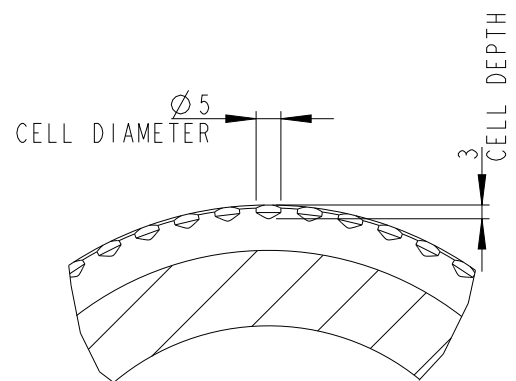

FCR

US COATED LETTUCE  
SELECTOR WHEEL CL

COUNTERSINK RELIEF

SEED GRADE 1.75-2.00MM  
SELECTOR WHEEL B

TAPERED RELIEF

SUGARBEET SEED GRADE 3.50-4.75MM  
SELECTOR WHEEL EP

FCR

US SMALL COATED LETTUCE/HEMP  
SELECTOR WHEEL SLC

TAPERED RELIEF

FODDER BEET SEED GRADE 2.75-4.5MM  
SELECTOR WHEEL E

FCR

US SMALL COATED LETTUCE 2020  
SELECTOR WHEEL CLS

PART NUMBER	DESCRIPTION
S35-00005	CL42 CELL WHEEL
S35-00006	B23 CELL WHEEL
S35-00007	EP27 CELL WHEEL
S35-00008	EP23 CELL WHEEL
S35-00009	EP21 CELL WHEEL
S35-00010	B32 CELL WHEEL
S35-00011	SCL8 CELL WHEEL
S35-00012	B27 CELL WHEEL
S35-00013	CL54 CELL WHEEL
S35-00014	E21 CELL WHEEL
S35-00015	CLS54 CELL WHEEL