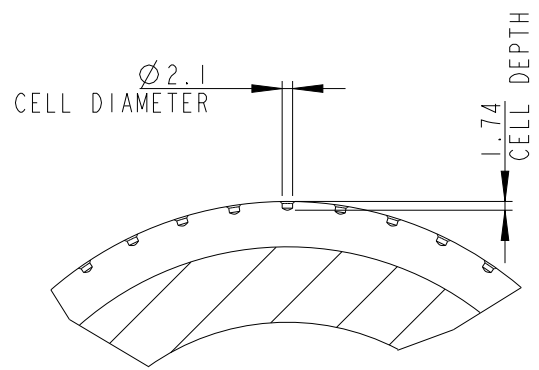

FCR

US COATED LETTUCE  
SELECTOR WHEEL CL

COUNTERSINK RELIEF

SEED GRADE 1.75-2.00MM  
SELECTOR WHEEL B

TAPERED RELIEF

SUGARBEET SEED GRADE 3.50-4.75MM  
SELECTOR WHEEL EP

FCR

US SMALL COATED LETTUCE/HEMP  
SELECTOR WHEEL SLC

TAPERED RELIEF

FODDER BEET SEED GRADE 2.75-4.5MM  
SELECTOR WHEEL E

FCR

US SMALL COATED LETTUCE 2020  
SELECTOR WHEEL CLS

PART NUMBER	DESCRIPTION
S35-00005	CL42 CELL WHEEL
S35-00006	B23 CELL WHEEL
S35-00007	EP27 CELL WHEEL
S35-00008	EP23 CELL WHEEL
S35-00009	EP21 CELL WHEEL
S35-00010	B32 CELL WHEEL
S35-00011	SCL8 CELL WHEEL
S35-00012	B27 CELL WHEEL
S35-00013	CL54 CELL WHEEL
S35-00014	E21 CELL WHEEL
S35-00015	CLS54 CELL WHEEL