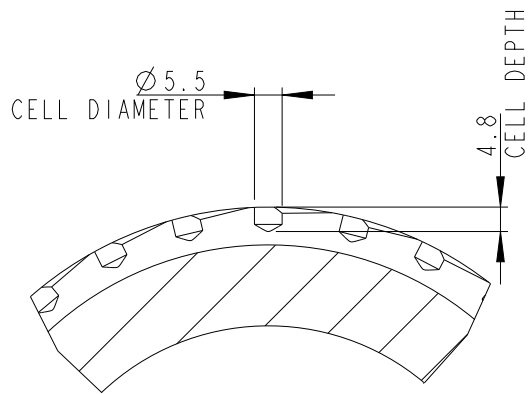

FCR

US COATED LETTUCE  
SELECTOR WHEEL CL

COUNTERSINK RELIEF

SEED GRADE 1.75-2.00MM  
SELECTOR WHEEL B

TAPERED RELIEF

SUGARBEET SEED GRADE 3.50-4.75MM  
SELECTOR WHEEL EP

FCR

US SMALL COATED LETTUCE/HEMP  
SELECTOR WHEEL SLC

TAPERED RELIEF

FODDER BEET SEED GRADE 2.75-4.5MM  
SELECTOR WHEEL E

FCR

US SMALL COATED LETTUCE 2020  
SELECTOR WHEEL CLS

PART NUMBER	DESCRIPTION
S35-00005	CL42 CELL WHEEL
S35-00006	B23 CELL WHEEL
S35-00007	EP27 CELL WHEEL
S35-00008	EP23 CELL WHEEL
S35-00009	EP21 CELL WHEEL
S35-00010	B32 CELL WHEEL
S35-00011	SCL8 CELL WHEEL
S35-00012	B27 CELL WHEEL
S35-00013	CL54 CELL WHEEL
S35-00014	E21 CELL WHEEL
S35-00015	CLS54 CELL WHEEL