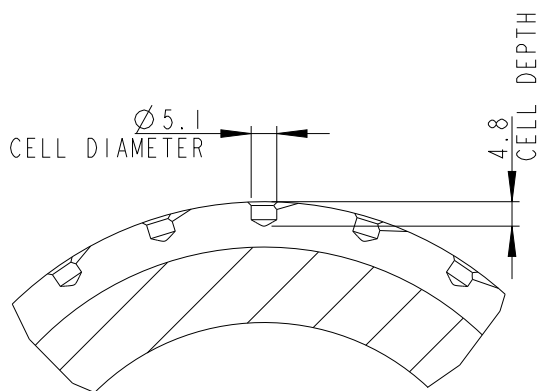

FCR

US COATED LETTUCE  
SELECTOR WHEEL CL

COUNTERSINK RELIEF

SEED GRADE 1.75-2.00MM  
SELECTOR WHEEL B

TAPERED RELIEF

SUGARBEET SEED GRADE 3.50-4.75MM  
SELECTOR WHEEL EP

FCR

US SMALL COATED LETTUCE/HEMP  
SELECTOR WHEEL SLC

TAPERED RELIEF

FODDER BEET SEED GRADE 2.75-4.5MM  
SELECTOR WHEEL E

FCR

US SMALL COATED LETTUCE 2020  
SELECTOR WHEEL CLS

PART NUMBER	DESCRIPTION
S35-00005	CL42 CELL WHEEL
S35-00006	B23 CELL WHEEL
S35-00007	EP27 CELL WHEEL
S35-00008	EP23 CELL WHEEL
S35-00009	EP21 CELL WHEEL
S35-00010	B32 CELL WHEEL
S35-00011	SCL8 CELL WHEEL
S35-00012	B27 CELL WHEEL
S35-00013	CL54 CELL WHEEL
S35-00014	E21 CELL WHEEL
S35-00015	CLS54 CELL WHEEL