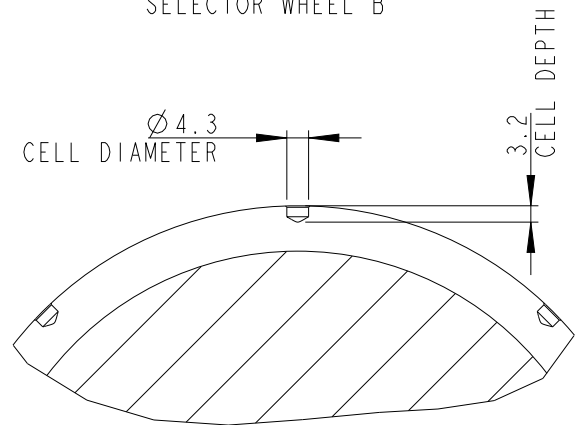

FCR

US COATED LETTUCE  
SELECTOR WHEEL CL

COUNTERSINK RELIEF

SEED GRADE 1.75-2.00MM  
SELECTOR WHEEL B

TAPERED RELIEF

SUGARBEET SEED GRADE 3.50-4.75MM  
SELECTOR WHEEL EP

FCR

US SMALL COATED LETTUCE/HEMP  
SELECTOR WHEEL SLC

TAPERED RELIEF

FODDER BEET SEED GRADE 2.75-4.5MM  
SELECTOR WHEEL E

FCR

US SMALL COATED LETTUCE 2020  
SELECTOR WHEEL CLS

PART NUMBER	DESCRIPTION
S35-00005	CL42 CELL WHEEL
S35-00006	B23 CELL WHEEL
S35-00007	EP27 CELL WHEEL
S35-00008	EP23 CELL WHEEL
S35-00009	EP21 CELL WHEEL
S35-00010	B32 CELL WHEEL
S35-00011	SCL8 CELL WHEEL
S35-00012	B27 CELL WHEEL
S35-00013	CL54 CELL WHEEL
S35-00014	E21 CELL WHEEL
S35-00015	CLS54 CELL WHEEL