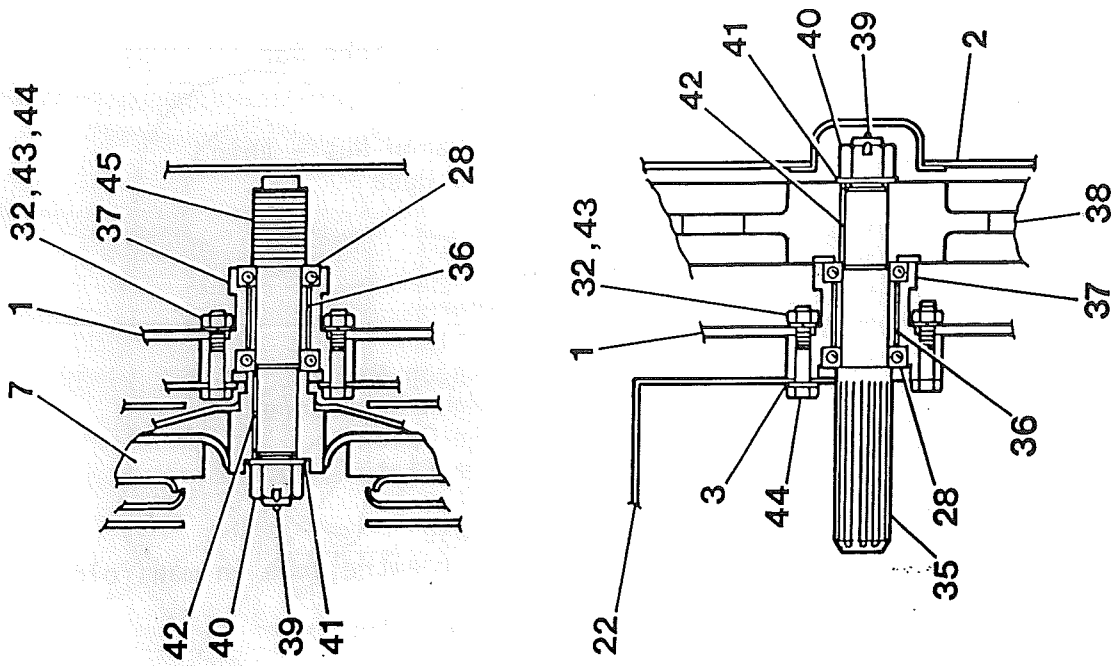

SINGULAIRE 785

FAN & DRIVE

Item No:	Part No:	Description:
1	7403020	Fan Drive Case - Toolbar
	7403021	Fan Drive Case - Yoke Bar
2	7403022	Drive Cover Plate
3	2311090	M10 Flat Washer
4	2303109	M10 Nyloc Hexagon Nut - thin
5	6902592	Pressure Feed Hose
6	2316012	Hose Clip
7	4801002	Fan
8	6404026	Handwheel
9	2311089	M8 Flat Washer
10	7402921	Pressure Baffle
11	2303092	M8 Nyloc Hexagon Nut
12	2309047	M8 x 20 Hexagon Head Screw
13	6902526	Vacuum Baffle Guide
14	7402821	Vacuum Baffle Plate
15	7403025	Pressure Outlet
16	7403023	Vacuum Manifold
17	6402039	Plastic Bung (centre hole in manifold)
18	2311088	M6 Flat Washer
19	2303091	M6 Nyloc Hexagon Nut
20	6902522	Jockey Washer
21	2303010	M16 Hexagon Nut
22	7403026	PTO Guard
23	6902663	PTO Guard Cover
24	2309033	M6 x 16 Hexagon Head Screw
25	7403024	Pressure Manifold
26	6402007	Plastic Cap

SINGULAIRE 785

FAN & DRIVE

Item No:	Part No:	Description:
27	6902589	Jockey Roller
28	1909028	Ball Bearing (Special) 6006-2RS1/C3HT22
29	6902590	Bearing Spacer
30	6902591	Jockey Spindle
31	2306138	M16 x 120 Hexagon Head Bolt
32	2303008	M10 Hexagon Nut
33	2309073	M10 x 100 Hexagon Head Screw
34	1323002	Drive Belt - 20 rib
35	6902587	Drive Shaft
36	6902516	Bearing Spacer
37	6902515	Shaft Housing
38	3000632	PTO Pulley
39	2215587	4 x 40 Split Pin
40	2303078	M20 Hexagon Slotted nut
41	2311093	M20 Flat Washer
42	6413057	Shaft Key
43	2311216	M10 Spring Washer
44	2306068	M10 x 50 Hexagon Head Bolt
45	6902588	Fan Impeller Shaft 20 Gr.

**For Yoke Bar Drills: \***

2303010	M16 Hexagon Nut (for attaching to yoke bar)
6409358	PTO Extension Adaptor
2303092	M8 Nyloc Hexagon Nut
2306042	M8 x 60 Hexagon Head Bolt

\* Note: Item 23 not fitted  
Item 22 fitted on underside

4300029W - Vacuum Hose - 32 MM

6402041 - Large Plug - Manifold