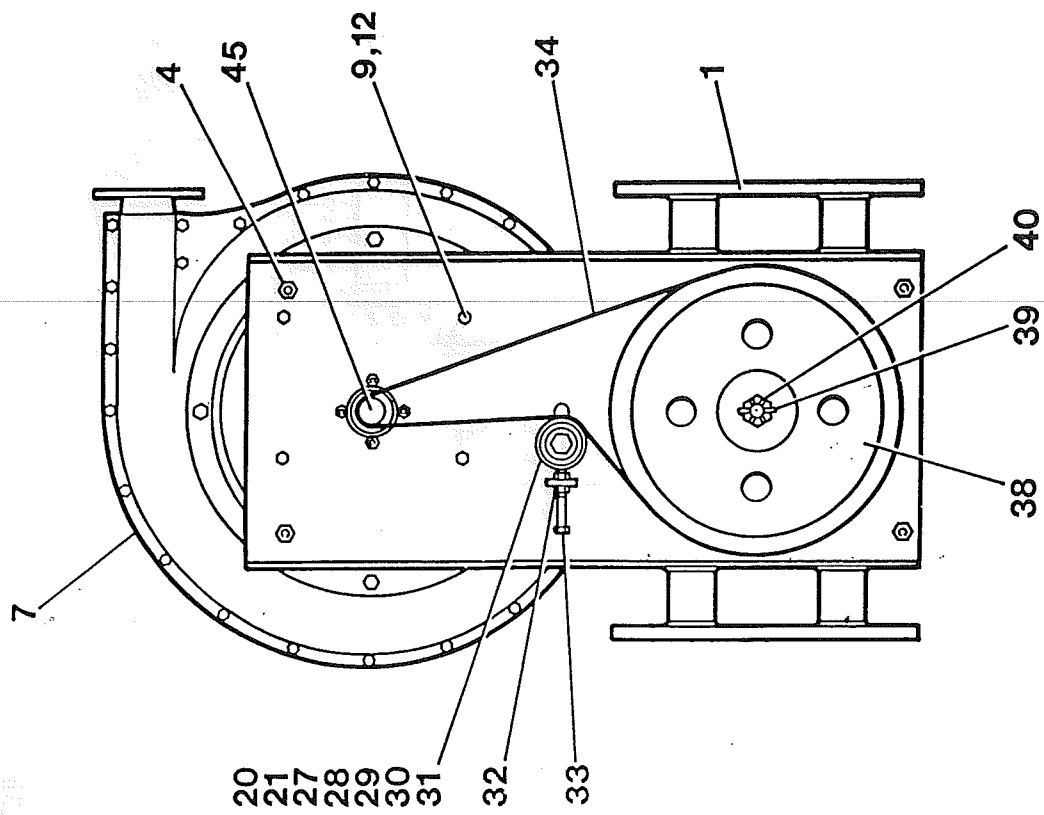

SINGULAIRE 785

FAN & DRIVE

Item No:	Part No:	Description:
1	7403020	Fan Drive Case - Toolbar
	7403021	Fan Drive Case - Yoke Bar
2	7403022	Drive Cover Plate
3	2311090	M10 Flat Washer
4	2303109	M10 Nyloc Hexagon Nut - thin
5	6902592	Pressure Feed Hose
6	2316012	Hose Clip
7	4801002	Fan
8	6404026	Handwheel
9	2311089	M8 Flat Washer
10	7402921	Pressure Baffle
11	2303092	M8 Nyloc Hexagon Nut
12	2309047	M8 x 20 Hexagon Head Screw
13	6902526	Vacuum Baffle Guide
14	7402821	Vacuum Baffle Plate
15	7403025	Pressure Outlet
16	7403023	Vacuum Manifold
17	6402039	Plastic Bung (centre hole in manifold)
18	2311088	M6 Flat Washer
19	2303091	M6 Nyloc Hexagon Nut
20	6902522	Jockey Washer
21	2303010	M16 Hexagon Nut
22	7403026	PTO Guard
23	6902663	PTO Guard Cover
24	2309033	M6 x 16 Hexagon Head Screw
25	7403024	Pressure Manifold
26	6402007	Plastic Cap

SINGULAIRE 785

FAN & DRIVE

Item No:	Part No:	Description:
27	6902589	Jockey Roller
28	1909028	Ball Bearing (Special) 6006-2RS1/C3HT22
29	6902590	Bearing Spacer
30	6902591	Jockey Spindle
31	2306138	M16 x 120 Hexagon Head Bolt
32	2303008	M10 Hexagon Nut
33	2309073	M10 x 100 Hexagon Head Screw
34	1323002	Drive Belt - 20 rib
35	6902587	Drive Shaft
36	6902516	Bearing Spacer
37	6902515	Shaft Housing
38	3000632	PTO Pulley
39	2215587	4 x 40 Split Pin
40	2303078	M20 Hexagon Slotted nut
41	2311093	M20 Flat Washer
42	6413057	Shaft Key
43	2311216	M10 Spring Washer
44	2306068	M10 x 50 Hexagon Head Bolt
45	6902588	Fan Impeller Shaft 20 Gr.

**For Yoke Bar Drills: \***

2303010	M16 Hexagon Nut (for attaching to yoke bar)
6409358	PTO Extension Adaptor
2303092	M8 Nyloc Hexagon Nut
2306042	M8 x 60 Hexagon Head Bolt

\* Note: Item 23 not fitted  
Item 22 fitted on underside

4300029W - Vacuum Hose - 32 MM

6402041 - Large Plug - Manifold