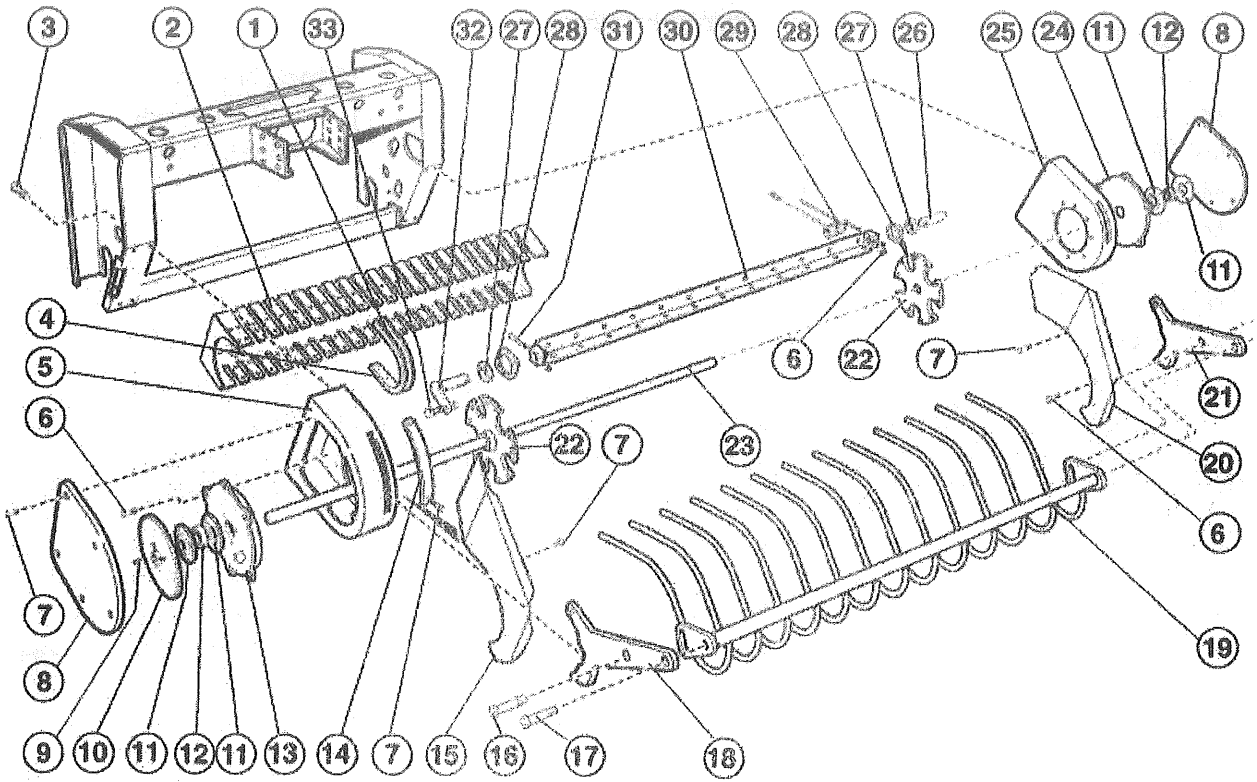

PICK UP

PICK UP
Model 2002
Canadian Prices

Item No.	Ordering Number	No. Required	Description	Stock Number	Suggested Retail
1	MC114	27	Pickup Wrapper	4301620020	21.87
2	MC11W1	1	Pickup Crossing	6933615488	453.80
3	BOF28045	8	7/16" x 1" Flange Bolt	3600085555	1.14
4	MC114A	7	Pickup Wrapper Spacer	4400270376	3.65
5	MC11W3	1	Pickup Frame - Right Hand	6724204961	326.75
6	BOF24045	87	3/8" x 1" Flange Bolt	0300016085	0.21
7	BOF20035	126	5/16" x 3/4" Flange Bolt	7400010391	0.14
8	MC112	2	Pickup cover	8802634167	35.56
9	KE1605	3	1/4 X 1 1/4 Key	8100396591	5.35
10	MC824	1	Sprocket - 60B54-1 1/4	6308543457	115.32
11	MC516	4	3 Bolt Press Steel Flange	5800245133	3.31
12	MC513	2	Bearing - 1 1/4" Self Aligning	8600578350	7.80
13	MC122	1	Cam Track	7604292210	57.94
14	MC113	1	Access Cover	6201548320	20.90
15	MC115R	1	Pickup Shield - Right hand	3002178874	29.40
16	BOSH40085	2	5/8" x 1" Socket Head Cap Screw & Nut	7200075118	1.01
17	BOS40045	2	5/8" x 1" Standard Bolt	3900027143	0.37
18	MC142	1	Comb Arm - Right Hand	8205268268	71.12
19	MC14W3	1	Comb	0215717680	212.18
20	MC115L	1	Pickup Shield - Left Hand	9502154983	29.08
21	MC141	1	Comb Arm - Left Hand	9704416017	59.62
22	MC13W2	2	Bearing Bracket Wheel	7204288103	57.89
23	MC134	1	Main Pickup Shaft	9511484620	155.03
24	MC121	1	Bearing Holder Plate	5404446617	60.02
25	MC11W2	1	Pickup Frame - Left Hand	0314508499	195.86
26	MC133A	5	Tooth Bar Shaft	9404572207	61.72
27	MC514	10	1" Bearing - Self Aligning	3400406950	5.49
28	MC515	20	2 Bolt Press Steel Flange	0300140371	1.89
29	MC750	60	Pickup Tooth	5300192773	2.60
30	MC13W1	5	Tooth Bar	2407148599	96.50
31	BOSH20065	10	5/16" x 1 1/2" Socket Head Cap Screw	2000022211	0.29
32	MC13W3	5	Cam Arm	0604362075	58.89
33	MC51A1	5	Stud Bearing (CCF 1 1/4 SB), Spacer & Nut	3102372080	32.01