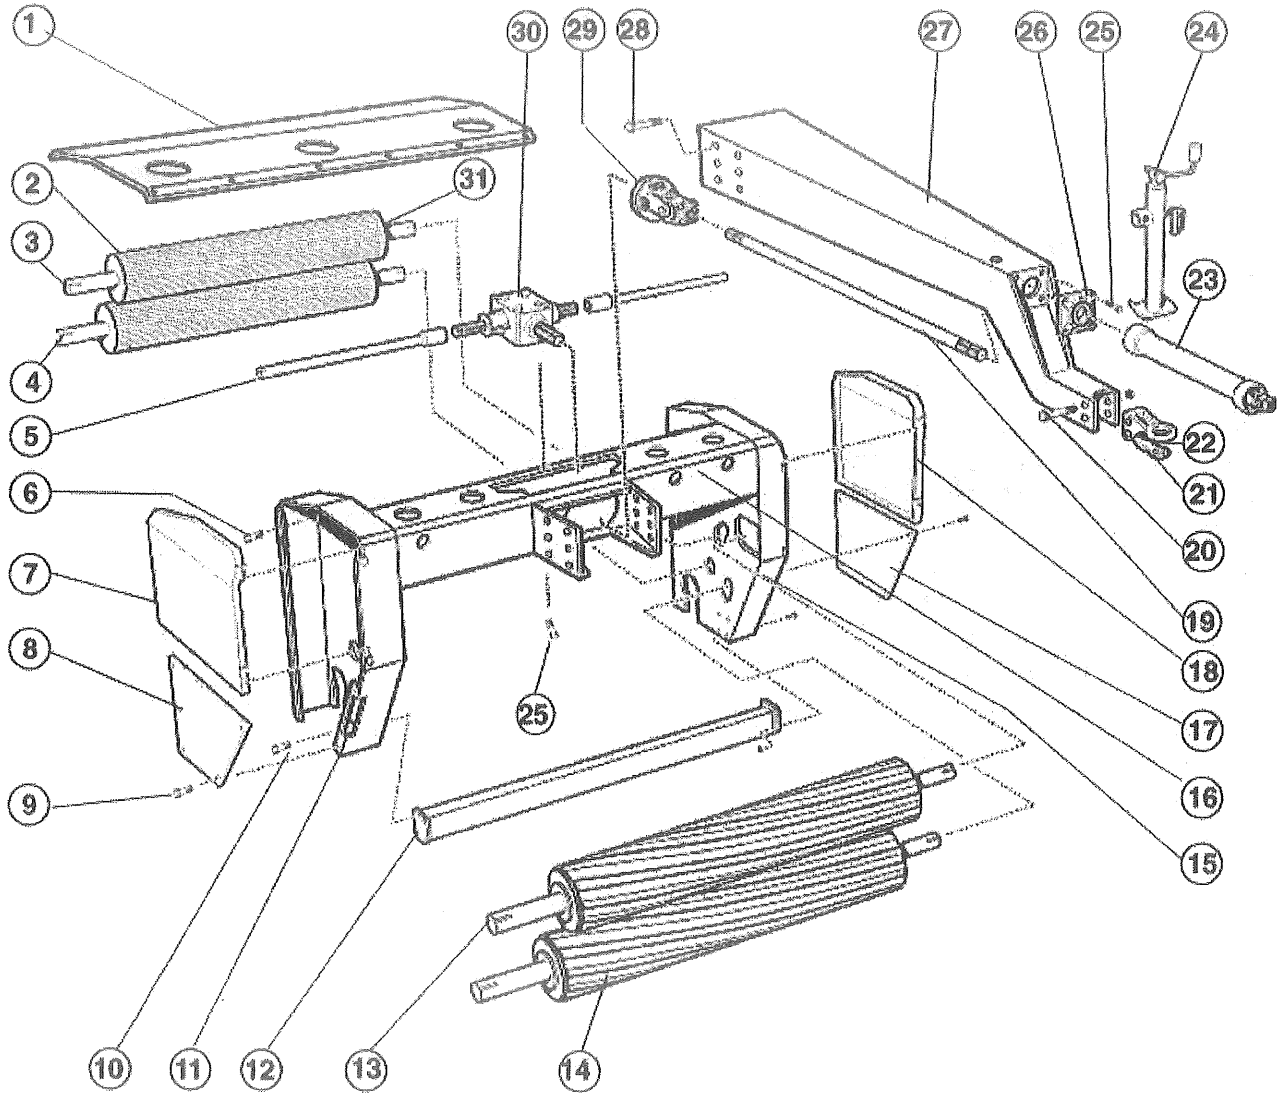

# MAIN FRAME & ROLLER ASSEMBLY

Model 2002

Canadian Prices

Item No.	Ordering Number	No. Required	Description	Stock Number	Suggested Retail
1	MC241	1	Top Cover	3505200698	70.20
2	MC76W1	2	Steel Roller Tube	4581575504	2,451.26
3	MC761T	1	Top Steel Roller Shaft	7138250491	516.38
4	MC760B	1	Bottom Steel Roller Shaft	7138250788	516.38
5	MC22W7	2	Drive Stub Shaft	6513500279	182.25
6	BOS28045	8	7/16 X 1" Standard Bolt	3400011228	0.15
7	MC216AR	1	Door - Right Hand	8712672569	171.08
8	MC216R	1	Bottom side cover - Right Hand	6604212511	56.86
9	BOC20035	24	5/16 x 3/4" Flange Bolt	2400010826	0.14
10	BOC28045	8	7/16 x 1" Carriage Bolt and Flange Nut	6100029984	0.40
11	MC21W2	1	Main Frame - Right Hand	0153379661	720.62
12	MC21W8	1	Cylinder Cross Beam	2516450819	222.08
13	MC770	1	Top Rubber Roller	4209500045	1,478.25
14	MC771	1	Bottom Rubber Roller	0208000567	1,458.00
15	MC21W1	1	Main Frame - Left Hand	6949389957	666.75
16	MC21W3	1	Main Cross Beam	8780858272	1,091.58
17	MC216L	1	Bottom side cover - Left Hand	3604009894	54.13
18	MC216AL	1	Door - Left Hand	2807116253	96.07
19	MC615	1	Drive Shaft	7117640927	238.14
20	BOS40185	2	5/8 X 4 1/2" Standard Bolt	7100088655	1.20
21	MC631	1	Hitch clevis PP1 - 107 VR	5604170850	56.30
22	MC630	1	Cast Hitch Top - PP1-107 VR	9504780786	64.53
23	MC612	1	PTO Drive Shaft	5755922071	754.94
24	MC640	1	Side Wind Jack	4004484066	60.53
25	BOS40065	8	5/8" X 1 1/2" Bolt	1700028397	0.38
26	MC512	1	4 Bolt Flange Bearing	3202997134	40.46
27	MC21W5	1	Main Frame Hitch	2745810279	618.44
28	BOC40065	14	5/8 x 1 1/2" Carriage Bolt/Nut	7600083378	1.11
29	MC613	1	Friction Clutch	6937863452	511.15
30	MC611	1	Gear Box	2566691255	2,250.33
31	MC760H	4	Steel Roller Hub B-106	6405963439	80.49