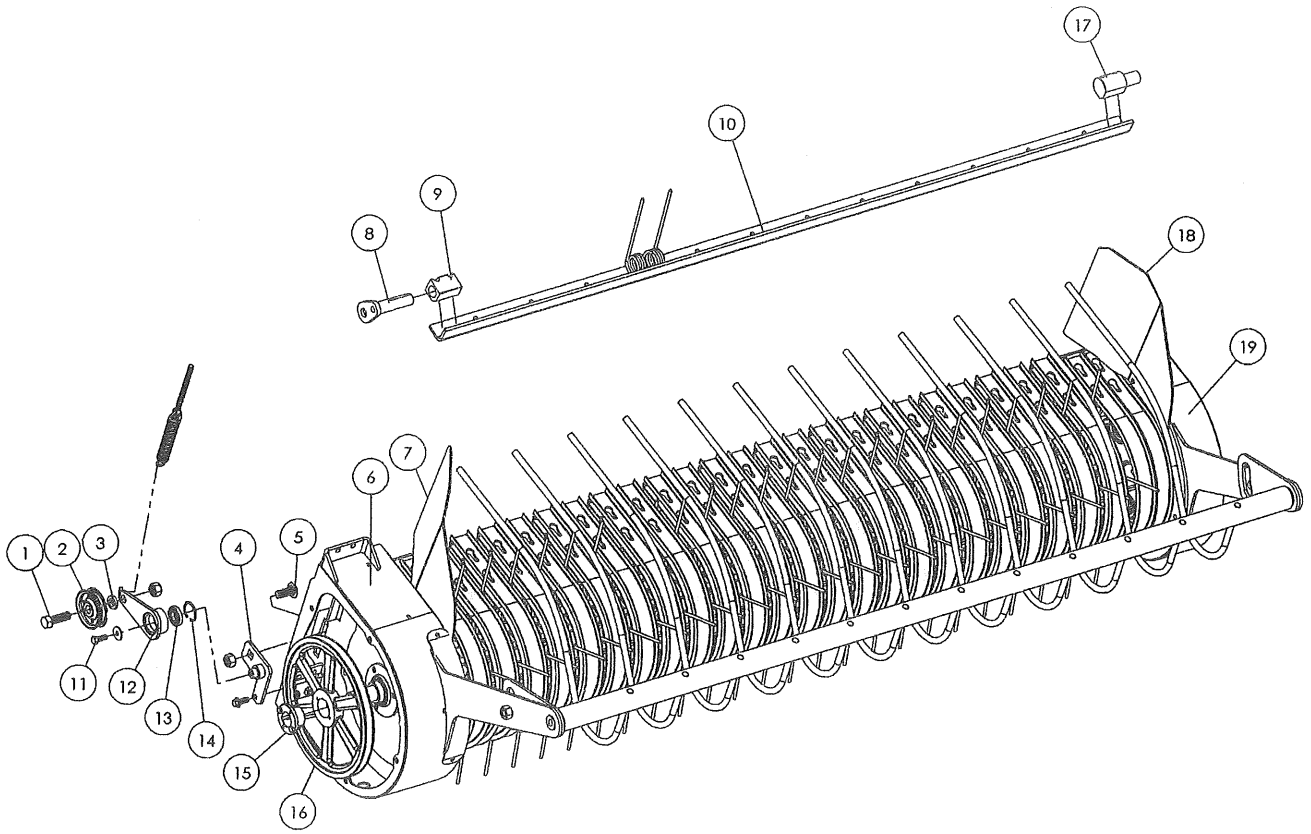

PICK UP

Model 2002-A Update

PICK UP
Model 2002-A Update
Canadian Prices

Item No.	Ordering Number	No. Required	Description	Stock Number	Suggested Retail
1	BOS40085	1	5/8 x 2" Standard Bolt/Nut	2900045206	0.60
2	MC830S	1	AG2352 2 3/4" Single Idler	9401596158	21.55
3	MC125B	1	Spacer, Pickup Belt Tightener	0201580584	21.33
4	MC12W4	1	Tightener Arm Bracket	1301557270	21.02
5	BOC40065	1	5/8 x 1 1/2" Carriage Bolt/Nut	2400068854	0.93
6	MC11W3	1	Pickup Frame R/H	0818792425	253.69
7	MC115R	1	Pickup Shield R/H	5702784326	37.58
8	MC13W3	5	Cam Arm	2802622008	35.40
9	MC1312	5	Tooth Bar Block	6302312837	31.21
10	MC1311	5	Bar, Tooth Bar	9403032155	40.93
11	BOS24035	1	3/8 x 3/4" Standard Bolt	5800011083	0.14
12	MC12W5	1	Tightener Arm Pickup Belt	5801908135	25.76
13	MC506	1	1630 Ball Bearing	1100357788	4.83
14	MC517	1	1.625 Inside Snapping	0200748186	10.10
15	MC812A	1	H 1 1/4" Hub	6300598827	8.07
16	MC827A	1	BK120H B Belt Pulley	7707100888	95.85
17	MC133A	5	Tooth Bar Shaft	6801366115	18.44
18	MC115L	1	Pickup Shield L/H	6601856861	25.06
19	MC11W2	1	Pickup Frame L/H	6701986138	26.81

Note: For Item No. 9, 10, 11 and 17 see page 6 on how to assemble the part.