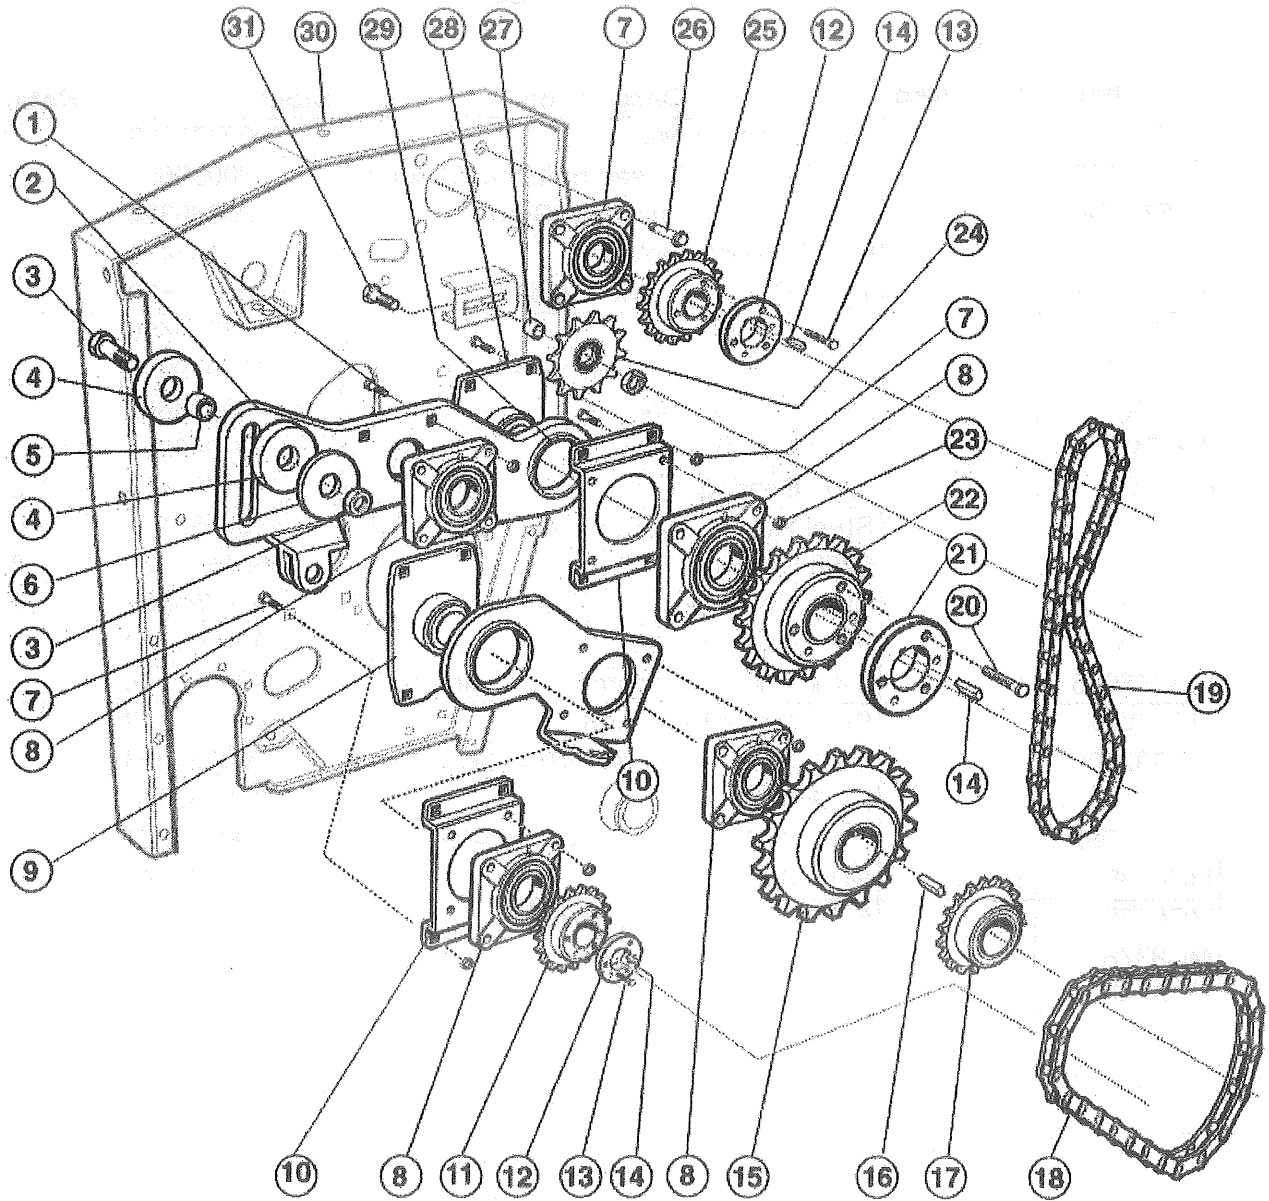

RIGHT SIDE

RIGHT SIDE

Model 2002

Canadian Prices

Item No.	Ordering Number	No. Required	Description	Stock Number	Suggested Retail
1	BOC0085	8	5/8 X 2" Carriage Bolt & Nut	3500082396	1.10
2	MC22W5R	1	Steel Roller Pivot Arm	2615268541	206.12
3	BOC0125	1	5/8 x 3" Carriage Bolt & Nut	7500073456	0.99
4	MC225	2	Guild Washer	6401462370	19.74
5	MC225B	1	Spacer Pipe	3900728525	9.83
6	MC225A	1	2 3/4" Washer	9900255318	3.44
7	BOC2055	8	1/2 x 1 1/4" Carriage Bolt / Flange Nut	6500036994	0.50
8	MC512	5	4 Bolt Flange Bearing	8902997547	40.46
9	MC22W4R	1	Rubber Roller Pivot Arm R/H	9308232928	111.13
10	MC223	2	Roller Bearing Bracket	6703498139	47.22
11	MC820	1	60 P 13 Sprocket	9702548703	34.40
12	MC814	2	P1 - 1 3/4 Hub	4802985354	40.30
13	BOS20045	6	5/16 x 1" Grade 5 Bolt	0600006861	0.08
14	KE2408	4	3/8 x 2" Key	5200678970	9.15
15	MC823	1	60B32 - 1 3/4 Sprockets	3204994096	67.41
16	KE1605	1	1/4 x 1 1/4" Key	4500396730	5.35
17	MC825	1	60B11 - 1 1/4" Sprocket	0501103252	14.88
18	CH6025	1	#60 Chain, 23 Links	2300672656	9.07
19	CH8025	1	#80 Chain, 25 Links	7901244780	16.80
20	BOS24055	3	3/8 x 1 1/4" Grade 5 Bolt	0400009068	0.11
21	MC815	1	Q1 - 1 3/4 Hub	8802548504	34.40
22	MC828	1	80 Q 23 Sprocket	3108662999	116.94
23	BOC40065	8	5/8 x 1 1/2" Carriage Bolt & Nut	2700082428	1.11
24	MC831	1	H-80 A 12 Tensioner Sprocket	0501238456	16.71
25	MC826	1	80 P 14 Sprocket	9704072769	54.98
26	BOS40085	4	5/8 x 2" Standard Bolt	4600082415	1.11
27	MC212	1	Tightener Spacer	1200740633	9.99
28	MC22W1	2	Pivot Arm Holder	3306894028	93.07
29	MC221	2	Pivot Bushing	7901938003	26.16
30	MC21W2	1	Main Frame Right Hand Side	1153379716	720.62
31	BOC40105	1	5/8 x 2 1/2" Carriage Bolt	6900056891	0.76