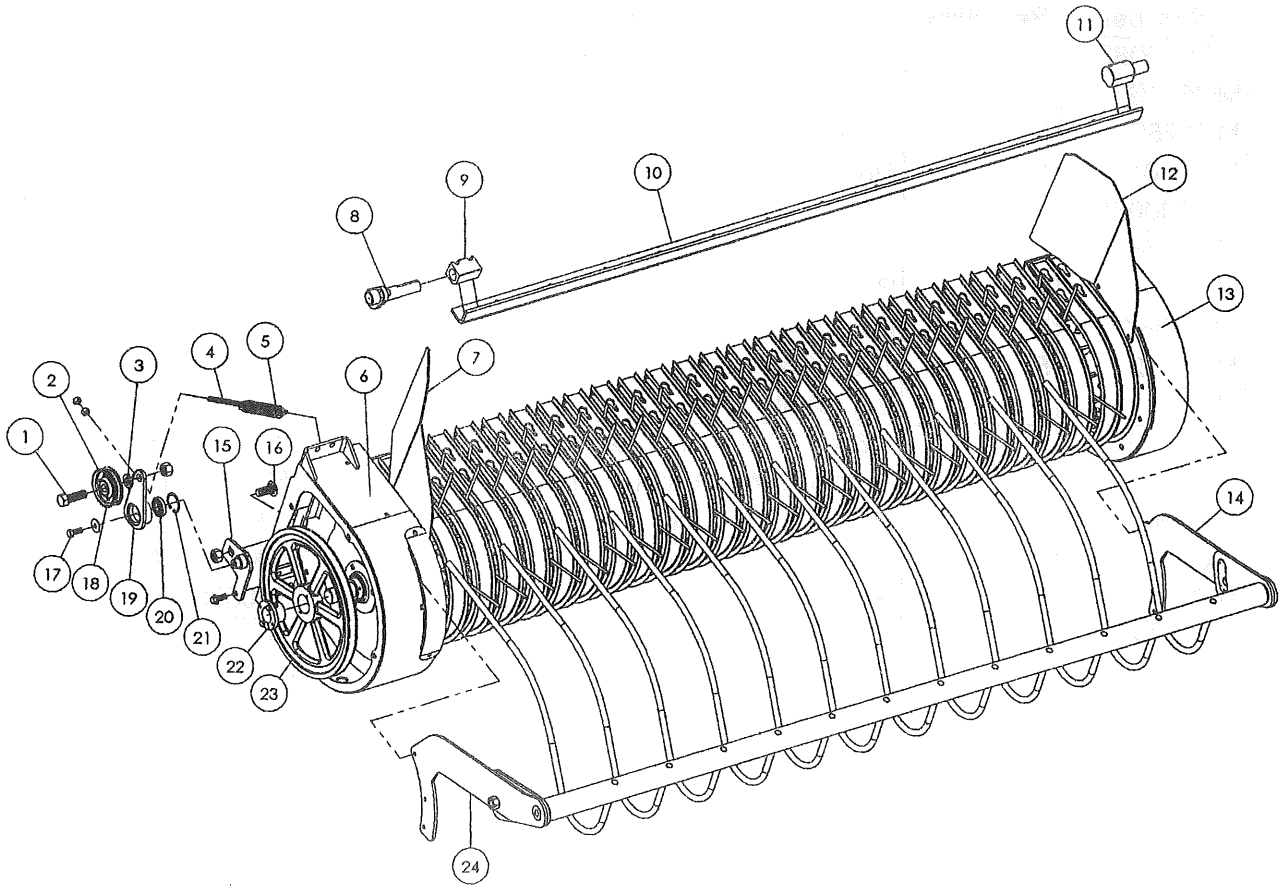

PICK UP Model 2002-B Update

PICK UP
Model 2002-B Update
Canadian Prices

Item No.	Ordering Number	No. Required	Description	Stock Number	Suggested Retail
1	MC12W6	1	Tightening Rod	3802124769	28.67
2	MC832	1	Extention Spring	8301170344	15.80
3	MC11W3	1	Pickup Frame R/H	0518792697	253.69
4	BOC40045	1	5/8 x 1" Carriage Bolt/Nut	8100068900	0.93
5	MC12W4	1	Tightener Arm Bracket	6202076984	28.03
6	MC125B	1	Spacer, Pickup Belt Tightener	9301580704	21.33
7	MC830S	1	AG2352 Single Belt Idler	5701596138	21.55
8	BOC40085	1	5/8 x 2" Standard Bolt/Nut	4100044910	0.60
9	BOS24055	1	3/8 x 1 1/4" Standard Bolt/Nut	8000010359	0.14
10	MC12W5	1	Tightener Arm, Pickup Belt	6303816030	51.52
11	MC506	1	1630 Ball Bearing	5600357536	4.83
12	MC517	1	1.625 Inside Snapping	2300748666	10.10
13	MC812S	1	L 1 1/4" Hub	7700595997	8.04
14	MC827S	1	MBL127 B Belt Pulley	1505066272	68.38
15	MC115R	1	Pickup Shield R/H	9202784041	37.58
16	MC115L	1	Pickup Shield L/H	8102784979	37.58
17	MC11W2	1	Pickup Frame L/H	8301986808	26.81
18	MC142	1	Comb Arm R/H	5403936335	53.14
19	MC141	1	Comb Arm L/H	5605400510	72.90