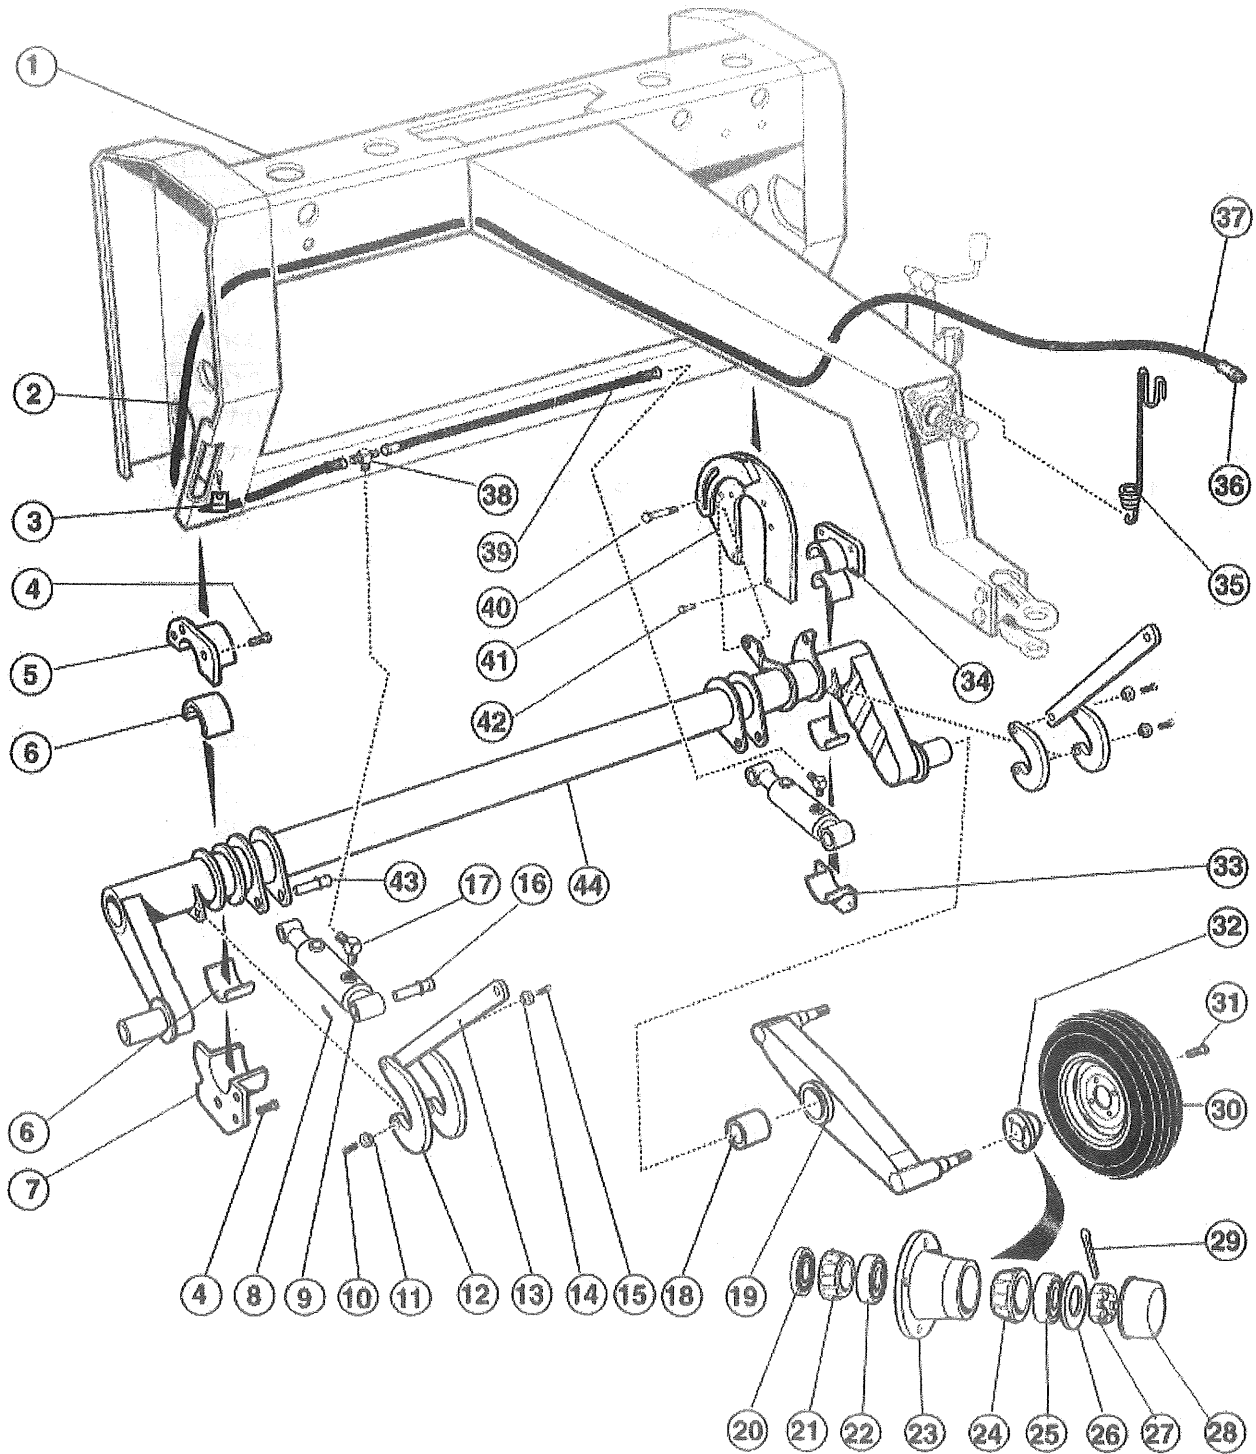

AXLE, WHEEL AND HYDRAULICS

AXLE, WHEEL AND HYDRAULICS

Model 2002

Canadian Prices

Item No.	Ordering Number	No. Required	Description	Stock Number	Suggested Retail
1	MC21W3	1	Main Cross Beam	9480859122	1,091.60
2	MC712	1	Hydraulic Hose - Long	6304922001	66.45
3	MC716	1	3/8" NPT Tee	0600596729	8.05
4	BOC28055	9	7/16" x 1 1/4" Carriage Bolt & Flange Nut	4400032892	0.44
5	MC21W7R	1	Axle Seat R/H	1504680638	63.18
6	MC217	4	Axle Bushing	8003504751	47.30
7	MC21W4R	1	Axle Support R/H	3904148364	56.00
8	MC722	4	R Clip	9200114243	1.54
9	MC711	2	Hydraulic Cylinder	2221190733	286.07
10	BOS11328	6	1/2" x 2 3/4" Standard Bolt	9100034146	0.46
11	MC232M	4	Lift Bracket Bushing	2800828383	11.18
12	MC232	4	Roller Lift Bracket	9803030959	40.91
13	MC233	2	Roller Lift arm	9202795570	37.73
14	BOC32125	6	1/2" x 3" Carriage Bolt & Nut	5100040785	0.54
15	MC233M	8	Lift Arm Bushing	7100884018	11.93
16	MC721	2	1" x 4 3/4" Cylinder Pin	1400838433	11.31
17	MC715	1	90° Elbow	3000730485	9.86
18	MC235	2	Walking Beam Bushing	5103880474	52.38
19	MC23W5	2	Walking Beam	7321558389	291.03
20	MC552	4	Oil Seal	6800335068	4.52
21	MC553	4	LM603049 Bearing	0100984500	13.28
22	MC554	4	Race	4900834379	11.26
23	MC551	4	Wheel Hub	6005117396	69.07
24	MC556	4	Race	5200440670	5.94
25	MC555	4	LM48548 Bearing	4700328612	4.43
26	MC561	4	Washer	8100037579	0.51
27	MC557	4	Nut	3900125688	1.69
28	MC559	4	Hub Cap	6400378036	5.10
29	MC558	4	Cotter Pin	5500023308	0.31
30	MC550	4	Wheel, Tire and Rim	3711880277	160.38
31	MC560	24	Wheel Bolt	3400075558	1.01
32	MC551-9	4	Wheel Hub Assembly	9509605119	129.66
33	MC21W4L	1	Axle Support L/H	9104236368	57.19
34	MC21W7L	1	Axle Seat L/H	2504332955	58.48
35	MC723	1	Hose Holder	9001523402	20.55
36	MC718	1	Flow Restrictor	8900360563	4.86
37	MC717	1	Quick Coupler	5700748269	10.10
38	MC714	1	45° Elbow	8200508406	6.86
39	MC713	1	Hydraulic Hose - Short	9801926658	26.00
40	MC730	1	Travel Saftey Pin	1800332922	4.49
41	MC21W9	1	Travel Saftey Bracket	9308428068	113.78
42	BOC28065	7	7/16" x 1 1/2" Carriage Bolt / Flange Nut	4300035237	0.47
43	MC720	2	1 x 3 1/2" Cylinder Pin	5700810161	10.94
44	MC23W1	1	Axle	3358587802	790.92
45	MC731	2	Travel Saftey Chain	7200336179	4.54