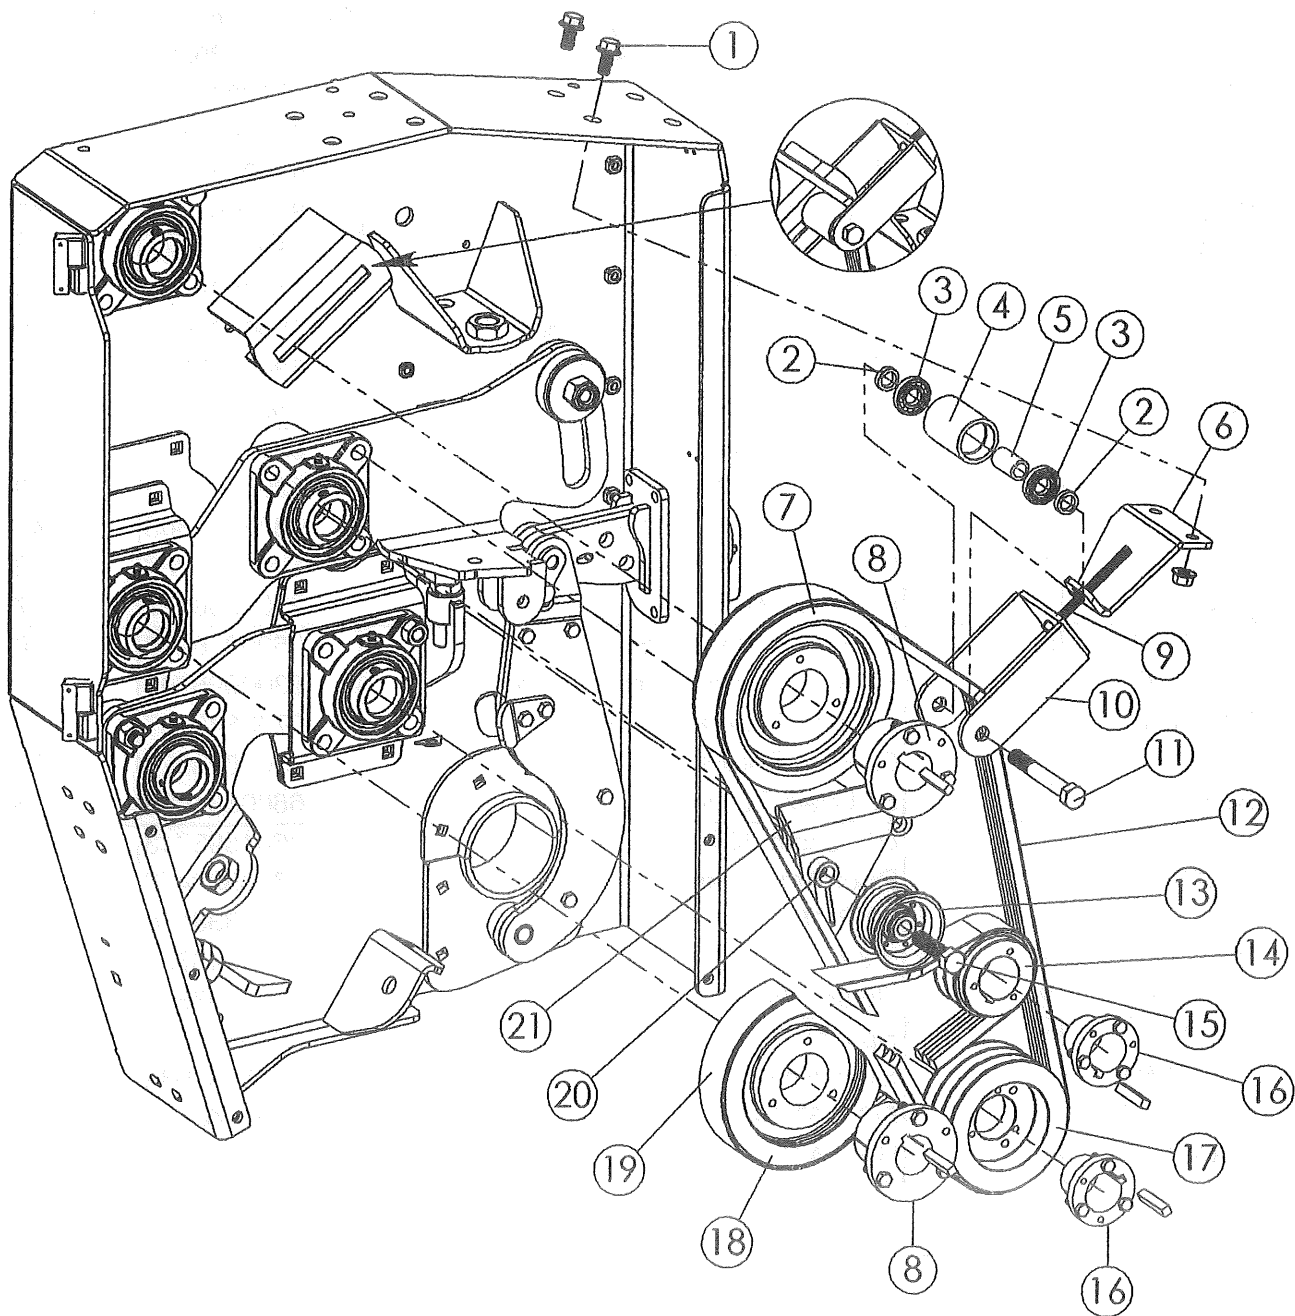

LEFT SIDE Model 2002-A Update

LEFT SIDE
Model 2002-A Update
Canadian Prices

Item No.	Ordering Number	No. Required	Description	Stock Number	Suggested Retail
1	BOF28045	2	7/16" x 1" Flange Bolt/Nut, Grade 5	3600084606	1.14
2	MC226D	2	Spacer - Belt Tightener	7200102684	1.38
3	MC506	2	1630 Ball Bearing	3700358219	4.83
4	MC226B	1	Tripple Belt Idler Tube	4501404842	18.95
5	MC226C	1	Bearing Spacer - Triple Belt Idler	9300140552	1.89
6	MC226A	1	Belt Tightener - Pull Bracket	3801512109	20.41
7	MC824A	1	3TB80 Q1 B Belt Pulley	1706794979	91.72
8	MC815	2	Q1 1 3/4" Hub	0603398176	45.87
9	MC22W6A	1	3/8 x 4 3/4" Threaded Bolt/2 Nuts	3900280720	3.79
10	MC22W6	1	Belt Tightener U-Bracket	9201416290	19.12
11	BOS40175	1	5/8 x 4 1/2" Standard Bolt/Nut Grade 5	7900101434	1.36
12	MC837A	3	BX67 V-Belt	7201420191	19.16
13	MC829A	1	2 3/4" Double Idler Pulley	1902146021	28.97
14	MC822A	1	2TB34 P1 B Belt Pulley	4102934658	39.61
15	BOS40125	1	5/8" x 3" Standard Bolt/Nut Grade 5	1500046376	0.62
16	MC814	2	P1 1 3/4" Hub	7001730081	23.36
17	MC825A	1	3TB54 P1 B Belt Pulley	1304940153	66.69
18	MC826A	1	2TB74 Q1 B Belt Pulley	4405636615	76.09
19	MC835	2	BX35 V-Belt	8900868837	11.72
20	MC255E	1	Spacer - Belt Tightener	3500198187	2.67
21	MC225C	1	Tightner Bracket Pivot Arm L/H	0103804899	51.35