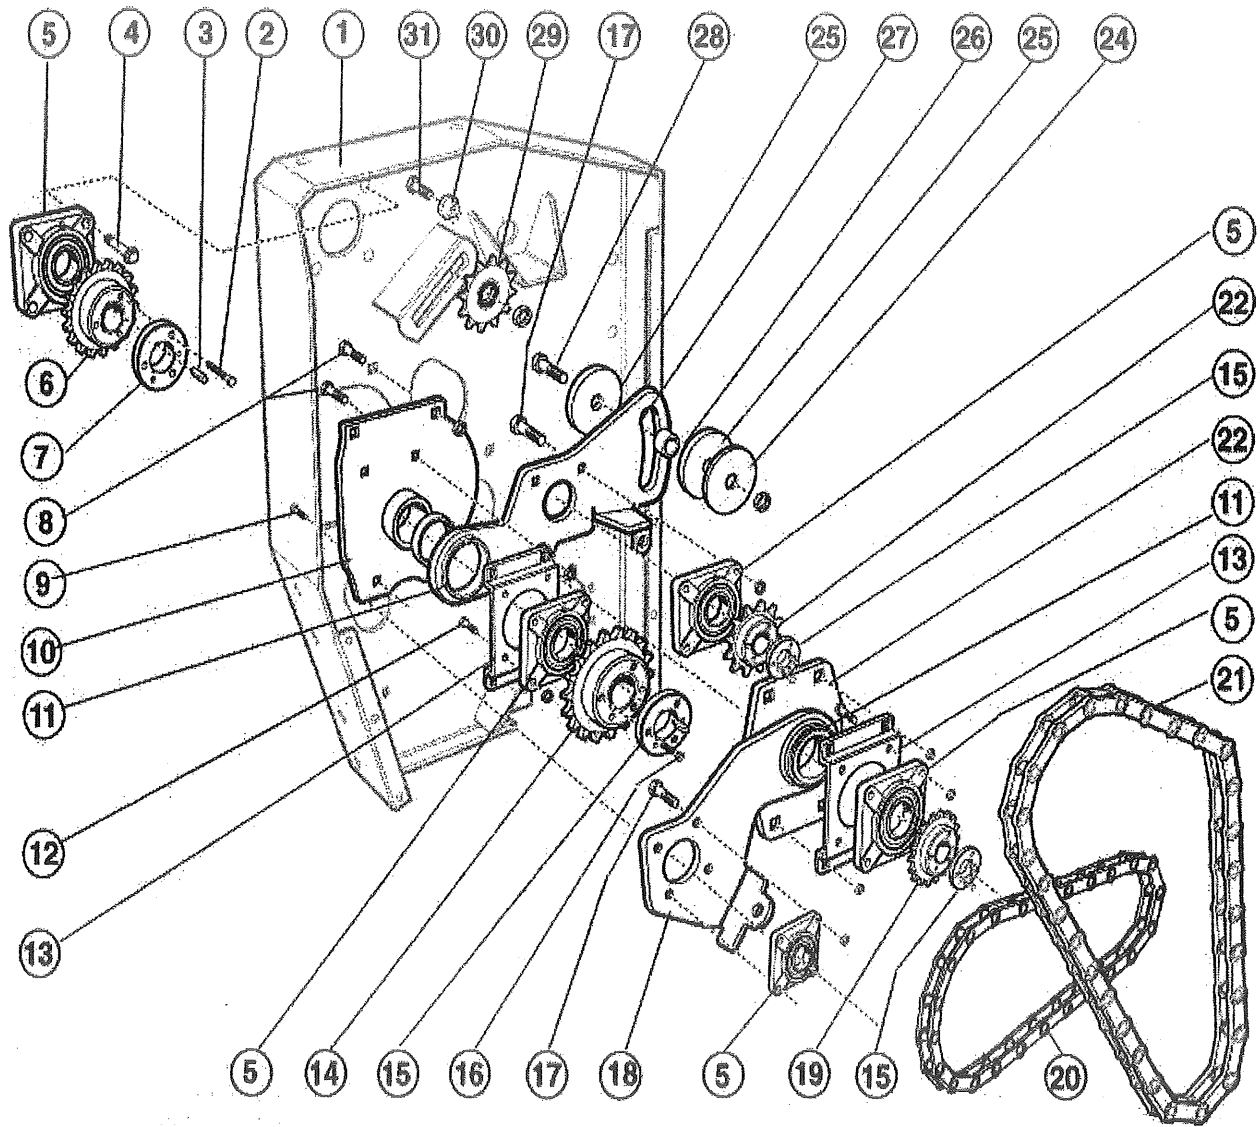

LEFT SIDE

LEFT SIDE
Model 2002
Canadian Prices

Item No.	Ordering Number	No. Required	Description	Stock Number	Suggested Retail
1	MC21W1	1	Main Frame L/H Side	6049389265	666.75
2	BOS24055	3	3/8 x 1 1/4" Grade 5 Bolt	000008905	0.11
3	KE2408	4	3/8 x 2" Key	2100426390	5.75
4	BOS40085	4	5/8 x 2" Standard Bolt	5300036175	0.48
5	MC512	5	4 Bolt Flange Bearing	6602997413	40.46
6	MC827	1	80 Q 21 Sprocket	9606713245	90.62
7	MC815	1	Q1 - 1 3/4 Hub	6402549192	34.40
8	BOC32045	2	1/2 x 1" Carriage Bolt/Flange Nut	3800025922	0.34
9	BOC32055	6	1/2 x 1 1/4 Carriage Bolt/ Flange Nut	8800037312	0.50
10	MC22W2	1	Pivot Arm Holder	4306392082	86.29
11	MC221	2	Pivot Bushing	8202907072	39.24
12	BOC40065	8	5/8 x 1 1/2 Carriage Bolt/ Reg Nut	6200012846	0.17
13	MC223	2	Roller Bearing Bracket	9303498803	47.22
14	MC822	1	60 P 25 Sprocket	1205347706	72.19
15	MC814	3	P 1-1 3/4 Hub	2301298157	17.52
16	BOS20045	9	5/16 x 1" Grade 5 Bolt	3500006268	0.08
17	BOC40085	8	5/8 x 2" Carriage Bolt/ Reg Nut	6300095799	1.29
18	MC22W4L	1	Rubber Roller Pivot Arm L/H	0708840197	119.34
19	MC826	1	80 P 14 Sprockets	2504073029	54.98
20	CH6022	1	60 Chain 22 Links	6600631908	8.52
21	CH8032	1	80" Chain 32 links	0601593743	21.51
22	MC22W1	1	Pivot Arm Holder	1804596459	62.05
23	MC821	1	60 P 16 Sprocket	1403338188	45.06
24	MC225A	1	2 3/4" Washer	1500340786	4.59
25	MC225	2	Guide Washer	8102193828	29.61
26	MC225B	1	Spacer Pipe	8000540240	7.29
27	MC22W5L	1	Steel Roller Pivot Arm L/H	2315132985	204.28
28	BOC40125	1	5/8 x 3" Carriage Bolt/ Nylon Lock Nut	6900040701	0.54
29	MC831	1	H 80-A12 Tentioner Sprocket	7001238137	16.71
30	MC212	1	Tightner Spacer	9701110369	14.99
31	BOC40105	1	5/8 x 2 1/2 Carriage Bolt/ Lock Nut	2600072430	0.97