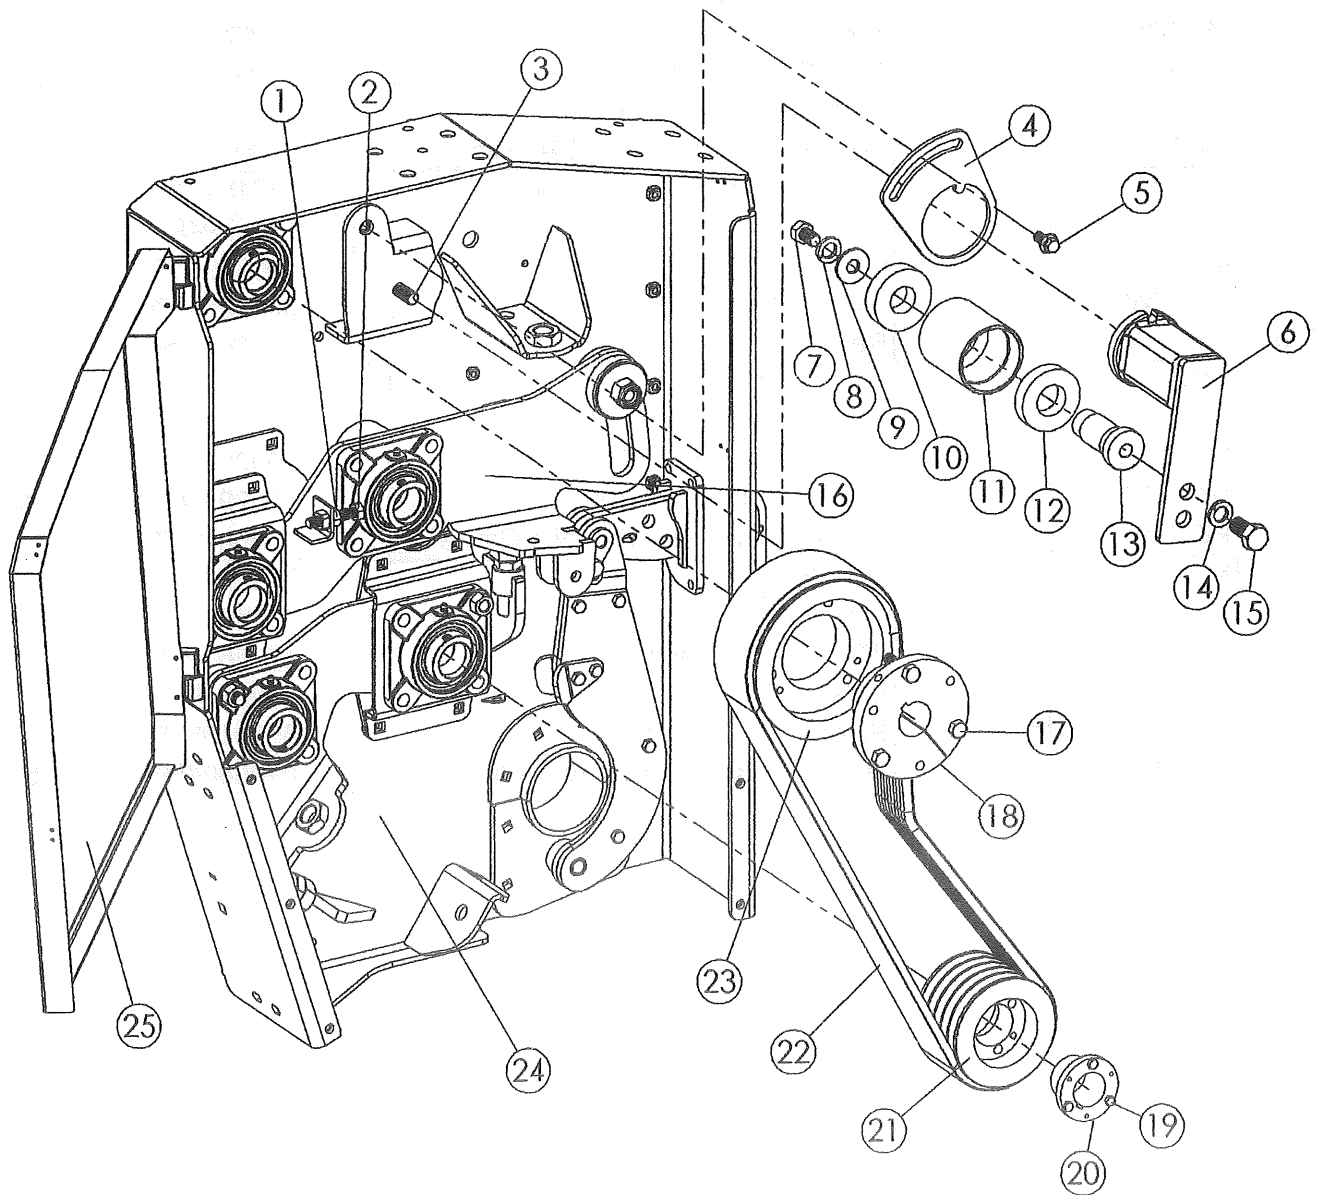

LEFT SIDE Model 2002-B Update

LEFT SIDE
Model 2002-B Update
Canadian Prices

Item No.	Ordering Number	No. Required	Description	Stock Number	Suggested Retail
1	NUTS32	1	1/2" Standard Nut	3900005389	0.07
2	BOS32105T	1	1/2x2 1/2" All Thread Bolt/Nut, Grade 5	1900039651	0.52
3	BOSM16405	1	16 x 40mm Metric Bolt, Grade 5	4700060324	0.81
4	MC226G	1	Belt Tightener Holder	2101015435	13.71
5	BOF32045	1	1/2 x 1" Flange Bolt, Grade 5	9400035823	0.48
6	MCSE38	1	Rosta Tightener	4713740486	185.49
7	BOS40045	1	5/8 x 1" Standard Bolt, Grade 5	6700029018	0.38
8	WAL40	1	5/8" Lock Washer	1400004662	0.05
9	WAF40	1	5/8" Flat Washer	2300008896	0.11
10	MC510	1	6307 Bearing	7101788474	24.13
11	MC226F	1	Steel Roller Drive Tightener Tube	8104588168	61.94
12	MC508	1	6208 Bearing	3501547773	20.88
13	MC226E	1	Steel Roller Drive Spindle Shaft	3604784588	64.58
14	WAL48	1	3/4" Lock Washer	7300011780	0.15
15	BOS48055	1	3/4 x 1 1/4" Standard Bolt, Grade 5	0900074174	0.99
16	MC22W5L	1	Steel Roller Pivot Arm	8416000543	216.00
17	BOS32105T	3	1/2 x 2 1/2" All Thread Bolt, Grade 5	8900034258	0.46
18	MC811S	1	E1 3/4" Hub	8905342317	72.12
19	BOS16085T	3	1/4 x 2" All Thread Bolt, Grade 5	8600004927	0.06
20	MC813B	1	SD 1 3/4" Hub	7901606144	21.68
21	MC825B	1	5-5V5.5SD 5V Belt Pulley	7313432684	181.33
22	MC837B	5	5VX690 Belt	9503558949	48.03
23	MC824B	1	5-5V8.0E 5V Belt Pulley	8018682537	252.21
24	MC21W1	1	Left Side Main Panel	3958914878	795.34
25	MC21W6AL	1	Door L/H With Decals	5906540175	88.29