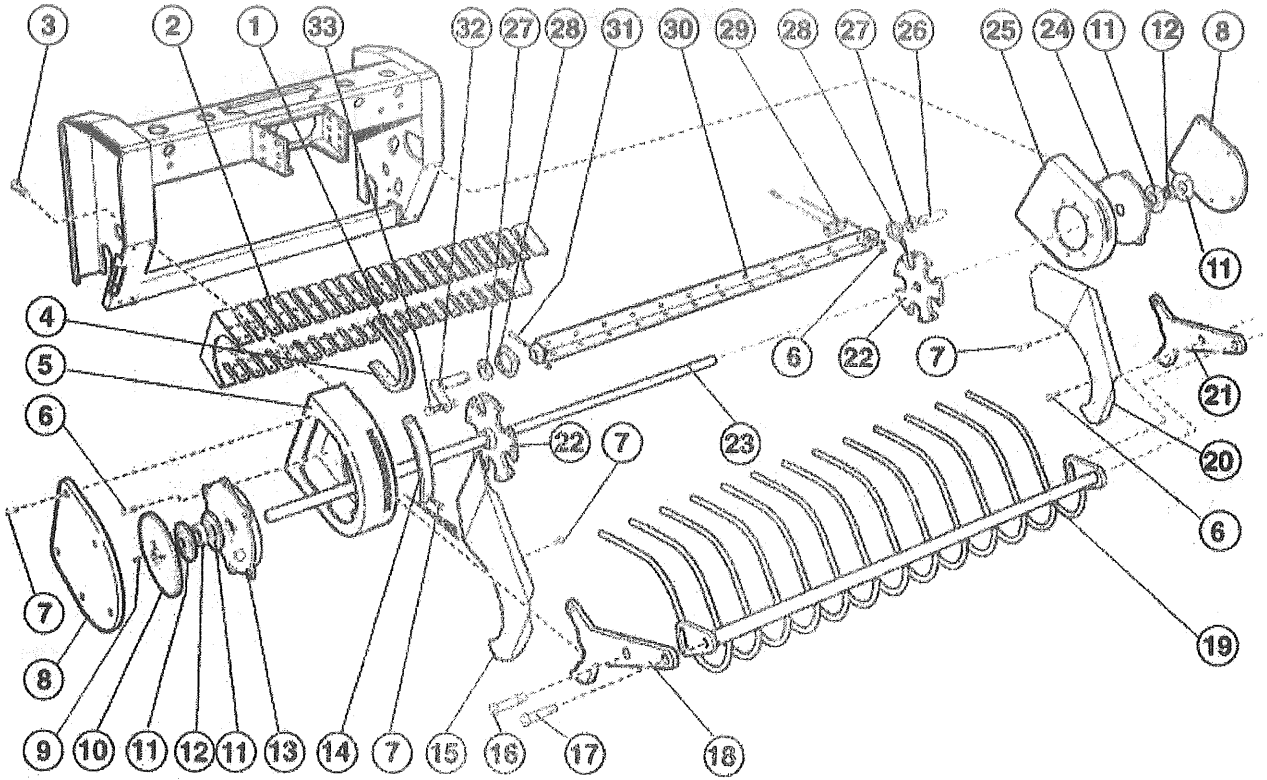

PICK UP

PICK UP
Model 2002
Canadian Prices

Item No.	Ordering Number	No. Required	Description	Stock Number	Suggested Retail
1	MC114	27	Pickup Wrapper	4301620020	21.87
2	MC11W1	1	Pickup Crossing	6933615488	453.80
3	BOF28045	8	7/16" x 1" Flange Bolt	3600085555	1.14
4	MC114A	7	Pickup Wrapper Spacer	4400270376	3.65
5	MC11W3	1	Pickup Frame - Right Hand	6724204961	326.75
6	BOF24045	87	3/8" x 1" Flange Bolt	0300016085	0.21
7	BOF20035	126	5/16" x 3/4" Flange Bolt	7400010391	0.14
8	MC112	2	Pickup cover	8802634167	35.56
9	KE1605	3	1/4 X 1 1/4 Key	8100396591	5.35
10	MC824	1	Sprocket - 60B54-1 1/4	6308543457	115.32
11	MC516	4	3 Bolt Press Steel Flange	5800245133	3.31
12	MC513	2	Bearing - 1 1/4" Self Aligning	8600578350	7.80
13	MC122	1	Cam Track	7604292210	57.94
14	MC113	1	Access Cover	6201548320	20.90
15	MC115R	1	Pickup Shield - Right hand	3002178874	29.40
16	BOSH40085	2	5/8" x 1" Socket Head Cap Screw & Nut	7200075118	1.01
17	BOS40045	2	5/8" x 1" Standard Bolt	3900027143	0.37
18	MC142	1	Comb Arm - Right Hand	8205268268	71.12
19	MC14W3	1	Comb	0215717680	212.18
20	MC115L	1	Pickup Shield - Left Hand	9502154983	29.08
21	MC141	1	Comb Arm - Left Hand	9704416017	59.62
22	MC13W2	2	Bearing Bracket Wheel	7204288103	57.89
23	MC134	1	Main Pickup Shaft	9511484620	155.03
24	MC121	1	Bearing Holder Plate	5404446617	60.02
25	MC11W2	1	Pickup Frame - Left Hand	0314508499	195.86
26	MC133A	5	Tooth Bar Shaft	9404572207	61.72
27	MC514	10	1" Bearing - Self Aligning	3400406950	5.49
28	MC515	20	2 Bolt Press Steel Flange	0300140371	1.89
29	MC750	60	Pickup Tooth	5300192773	2.60
30	MC13W1	5	Tooth Bar	2407148599	96.50
31	BOSH20065	10	5/16" x 1 1/2" Socket Head Cap Screw	2000022211	0.29
32	MC13W3	5	Cam Arm	0604362075	58.89
33	MC51A1	5	Stud Bearing (CCF 1 1/4 SB), Spacer & Nut	3102372080	32.01