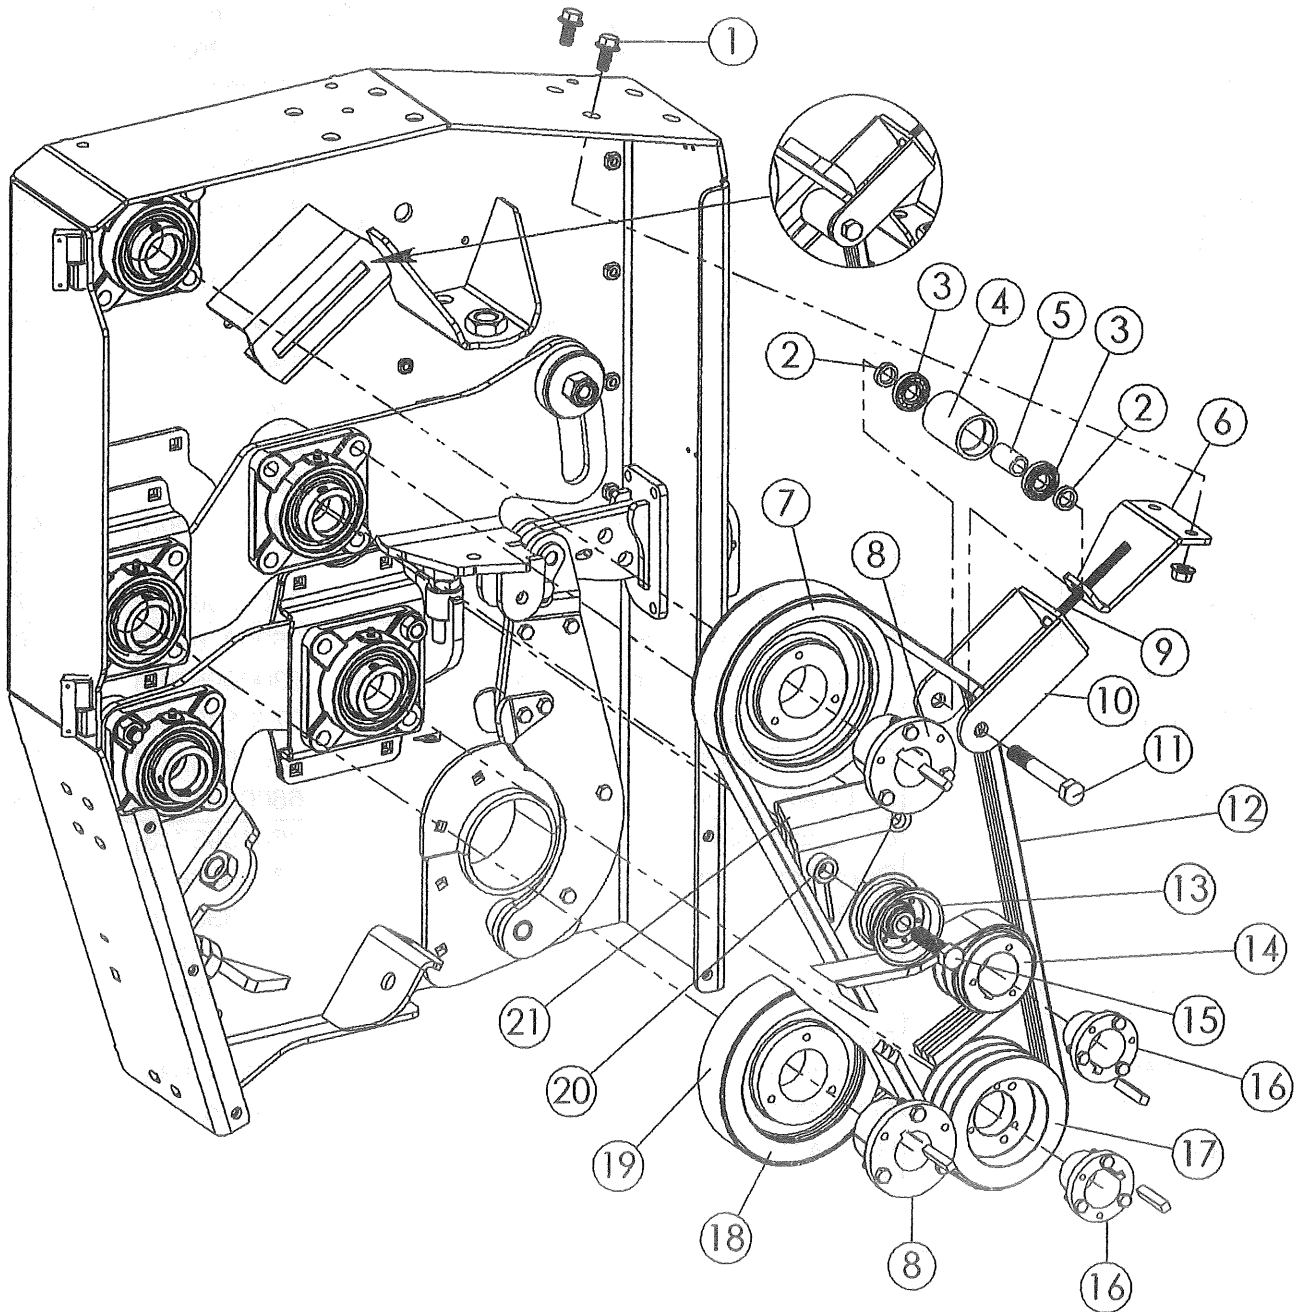

LEFT SIDE
Model 2002-A Update

LEFT SIDE
Model 2002-A Update
Canadian Prices

Item No.	Ordering Number	No. Required	Description	Stock Number	Suggested Retail
1	BOF28045	2	7/16" x 1" Flange Bolt/Nut, Grade 5	3600084606	1.14
2	MC226D	2	Spacer - Belt Tightener	7200102684	1.38
3	MC506	2	1630 Ball Bearing	3700358219	4.83
4	MC226B	1	Tripple Belt Idler Tube	4501404842	18.95
5	MC226C	1	Bearing Spacer - Triple Belt Idler	9300140552	1.89
6	MC226A	1	Belt Tightener - Pull Bracket	3801512109	20.41
7	MC824A	1	3TB80 Q1 B Belt Pulley	1706794979	91.72
8	MC815	2	Q1 1 3/4" Hub	0603398176	45.87
9	MC22W6A	1	3/8 x 4 3/4" Threaded Bolt/2 Nuts	3900280720	3.79
10	MC22W6	1	Belt Tightener U-Bracket	9201416290	19.12
11	BOS40175	1	5/8 x 4 1/2" Standard Bolt/Nut Grade 5	7900101434	1.36
12	MC837A	3	BX67 V-Belt	7201420191	19.16
13	MC829A	1	2 3/4" Double Idler Pulley	1902146021	28.97
14	MC822A	1	2TB34 P1 B Belt Pulley	4102934658	39.61
15	BOS40125	1	5/8" x 3" Standard Bolt/Nut Grade 5	1500046376	0.62
16	MC814	2	P1 1 3/4" Hub	7001730081	23.36
17	MC825A	1	3TB54 P1 B Belt Pulley	1304940153	66.69
18	MC826A	1	2TB74 Q1 B Belt Pulley	4405636615	76.09
19	MC835	2	BX35 V-Belt	8900868837	11.72
20	MC255E	1	Spacer - Belt Tightener	3500198187	2.67
21	MC225C	1	Tightner Bracket Pivot Arm L/H	0103804899	51.35