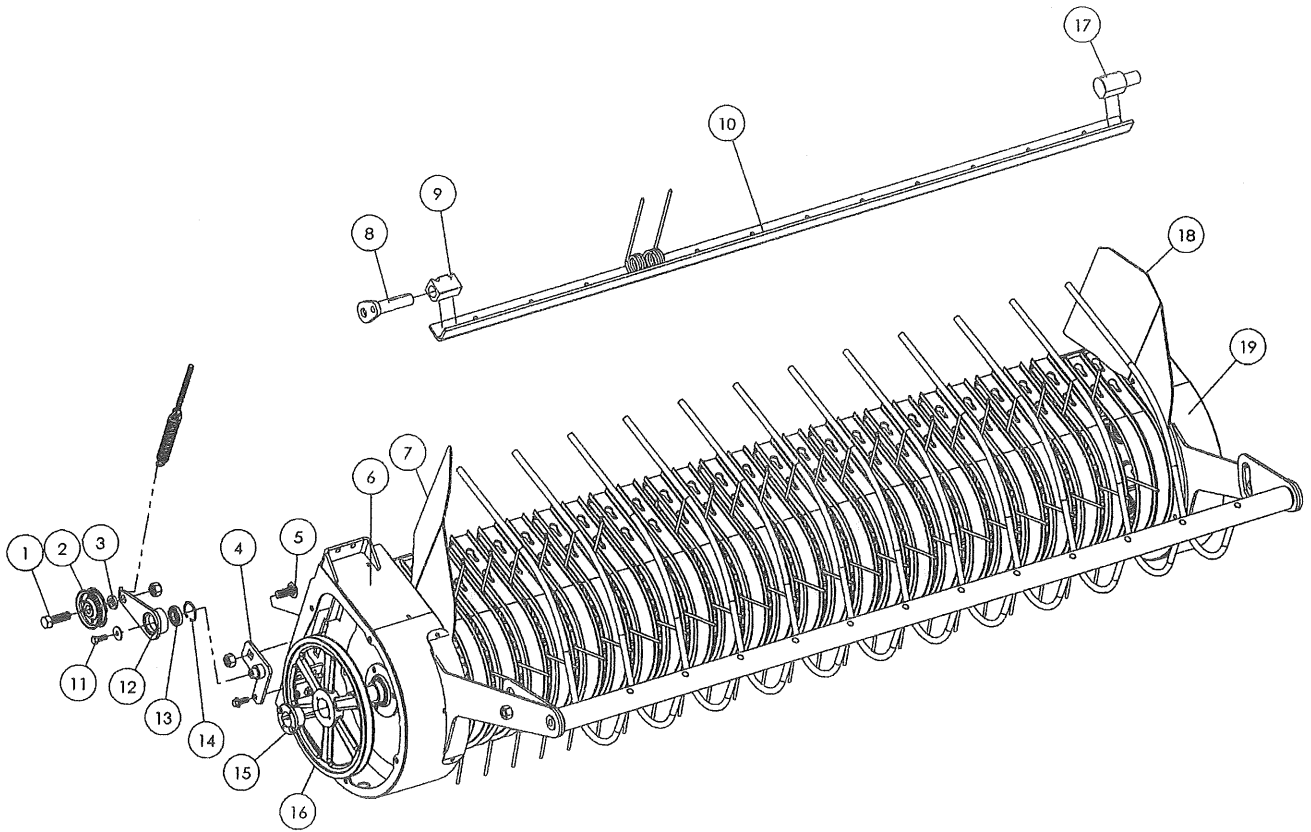

PICK UP

Model 2002-A Update

PICK UP
Model 2002-A Update
Canadian Prices

Item No.	Ordering Number	No. Required	Description	Stock Number	Suggested Retail
1	BOS40085	1	5/8 x 2" Standard Bolt/Nut	2900045206	0.60
2	MC830S	1	AG2352 2 3/4" Single Idler	9401596158	21.55
3	MC125B	1	Spacer, Pickup Belt Tightener	0201580584	21.33
4	MC12W4	1	Tightener Arm Bracket	1301557270	21.02
5	BOC40065	1	5/8 x 1 1/2" Carriage Bolt/Nut	2400068854	0.93
6	MC11W3	1	Pickup Frame R/H	0818792425	253.69
7	MC115R	1	Pickup Shield R/H	5702784326	37.58
8	MC13W3	5	Cam Arm	2802622008	35.40
9	MC1312	5	Tooth Bar Block	6302312837	31.21
10	MC1311	5	Bar, Tooth Bar	9403032155	40.93
11	BOS24035	1	3/8 x 3/4" Standard Bolt	5800011083	0.14
12	MC12W5	1	Tightener Arm Pickup Belt	5801908135	25.76
13	MC506	1	1630 Ball Bearing	1100357788	4.83
14	MC517	1	1.625 Inside Snapping	0200748186	10.10
15	MC812A	1	H 1 1/4" Hub	6300598827	8.07
16	MC827A	1	BK120H B Belt Pulley	7707100888	95.85
17	MC133A	5	Tooth Bar Shaft	6801366115	18.44
18	MC115L	1	Pickup Shield L/H	6601856861	25.06
19	MC11W2	1	Pickup Frame L/H	6701986138	26.81

Note: For Item No. 9, 10, 11 and 17 see page 6 on how to assemble the part.