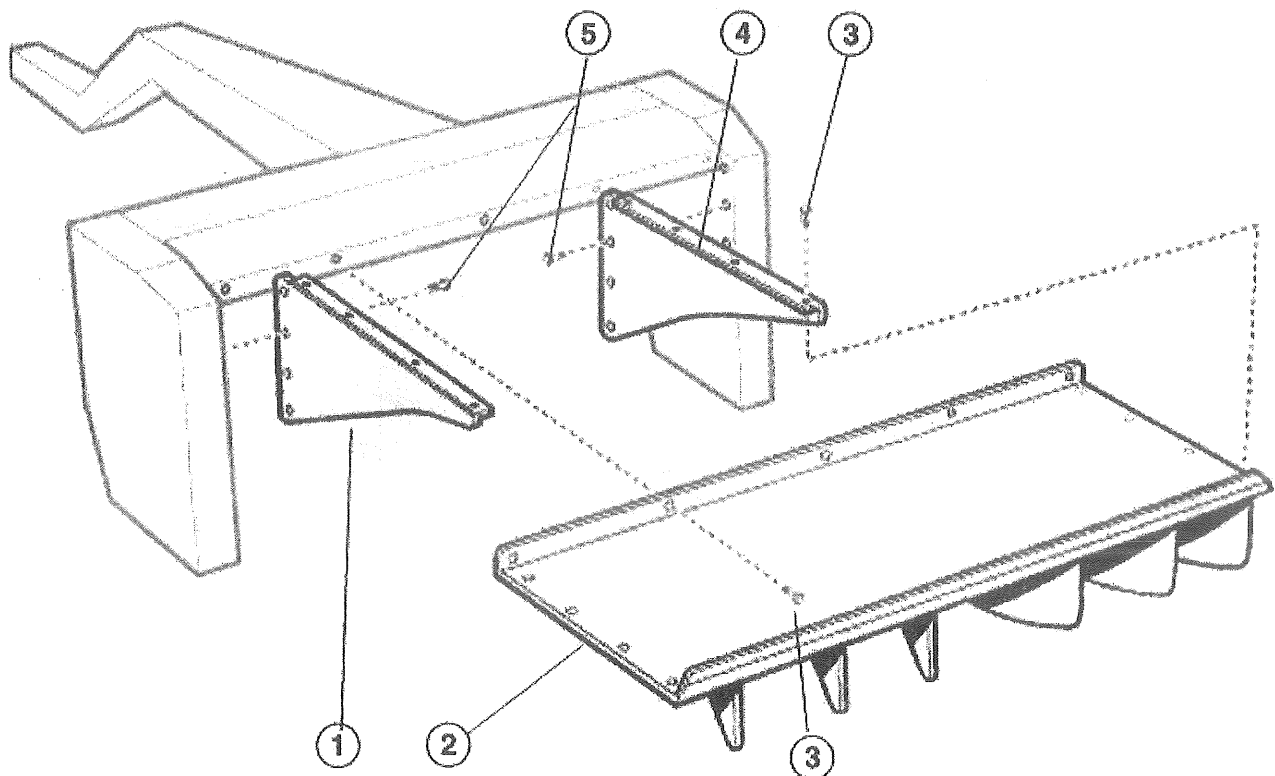

SWATH SPREADER

Model 2002

Canadian Prices

Item No.	Ordering Number	No. Required	Description	Stock Number	Suggested Retail
1	MC247A	1	Spreader Support L/H	7205706408	77.03
2	MC24W7	1	Spreader Top	7116624384	224.42
3	BOF20035	12	5/16" x 3/4" Flange Bolt	0000011053	0.14
4	MC247B	1	Spreader support R/H	0505886734	79.46
5	BOC24045	8	3/8" x 1" Flange Bolt	3500016497	0.21

SWATH SPREADER