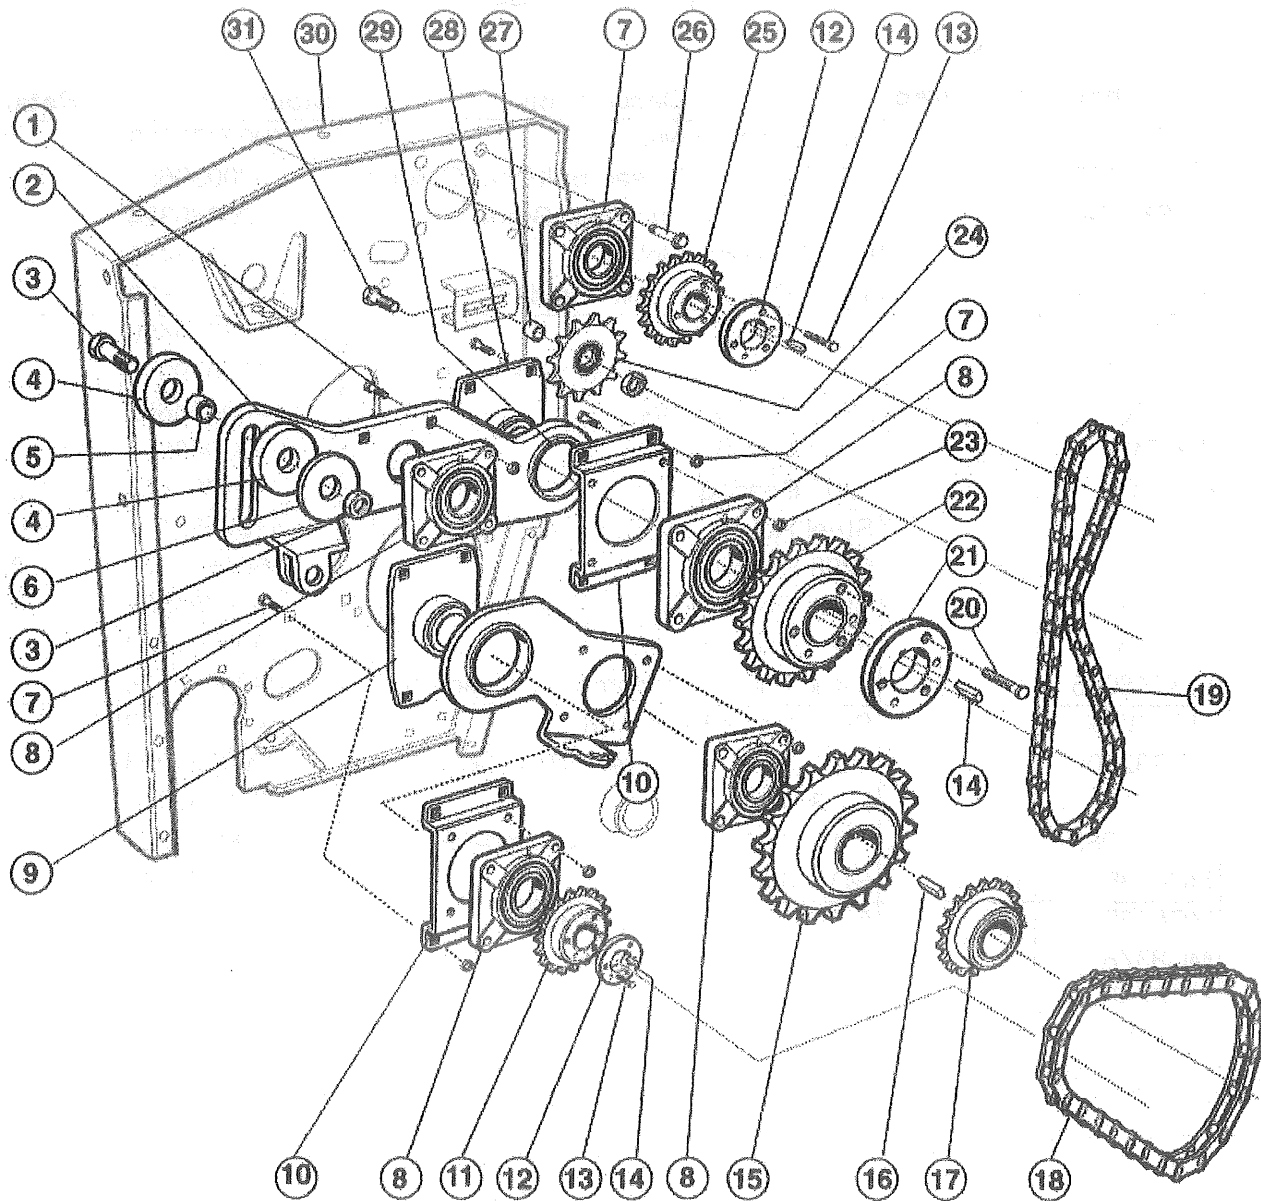

RIGHT SIDE

RIGHT SIDE

Model 2002

Canadian Prices

Item No.	Ordering Number	No. Required	Description	Stock Number	Suggested Retail
1	BOC0085	8	5/8 X 2" Carriage Bolt & Nut	3500082396	1.10
2	MC22W5R	1	Steel Roller Pivot Arm	2615268541	206.12
3	BOC0125	1	5/8 x 3" Carriage Bolt & Nut	7500073456	0.99
4	MC225	2	Guild Washer	6401462370	19.74
5	MC225B	1	Spacer Pipe	3900728525	9.83
6	MC225A	1	2 3/4" Washer	9900255318	3.44
7	BOC2055	8	1/2 x 1 1/4" Carriage Bolt / Flange Nut	6500036994	0.50
8	MC512	5	4 Bolt Flange Bearing	8902997547	40.46
9	MC22W4R	1	Rubber Roller Pivot Arm R/H	9308232928	111.13
10	MC223	2	Roller Bearing Bracket	6703498139	47.22
11	MC820	1	60 P 13 Sprocket	9702548703	34.40
12	MC814	2	P1 - 1 3/4 Hub	4802985354	40.30
13	BOS20045	6	5/16 x 1" Grade 5 Bolt	0600006861	0.08
14	KE2408	4	3/8 x 2" Key	5200678970	9.15
15	MC823	1	60B32 - 1 3/4 Sprockets	3204994096	67.41
16	KE1605	1	1/4 x 1 1/4" Key	4500396730	5.35
17	MC825	1	60B11 - 1 1/4" Sprocket	0501103252	14.88
18	CH6025	1	#60 Chain, 23 Links	2300672656	9.07
19	CH8025	1	#80 Chain, 25 Links	7901244780	16.80
20	BOS24055	3	3/8 x 1 1/4" Grade 5 Bolt	0400009068	0.11
21	MC815	1	Q1 - 1 3/4 Hub	8802548504	34.40
22	MC828	1	80 Q 23 Sprocket	3108662999	116.94
23	BOC40065	8	5/8 x 1 1/2" Carriage Bolt & Nut	2700082428	1.11
24	MC831	1	H-80 A 12 Tensioner Sprocket	0501238456	16.71
25	MC826	1	80 P 14 Sprocket	9704072769	54.98
26	BOS40085	4	5/8 x 2" Standard Bolt	4600082415	1.11
27	MC212	1	Tightener Spacer	1200740633	9.99
28	MC22W1	2	Pivot Arm Holder	3306894028	93.07
29	MC221	2	Pivot Bushing	7901938003	26.16
30	MC21W2	1	Main Frame Right Hand Side	1153379716	720.62
31	BOC40105	1	5/8 x 2 1/2" Carriage Bolt	6900056891	0.76