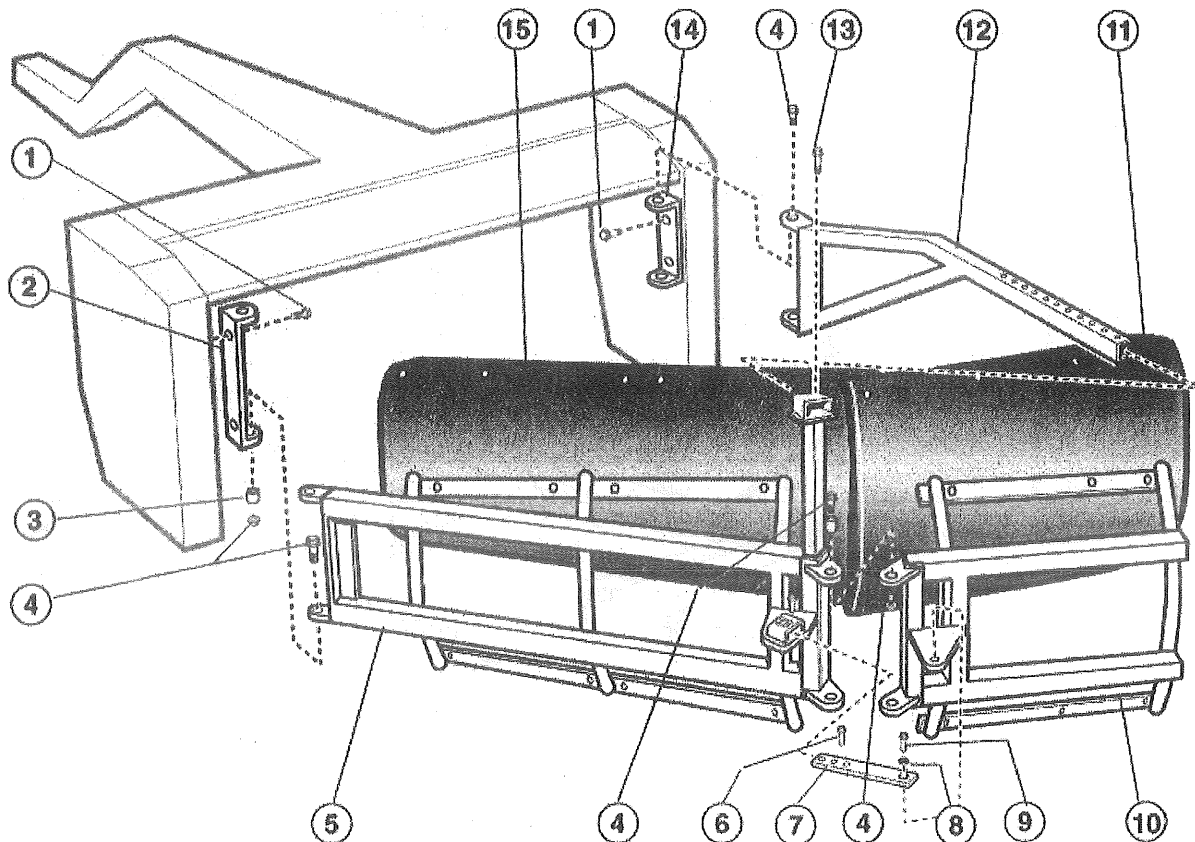

AIR SYSTEM

MOLD BOARD ATTACHMENT

Model 2002

Canadian Prices

Item No.	Ordering Number	No. Required	Description	Stock Number	Suggested Retail
1	BOF24045	8	3/8" X 1" Flange Bolt	1500015894	0.21
2	MB12W1	1	Mold Board Attachment Bracket L/H	2305872830	79.27
3	MB124	6	Pivot Bushing	3600633718	8.55
4	BOS32055	6	1/2" x 1 1/4 Bolt & Nut	4500021734	0.28
5	MB12W3	1	Mold Board Main Frame	9027944860	377.25
6	MB216P	1	Adjuster Pin 1/2" x 1 1/2"	6700360270	4.86
7	MB126	1	Extension Adjuster Bar	8800994604	13.43
8	MB123L	1	Bushing	6700633109	8.55
9	BOS32065	1	1/2" x 1 1/2" Bolt & Nut	5000022054	0.29
10	MB12W4	1	Mold Board Extension Frame	8515244107	205.79
11	MB122E	1	Molde Board Extension	6004800057	64.80
12	MB12W5	1	Adjuster Arm	9311232529	151.63
13	MB125P	1	Adjuster Pin 1/2" x 4"	4700540572	7.29
14	MB12W2	1	Mold Board Attachment Bracket R/H	7908980026	121.23
15	MB122	1	Mold Board	2204800627	64.80

MOLD BOARD ATTACHMENT

WINDROWER

Model 2002

Canadian Prices

Item No.	Ordering Number	No. Required	Description	Stock Number	Suggested Retail
1	BOF24045	15	3/8 x 1" Flange Bolt	3400016644	0.21
2	MC248A	1	Windrower Support - Left Hand	2605260910	71.01
3	BOSH20065	1	5/16 x 1 1/2" Socket Head Cap Screw	2600022072	0.29
4	MC24W2	1	Shoot Adjuster Slide	3802658055	35.88
5	MC24W8D	3	3/8" x 1" Wing Bolt	2200551291	7.44
6	MC24W8	1	Shoot Adjuster Bracket - Left Hand	3700842332	11.37
7	MC248CL	1	Windrower Width Adjuster - Left Hand	6704016266	54.22
8	BOF20035	14	5/16" x 3/4" Flange Bolt	3600010320	0.14
9	MC248	1	Windrower Top	3112296376	166.00
10	MC24W1	1	Shoot Adjuster Plate	6506330584	85.46
11	MC248CR	1	Windrower Width Adjuster - Right Hand	3204016690	54.22
12	MC248B	1	Windrower Support	2505224522	70.52
13	MC24W9	1	Shoot Adjuster Bracket - Right Hand	6803276858	44.23
14	MC248C	2	Windrower Bushing	2800600141	8.10
15	WAF28	5	7/16" Flange Washer	9700112223	1.51