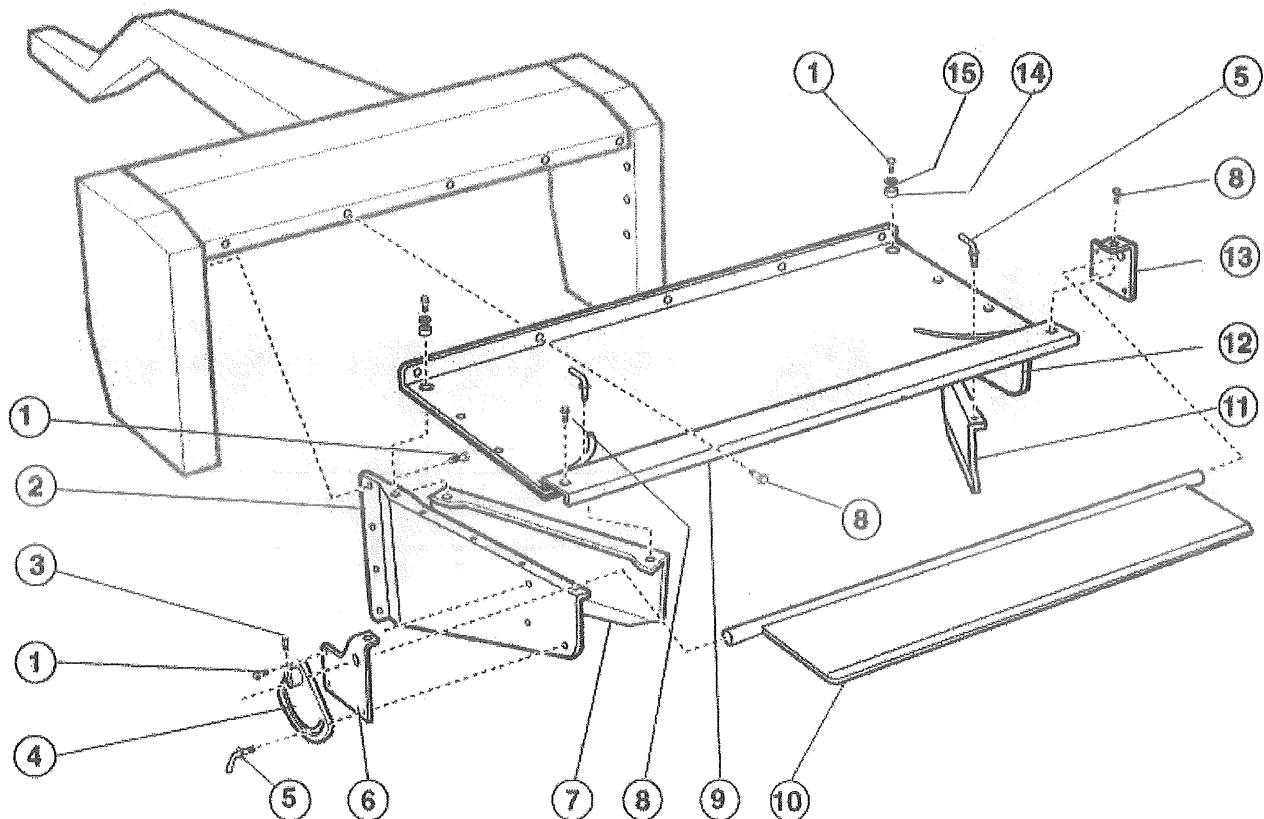

WINDROWER

Model 2002

Canadian Prices

Item No.	Ordering Number	No. Required	Description	Stock Number	Suggested Retail
1	BOF24045	15	3/8 x 1" Flange Bolt	3400016644	0.21
2	MC248A	1	Windrower Support - Left Hand	2605260910	71.01
3	BOSH20065	1	5/16 x 1 1/2" Socket Head Cap Screw	2600022072	0.29
4	MC24W2	1	Shoot Adjuster Slide	3802658055	35.88
5	MC24W8D	3	3/8" x 1" Wing Bolt	2200551291	7.44
6	MC24W8	1	Shoot Adjuster Bracket - Left Hand	3700842332	11.37
7	MC248CL	1	Windrower Width Adjuster - Left Hand	6704016266	54.22
8	BOF20035	14	5/16" x 3/4" Flange Bolt	3600010320	0.14
9	MC248	1	Windrower Top	3112296376	166.00
10	MC24W1	1	Shoot Adjuster Plate	6506330584	85.46
11	MC248CR	1	Windrower Width Adjuster - Right Hand	3204016690	54.22
12	MC248B	1	Windrower Support	2505224522	70.52
13	MC24W9	1	Shoot Adjuster Bracket - Right Hand	6803276858	44.23
14	MC248C	2	Windrower Bushing	2800600141	8.10
15	WAF28	5	7/16" Flange Washer	9700112223	1.51

WINDROWER