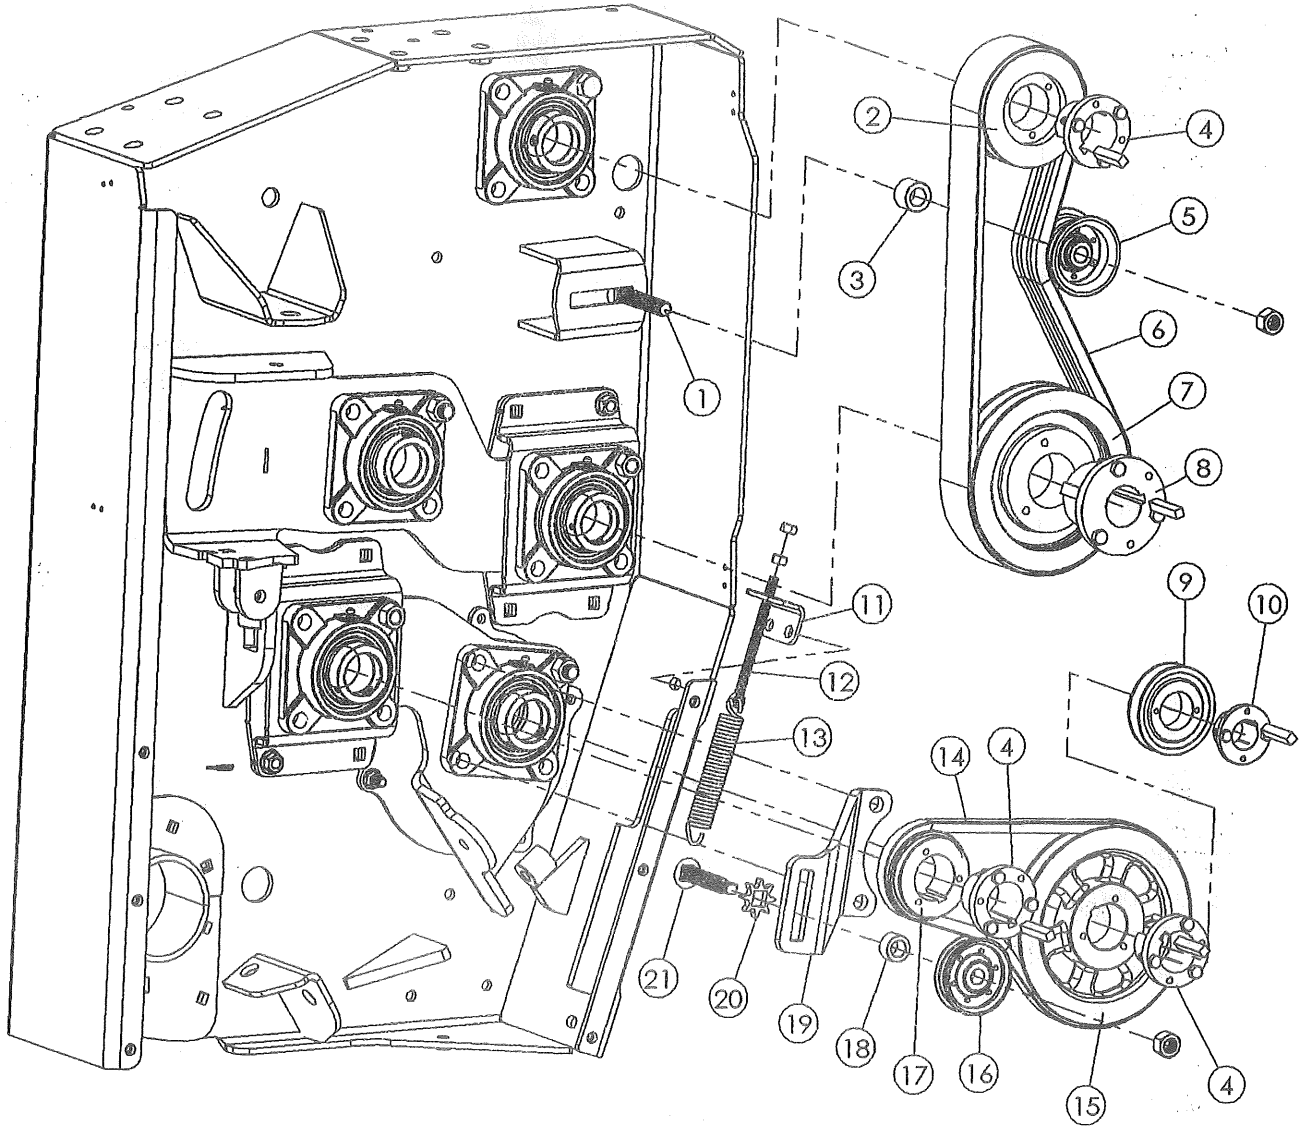

RIGHT SIDE Model 2002-A Update

RIGHT SIDE
Model 2002-A Update
Canadian Prices

Item No.	Ordering Number	No. Required	Description	Stock Number	Suggested Retail
1	BOC40145	1	5/8" X 3 1/2" Carriage Bolt/Nut Grade 5	1400072356	0.97
2	MC823A	1	2TB46 P1 B Belt Pulley	1908600781	116.10
3	MC212E	1	Spacer, Belt Tightener	8700768800	10.37
4	MC814	3	P1 1 3/4" Hub	0101730528	23.36
5	MC829A	1	AG2362 2 3/4" Double Belt Idler	4401596009	21.55
6	MC836A	1	2-BX50 Banded Belt	9500815496	11.00
7	MC826A	1	2TB74 Q1 B Belt Pulley	3411676012	157.63
8	MC815	1	Q1 1 3/4" Hub	6103398932	45.87
9	MC828A	1	BK36H B Belt Pulley	9101890033	25.52
10	MC812A	1	H 1 1/4" Hub	1600598314	8.07
11	MC125A	1	Tightener Pull Bracket, Pickup	8501368341	18.47
12	MC12W6	1	3/8" Tightener Rod/2 Nuts	0900219765	2.97
13	MC832	1	Extension Spring	1800682609	9.21
14	MC838	1	BX35 Belt	7000868998	11.72
15	MC821A	1	1TB80 P1 B Belt Pulley	3009678603	130.65
16	MC830S	1	Single 2 3/4" Idler Pulley	5901596102	21.55
17	MC820A	1	1TB34 P1 B Belt Pulley	7503590719	48.47
18	MC255C	1	Spacer, Belt Tightener	9600198199	2.67
19	MC25W5	1	Belt Tightening Bracket	4802440708	32.94
20	MC255A	1	Belt Tightening Sprocket	6100924027	12.47
21	MC255B	1	Bolt, Belt Tightener/Nut	7100349859	4.72