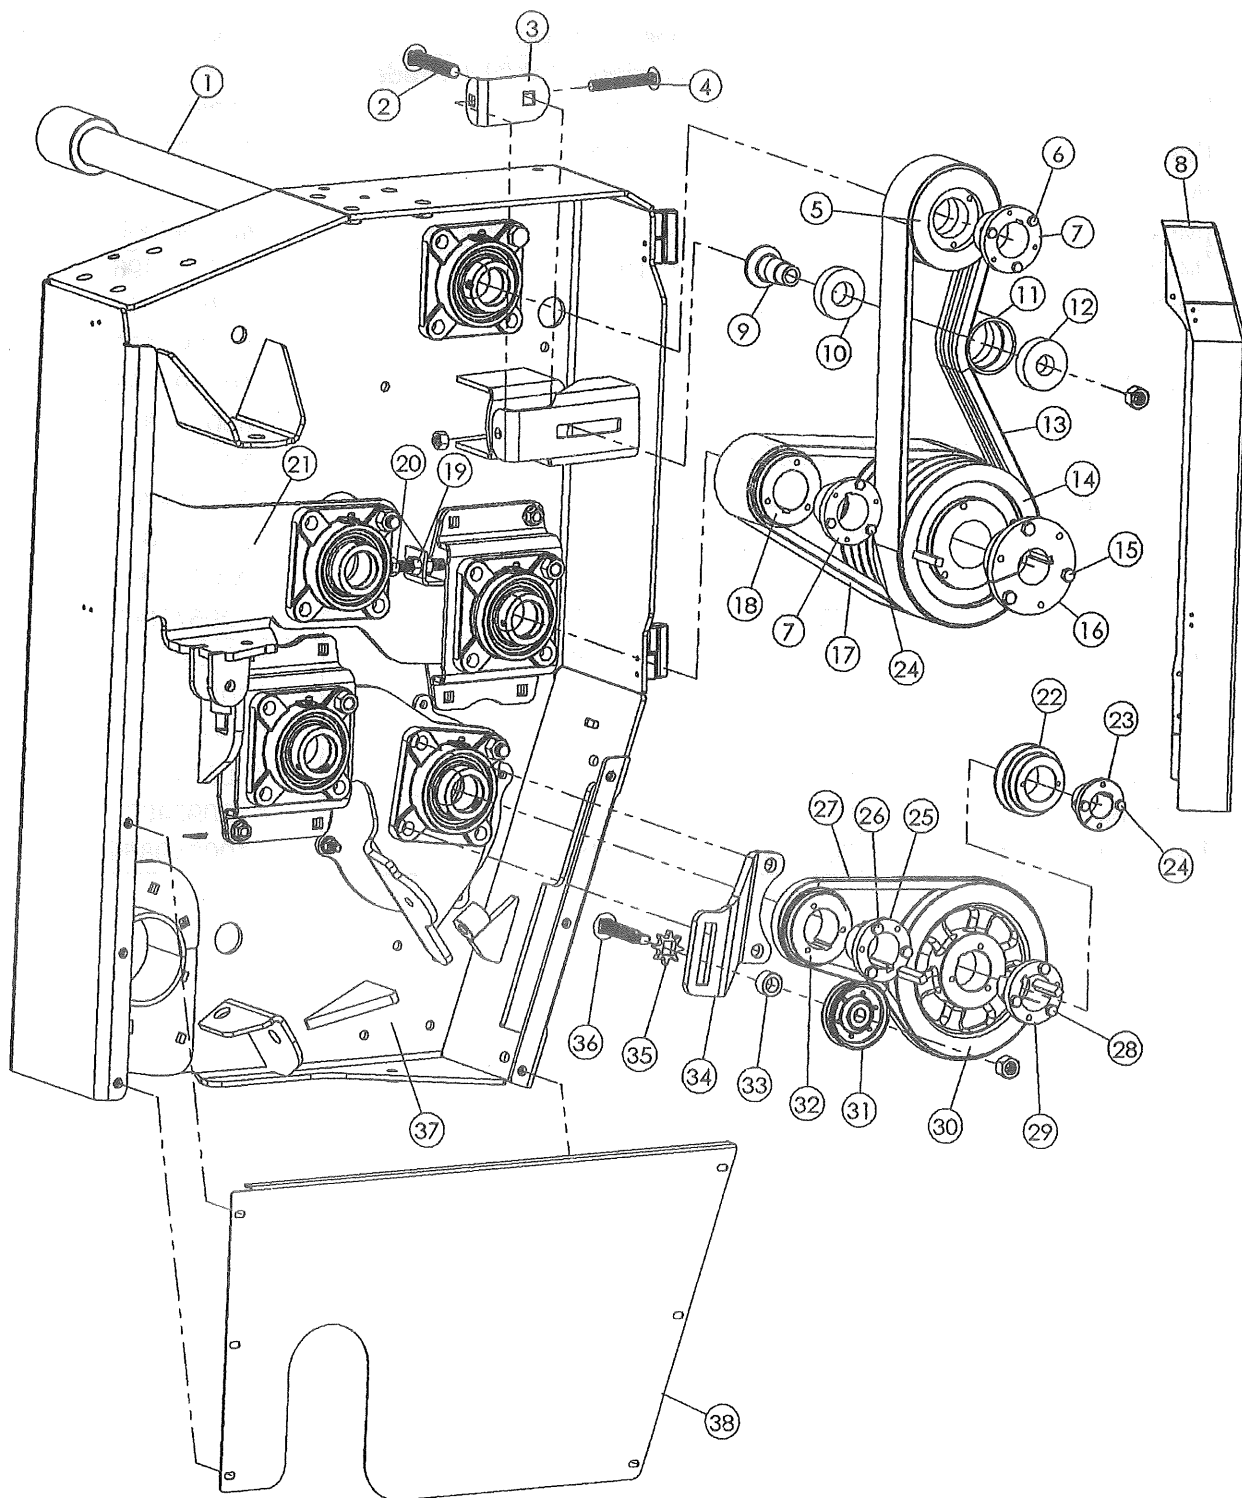

RIGHT SIDE

Model 2002-B Update

RIGHT SIDE
Model 2002-B Update
Canadian Prices

Item No.	Ordering Number	No. Required	Description	Stock Number	Suggested Retail
1	MC22W7	1	Stub Shaft	8612820080	173.07
2	BOC40145	1	5/8 x 3 1/2" Carriage Bolt/Flange Nut	5900080563	1.09
3	MC225F	1	Tightener Braket, Rubber Roller Drive	4600714424	9.64
4	BOC32145	1	1/2 x 3 1/2" Carriage Bolt/2 Nuts	9800150983	2.03
5	MC823B	1	3B46SD B Belt Pulley	7503707708	50.05
6	BOS16085T	3	1/4 x 2" All Thread Bolt Grade 5	2200020246	0.26
7	MC813B	2	SD 1 3/4" Hub	4401376135	18.58
8	MC21W6AR	1	Door R/H With Decals	6405708117	77.06
9	MC225G	1	Shaft, Rubber Roller Drive Tightener Spindle	1505382615	72.66
10	MC507	1	6206 Ball Bearing	9200903923	12.20
11	MC225H	1	Tube, Rubber Roller Drive Idler	0902793178	37.71
12	MC509	1	6305 Ball Bearing	3301020577	13.78
13	MC836B	3	BX50 Belt	2700845842	11.41
14	MC826B	1	7B74SF B Belt Pulley	0318800250	253.80
15	BOS24085T	3	3/8 x 2" All Thread Bolt Grade 5	5600017302	0.22
16	MC816S	1	SF 1 3/4" Hub	3602184823	29.48
17	MC835	4	BX35 Belt	9800869148	11.72
18	MC822B	1	4B36SD B Belt Pulley	5304236028	57.19
19	BOS32125T	1	1/2 x 2 1/2" All Thread Bolt/Nut Grade 5	6000031317	0.41
20	MC22W5R	1	Steel Roller Pivot Arm R/H	2213568754	183.17
21	MC828S	1	MBL33 B Belt Pulley	1401849668	24.97
22	MC812S	1	L 1 1/4" Hub	4505065710	68.38
23	BOS16045	5	1/4 x 1" Hex Bolt Grade 5	3900003112	0.04
24	MC814	1	P1 1 3/4" Hub	0201730158	23.36
25	BOS20045	3	5/16 x 1" Hex Bolt Grade 5	9200006239	0.08
26	MC838	1	BX35 Belt	6200869140	11.72
27	BOS16065	3	1/4 x 1 1/2" Hex Bolt Grade 5	7300004751	0.06
28	MC815S	1	SDS 1 3/4" Hub	8401146130	15.47
29	MC821S	1	1B80SDS B Belt Pulley	6703840595	51.83
30	MC830S	1	AG2352 2 3/4" Single Idler	6501596235	21.55
31	MC820S	1	1TB34-P1 B Belt Pulley	6303590054	48.47
32	MC255C	1	Spacer, Belt Tightener	4600198680	2.67
33	MC25W5	1	Belt Tightening Bracket	1703660529	49.41
34	MC255A	1	Belt Tightener Sprocket	3500924392	12.47
35	MC255B	1	Belt Tightener Bolt/Nut	9001398342	18.87
36	MC21W2	1	Right Side Main Panel	5668169320	920.28
37	MC216R	1	Bottom Side Cover	1204056480	54.76