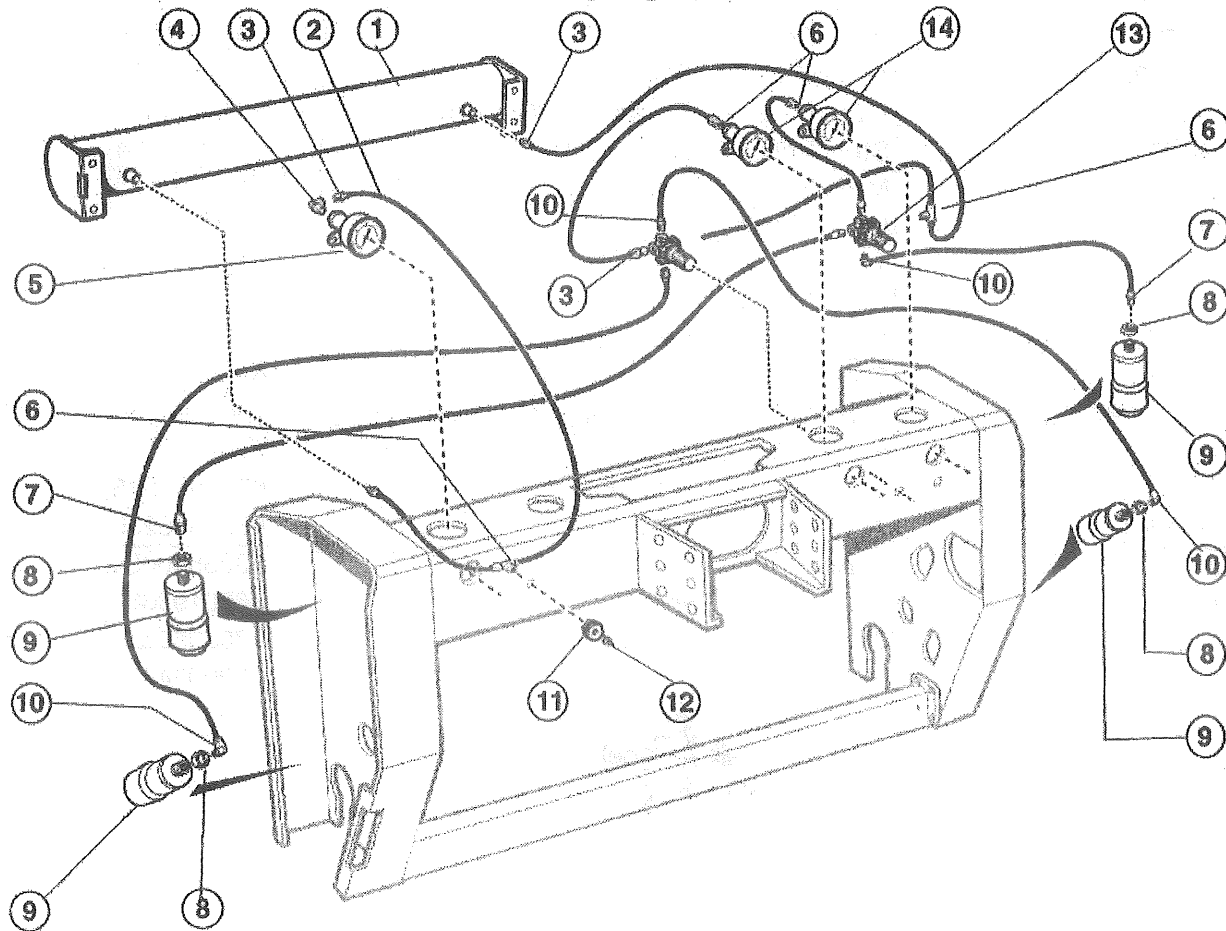

AIR SYSTEM

Model 2002

Canadian Prices

Item No.	Ordering Number	No. Required	Description	Stock Number	Suggested Retail
1	MC24W3	1	Air Tank	3316317571	220.28
2	MC912	30'	Tubing	2801995129	26.93
3	MC919	5	1/4 x 1/4" Straight Fitting	4800357254	4.82
4	MC921	3	1/4" female end x 1/4" hose end Elbow	6300532213	7.18
5	MC914	1	Air Tank Pressure Gauge	8602287752	30.88
6	MC922	2	Tee	2500644839	8.69
7	MC918	2	1/8" x 1/4" Straight Fitting	2800245486	3.31
8	MC923	4	3/4" Fine Thread Jam Nut	8800021716	0.28
9	MC910	4	Air Bag	1907140483	96.39
10	MC920	6	1/8" male x 1/4" hose end Elbow	7900322562	4.35
11	MC915	1	Bulkhead Fitting	6301113990	15.03
12	MC916	1	Shrader Valve	8401305669	17.62
13	MC911	2	Regulator	3508477418	114.44
14	MC913	2	Roller Pressure Gauge	8402287600	30.88

AIR SYSTEM