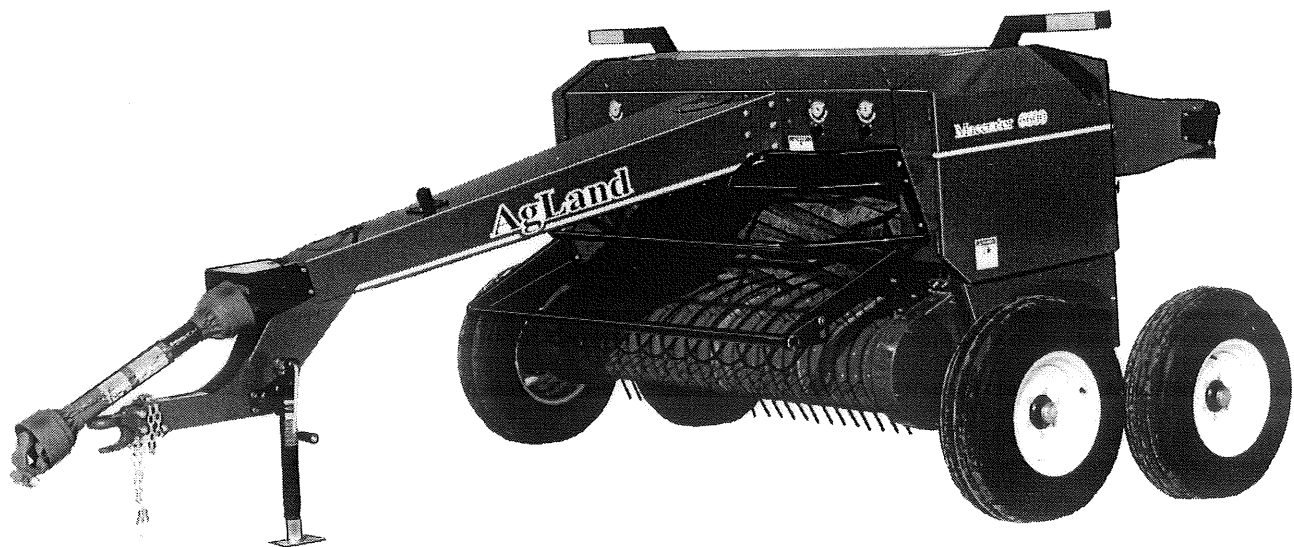

Macerator 6600

REPAIR PARTS CATALOGUE

CANADIAN PRICES

Issue Date April 2003