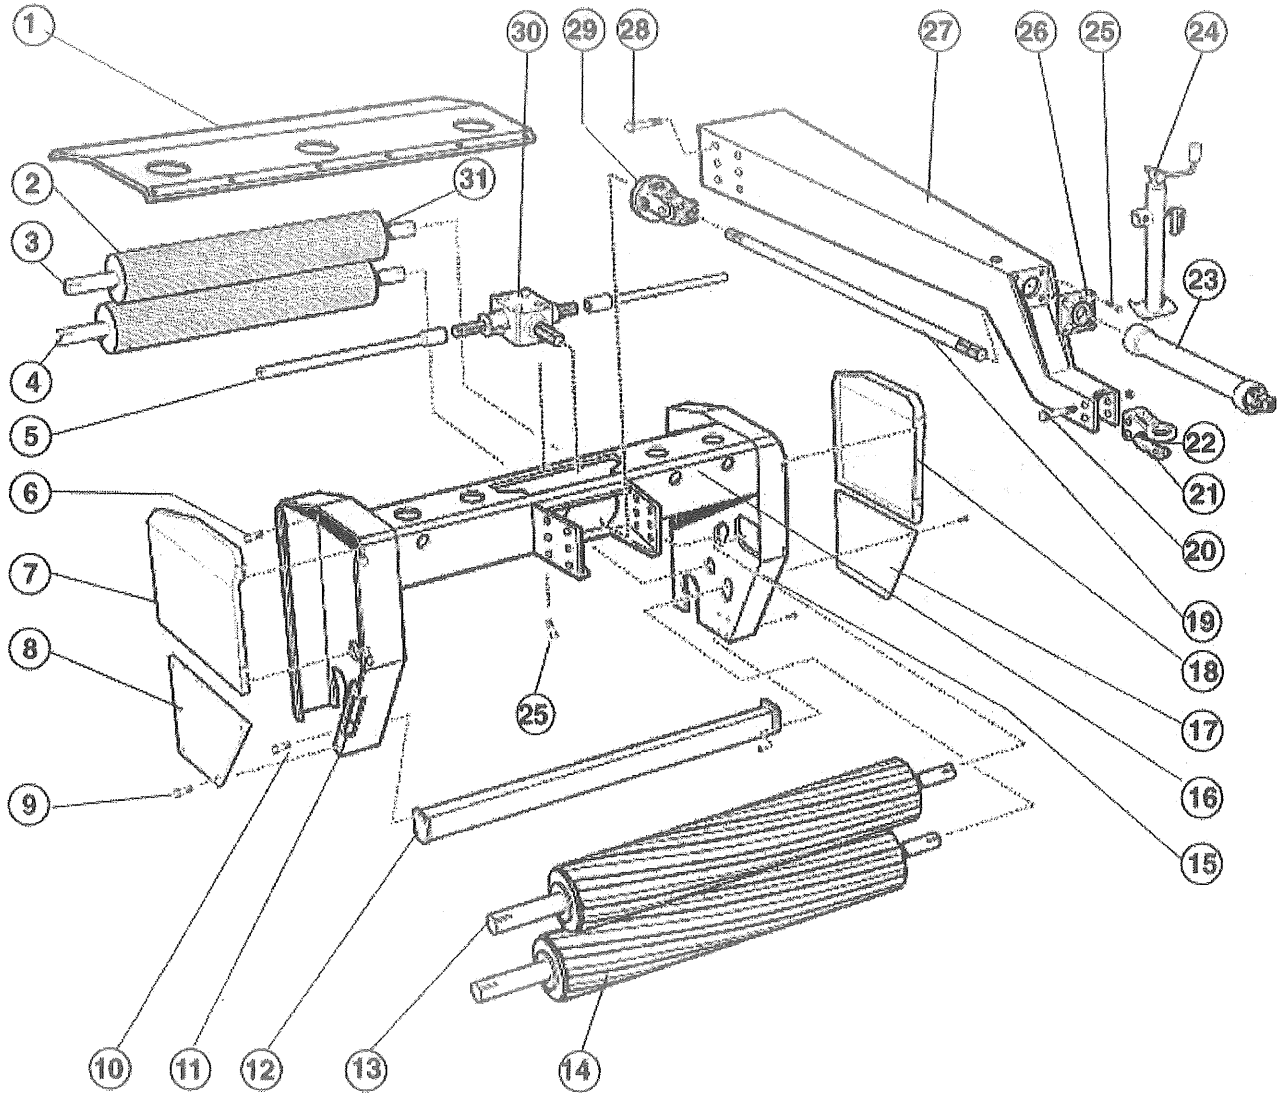

MAIN FRAME & ROLLER ASSEMBLY

MAIN FRAME & ROLLER ASSEMBLY

Model 2002

Canadian Prices

Item No.	Ordering Number	No. Required	Description	Stock Number	Suggested Retail
1	MC241	1	Top Cover	3505200698	70.20
2	MC76W1	2	Steel Roller Tube	4581575504	2,451.26
3	MC761T	1	Top Steel Roller Shaft	7138250491	516.38
4	MC760B	1	Bottom Steel Roller Shaft	7138250788	516.38
5	MC22W7	2	Drive Stub Shaft	6513500279	182.25
6	BOS28045	8	7/16 X 1" Standard Bolt	3400011228	0.15
7	MC216AR	1	Door - Right Hand	8712672569	171.08
8	MC216R	1	Bottom side cover - Right Hand	6604212511	56.86
9	BOC20035	24	5/16 x 3/4" Flange Bolt	2400010826	0.14
10	BOC28045	8	7/16 x 1" Carriage Bolt and Flange Nut	6100029984	0.40
11	MC21W2	1	Main Frame - Right Hand	0153379661	720.62
12	MC21W8	1	Cylinder Cross Beam	2516450819	222.08
13	MC770	1	Top Rubber Roller	4209500045	1,478.25
14	MC771	1	Bottom Rubber Roller	0208000567	1,458.00
15	MC21W1	1	Main Frame - Left Hand	6949389957	666.75
16	MC21W3	1	Main Cross Beam	8780858272	1,091.58
17	MC216L	1	Bottom side cover - Left Hand	3604009894	54.13
18	MC216AL	1	Door - Left Hand	2807116253	96.07
19	MC615	1	Drive Shaft	7117640927	238.14
20	BOS40185	2	5/8 X 4 1/2" Standard Bolt	7100088655	1.20
21	MC631	1	Hitch clevis PP1 - 107 VR	5604170850	56.30
22	MC630	1	Cast Hitch Top - PP1-107 VR	9504780786	64.53
23	MC612	1	PTO Drive Shaft	5755922071	754.94
24	MC640	1	Side Wind Jack	4004484066	60.53
25	BOS40065	8	5/8" X 1 1/2" Bolt	1700028397	0.38
26	MC512	1	4 Bolt Flange Bearing	3202997134	40.46
27	MC21W5	1	Main Frame Hitch	2745810279	618.44
28	BOC40065	14	5/8 x 1 1/2" Carriage Bolt/Nut	7600083378	1.11
29	MC613	1	Friction Clutch	6937863452	511.15
30	MC611	1	Gear Box	2566691255	2,250.33
31	MC760H	4	Steel Roller Hub B-106	6405963439	80.49