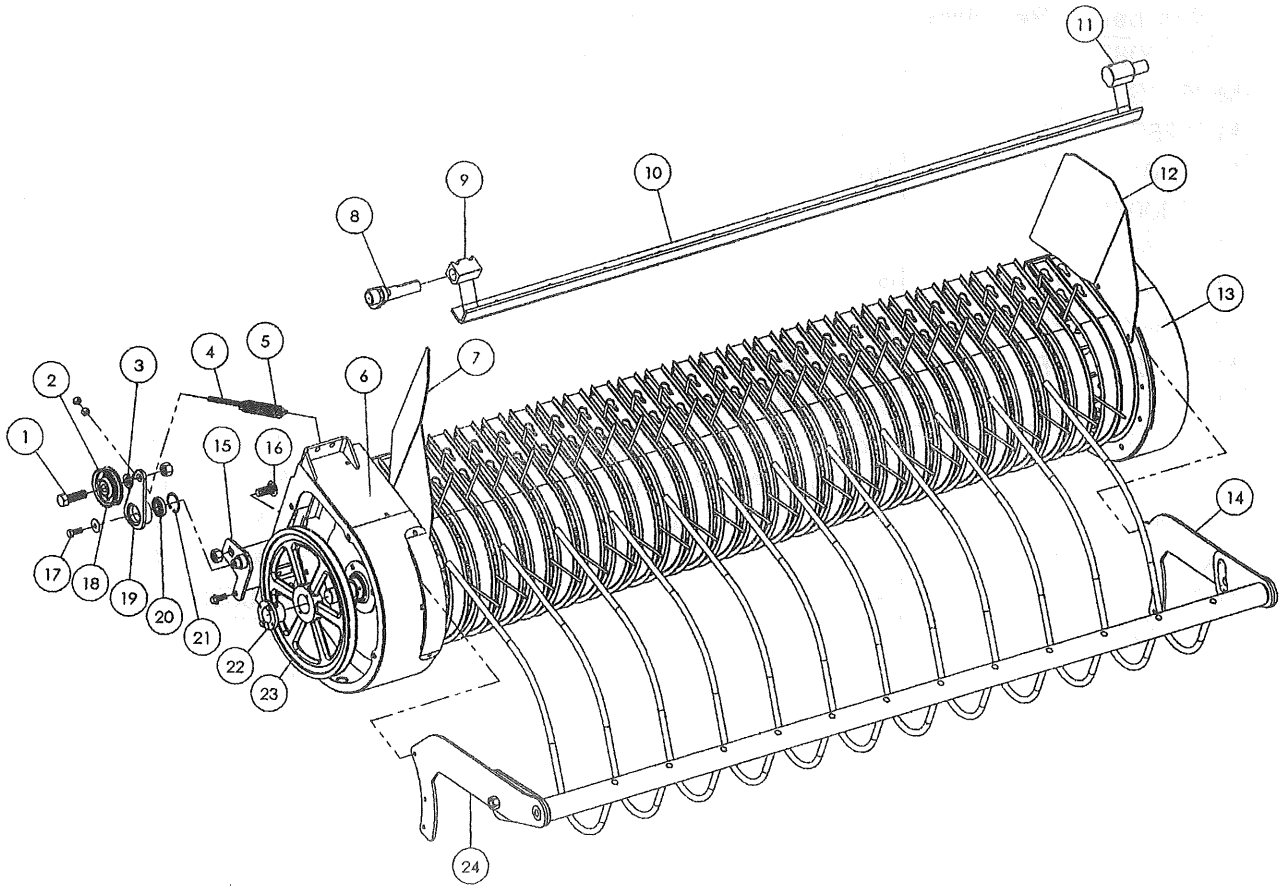

PICK UP

Model 2002-B Update

PICK UP
Model 2002-B Update
Canadian Prices

Item No.	Ordering Number	No. Required	Description	Stock Number	Suggested Retail
1	MC12W6	1	Tightening Rod	3802124769	28.67
2	MC832	1	Extention Spring	8301170344	15.80
3	MC11W3	1	Pickup Frame R/H	0518792697	253.69
4	BOC40045	1	5/8 x 1" Carriage Bolt/Nut	8100068900	0.93
5	MC12W4	1	Tightener Arm Bracket	6202076984	28.03
6	MC125B	1	Spacer, Pickup Belt Tightener	9301580704	21.33
7	MC830S	1	AG2352 Single Belt Idler	5701596138	21.55
8	BOC40085	1	5/8 x 2" Standard Bolt/Nut	4100044910	0.60
9	BOS24055	1	3/8 x 1 1/4" Standard Bolt/Nut	8000010359	0.14
10	MC12W5	1	Tightener Arm, Pickup Belt	6303816030	51.52
11	MC506	1	1630 Ball Bearing	5600357536	4.83
12	MC517	1	1.625 Inside Snapping	2300748666	10.10
13	MC812S	1	L 1 1/4" Hub	7700595997	8.04
14	MC827S	1	MBL127 B Belt Pulley	1505066272	68.38
15	MC115R	1	Pickup Shield R/H	9202784041	37.58
16	MC115L	1	Pickup Shield L/H	8102784979	37.58
17	MC11W2	1	Pickup Frame L/H	8301986808	26.81
18	MC142	1	Comb Arm R/H	5403936335	53.14
19	MC141	1	Comb Arm L/H	5605400510	72.90