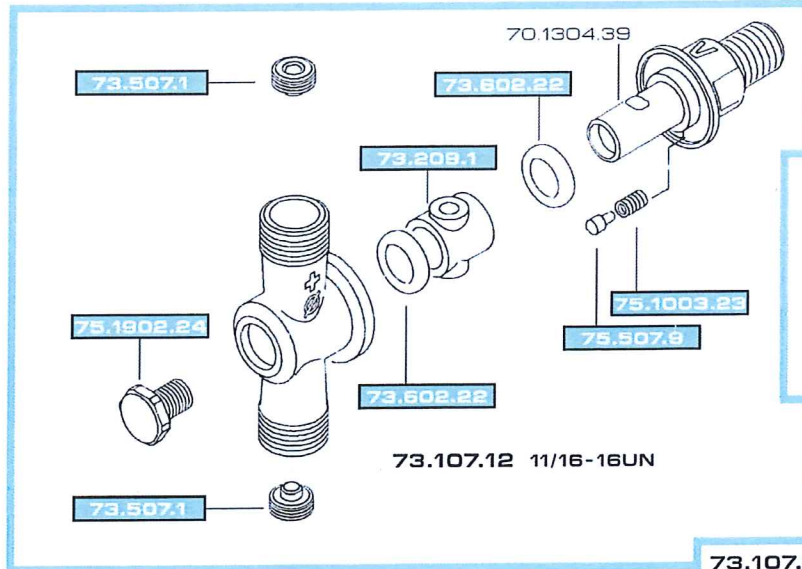

PRO JET STAR MIXER
NOZZLE

73.610.106
73.610.117

11/16-16UN

Variante/option

73.605.28

73.508.9

11/16-16UN

73.107.34 1/4" NPTF

70.1304.37

73.107.12 11/16-16UN

73.107.32 G1/4M.
1/4" BSPM.

23.602.34

73.602.22

260.602.14

73.508.9

73.605.68