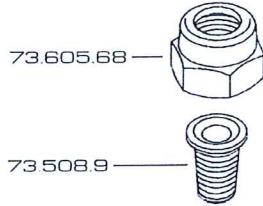

PRO JET STAR MIXER
NOZZLE

73.610.106
73.610.117

11/16-16UN

Variante/option

73.605.28

73.508.9

11/16-16UN

73.107.34 1/4" NPTF

70.1304.37

73.107.12 11/16-16UN

73.107.32 G1/4M.
1/4" BSPM.

23.602.34

73.602.22

260.602.14

73.508.9

73.605.68