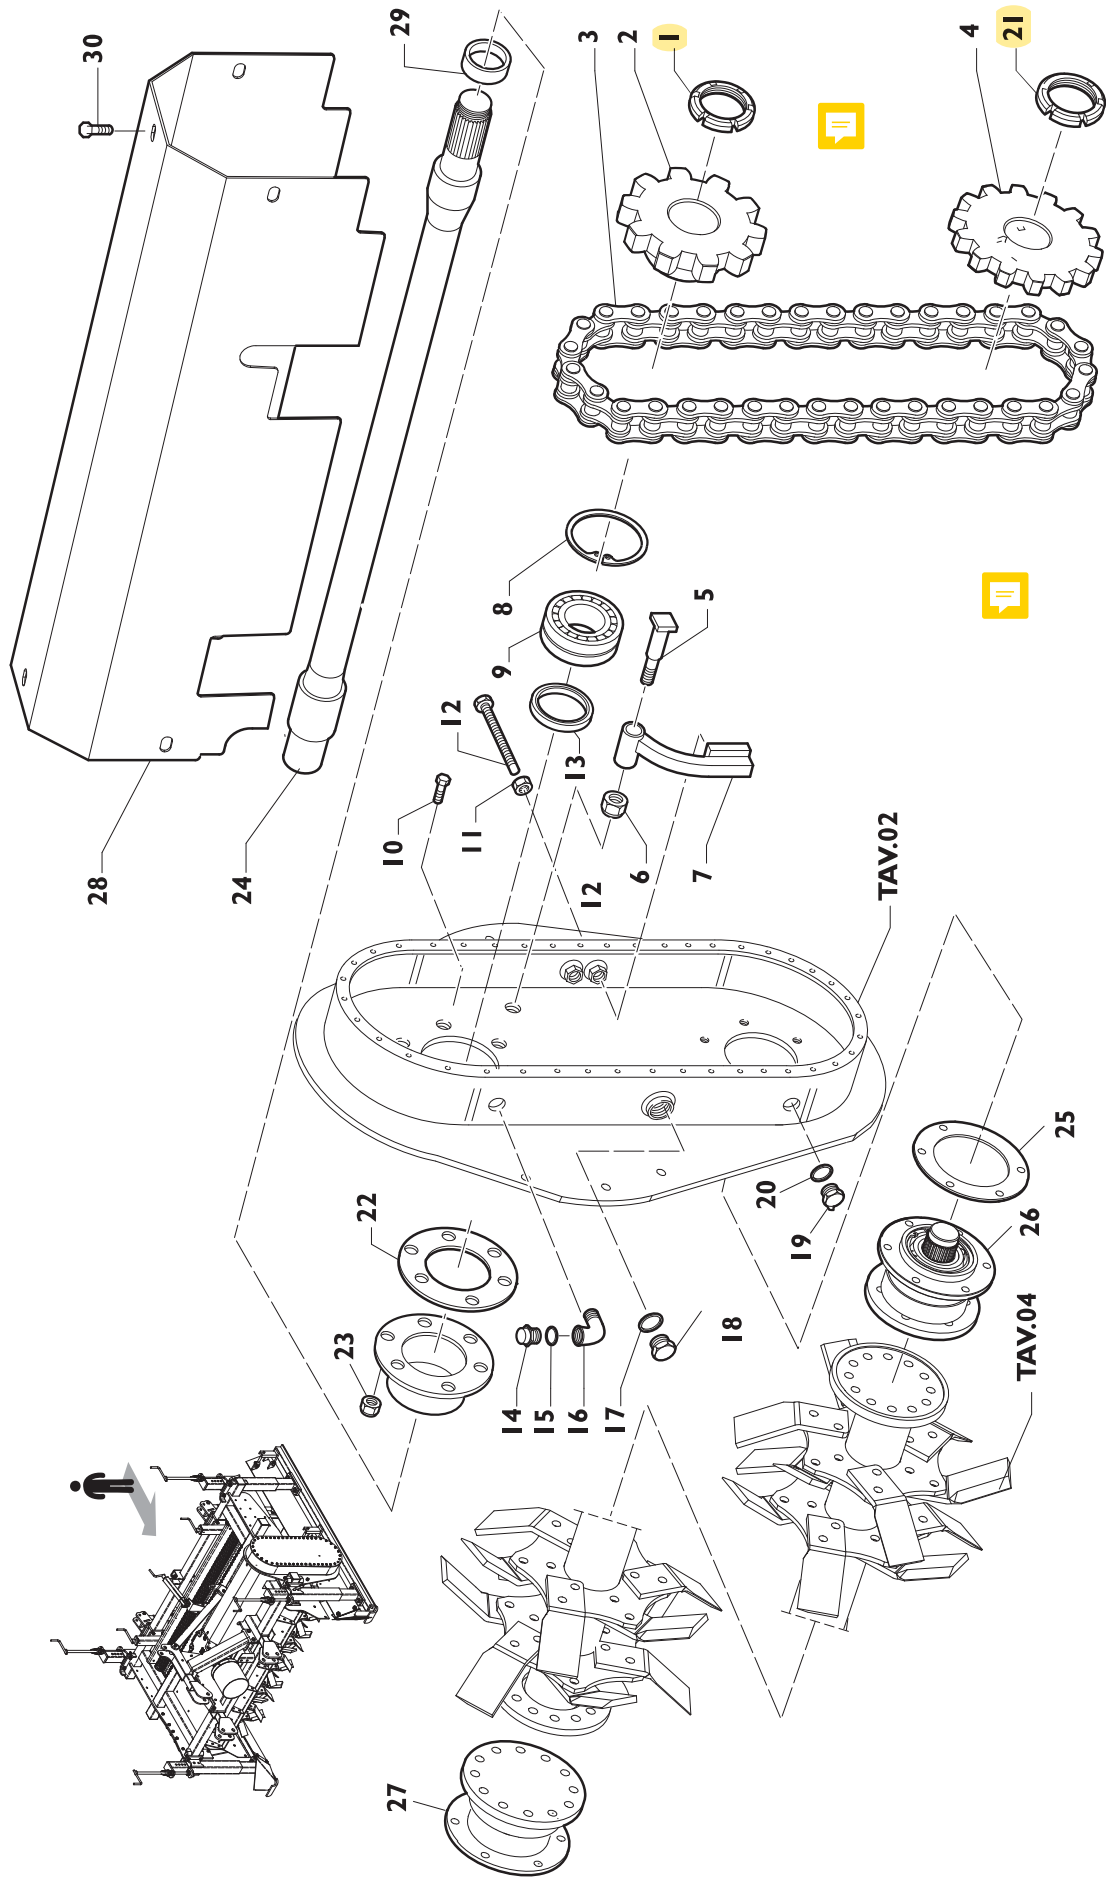

SOLEX-RSF 1x80"

Tav. 06

Catalogo Ricambi – Spare Parts List

Tav. 06

RIF.	CODE
1	S0.0601.1x80
2	S0.0602.1x80
3	S0.0603.1x80
4	S0.0604.1x80
5	S0.0605.1x80
6	S0.0606.1x80
7	S0.0607.1x80
8	S0.0608.1x80
9	S0.0609.1x80
10	S0.0610.1x80
11	S0.0611.1x80
12	S0.0612.1x80
13	S0.0613.1x80
14	S0.0614.1x80
15	S0.0615.1x80
16	S0.0616.1x80
17	S0.0617.1x80
18	S0.0618.1x80
19	S0.0619.1x80
20	S0.0620.1x80
21	S0.0621
22	S0.0622.1x80
23	S0.0623.1x80
24	S0.0624.1x80
25	S0.0625
26	S0.0626
27	S0.0627
28	S0.0628
29	S0.0629
30	S0.0630