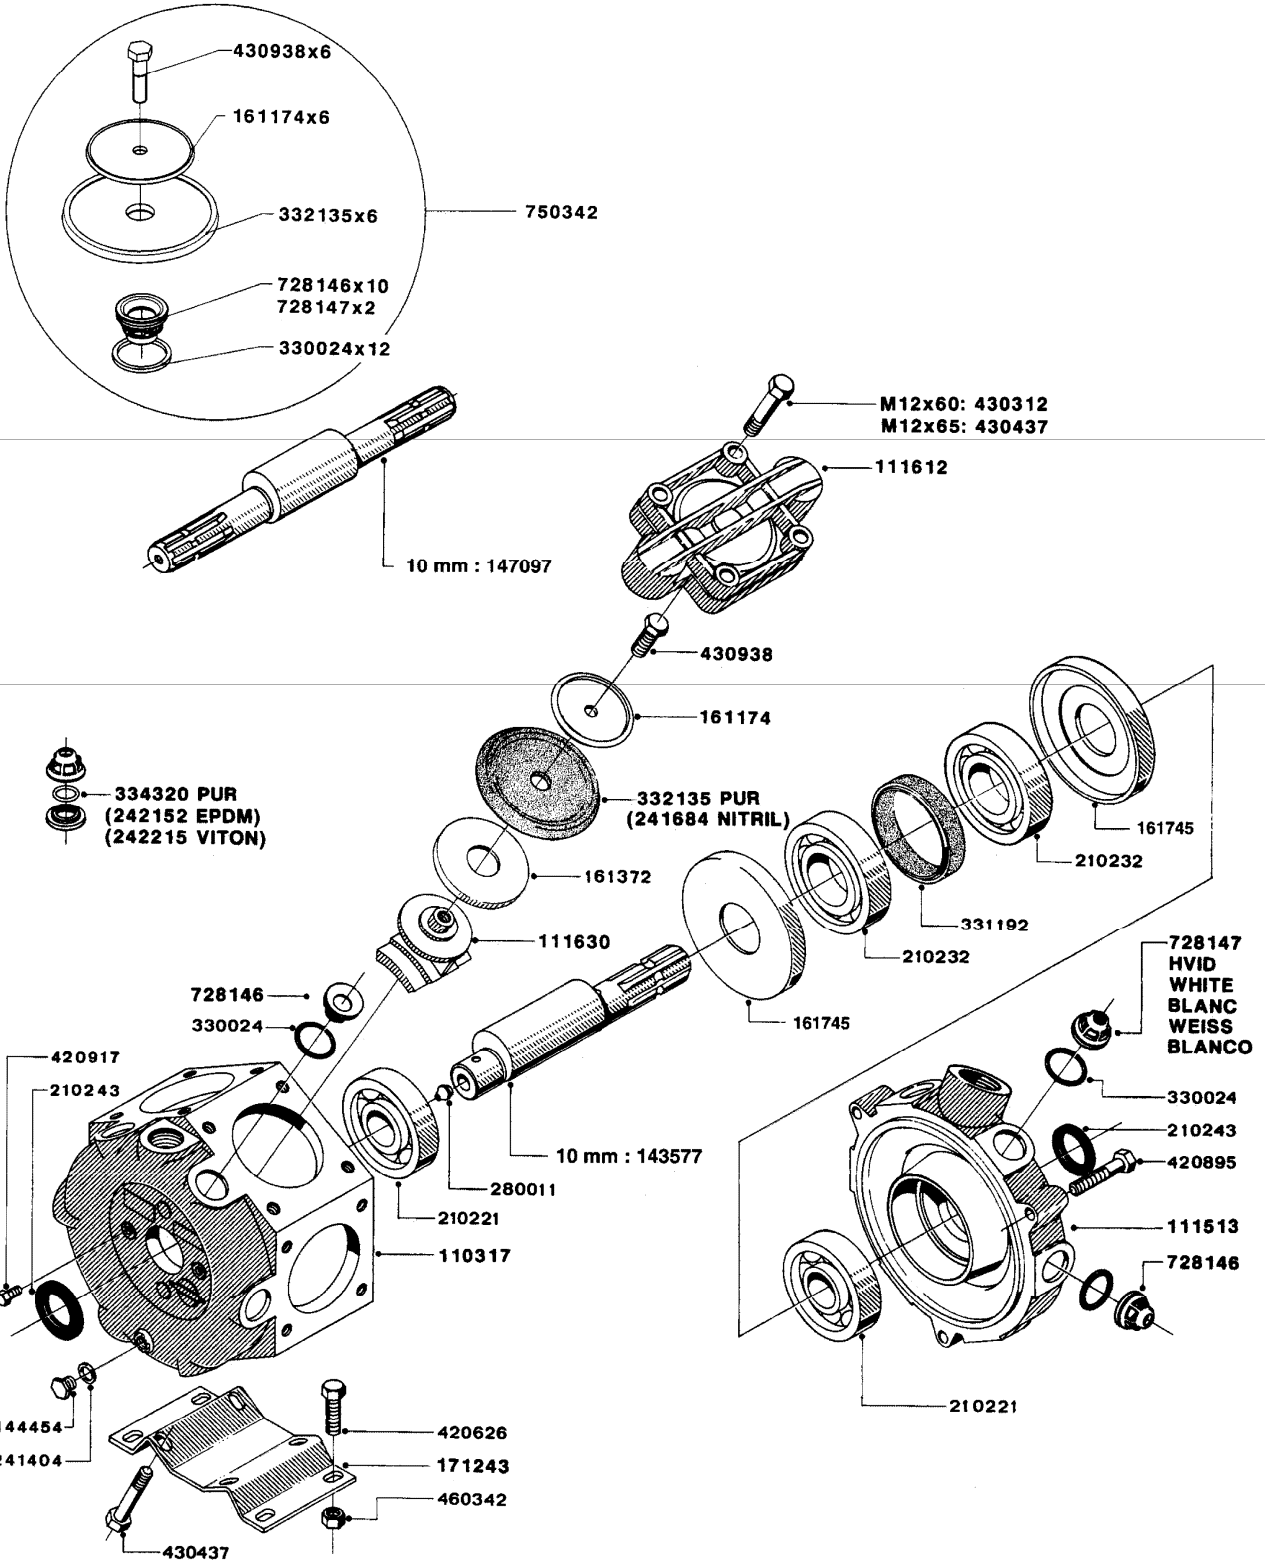

Pump 363/7  
1\_111, 17:10:11

Page 0  
Date 09.05.2017 11:13

Pump 363/7  
1\_111, 17:10:11

Page 1  
Date 09.05.2017 11:13

parts-n°	order qty	description
110317	1	PUMP CASING MODEL 360/361 PNTD
111513	1	CASTING F.363 PUMP 1.25" (FRNT)
111612	1	VALVE COVER 363 - 540 VERS.
111630	1	CONNECTING ROD 363/364-10 PUMP
143577	1	CRANK SHAFT F.363/462/463-10mm
144454	1	1/4" PIPE THREAD STOP.F/SEAL.R.
147097	1	CRANK SHAFT 363-463/10 THROUGH
161174	1	DIAPHRAGM DISC SS 361/363/364 PUMP
161372	1	DIAPHRAGM BACKING DISC, 320-361
161745	1	METAL SPACER F.363/463
171243	1	FOOT F/361 (PAINTED)17002400
210221	1	BEARING BALL 6407
210232	1	BEARING BALL 6310
210243	1	SEAL OIL 35 X 47 X 7
289064	1	ARAN.BUNA 1/4" HIDRAULICA
242152	1	O-RING D18.2X3 EPDM
242215	1	O-RING D18X3 VITON
280011	1	GREASE NIPPLE 1/8" SAE H TR
330024	1	O-RING D41,1/D34.5 X 3,5
331192	1	SPACER, MODEL 361/363
332135	1	DIAPHRAGM, POLY alt 33511400
334320	1	O-RING D18X3 POLYURETHANE
420626	1	BOLT HEX 8.8 DEL M10X20 FT
420895	1	BOLT HEX 8.8 RAW M10X60
420917	1	BOLT HEX 8.8 RAW M8X12 FT
430312	1	BOLT HEX 8.8 RAW M12X60
430437	1	BOLT HEX 8.8 RAW M12X65
430938	1	BOLT HEX SS M12 X 30
460342	1	NUT HEX M10 DEL DIN934
728146	1	VALVE FOR 361(726890/707932)
728147	1	VALVE FOR 361 WHITE WITH HOLE
750342	1	PUMP KIT 361/363 alt 75073700

Drawbars AR / MR  
7\_001, 17:10:11

Page 0

Date 09.05.2017 11:13

Drawbars AR / MR  
7\_001, 17:10:11

Page 1

Date 09.05.2017 11:13

parts-n°	order qty	description
619440	1	HEADTUBE FOR TURN.DRAWBAR
619491	1	TUBO EXTENSION ROTULA VR99
639257	1	DRAWBAR F.TANGO/BRAVO/CONDOR
639297	1	DRAWBAR CONDOR/MERCURY
639525	1	DRAWBAR LONG MERCURY/ZATURN
739538	1	TURNABLE DRAWBAR
739605	1	ROTULA C/LIMITADOR GIRO
835172	1	DRAWBAR STD. F.TG BV CR
835173	1	DRAWBAR RING HITCH ARROW
835185	1	DRAWBAR TURNABLE F.TG BV CR
835210	1	DRAWBAR TURNABLE V-ZA
835293	1	DRAWBAR RING HITCH