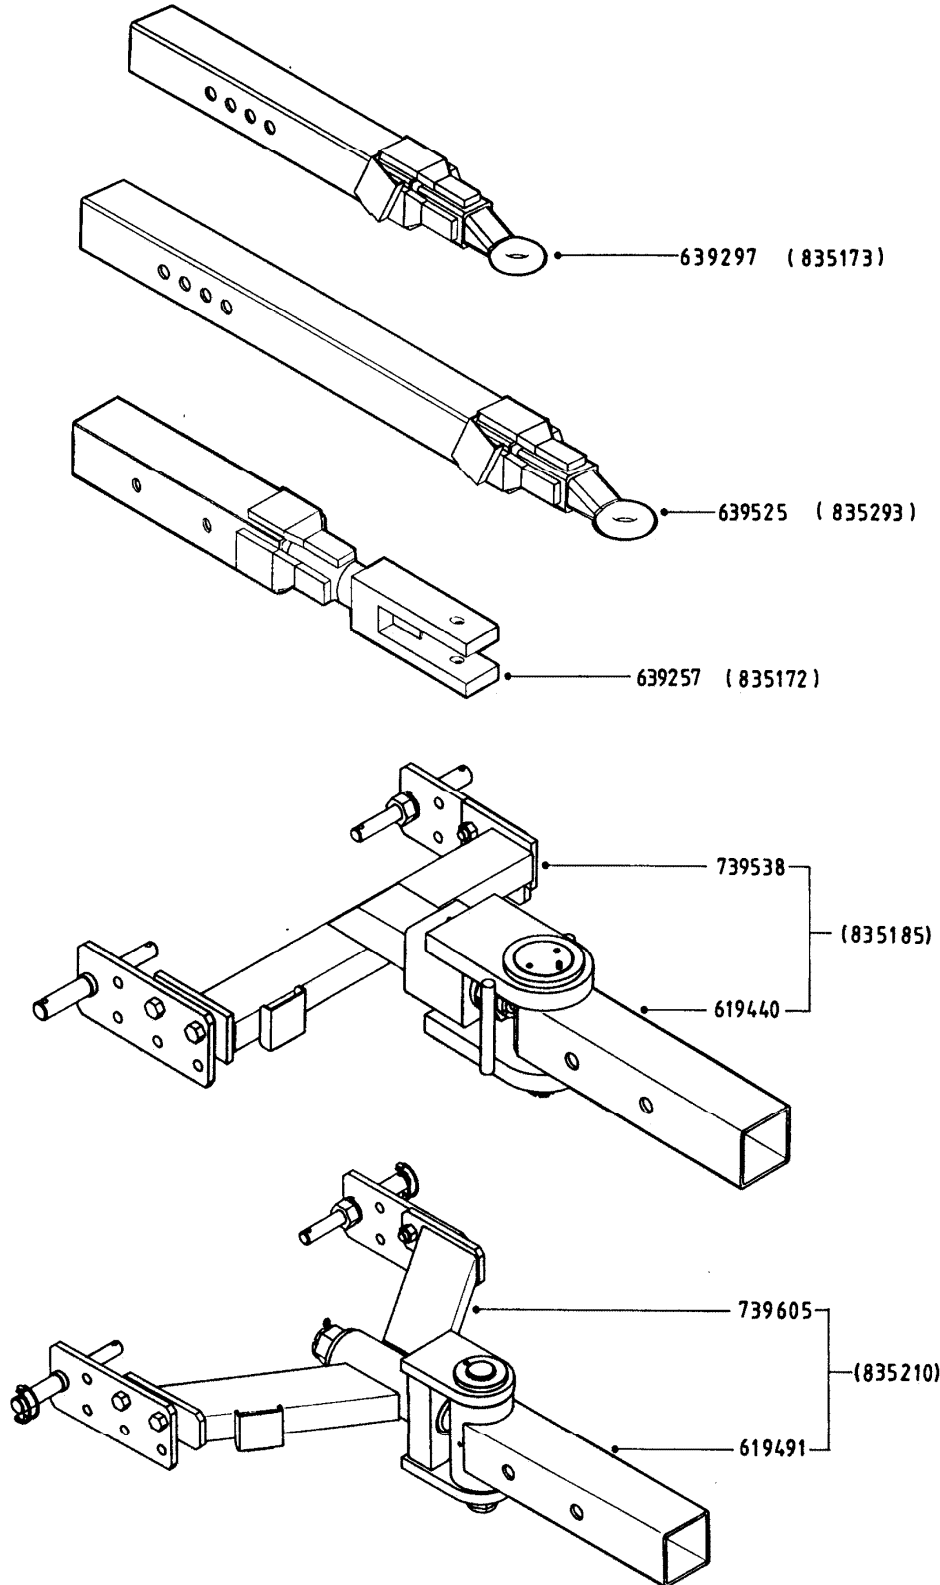

Pump 363/7  
1\_111, 17:10:11

Page 0  
Date 09.05.2017 11:13

Pump 363/7  
1\_111, 17:10:11

Page 1  
Date 09.05.2017 11:13

parts-n°	order qty	description
110317	1	PUMP CASING MODEL 360/361 PNTD
111513	1	CASTING F.363 PUMP 1.25" (FRNT)
111612	1	VALVE COVER 363 - 540 VERS.
111630	1	CONNECTING ROD 363/364-10 PUMP
143577	1	CRANK SHAFT F.363/462/463-10mm
144454	1	1/4" PIPE THREAD STOP.F/SEAL.R.
147097	1	CRANK SHAFT 363-463/10 THROUGH
161174	1	DIAPHRAGM DISC SS 361/363/364 PUMP
161372	1	DIAPHRAGM BACKING DISC, 320-361
161745	1	METAL SPACER F.363/463
171243	1	FOOT F/361 (PAINTED)17002400
210221	1	BEARING BALL 6407
210232	1	BEARING BALL 6310
210243	1	SEAL OIL 35 X 47 X 7
289064	1	ARAN.BUNA 1/4" HIDRAULICA
242152	1	O-RING D18.2X3 EPDM
242215	1	O-RING D18X3 VITON
280011	1	GREASE NIPPLE 1/8" SAE H TR
330024	1	O-RING D41,1/D34.5 X 3,5
331192	1	SPACER, MODEL 361/363
332135	1	DIAPHRAGM, POLY alt 33511400
334320	1	O-RING D18X3 POLYURETHANE
420626	1	BOLT HEX 8.8 DEL M10X20 FT
420895	1	BOLT HEX 8.8 RAW M10X60
420917	1	BOLT HEX 8.8 RAW M8X12 FT
430312	1	BOLT HEX 8.8 RAW M12X60
430437	1	BOLT HEX 8.8 RAW M12X65
430938	1	BOLT HEX SS M12 X 30
460342	1	NUT HEX M10 DEL DIN934
728146	1	VALVE FOR 361(726890/707932)
728147	1	VALVE FOR 361 WHITE WITH HOLE
750342	1	PUMP KIT 361/363 alt 75073700

Drawbars AR / MR  
7\_001, 17:10:11

Page 0

Date 09.05.2017 11:13

Drawbars AR / MR  
7\_001, 17:10:11

Page 1

Date 09.05.2017 11:13

parts-n°	order qty	description
619440	1	HEADTUBE FOR TURN.DRAWBAR
619491	1	TUBO EXTENSION ROTULA VR99
639257	1	DRAWBAR F.TANGO/BRAVO/CONDOR
639297	1	DRAWBAR CONDOR/MERCURY
639525	1	DRAWBAR LONG MERCURY/ZATURN
739538	1	TURNABLE DRAWBAR
739605	1	ROTULA C/LIMITADOR GIRO
835172	1	DRAWBAR STD. F.TG BV CR
835173	1	DRAWBAR RING HITCH ARROW
835185	1	DRAWBAR TURNABLE F.TG BV CR
835210	1	DRAWBAR TURNABLE V-ZA
835293	1	DRAWBAR RING HITCH