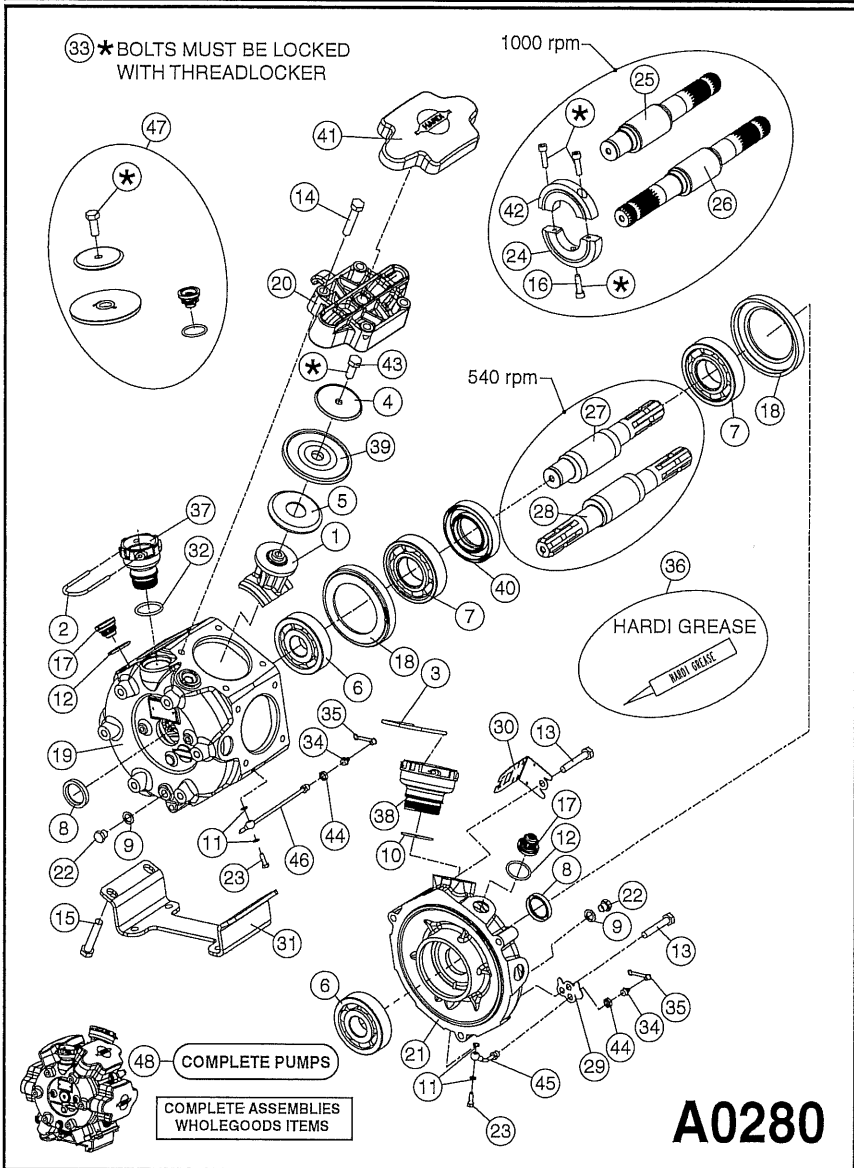

Pos.	parts-n°	order qty	description
19	11172000	1	PUMP HOUSE 364 MACHINED 5/4" BSP RED
20	11172800	1	VALVE COVER 363/364 MACHINED RED
21	11173200	1	FRONTPART 364, 1½" BSP RED
22	14010400	1	PLUG 1/4" BSP
23	14120400	1	BANJOBOLT M6 X 19
24	14120700	1	COUNTERWEIGHT 364/464-1000
25	14137300	1	CRANKSHAFT 364/464-5.5 1000
26	14137900	1	CRANKSHAFT 364/464-5.5 GG 1000
27	14137600	1	CRANKSHAFT 364/464-10
28	14138200	1	CRANKSHAFT 364/464-10 GG
29	16382900	1	GREASE NIPPLE PLATE, 364
30	16390600	1	BRACKET FOR RPM SENSOR
31	17002400	1	FOOT F. 36X PUMP, RED
32	24266600	1	O-RING D 38,0 X 4,0 70SH.NITR
33	28045503	1	LOCTITE 262 .5ML (.017oz.)
34	28163300	1	GREASE NIPPLE H1 M6X1 DIN 7412
35	28163400	1	CAP F. GREASENIPPLE YELLOW M6X1
36	28164600	1	HARDI PUMP GREASE S3 V550L 1
37	32242200	1	FITTING S67 5/4" KON. RG 2014
38	32242300	1	NIPPLE S93 1,5' KON.RG 2014
39	33511400	1	DIAPHRAGM PUMP 361/361/363/364 PUR

Pos.	parts-n°	order qty	description
40	33524200	1	DISTANCE RING/GREASE SPLIT
41	33524300	1	COVER PLASTIC 364 PUMP
42	39136200	1	HALFPART 364/464-1000
43	43099200	1	BOLT HEX SS M12 X 30 DIN933 A4
44	46134000	1	NUT HEX M10x1 H=2.3 NV=14 ELZIN
45	61096800	1	BANJOTUBE SHORT 364 COMPL.
46	61096900	1	BANJOTUBE LONG 364 COMPL.
47	75585900	1	PUMP KIT 364
48	82168100	1	PUMP 464-5.5 THROUGH SHAFT 1000RPM
48	82169500	1	PUMP 364-5.5-MED-1000
48	82169700	1	PUMP 364-5.5-MOD2-1000-120-AUS
48	82170000	1	PUMP 364-10-STD-540 FK
48	82170300	1	PUMP 364-10-MOD-540-GG
48	82170400	1	PUMP 364-10-MOD-540-120