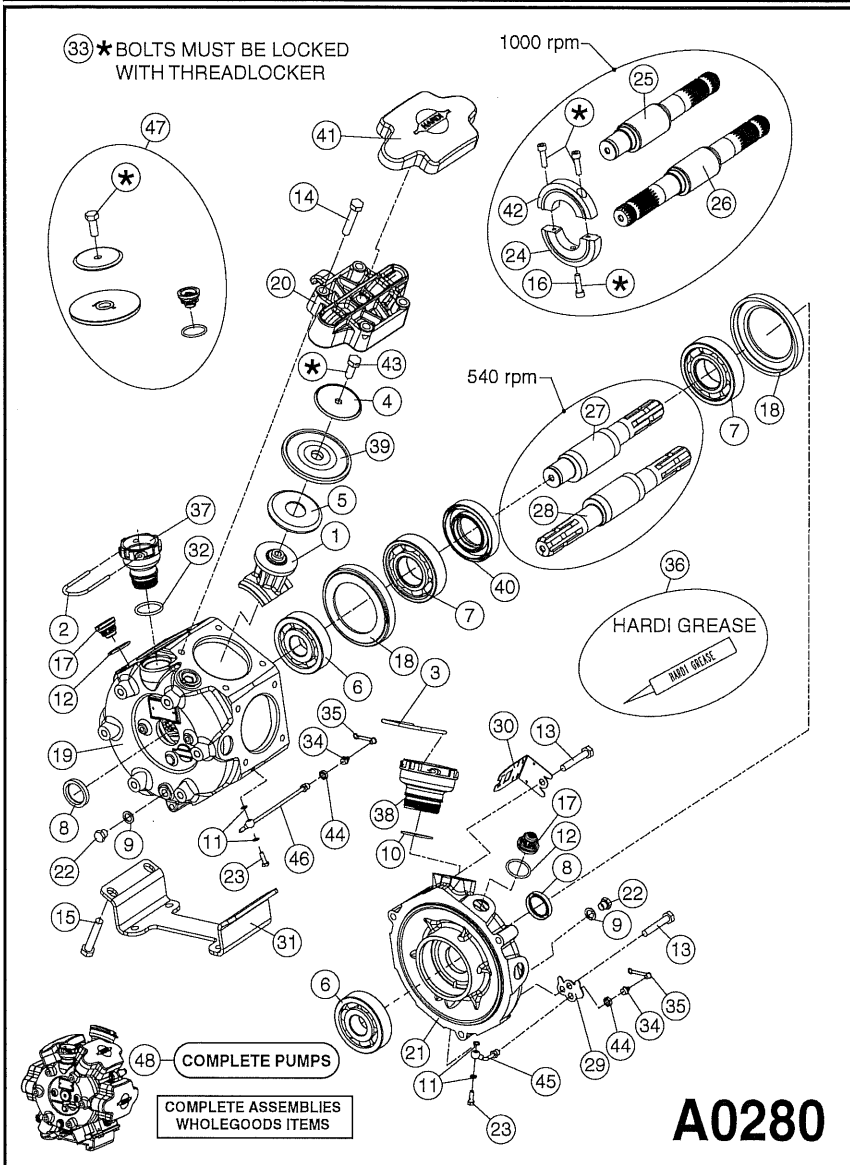

Pos.	parts-n°	order qty	description
19	11172000	1	PUMP HOUSE 364 MACHINED 5/4" BSP RED
20	11172800	1	VALVE COVER 363/364 MACHINED RED
21	11173200	1	FRONTPART 364, 1½" BSP RED
22	14010400	1	PLUG 1/4" BSP
23	14120400	1	BANJOBOLT M6 X 19
24	14120700	1	COUNTERWEIGHT 364/464-1000
25	14137300	1	CRANKSHAFT 364/464-5.5 1000
26	14137900	1	CRANKSHAFT 364/464-5.5 GG 1000
27	14137600	1	CRANKSHAFT 364/464-10
28	14138200	1	CRANKSHAFT 364/464-10 GG
29	16382900	1	GREASE NIPPLE PLATE, 364
30	16390600	1	BRACKET FOR RPM SENSOR
31	17002400	1	FOOT F. 36X PUMP, RED
32	24266600	1	O-RING D 38,0 X 4,0 70SH.NITR
33	28045503	1	LOCTITE 262 .5ML (.017oz.)
34	28163300	1	GREASE NIPPLE H1 M6X1 DIN 7412
35	28163400	1	CAP F. GREASENIPPLE YELLOW M6X1
36	28164600	1	HARDI PUMP GREASE S3 V550L 1
37	32242200	1	FITTING S67 5/4" KON. RG 2014
38	32242300	1	NIPPLE S93 1,5' KON.RG 2014
39	33511400	1	DIAPHRAGM PUMP 361/361/363/364 PUR

Pos.	parts-n°	order qty	description
40	33524200	1	DISTANCE RING/GREASE SPLIT
41	33524300	1	COVER PLASTIC 364 PUMP
42	39136200	1	HALFPART 364/464-1000
43	43099200	1	BOLT HEX SS M12 X 30 DIN933 A4
44	46134000	1	NUT HEX M10x1 H=2.3 NV=14 ELZIN
45	61096800	1	BANJOTUBE SHORT 364 COMPL.
46	61096900	1	BANJOTUBE LONG 364 COMPL.
47	75585900	1	PUMP KIT 364
48	82168100	1	PUMP 464-5.5 THROUGH SHAFT 1000RPM
48	82169500	1	PUMP 364-5.5-MED-1000
48	82169700	1	PUMP 364-5.5-MOD2-1000-120-AUS
48	82170000	1	PUMP 364-10-STD-540 FK
48	82170300	1	PUMP 364-10-MOD-540-GG
48	82170400	1	PUMP 364-10-MOD-540-120