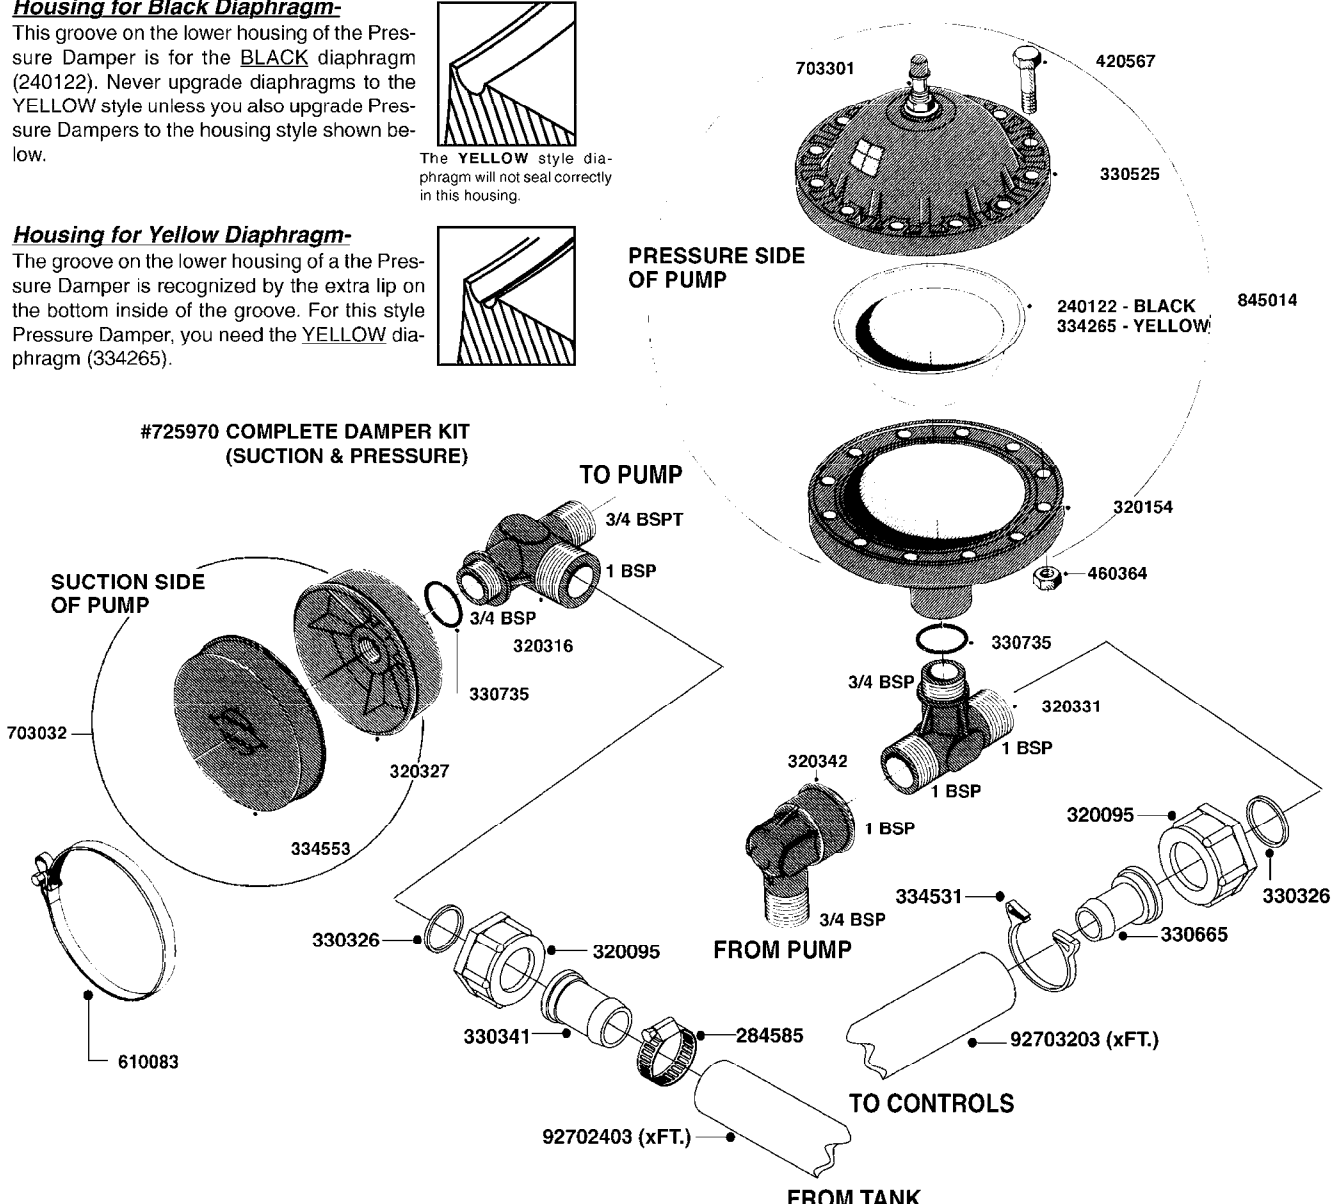

Housing for Yellow Diaphragm-

The groove on the lower housing of a the Pressure Damper is recognized by the extra lip on the bottom inside of the groove. For this style Pressure Damper, you need the **YELLOW** diaphragm (334265).