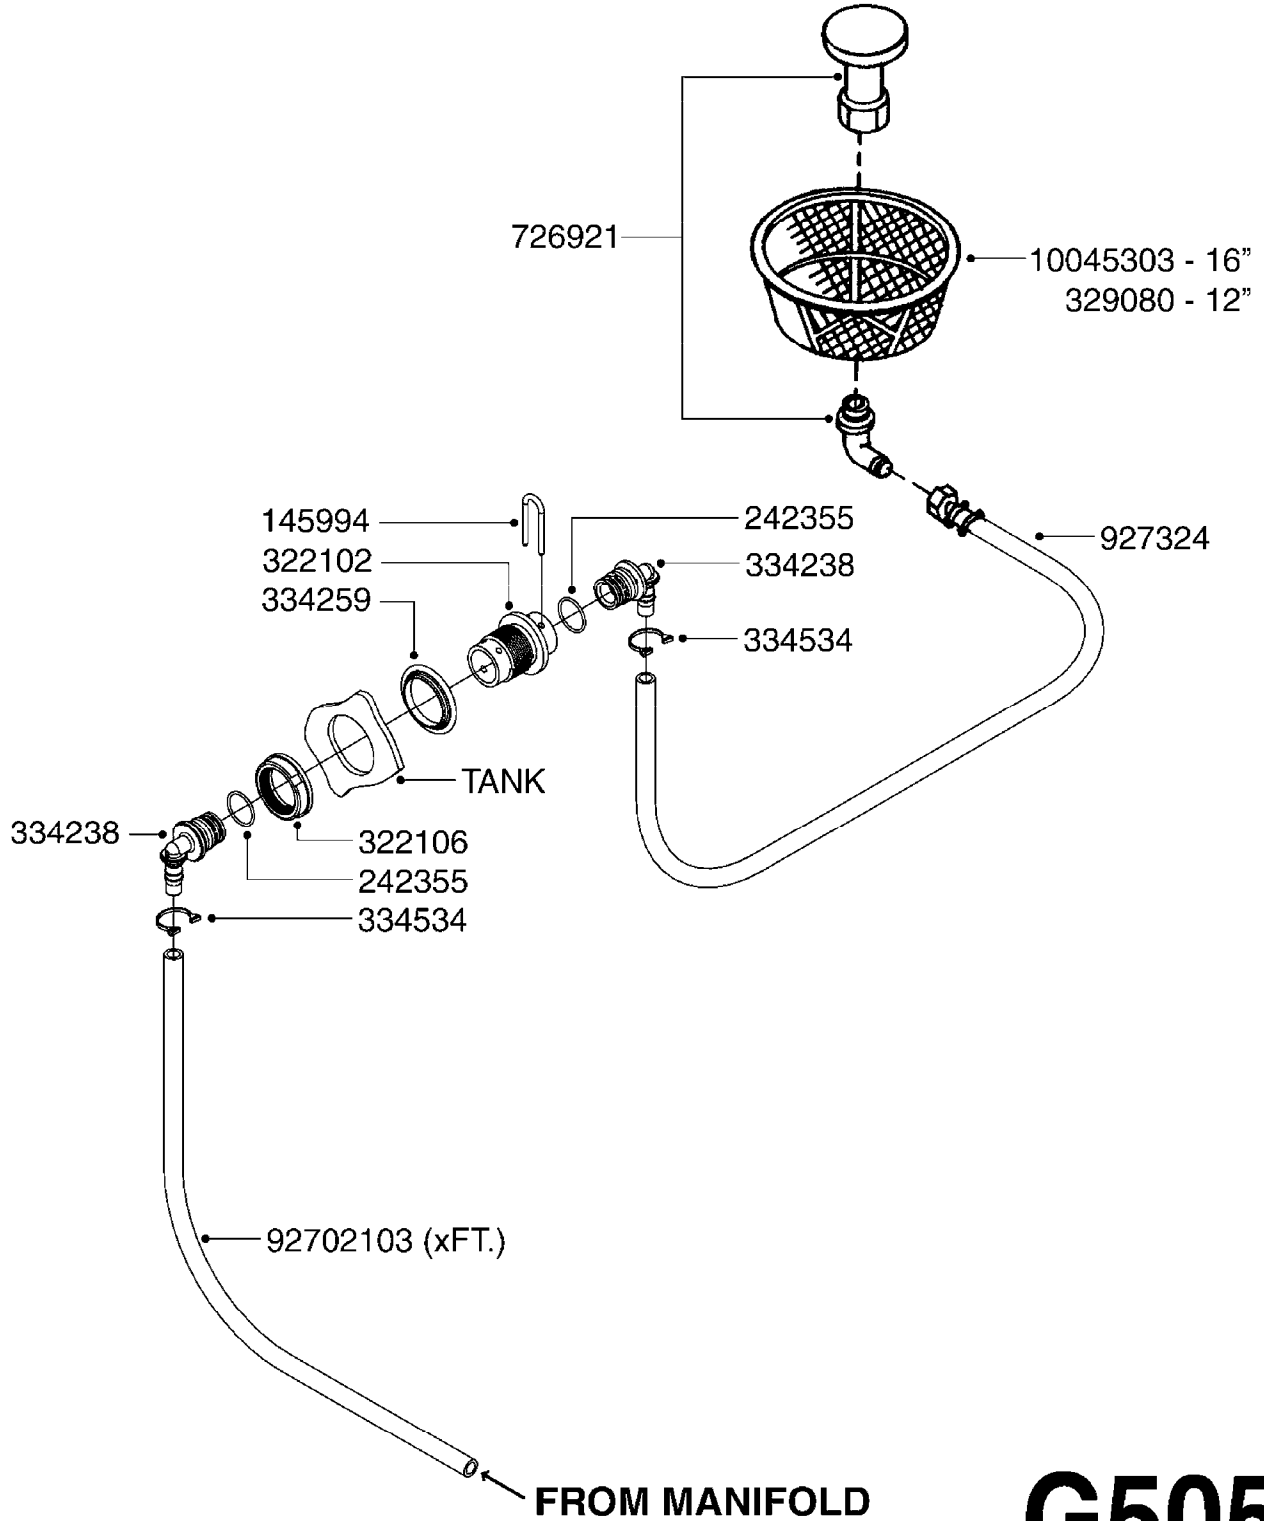

G505

POWDER MIXER
G505-HIN, 05:05:11

Page 1

Date 19.03.2013 9:39

parts-n°	order qty	description
145994	1	FITT.DK S-40 FORK
242355	1	O-RING D19.2X3.0 VITON F.S-40
322102	1	FITT.DK S-40 BULKHEAD
322106	1	FITT.DK S-40 BULKHEAD NUT
329080	1	FILTER BASKET 12"
334238	1	FITT.DK S-40 ELB.1/2'
334259	1	GASKET F. S-40 BULKHEAD
334534	1	CLAMP HOSE PLASTIC 1/2"
726921	1	POWDER MIXER F.STRAINER BASKET
927324	1	HOSE R PRESSURE D12-80-200 BAR
10045303	1	FILTER BASKET 16"
92702103	1	HOSE R X1/2" X300PSI WP X0012"