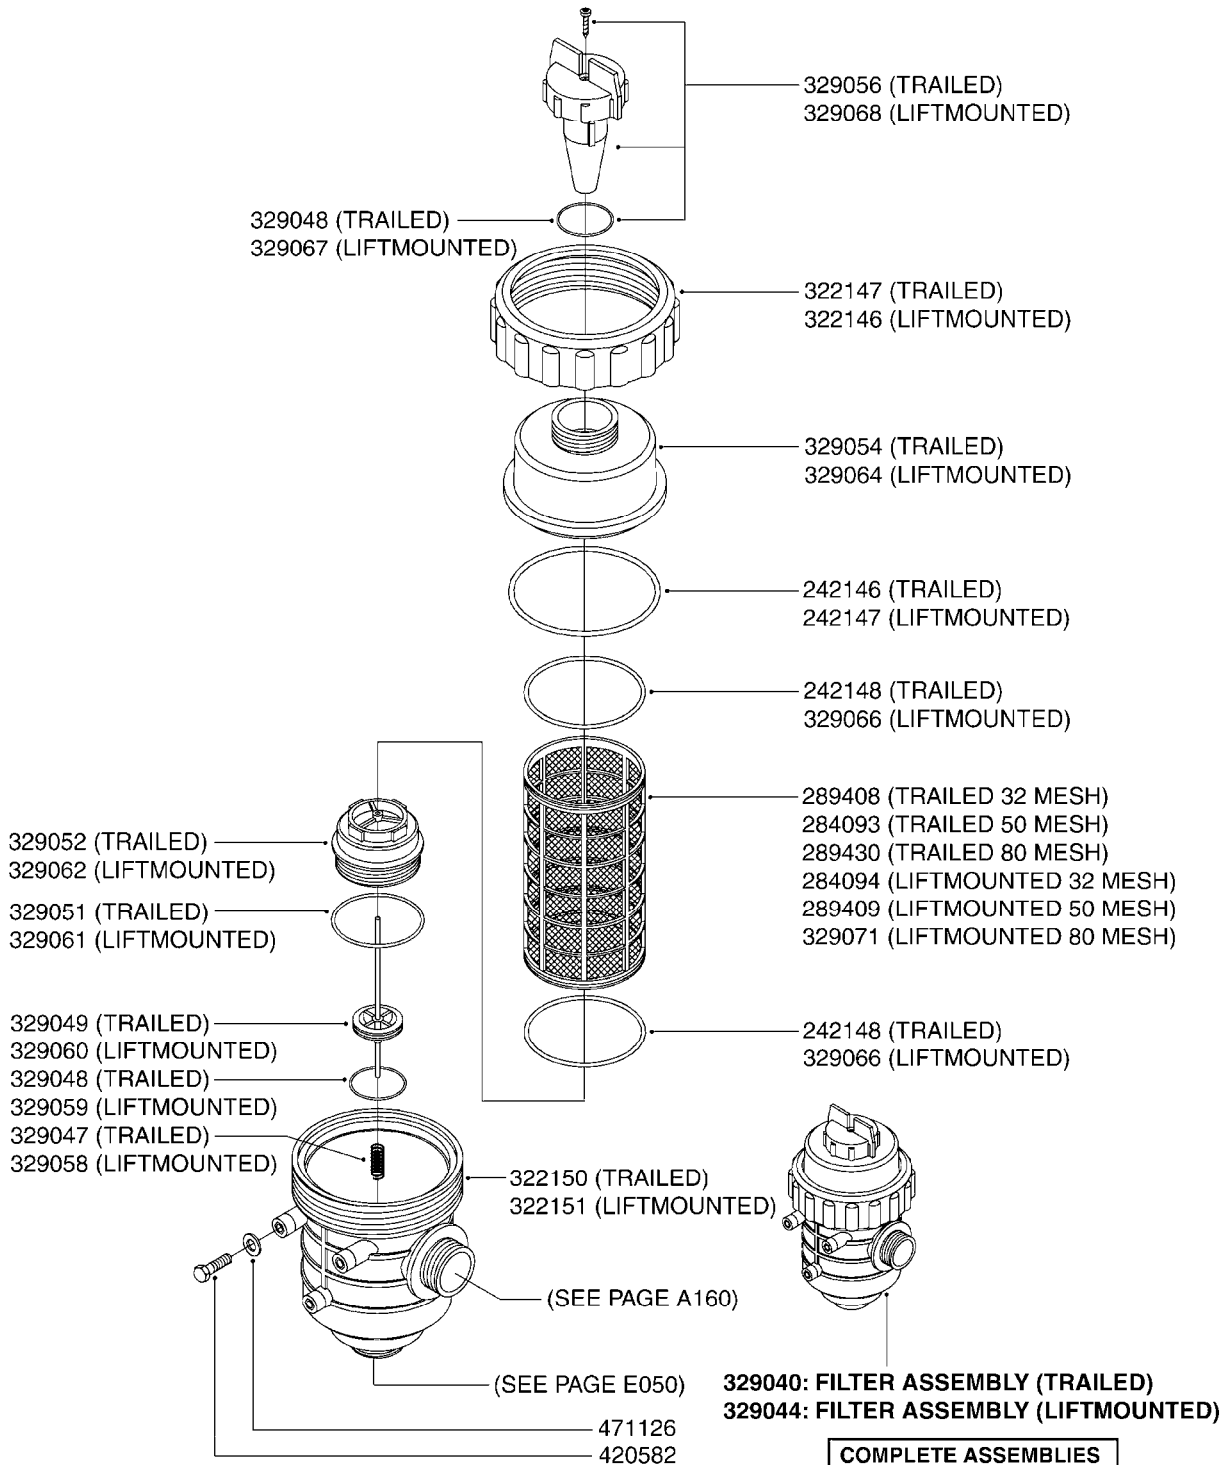

B430

SUCTION FILT.-VINEYARD&ORCHARD
B430-HIN, 05:09:12

Page 1
Date 19.03.2013 9:39

parts-n°	order qty	description
242146	1	O-RING 140 X 126 X 7
242147	1	O-RING 105,6x95X5.3
242148	1	O-RING 109.2 X 104 X 2
284093	1	FILTER SCREEN F.ARAG 50 MESH
284094	1	FILTER SCREEN F. ARAG 32 MESH
289408	1	FILTER SCRNR ARAG 32 MESH WHITE
289409	1	FILTER SCRNR ARAG 50 MESH BLUE
289430	1	FILTER SCRNR ARAG 80 MESH RED
322146	1	THREADED RING F/FILTER 170
322147	1	THREADED RING F/FILTER 200
322150	1	FILTER CASING 1.5"BSP ARAG
322151	1	FILTER HOUSING 170
329040	1	FILTER ARAG 1.5" 32 MESH TRAIL
329044	1	SUCTION FILTER ASSY. ARAG 1"
329047	1	SPRING F. ARAG FILTER 1-1/2"
329048	1	O-RING F. 1-1/2" FILTER
329049	1	PLUNGER F. ARAG VALVE 1-1/2"
329051	1	O-RING F.ARAG FILTER 1-1/2"
329052	1	FITTING F.ARAG FILTER 1-1/2"
329054	1	FILTER HOUSING LID 1-1/2"
329056	1	YELLOW LOCKING RETAINER 1-1/2"
329058	1	SPRING F. ARAG FILTER 1"
329059	1	O-RING F. 1" FILTER
329060	1	PLUNGER F. ARAG VALVE 1"
329061	1	O-RING F.ARAG FILTER 1"
329062	1	FITTING F.ARAG FILTER 1"
329064	1	FILTER HOUSING LID 1"
329066	1	O-RING F.ARAG FILTER 1"
329067	1	O-RING F. 1" FILTER
329068	1	YELLOW LOCKING RETAINER 1"
329071	1	FILTER SCRNR ARAG 80 MESH RED
420582	1	BOLT HEX 8.8 DEL M8X20 FT
471126	1	WASHER D16/D8.4X1.6 SS