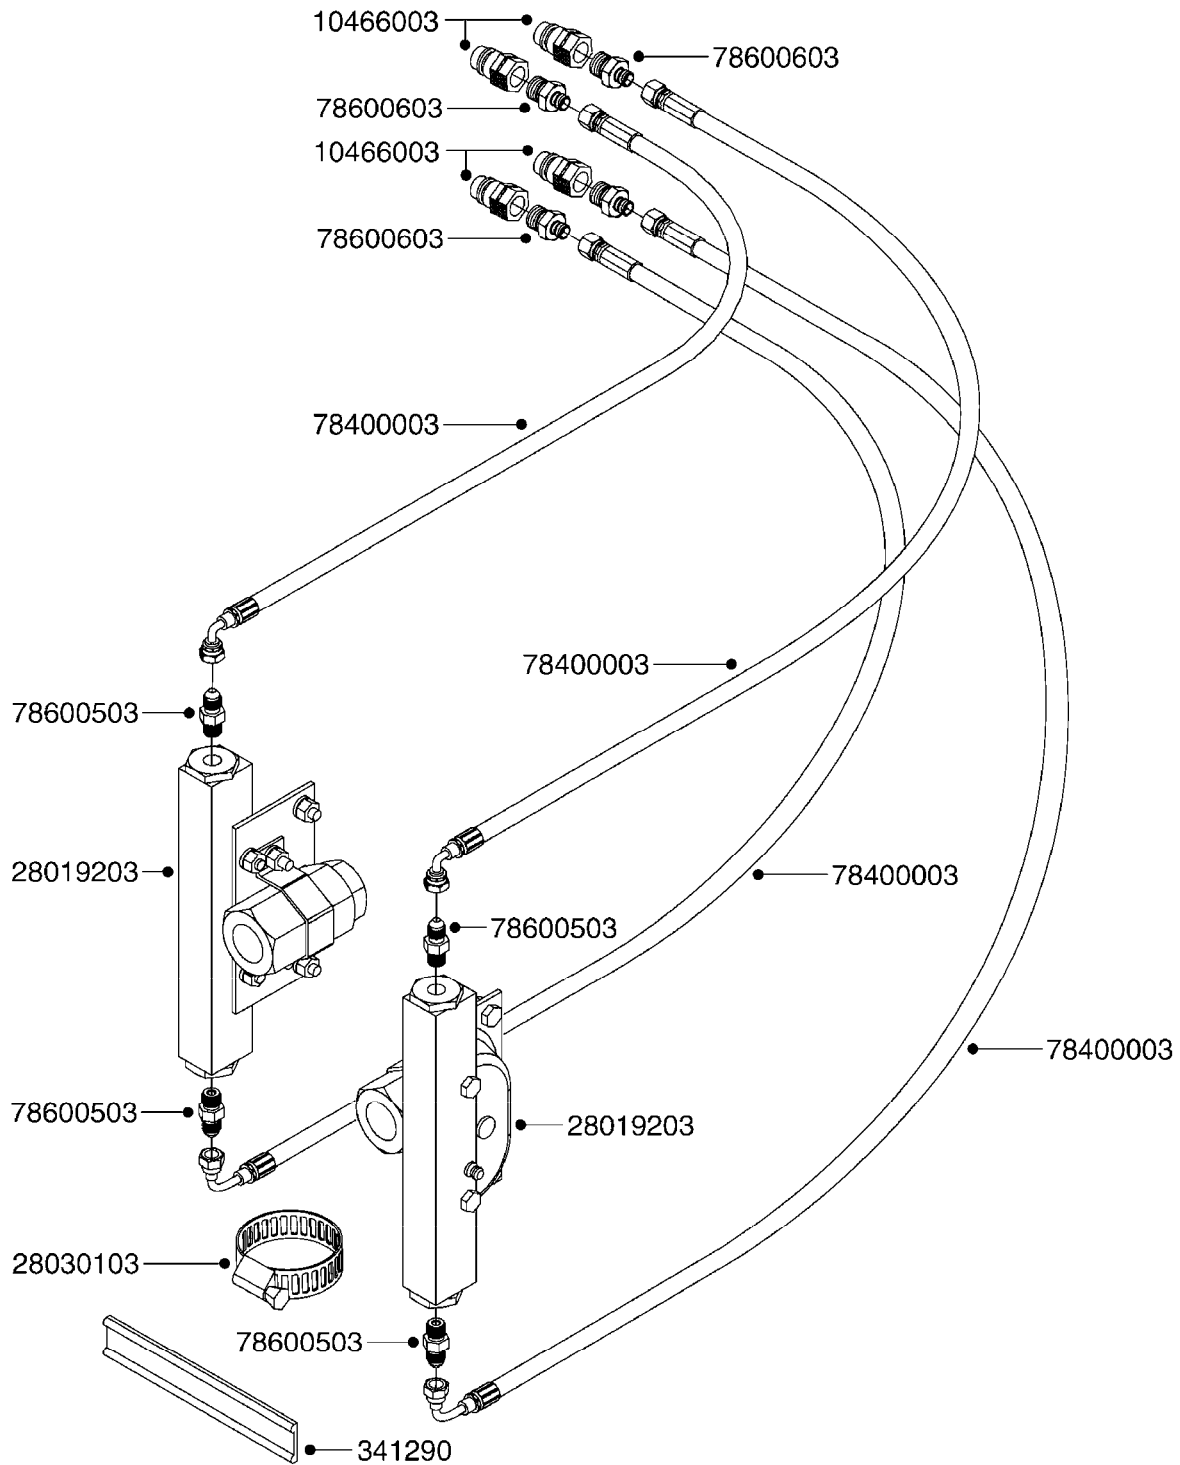

C470

HYD - REMOTE SECTION VALVES
C470-HIN, 15:06:07

Page 1

Date 19.03.2013 9:39

parts-n°	order qty	description
341290	1	RUBBER STRAP, L=110
10466003	1	COUPLER PIONEER 8010-04 1/2NPT
28019203	1	VALVE HYD SHUTOFF 3/4"NPT
28030103	1	CLAMP HOSE GEAR P5/4-S1.5"6724
78400003	1	HOSE 1/4X 8' 90F JIC-STRF JIC
78600503	1	FITTING 1/8NPT X 7/16JIC M X M
78600603	1	FITTING 1/2NPT X 7/16JIC M X M