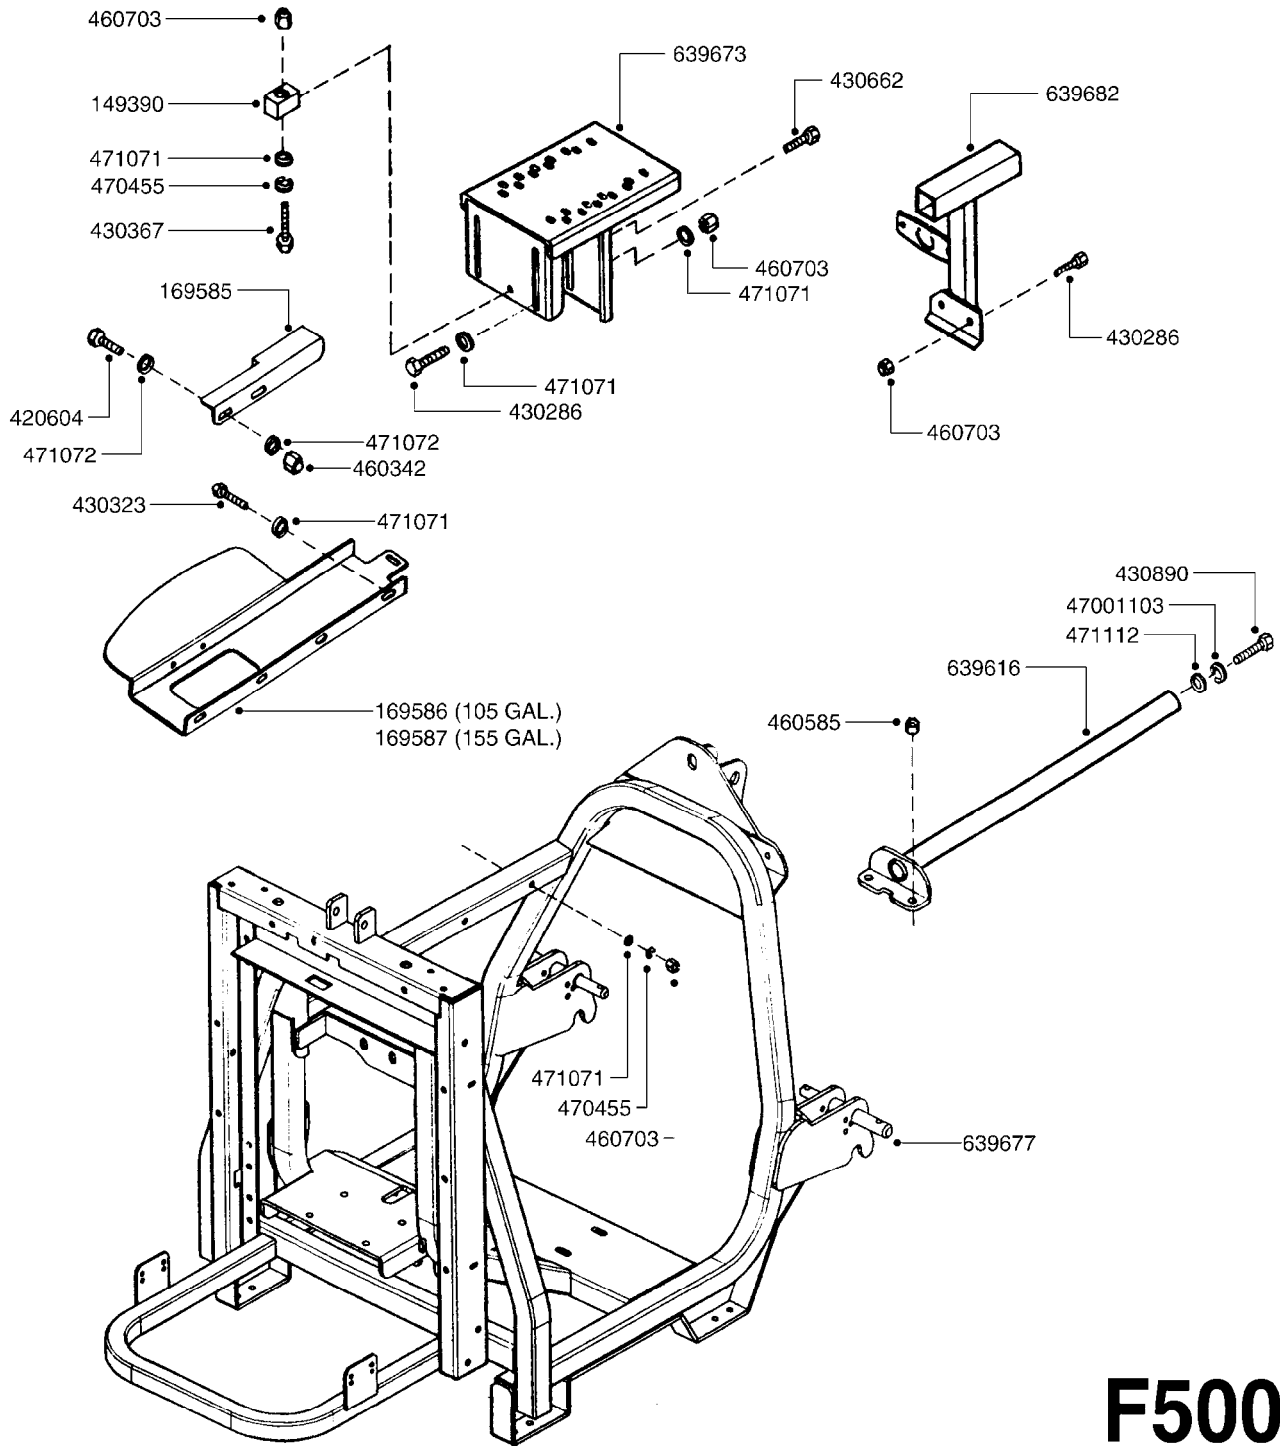

Page 1
Date 19.03.2013 9:39

parts-n°	order qty	description
113640	1	HOSEBARB, BSP, 1-1/2" 90°
169567	1	BRACKET F.15 L TANK ZENIT
169594	1	MT.BRACKET DISTRIB. ZENIT
200040	1	FITT. ARAG 1"
215040	1	PLUG M 1"
239074	1	HEX NIPPLE 1'X3/4'
242177	1	O-RING D25.4 X 20.2 X 2.6
284237	1	CLAMP HOSE GEAR D20/30
289349	1	BALL VALVE 3/8" M-H
320084	1	FITT.DK NUT 1/2" BSP
320095	1	FITT.DK NUT 1" BSP
320132	1	FITT.DK HN 1" BSP
320482	1	FITT.DK ELB. 1/2" BSP 60 DEG.
320563	1	FITT.DK 3 WAY 1/2" 110 DEG.
320644	1	FITT.DK ELB.3/4"HB X 1" BSP
320795	1	FITT.DK NUT 1-1/2" BSP JAMB
321322	1	SCREW CAP F. S80 X 4
321333	1	FITT.DK BULK 1-1/2" X 1"F BSP
321344	1	DRAIN SCREW 1" BSP RED
322128	1	NIPPLE 1/2"
322153	1	FILTER CASING 170
322154	1	SCREW COVER D355
329016	1	MOUNT BRACKET ILEMO
329057	1	FITTING TEE 1" F-F-F
329076	1	PLUG 1/2" M.
329077	1	FITTING 1" TO 1/2" ARAG
329078	1	SAFETY VALVE 290 PSI
329080	1	FILTER BASKET 12"
330072	1	O-RING D53,5/D45,5X4
330212	1	O-RING D19/D14X2.4 F.1/2"NUT
330326	1	O-RING D30/D24X2 F.1"NUT
330341	1	FITT.DK HB 1" F. 1" NUT
330687	1	FITT.DK HB 1/2" F. 1/2" NUT
332577	1	O-RING D38/D30X4 F.1" PUR.
332592	1	O-RING D26/D20X3
334534	1	CLAMP HOSE PLASTIC 1/2"
349035	1	FITTING STRAIGHT 1/2" D20
359256	1	CLEAN WATER TANK 4 GAL. ZENIT
370473	1	NOZZLE INJECTOR 5066-2.0
390487	1	CORD NYLON F.SIGHT GAUGE 4500m
420582	1	BOLT HEX 8.8 DEL M8X20 FT
421046	1	BOLT HEX 8.8 DEL M8X25 FT
460143	1	NUT HEX M8 LOCK
471116	1	WASHER D8 TENSION
480487	1	PIN M5X60 SLOTTED GALV
724978	1	1/2" DISTRIBUTOR TYP.3
927205	1	HOSE R X CLEAR X 3/4 X 0012"
927231	1	HOSE R X PVCX3/4 CLR/BRD 0012"
976183	1	DECAL COMPANY 185 X 300
978995	1	DECAL "ZENIT 400"
978996	1	DECAL "ZENIT 600"
10619703	1	SCREW SS #6x3/4' SELF TAPPING
28029903	1	CLAMP HOSE GEAR P3/4"-S1" 6712
82200002	1	TANK 105 GALLON ZENIT 400L
82200102	1	TANK 155 GALLON ZENIT 600L
92702103	1	HOSE R X1/2" X300PSI WP X0012"
92712403	1	HOSE R X1" X300PSI WP X0012"