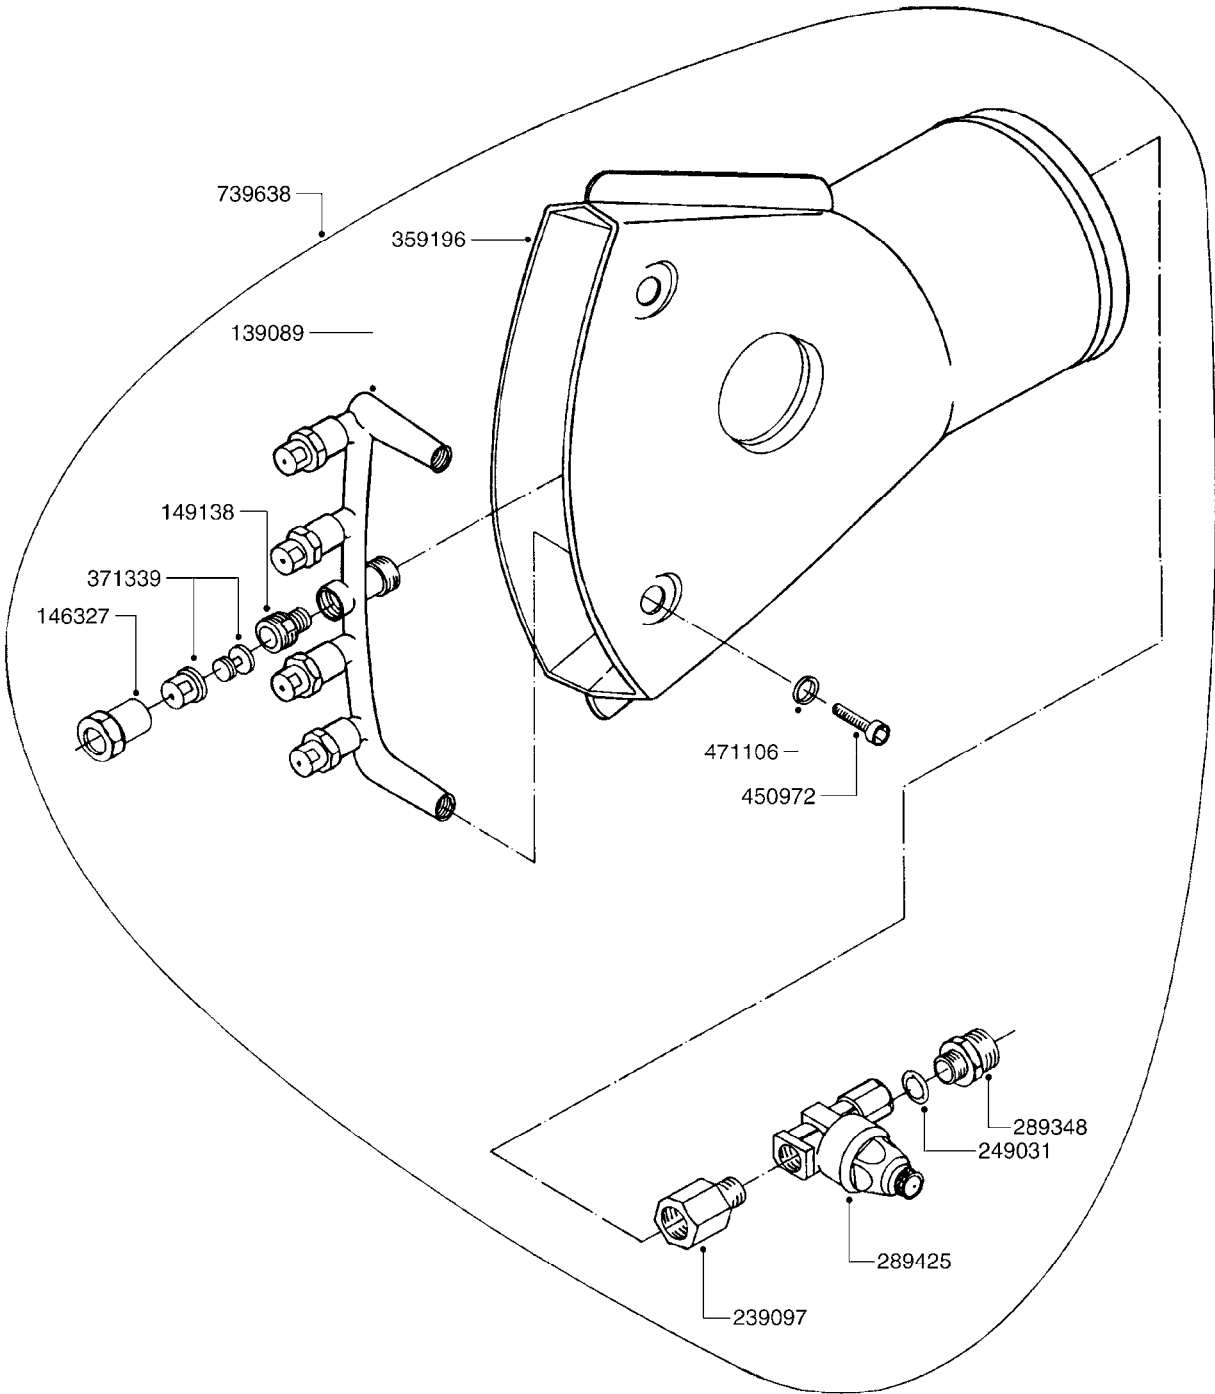

K370

HYDROPNEUM. SPOUTS 3 OUTLETS
K370-HIN, 01:01:01

Page 1

Date 19.03.2013 9:39

parts-n°	order qty	description
129147	1	HYDROPNEUMATIC MANIFOLD 3 OUT.
146327	1	UNION NUT 3/8" BRASS
149138	1	ADAPTER FOR NOZZLE H
239097	1	HYDROPNEUMATIC MANIFOLD ADAPT.
249031	1	O-RING
289348	1	ADAPTER 1/2" - 1/4"
289425	1	NON-DRIP
359195	1	FISHTAIL SPOUT - 3 OUTLETS
371339	1	NOZZLE ALBUZ BROWN WITH SWIRL
450972	1	SCREW M6X15 ALLEN GALV.
471106	1	WASHER D6
739629	1	WHITE SPOUT D.100 CPL W/3 NOZZ

24002503 - Ø 5" (125mm)

24002403 - Ø 4" (100mm)

259034 - Ø 5" (125mm) L=29-1/2" (750mm) PVC

259035 - Ø 4-3/8" (110mm) L=39-3/8" (1000mm) PVC

349012 - Ø 4" (100mm) L=37-3/8" (950mm) PVC

349026 - Ø 5-1/2" (140mm) / Ø 4-3/8" (110mm) PVC