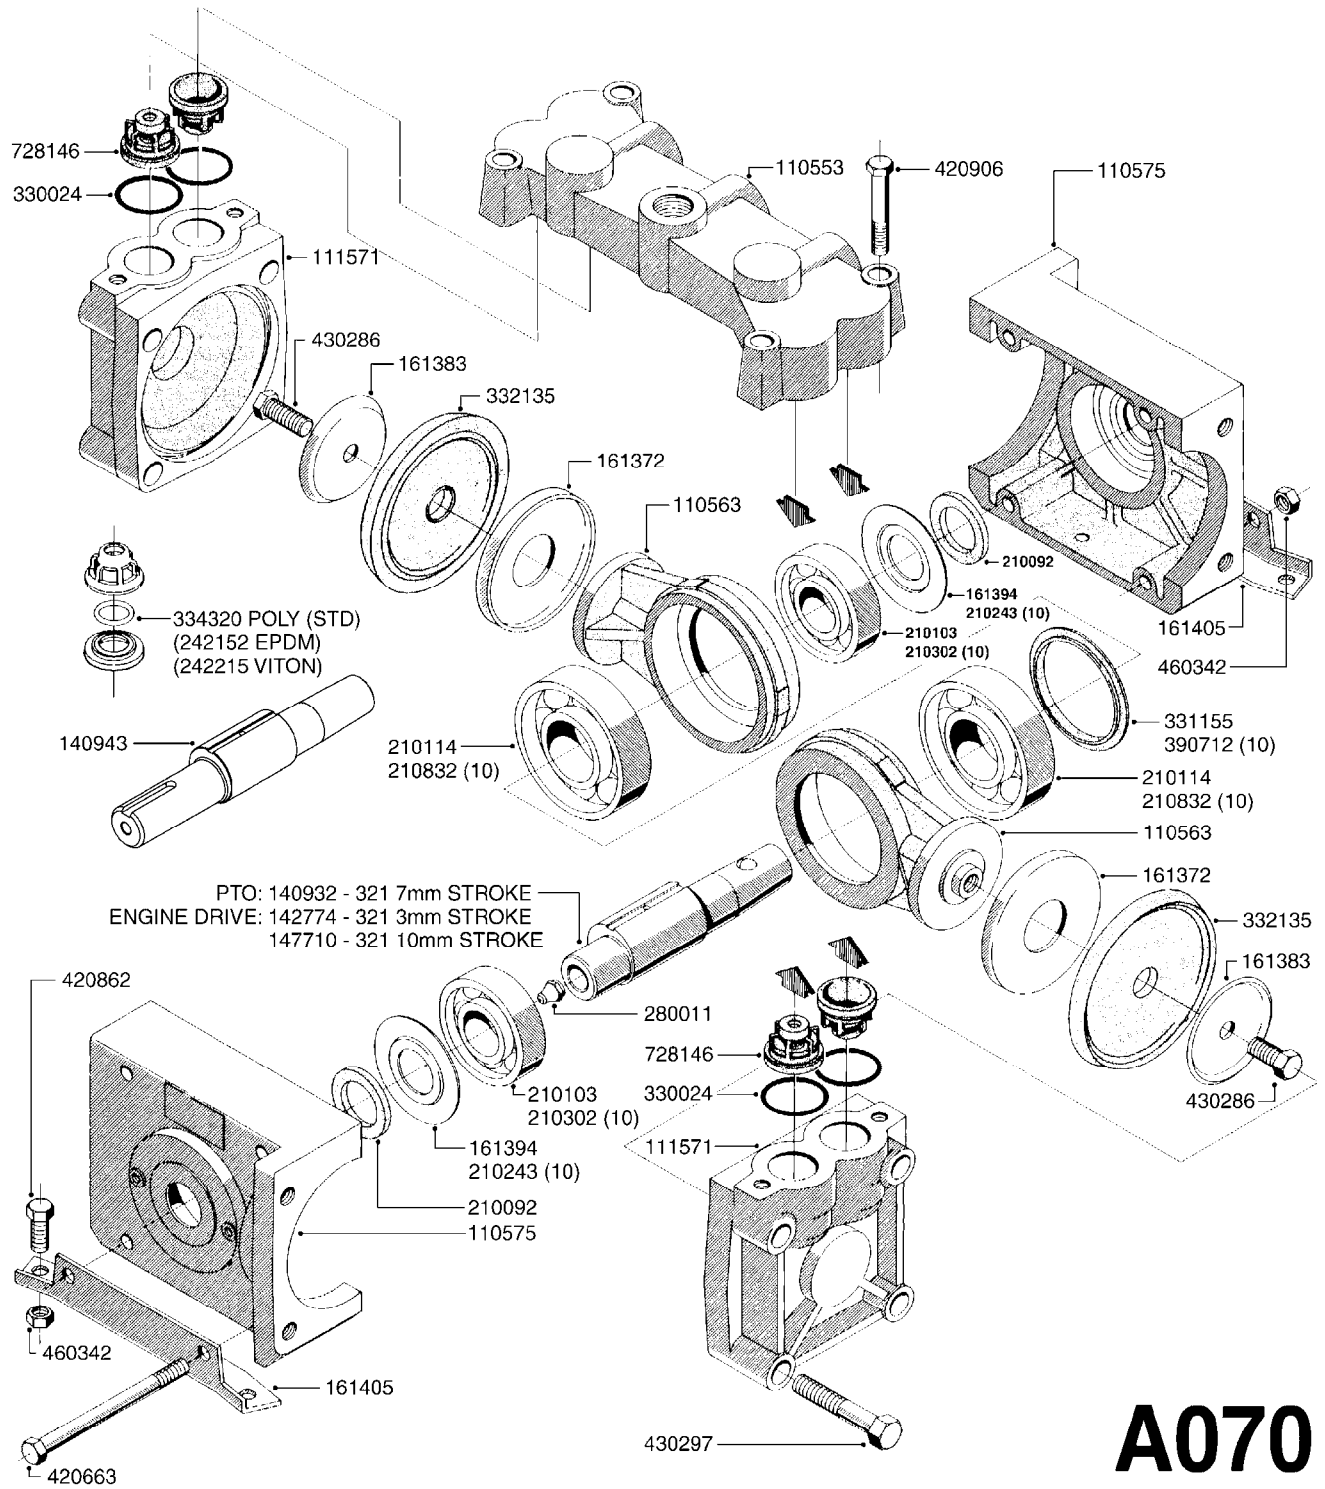

A070

PUMP - 321 W/MOUNTING BASE
A070-HIN, 07:10:10

Page 1
Date 19.03.2013 9:39

parts-n°	order qty	description
110553	1	VALVE COVER MDL 320 PAINTED
110563	1	CONNECTING ROD MODEL 320
110575	1	PUMP CASING 320
111571	1	DIAPHRAGM COVER MODEL 321 PAIN
140932	1	CRANK SHAFT 320/7
140943	1	CRANK SHAFT MODEL 320-25F
142774	1	CRANK SHAFT 320/3
147710	1	CRANK SHAFT 321/10 GG 540
161372	1	DIAPHRAGM BACKING DISC,320-361
161383	1	DIAPHRAGM UPPER DISC, 320-361
161394	1	DUST PLATE, MODEL 320
161405	1	FOOT 320
210092	1	SEAL FELT D43/30X5
210103	1	BEARING BALL 6306
210114	1	BEARING BALL 6308
210243	1	SEAL OIL 35 X 47 X 7
210302	1	BALL BEARING 6207
210832	1	BALL BEARING 90/50X23 NU2210
242152	1	O-RING D18.2X3 EPDM
242215	1	O-RING D18X3 VITON
280011	1	GREASE NIPPLE 1/8' H TR
330024	1	O-RING D41,1/D34.5 X 3,5
331155	1	SPACER, MODEL 320
332135	1	DIAPHRAGM, POLY alt 33511400
334320	1	O-RING D18X3 POLYURETHANE
390712	1	SPACER RING D84.5/66X2 (P321)
420663	1	BOLT HEX 8.8 DEL M10X120
420862	1	BOLT HEX 8.8 DEL M10X16 FT
420906	1	BOLT HEX 8.8 DEL M10X60
430286	1	BOLT HEX 8.8 DEL M12X30 FT
430297	1	BOLT HEX 8.8 RAW M14X65
460342	1	NUT HEX M10
728146	1	VALVE FOR 361 (726890/707932)