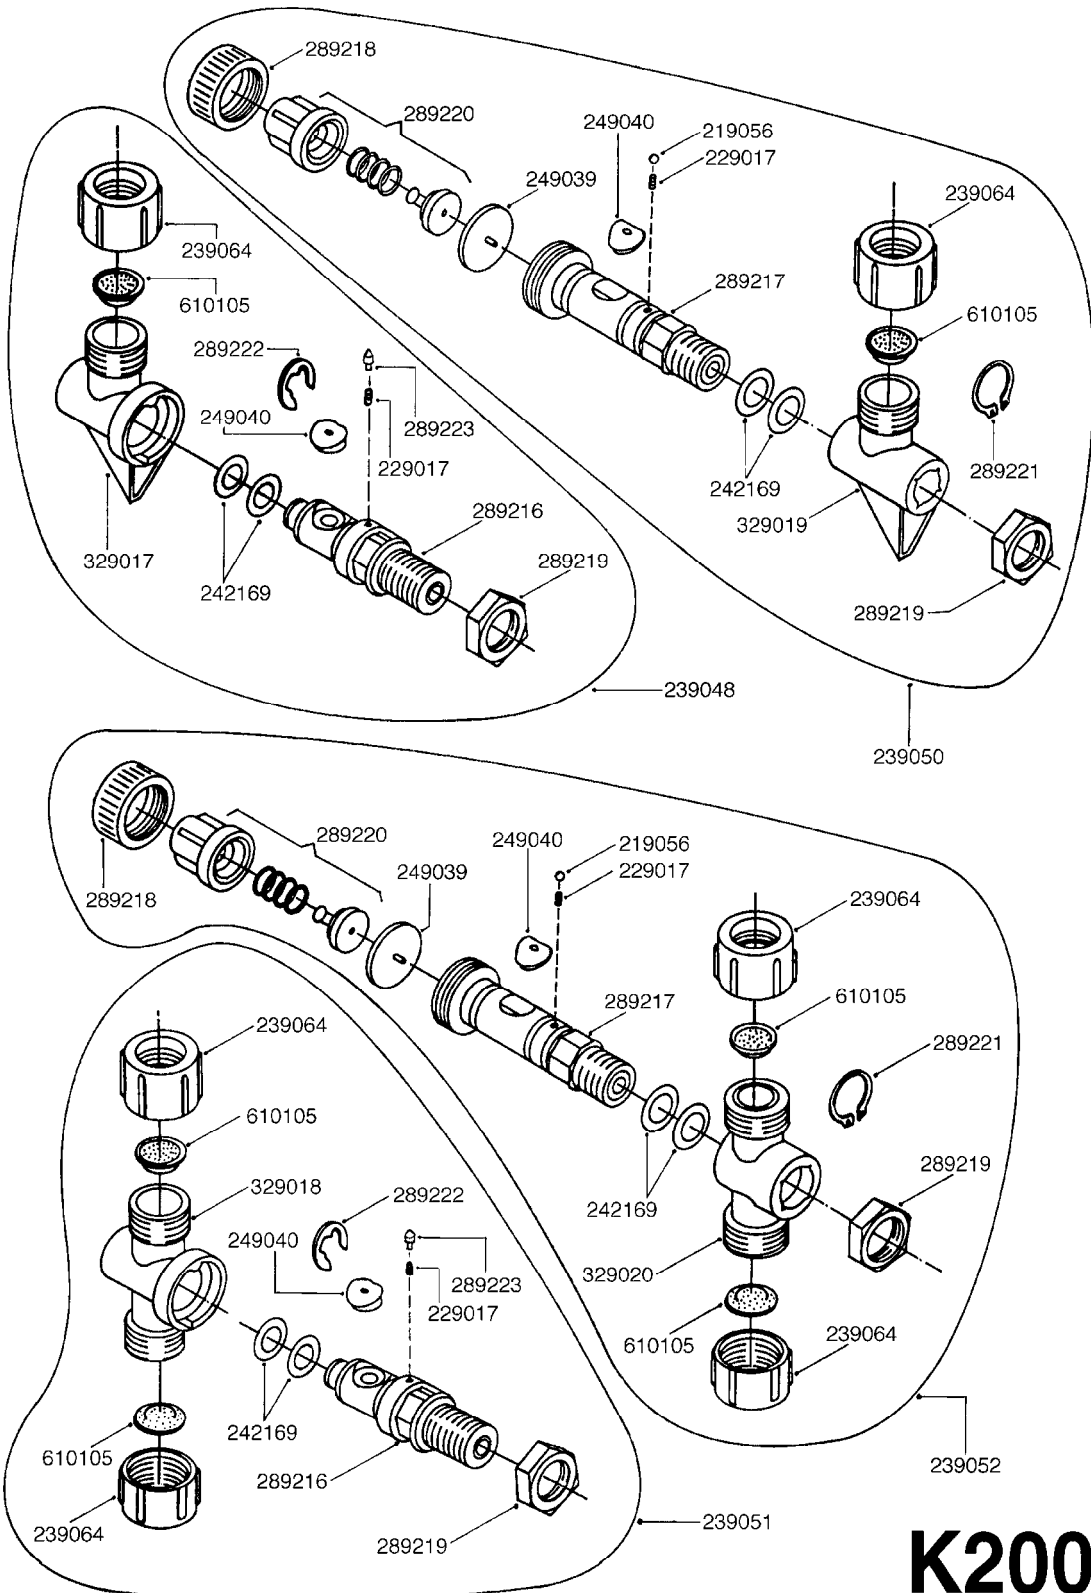

K200

LB/LP-SINGLE & DOUBLE NOZZLES
K200-HIN, 01:01:01

Page 1

Date 19.03.2013 9:39

parts-n°	order qty	description
219056	1	BALL F.NOZZLE HOLDER LB
229017	1	SPRING F.NOZZLE HOLDER LB
239048	1	NOZZLE BODY F.LB W/O NON DRIP
239050	1	NOZZLE ASSY.NO DRIP SINGLE
239051	1	NOZZLE ASSY.NO DRIP DOUBLE
239052	1	NOZZLE ASSY.DOUBLE
239064	1	NYLON NUT - ARAG
242169	1	O-RING F.NOZZLE HOLDER LB50
249039	1	DIAPHRAGM F. CHECK VALVE LB50
249040	1	PIN F.NOZZLE HOLDER LB
289216	1	HOLDER F.ARAG DOUBLE NOZZLE
289217	1	HOLDER F.ARAG NON-DRIP
289218	1	NUT ARAG
289219	1	NUT 1/4" ARAG
289220	1	SPRING ASSEMBLY ARAG
289221	1	SNAP RING ARAG
289222	1	RETAINER CLIP - ARAG
289223	1	LOCK PIN F.NOZZLE
329017	1	ADJ.NOZZLE HOLDER ARAG NO-DRIP
329018	1	ADJ.DOUBLE NOZ.HOLDER - ARAG
329019	1	ADJ.NOZZLE HOLDER ARAG NO-DRIP
329020	1	ADJ.DOUBLE NOZ.HOLDER - ARAG
610105	1	NOZZLE FILTER