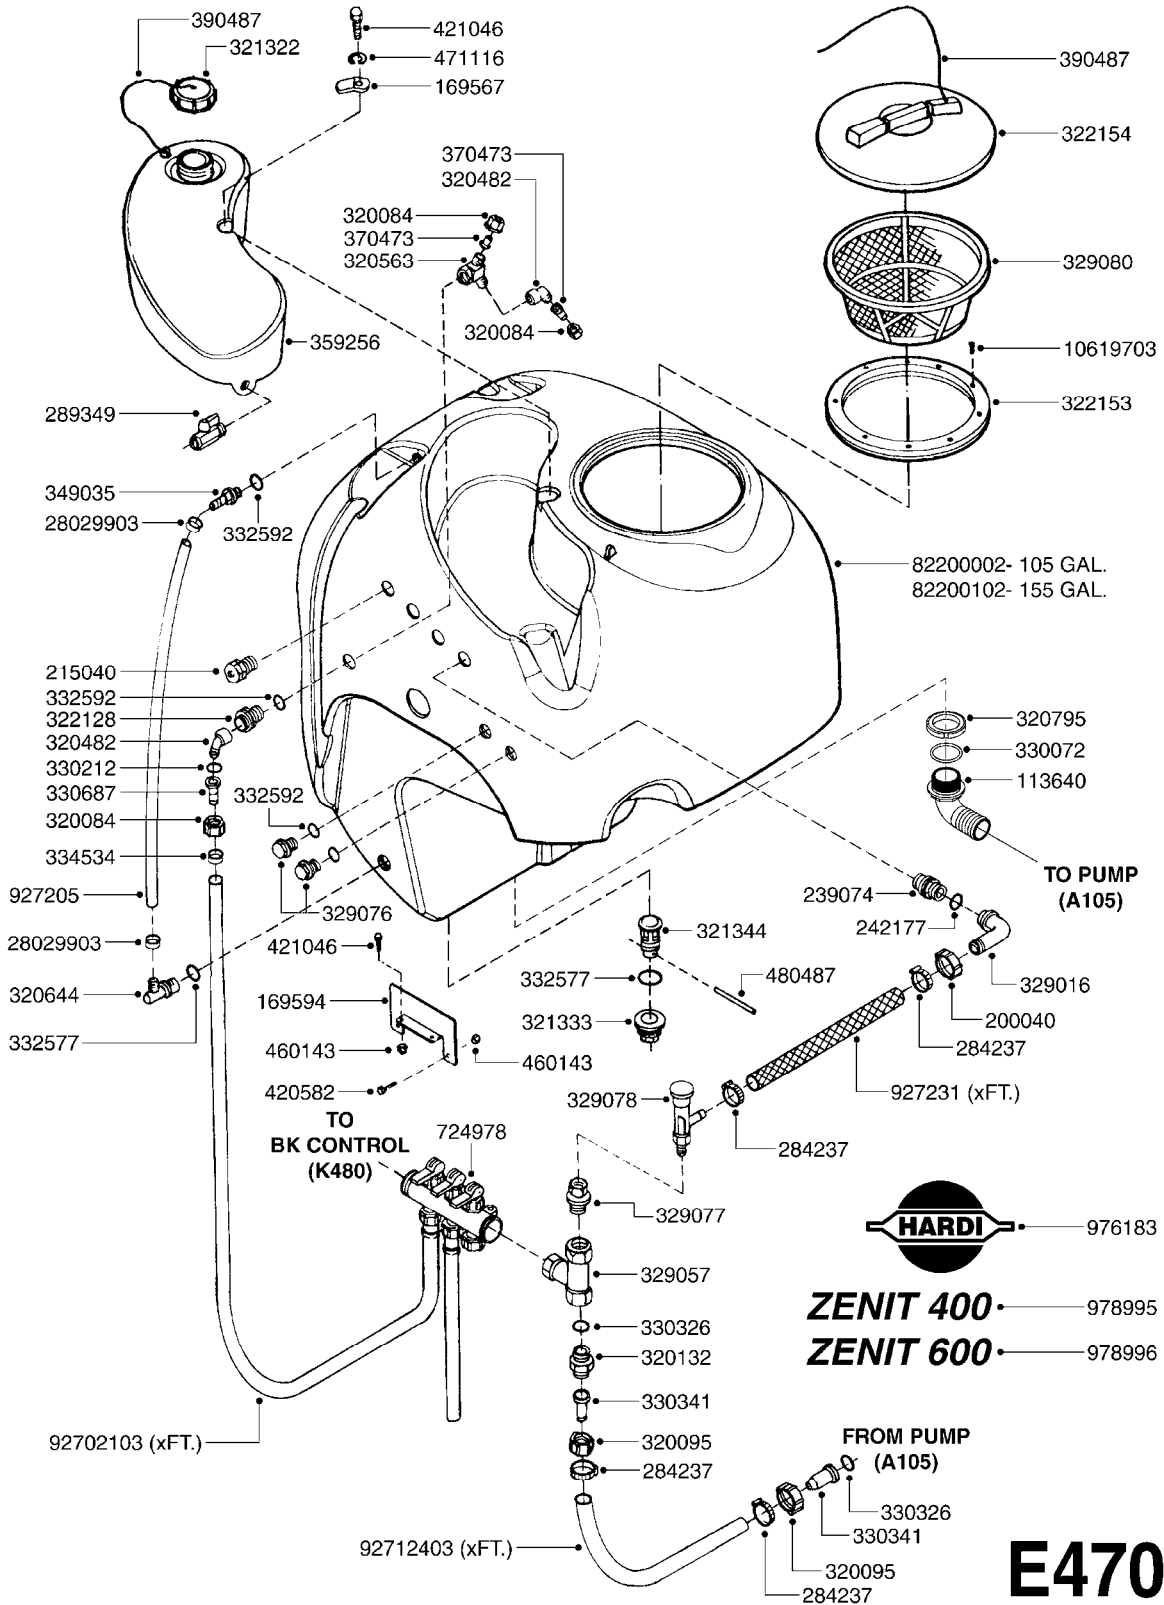

TANK - ZENIT 105/155 BK
E470-HIN, 28:11:12

Page

0

Date

19.03.2013

9:39

TANK - ZENIT 105/155 BK
E470-HIN, 28:11:12

Page 1
Date 19.03.2013 9:39

parts-n°	order qty	description
113640	1	HOSEBARB, BSP, 1-1/2" 90°
169567	1	BRACKET F.15 L TANK ZENIT
169594	1	MT.BRACKET DISTRIB. ZENIT
200040	1	FITT. ARAG 1"
215040	1	PLUG M 1"
239074	1	HEX NIPPLE 1'X3/4'
242177	1	O-RING D25.4 X 20.2 X 2.6
284237	1	CLAMP HOSE GEAR D20/30
289349	1	BALL VALVE 3/8" M-H
320084	1	FITT.DK NUT 1/2" BSP
320095	1	FITT.DK NUT 1" BSP
320132	1	FITT.DK HN 1" BSP
320482	1	FITT.DK ELB. 1/2" BSP 60 DEG.
320563	1	FITT.DK 3 WAY 1/2" 110 DEG.
320644	1	FITT.DK ELB.3/4"HB X 1" BSP
320795	1	FITT.DK NUT 1-1/2" BSP JAMB
321322	1	SCREW CAP F. S80 X 4
321333	1	FITT.DK BULK 1-1/2" X 1"F BSP
321344	1	DRAIN SCREW 1" BSP RED
322128	1	NIPPLE 1/2"
322153	1	FILTER CASING 170
322154	1	SCREW COVER D355
329016	1	MOUNT BRACKET ILEMO
329057	1	FITTING TEE 1" F-F-F
329076	1	PLUG 1/2" M.
329077	1	FITTING 1" TO 1/2" ARAG
329078	1	SAFETY VALVE 290 PSI
329080	1	FILTER BASKET 12"
330072	1	O-RING D53,5/D45,5X4
330212	1	O-RING D19/D14X2.4 F.1/2"NUT
330326	1	O-RING D30/D24X2 F.1"NUT
330341	1	FITT.DK HB 1" F. 1" NUT
330687	1	FITT.DK HB 1/2" F. 1/2" NUT
332577	1	O-RING D38/D30X4 F.1" PUR.
332592	1	O-RING D26/D20X3
334534	1	CLAMP HOSE PLASTIC 1/2"
349035	1	FITTING STRAIGHT 1/2" D20
359256	1	CLEAN WATER TANK 4 GAL. ZENIT
370473	1	NOZZLE INJECTOR 5066-2.0
390487	1	CORD NYLON F.SIGHT GAUGE 4500m
420582	1	BOLT HEX 8.8 DEL M8X20 FT
421046	1	BOLT HEX 8.8 DEL M8X25 FT
460143	1	NUT HEX M8 LOCK
471116	1	WASHER D8 TENSION
480487	1	PIN M5X60 SLOTTED GALV
724978	1	1/2" DISTRIBUTOR TYP.3
927205	1	HOSE R X CLEAR X 3/4 X 0012"
927231	1	HOSE R X PVCX3/4 CLR/BRD 0012"
976183	1	DECAL COMPANY 185 X 300
978995	1	DECAL "ZENIT 400"
978996	1	DECAL "ZENIT 600"
10619703	1	SCREW SS #6x3/4' SELF TAPPING
28029903	1	CLAMP HOSE GEAR P3/4"-S1" 6712
82200002	1	TANK 105 GALLON ZENIT 400L
82200102	1	TANK 155 GALLON ZENIT 600L
92702103	1	HOSE R X1/2" X300PSI WP X0012"
92712403	1	HOSE R X1" X300PSI WP X0012"