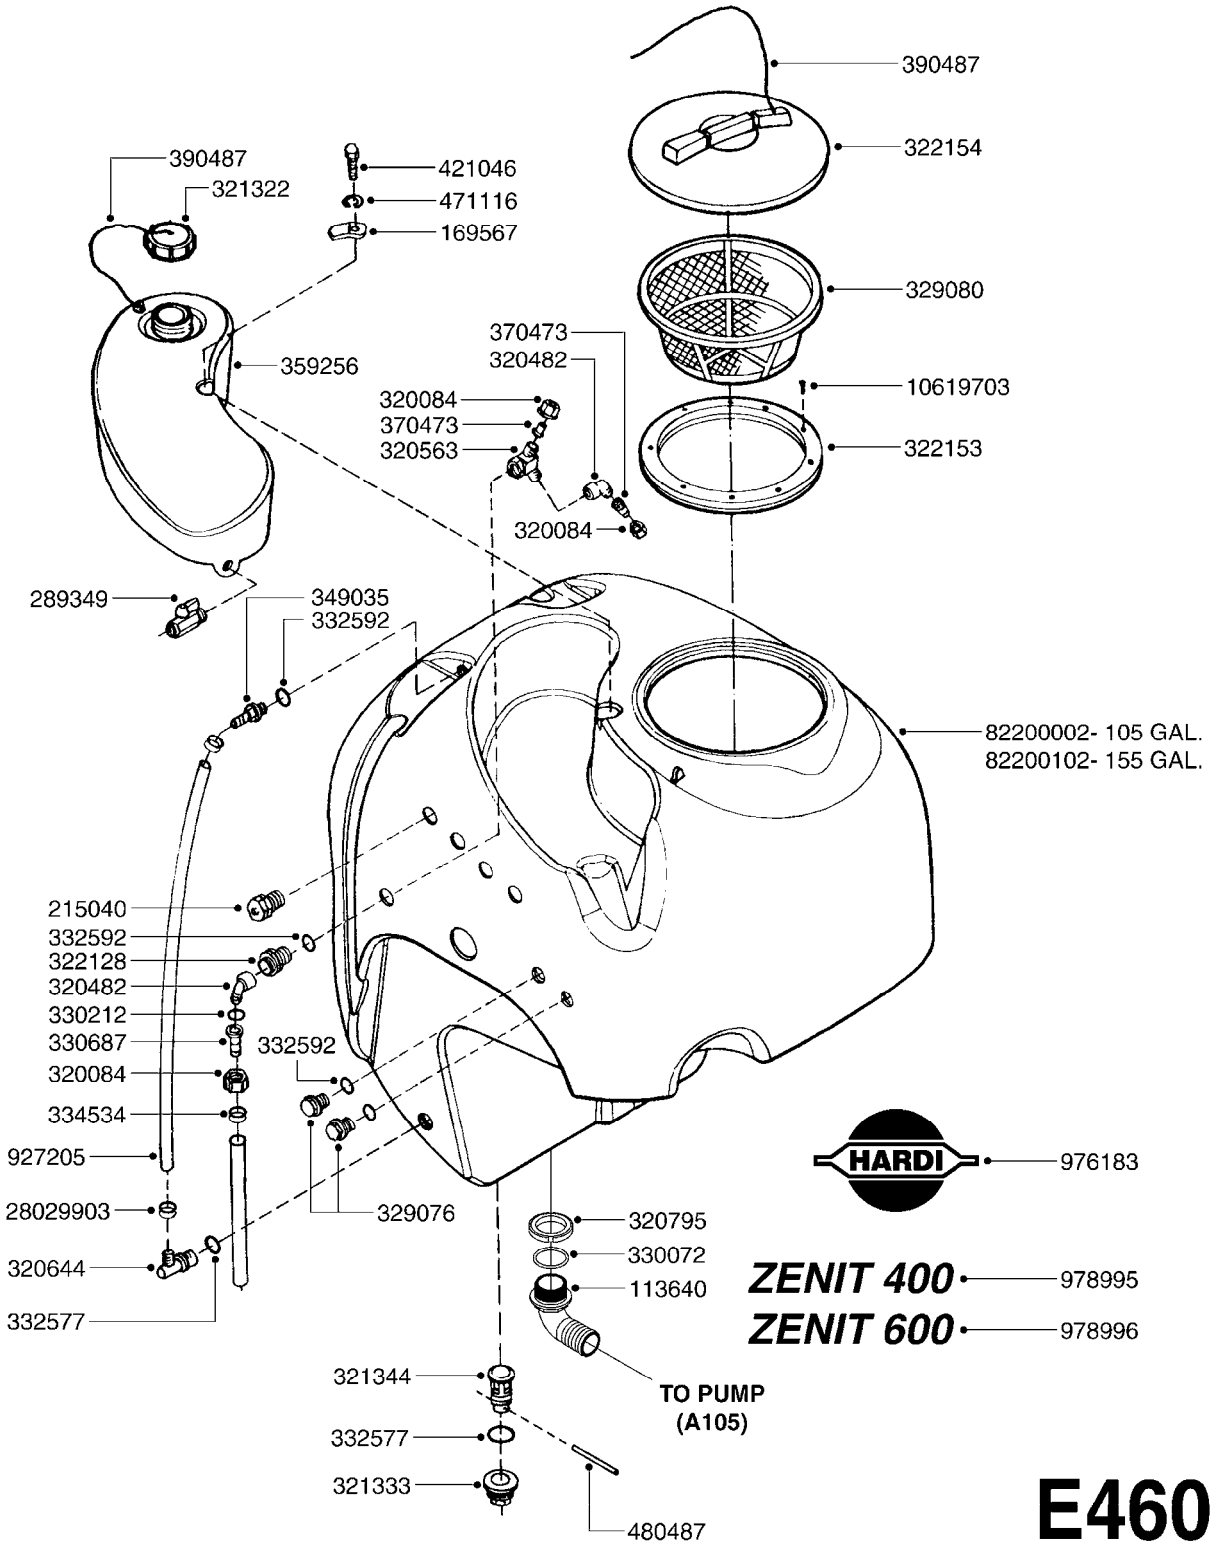

C470

HYD - REMOTE SECTION VALVES
C470-HIN, 15:06:07

Page 1

Date 19.03.2013 9:39

parts-n°	order qty	description
341290	1	RUBBER STRAP, L=110
10466003	1	COUPLER PIONEER 8010-04 1/2NPT
28019203	1	VALVE HYD SHUTOFF 3/4"NPT
28030103	1	CLAMP HOSE GEAR P5/4-S1.5"6724
78400003	1	HOSE 1/4X 8' 90F JIC-STRF JIC
78600503	1	FITTING 1/8NPT X 7/16JIC M X M
78600603	1	FITTING 1/2NPT X 7/16JIC M X M

E460

TANK - ZENIT 105/155 MANIFOLD
E460-HIN, 28:11:12

Page 1
Date 19.03.2013 9:39

parts-n°	order qty	description
113640	1	HOSEBARB, BSP, 1-1/2" 90°
169567	1	BRACKET F.15 L TANK ZENIT
215040	1	PLUG M 1"
289349	1	BALL VALVE 3/8" M-H
320084	1	FITT.DK NUT 1/2" BSP
320482	1	FITT.DK ELB. 1/2" BSP 60 DEG.
320563	1	FITT.DK 3 WAY 1/2" 110 DEG.
320644	1	FITT.DK ELB.3/4"HB X 1" BSP
320795	1	FITT.DK NUT 1-1/2" BSP JAMB
321322	1	SCREW CAP F. S80 X 4
321333	1	FITT.DK BULK 1-1/2" X 1"F BSP
321344	1	DRAIN SCREW 1" BSP RED
322128	1	NIPPLE 1/2"
322153	1	FILTER CASING 170
322154	1	SCREW COVER D355
329076	1	PLUG 1/2" M.
329080	1	FILTER BASKET 12"
330072	1	O-RING D53,5/D45,5X4
330212	1	O-RING D19/D14X2.4 F.1/2"NUT
330687	1	FITT.DK HB 1/2" F. 1/2" NUT
332577	1	O-RING D38/D30X4 F.1" PUR.
332592	1	O-RING D26/D20X3
334534	1	CLAMP HOSE PLASTIC 1/2"
349035	1	FITTING STRAIGHT 1/2" D20
359256	1	CLEAN WATER TANK 4 GAL. ZENIT
370473	1	NOZZLE INJECTOR 5066-2.0
390487	1	CORD NYLON F.SIGHT GAUGE 4500m
421046	1	BOLT HEX 8.8 DEL M8X25 FT
471116	1	WASHER D8 TENSION
480487	1	PIN M5X60 SLOTTED GALV
927205	1	HOSE R X CLEAR X 3/4 X 0012"
976183	1	DECAL COMPANY 185 X 300
978995	1	DECAL "ZENIT 400"
978996	1	DECAL "ZENIT 600"
10619703	1	SCREW SS #6x3/4' SELF TAPPING
28029903	1	CLAMP HOSE GEAR P3/4"-S1" 6712
82200002	1	TANK 105 GALLON ZENIT 400L
82200102	1	TANK 155 GALLON ZENIT 600L