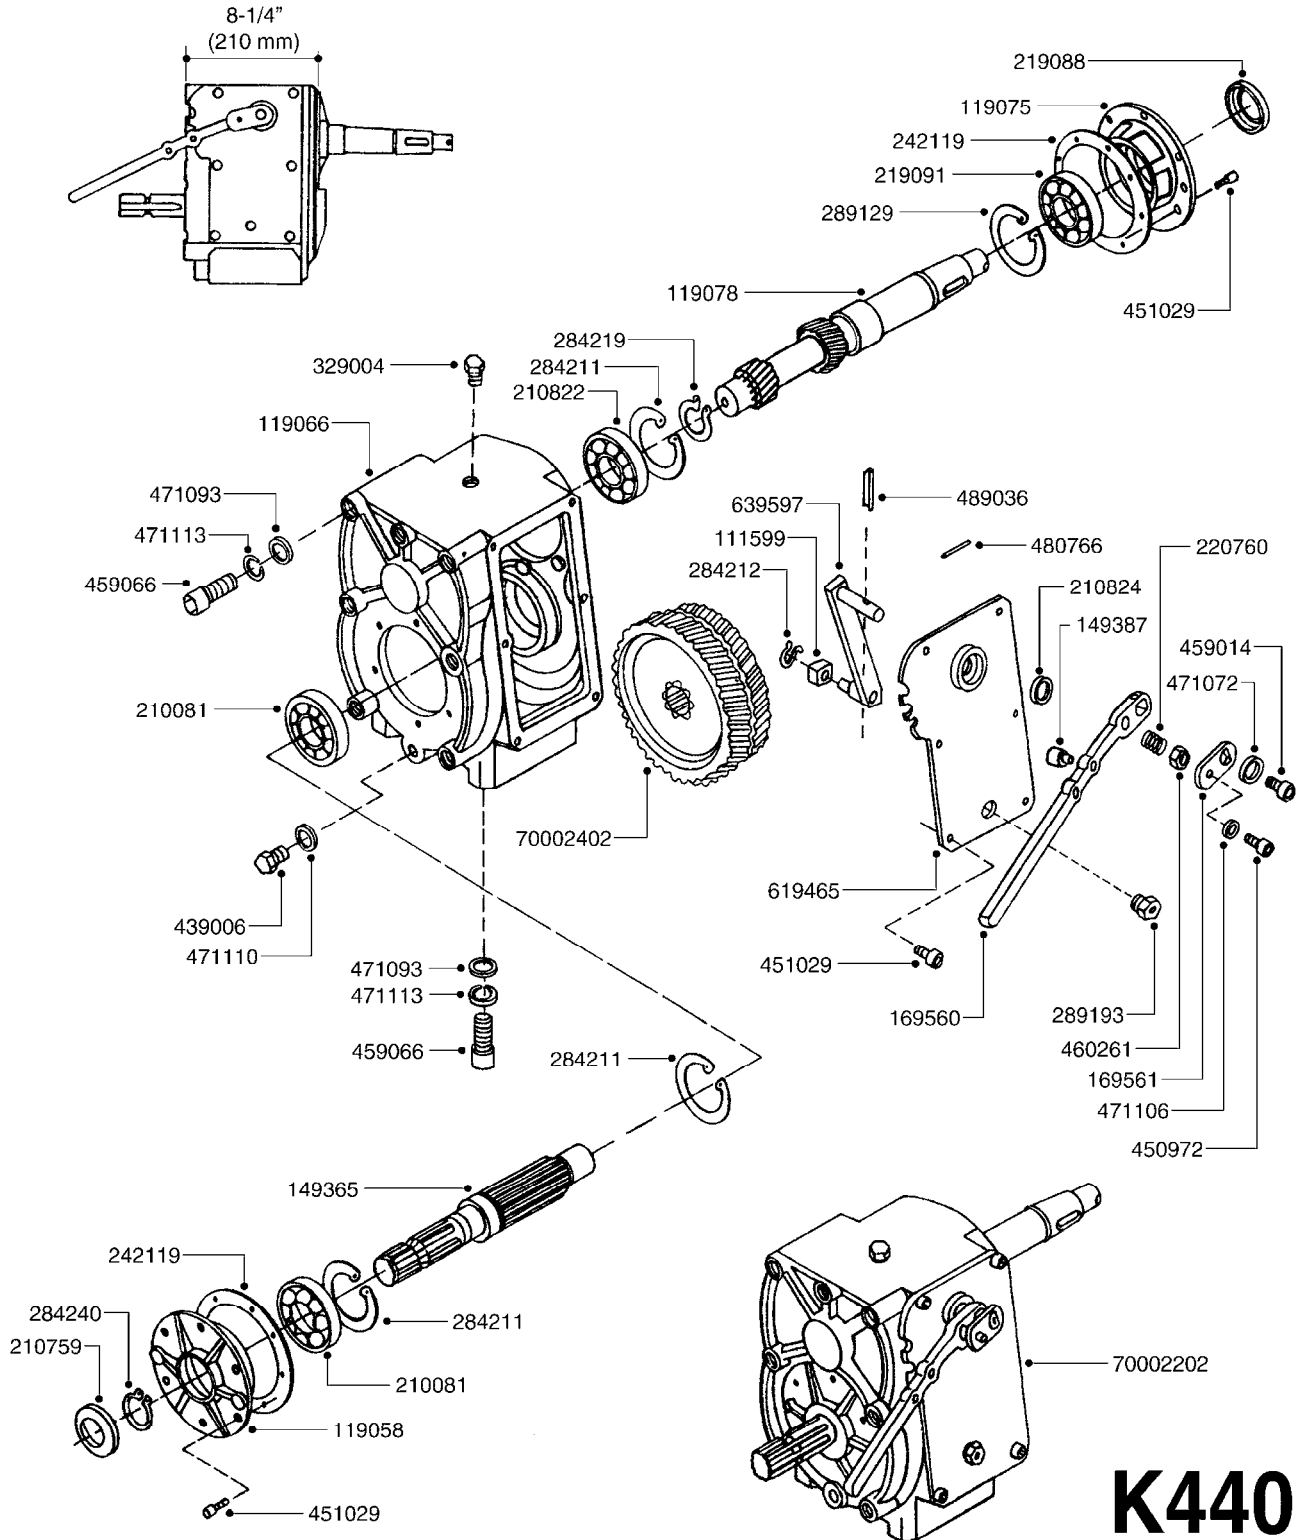

24002503 - Ø 5" (125mm)

24002403 - Ø 4" (100mm)

259034 - Ø 5" (125mm) L=29-1/2" (750mm) PVC

259035 - Ø 4-3/8" (110mm) L=39-3/8" (1000mm) PVC

349012 - Ø 4" (100mm) L=37-3/8" (950mm) PVC

349026 - Ø 5-1/2" (140mm) / Ø 4-3/8" (110mm) PVC

349030 - Ø 5-1/2" (140mm) / Ø 3-1/2" (90mm) PVC

349025 - Ø 5" (125mm) / Ø 4-3/8" (110mm) PVC

349023 - Ø 5" (125mm) PVC

K390

TUBES & HOSES
K390-HIN, 12:12:05

Page 1

Date 19.03.2013 9:39

parts-n°	order qty	description
259034	1	PVC HOSE D125MM X 0.75M
259035	1	PVC HOSE D100MM X 1.0M
349012	1	PVC TUBE D100MM X 950MM
349023	1	GREY PVC LID D125MM
349025	1	CONNECT.PIECE PVC D125MM-110MM
349026	1	CONICAL REDUC.PVC D140MM-100MM
349030	1	140MM-90MM PVC ADAPTER
24002403	1	HOSE R X TPR 4" BLACK
24002503	1	HOSE R X TPR 5" BLACK

ZENIT BLOWER FAN
K430-HIN, 15:06:07

Page	0
Date	19.03.2013 9:39

K430

ZENIT BLOWER FAN
K430-HIN, 15:06:07

Page 1
Date 19.03.2013 9:39

parts-n°	order qty	description
119080	1	BUSHING TURBINE P540
129106	1	HUB CAP F. 540 FAN LP
157047	1	SPACER RING BEARING
210772	1	BALL BEARING 6208 2RS1
210826	1	SEAL OIL 45 X 10
242162	1	O-RING D140.5X134.5 X 3
284211	1	SNAP-RING INNER 80X2.5
430286	1	BOLT HEX 8.8 DEL M12X30 FT
451037	1	SCREW M6X20 HEX
460703	1	NUT HEX M12X1.75 LOCK
471071	1	WASHER M12 GALV
479036	1	WASHER NL D6 NORD-LOCK M6
639658	1	STEEL FAN P540-PLAIN
70002602	1	P540 TURBINE ASSEMBLY