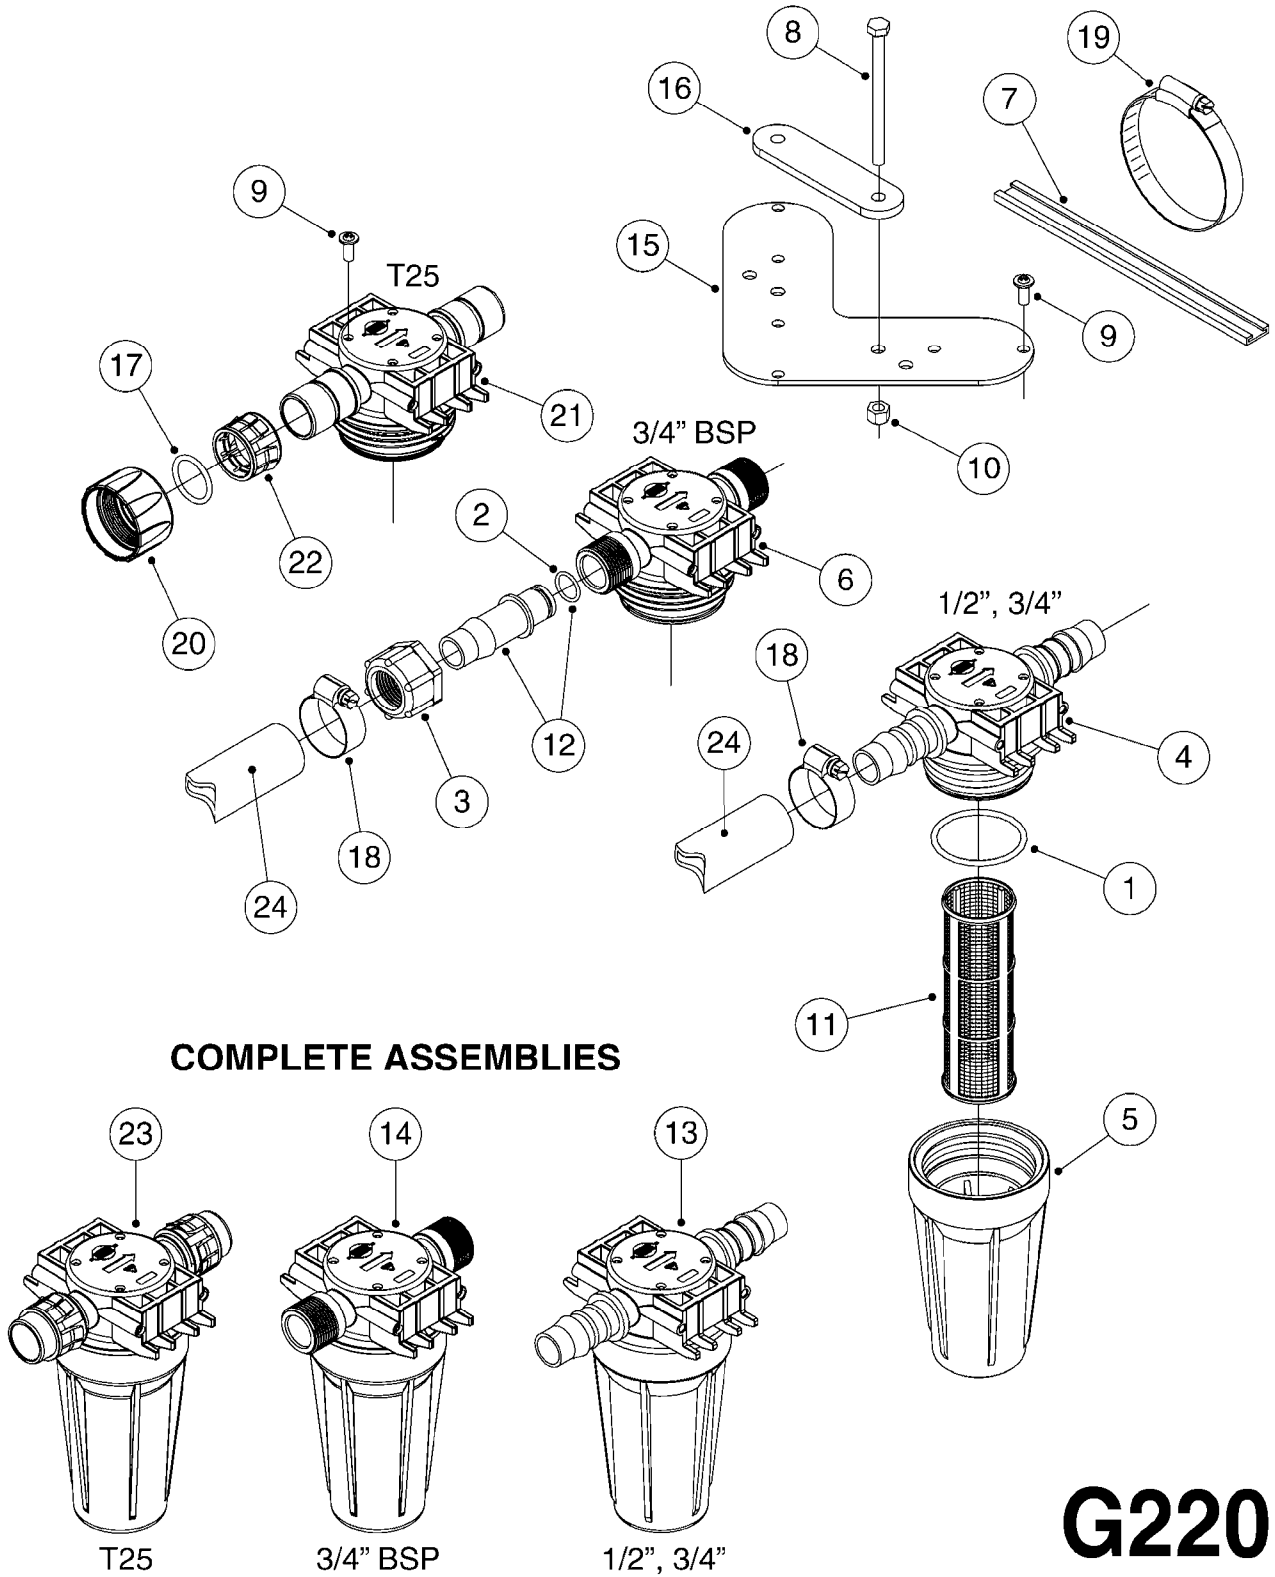

Pos.	parts-n°	order qty	description
1	240925	1	O-RING D49.5X3 NITRIL
2	242594	1	O-RING D14 X 1.78 SCH.70-EPDM
3	320283	1	FITT.DK NUT 3/4"BSP
4	322241	1	FILTER HOUSING W.3/4' BARBS
4	322249	1	FILTER HOUSING W.1/2' BARBS
5	322242	1	FILTER BOWL / IN-LINE
6	322250	1	FILTER HOUSING W.3/4"BSP THRD
7	341291	1	RUBBER HOSE CLAMP COVER 130MM
7	341292	1	RUBBER HOSE CLAMP COVER 180MM
8	410605	1	BOLT HEX 8.8 DEL M6X80
9	440673	1	SCREW F.PLASTIC 5X12 SS
10	460261	1	NUT HEX M6X1 LOCK
11	615443	1	FILTER ELEM.50 MESH BLUE
11	615444	1	FILTER ELEM.80 MESH RED
11	615445	1	FILTER ELEM.100 MESH YELLOW
12	716236	1	FITT.DK HB 1/2" ASSY. F. 3/4"
12	724621	1	FITT.DK HB 3/4"ASSY F.3/4" NUT
13	845205	1	FILTER IN-LINE 1/2' 50 MESH
13	845208	1	FILTER IN-LINE 3/4' 50 MESH
13	845209	1	FILTER IN-LINE 3/4' 80 MESH
14	845218	1	FILTER IN-LINE 3/4'50 MESH OML
14	845219	1	FILTER IN-LINE 3/4'80 MESH OML
15	16022203	1	PLATE 3.0 X 55 X 196
16	16022403	1	BRACKET 60MM TUBE
17	24263000	1	O-RING Ø24.4 X 3.1 NITRIL SH70
18	28029903	1	CLAMP HOSE GEAR P3/4"-S1" 6712
19	28047103	1	CLAMP HOSE GEAR 50 X 50 6740
19	28047203	1	CLAMP HOSE GEAR 60 X 80 6756
20	32239700	1	FITT.DK NUT T25
21	32239800	1	FITT.DK IN-LINE FILTER TOP T25
22	33515500	1	FITT.DK NUT LOCK RING T25
23	72700600	1	FILTER IN-LINE 80 MESH, T25
24	92702103	1	HOSE R X1/2" X300PSI WP X0012"
24	92703203	1	HOSE R X3/4" X300PSI WP X0012"