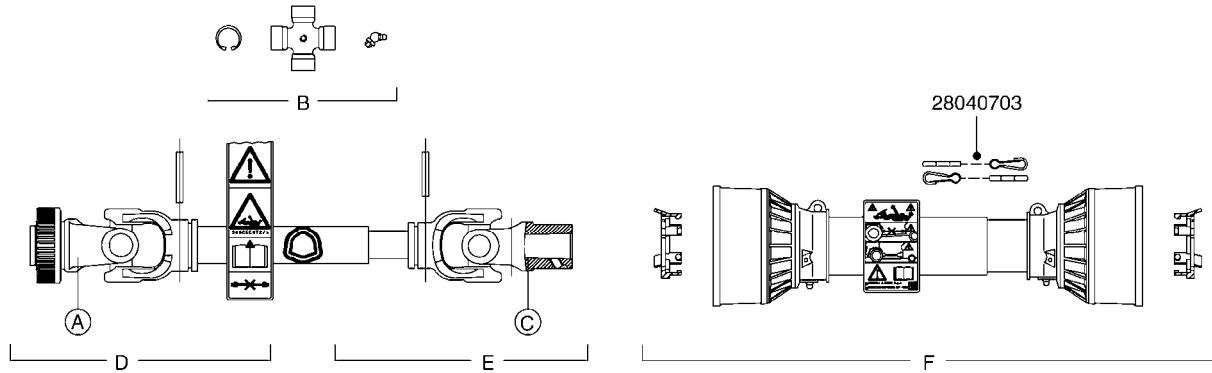

PTO	TRACTOR	IMPLEMENT	LENGTH	A	B	C	D	E	F
28020203	1-3/4" 20-SPLINE	1-3/8" 21-SPLINE	860/1313	28015703	28009403	28040603	28015803	28015903	28016003
28020303	1-3/8" 21-SPLINE	1-3/8" 21-SPLINE	860/1328	28015103	28015203	28015303	28015403	28015503	28015603
829445	1-3/8" 6-SPLINE	1-3/8" 6-SPLINE	810/1219	284041	289045	289041	28016703	28016803	289050
829446	1-3/8" 6-SPLINE	1-3/8" 6-SPLINE	810/1230	289040	284041	289040	28016203	28016303	289049
829480	1-3/8" 21-SPLINE	1-3/8" 21-SPLINE	1210/1912	28005200	289042	28005800	28006700	28007300	28008100
829482 *	1-3/8" 6-SPLINE	Ø25 CONE 3	610/912	28005400	289042	28006000	28008500	28007500	28008600
829483 *	1-3/8" 6-SPLINE	Ø30 CONE 4	610/912	28005400	289042	28006100	28008500	-	28008600
829484 *	1-3/8" 6-SPLINE	1-3/8" 6-SPLINE	610/912	28005400	289042	28006200	28008500	-	28008600
829486	1-3/8" 6-SPLINE	Ø30 CONE 4	860/1328	28005400	289042	28006100	28006900	-	28008100
829487 *	1-3/8" 6-SPLINE	1-3/8" 6-SPLINE	860/1328	28005400	289042	28006200	28006900	-	28008100
829490	1-3/8" 6-SPLINE	Ø30 CONE 4	1210/1912	28005400	289042	28006100	28006900	-	28008100
829491	1-3/8" 6-SPLINE	Ø1"	610/912	28005400	289042	28006300	28008500	28007800	28008600
829502 *	1-3/8" 6-SPLINE	1-3/8" 6-SPLINE	1210/1912	28068800	28069700	28073000	-	-	28072800

* Supplier changed in 2011 - see page A560 for "AMA" PTO's (yellow and black shields).

A480