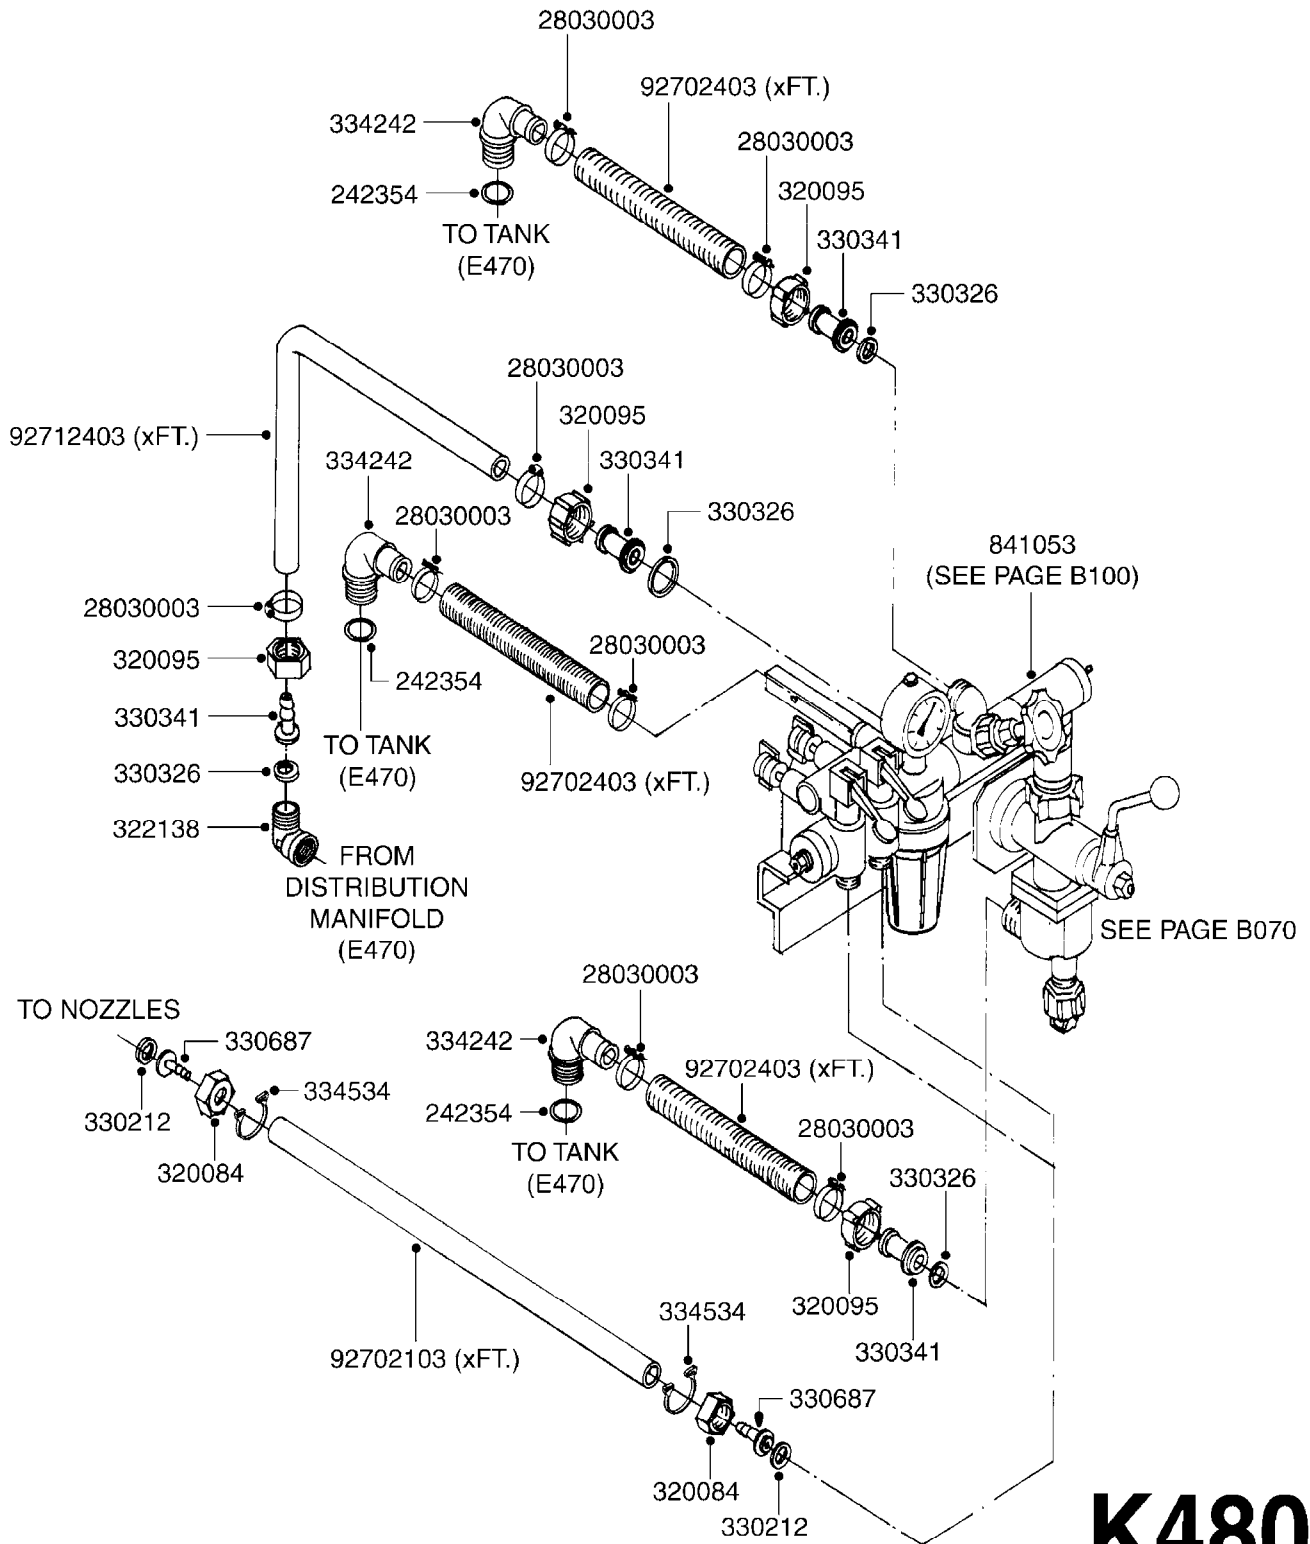

K480

ZENIT - PLUMBING BK MANUAL
K480-HIN, 06:09:11

Page 1
Date 19.03.2013 9:39

parts-n°	order qty	description
242354	1	O-RING D32.2X3.0 VITON F.S-53
320084	1	FITT.DK NUT 1/2" BSP
320095	1	FITT.DK NUT 1" BSP
322138	1	FITT.DK ELB 1"M X 1"F BSP
330212	1	O-RING D19/D14X2.4 F.1/2"NUT
330326	1	O-RING D30/D24X2 F.1"NUT
330341	1	FITT.DK HB 1" F. 1" NUT
330687	1	FITT.DK HB 1/2" F. 1/2" NUT
334242	1	FITT.DK S-53 ELB.1"
334534	1	CLAMP HOSE PLASTIC 1/2"
841053	1	OP.UNIT BK180/2 DIST.VALVES
28030003	1	CLAMP HOSE GEAR P1" 6716
92702103	1	HOSE R X1/2" X300PSI WP X0012"
92702403	1	HOSE PVC SUCT GRAY 1"
92712403	1	HOSE R X1" X300PSI WP X0012"