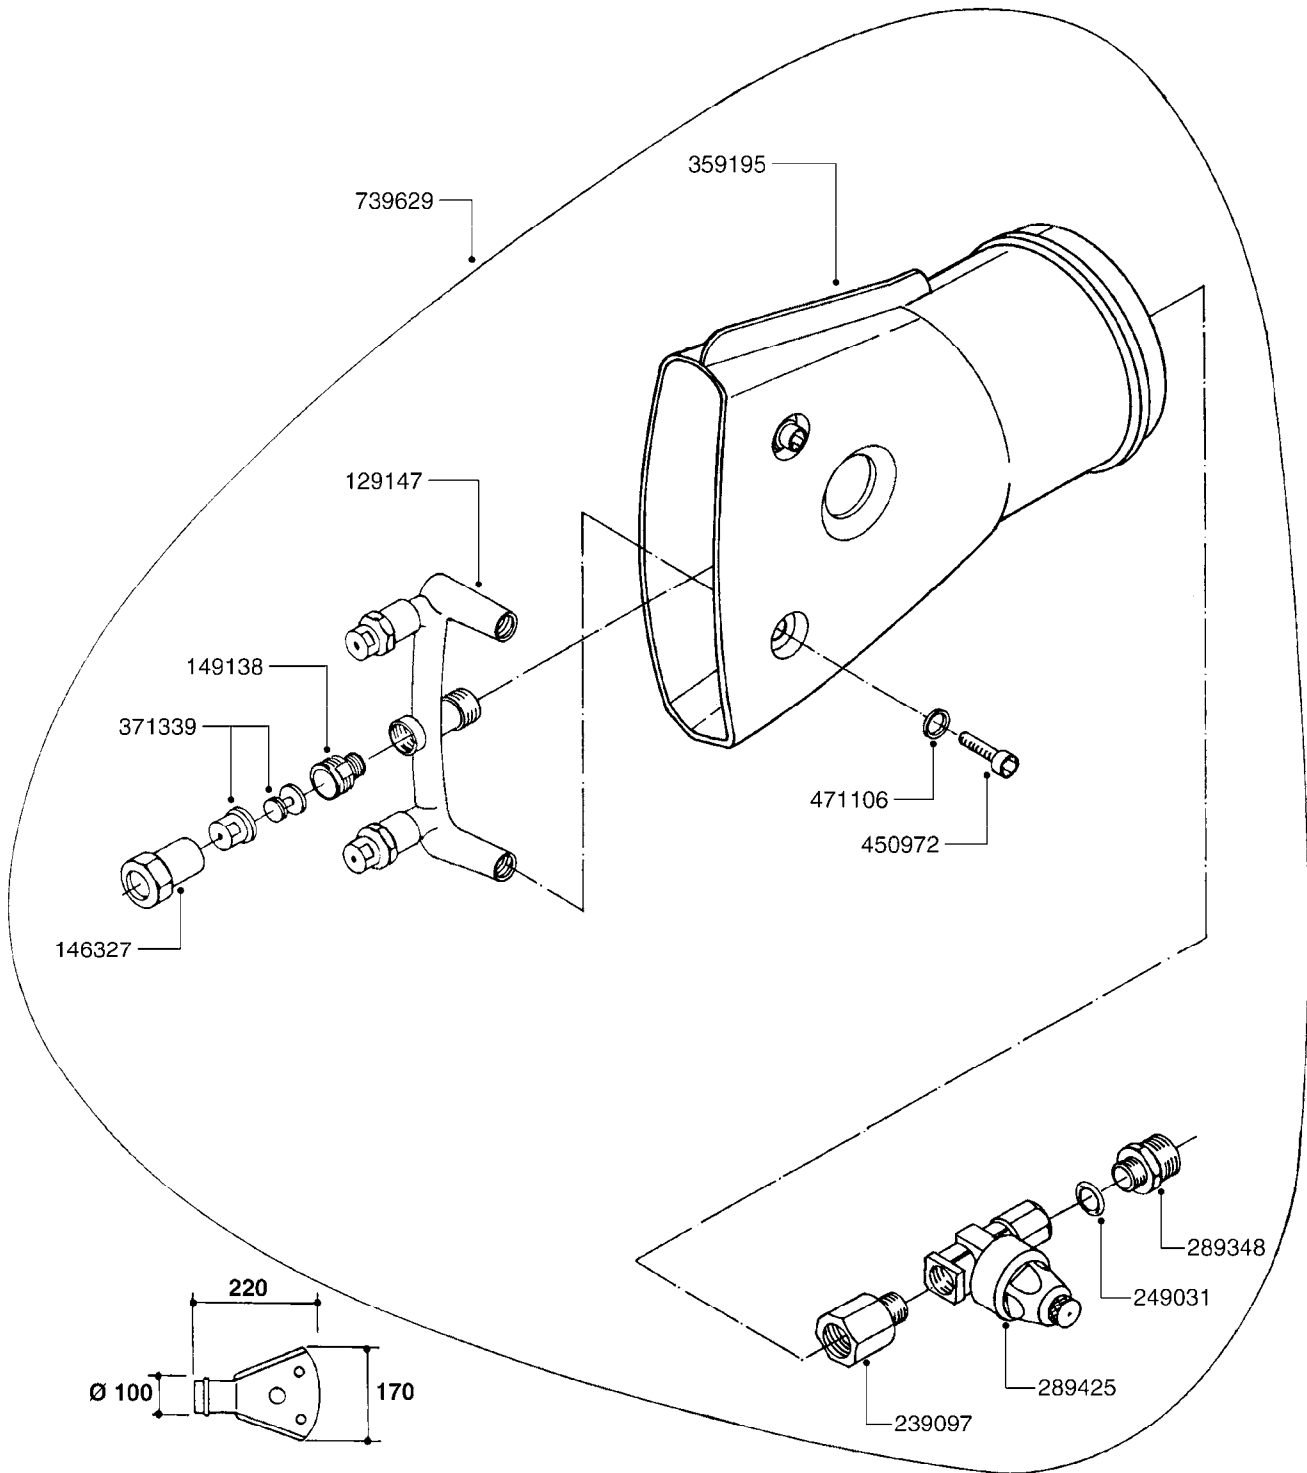

K360

PNEUMATIC AIR SPOUTS 4 OUTLETS
K360-HIN, 01:01:01

Page 1

Date 19.03.2013 9:39

parts-n°	order qty	description
146327	1	UNION NUT 3/8' BRASS
149012	1	3/8" HOSE TAIL D.8 T-12
149013	1	REDUCER 1/2" X 3/8"
240177	1	O-RING D16, 1/11, 3 X 2,4
242168	1	O-RING D11.2X1.9
289349	1	BALL VALVE 3/8" M-H
321462	1	CAP F.NO-DRIP ASSY.
322262	1	HOUSING F. NON DRIP DIAPHRAGM
334581	1	DIAPHRAGM F.NO-DRIP,VULC
339001	1	DIFFUSOR PLATE 2 BLADE
339003	1	ELBOW F.DIFFUSOR PLATE
339004	1	FITT.DK Y-5/16"
339010	1	TIE STRAP SMALL 2.5MM X 100MM
359167	1	PNEUMATIC SPOUT, 4 OUTLETS
371312	1	NOZZLE CERAMIC 1099-15
459002	1	SCREW N10X1/2"
729610	1	NOZZLE ASSY. 3/8 THREAD
729645	1	NON-DRIP SPRING ASSY.GREEN 10
739474	1	SPOUT ASSY. F. LP 4 OUTLET
927800	1	HOSE BLACK D8X12

24002503 - Ø 5" (125mm)

24002403 - Ø 4" (100mm)

259034 - Ø 5" (125mm) L=29-1/2" (750mm) PVC

259035 - Ø 4-3/8" (110mm) L=39-3/8" (1000mm) PVC

349012 - Ø 4" (100mm) L=37-3/8" (950mm) PVC

349026 - Ø 5-1/2" (140mm) / Ø 4-3/8" (110mm) PVC