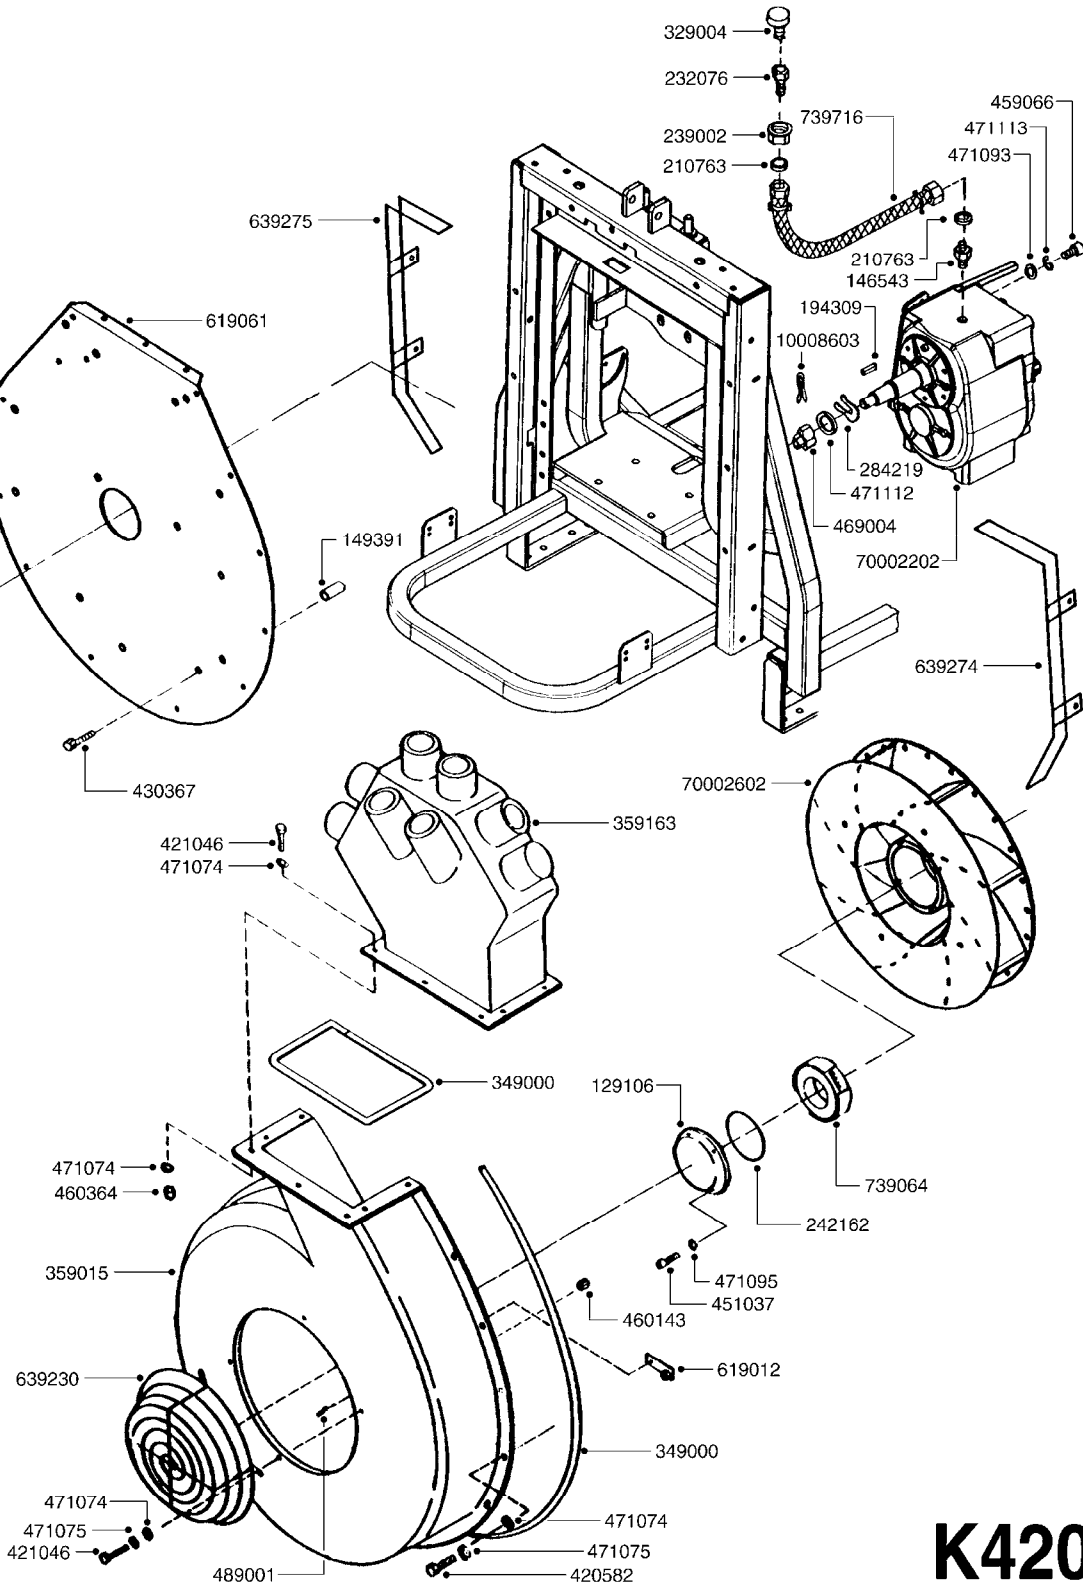

24002503 - Ø 5" (125mm)

24002403 - Ø 4" (100mm)

259034 - Ø 5" (125mm) L=29-1/2" (750mm) PVC

259035 - Ø 4-3/8" (110mm) L=39-3/8" (1000mm) PVC

349012 - Ø 4" (100mm) L=37-3/8" (950mm) PVC

349026 - Ø 5-1/2" (140mm) / Ø 4-3/8" (110mm) PVC

349030 - Ø 5-1/2" (140mm) / Ø 3-1/2" (90mm) PVC

349025 - Ø 5" (125mm) / Ø 4-3/8" (110mm) PVC

349023 - Ø 5" (125mm) PVC

K390

TUBES & HOSES
K390-HIN, 12:12:05

Page 1

Date 19.03.2013 9:39

parts-n°	order qty	description
259034	1	PVC HOSE D125MM X 0.75M
259035	1	PVC HOSE D100MM X 1.0M
349012	1	PVC TUBE D100MM X 950MM
349023	1	GREY PVC LID D125MM
349025	1	CONNECT.PIECE PVC D125MM-110MM
349026	1	CONICAL REDUC.PVC D140MM-100MM
349030	1	140MM-90MM PVC ADAPTER
24002403	1	HOSE R X TPR 4" BLACK
24002503	1	HOSE R X TPR 5" BLACK