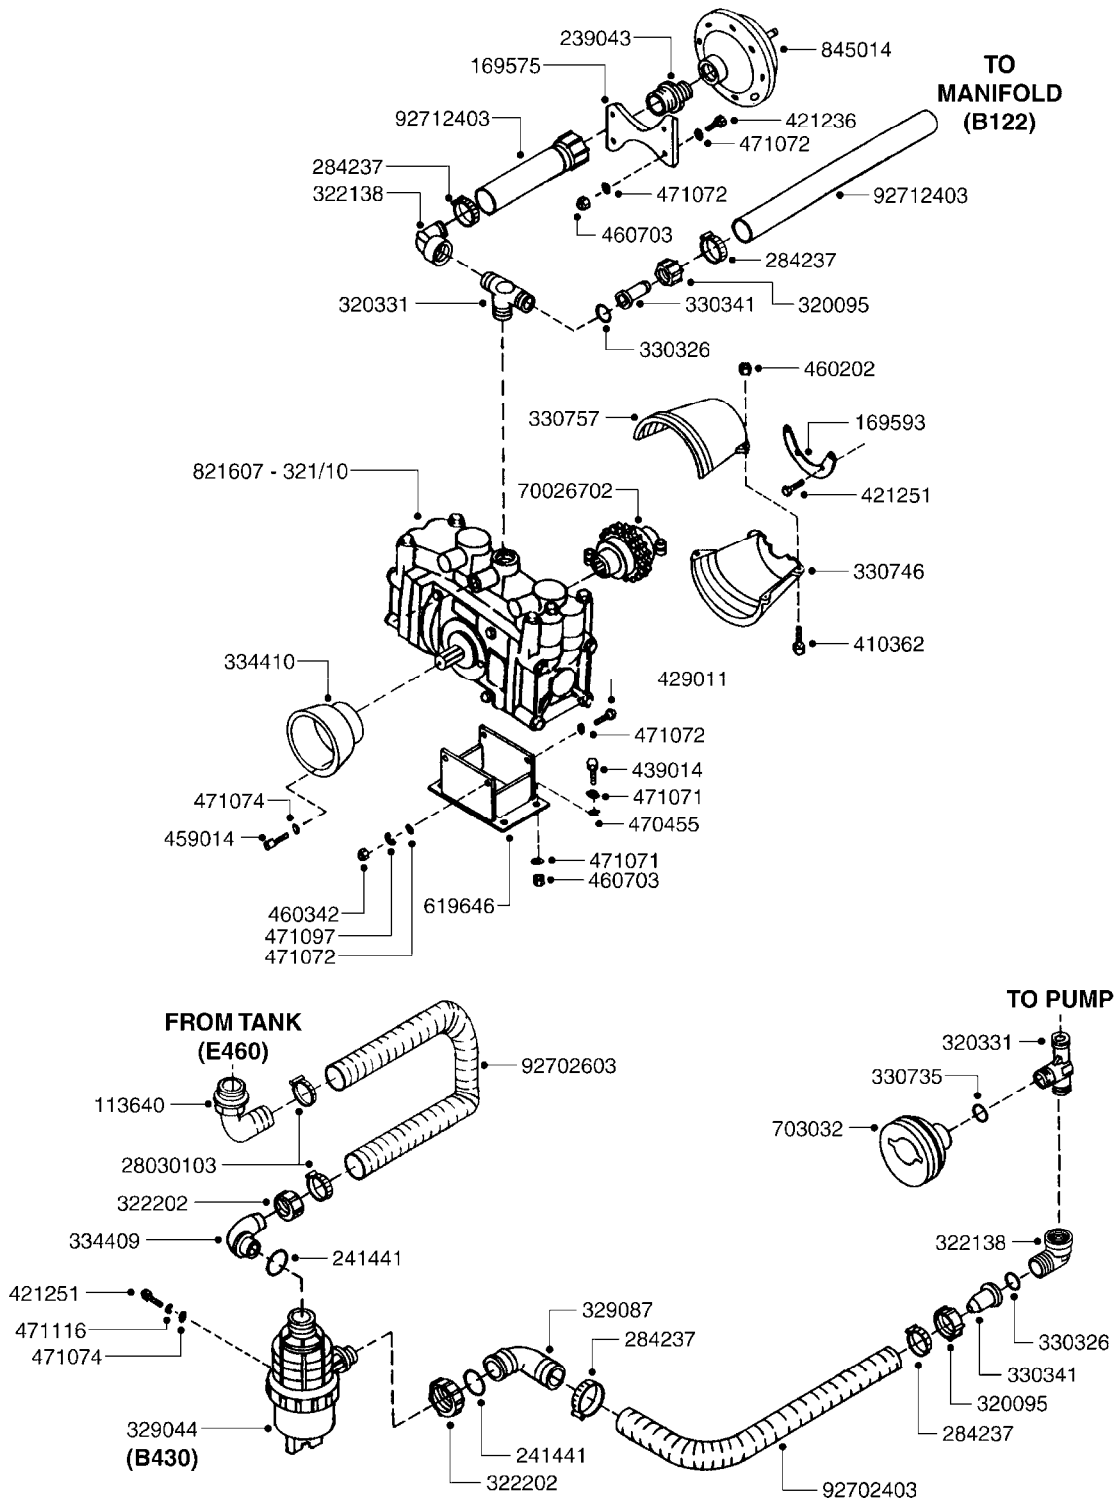

A070

PUMP - 321 W/MOUNTING BASE
A070-HIN, 07:10:10

Page 1
Date 19.03.2013 9:39

parts-n°	order qty	description
110553	1	VALVE COVER MDL 320 PAINTED
110563	1	CONNECTING ROD MODEL 320
110575	1	PUMP CASING 320
111571	1	DIAPHRAGM COVER MODEL 321 PAIN
140932	1	CRANK SHAFT 320/7
140943	1	CRANK SHAFT MODEL 320-25F
142774	1	CRANK SHAFT 320/3
147710	1	CRANK SHAFT 321/10 GG 540
161372	1	DIAPHRAGM BACKING DISC,320-361
161383	1	DIAPHRAGM UPPER DISC, 320-361
161394	1	DUST PLATE, MODEL 320
161405	1	FOOT 320
210092	1	SEAL FELT D43/30X5
210103	1	BEARING BALL 6306
210114	1	BEARING BALL 6308
210243	1	SEAL OIL 35 X 47 X 7
210302	1	BALL BEARING 6207
210832	1	BALL BEARING 90/50X23 NU2210
242152	1	O-RING D18.2X3 EPDM
242215	1	O-RING D18X3 VITON
280011	1	GREASE NIPPLE 1/8' H TR
330024	1	O-RING D41,1/D34.5 X 3,5
331155	1	SPACER, MODEL 320
332135	1	DIAPHRAGM, POLY alt 33511400
334320	1	O-RING D18X3 POLYURETHANE
390712	1	SPACER RING D84.5/66X2 (P321)
420663	1	BOLT HEX 8.8 DEL M10X120
420862	1	BOLT HEX 8.8 DEL M10X16 FT
420906	1	BOLT HEX 8.8 DEL M10X60
430286	1	BOLT HEX 8.8 DEL M12X30 FT
430297	1	BOLT HEX 8.8 RAW M14X65
460342	1	NUT HEX M10
728146	1	VALVE FOR 361 (726890/707932)