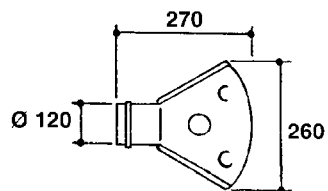

K370

HYDROPNEUM. SPOUTS 3 OUTLETS
K370-HIN, 01:01:01

Page 1

Date 19.03.2013 9:39

parts-n°	order qty	description
129147	1	HYDROPNEUMATIC MANIFOLD 3 OUT.
146327	1	UNION NUT 3/8" BRASS
149138	1	ADAPTER FOR NOZZLE H
239097	1	HYDROPNEUMATIC MANIFOLD ADAPT.
249031	1	O-RING
289348	1	ADAPTER 1/2" - 1/4"
289425	1	NON-DRIP
359195	1	FISHTAIL SPOUT - 3 OUTLETS
371339	1	NOZZLE ALBUZ BROWN WITH SWIRL
450972	1	SCREW M6X15 ALLEN GALV.
471106	1	WASHER D6
739629	1	WHITE SPOUT D.100 CPL W/3 NOZZ

24002503 - Ø 5" (125mm)

24002403 - Ø 4" (100mm)

259034 - Ø 5" (125mm) L=29-1/2" (750mm) PVC

259035 - Ø 4-3/8" (110mm) L=39-3/8" (1000mm) PVC

349012 - Ø 4" (100mm) L=37-3/8" (950mm) PVC

349026 - Ø 5-1/2" (140mm) / Ø 4-3/8" (110mm) PVC

349030 - Ø 5-1/2" (140mm) / Ø 3-1/2" (90mm) PVC

349025 - Ø 5" (125mm) / Ø 4-3/8" (110mm) PVC

349023 - Ø 5" (125mm) PVC

K390

TUBES & HOSES
K390-HIN, 12:12:05

Page 1

Date 19.03.2013 9:39

parts-n°	order qty	description
259034	1	PVC HOSE D125MM X 0.75M
259035	1	PVC HOSE D100MM X 1.0M
349012	1	PVC TUBE D100MM X 950MM
349023	1	GREY PVC LID D125MM
349025	1	CONNECT.PIECE PVC D125MM-110MM
349026	1	CONICAL REDUC.PVC D140MM-100MM
349030	1	140MM-90MM PVC ADAPTER
24002403	1	HOSE R X TPR 4" BLACK
24002503	1	HOSE R X TPR 5" BLACK