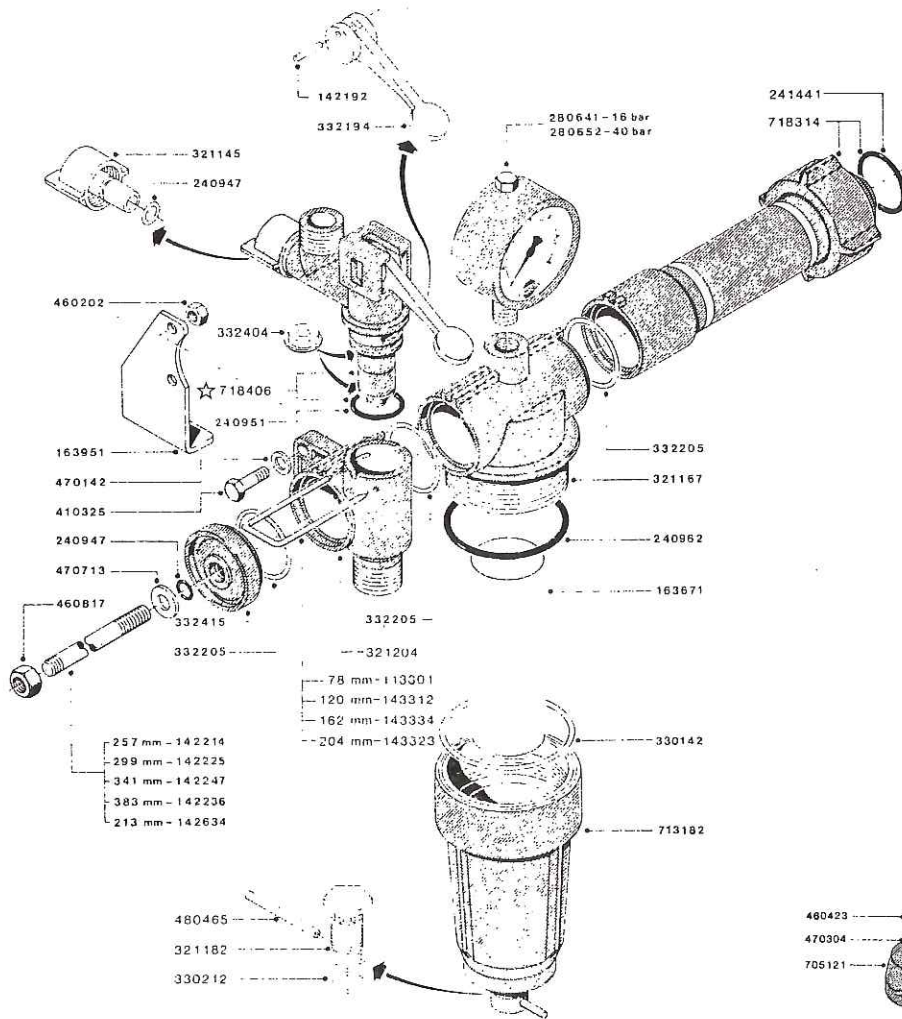

## PARTS

### BREAKDOWN

FAN ASSEMBLY FOR VO155/VO210

PARTS

BREAKDOWN

BLOWER HOUSING MOUNTING FOR  
VO80 AND VO105

PARTS  
BREAKDOWN

BLOWER HOUSING MOUNTING FOR V0155  
AND V0210

PARTS

BREAKDOWN

V0105 TANK & FRAME

PARTS  
BREAKDOWN

V0155 TANK & FRAME

PARTS

BREAKDOWN

VO210 TANK & FRAME

PARTS  
BREAKDOWN

1301 PUMP NO. 821251  
(Used on V0155/V0210)

PARTS

BREAKDOWN

320 PUMP  
NO. 82116 (Used on V080/V0105)

PARTS

BREAKDOWN

**HARDI**

**QUALITY  
THROUGH  
RESEARCH**