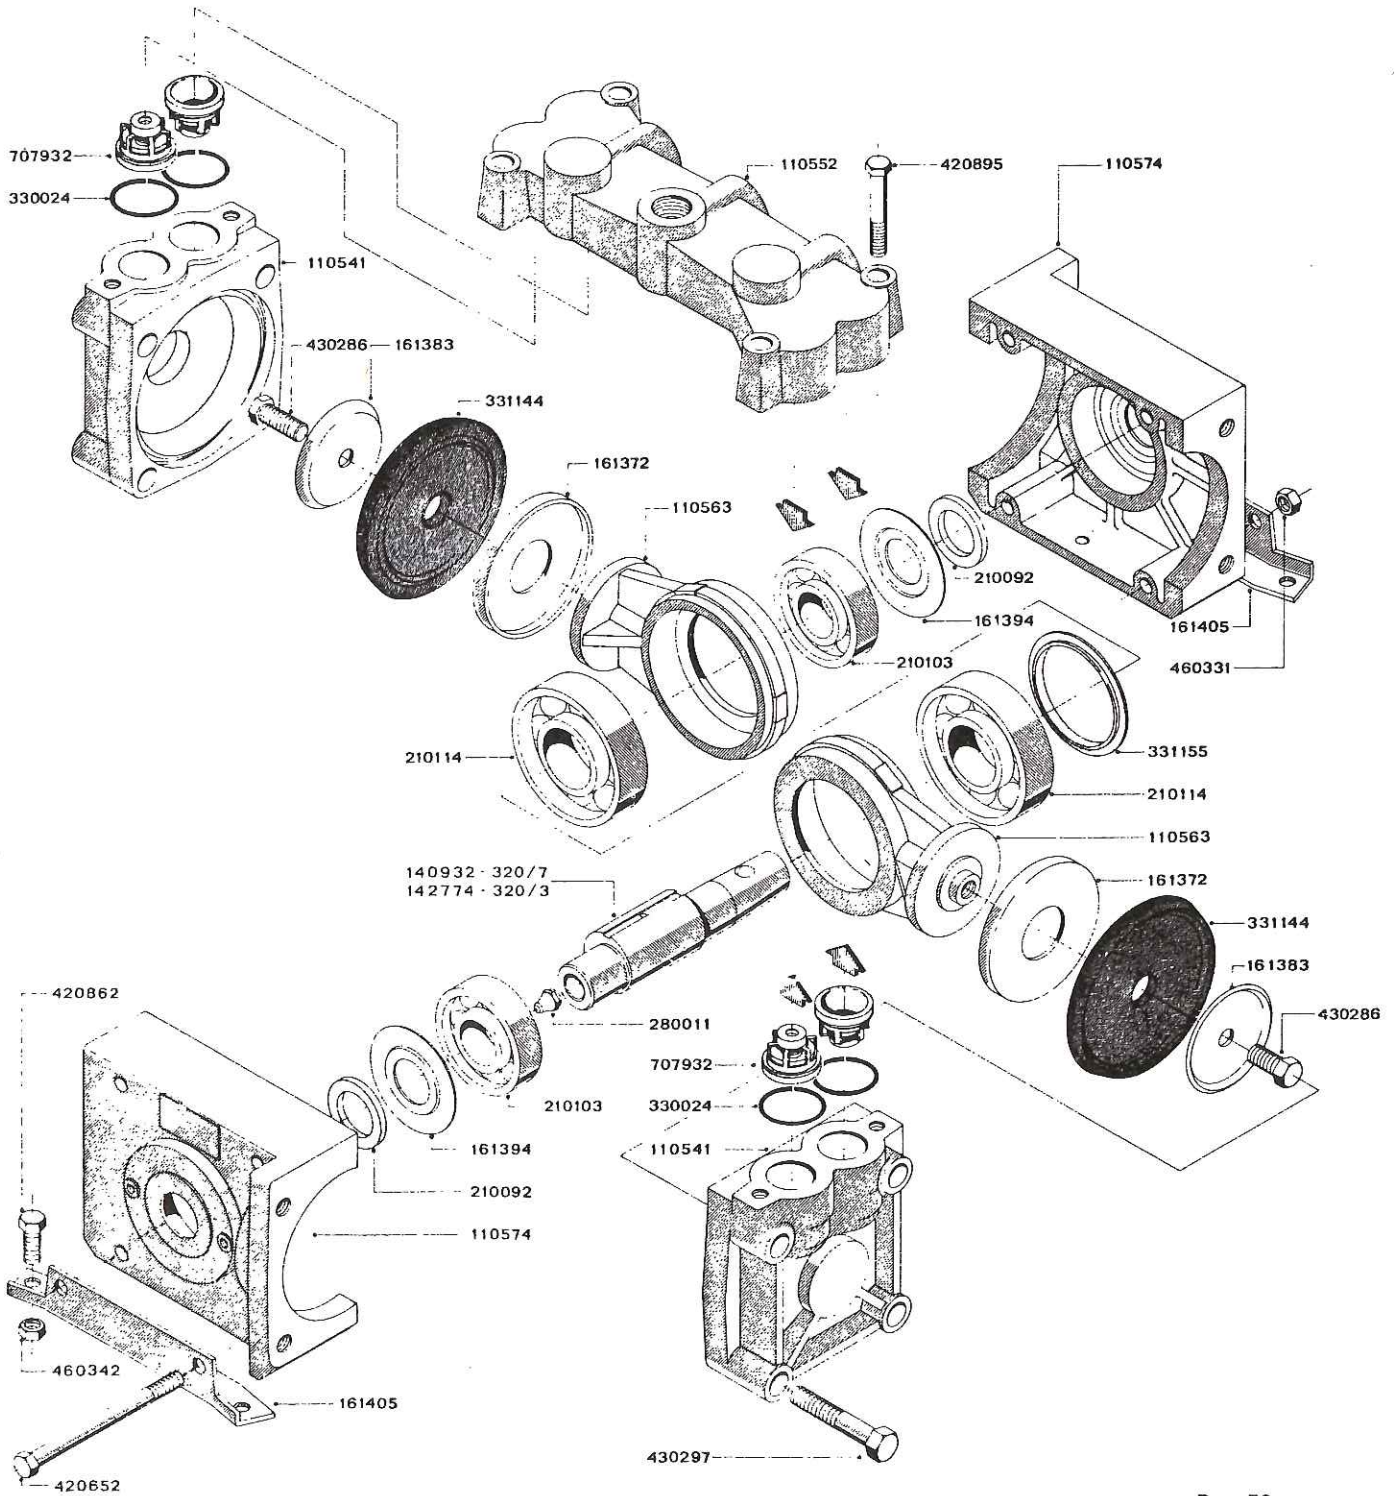

1301 PUMP NO. 821251  
(Used on V0155/V0210)

PARTS

BREAKDOWN

320 PUMP  
NO. 82116 (Used on V080/V0105)

PARTS

BREAKDOWN

**HARDI**

**QUALITY  
THROUGH  
RESEARCH**