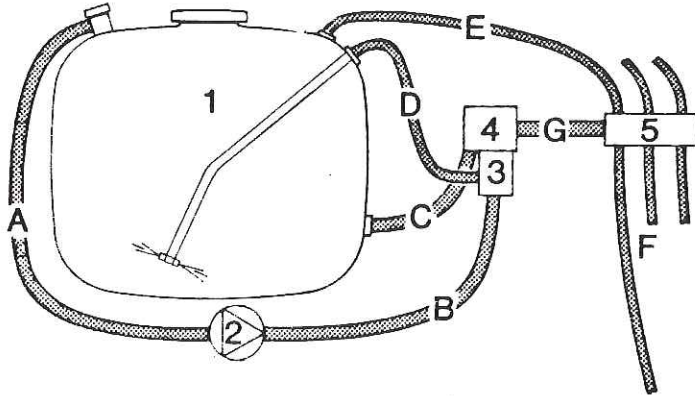

---

HEAD OFFICE  
**HARDI INC.**

R.R.#4, Highway 135, London, Ontario N6A 4B8  
Telephone: (519) 685-6730 Telex: 064-7247

VO SERIES SPRAYERS HOSE CONNECTIONS

- 1. Tank
- 2. Pump
- 3. Agitator ON/OFF
- 4. Master ON/OFF
- 5. Individual Section ON/OFF