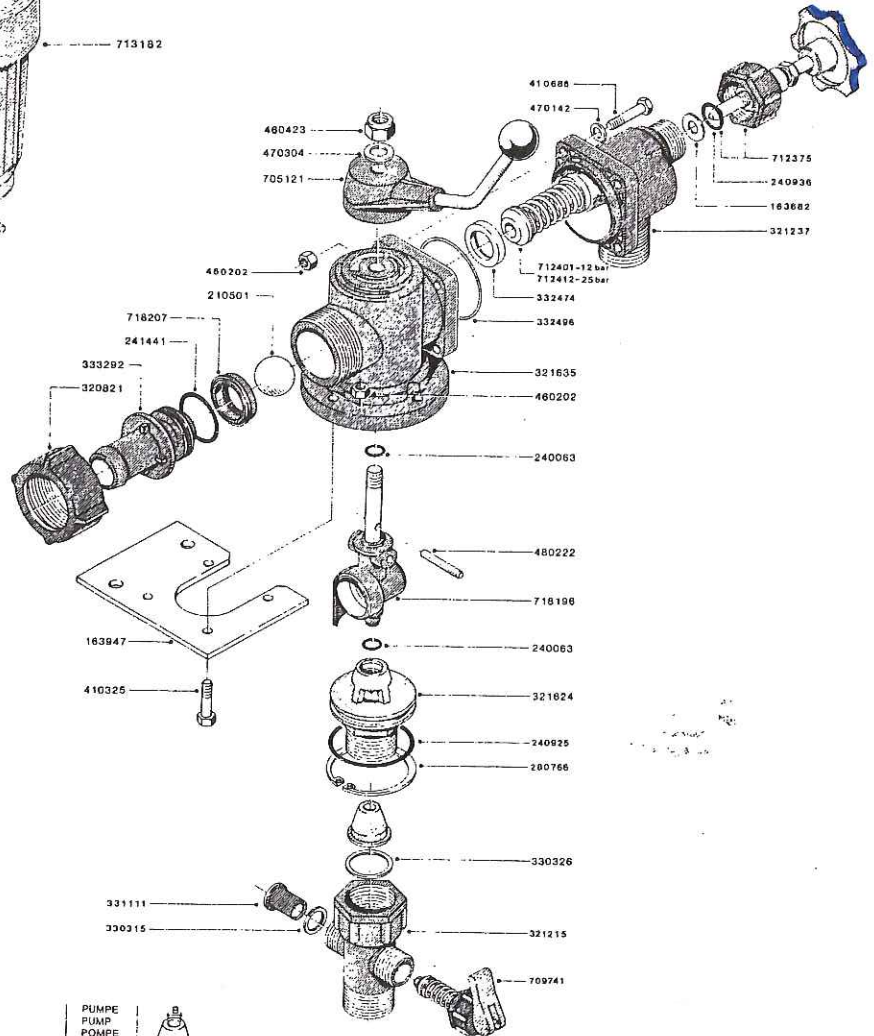

MAIN ON/OFF CONTROL
AND PRESSURE REGULATION
ASSEMBLY

BK 180 No	PUMPE PUMP POMPE PUMBA	B	B mm	FARVE	COLOUR	COULEUR	FARBE	COLOR
841411	892	333314	5,2	BLA	BLUE	BLEU	BLAU	AZUL
841422	1200	333326	7,0	ROD	RED	ROUGE	ROJO	ROJO
841433	1301	333336	8,7	HVID	WHITE	BLANC	WEISS	BIANCO
841444	381 HT	333347	9,0	ORANGE	ORANGE	ORANGE	ORANGE	ANARANJADO
841455	381	333351	10,5	SORT	BLACK	NOIR	SCHWARZ	NEGRO
841468	320 HT	333382	6	GRON	GREEN	VERT	GRUN	VERDE