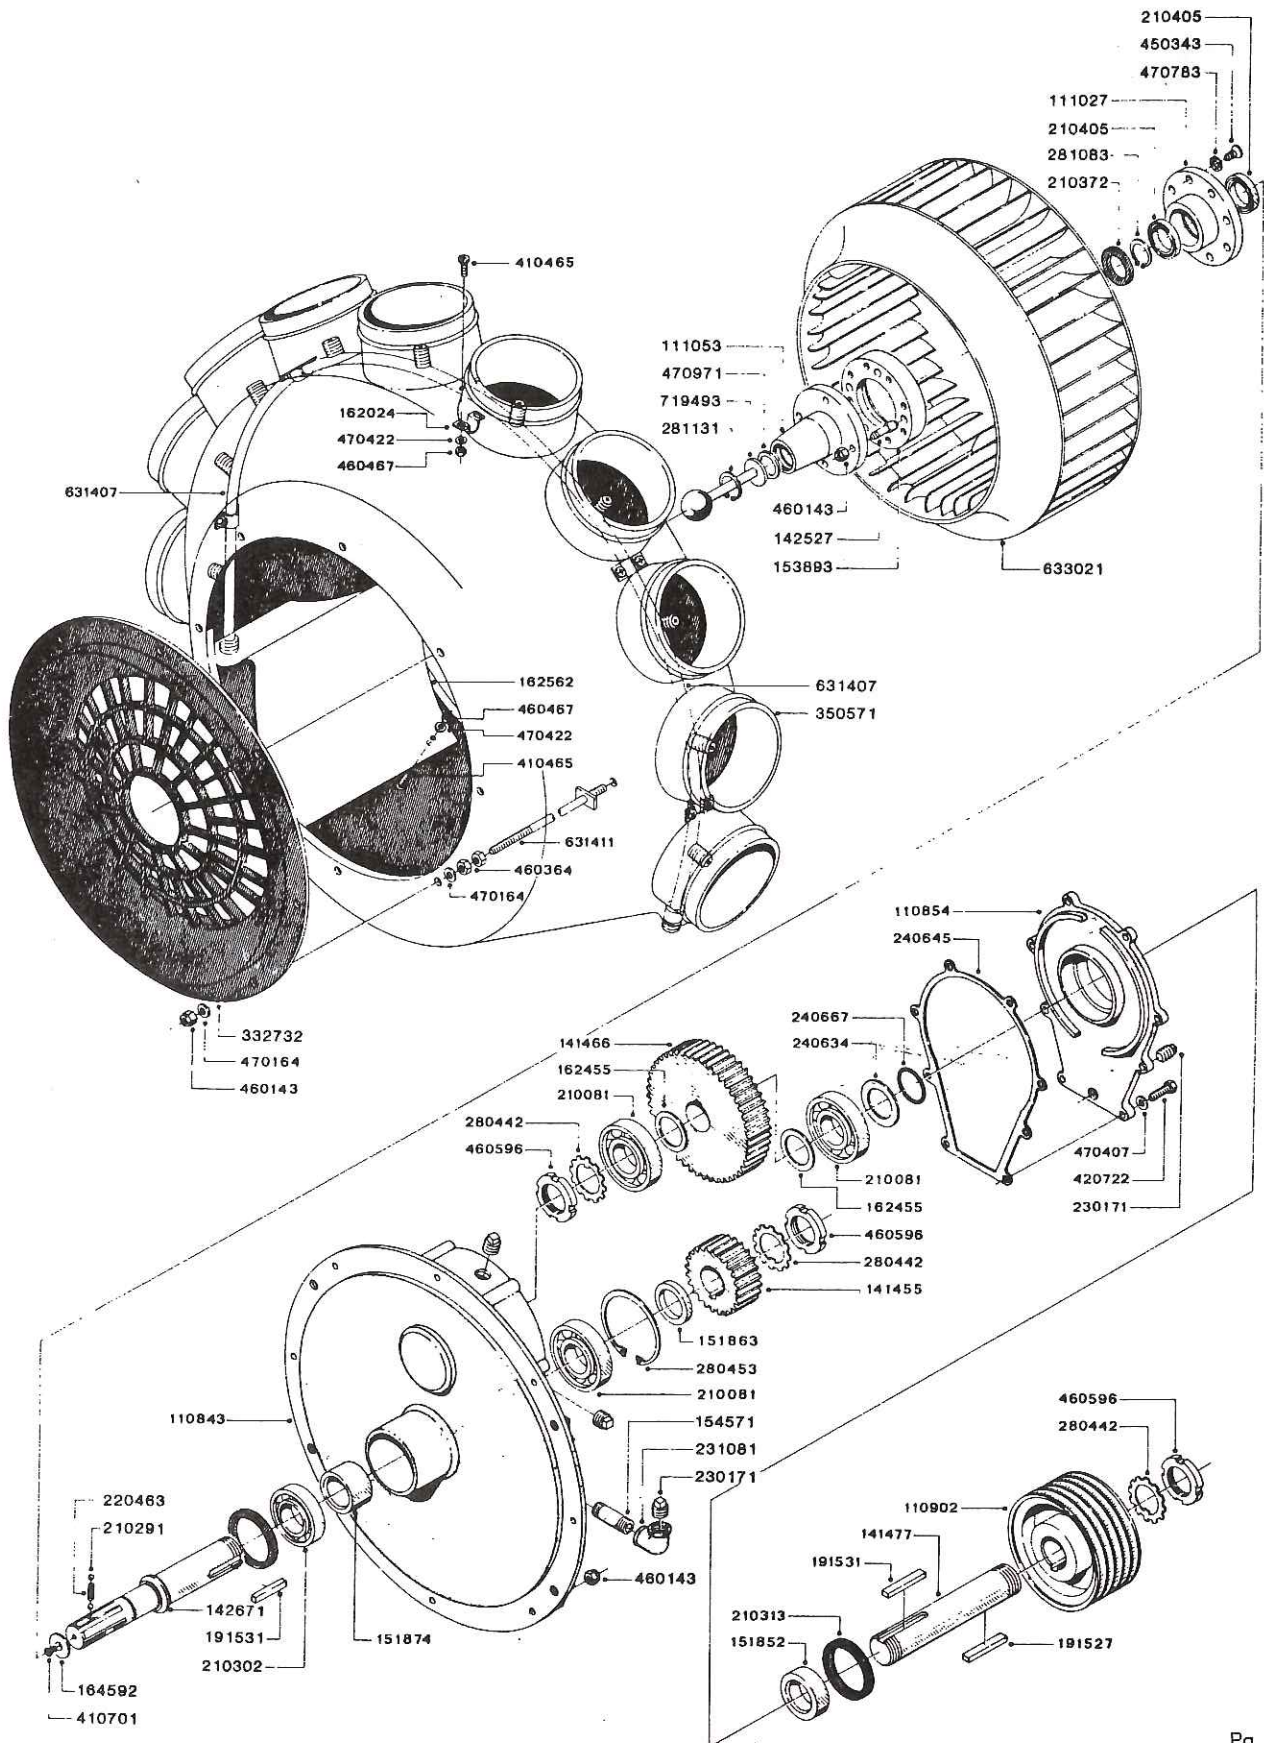

## PARTS

### BREAKDOWN

FAN ASSEMBLY FOR VO155/VO210

PARTS

BREAKDOWN

BLOWER HOUSING MOUNTING FOR  
VO80 AND VO105

PARTS  
BREAKDOWN

BLOWER HOUSING MOUNTING FOR V0155  
AND V0210

PARTS

BREAKDOWN

V0105 TANK & FRAME

PARTS  
BREAKDOWN

V0155 TANK & FRAME

PARTS

BREAKDOWN

VO210 TANK & FRAME

PARTS  
BREAKDOWN