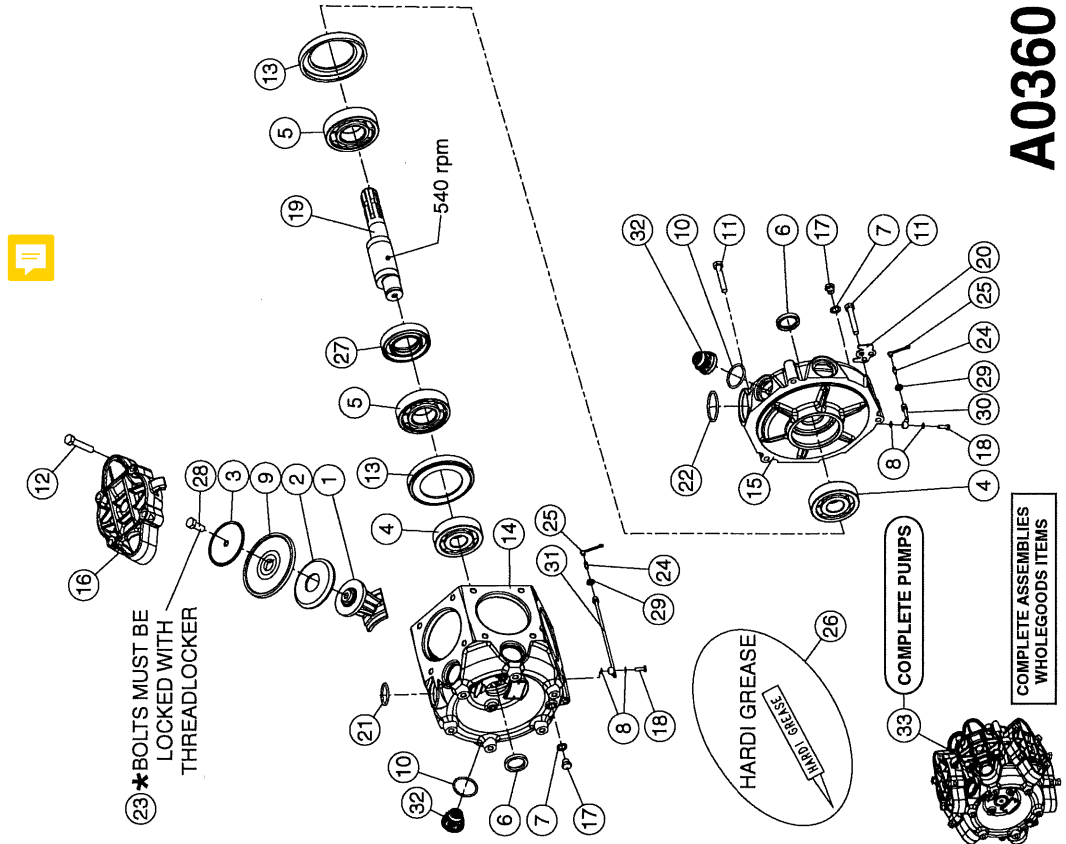

Agroparts: [www.HARDI-INTERNATIONAL.com](http://www.HARDI-INTERNATIONAL.com)

Page 1

PUMP - 464 DEICER 540 RPM, A0360-HIN, 22:02:16

Date 07.04.2016 16:50

Pos.	parts-n°	order qty	description
1	111623	1	CONNECTING ROD 463/10MM
2	161012	1	DIAPHRAGM BACKING DISC F. 463
3	161175	1	DIAPHRAGM DISC 463/464 PUMP
4	210221	1	BEARING BALL 6407
5	210232	1	BEARING BALL 6310
6	210243	1	SEAL OIL 35 X 47 X 7
7	241404	1	DOWTY SEAL 1/4"
8	242374	1	WASHER Ø10/Ø6X1 COPPER
9	242426	1	DIAPHRAGM PUMP 463/464 NITRIL
10	242510	1	O-RING D44.04 X 3.53 NITRIL
11	421072	1	BOLT HEX 8.8 RAW M10X65
12	430312	1	BOLT HEX 8.8 RAW M12X60
13	11171900	1	METAL SPACER F. 364/464 MACHINED
14	11172200	1	PUMP HOUSE 464 MACHINED 5/4" BSP RED
15	11172600	1	FRONTPART 464 MACHINED 2" BSP RED
16	11173000	1	VALVE COVER.463/464 MACHINED RED
17	14010400	1	PLUG 1/4" BSP
18	14120400	1	BANJOBOLT M6 X 19
19	14137600	1	CRANKSHAFT 364/464-10
19	14137700	1	CRANKSHAFT FOR HOT PUMPS
19	14137700	1	CRANKSHAFT 464-12
19	14137700	1	CRANKSHAFT FOR COLD PUMPS
20	16383000	1	GREASE NIPPLE PLATE 464

PUMP - 464 DEICER 540 RPM, A0360-HIN, 22:02:16

Date 07.04.2016 16:50

Pos.	parts-n°	order qty	description
21	24266600	1	O-RING D 38,0 X 4,0 70SH.NITR
22	24266800	1	O-RING D 54,0 X 4,0 70SH.NITR
23	28045503	1	LOCTITE 262 .5ML (.017oz.)
24	28163300	1	GREASE NIPPLE H1 M6X1 DIN 7412
25	28163400	1	CAP F. GREASENIPPLE YELLOW M6X1
26	28164600	1	HARDI PUMP GREASE S3 V550L 1
27	33524200	1	DISTANCE RING/GREASE SPLIT
28	43099200	1	BOLT HEX SS M12 X 30 DIN933 A4
29	46134000	1	NUT HEX M10x1 H=2.3 NV=14 ELZIN
30	61097000	1	BANJOTUBE SHORT 464 COMPL.
31	61097100	1	BANJOTUBE LONG 464 COMPL.
32	72043600	1	VALVE FOR 462/463
32	72094700	1	VALVE FOR COLD PUMPS
32	72094700	1	VALVE D46 STAINLESS SPEC.FIAP
33	82168400	1	VALVE FOR HOT PUMPS
33	82168400	1	PUMP 464-10/2"SU./HOT-DEICER
33	82168500	1	PUMP 464-12 2" SUCT. 540 RPM