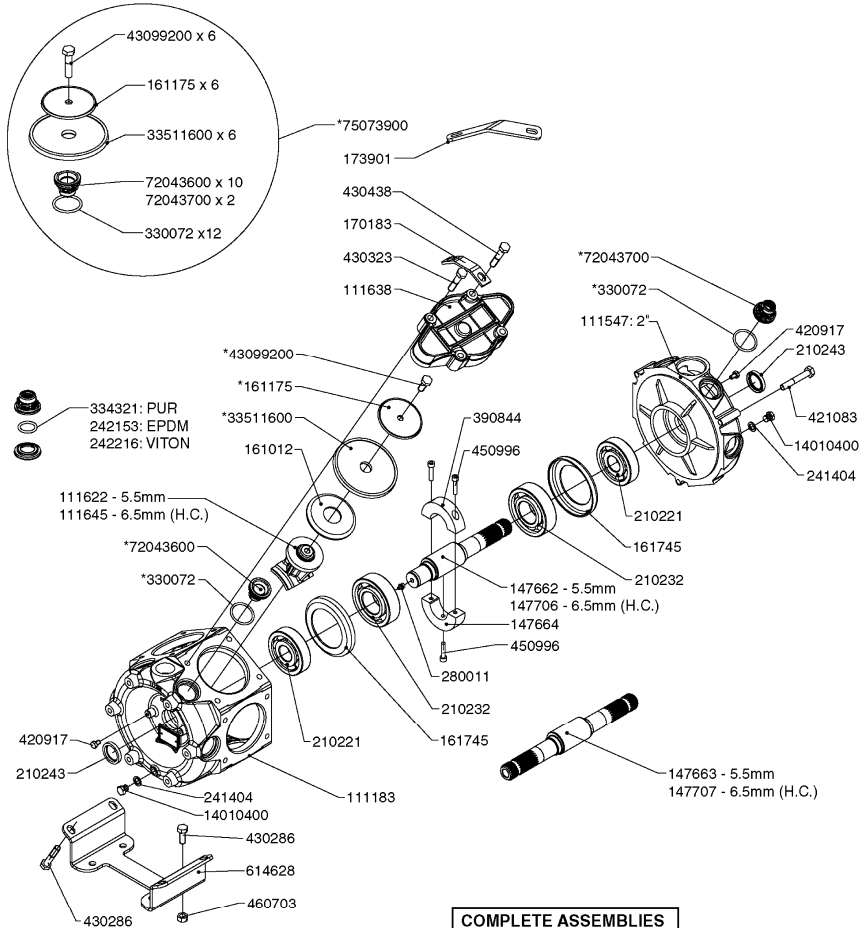

A0340

parts-n°	order qty	description
111183	1	PUMP CASTING 460-463 (PAINTED)
111547	1	PUMP FRONT 460-463-2' (PAINT)
111622	1	CONNECTING ROD 463/5.5MM
111638	1	VALVE COVER 463 HC+1000 VERS.
111645	1	CONNECTING ROD 463/6.5MM
147662	1	CRANK SHAFT F.363/463-5.5MM
147663	1	CRANK SHAFT 363/463-5.5 THROUGH
147664	1	COUNTERBALANCE 363/463 WEIGHT
147706	1	CRANK SHAFT F.363/463-6.5MM
147707	1	CRANK SHAFT 363/463-6.5 THROUGH
161012	1	DIAPHRAGM BACKING DISC F. 463
161175	1	DIAPHRAGM DISC 463/464 PUMP
161745	1	METAL SPACER F.363/463
170183	1	LIFT STRAP F.PUMP 360/361/462
173901	1	LIFT STRAP F.PUMP 463
210221	1	BEARING BALL 6407
210232	1	BEARING BALL 6310
210243	1	SEAL OIL 35 X 47 X 7
241404	1	DOWTY SEAL 1/4"
242153	1	O-RING D26X4 EPDM
242216	1	O-RING VITON F/1202/1302/462
280011	1	GREASE NIPPLE 1/8' SAE H TR

COMPLETE ASSEMBLIES
WHOLEGOODS ITEMS

A0340

parts-n°	order qty	description
330072	1	O-RING D53.5/D45.5X4
334321	1	O-RING POLY. 34.0x26.0x4.0
390844	1	COUNTERBALANCE 363/463 POM
420917	1	BOLT HEX 8.8 RAW M8X12 FT
421083	1	BOLT HEX 8.8 DEL M10X65
430286	1	BOLT HEX 8.8 DEL M12X30 FT
430323	1	BOLT HEX 8.8 DEL M12X60
430438	1	BOLT HEX 8.8 DEL M12X65
450996	1	BOLT ALLEN M8X35 DIN 912 RAW
460703	1	NUT HEX M12X1.75 LOCK DIN985A2 SS
614628	1	FOOT F. 46X PUMP, RED
821585	1	PUMP 463/5.5 THRGH SHAFT 1000R
821587	1	PUMP 463/10 THROUGH SHAFT TWNF
14010400	1	PLUG 1/4" BSP
33511600	1	DIAPHRAGM PUMP 463/464 PUMP PUR
43099200	1	BOLT HEX SS M12 X 30 DIN933 A4
72043600	1	VALVE FOR 462/463
72043700	1	VALVE FOR 462/463 W.VENT HOLE
72293300	1	PUMP 463/6.5 MED-2-1000-GG
75073900	1	PUMP KIT 460/463 "06"
82168700	1	PUMP 464-12 540 OFFSET PORTS
82168800	1	PUMP 464 6.5 1000 OFFSET PORTS