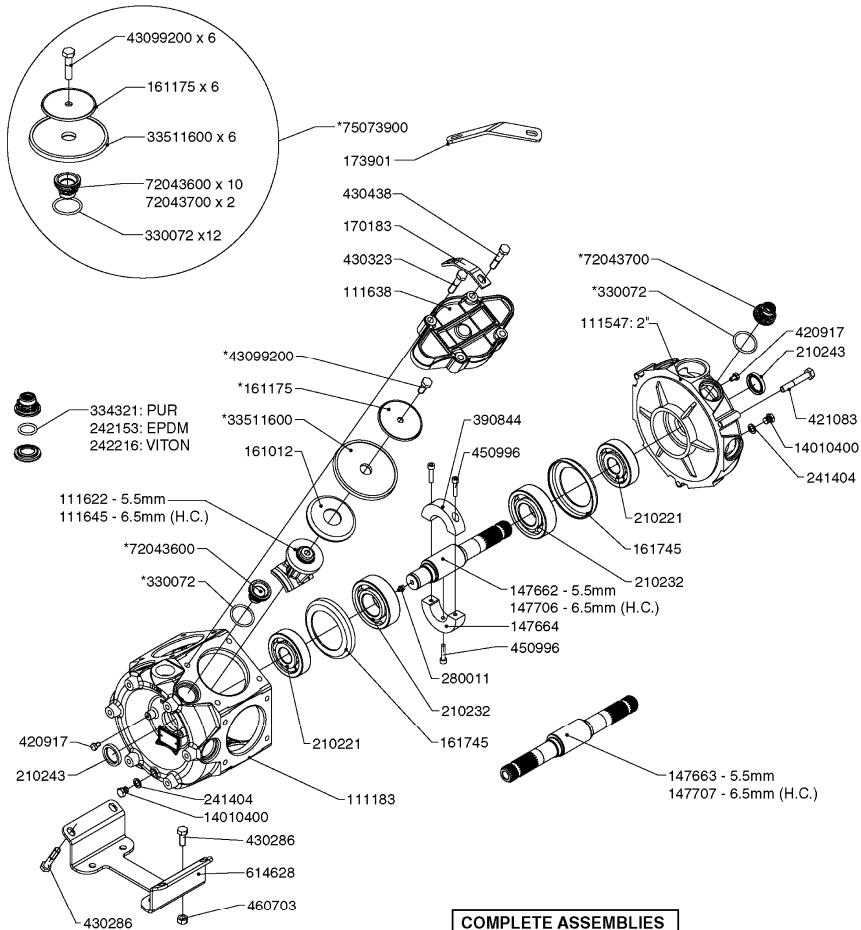

A0340

parts-n°	order qty	description
111183	1	PUMP CASTING 460-463 (PAINTED)
111547	1	PUMP FRONT 460-463-2' (PAINT)
111622	1	CONNECTING ROD 463/5.5MM
111638	1	VALVE COVER 463 HC+1000 VERS.
111645	1	CONNECTING ROD 463/6.5MM
147662	1	CRANK SHAFT F.363/463-5.5MM
147663	1	CRANK SHAFT 363/463-5.5 THROUGH
147664	1	COUNTERBALANCE 363/463 WEIGHT
147706	1	CRANK SHAFT F.363/463-6.5MM
147707	1	CRANK SHAFT 363/463-6.5 THROUGH
161012	1	DIAPHRAGM BACKING DISC F. 463
161175	1	DIAPHRAGM DISC 463/464 PUMP
161745	1	METAL SPACER F.363/463
170183	1	LIFT STRAP F.PUMP 360/361/462
173901	1	LIFT STRAP F.PUMP 463
210221	1	BEARING BALL 6407
210232	1	BEARING BALL 6310
210243	1	SEAL OIL 35 X 47 X 7
241404	1	DOWTY SEAL 1/4"
242153	1	O-RING D26X4 EPDM
242216	1	O-RING VITON F/1202/1302/462
280011	1	GREASE NIPPLE 1/8' SAE H TR

COMPLETE ASSEMBLIES
WHOLEGOODS ITEMS

A0340

parts-n°	order qty	description
330072	1	O-RING D53.5/D45.5X4
334321	1	O-RING POLY. 34.0x26.0x4.0
390844	1	COUNTERBALANCE 363/463 POM
420917	1	BOLT HEX 8.8 RAW M8X12 FT
421083	1	BOLT HEX 8.8 DEL M10X65
430286	1	BOLT HEX 8.8 DEL M12X30 FT
430323	1	BOLT HEX 8.8 DEL M12X60
430438	1	BOLT HEX 8.8 DEL M12X65
450996	1	BOLT ALLEN M8X35 DIN 912 RAW
460703	1	NUT HEX M12X1.75 LOCK DIN985A2 SS
614628	1	FOOT F. 46X PUMP, RED
821585	1	PUMP 463/5.5 THRGH SHAFT 1000R
821587	1	PUMP 463/10 THROUGH SHAFT TWNF
14010400	1	PLUG 1/4" BSP
33511600	1	DIAPHRAGM PUMP 463/464 PUMP PUR
43099200	1	BOLT HEX SS M12 X 30 DIN933 A4
72043600	1	VALVE FOR 462/463
72043700	1	VALVE FOR 462/463 W.VENT HOLE
72293300	1	PUMP 463/6.5 MED-2-1000-GG
75073900	1	PUMP KIT 460/463 "06"
82168700	1	PUMP 464-12 540 OFFSET PORTS
82168800	1	PUMP 464 6.5 1000 OFFSET PORTS

A0340

parts-n°	order qty	description
82169400	1	PUMP 464-6.5-STD-2-1000 FK