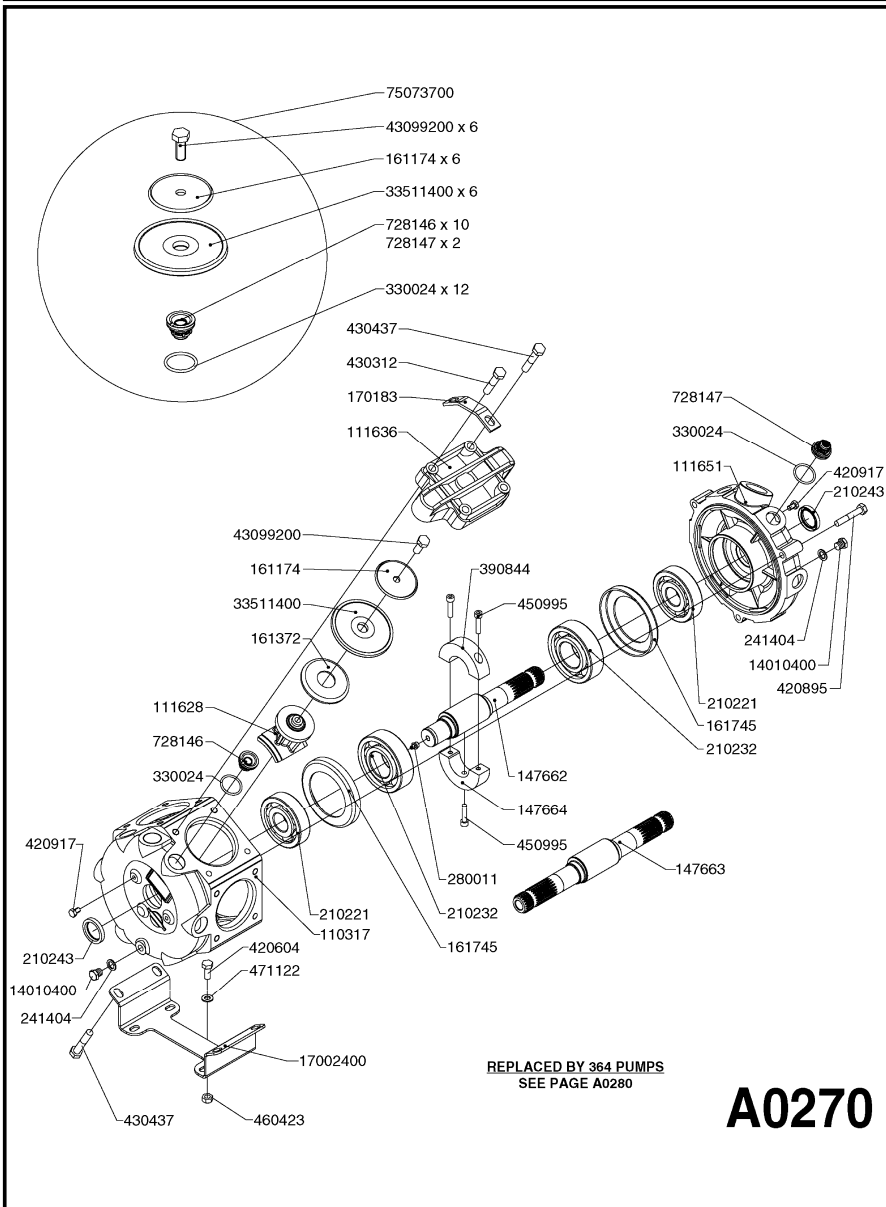

parts-n°	order qty	description
110317	1	PUMP CASING MODEL 360/361 PNTD
111628	1	CONNECTING ROD 363/5.5 PUMP
111636	1	VALVE COVER 363 HEAVY DUTY
111651	1	CASTING F.363 1.5" PUMP(FRONT)
147662	1	CRANK SHAFT F.363/463-5.5MM
147663	1	CRANK SHAFT 363/463-5.5 THROUG
147664	1	COUNTERBALANCE 363/463 WEIGHT
161174	1	DIAPHRAGM DISC SS 361/363/364 PUMP
161372	1	DIAPHRAGM BACKING DISC,320-361
161745	1	METAL SPACER F.363/463
170183	1	LIFT STRAP F.PUMP 360/361/462
210221	1	BEARING BALL 6407
210232	1	BEARING BALL 6310
210243	1	SEAL OIL 35 X 47 X 7
241404	1	DOWTY SEAL 1/4"
280011	1	GREASE NIPPLE 1/8' SAE H TR
330024	1	O-RING D41,1/D34.5 X 3,5
390844	1	COUNTERBALANCE 363/463 POM
420604	1	BOLT HEX 8.8 DEL M10X25 FT DIN933
420895	1	BOLT HEX 8.8 RAW M10X60
420917	1	BOLT HEX 8.8 RAW M8X12 FT
430312	1	BOLT HEX 8.8 M12X60

parts-n°	order qty	description
430437	1	BOLT HEX 8.8 RAW M12X65
450995	1	BOLT ALLEN M8X30 DIN 912 RAW
460423	1	NUT HEX M10X1.50 LOCK DIN985A2 SS
471122	1	WASHER, M10, Ø20/10.5X 2.0, SS
728146	1	VALVE FOR 361 (726890/707932)
728147	1	VALVE FOR 361 WHITE WITH HOLE
14010400	1	PLUG 1/4" BSP
17002400	1	FOOT F. 36X PUMP, RED
33511400	1	DIAPHRAGM PUMP 361/361/363/364 PUR
43099200	1	BOLT HEX SS M12 X 30 DIN933 A4
75073700	1	PUMP KIT 361/363 "06"