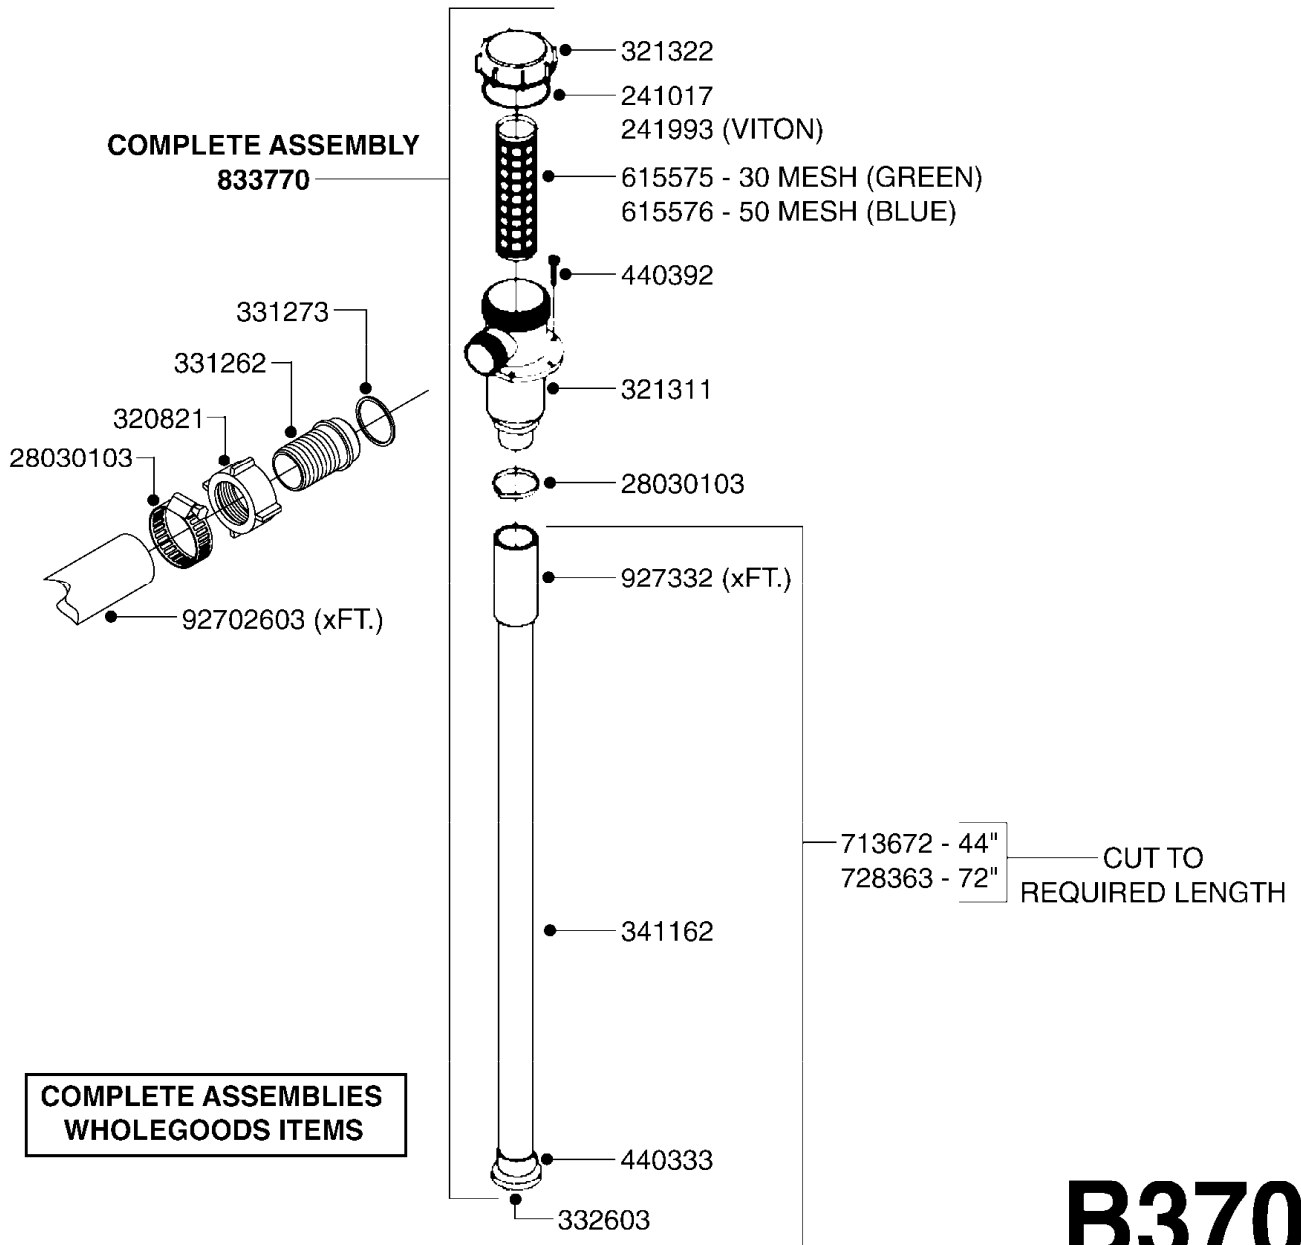

TOP SUCTION ASSEMBLY-SCREW CAP
B370-HIN, 08:12:09

Page 1

Date 14.04.2014 15:19

parts-n°	order qty	description
241017	1	O-RING D74,5X3 NITRIL
241993	1	O-RING 74.5 X 3MM VIT/241017
320821	1	FITT.DK NUT 1-1/2" BSP
321311	1	FILTER BODY S 80 X 4
321322	1	SCREW CAP F. S80 X 4
331262	1	FITT.DK HB 1-1/2" F. 1-1/2"NUT
331273	1	O-RING D44/D38X2 F.1-1/2"
332603	1	CAP F. SUCTION TUBE
341162	1	SUCTION TUBE F.650
440333	1	SCREW 3.5 X 9.5 SS
440392	1	SCREW NO.14 1"
615575	1	FILTER F.TOP SUCT.30 MESH GRN.
615576	1	FILTER F.TOP SUCT.50 MESH BLUE
713672	1	SUCTION TUBE L=44"
728363	1	SUCTION TUBE ASSY.L=72"
833770	1	TOP SUCTION KIT 300/500
927332	1	HOSE R X 28BAR X 40MM X 0012"
28030103	1	CLAMP HOSE GEAR P5/4-S1.5"6724
92702603	1	HOSE PVC SUCT GRAY 1-1/2"