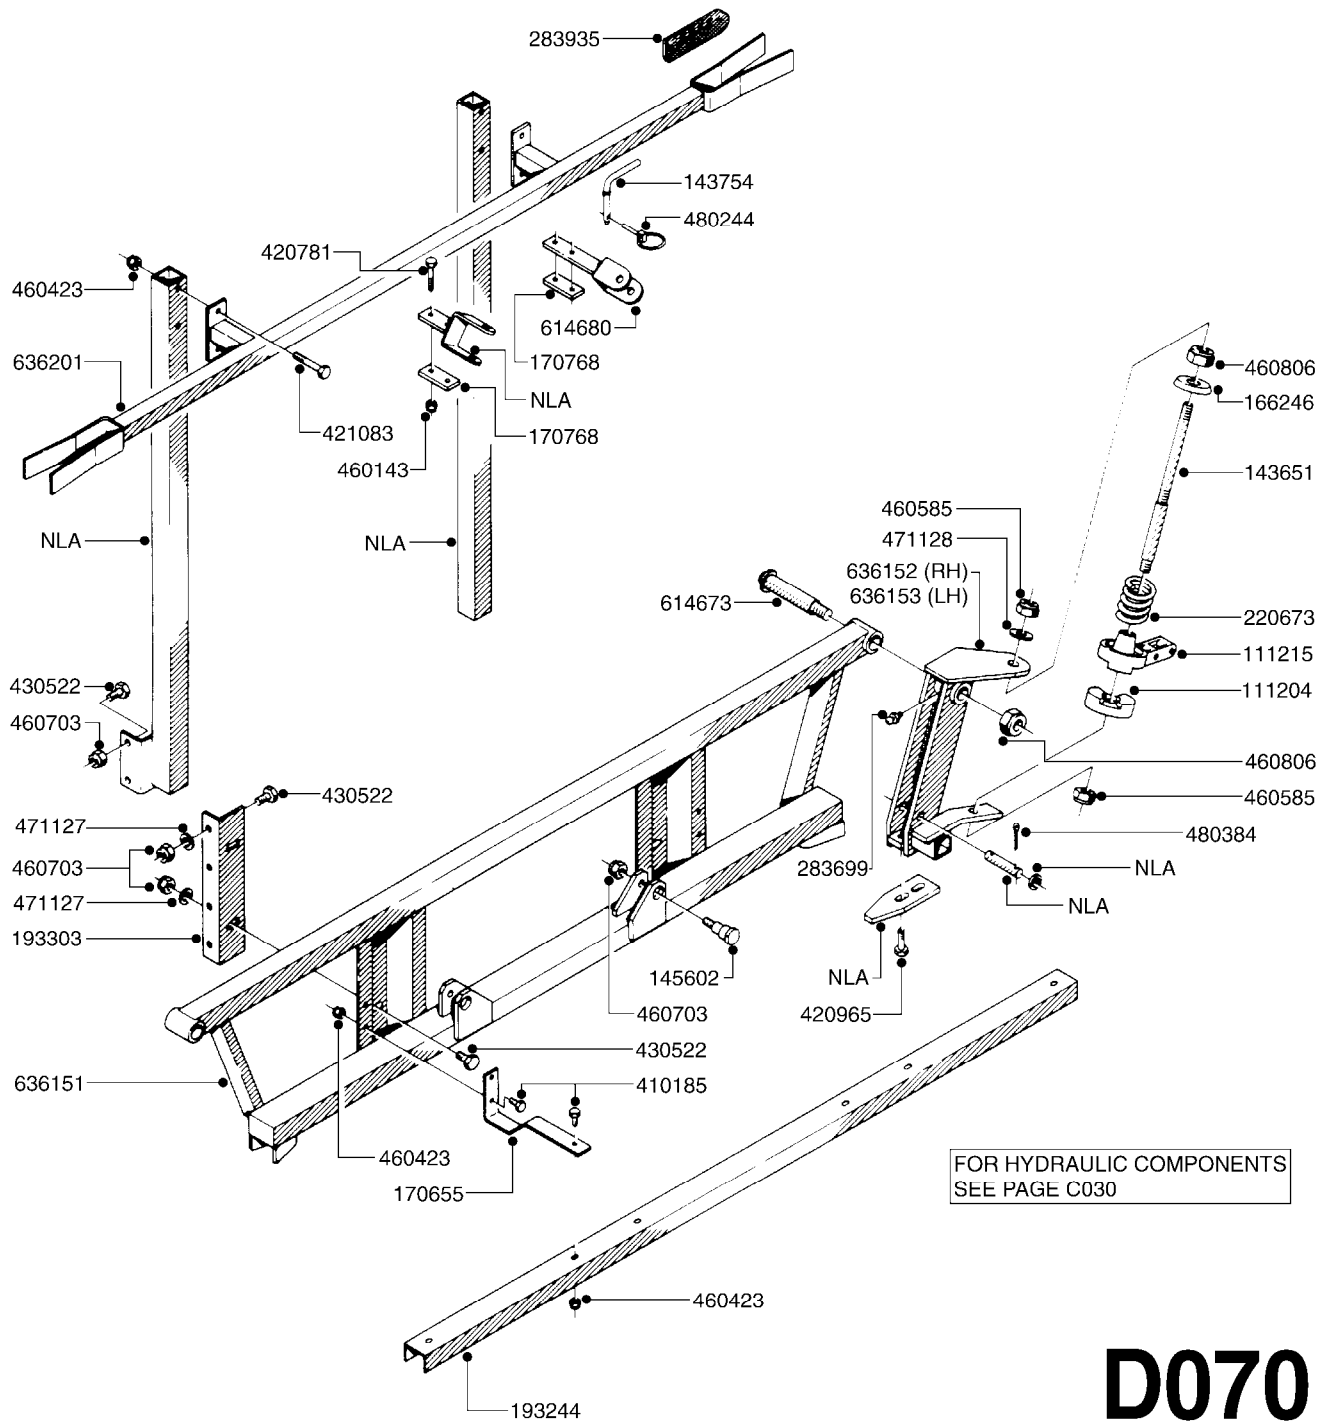

Date 14.04.2014 15:19

parts-n°	order qty	description
111204	1	CLAW CLUTCH/LOWER D80
111215	1	CLAW CLUTCH/UPPER D80
142597	1	DISTANCE TUBE
143651	1	AXLE M20/M16 L=355 F/BREAKAWAY
143721	1	FRICITION DISC FOR BOOM D30
143754	1	PIN D10 X 56
166246	1	WASHER CUP D53 F.SPRING
166736	1	YOKE FOR SB BOOM
166865	1	WASHER D35/D25X2
193244	1	NOZZLE TRACK 6-8-10 M SB
193303	1	SUPPORTING ARM FOR SB BOOM
220673	1	SPRING F.PIVOT 100 X 51
334571	1	PLUG 40X40X2 F.SQ.TUBE
410185	1	BOLT HEX 8.8 DEL M6X16
420906	1	BOLT HEX 8.8 DEL M10X60
421083	1	BOLT HEX 8.8 DEL M10X65
430522	1	BOLT HEX 8.8 DEL M12X25 FT
460261	1	NUT HEX M6X1 LOCK
460423	1	NUT HEX M10X1.5 LOCK
460585	1	NUT HEX M16X2 LOCK
460703	1	NUT HEX M12X1.75 LOCK
460806	1	NUT HEX M20X2.5 LOCK
471122	1	WASHER D20/D10.5X2 SS
471127	1	WASHER D24/D13X2.5 STAINLESS
471128	1	WASHER D30/D17X3
480244	1	PIN SNAP D4.5
613487	1	TRANSPORT FITTINGS FOR SB BOOM
633942	1	OUTER BOOM WING 26', 28' SB
634163	1	CENTER SECTION - 20',26',33'
634185	1	BOOM WING OUTER PART 33' SB
635780	1	INNER WING SEC. 26',28',33'SB
635792	1	BOOM WING - 20',21'SB-BOOM
706311	1	SPRING WITH HAND-GRIB