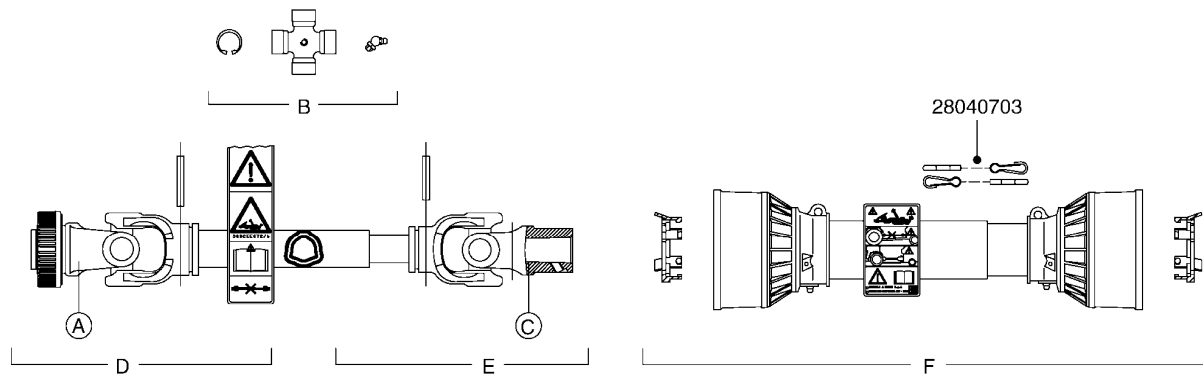

PTO	TRACTOR	IMPLEMENT	LENGTH	A	B	C	D	E	F
28020203	1-3/4" 20-SPLINE	1-3/8" 21-SPLINE	860/1313	28015703	28009403	28040603	28015803	28015903	28016003
28020303	1-3/8" 21-SPLINE	1-3/8" 21-SPLINE	860/1328	28015103	28015203	28015303	28015403	28015503	28015603
829445	1-3/8" 6-SPLINE	1-3/8" 6-SPLINE	810/1219	284041	289045	289041	28016703	28016803	289050
829446	1-3/8" 6-SPLINE	1-3/8" 6-SPLINE	810/1230	289040	284041	289040	28016203	28016303	289049
829480	1-3/8" 21-SPLINE	1-3/8" 21-SPLINE	1210/1912	28005200	289042	28005800	28006700	28007300	28008100
829482 *	1-3/8" 6-SPLINE	Ø25 CONE 3	610/912	28005400	289042	28006000	28008500	28007500	28008600
829483 *	1-3/8" 6-SPLINE	Ø30 CONE 4	610/912	28005400	289042	28006100	28008500	-	28008600
829484 *	1-3/8" 6-SPLINE	1-3/8" 6-SPLINE	610/912	28005400	289042	28006200	28008500	-	28008600
829486	1-3/8" 6-SPLINE	Ø30 CONE 4	860/1328	28005400	289042	28006100	28006900	-	28008100
829487 *	1-3/8" 6-SPLINE	1-3/8" 6-SPLINE	860/1328	28005400	289042	28006200	28006900	-	28008100
829490	1-3/8" 6-SPLINE	Ø30 CONE 4	1210/1912	28005400	289042	28006100	28006900	-	28008100
829491	1-3/8" 6-SPLINE	Ø1"	610/912	28005400	289042	28006300	28008500	28007800	28008600
829502 *	1-3/8" 6-SPLINE	1-3/8" 6-SPLINE	1210/1912	28068800	28069700	28073000	-	-	28072800

* Supplier changed in 2011 - see page A560 for "AMA" PTO's (yellow and black shields).

A480