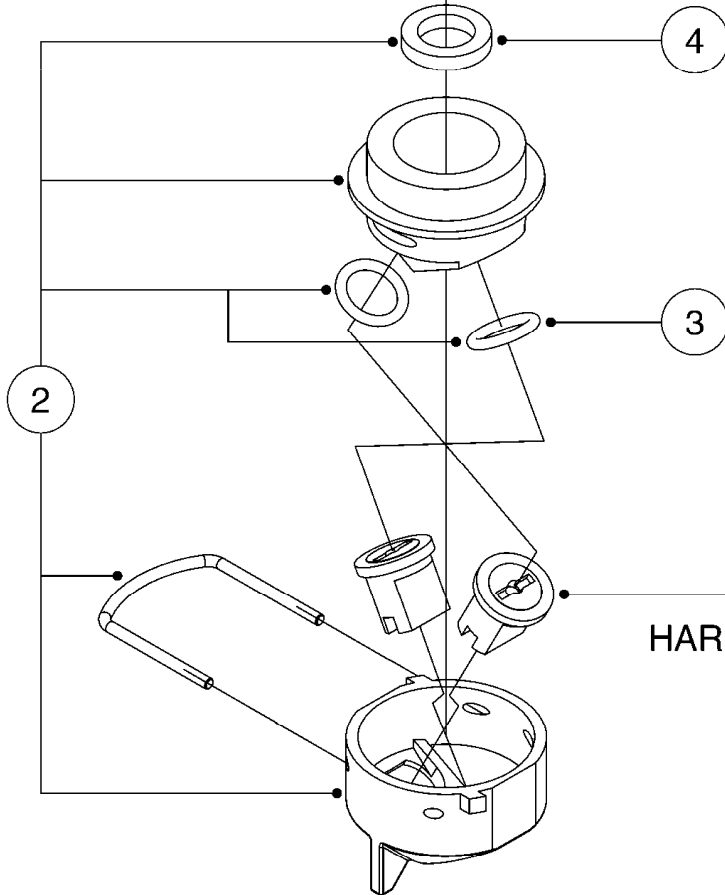

REFER TO
HARDI® NOZZLE CATALOG

D625