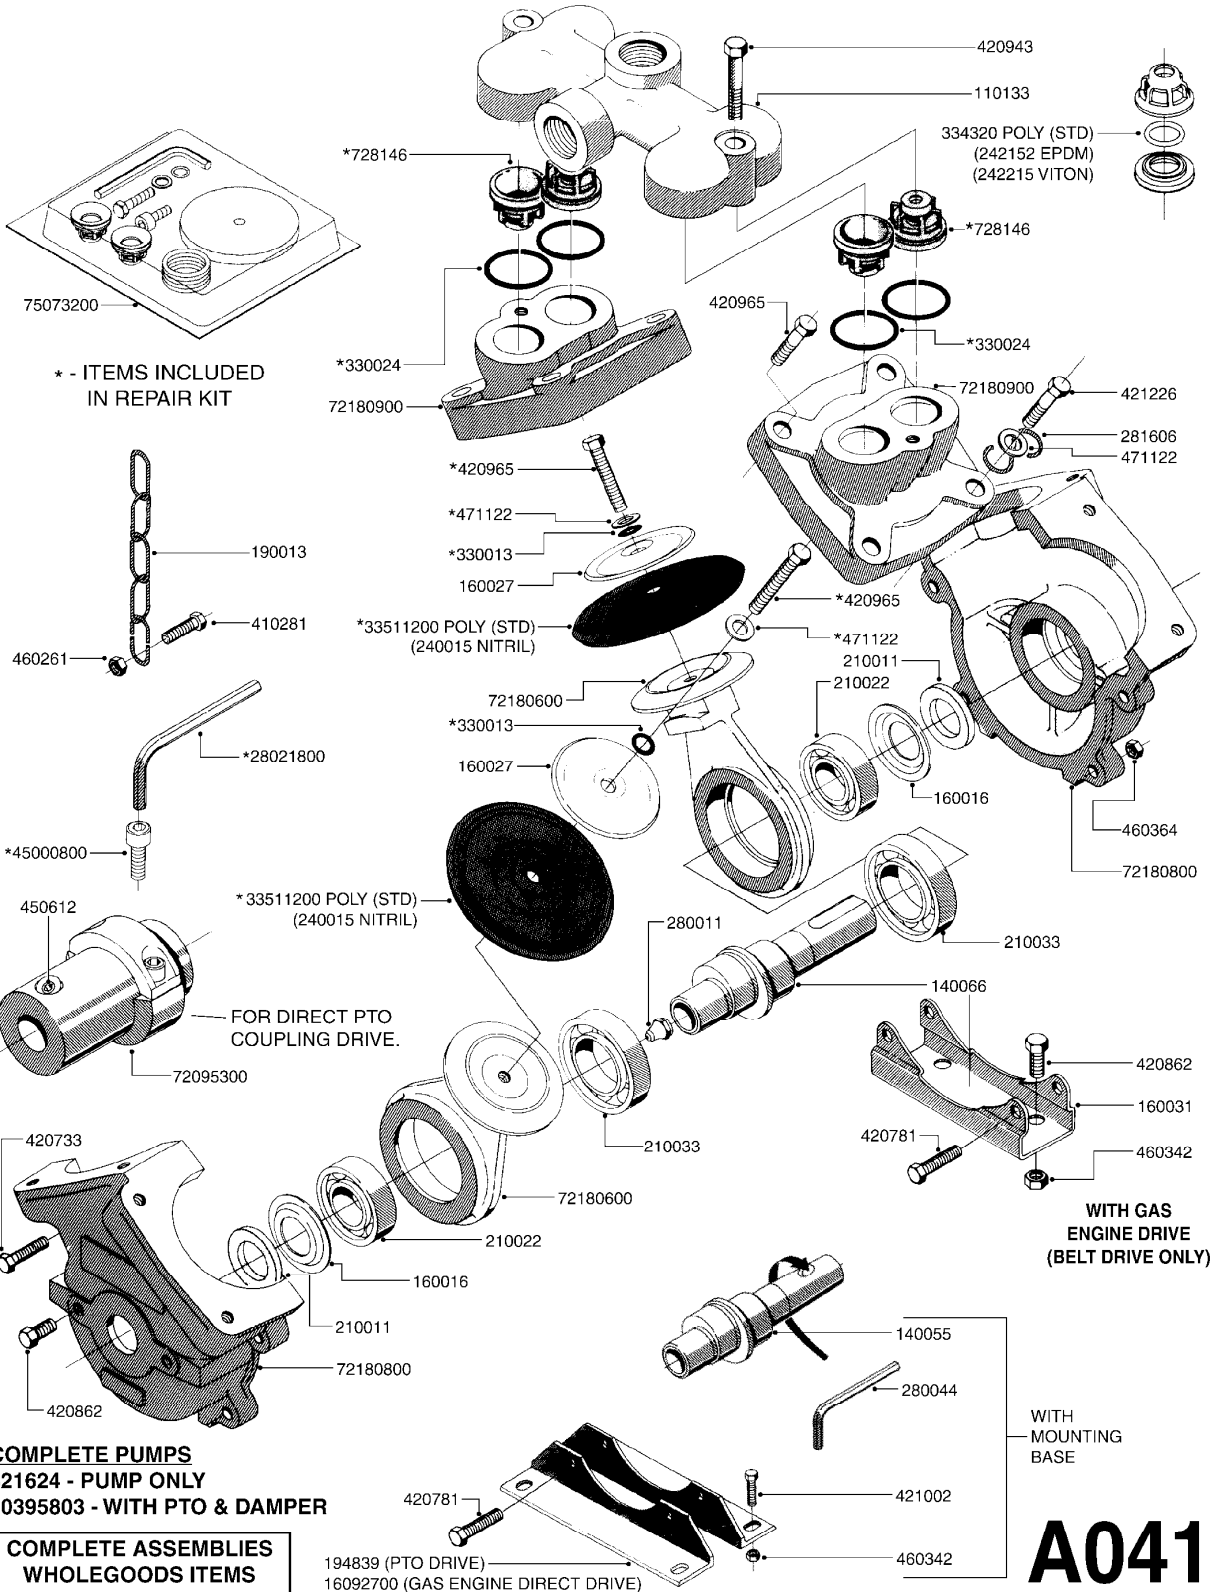

COMPLETE PUMPS
821624 - PUMP ONLY
10395803 - WITH PTO & DAMPER

COMPLETE ASSEMBLIES
WHOLEGOODS ITEMS

A041

PUMP - 603
A041-HIN, 28:05:13

Page 1
Date 14.04.2014 15:19

parts-n°	order qty	description
110133	1	VALVE CHAMBER MOD 600 PAINTED
140055	1	CRANK SHAFT, MODEL 600
140066	1	CRANK SHAFT, MODEL 600/4
160016	1	DUST PLATE
160027	1	DIAPHRAGM UPPER DISC 500-600
160031	1	BASE PLATE MODEL 500-600
190013	1	CHAIN 35XL=800
194839	1	ANGLE IRON FOOT, M 500-600 RED
210011	1	SEAL FELT D39/23 X 4
210022	1	BEARING BALL 6205
210033	1	BEARING BALL 6007
240015	1	DIAPHRAGM MODEL 500-600 NITRIL
242152	1	O-RING D18.2X3 EPDM
242215	1	O-RING D18X3 VITON
280011	1	GREASE NIPPLE 1/8' H TR
280044	1	KEY HEXAGON W6 3/16'
281606	1	S-HOOK GALVANIZED
330013	1	O-RING D15/D10X2.5 F.3/8"NUT
330024	1	O-RING D41,1/D34.5 X 3,5
334320	1	O-RING D18X3 POLYURETHANE
410281	1	BOLT HEX 8.8 DEL M6X25
420733	1	BOLT HEX 8.8 DEL M8X40
420781	1	BOLT HEX 8.8 DEL M8X50
420862	1	BOLT HEX 8.8 DEL M10X16 FT
420943	1	BOLT HEX 8.8 DEL M10X50
420965	1	M10X40 MACHINE SCREW STAINLESS
421002	1	BOLT HEX 8.8 DEL M10X30 FT
421226	1	BOLT HEX 8.8 DEL M10X45
450612	1	SCREW M10X16 POINTED
460261	1	NUT HEX M6X1 LOCK
460342	1	NUT HEX M10
460364	1	NUT HEX M8 GALV.
471122	1	WASHER D20/D10.5X2 SS
728146	1	VALVE FOR 361(726890/707932)
821624	1	PUMP 603/7 W. FOOT TAPERED SHA
10395803	1	PUMP 603 C/W PTO 540 RPM
16092700	1	PUMP MOUNT PLATE TALL 500/600
28021800	1	KEY HEXAGON 8MM FOR M10
33511200	1	DIAPHRAGM 500-603 PUR 2006
45000800	1	BOLT ROUND M10X25
72095300	1	COUPLING 1-3/8' X 25, PAINTED
72180600	1	CONNECTING ROD FOR 503-603 M10
72180800	1	PUMP HOUSING 603 RED W/BOLTS
72180900	1	DIAPHRAGM COVER MOD. 600
75073200	1	PUMP KIT 603mm 06