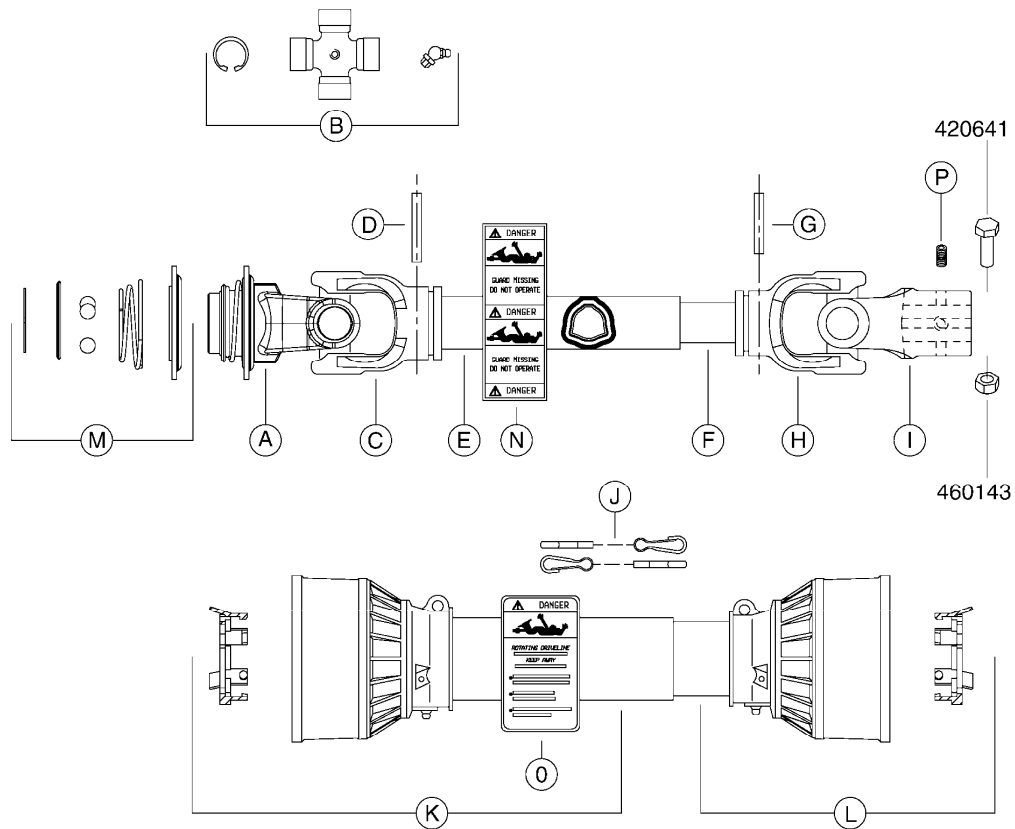

* Supplier changed in 2011 - see page A560 for "AMA" PTO's (yellow and black shields).

A480

PTO SHAFTS - BONDIOLI DIAPH.
A480-HIN, 13:12:11

Page 1

Date 14.04.2014 15:19

parts-n°	order qty	description
284041	1	UNIV. JOINT 27x70mm
289040	1	PTO YOKE 1-3/8" X 6 SPLINE
289041	1	PTO YOKE 1-3/8" X 6 SPLINE
289042	1	UNIV. JOINT 22x54mm
289045	1	UNIV. JOINT 30.2x79.4mm
289049	1	PTO SHIELD COMPLETE F.829446
289050	1	PTO SHIELD COMPLETE F.829445
829445	1	PTO 1-3/8/6X1-3/8/6X810M AXIAL
829446	1	PTO SHAFT LE-SPV + LP ZE-P540
829480	1	PTO 1-3/8/21 x 1-3/8/21x1210MM
829482	1	PTO 1-3/8/6X25MM X 600MM 1202
829483	1	PTO 1-3/8/6X30MM x 610MM 1302
829484	1	PTO 1-3/8/6X1-3/8/6X575MM 361
829486	1	PTO 1-3/8/6X30MM X870MM 1302
829487	1	PTO 1-3/8/6X1-3/8/6X870MM 361
829490	1	PTO 1-3/8/6X30MM 1320MM 1302
829491	1	PTO 1-3/8/6X1' 610/913MM 9016
829502	1	PTO 1-3/8/6x1210/1745
28005200	1	PTO YOKE 1-3/8" X 21 SPLINE
28005400	1	PTO YOKE 1-3/8" X 6 SPLINE
28005800	1	PTO YOKE 1-3/8" X 21 SPLINE
28006000	1	PTO YOKE D25 CONE 3 DEG.
28006100	1	PTO YOKE D30 CONE 4 DEG.
28006200	1	PTO YOKE 1-3/8" X 6 SPLINE
28006300	1	PTO YOKE D1"
28006700	1	PTO HALF SHAFT - TRACTOR END
28006900	1	PTO HALF SHAFT - TRACTOR END
28007300	1	PTO HALF - PUMP END
28007500	1	PTO HALF - PUMP END
28007800	1	PTO HALF - PUMP END
28008100	1	PTO SHIELD COMPLETE
28008500	1	PTO HALF SHAFT - TRACTOR END
28008600	1	PTO SHIELD ASSY COMPLETE
28009403	1	UNIV. JOINT 27x74.6mm
28015103	1	PTO YOKE 1-3/8"X21 TWST OLD
28015203	1	UNIV. JOINT 23.8x61.3mm
28015303	1	PTO YOKE 1-3/8"X21 BALL COLLAR
28015403	1	PTO OUTER 1-3/8"X21 (NO SHIELD)
28015503	1	PTO INNER 1-3/8"X21 (NO SHIELD)
28015603	1	PTO SHIELD COMPLETE F.28020303
28015703	1	PTO YOKE 1-3/4"X20 SPL OUTER
28015803	1	PTO OUTER 1-3/4"X20 (NO SHIELD)
28015903	1	PTO INNER 1-3/8"X21 (NO SHIELD)
28016003	1	PTO SHIELD COMPLETE F.10465803
28016203	1	PTO OUTER 1-3/8"X6 (SHIELDED)
28016303	1	PTO INNER 1-3/8"X6 (NO SHIELD)
28016703	1	PTO OUTER 1-3/8"X6 (NO SHIELD)
28016803	1	PTO INNER 1-3/8"X6 (NO SHIELD)
28020203	1	PTO 1-3/4/20x1-3/8/21 BP L=860
28020303	1	PTO 1-3/8/21 x 1-3/8/21 B&P
28040603	1	PTO YOKE 1-3/8X21SPL BLACK
28040703	1	SAFETY CHAIN F.CV BLACK PTO
28068800	1	PTO YOKE 1-3/8" X 6 SPLINE
28069700	1	UNIV. JOINT STD1 SFT
28072800	1	PTO SHIELD COMPLETE L=1912 SFT
28073000	1	PTO YOKE 1-3/8" X 6 SPLINE