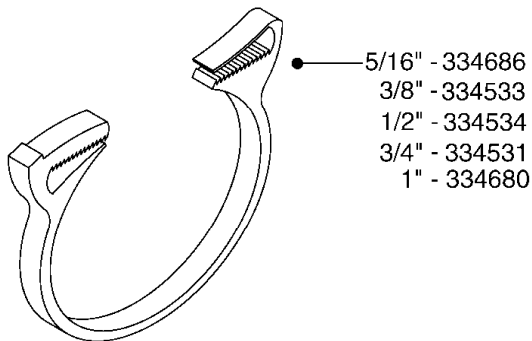

H080

FITTINGS - S-53
H080-HIN, 01:02:12

Page 1

Date 14.04.2014 15:19

parts-n°	order qty	description
145995	1	FITT.DK S-53 FORK
242353	1	O-RING D44.2X3.0 VITON F.S-67
242354	1	O-RING D32.2X3.0 VITON F.S-53
322103	1	FITT.DK S-53 BULKHEAD
322107	1	FITT.DK S-53 BULKHEAD NUT
322110	1	FITT.DK S-53 ELB. 1/2" BSP
322352	1	FITT.DK S-53 TEE
334227	1	FITT.DK S-53 STR.1/2'
334229	1	FITT.DK S-53 STR.3/4"
334230	1	FITT.DK S-53 STR.1"
334239	1	FITT.DK S-53 ELB.1/2"
334241	1	FITT.DK S-53 ELB.3/4"
334242	1	FITT.DK S-53 ELB.1"
334249	1	FITT.DK S-53 PLUG
334260	1	GASKET F. S-53 BULKHEAD
334564	1	FITT.DK S-67 TO S-53 ADAPTER
391100	1	FITT.DK S-53THREAD INS.1/2"BSP
726463	1	FITT.DK S53 BULKHEAD W/GASKET
726552	1	FIT.DK S-53X90 1/2" BSP,O-RING
726556	1	FITT.DK S-53 HB 1/2" W/O-RING
726558	1	FITT.DK S53 STR. 3/4" W.ORING
726559	1	FITT DK. S-53 HB 1" W/O-RING
726568	1	FITT.DK.S-53 HB 1/2"90 W/ORING
726570	1	FITT.DK S-53 ELB.3/4" W.ORING
726571	1	FITT.DK S-53 ELB.1", W ORING
726578	1	FITT.DK S53 PLUG WITH O-RING
728561	1	FITT.DK. S67M - S53F REDUCER

I.D.	PART # (ONE FOOT)	
3/8" 1/2" 3/4" 1" 1-1/4"	92701703 92702103 92703203 92712403 92734403	 <p>RUBBER HOSE SMOOTH, BLACK, TWO BLUE STRIPES</p>
5/16" 3/8" 1/4" 1/2" 3/4"	927281 927284 927268 927269 927270	 <p>PVC HOSE SHINY, BLACK, SMOOTH, TWO WHITE STRIPES</p>
1" 1-1/4" 1-1/2" 2" 2-1/2"	92702403 92738900 92702603 92702703 92702803	 <p>PVC SPIRAL SUCTION HOSE SHINY, RIBBED, GRAY</p>
3/4"	927205	 <p>PVC HOSE CLEAR, SMOOTH</p>
1/2" 3/4"	10631003 927231	 <p>PVC HOSE SMOOTH, CLEAR, REINFORCED WITH WHITE MESH</p>
4mm 6mm 8mm 10mm	927253 RED 927264 RED 927306 BLACK 927330 BLACK	 <p>PVC AIR HOSE SMOOTH</p>

Hose Size	Pressure	Suction	Clamp Code
3/8"	28029803		6706
1/2"	28029803		6706
3/4"	28029903		6712
1"	28030003	28029903	6716
1-1/4"	28030103		6724
1-1/2"		28030103	6724
2"		28030203	235-67
2-1/2"		28030303	235-74
3"		28030403	235-82