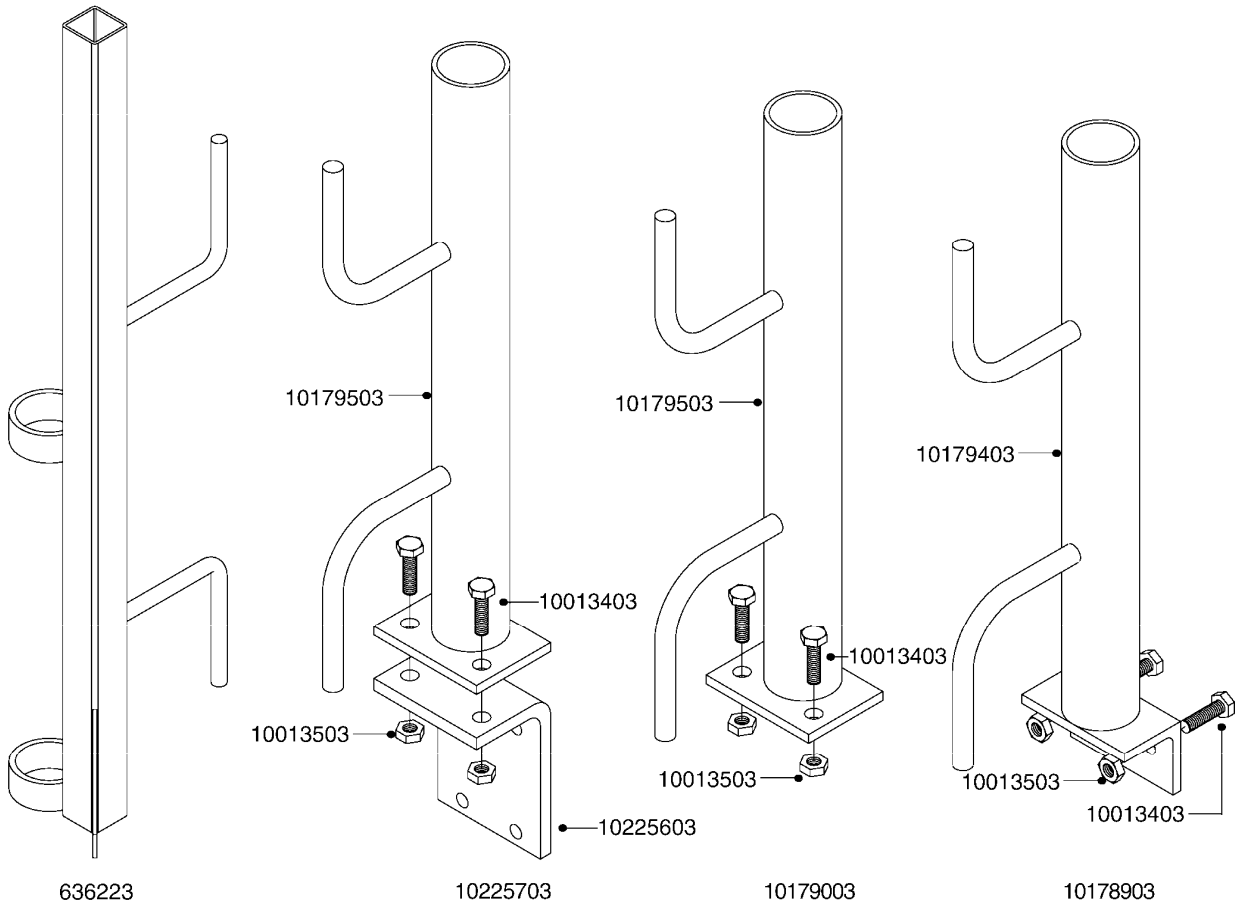

COMPLETE ASSEMBLY:
 818377 - 160' x 3/8" (50m) HOSE REEL
 818381 - 320' X 3/8" (100m) HOSE REEL

G500

HOSE REEL ASSEMBLIES
G500-HIN, 09:04:13

Page 1

Date 14.04.2014 15:19

parts-n°	order qty	description
143684	1	BUSHING F. HOSE REEL
143706	1	SPACER TUBE F. 275' HOSE REEL
145925	1	NIPPLE M10 M6
146314	1	UNION BUSHING F.HOSE REEL
146315	1	RING FOR HOSE REEL
146487	1	SPACER ROD F/HOSE REEL 225mm
160311	1	WASHER D30/D20.4X2
241474	1	O-RING NITRIL
281072	1	SNAP-RING OUTER 20X1.20
282155	1	CLIP F.TUBE SUPPORT
320655	1	FITT.DK HN 1/2"-1/2" BSP
320821	1	FITT.DK NUT 1-1/2" BSP
330212	1	O-RING D19/D14X2.4 F.1/2"NUT
333443	1	BUSHING F. HOSE REEL
420604	1	BOLT HEX 8.8 DEL M10X25 FT
420626	1	BOLT HEX 8.8 DEL M10X20 FT
420862	1	BOLT HEX 8.8 DEL M10X16 FT
430286	1	BOLT HEX 8.8 DEL M12X30 FT
460423	1	NUT HEX M10X1.5 LOCK
460703	1	NUT HEX M12X1.75 LOCK
613207	1	CENTER TUBE FOR 164'HOSE REEL
613211	1	HOSE REEL NK 80/105
613292	1	CENTER TUBE 100 MM
633824	1	SIDE FOR HOSE REEL
633835	1	OUTER TUBE NK 300-600
633846	1	FITTING FOR HOSE REEL TR2/TR3
633905	1	BRKTS. HOSE REEL SM210
637986	1	CLAMP FITTING HOSE REEL
719073	1	HANDLE ASSY. F. HOSE REEL
719084	1	SWIVEL F.HOSE REEL
719121	1	HOSE 1/2'X2500M NUT
719401	1	CLIPS F.PISTOL ASSY.
725618	1	CLIP WHITE PLASTIC SNAP TYPE
818377	1	REEL FOR HOSE 160' X 3/8"
818381	1	REEL FOR HOSE 320' X 3/8'
818801	1	BKT.HOSE REEL MOUNT NL/NK/BOOM
818845	1	BKT.HOSE REEL SM210
833768	1	HOLDER F. HOSE REEL
834764	1	BKT.HOSE REEL MOUNT ESTATE SPR
61021400	1	BKT. BOOM MOUNT SM53/80 US