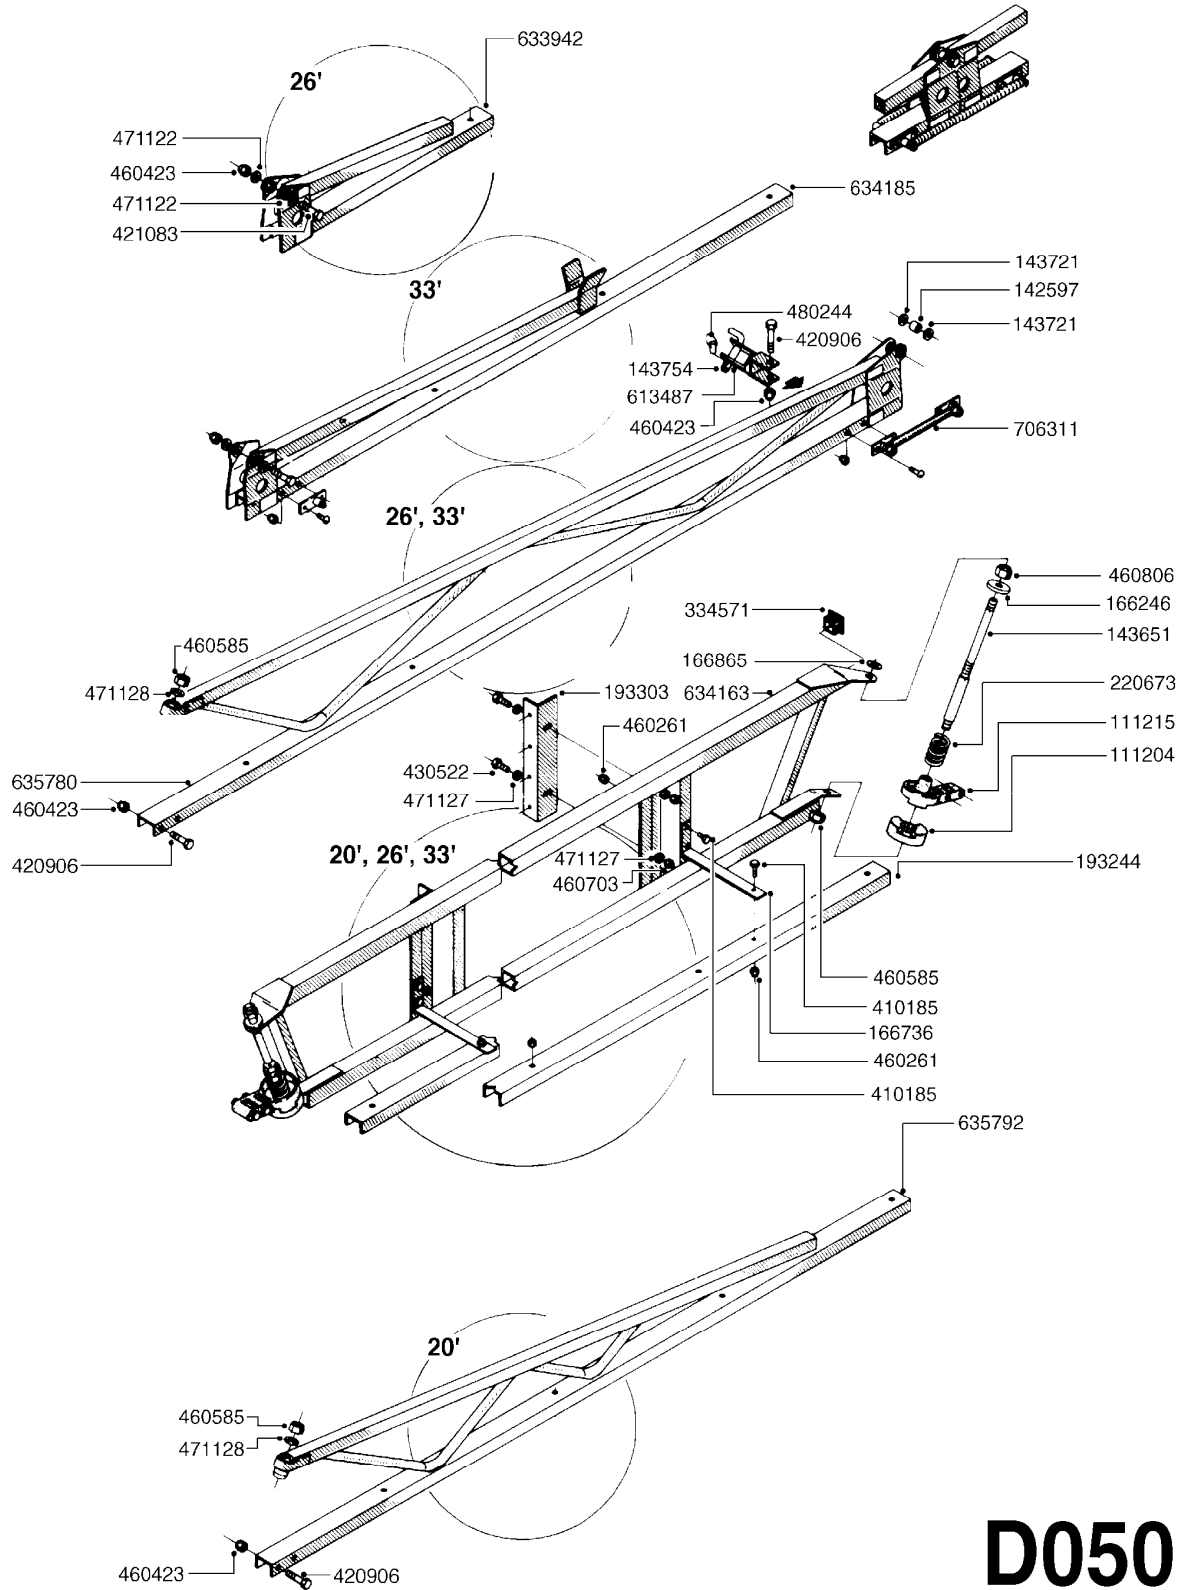

BOOM - SB 20' 26' 33'
D050-HIN, 01:01:01

Page

0

Date

14.04.2014 15:19

BOOM - SB 20' 26' 33'
D050-HIN, 01:01:01

Page 1

Date 14.04.2014 15:19

parts-n°	order qty	description
111204	1	CLAW CLUTCH/LOWER D80
111215	1	CLAW CLUTCH/UPPER D80
142597	1	DISTANCE TUBE
143651	1	AXLE M20/M16 L=355 F/BREAKAWAY
143721	1	FRICITION DISC FOR BOOM D30
143754	1	PIN D10 X 56
166246	1	WASHER CUP D53 F.SPRING
166736	1	YOKE FOR SB BOOM
166865	1	WASHER D35/D25X2
193244	1	NOZZLE TRACK 6-8-10 M SB
193303	1	SUPPORTING ARM FOR SB BOOM
220673	1	SPRING F.PIVOT 100 X 51
334571	1	PLUG 40X40X2 F.SQ.TUBE
410185	1	BOLT HEX 8.8 DEL M6X16
420906	1	BOLT HEX 8.8 DEL M10X60
421083	1	BOLT HEX 8.8 DEL M10X65
430522	1	BOLT HEX 8.8 DEL M12X25 FT
460261	1	NUT HEX M6X1 LOCK
460423	1	NUT HEX M10X1.5 LOCK
460585	1	NUT HEX M16X2 LOCK
460703	1	NUT HEX M12X1.75 LOCK
460806	1	NUT HEX M20X2.5 LOCK
471122	1	WASHER D20/D10.5X2 SS
471127	1	WASHER D24/D13X2.5 STAINLESS
471128	1	WASHER D30/D17X3
480244	1	PIN SNAP D4.5
613487	1	TRANSPORT FITTINGS FOR SB BOOM
633942	1	OUTER BOOM WING 26', 28' SB
634163	1	CENTER SECTION - 20',26',33'
634185	1	BOOM WING OUTER PART 33' SB
635780	1	INNER WING SEC. 26',28',33'SB
635792	1	BOOM WING - 20',21'SB-BOOM
706311	1	SPRING WITH HAND-GRIB