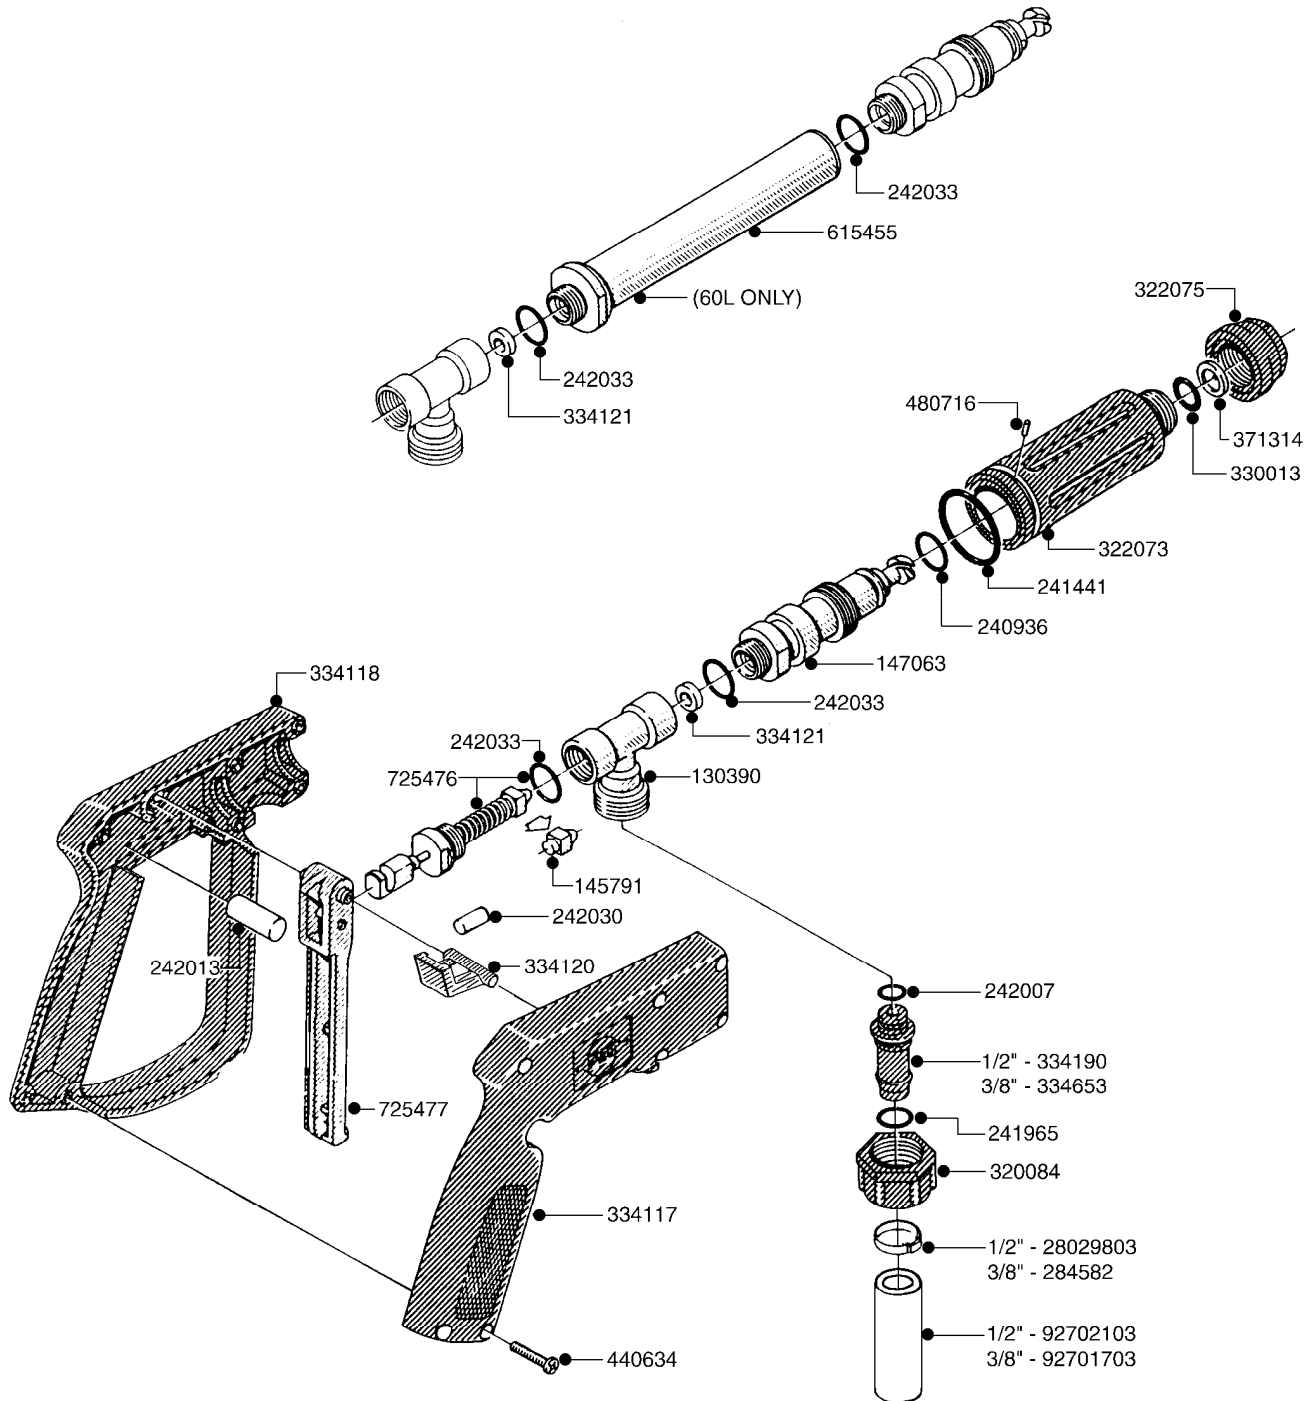

COMPLETE ASSEMBLY:
843197 - 60L
843196 - 60S

COMPLETE ASSEMBLIES
WHOLEGOODS ITEMS

G440

HANDGUN TYPE 60S/60L PRE 95
G440-HIN, 19:05:11

Page 1

Date 14.04.2014 15:19

parts-n°	order qty	description
130390	1	TEE 3/8'X 1/2' BSP F.TYPE 60S
145791	1	CONE FOR ON/OFF
147063	1	SWIRL F.SPRAY GUN TYPE 60
240936	1	O-RING D13.3X2.4 NITRIL
241441	1	O-RING D29.3X3
241965	1	O-RING 12.1 X 1.6
242007	1	O-RING D9.1X1.6
242013	1	SPRING RUBBER F/TRIGGER
242030	1	SPRING RUBBER
242033	1	O-RING
284582	1	CLAMP HOSE GEAR - 5/16"
320084	1	FITT.DK NUT 1/2" BSP
322073	1	HOUSING F.SWIRL TYPE 60S H.G.
322075	1	HOUSING F. NOZZLE
330013	1	O-RING D15/D10X2.5 F.3/8"NUT
334117	1	HANDLE PIECE RIGHT F.60S/60L
334118	1	HANDLE PIECE LEFT F.60S/60L
334120	1	LOCK FOR TRIGGER
334121	1	SEAT FOR ON-OFF TYPE
334190	1	FITT.DK HB 1/2' F. PISTOL 60S
334653	1	FITT.DK HB 3/8' F.HANDGUN
371314	1	NOZZLE CERAMIC 1099-20
440634	1	SCREW 5/8"
480716	1	PIN D3X6 STAINLESS
615455	1	TUBE F.LANCE TYPE 60L
725476	1	SPINDLE
725477	1	TRIGGER
843196	1	HANDGUN KIT TYPE 60 SHORT
843197	1	HANDGUN KIT TYPE 60 LONG
28029803	1	CLAMP HOSE GEAR P1/2" 6708
92701703	1	HOSE R X3/8" X300PSI WP X0012"
92702103	1	HOSE R X1/2" X300PSI WP X0012"