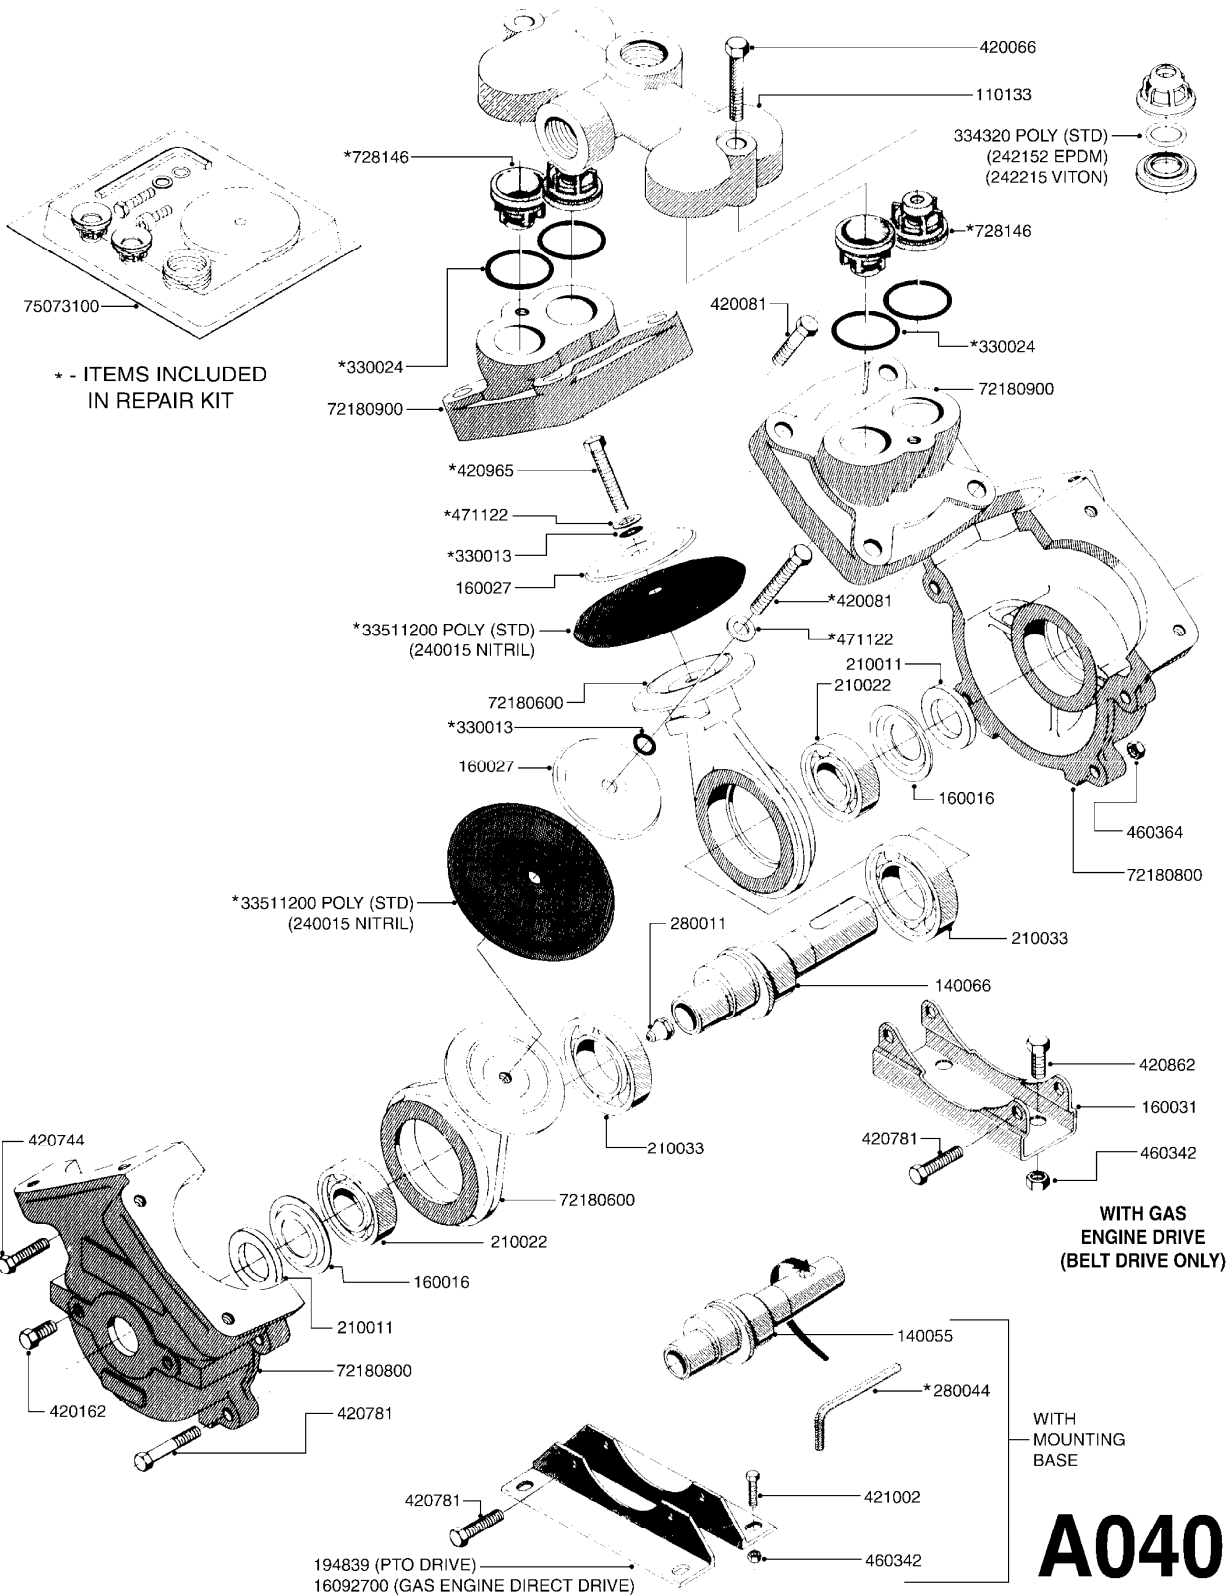

PUMP - 600
A040-HIN, 28:05:13

PUMP - 600
A040-HIN, 28:05:13

Page 1
Date 14.04.2014 15:19

parts-n°	order qty	description
110133	1	VALVE CHAMBER MOD 600 PAINTED
140055	1	CRANK SHAFT, MODEL 600
140066	1	CRANK SHAFT, MODEL 600/4
160016	1	DUST PLATE
160027	1	DIAPHRAGM UPPER DISC 500-600
160031	1	BASE PLATE MODEL 500-600
194839	1	ANGLE IRON FOOT, M 500-600 RED
210011	1	SEAL FELT D39/23 X 4
210022	1	BEARING BALL 6205
210033	1	BEARING BALL 6007
240015	1	DIAPHRAGM MODEL 500-600 NITRIL
242152	1	O-RING D18.2X3 EPDM
242215	1	O-RING D18X3 VITON
280011	1	GREASE NIPPLE 1/8' H TR
280044	1	KEY HEXAGON W6 3/16'
330013	1	O-RING D15/D10X2.5 F.3/8"NUT
330024	1	O-RING D41,1/D34.5 X 3,5
334320	1	O-RING D18X3 POLYURETHANE
420066	1	BOLT HEX 8.8 DEL 3/8"X50MM
420081	1	BOLT HEX 8.8 DEL 3/8"X40MM
420162	1	BOLT HEX 8.8 DEL 3/8"X15MM
420744	1	BOLT HEX 8.8 DEL M8X40
420781	1	BOLT HEX 8.8 DEL M8X50
420862	1	BOLT HEX 8.8 DEL M10X16 FT
420965	1	M10X40 MACHINE SCREW STAINLESS
421002	1	BOLT HEX 8.8 DEL M10X30 FT
460342	1	NUT HEX M10
460364	1	NUT HEX M8 GALV.
471122	1	WASHER D20/D10.5X2 SS
728146	1	VALVE FOR 361(726890/707932)
16092700	1	PUMP MOUNT PLATE TALL 500/600
33511200	1	DIAPHRAGM 500-603 PUR 2006
72180600	1	CONNECTING ROD FOR 503-603 M10
72180800	1	PUMP HOUSING 603 RED W/BOLTS
72180900	1	DIAPHRAGM COVER MOD. 600
75073100	1	PUMP KIT 600 "06"