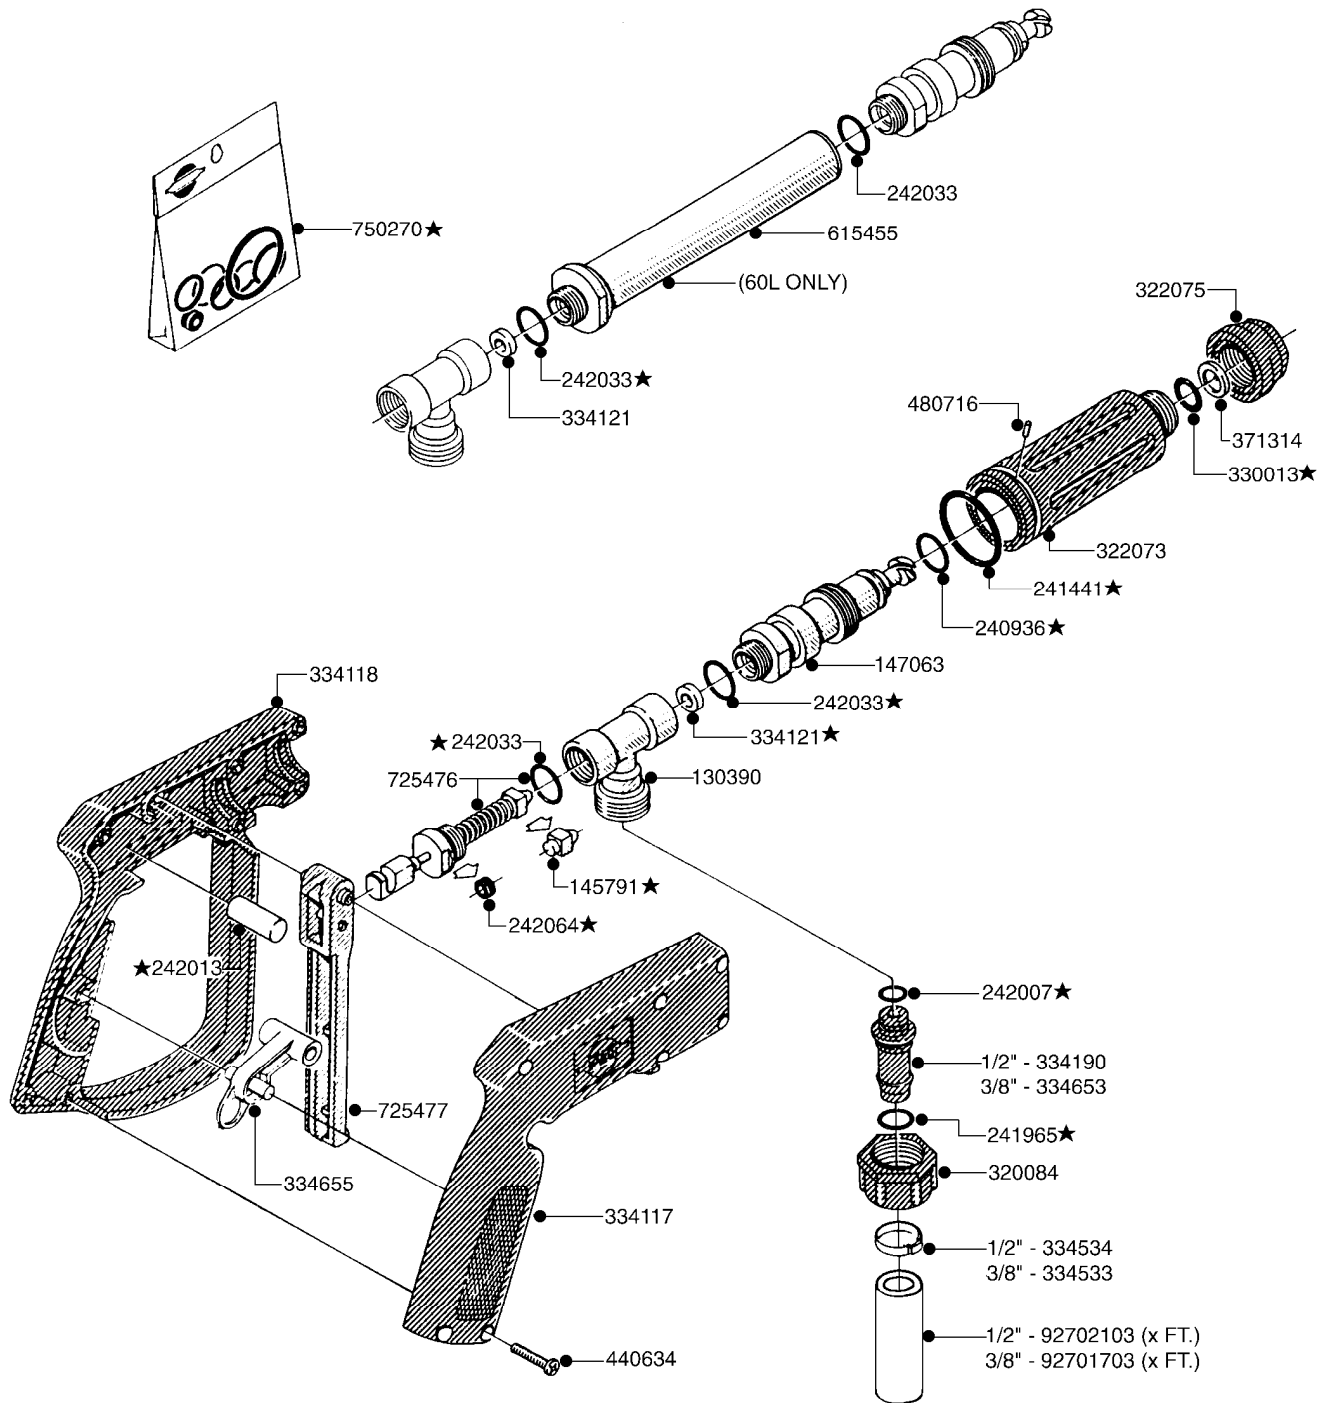

Page 1

Date 14.04.2014 15:19

parts-n°	order qty	description
130390	1	TEE 3/8'X 1/2' BSP F.TYPE 60S
145791	1	CONE FOR ON/OFF
147063	1	SWIRL F.SPRAY GUN TYPE 60
240936	1	O-RING D13.3X2.4 NITRIL
241441	1	O-RING D29.3X3
241965	1	O-RING 12.1 X 1.6
242007	1	O-RING D9.1X1.6
242013	1	SPRING RUBBER F/TRIGGER
242030	1	SPRING RUBBER
242033	1	O-RING
284582	1	CLAMP HOSE GEAR - 5/16"
320084	1	FITT.DK NUT 1/2" BSP
322073	1	HOUSING F.SWIRL TYPE 60S H.G.
322075	1	HOUSING F. NOZZLE
330013	1	O-RING D15/D10X2.5 F.3/8"NUT
334117	1	HANDLE PIECE RIGHT F.60S/60L
334118	1	HANDLE PIECE LEFT F.60S/60L
334120	1	LOCK FOR TRIGGER
334121	1	SEAT FOR ON-OFF TYPE
334190	1	FITT.DK HB 1/2' F. PISTOL 60S
334653	1	FITT.DK HB 3/8' F.HANDGUN
371314	1	NOZZLE CERAMIC 1099-20
440634	1	SCREW 5/8"
480716	1	PIN D3X6 STAINLESS
615455	1	TUBE F.LANCE TYPE 60L
725476	1	SPINDLE
725477	1	TRIGGER
843196	1	HANDGUN KIT TYPE 60 SHORT
843197	1	HANDGUN KIT TYPE 60 LONG
28029803	1	CLAMP HOSE GEAR P1/2" 6708
92701703	1	HOSE R X3/8" X300PSI WP X0012"
92702103	1	HOSE R X1/2" X300PSI WP X0012"