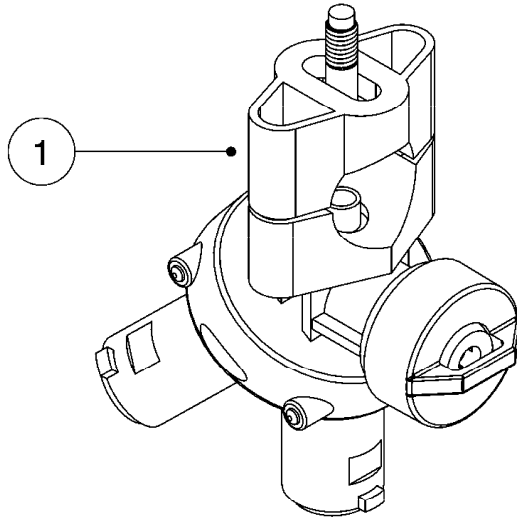

COMPLETE ASSEMBLY
WITH NOZZLES