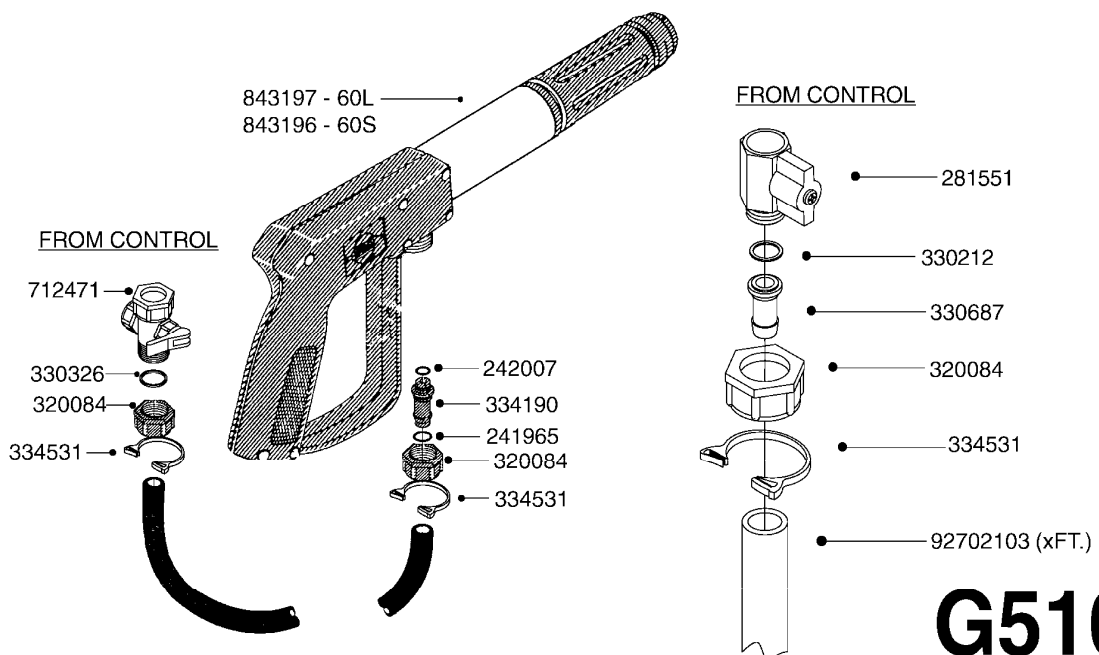

COMPLETE ASSEMBLY:
 818377 - 160' x 3/8" (50m) HOSE REEL
 818381 - 320' X 3/8" (100m) HOSE REEL

G500

HOSE REEL ASSEMBLIES
G500-HIN, 09:04:13

Page 1

Date 14.04.2014 15:19

parts-n°	order qty	description
143684	1	BUSHING F. HOSE REEL
143706	1	SPACER TUBE F. 275' HOSE REEL
145925	1	NIPPLE M10 M6
146314	1	UNION BUSHING F.HOSE REEL
146315	1	RING FOR HOSE REEL
146487	1	SPACER ROD F/HOSE REEL 225mm
160311	1	WASHER D30/D20.4X2
241474	1	O-RING NITRIL
281072	1	SNAP-RING OUTER 20X1.20
282155	1	CLIP F.TUBE SUPPORT
320655	1	FITT.DK HN 1/2"-1/2" BSP
320821	1	FITT.DK NUT 1-1/2" BSP
330212	1	O-RING D19/D14X2.4 F.1/2"NUT
333443	1	BUSHING F. HOSE REEL
420604	1	BOLT HEX 8.8 DEL M10X25 FT
420626	1	BOLT HEX 8.8 DEL M10X20 FT
420862	1	BOLT HEX 8.8 DEL M10X16 FT
430286	1	BOLT HEX 8.8 DEL M12X30 FT
460423	1	NUT HEX M10X1.5 LOCK
460703	1	NUT HEX M12X1.75 LOCK
613207	1	CENTER TUBE FOR 164'HOSE REEL
613211	1	HOSE REEL NK 80/105
613292	1	CENTER TUBE 100 MM
633824	1	SIDE FOR HOSE REEL
633835	1	OUTER TUBE NK 300-600
633846	1	FITTING FOR HOSE REEL TR2/TR3
633905	1	BRKTS. HOSE REEL SM210
637986	1	CLAMP FITTING HOSE REEL
719073	1	HANDLE ASSY. F. HOSE REEL
719084	1	SWIVEL F.HOSE REEL
719121	1	HOSE 1/2'X2500M NUT
719401	1	CLIPS F.PISTOL ASSY.
725618	1	CLIP WHITE PLASTIC SNAP TYPE
818377	1	REEL FOR HOSE 160' X 3/8"
818381	1	REEL FOR HOSE 320' X 3/8'
818801	1	BKT.HOSE REEL MOUNT NL/NK/BOOM
818845	1	BKT.HOSE REEL SM210
833768	1	HOLDER F. HOSE REEL
834764	1	BKT.HOSE REEL MOUNT ESTATE SPR
61021400	1	BKT. BOOM MOUNT SM53/80 US