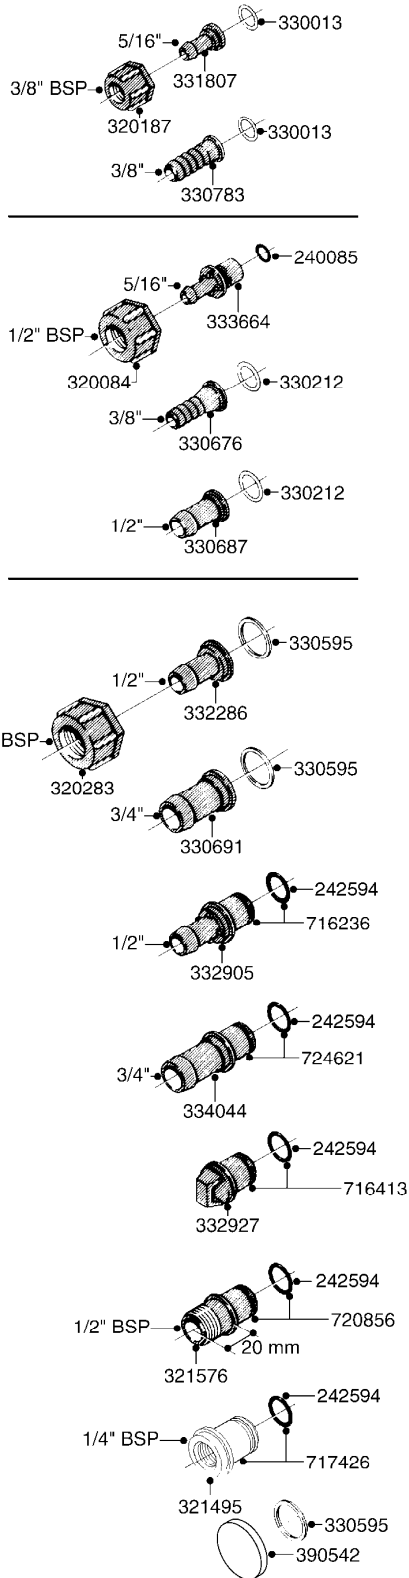

H010

parts-n°	order qty	description
240085	1	O-RING D13,1/8,3X02,4 NITRIL
241441	1	O-RING D29.3X3
242594	1	O-RING D14 X 1.78 SCH.70-EPDM
320084	1	FITT.DK NUT 1/2" BSP
320095	1	FITT.DK NUT 1" BSP
320117	1	FITT.DK CONN.1/2"BSP F. 1" CAP
320187	1	FITT.DK CAP 3/8" BSP BLACK
320283	1	FITT.DK NUT 3/4"BSP
320821	1	FITT.DK NUT 1-1/2" BSP
321495	1	FITT.DK REDUC 1/4'BSP F.3/4'NT
321576	1	FITT.DK CONN 1/2"BSP F.3/4"NUT
330013	1	O-RING D15/D10X2.5 F.3/8"NUT
330212	1	O-RING D19/D14X2.4 F.1/2"NUT
330326	1	O-RING D30/D24X2 F.1"NUT
330341	1	FITT.DK HB 1" F. 1" NUT
330595	1	O-RING D24.6/D20X2.1 -3/4"
330665	1	FITT.DK HB 3/4"F.1" NUT
330676	1	FITT.DK HB 3/8" F. 1/2" NUT
330687	1	FITT.DK HB 1/2" F. 1/2" NUT
330691	1	FITT.DK HB 3/4'F.3/4' NUT
330783	1	FITT.DK HB 3/8"F.3/8" NUT
331262	1	FITT.DK HB 1-1/2" F. 1-1/2"NUT
331273	1	O-RING D44/D38X2 F.1-1/2"
331446	1	FITT.DK HB 1" F.1-1/2" NUT
331807	1	FITT.DK HB 5/16" F.3/8" NUT
332286	1	FITT.DK HB 1/2" F. 3/4" NUT
332905	1	FITT.DK HB 1/2" F. 3/4" CAP
332927	1	FITT.DK PL.F. NOZZLE TUBE
333292	1	FITT.DK HB 1"O'RING F.1-1/2"
333664	1	FITT.DK HB 5/16' F. 1/2' NUT
334044	1	FITT.DK HB 3/4' F. 3/4' CAP
334059	1	FITT.DK EL 1" 110 DEG.F.1-1/2"
334123	1	FITT.DK HB 1-1/4"O-RNG F.1-1/2"
334150	1	FITT.DK HB 1-1/4" 110 F.1-1/2"
390542	1	PLUG WASHER FOR 3/4'CAP NUT
716236	1	FITT.DK HB 1/2" ASSY. F. 3/4"
716413	1	FITT.DK PLUG ASSY. F.NOZ TUBE
717426	1	FITT.DK REDUC 1/4"BSP F.3/4"N
720856	1	FITT.DK 1/2'BSP ASSY.F.3/4'NUT
724621	1	FITT.DK HB 3/4"ASSY F.3/4" NUT