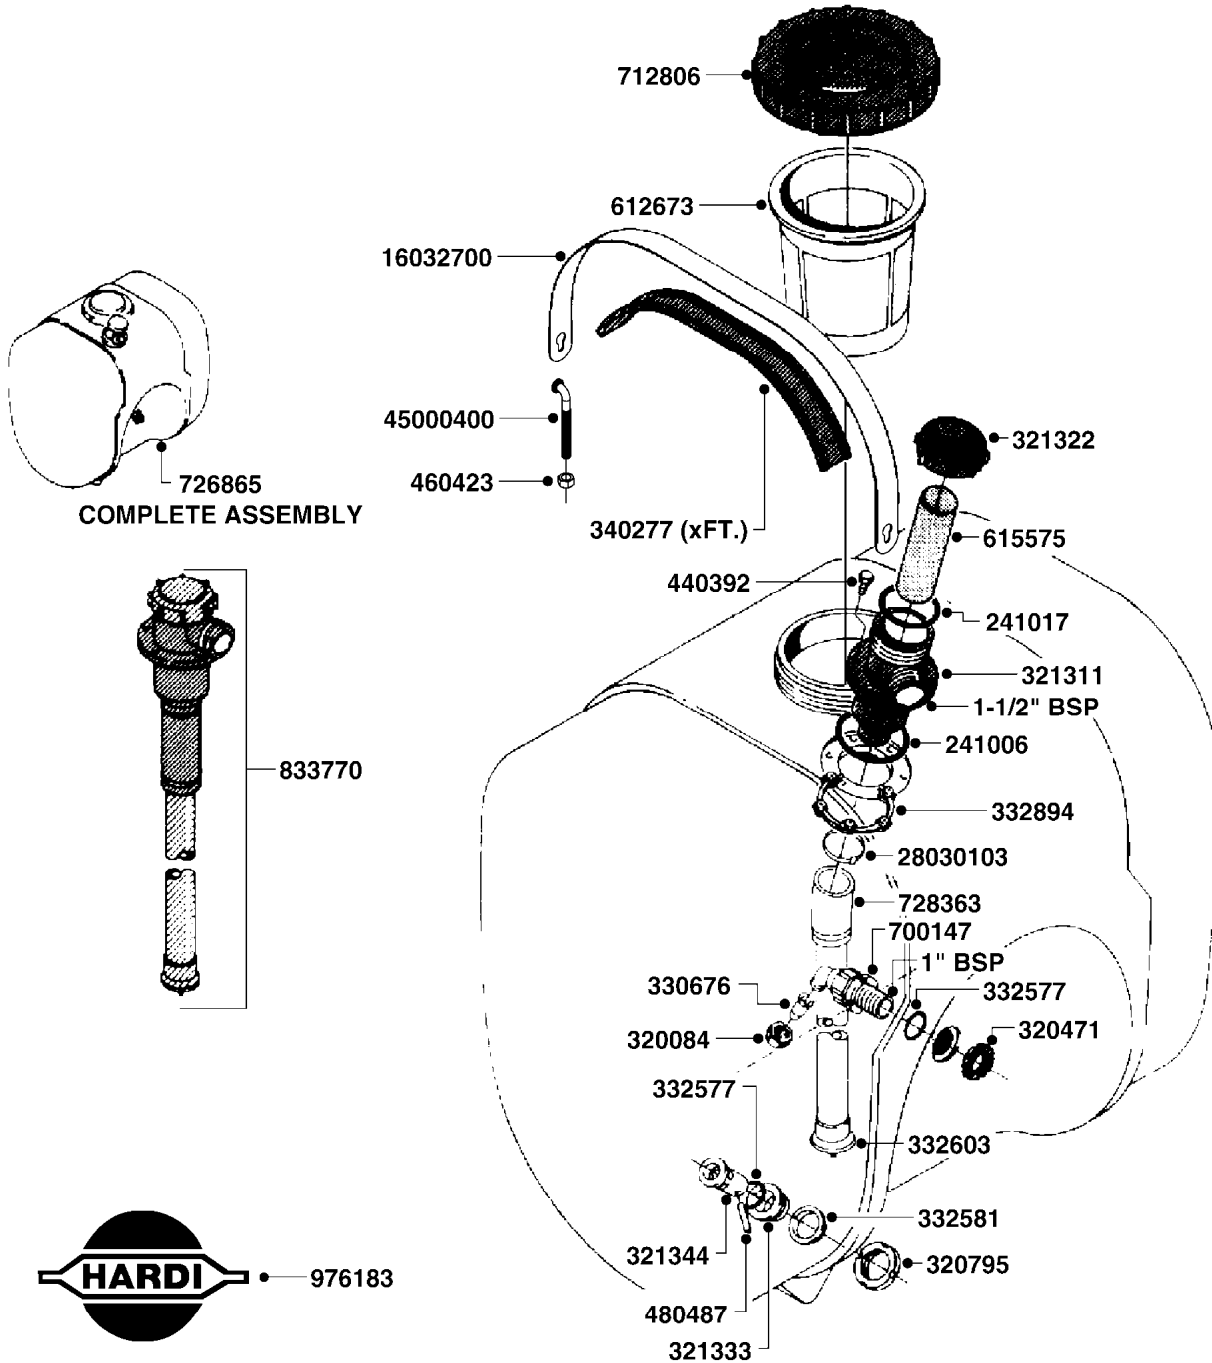

E020

FOR CONNECTING HOSE
FITTINGS, SEE SECTION H

TANK - NL 80 (PRE 92)
E020-HIN, 12:12:05

Page 1
Date 14.04.2014 15:19

parts-n°	order qty	description
241006	1	O-RING D79,2X5,7 NITRIL
241017	1	O-RING D74,5X3 NITRIL
320084	1	FITT.DK NUT 1/2" BSP
320471	1	FITT.DK NUT 1" BSP JAMB
320795	1	FITT.DK NUT 1-1/2" BSP JAMB
321311	1	FILTER BODY S 80 X 4
321322	1	SCREW CAP F. S80 X 4
321333	1	FITT.DK BULK 1-1/2" X 1"F BSP
321344	1	DRAIN SCREW 1" BSP RED
330676	1	FITT.DK HB 3/8" F. 1/2" NUT
332577	1	O-RING D38/D30X4 F.1" PUR.
332581	1	GASKET F. 1-1/2" BSP CAPNUT.
332603	1	CAP F. SUCTION TUBE
332894	1	RETAIN.RING FOR SUCTION FILTER
340277	1	TANK PACKING - 40mm WIDE x 12"
440392	1	SCREW NO.14 1"
460423	1	NUT HEX M10X1.5 LOCK
480487	1	PIN M5X60 SLOTTED GALV
612673	1	FILTER BASKET F. ES30/ES53
615575	1	FILTER F.TOP SUCT.30 MESH GRN.
700147	1	AGITATION ASSY. F. ESTATE SPRY
712806	1	TANK LID WITH VENT S226 RED
726865	1	TANK NL 80
728363	1	SUCTION TUBE ASSY.L=72"
833770	1	TOP SUCTION KIT 300/500
976183	1	DECAL COMPANY 185 X 300
16032700	1	TANK STRAP 40X2.0 L=930
28030103	1	CLAMP HOSE GEAR P5/4-S1.5"6724
45000400	1	T-BOLT SPECIAL F.TANK STRAP ES