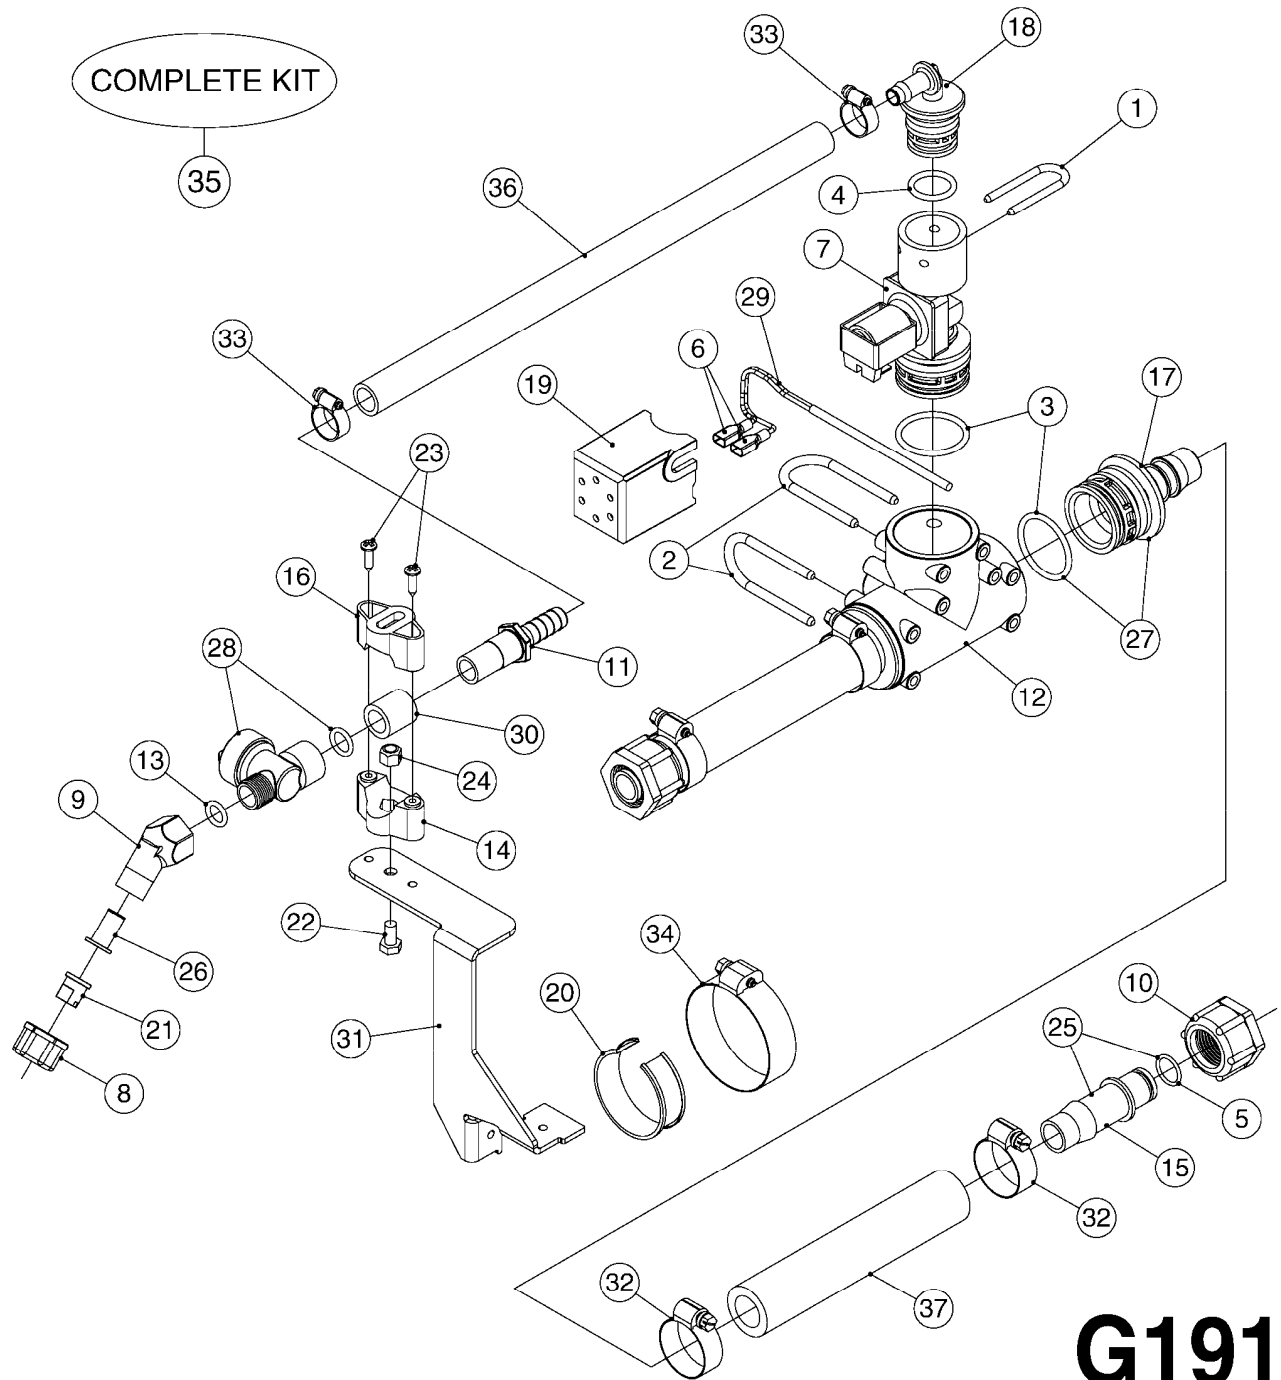

G191

ELECTRIC END NOZZLE KIT '09
G191-HIN, 09:05:13

Page 1
Date 14.04.2014 15:19

Pos.	parts-n°	order qty	description
1	145994	1	FITT.DK S-40 FORK
2	145995	1	FITT.DK S-53 FORK
3	242354	1	O-RING D32.2X3.0 VITON F.S-53
4	242355	1	O-RING D19.2X3.0 VITON F.S-40
5	242594	1	O-RING D14 X 1.78 SCH.70-EPDM
6	261539	1	SPADE F.ELEC CONNEX BLUE INSUL
7	262104	1	VALVE, SOLENOID, S53/S40
8	320187	1	FITT.DK CAP 3/8" BSP BLACK
9	320191	1	FITT.DK ELB 3/8' BSP 45 DEGREE
10	320283	1	FITT.DK NUT 3/4"BSP
11	320891	1	FITT.DK HB 3/8'- 3/8' BSP
12	322352	1	FITT.DK S-53 TEE
13	330013	1	O-RING D15/D10X2.5 F.3/8"NUT
14	333012	1	NOZZLE HOLD. UPPER PART
15	334044	1	FITT.DK HB 3/4' F. 3/4' CAP
16	334220	1	YOKE, UPPER NOZZLE BODY
17	334229	1	FITT.DK S-53 STR.3/4"
18	334237	1	FITT.DK S-40 ELB.3/8'
19	334965	1	COVER FOR S53 SOLENOID VALVE
20	341291	1	RUBBER HOSE CLAMP COVER 130MM
21	370392	1	NOZZLE END FAN 1850-G 300
22	410546	1	BOLT HEX SS M6X12 FT
23	440665	1	SCREW M4.2X16 STAINLESS
24	460261	1	NUT HEX M6X1 LOCK
25	724621	1	FITT.DK HB 3/4"ASSY F.3/4" NUT
26	725042	1	SCREEN 80 MESH W.GASKET, RED
27	726558	1	FITT.DK S53 STR. 3/4" W. ORING
28	729610	1	NOZZLE ASSY. NON DRIP 3/8 THRD
29	983087	1	ELEC. CABLE 2 WIRE X 0.75MM
30	10631003	1	HOSE R X CLEAR BRAID.X 1/2 12"
31	16110803	1	NOZZLE BRACKET VAR SPACINGS
32	28029903	1	CLAMP HOSE GEAR P3/4"-S1" 6712
33	28044903	1	CLAMP HOSE GEAR P3/8" 6706
34	28047003	1	CLAMP HOSE GEAR 30 X 50 6732
35	82613203	1	ELECTRIC END NOZZLE KIT 2009
36	92701703	1	HOSE R X3/8" X300PSI WP X0012"
37	92703203	1	HOSE R X3/4" X300PSI WP X0012"