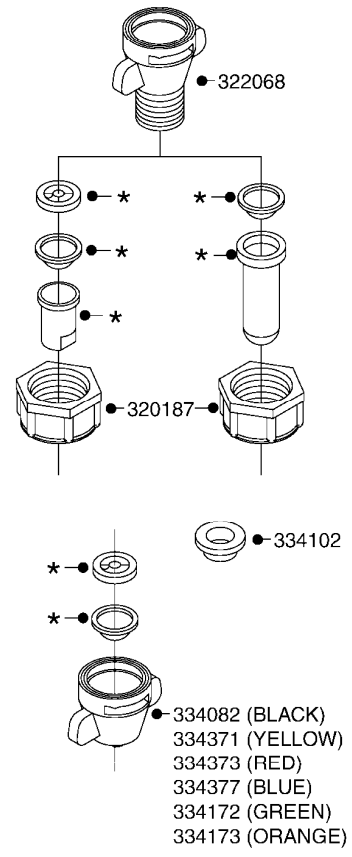

TRIPLET NOZZLE BODY

D620

*=REFER TO HARDI NOZZLE CATALOG