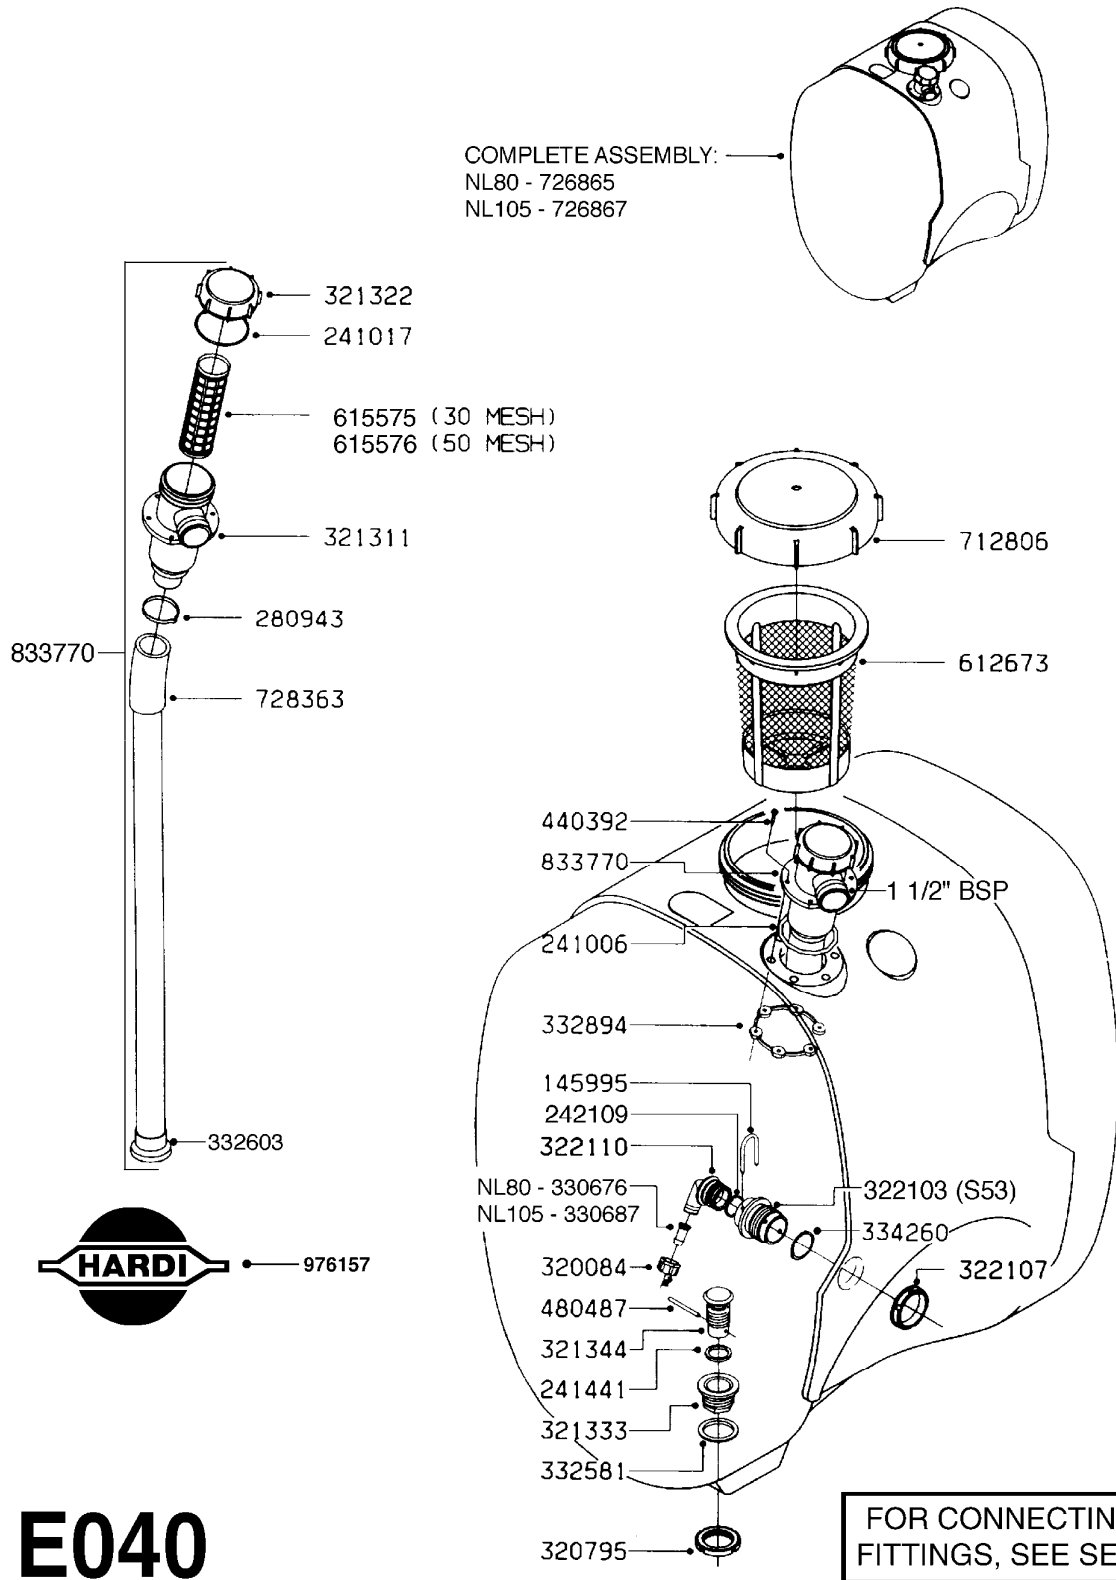

E040

TANK - NL 80/105 (POST 92)
E040-HIN, 01:01:01

Page 1

Date 14.04.2014 15:19

parts-n°	order qty	description
145995	1	FITT.DK S-53 FORK
241006	1	O-RING D79,2X5,7 NITRIL
241017	1	O-RING D74,5X3 NITRIL
241441	1	O-RING D29.3X3
242109	1	O-RING D32.2x3.0 (USE 242354)
280943	1	CLAMP HOSE GEAR 40-60
320084	1	FITT.DK NUT 1/2" BSP
320795	1	FITT.DK NUT 1-1/2" BSP JAMB
321311	1	FILTER BODY S 80 X 4
321322	1	SCREW CAP F. S80 X 4
321333	1	FITT.DK BULK 1-1/2" X 1"F BSP
321344	1	DRAIN SCREW 1" BSP RED
322103	1	FITT.DK S-53 BULKHEAD
322107	1	FITT.DK S-53 BULKHEAD NUT
322110	1	FITT.DK S-53 ELB. 1/2" BSP
330676	1	FITT.DK HB 3/8" F. 1/2" NUT
330687	1	FITT.DK HB 1/2" F. 1/2" NUT
332581	1	GASKET F. 1-1/2" BSP CAPNUT.
332603	1	CAP F. SUCTION TUBE
332894	1	RETAIN.RING FOR SUCTION FILTER
334260	1	GASKET F. S-53 BULKHEAD
440392	1	SCREW NO.14 1"
480487	1	PIN M5X60 SLOTTED GALV
612673	1	FILTER BASKET F. ES30/ES53
615575	1	FILTER F.TOP SUCT.30 MESH GRN.
615576	1	FILTER F.TOP SUCT.50 MESH BLUE
712806	1	TANK LID WITH VENT S226 RED
726865	1	TANK NL 80
726867	1	TANK NL 105
728363	1	SUCTION TUBE ASSY.L=72"
833770	1	TOP SUCTION KIT 300/500
976157	1	DECAL COMPANY (4.4" X 4.6")