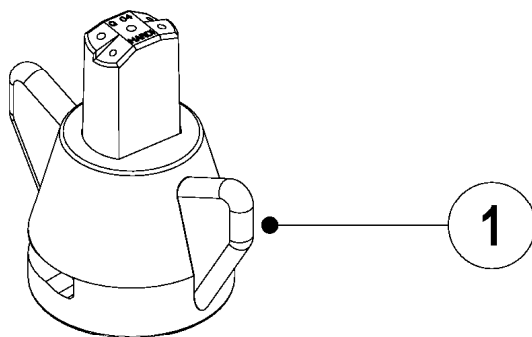

BOOM-NOZZLES QUINTASTREAM
D706-HIN, 14:12:07

Page 0

Date 14.04.2014 15:19

D706