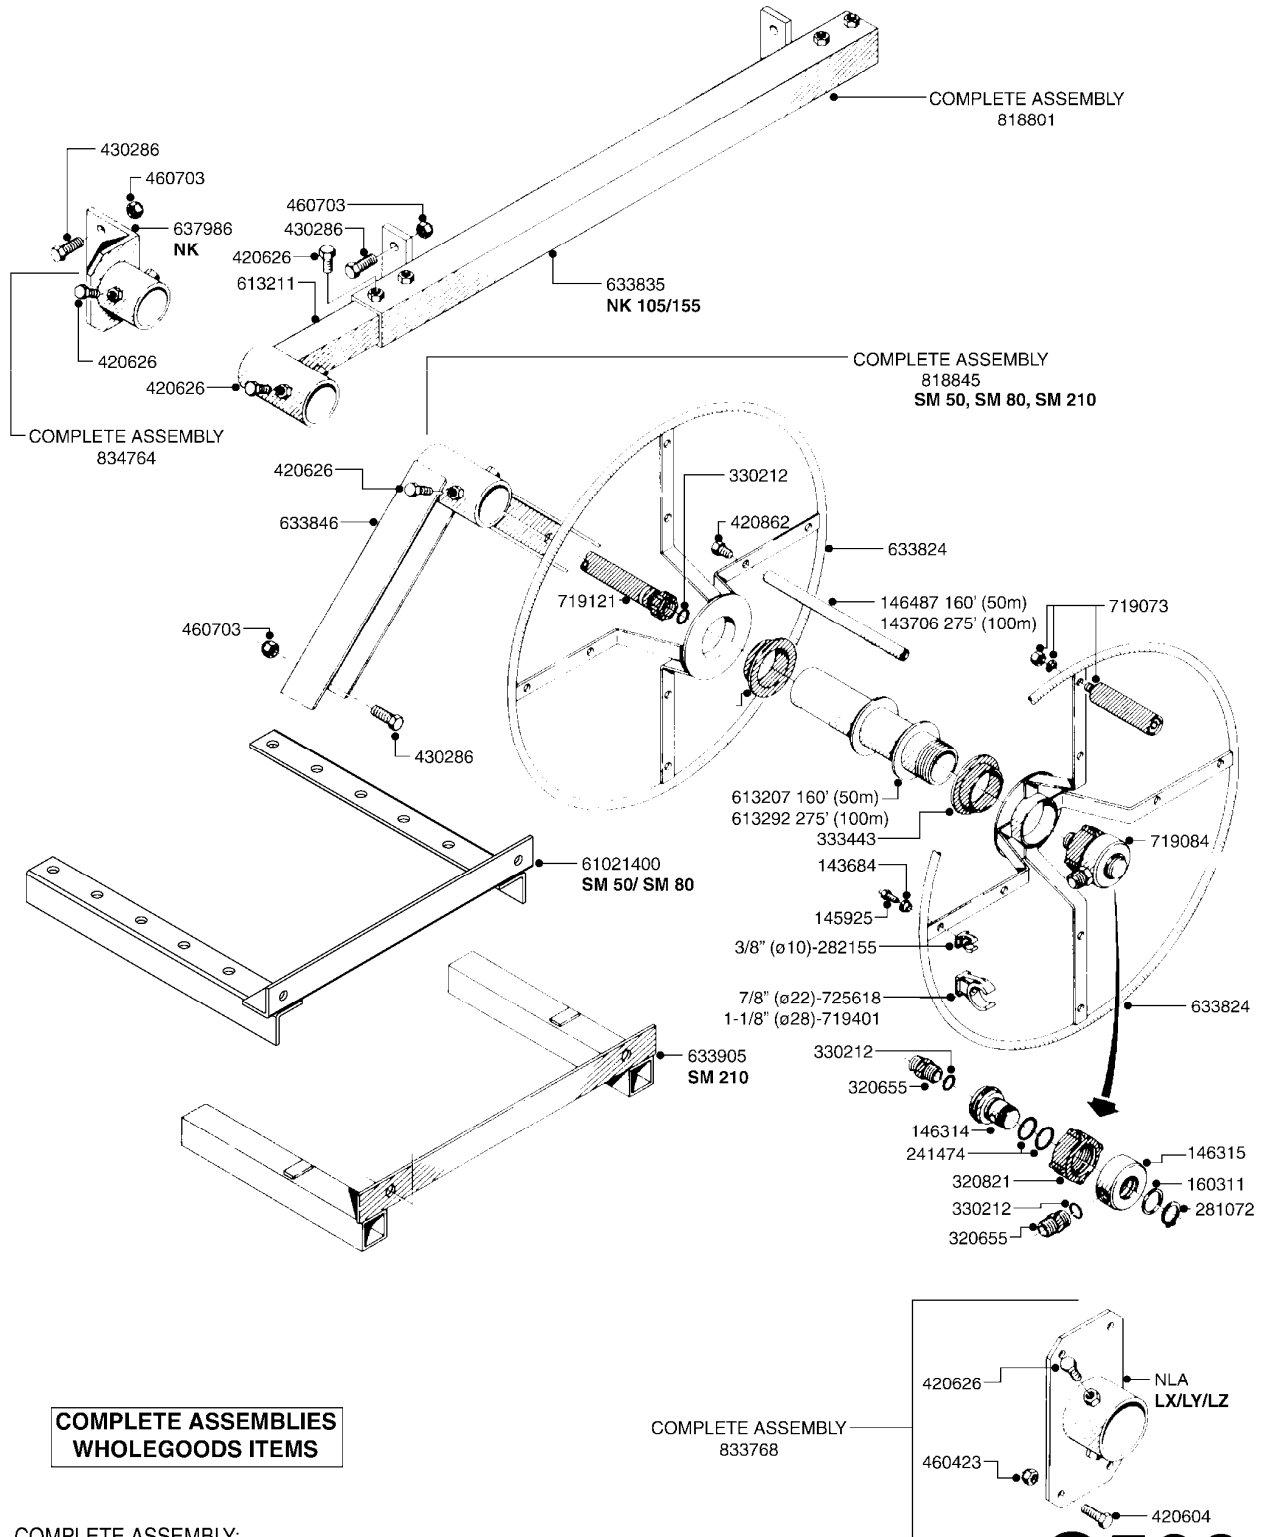

COMPLETE ASSEMBLY:
 818377 - 160' x 3/8" (50m) HOSE REEL
 818381 - 320' X 3/8" (100m) HOSE REEL

G500

HOSE REEL ASSEMBLIES
G500-HIN, 09:04:13

Page 1

Date 14.04.2014 15:19

parts-n°	order qty	description
143684	1	BUSHING F. HOSE REEL
143706	1	SPACER TUBE F. 275' HOSE REEL
145925	1	NIPPLE M10 M6
146314	1	UNION BUSHING F.HOSE REEL
146315	1	RING FOR HOSE REEL
146487	1	SPACER ROD F/HOSE REEL 225mm
160311	1	WASHER D30/D20.4X2
241474	1	O-RING NITRIL
281072	1	SNAP-RING OUTER 20X1.20
282155	1	CLIP F.TUBE SUPPORT
320655	1	FITT.DK HN 1/2"-1/2" BSP
320821	1	FITT.DK NUT 1-1/2" BSP
330212	1	O-RING D19/D14X2.4 F.1/2"NUT
333443	1	BUSHING F. HOSE REEL
420604	1	BOLT HEX 8.8 DEL M10X25 FT
420626	1	BOLT HEX 8.8 DEL M10X20 FT
420862	1	BOLT HEX 8.8 DEL M10X16 FT
430286	1	BOLT HEX 8.8 DEL M12X30 FT
460423	1	NUT HEX M10X1.5 LOCK
460703	1	NUT HEX M12X1.75 LOCK
613207	1	CENTER TUBE FOR 164'HOSE REEL
613211	1	HOSE REEL NK 80/105
613292	1	CENTER TUBE 100 MM
633824	1	SIDE FOR HOSE REEL
633835	1	OUTER TUBE NK 300-600
633846	1	FITTING FOR HOSE REEL TR2/TR3
633905	1	BRKTS. HOSE REEL SM210
637986	1	CLAMP FITTING HOSE REEL
719073	1	HANDLE ASSY. F. HOSE REEL
719084	1	SWIVEL F.HOSE REEL
719121	1	HOSE 1/2'X2500M NUT
719401	1	CLIPS F.PISTOL ASSY.
725618	1	CLIP WHITE PLASTIC SNAP TYPE
818377	1	REEL FOR HOSE 160' X 3/8"
818381	1	REEL FOR HOSE 320' X 3/8'
818801	1	BKT.HOSE REEL MOUNT NL/NK/BOOM
818845	1	BKT.HOSE REEL SM210
833768	1	HOLDER F. HOSE REEL
834764	1	BKT.HOSE REEL MOUNT ESTATE SPR
61021400	1	BKT. BOOM MOUNT SM53/80 US