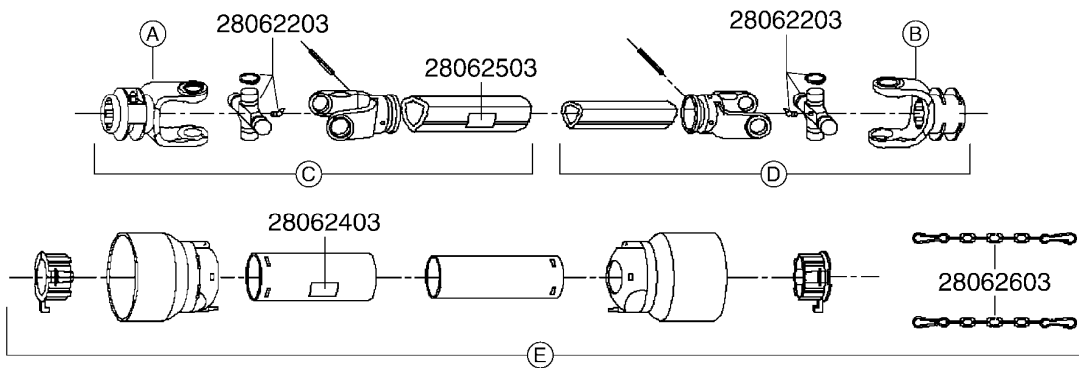

A485

PTO SHAFTS - BONDIOLI CENT.
A485-HIN, 20:01:14

Page 1

Date 14.04.2014 15:19

parts-n°	order qty	description
289042	1	UNIV. JOINT 22x54mm
420641	1	BOLT HEX 8.8 DEL M8X35
450015	1	SCREW ALLAN 3/8'X5/8' BLACK
460143	1	NUT HEX M8 LOCK
28009803	1	PTO PIN TUBE RETAINER OUTER
28009903	1	PTO TUBE RETAINER INNER
28010103	1	PTO YOKE F.INNER TUBE CV PTO
28021403	1	PTO 1"STR/1-3/8" 6SPL B&P
28021503	1	PTO 1"STR/1-3/8" 21SPL B&P
28021603	1	PTO 1"STR/1-3/4" 20SPL B&P
28027903	1	PTO BALL LOCK.KIT F.1-3/8 YOKE
28040503	1	UNIV. JOINT 27x74.6mm
28040703	1	SAFETY CHAIN F.CV BLACK PTO
28041803	1	DECAL DANGER GUARD MISSING
28041903	1	DECAL DANGER ROT.DRIVELINE
28056703	1	PTO YOKE #1 1-3/8" X 6 SPLINE
28056803	1	PTO YOKE #1 1-3/8" X 21 SPLINE
28056903	1	PTO YOKE #4 1-3/8" X 20 SPLINE
28057003	1	PTO TUBE YOKE #1-G1 OUTER
28057103	1	PTO TUBE YOKE #4-G4 OUTER
28057203	1	PTO PIN TUBE RETAINER OUTER
28057303	1	PTO TUBE OUTER #1 745MM
28057403	1	PTO TUBE OUTER #4 720MM
28057503	1	PTO TUBE INNER #1 745MM
28057603	1	PTO TUBE INNER #4 720MM
28057703	1	PTO TUBE RETAINER INNER
28057803	1	PTO TUBE YOKE #1 Ø=1"
28057903	1	PTO TUBE YOKE #4 Ø=1"
28058003	1	PTO HALF SAFETY SHIELD OUTER
28058103	1	PTO HALF SAFETY SHIELD OUTER
28058203	1	PTO HALF SAFETY SHIELD INNER
28058303	1	PTO HALF SAFETY SHIELD INNER
28058403	1	PTO BALL LOCK.KIT F.1-3/4 YOKE
28058503	1	PTO TUBE YOKE #1-G1 INNER