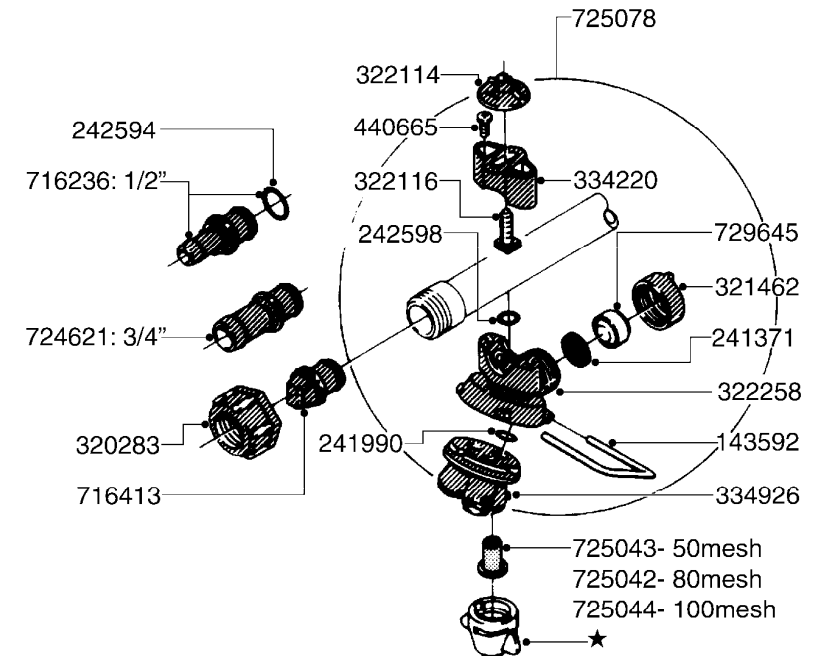

TRIPLET NOZZLE BODY

D620

*=REFER TO HARDI NOZZLE CATALOG