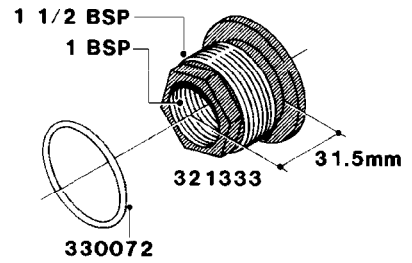

H040

FITTINGS - NIPPLES & ELBOWS
H040-HIN, 01:01:01

Page 1

Date 28.07.2009 14:22

parts-n°	order qty	description
10530803	1	FITT.PO.SE 2.00X2.00 45 DEG.
320191	1	FITT.DK ELB 3/8' BSP 45 DEGREE
320482	1	FITT.DK ELB. 1/2" BSP 60 DEG.
320596	1	FITT.DK ELB 3/8'-1/2'BSP 45DEG
320607	1	FITT.DK HN 3/8M X 3/8F BSP LNG
320633	1	FITT.DK HN 3/8"M X 3/8"F BSP
321451	1	FITT.DK ELB.1-1/2 X1-1/4 80DEG
321532	1	FITT.DK REDUC 3/4' X 1/2' BSP
390233	1	FITT.DK REDUC 1-1/2" X 1" BSP

H050

FITTINGS - HOSE CONNECTORS
H050-HIN, 31:03:09

Page 1

Date 28.07.2009 14:22

parts-n°	order qty	description
242594	1	O-RING D14 X 1.78 SCH.70-EPDM
320294	1	FITT.DK TEE 3/8X3/8HB X1/2"BSP
320305	1	FITT.DK HB 3/4'- 3/4' BSP
320386	1	FITT.DK TEE 3/8X3/8HB X3/8"BSP
320397	1	FITT.DK ELB 3/8"HB X 3/8" BSP
320401	1	FITT.DK TEE 1/2X1/2HB X1/2"BSP
320412	1	FITT.DK TEE 1/2X1/2HB X3/8"BSP
320423	1	FITT.DK ELB 1/2'HB X 3/8' BSP
320891	1	FITT.DK HB 3/8'- 3/8' BSP
320972	1	FITT.DK HB 5/16'- 1/4' BSP
322046	1	FITT.DK TEE 1/2X1/2HB X3/4'BSP
322048	1	FITT.DK TEE 3/4X3/4HB X3/4'BSP
330595	1	O-RING D24.6/D20X2.1 -3/4"
333137	1	FITT.DK CONN.1/2" F.NOZZ. DOUB
333141	1	FITT.DK CONN.1/2" F.NOZZ.SING
334041	1	FITT.DK CONN.3/4' F.NOZZ. SING
334042	1	FITT.DK CONN.3/4' F.NOZZ. DOUB
334195	1	FITT.DK ELB. 3/4"HB X 3/4"HB
10012103	1	FITT.PO.HB 1.25X1.50 IMB1012
10014003	1	FITT.PO.HB 1.25X1.25 IMB1010
10036903	1	FITT.PO.HB 1.50X1.50 IMB1212
28019303	1	FITTING HB ELB 3/4NPT-3/4HOSE
61016500	1	HOSE TAIL 3/4" 90°+RG CAP 3/4"
72026700	1	NOZZLE TUBE ADAPTER W/O-RING