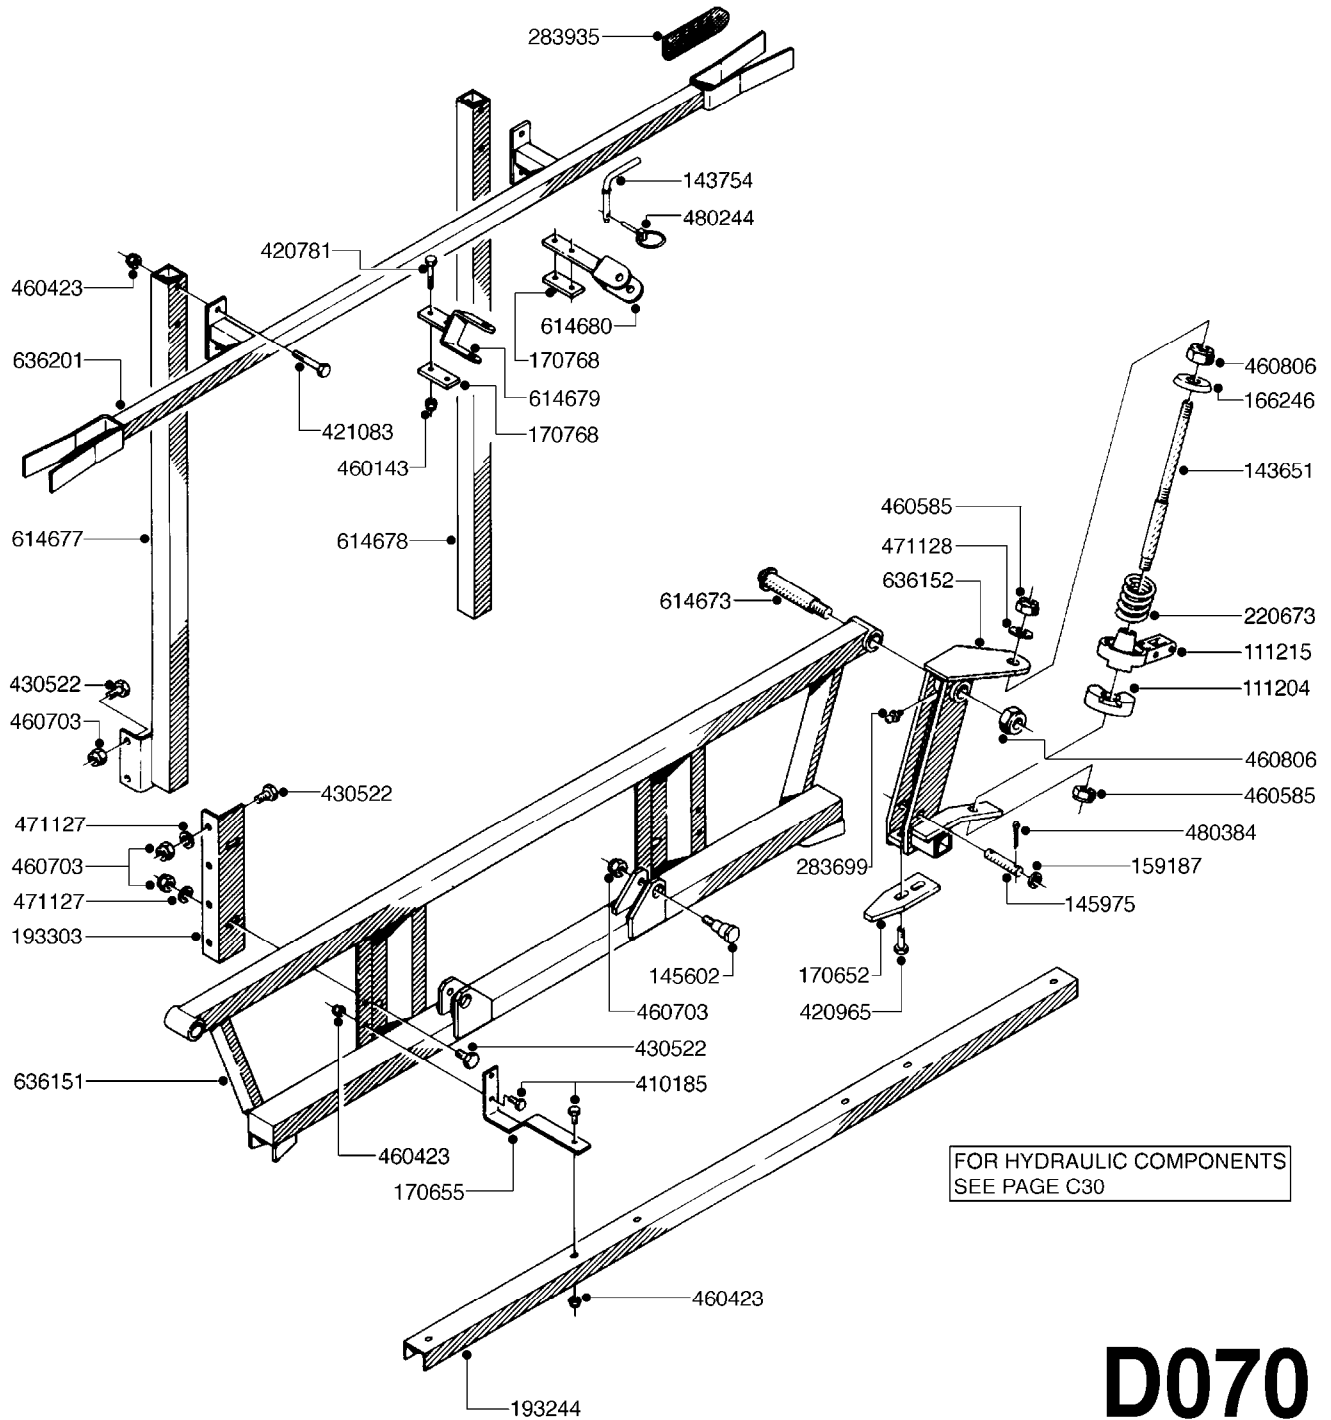

BOOM - SB 20' 26' 33'
D050-HIN, 01:01:01

Page 0

Date 28.07.2009 14:21

D050

BOOM - SB 20' 26' 33'
D050-HIN, 01:01:01

Page 1
Date 28.07.2009 14:21

parts-n°	order qty	description
111204	1	CLAW CLUTCH/LOWER D80
111215	1	CLAW CLUTCH/UPPER D80
142597	1	DISTANCE TUBE
143651	1	AXLE M20/M16 L=355 F/BREAKAWAY
143721	1	FRICITION DISC FOR BOOM D30
143754	1	PIN D10 X 56
166246	1	WASHER CUP D53 F.SPRING
166736	1	YOKE FOR SB BOOM
166865	1	WASHER D35/D25X2
193244	1	NOZZLE TRACK 6-8-10 M SB
193303	1	SUPPORTING ARM FOR SB BOOM
220673	1	SPRING F.PIVOT 100 X 51
334571	1	PLUG 40X40X2 F.SQ.TUBE
410185	1	BOLT HEX 8.8 DEL M6X16
420906	1	BOLT HEX 8.8 DEL M10X60
421083	1	BOLT HEX 8.8 DEL M10X65
430522	1	BOLT HEX 8.8 DEL M12X25 FT
460261	1	NUT HEX M6X1 LOCK
460423	1	NUT HEX M10X1.5 LOCK
460585	1	NUT HEX M16X2 LOCK
460703	1	NUT HEX M12X1.75 LOCK
460806	1	NUT HEX M20X2.5 LOCK
471122	1	WASHER D20/D10.5X2 SS
471127	1	WASHER D24/D13X2.5 STAINLESS
471128	1	WASHER D30/D17X3
480244	1	PIN SNAP D4.5
613487	1	TRANSPORT FITTINGS FOR SB BOOM
633942	1	OUTER BOOM WING 26', 28' SB
634163	1	CENTER SECTION - 20',26',33'
634185	1	BOOM WING OUTER PART 33' SB
635780	1	INNER WING SEC. 26',28',33'SB
635792	1	BOOM WING - 20',21'SB-BOOM
706311	1	SPRING WITH HAND-GRIB