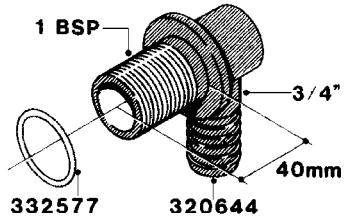

H040

FITTINGS - NIPPLES & ELBOWS
H040-HIN, 01:01:01

Page 1

Date 28.07.2009 14:22

parts-n°	order qty	description
10530803	1	FITT.PO.SE 2.00X2.00 45 DEG.
320191	1	FITT.DK ELB 3/8' BSP 45 DEGREE
320482	1	FITT.DK ELB. 1/2" BSP 60 DEG.
320596	1	FITT.DK ELB 3/8'-1/2'BSP 45DEG
320607	1	FITT.DK HN 3/8M X 3/8F BSP LNG
320633	1	FITT.DK HN 3/8"M X 3/8"F BSP
321451	1	FITT.DK ELB.1-1/2 X1-1/4 80DEG
321532	1	FITT.DK REDUC 3/4' X 1/2' BSP
390233	1	FITT.DK REDUC 1-1/2" X 1" BSP

H050

FITTINGS - HOSE CONNECTORS
H050-HIN, 31:03:09

Page 1

Date 28.07.2009 14:22

parts-n°	order qty	description
242594	1	O-RING D14 X 1.78 SCH.70-EPDM
320294	1	FITT.DK TEE 3/8X3/8HB X1/2"BSP
320305	1	FITT.DK HB 3/4'- 3/4' BSP
320386	1	FITT.DK TEE 3/8X3/8HB X3/8"BSP
320397	1	FITT.DK ELB 3/8"HB X 3/8" BSP
320401	1	FITT.DK TEE 1/2X1/2HB X1/2"BSP
320412	1	FITT.DK TEE 1/2X1/2HB X3/8"BSP
320423	1	FITT.DK ELB 1/2'HB X 3/8' BSP
320891	1	FITT.DK HB 3/8'- 3/8' BSP
320972	1	FITT.DK HB 5/16'- 1/4' BSP
322046	1	FITT.DK TEE 1/2X1/2HB X3/4'BSP
322048	1	FITT.DK TEE 3/4X3/4HB X3/4'BSP
330595	1	O-RING D24.6/D20X2.1 -3/4"
333137	1	FITT.DK CONN.1/2" F.NOZZ. DOUB
333141	1	FITT.DK CONN.1/2" F.NOZZ.SING
334041	1	FITT.DK CONN.3/4' F.NOZZ. SING
334042	1	FITT.DK CONN.3/4' F.NOZZ. DOUB
334195	1	FITT.DK ELB. 3/4"HB X 3/4"HB
10012103	1	FITT.PO.HB 1.25X1.50 IMB1012
10014003	1	FITT.PO.HB 1.25X1.25 IMB1010
10036903	1	FITT.PO.HB 1.50X1.50 IMB1212
28019303	1	FITTING HB ELB 3/4NPT-3/4HOSE
61016500	1	HOSE TAIL 3/4" 90°+RG CAP 3/4"
72026700	1	NOZZLE TUBE ADAPTER W/O-RING