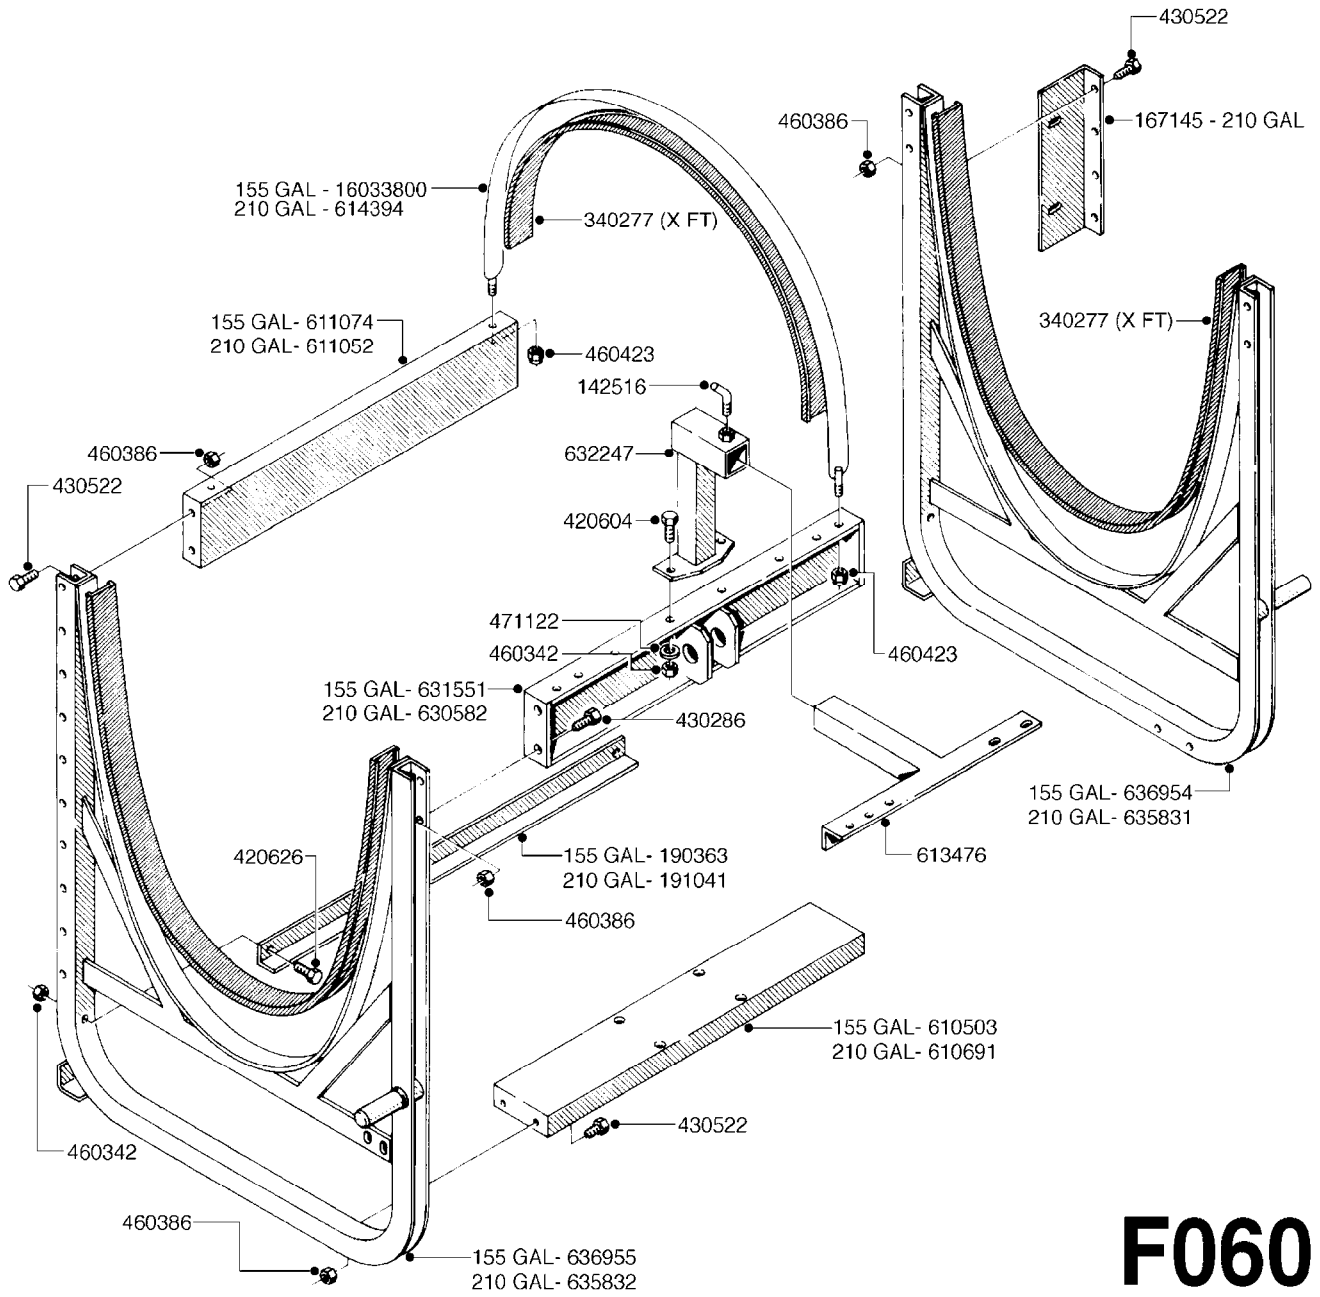

F060

FRAME NK 155/210
F060-HIN, 01:01:01

Page 1
Date 28.07.2009 14:21

parts-n°	order qty	description
142516	1	SCREW SET M10 BENT F. LOCKING
16033800	1	TANK STRAP NL155 L=1380MM '01
167145	1	BRKT. FOR S.B. BOOM NL/NK 210
190363	1	CROSSBAR BOTTOM NL/NK 105/155
191041	1	CROSSBAR BOTTOM NL/NK 210
340277	1	TANK PACKING - 40MM WIDE BULK
420604	1	BOLT HEX 8.8 DEL M10X25 FT
420626	1	BOLT HEX 8.8 DEL M10X20 FT
430286	1	BOLT HEX 8.8 DEL M12X30 FT
430522	1	BOLT HEX 8.8 DEL M12X25 FT
460342	1	NUT HEX M10
460386	1	NUT HEX M12X1.75
460423	1	NUT HEX M10X1.5 LOCK
471122	1	WASHER D20/D10.5X2 SS
610503	1	PUMP BASE NL/NK 80/105/155
610691	1	PUMP BASE NL/NK 210
611052	1	BRACKET TOP CROSS NL/NK 210
611074	1	BRACKET CROSS NL/NK80/105/155
613476	1	BRACKET MOUNT F.BK180 CONTROL
614394	1	TANK STRAP NK 210 L=
630582	1	TOP BAR CONNECTION NL/NK 210
631551	1	TOP BAR CONNECTION NL/NK 155
632247	1	POST F.OPERATING UNIT BK/LX-LY
635831	1	FRAME NK 210 LEFT POST'92
635832	1	FRAME NK 210 RIGHT POST'92
636954	1	SIDE FRAME NK 600 LEFT
636955	1	SIDE FRAME NK 600 RIGHT