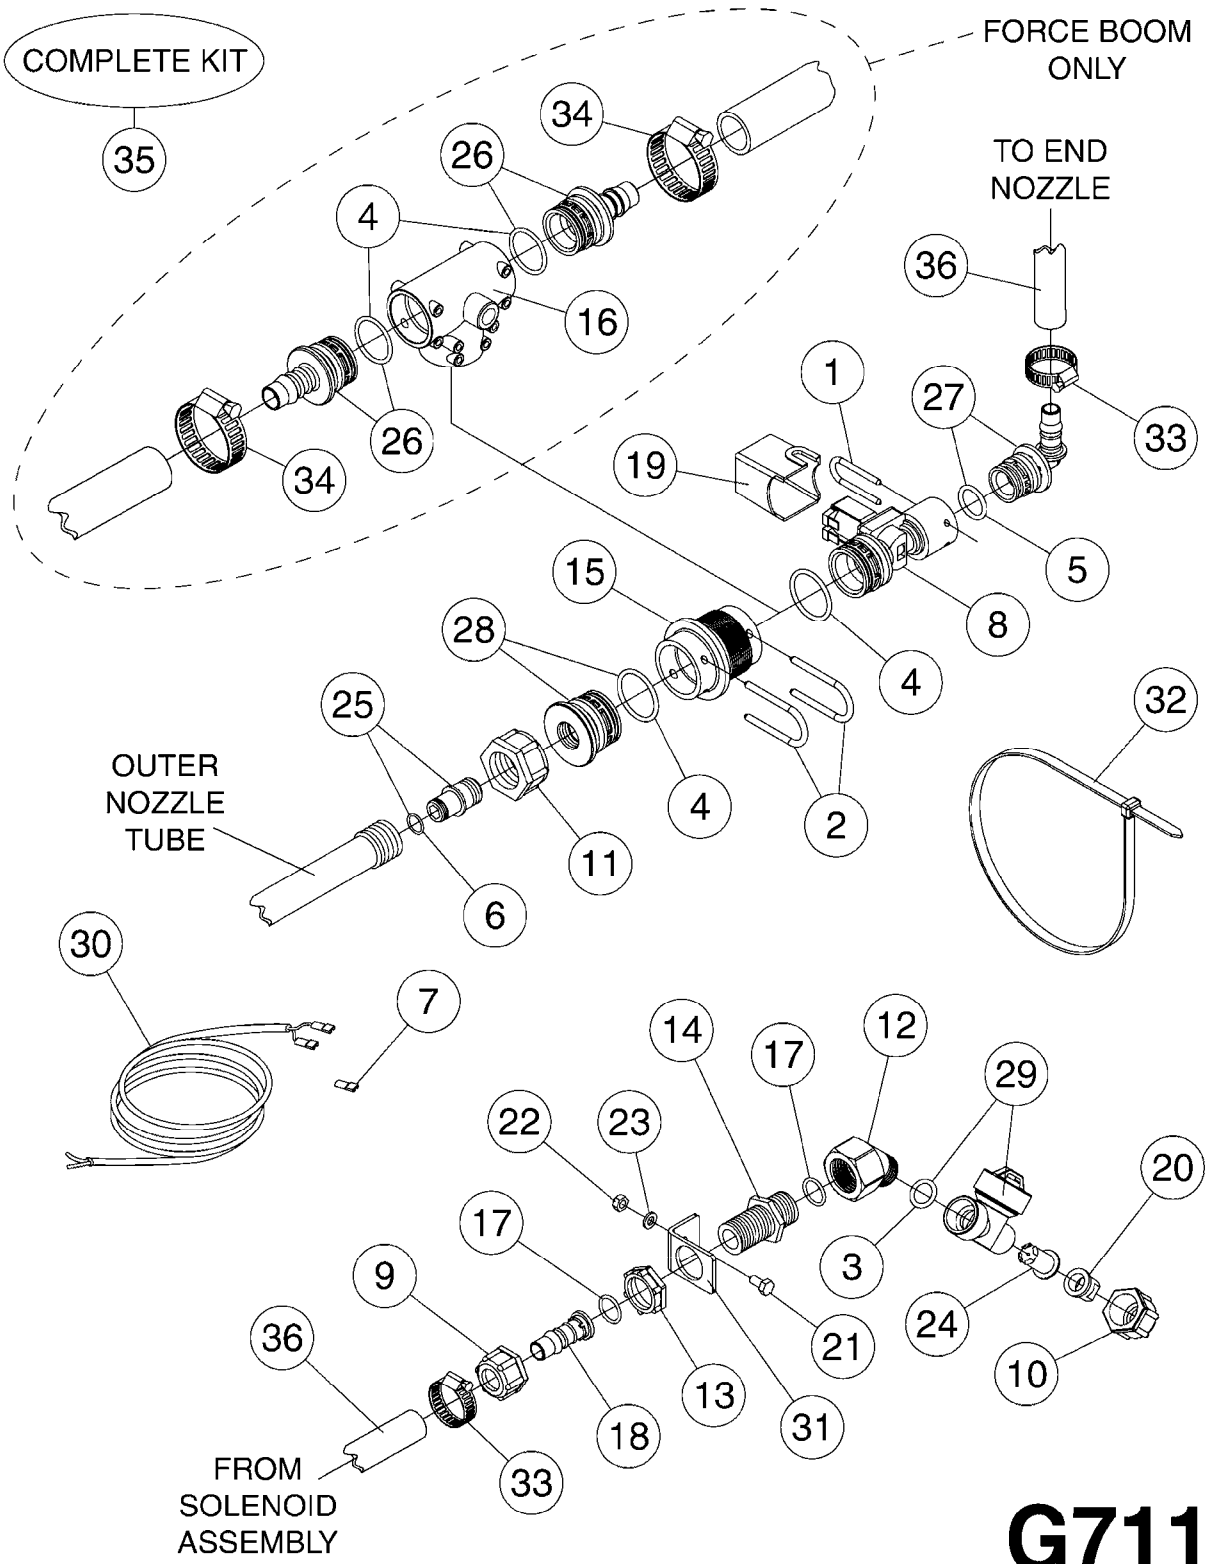

ELECTRIC END NOZZLE KIT
G711-HIN, 14:12:07

Page 1

Date 28.07.2009 14:22

Pos.	parts-n°	order qty	description
1	145994	1	FITT.DK S-40 FORK
2	145995	1	FITT.DK S-53 FORK
3	240177	1	O-RING D16, 1/11, 3 X 2,4
4	242354	1	O-RING D32.2X3.0 VITON F.S-53
5	242355	1	O-RING D19.2X3.0 VITON F.S-40
6	242594	1	O-RING D14 X 1.78 SCH.70-EPDM
7	261539	1	SPADE F.ELEC CONNec BLUE INSUL
8	262104	1	VALVE, SOLENOID, S53/S40
9	320084	1	FITT.DK NUT 1/2" BSP
10	320187	1	FITT.DK CAP 3/8" BSP BLACK
11	320283	1	FITT.DK NUT 3/4"BSP
12	320596	1	FITT.DK ELB 3/8'-1/2'BSP 45DEG
13	321307	1	FITT.DK NUT 1/2" BSP JAMB
14	321742	1	FITT.DK BULKHEAD 1/2' BSP
15	322103	1	FITT.DK S-53 BULKHEAD
16	322352	1	FITT.DK S-53 TEE
17	330212	1	O-RING D19/D14X2.4 F.1/2"NUT
18	330687	1	FITT.DK HB 1/2" F. 1/2" NUT
19	334965	1	COVER FOR S53 SOLENOID VALVE
20	370366	1	NOZZLE END FAN 1850-G 150
21	410185	1	BOLT HEX 8.8 DEL M6X16
22	460261	1	NUT HEX M6X1 LOCK
23	471125	1	WASHER D12/D6.4x1.6 SS
24	614366	1	FILTER 50 MESH F.NOZZLE
24	614367	1	FILTER 80 MESH F.NOZZLE
24	614368	1	FILTER 100 MESH F.NOZZLE
25	720856	1	FITT.DK 1/2'BSP ASSY.F.3/4'NUT
26	726558	1	FITT.DK S53 STR. 3/4" W. ORING
27	726567	1	FITT.DK S-40 ELB.1/2" W. ORING
28	726694	1	PLUG,S53,1/2"FBSP THD W. ORING
29	729610	1	NOZZLE ASSY. 3/8 THREAD
30	983087	1	ELEC. CABLE 2 WIRE X 0.75MM
31	16180100	1	PLATE, END ROW NOZZLE
32	28025203	1	TIE STRAP L=23" x W=1/2"
33	28029803	1	CLAMP HOSE GEAR P1/2" 6708
34	28029903	1	CLAMP HOSE GEAR P3/4"-S1" 6712
35	82611603	1	ELEC.END NOZ.KIT. OBSOLETE
36	92702103	1	HOSE R X1/2" X300PSI WP X0012"