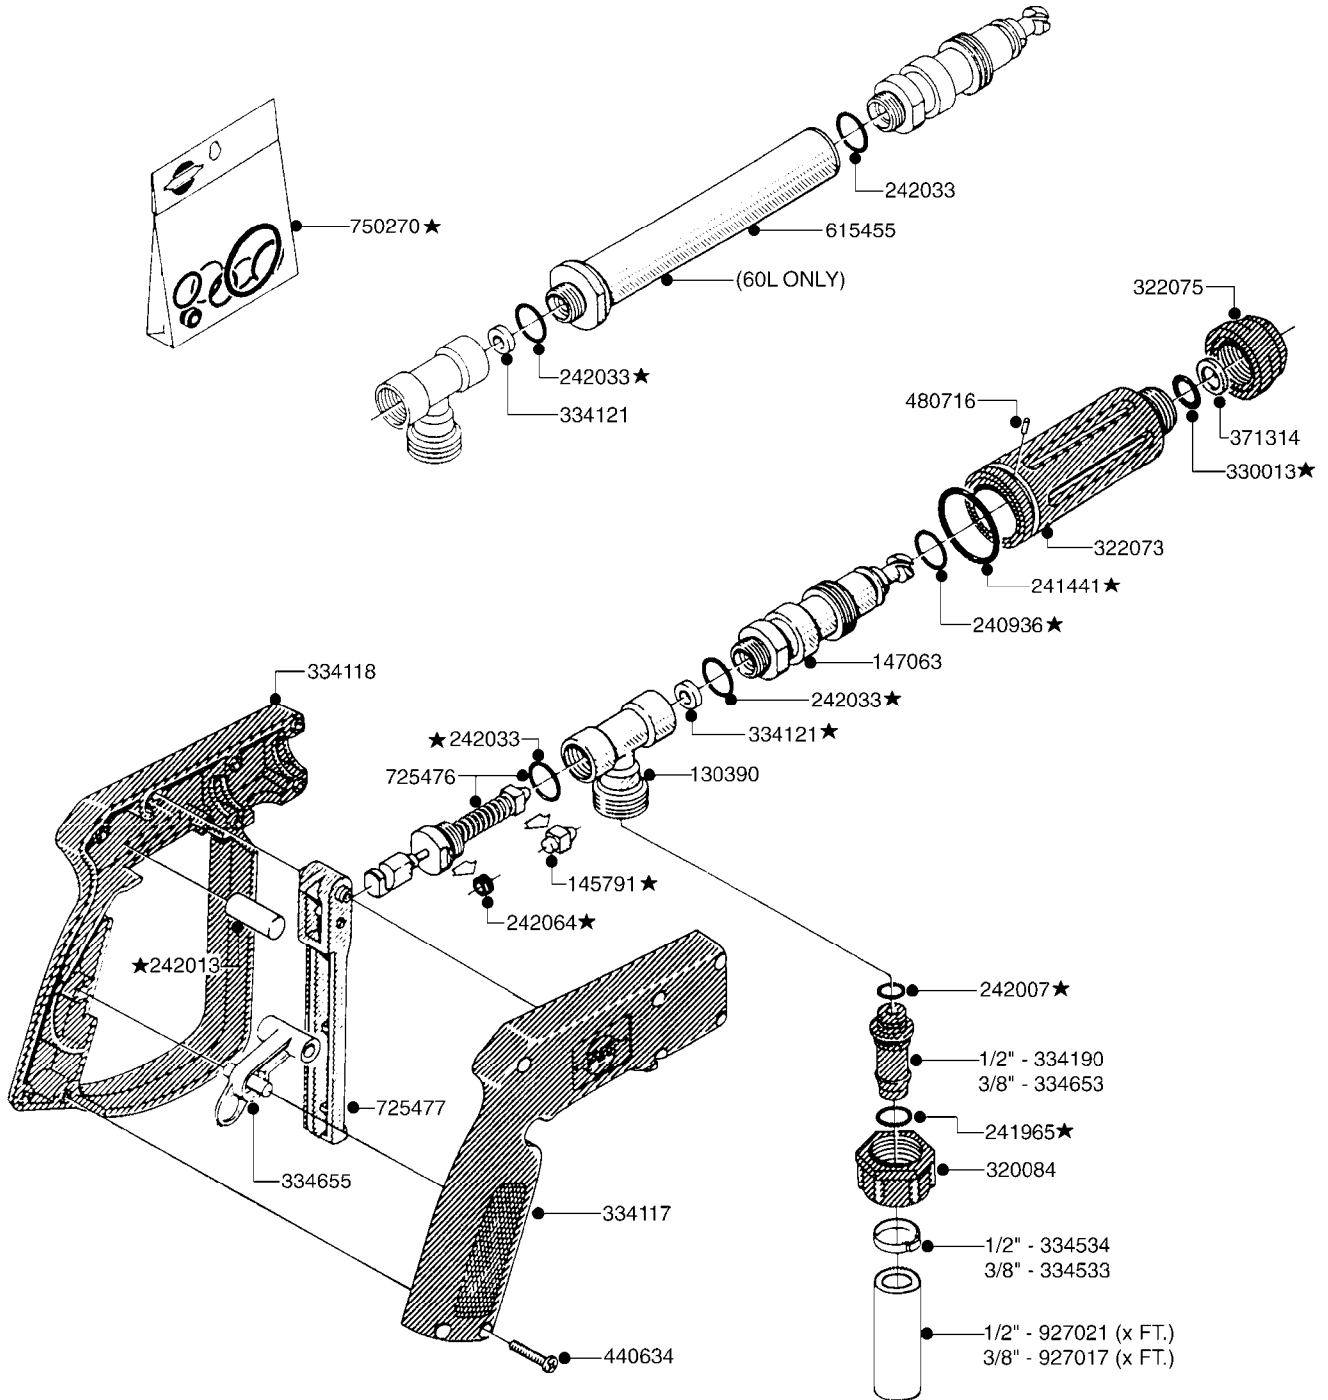

COMPLETE ASSEMBLY:
843197 - 60L
843196 - 60S

COMPLETE ASSEMBLIES
WHOLEGOODS ITEMS

G450

HANDGUN TYPE 60S/60L POST 95
G450-HIN, 01:01:01

Page 1

Date 28.07.2009 14:22

parts-n°	order qty	description
130390	1	TEE 3/8'X 1/2' BSP F.TYPE 60S
145791	1	CONE FOR ON/OFF
147063	1	SWIRL F.SPRAY GUN TYPE 60
240936	1	O-RING D13.3X2.4 NITRIL
241441	1	O-RING D29,3X3
241965	1	O-RING 12.1 X 1.6
242007	1	O-RING D9.1X1.6
242013	1	SPRING RUBBER F/TRIGGER
242033	1	O-RING
242064	1	SLEEVE RUBBER 3X8X4MM
320084	1	FITT.DK NUT 1/2" BSP
322073	1	HOUSING F.SWIRL TYPE 60S H.G.
322075	1	CASTING
330013	1	O-RING D15/D10X2.5 F.3/8"NUT
334117	1	HANDLE PIECE RIGHT F.60S/60L
334118	1	HANDLE PIECE LEFT F.60S/60L
334121	1	SEAT FOR ON/OFF
334190	1	FITT.DK HB 1/2' F. PISTOL 60S
334533	1	CLAMP HOSE PLASTIC 3/8"
334534	1	CLAMP HOSE PLASTIC 1/2"
334653	1	FITT.DK HB 3/8' F.HANDGUN
334655	1	TRIGGER SAFETY F.60S/60L GUN
371314	1	NOZZLE CERAMIC 1099-20
440634	1	SCREW 5/8"
480716	1	PIN D3X6 STAINLESS
615455	1	TUBE F.LANCE TYPE 60L
725476	1	SPINDLE
725477	1	TRIGGER
750270	1	GASKET KIT F.SPRAY GUN
843196	1	HANDGUN KIT TYPE 60 SHORT
843197	1	HANDGUN KIT TYPE 60 LONG
927017	1	HOSE R X 60 BAR X 3/8 X 0012"
927021	1	HOSE R X 60 BAR X 1/2 X 0012"