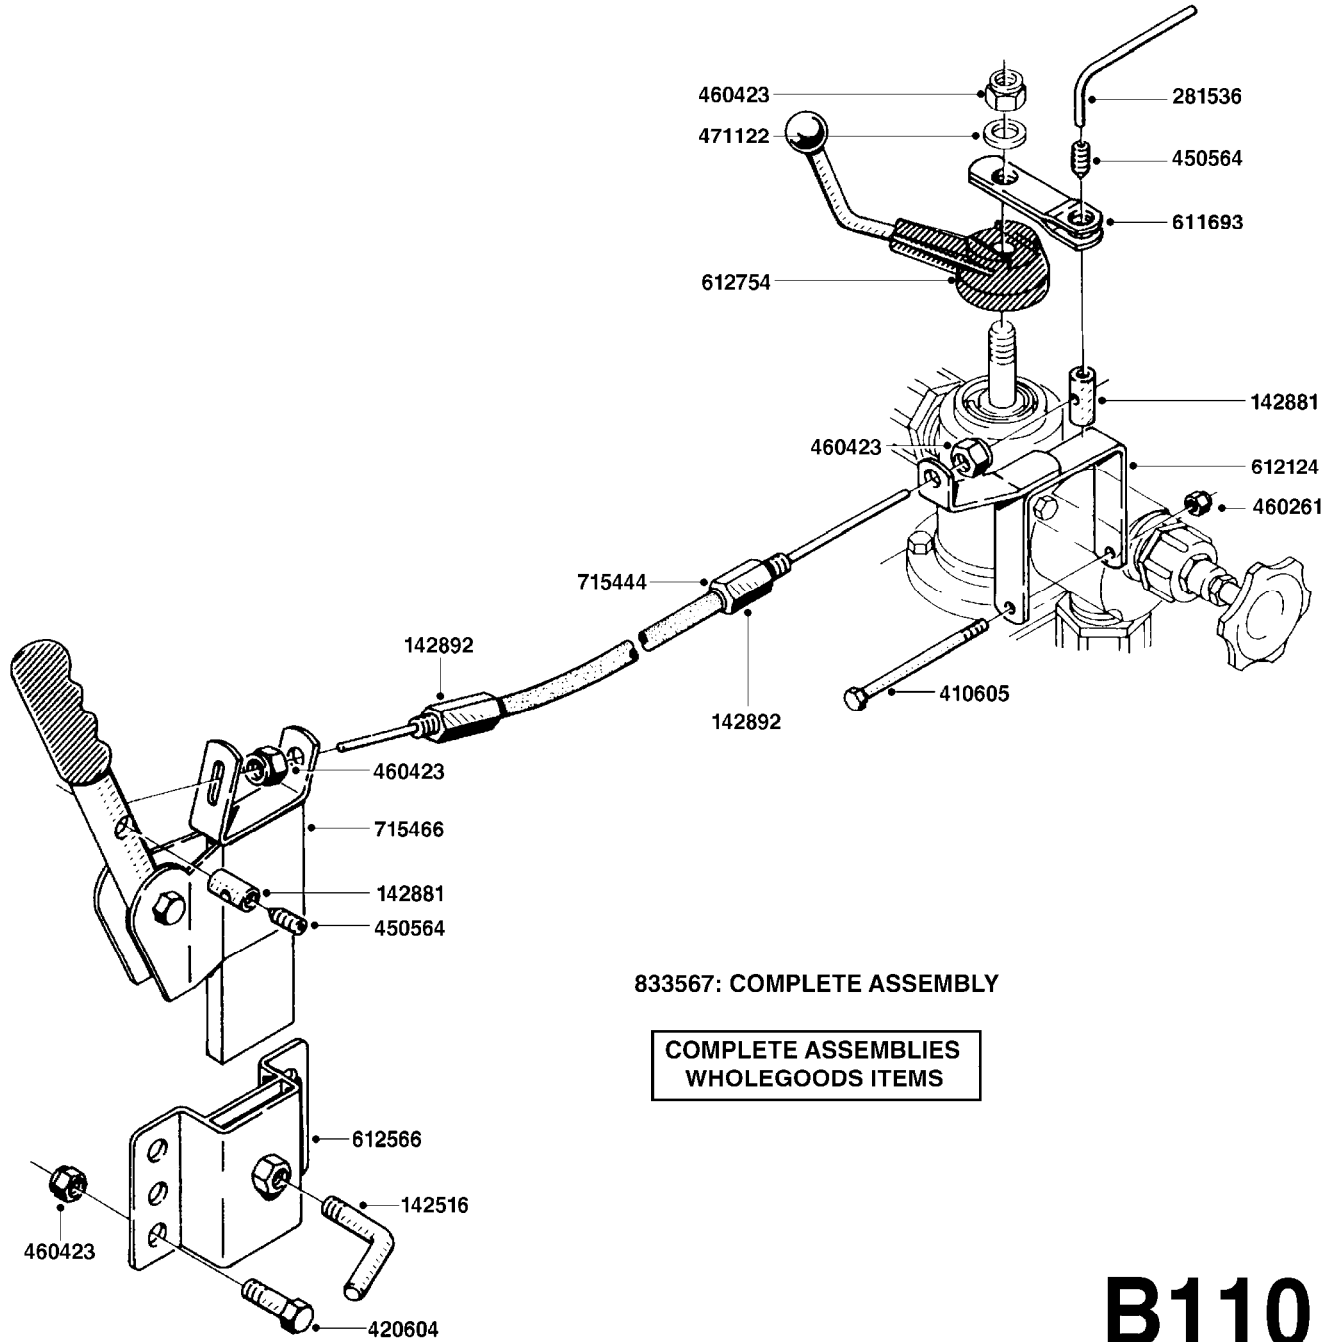

BK-180 REMOTE CONTROL CABLE
B110-HIN, 01:01:01

Page 1

Date 28.07.2009 14:21

parts-n°	order qty	description
142516	1	SCREW SET M10 BENT F. LOCKING
142881	1	WIRE HOLDER FOR REMOTE CONTROL
142892	1	END NIPPLE F.REMOTE CABLE
281536	1	ALLEN WRENCH 3MM
410605	1	BOLT HEX 8.8 DEL M6X80
420604	1	BOLT HEX 8.8 DEL M10X25 FT
450564	1	SCREW M6X12 ALLEN
460261	1	NUT HEX M6X1 LOCK
460423	1	NUT HEX M10X1.5 LOCK
471122	1	WASHER D20/D10.5X2 SS
611693	1	ARM FOR REMOTE CONTROL BK180
612124	1	BRACKET FOR OP.UNIT F REM.CTR
612566	1	MOUNT BRACKET F.FAN CABLE ASSY
612754	1	HANDLE FOR REMOTE CONTROL
715444	1	REMOTE CONTROL CABLE COMPLETE
715466	1	MOUNTING PLATE
833567	1	REMOTE CONTROL ON/OFF BK 180