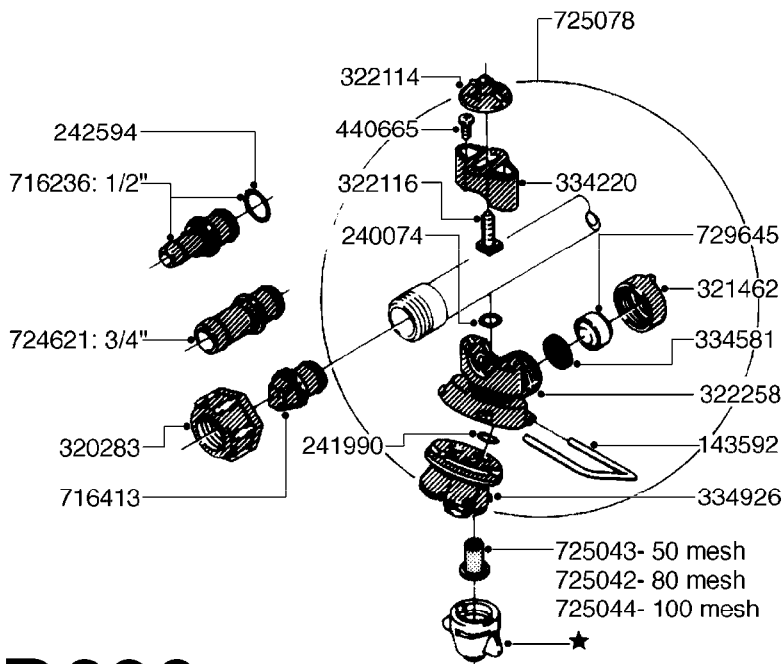

TRIPLET NOZZLE BODY

D620

*=REFER TO HARDI NOZZLE CATALOG