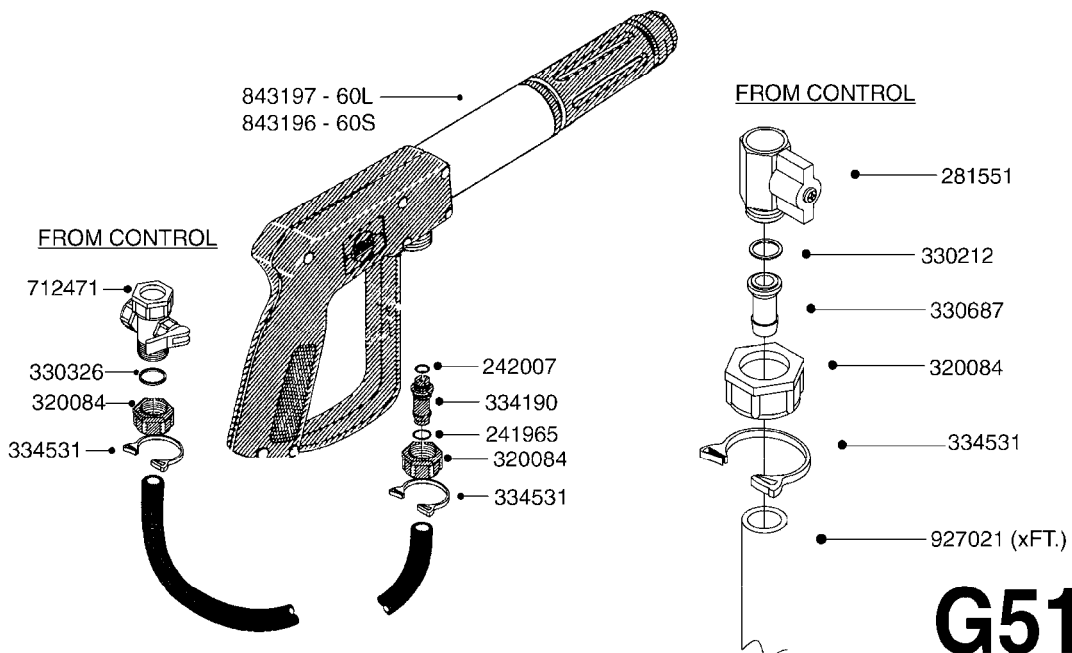

COMPLETE ASSEMBLY:
818377 - 160' x 3/8" (50m) HOSE REEL
818381 - 275' X 5/8" (100m) HOSE REEL

G500

HOSE REEL ASSEMBLIES
G500-HIN, 12:12:05

Page 1
Date 28.07.2009 14:22

parts-n°	order qty	description
143684	1	BUSHING F. HOSE REEL
143706	1	SPACER TUBE F. 275' HOSE REEL
145925	1	NIPPLE M10 M6
146314	1	UNION BUSHING F.HOSE REEL
146315	1	RING FOR HOSE REEL
146487	1	SPACER ROD F/HOSE REEL 225mm
160311	1	WASHER D30/D20.4X2
241474	1	O-RING NITRIL
281072	1	SNAP-RING OUTER 20X1.20
282155	1	CLIP F.TUBE SUPPORT
320655	1	FITT.DK HN 1/2"-1/2" BSP
320821	1	FITT.DK NUT 1-1/2" BSP
330212	1	O-RING D19/D14X2.4 F.1/2"NUT
333443	1	BUSHING F. HOSE REEL
420604	1	BOLT HEX 8.8 DEL M10X25 FT
420626	1	BOLT HEX 8.8 DEL M10X20 FT
420862	1	BOLT HEX 8.8 DEL M10X16 FT
430286	1	BOLT HEX 8.8 DEL M12X30 FT
460423	1	NUT HEX M10X1.5 LOCK
460703	1	NUT HEX M12X1.75 LOCK
613207	1	CENTER TUBE FOR 164'HOSE REEL
613211	1	HOSE REEL NK 80/105
613255	1	BKT.HOSE REEL MOUNT SM53/80
613292	1	CENTER TUBE 100 MM
633824	1	SIDE FOR HOSE REEL
633835	1	OUTER TUBE NK 300-600
633846	1	FITTING FOR HOSE REEL TR2/TR3
633905	1	BRKTS. HOSE REEL SM210
635841	1	BRACKET FOR HOSE REEL LIFT
637986	1	CLAMP FITTING HOSE REEL
719073	1	HANDLE ASSY. F. HOSE REEL
719084	1	SWIVEL F.HOSE REEL
719121	1	HOSE 1/2'X2500M NUT
719401	1	CLIPS F.PISTOL ASSY.
725618	1	CLIP WHITE PLASTIC SNAP TYPE
818377	1	REEL FOR HOSE 160' X 3/8"
818381	1	REEL FOR HOSE 320' X 3/8'
818801	1	BKT.HOSE REEL MOUNT NL/NK/BOOM
818845	1	BKT.HOSE REEL SM210
833768	1	HOLDER F. HOSE REEL
834764	1	BKT.HOSE REEL MOUNT ESTATE SPR