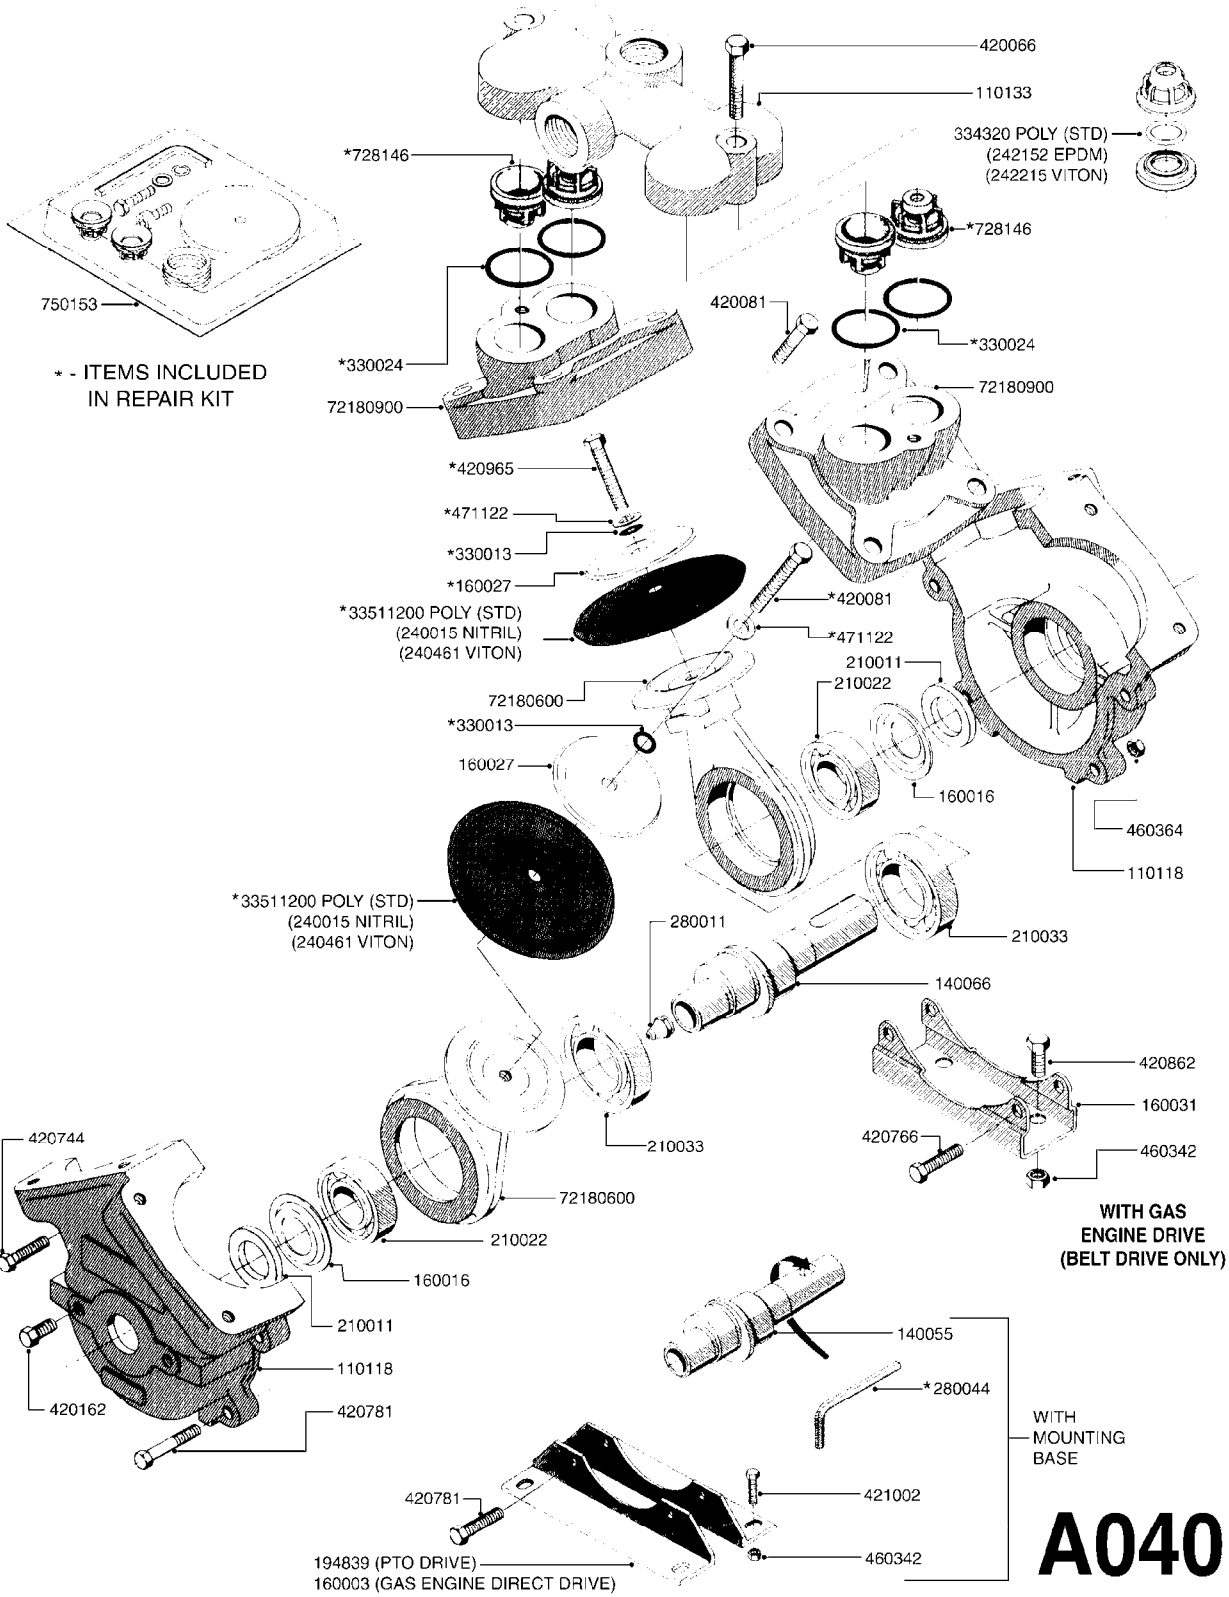

PUMP - 600
A040-HIN, 31:03:09

PUMP - 600
A040-HIN, 31:03:09

Page 1
Date 28.07.2009 14:21

parts-n°	order qty	description
110118	1	PUMP CASTING 600
110133	1	VALVE CHAMBER MOD 600 PAINTED
140055	1	CRANK SHAFT, MODEL 600
140066	1	CRANK SHAFT, MODEL 600/4
160003	1	PUMP MOUNT PLATE TALL 500/600
160016	1	DUST PLATE
160027	1	DIAPHRAGM UPPER DISC 500-600
160031	1	BASE PLATE MODEL 500-600
194839	1	ANGLE IRON FOOT, M 500-600 RED
210011	1	SEAL FELT D39/23 X 4
210022	1	BEARING BALL 6205
210033	1	BEARING BALL 6007
240015	1	DIAPHRAGM MODEL 500-600 NITRIL
240461	1	DIAPHRAGM MODEL 500-600 VITON
242152	1	O-RING D18.2X3 EPDM
242215	1	O-RING D18X3 VITON
280011	1	GREASE NIPPLE 1/8' H TR
280044	1	KEY HEXAGON W6 3/16'
330013	1	O-RING D15/D10X2.5 F.3/8"NUT
330024	1	O-RING D41,1/D34.5 X 3,5
334320	1	O-RING D18X3 POLYURETHANE
420066	1	BOLT HEX 8.8 DEL 3/8"X50MM
420081	1	BOLT HEX 8.8 DEL 3/8"X40MM
420162	1	BOLT HEX 8.8 DEL 3/8"x15MM
420744	1	BOLT HEX 8.8 DEL M8X40
420766	1	BOLT HEX 8.8 DEL M8X45
420781	1	BOLT HEX 8.8 DEL M8X50
420862	1	BOLT HEX 8.8 DEL M10X16 FT
420965	1	BOLT HEX 8.8 DEL M10X40
421002	1	BOLT HEX 8.8 DEL M10X30 FT
460342	1	NUT HEX M10
460364	1	NUT HEX M8 GALV.
471122	1	WASHER D20/D10.5X2 SS
728146	1	VALVE FOR 361(726890/707932)
750153	1	PUMP KIT F.600 alt 75073100
33511200	1	DIAPHRAGM 503/603 PUR 2006
72180600	1	CONNECTING ROD FOR 503-603 M10
72180900	1	DIAPHRAGM COVER MOD. 600