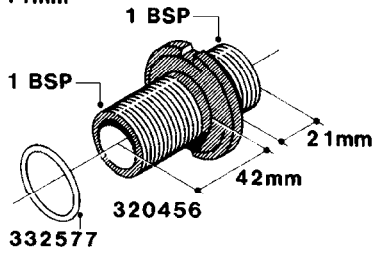

H040

FITTINGS - NIPPLES & ELBOWS
H040-HIN, 01:01:01

Page 1

Date 28.07.2009 14:22

parts-n°	order qty	description
10530803	1	FITT.PO.SE 2.00X2.00 45 DEG.
320191	1	FITT.DK ELB 3/8' BSP 45 DEGREE
320482	1	FITT.DK ELB. 1/2" BSP 60 DEG.
320596	1	FITT.DK ELB 3/8'-1/2'BSP 45DEG
320607	1	FITT.DK HN 3/8M X 3/8F BSP LNG
320633	1	FITT.DK HN 3/8"M X 3/8"F BSP
321451	1	FITT.DK ELB.1-1/2 X1-1/4 80DEG
321532	1	FITT.DK REDUC 3/4' X 1/2' BSP
390233	1	FITT.DK REDUC 1-1/2" X 1" BSP

H050

FITTINGS - HOSE CONNECTORS
H050-HIN, 31:03:09

Page 1

Date 28.07.2009 14:22

parts-n°	order qty	description
242594	1	O-RING D14 X 1.78 SCH.70-EPDM
320294	1	FITT.DK TEE 3/8X3/8HB X1/2"BSP
320305	1	FITT.DK HB 3/4'- 3/4' BSP
320386	1	FITT.DK TEE 3/8X3/8HB X3/8"BSP
320397	1	FITT.DK ELB 3/8"HB X 3/8" BSP
320401	1	FITT.DK TEE 1/2X1/2HB X1/2"BSP
320412	1	FITT.DK TEE 1/2X1/2HB X3/8"BSP
320423	1	FITT.DK ELB 1/2'HB X 3/8' BSP
320891	1	FITT.DK HB 3/8'- 3/8' BSP
320972	1	FITT.DK HB 5/16'- 1/4' BSP
322046	1	FITT.DK TEE 1/2X1/2HB X3/4'BSP
322048	1	FITT.DK TEE 3/4X3/4HB X3/4'BSP
330595	1	O-RING D24.6/D20X2.1 -3/4"
333137	1	FITT.DK CONN.1/2" F.NOZZ. DOUB
333141	1	FITT.DK CONN.1/2" F.NOZZ.SING
334041	1	FITT.DK CONN.3/4' F.NOZZ. SING
334042	1	FITT.DK CONN.3/4' F.NOZZ. DOUB
334195	1	FITT.DK ELB. 3/4"HB X 3/4"HB
10012103	1	FITT.PO.HB 1.25X1.50 IMB1012
10014003	1	FITT.PO.HB 1.25X1.25 IMB1010
10036903	1	FITT.PO.HB 1.50X1.50 IMB1212
28019303	1	FITTING HB ELB 3/4NPT-3/4HOSE
61016500	1	HOSE TAIL 3/4" 90°+RG CAP 3/4"
72026700	1	NOZZLE TUBE ADAPTER W/O-RING