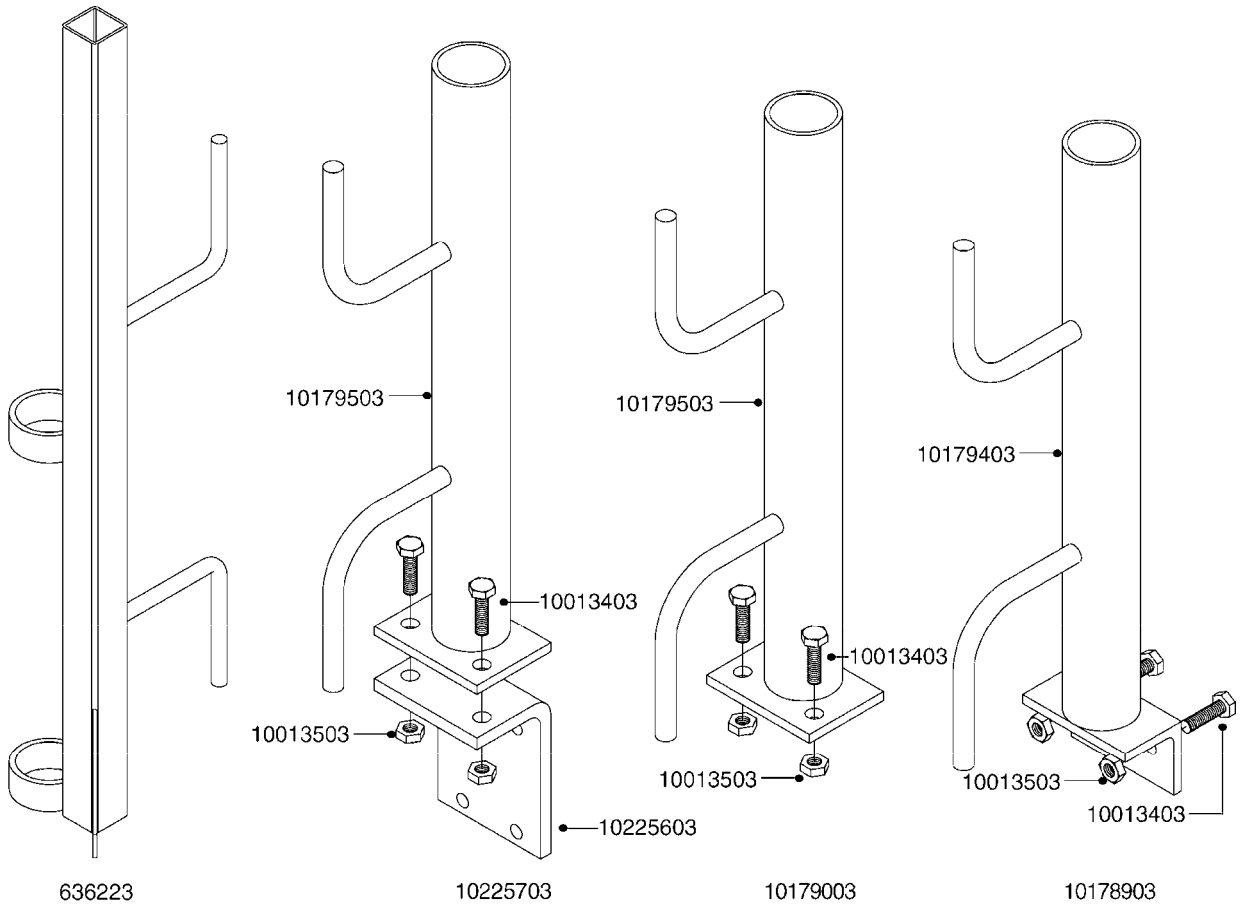

COMPLETE ASSEMBLY:
818377 - 160' x 3/8" (50m) HOSE REEL
818381 - 275' X 5/8" (100m) HOSE REEL

G500

HOSE REEL ASSEMBLIES
G500-HIN, 12:12:05

Page 1
Date 28.07.2009 14:22

parts-n°	order qty	description
143684	1	BUSHING F. HOSE REEL
143706	1	SPACER TUBE F. 275' HOSE REEL
145925	1	NIPPLE M10 M6
146314	1	UNION BUSHING F.HOSE REEL
146315	1	RING FOR HOSE REEL
146487	1	SPACER ROD F/HOSE REEL 225mm
160311	1	WASHER D30/D20.4X2
241474	1	O-RING NITRIL
281072	1	SNAP-RING OUTER 20X1.20
282155	1	CLIP F.TUBE SUPPORT
320655	1	FITT.DK HN 1/2"-1/2" BSP
320821	1	FITT.DK NUT 1-1/2" BSP
330212	1	O-RING D19/D14X2.4 F.1/2"NUT
333443	1	BUSHING F. HOSE REEL
420604	1	BOLT HEX 8.8 DEL M10X25 FT
420626	1	BOLT HEX 8.8 DEL M10X20 FT
420862	1	BOLT HEX 8.8 DEL M10X16 FT
430286	1	BOLT HEX 8.8 DEL M12X30 FT
460423	1	NUT HEX M10X1.5 LOCK
460703	1	NUT HEX M12X1.75 LOCK
613207	1	CENTER TUBE FOR 164'HOSE REEL
613211	1	HOSE REEL NK 80/105
613255	1	BKT.HOSE REEL MOUNT SM53/80
613292	1	CENTER TUBE 100 MM
633824	1	SIDE FOR HOSE REEL
633835	1	OUTER TUBE NK 300-600
633846	1	FITTING FOR HOSE REEL TR2/TR3
633905	1	BRKTS. HOSE REEL SM210
635841	1	BRACKET FOR HOSE REEL LIFT
637986	1	CLAMP FITTING HOSE REEL
719073	1	HANDLE ASSY. F. HOSE REEL
719084	1	SWIVEL F.HOSE REEL
719121	1	HOSE 1/2'X2500M NUT
719401	1	CLIPS F.PISTOL ASSY.
725618	1	CLIP WHITE PLASTIC SNAP TYPE
818377	1	REEL FOR HOSE 160' X 3/8"
818381	1	REEL FOR HOSE 320' X 3/8'
818801	1	BKT.HOSE REEL MOUNT NL/NK/BOOM
818845	1	BKT.HOSE REEL SM210
833768	1	HOLDER F. HOSE REEL
834764	1	BKT.HOSE REEL MOUNT ESTATE SPR