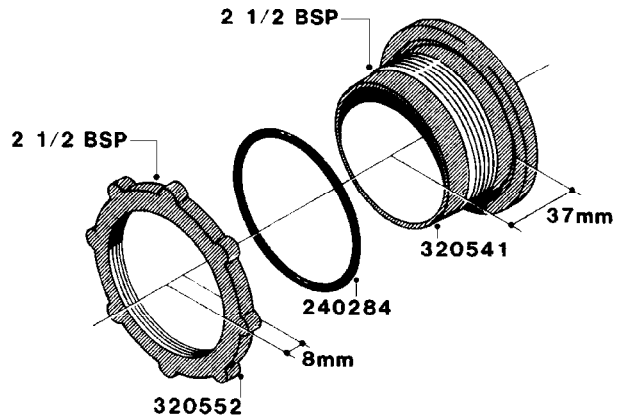

H040

FITTINGS - NIPPLES & ELBOWS
H040-HIN, 01:01:01

Page 1

Date 28.07.2009 14:22

parts-n°	order qty	description
10530803	1	FITT.PO.SE 2.00X2.00 45 DEG.
320191	1	FITT.DK ELB 3/8' BSP 45 DEGREE
320482	1	FITT.DK ELB. 1/2" BSP 60 DEG.
320596	1	FITT.DK ELB 3/8'-1/2'BSP 45DEG
320607	1	FITT.DK HN 3/8M X 3/8F BSP LNG
320633	1	FITT.DK HN 3/8"M X 3/8"F BSP
321451	1	FITT.DK ELB.1-1/2 X1-1/4 80DEG
321532	1	FITT.DK REDUC 3/4' X 1/2' BSP
390233	1	FITT.DK REDUC 1-1/2" X 1" BSP

H050

FITTINGS - HOSE CONNECTORS
H050-HIN, 31:03:09

Page 1

Date 28.07.2009 14:22

parts-n°	order qty	description
242594	1	O-RING D14 X 1.78 SCH.70-EPDM
320294	1	FITT.DK TEE 3/8X3/8HB X1/2"BSP
320305	1	FITT.DK HB 3/4'- 3/4' BSP
320386	1	FITT.DK TEE 3/8X3/8HB X3/8"BSP
320397	1	FITT.DK ELB 3/8"HB X 3/8" BSP
320401	1	FITT.DK TEE 1/2X1/2HB X1/2"BSP
320412	1	FITT.DK TEE 1/2X1/2HB X3/8"BSP
320423	1	FITT.DK ELB 1/2'HB X 3/8' BSP
320891	1	FITT.DK HB 3/8'- 3/8' BSP
320972	1	FITT.DK HB 5/16'- 1/4' BSP
322046	1	FITT.DK TEE 1/2X1/2HB X3/4'BSP
322048	1	FITT.DK TEE 3/4X3/4HB X3/4'BSP
330595	1	O-RING D24.6/D20X2.1 -3/4"
333137	1	FITT.DK CONN.1/2" F.NOZZ. DOUB
333141	1	FITT.DK CONN.1/2" F.NOZZ.SING
334041	1	FITT.DK CONN.3/4' F.NOZZ. SING
334042	1	FITT.DK CONN.3/4' F.NOZZ. DOUB
334195	1	FITT.DK ELB. 3/4"HB X 3/4"HB
10012103	1	FITT.PO.HB 1.25X1.50 IMB1012
10014003	1	FITT.PO.HB 1.25X1.25 IMB1010
10036903	1	FITT.PO.HB 1.50X1.50 IMB1212
28019303	1	FITTING HB ELB 3/4NPT-3/4HOSE
61016500	1	HOSE TAIL 3/4" 90°+RG CAP 3/4"
72026700	1	NOZZLE TUBE ADAPTER W/O-RING