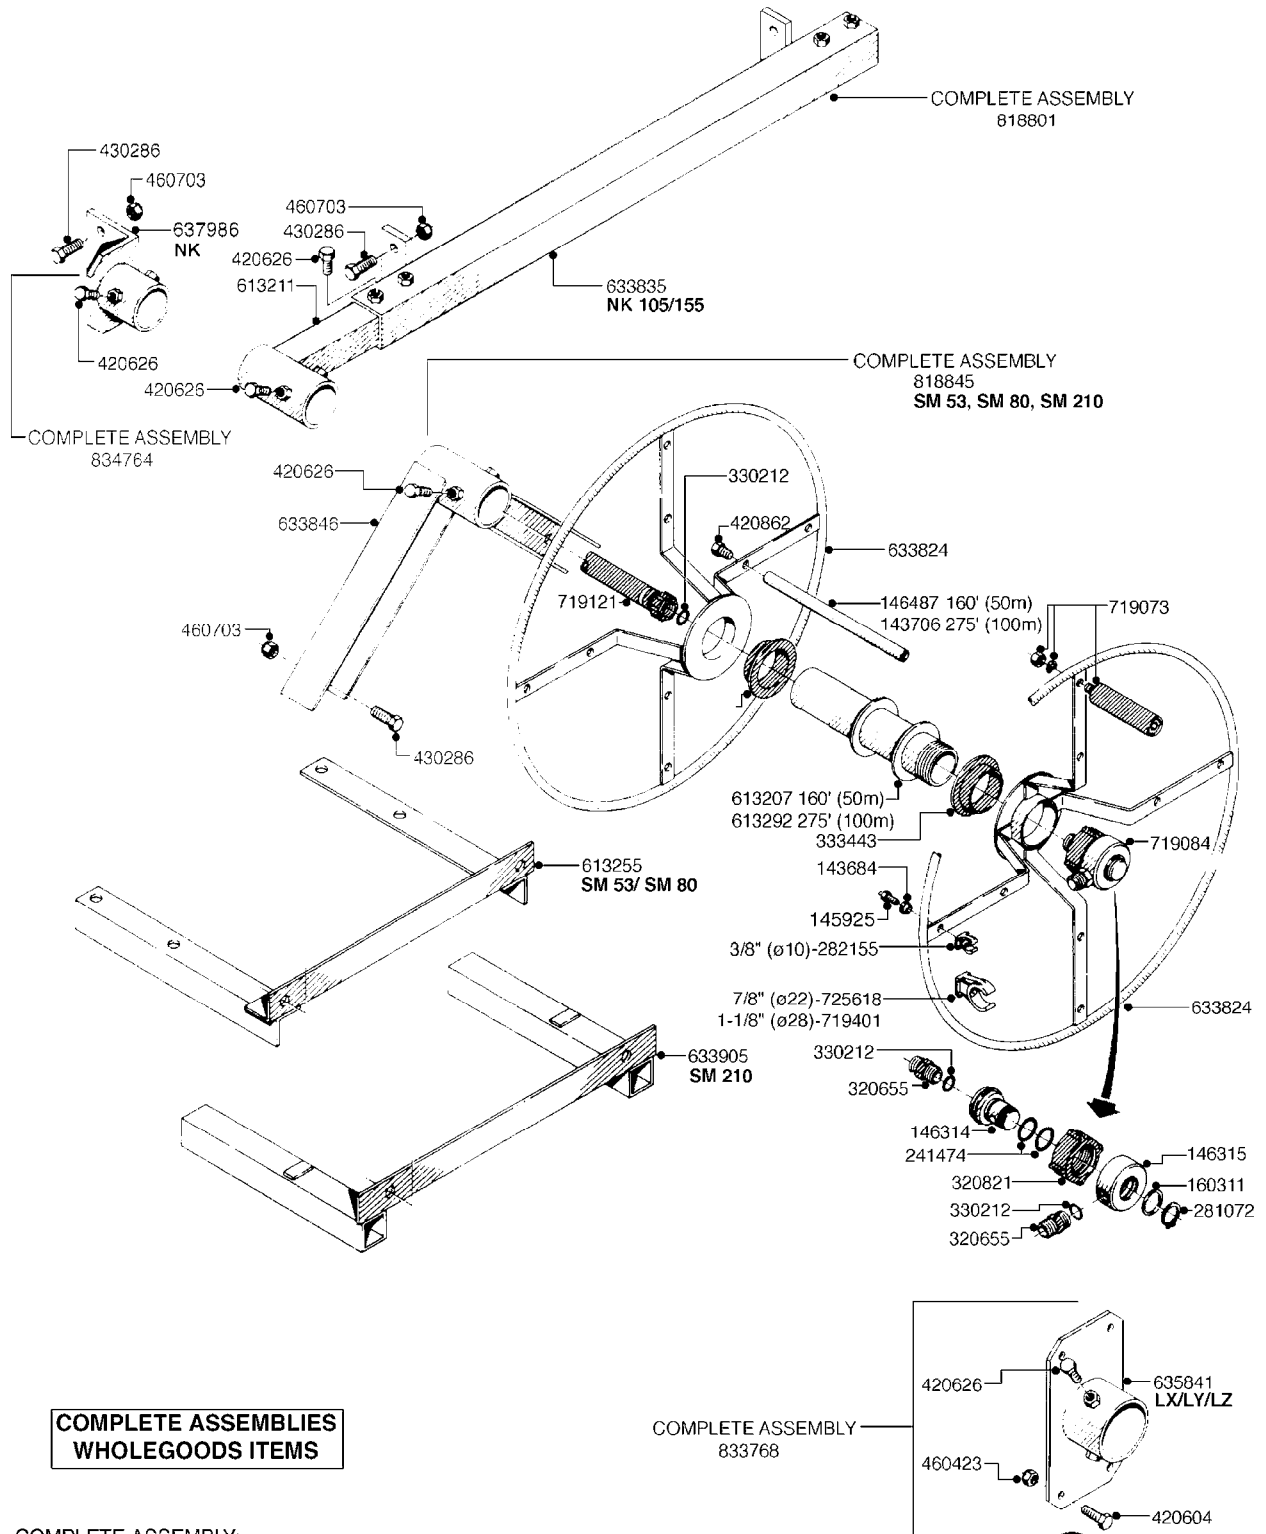

COMPLETE ASSEMBLY:
818377 - 160' x 3/8" (50m) HOSE REEL
818381 - 275' X 5/8" (100m) HOSE REEL

G500

HOSE REEL ASSEMBLIES
G500-HIN, 12:12:05

Page 1
Date 28.07.2009 14:22

parts-n°	order qty	description
143684	1	BUSHING F. HOSE REEL
143706	1	SPACER TUBE F. 275' HOSE REEL
145925	1	NIPPLE M10 M6
146314	1	UNION BUSHING F.HOSE REEL
146315	1	RING FOR HOSE REEL
146487	1	SPACER ROD F/HOSE REEL 225mm
160311	1	WASHER D30/D20.4X2
241474	1	O-RING NITRIL
281072	1	SNAP-RING OUTER 20X1.20
282155	1	CLIP F.TUBE SUPPORT
320655	1	FITT.DK HN 1/2"-1/2" BSP
320821	1	FITT.DK NUT 1-1/2" BSP
330212	1	O-RING D19/D14X2.4 F.1/2"NUT
333443	1	BUSHING F. HOSE REEL
420604	1	BOLT HEX 8.8 DEL M10X25 FT
420626	1	BOLT HEX 8.8 DEL M10X20 FT
420862	1	BOLT HEX 8.8 DEL M10X16 FT
430286	1	BOLT HEX 8.8 DEL M12X30 FT
460423	1	NUT HEX M10X1.5 LOCK
460703	1	NUT HEX M12X1.75 LOCK
613207	1	CENTER TUBE FOR 164'HOSE REEL
613211	1	HOSE REEL NK 80/105
613255	1	BKT.HOSE REEL MOUNT SM53/80
613292	1	CENTER TUBE 100 MM
633824	1	SIDE FOR HOSE REEL
633835	1	OUTER TUBE NK 300-600
633846	1	FITTING FOR HOSE REEL TR2/TR3
633905	1	BRKTS. HOSE REEL SM210
635841	1	BRACKET FOR HOSE REEL LIFT
637986	1	CLAMP FITTING HOSE REEL
719073	1	HANDLE ASSY. F. HOSE REEL
719084	1	SWIVEL F.HOSE REEL
719121	1	HOSE 1/2'X2500M NUT
719401	1	CLIPS F.PISTOL ASSY.
725618	1	CLIP WHITE PLASTIC SNAP TYPE
818377	1	REEL FOR HOSE 160' X 3/8"
818381	1	REEL FOR HOSE 320' X 3/8'
818801	1	BKT.HOSE REEL MOUNT NL/NK/BOOM
818845	1	BKT.HOSE REEL SM210
833768	1	HOLDER F. HOSE REEL
834764	1	BKT.HOSE REEL MOUNT ESTATE SPR