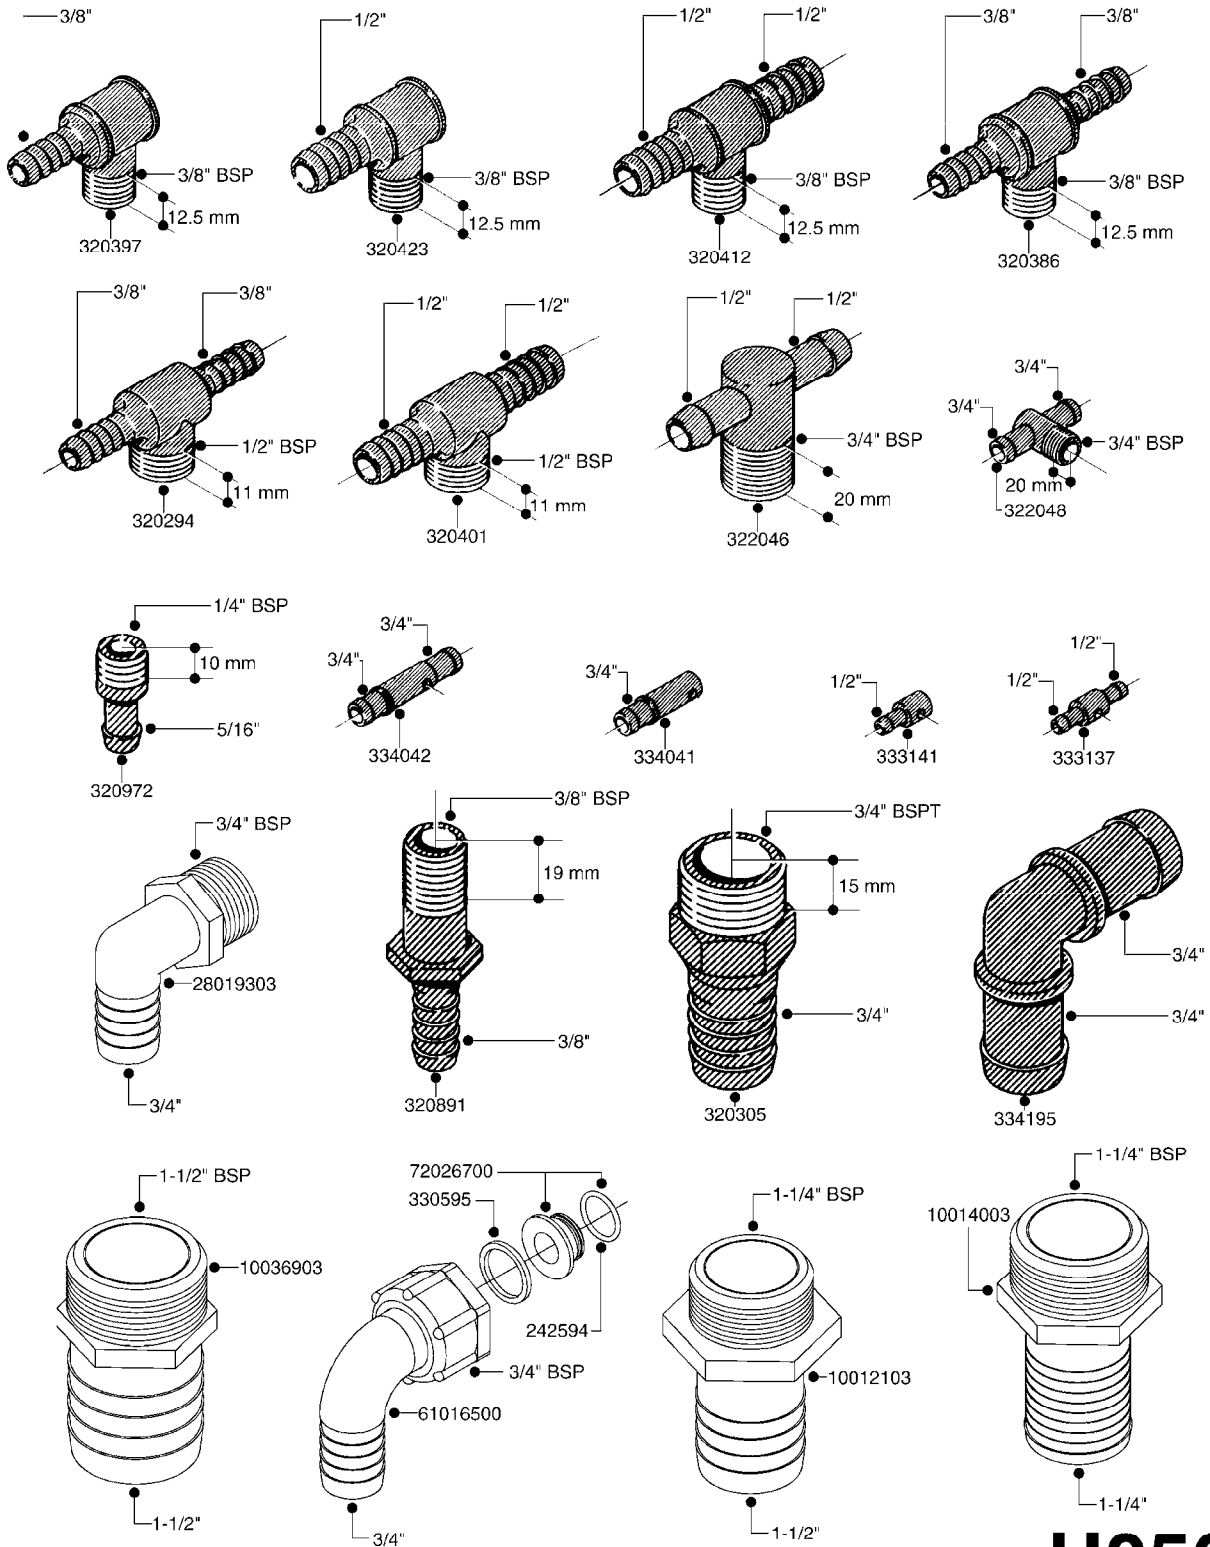

H040

FITTINGS - NIPPLES & ELBOWS
H040-HIN, 01:01:01

Page 1

Date 28.07.2009 14:22

parts-n°	order qty	description
10530803	1	FITT.PO.SE 2.00X2.00 45 DEG.
320191	1	FITT.DK ELB 3/8' BSP 45 DEGREE
320482	1	FITT.DK ELB. 1/2" BSP 60 DEG.
320596	1	FITT.DK ELB 3/8'-1/2'BSP 45DEG
320607	1	FITT.DK HN 3/8M X 3/8F BSP LNG
320633	1	FITT.DK HN 3/8"M X 3/8"F BSP
321451	1	FITT.DK ELB.1-1/2 X1-1/4 80DEG
321532	1	FITT.DK REDUC 3/4' X 1/2' BSP
390233	1	FITT.DK REDUC 1-1/2" X 1" BSP

H050

FITTINGS - HOSE CONNECTORS
H050-HIN, 31:03:09

Page 1

Date 28.07.2009 14:22

parts-n°	order qty	description
242594	1	O-RING D14 X 1.78 SCH.70-EPDM
320294	1	FITT.DK TEE 3/8X3/8HB X1/2"BSP
320305	1	FITT.DK HB 3/4'- 3/4' BSP
320386	1	FITT.DK TEE 3/8X3/8HB X3/8"BSP
320397	1	FITT.DK ELB 3/8"HB X 3/8" BSP
320401	1	FITT.DK TEE 1/2X1/2HB X1/2"BSP
320412	1	FITT.DK TEE 1/2X1/2HB X3/8"BSP
320423	1	FITT.DK ELB 1/2'HB X 3/8' BSP
320891	1	FITT.DK HB 3/8'- 3/8' BSP
320972	1	FITT.DK HB 5/16'- 1/4' BSP
322046	1	FITT.DK TEE 1/2X1/2HB X3/4'BSP
322048	1	FITT.DK TEE 3/4X3/4HB X3/4'BSP
330595	1	O-RING D24.6/D20X2.1 -3/4"
333137	1	FITT.DK CONN.1/2" F.NOZZ. DOUB
333141	1	FITT.DK CONN.1/2" F.NOZZ.SING
334041	1	FITT.DK CONN.3/4' F.NOZZ. SING
334042	1	FITT.DK CONN.3/4' F.NOZZ. DOUB
334195	1	FITT.DK ELB. 3/4"HB X 3/4"HB
10012103	1	FITT.PO.HB 1.25X1.50 IMB1012
10014003	1	FITT.PO.HB 1.25X1.25 IMB1010
10036903	1	FITT.PO.HB 1.50X1.50 IMB1212
28019303	1	FITTING HB ELB 3/4NPT-3/4HOSE
61016500	1	HOSE TAIL 3/4" 90°+RG CAP 3/4"
72026700	1	NOZZLE TUBE ADAPTER W/O-RING