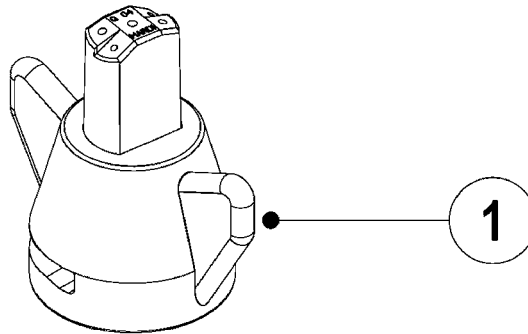

BOOM-NOZZLES QUINTASTREAM
D706-HIN, 14:12:07

Page 0

Date 28.07.2009 14:21

D706