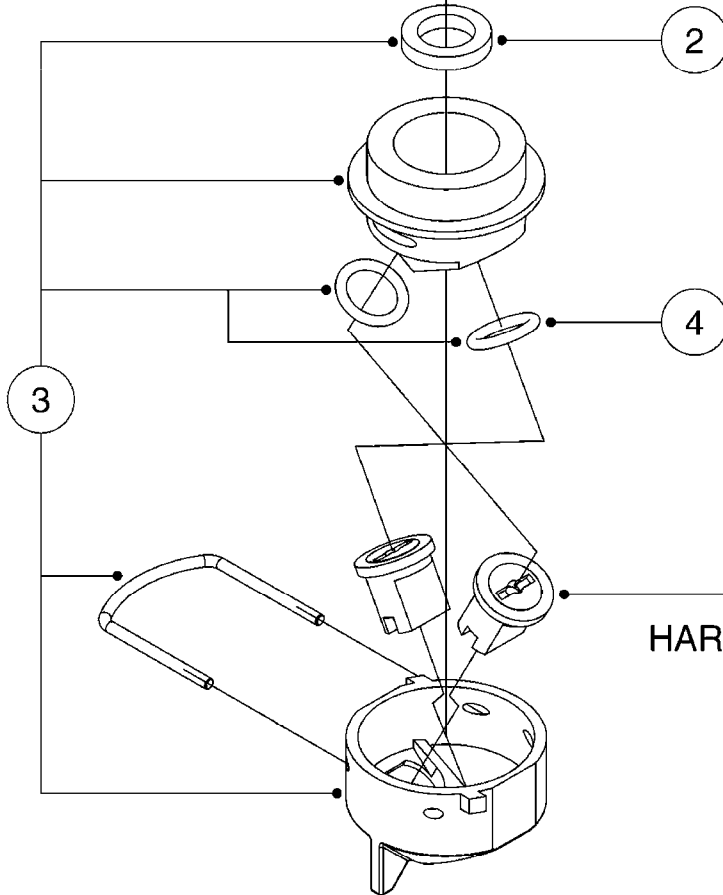

REFER TO
HARDI® NOZZLE CATALOG

D625