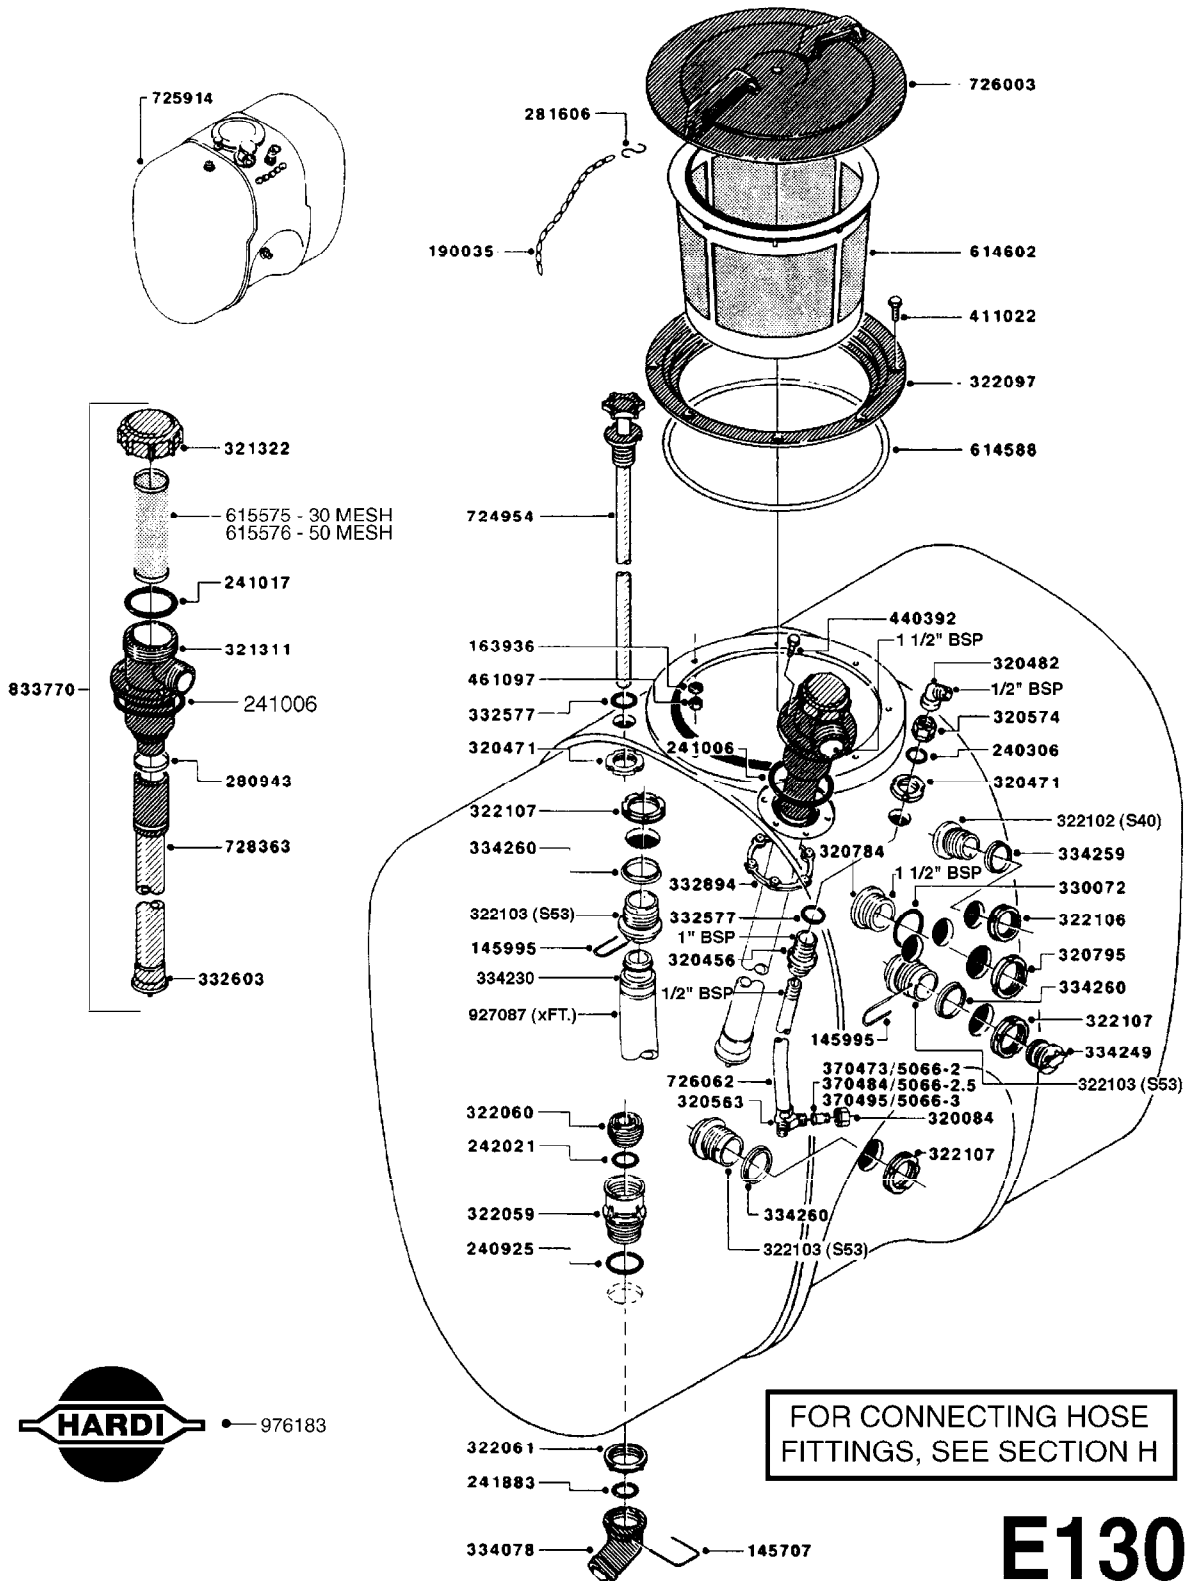

TANK - NK 155 (POST 92)
E130-HIN, 01:01:01

Page 1
Date 28.07.2009 14:21

parts-n°	order qty	description
145707	1	LOCK CLAMP F.BOTTOM DRAIN ASSY
145995	1	FITT.DK S-53 FORK
163936	1	WASHER D15/D6.2X1
190035	1	CHAIN 365MM
240306	1	O-RING D29/D21X4
240925	1	O-RING D49.5X3 NITRIL
241006	1	O-RING D79,2X5,7 NITRIL
241017	1	O-RING D74,5X3 NITRIL
241883	1	O-RING D39.2X3 NITRIL
242021	1	O-RING FOR BOTTOM VALVE
280943	1	CLAMP HOSE GEAR 40-60
281606	1	S-HOOK GALVANIZED
320084	1	FITT.DK NUT 1/2" BSP
320456	1	FITT.DK BULKHEAD 1"BSP DOUBLE
320471	1	FITT.DK NUT 1" BSP JAMB
320482	1	FITT.DK ELB. 1/2" BSP 60 DEG.
320563	1	FITT.DK 3 WAY 1/2" 110 DEG.
320574	1	FITT.DK NUT 1" BSP SPECIAL
320784	1	FITT.DK CAP 1-1/2" BSP
320795	1	FITT.DK NUT 1-1/2" BSP JAMB
321311	1	FILTER BODY S 80 X 4
321322	1	SCREW CAP F. S80 X 4
322059	1	BULKHEAD FOR BOTTOM VALVE
322060	1	STOPPER FOR BOTTOM VALVE
322061	1	NUT FOR BOTTOM VALVE
322097	1	THREADED RING F. LID
322102	1	FITT.DK S-40 BULKHEAD
322103	1	FITT.DK S-53 BULKHEAD
322106	1	FITT.DK S-40 BULKHEAD NUT
322107	1	FITT.DK S-53 BULKHEAD NUT
330072	1	O-RING D53,5/D45,5X4
332577	1	O-RING D38/D30X4 F.1" PUR.
332603	1	CAP F. SUCTION TUBE
332894	1	RETAIN.RING FOR SUCTION FILTER
334078	1	FITT.DK ELB.F.BOTTOM DRAIN ASY
334230	1	FITT.DK S-53 STR.1"
334249	1	FITT.DK S-53 PLUG
334259	1	GASKET F. S-40 BULKHEAD
334260	1	GASKET F. S-53 BULKHEAD
370473	1	NOZZLE INJECTOR 5066-2.0
370484	1	NOZZLE INJECTOR 5066-2.5
370495	1	NOZZLE INJECTOR 5066-3.0
411022	1	SCREW M.6X30 STAINLESS PHILLIP
440392	1	SCREW NO.14 1"
461097	1	NUT M6 STAINLESS SAFETY
614588	1	SEAL F. LID
614602	1	FILTER BASKET
615575	1	FILTER F.TOP SUCT.30 MESH GRN.
615576	1	FILTER F.TOP SUCT.50 MESH BLUE
724954	1	BOTTOM VALVE UPPER PART 265GAL
725914	1	TANK ASSY.COMPLETE NK 155 '92
726003	1	LID F. TANK
726062	1	AGITATION TUBE NK155
728363	1	SUCTION TUBE ASSY.L=72"
833770	1	TOP SUCTION KIT 300/500
927087	1	HOSE R X PVC X 1 X 0012"
976183	1	DECAL COMPANY 185 X 300