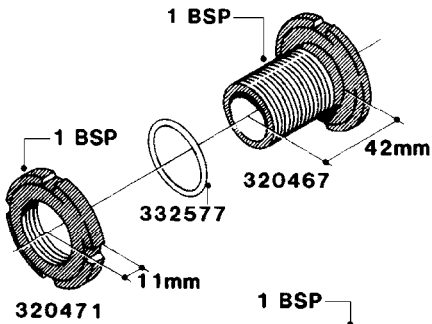

H040

FITTINGS - NIPPLES & ELBOWS
H040-HIN, 01:01:01

Page 1

Date 28.07.2009 14:22

parts-n°	order qty	description
10530803	1	FITT.PO.SE 2.00X2.00 45 DEG.
320191	1	FITT.DK ELB 3/8' BSP 45 DEGREE
320482	1	FITT.DK ELB. 1/2" BSP 60 DEG.
320596	1	FITT.DK ELB 3/8'-1/2'BSP 45DEG
320607	1	FITT.DK HN 3/8M X 3/8F BSP LNG
320633	1	FITT.DK HN 3/8"M X 3/8"F BSP
321451	1	FITT.DK ELB.1-1/2 X1-1/4 80DEG
321532	1	FITT.DK REDUC 3/4' X 1/2' BSP
390233	1	FITT.DK REDUC 1-1/2" X 1" BSP

H050

FITTINGS - HOSE CONNECTORS
H050-HIN, 31:03:09

Page 1

Date 28.07.2009 14:22

parts-n°	order qty	description
242594	1	O-RING D14 X 1.78 SCH.70-EPDM
320294	1	FITT.DK TEE 3/8X3/8HB X1/2"BSP
320305	1	FITT.DK HB 3/4'- 3/4' BSP
320386	1	FITT.DK TEE 3/8X3/8HB X3/8"BSP
320397	1	FITT.DK ELB 3/8"HB X 3/8" BSP
320401	1	FITT.DK TEE 1/2X1/2HB X1/2"BSP
320412	1	FITT.DK TEE 1/2X1/2HB X3/8"BSP
320423	1	FITT.DK ELB 1/2'HB X 3/8' BSP
320891	1	FITT.DK HB 3/8'- 3/8' BSP
320972	1	FITT.DK HB 5/16'- 1/4' BSP
322046	1	FITT.DK TEE 1/2X1/2HB X3/4'BSP
322048	1	FITT.DK TEE 3/4X3/4HB X3/4'BSP
330595	1	O-RING D24.6/D20X2.1 -3/4"
333137	1	FITT.DK CONN.1/2" F.NOZZ. DOUB
333141	1	FITT.DK CONN.1/2" F.NOZZ.SING
334041	1	FITT.DK CONN.3/4' F.NOZZ. SING
334042	1	FITT.DK CONN.3/4' F.NOZZ. DOUB
334195	1	FITT.DK ELB. 3/4"HB X 3/4"HB
10012103	1	FITT.PO.HB 1.25X1.50 IMB1012
10014003	1	FITT.PO.HB 1.25X1.25 IMB1010
10036903	1	FITT.PO.HB 1.50X1.50 IMB1212
28019303	1	FITTING HB ELB 3/4NPT-3/4HOSE
61016500	1	HOSE TAIL 3/4" 90°+RG CAP 3/4"
72026700	1	NOZZLE TUBE ADAPTER W/O-RING