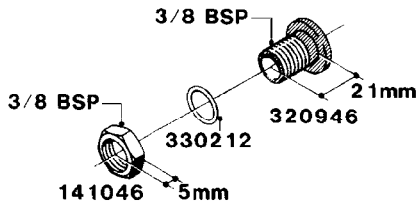

H040

FITTINGS - NIPPLES & ELBOWS
H040-HIN, 01:01:01

Page 1

Date 28.07.2009 14:22

parts-n°	order qty	description
10530803	1	FITT.PO.SE 2.00X2.00 45 DEG.
320191	1	FITT.DK ELB 3/8' BSP 45 DEGREE
320482	1	FITT.DK ELB. 1/2" BSP 60 DEG.
320596	1	FITT.DK ELB 3/8'-1/2'BSP 45DEG
320607	1	FITT.DK HN 3/8M X 3/8F BSP LNG
320633	1	FITT.DK HN 3/8"M X 3/8"F BSP
321451	1	FITT.DK ELB.1-1/2 X1-1/4 80DEG
321532	1	FITT.DK REDUC 3/4' X 1/2' BSP
390233	1	FITT.DK REDUC 1-1/2" X 1" BSP

H050

FITTINGS - HOSE CONNECTORS
H050-HIN, 31:03:09

Page 1

Date 28.07.2009 14:22

parts-n°	order qty	description
242594	1	O-RING D14 X 1.78 SCH.70-EPDM
320294	1	FITT.DK TEE 3/8X3/8HB X1/2"BSP
320305	1	FITT.DK HB 3/4'- 3/4' BSP
320386	1	FITT.DK TEE 3/8X3/8HB X3/8"BSP
320397	1	FITT.DK ELB 3/8"HB X 3/8" BSP
320401	1	FITT.DK TEE 1/2X1/2HB X1/2"BSP
320412	1	FITT.DK TEE 1/2X1/2HB X3/8"BSP
320423	1	FITT.DK ELB 1/2'HB X 3/8' BSP
320891	1	FITT.DK HB 3/8'- 3/8' BSP
320972	1	FITT.DK HB 5/16'- 1/4' BSP
322046	1	FITT.DK TEE 1/2X1/2HB X3/4'BSP
322048	1	FITT.DK TEE 3/4X3/4HB X3/4'BSP
330595	1	O-RING D24.6/D20X2.1 -3/4"
333137	1	FITT.DK CONN.1/2" F.NOZZ. DOUB
333141	1	FITT.DK CONN.1/2" F.NOZZ.SING
334041	1	FITT.DK CONN.3/4' F.NOZZ. SING
334042	1	FITT.DK CONN.3/4' F.NOZZ. DOUB
334195	1	FITT.DK ELB. 3/4"HB X 3/4"HB
10012103	1	FITT.PO.HB 1.25X1.50 IMB1012
10014003	1	FITT.PO.HB 1.25X1.25 IMB1010
10036903	1	FITT.PO.HB 1.50X1.50 IMB1212
28019303	1	FITTING HB ELB 3/4NPT-3/4HOSE
61016500	1	HOSE TAIL 3/4" 90°+RG CAP 3/4"
72026700	1	NOZZLE TUBE ADAPTER W/O-RING