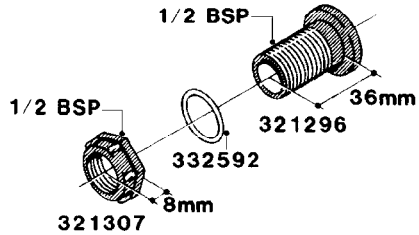

H040

FITTINGS - NIPPLES & ELBOWS
H040-HIN, 01:01:01

Page 1

Date 28.07.2009 14:22

parts-n°	order qty	description
10530803	1	FITT.PO.SE 2.00X2.00 45 DEG.
320191	1	FITT.DK ELB 3/8' BSP 45 DEGREE
320482	1	FITT.DK ELB. 1/2" BSP 60 DEG.
320596	1	FITT.DK ELB 3/8'-1/2'BSP 45DEG
320607	1	FITT.DK HN 3/8M X 3/8F BSP LNG
320633	1	FITT.DK HN 3/8"M X 3/8"F BSP
321451	1	FITT.DK ELB.1-1/2 X1-1/4 80DEG
321532	1	FITT.DK REDUC 3/4' X 1/2' BSP
390233	1	FITT.DK REDUC 1-1/2" X 1" BSP

H050

FITTINGS - HOSE CONNECTORS
H050-HIN, 31:03:09

Page 1

Date 28.07.2009 14:22

parts-n°	order qty	description
242594	1	O-RING D14 X 1.78 SCH.70-EPDM
320294	1	FITT.DK TEE 3/8X3/8HB X1/2"BSP
320305	1	FITT.DK HB 3/4'- 3/4' BSP
320386	1	FITT.DK TEE 3/8X3/8HB X3/8"BSP
320397	1	FITT.DK ELB 3/8"HB X 3/8" BSP
320401	1	FITT.DK TEE 1/2X1/2HB X1/2"BSP
320412	1	FITT.DK TEE 1/2X1/2HB X3/8"BSP
320423	1	FITT.DK ELB 1/2'HB X 3/8' BSP
320891	1	FITT.DK HB 3/8'- 3/8' BSP
320972	1	FITT.DK HB 5/16'- 1/4' BSP
322046	1	FITT.DK TEE 1/2X1/2HB X3/4'BSP
322048	1	FITT.DK TEE 3/4X3/4HB X3/4'BSP
330595	1	O-RING D24.6/D20X2.1 -3/4"
333137	1	FITT.DK CONN.1/2" F.NOZZ. DOUB
333141	1	FITT.DK CONN.1/2" F.NOZZ.SING
334041	1	FITT.DK CONN.3/4' F.NOZZ. SING
334042	1	FITT.DK CONN.3/4' F.NOZZ. DOUB
334195	1	FITT.DK ELB. 3/4"HB X 3/4"HB
10012103	1	FITT.PO.HB 1.25X1.50 IMB1012
10014003	1	FITT.PO.HB 1.25X1.25 IMB1010
10036903	1	FITT.PO.HB 1.50X1.50 IMB1212
28019303	1	FITTING HB ELB 3/4NPT-3/4HOSE
61016500	1	HOSE TAIL 3/4" 90°+RG CAP 3/4"
72026700	1	NOZZLE TUBE ADAPTER W/O-RING