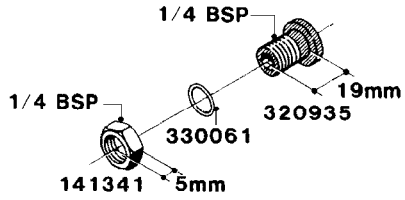

H040

FITTINGS - NIPPLES & ELBOWS
H040-HIN, 01:01:01

Page 1

Date 28.07.2009 14:22

parts-n°	order qty	description
10530803	1	FITT.PO.SE 2.00X2.00 45 DEG.
320191	1	FITT.DK ELB 3/8' BSP 45 DEGREE
320482	1	FITT.DK ELB. 1/2" BSP 60 DEG.
320596	1	FITT.DK ELB 3/8'-1/2'BSP 45DEG
320607	1	FITT.DK HN 3/8M X 3/8F BSP LNG
320633	1	FITT.DK HN 3/8"M X 3/8"F BSP
321451	1	FITT.DK ELB.1-1/2 X1-1/4 80DEG
321532	1	FITT.DK REDUC 3/4' X 1/2' BSP
390233	1	FITT.DK REDUC 1-1/2" X 1" BSP

H050

FITTINGS - HOSE CONNECTORS
H050-HIN, 31:03:09

Page 1

Date 28.07.2009 14:22

parts-n°	order qty	description
242594	1	O-RING D14 X 1.78 SCH.70-EPDM
320294	1	FITT.DK TEE 3/8X3/8HB X1/2"BSP
320305	1	FITT.DK HB 3/4'- 3/4' BSP
320386	1	FITT.DK TEE 3/8X3/8HB X3/8"BSP
320397	1	FITT.DK ELB 3/8"HB X 3/8" BSP
320401	1	FITT.DK TEE 1/2X1/2HB X1/2"BSP
320412	1	FITT.DK TEE 1/2X1/2HB X3/8"BSP
320423	1	FITT.DK ELB 1/2'HB X 3/8' BSP
320891	1	FITT.DK HB 3/8'- 3/8' BSP
320972	1	FITT.DK HB 5/16'- 1/4' BSP
322046	1	FITT.DK TEE 1/2X1/2HB X3/4'BSP
322048	1	FITT.DK TEE 3/4X3/4HB X3/4'BSP
330595	1	O-RING D24.6/D20X2.1 -3/4"
333137	1	FITT.DK CONN.1/2" F.NOZZ. DOUB
333141	1	FITT.DK CONN.1/2" F.NOZZ.SING
334041	1	FITT.DK CONN.3/4' F.NOZZ. SING
334042	1	FITT.DK CONN.3/4' F.NOZZ. DOUB
334195	1	FITT.DK ELB. 3/4"HB X 3/4"HB
10012103	1	FITT.PO.HB 1.25X1.50 IMB1012
10014003	1	FITT.PO.HB 1.25X1.25 IMB1010
10036903	1	FITT.PO.HB 1.50X1.50 IMB1212
28019303	1	FITTING HB ELB 3/4NPT-3/4HOSE
61016500	1	HOSE TAIL 3/4" 90°+RG CAP 3/4"
72026700	1	NOZZLE TUBE ADAPTER W/O-RING