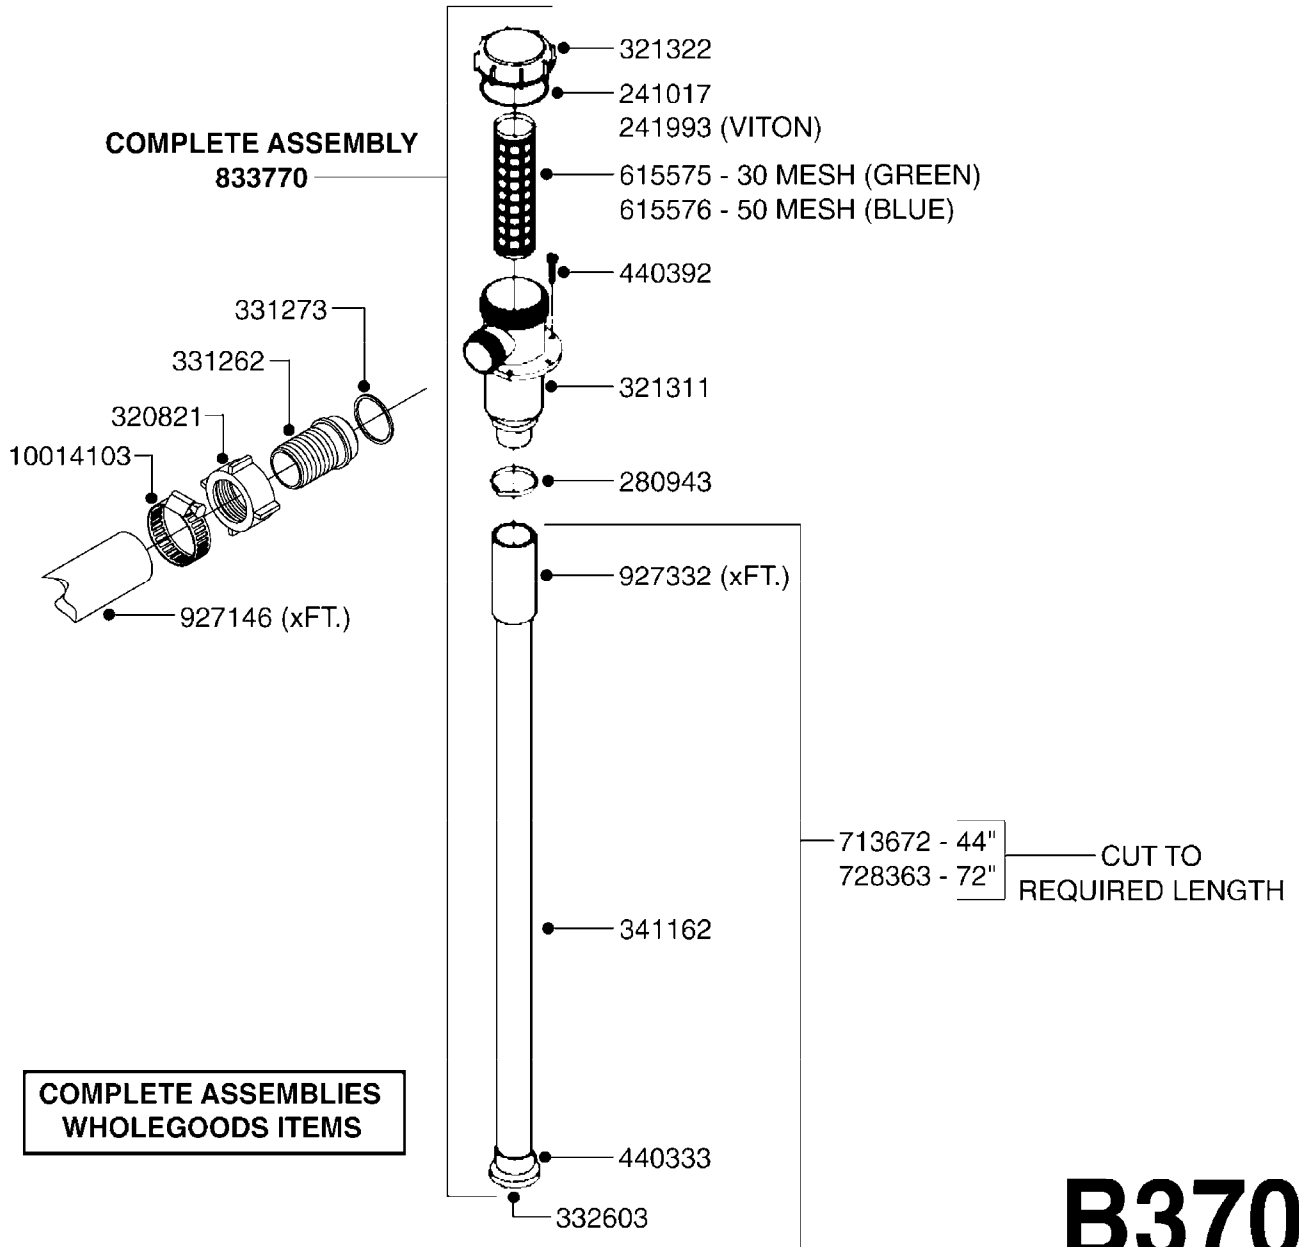

TOP SUCTION ASSEMBLY-SCREW CAP
B370-HIN, 01:01:01

parts-n°	order qty	description
10014103	1	CLAMP HOSE GEAR 1-1/4" HS24
241017	1	O-RING D74,5X3 NITRIL
241993	1	O-RING 74.5 X 3MM VIT/241017
280943	1	CLAMP HOSE GEAR 40-60
320821	1	FITT.DK NUT 1-1/2" BSP
321311	1	FILTER BODY S 80 X 4
321322	1	SCREW CAP F. S80 X 4
331262	1	FITT.DK HB 1-1/2" F. 1-1/2"NUT
331273	1	O-RING D44/D38X2 F.1-1/2"
332603	1	CAP F. SUCTION TUBE
341162	1	SUCTION TUBE F.650
440333	1	SCREW 3.5 X 9.5 SS
440392	1	SCREW NO.14 1"
615575	1	FILTER F.TOP SUCT.30 MESH GRN.
615576	1	FILTER F.TOP SUCT.50 MESH BLUE
713672	1	SUCTION TUBE L=44"
728363	1	SUCTION TUBE ASSY.L=72"
833770	1	TOP SUCTION KIT 300/500
927146	1	HOSE R X PVC X 1-1/2 X 0012"
927332	1	HOSE R X 28BAR X 40MM X 0012"