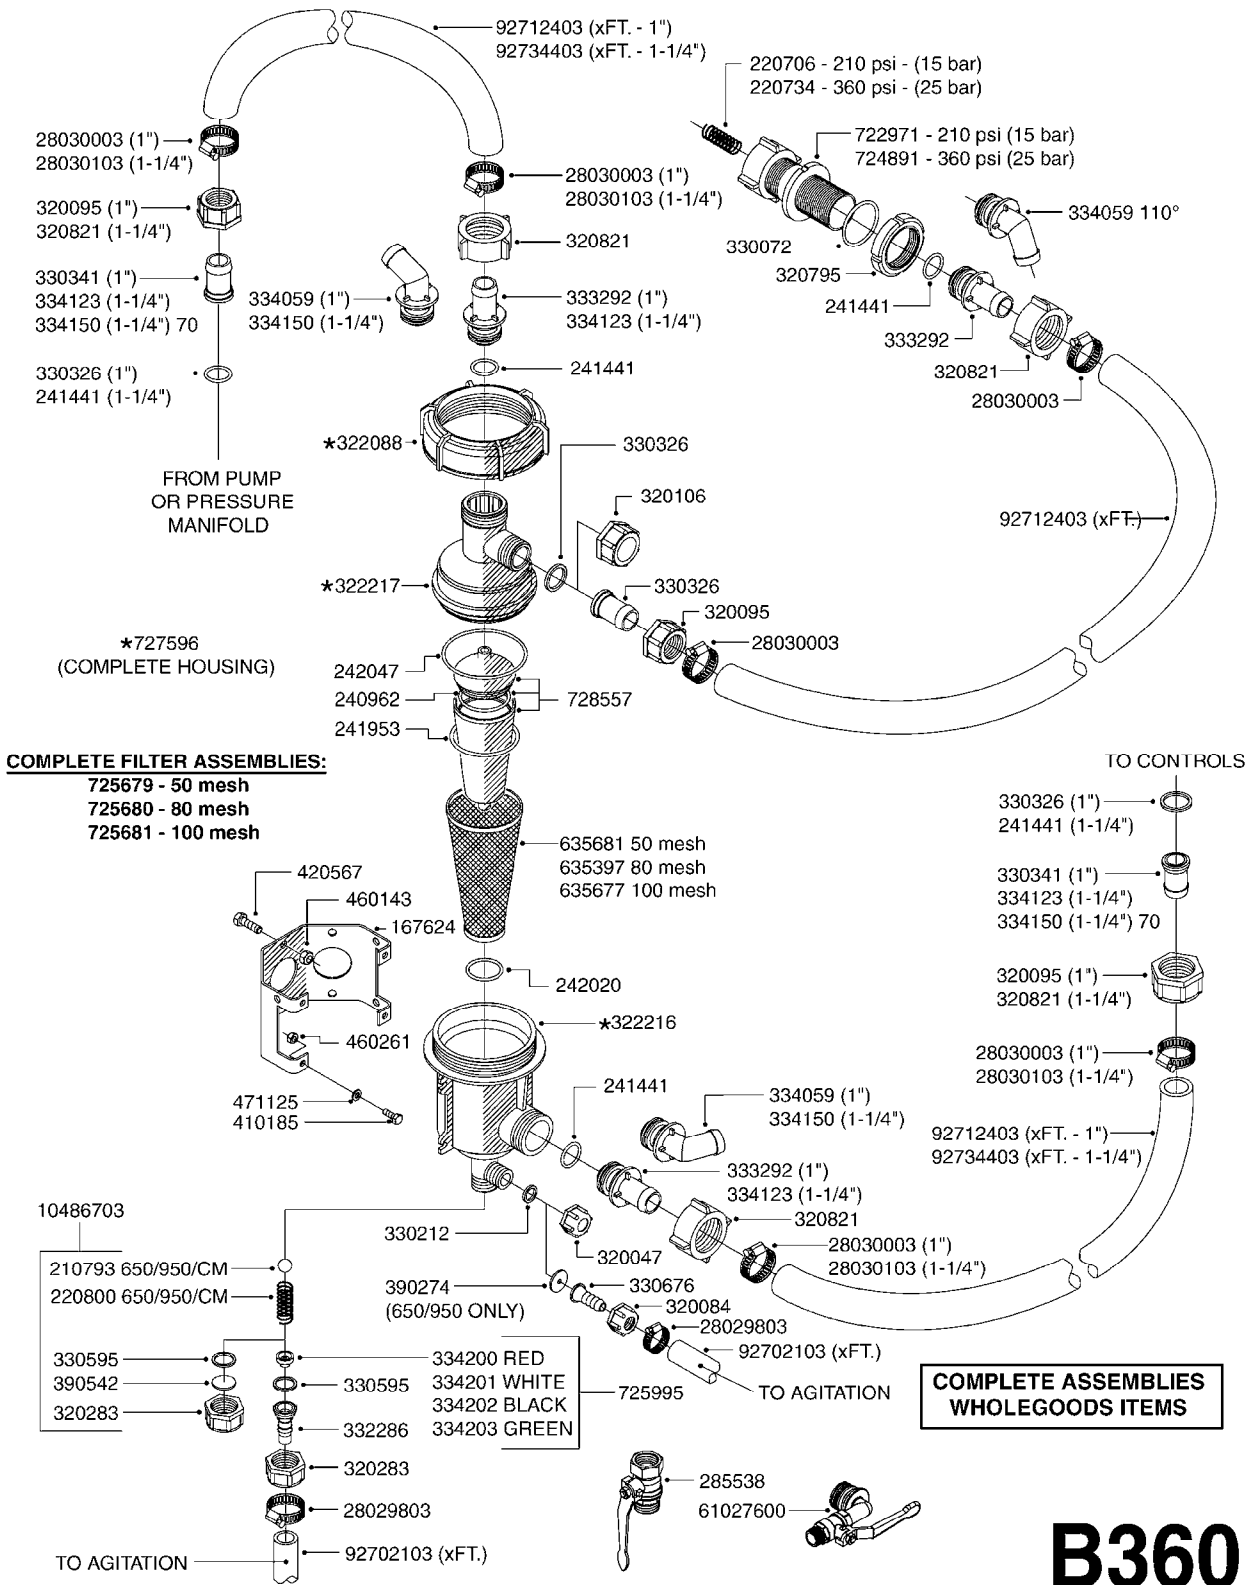

BK-180 REMOTE CONTROL CABLE
B110-HIN, 01:01:01

Page 1

Date 28.07.2009 14:21

parts-n°	order qty	description
142516	1	SCREW SET M10 BENT F. LOCKING
142881	1	WIRE HOLDER FOR REMOTE CONTROL
142892	1	END NIPPLE F.REMOTE CABLE
281536	1	ALLEN WRENCH 3MM
410605	1	BOLT HEX 8.8 DEL M6X80
420604	1	BOLT HEX 8.8 DEL M10X25 FT
450564	1	SCREW M6X12 ALLEN
460261	1	NUT HEX M6X1 LOCK
460423	1	NUT HEX M10X1.5 LOCK
471122	1	WASHER D20/D10.5X2 SS
611693	1	ARM FOR REMOTE CONTROL BK180
612124	1	BRACKET FOR OP.UNIT F REM.CTR
612566	1	MOUNT BRACKET F.FAN CABLE ASSY
612754	1	HANDLE FOR REMOTE CONTROL
715444	1	REMOTE CONTROL CABLE COMPLETE
715466	1	MOUNTING PLATE
833567	1	REMOTE CONTROL ON/OFF BK 180