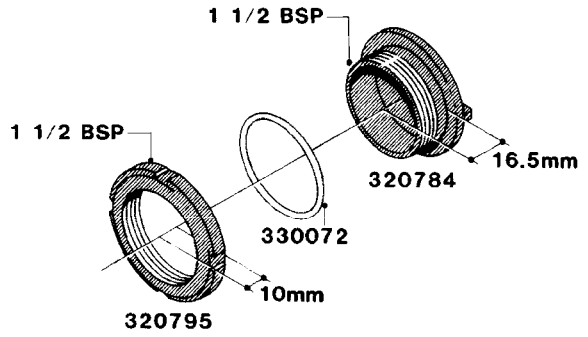

H040

FITTINGS - NIPPLES & ELBOWS
H040-HIN, 01:01:01

Page 1

Date 28.07.2009 14:22

parts-n°	order qty	description
10530803	1	FITT.PO.SE 2.00X2.00 45 DEG.
320191	1	FITT.DK ELB 3/8' BSP 45 DEGREE
320482	1	FITT.DK ELB. 1/2" BSP 60 DEG.
320596	1	FITT.DK ELB 3/8'-1/2'BSP 45DEG
320607	1	FITT.DK HN 3/8M X 3/8F BSP LNG
320633	1	FITT.DK HN 3/8"M X 3/8"F BSP
321451	1	FITT.DK ELB.1-1/2 X1-1/4 80DEG
321532	1	FITT.DK REDUC 3/4' X 1/2' BSP
390233	1	FITT.DK REDUC 1-1/2" X 1" BSP

H050

FITTINGS - HOSE CONNECTORS
H050-HIN, 31:03:09

Page 1

Date 28.07.2009 14:22

parts-n°	order qty	description
242594	1	O-RING D14 X 1.78 SCH.70-EPDM
320294	1	FITT.DK TEE 3/8X3/8HB X1/2"BSP
320305	1	FITT.DK HB 3/4'- 3/4' BSP
320386	1	FITT.DK TEE 3/8X3/8HB X3/8"BSP
320397	1	FITT.DK ELB 3/8"HB X 3/8" BSP
320401	1	FITT.DK TEE 1/2X1/2HB X1/2"BSP
320412	1	FITT.DK TEE 1/2X1/2HB X3/8"BSP
320423	1	FITT.DK ELB 1/2'HB X 3/8' BSP
320891	1	FITT.DK HB 3/8'- 3/8' BSP
320972	1	FITT.DK HB 5/16'- 1/4' BSP
322046	1	FITT.DK TEE 1/2X1/2HB X3/4'BSP
322048	1	FITT.DK TEE 3/4X3/4HB X3/4'BSP
330595	1	O-RING D24.6/D20X2.1 -3/4"
333137	1	FITT.DK CONN.1/2" F.NOZZ. DOUB
333141	1	FITT.DK CONN.1/2" F.NOZZ.SING
334041	1	FITT.DK CONN.3/4' F.NOZZ. SING
334042	1	FITT.DK CONN.3/4' F.NOZZ. DOUB
334195	1	FITT.DK ELB. 3/4"HB X 3/4"HB
10012103	1	FITT.PO.HB 1.25X1.50 IMB1012
10014003	1	FITT.PO.HB 1.25X1.25 IMB1010
10036903	1	FITT.PO.HB 1.50X1.50 IMB1212
28019303	1	FITTING HB ELB 3/4NPT-3/4HOSE
61016500	1	HOSE TAIL 3/4" 90°+RG CAP 3/4"
72026700	1	NOZZLE TUBE ADAPTER W/O-RING