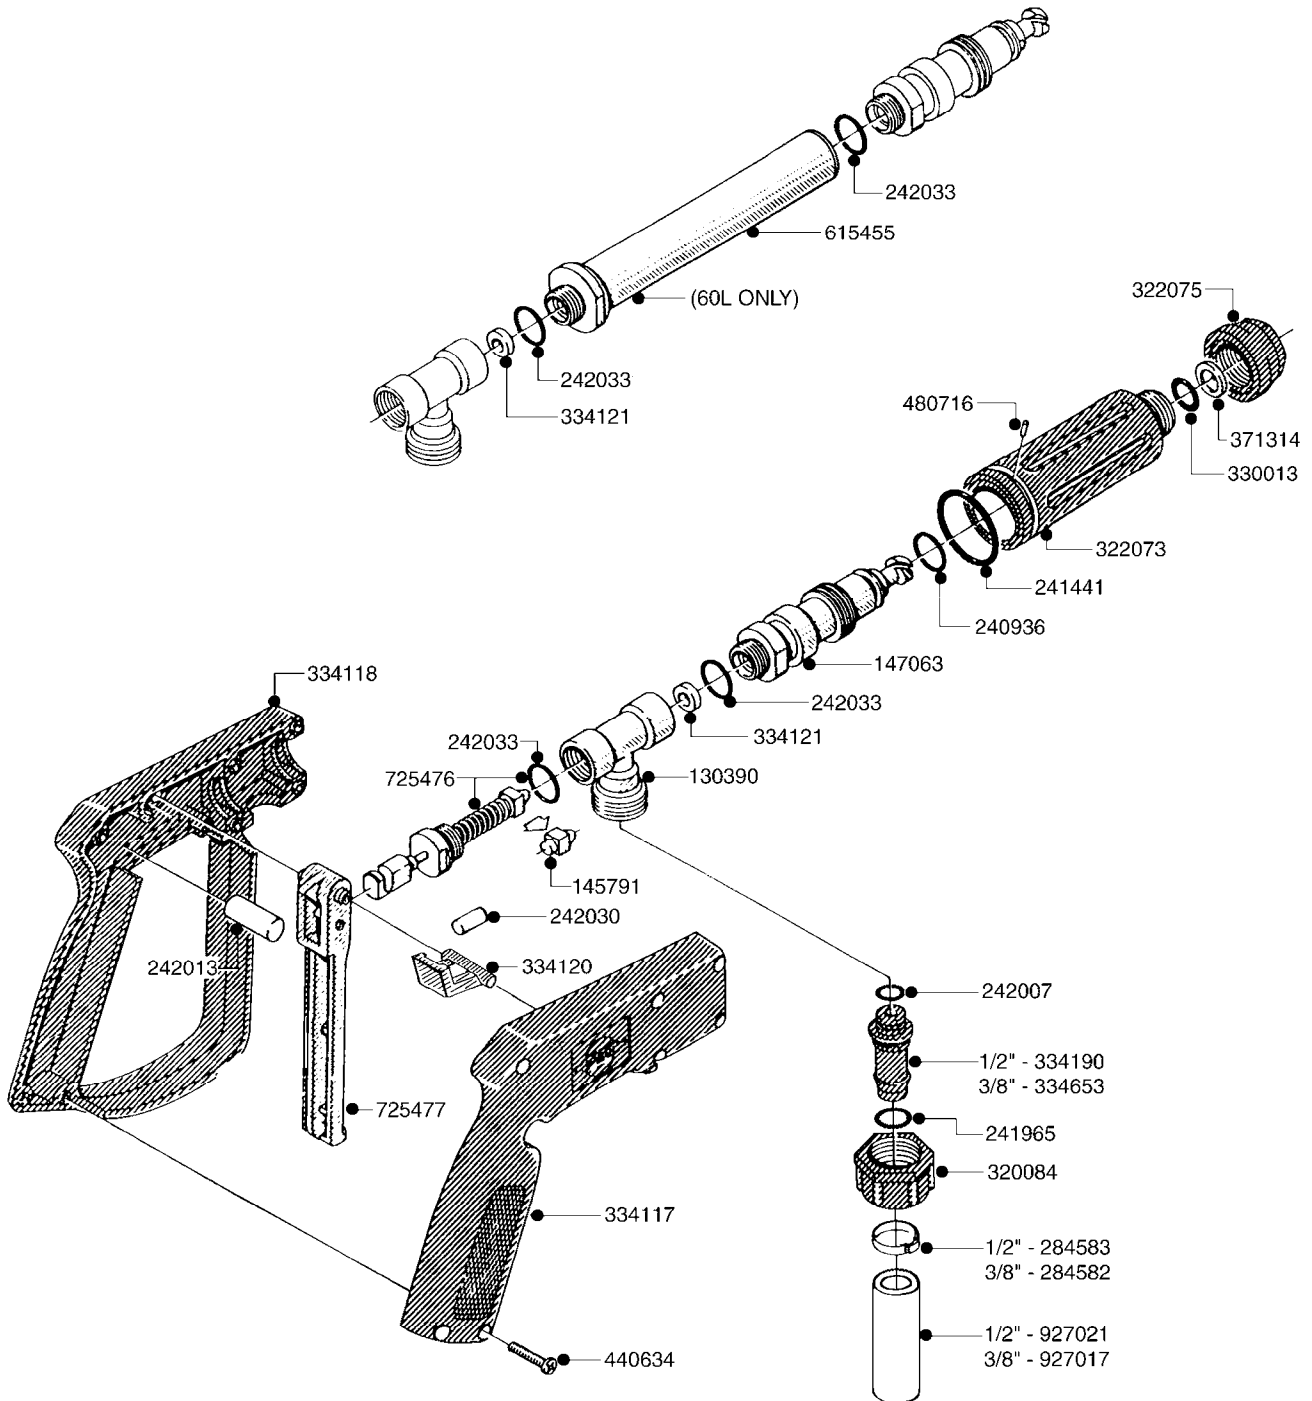

COMPLETE ASSEMBLY:
843197 - 60L
843196 - 60S

COMPLETE ASSEMBLIES
WHOLEGOODS ITEMS

G440

HANDGUN TYPE 60S/60L PRE 95
G440-HIN, 01:01:01

Page 1

Date 28.07.2009 14:22

parts-n°	order qty	description
130390	1	TEE 3/8'X 1/2' BSP F.TYPE 60S
145791	1	CONE FOR ON/OFF
147063	1	SWIRL F.SPRAY GUN TYPE 60
240936	1	O-RING D13.3X2.4 NITRIL
241441	1	O-RING D29,3X3
241965	1	O-RING 12.1 X 1.6
242007	1	O-RING D9.1X1.6
242013	1	SPRING RUBBER F/TRIGGER
242030	1	SPRING RUBBER
242033	1	O-RING
284582	1	CLmP HSE GEAR3/8" alt 28029803
284583	1	CLAMP HOSE GEAR 1/2"
320084	1	FITT.DK NUT 1/2" BSP
322073	1	HOUSING F.SWIRL TYPE 60S H.G.
322075	1	CASTING
330013	1	O-RING D15/D10X2.5 F.3/8"NUT
334117	1	HANDLE PIECE RIGHT F.60S/60L
334118	1	HANDLE PIECE LEFT F.60S/60L
334120	1	LOCK FOR TRIGGER
334121	1	SEAT FOR ON/OFF
334190	1	FITT.DK HB 1/2' F. PISTOL 60S
334653	1	FITT.DK HB 3/8' F.HANDGUN
371314	1	NOZZLE CERAMIC 1099-20
440634	1	SCREW 5/8"
480716	1	PIN D3X6 STAINLESS
615455	1	TUBE F.LANCE TYPE 60L
725476	1	SPINDLE
725477	1	TRIGGER
843196	1	HANDGUN KIT TYPE 60 SHORT
843197	1	HANDGUN KIT TYPE 60 LONG
927017	1	HOSE R X 60 BAR X 3/8 X 0012"
927021	1	HOSE R X 60 BAR X 1/2 X 0012"