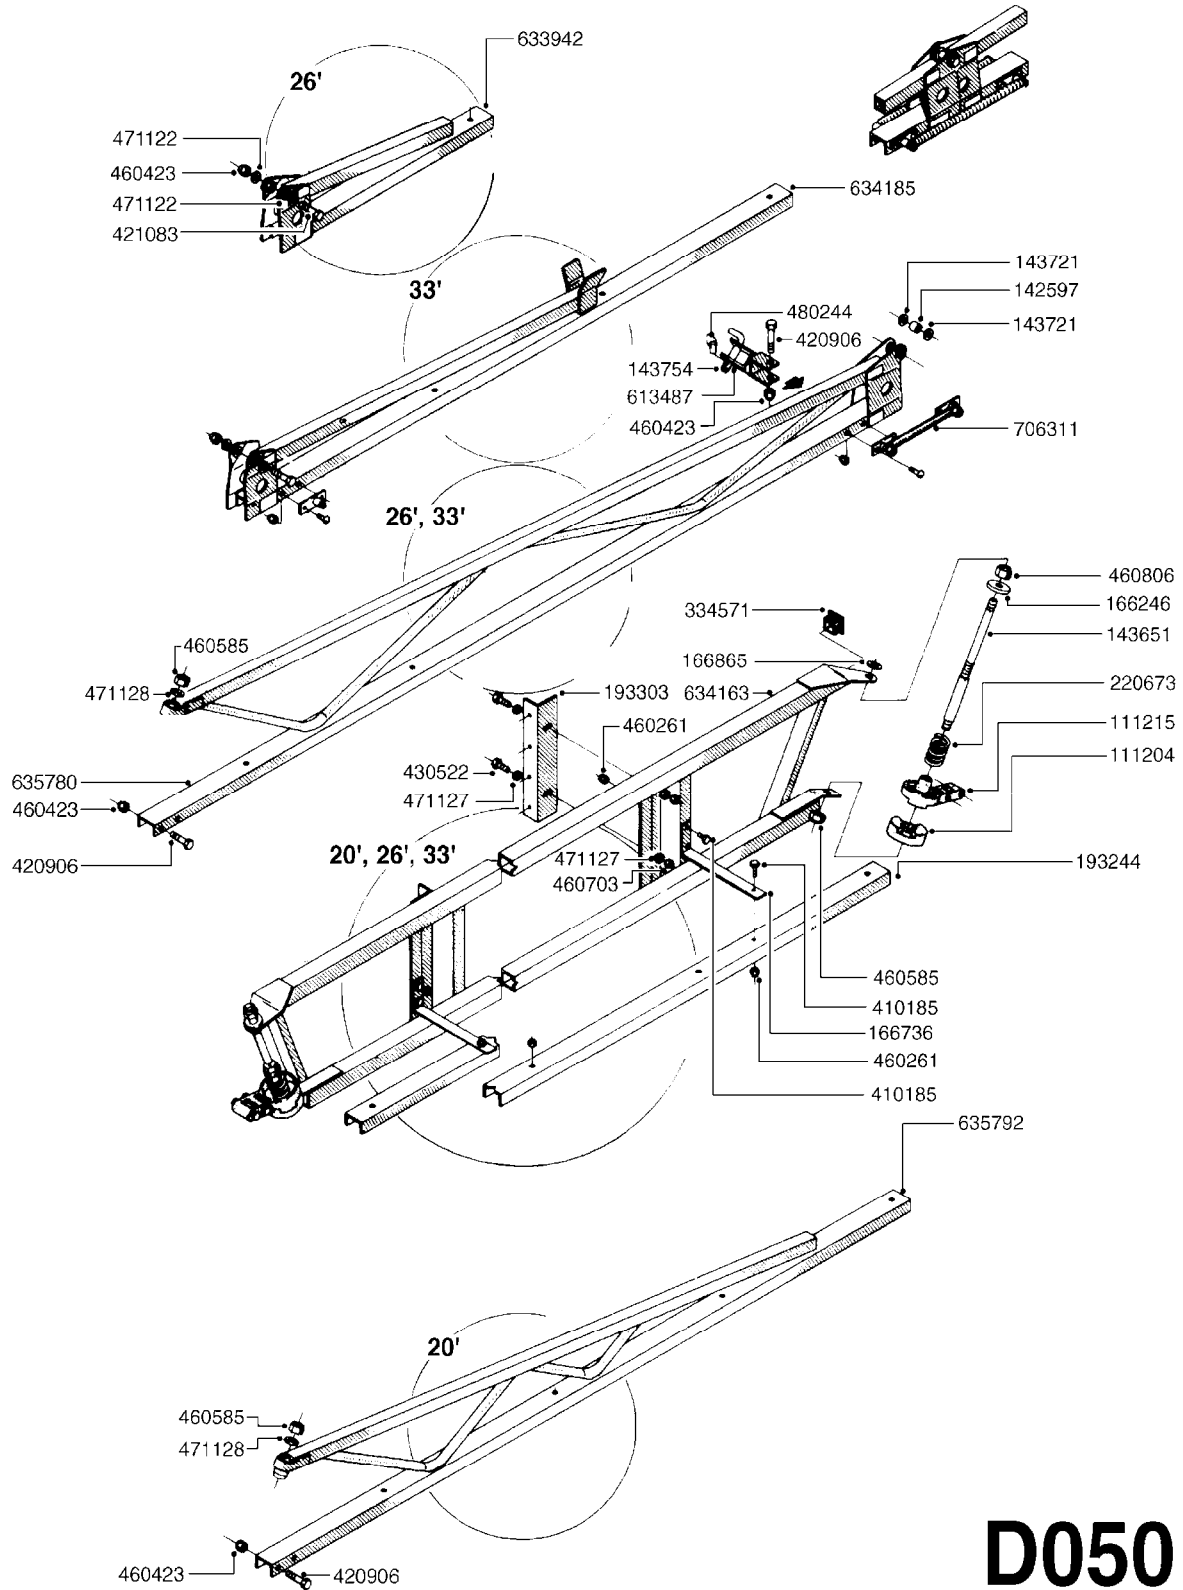

BOOM - SB 20' 26' 33'
D050-HIN, 01:01:01

Page 0

Date 28.07.2009 14:21

BOOM - SB 20' 26' 33'
D050-HIN, 01:01:01

Page 1
Date 28.07.2009 14:21

parts-n°	order qty	description
111204	1	CLAW CLUTCH/LOWER D80
111215	1	CLAW CLUTCH/UPPER D80
142597	1	DISTANCE TUBE
143651	1	AXLE M20/M16 L=355 F/BREAKAWAY
143721	1	FRICITION DISC FOR BOOM D30
143754	1	PIN D10 X 56
166246	1	WASHER CUP D53 F.SPRING
166736	1	YOKE FOR SB BOOM
166865	1	WASHER D35/D25X2
193244	1	NOZZLE TRACK 6-8-10 M SB
193303	1	SUPPORTING ARM FOR SB BOOM
220673	1	SPRING F.PIVOT 100 X 51
334571	1	PLUG 40X40X2 F.SQ.TUBE
410185	1	BOLT HEX 8.8 DEL M6X16
420906	1	BOLT HEX 8.8 DEL M10X60
421083	1	BOLT HEX 8.8 DEL M10X65
430522	1	BOLT HEX 8.8 DEL M12X25 FT
460261	1	NUT HEX M6X1 LOCK
460423	1	NUT HEX M10X1.5 LOCK
460585	1	NUT HEX M16X2 LOCK
460703	1	NUT HEX M12X1.75 LOCK
460806	1	NUT HEX M20X2.5 LOCK
471122	1	WASHER D20/D10.5X2 SS
471127	1	WASHER D24/D13X2.5 STAINLESS
471128	1	WASHER D30/D17X3
480244	1	PIN SNAP D4.5
613487	1	TRANSPORT FITTINGS FOR SB BOOM
633942	1	OUTER BOOM WING 26', 28' SB
634163	1	CENTER SECTION - 20',26',33'
634185	1	BOOM WING OUTER PART 33' SB
635780	1	INNER WING SEC. 26',28',33'SB
635792	1	BOOM WING - 20',21'SB-BOOM
706311	1	SPRING WITH HAND-GRIB