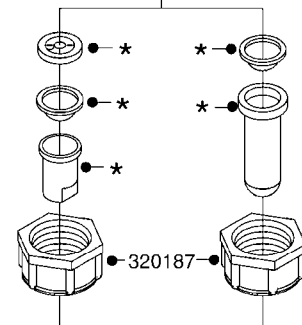

- 334082 (BLACK)
- 334371 (YELLOW)
- 334373 (RED)
- 334377 (BLUE)
- 334172 (GREEN)
- 334173 (ORANGE)