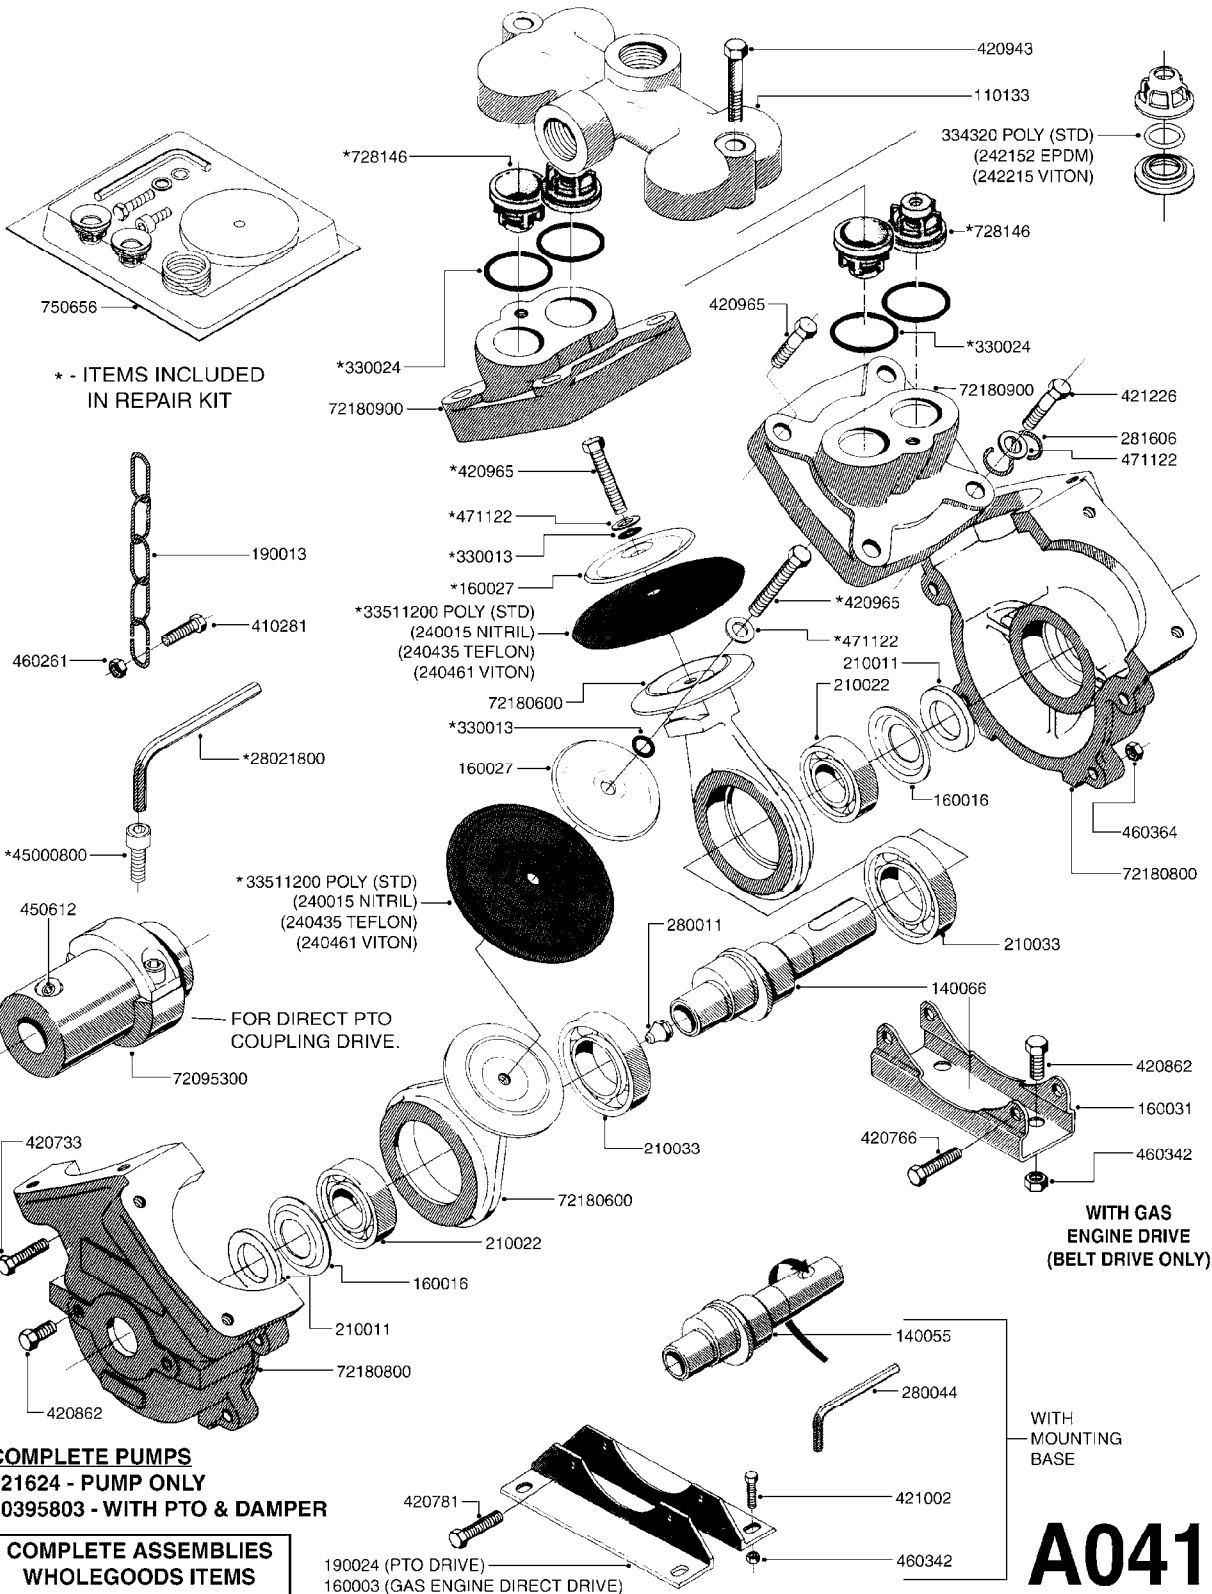

PUMP - 603
A041-HIN, 31:03:09

COMPLETE PUMPS
821624 - PUMP ONLY
10395803 - WITH PTO & DAMPER

COMPLETE ASSEMBLIES
WHOLEGOODS ITEMS

A041

PUMP - 603
A041-HIN, 31:03:09

Page 1
Date 28.07.2009 14:21

parts-n°	order qty	description
110133	1	VALVE CHAMBER MOD 600 PAINTED
140055	1	CRANK SHAFT, MODEL 600
140066	1	CRANK SHAFT, MODEL 600/4
160003	1	PUMP MOUNT PLATE TALL 500/600
160016	1	DUST PLATE
160027	1	DIAPHRAGM UPPER DISC 500-600
160031	1	BASE PLATE MODEL 500-600
190013	1	CHAIN 35XL=800
190024	1	ANGLE IRON FOOT, MODEL 500-600
210011	1	SEAL FELT D39/23 X 4
210022	1	BEARING BALL 6205
210033	1	BEARING BALL 6007
240015	1	DIAPHRAGM MODEL 500-600 NITRIL
240435	1	DIAP alts 332021PUR,240015NITR
240461	1	DIAPHRAGM MODEL 500-600 VITON
242152	1	O-RING D18.2X3 EPDM
242215	1	O-RING D18X3 VITON
280011	1	GREASE NIPPLE 1/8' H TR
280044	1	KEY HEXAGON W6 3/16'
281606	1	S-HOOK GALVANIZED
330013	1	O-RING D15/D10X2.5 F.3/8"NUT
330024	1	O-RING D41,1/D34.5 X 3,5
334320	1	O-RING D18X3 POLYURETHANE
410281	1	BOLT HEX 8.8 DEL M6X25
420733	1	BOLT HEX 8.8 DEL M8X40
420766	1	BOLT HEX 8.8 DEL M8X45
420781	1	BOLT HEX 8.8 DEL M8X50
420862	1	BOLT HEX 8.8 DEL M10X16 FT
420943	1	BOLT HEX 8.8 DEL M10X50
420965	1	BOLT HEX 8.8 DEL M10X40
421002	1	BOLT HEX 8.8 DEL M10X30 FT
421226	1	BOLT HEX 8.8 DEL M10X45
450612	1	SCREW M10X16 POINTED
460261	1	NUT HEX M6X1 LOCK
460342	1	NUT HEX M10
460364	1	NUT HEX M8 GALV.
471122	1	WASHER D20/D10.5X2 SS
728146	1	VALVE FOR 361(726890/707932)
750656	1	PUMP KIT F.603
821624	1	PUMP 603/7 W. FOOT
10395803	1	PUMP 600 C/W PTO 540 RPM
28021800	1	KEY HEXAGON 8MM FOR M10
33511200	1	DIAPHRAGM 503/603 PUR 2006
45000800	1	BOLT ROUND M10X25
72095300	1	COUPLING 1-3/8' X 25, PAINTED
72180600	1	CONNECTING ROD FOR 503-603 M10
72180800	1	PUMP HOUSING 603 RED W/BOLTS
72180900	1	DIAPHRAGM COVER MOD. 600