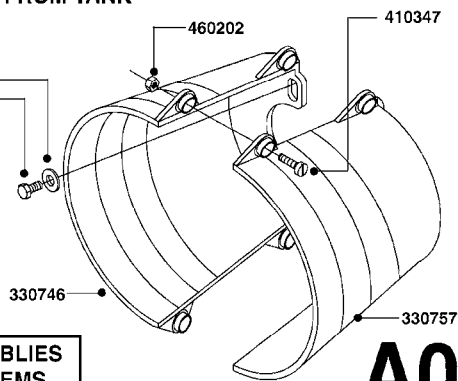

- 821623 - 600 WITH COUPLER
- 821624 - 600 W/ MOUNTING BASE
- 821625 - 600 GAS DRIVEN - BELT DRIVE

**COMPLETE ASSEMBLIES
WHOLEGOODS ITEMS**