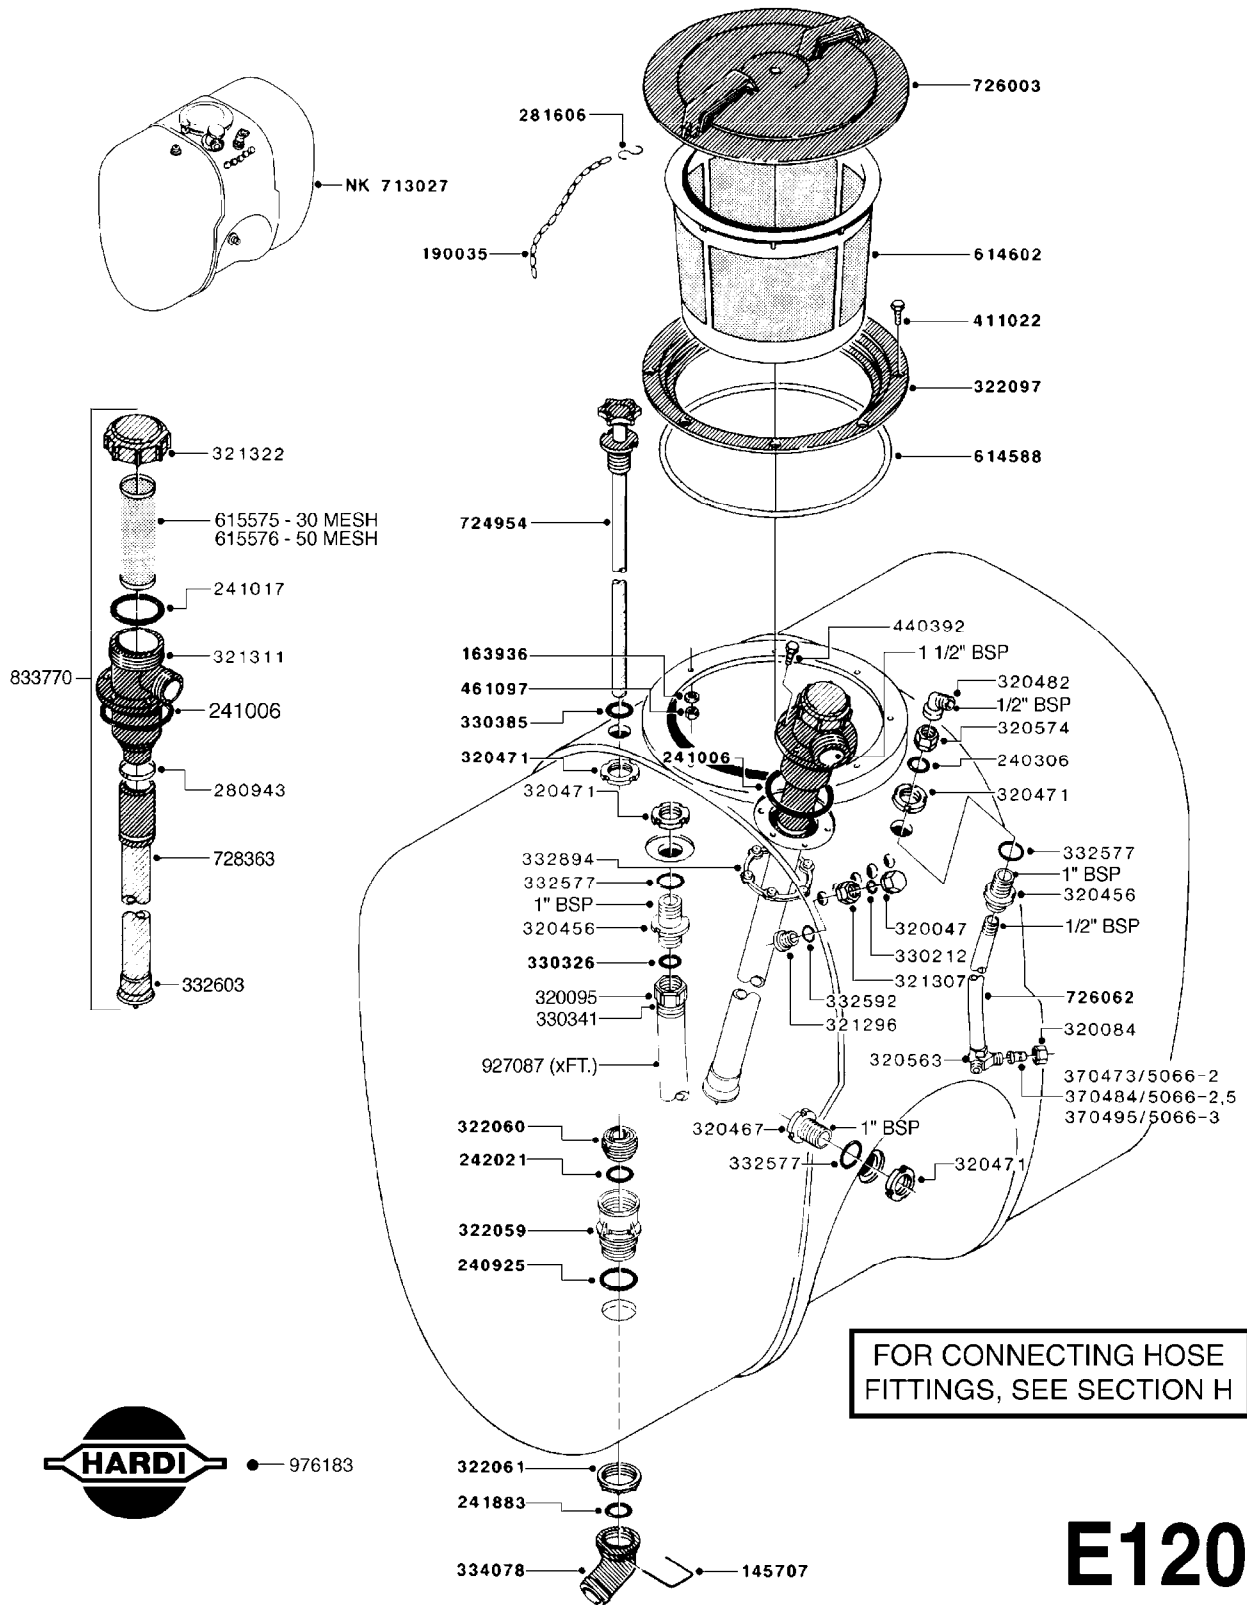

TANK - NK 155 (PRE 92)
E120-HIN, 01:01:01

Page 1

Date 28.07.2009 14:21

parts-n°	order qty	description
145707	1	LOCK CLAMP F.BOTTOM DRAIN ASSY
163936	1	WASHER D15/D6.2X1
190035	1	CHAIN 365MM
240306	1	O-RING D29/D21X4
240925	1	O-RING D49.5X3 NITRIL
241006	1	O-RING D79,2X5,7 NITRIL
241017	1	O-RING D74,5X3 NITRIL
241883	1	O-RING D39.2X3 NITRIL
242021	1	O-RING FOR BOTTOM VALVE
280943	1	CLAMP HOSE GEAR 40-60
281606	1	S-HOOK GALVANIZED
320047	1	FITT.DK CAPNUT 1/2" BSP
320084	1	FITT.DK NUT 1/2" BSP
320095	1	FITT.DK NUT 1" BSP
320456	1	FITT.DK BULKHEAD 1"BSP DOUBLE
320467	1	FITT.DK BULKHEAD 1"BSP SINGLE
320471	1	FITT.DK NUT 1" BSP JAMB
320482	1	FITT.DK ELB. 1/2" BSP 60 DEG.
320563	1	FITT.DK 3 WAY 1/2" 110 DEG.
320574	1	FITT.DK NUT 1" BSP SPECIAL
321296	1	FITT.DK BULKHEAD 1/2" BSP SING
321307	1	FITT.DK NUT 1/2" BSP JAMB
321311	1	FILTER BODY S 80 X 4
321322	1	SCREW CAP F. S80 X 4
322059	1	BULKHEAD FOR BOTTOM VALVE
322060	1	STOPPER FOR BOTTOM VALVE
322061	1	NUT FOR BOTTOM VALVE
322097	1	THREADED RING F. LID
330212	1	O-RING D19/D14X2.4 F.1/2"NUT
330326	1	O-RING D30/D24X2 F.1"NUT
330341	1	FITT.DK HB 1" F. 1" NUT
330385	1	O-RING D38,8/32,8XD3
332577	1	O-RING D38/D30X4 F.1" PUR.
332592	1	O-RING D26/D20X3
332603	1	CAP F. SUCTION TUBE
332894	1	RETAIN.RING FOR SUCTION FILTER
334078	1	FITT.DK ELB.F.BOTTOM DRAIN ASY
370473	1	NOZZLE INJECTOR 5066-2.0
370484	1	NOZZLE INJECTOR 5066-2.5
370495	1	NOZZLE INJECTOR 5066-3.0
411022	1	SCREW M.6X30 STAINLESS PHILLIP
440392	1	SCREW NO.14 1"
461097	1	NUT M6 STAINLESS SAFETY
614588	1	SEAL F. LID
614602	1	FILTER BASKET
615575	1	FILTER F.TOP SUCT.30 MESH GRN.
615576	1	FILTER F.TOP SUCT.50 MESH BLUE
713027	1	TANK W/O FRAME MX/NK155
724954	1	BOTTOM VALVE UPPER PART 265GAL
726003	1	LID F. TANK
726062	1	AGITATION TUBE NK155
728363	1	SUCTION TUBE ASSY.L=72"
833770	1	TOP SUCTION KIT 300/500
927087	1	HOSE R X PVC X 1 X 0012"
976183	1	DECAL COMPANY 185 X 300