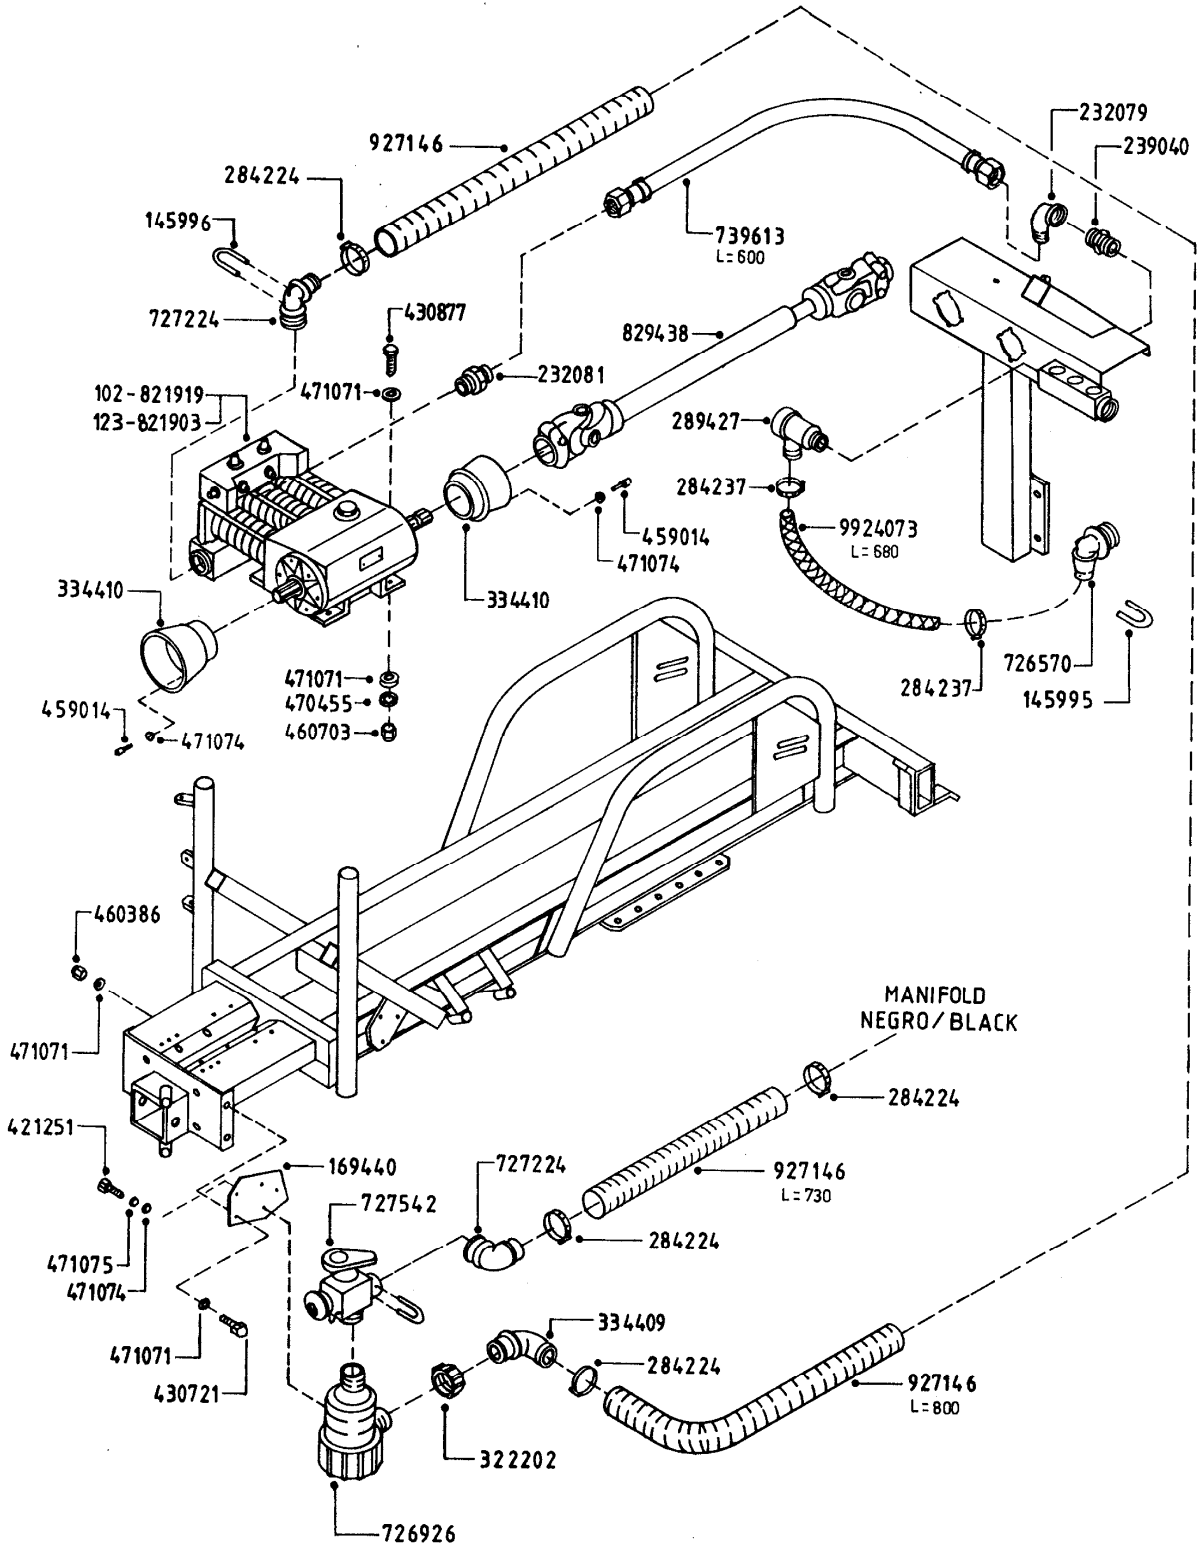

Liq. System PS3E w/Pulsation
Damper
1_001, 20:9--0

Page 1
Date 14.06.2010 14:30

parts-n°	order qty	description
145995	1	FITT.DK S-53 FORK
145996	1	FITT.DK S-67 FORK
169440	1	BRACKET F.SUCTION FILTER
232079	1	ELBOW 3/4" BRASS
232081	1	HEXAGON NIPPLE 1/2'X3/4' .....
239040	1	"NIPPLE1" "M-3/4" "M"
284224	1	CLAMP 32-50 .....
284237	1	CLAMP HOSE GEAR D20/30
289427	1	"SECURITYVALVE3/4" "40BAR"
289438	1	FLEX-540N4 X 4350 TG.3/8-OR.1/4
322202	1	NUT ARAG 1-1/2" BSP
334409	1	BENDING D 40
334410	1	PROTECTION GUARD
421251	1	BOLT HEX M8X15
430721	1	BOLT HEX 8.8 DEL M12X40 FT
430877	1	M.12 X 45 MACH. SCREW 8.8
459014	1	ALLEN SCREW M8 X 15 GALV.DIN93
460386	1	NUT HEX M12X1.75
460703	1	NUT HEX M12X1.75 LOCK
470455	1	WASHER D12 SPRING
471071	1	WASHER M12 GALV
471074	1	WASHER M8 ELZ
471075	1	WASHER M8 LOCK
726570	1	HOSE TAIL 90' 3/4' S53 .....
726926	1	SUCTION FILTER COMPL. 50 MESH
727224	1	FITT.DK S-67 ELB.1-1/2"
727542	1	3-WAY-VALVE 2X1 1/2'
739613	1	HOSEUNITYD.16X6003/4-3/4
821903	1	PS3E-123/D55-40BAR-S/S
821919	1	PS3N-102/D50-60 BAR-S/S
927146	1	HOSE R X PVC X 1-1/2 X 0012"
9924073	1	TEXOVINILHOSED.20