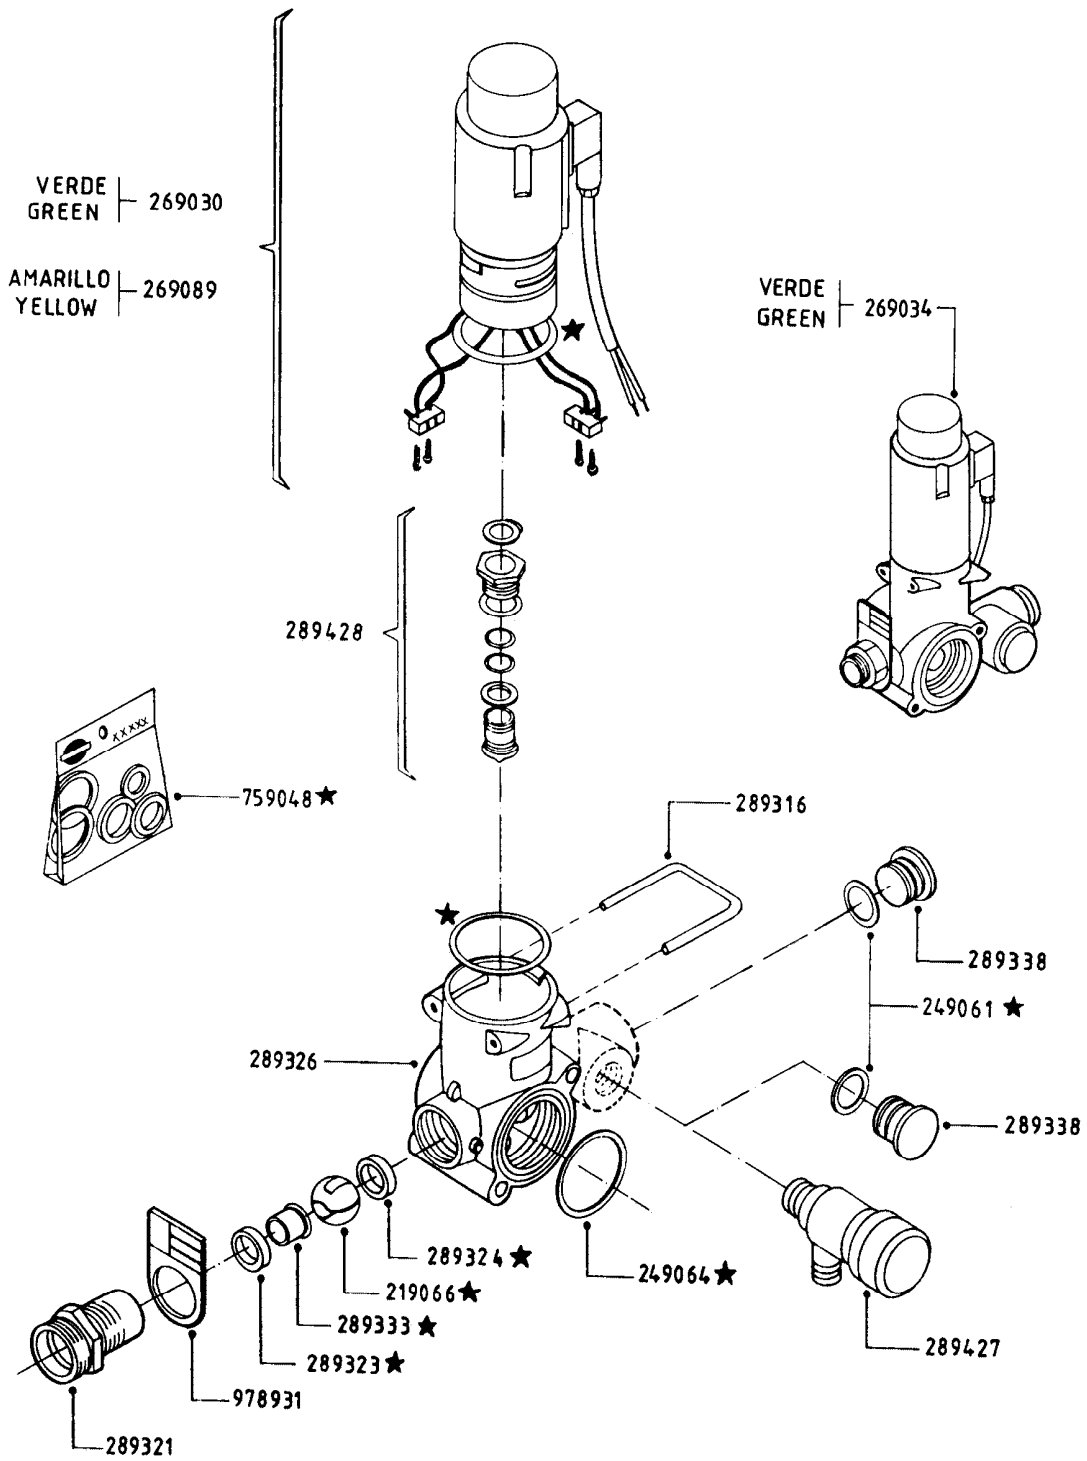

CB2 verde AR-MR
3_106, 20:0--:--1

Page 0

Date 14.06.2010 14:30

CB2 verde AR-MR
3_106, 20:0--:1

Page 1

Date 14.06.2010 14:30

parts-n°	order qty	description
219066	1	BALL F.VALVE CB/2
249061	1	O-RING
249064	1	O-RING
269030	1	MOTOR UNIT CB/2 PRESS. REG.
269034	1	VALVE ASSY. PRESS.REG. CB/2
269089	1	MOTORFORPRES.REG.CB/2YELLOW
289316	1	U-CLAMP
289321	1	OUTLET FITT.3/4"BSP PRESS.REG
289323	1	SEAT F.BALL CB/2 VALVE
289324	1	SEAT F.BALL CB/2 VALVE
289326	1	MOTOR HOUSING F.PRES.REG.CB/2
289333	1	SLEEVE F.BALL SEAT CB/2
289338	1	PLUGD.28
289427	1	"SECURITYVALVE3/4""40BAR"
289429	1	AGITATION INJECTOR DUAL INPUT
759048	1	REPAIR KIT CB/2 PRESS.REG.VALV
978931	1	I.D. TAG