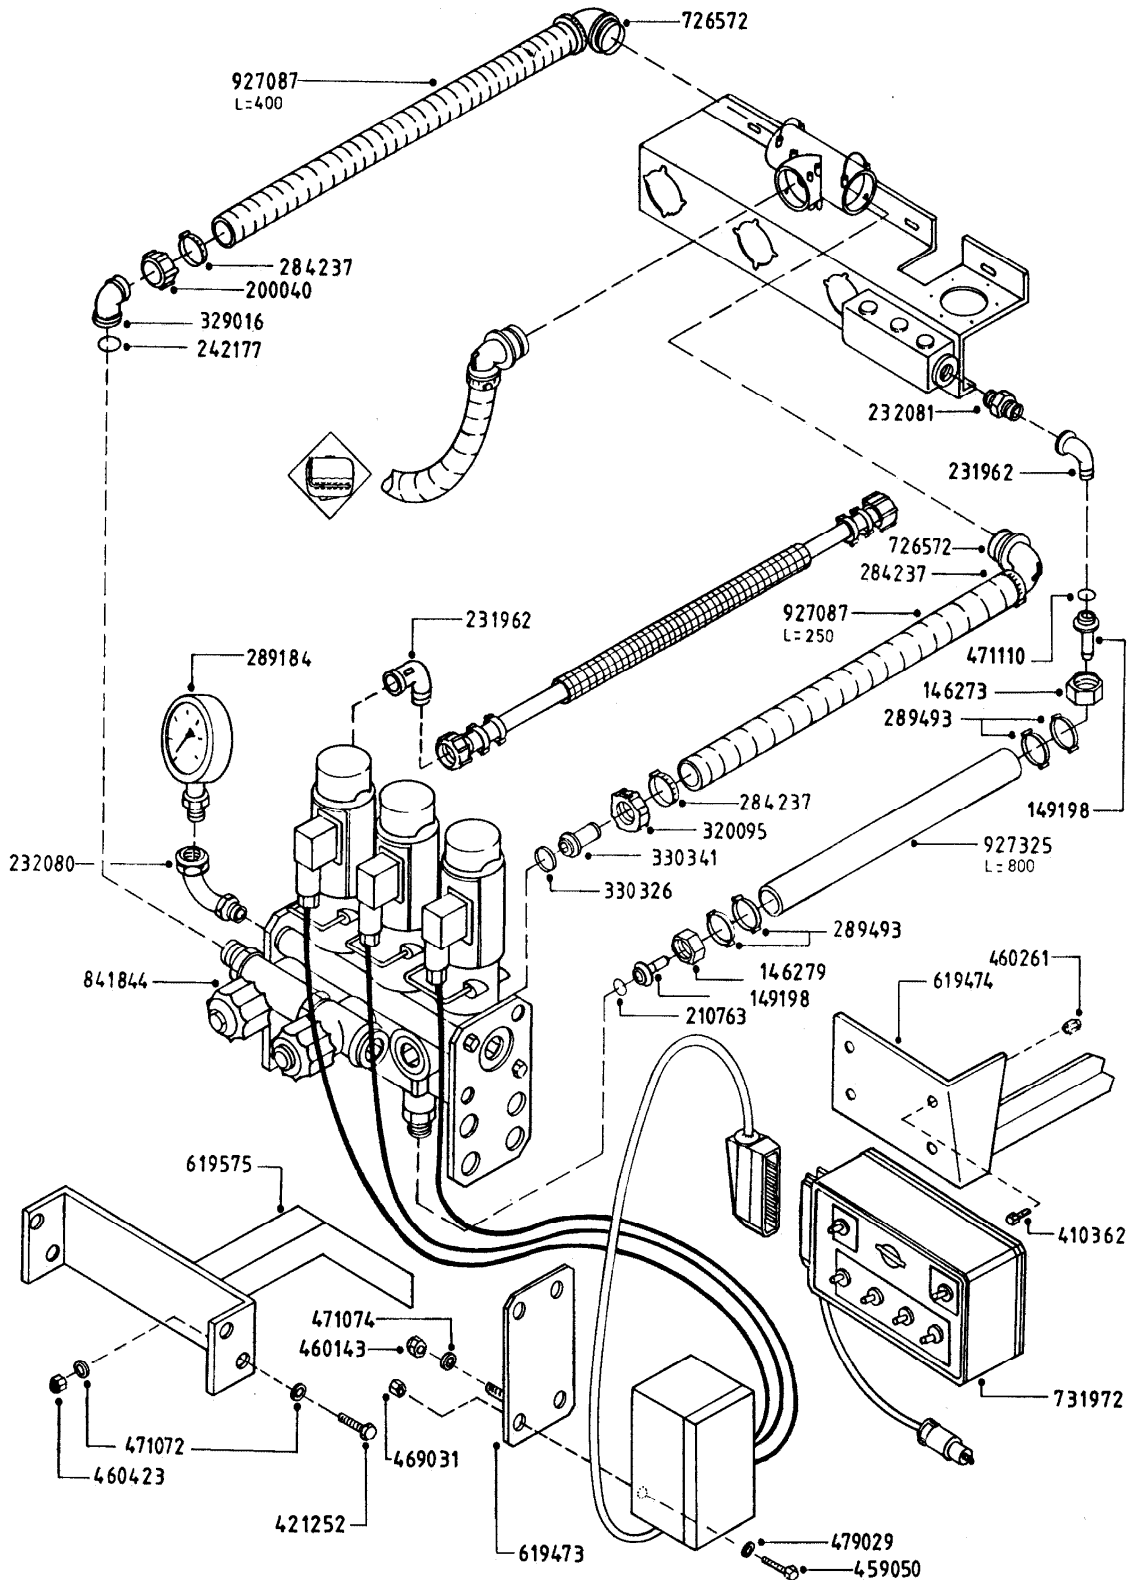

Drawbar 2 CB/2 MR
3_103, 20:9--:0

Page 1

Date 14.06.2010 14:30

parts-n°	order qty	description
146273	1	BRASS UNION NUT 1/2 D16
146279	1	BRASS UNION NUT 3/4' D 16 ....
149198	1	"HOSETAILD.16,53/4""
200040	1	FITT. ARAG 1"
210763	1	SEAL OIL 18X24X105
231962	1	ELBOW BRASS 1/2"
232080	1	FITT. ELBOW 1/2"BSP M/F BRASS
232081	1	HEXAGON NIPPLE 1/2'X3/4' .....
242177	1	O-RING D25.4 X 20.2 X 2.6
284237	1	CLAMP HOSE GEAR D20/30
284273	1	COLORTIPSCALIBRATOR,SI
289184	1	PRESSURE GAUGE D110 60BAR 1/2'
289493	1	HOSECLIP22-25
320095	1	FITT.DK NUT 1" BSP
329016	1	MOUNT BRACKET ILEMO
330326	1	O-RING D30/D24X2 F.1"NUT
330341	1	FITT.DK HB 1" F. 1" NUT
410362	1	BOLT HEX 8.8 DEL M6X20 FT
421252	1	SCREW M10X30 CAP
459050	1	M.4X10SCREWINOX.DIN912
460143	1	NUT HEX M8 LOCK
460261	1	NUT HEX M6X1 LOCK
460423	1	NUT HEX M10X1.5 LOCK
469031	1	M-4NUTINOXDIN934
471072	1	WASHER M10 EL2
471074	1	WASHER M8 ELZ
471110	1	WASHER D18D12X2 COPPER
479029	1	WASHERD.4INOX
619143	1	619143
619474	1	CB/2OP.UNITSWORDSUPPORT
619575	1	MERCURYCB/2OP.UNITSUPPORT
726572	1	FITT.DK S-67 1" ELBOW 90 ASSY.
731972	1	CONTROLBOXF.EC/4MISTBLOWER
841844	1	OP.UNIT CB/2
927087	1	HOSE R X PVC X 1 X 0012"
927325	1	HOSE R PRESSURE D16-80-200 BAR