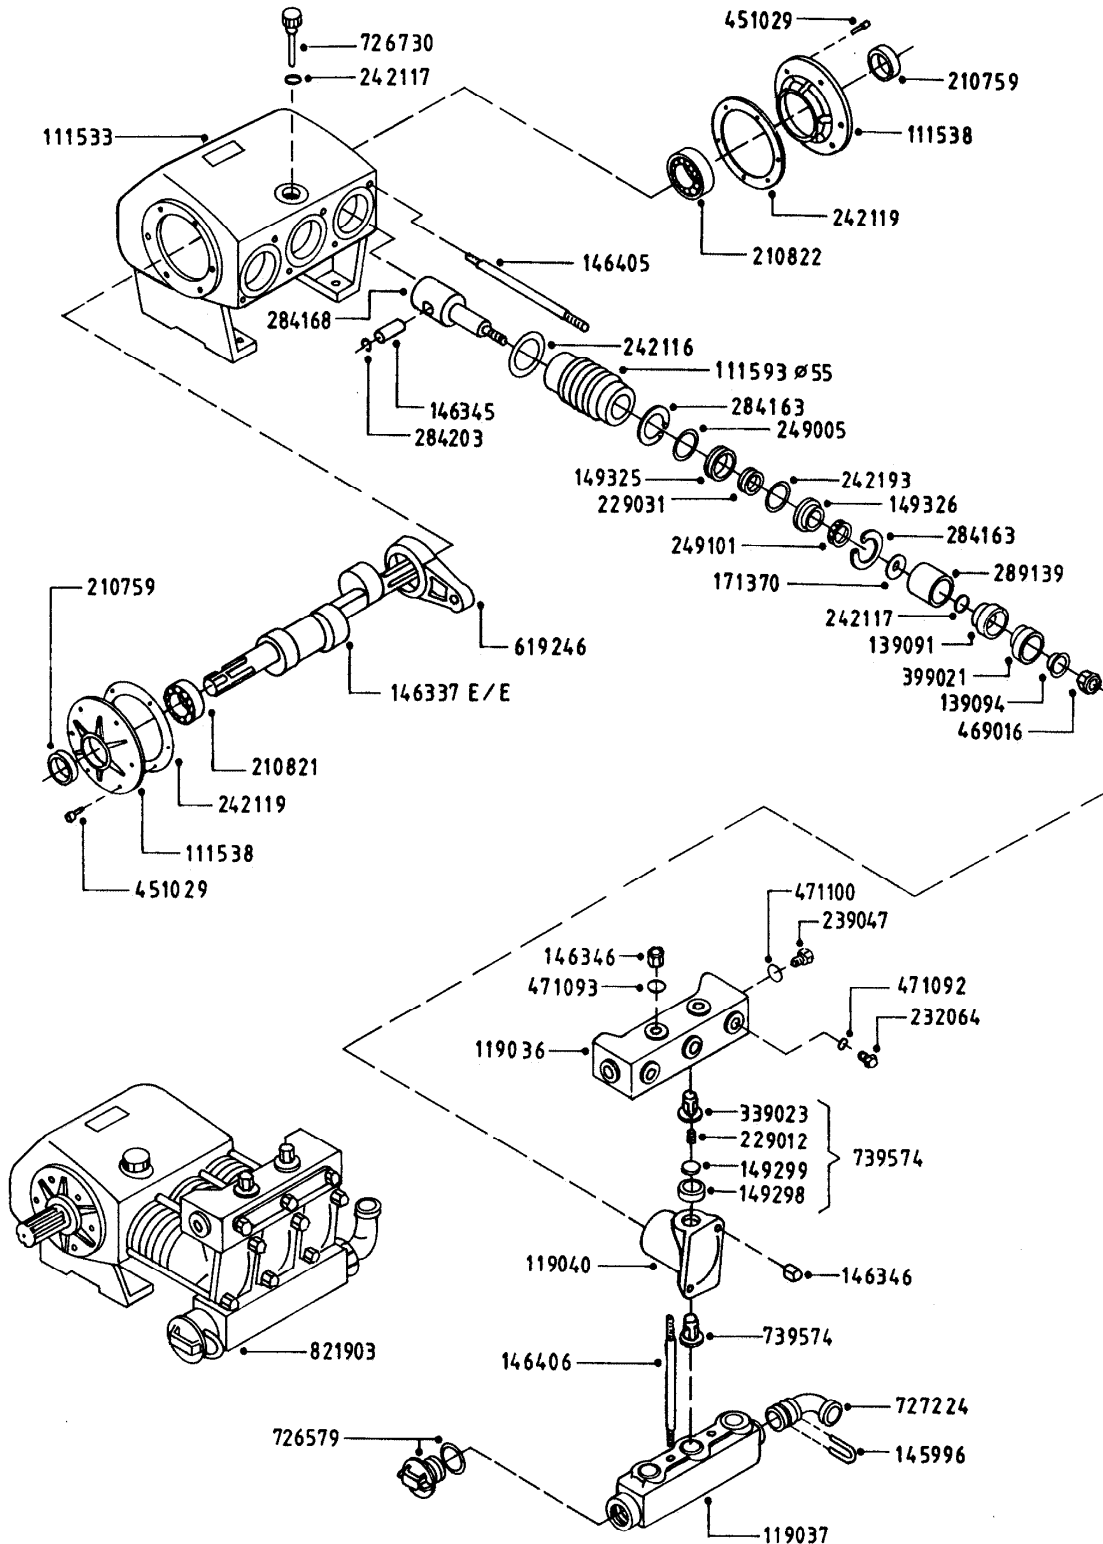

Bomba PS3E 123
1_101, 20:9--:0

Page 1

Date 14.06.2010 14:30

parts-n°	order qty	description
111533	1	PUMP HOUSE FOR P3E
111538	1	COVER F/CRANK B-III-E
111593	1	CYLINDER D. 55
119036	1	VALVE COVER P3NE
119037	1	SUCTION MANIFOLD P3N/E - S67
119040	1	CYLINDER HEAD D 55 BLANK
139091	1	BRASSSUPPORTF/SYNTHET.PISTOND
139094	1	EXPANDERFORSYNTHETICPISTOND.
145996	1	FITT.DK S-67 FORK
146337	1	CRANK SHAFT F/B-III-E 70 MM ..
146345	1	BUSHING D 20X43
146346	1	SPECIAL NUT M14 X 20 MM .....
146405	1	STUD BOLT 244 MM .....
146406	1	STUD BOLT 221 MM .....
149298	1	ASIENTO VALVULA PLAQ.N/E INOX ME
149299	1	TACO VALVULA PLAQUETA N/E INOX M
149325	1	FRONTSEALSUPPORT,LUDOW.P3N/E
149326	1	BACKSEALSUPPORTLUDOW.P3N/E
171370	1	DISC OR GALV. D 42X13X0,5 MM
210759	1	SEAL OIL 55X35X40
210821	1	BALL BEARING 6307
210822	1	BALL BEARING NJ 307
229012	1	SPRING 25X12X1 INOX
229031	1	RETEN AUS. LW 1-1/6" D.27 BIIIE
232064	1	PLUG 1/2' BRASS
239047	1	"ENDCAP3/4""BRASS"
242116	1	CYLINDER GASKET
242117	1	O-RING 18X12X3 BIII E .....
242119	1	GASKET FOR COVER
242193	1	O-RING 42 X 2,5
249005	1	O-RING53X47X3
249101	1	RASCADOR FELPA D.38 X 25 X 5 MM.
284163	1	SEEGER RING I-53 .....
284168	1	PISTON F/B-III-N/E .....
284203	1	SEEGER RING I-20 .....
289139	1	ENAMELLED CYLINDER P3N/E D55
339023	1	VALVE HOUSE EVP2 ILEMO
399021	1	PISTON CUP D.55, SYNTHETIC
451029	1	SCREW M8X20 HEX
469016	1	LOCK-NUT M12 STAINLESS
471092	1	SEALED RING ALU. 27X2 .....
471093	1	WASHER D14 GALV. (168873)
471100	1	WASHER24X1,5
619246	1	CONNECTING ROD F.P3N-147 PUMP
726579	1	FITT. S67 PLUG W/O-RING
726730	1	OIL STICK E/N/X .....
727224	1	FITT.DK S-67 ELB.1-1/2"
739574	1	PLATE VALVE N/E INOX. MECHANIZ
821903	1	PS3E-123/D55-40BAR-S/S