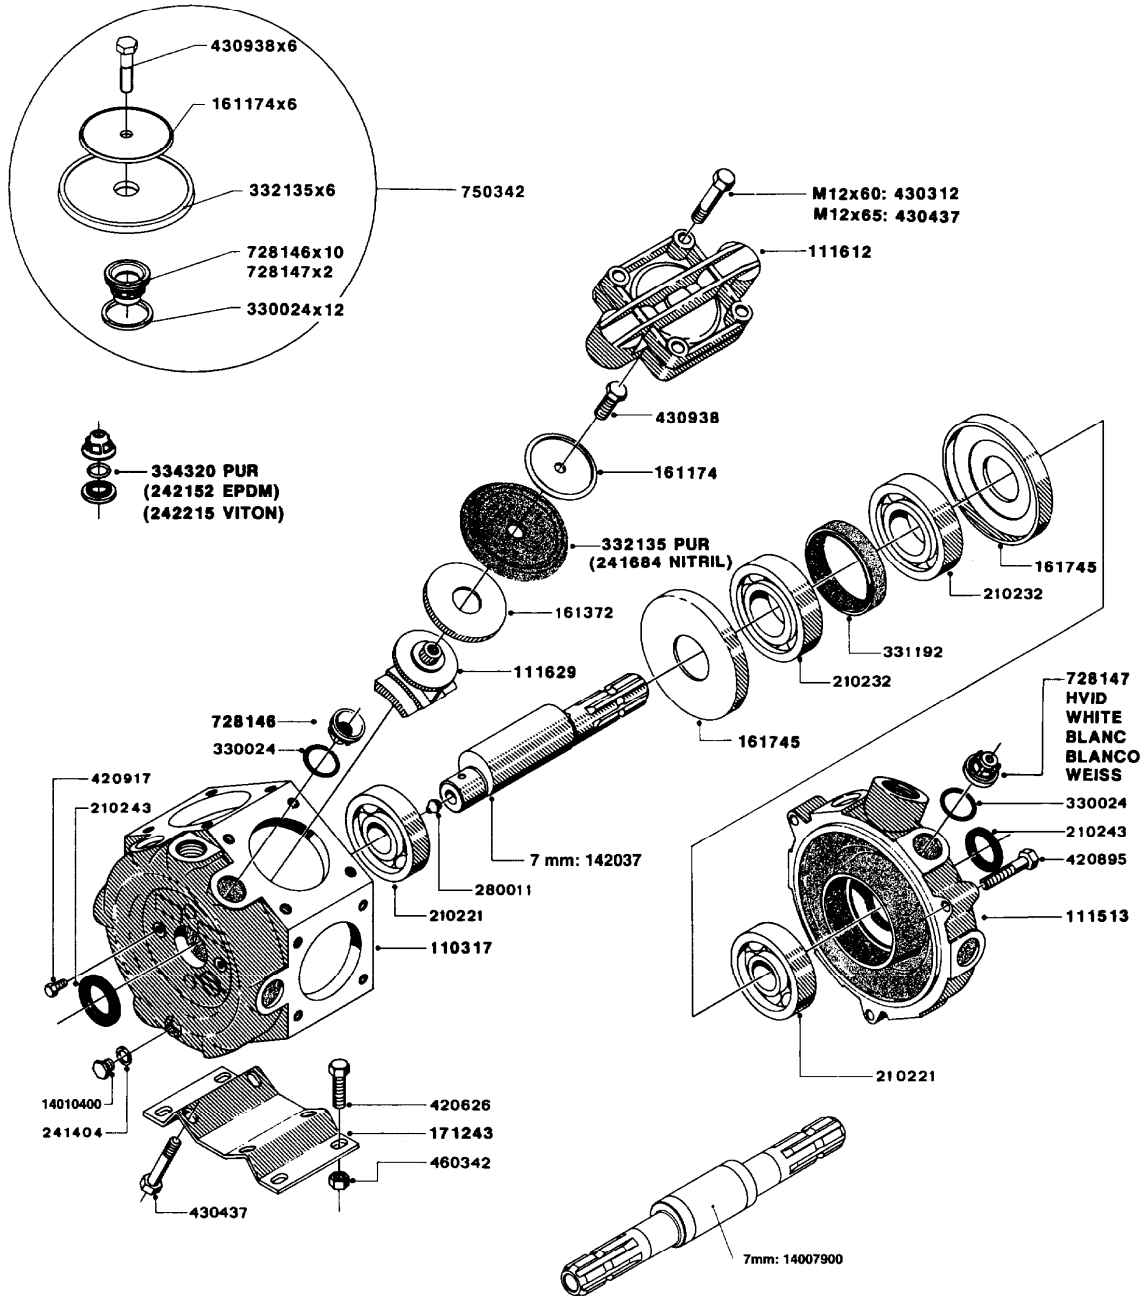

A22

363 HT
A022, 08:01:01

Page 1

Date 14.06.2010 14:30

parts-n°	order qty	description
110317	1	PUMP CASING MODEL 360/361 PNTD
111513	1	CASTING F.363 PUMP 1.25" (FRNT)
111612	1	VALVE COVER 363 - 540 VERS.
111629	1	CONNECTING BAR 363-07
14007900	1	CRANK 363/462/463-7mm 540/THRU
14010400	1	PLUG 1/4" BSP
142037	1	CRANK SHAFT 361-20
161174	1	DIAPHRAGM DISC SS F.363 PUMP
161372	1	DIAPHRAGM BACKING DISC,320-361
161745	1	METAL SPACER F.363/463
171243	1	FOOT F/361 PUMP (PAINTED)
210221	1	BEARING BALL 6407
210232	1	BEARING BALL 6310
210243	1	SEAL OIL 35 X 47 X 7
241404	1	DOWTYSEAL 1/4"
241684	1	DIAPHRAGM MODEL 361 NITRIL
242152	1	O-RING D18.2X3 EPDM
242215	1	O-RING D18X3 VITON
280011	1	GREASE NIPPLE 1/8' H TR
330024	1	O-RING D41,1/D34.5 X 3,5
331192	1	SPACER,
332135	1	DIAPHRAGM, POLY alt 33511400
334320	1	O-RING D18X3 POLYURETHANE
420626	1	BOLT HEX 8.8 DEL M10X20 FT
420895	1	BOLT HEX 8.8 RAW M10X60
420917	1	BOLT HEX 8.8 RAW M8X12 FT
430312	1	BOLT HEX 8.8 RAW M12X60
430437	1	BOLT HEX 8.8 RAW M12X65
430938	1	BOLT HEX SS M12 X 30
460342	1	NUT HEX M10
728146	1	VALVE FOR 361 (726890/707932)
728147	1	VALVE FOR 361 WHITE WITH HOLE
750342	1	PUMP KIT F. 361/363