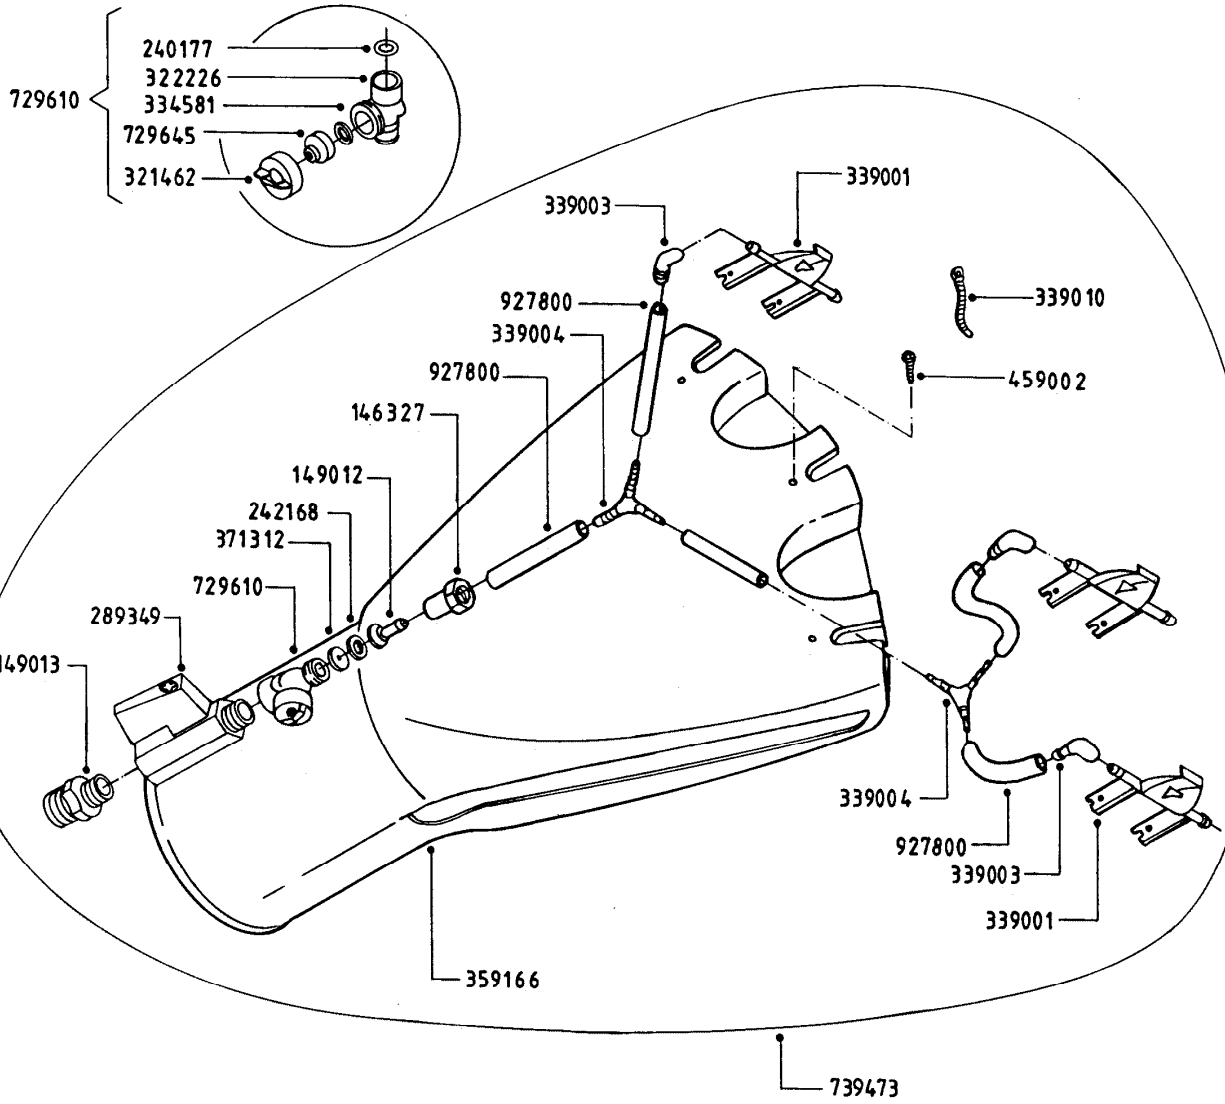

MANOS N D80 3S
9_103, 20:2--:0