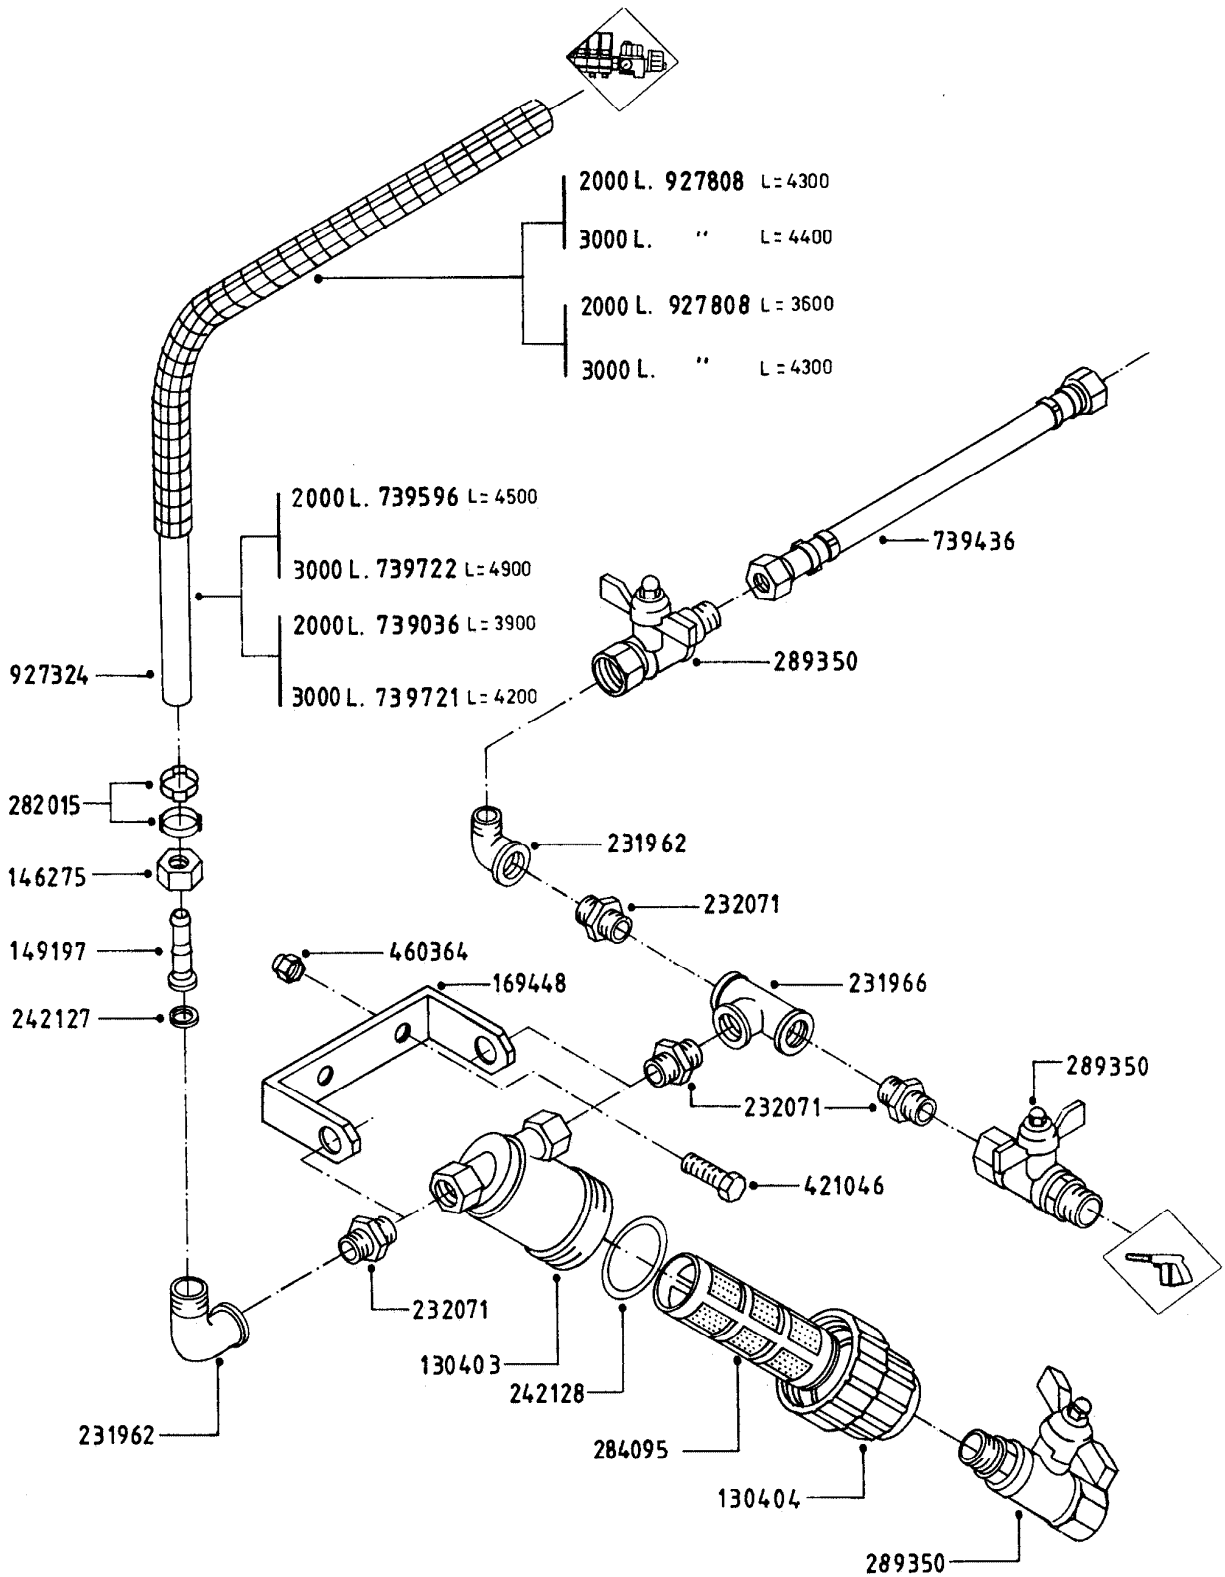

Pressure filter MR
2_118, 20:9--:0

Page

0

Date

14.06.2010 14:31

Pressure filter MR
2_118, 20:9--:0

Page 1

Date 14.06.2010 14:31

parts-n°	order qty	description
130403	1	PRESSURE FILTER HOUSE .....
130404	1	PRESSURE FILTER HOOD .....
146275	1	BRASS UNION NUT 1/2
149197	1	"HOSETAILD.12,71/2""
169448	1	PRESSUREFILTERSUPPORTMERCURY
231962	1	ELBOW BRASS 1/2"
231966	1	T-PIECE 1/2' .....
232071	1	HEXAGON NIPPLE 1/2' .....
242127	1	WASHER D18X11X4
242128	1	O-RING 56X50X3 .....
282015	1	HOSE CLIP .....
284095	1	PRESSURE FILTER D 45 .....
289350	1	"WINGTAP1/2""M/F"
421046	1	BOLT HEX 8.8 DEL M8X25 FT
460364	1	NUT HEX M8 GALV.
739036	1	HOSEW/FITT.D.12X390080BAR
739436	1	FEEDHOSED12X360DEFLECTOR
739596	1	"HOSEUNITYD.12X45001/2""80B"
739721	1	"HOSEUNITYD.12X42001/2""80B"
739722	1	"HOSEUNITYD.12X49001/2""80B"
927324	1	HOSE R PRESSURE D12-80-200 BAR
927808	1	HOSECABLHEREFLEXD.23M.M.