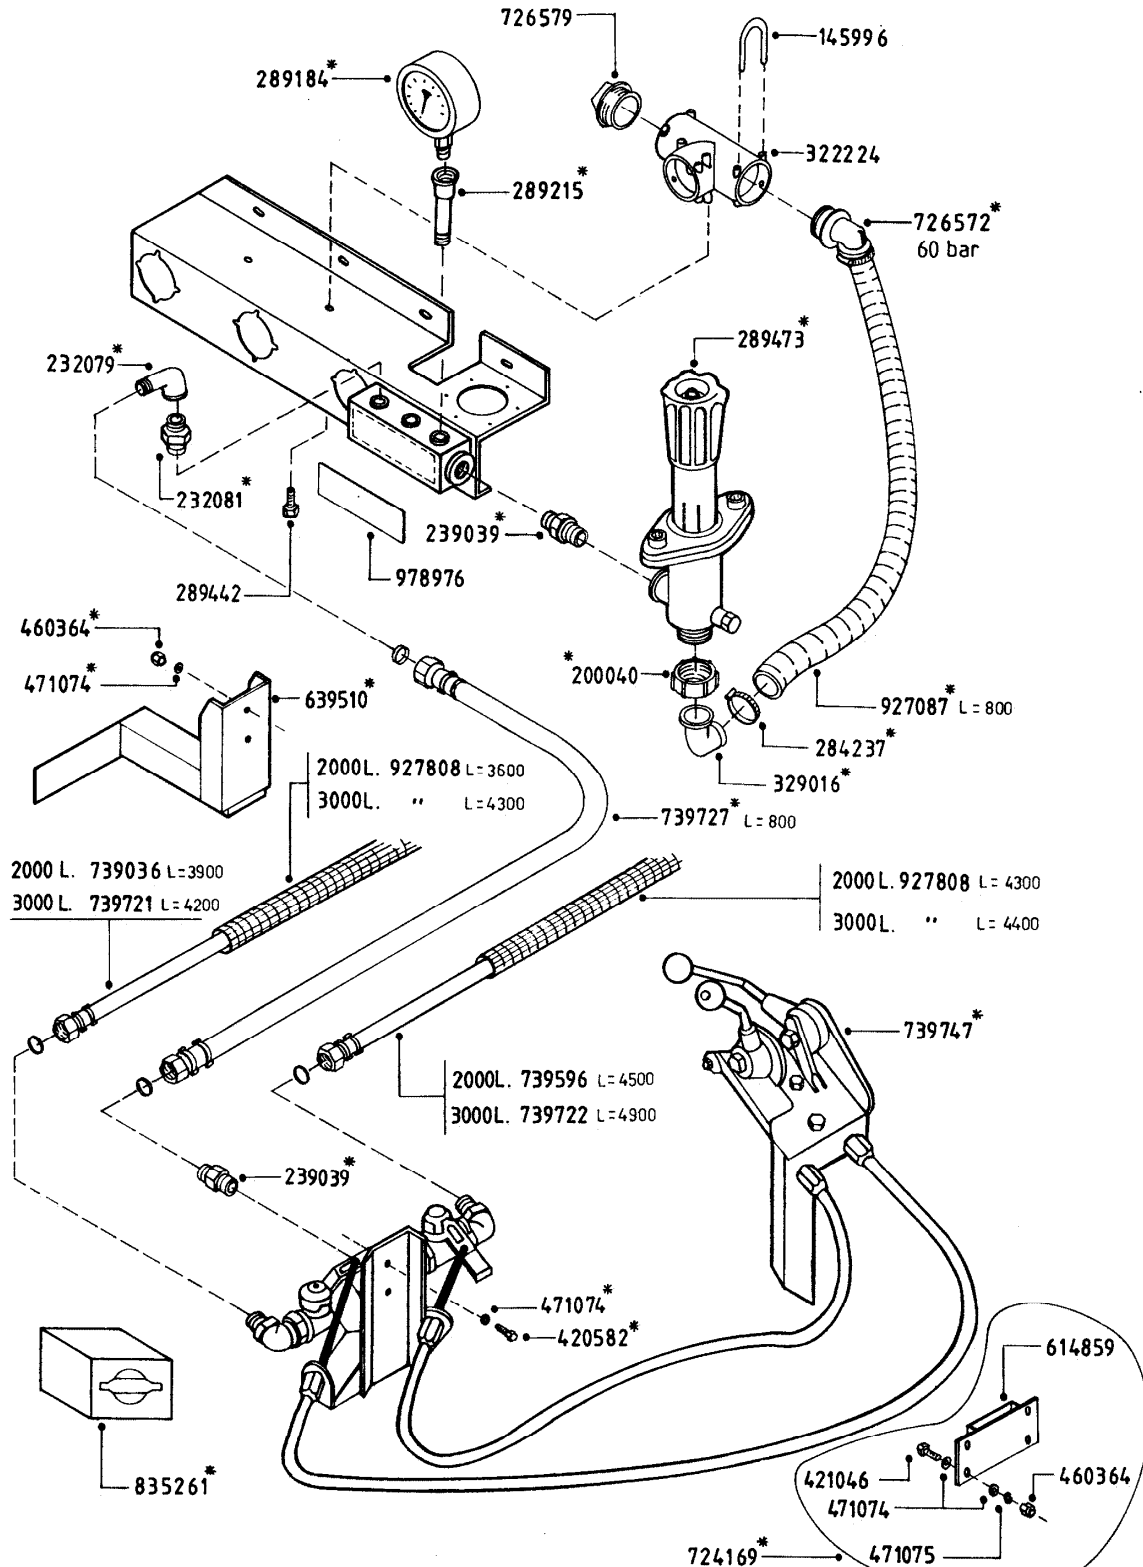

Drawbar 2 MC/2 MR
3_100, 20:9--:0

Page

0

Date

14.06.2010 14:30

Drawbar 2 MC/2 MR
3_100, 20:9--:0

parts-n°	order qty	description
145996	1	FITT.DK S-67 FORK
200040	1	FITT. ARAG 1"
232079	1	ELBOW 3/4" BRASS
232081	1	HEXAGON NIPPLE 1/2'X3/4' .....
239039	1	HEXAGON NIPPLE F. M2 OPR.UNIT
284237	1	CLAMP HOSE GEAR D20/30
289184	1	PRESSURE GAUGE D110 60BAR 1/2'
289215	1	"EXTENSIONPIECE1/2""M-F100LON"
289442	1	"HYDRAULICCAP1/4"""
289473	1	OPERATINGUNIT60BARBRAGLIA
322224	1	FITT.DK S-67 TEE
329016	1	MOUNT BRACKET ILEMO
420582	1	BOLT HEX 8.8 DEL M8X20 FT
421046	1	BOLT HEX 8.8 DEL M8X25 FT
460364	1	NUT HEX M8 GALV.
471074	1	WASHER M8 ELZ
471075	1	WASHER M8 LOCK
614859	1	HOLDER FOR OPERATING UNIT ....
639510	1	BRACKETOPERAT.UNITKITMR-2/300
724169	1	HOLDER FOR OPERAT.UNIT BRACKET
726572	1	FITT.DK S-67 1" ELBOW 90 ASSY.
726579	1	FITT. S67 PLUG W/O-RING
739036	1	HOSEW/FITT.D.12X390080BAR
739596	1	"HOSEUNITYD.12X45001/2""80B"
739721	1	"HOSEUNITYD.12X42001/2""80B"
739722	1	"HOSEUNITYD.12X49001/2""80B"
739727	1	CTO.MANGUERA D.16 X 800 3/4-3/4
739747	1	PACKETFORMC/2OP.UNITAR/MR
835261	1	OPER.UNITMC/2PACKCPLFORMR
927087	1	HOSE R X PVC X 1 X 0012"
927808	1	HOSECABLEREFLEXD.23M.M.
978976	1	SELF-ADHESIVECOLLECTORAR/MR