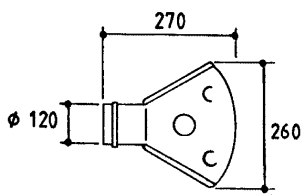

MANOS HN D120 5S
9_109, 20:2--:0