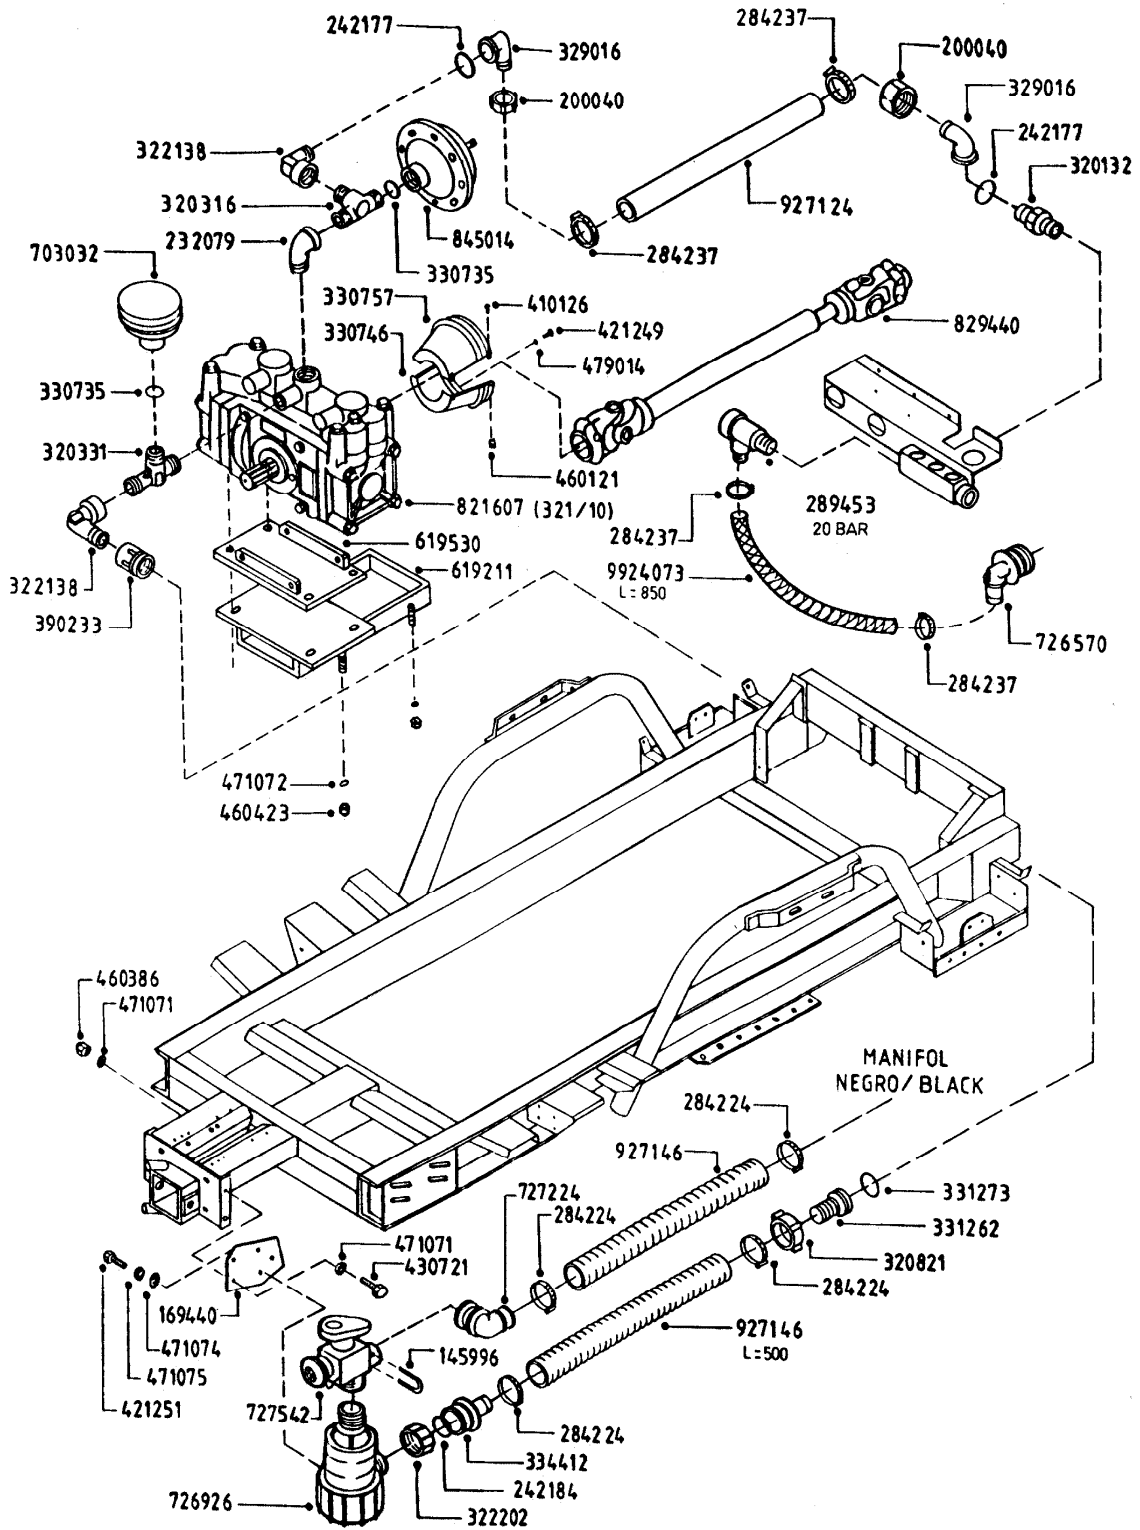

Bomba 321/10 Filtro Asp MR
1_112, 20:9--:0

Page 1

Date 14.06.2010 14:30

parts-n°	order qty	description
145996	1	FITT.DK S-67 FORK
169440	1	BRACKET F.SUCTION FILTER
200040	1	FITT. ARAG 1"
232079	1	ELBOW 3/4" BRASS
242177	1	O-RING D25.4 X 20.2 X 2.6
242184	1	O-RING 29X3 .....
284224	1	CLAMP 32-50 .....
284237	1	CLAMP HOSE GEAR D20/30
289453	1	SAFETYVALVE20BAR
320132	1	FITT.DK HN 1" BSP
320316	1	FITT.DK TEE 3/4" X3/4" X1"BSP
320331	1	FITT.DK TEE 1" - 1" - 3/4" BSP
320821	1	FITT.DK NUT 1-1/2" BSP
322138	1	FITT.DK ELB 1"M X 1"F BSP
322202	1	NUT ARAG 1-1/2" BSP
329016	1	MOUNT BRACKET ILEMO
330735	1	O-RING D30/D26X2
330746	1	GUARD PTO LOWER PART
330757	1	GUARD PTO UPPER PART
331262	1	FITT.DK HB 1-1/2" F. 1-1/2"NUT
331273	1	O-RING D44/D38X2 F.1-1/2"
334412	1	HOSE TAIL 1 1/2' FOR UNION NUT
390233	1	FITT.DK REDUC 1-1/2" X 1" BSP
410126	1	SCREW 1/4"X3/4" GALV.
421249	1	BOLT HEX M6X15
421251	1	BOLT HEX M8X15
430721	1	BOLT HEX 8.8 DEL M12X40 FT
460121	1	NUT 1/4" GALV.
460386	1	NUT HEX M12X1.75
460423	1	NUT HEX M10X1.5 LOCK
471071	1	WASHER M12 GALV
471072	1	WASHER M10 EL2
471074	1	WASHER M8 ELZ
471075	1	WASHER M8 LOCK
479014	1	WASHER D.5 STAINLESS
619211	1	PUMPSUPPORT320LEP
619530	1	SOP.STD.PARA BOMBA 321 HARDI
703032	1	SUCTION AIR BOTTLE 3/4" COMPL.
726570	1	HOSE TAIL 90' 3/4' S53 .....
726926	1	SUCTION FILTER COMPL. 50 MESH
727224	1	FITT.DK S-67 ELB.1-1/2"
727542	1	3-WAY-VALVE 2X1 1/2'
821607	1	PUMP 321/10-MED-25-GG
829440	1	TRANS.SHAFT T300X1800 W/O BRAK
845014	1	AIR BOTTLE COMPLETE HJ73
927124	1	HOSE R X 60 BAR X 1 X 0012"
927146	1	HOSE R X PVC X 1-1/2 X 0012"