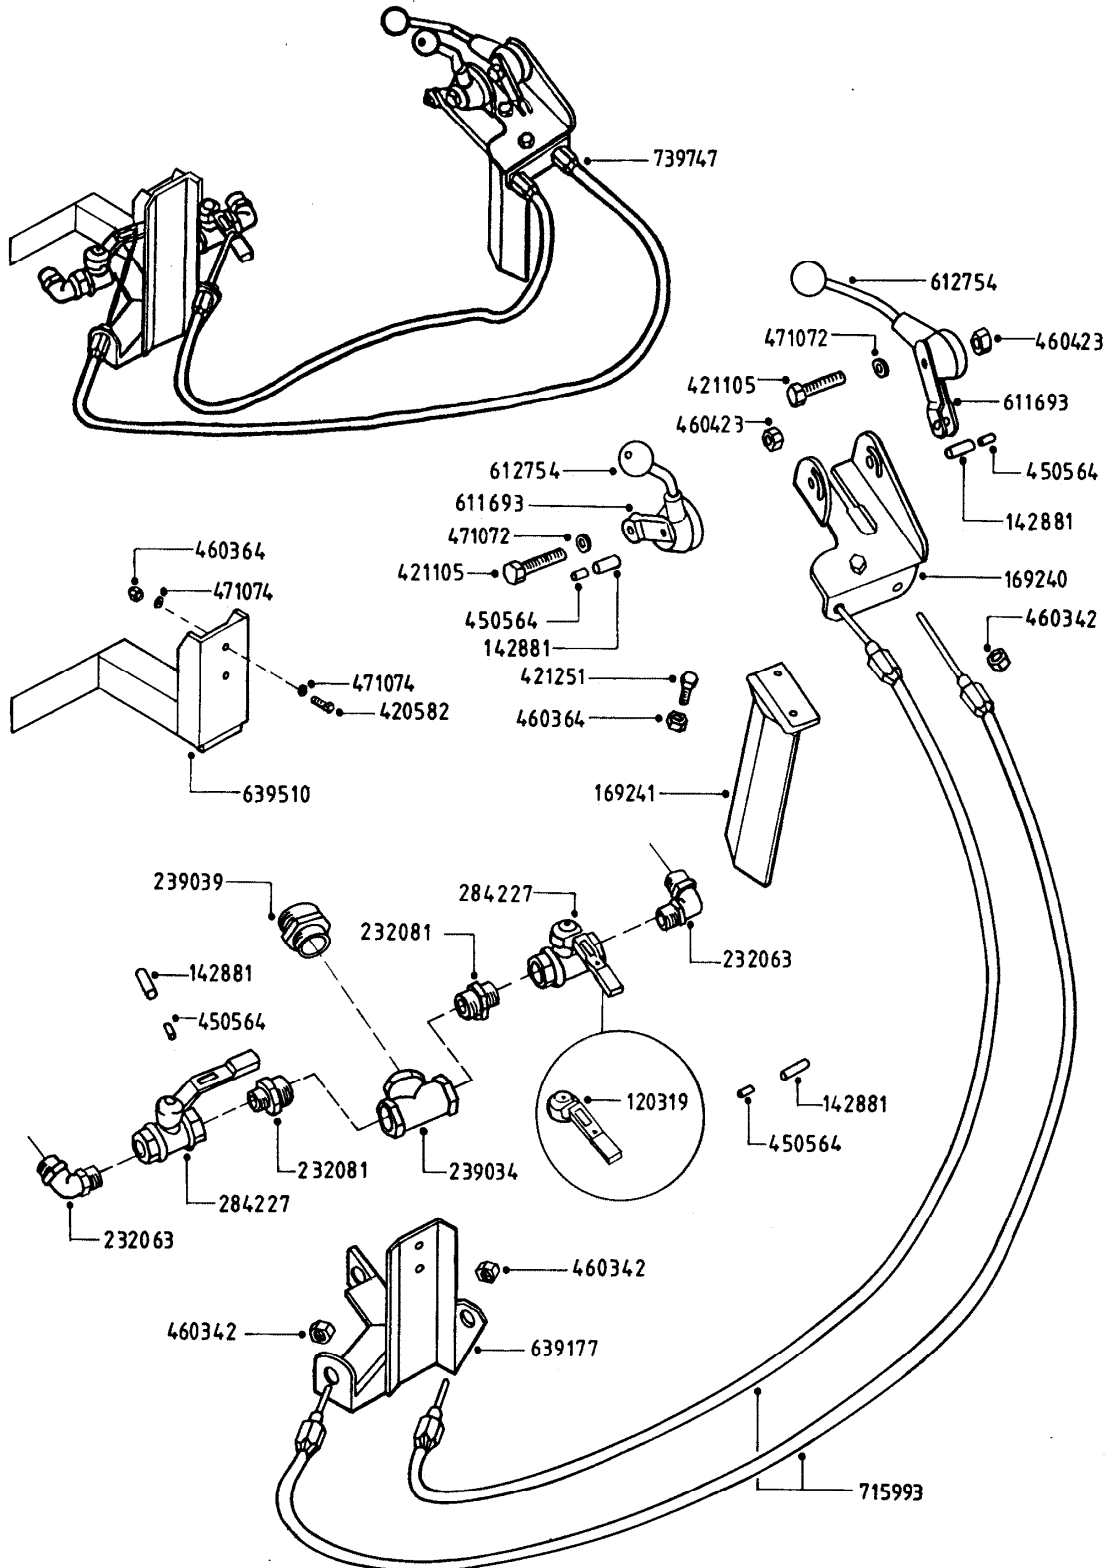

Drawbar 2 MC/2 MR Cable
3_101, 20:9--:0

Page

0

Date

14.06.2010 14:30

Drawbar 2 MC/2 MR Cable
3_101, 20:9--:0

Page 1
Date 14.06.2010 14:30

parts-n°	order qty	description
120319	1	ALU HANDLE FOR 1/2'VALVE
142881	1	WIRE HOLDER FOR REMOTE CONTROL
169240	1	BRACKET F.REMOTE CONTR.CABLE
169241	1	HOLDER FOR BRACKET
232063	1	BENDING 90' 1/2' NN
232081	1	HEXAGON NIPPLE 1/2'X3/4'
239034	1	TEE FITTING 3/4" BRASS
239039	1	HEXAGON NIPPLE F. M2 OPR.UNIT
284227	1	BALL VALVE 1/2"FEMALE THREADS
420582	1	BOLT HEX 8.8 DEL M8X20 FT
421105	1	BOLT HEX 8.8 DEL M10X45 FT
421251	1	BOLT HEX M8X15
450564	1	SCREW M6X12 ALLEN
460342	1	NUT HEX M10
460364	1	NUT HEX M8 GALV.
460423	1	NUT HEX M10X1.5 LOCK
471072	1	WASHER M10 EL2
471074	1	WASHER M8 ELZ
611693	1	ARM FOR REMOTE CONTROL BK180
612754	1	HANDLE FOR REMOTE CONTROL
639177	1	VALVEBRACKETMC
639510	1	BRACKETOPERAT.UNITKITMR-2/300
715993	1	REMOTE CONTROL CABLE COMPLETE
739747	1	PACKETFORMC/2OP.UNITAR/MR