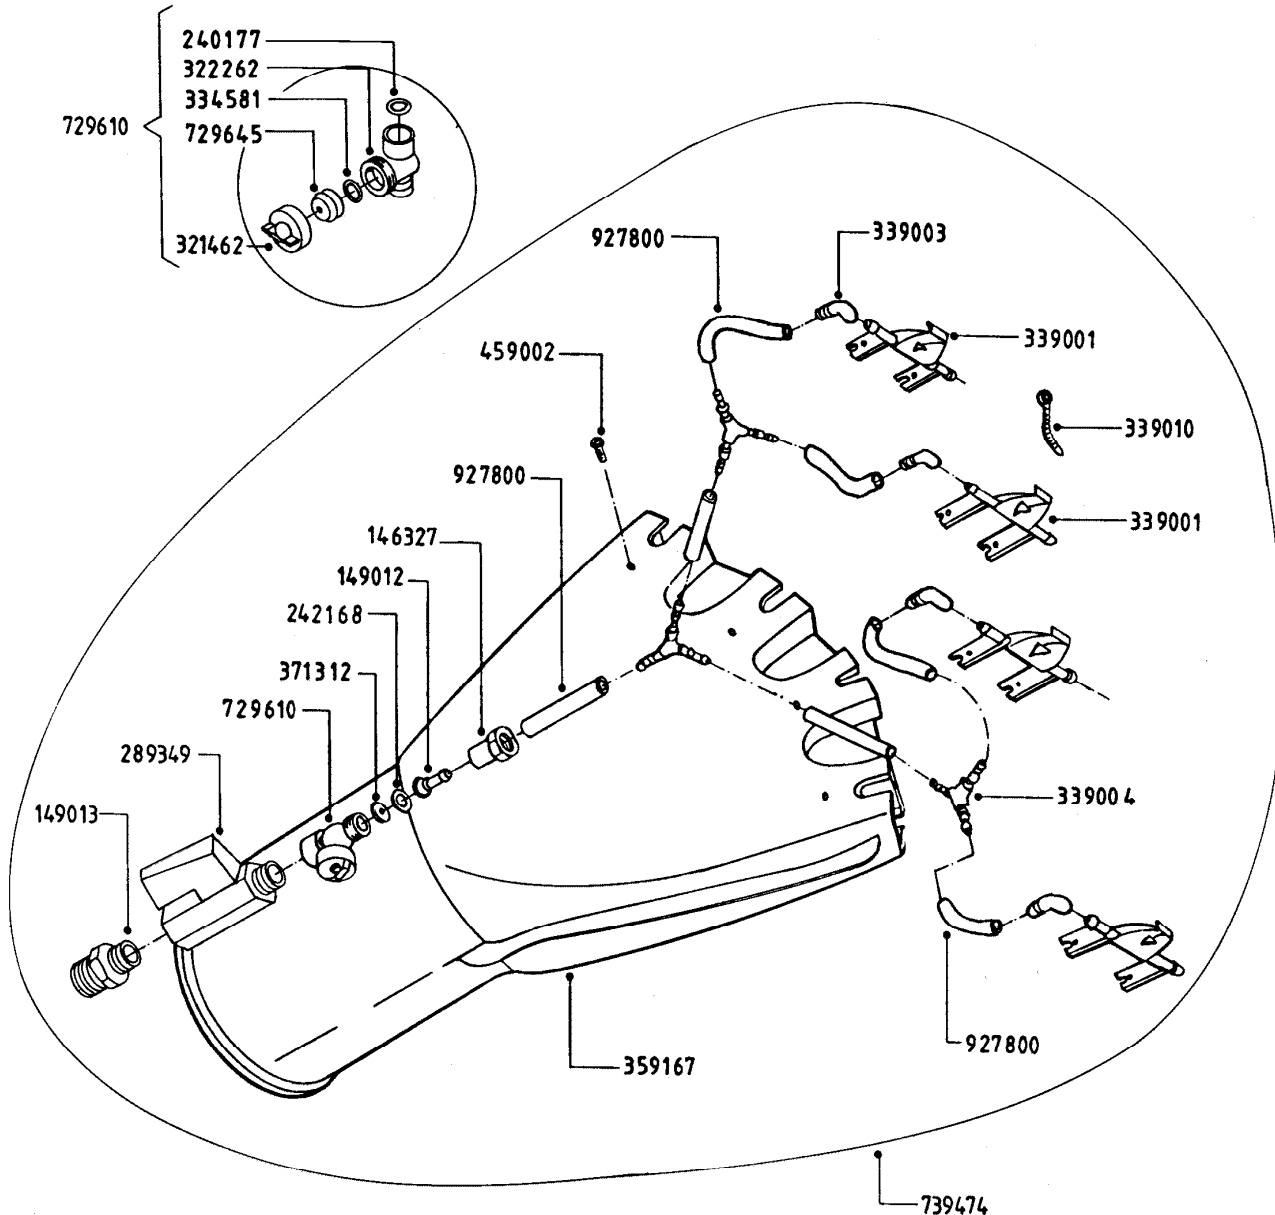

MANOS N D100 4S
9_104, 20:2--:0

Page 0

Date 14.06.2010 14:30

MANOS N D100 4S
9_104, 20:2--:0

Page 1

Date 14.06.2010 14:30

parts-n°	order qty	description
146327	1	UNION NUT 3/8' BRASS
149012	1	3/8" HOSE TAIL D.8 T-12
149013	1	REDUCER 1/2" X 3/8"
240177	1	O-RING D16, 1/11, 3 X 2,4
242168	1	O-RING D11.2X1.9
289349	1	BALL VALVE 3/8" M-H
321462	1	CAP F.NO-DRIP ASSY.
322262	1	HOUSING F. NON DRIP DIAPHRAGM
334581	1	DIAPHRAGM, NO-DRIP alt 241371
339001	1	DIFFUSOR PLATE 2 BLADE
339003	1	ELBOW F.DIFFUSOR PLATE
339004	1	FITT.DK Y-5/16"
339010	1	TIE STRAP SMALL 2.5MM X 100MM
359167	1	PNEUMATIC SPOUT, 4 OUTLETS
371312	1	NOZZLE CERAMIC 1099-15
459002	1	SCREW N10X1/2"
729610	1	NOZZLE ASSY. 3/8 THREAD
729645	1	NON-DRIP SPRING ASSY.GREEN 10
739474	1	SPOUT ASSY. F. LP 4 OUTLET
927800	1	HOSE BLACK D8X12