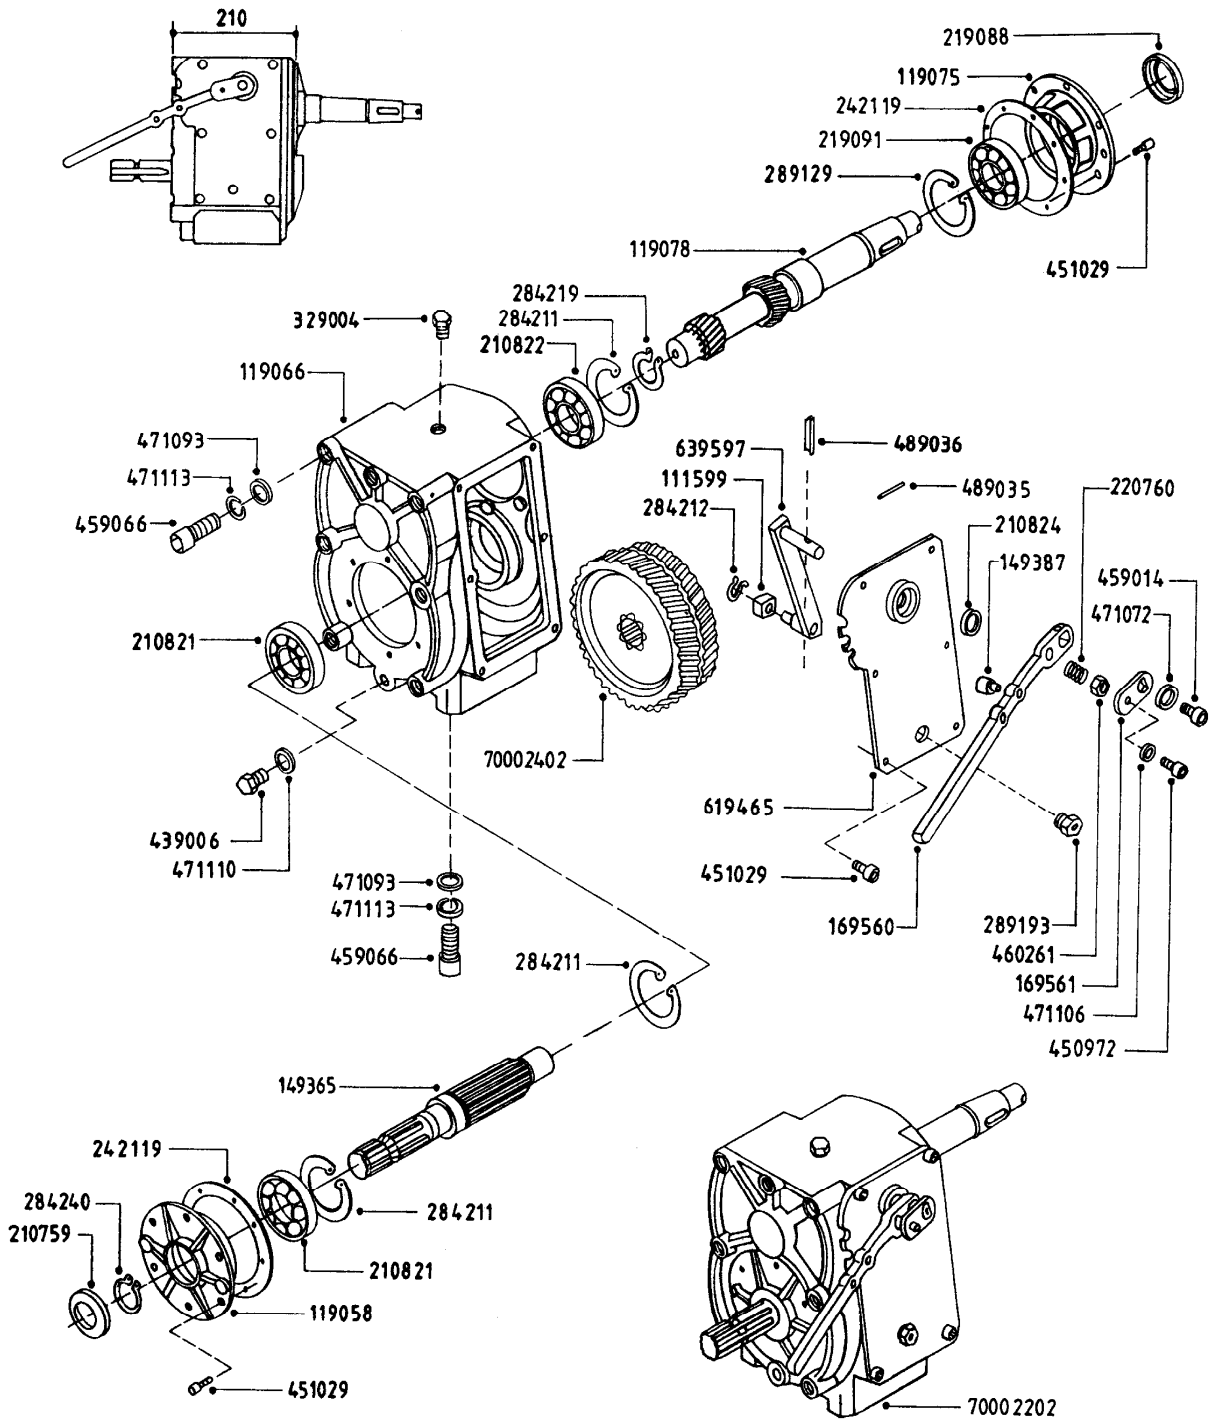

Multiplicador 20-30 Turbina
4_416, 20:7-:-0

Page 1

Date 14.06.2010 14:30

parts-n°	order qty	description
111599	1	HEAD FOR CHANGE OF GEAR
119058	1	COVER GEARBOX 2002 (6307-NJ307)
119066	1	GEARBOX CASE
119075	1	COVER FOR GEARBOX VR2002
119078	1	SHAFT F/GEARBOX
149365	1	SHAFT OUTPUT F.GEARBOX
149387	1	BUSHING F.HANDLE GEARBOX 2002
169560	1	HANDLE GEAR BOX 2002
169561	1	STOP F.HANDLE SPRING GRBX 2002
210759	1	SEAL OIL 55X35X40
210821	1	BALL BEARING 6307
210822	1	BALL BEARING NJ 307
210824	1	SEAL OIL 18 X 7
219088	1	SEAL 40X60X8
219091	1	BALL BEARING BL208
220760	1	SPRING
242119	1	GASKET FOR COVER
284211	1	SNAP-RING INNER 80X2.5
284212	1	SNAP-RING OUTER 10X1
284219	1	SNAP-RING OUTER 40X1.75
284240	1	SNAP-RING OUTER 35X1.5
289129	1	SNAP RING I-85
289193	1	OIL LEVEL GLASS
329004	1	PLUG F.OIL HOLE GEARBOX F.SPV
439006	1	PLUG F.OIL HOLE GEARBOX F.LE
450972	1	SCREW M6X15 ALLEN GALV.
451029	1	SCREW M8X20 HEX
459014	1	ALLEN SCREW M8 X 15 GALV.DIN93
459066	1	BOLT HEX 12.9 M14X40 DIN-912
460261	1	NUT HEX M6X1 LOCK
471072	1	WASHER M10 EL2
471093	1	WASHER D14 GALV. (168873)
471106	1	WASHER D6
471110	1	WASHER D18D12X2 COPPER
471113	1	WASHER D14 TENSION
489035	1	SLOTEDPIND.4X50
489036	1	ROLL PIN D6 X 40
619465	1	COVER ADJ.F.GEAR BOX 20-30
639597	1	ARM FOR GEAR CHANGE
70002202	1	GEAR BOX TURBINE 20-30
70002402	1	CROWN TOOTHWHEEL F/GEARBOX