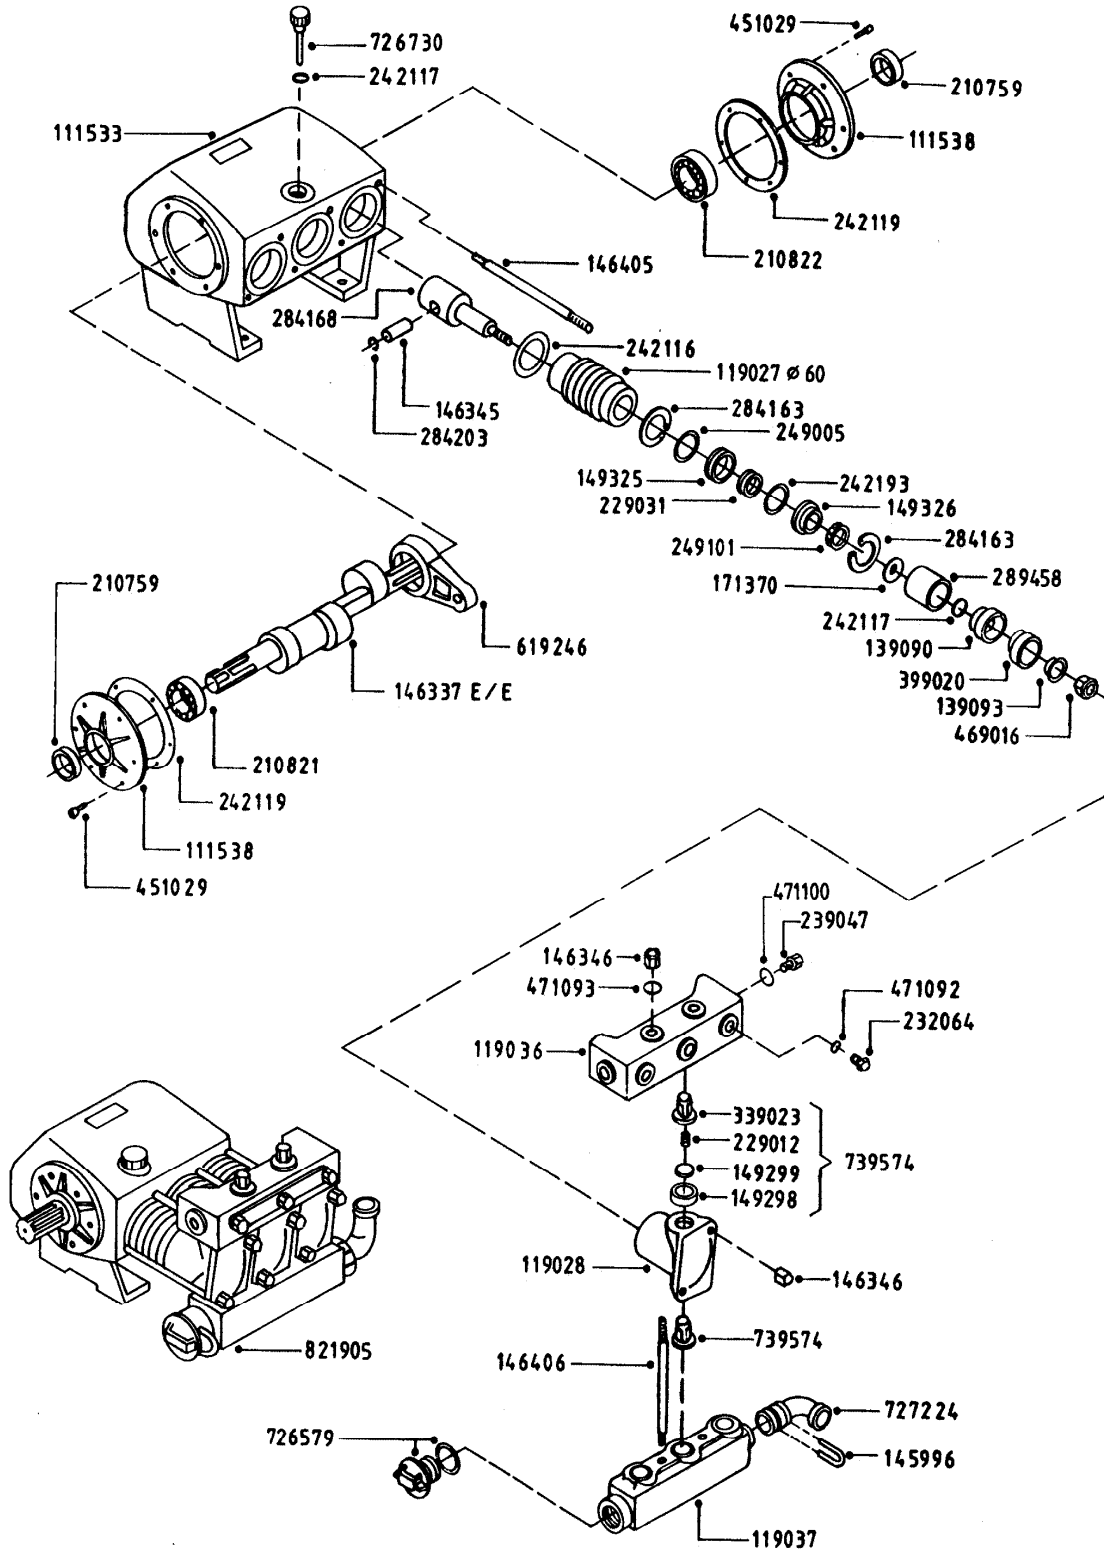

Bomba PS3E 147
1_102, 20:9--:0

Page 1

Date 14.06.2010 14:30

parts-n°	order qty	description
111533	1	PUMP HOUSE FOR P3E
111538	1	COVER F/CRANK B-III-E
119027	1	CYLINDER D 60
119028	1	CYLINDER HEAD P3N 147 L
119036	1	VALVE COVER P3NE
119037	1	SUCTION MANIFOLD P3N/E - S67
139090	1	SOPORTE EMBOLO SINTETICO D.60
139093	1	FIJACION EMBOLO SINTETICO D.60
145996	1	FITT.DK S-67 FORK
146337	1	CRANK SHAFT F/B-III-E 70 MM ..
146345	1	BUSHING D 20X43
146346	1	SPECIAL NUT M14 X 20 MM .....
146405	1	STUD BOLT 244 MM .....
146406	1	STUD BOLT 221 MM .....
149298	1	ASIENTO VALVULA PLAQ.N/E INOX ME
149299	1	TACO VALVULA PLAQUETA N/E INOX M
149325	1	FRONTSEALSUPPORT,LUDOW.P3N/E
149326	1	BACKSEALSUPPORTLUDOW.P3N/E
171370	1	DISC OR GALV. D 42X13X0,5 MM
210759	1	SEAL OIL 55X35X40
210821	1	BALL BEARING 6307
210822	1	BALL BEARING NJ 307
229012	1	SPRING 25X12X1 INOX
229031	1	RETEN AUS. LW 1-1/6" D.27 BIIIE
232064	1	PLUG 1/2' BRASS
239047	1	"ENDCAP3/4""BRASS"
242116	1	CYLINDER GASKET
242117	1	O-RING 18X12X3 BIII E .....
242119	1	GASKET FOR COVER
242193	1	O-RING 42 X 2,5
249005	1	O-RING53X47X3
249101	1	RASCADOR FELPA D.38 X 25 X 5 MM.
284163	1	SEEGER RING I-53 .....
284168	1	PISTON F/B-III-N/E .....
284203	1	SEEGER RING I-20 .....
289458	1	ENAMELEDSLEEVED.60
339023	1	VALVE HOUSE EVP2 ILEMO
399020	1	EMBOLO D.60 SINTETICO
451029	1	SCREW M8X20 HEX
469016	1	LOCK-NUT M12 STAINLESS
471092	1	SEALED RING ALU. 27X2 .....
471093	1	WASHER D14 GALV. (168873)
471100	1	WASHER24X1,5
619246	1	CONNECTING ROD F.P3N-147 PUMP
726579	1	FITT. S67 PLUG W/O-RING
726730	1	OIL STICK E/N/X .....
727224	1	FITT.DK S-67 ELB.1-1/2"
739574	1	PLATE VALVE N/E INOX. MECHANIZ
821905	1	PS3E-147/D60-20BAR-S/S