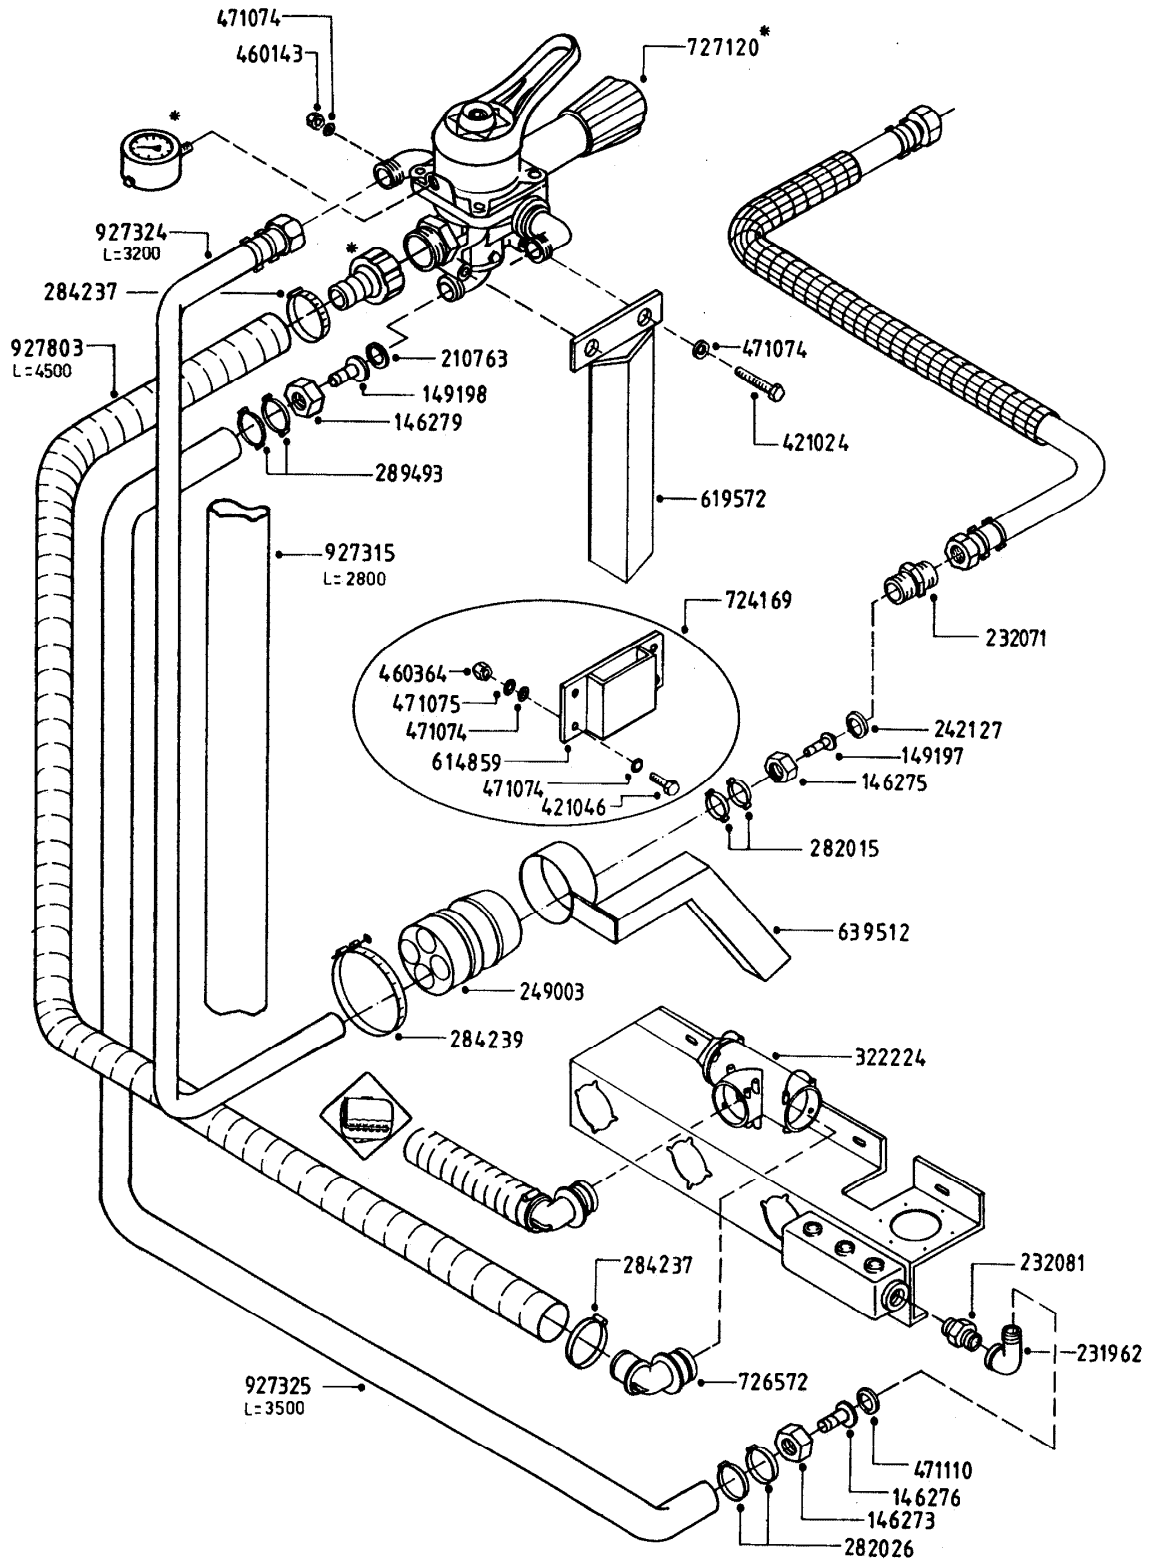

Drawbar 2 MC/2 MR Cable
3_101, 20:9--:0

Page

0

Date

14.06.2010 14:30

Drawbar 2 MC/2 MR Cable
3_101, 20:9--:0

Page 1
Date 14.06.2010 14:30

parts-n°	order qty	description
120319	1	ALU HANDLE FOR 1/2'VALVE
142881	1	WIRE HOLDER FOR REMOTE CONTROL
169240	1	BRACKET F.REMOTE CONTR.CABLE
169241	1	HOLDER FOR BRACKET
232063	1	BENDING 90' 1/2' NN
232081	1	HEXAGON NIPPLE 1/2'X3/4'
239034	1	TEE FITTING 3/4" BRASS
239039	1	HEXAGON NIPPLE F. M2 OPR.UNIT
284227	1	BALL VALVE 1/2"FEMALE THREADS
420582	1	BOLT HEX 8.8 DEL M8X20 FT
421105	1	BOLT HEX 8.8 DEL M10X45 FT
421251	1	BOLT HEX M8X15
450564	1	SCREW M6X12 ALLEN
460342	1	NUT HEX M10
460364	1	NUT HEX M8 GALV.
460423	1	NUT HEX M10X1.5 LOCK
471072	1	WASHER M10 EL2
471074	1	WASHER M8 ELZ
611693	1	ARM FOR REMOTE CONTROL BK180
612754	1	HANDLE FOR REMOTE CONTROL
639177	1	VALVEBRACKETMC
639510	1	BRACKETOPERAT.UNITKITMR-2/300
715993	1	REMOTE CONTROL CABLE COMPLETE
739747	1	PACKETFORMC/2OP.UNITAR/MR