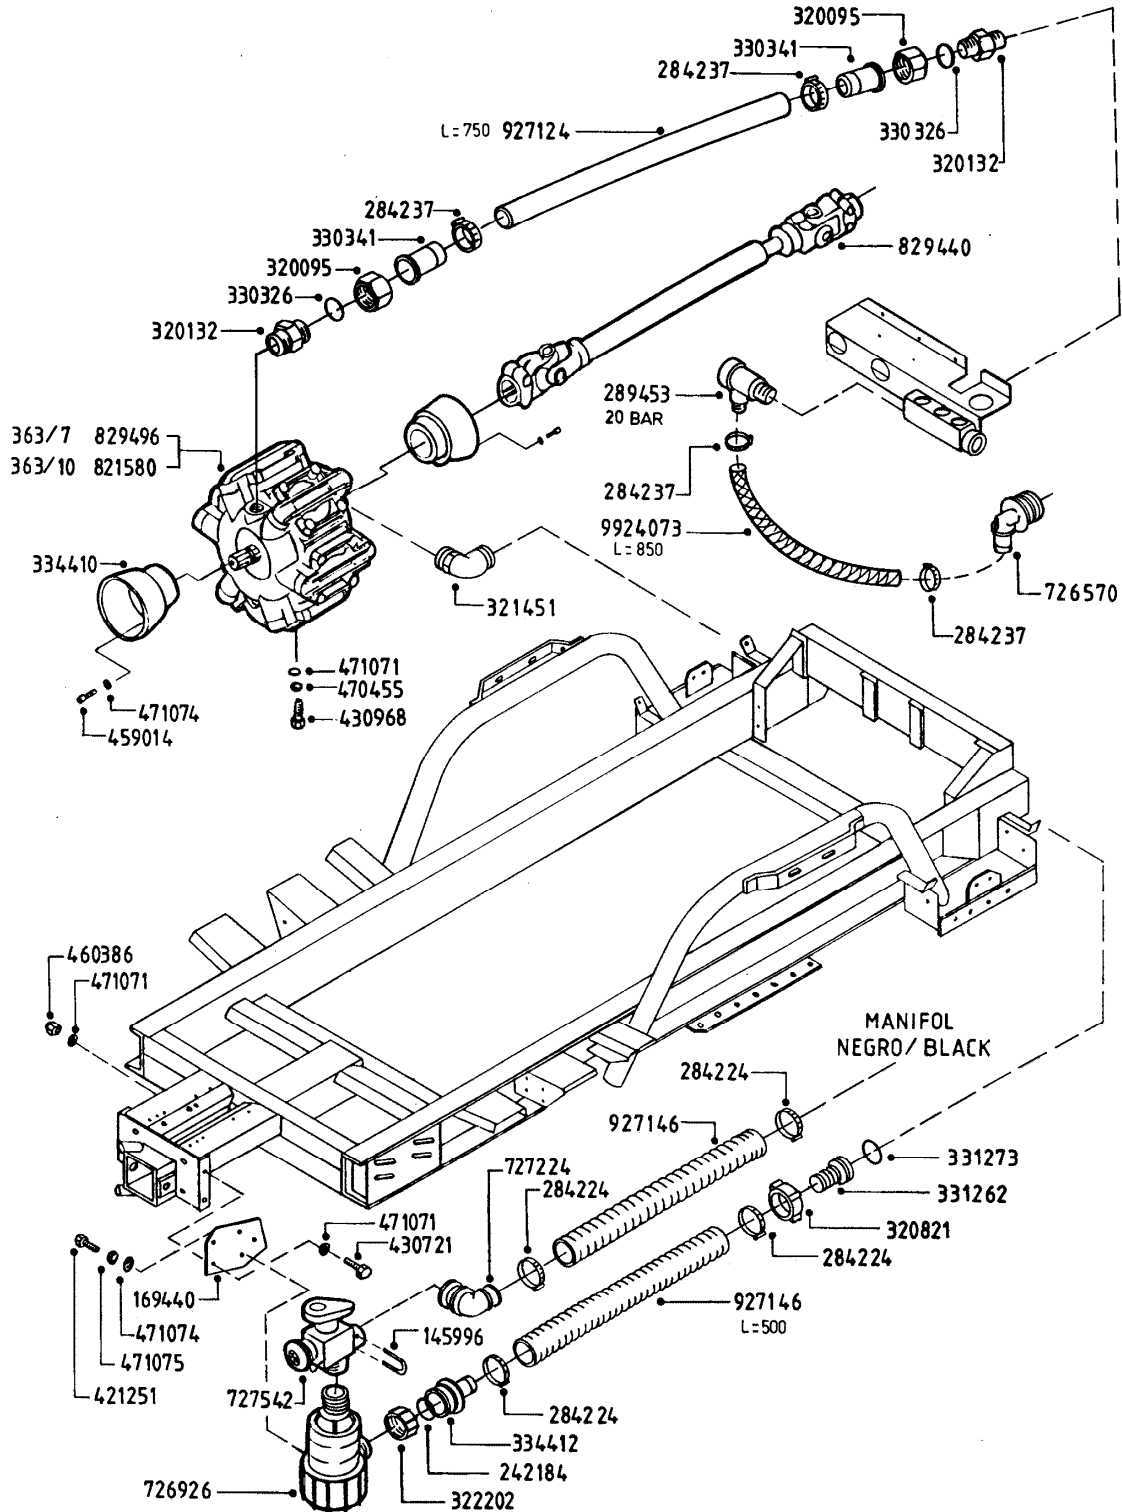

Liquid system 363/7 - 363/10
1_110, 20:9--:0

Page 1

Date 14.06.2010 14:30

parts-n°	order qty	description
145996	1	FITT.DK S-67 FORK
169440	1	BRACKET F.SUCTION FILTER
242184	1	O-RING 29X3 .....
284224	1	CLAMP 32-50 .....
284237	1	CLAMP HOSE GEAR D20/30
289453	1	SAFETYVALVE20BAR
320095	1	FITT.DK NUT 1" BSP
320132	1	FITT.DK HN 1" BSP
320821	1	FITT.DK NUT 1-1/2" BSP
321451	1	FITT.DK ELB.1-1/2 X1-1/4 80DEG
322202	1	NUT ARAG 1-1/2" BSP
330326	1	O-RING D30/D24X2 F.1"NUT
330341	1	FITT.DK HB 1" F. 1" NUT
331262	1	FITT.DK HB 1-1/2" F. 1-1/2"NUT
331273	1	O-RING D44/D38X2 F.1-1/2"
334410	1	PROTECTION GUARD
334412	1	HOSE TAIL 1 1/2' FOR UNION NUT
421251	1	BOLT HEX M8X15
430721	1	BOLT HEX 8.8 DEL M12X40 FT
430968	1	SCREW M12X80 CAP
459014	1	ALLEN SCREW M8 X 15 GALV.DIN93
460386	1	NUT HEX M12X1.75
470455	1	WASHER D12 SPRING
471071	1	WASHER M12 GALV
471074	1	WASHER M8 ELZ
471075	1	WASHER M8 LOCK
726570	1	HOSE TAIL 90' 3/4' S53 .....
726926	1	SUCTION FILTER COMPL. 50 MESH
727224	1	FITT.DK S-67 ELB.1-1/2"
727542	1	3-WAY-VALVE 2X1 1/2'
821580	1	PUMP 363/10 THROUGH SHAFT
829440	1	TRANS.SHAFT T300X1800 W/O BRAK
829496	1	"PUMP 363/07 5/4"-20"
927124	1	HOSE R X 60 BAR X 1 X 0012"
927146	1	HOSE R X PVC X 1-1/2 X 0012"
9924073	1	TEXOVINILHOSED.20