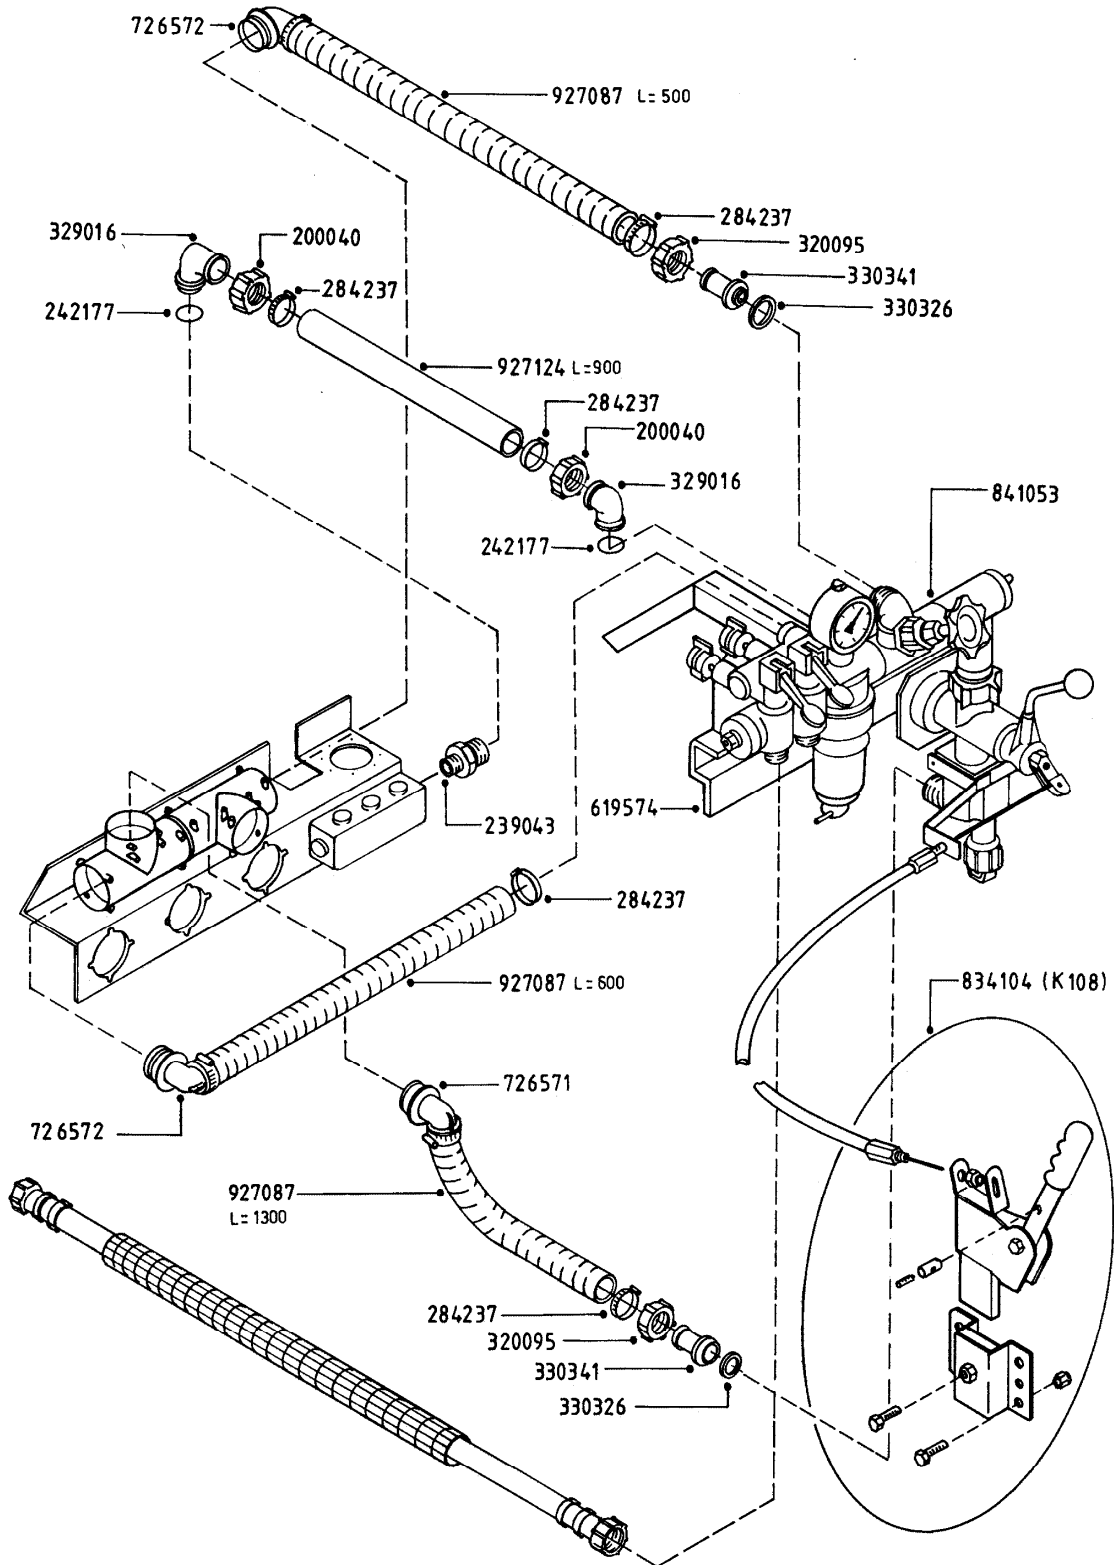

Drawbar 2 BKC/2 MR
3_104, 20:9--:0

Page 1

Date 14.06.2010 14:30

parts-n°	order qty	description
200040	1	FITT. ARAG 1"
239043	1	HEX NIPPLE 1'
242177	1	O-RING D25.4 X 20.2 X 2.6
284237	1	CLAMP HOSE GEAR D20/30
320095	1	FITT.DK NUT 1" BSP
329016	1	MOUNT BRACKET ILEMO
330326	1	O-RING D30/D24X2 F.1"NUT
330341	1	FITT.DK HB 1" F. 1" NUT
619574	1	SOPORTE MANDO BK/2 MR-2000/3000
726571	1	FITT.DK S-53 ELB.1", W ORING
726572	1	FITT.DK S-67 1" ELBOW 90 ASSY.
834104	1	CABLEF/ON-OFFBK-3000MM
841053	1	OP.UNIT BK180/2 DIST.VALVES
927087	1	HOSE R X PVC X 1 X 0012"
927124	1	HOSE R X 60 BAR X 1 X 0012"