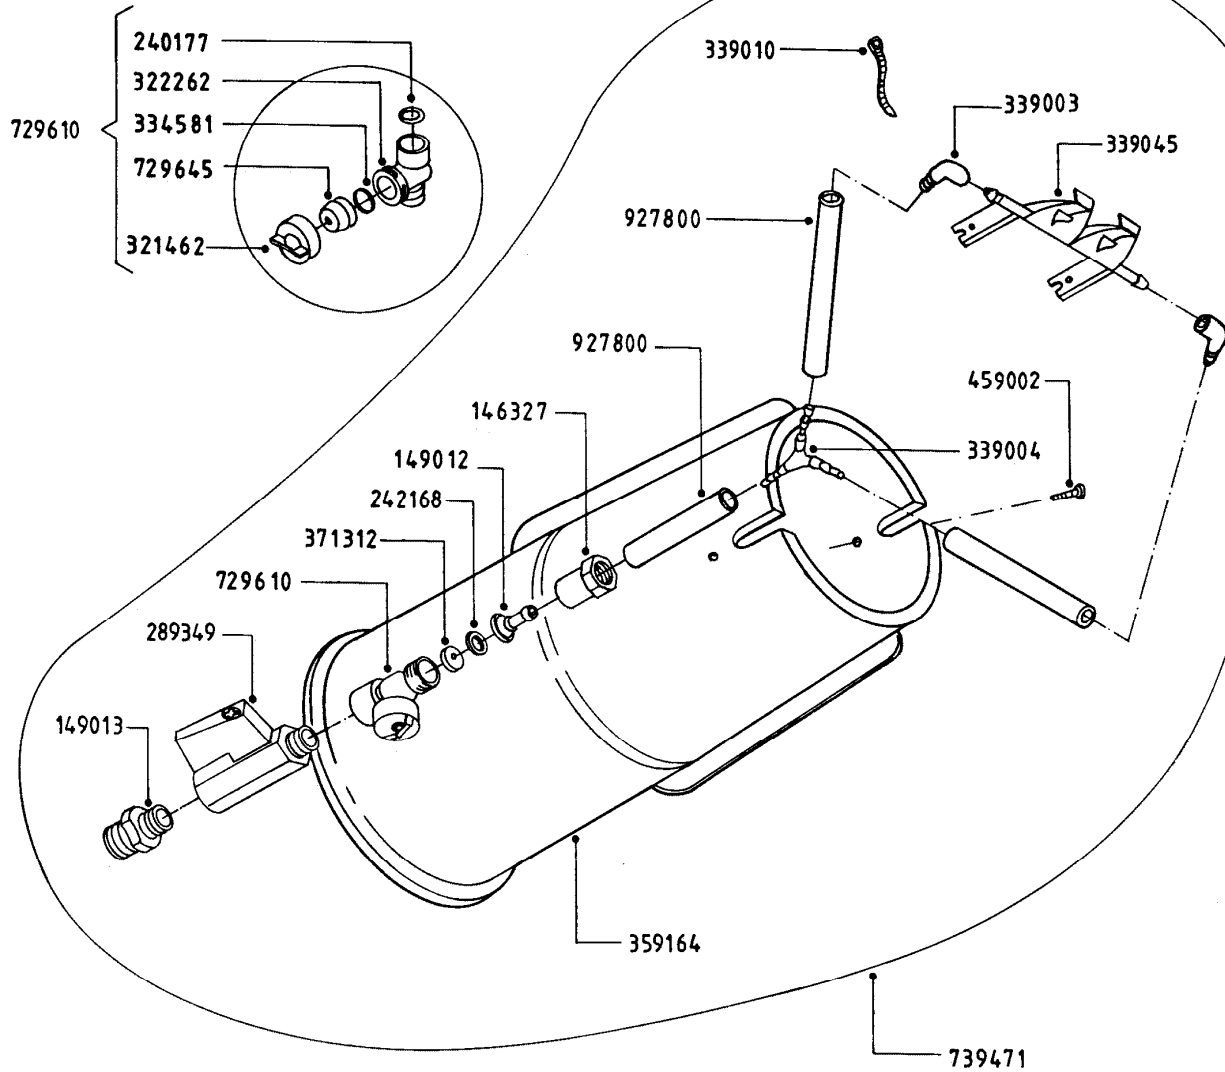

MANOS N D100 1S
9_100, 20:2--:0