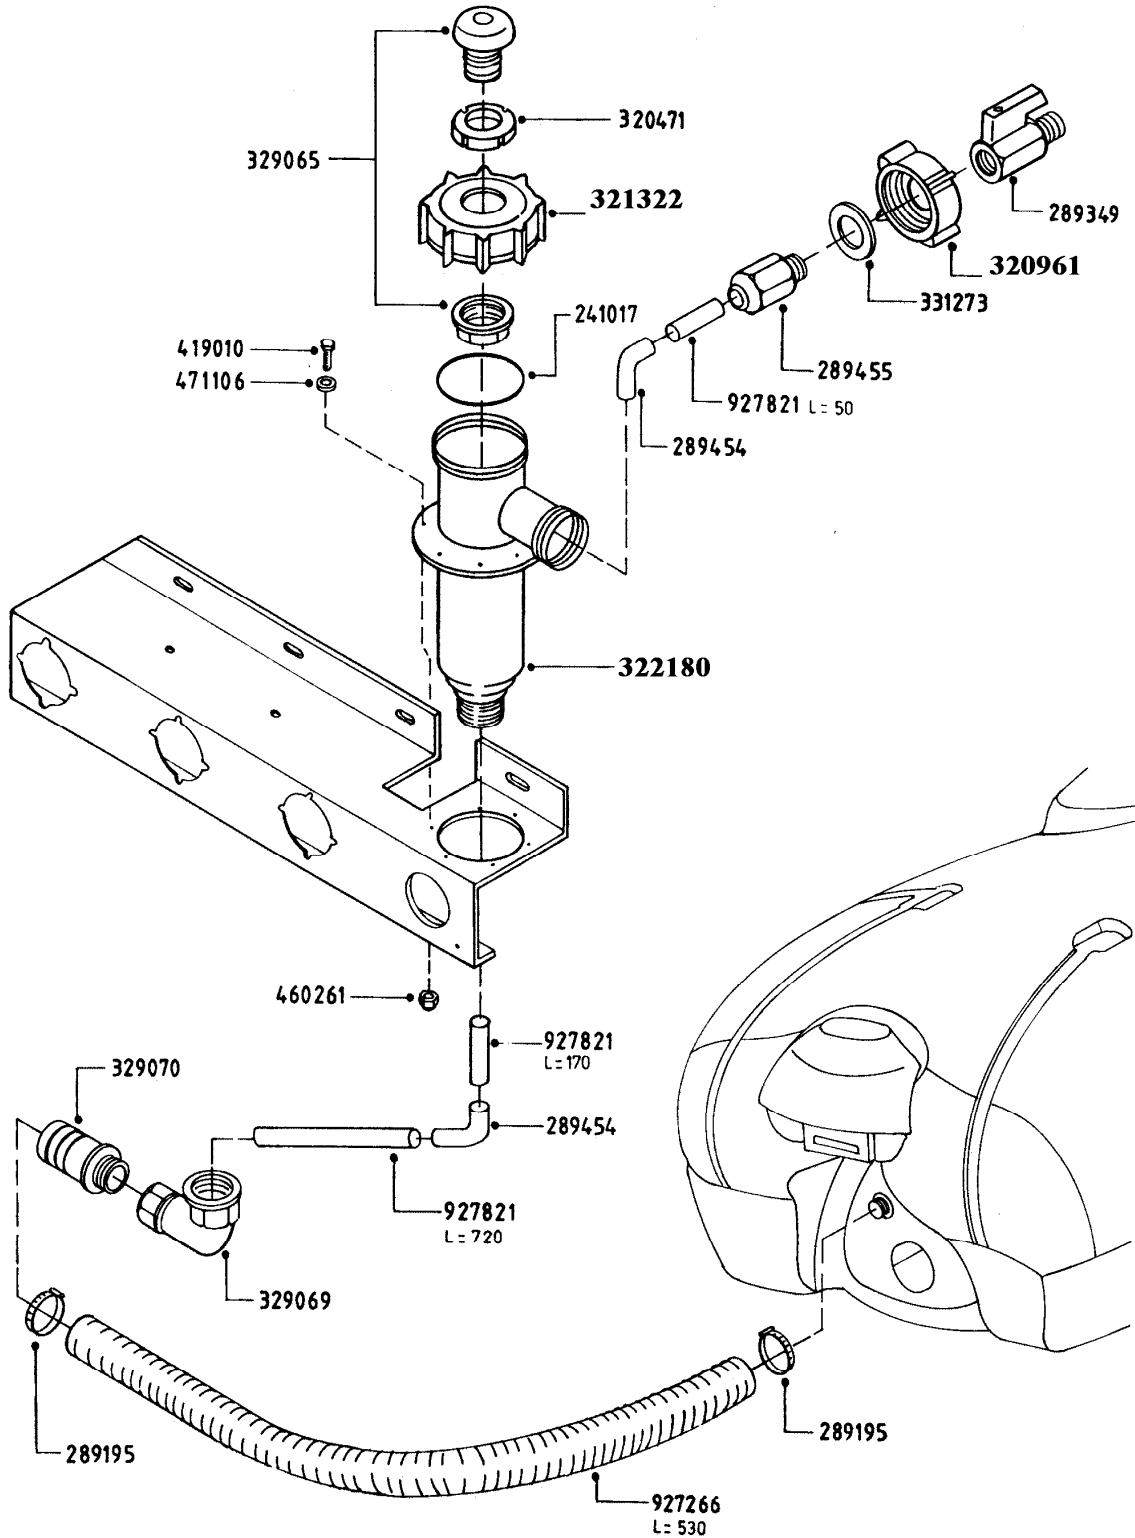

parts-n°	order qty	description
130403	1	PRESSURE FILTER HOUSE
130404	1	PRESSURE FILTER HOOD
146275	1	BRASS UNION NUT 1/2
149197	1	"HOSETAILD.12,71/2""
169448	1	PRESSUREFILTERSUPPORTMERCURY
231962	1	ELBOW BRASS 1/2"
231966	1	T-PIECE 1/2'
232071	1	HEXAGON NIPPLE 1/2'
242127	1	WASHER D18X11X4
242128	1	O-RING 56X50X3
282015	1	HOSE CLIP
284095	1	PRESSURE FILTER D 45
289350	1	"WINGTAP1/2""M/F"
421046	1	BOLT HEX 8.8 DEL M8X25 FT
460364	1	NUT HEX M8 GALV.
739036	1	HOSEW/FITT.D.12X390080BAR
739436	1	FEEDHOSED12X360DEFLECTOR
739596	1	"HOSEUNITYD.12X45001/2""80B"
739721	1	"HOSEUNITYD.12X42001/2""80B"
739722	1	"HOSEUNITYD.12X49001/2""80B"
927324	1	HOSE R PRESSURE D12-80-200 BAR
927808	1	HOSECABLHEREFLEXD.23M.M.