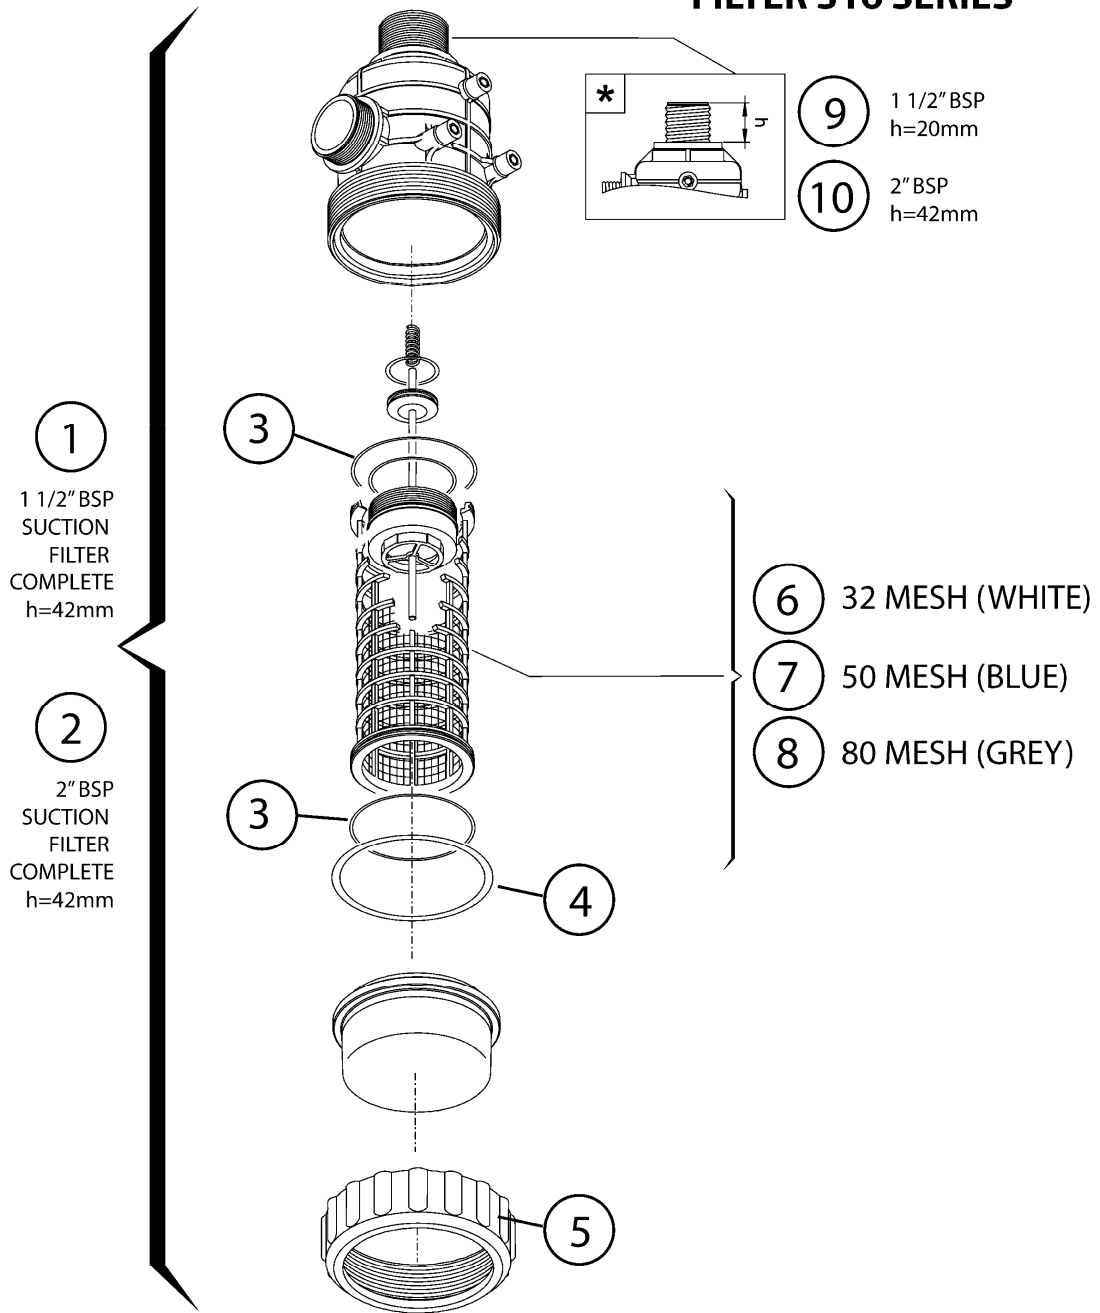

FILTER 316 SERIES

FILTER 316 SERIES
B018-HAU, 19:05:09

Page 1

Date 14.06.2010 14:30

Pos.	parts-n°	order qty	description
2	A316173	1	SUCTION FILTER 2''
1	A316163	1	SUCTION FILTER '200'
3	A316300.060	1	ORING F/SCREEN 316 FILTER
4	A316000.050	1	ORING F/BODY 316 FILTER
5	A316000.040	1	BACK NUT FOR FILTER '200'
9	A316060.010	1	HOUSING 316 FILT 1-1/2
10	A316170.010	1	HOUSING 2"
6	A316002.030	1	FILTER ELEMENT 200MM WHITE
7	A316003.030	1	FILTER ELEMENT 200MM BLUE
8	A3160035.030	1	FILTER ELEMENT 200 GREY