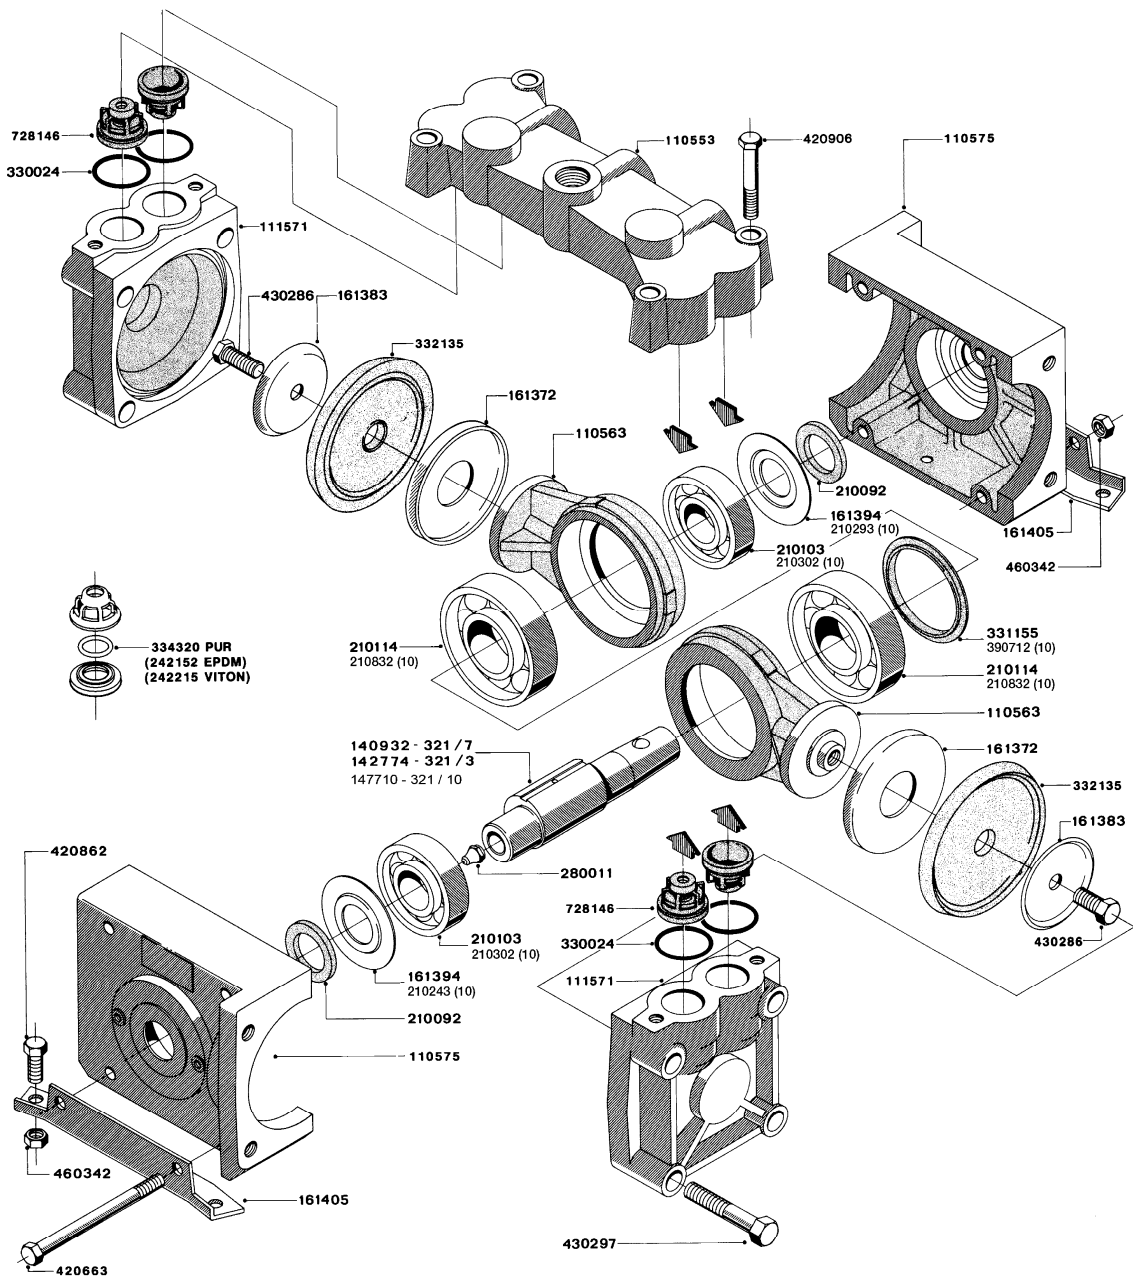

A17

321
A017, 08:03:07

parts-n°	order qty	description
110553	1	VALVE COVER MDL 320 PAINTED
110563	1	CONNECTING ROD MODEL 320
110575	1	PUMP CASING 320
111571	1	DIAPHRAGM COVER MODEL 321 PAIN
140932	1	CRANK SHAFT 320/7
142774	1	CRANK SHAFT 320/3
147710	1	CRANK SHAFT 321/10 GG 540
161372	1	DIAPHRAGM BACKING DISC, 320-361
161383	1	DIAPHRAGM UPPER DISC, 320-361
161394	1	DUST PLATE, MODEL 320
161405	1	FOOT 320
210092	1	SEAL FELT D43/30X5
210103	1	BEARING BALL 6306
210114	1	BEARING BALL 6308
210243	1	SEAL OIL 35 X 47 X 7
210302	1	BALL BEARING 6207
210832	1	ROLLER BEARING 90/50X23 NU2210
242152	1	O-RING D18.2X3 EPDM
242215	1	O-RING D18X3 VITON
280011	1	GREASE NIPPLE 1/8' H TR
330024	1	O-RING D41,1/D34.5 X 3,5
331155	1	SPACER, MODEL 320
334320	1	O-RING D18X3 POLYURETHANE
33511400	1	DIAPHRAGM 361/363 pur 2006
390712	1	DISTANCERING D.84,5/66X2 (P321
420663	1	BOLT HEX 8.8 DEL M10X120
420862	1	BOLT HEX 8.8 DEL M10X16 FT
420906	1	BOLT HEX 8.8 DEL M10X60
430286	1	BOLT HEX 8.8 DEL M12X30 FT
430297	1	BOLT HEX 8.8 RAW M14X65
460342	1	NUT HEX M10
728146	1	VALVE FOR 361(726890/707932)