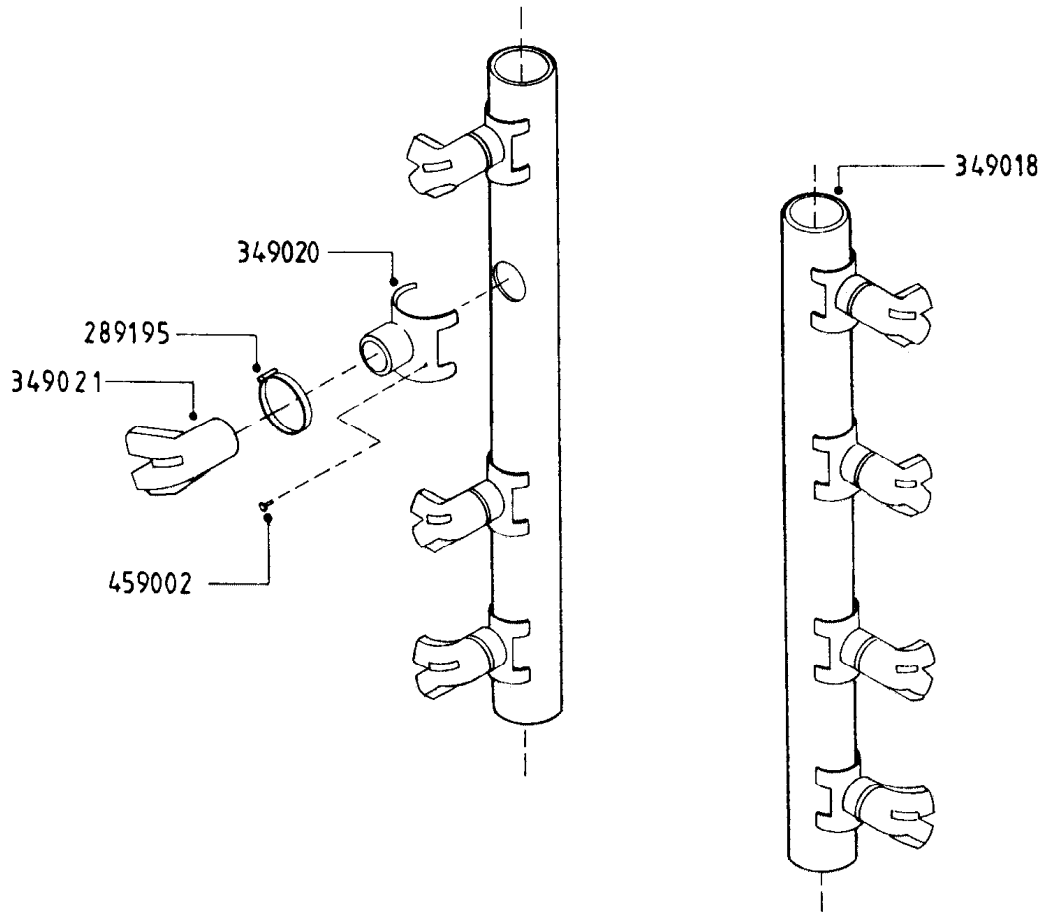

PARALFLOW D100
9_105, 20:2--:0

Page 0

Date 14.06.2010 14:30