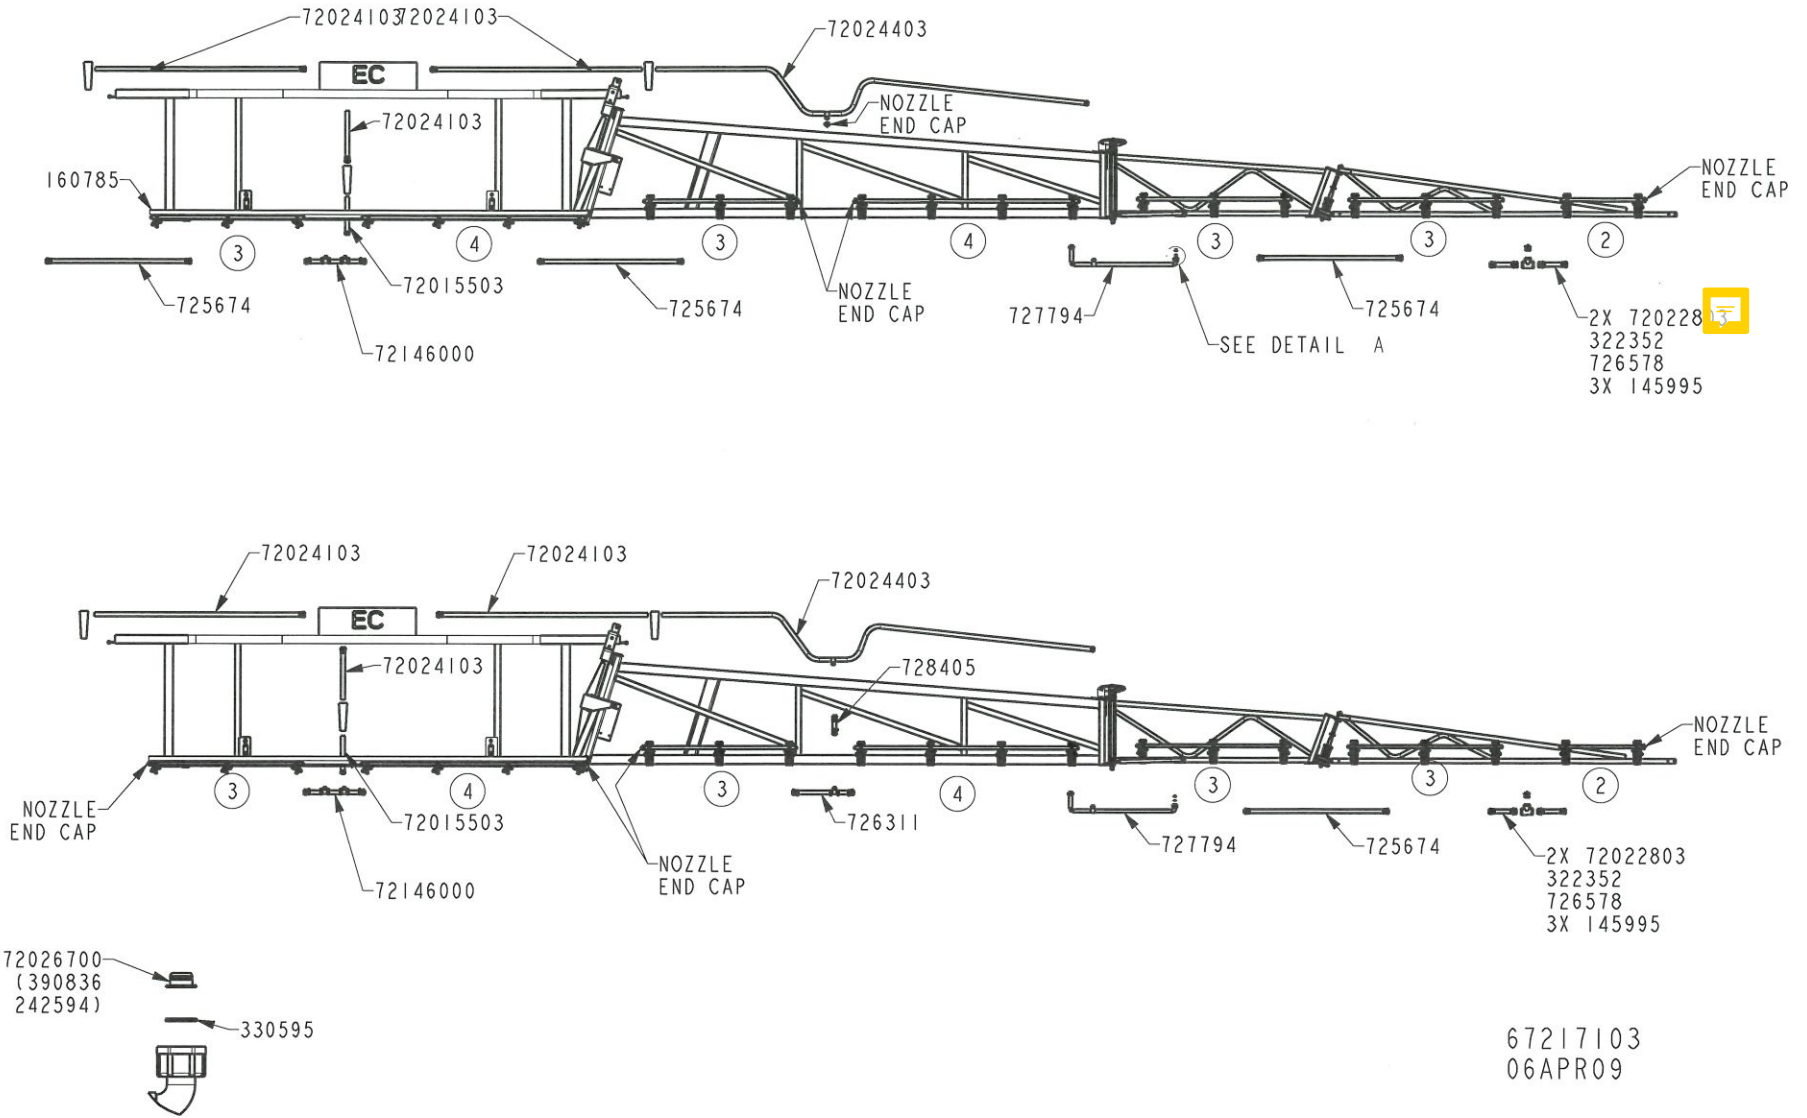

60" 3PT 37 NOZZLE 3 FEED
ON CENTER

SINGLE NOZZLE CARTON 82605103
TRIPLE NOZZLE CARTON 82605203

2X 7202283
322352
726578
3X 145995

2X 72022803
322352
726578
3X 145995

67217103
06APR09

DETAIL A
BOTH BOOMS LAYOUTS
SCALE 1:4