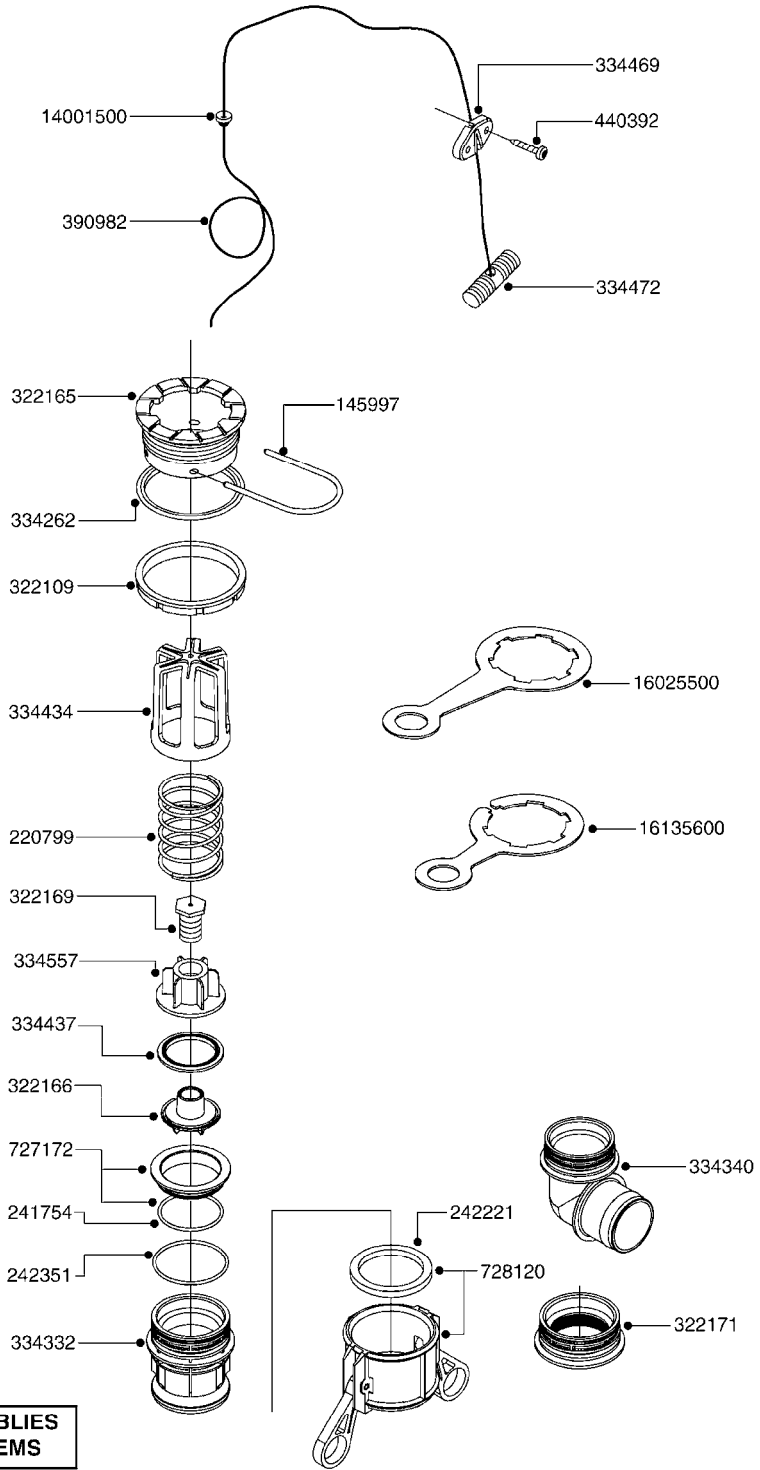

CLEAN WATER TANK
G110-HIN, 26:06:06

COMPLETE TANK ASSY : 722072

G110

CLEAN WATER TANK
G110-HIN, 26:06:06

Page 1

Date 06.04.2015 13:06

parts-n°	order qty	description
161370	1	BKT.CLEAN WATER BOTT. VALVE
179989	1	BRKT. F. 3 GAL. TANK
281551	1	BALL VALVE 1/2"
320084	1	FITT.DK NUT 1/2" BSP
320482	1	FITT.DK ELB. 1/2" BSP 60 DEG.
321296	1	FITT.DK BULKHEAD 1/2" BSP SING
321307	1	FITT.DK NUT 1/2" BSP JAMB
321742	1	FITT.DK BULKHEAD 1/2' BSP
330212	1	O-RING D19/D14X2.4 F.1/2"NUT
330687	1	FITT.DK HB 1/2" F. 1/2" NUT
332592	1	O-RING D26/D20X3
334534	1	CLAMP HOSE PLASTIC 1/2"
420604	1	BOLT HEX 8.8 DEL M10X25 FT DIN933
420626	1	BOLT HEX 8.8 DEL M10X20 FT
421046	1	BOLT HEX 8.8 DEL M8X25 FT A2 DIN933
430721	1	BOLT HEX 8.8 DEL M12X40 FT
430802	1	BOLT HEX 8.8 DEL M12X75
430846	1	BOLT HEX 8.8 DEL M12X80
430870	1	BOLT HEX 8.8 DEL M12X55 FT
460364	1	NUT HEX M8 GALV.
460423	1	NUT HEX M10X1.5 LOCK
460703	1	NUT HEX M12X1.75 LOCK DIN985
471127	1	WASHER D24/D13X2.5 STAINLESS
614396	1	CLEAN WATER BRACKET MB
614409	1	BRACKET FOR FOAM MARKER
717577	1	VALVE F.CLEAN WATER TANK
722072	1	CLEAN WATER TANK W FRAME & TAP
725901	1	LID F.WATER BOTTLE VENTED
927269	1	HOSE R X PVC X 1/2 X 0012"
10091103	1	BOLT HEX 3/8 NC GR.2 03.00'
10171703	1	BOLT HEX 3/8 NC GR.2 03.50"
10212903	1	NUT HEX NC (NYLON LOCK) 3/8"
10511303	1	FLATBAR L350/17DEG.CLEAN WATER
10511403	1	FLATBAR 104MM CLEAN WATER
10511503	1	BKT.CLEAN WATER MOUNT EAGLE
10598403	1	BOLT HEX HCS3/8-16 X 4 Z 5
63026303	1	CLEAN WATER TANK BRKT, ATV

COMPLETE ASSEMBLIES
WHOLEGOODS ITEMS

727617 - COMPLETE ASSEMBLY (2" BSP THREADED FITTING & 126" CORD)
727742 - COMPLETE ASSEMBLY (2-1/2" ELBOW & 157.5" CORD)

G120

DRAIN ASSEMBLY-PULL CORD TYPE
G120-HIN, 05:04:12