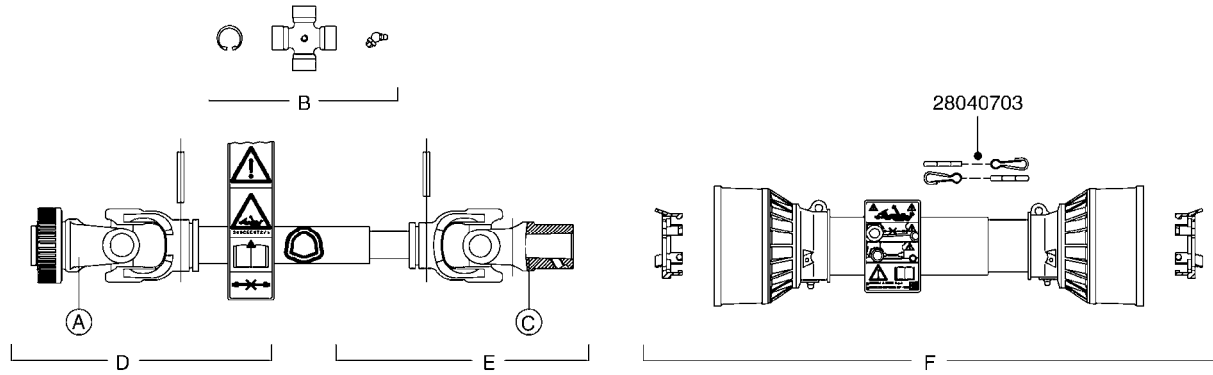

PTO	TRACTOR	IMPLEMENT	LENGTH	A	B	C	D	E	F
28020203	1-3/4" 20-SPLINE	1-3/8" 21-SPLINE	860/1313	28015703	28009403	28040603	28015803	28015903	28016003
28020303	1-3/8" 21-SPLINE	1-3/8" 21-SPLINE	860/1328	28015103	28015203	28015303	28015403	28015503	28015603
829445	1-3/8" 6-SPLINE	1-3/8" 6-SPLINE	810/1219	284041	289045	289041	28016703	28016803	289050
829446	1-3/8" 6-SPLINE	1-3/8" 6-SPLINE	810/1230	289040	284041	289040	28016203	28016303	289049
829480	1-3/8" 21-SPLINE	1-3/8" 21-SPLINE	1210/1912	28005200	289042	28005800	28006700	28007300	28008100
829482 *	1-3/8" 6-SPLINE	Ø25 CONE 3	610/912	28005400	289042	28006000	28008500	28007500	28008600
829483 *	1-3/8" 6-SPLINE	Ø30 CONE 4	610/912	28005400	289042	28006100	28008500	-	28008600
829484 *	1-3/8" 6-SPLINE	1-3/8" 6-SPLINE	610/912	28005400	289042	28006200	28008500	-	28008600
829486	1-3/8" 6-SPLINE	Ø30 CONE 4	860/1328	28005400	289042	28006100	28006900	-	28008100
829487 *	1-3/8" 6-SPLINE	1-3/8" 6-SPLINE	860/1328	28005400	289042	28006200	28006900	-	28008100
829490	1-3/8" 6-SPLINE	Ø30 CONE 4	1210/1912	28005400	289042	28006100	28006900	-	28008100
829491	1-3/8" 6-SPLINE	Ø1"	610/912	28005400	289042	28006300	28008500	28007800	28008600
829502 *	1-3/8" 6-SPLINE	1-3/8" 6-SPLINE	1210/1912	28068800	28069700	28073000	-	-	28072800

* Supplier changed in 2011 - see page A560 for "AMA" PTO's (yellow and black shields).

A480