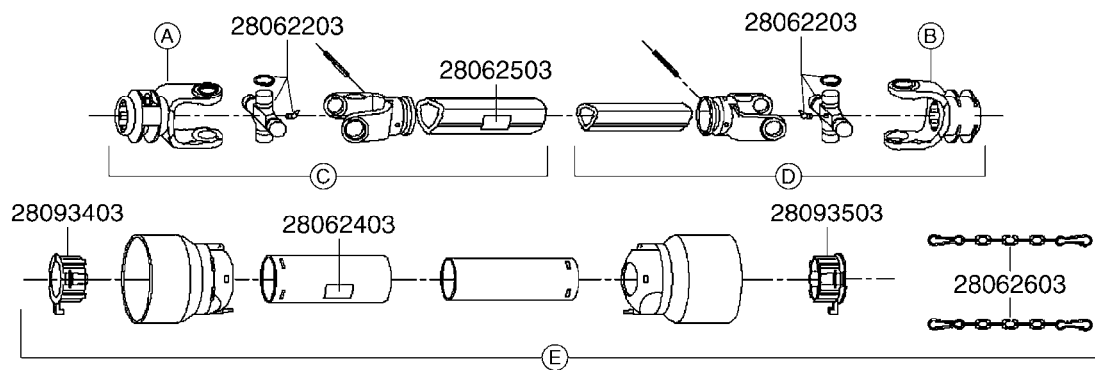

A485

PTO SHAFTS - BONDIOLI CENT.
A485-HIN, 20:01:14

Page 1

Date 06.04.2015 13:05

parts-n°	order qty	description
289042	1	UNIV. JOINT 22x54mm
420641	1	BOLT HEX 8.8 DEL M8X35
450015	1	SCREW ALLAN 3/8'X5/8' BLACK
460143	1	NUT HEX M8 LOCK A2 DIN985
28009803	1	PTO PIN TUBE RETAINER OUTER
28009903	1	PTO TUBE RETAINER INNER
28010103	1	PTO YOKE F.INNER TUBE CV PTO
28021403	1	PTO 1"STR/1-3/8" 6SPL B&P
28021503	1	PTO 1"STR/1-3/8" 21SPL B&P
28021603	1	PTO 1"STR/1-3/4" 20SPL B&P
28027903	1	PTO BALL LOCK.KIT F.1-3/8 YOKE
28040503	1	UNIV. JOINT 27x74.6mm
28040703	1	SAFETY CHAIN F.CV BLACK PTO
28041803	1	DECAL DANGER GUARD MISSING
28041903	1	DECAL DANGER ROT.DRIVELINE
28056703	1	PTO YOKE #1 1-3/8" X 6 SPLINE
28056803	1	PTO YOKE #1 1-3/8" X 21 SPLINE
28056903	1	PTO YOKE #4 1-3/8" X 20 SPLINE
28057003	1	PTO TUBE YOKE #1-G1 OUTER
28057103	1	PTO TUBE YOKE #4-G4 OUTER
28057203	1	PTO PIN TUBE RETAINER OUTER
28057303	1	PTO TUBE OUTER #1 745MM
28057403	1	PTO TUBE OUTER #4 720MM
28057503	1	PTO TUBE INNER #1 745MM
28057603	1	PTO TUBE INNER #4 720MM
28057703	1	PTO TUBE RETAINER INNER
28057803	1	PTO TUBE YOKE #1 Ø=1"
28057903	1	PTO TUBE YOKE #4 Ø=1"
28058003	1	PTO HALF SAFETY SHIELD OUTER
28058103	1	PTO HALF SAFETY SHIELD OUTER
28058203	1	PTO HALF SAFETY SHIELD INNER
28058303	1	PTO HALF SAFETY SHIELD INNER
28058403	1	PTO BALL LOCK.KIT F.1-3/4 YOKE
28058503	1	PTO TUBE YOKE #1-G1 INNER