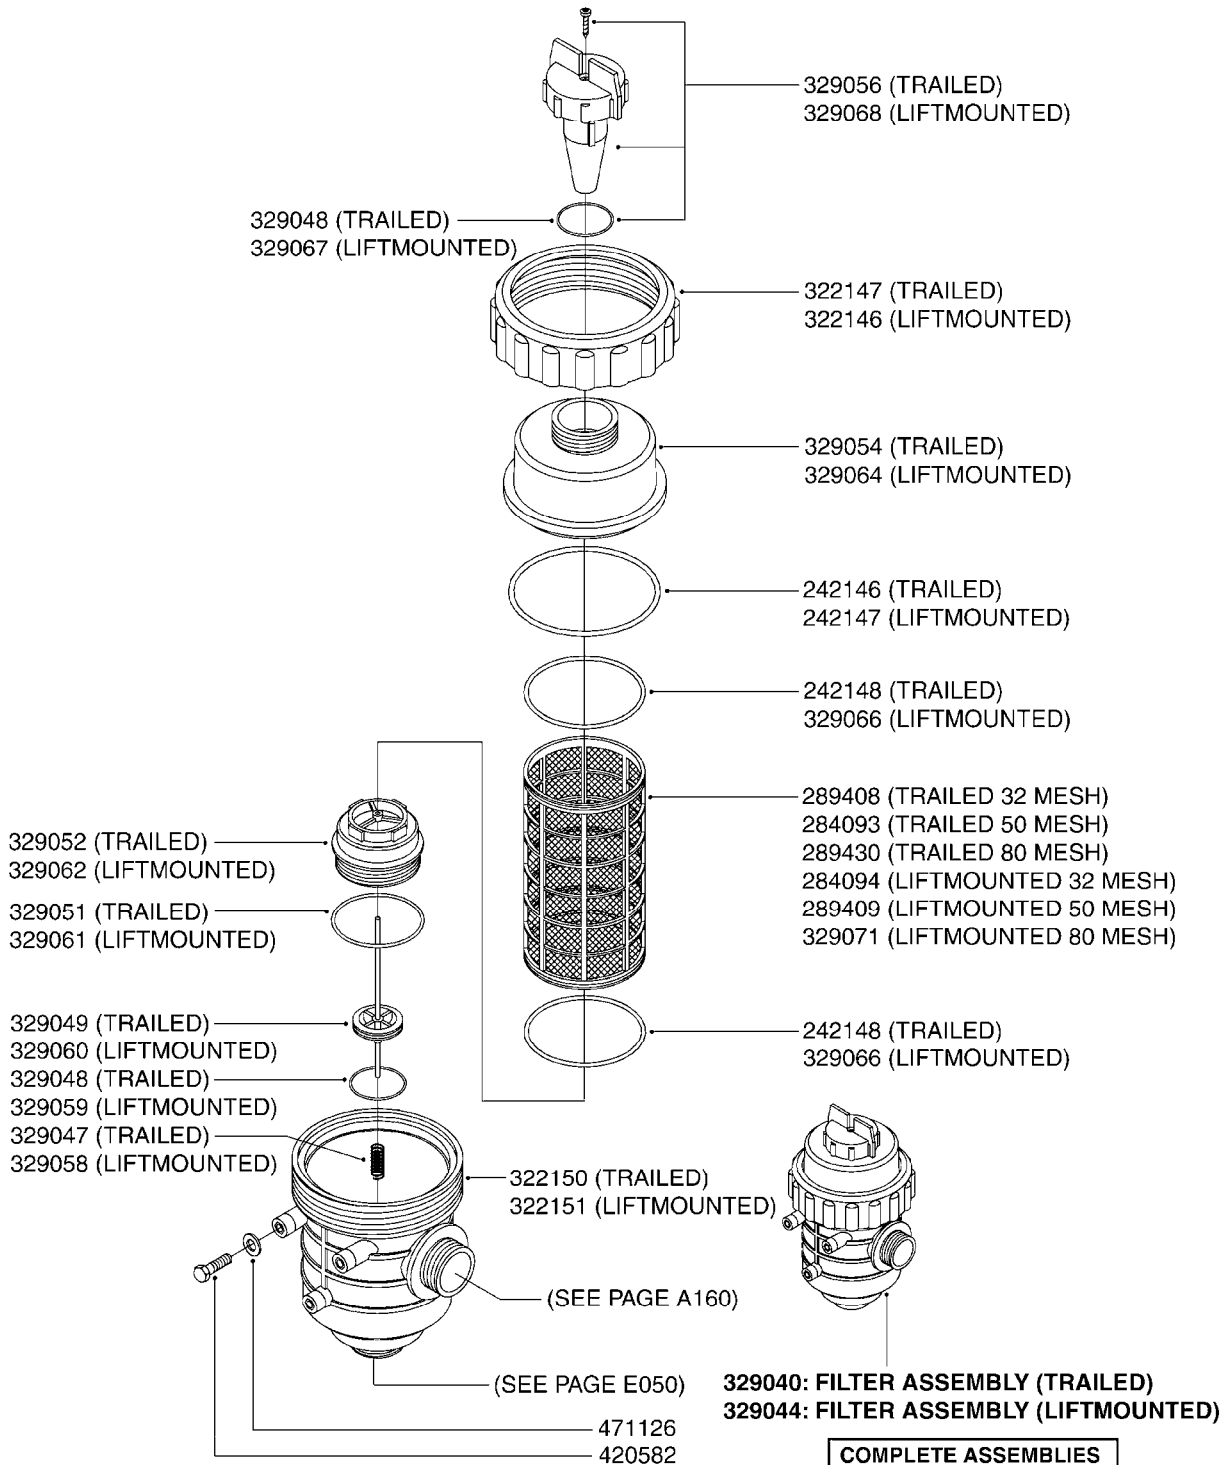

B110

BK-180 REMOTE CONTROL CABLE
B110-HIN, 01:01:01

Page 1

Date 06.04.2015 13:06

parts-n°	order qty	description
142516	1	SCREW SET M10 BENT F. LOCKING
142881	1	WIRE HOLDER FOR REMOTE CONTROL
142892	1	END NIPPLE F.REMOTE CABLE
281536	1	ALLEN WRENCH 3MM
410605	1	BOLT HEX 8.8 DEL M6X80
420604	1	BOLT HEX 8.8 DEL M10X25 FT DIN933
450564	1	SCREW M6X12 ALLEN
460261	1	NUT HEX M6X1 LOCK A2 DIN985
460423	1	NUT HEX M10X1.5 LOCK
471122	1	WASHER D20/D10.5X2 SS
611693	1	ARM FOR REMOTE CONTROL BK180
612124	1	BRACKET FOR OP.UNIT F REM.CTR
612566	1	MOUNT BRACKET F.FAN CABLE ASSY
612754	1	HANDLE FOR REMOTE CONTROL
715444	1	REMOTE CONTROL CABLE COMPLETE
715466	1	MOUNTING PLATE
833567	1	REMOTE CONTROL ON/OFF BK 180