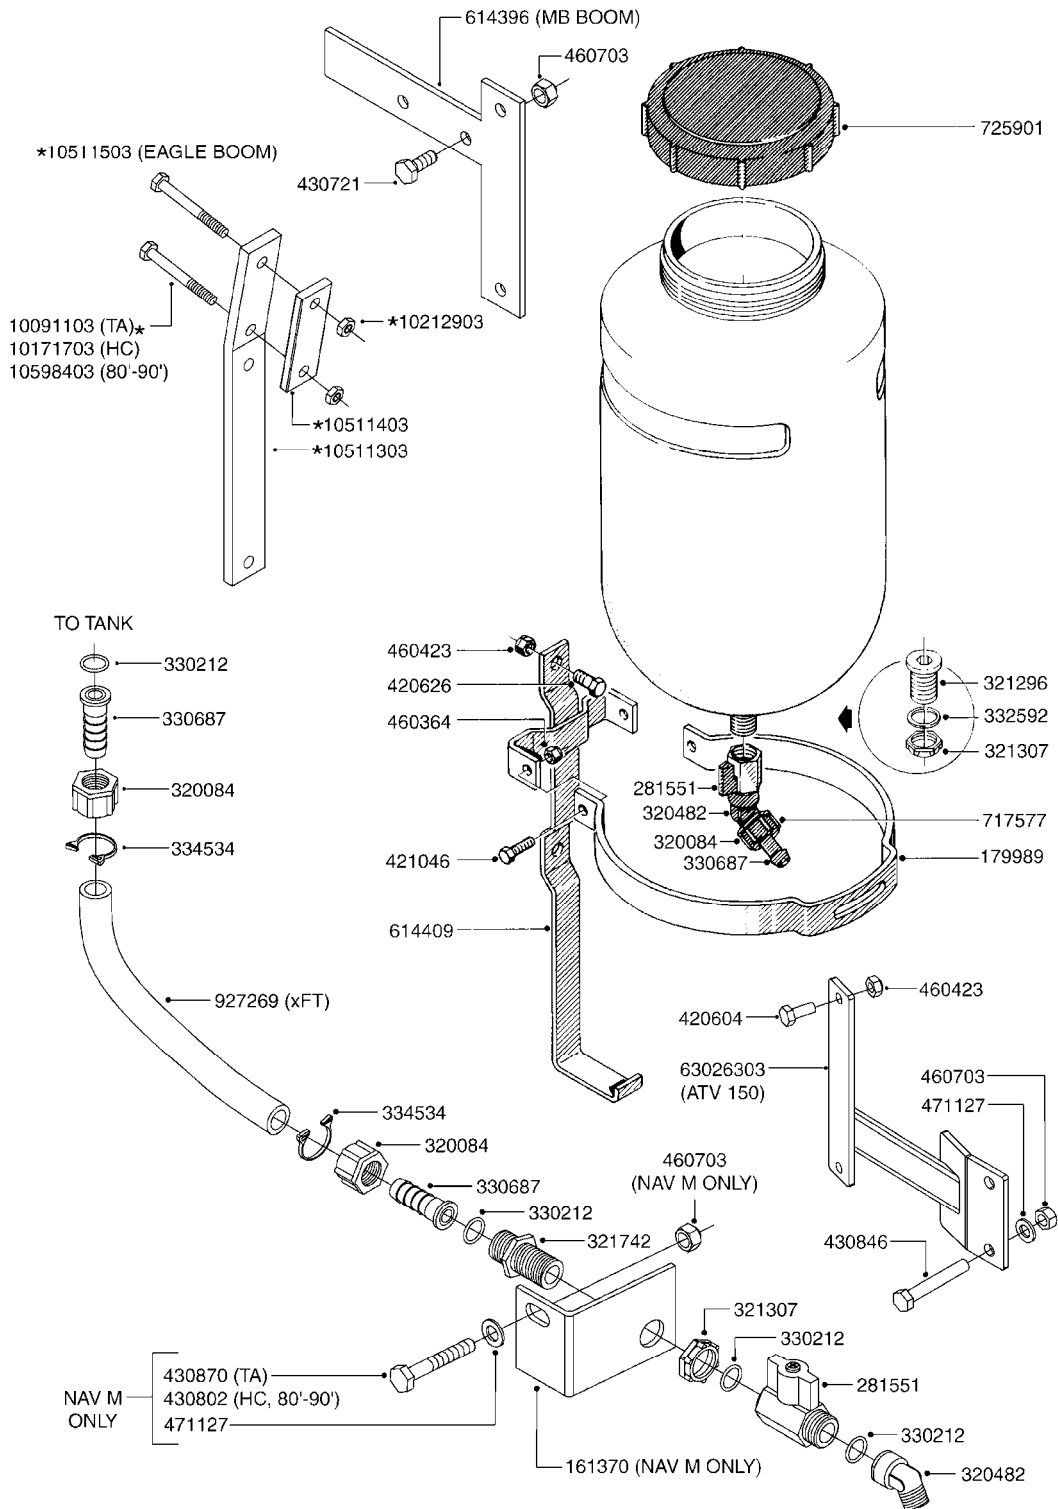

CLEAN WATER TANK
G110-HIN, 26:06:06

COMPLETE TANK ASSY : 722072

G110

CLEAN WATER TANK
G110-HIN, 26:06:06

Page 1

Date 06.04.2015 13:06

parts-n°	order qty	description
161370	1	BKT.CLEAN WATER BOTT. VALVE
179989	1	BRKT. F. 3 GAL. TANK
281551	1	BALL VALVE 1/2"
320084	1	FITT.DK NUT 1/2" BSP
320482	1	FITT.DK ELB. 1/2" BSP 60 DEG.
321296	1	FITT.DK BULKHEAD 1/2" BSP SING
321307	1	FITT.DK NUT 1/2" BSP JAMB
321742	1	FITT.DK BULKHEAD 1/2' BSP
330212	1	O-RING D19/D14X2.4 F.1/2"NUT
330687	1	FITT.DK HB 1/2" F. 1/2" NUT
332592	1	O-RING D26/D20X3
334534	1	CLAMP HOSE PLASTIC 1/2"
420604	1	BOLT HEX 8.8 DEL M10X25 FT DIN933
420626	1	BOLT HEX 8.8 DEL M10X20 FT
421046	1	BOLT HEX 8.8 DEL M8X25 FT A2 DIN933
430721	1	BOLT HEX 8.8 DEL M12X40 FT
430802	1	BOLT HEX 8.8 DEL M12X75
430846	1	BOLT HEX 8.8 DEL M12X80
430870	1	BOLT HEX 8.8 DEL M12X55 FT
460364	1	NUT HEX M8 GALV.
460423	1	NUT HEX M10X1.5 LOCK
460703	1	NUT HEX M12X1.75 LOCK DIN985
471127	1	WASHER D24/D13X2.5 STAINLESS
614396	1	CLEAN WATER BRACKET MB
614409	1	BRACKET FOR FOAM MARKER
717577	1	VALVE F.CLEAN WATER TANK
722072	1	CLEAN WATER TANK W FRAME & TAP
725901	1	LID F.WATER BOTTLE VENTED
927269	1	HOSE R X PVC X 1/2 X 0012"
10091103	1	BOLT HEX 3/8 NC GR.2 03.00'
10171703	1	BOLT HEX 3/8 NC GR.2 03.50"
10212903	1	NUT HEX NC (NYLON LOCK) 3/8"
10511303	1	FLATBAR L350/17DEG.CLEAN WATER
10511403	1	FLATBAR 104MM CLEAN WATER
10511503	1	BKT.CLEAN WATER MOUNT EAGLE
10598403	1	BOLT HEX HCS3/8-16 X 4 Z 5
63026303	1	CLEAN WATER TANK BRKT, ATV