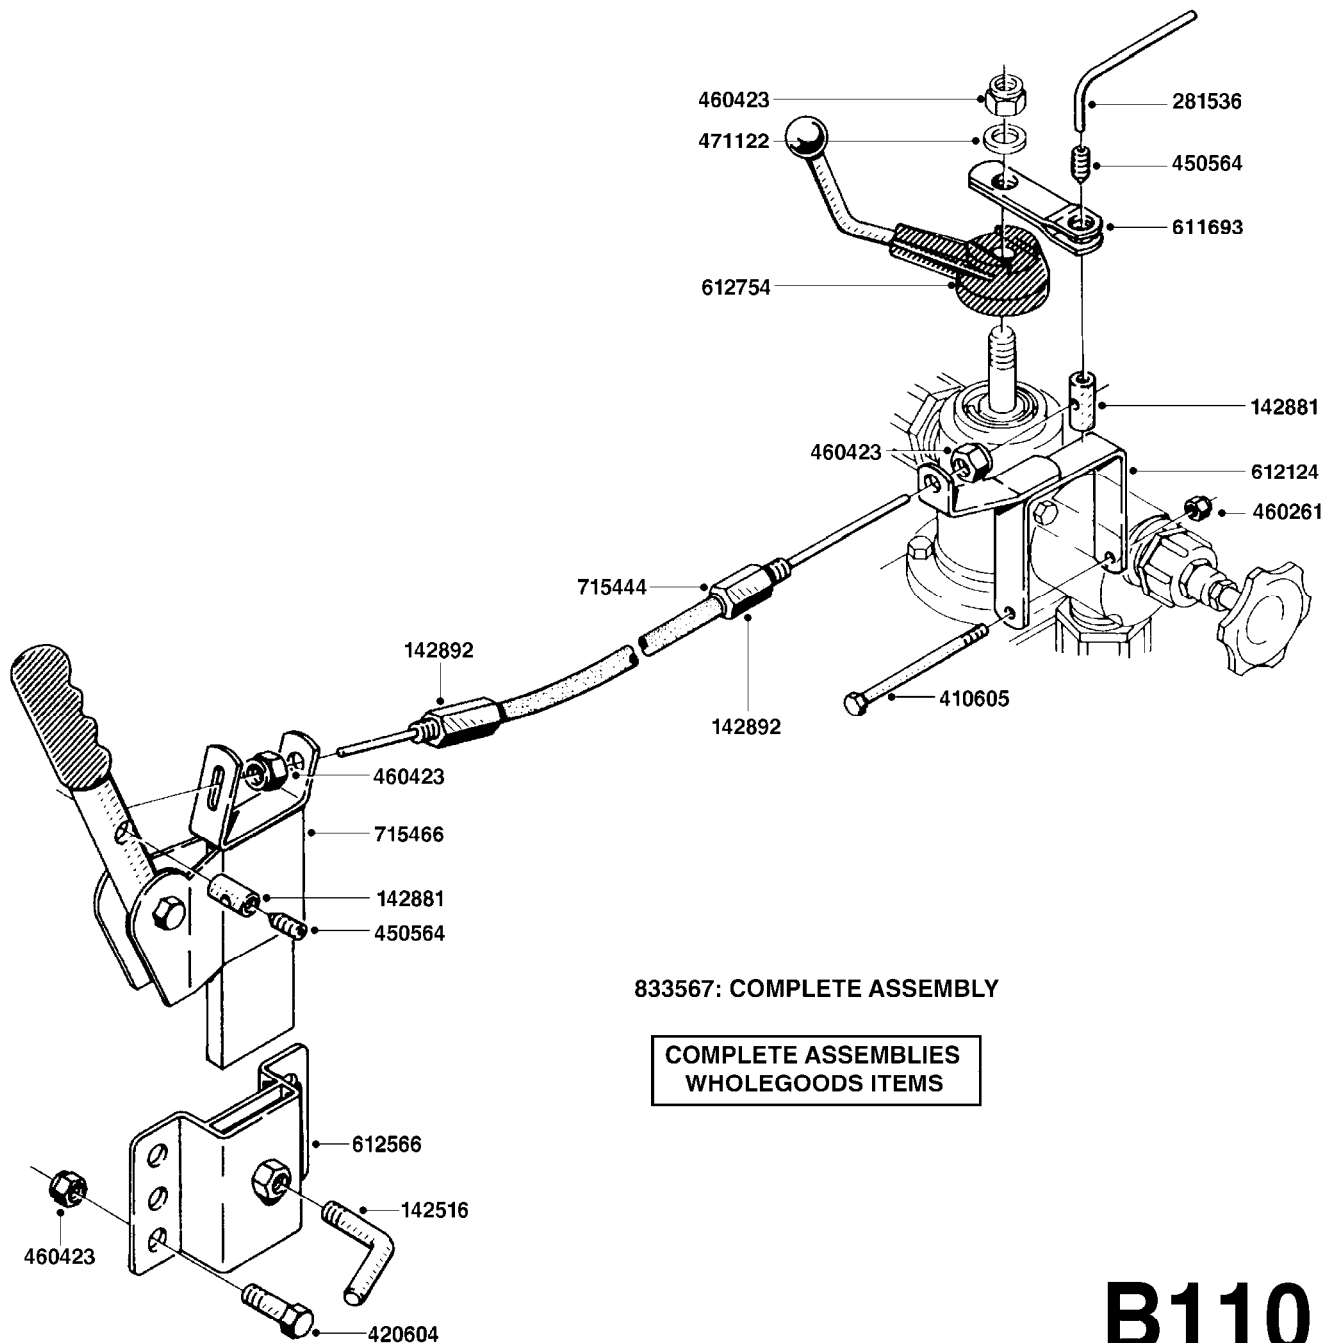

B110

BK-180 REMOTE CONTROL CABLE
B110-HIN, 01:01:01

Page 1

Date 06.04.2015 13:06

parts-n°	order qty	description
142516	1	SCREW SET M10 BENT F. LOCKING
142881	1	WIRE HOLDER FOR REMOTE CONTROL
142892	1	END NIPPLE F.REMOTE CABLE
281536	1	ALLEN WRENCH 3MM
410605	1	BOLT HEX 8.8 DEL M6X80
420604	1	BOLT HEX 8.8 DEL M10X25 FT DIN933
450564	1	SCREW M6X12 ALLEN
460261	1	NUT HEX M6X1 LOCK A2 DIN985
460423	1	NUT HEX M10X1.5 LOCK
471122	1	WASHER D20/D10.5X2 SS
611693	1	ARM FOR REMOTE CONTROL BK180
612124	1	BRACKET FOR OP.UNIT F REM.CTR
612566	1	MOUNT BRACKET F.FAN CABLE ASSY
612754	1	HANDLE FOR REMOTE CONTROL
715444	1	REMOTE CONTROL CABLE COMPLETE
715466	1	MOUNTING PLATE
833567	1	REMOTE CONTROL ON/OFF BK 180