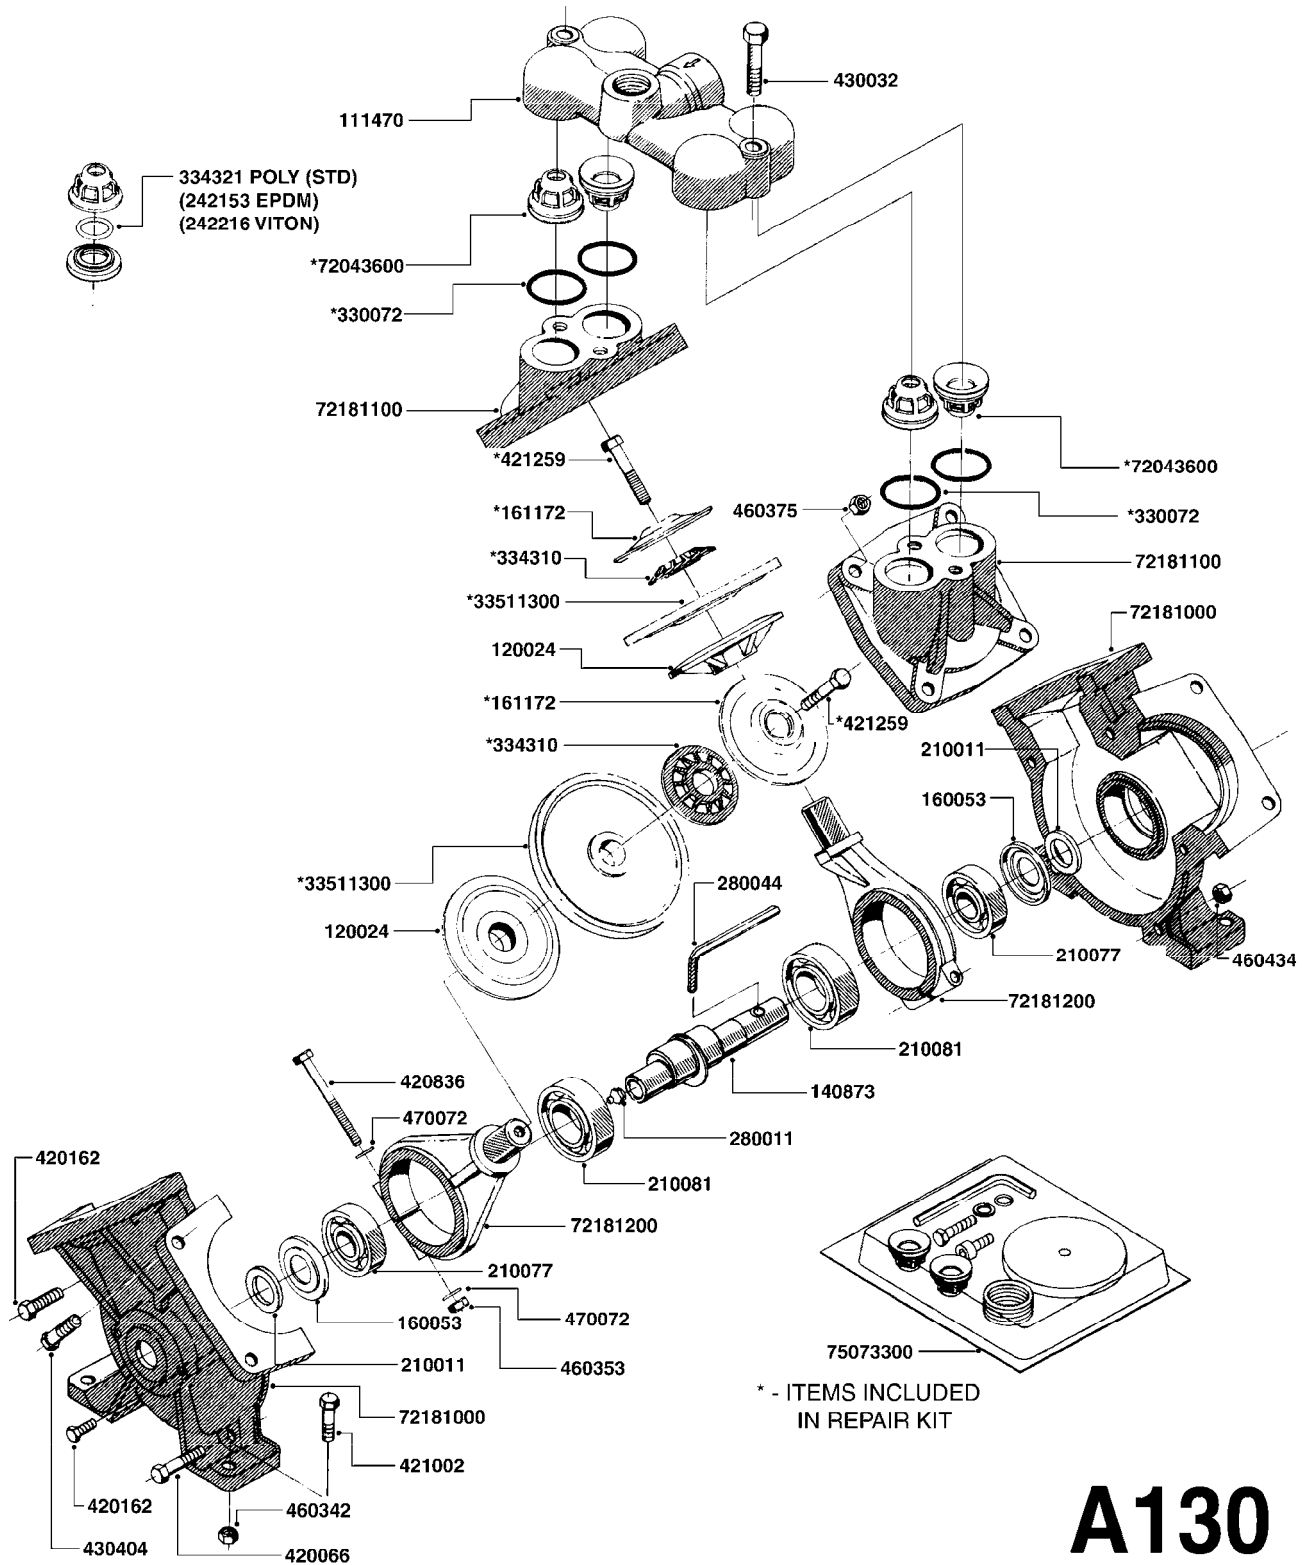

A130

PUMP - 1202 W/MOUNTING BASE
A130-HIN, 27:01:15

Page 1

Date 06.04.2015 13:05

parts-n°	order qty	description
111470	1	VALVE CHAMBER 1202
120024	1	DIAPHRAGM BACK DISC 1200-1300
140873	1	CRANK SHAFT MODEL 1202-9MM
160053	1	DUST PLATE
161172	1	DIAPHRAGM DISC F. 1203/1303
210011	1	SEAL FELT D39/23 X 4
210077	1	BEARING BALL 6305
210081	1	BEARING BALL 6307
242153	1	O-RING D26X4 EPDM
242216	1	O-RING VITON F/1202/1302/462
280011	1	GREASE NIPPLE 1/8' H TR
280044	1	KEY HEXAGON W6 3/16'
330072	1	O-RING D53.5/D45.5X4
334310	1	NYLON WASHER 1202/1302/462
334321	1	O-RING POLY. 34.0x26.0x4.0
420066	1	BOLT HEX 8.8 DEL 3/8"X50MM
420162	1	BOLT HEX 8.8 DEL 3/8"x15MM
420836	1	BOLT HEX 8.8 RAW M8X85
421002	1	BOLT HEX 8.8 DEL M10X30 FT DIN933
421259	1	BOLT HEX UNC7/16"x2.25" 18-8SS
430032	1	BOLT HEX 8.8 RAW 1/2'X55MM
430404	1	BOLT HEX 8.8 DEL M12X50
460342	1	NUT HEX M10 DEL DIN934
460353	1	NUT HEX M8 BLACK
460375	1	NUT HEX M12 BLACK
460434	1	NUT HEX 3/8' NC BLACK
470072	1	WASHER D15/D8X.5 LOCK
33511300	1	DIAPHRAGM 1202-1303 POLY 2006
72043600	1	VALVE FOR 462/463
72181000	1	HOUSING, PUMP, 1203 RED
72181100	1	DIAPHRAGM COVER 1203/1303+BLTS
72181200	1	CONNECTING ROD FOR 1203 W/M12
75073300	1	PUMP KIT 1200/1202 "06"