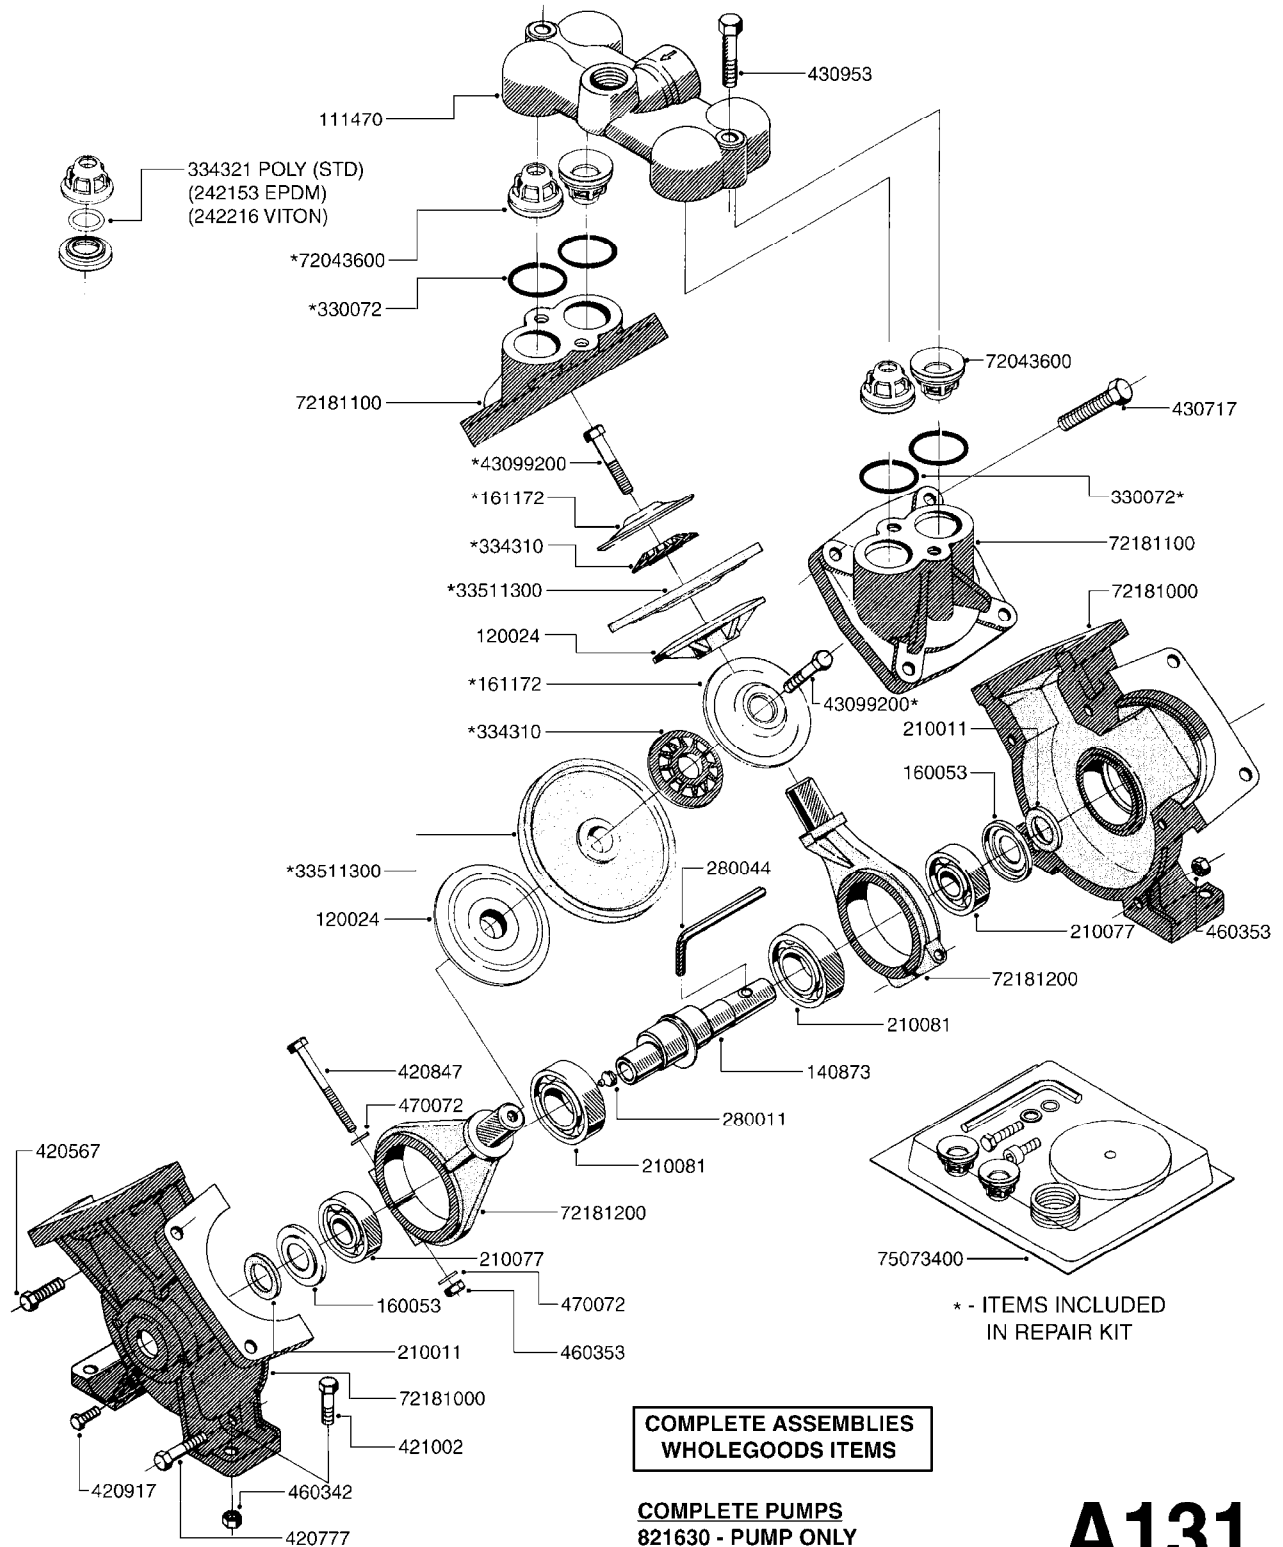

A130

PUMP - 1202 W/MOUNTING BASE
A130-HIN, 27:01:15

Page 1

Date 06.04.2015 13:05

parts-n°	order qty	description
111470	1	VALVE CHAMBER 1202
120024	1	DIAPHRAGM BACK DISC 1200-1300
140873	1	CRANK SHAFT MODEL 1202-9MM
160053	1	DUST PLATE
161172	1	DIAPHRAGM DISC F. 1203/1303
210011	1	SEAL FELT D39/23 X 4
210077	1	BEARING BALL 6305
210081	1	BEARING BALL 6307
242153	1	O-RING D26X4 EPDM
242216	1	O-RING VITON F/1202/1302/462
280011	1	GREASE NIPPLE 1/8' H TR
280044	1	KEY HEXAGON W6 3/16'
330072	1	O-RING D53.5/D45.5X4
334310	1	NYLON WASHER 1202/1302/462
334321	1	O-RING POLY. 34.0x26.0x4.0
420066	1	BOLT HEX 8.8 DEL 3/8"X50MM
420162	1	BOLT HEX 8.8 DEL 3/8"x15MM
420836	1	BOLT HEX 8.8 RAW M8X85
421002	1	BOLT HEX 8.8 DEL M10X30 FT DIN933
421259	1	BOLT HEX UNC7/16"x2.25" 18-8SS
430032	1	BOLT HEX 8.8 RAW 1/2'X55MM
430404	1	BOLT HEX 8.8 DEL M12X50
460342	1	NUT HEX M10 DEL DIN934
460353	1	NUT HEX M8 BLACK
460375	1	NUT HEX M12 BLACK
460434	1	NUT HEX 3/8' NC BLACK
470072	1	WASHER D15/D8X.5 LOCK
33511300	1	DIAPHRAGM 1202-1303 POLY 2006
72043600	1	VALVE FOR 462/463
72181000	1	HOUSING, PUMP, 1203 RED
72181100	1	DIAPHRAGM COVER 1203/1303+BLTS
72181200	1	CONNECTING ROD FOR 1203 W/M12
75073300	1	PUMP KIT 1200/1202 "06"