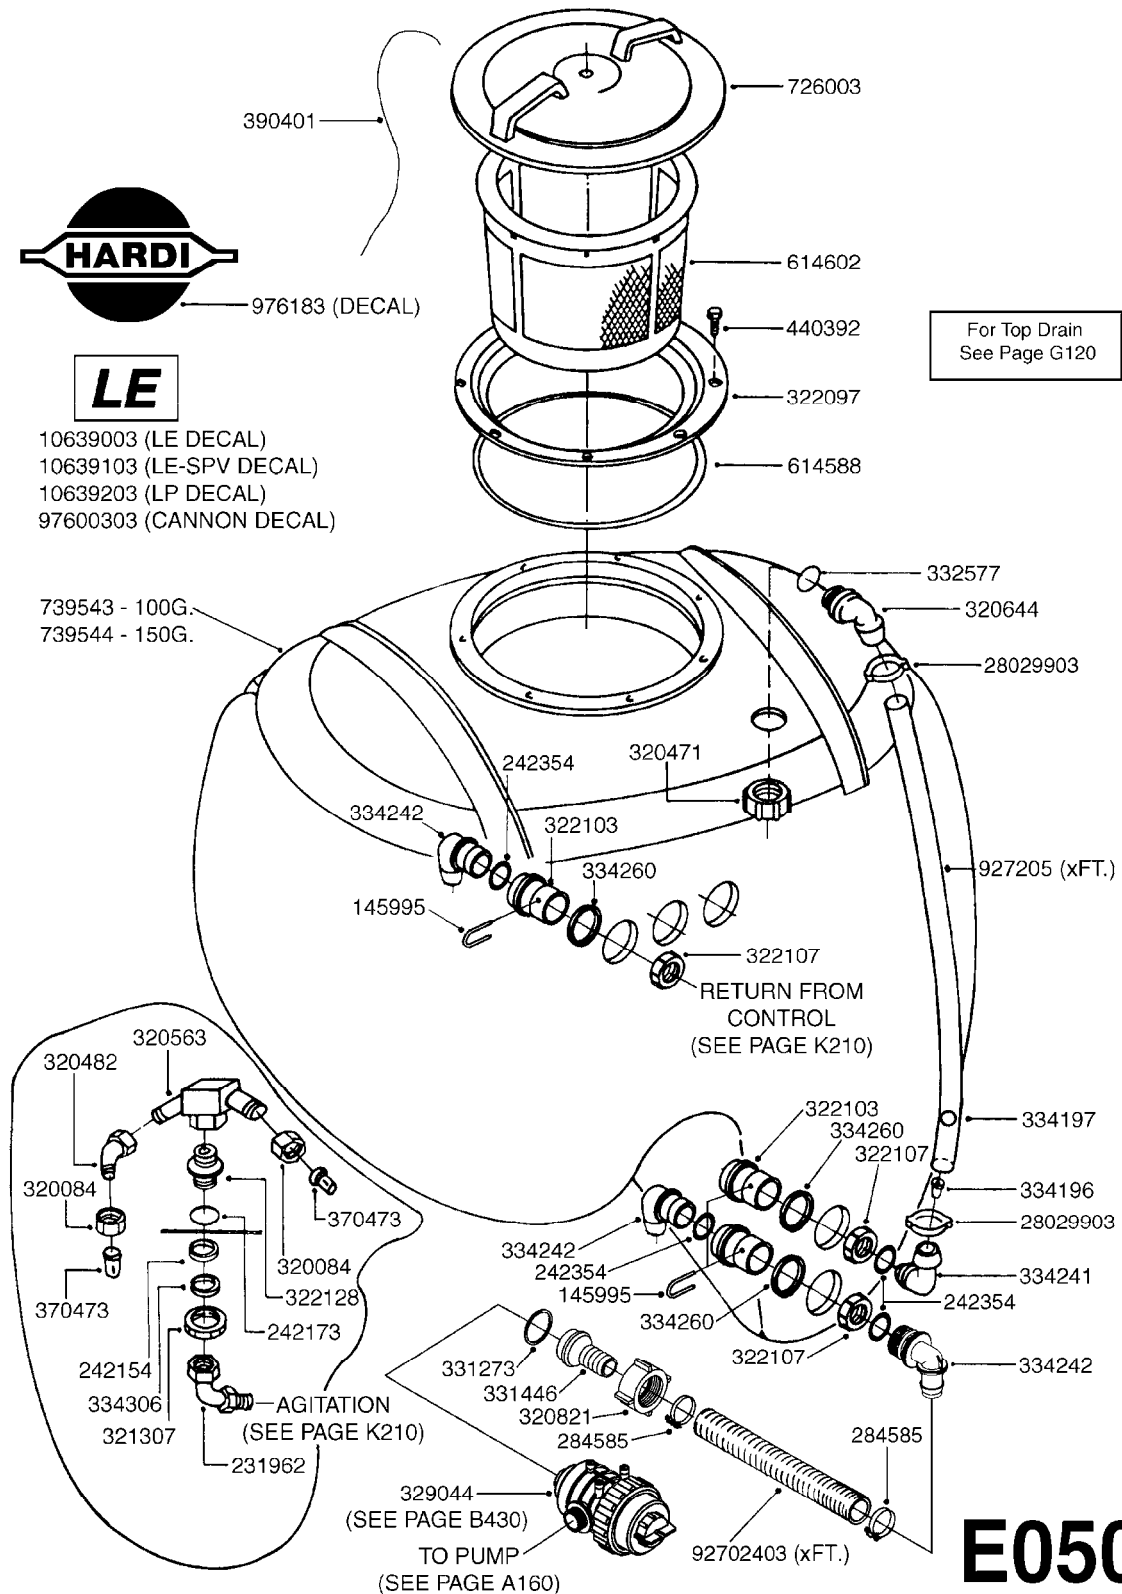

B110

BK-180 REMOTE CONTROL CABLE
B110-HIN, 01:01:01

Page 1

Date 06.04.2015 13:06

parts-n°	order qty	description
142516	1	SCREW SET M10 BENT F. LOCKING
142881	1	WIRE HOLDER FOR REMOTE CONTROL
142892	1	END NIPPLE F.REMOTE CABLE
281536	1	ALLEN WRENCH 3MM
410605	1	BOLT HEX 8.8 DEL M6X80
420604	1	BOLT HEX 8.8 DEL M10X25 FT DIN933
450564	1	SCREW M6X12 ALLEN
460261	1	NUT HEX M6X1 LOCK A2 DIN985
460423	1	NUT HEX M10X1.5 LOCK
471122	1	WASHER D20/D10.5X2 SS
611693	1	ARM FOR REMOTE CONTROL BK180
612124	1	BRACKET FOR OP.UNIT F REM.CTR
612566	1	MOUNT BRACKET F.FAN CABLE ASSY
612754	1	HANDLE FOR REMOTE CONTROL
715444	1	REMOTE CONTROL CABLE COMPLETE
715466	1	MOUNTING PLATE
833567	1	REMOTE CONTROL ON/OFF BK 180

976183 (DECAL)

LE

- 10639003 (LE DECAL)
- 10639103 (LE-SPV DECAL)
- 10639203 (LP DECAL)
- 97600303 (CANNON DECAL)

- 739543 - 100G.
- 739544 - 150G.

For Top Drain
See Page G120

E050

TANK - LE/LE-SPV/LP 100/150
E050-HIN, 07:09:11