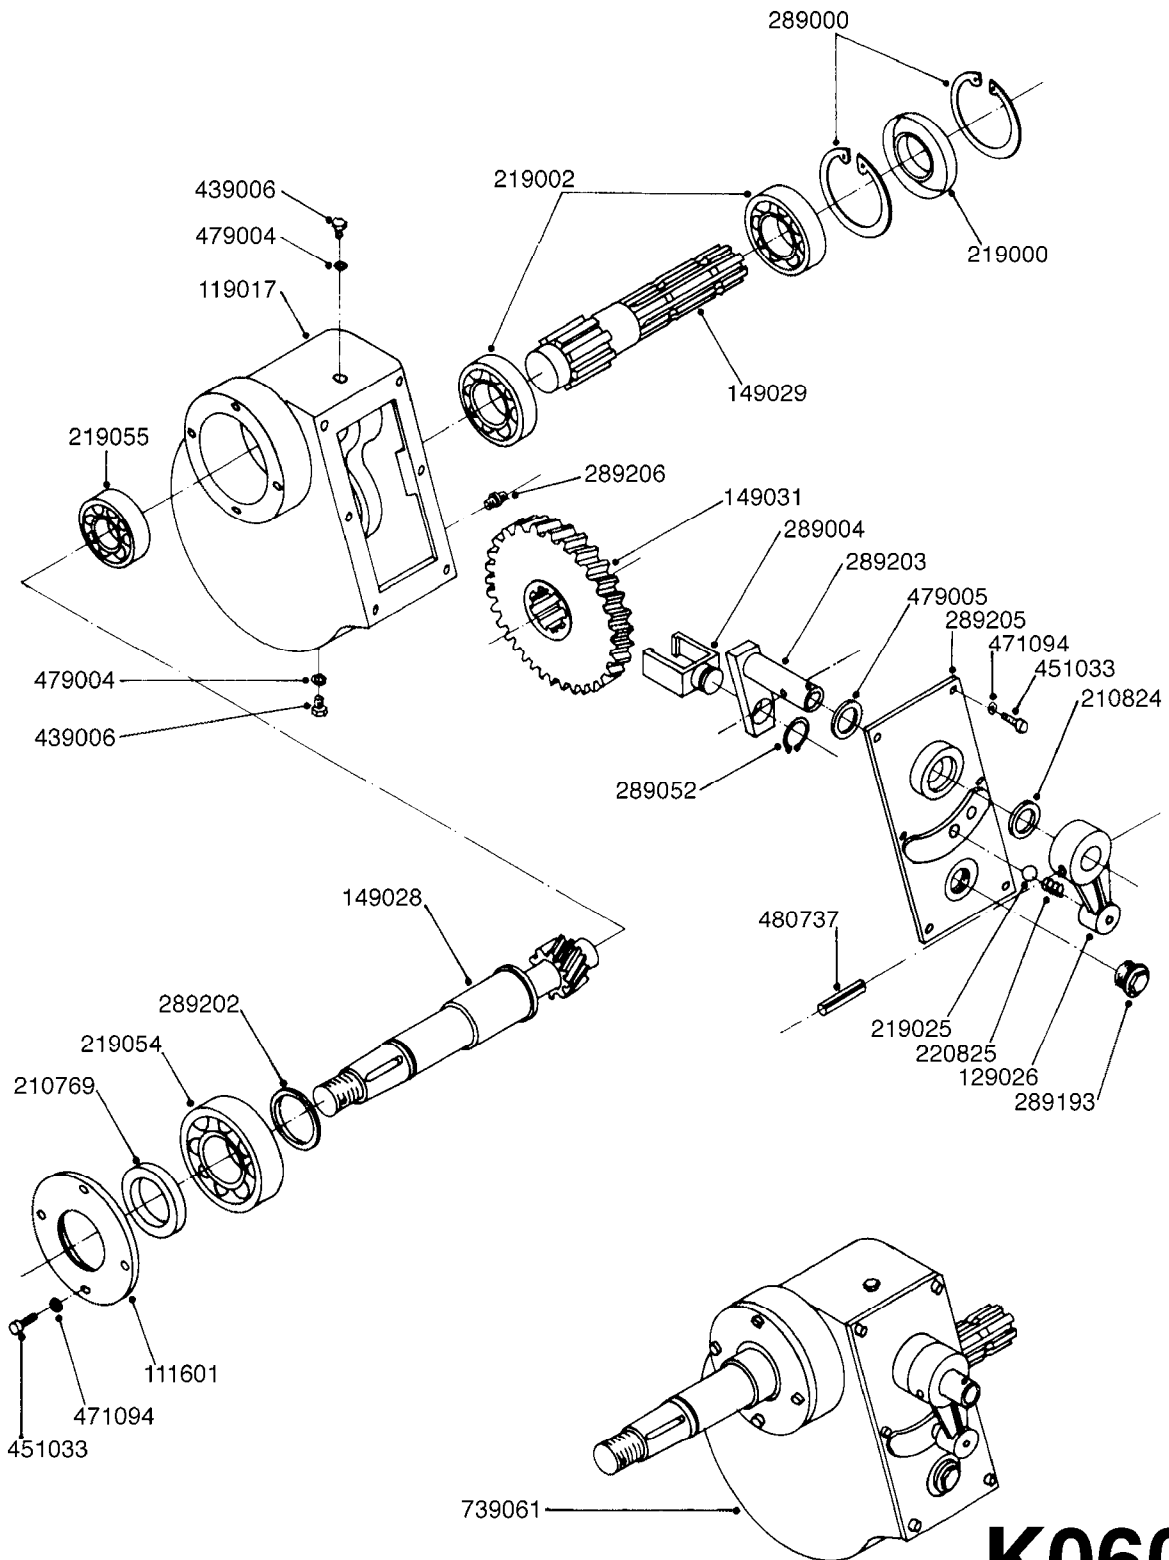

COMPLETE ASSEMBLIES
WHOLEGOODS ITEMS

727617 - COMPLETE ASSEMBLY (2" BSP THREADED FITTING & 126" CORD)
727742 - COMPLETE ASSEMBLY (2-1/2" ELBOW & 157.5" CORD)

G120

DRAIN ASSEMBLY-PULL CORD TYPE
G120-HIN, 05:04:12

Page 1
Date 06.04.2015 13:06

parts-n°	order qty	description
145997	1	FITT.DK S-93 FORK
220799	1	SPRING F.TOP DRAIN
241754	1	O-RING D59.5X3
242221	1	GASKET F. S-93 QUICK COUPLERS
242351	1	O-RING D69.5X3.0 VITON F.S-93
322109	1	FITT.DK S-93 BULKHEAD NUT
322165	1	FITT.DK S-93 BULKHEAD SINGLE
322166	1	VALVE FLAP LOWER PART
322169	1	CORD PLUG F.TOP DRAIN
322171	1	FITT.DK S-93 THREAD INS.2"BSP
334262	1	GASKET F.S-93 BULKHEAD
334332	1	FITT.DK S-93 MALE QUICK COUP.
334340	1	FITT.DK S-93 ELBOW 2.5"
334434	1	CAGE F.SPRING BOTTOM DRAIN ASY
334437	1	SEAL FOR VALVE FLAP
334469	1	CLEVIS F.CORD TOP DRAIN ASSY.
334472	1	HANDLE FOR TOP DRAIN
334557	1	SPRING SEAT TOP DRAIN
390982	1	CORD NYLON 4000MM
440392	1	SCREW 6.3 X 25.0 DIN7981C TORX
727172	1	FITT.DK S-93 SEAT INSERT
727617	1	FITT.DK S-93 BOTTOM VALVE 2'
727742	1	TOP DRAIN CORD TYPE
728120	1	QUICK COUPLER CAP F.S93 DRAIN
14001500	1	GROMMET F.TOP DRAIN CORD
16025500	1	TANK SPACER SIGHT GAUGE
16135600	1	GUIDE FOR SIGHT GAUGE NAV/NCM