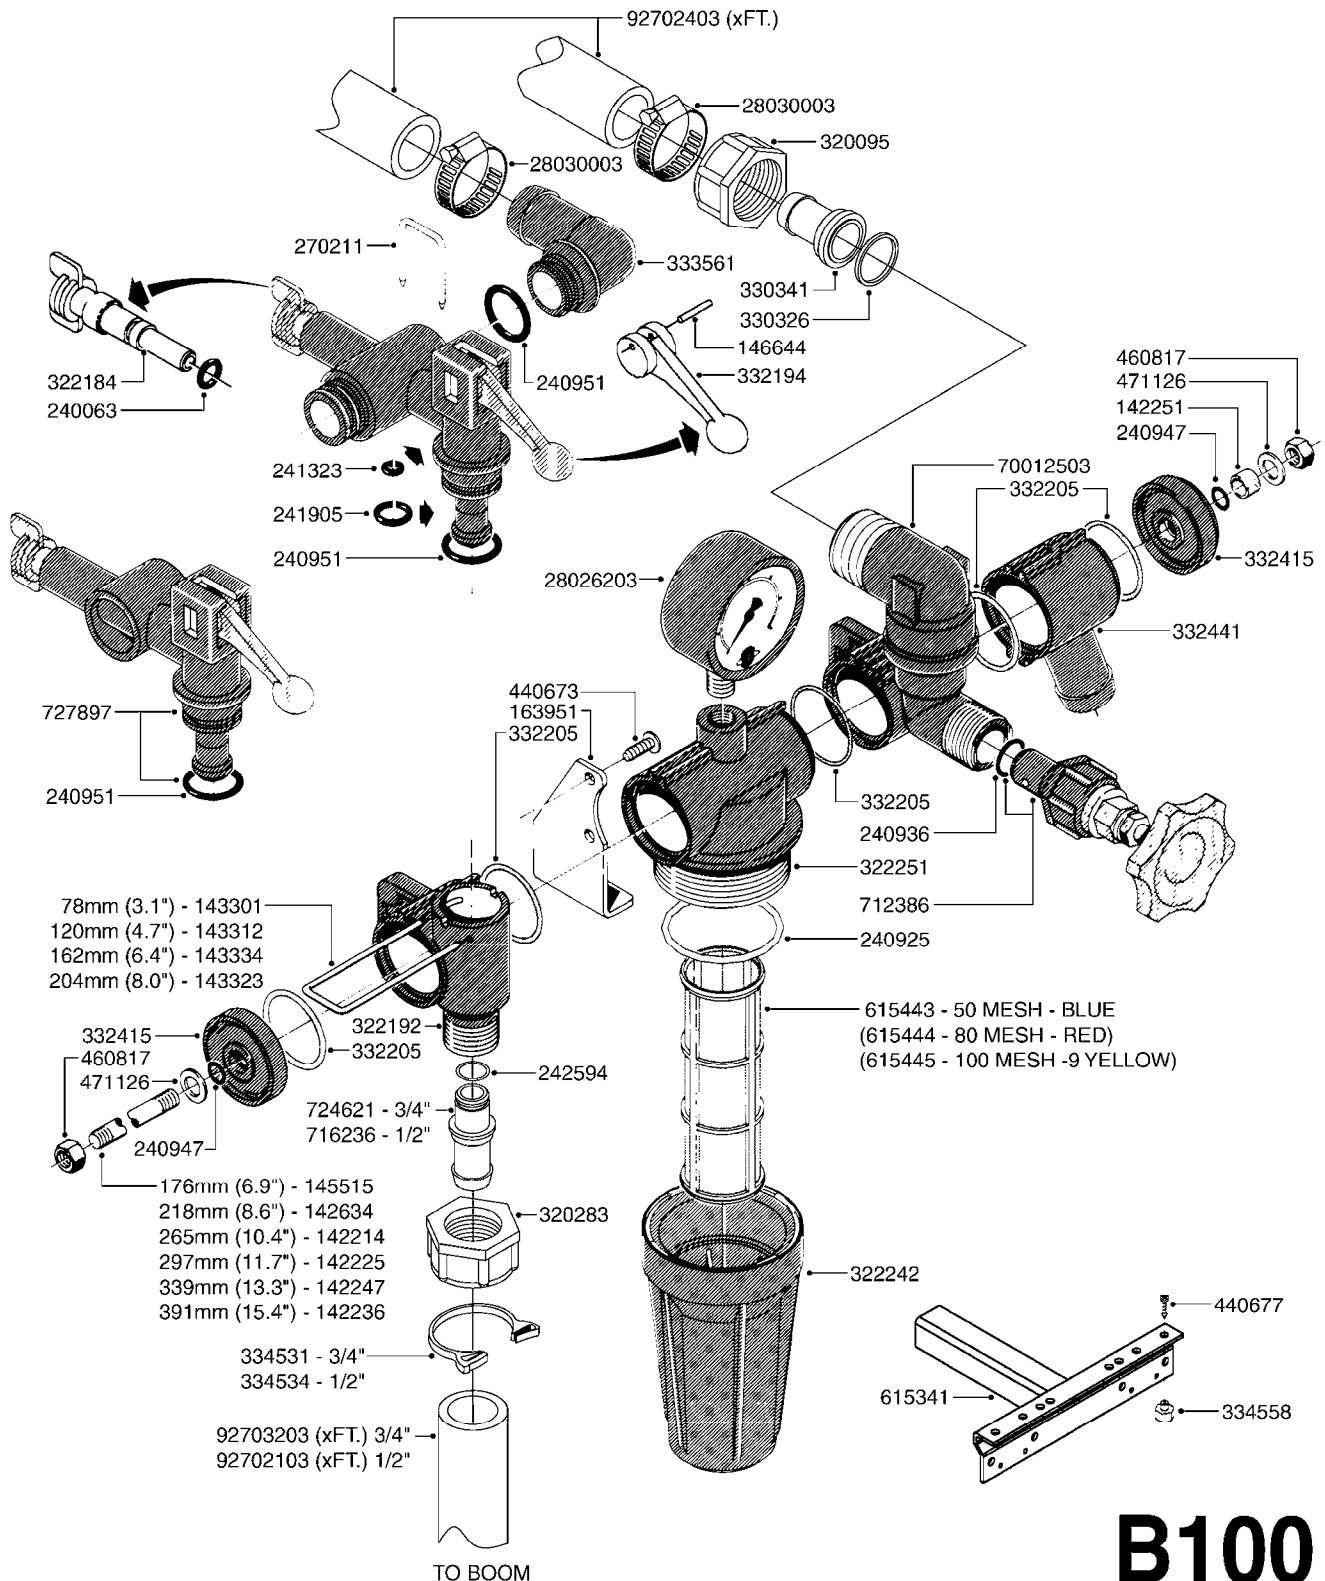

B100

BK-180 VALVES F.LE/LE-SPV/LP
B100-HIN, 19:05:11

Page 1

Date 06.04.2015 13:06

parts-n°	order qty	description
142214	1	STUD BOLT - M8X265, 3 SECTION
142225	1	STUD BOLT 8 X 299 - 6 MODULS
142236	1	STUD BOLT 8 X 381 - 8 MODULS
142247	1	STUD BOLT 8 X 341 - 7 MODULS
142251	1	BUSHING FOR LID
142634	1	STUD BOLT M8 X 213 - 4 MODULS
143301	1	LOCK CLAMP 78 MM
143312	1	LOCK CLAMP 120 MM
143323	1	LOCK CLAMP 204 MM
143334	1	LOCK CLAMP 162 MM
145515	1	STUD BOLT M8 X 176MM
146644	1	PIN D3X19 STAINLESS
163951	1	MOUNT BRACKET FOR BK180 SECTIO
240063	1	O-RING D14.1/9.3 X 2.4
240925	1	O-RING D49.5X3 NITRIL
240936	1	O-RING D13.3X2.4 NITRIL
240947	1	O-RING D7.3X2.4 NITRIL
240951	1	O-RING D21.2X3 NITRIL
241323	1	O-RING D5.3X2.4 NITRIL
241905	1	O-RING 12,3X2,4 VITON DKR.1,05
242594	1	O-RING D14 X 1.78 SCH.70-EPDM
270211	1	FITT.DK S25 FORK L=37.5
320095	1	FITT.DK NUT 1" BSP
320283	1	FITT.DK NUT 3/4"BSP
322184	1	SCREW F.ADJUSTING CONST.PRESS.
322192	1	HOUSING F.DISTRIBUTOR
322242	1	FILTER BOWL / IN-LINE
322251	1	HOUSING F.FILTER MOUNT BK/EC
330326	1	O-RING D30/D24X2 F.1"NUT
330341	1	FITT.DK HB 1" F. 1" NUT
332194	1	DISTRIBUTION HANDLE
332205	1	O-RING D43/39XD2
332415	1	COVER
332441	1	FITT.DK ELB 1" F.EC VALVE
333561	1	FITT.DK ELB.1" EC RETURN
334531	1	CLAMP HOSE PLASTIC 3/4"
334534	1	CLAMP HOSE PLASTIC 1/2"
334558	1	NUT HEX PLASTIC INSERT
440673	1	SCREW F.PLASTIC 5X12 SS
440677	1	SCREW F. PLASTIC 5X20 SS
460817	1	NUT HEX M8 STAINLESS DIN 934
471126	1	WASHER D16/D8.4X1.6 SS
615341	1	BRACKET F.BK 2,3&4 BANK VALVES
615443	1	FILTER ELEM.50 MESH BLUE
615444	1	FILTER ELEM.80 MESH RED
615445	1	FILTER ELEM.100 MESH YELLOW
712386	1	PRESSURE REGULATOR COMPL. H-M
716236	1	FITT.DK HB 1/2" ASSY. F. 3/4"
724621	1	FITT.DK HB 3/4"ASSY F.3/4" NUT
727897	1	HOUSING UPPER PART END PC.BK92
28026203	1	GAUGE 200PSI/BR,2.5"1/4BSP-BTM
28030003	1	CLAMP HOSE GEAR P1" 6716
70012503	1	HOUSING FOR HARDI-MATIC VALVE
92702103	1	HOSE R X1/2" X300PSI WP X0012"
92702403	1	HOSE PVC SUCT GRAY 1"
92703203	1	HOSE R X3/4" X300PSI WP X0012"