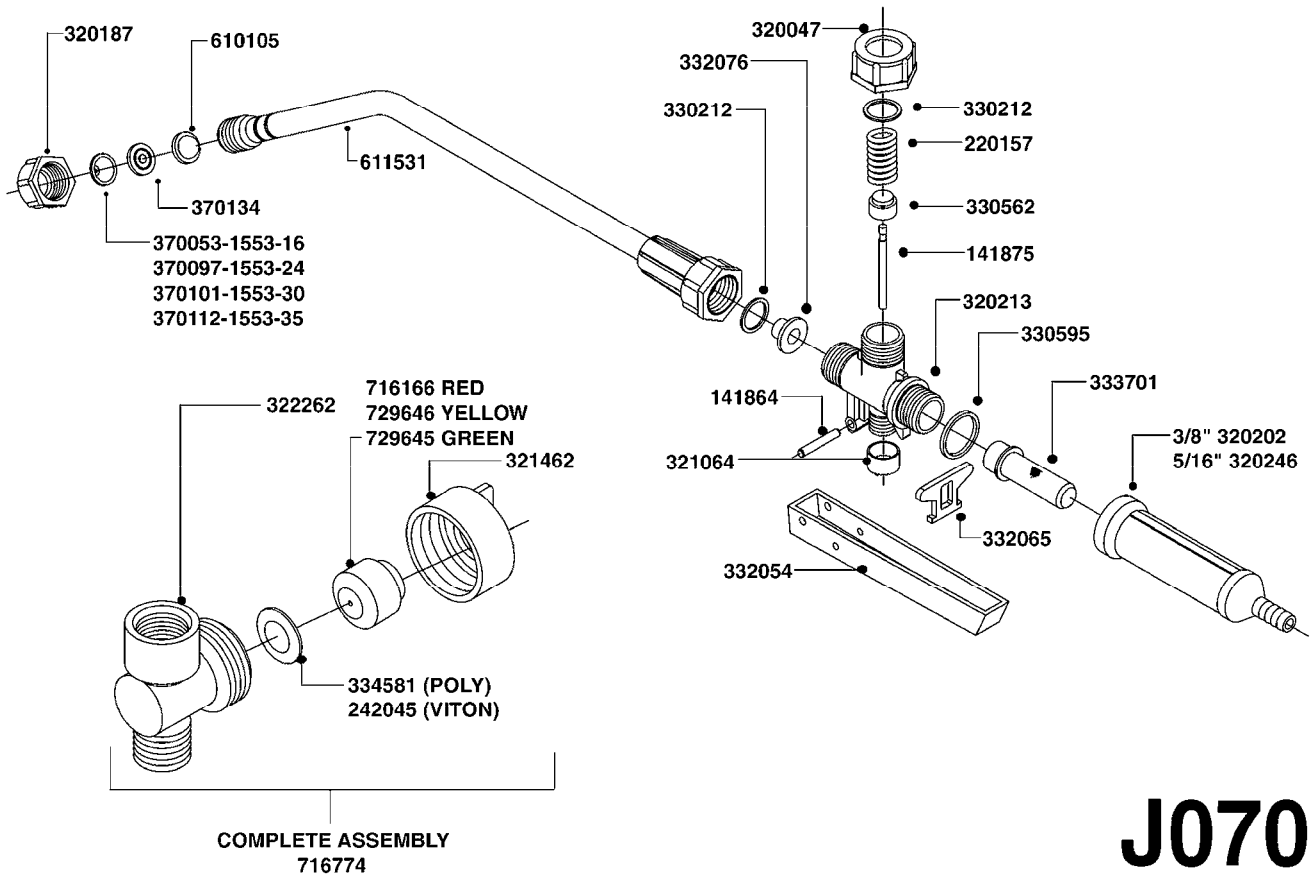

HAND GUN F.HAND-HELD SPRAYER
J070-HIN, 01:01:01

Page 1
Date 18.03.2013 13:33

parts-n°	order qty	description
141864	1	PIN
141875	1	SPINDLE FOR LANCE
220157	1	SPRING
242045	1	DIAPHRAGM F.NO-DRIP VITON
320047	1	FITT.DK CAPNUT 1/2" BSP
320187	1	FITT.DK CAP 3/8" BSP BLACK
320202	1	HANDLE WITH 3/8' HOSE CONNECT.
320213	1	HOUSING F. LANCE(PLASTIC) K15
320246	1	HANDLE 5/16' HOSE CONNECTOR
321064	1	LOCKNUT M3 DIN 985 SS
321462	1	CAP F.NO-DRIP ASSY.
322262	1	HOUSING F. NON DRIP DIAPHRAGM
330212	1	O-RING D19/D14X2.4 F.1/2"NUT
330562	1	SEAT FOR VALVE
330595	1	O-RING D24.6/D20X2.1 -3/4"
332054	1	HANDLE, VLV.CONTROL B-PACK
332065	1	BUCKLE
332076	1	CONE INSERT F. ALUMINUM LANCE
333701	1	FILTER F.ALUMINUM LANCE
334581	1	DIAPHRAGM F.NO-DRIP,VULC
370053	1	NOZZLE CONE JET 1553-16
370097	1	NOZZLE CONE JET 1553-24
370101	1	NOZZLE CONE JET 1553-30
370112	1	NOZZLE CONE JET 1553-35
370134	1	NOZZLE SWIRL 1554-GREY
610105	1	NOZZLE FILTER
611531	1	ALU-LANCE TUBE ASSEM. 700 LNCE
716166	1	SUBSTITUTE 729645
716774	1	NO DRIP VALVE 3 8'BSP
729645	1	NON-DRIP SPRING ASSY.GREEN 10
729646	1	NON-DRIP SPRING ASSY.YELLOW 15