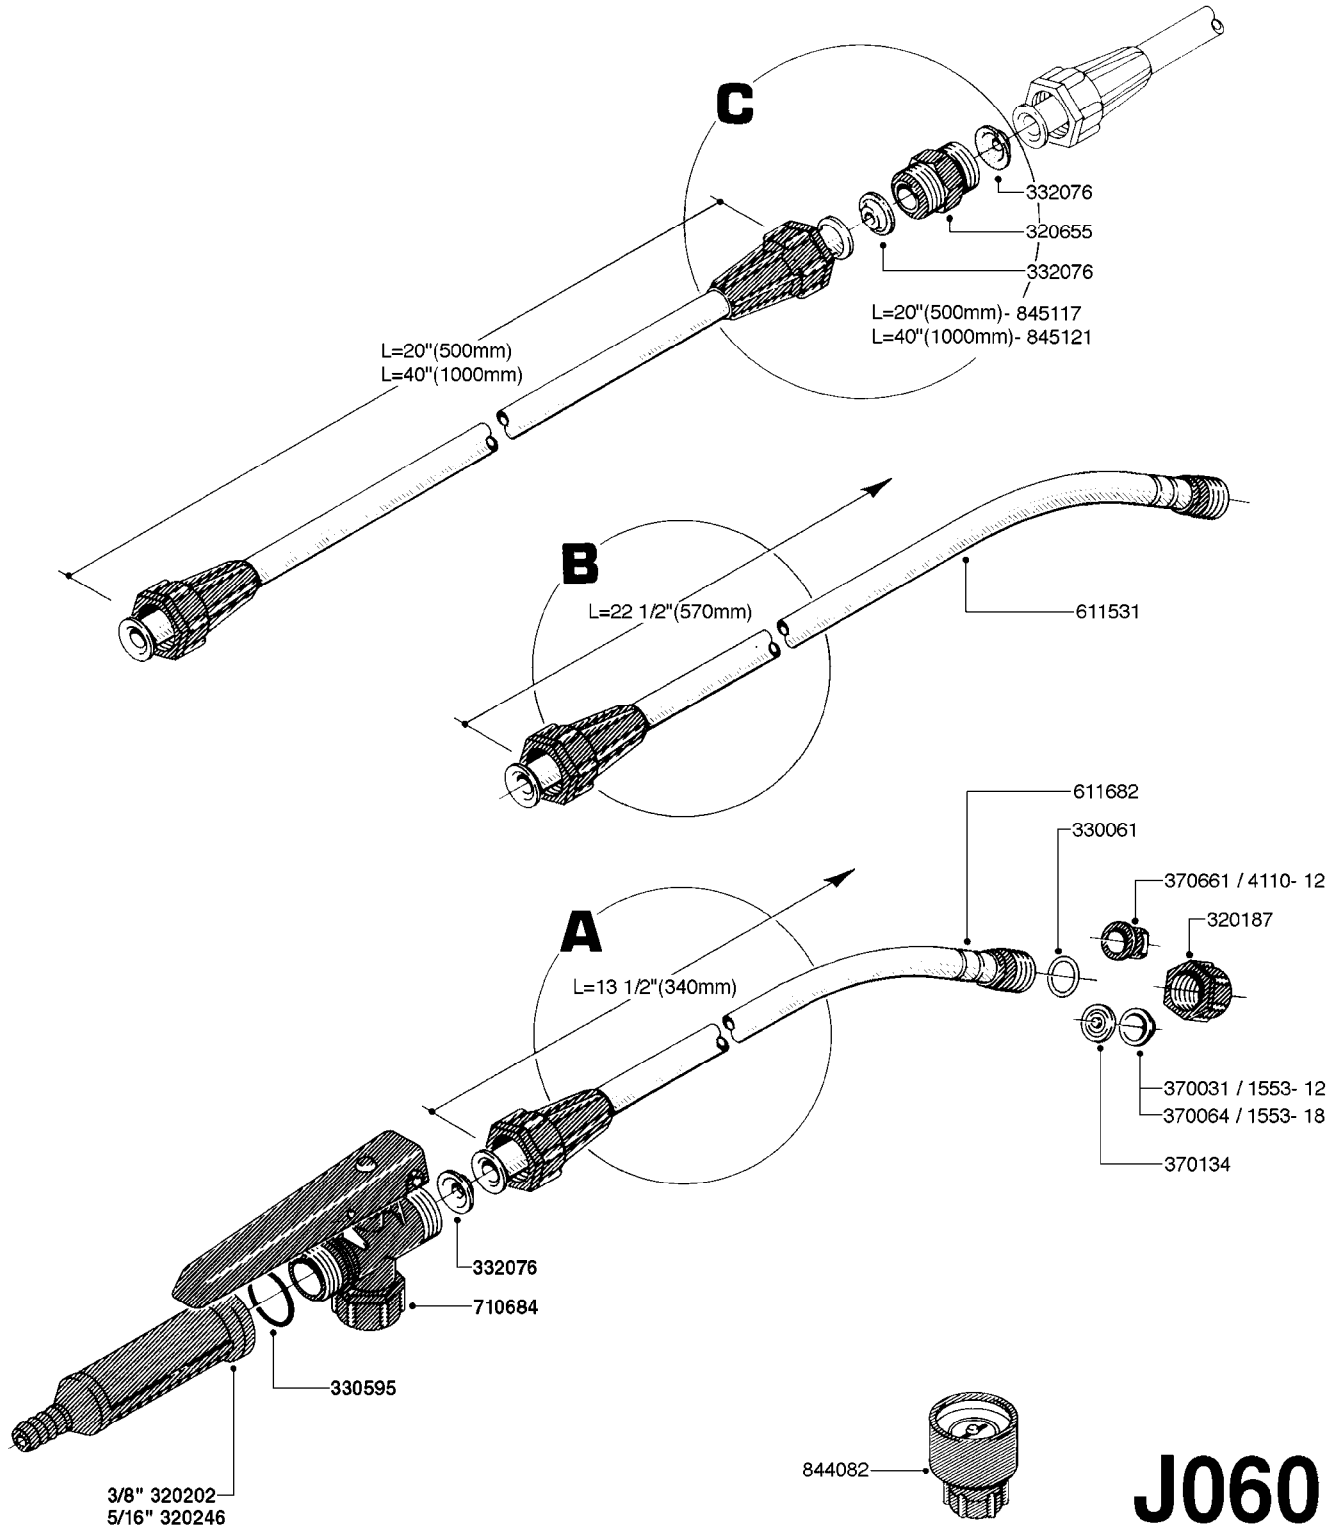

SPRAY WAND FOR HAND HELD SPRYR
J060-HIN, 01:01:01

Page 1

Date 18.03.2013 13:33

parts-n°	order qty	description
320187	1	FITT.DK CAP 3/8" BSP BLACK
320202	1	HANDLE WITH 3/8" HOSE CONNECT.
320246	1	HANDLE 5/16" HOSE CONNECTOR
320655	1	FITT.DK HN 1/2"-1/2" BSP
330061	1	O-RING D16/D11X2,5
330595	1	O-RING D24.6/D20X2.1 -3/4"
332076	1	CONE INSERT F. ALUMINUM LANCE
370031	1	NOZZLE CONE JET 1553-12
370064	1	NOZZLE CONE JET 1553-18
370134	1	NOZZLE SWIRL 1554-GREY
370661	1	NOZZLE FLAT FAN 4110-12
611531	1	ALU-LANCE TUBE ASSEM. 700 LNCE
611682	1	ALU-LANCE TUBE ASSEMBLED 500 M
710684	1	VALVE ASSY. F. ALUMINUM LANCE
844082	1	GAUGE 1.5'BR REAR PSI140BAR10
845117	1	ALU-EXTENSION TUBE 500
845121	1	HANDGUN LANCE EXT.40'K15/R2