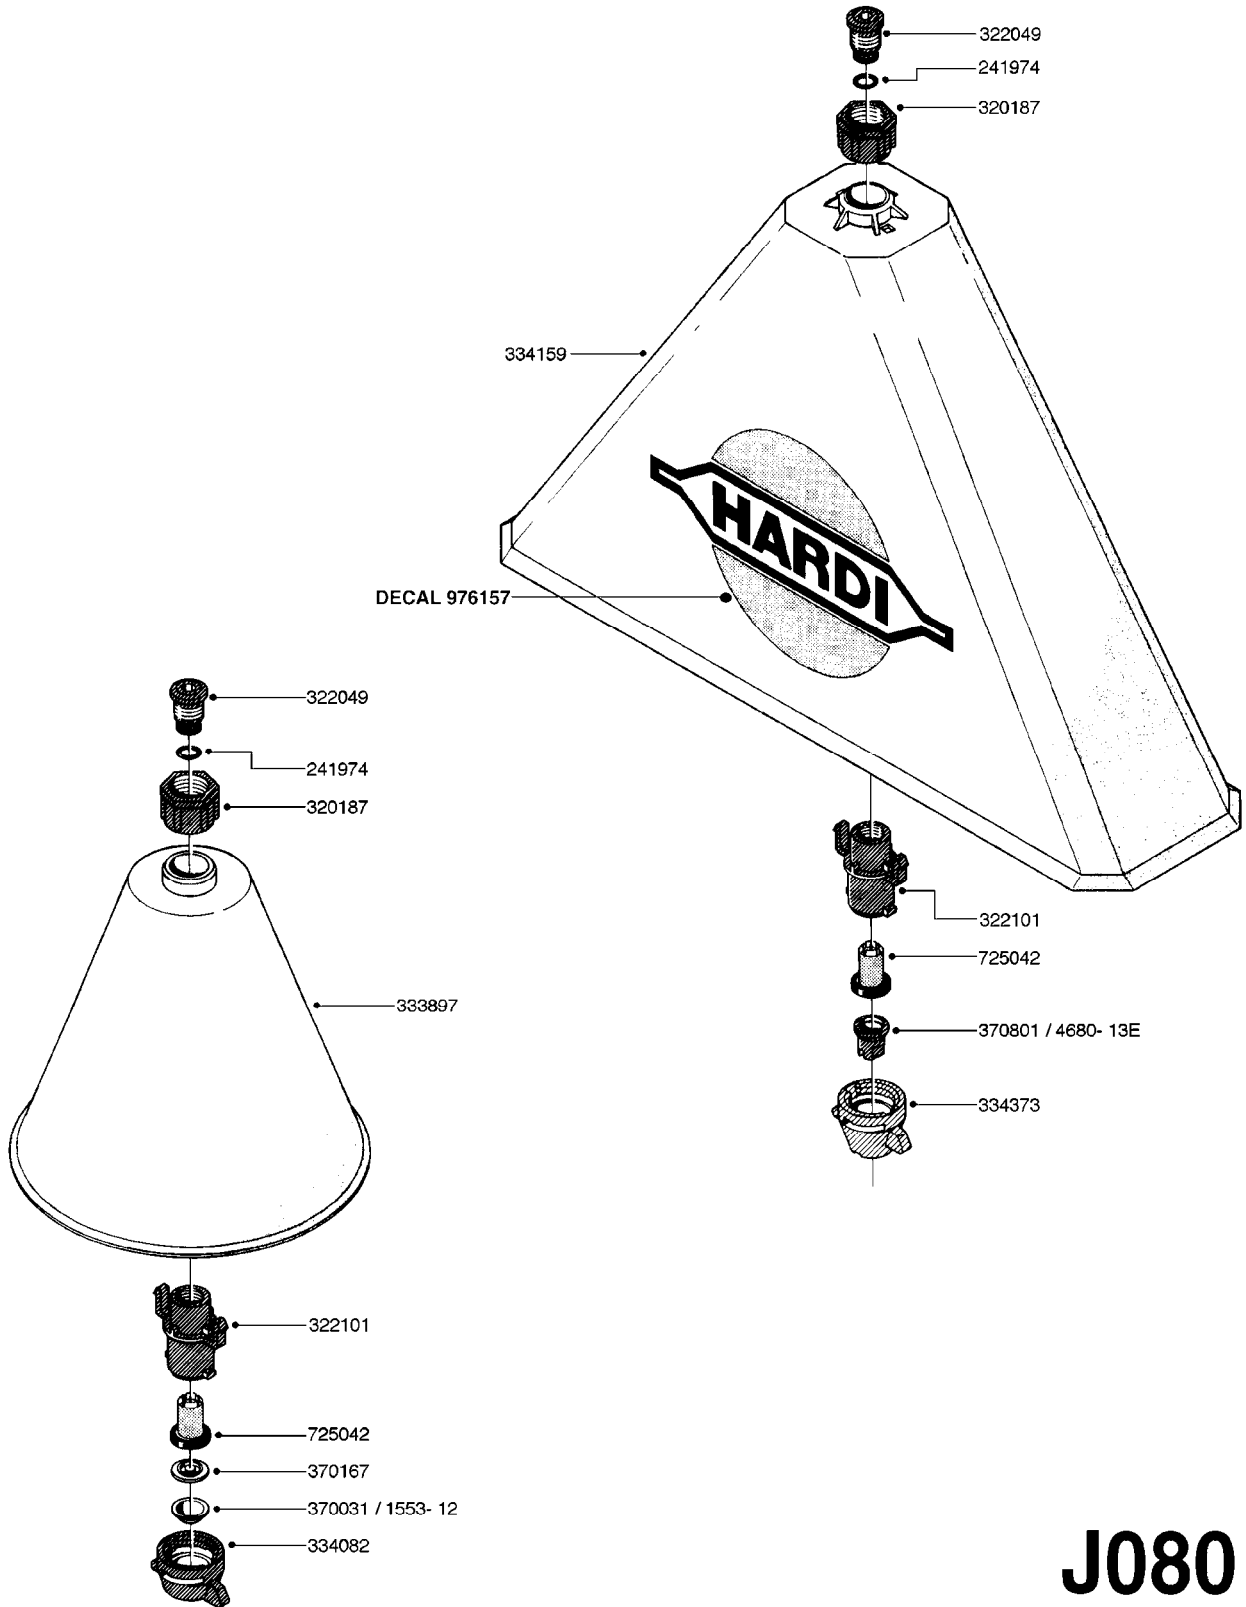

J080

SPRY SHIELDS FOR HND-HLD SPRYR
J080-HIN, 01:01:01

Page 1
Date 18.03.2013 13:33

parts-n°	order qty	description
241974	1	O-RING D7.1 X 1.6
320187	1	FITT.DK CAP 3/8" BSP BLACK
322049	1	FITT.DK SOCKET F.3/8 UNION NUT
322101	1	INSERT UNION F.SPRAY SHIELD
333897	1	SPRAY SHIELD FOR CONE JET
334082	1	SNAP-FIT NOZZ.HOLD.CONE BLACK
334159	1	SPRAYING SCREEN 358 X 87
334373	1	SNAP-FIT NOZZLE HOLDER RED
370031	1	NOZZLE CONE JET 1553-12
370167	1	NOZZLE SWIRL 1554-1.3 WHITE
370801	1	SUBSTITUTE 371579
725042	1	SCREEN 80 MESH W.GASKET, RED
976157	1	DECAL COMPANY (4.4" X 4.6")