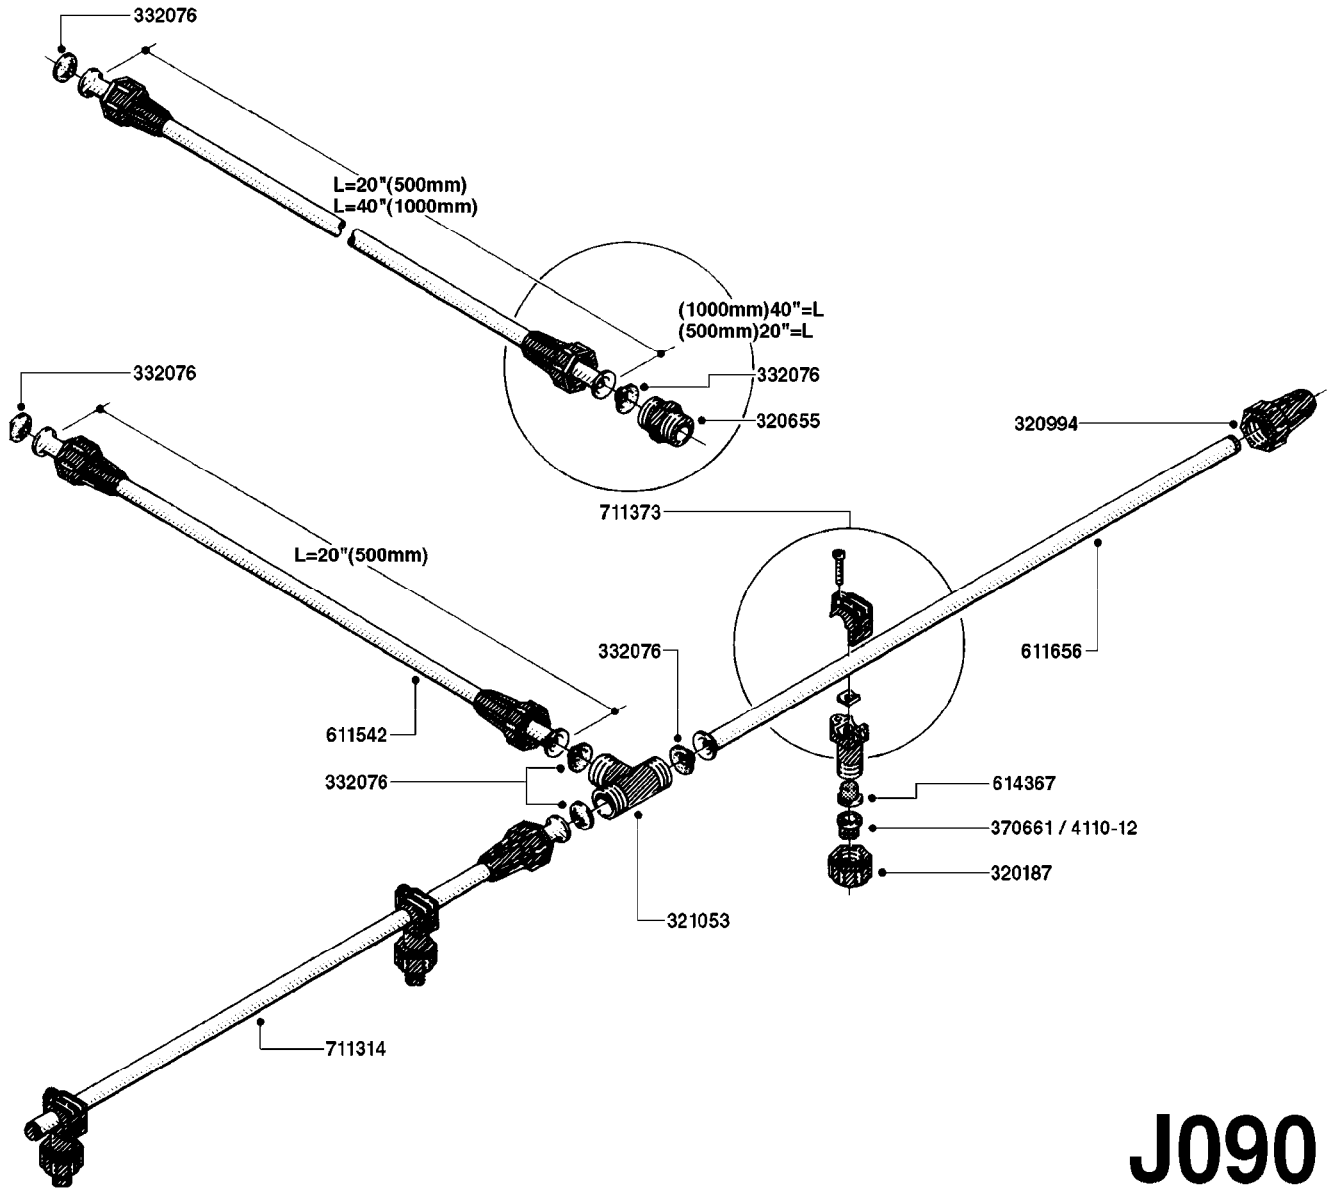

HAND GUN F.HAND-HELD SPRAYER
J070-HIN, 01:01:01

Page 1
Date 18.03.2013 13:33

parts-n°	order qty	description
141864	1	PIN
141875	1	SPINDLE FOR LANCE
220157	1	SPRING
242045	1	DIAPHRAGM F.NO-DRIP VITON
320047	1	FITT.DK CAPNUT 1/2" BSP
320187	1	FITT.DK CAP 3/8" BSP BLACK
320202	1	HANDLE WITH 3/8' HOSE CONNECT.
320213	1	HOUSING F. LANCE(PLASTIC) K15
320246	1	HANDLE 5/16' HOSE CONNECTOR
321064	1	LOCKNUT M3 DIN 985 SS
321462	1	CAP F.NO-DRIP ASSY.
322262	1	HOUSING F. NON DRIP DIAPHRAGM
330212	1	O-RING D19/D14X2.4 F.1/2"NUT
330562	1	SEAT FOR VALVE
330595	1	O-RING D24.6/D20X2.1 -3/4"
332054	1	HANDLE, VLV.CONTROL B-PACK
332065	1	BUCKLE
332076	1	CONE INSERT F. ALUMINUM LANCE
333701	1	FILTER F.ALUMINUM LANCE
334581	1	DIAPHRAGM F.NO-DRIP,VULC
370053	1	NOZZLE CONE JET 1553-16
370097	1	NOZZLE CONE JET 1553-24
370101	1	NOZZLE CONE JET 1553-30
370112	1	NOZZLE CONE JET 1553-35
370134	1	NOZZLE SWIRL 1554-GREY
610105	1	NOZZLE FILTER
611531	1	ALU-LANCE TUBE ASSEM. 700 LNCE
716166	1	SUBSTITUTE 729645
716774	1	NO DRIP VALVE 3 8'BSP
729645	1	NON-DRIP SPRING ASSY.GREEN 10
729646	1	NON-DRIP SPRING ASSY.YELLOW 15

J080

SPRY SHIELDS FOR HND-HLD SPRYR
J080-HIN, 01:01:01

Page 1
Date 18.03.2013 13:33

parts-n°	order qty	description
241974	1	O-RING D7.1 X 1.6
320187	1	FITT.DK CAP 3/8" BSP BLACK
322049	1	FITT.DK SOCKET F.3/8 UNION NUT
322101	1	INSERT UNION F.SPRAY SHIELD
333897	1	SPRAY SHIELD FOR CONE JET
334082	1	SNAP-FIT NOZZ.HOLD.CONE BLACK
334159	1	SPRAYING SCREEN 358 X 87
334373	1	SNAP-FIT NOZZLE HOLDER RED
370031	1	NOZZLE CONE JET 1553-12
370167	1	NOZZLE SWIRL 1554-1.3 WHITE
370801	1	SUBSTITUTE 371579
725042	1	SCREEN 80 MESH W.GASKET, RED
976157	1	DECAL COMPANY (4.4" X 4.6")