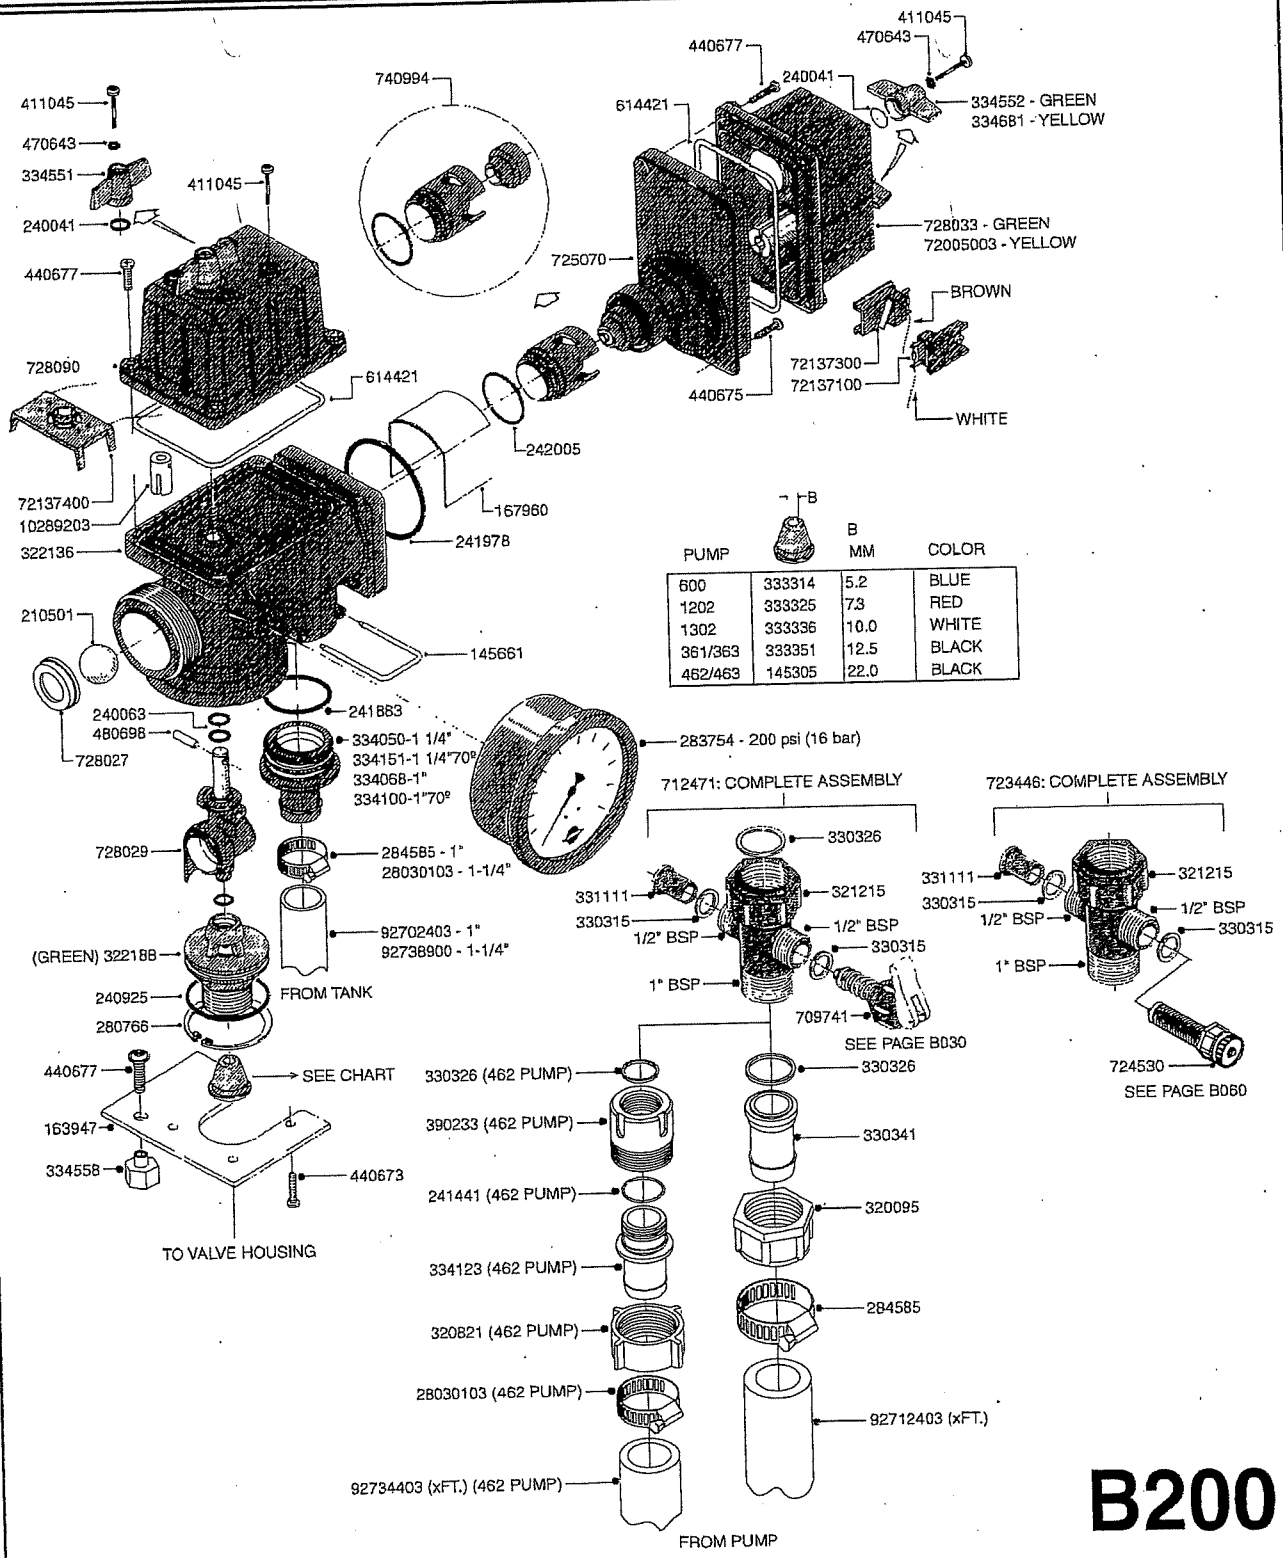

B200

parts-n°	order qty	description
145305	1	NOZZLE F.OP.UNIT PUMP 462
145661	1	FITT.DK S-61 FORK
163947	1	FITTING FOR BK 180
167960	1	WEAR SHIELD EC CONTROL
210501	1	BALL PLASTIC D25
240041	1	O-RING D15,1/10,3 X 2,4
240063	1	O-RING D14,1/9,3 X 2,4
240925	1	O-RING D49.5X3 NITRIL
241441	1	O-RING D29,3X3
241883	1	O-RING D39.2X3 NITRIL
241978	1	O-RING 64.5X3,0
242005	1	O-RING D32.1X1.6 NITRIL
280766	1	SNAP-RING INNER 55X2 DIN 472
283754	1	GAUGE 2.5'BR REAR PSI200 BAR16
284585	1	CLAMP HOSE GEAR 1" MINI 020
320095	1	FITT.DK NUT 1" BSP
320821	1	FITT.DK NUT 1-1/2" BSP
321215	1	FITT.DK HOUSING F. AGITATION
322136	1	HOUSING F.OPERATING UNIT EC
322188	1	BOTTOM PIECE F.BALL EC
330315	1	O-RING D18.4/D13X.6
330326	1	O-RING D30/D24X2 F.1"NUT
330341	1	FITT.DK HB 1" F. 1" NUT
331111	1	VALVE SEAT FOR 1/2" DISTRIBUT.
333314	1	NOZZ.RESTRICTOR 600 BLUE
333325	1	NOZZ.RESTRICTOR 1202 RED
333336	1	NOZZ.RESTRICTOR 1302 WHITE
333351	1	NOZZ.RESTRICTOR 361 BLACK
334050	1	FITT.DK S-61 STR.1-1/4"
334068	1	FITT.DK S-61 STR.1"
334100	1	FITT.DK S-61 ELB.1" 110 DEG.
334123	1	FITT.DK HB 1-1/4"O-RNG F.1-1/2
334151	1	FITT.DK S-61 ELB.1-1/4"110 DEG
334551	1	GRIP F.MAN.OP.EC ON/OFF GREEN
334552	1	GRIP F.MAN.OP.EC PRES.REG.GREE
334558	1	NUT HEX PLASTIC INSERT
334681	1	GRIP F.MAN.OP.EC PRES.REG.YELL
390233	1	FITT.DK REDUC 1-1/2" X 1" BSP
411045	1	SCREW M4 X 16MM STAINLESS
440673	1	SCREW F.PLASTIC 5X12 SS
440675	1	SCREW F. PLASTIC 5X16 SS
440677	1	SCREW F. PLASTIC 5X20 SS
470643	1	WASHER LOCK
480698	1	PIN M5X10 SLOTTED
614421	1	GASKET F/MOTOR HOUSE-ON/OFF TR
709741	1	VALVE ASSY. 1/2" FLIP LEVER
712471	1	AGITATION VALVE ASSY. ON/OFF
723446	1	AGITATION VALVE ASSY. ADJUST.
724530	1	THUMB WHEEL FOR AGITATION
725070	1	BRKT. PLATE F/PRES. CONT. EC
728027	1	BUSHING WITH SEAT
728029	1	HOUSING F.BALL MOUNT EC
728033	1	MOTOR UNIT F.PRES.REG.EC GREEN
728090	1	MOTOR UNIT F.ON/OFF EC GREEN
740994	1	PRESS REG.CONE&CYL. STD RATE
10289203	1	COUPLER FOR EC ELEC.CONTROL
28030103	1	CLAMP HOSE GEAR P5/4-S1.5"6724
72005003	1	REGULATOR MOTOR SUBST.
72137100	1	MCROSWCH ASSY F.PRSR REG WHT W
72137300	1	MCROSWCH ASSY F.PRSR REG BRN W
72137400	1	MCROSWCH ASSY F. ON/OFF VLV