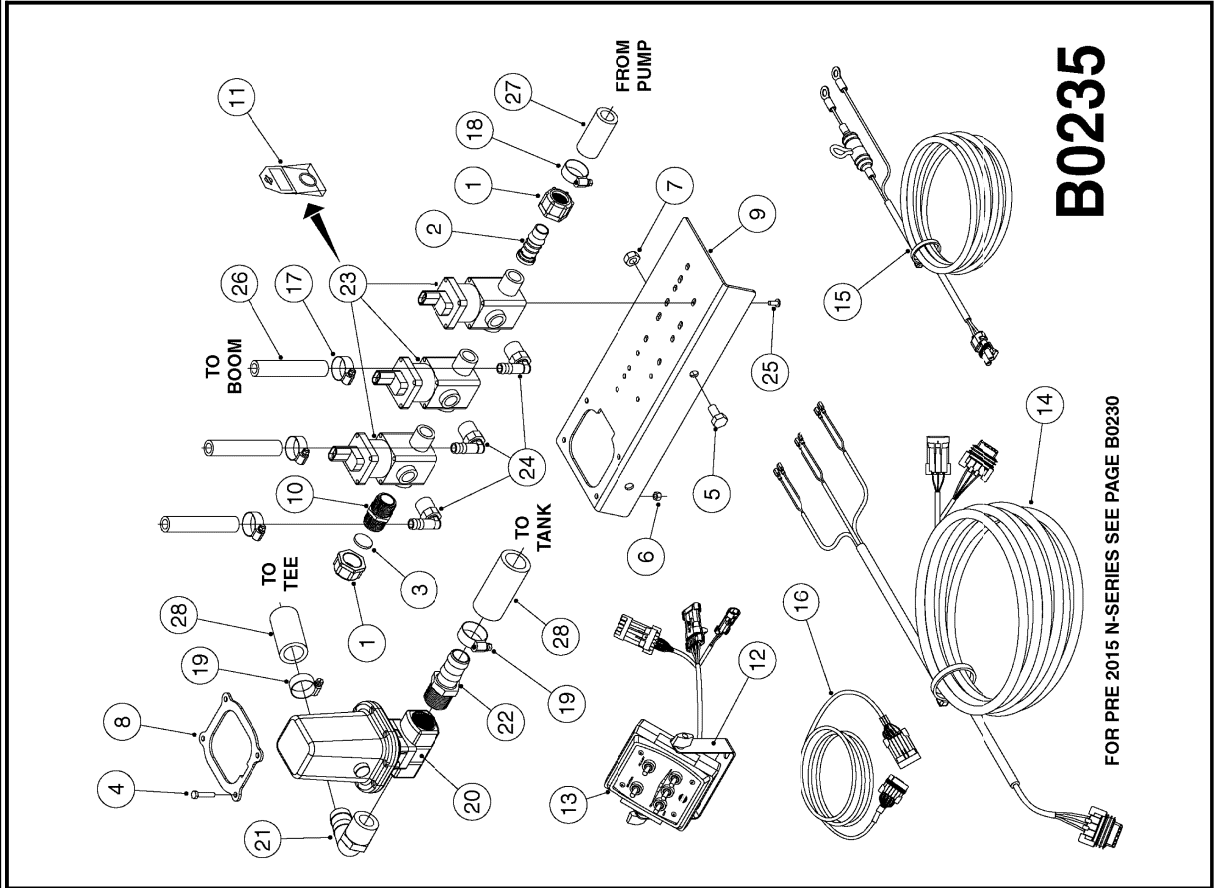

Agroparts: [www.HARDI-INTERNATIONAL.com](http://www.HARDI-INTERNATIONAL.com)

Page 1

ELECTRIC SOLENOID N-SERIES 2015, B0235-HIN, 15:08:19

Date 27.02.2020 8:41

Pos.	parts-n°	order qty	description
1	320283	1	FITT.DK NUT 3/4"BSP
2	330691	1	FITT.DK HB 3/4'F.3/4' NUT
3	390542	1	PLUG WASHER FOR 3/4'CAP NUT
4	410686	1	BOLT HEX 8.8 DEL M6X30
5	420626	1	BOLT HEX 8.8 DEL M10X20 FT
6	460261	1	NUT HEX M6X1.00 LOCK DIN985 A2 SS
7	460423	1	NUT HEX M10X1.50 LOCK DIN985A2 SS
8	16231703	1	PLATE, FLAT, 1/8" 99X116, RED
9	16231903	1	BRACKET, EC CONTROL, N-SERIES '17, RED
10	23005703	1	FITT, 3/4" POLY NIPPLE
11	24004103	1	O-RING F.SOLENOID
12	26001503	1	HC FOAM MARKER CONSOLE MT.KIT
13	26010503	1	HARDI 3-SEC VAL CONTR CONSOLE
14	26010603	1	SPRAYMATE II HARDI BRANCH CABL
15	26010703	1	SPRAYMATE II BATTERY CABLE
16	26010803	1	SPRAYMATE II 15'10PIN M/P CABL
17	28029803	1	CLAMP HOSE GEAR P1/2" 6708
18	28029903	1	CLAMP HOSE GEAR P3/4"-S1" 6712
19	28030003	1	CLAMP HOSE GEAR P1" 6716
20	28032903	1	SPRAYMATE II 1"SERVOVALV 150M
21	28033803	1	FITTING, 1"X1"NPT 90° ELBOW

Agroparts: [www.HARDI-INTERNATIONAL.com](http://www.HARDI-INTERNATIONAL.com)

Page 2

ELECTRIC SOLENOID N-SERIES 2015, B0235-HIN, 15:08:19

Date 27.02.2020 8:41

Pos.	parts-n°	order qty	description
22	28039203	1	FITTING, 1" NPT/BARB BANJO
23	28085803	1	SOLENOID VALVE, TIR, 3/4X1/2X3/4
24	28093603	1	FITTING, 1/2"MPT X 1/2" HB 90
25	44076200	1	SCREW WN5451 5X16 SS TORX
26	92702103	1	HOSE R X1/2" X300PSI WP X0012"
27	92703203	1	HOSE R X3/4" X300PSI WP X0012"
28	92712403	1	HOSE R X1" X300PSI WP X0012"