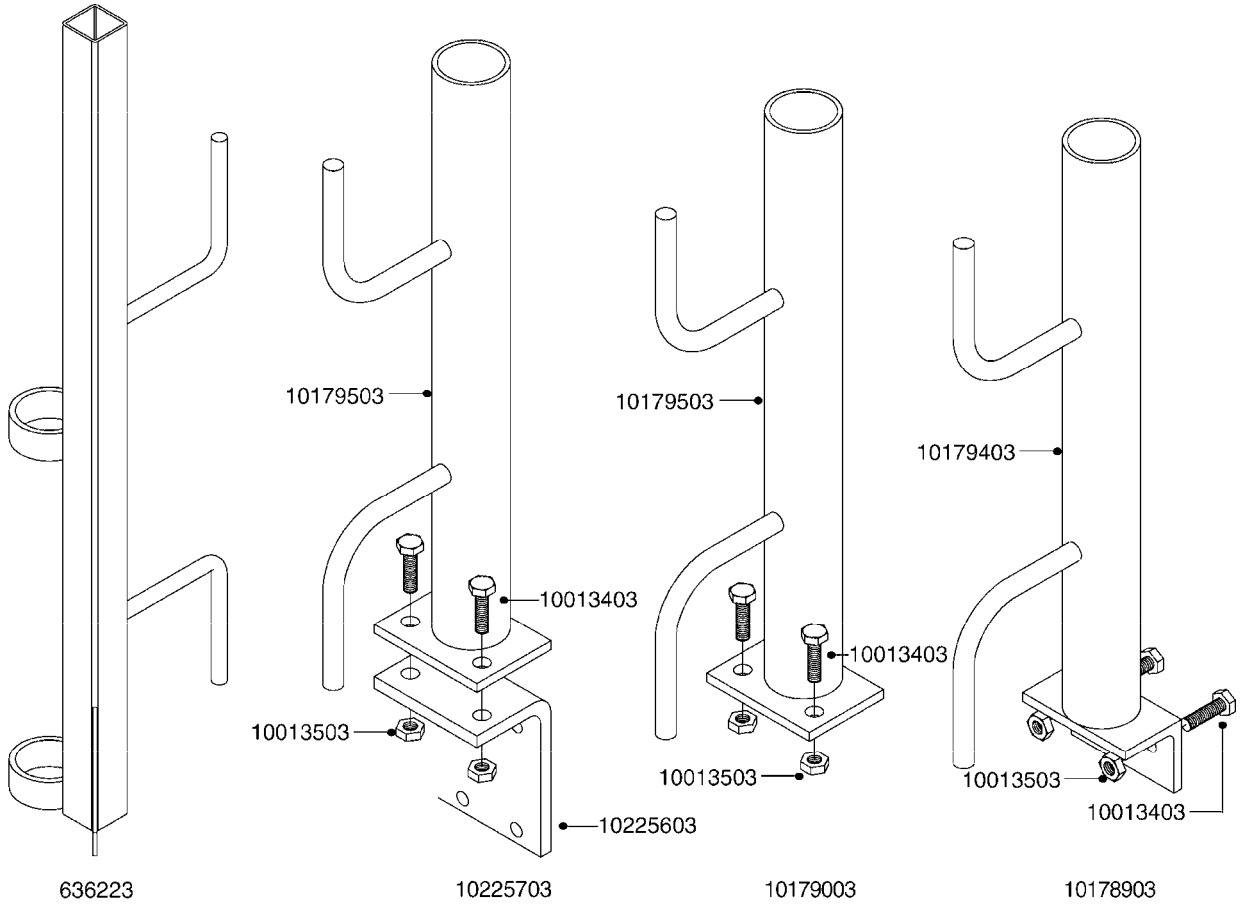

COMPLETE ASSEMBLY:  
818377 - 160' x 3/8" (50m) HOSE REEL  
818381 - 275' X 5/8" (100m) HOSE REEL

**G500**

HOSE REEL ASSEMBLIES  
G500-HIN, 18:05:10

Page 1

Date 18.03.2013 13:28

parts-n°	order qty	description
143684	1	BUSHING F. HOSE REEL
143706	1	SPACER TUBE F. 275' HOSE REEL
145925	1	NIPPLE M10 M6
146314	1	UNION BUSHING F.HOSE REEL
146315	1	RING FOR HOSE REEL
146487	1	SPACER ROD F/HOSE REEL 225mm
160311	1	WASHER D30/D20.4X2
241474	1	O-RING NITRIL
281072	1	SNAP-RING OUTER 20X1.20
282155	1	CLIP F.TUBE SUPPORT
320655	1	FITT.DK HN 1/2"-1/2" BSP
320821	1	FITT.DK NUT 1-1/2" BSP
330212	1	O-RING D19/D14X2.4 F.1/2"NUT
333443	1	BUSHING F. HOSE REEL
420604	1	BOLT HEX 8.8 DEL M10X25 FT
420626	1	BOLT HEX 8.8 DEL M10X20 FT
420862	1	BOLT HEX 8.8 DEL M10X16 FT
430286	1	BOLT HEX 8.8 DEL M12X30 FT
460423	1	NUT HEX M10X1.5 LOCK
460703	1	NUT HEX M12X1.75 LOCK
613207	1	CENTER TUBE FOR 164'HOSE REEL
613211	1	HOSE REEL NK 80/105
613292	1	CENTER TUBE 100 MM
633824	1	SIDE FOR HOSE REEL
633835	1	OUTER TUBE NK 300-600
633846	1	FITTING FOR HOSE REEL TR2/TR3
633905	1	BRKTS. HOSE REEL SM210
635841	1	BRACKET FOR HOSE REEL LIFT
637986	1	CLAMP FITTING HOSE REEL
719073	1	HANDLE ASSY. F. HOSE REEL
719084	1	SWIVEL F.HOSE REEL
719121	1	HOSE 1/2'X2500M NUT
719401	1	CLIPS F.PISTOL ASSY.
725618	1	CLIP WHITE PLASTIC SNAP TYPE
818377	1	REEL FOR HOSE 160' X 3/8"
818381	1	REEL FOR HOSE 320' X 3/8'
818801	1	BKT.HOSE REEL MOUNT NL/NK/BOOM
818845	1	BKT.HOSE REEL SM210
833768	1	HOLDER F. HOSE REEL
834764	1	BKT.HOSE REEL MOUNT ESTATE SPR
61021400	1	BKT. BOOM MOUNT SM53/80 US