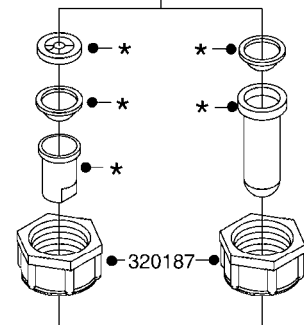

TRIPLET NOZZLE BODY

- 334371 (YELLOW)
- 334373 (RED)
- 334377 (BLUE)
- 334172 (GREEN)
- 334173 (ORANGE)

D620

*=REFER TO HARDI NOZZLE CATALOG