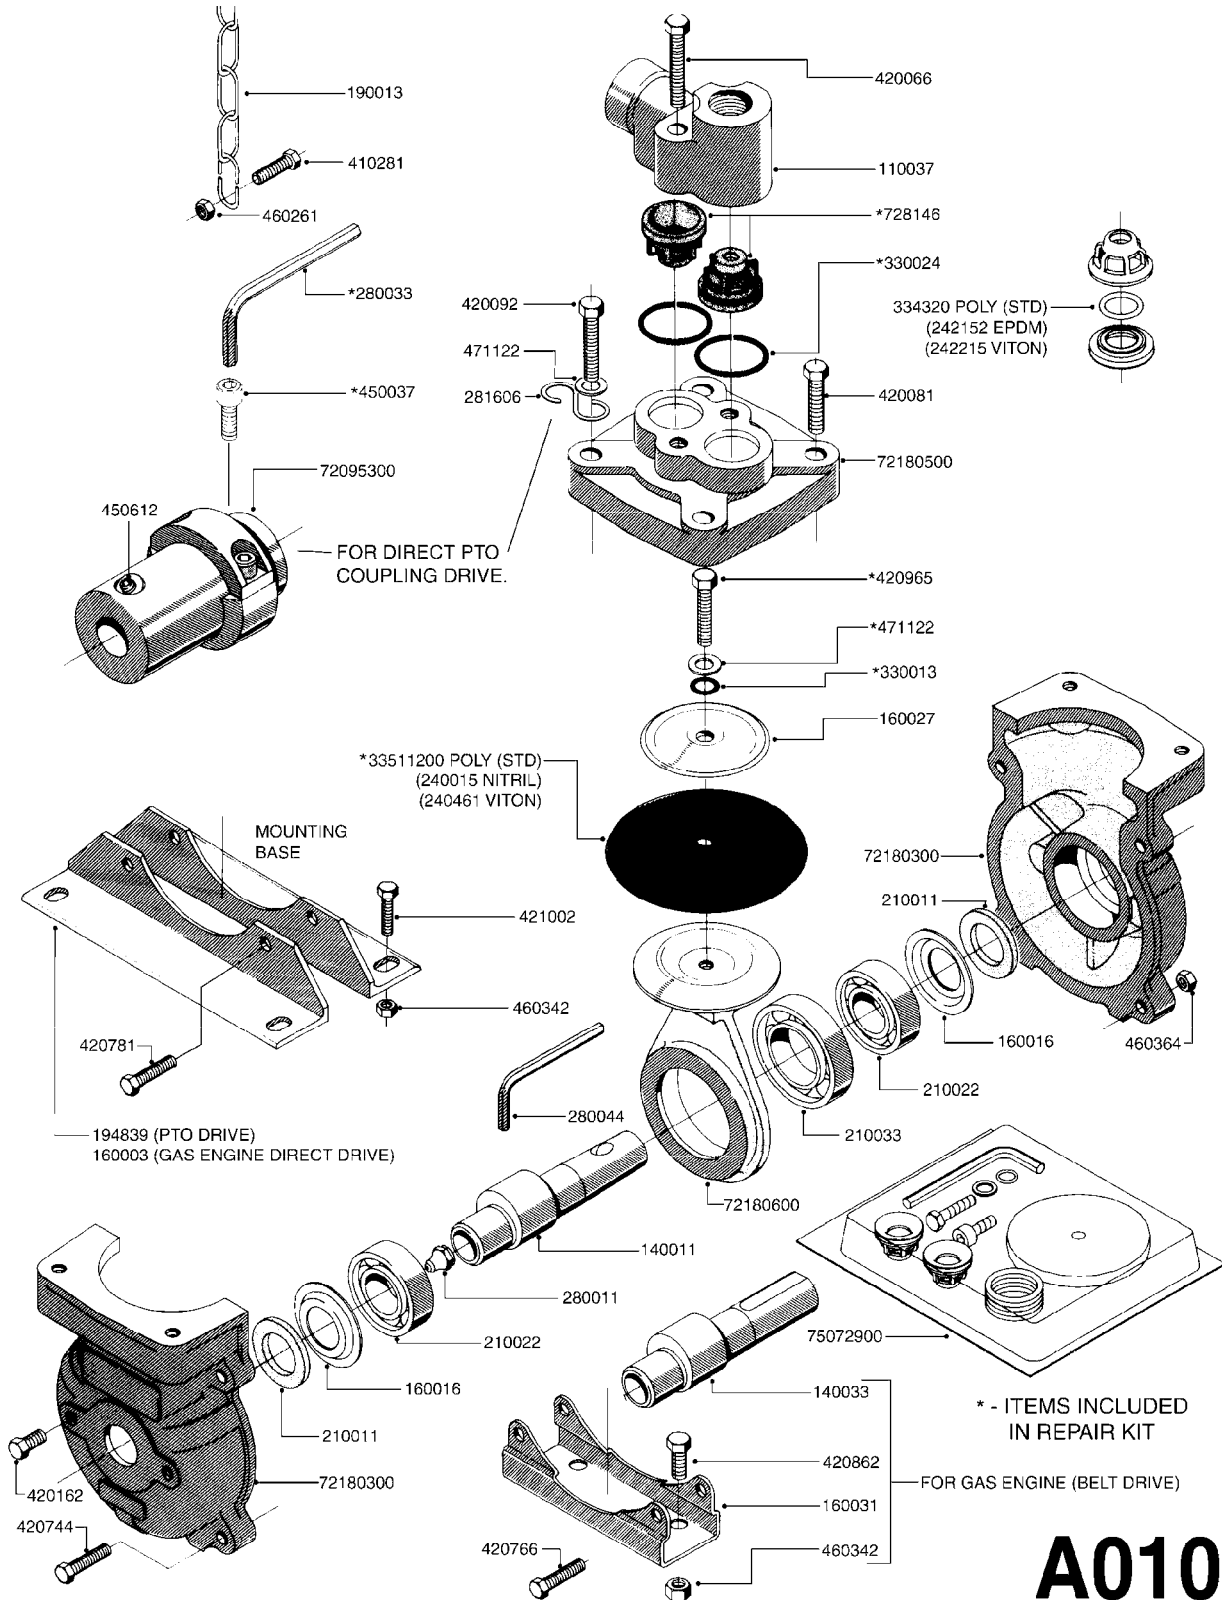

# A010

PUMP - 500  
A010-HIN, 01:11:11

Page 1  
Date 18.03.2013 13:27

parts-n°	order qty	description
110037	1	VALVE CHAMBER MOD 500 PAINTED
140011	1	CRANK SHAFT MODEL 500
140033	1	CRANK SHAFT,MODEL 500/4
160003	1	PUMP MOUNT PLATE TALL 500/600
160016	1	DUST PLATE
160027	1	DIAPHRAGM UPPER DISC 500-600
160031	1	BASE PLATE MODEL 500-600
190013	1	CHAIN 35XL=800
194839	1	ANGLE IRON FOOT, M 500-600 RED
210011	1	SEAL FELT D39/23 X 4
210022	1	BEARING BALL 6205
210033	1	BEARING BALL 6007
240015	1	DIAPHRAGM MODEL 500-600 NITRIL
240461	1	DIAPHRAGM MODEL 500-600 VITON
242152	1	O-RING D18.2X3 EPDM
242215	1	O-RING D18X3 VITON
280011	1	GREASE NIPPLE 1/8' H TR
280033	1	KEY HEXAGON W9 5/16"
280044	1	KEY HEXAGON W6 3/16'
281606	1	S-HOOK GALVANIZED
330013	1	O-RING D15/D10X2.5 F.3/8"NUT
330024	1	O-RING D41,1/D34.5 X 3,5
334320	1	O-RING D18X3 POLYURETHANE
410281	1	BOLT HEX 8.8 DEL M6X25
420066	1	BOLT HEX 8.8 DEL 3/8"X50MM
420081	1	BOLT HEX 8.8 DEL 3/8"X40MM
420092	1	BOLT HEX 8.8 RAW 3/8"X45MM
420162	1	BOLT HEX 8.8 DEL 3/8"x15MM
420744	1	BOLT HEX 8.8 DEL M8X40
420766	1	BOLT HEX 8.8 DEL M8X45
420781	1	BOLT HEX 8.8 DEL M8X50
420862	1	BOLT HEX 8.8 DEL M10X16 FT
420965	1	BOLT HEX 8.8 DEL M10X40
421002	1	BOLT HEX 8.8 DEL M10X30 FT
450037	1	BOLT ROUND 3/8'X1' BLACK
450612	1	SCREW M10X16 POINTED
460261	1	NUT HEX M6X1 LOCK
460342	1	NUT HEX M10
460364	1	NUT HEX M8 GALV.
471122	1	WASHER D20/D10.5X2 SS
728146	1	VALVE FOR 361(726890/707932)
33511200	1	DIAPHRAGM 503/603 PUR 2006
72095300	1	COUPLING 1-3/8' X 25, PAINTED
72180300	1	PUMP HOUSING 503 RED W/BOLTS
72180500	1	DIAPHRAGM COVER 503 W/BOLTS
72180600	1	CONNECTING ROD FOR 503-603 M10
75072900	1	PUMP KIT F. 500 "06"