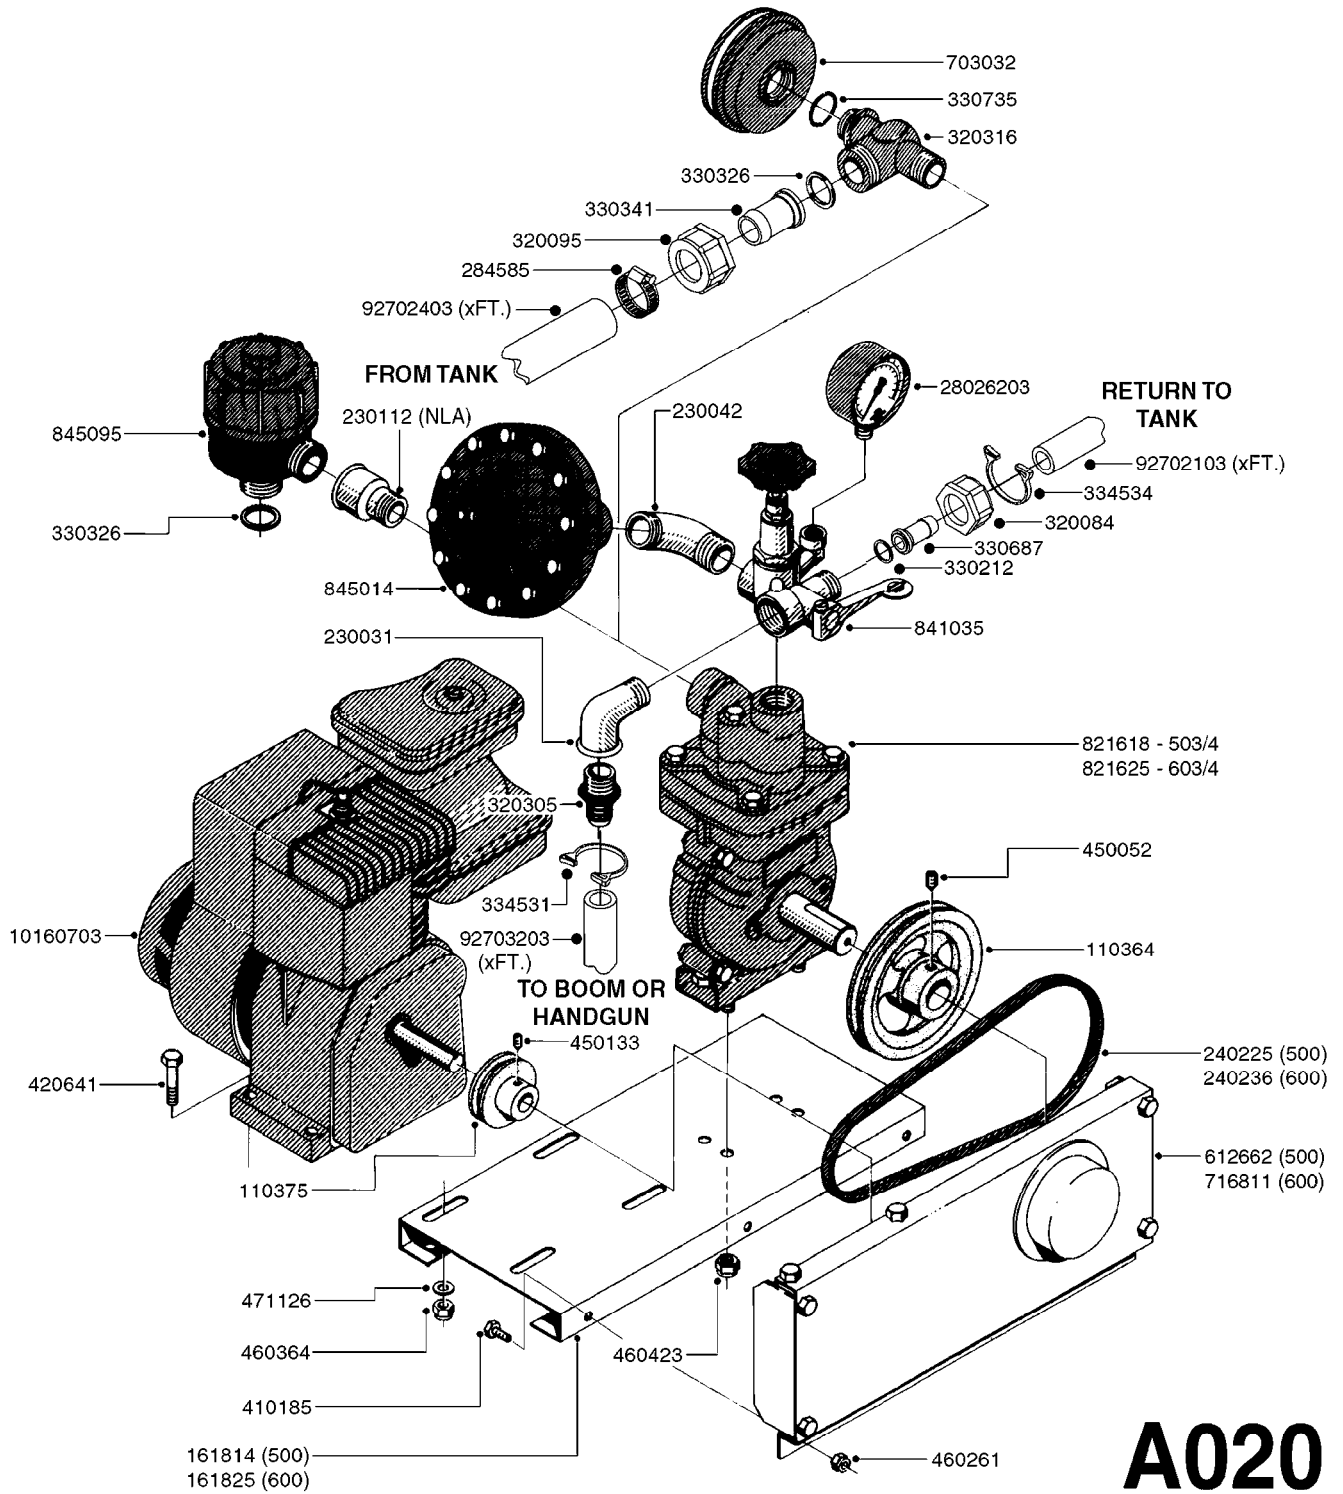

A020

PUMP - 500/600 W/B&S 3.5 HP
A020-HIN, 20:05:11

Page 1
Date 18.03.2013 13:27

parts-n°	order qty	description
110364	1	VEE BELT PULLEY S-118-1 02 H7
110375	1	VEE BELT PULLEY, S50-1-5/8'H7
161814	1	MOUNT PLATE
161825	1	PUMP BASE
230031	1	ELBOW 3/4' GF92LZ
230042	1	ELBOW 3/4"
230112	1	REDUCING NIPPLE 1"X3/4" GF 246
240225	1	VEE BELT S 34
240236	1	VEE BELT Z 27
284585	1	CLAMP HOSE GEAR 1" MINI 020
320084	1	FITT.DK NUT 1/2" BSP
320095	1	FITT.DK NUT 1" BSP
320305	1	FITT.DK HB 3/4'- 3/4' BSP
320316	1	FITT.DK TEE 3/4" X3/4" X1"BSP
330212	1	O-RING D19/D14X2.4 F.1/2"NUT
330326	1	O-RING D30/D24X2 F.1"NUT
330341	1	FITT.DK HB 1" F. 1" NUT
330687	1	FITT.DK HB 1/2" F. 1/2" NUT
330735	1	O-RING D30/D26X2
334531	1	CLAMP HOSE PLASTIC 3/4"
334534	1	CLAMP HOSE PLASTIC 1/2"
410185	1	BOLT HEX 8.8 DEL M6X16
420641	1	BOLT HEX 8.8 DEL M8X35
450052	1	SCREW SET M8X10 BLACK ALLAN
450133	1	SCREW SET M6X10 BLACK ALLAN
460261	1	NUT HEX M6X1 LOCK
460364	1	NUT HEX M8 GALV.
460423	1	NUT HEX M10X1.5 LOCK
471126	1	WASHER D16/D8.4X1.6 SS
612662	1	GUARD FOR 321 PUMP UNIT GAS
703032	1	SUCTION AIR BOTTLE 3/4" COMPL.
716811	1	GUARD
821618	1	PUMP 503/4 800RPM
821625	1	PUMP 603/4 800RPM
841035	1	OPER.UNIT BRASS F. 600 GAS MTR
845014	1	AIR BOTTLE COMPLETE HJ73
845095	1	FILTER COMPLETE
10160703	1	ENG.B&S 3.5HP 91202-1017-E1
28026203	1	GAUGE 200PSI/BR, 2.5"1/4BSP-BTM
92702103	1	HOSE R X1/2" X300PSI WP X0012"
92702403	1	HOSE PVC SUCT GRAY 1"
92703203	1	HOSE R X3/4" X300PSI WP X0012"