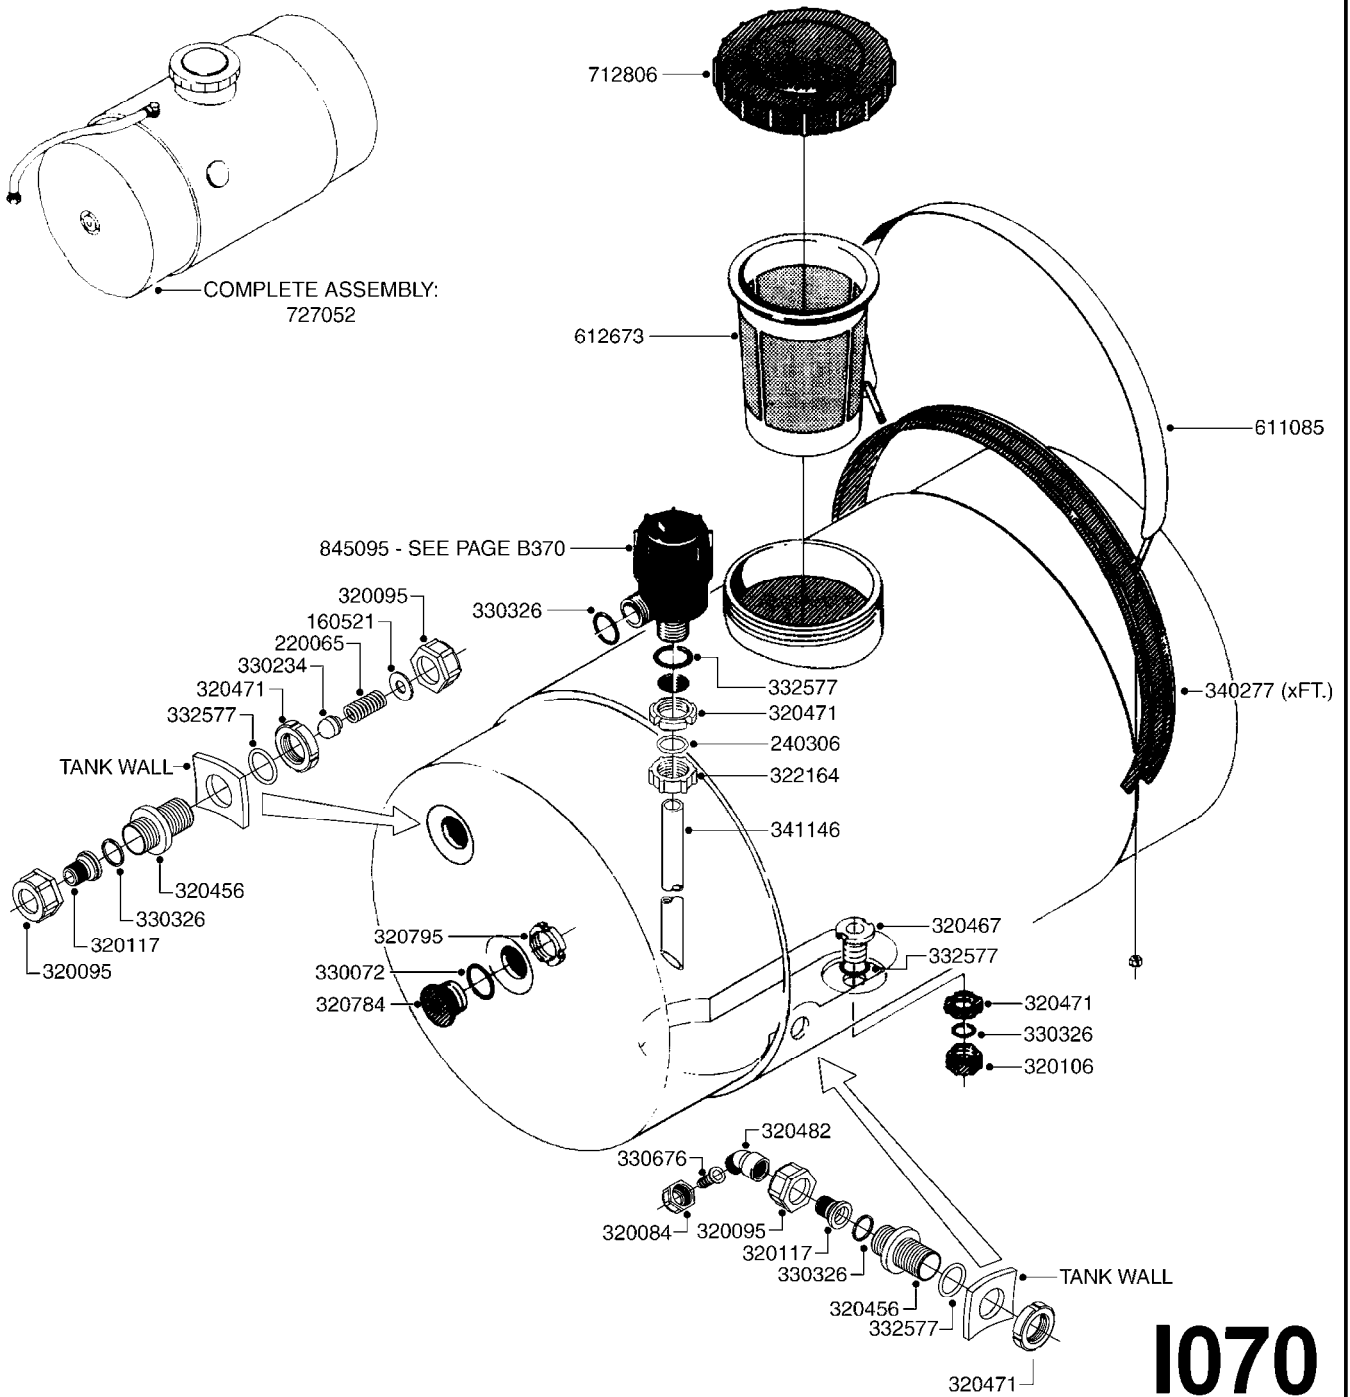

ES 50 TANK
I070-HIN, 12:12:05

Page 1

Date 18.03.2013 13:28

parts-n°	order qty	description
160521	1	WASHER D30.5/D13X2
220065	1	SPRING D19,7/41,2
240306	1	O-RING D29/D21X4
320084	1	FITT.DK NUT 1/2" BSP
320095	1	FITT.DK NUT 1" BSP
320106	1	FITT.DK CAPNUT 1" BSP
320117	1	FITT.DK CONN.1/2"BSP F. 1" CAP
320456	1	FITT.DK BULKHEAD 1"BSP DOUBLE
320467	1	FITT.DK BULKHEAD 1"BSP SINGLE
320471	1	FITT.DK NUT 1" BSP JAMB
320482	1	FITT.DK ELB. 1/2" BSP 60 DEG.
320784	1	FITT.DK CAP 1-1/2" BSP
320795	1	FITT.DK NUT 1-1/2" BSP JAMB
322164	1	FITT.DK CAP 1" SPECIAL
330072	1	O-RING D53,5/D45,5X4
330234	1	VALVE BALL D20
330326	1	O-RING D30/D24X2 F.1"NUT
330676	1	FITT.DK HB 3/8" F. 1/2" NUT
332577	1	O-RING D38/D30X4 F.1" PUR.
340277	1	TANK PACKING - 40mm WIDE x 12"
341146	1	SUCTION TUBE L=640MM/45DEG
611085	1	TANK STRAP FOR NK600
612673	1	FILTER BASKET F. ES30/ES53
712806	1	TANK LID WITH VENT S226 RED
727052	1	TANK 53 GAL.F/ES
845095	1	FILTER COMPLETE