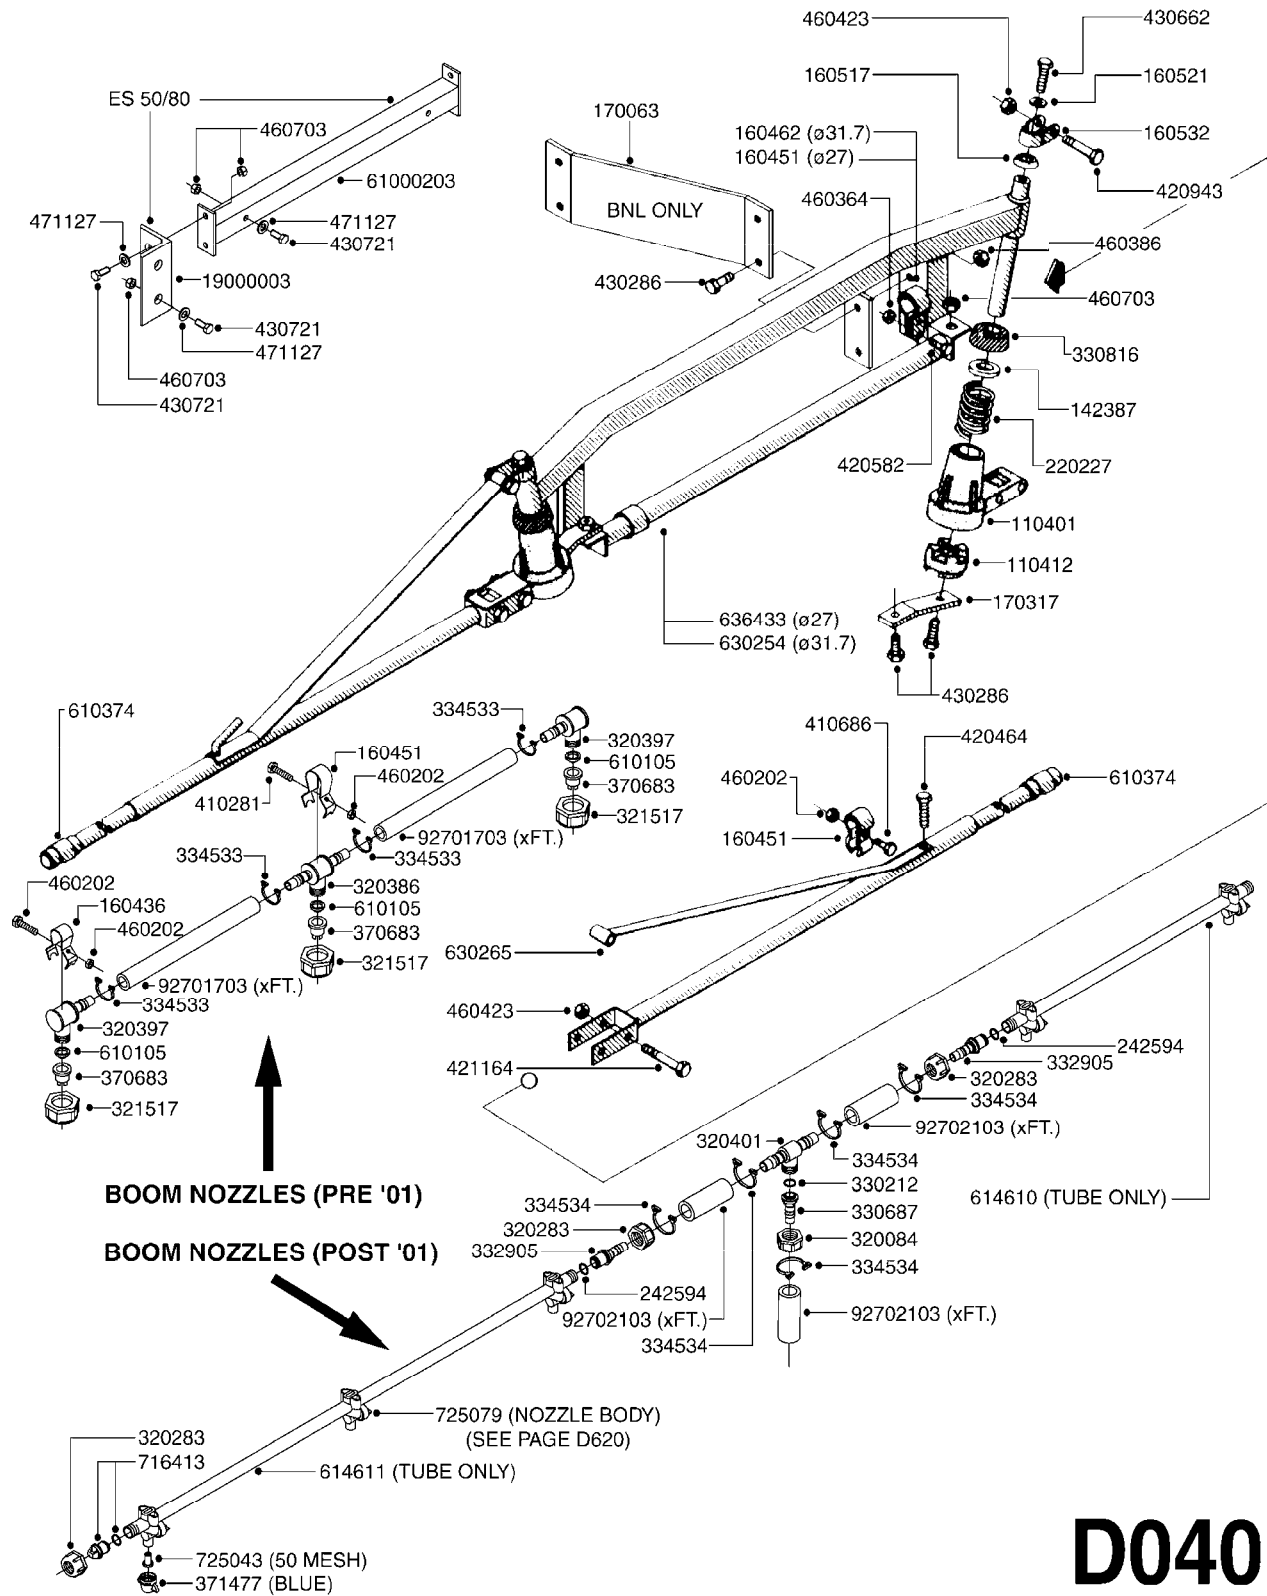

BOOM - 14' HD
D040-HIN, 06:12:11

Page 1
Date 18.03.2013 13:28

parts-n°	order qty	description
110401	1	SPRING HOUSING STD BOOM
110412	1	CLUTCH STANDARD BOOM
142387	1	WASHER D40D23X5
160436	1	PIPE BRANCH HOLDER D22,2
160451	1	PIPE BRANCH HOLDER D25,4
160462	1	PIPE BRANCH HOLDER D31,7
160517	1	SPACER COLLAR, STANDARD BOM
160521	1	WASHER D30.5/D13X2
160532	1	CLAMP SWIVEL F. BOOM 14'H.D.
170063	1	SUPPORT ARM FOR UNIT BOOM
170317	1	CROSSBAR FOR BOOM WINE II
220227	1	SPRING FOR PIVOT
242594	1	O-RING D14 X 1.78 SCH.70-EPDM
320084	1	FITT.DK NUT 1/2" BSP
320283	1	FITT.DK NUT 3/4"BSP
320386	1	FITT.DK TEE 3/8X3/8HB X3/8"BSP
320397	1	FITT.DK ELB 3/8"HB X 3/8" BSP
320401	1	FITT.DK TEE 1/2X1/2HB X1/2"BSP
321517	1	FITT.DK CAP 3/8" BSP WHITE
330212	1	O-RING D19/D14X2.4 F.1/2"NUT
330687	1	FITT.DK HB 1/2" F. 1/2" NUT
330816	1	DUST COVER PLASTIC/STD.BOOM
332905	1	FITT.DK HB 1/2" F. 3/4" CAP
334533	1	CLAMP HOSE PLASTIC 3/8"
334534	1	CLAMP HOSE PLASTIC 1/2"
370683	1	NOZZLE FLAT FAN 4110-16
371477	1	COLOR TIP S4110-30 BLUE
410281	1	BOLT HEX 8.8 DEL M6X25
410686	1	BOLT HEX 8.8 DEL M6X30
420464	1	BOLT HEX 8.8 DEL 3/8'X20MM
420582	1	BOLT HEX 8.8 DEL M8X20 FT
420943	1	BOLT HEX 8.8 DEL M10X50
421164	1	BOLT HEX 8.8 DEL M10X70
430286	1	BOLT HEX 8.8 DEL M12X30 FT
430662	1	BOLT HEX 8.8 DEL M12X20 FT
430721	1	BOLT HEX 8.8 DEL M12X40 FT
460202	1	NUT HEX M6
460364	1	NUT HEX M8 GALV.
460386	1	NUT HEX M12X1.75
460423	1	NUT HEX M10X1.5 LOCK
460703	1	NUT HEX M12X1.75 LOCK
471127	1	WASHER D24/D13X2.5 STAINLESS
610105	1	NOZZLE FILTER
610374	1	BOOM WING OUT.SECTION (WINE11)
614610	1	NOZZLE TUBE 2 HOLE L-24"/SP20"
614611	1	NOZZLE TUBE 3 HOLE L-44"/SP20"
630265	1	BOOM WING 14' BOOM
636433	1	CENTER SECTION 14' BOOM D27.0
716413	1	FITT.DK PLUG ASSY. F.NOZ TUBE
725043	1	SCREEN 50 MESH W.GASKET,BLUE
725079	1	NOZZLE ASSY.SING.SNAP-FIT GREN
19000003	1	MOUNT ANGLE BRACKET ES50/80
61000203	1	MOUNT BRACKET F.14' BOOM
92701703	1	HOSE R X3/8" X300PSI WP X0012"
92702103	1	HOSE R X1/2" X300PSI WP X0012"