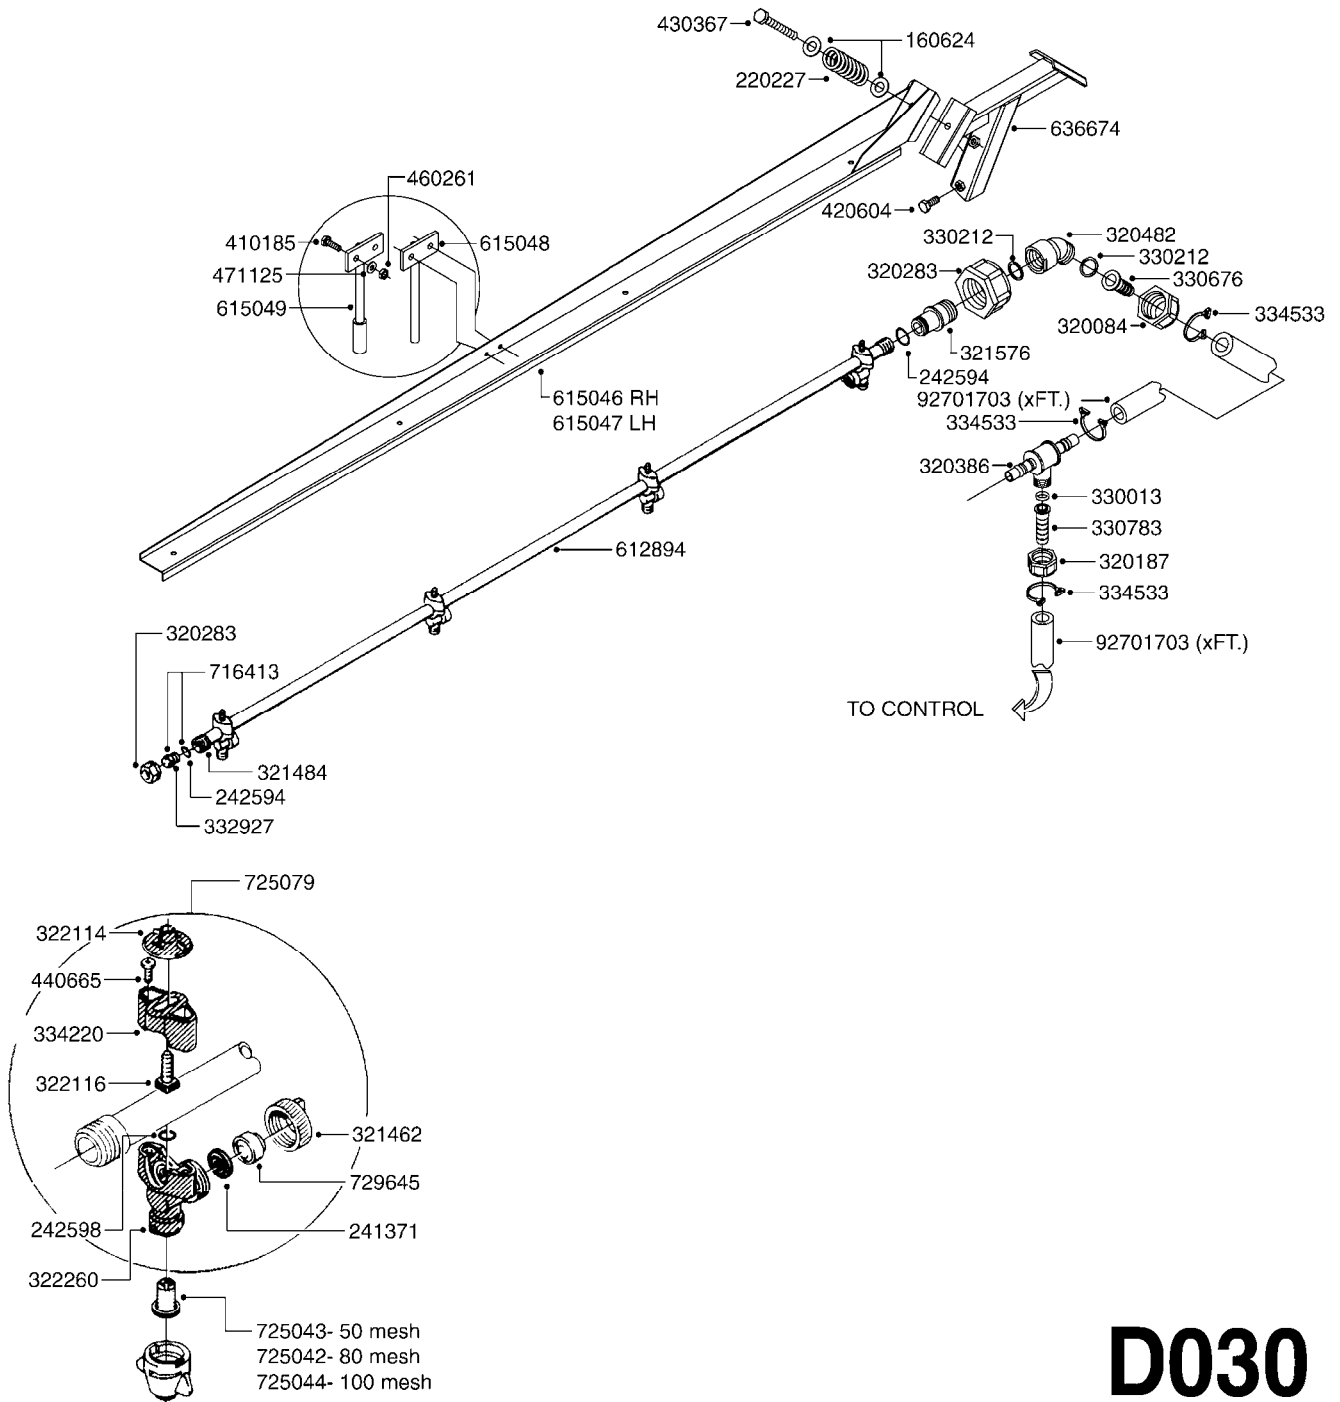

BOOM - 13' FOLDING
D030-HIN, 09:03:10

Page

0

Date

18.03.2013 13:27

BOOM - 13' FOLDING
D030-HIN, 09:03:10

Page 1
Date 18.03.2013 13:27

parts-n°	order qty	description
160624	1	WASHER PLATE 6/13 X3
220227	1	SPRING FOR PIVOT
241371	1	DIAPHRAGM F.NO-DRIP,VULC
242594	1	O-RING D14 X 1.78 SCH.70-EPDM
242598	1	O-RING D7.0 X 2.5 NITRIL
320084	1	FITT.DK NUT 1/2" BSP
320187	1	FITT.DK CAP 3/8" BSP BLACK
320283	1	FITT.DK NUT 3/4"BSP
320386	1	FITT.DK TEE 3/8X3/8HB X3/8"BSP
320482	1	FITT.DK ELB. 1/2" BSP 60 DEG.
321462	1	CAP F.NO-DRIP ASSY.
321484	1	BUSHING THREADED F.NOZZ.TUBE
321576	1	FITT.DK CONN 1/2"BSP F.3/4"NUT
322114	1	NUT PLASTIC F.NOZZ.H
322116	1	BOLT PLASTIC F.NOZZ.H.
322260	1	NOZZLE HOLDER UPPER PART
330013	1	O-RING D15/D10X2.5 F.3/8"NUT
330212	1	O-RING D19/D14X2.4 F.1/2"NUT
330676	1	FITT.DK HB 3/8" F. 1/2" NUT
330783	1	FITT.DK HB 3/8"F.3/8" NUT
332927	1	FITT.DK PL.F. NOZZLE TUBE
334220	1	NOZZLE BODY SING.SN.FT.UPPER
334533	1	CLAMP HOSE PLASTIC 3/8"
410185	1	BOLT HEX 8.8 DEL M6X16
420604	1	BOLT HEX 8.8 DEL M10X25 FT
430367	1	BOLT HEX 8.8 DEL M12X100
440665	1	SCREW M4.2X16 STAINLESS
460261	1	NUT HEX M6X1 LOCK
471125	1	WASHER D12/D6.4x1.6 SS
612894	1	NOZZLE TUBE 4 HOLE 50CM
615046	1	BOOM WING F.13'FD RIGHT
615047	1	BOOM WING F.13'FD LEFT
615048	1	LOCK FOR 13.6'BOOM
615049	1	LOCK FOR 13.6'BOOM W/PLATE
636674	1	BOOM UPRIGHT FOR POWER SPRAYER
716413	1	FITT.DK PLUG ASSY. F.NOZ TUBE
725042	1	SCREEN 80 MESH W.GASKET, RED
725043	1	SCREEN 50 MESH W.GASKET,BLUE
725044	1	SCREEN 100 MESH W.GASKET,YELLO
725079	1	NOZZLE ASSY.SING.SNAP-FIT GREN
729645	1	NON-DRIP SPRING ASSY.GREEN 10
92701703	1	HOSE R X3/8" X300PSI WP X0012"