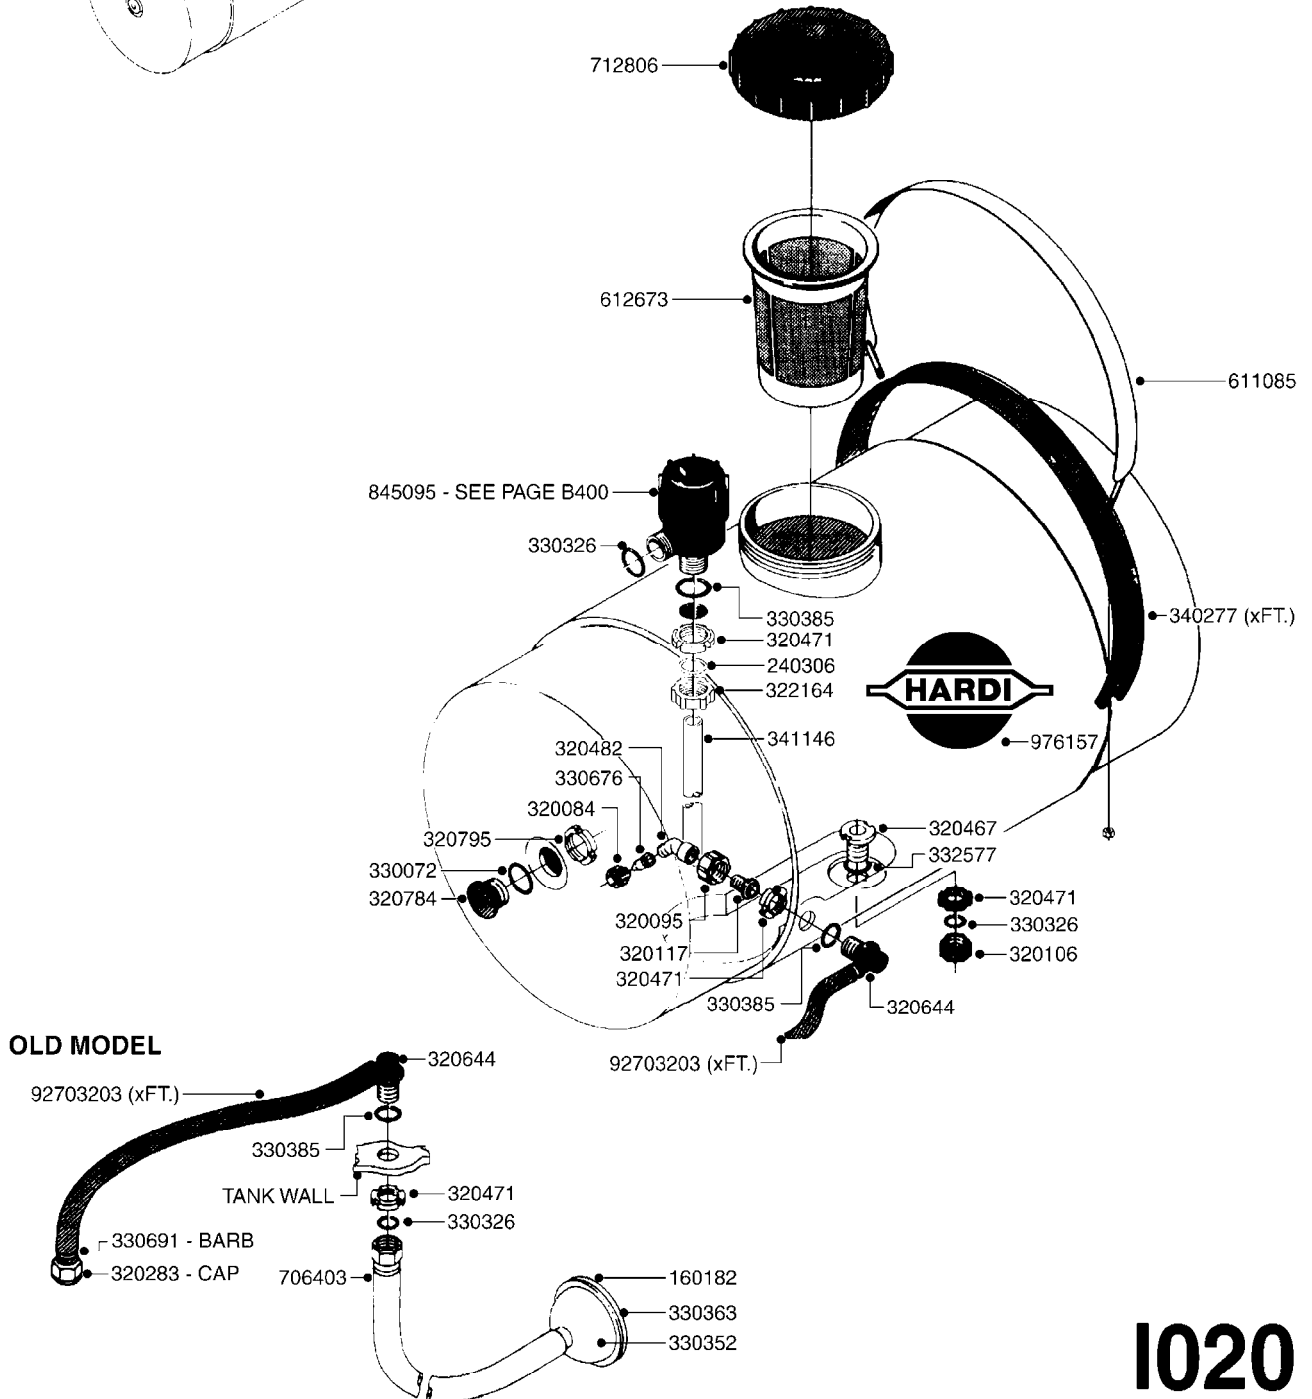

COMPLETE ASSEMBLY:
707011 - 50 GAL
727148 - 80 GAL

ATV 50/80 TANK
I020-HIN, 26:05:11

Page 1

Date 18.03.2013 13:28

parts-n°	order qty	description
160182	1	FILTER SCREEN
240306	1	O-RING D29/D21X4
320084	1	FITT.DK NUT 1/2" BSP
320095	1	FITT.DK NUT 1" BSP
320106	1	FITT.DK CAPNUT 1" BSP
320117	1	FITT.DK CONN.1/2"BSP F. 1" CAP
320283	1	FITT.DK NUT 3/4"BSP
320467	1	FITT.DK BULKHEAD 1"BSP SINGLE
320471	1	FITT.DK NUT 1" BSP JAMB
320482	1	FITT.DK ELB. 1/2" BSP 60 DEG.
320644	1	FITT.DK ELB.3/4"HB X 1" BSP
320784	1	FITT.DK CAP 1-1/2" BSP
320795	1	FITT.DK NUT 1-1/2" BSP JAMB
322164	1	FITT.DK CAP 1' SPECIAL
330072	1	O-RING D53,5/D45,5X4
330326	1	O-RING D30/D24X2 F.1"NUT
330352	1	FOAM DROP HOUSING
330363	1	RETAINER FILTER GAUGE
330385	1	O-RING D38,8/32,8XD3
330676	1	FITT.DK HB 3/8" F. 1/2" NUT
330691	1	FITT.DK HB 3/4'F.3/4' NUT
332577	1	O-RING D38/D30X4 F.1" PUR.
340277	1	TANK PACKING - 40mm WIDE x 12"
341146	1	SUCTION TUBE L=640MM/45DEG
611085	1	TANK STRAP FOR NK600
612673	1	FILTER BASKET F. ES30/ES53
706403	1	HOSE ASSY. SUCTION F.ESTATE SP
707011	1	TANK 53 GAL. TR/ATV
712806	1	TANK LID WITH VENT S226 RED
727148	1	TANK 80 GAL.F/FLUSH
845095	1	FILTER COMPLETE
976157	1	DECAL COMPANY (4.4" X 4.6")
92703203	1	HOSE R X3/4" X300PSI WP X0012"