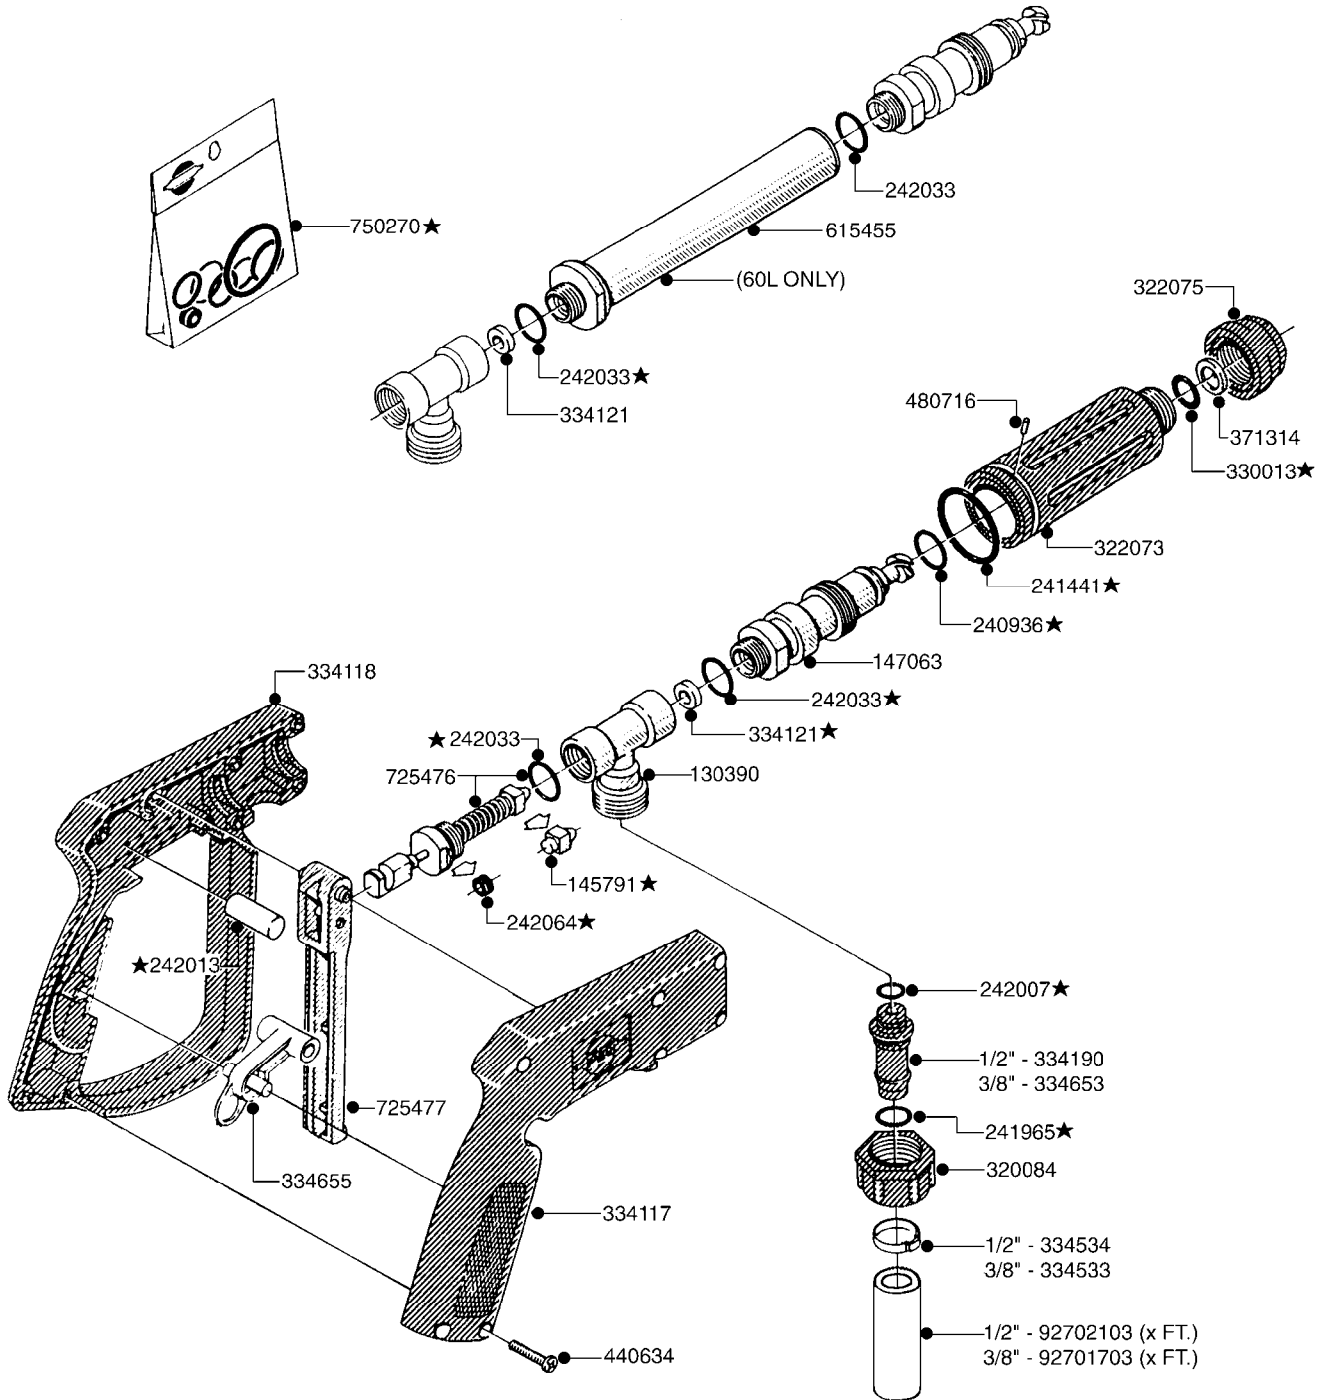

COMPLETE ASSEMBLY:
843197 - 60L
843196 - 60S

COMPLETE ASSEMBLIES
WHOLEGOODS ITEMS

G450

HANDGUN TYPE 60S/60L POST 95
G450-HIN, 19:05:11

Page 1

Date 18.03.2013 13:28

parts-n°	order qty	description
130390	1	TEE 3/8'X 1/2' BSP F.TYPE 60S
145791	1	CONE FOR ON/OFF
147063	1	SWIRL F.SPRAY GUN TYPE 60
240936	1	O-RING D13.3X2.4 NITRIL
241441	1	O-RING D29.3X3
241965	1	O-RING 12.1 X 1.6
242007	1	O-RING D9.1X1.6
242013	1	SPRING RUBBER F/TRIGGER
242033	1	O-RING
242064	1	SLEEVE RUBBER 3X8X4MM
320084	1	FITT.DK NUT 1/2" BSP
322073	1	HOUSING F.SWIRL TYPE 60S H.G.
322075	1	CASTING
330013	1	O-RING D15/D10X2.5 F.3/8"NUT
334117	1	HANDLE PIECE RIGHT F.60S/60L
334118	1	HANDLE PIECE LEFT F.60S/60L
334121	1	SEAT FOR ON/OFF
334190	1	FITT.DK HB 1/2' F. PISTOL 60S
334533	1	CLAMP HOSE PLASTIC 3/8"
334534	1	CLAMP HOSE PLASTIC 1/2"
334653	1	FITT.DK HB 3/8' F.HANDGUN
334655	1	TRIGGER SAFETY F.60S/60L GUN
371314	1	NOZZLE CERAMIC 1099-20
440634	1	SCREW 5/8"
480716	1	PIN D3X6 STAINLESS
615455	1	TUBE F.LANCE TYPE 60L
725476	1	SPINDLE
725477	1	TRIGGER
750270	1	GASKET KIT F.SPRAY GUN
843196	1	HANDGUN KIT TYPE 60 SHORT
843197	1	HANDGUN KIT TYPE 60 LONG
92701703	1	HOSE R X3/8" X300PSI WP X0012"
92702103	1	HOSE R X1/2" X300PSI WP X0012"