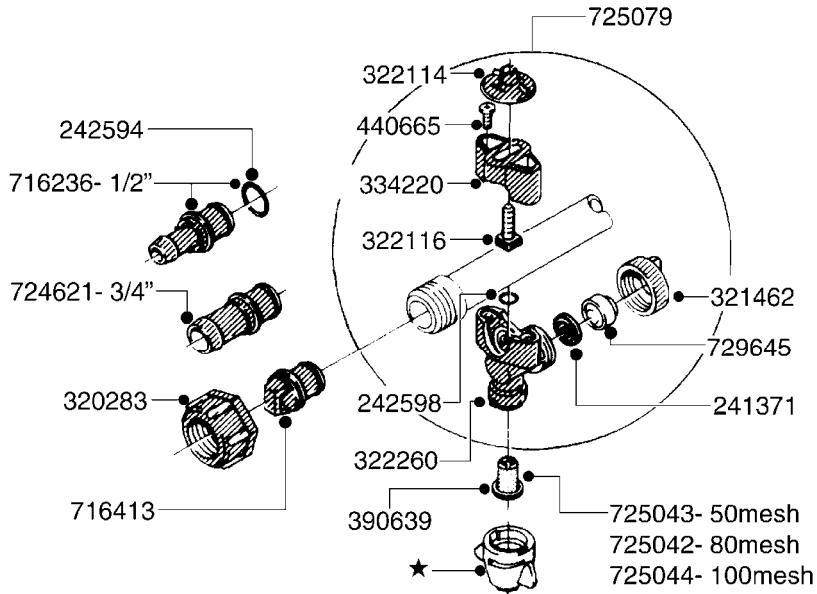

SINGLE NOZZLE BODY