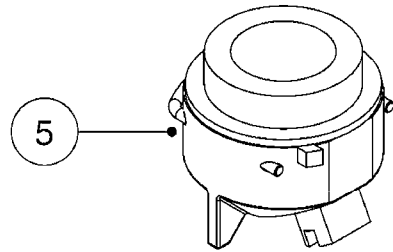

COMPLETE ASSEMBLY
WITH NOZZLES