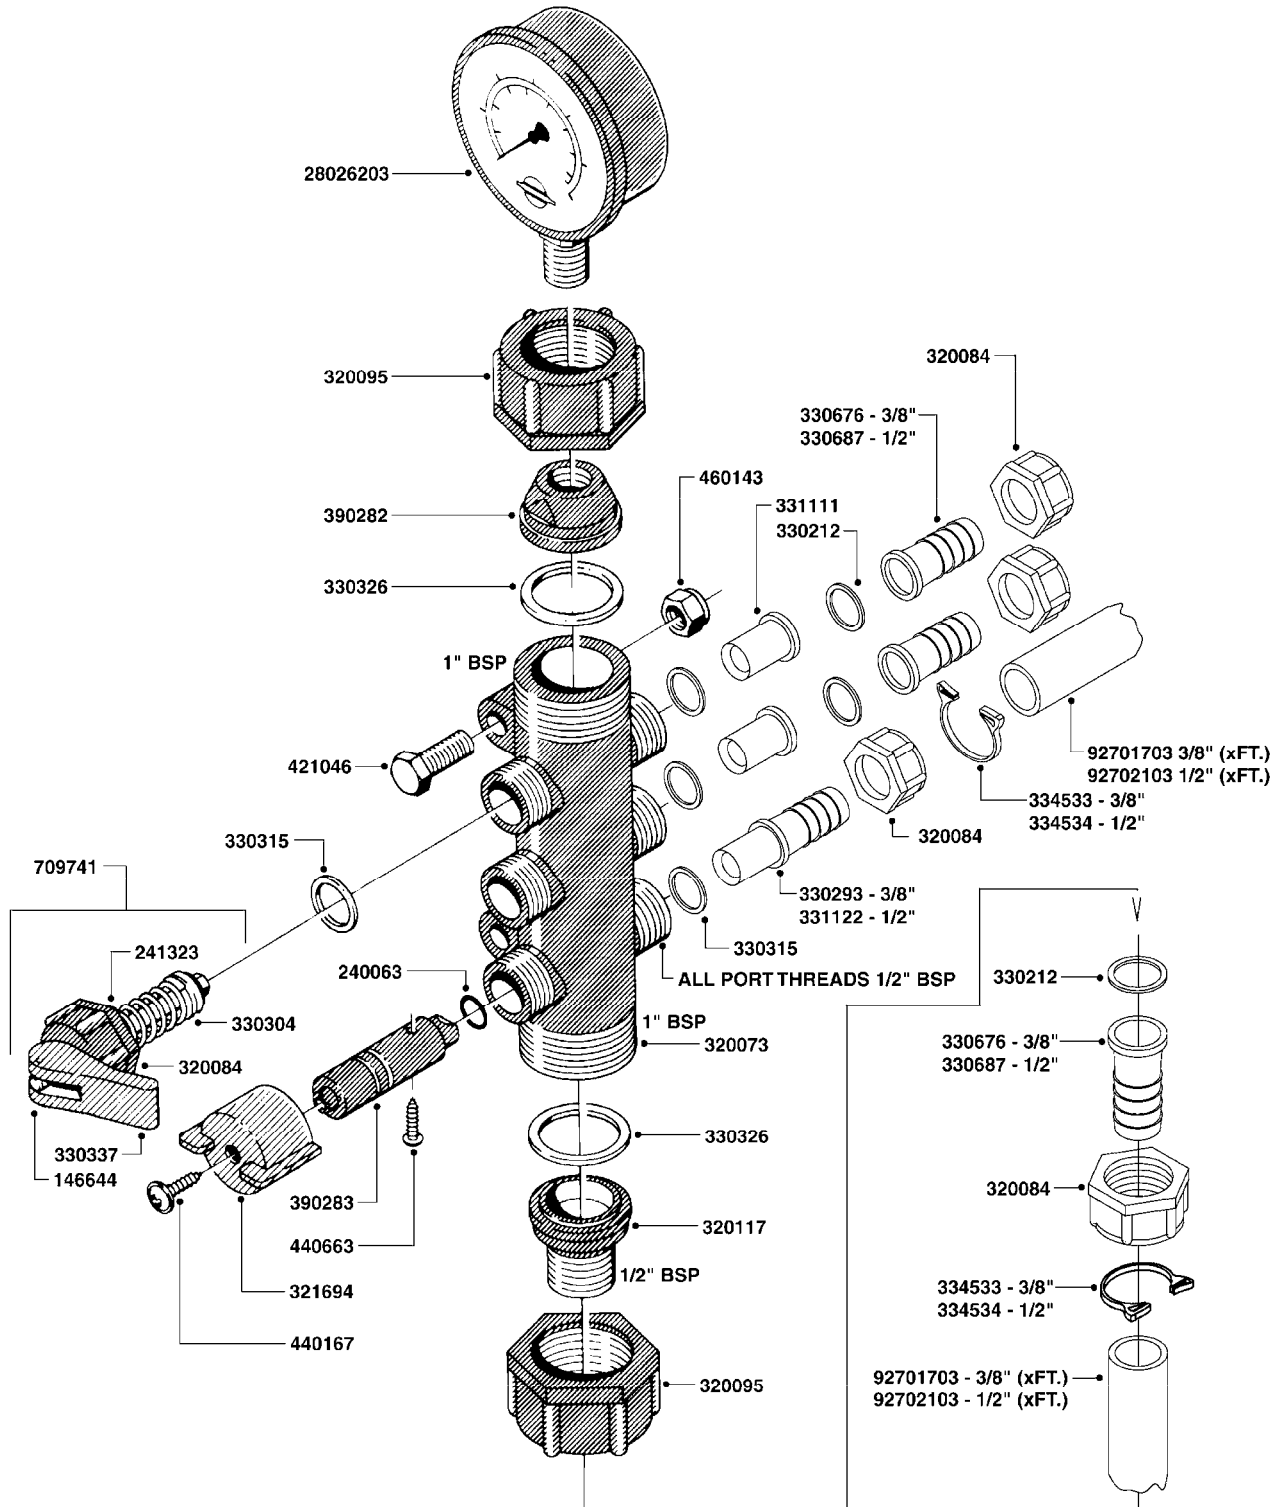

PUMP - 503/603 W/DIRECT DRIVE  
A025-HIN, 06:10:10

Page 1

Date 18.03.2013 13:27

parts-n°	order qty	description
146590	1	COUPLING F. ENGINE DIRECT DRIV
146591	1	COUPLING F.PUMP DIRECT DRIVE
160003	1	PUMP MOUNT PLATE TALL 500/600
168846	1	BASE PLATE F.DIRECT DRIVE UNIT
192415	1	KEY 3/16' X 38 BS NO. 91539
330746	1	GUARD PTO LOWER PART
330757	1	GUARD PTO UPPER PART
410347	1	SCREW M6X20 8.8
420162	1	BOLT HEX 8.8 DEL 3/8"x15MM
420604	1	BOLT HEX 8.8 DEL M10X25 FT
420744	1	BOLT HEX 8.8 DEL M8X40
420781	1	BOLT HEX 8.8 DEL M8X50
420943	1	BOLT HEX 8.8 DEL M10X50
450897	1	SCREW SET M8 x 12
460143	1	NUT HEX M8 LOCK
460202	1	NUT HEX M6
460423	1	NUT HEX M10X1.5 LOCK
470046	1	WASHER D18D11X1 LOCK
471122	1	WASHER D20/D10.5X2 SS
471126	1	WASHER D16/D8.4X1.6 SS
821617	1	PUMP 503/7 W FOOT TAPERED SHAF
821624	1	PUMP 603/7 W. FOOT
28007203	1	ENG.B&S 3.5HP 6:1 REDUCT. RED
28007303	1	ENG.HONDA 4.0HP 6:1 REDUCT.
92702103	1	HOSE R X1/2" X300PSI WP X0012"

Page 1  
Date 18.03.2013 13:27

parts-n°	order qty	description
130034	1	ELBOW FOR GAUGE 1/4 NPT M/F
130082	1	HANDLE FOR PLUG
140243	1	VALVE PLUG, MODEL 600
144174	1	SPRING CASING M500/600 PST91
230031	1	ELBOW 3/4' GF92LZ
230042	1	ELBOW 3/4"
240052	1	BUSHING/PKNG D11,2/8,4 X 6
240063	1	O-RING D14,1/9,3 X 2,4
320084	1	FITT.DK NUT 1/2" BSP
320305	1	FITT.DK HB 3/4'- 3/4' BSP
330212	1	O-RING D19/D14X2.4 F.1/2"NUT
330632	1	REGULATING HANDLE
330687	1	FITT.DK HB 1/2" F. 1/2" NUT
334531	1	CLAMP HOSE PLASTIC 3/4"
334534	1	CLAMP HOSE PLASTIC 1/2"
410281	1	BOLT HEX 8.8 DEL M6X25
613384	1	SPRING CASING M 500/600
614445	1	VALVE CASING W600
702553	1	RELIEF SCREW M22
702575	1	RELIEF VALVE, ASSEMBLED
702597	1	RELIEF VALVE, HT
728922	1	RELIF VALVE, ASSEMB.230 PST 91
728923	1	RELIEF VALVE,ASSEMB. 360 PST91
841035	1	OPER.UNIT BRASS F. 600 GAS MTR
841046	1	OP.UN.600 BRS.HT
845014	1	AIR BOTTLE COMPLETE HJ73
28026203	1	GAUGE 200PSI/BR,2.5"1/4BSP-BTM
92702103	1	HOSE R X1/2" X300PSI WP X0012"
92703203	1	HOSE R X3/4" X300PSI WP X0012"