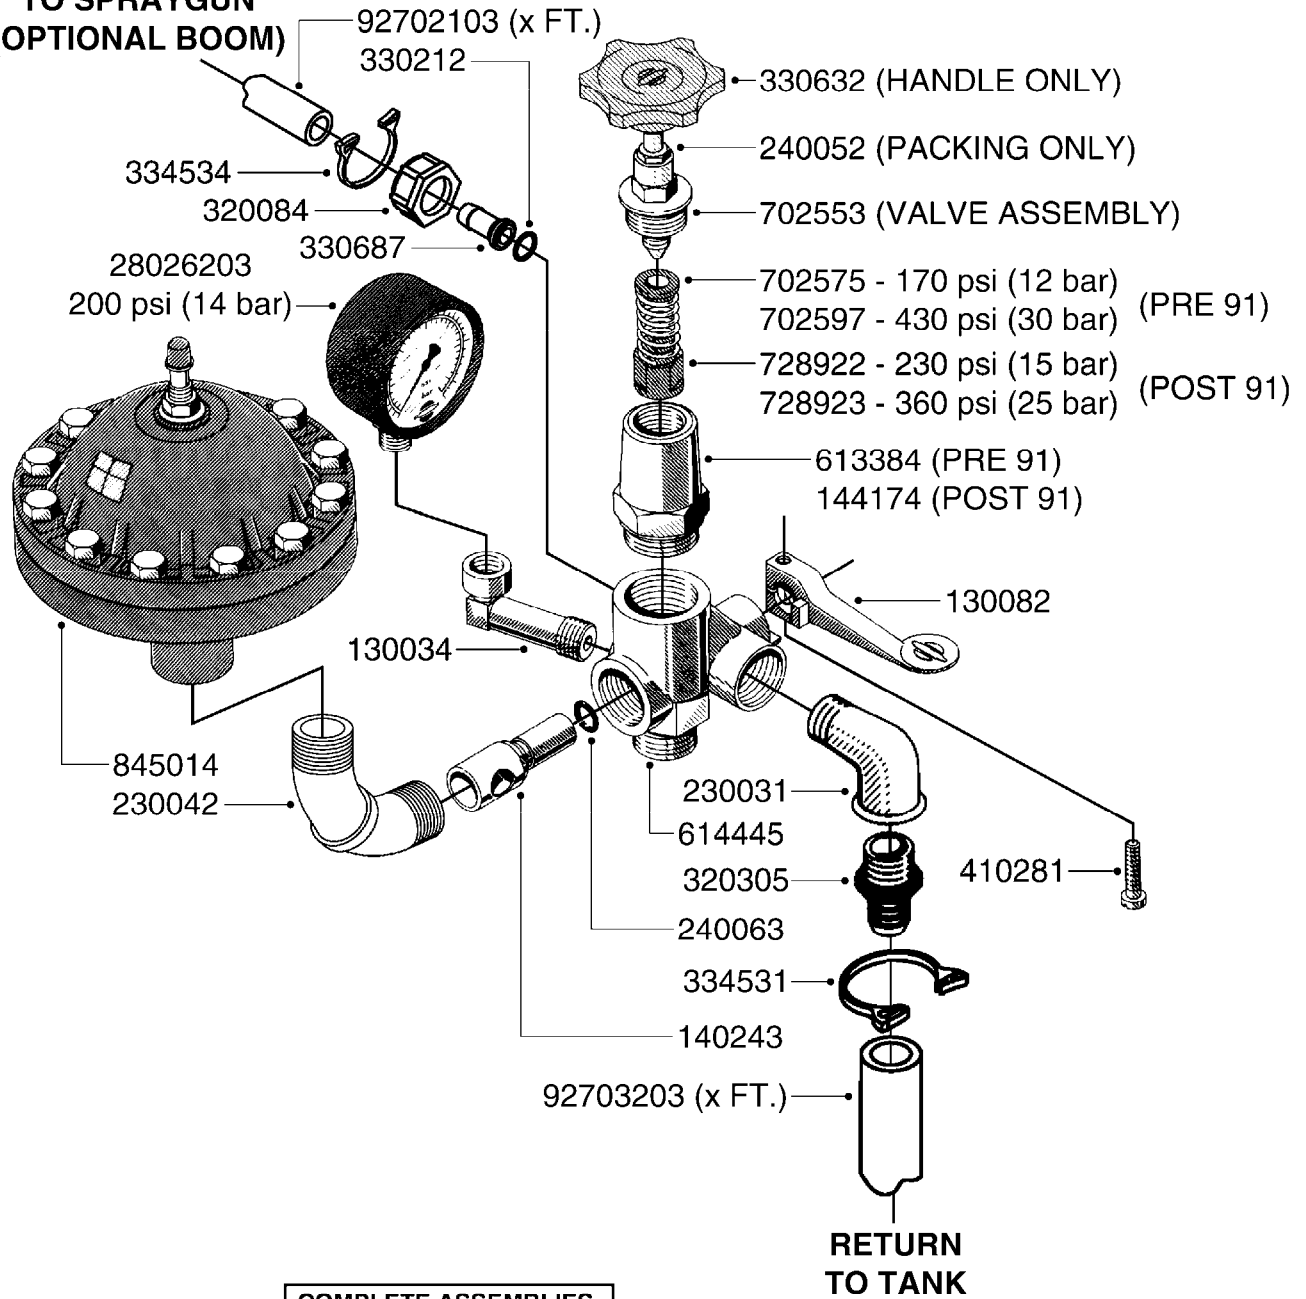

TO SPRAYGUN
(OPTIONAL BOOM)

CONTROL-GAS ENGINE DRIVE - SM
B010-HIN, 19:05:11

Page 1
Date 18.03.2013 13:27

parts-n°	order qty	description
130034	1	ELBOW FOR GAUGE 1/4 NPT M/F
130082	1	HANDLE FOR PLUG
140243	1	VALVE PLUG, MODEL 600
144174	1	SPRING CASING M500/600 PST91
230031	1	ELBOW 3/4' GF92LZ
230042	1	ELBOW 3/4"
240052	1	BUSHING/PKNG D11,2/8,4 X 6
240063	1	O-RING D14,1/9,3 X 2,4
320084	1	FITT.DK NUT 1/2" BSP
320305	1	FITT.DK HB 3/4'- 3/4' BSP
330212	1	O-RING D19/D14X2.4 F.1/2"NUT
330632	1	REGULATING HANDLE
330687	1	FITT.DK HB 1/2" F. 1/2" NUT
334531	1	CLAMP HOSE PLASTIC 3/4"
334534	1	CLAMP HOSE PLASTIC 1/2"
410281	1	BOLT HEX 8.8 DEL M6X25
613384	1	SPRING CASING M 500/600
614445	1	VALVE CASING W600
702553	1	RELIEF SCREW M22
702575	1	RELIEF VALVE, ASSEMBLED
702597	1	RELIEF VALVE, HT
728922	1	RELIF VALVE, ASSEMB.230 PST 91
728923	1	RELIEF VALVE,ASSEMB. 360 PST91
841035	1	OPER.UNIT BRASS F. 600 GAS MTR
841046	1	OP.UN.600 BRS.HT
845014	1	AIR BOTTLE COMPLETE HJ73
28026203	1	GAUGE 200PSI/BR,2.5"1/4BSP-BTM
92702103	1	HOSE R X1/2" X300PSI WP X0012"
92703203	1	HOSE R X3/4" X300PSI WP X0012"