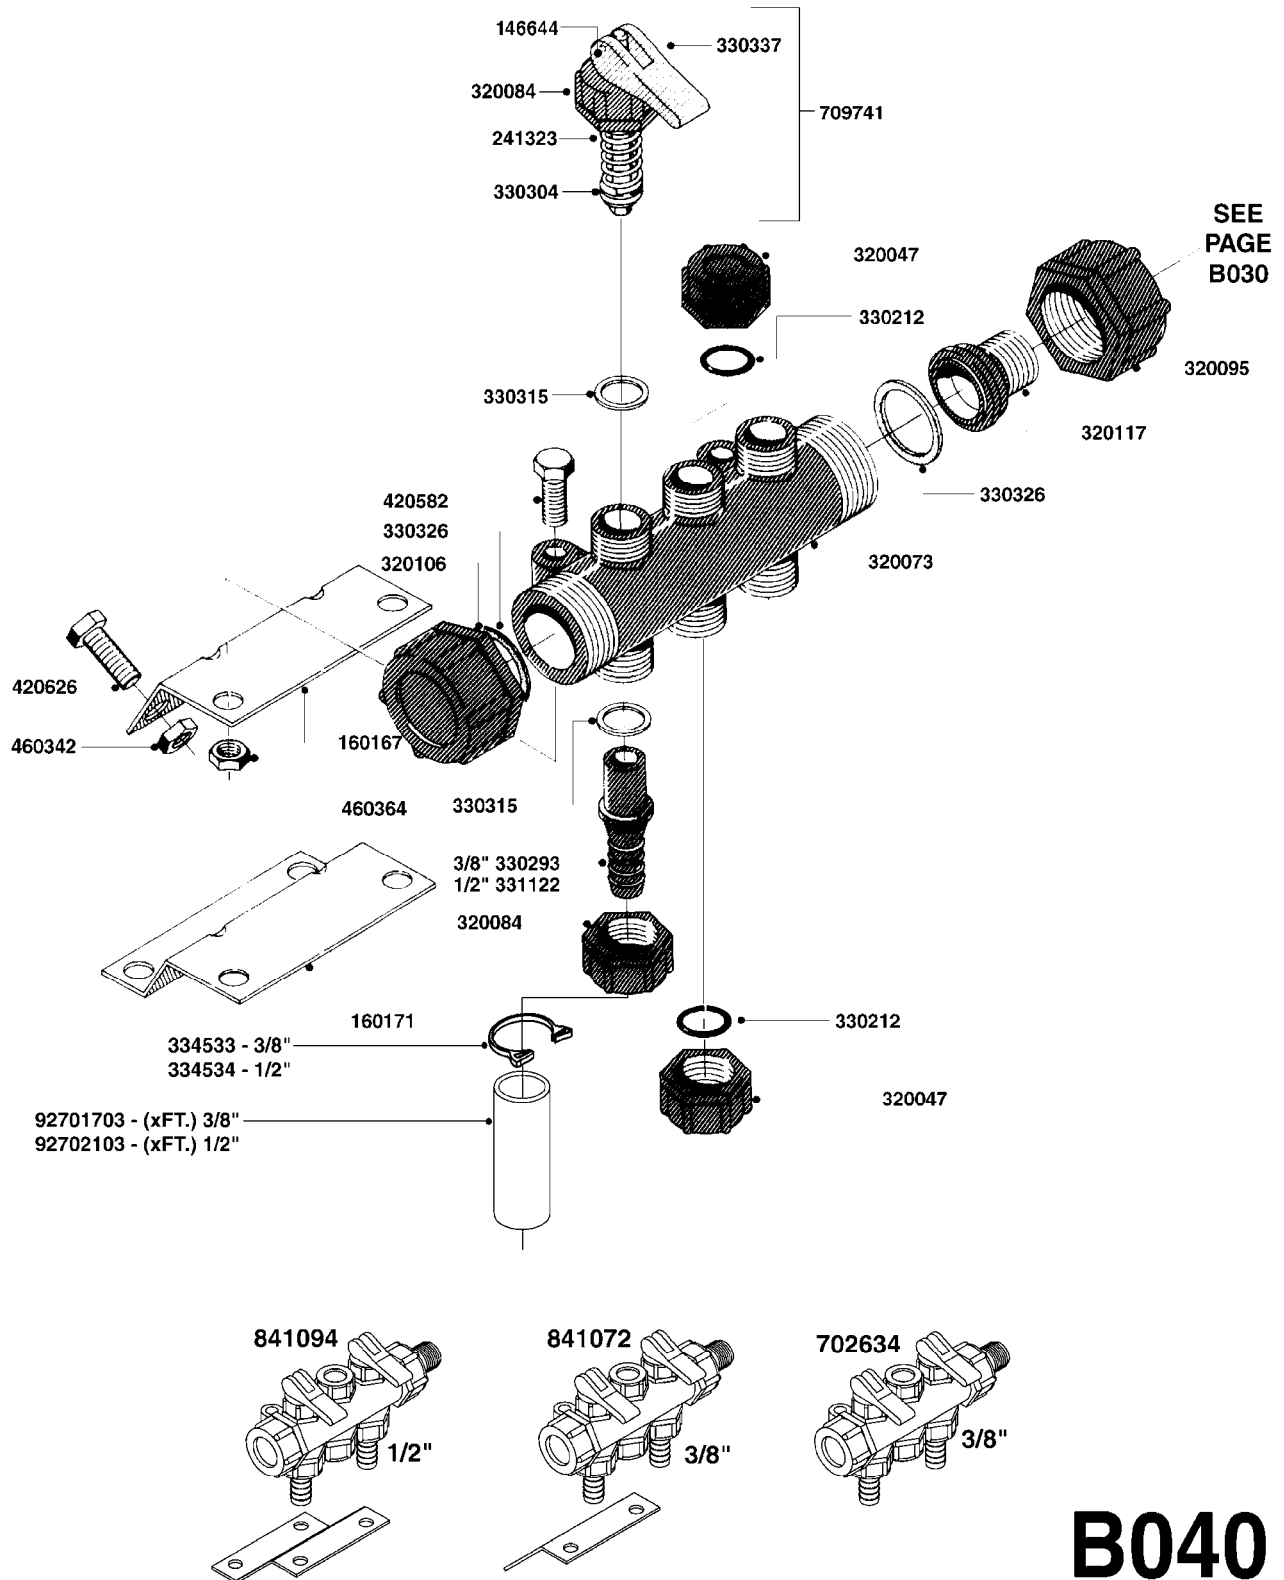

841758 - COMPLETE ASSEMBLY  
(LESS GAUGE)

COMPLETE ASSEMBLIES  
WHOLEGOODS ITEMS

**B030**

CONTROL-ET MANUAL-ES 30/50/80  
B030-HIN, 19:05:11

Page 1

Date 18.03.2013 13:27

parts-n°	order qty	description
146644	1	PIN D3X19 STAINLESS
240063	1	O-RING D14,1/9,3 X 2,4
241323	1	O-RING D5.3X2.4 NITRIL
320073	1	DISTRIBUTOR HOUSING 1/2"
320084	1	FITT.DK NUT 1/2" BSP
320095	1	FITT.DK NUT 1" BSP
320117	1	FITT.DK CONN.1/2"BSP F. 1" CAP
321694	1	UNION NUT
330212	1	O-RING D19/D14X2.4 F.1/2"NUT
330293	1	VALVE SEAT WITH 3/8" HOSE TAIL
330304	1	VALVE CONE D14
330315	1	O-RING D18.4/D13X.6
330326	1	O-RING D30/D24X2 F.1"NUT
330337	1	HANDLE F. FLIP VALVE
330676	1	FITT.DK HB 3/8" F. 1/2" NUT
330687	1	FITT.DK HB 1/2" F. 1/2" NUT
331111	1	VALVE SEAT FOR 1/2" DISTRIBUT.
331122	1	VALVE SEAT WITH 1/2" HOSE TAIL
334533	1	CLAMP HOSE PLASTIC 3/8"
334534	1	CLAMP HOSE PLASTIC 1/2"
390282	1	STOPPER ATV 1/4"
390283	1	CONE FOR PRES CONTR ATV
421046	1	BOLT HEX 8.8 DEL M8X25 FT
440167	1	SCREW NO.8 1/4"
440663	1	SCREW 3/8" NR4 STAINLESS
460143	1	NUT HEX M8 LOCK
709741	1	VALVE ASSY. 1/2" FLIP LEVER
841758	1	ET CONTROL COMPLETE
28026203	1	GAUGE 200PSI/BR,2.5"1/4BSP-BTM
92701703	1	HOSE R X3/8" X300PSI WP X0012"
92702103	1	HOSE R X1/2" X300PSI WP X0012"