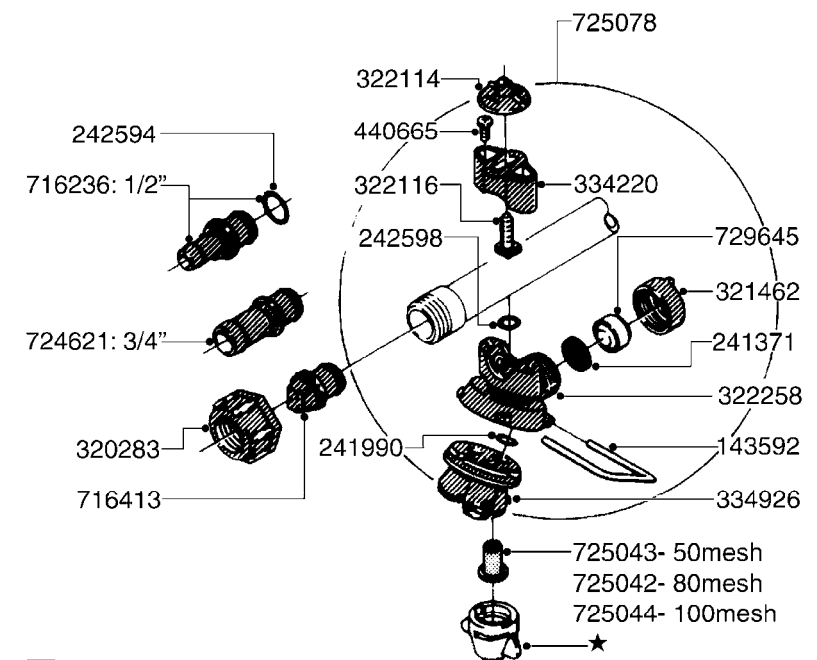

TRIPLET NOZZLE BODY

- 334371 (YELLOW)
- 334373 (RED)
- 334377 (BLUE)
- 334172 (GREEN)
- 334173 (ORANGE)

D620

*=REFER TO HARDI NOZZLE CATALOG