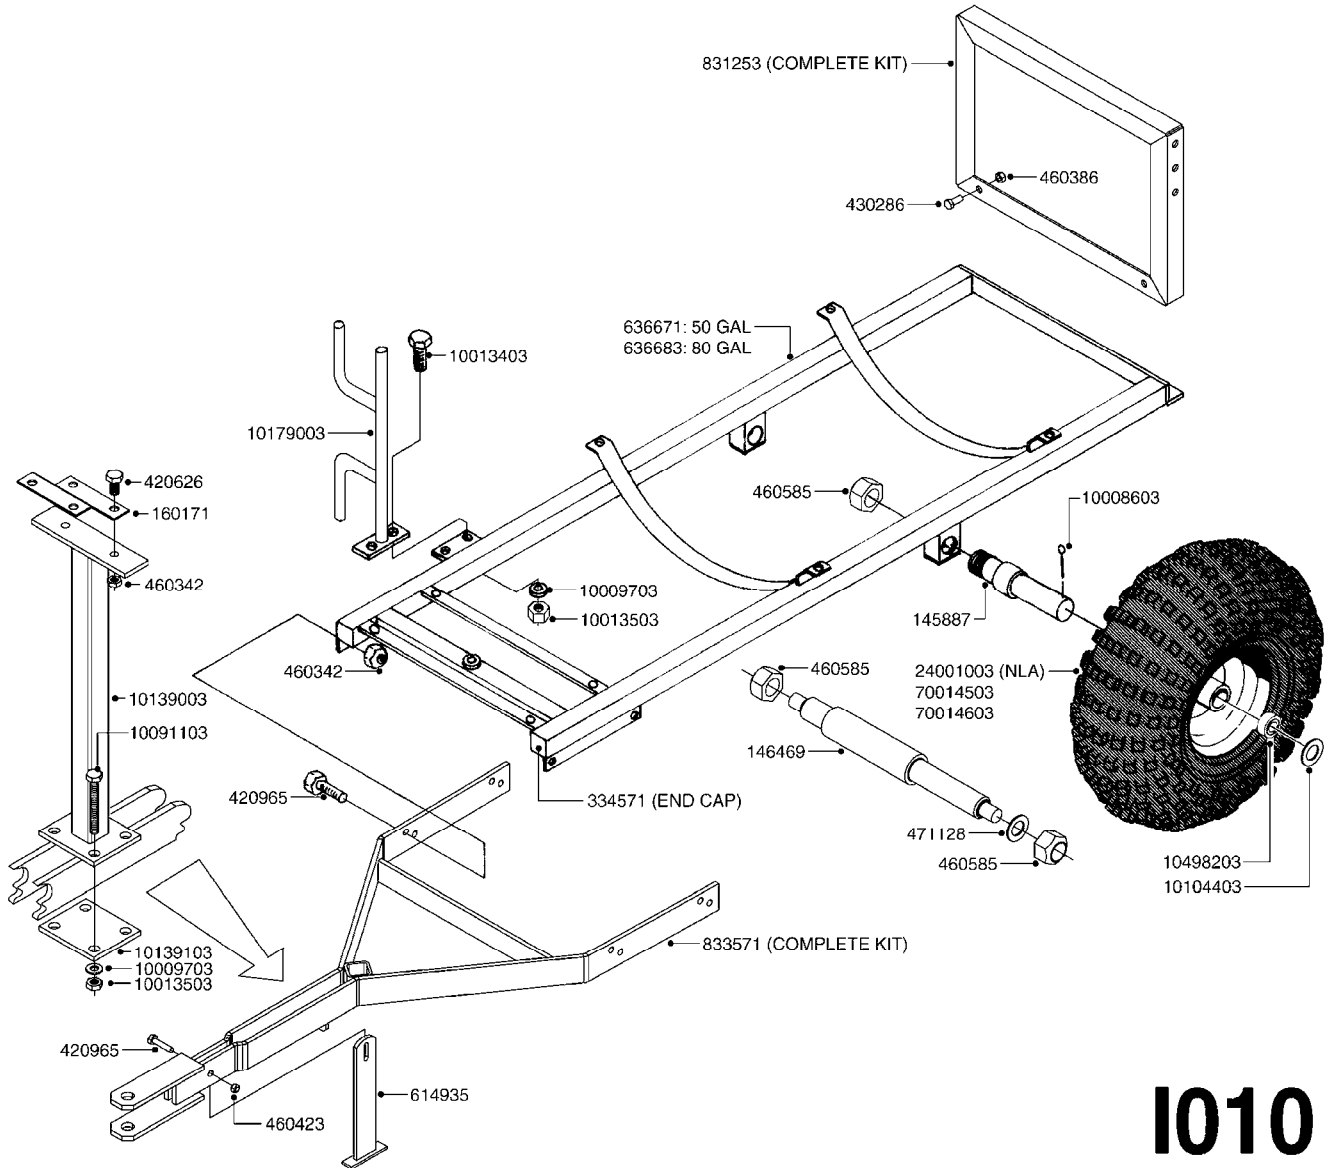

**I010**

ATV 50/80 FRAME  
I010-HIN, 16:12:08

Page 1

Date 18.03.2013 13:28

parts-n°	order qty	description
145887	1	AXLE SHAFT ES30/53
146469	1	AXLE SHAFT ESTATE TRAILER SPRY
160171	1	MOUNTING PLATE NK
334571	1	PLUG 40X40X2 F.SQ.TUBE
420626	1	BOLT HEX 8.8 DEL M10X20 FT
420965	1	BOLT HEX 8.8 DEL M10X40
430286	1	BOLT HEX 8.8 DEL M12X30 FT
460342	1	NUT HEX M10
460386	1	NUT HEX M12X1.75
460423	1	NUT HEX M10X1.5 LOCK
460585	1	NUT HEX M16X2 LOCK
471128	1	WASHER D30/D17X3
614935	1	JACK STAND FOR ES30/53
636671	1	FRAME TR/ATV 53
636683	1	FRAME FOR ATV/ES 80
831253	1	REAR BOOM MT.FOR ATV/ES80
833571	1	DRAW BAR FOR ES50/80
10008603	1	COTTER PIN 3/16"X 1-1/2"
10009703	1	WASHER LOCK L/W Z 3/8"
10013403	1	BOLT HEX 3/8-16X1 1/4 HCS Z5
10013503	1	NUT HEX NC 3/8"
10091103	1	BOLT HEX 3/8 NC GR.2 03.00'
10104403	1	WASHER PLATE 1'
10139003	1	CONTROL POST/TR25/53/80
10139103	1	PLATE CONTROL POST TR/25/53/80
10179003	1	WRAP HOSE BOTTOM PLATE MOUNT
10498203	1	BEARING PFB-200, F.ATV WHEEL
24001003	1	TIRE 20/10.00 x 8 6 PLY ATV
70014503	1	TIRE & RIM ASY 16X750-8 X 4"HU
70014603	1	TIRE & RIM ASY 20X10-8 X 4"HUB