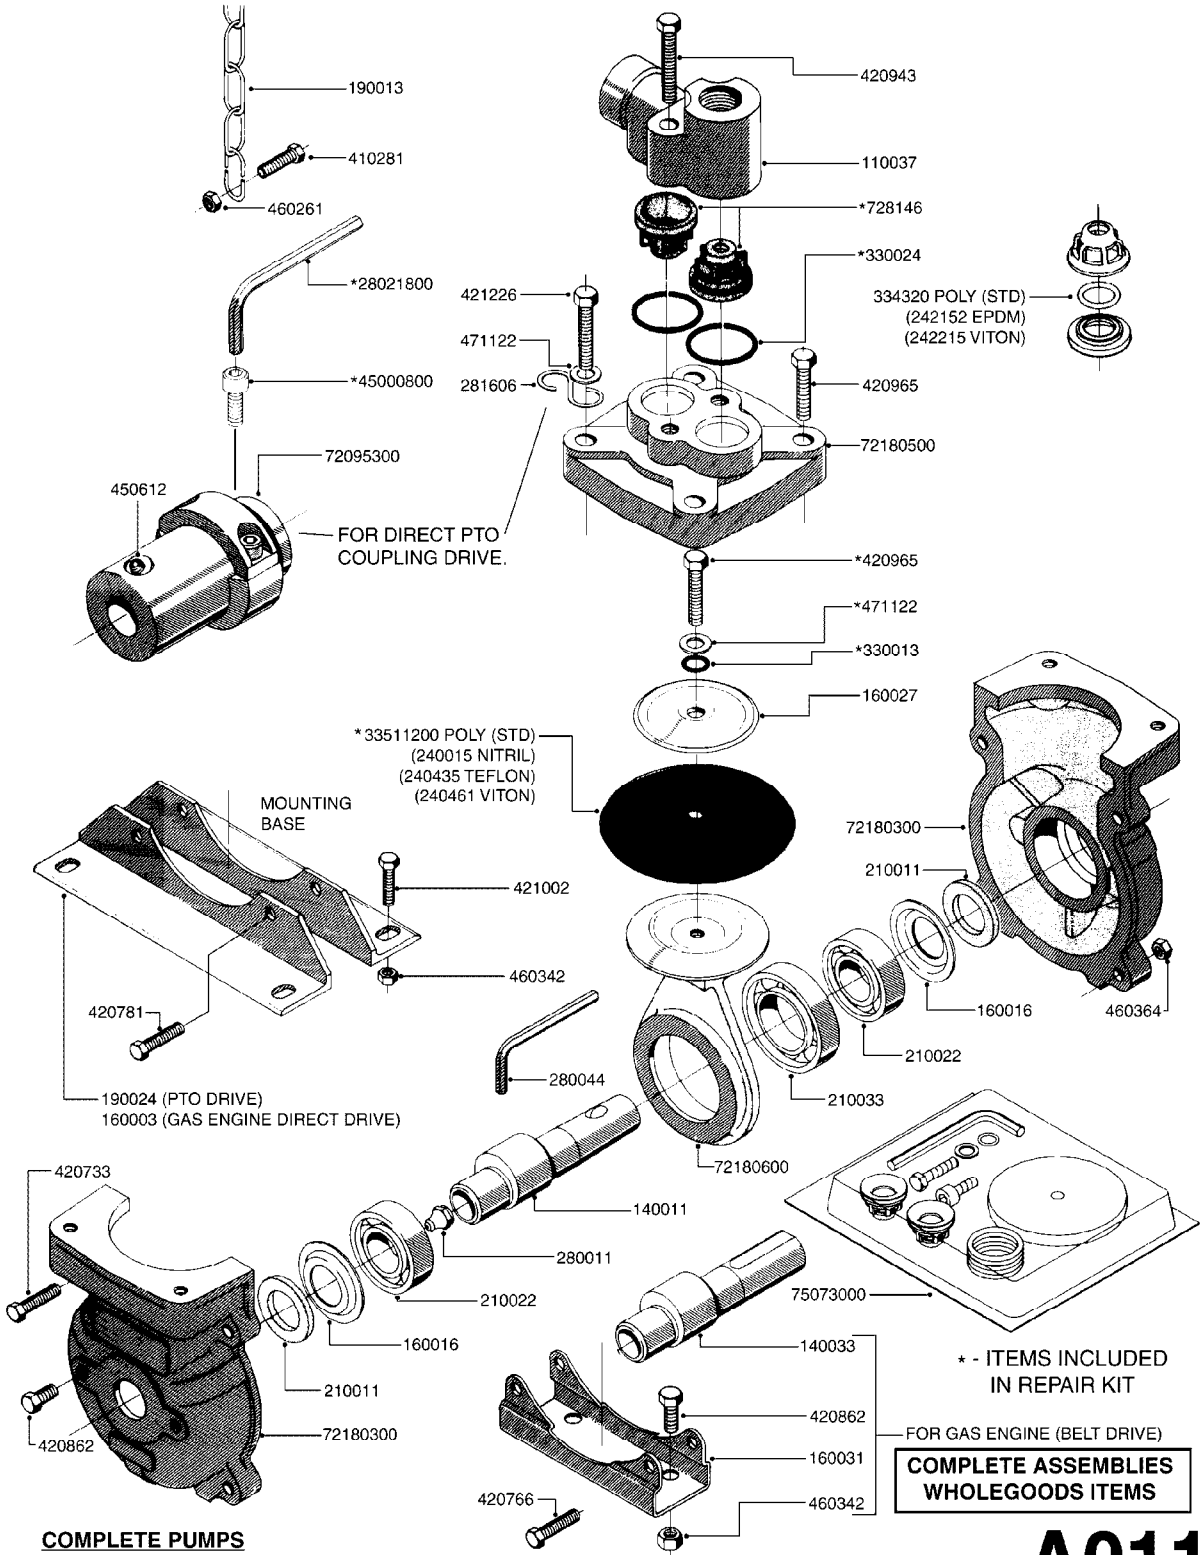

# A010

PUMP - 500  
A010-HIN, 01:11:11

Page 1  
Date 18.03.2013 13:27

parts-n°	order qty	description
110037	1	VALVE CHAMBER MOD 500 PAINTED
140011	1	CRANK SHAFT MODEL 500
140033	1	CRANK SHAFT,MODEL 500/4
160003	1	PUMP MOUNT PLATE TALL 500/600
160016	1	DUST PLATE
160027	1	DIAPHRAGM UPPER DISC 500-600
160031	1	BASE PLATE MODEL 500-600
190013	1	CHAIN 35XL=800
194839	1	ANGLE IRON FOOT, M 500-600 RED
210011	1	SEAL FELT D39/23 X 4
210022	1	BEARING BALL 6205
210033	1	BEARING BALL 6007
240015	1	DIAPHRAGM MODEL 500-600 NITRIL
240461	1	DIAPHRAGM MODEL 500-600 VITON
242152	1	O-RING D18.2X3 EPDM
242215	1	O-RING D18X3 VITON
280011	1	GREASE NIPPLE 1/8' H TR
280033	1	KEY HEXAGON W9 5/16"
280044	1	KEY HEXAGON W6 3/16'
281606	1	S-HOOK GALVANIZED
330013	1	O-RING D15/D10X2.5 F.3/8"NUT
330024	1	O-RING D41,1/D34.5 X 3,5
334320	1	O-RING D18X3 POLYURETHANE
410281	1	BOLT HEX 8.8 DEL M6X25
420066	1	BOLT HEX 8.8 DEL 3/8"X50MM
420081	1	BOLT HEX 8.8 DEL 3/8"X40MM
420092	1	BOLT HEX 8.8 RAW 3/8"X45MM
420162	1	BOLT HEX 8.8 DEL 3/8"x15MM
420744	1	BOLT HEX 8.8 DEL M8X40
420766	1	BOLT HEX 8.8 DEL M8X45
420781	1	BOLT HEX 8.8 DEL M8X50
420862	1	BOLT HEX 8.8 DEL M10X16 FT
420965	1	BOLT HEX 8.8 DEL M10X40
421002	1	BOLT HEX 8.8 DEL M10X30 FT
450037	1	BOLT ROUND 3/8'X1' BLACK
450612	1	SCREW M10X16 POINTED
460261	1	NUT HEX M6X1 LOCK
460342	1	NUT HEX M10
460364	1	NUT HEX M8 GALV.
471122	1	WASHER D20/D10.5X2 SS
728146	1	VALVE FOR 361(726890/707932)
33511200	1	DIAPHRAGM 503/603 PUR 2006
72095300	1	COUPLING 1-3/8' X 25, PAINTED
72180300	1	PUMP HOUSING 503 RED W/BOLTS
72180500	1	DIAPHRAGM COVER 503 W/BOLTS
72180600	1	CONNECTING ROD FOR 503-603 M10
75072900	1	PUMP KIT F. 500 "06"