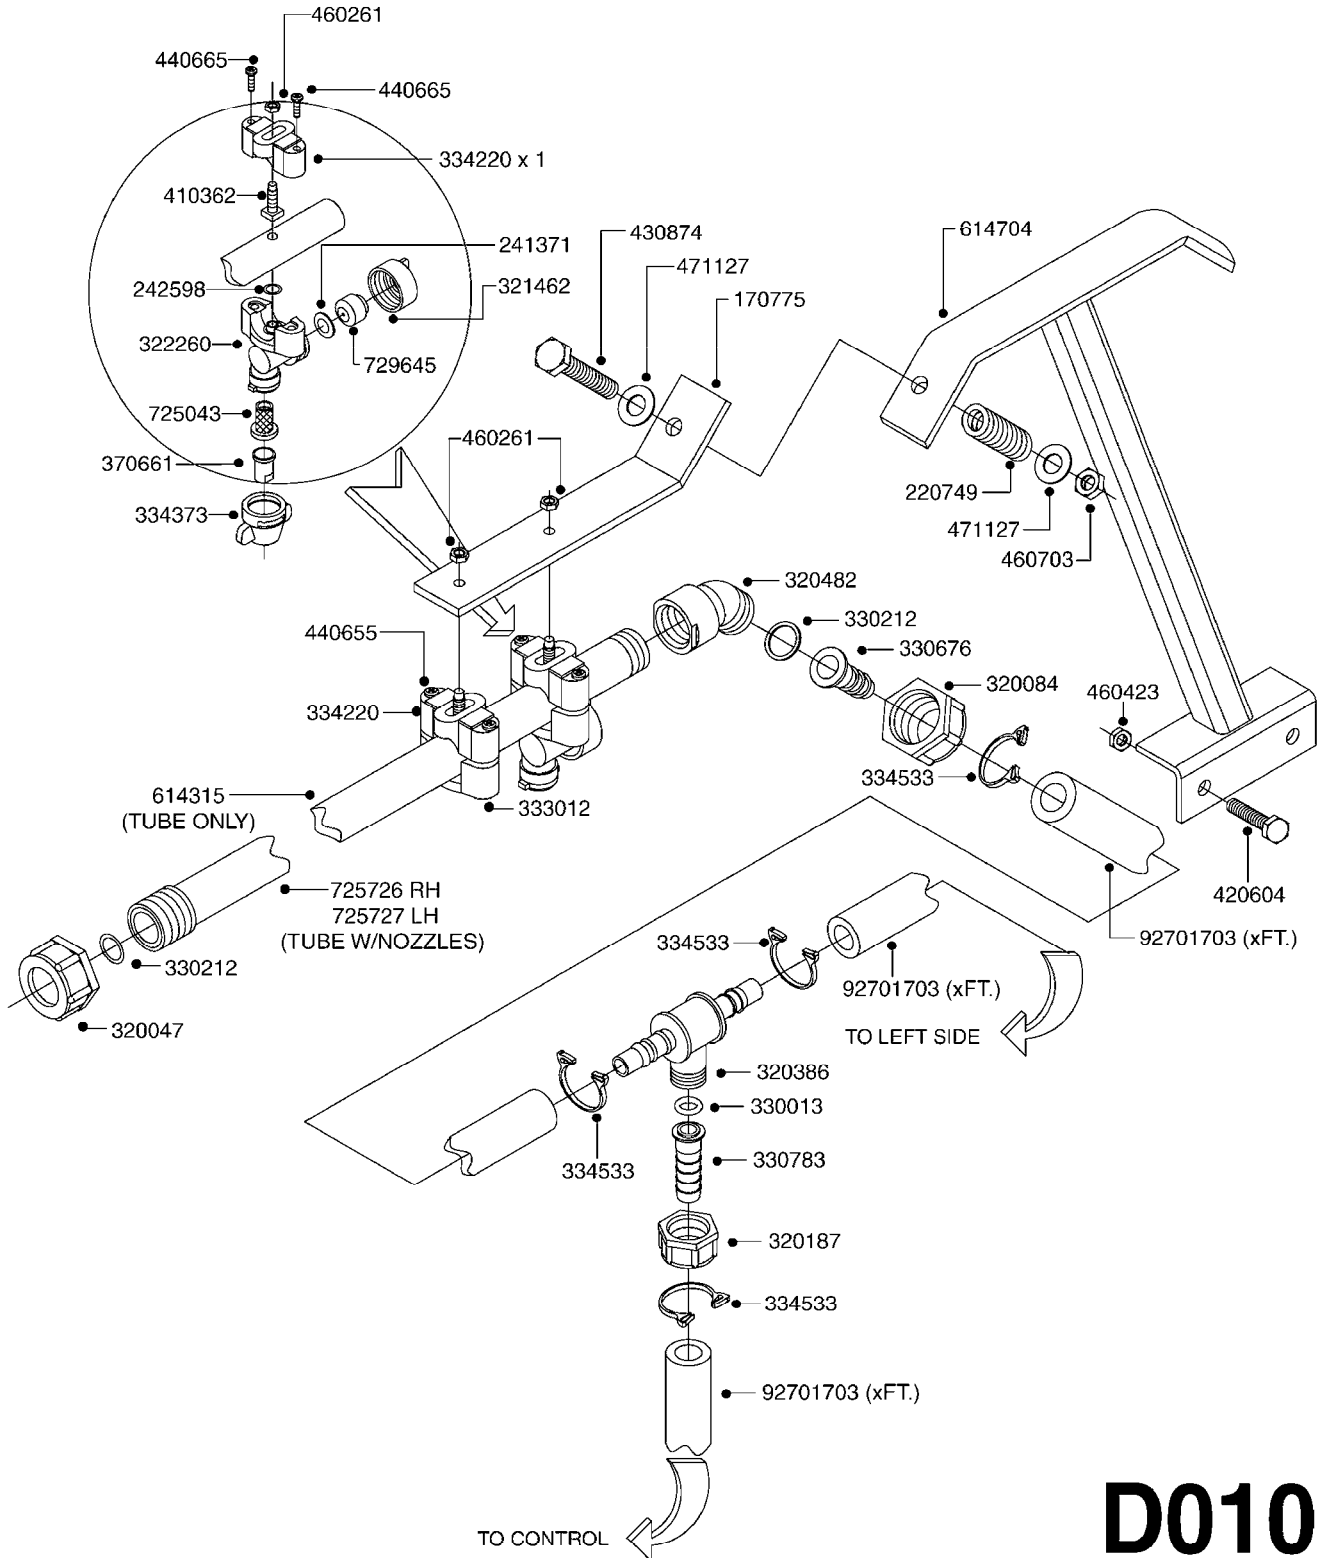

D010

BOOM - 6' FOLDING
D010-HIN, 08:03:10

Page 1
Date 18.03.2013 13:27

parts-n°	order qty	description
170775	1	ARM FOR ATV BOOM
220749	1	SPRING D20.5X52
241371	1	DIAPHRAGM F.NO-DRIP,VULC
242598	1	O-RING D7.0 X 2.5 NITRIL
320047	1	FITT.DK CAPNUT 1/2" BSP
320084	1	FITT.DK NUT 1/2" BSP
320187	1	FITT.DK CAP 3/8" BSP BLACK
320386	1	FITT.DK TEE 3/8X3/8HB X3/8"BSP
320482	1	FITT.DK ELB. 1/2" BSP 60 DEG.
321462	1	CAP F.NO-DRIP ASSY.
322260	1	NOZZLE HOLDER UPPER PART
330013	1	O-RING D15/D10X2.5 F.3/8"NUT
330212	1	O-RING D19/D14X2.4 F.1/2"NUT
330676	1	FITT.DK HB 3/8" F. 1/2" NUT
330783	1	FITT.DK HB 3/8"F.3/8" NUT
333012	1	NOZZLE HOLD. UPPER PART
334220	1	NOZZLE BODY SING.SN.FT.UPPER
334373	1	SNAP-FIT NOZZLE HOLDER RED
334533	1	CLAMP HOSE PLASTIC 3/8"
370661	1	NOZZLE FLAT FAN 4110-12
410362	1	BOLT HEX 8.8 DEL M6X20 FT
420604	1	BOLT HEX 8.8 DEL M10X25 FT
430874	1	SCREW SET 8.8 DEL M12X70 FT
440665	1	SCREW M4.2X16 STAINLESS
460261	1	NUT HEX M6X1 LOCK
460423	1	NUT HEX M10X1.5 LOCK
460703	1	NUT HEX M12X1.75 LOCK
471127	1	WASHER D24/D13X2.5 STAINLESS
614315	1	TUBE F.6'BOOM W.ENDS NO NOZZ.
614704	1	UPRIGHT FOR ATV SPRAYER
725043	1	SCREEN 50 MESH W.GASKET,BLUE
725726	1	NOZZLE TUBE ASSY. ES30 RIGHT
725727	1	NOZZLE TUBE ASSY. ES30 LEFT
729645	1	NON-DRIP SPRING ASSY.GREEN 10
92701703	1	HOSE R X3/8" X300PSI WP X0012"