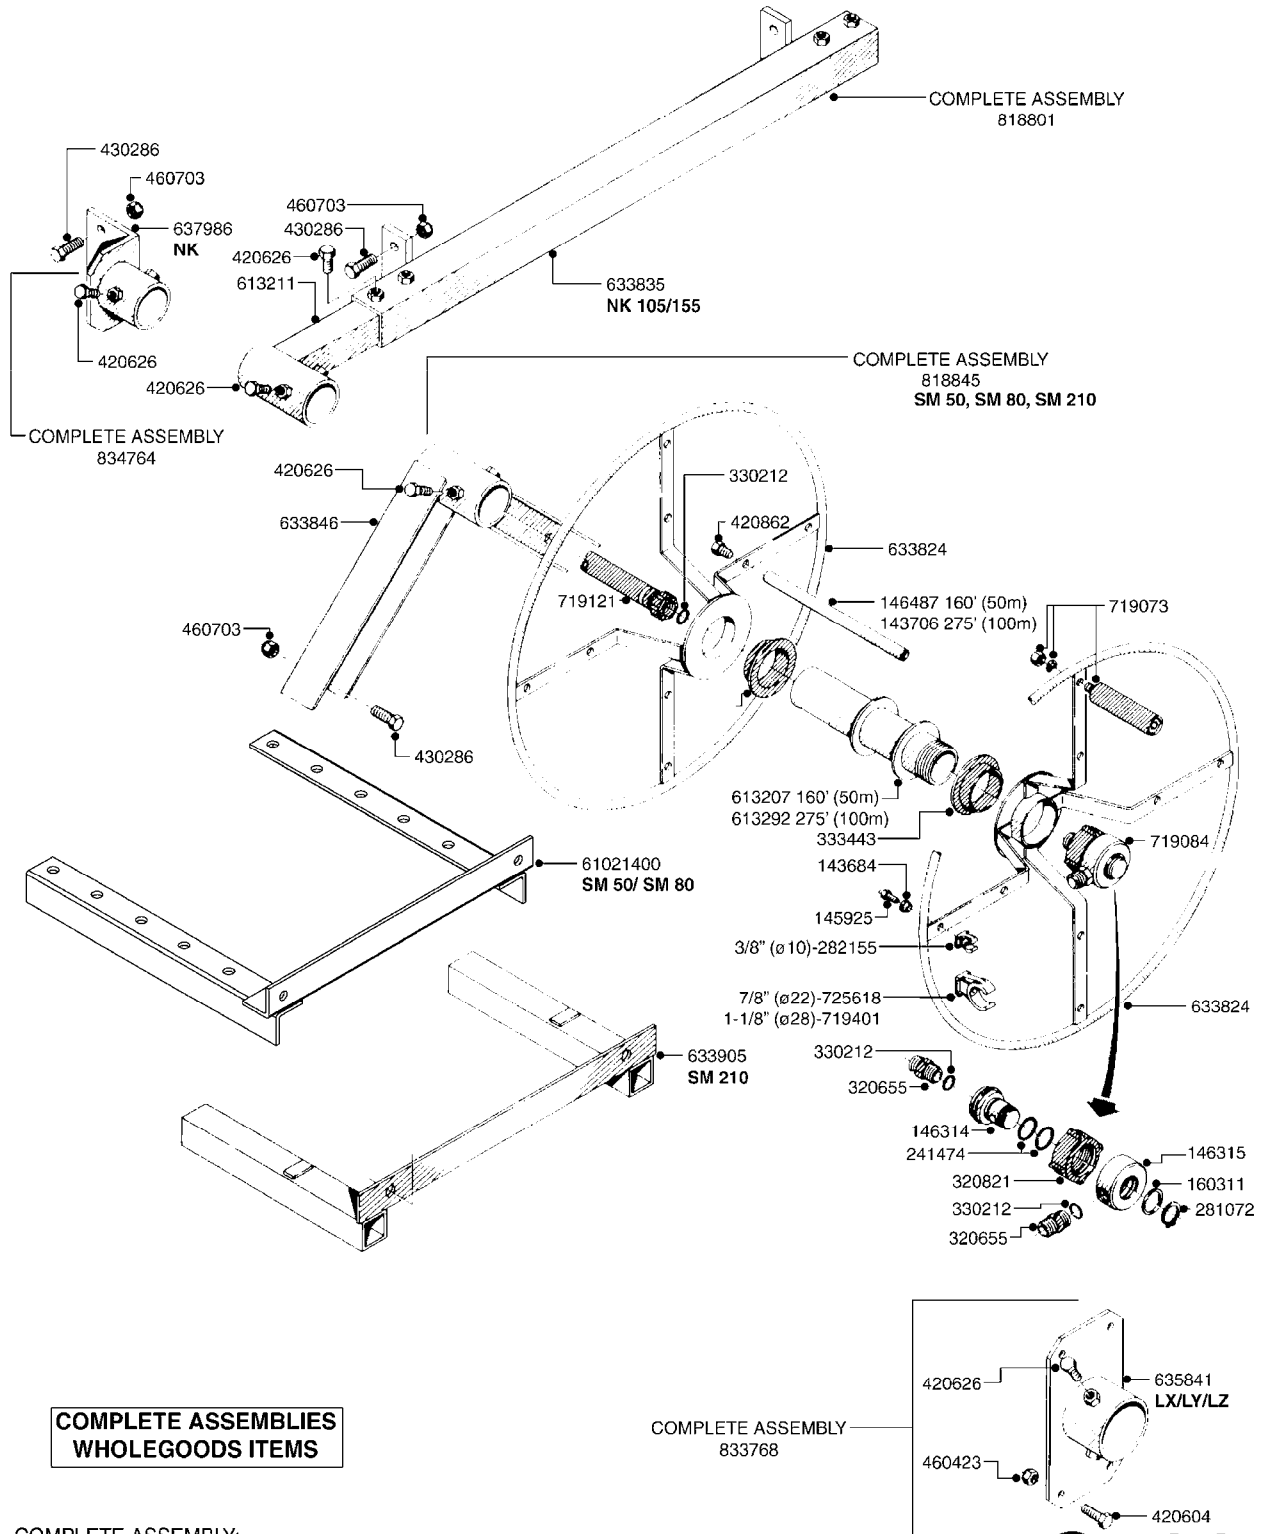

COMPLETE ASSEMBLY:  
818377 - 160' x 3/8" (50m) HOSE REEL  
818381 - 275' X 5/8" (100m) HOSE REEL

**G500**

HOSE REEL ASSEMBLIES  
G500-HIN, 18:05:10

Page 1

Date 18.03.2013 13:28

parts-n°	order qty	description
143684	1	BUSHING F. HOSE REEL
143706	1	SPACER TUBE F. 275' HOSE REEL
145925	1	NIPPLE M10 M6
146314	1	UNION BUSHING F.HOSE REEL
146315	1	RING FOR HOSE REEL
146487	1	SPACER ROD F/HOSE REEL 225mm
160311	1	WASHER D30/D20.4X2
241474	1	O-RING NITRIL
281072	1	SNAP-RING OUTER 20X1.20
282155	1	CLIP F.TUBE SUPPORT
320655	1	FITT.DK HN 1/2"-1/2" BSP
320821	1	FITT.DK NUT 1-1/2" BSP
330212	1	O-RING D19/D14X2.4 F.1/2"NUT
333443	1	BUSHING F. HOSE REEL
420604	1	BOLT HEX 8.8 DEL M10X25 FT
420626	1	BOLT HEX 8.8 DEL M10X20 FT
420862	1	BOLT HEX 8.8 DEL M10X16 FT
430286	1	BOLT HEX 8.8 DEL M12X30 FT
460423	1	NUT HEX M10X1.5 LOCK
460703	1	NUT HEX M12X1.75 LOCK
613207	1	CENTER TUBE FOR 164'HOSE REEL
613211	1	HOSE REEL NK 80/105
613292	1	CENTER TUBE 100 MM
633824	1	SIDE FOR HOSE REEL
633835	1	OUTER TUBE NK 300-600
633846	1	FITTING FOR HOSE REEL TR2/TR3
633905	1	BRKTS. HOSE REEL SM210
635841	1	BRACKET FOR HOSE REEL LIFT
637986	1	CLAMP FITTING HOSE REEL
719073	1	HANDLE ASSY. F. HOSE REEL
719084	1	SWIVEL F.HOSE REEL
719121	1	HOSE 1/2'X2500M NUT
719401	1	CLIPS F.PISTOL ASSY.
725618	1	CLIP WHITE PLASTIC SNAP TYPE
818377	1	REEL FOR HOSE 160' X 3/8"
818381	1	REEL FOR HOSE 320' X 3/8'
818801	1	BKT.HOSE REEL MOUNT NL/NK/BOOM
818845	1	BKT.HOSE REEL SM210
833768	1	HOLDER F. HOSE REEL
834764	1	BKT.HOSE REEL MOUNT ESTATE SPR
61021400	1	BKT. BOOM MOUNT SM53/80 US