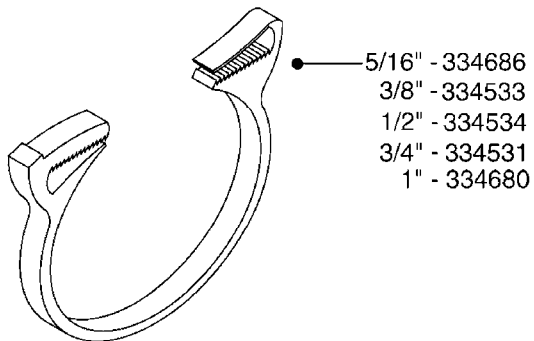

I.D.	PART # (ONE FOOT)	
3/8" 1/2" 3/4" 1" 1-1/4"	92701703 92702103 92703203 92712403 92734403	 <p>RUBBER HOSE SMOOTH, BLACK, TWO BLUE STRIPES</p>
5/16" 3/8" 1/4" 1/2" 3/4"	927281 927284 927268 927269 927270	 <p>PVC HOSE SHINY, BLACK, SMOOTH, TWO WHITE STRIPES</p>
1" 1-1/4" 1-1/2" 2" 2-1/2"	92702403 92738900 92702603 92702703 92702803	 <p>PVC SPIRAL SUCTION HOSE SHINY, RIBBED, GRAY</p>
3/4"	927205	 <p>PVC HOSE CLEAR, SMOOTH</p>
1/2" 3/4"	10631003 927231	 <p>PVC HOSE SMOOTH, CLEAR, REINFORCED WITH WHITE MESH</p>
4mm 6mm 8mm 10mm	927253 RED 927264 RED 927306 BLACK 927330 BLACK	 <p>PVC AIR HOSE SMOOTH</p>

**H120**

BULK HOSE  
H120-HIN, 11:05:10

Page 1

Date 18.03.2013 13:28

parts-n°	order qty	description
927205	1	HOSE R X CLEAR X 3/4 X 0012"
927231	1	HOSE R X PVCX3/4 CLR/BRD 0012"
927253	1	HOSE R X PE D4/D2 X 0012"RED
927264	1	HOSE R X PE D6/D4 X 0012"
927268	1	HOSE R X PVC X 1/4 X 0012"
927269	1	HOSE R X PVC X 1/2 X 0012"
927270	1	HOSE R X PVC X 3/4 X 0012"
927281	1	HOSE R X PVC X 5/16 X 0012"
927284	1	HOSE 3/8 PVC W/ INSERT
927306	1	HOSE R X PE D8/D6 X 0012"BLACK
927330	1	HOSE R X PE D10/D8 X 012"BLACK
10631003	1	HOSE R X CLEAR BRAID.X 1/2 12"
92701703	1	HOSE R X3/8" X300PSI WP X0012"
92702103	1	HOSE R X1/2" X300PSI WP X0012"
92702403	1	HOSE PVC SUCT GRAY 1"
92702603	1	HOSE PVC SUCT GRAY 1-1/2"
92702703	1	HOSE PVC SUCT GRAY 2"
92702803	1	HOSE PVC SUCT GRAY 2-1/2"
92703203	1	HOSE R X3/4" X300PSI WP X0012"
92712403	1	HOSE R X1" X300PSI WP X0012"
92734403	1	HOSE R X5/4" X200PSI WP X0012"
92738900	1	HOSE R X PVC X 1-1/4" 0012"

Hose Size	Pressure	Suction	Clamp Code
3/8"	28029803		6706
1/2"	28029803		6706
3/4"	28029903		6712
1"	28030003	28029903	6716
1-1/4"	28030103		6724
1-1/2"		28030103	6724
2"		28030203	235-67
2-1/2"		28030303	235-74
3"		28030403	235-82