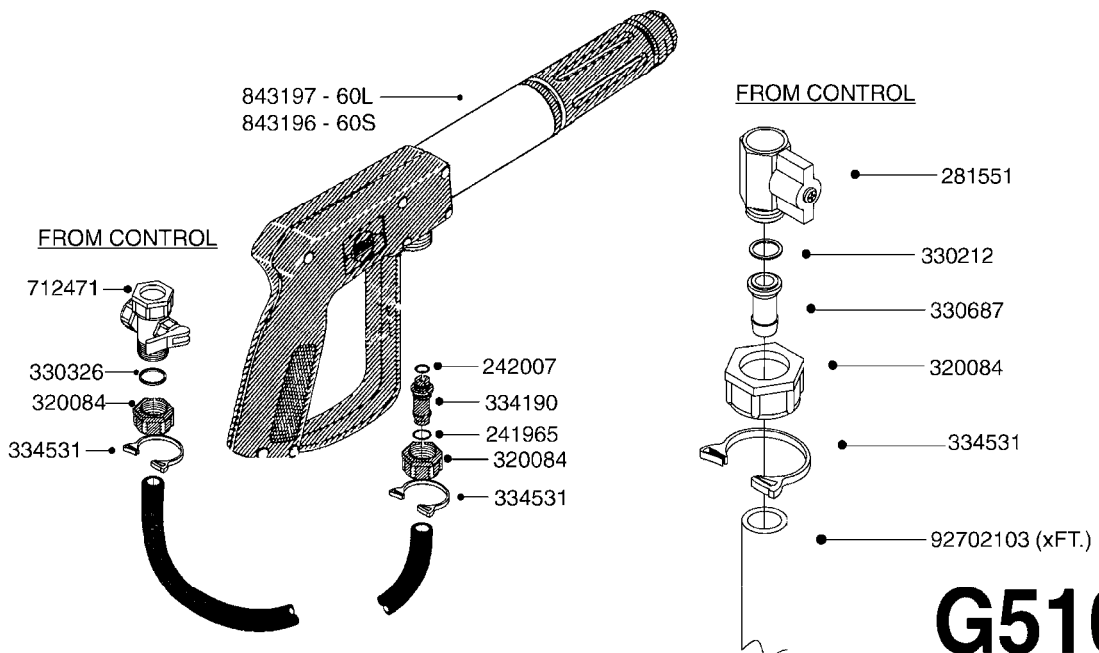

COMPLETE ASSEMBLY:  
818377 - 160' x 3/8" (50m) HOSE REEL  
818381 - 275' X 5/8" (100m) HOSE REEL

**G500**

HOSE REEL ASSEMBLIES  
G500-HIN, 18:05:10

Page 1

Date 18.03.2013 13:28

parts-n°	order qty	description
143684	1	BUSHING F. HOSE REEL
143706	1	SPACER TUBE F. 275' HOSE REEL
145925	1	NIPPLE M10 M6
146314	1	UNION BUSHING F.HOSE REEL
146315	1	RING FOR HOSE REEL
146487	1	SPACER ROD F/HOSE REEL 225mm
160311	1	WASHER D30/D20.4X2
241474	1	O-RING NITRIL
281072	1	SNAP-RING OUTER 20X1.20
282155	1	CLIP F.TUBE SUPPORT
320655	1	FITT.DK HN 1/2"-1/2" BSP
320821	1	FITT.DK NUT 1-1/2" BSP
330212	1	O-RING D19/D14X2.4 F.1/2"NUT
333443	1	BUSHING F. HOSE REEL
420604	1	BOLT HEX 8.8 DEL M10X25 FT
420626	1	BOLT HEX 8.8 DEL M10X20 FT
420862	1	BOLT HEX 8.8 DEL M10X16 FT
430286	1	BOLT HEX 8.8 DEL M12X30 FT
460423	1	NUT HEX M10X1.5 LOCK
460703	1	NUT HEX M12X1.75 LOCK
613207	1	CENTER TUBE FOR 164'HOSE REEL
613211	1	HOSE REEL NK 80/105
613292	1	CENTER TUBE 100 MM
633824	1	SIDE FOR HOSE REEL
633835	1	OUTER TUBE NK 300-600
633846	1	FITTING FOR HOSE REEL TR2/TR3
633905	1	BRKTS. HOSE REEL SM210
635841	1	BRACKET FOR HOSE REEL LIFT
637986	1	CLAMP FITTING HOSE REEL
719073	1	HANDLE ASSY. F. HOSE REEL
719084	1	SWIVEL F.HOSE REEL
719121	1	HOSE 1/2'X2500M NUT
719401	1	CLIPS F.PISTOL ASSY.
725618	1	CLIP WHITE PLASTIC SNAP TYPE
818377	1	REEL FOR HOSE 160' X 3/8"
818381	1	REEL FOR HOSE 320' X 3/8'
818801	1	BKT.HOSE REEL MOUNT NL/NK/BOOM
818845	1	BKT.HOSE REEL SM210
833768	1	HOLDER F. HOSE REEL
834764	1	BKT.HOSE REEL MOUNT ESTATE SPR
61021400	1	BKT. BOOM MOUNT SM53/80 US