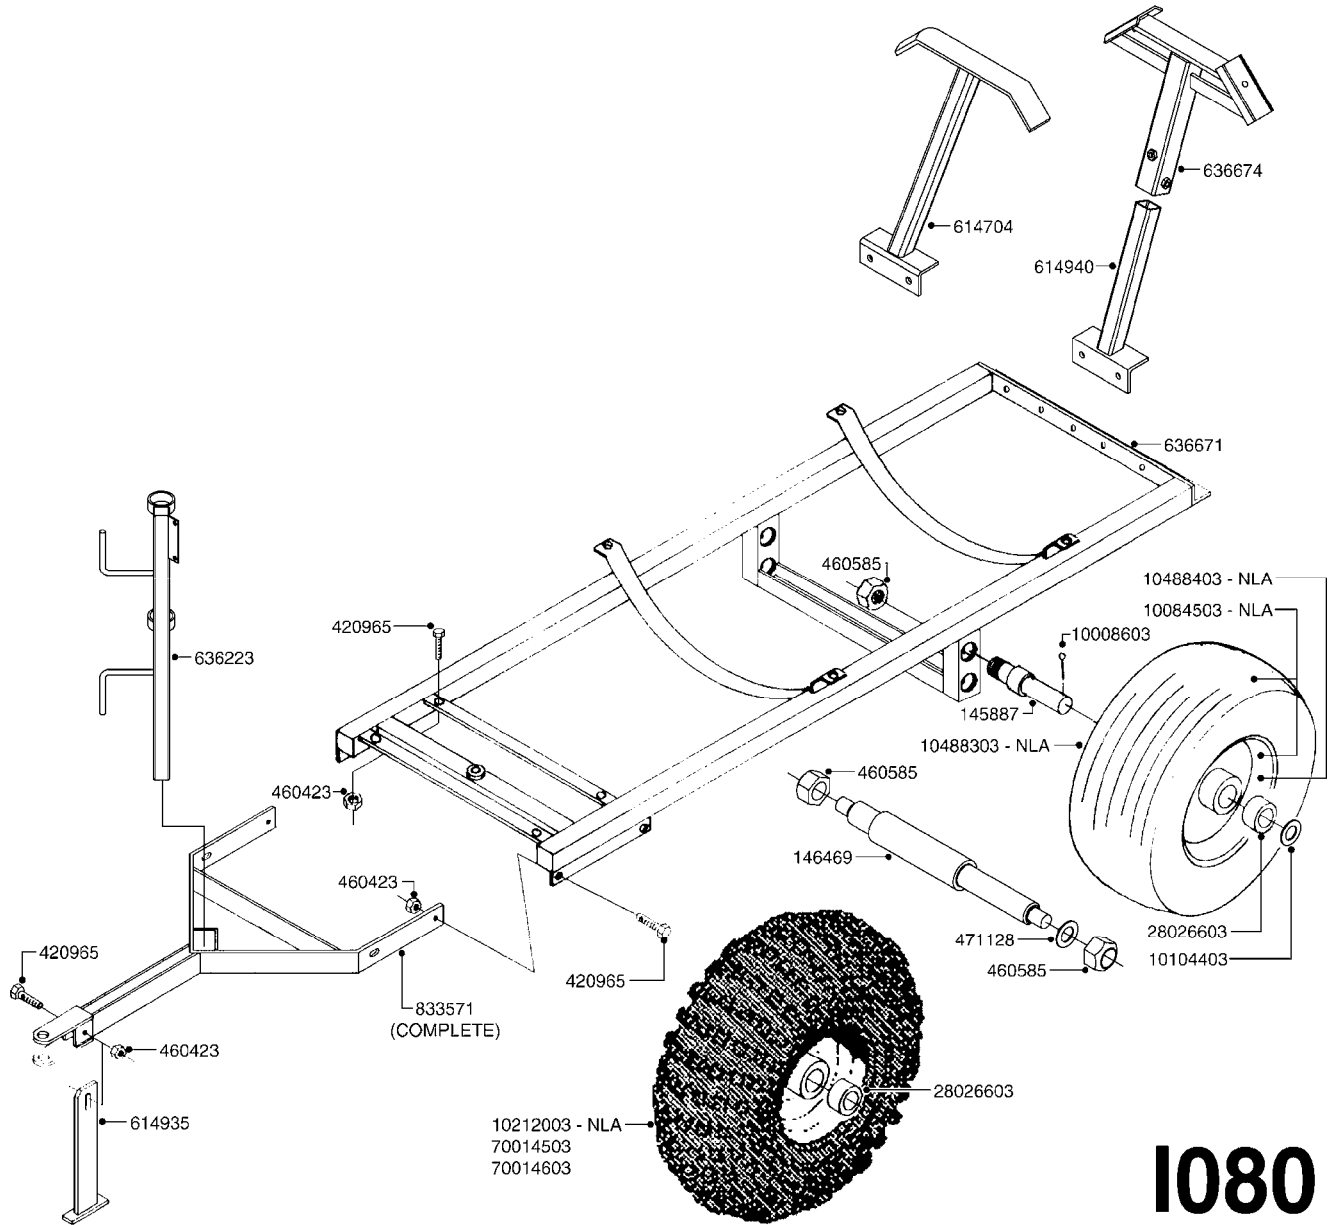

ES 50 FRAME  
I080-HIN, 16:12:08

Page 1  
Date 18.03.2013 13:28

parts-n°	order qty	description
145887	1	AXLE SHAFT ES30/53
146469	1	AXLE SHAFT ESTATE TRAILER SPRY
420965	1	BOLT HEX 8.8 DEL M10X40
460423	1	NUT HEX M10X1.5 LOCK
460585	1	NUT HEX M16X2 LOCK
471128	1	WASHER D30/D17X3
614704	1	UPRIGHT FOR ATV SPRAYER
614935	1	JACK STAND FOR ES30/53
614940	1	MNT.BRKT. F. 13'FD BOOM
636223	1	POST 12 VOLT TR30
636671	1	FRAME TR/ATV 53
636674	1	BOOM UPRIGHT FOR POWER SPRAYER
833571	1	DRAW BAR FOR ES50/80
10008603	1	COTTER PIN 3/16"X 1-1/2"
10084503	1	TIRE & RIM 16 X 6.5 X 8
10104403	1	WASHER PLATE 1'
10212003	1	TIRE & RIM ASSY.22 X 11.00-8
10488303	1	TIRE 16 X 650 X 8 2PLY
10488403	1	RIM 8 X 5.37 W. BEARINGS CREAM
28026603	1	BEARING P205PP SEALED 52x25x15
70014503	1	TIRE & RIM ASY 16X750-8 X 4"HU
70014603	1	TIRE & RIM ASY 20X10-8 X 4"HUB