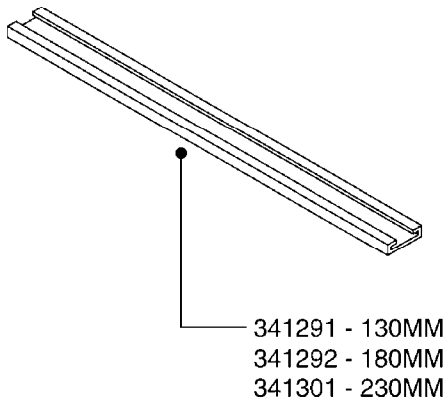

Hose Size	Pressure	Suction	Clamp Code
3/8"	28029803		6706
1/2"	28029803		6706
3/4"	28029903		6712
1"	28030003	28029903	6716
1-1/4"	28030103		6724
1-1/2"		28030103	6724
2"		28030203	235-67
2-1/2"		28030303	235-74
3"		28030403	235-82

H130