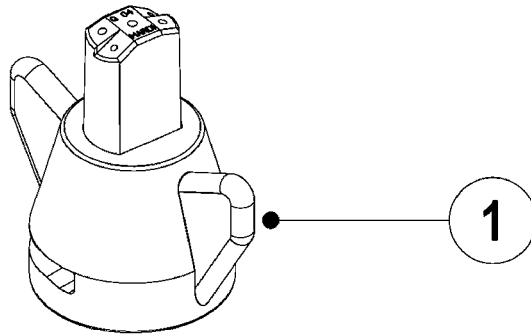

BOOM-NOZZLES QUINTASTREAM
D706-HIN, 14:12:07

Page 0

Date 18.03.2013 13:28

D706