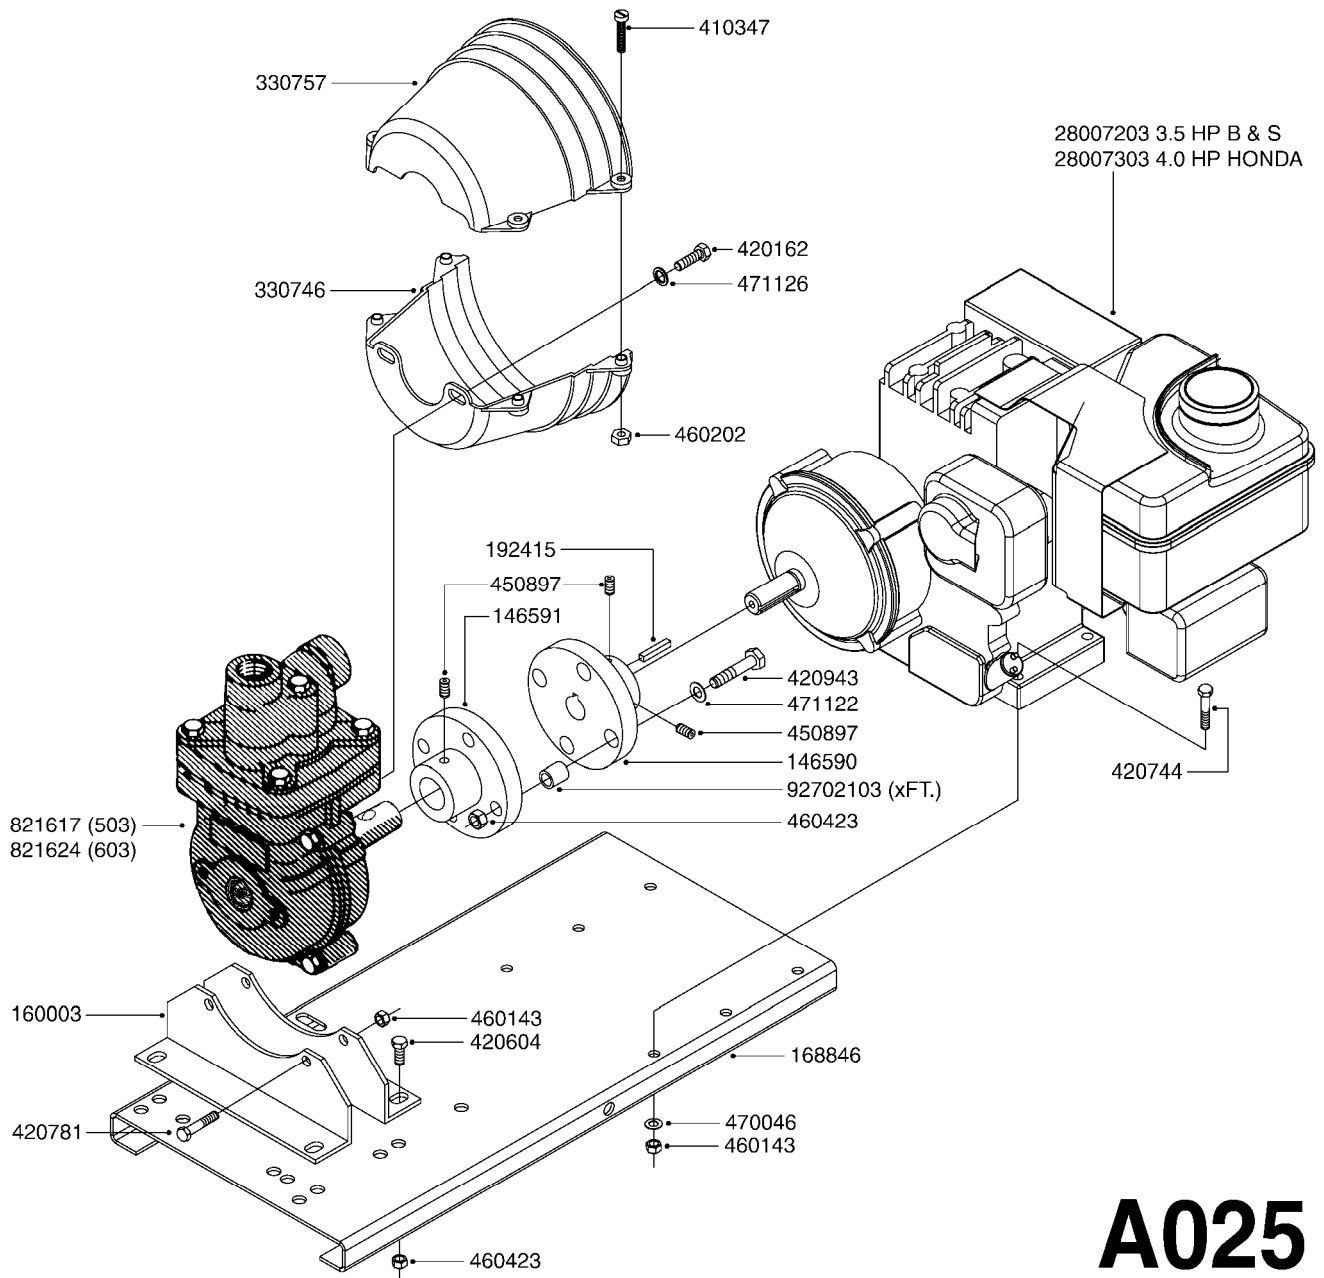

PUMP - 503/603 W/DIRECT DRIVE  
A025-HIN, 06:10:10

Page 1

Date 18.03.2013 13:27

parts-n°	order qty	description
146590	1	COUPLING F. ENGINE DIRECT DRIV
146591	1	COUPLING F.PUMP DIRECT DRIVE
160003	1	PUMP MOUNT PLATE TALL 500/600
168846	1	BASE PLATE F.DIRECT DRIVE UNIT
192415	1	KEY 3/16' X 38 BS NO. 91539
330746	1	GUARD PTO LOWER PART
330757	1	GUARD PTO UPPER PART
410347	1	SCREW M6X20 8.8
420162	1	BOLT HEX 8.8 DEL 3/8"x15MM
420604	1	BOLT HEX 8.8 DEL M10X25 FT
420744	1	BOLT HEX 8.8 DEL M8X40
420781	1	BOLT HEX 8.8 DEL M8X50
420943	1	BOLT HEX 8.8 DEL M10X50
450897	1	SCREW SET M8 x 12
460143	1	NUT HEX M8 LOCK
460202	1	NUT HEX M6
460423	1	NUT HEX M10X1.5 LOCK
470046	1	WASHER D18D11X1 LOCK
471122	1	WASHER D20/D10.5X2 SS
471126	1	WASHER D16/D8.4X1.6 SS
821617	1	PUMP 503/7 W FOOT TAPERED SHAF
821624	1	PUMP 603/7 W. FOOT
28007203	1	ENG.B&S 3.5HP 6:1 REDUCT. RED
28007303	1	ENG.HONDA 4.0HP 6:1 REDUCT.
92702103	1	HOSE R X1/2" X300PSI WP X0012"