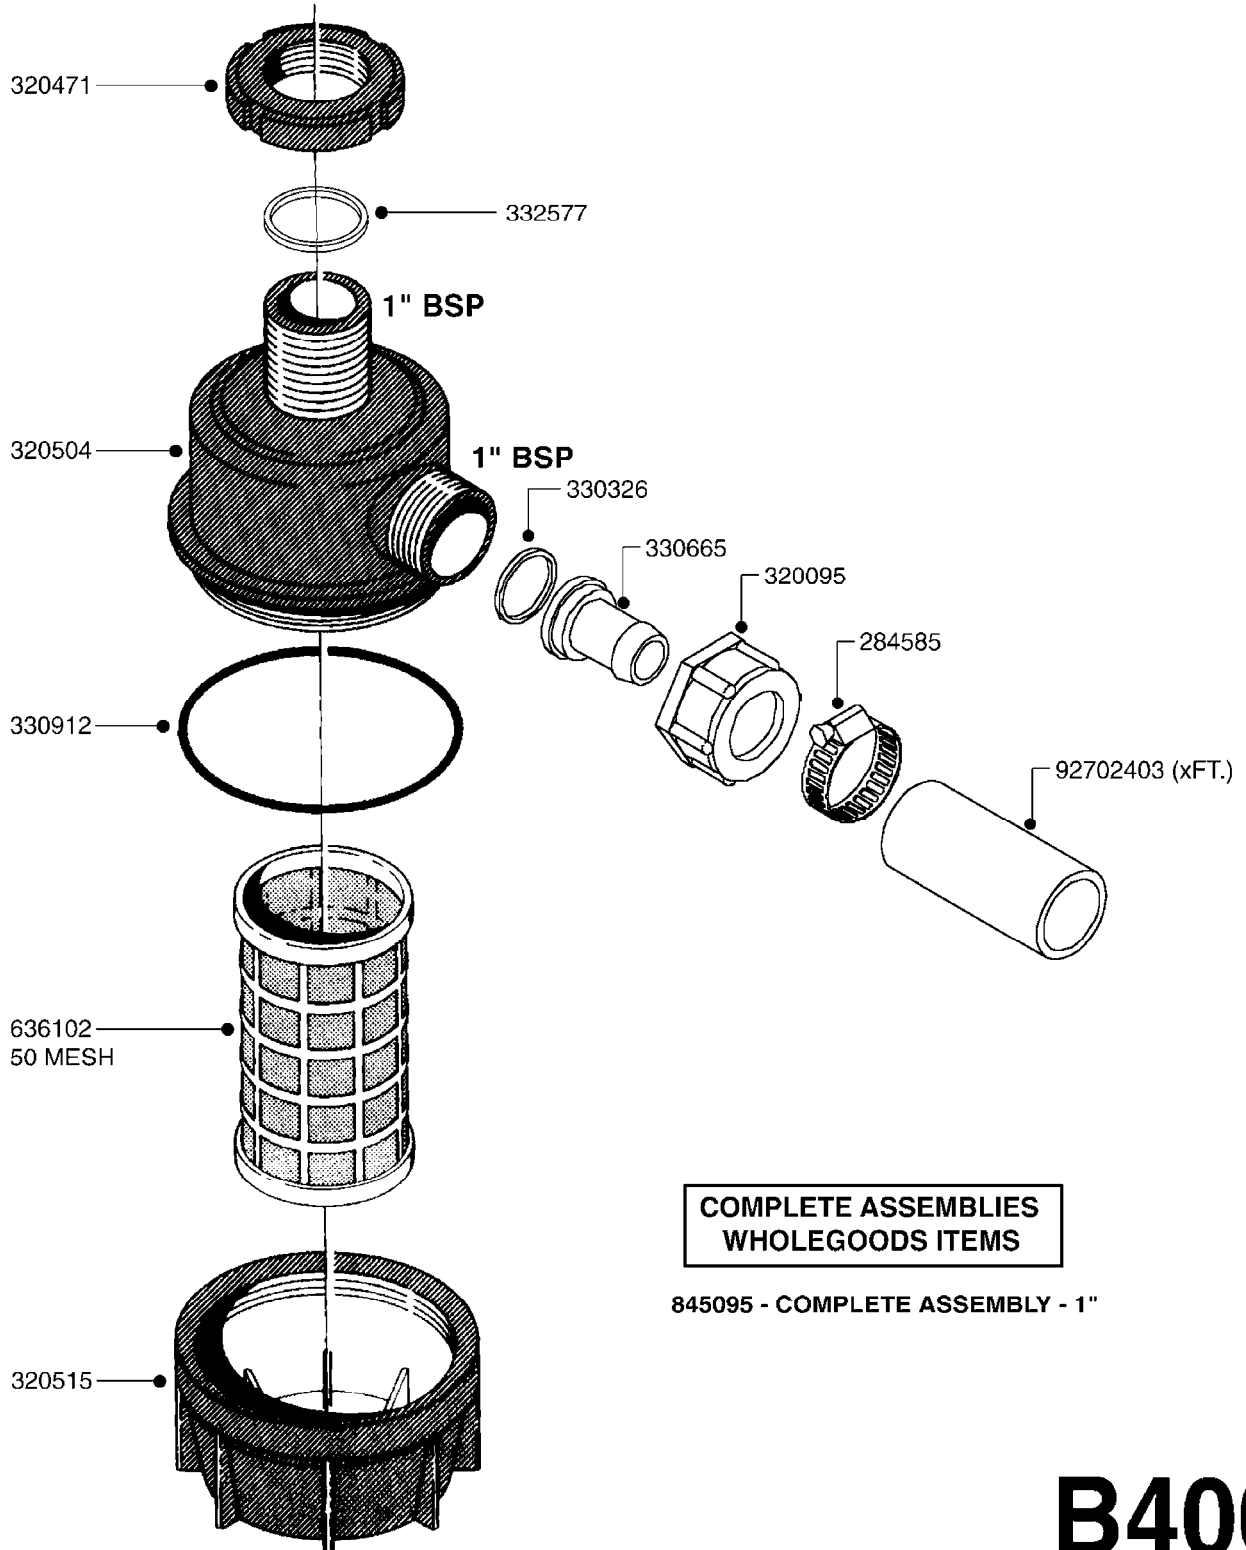

B400

SUCTION FILT. HARDI ES30/53/80
B400-HIN, 06:09:11

Page 1

Date 18.03.2013 13:27

parts-n°	order qty	description
284585	1	CLAMP HOSE GEAR 1" MINI 020
320095	1	FITT.DK NUT 1" BSP
320471	1	FITT.DK NUT 1" BSP JAMB
320504	1	FILTER HOUSING
320515	1	FILTER CAP 2-1/2' RG
330326	1	O-RING D30/D24X2 F.1"NUT
330665	1	FITT.DK HB 3/4"F.1" NUT
330912	1	O-RING D79,5/73,5XD3
332577	1	O-RING D38/D30X4 F.1" PUR.
636102	1	NK FILTER 86 30 MESH
845095	1	FILTER COMPLETE
92702403	1	HOSE PVC SUCT GRAY 1"