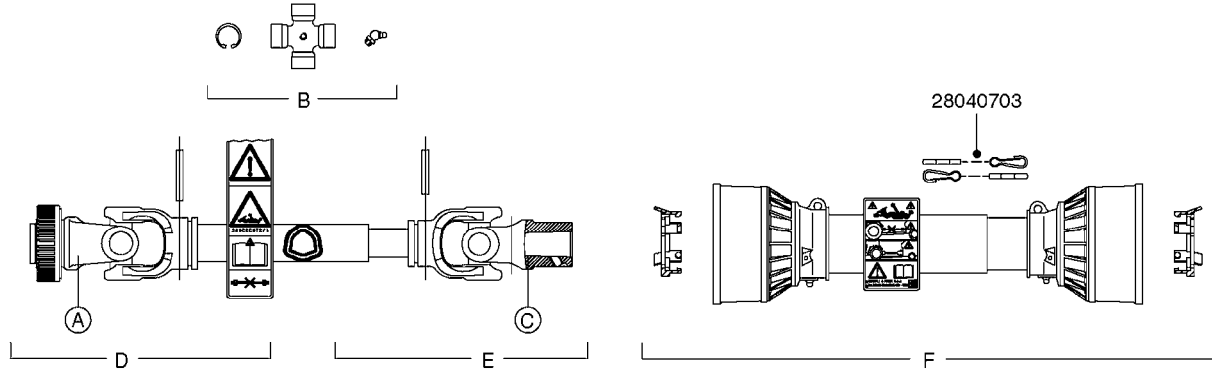

SUCTION SIDE OF PUMP

PRESSURE SIDE OF PUMP

COMPLETE PUMP
(NLA) REPLACED BY 364 PUMP (SEE PAGE A0280)

A0300

PUMP - 361/363 FITTINGS
A0300-HIN, 23:02:16

Page 1

Date 06.11.2017 10:57

parts-n°	order qty	description
145997	1	FITT.DK S-93 FORK
231022	1	FITT.DK ELB. 1' BSP GF 121
242351	1	O-RING D69.5X3.0 VITON F.S-93
242353	1	O-RING D44.2X3.0 VITON F.S-67
320095	1	FITT.DK NUT 1" BSP
320132	1	FITT.DK HN 1" BSP
320821	1	FITT.DK NUT 1-1/2" BSP
321451	1	FITT.DK ELB.1-1/2 X1-1/4 80DEG
322321	1	FITT.DK S-67 X 1"BSP MALE
322322	1	FITT.DK S-67 X 1-1/4"BSP MALE
322323	1	FITT.DK S-93 X 1-1/2"BSP MALE
330326	1	O-RING D30/D24X2 F.1"NUT
330341	1	FITT.DK HB 1" F. 1" NUT
331262	1	FITT.DK HB 1-1/2" F. 1-1/2"NUT
331273	1	O-RING D44/D38X2 F.1-1/2"
334243	1	HOSE TAIL 90° S67 1"
334410	1	PROTECTION PUM
334445	1	HOSE TAIL 90° S67 1"1/2
334446	1	FITT.DK S-93 ELB.2" PVC
334647	1	FITT.DK S93 ELB 1-1/2" 90 PVC
334680	1	CLAMP HOSE PLASTIC 1"
420917	1	BOLT HEX 8.8 RAW M8X12 FT
459014	1	ALLEN SCREW M8 X 15 GALV.DIN93
461217	1	NUT HEX M5 LOCK
471074	1	WASHER M8 ELZ
471132	1	WASHER D24/D8.4 X 2 SS
727226	1	FITT. S93 2-1/2" 90° S W/O-RING
14012200	1	FITT.DK S-67 FORK W/M5 THREADS
28030103	1	CLAMP HOSE GEAR P5/4-S1.5"6724
28030203	1	CLAMP HOSE T-BOLT S2" 235-67
28030303	1	CLAMP HOSE T-BOLT S2.5" 235-76
39145300	1	PTO SHIELD Ø203 4-POLET MACHINED
92702603	1	HOSE PVC SUCT GRAY 1-1/2"
92702703	1	HOSE PVC SUCT GRAY 2"
92702803	1	HOSE PVC SUCT GRAY 2.5"
92712403	1	HOSE R X1" X300PSI WP X0012"