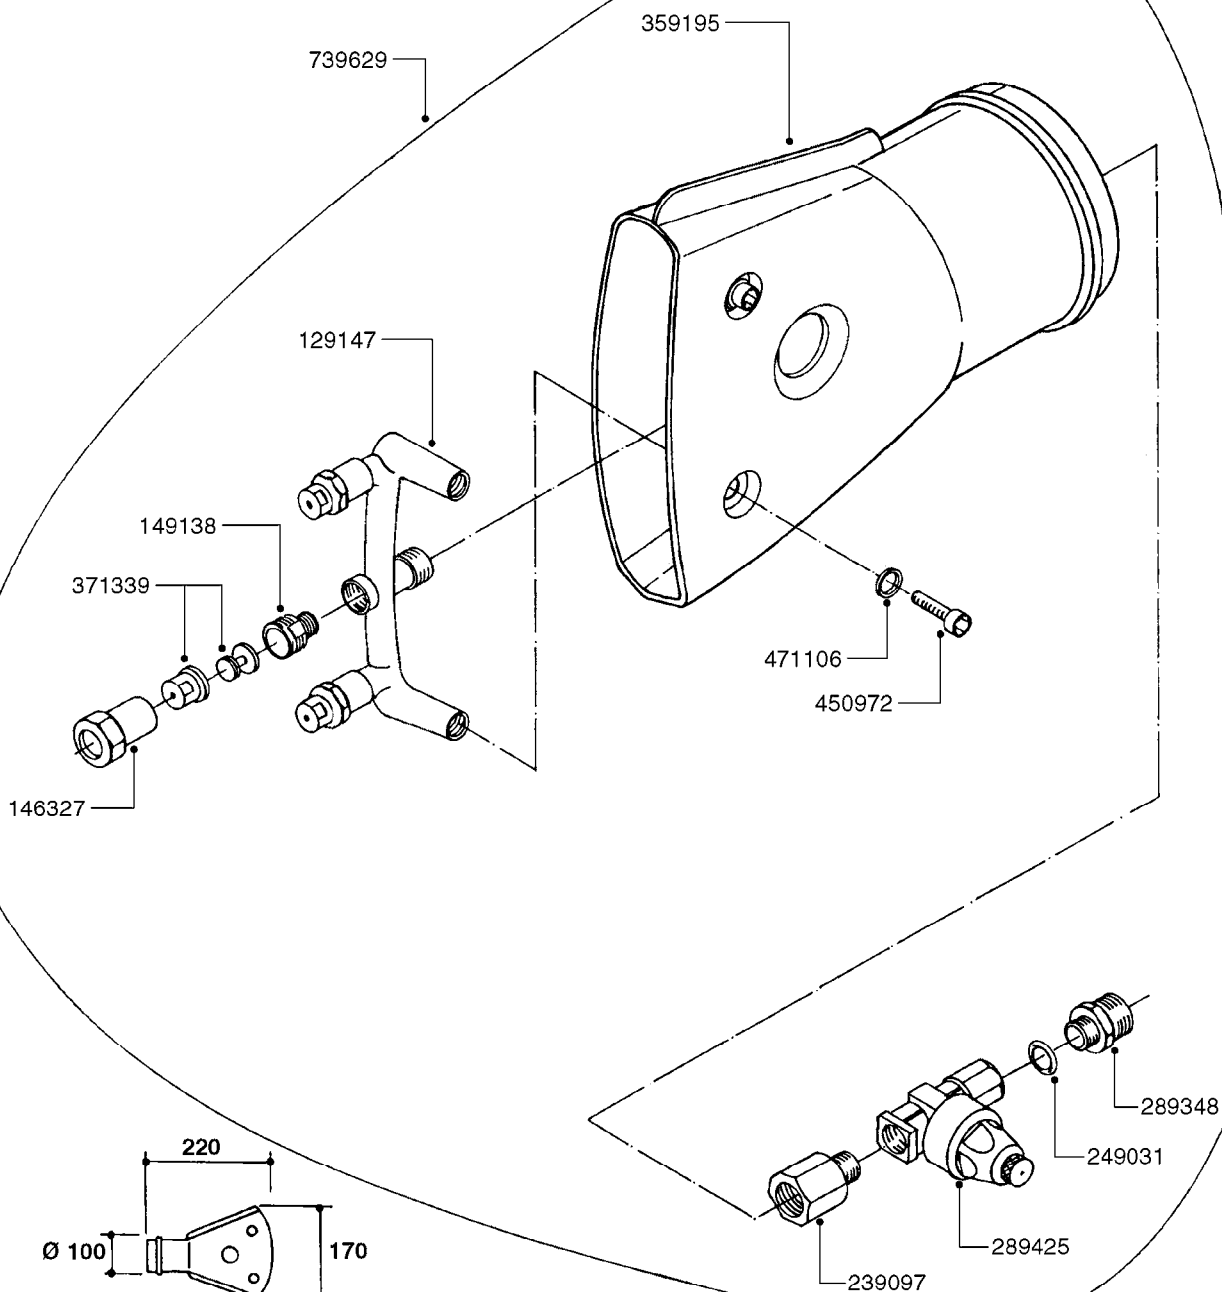

G0390

PNEUMATIC AIR SPOUTS 4 OUTLETS
G0390-HIN, 01:01:16

Page 1

Date 06.11.2017 10:58

parts-n°	order qty	description
146327	1	UNION NUT 3/8' BRASS
149012	1	3/8" HOSE TAIL D.8 T-12
149013	1	REDUCER 1/2" X 3/8"
240177	1	O-RING D16.1/11.3 X 2.4
242168	1	O-RING D11.2X1.9
289349	1	BALL VALVE 3/8" M-H
321462	1	CAP F.NO-DRIP ASSY.
322262	1	HOUSING F. NON DRIP DIAPHRAGM
334581	1	DIAPHRAGM, NO-DRIP alt 241371
339001	1	DIFFUSOR PLATE L=59 BLADE
339003	1	ELBOW F.DIFFUSOR PLATE
339004	1	FITT.DK Y-5/16"
339010	1	TIE STRAP SMALL 2.5MM X 100MM
359167	1	PNEUMATIC SPOUT, 4 OUTLETS
371312	1	NOZZLE CERAMIC 1099-15
459002	1	SCREW N10X1/2"
729610	1	NOZZLE ASSY. NON DRIP 3/8 THRD
729645	1	NON-DRIP SPRING ASSY.GREEN 10
739474	1	SPOUT ASSY. F. LP 4 OUTLET
927800	1	HOSE BLACK D8X12

G0400

HYDROPNEUM. SPOUTS 3 OUTLETS
G0400-HIN, 01:01:16

Page 1
Date 06.11.2017 10:58

parts-n°	order qty	description
129147	1	HYDROPNEUMATIC MANIFOLD 3 OUT.
146327	1	UNION NUT 3/8" BRASS
149138	1	ADAPTER FOR NOZZLE H
239097	1	HYDROPNEUMATIC MANIFOLD ADAPT.
249031	1	O-RING
289348	1	ADAPTER 1/2" - 1/4"
289425	1	NON-DRIP 1/4" ON/OFF
359195	1	FISHTAIL SPOUT - 3 OUTLETS
371339	1	NOZZLE ALBUZ BROWN WITH SWIRL
450972	1	SCREW M6X15 ALLEN GALV.
471106	1	WASHER D6
739629	1	WHITE SPOUT D.100 CPL W/3 NOZZ

24002503 - Ø 5" (125mm)

24002403 - Ø 4" (100mm)

259034 - Ø 5" (125mm) L=29-1/2" (750mm) PVC

259035 - Ø 4-3/8" (110mm) L=39-3/8" (1000mm) PVC

349012 - Ø 4" (100mm) L=37-3/8" (950mm) PVC

349026 - Ø 5-1/2" (140mm) / Ø 4-3/8" (110mm) PVC