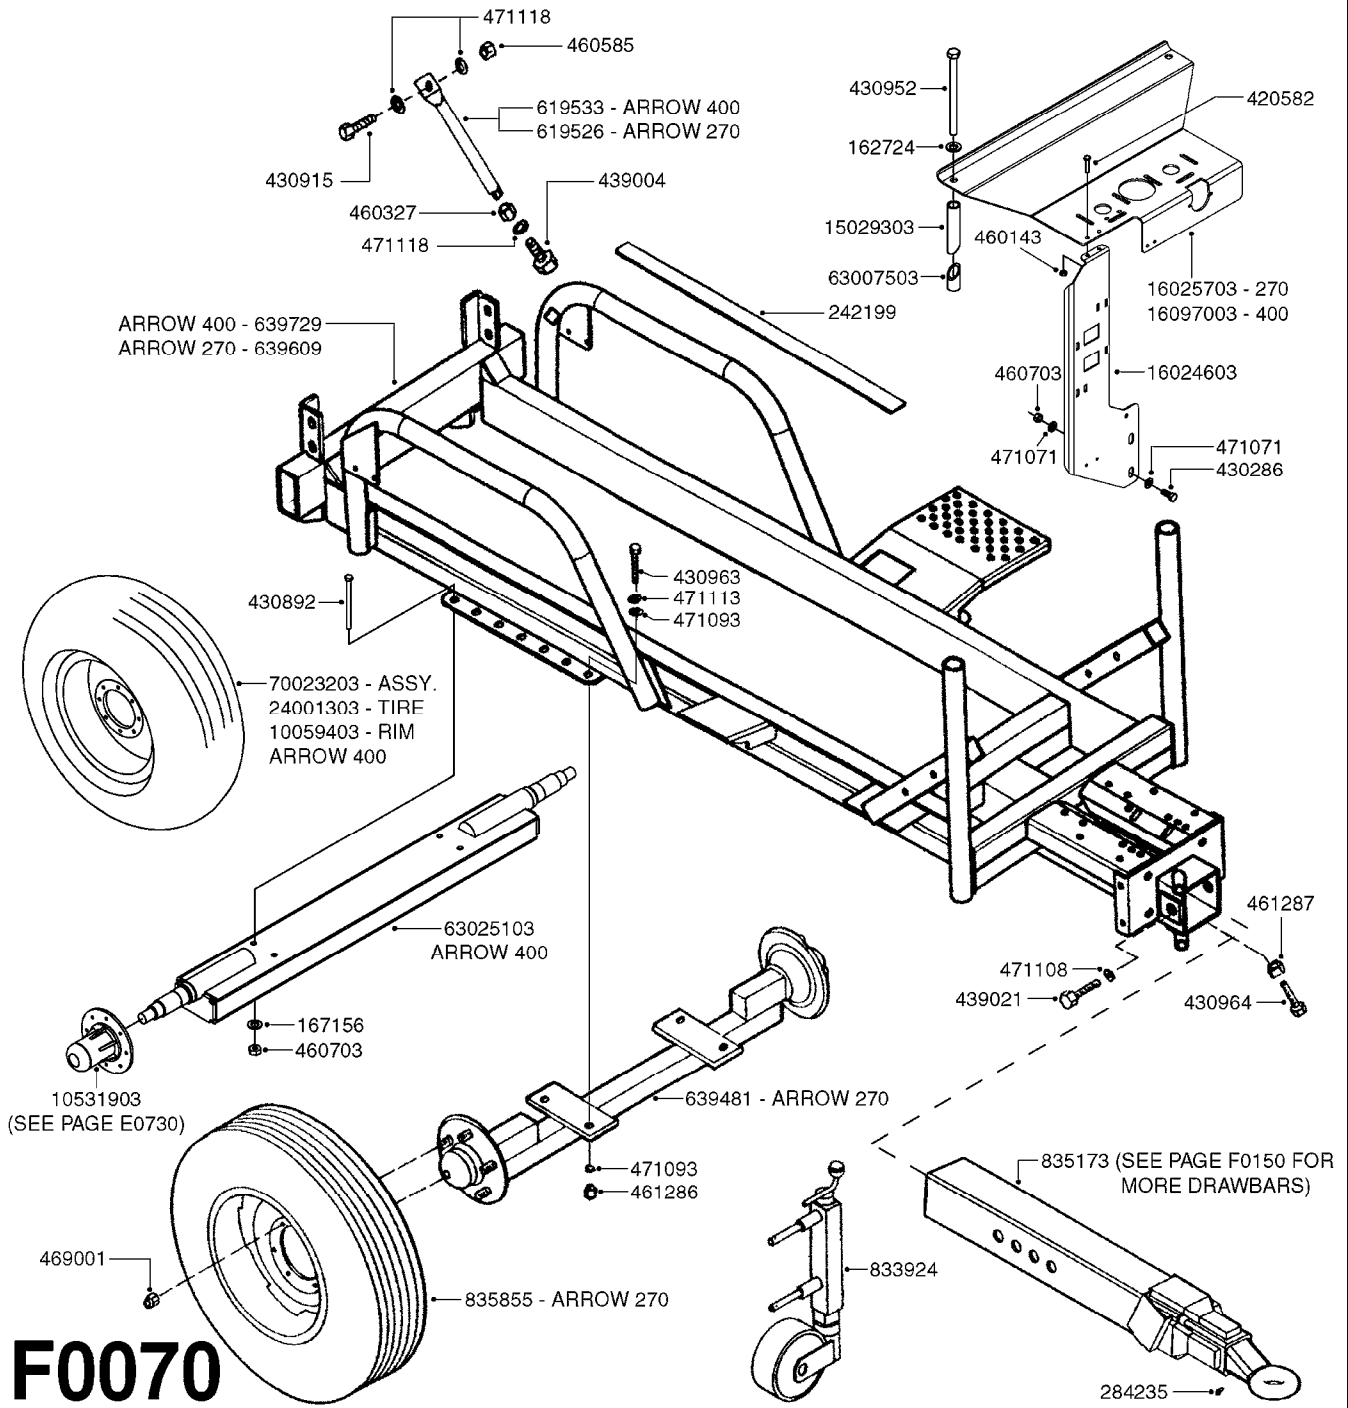

F0070

FRAME - ARROW 270/400 '05
F0070-HIN, 01:01:16

Page 1

Date 06.11.2017 10:58

parts-n°	order qty	description
162724	1	WASHER D25/D18.1X1
167156	1	WASHER D46.5/D12.4X2.5
242199	1	TANK FRAME PACKING 1300X45X3
284235	1	ENGRASADOR M-6/100 RECTO
420582	1	BOLT HEX 8.8 DEL M8X20 FT A2
430286	1	BOLT HEX 8.8 DEL M12X30 FT
430892	1	BOLT HEX 8.8 DEL M12X110
430915	1	BOLT HEX 8.8 DEL M16X70
430952	1	BOLT HEX M16X220 DIN931-8.8 DE
430963	1	BOLT HEX M14X40
430964	1	BOLT HEX M18X50
439004	1	BOLT HEX M16 X 100 GALV.
439021	1	BOLT HEX 8.8 DEL M24X160 GALV.
460143	1	NUT HEX M8X1.25 LOCK DIN985A2 SS
460327	1	NUT HEX M16X2
460585	1	LOCKING NUT M16 DIN985 A2 SS
460703	1	NUT HEX M12X1.75 LOCK DIN985A2 SS
461286	1	NUT M14 SAFETY
461287	1	NUT HEX M18
469001	1	NUT, RIM ARROW
471071	1	WASHER M12 GALV
471093	1	WASHER D14 GALV. (168873)
471108	1	WASHER D44D25X4.5
471113	1	WASHER D14 TENSION
471118	1	WASHER D16 TENSION
619526	1	BRACE ARM 295MM ARROW 270
619533	1	BRACE ARM 234MM ARROW 400
639481	1	AXLE - FIXED/ARROW
639609	1	FRAME - ARROW 270 PLUS
639729	1	FRAME - ARROW 400 PLUS
833924	1	JACK WITH TRANSPORT WHEEL
835173	1	DRAWBAR RING HITCH ARROW
835855	1	TIRE PGK ARRW 26X12-12PLY PAIR
10059403	1	RIM 15X10 X 8-8-6 +1.062OFFSET
10531903	1	HUB ASSY.COMP.F.2-1/8" SPINDLE
15029303	1	TUBE ID CLAMP 1.5" Ø ARROW 250
16024603	1	SUPPORT HYD VALVE MISTBLOWER
16025703	1	BRACKET MANIFOLD ARROW 270
16097003	1	BRACKET MANIFOLD ARROW 400
24001303	1	TIRE 12.5L-15SL 12 PLY
63007503	1	TUBE CLAMP 1.5" DIA ARROW
63025103	1	AXLE WELDMENT FIXD ARROW 400
70023203	1	TIRE ASSY 12.5L-15 12PLY8-8-6