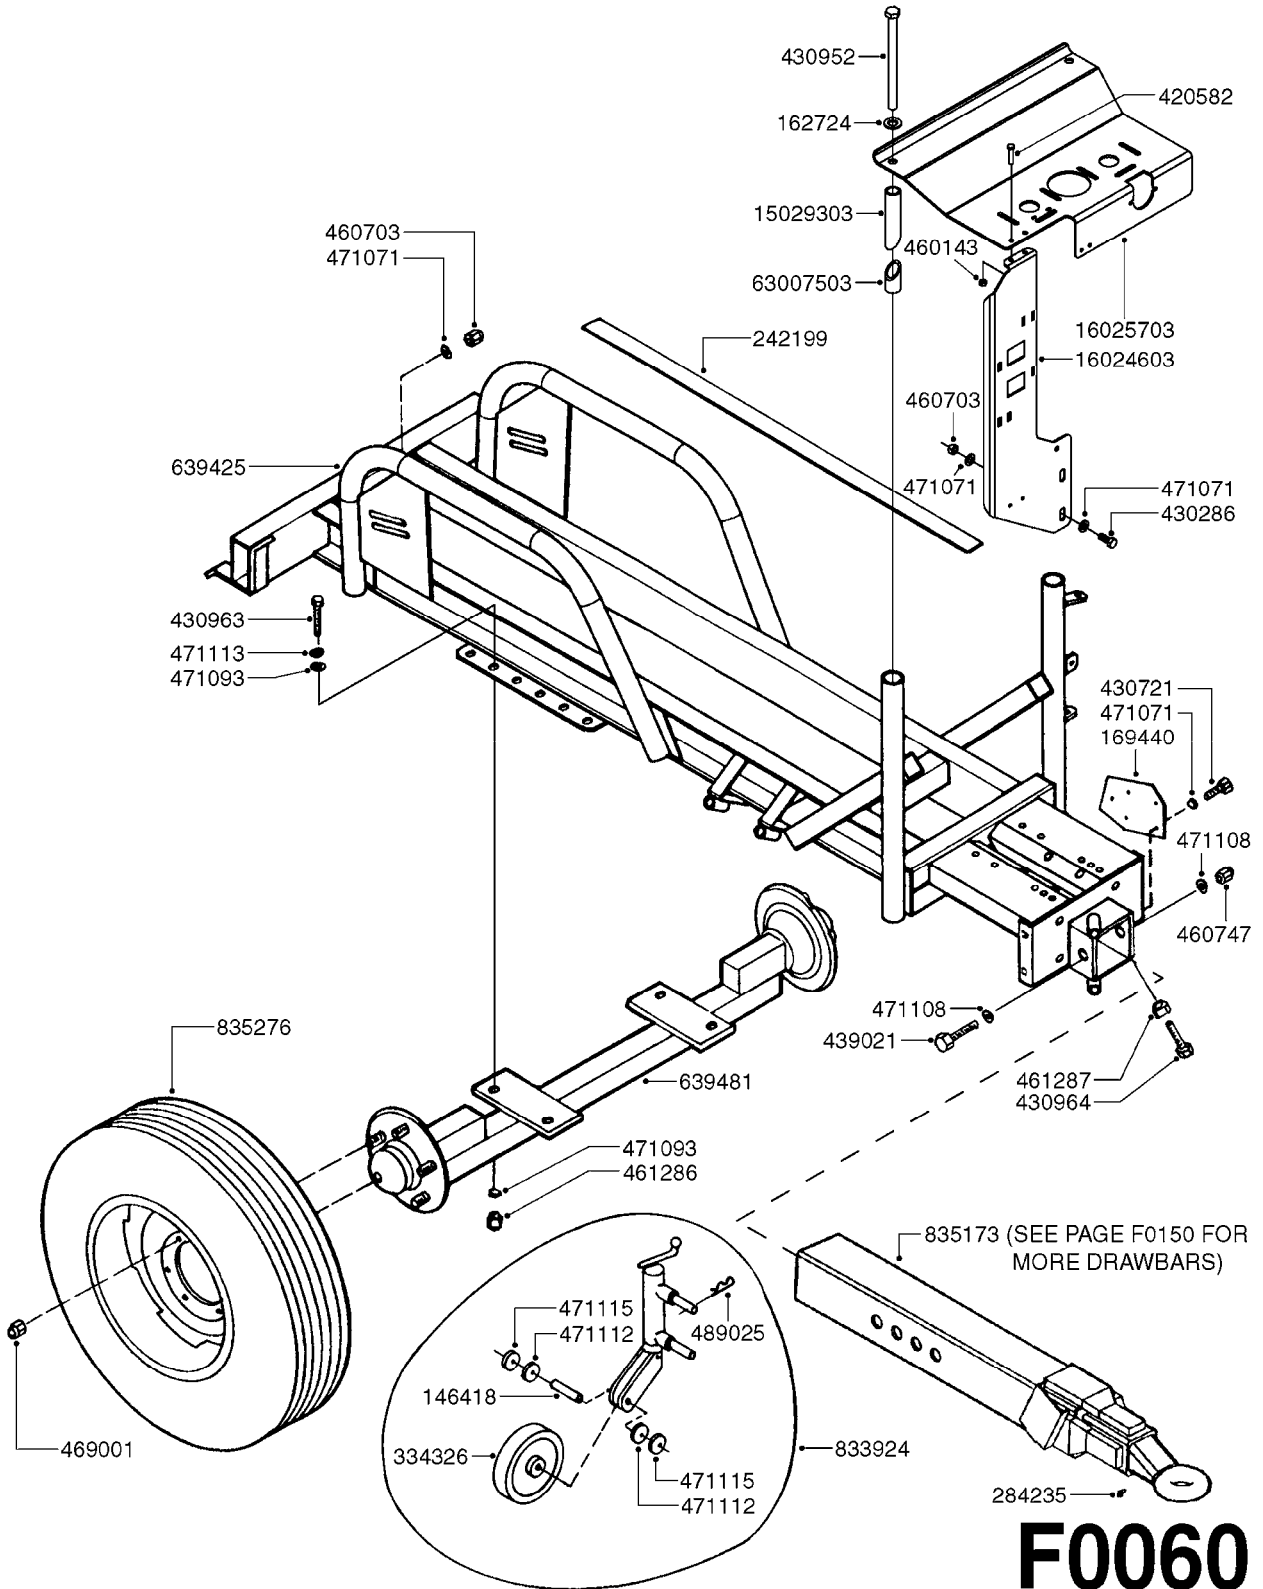

FRAME - ARROW 270
F0060-HIN, 01:01:16

Page 1

Date 06.11.2017 10:58

parts-n°	order qty	description
146418	1	SHAFT FOR SUPPORT WHEEL
162724	1	WASHER D25/D18.1X1
169440	1	BRACKET F.SUCTION FILTER
242199	1	TANK FRAME PACKING 1300X45X3
284235	1	ENGRASADOR M-6/100 RECTO
334326	1	WHEEL PLASTIC
420582	1	BOLT HEX 8.8 DEL M8X20 FT A2
430286	1	BOLT HEX 8.8 DEL M12X30 FT
430721	1	BOLT HEX 8.8 DEL M12X40 FT
430952	1	BOLT HEX M16X220 DIN931-8.8 DE
430963	1	BOLT HEX M14X40
430964	1	BOLT HEX M18X50
439021	1	BOLT HEX 8.8 DEL M24X160 GALV.
460143	1	NUT HEX M8X1.25 LOCK DIN985A2 SS
460703	1	NUT HEX M12X1.75 LOCK DIN985A2 SS
460747	1	NUT HEX M24 LOCK
461286	1	NUT M14 SAFETY
461287	1	NUT HEX M18
469001	1	NUT, RIM ARROW
471071	1	WASHER M12 GALV
471093	1	WASHER D14 GALV. (168873)
471108	1	WASHER D44D25X4.5
471112	1	WASHER D20
471113	1	WASHER D14 TENSION
471115	1	WASHER D20
489025	1	'R' PIN D.4
639425	1	FRAME - ARROW 270
639481	1	AXLE - FIXED/ARROW
833924	1	JACK WITH TRANSPORT WHEEL
835173	1	DRAWBAR RING HITCH ARROW
835276	1	WHEELS 10/80-12 8PR"1"PACK CPL
15029303	1	TUBE ID CLAMP 1.5" Ø ARROW 250
16024603	1	SUPPORT HYD VALVE MISTBLOWER
16025703	1	BRACKET MANIFOLD ARROW 270
63007503	1	TUBE CLAMP 1.5" DIA ARROW