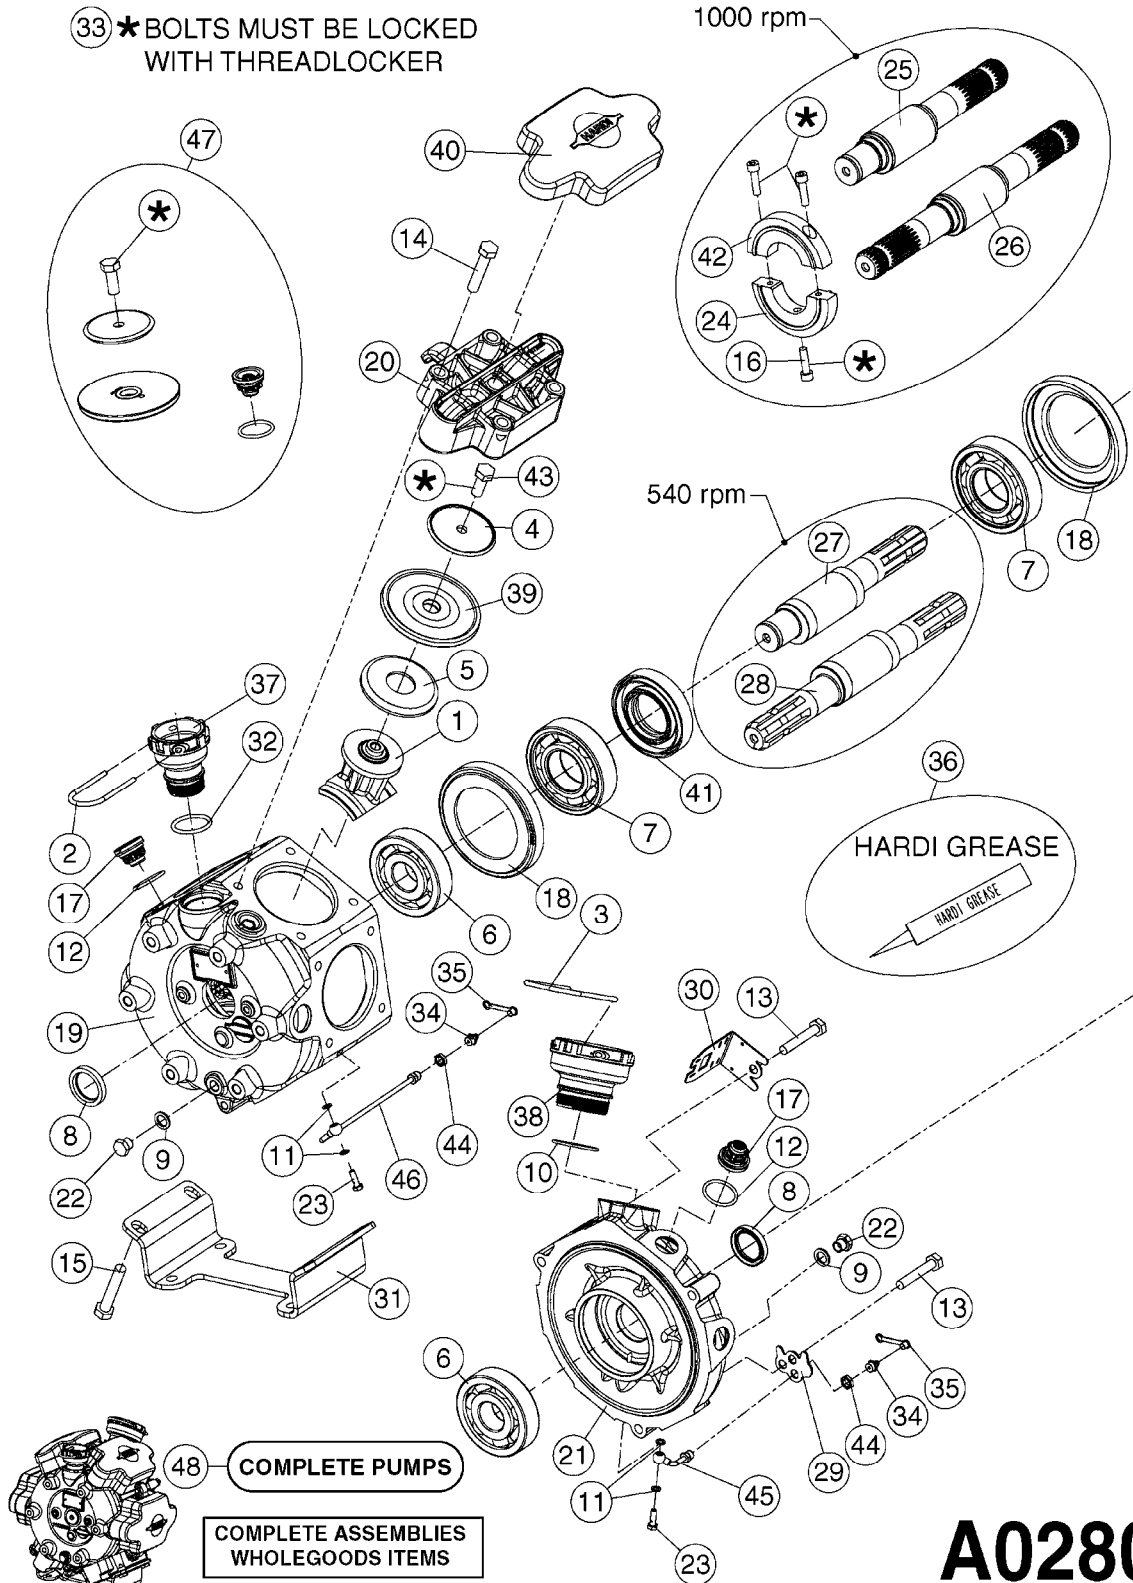

REPLACED BY 364 PUMPS
SEE PAGE A0280

A0260

PUMP - 363 W/MOUNTING BASE
A0260-HIN, 17:03:16

Page 1

Date 06.11.2017 10:57

parts-n°	order qty	description
110317	1	PUMP CASING MODEL 360/361 PNTD
111630	1	CONNECTING ROD 363/364-10 PUMP
111636	1	VALVE COVER 363 HEAVY DUTY
111651	1	CASTING F.363 1.5" PUMP(FRONT)
142037	1	CRANK SHAFT 361-20
143577	1	CRANK SHAFT F.363/462/463-10mm
147097	1	CRANK SHAFT 363-463/10 THROUGH
161174	1	DIAPHRAGM DISC SS 361/363/364 PUMP
161372	1	DIAPHRAGM BACKING DISC,320-361
161745	1	METAL SPACER F.363/463
210221	1	BEARING BALL 6407
210232	1	BEARING BALL 6310
210243	1	SEAL OIL 35 X 47 X 7
241404	1	DOWTY SEAL 1/4"
241684	1	DEICER PARTS: DIAPHRAGM MODEL 361 NITRIL
242152	1	O-RING D18.2X3 EPDM
242215	1	O-RING D18X3 VITON
280011	1	GREASE NIPPLE 1/8" SAE H TR
330024	1	O-RING D41,1/D34.5 X 3,5
331192	1	SPACER, MODEL 361/363
334320	1	O-RING D18X3 POLYURETHANE
420626	1	BOLT HEX 8.8 DEL M10X20 FT
420895	1	BOLT HEX 8.8 RAW M10X60
420917	1	BOLT HEX 8.8 RAW M8X12 FT
430312	1	BOLT HEX 8.8 RAW M12X60
430437	1	BOLT HEX 8.8 RAW M12X65
460423	1	NUT HEX M10X1.50 LOCK DIN985A2 SS
471122	1	WASHER, M10, Ø20/10.5X 2.0, SS
728146	1	VALVE FOR 361(726890/707932)
728147	1	VALVE FOR 361 WHITE WITH HOLE
14007900	1	CRANK 363/462/463-7mm 540/THRU
14010400	1	PLUG 1/4" BSP
17002400	1	FOOT F. 36X PUMP, RED
33511400	1	DIAPHRAGM PUMP 361/361/363/364 PUR
43099200	1	BOLT HEX SS M12 X 30 DIN933 A4
75073700	1	PUMP KIT 361/363 "06"

33 * BOLTS MUST BE LOCKED WITH THREADLOCKER

1000 rpm

540 rpm

HARDI GREASE

48 COMPLETE PUMPS

COMPLETE ASSEMBLIES
WHOLEGOODS ITEMS

A0280

PUMP - 364 540/1000 RPM
A0280-HIN, 21:02:17