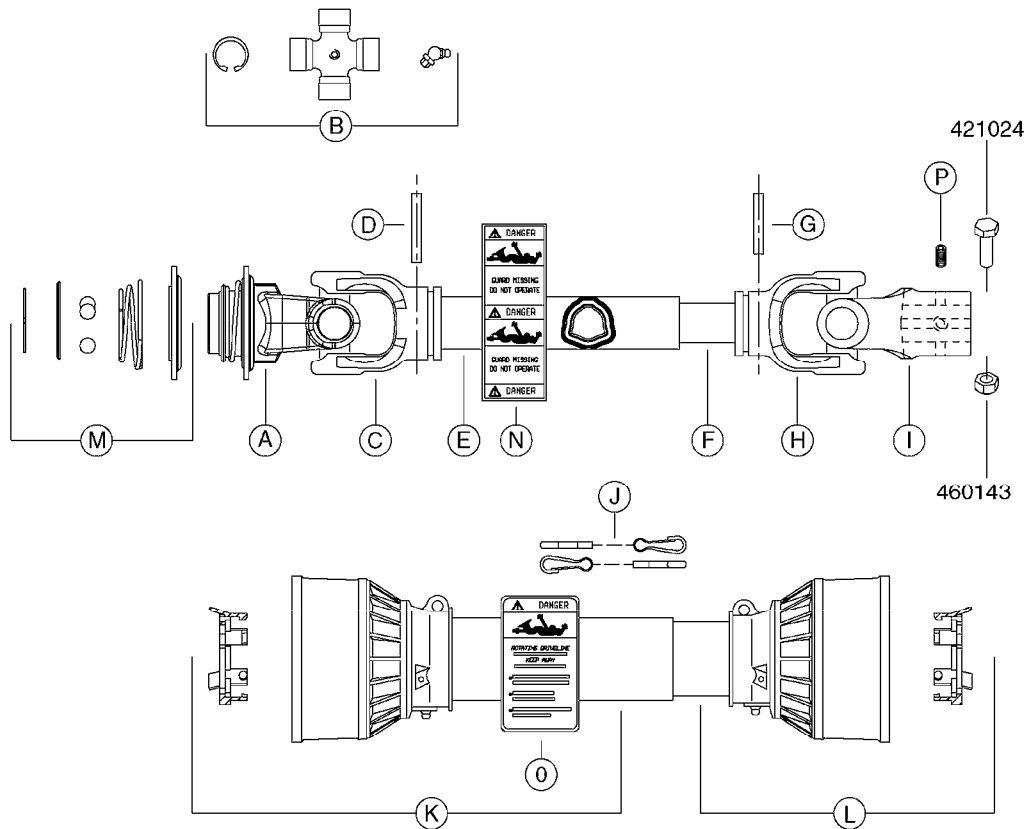

* Supplier changed in 2011 - see page A0580 for "AMA" PTO's (yellow and black shields).

A0510

PTO SHAFTS - BONDIOLI DIAPH.
A0510-HIN, 01:01:16

Page 1
Date 06.11.2017 10:57

parts-n°	order qty	description
284041	1	UNIV. JOINT 27x70mm
289040	1	PTO YOKE 1-3/8" X 6 SPLINE
289041	1	PTO YOKE 1-3/8" X 6 SPLINE
289042	1	UNIV. JOINT 22x54mm
289045	1	UNIV. JOINT 30.2x79.4mm
289049	1	PTO SHIELD COMPLETE F.829446
289050	1	PTO SHIELD COMPLETE F.829445
829445	1	PTO 1-3/8/6X1-3/8/6X810M AXIAL
829446	1	PTO SHAFT LE-SPV + LP ZE-P540
829480	1	PTO 1-3/8/21 x 1-3/8/21x1210MM
829482	1	PTO 1-3/8/6X25MM X 600MM 1202
829483	1	PTO 1-3/8/6X30MM x 610MM 1302
829484	1	PTO 1-3/8/6X1-3/8/6X575MM 361
829486	1	PTO 1-3/8/6X30MM X870MM 1302
829487	1	PTO 1-3/8/6X1-3/8/6X870MM 361
829490	1	PTO 1-3/8/6X30MM 1320MM 1302
829491	1	PTO 1-3/8/6X1' 610/913MM 9016
829502	1	PTO 1-3/8/6x1210/1745
28005200	1	PTO YOKE 1-3/8" X 21 SPLINE
28005400	1	PTO YOKE 1-3/8" X 6 SPLINE
28005800	1	PTO YOKE 1-3/8" X 21 SPLINE
28006000	1	PTO YOKE D25 CONE 3 DEG.
28006100	1	PTO YOKE D30 CONE 4 DEG.
28006200	1	PTO YOKE 1-3/8" X 6 SPLINE
28006300	1	PTO YOKE D1"
28006700	1	PTO HALF SHAFT - TRACTOR END
28006900	1	PTO HALF SHAFT - TRACTOR END
28007300	1	PTO INNER D1" (NO SHIELD)
28007500	1	PTO INNER D1" (NO SHIELD)
28007800	1	PTO INNER D1" (NO SHIELD)
28008100	1	PTO SHIELD COMPLETE
28008500	1	PTO HALF SHAFT - TRACTOR END
28008600	1	PTO SHIELD ASSY COMPLETE
28009403	1	UNIV. JOINT 27x74.6mm
28015103	1	PTO YOKE 1-3/8"X21 TWST OLD
28015203	1	UNIV. JOINT 23.8x61.3mm
28015303	1	PTO YOKE 1-3/8"X21 BALL COLLAR
28015403	1	PTO OUTER 1-3/8"X21 (SHIELDED)
28015503	1	PTO INNER 1-3/8"X21 (NO SHIELD)
28015603	1	PTO SHIELD COMPLETE F.28020303
28015703	1	PTO YOKE 1-3/4"X20 SPL OUTER
28015803	1	PTO OUTER 1-3/4"X20 (NO SHIELD)
28015903	1	PTO INNER 1-3/8"X21 (NO SHIELD)
28016003	1	PTO SHIELD COMPLETE F.10465803
28016203	1	PTO OUTER 1-3/8"X6 (SHIELDED)
28016303	1	PTO INNER 1-3/8"X6 (NO SHIELD)
28016703	1	PTO OUTER 1-3/8"X6 (NO SHIELD)
28016803	1	PTO INNER 1-3/8"X6 (NO SHIELD)
28020203	1	PTO 1-3/4/20x1-3/8/21 BP L=860
28020303	1	PTO 1-3/8/21 x 1-3/8/21 B&P
28040603	1	PTO YOKE 1-3/8X21SPL BLACK
28040703	1	SAFETY CHAIN F.CV BLACK PTO (SET OF 2)
28068800	1	PTO YOKE 1-3/8" X 6 SPLINE
28069700	1	UNIV. JOINT STD1 SFT
28072800	1	PTO SHIELD COMPLETE L=1912 SFT
28073000	1	PTO YOKE 1-3/8" X 6 SPLINE