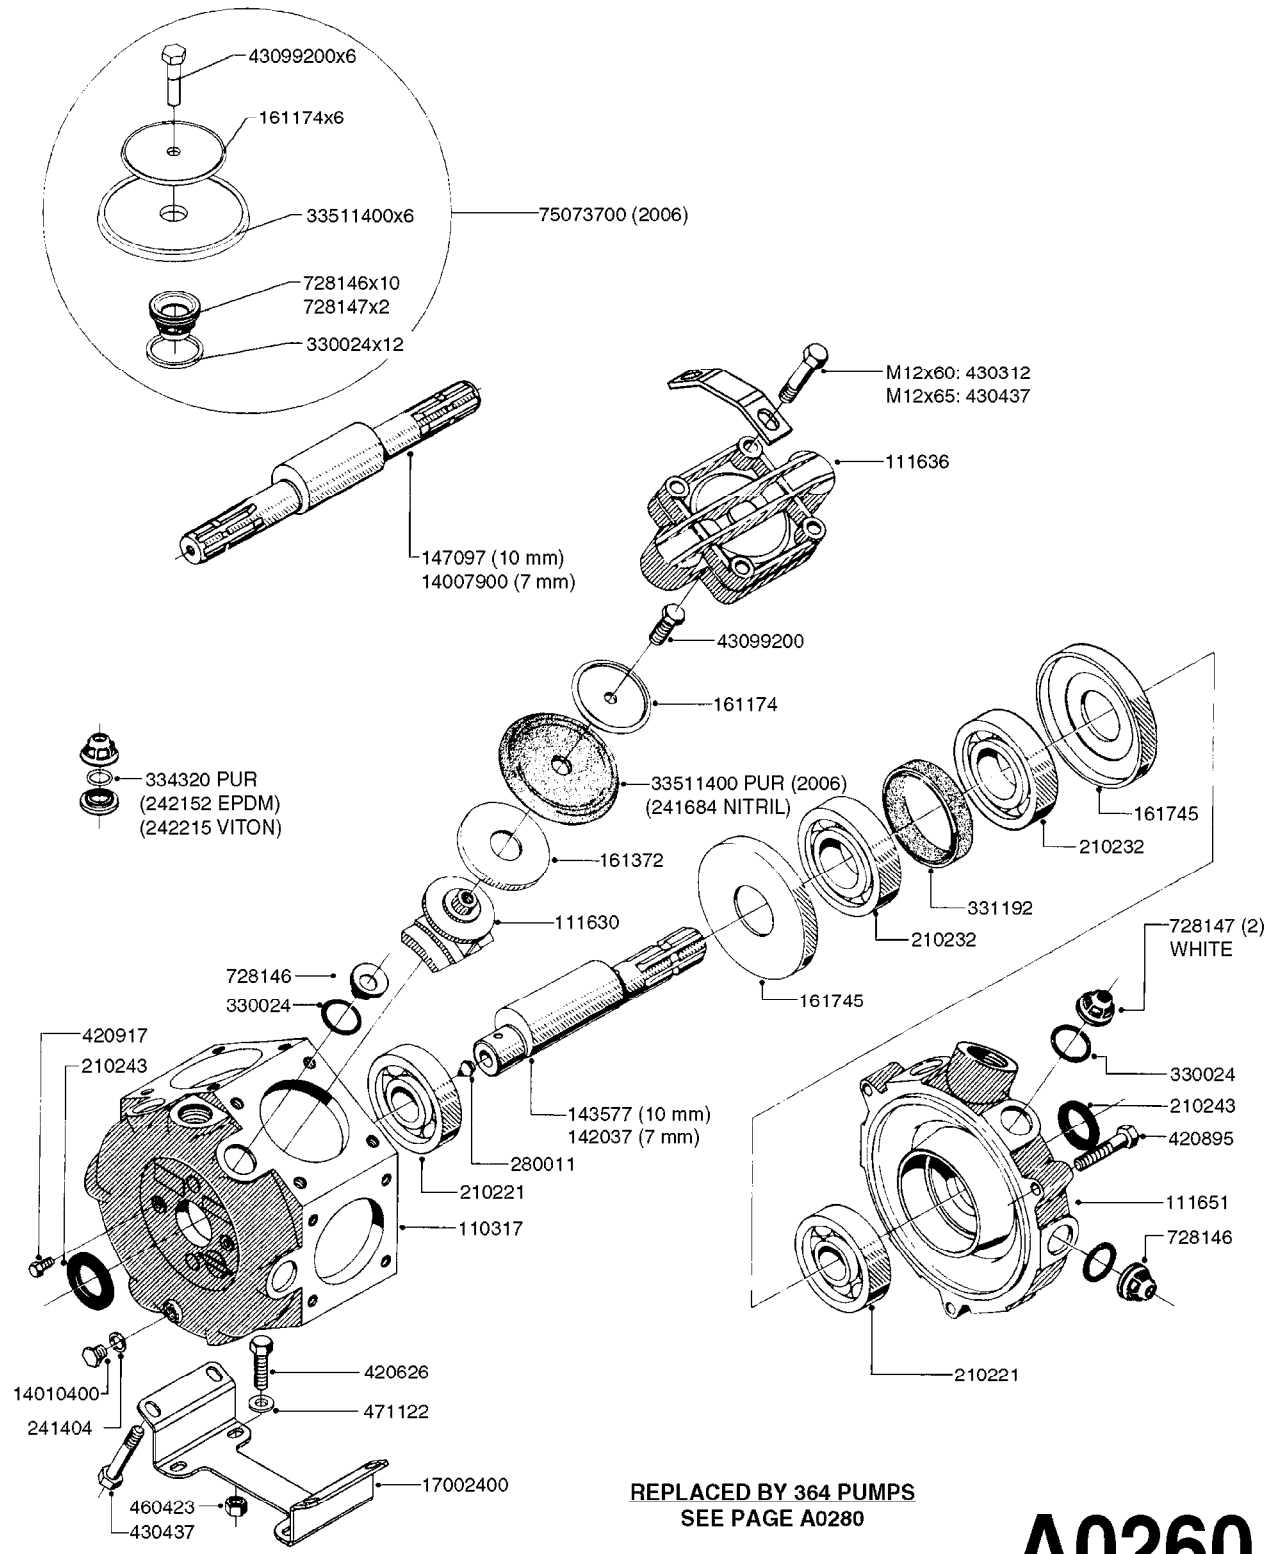

Agroparts: www.HARDI-INTERNATIONAL.com

Arrow - Trailer 270/400
Gallon 22" Fan/B20-HY

Country-Code 11

Date 06.11.2017 10:57

main group	page-n°	date	description
Pumps	A0260-HIN	17:03:16	PUMP - 363 W/MOUNTING BASE
	A0280-HIN	21:02:17	PUMP - 364 540/1000 RPM
	A0300-HIN	23:02:16	PUMP - 361/363FITTINGS
	A0510-HIN	01:01:16	PTO SHAFTS - BONDIOLI DIAPH.
	A0520-HIN	19:05:16	PTO SHAFTS - BONDIOLI CENT.
	A0580-HIN	01:01:16	PTO SHAFTS - AMA DIAPHRAGM
Controls, Filters, Valves	B0180-HIN	01:01:16	HC/2 MANIFOLD SYSTEM
	B0430-HIN	01:01:16	MANIFOLD - S67 VALVE
	B0710-HIN	01:01:16	SUCTION FILT.-VINEYARD&ORCHARD
Hydraulics	C0045-HIN	24:03:16	HYDRAULICS - BSP TO ORFS
	C0540-HIN	30:03:16	HYD - 2 ROW GRAPE B20 HY
	C0550-HIN	30:03:16	HYD - LIFT B20/B40 H
Booms, Nozzle Bodies & Tubes	D0050-HIN	01:01:16	BOOM - 1 ROW B11
	D0080-HIN	01:01:16	BOOM - 2 ROW GRAPE B20-MA
	D0090-HIN	01:01:16	BOOM - 2 ROW GRAPE B20-HY
	D0100-HIN	01:01:16	REAR DROP ARMS-2 ROW GRAPE B20
Tank and Frame: Field Sprayers	E0730-HIN	01:01:16	HUB ASSEMBLY F.2 1/8" SPINDLE
Tank and Frame: Mistblowers	F0050-HIN	01:01:16	TANK - ARROW 270/400
	F0060-HIN	01:01:16	FRAME - ARROW 270
	F0070-HIN	01:01:16	FRAME - ARROW 270/400 '05
	F0150-HIN	01:01:16	DRAWBARS - MERCURY/ARROW
	F0160-HIN	01:01:16	DRAWBAR - TURNABLE HITCH
Blower unit mistblowers	G0220-HIN	01:01:16	ARROW/BRAVO SPV 22" BLOWER
	G0380-HIN	01:01:16	PNEUMATIC AIR SPOUTS 2 OUTLETS
	G0390-HIN	01:01:16	PNEUMATIC AIR SPOUTS 4 OUTLETS
	G0400-HIN	01:01:16	HYDROPNEUM. SPOUTS 3 OUTLETS
	G0410-HIN	01:01:16	HYDROPNEUM. SPOUTS 5 OUTLETS
	G0420-HIN	01:01:16	TUBES & HOSES
Special equipment, Extras	K0180-HIN	01:01:16	DRAIN ASSEMBLY-PULL CORD TYPE
	K0270-HIN	28:09:16	FILTER ASSEMBLIES-IN LINE
	K0550-HIN	01:01:16	POWDER MIXER

33 * BOLTS MUST BE LOCKED WITH THREADLOCKER

1000 rpm

540 rpm

HARDI GREASE

48 COMPLETE PUMPS

COMPLETE ASSEMBLIES
WHOLEGOODS ITEMS

A0280

PUMP - 364 540/1000 RPM
A0280-HIN, 21:02:17