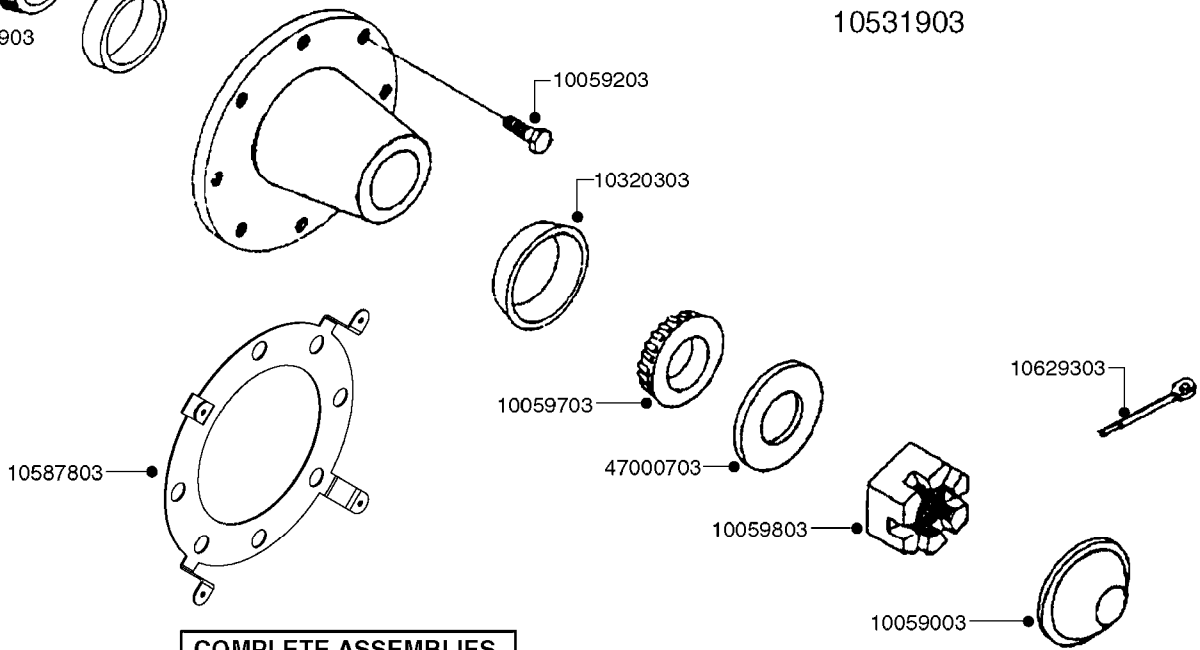

COMPLETE HUB W/BEARINGS:
10531903