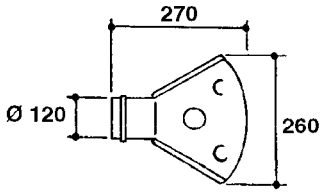

G0410

HYDROPNEUM. SPOUTS 5 OUTLETS
G0410-HIN, 01:01:16

Page 1

Date 06.11.2017 10:58

parts-n°	order qty	description
139089	1	NOZZLE HOLDER F/5 NOZZLES
146327	1	UNION NUT 3/8" BRASS
149138	1	ADAPTER FOR NOZZLE H
239097	1	HYDROPNEUMATIC MANIFOLD ADAPT.
249031	1	O-RING
289348	1	ADAPTER 1/2" - 1/4"
289425	1	NON-DRIP H1/4" ON/OFF
359196	1	FISHTAIL SPOUT 5 NOZZLE 120Ø
371339	1	NOZZLE ALBUZ BROWN WITH SWIRL
450972	1	SCREW M6X15 ALLEN GALV.
471106	1	WASHER D6
739638	1	NOZZLE OUTLET 5 NOZZ. D125 SPV