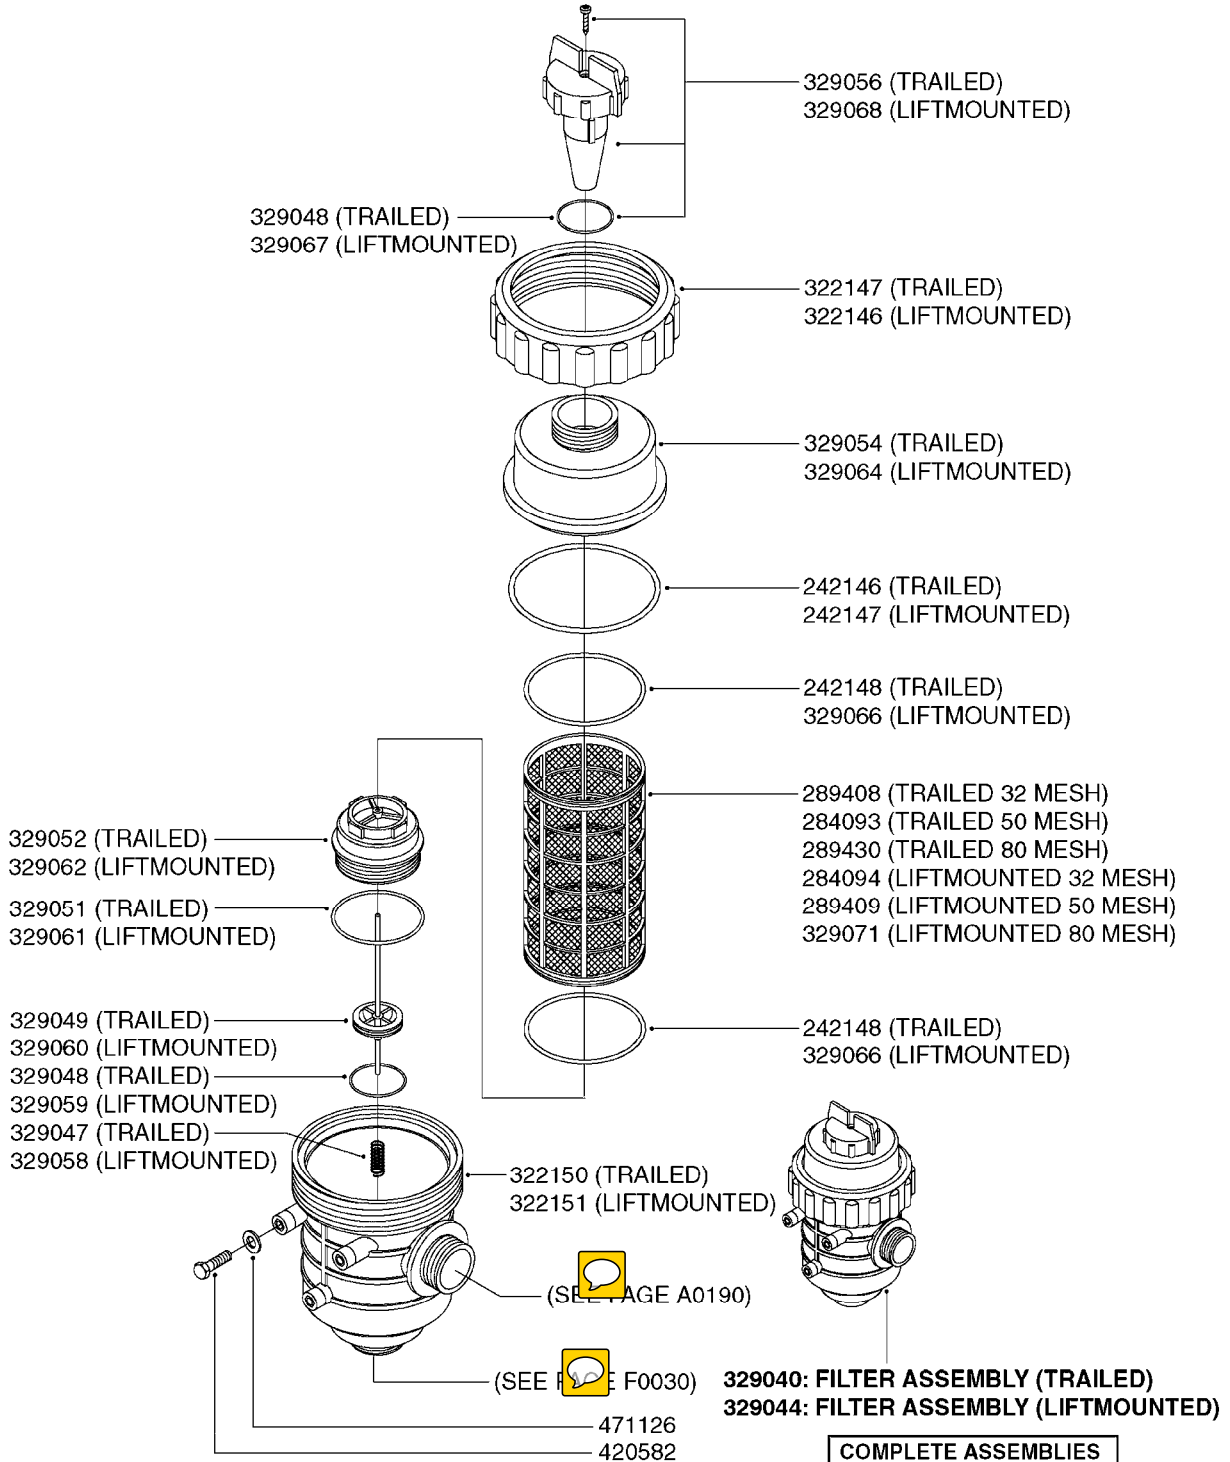

B0710

SUCTION FILT.-VINEYARD&ORCHARD
B0710-HIN, 01:01:16

Page 1

Date 06.11.2017 10:58

parts-n°	order qty	description
242146	1	O-RING 140 X 126 X 7
242147	1	O-RING 105,6x95X5.3
242148	1	O-RING 109.2 X 104 X 2
284093	1	FILTER SCR N ARAG 50 MESH BLUE
284094	1	FILTER SCR N ARAG 32 MESH WHITE
289408	1	FILTER SCR N ARAG 32 MESH WHITE
289409	1	FILTER SCR N ARAG 50 MESH BLUE
289430	1	FILTER SCR N ARAG 80 MESH RED
322146	1	THREADED RING F/FILTER 170
322147	1	THREADED RING F/FILTER 200
322150	1	FILTER CASING 1.5"BSP ARAG
322151	1	FILTER HOUSING 170
329040	1	FILTER ARAG 1.5" 32 MESH TRAIL
329044	1	FILTER ARAG 1.5" 32 MESH LIFT
329047	1	SPRING F. ARAG FILTER 1-1/2"
329048	1	O-RING F. 1-1/2" FILTER
329049	1	PLUNGER F. ARAG VALVE 1-1/2"
329051	1	O-RING F.ARAG FILTER 1-1/2"
329052	1	FITTING F.ARAG FILTER 1-1/2"
329054	1	FILTER HOUSING LID 1-1/2"
329056	1	YELLOW LOCKING RETAINER 1-1/2"
329058	1	SPRING F. ARAG FILTER 1"
329059	1	O-RING F. 1" FILTER
329060	1	PLUNGER F. ARAG VALVE 1"
329061	1	O-RING F.ARAG FILTER 1"
329062	1	FITTING F.ARAG FILTER 1"
329064	1	FILTER HOUSING LID 1"
329066	1	O-RING F.ARAG FILTER 1"
329067	1	O-RING F. 1" FILTER
329068	1	YELLOW LOCKING RETAINER 1"
329071	1	FILTER SCR N ARAG 80 MESH RED
420582	1	BOLT HEX 8.8 DEL M8X20 FT A2
471126	1	WASHER, M8, Ø16/ 8.4X 1.6, SS