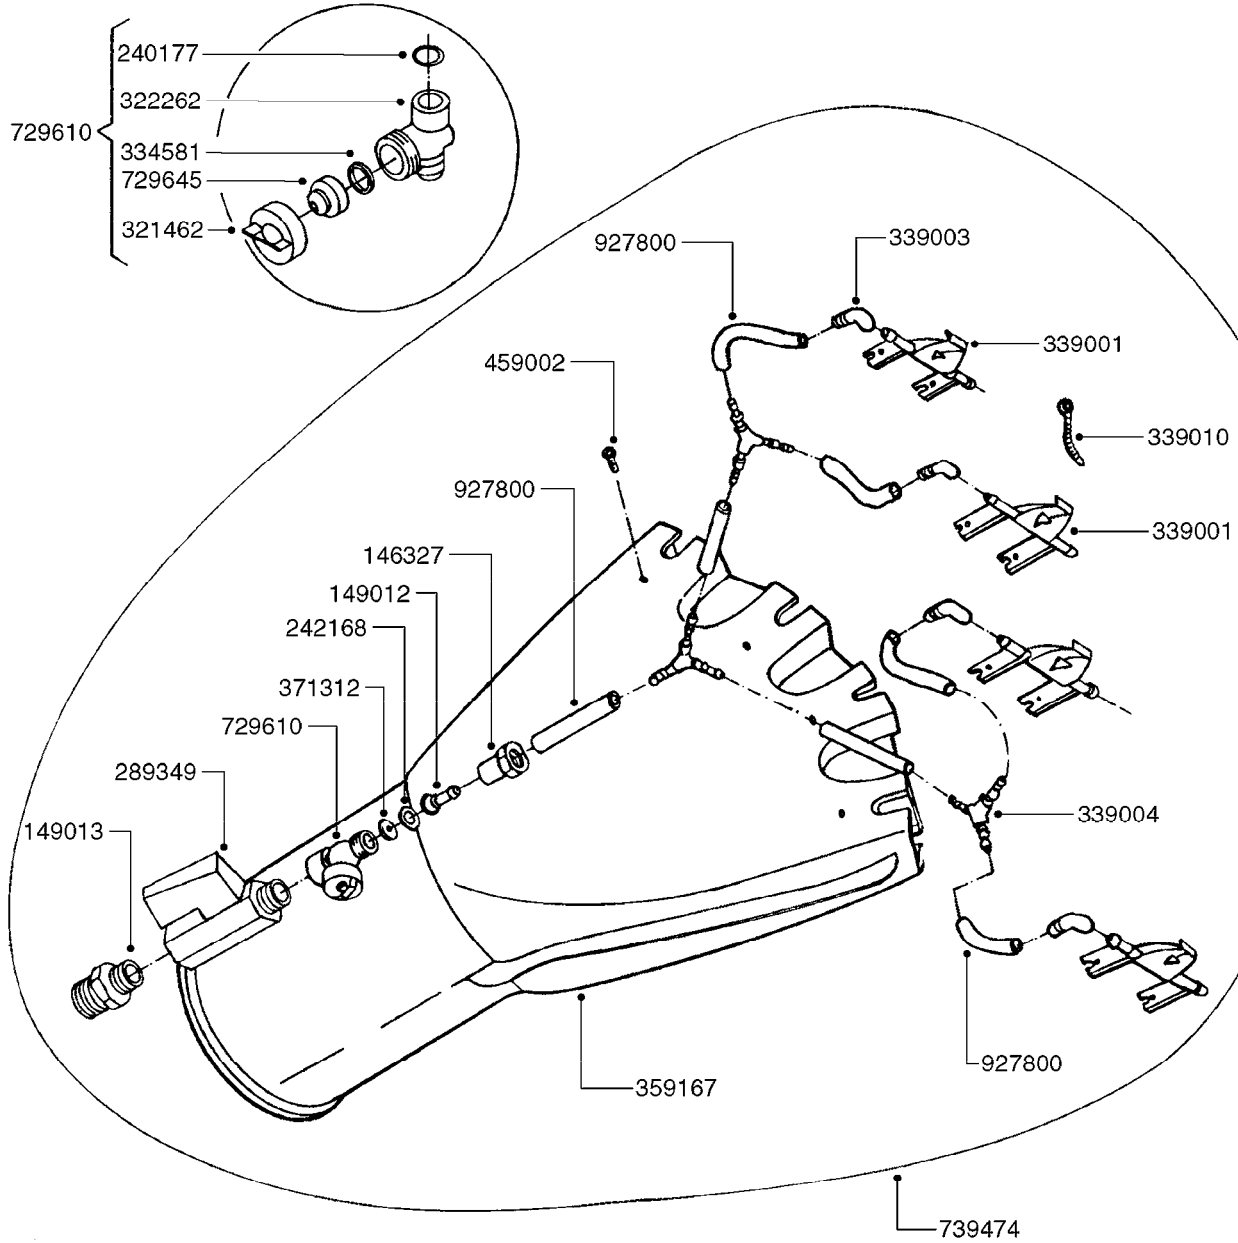

G0390

PNEUMATIC AIR SPOUTS 4 OUTLETS
G0390-HIN, 01:01:16

Page 1

Date 06.11.2017 10:58

parts-n°	order qty	description
146327	1	UNION NUT 3/8' BRASS
149012	1	3/8" HOSE TAIL D.8 T-12
149013	1	REDUCER 1/2" X 3/8"
240177	1	O-RING D16.1/11.3 X 2.4
242168	1	O-RING D11.2X1.9
289349	1	BALL VALVE 3/8" M-H
321462	1	CAP F.NO-DRIP ASSY.
322262	1	HOUSING F. NON DRIP DIAPHRAGM
334581	1	DIAPHRAGM, NO-DRIP alt 241371
339001	1	DIFFUSOR PLATE L=59 BLADE
339003	1	ELBOW F.DIFFUSOR PLATE
339004	1	FITT.DK Y-5/16"
339010	1	TIE STRAP SMALL 2.5MM X 100MM
359167	1	PNEUMATIC SPOUT, 4 OUTLETS
371312	1	NOZZLE CERAMIC 1099-15
459002	1	SCREW N10X1/2"
729610	1	NOZZLE ASSY. NON DRIP 3/8 THRD
729645	1	NON-DRIP SPRING ASSY.GREEN 10
739474	1	SPOUT ASSY. F. LP 4 OUTLET
927800	1	HOSE BLACK D8X12