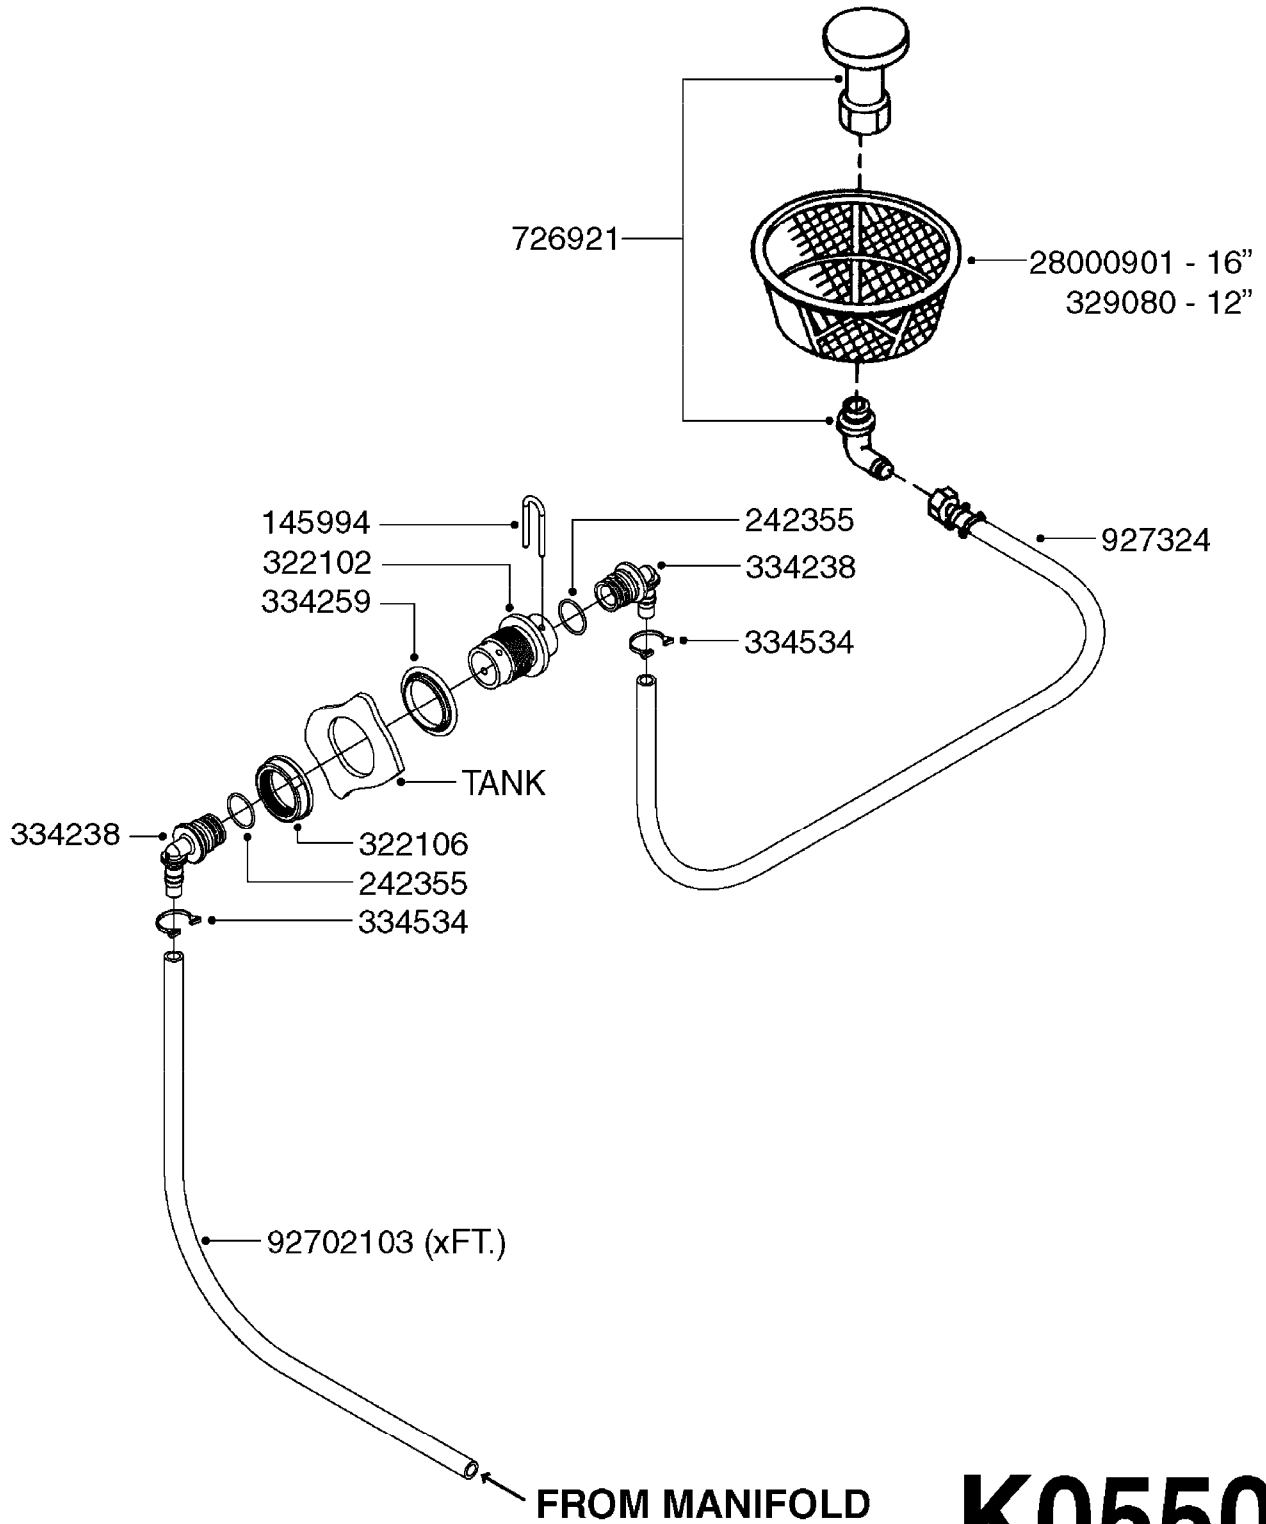

K0550

POWDER MIXER
K0550-HIN, 01:01:16

Page 1

Date 06.11.2017 10:58

parts-n°	order qty	description
145994	1	FITT.DK S-40 FORK
242355	1	O-RING D19.2X3.0 VITON F.S-40
322102	1	FITT.DK S-40 BULKHEAD
322106	1	FITT.DK S-40 BULKHEAD NUT
329080	1	FILTER BASKET 12"
334238	1	FITT.DK S-40 ELB.1/2"
334259	1	GASKET F. S-40 BULKHEAD
334534	1	CLAMP HOSE PLASTIC 1/2"
726921	1	POWDER MIXER F.STRAINER BASKET
927324	1	HOSE R PRESSURE D12-80-200 BAR
28000901	1	FILTER, TOP MAIN TANK, D400 L275 300130
92702103	1	HOSE R X1/2" X300PSI WP X0012"