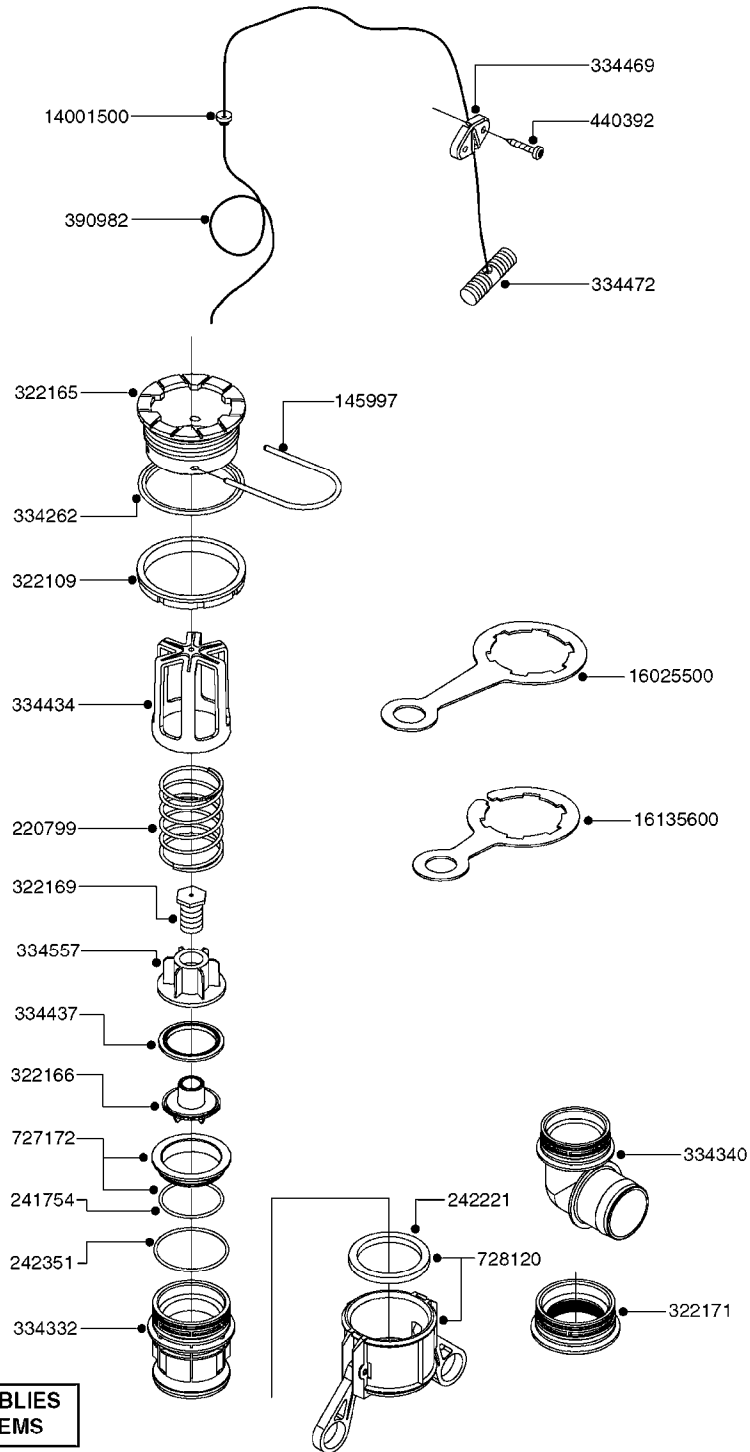

G0410

HYDROPNEUM. SPOUTS 5 OUTLETS
G0410-HIN, 01:01:16

Page 1

Date 06.11.2017 10:58

parts-n°	order qty	description
139089	1	NOZZLE HOLDER F/5 NOZZLES
146327	1	UNION NUT 3/8" BRASS
149138	1	ADAPTER FOR NOZZLE H
239097	1	HYDROPNEUMATIC MANIFOLD ADAPT.
249031	1	O-RING
289348	1	ADAPTER 1/2" - 1/4"
289425	1	NON-DRIP H1/4" ON/OFF
359196	1	FISHTAIL SPOUT 5 NOZZLE 120Ø
371339	1	NOZZLE ALBUZ BROWN WITH SWIRL
450972	1	SCREW M6X15 ALLEN GALV.
471106	1	WASHER D6
739638	1	NOZZLE OUTLET 5 NOZZ. D125 SPV

24002503 - Ø 5" (125mm)

24002403 - Ø 4" (100mm)

259034 - Ø 5" (125mm) L=29-1/2" (750mm) PVC

259035 - Ø 4-3/8" (110mm) L=39-3/8" (1000mm) PVC

349012 - Ø 4" (100mm) L=37-3/8" (950mm) PVC

349026 - Ø 5-1/2" (140mm) / Ø 4-3/8" (110mm) PVC

349030 - Ø 5-1/2" (140mm) / Ø 3-1/2" (90mm) PVC

349025 - Ø 5" (125mm) / Ø 4-3/8" (110mm) PVC

349023 - Ø 5" (125mm) PVC

G0420

TUBES & HOSES
G0420-HIN, 01:01:16

Page 1

Date 06.11.2017 10:58

parts-n°	order qty	description
259034	1	PVC HOSE D125MM X 0.75M
259035	1	PVC HOSE D100MM X 1.0M
349012	1	PVC TUBE D100MM X 950MM
349023	1	GREY PVC LID D125MM
349025	1	CONNECT.PIECE PVC D125MM-110MM
349026	1	CONICAL REDUC.PVC D140MM-100MM
349030	1	140MM-90MM PVC ADAPTER
24002403	1	HOSE R X TPR 4" BLACK
24002503	1	HOSE R X TPR 5" BLACK