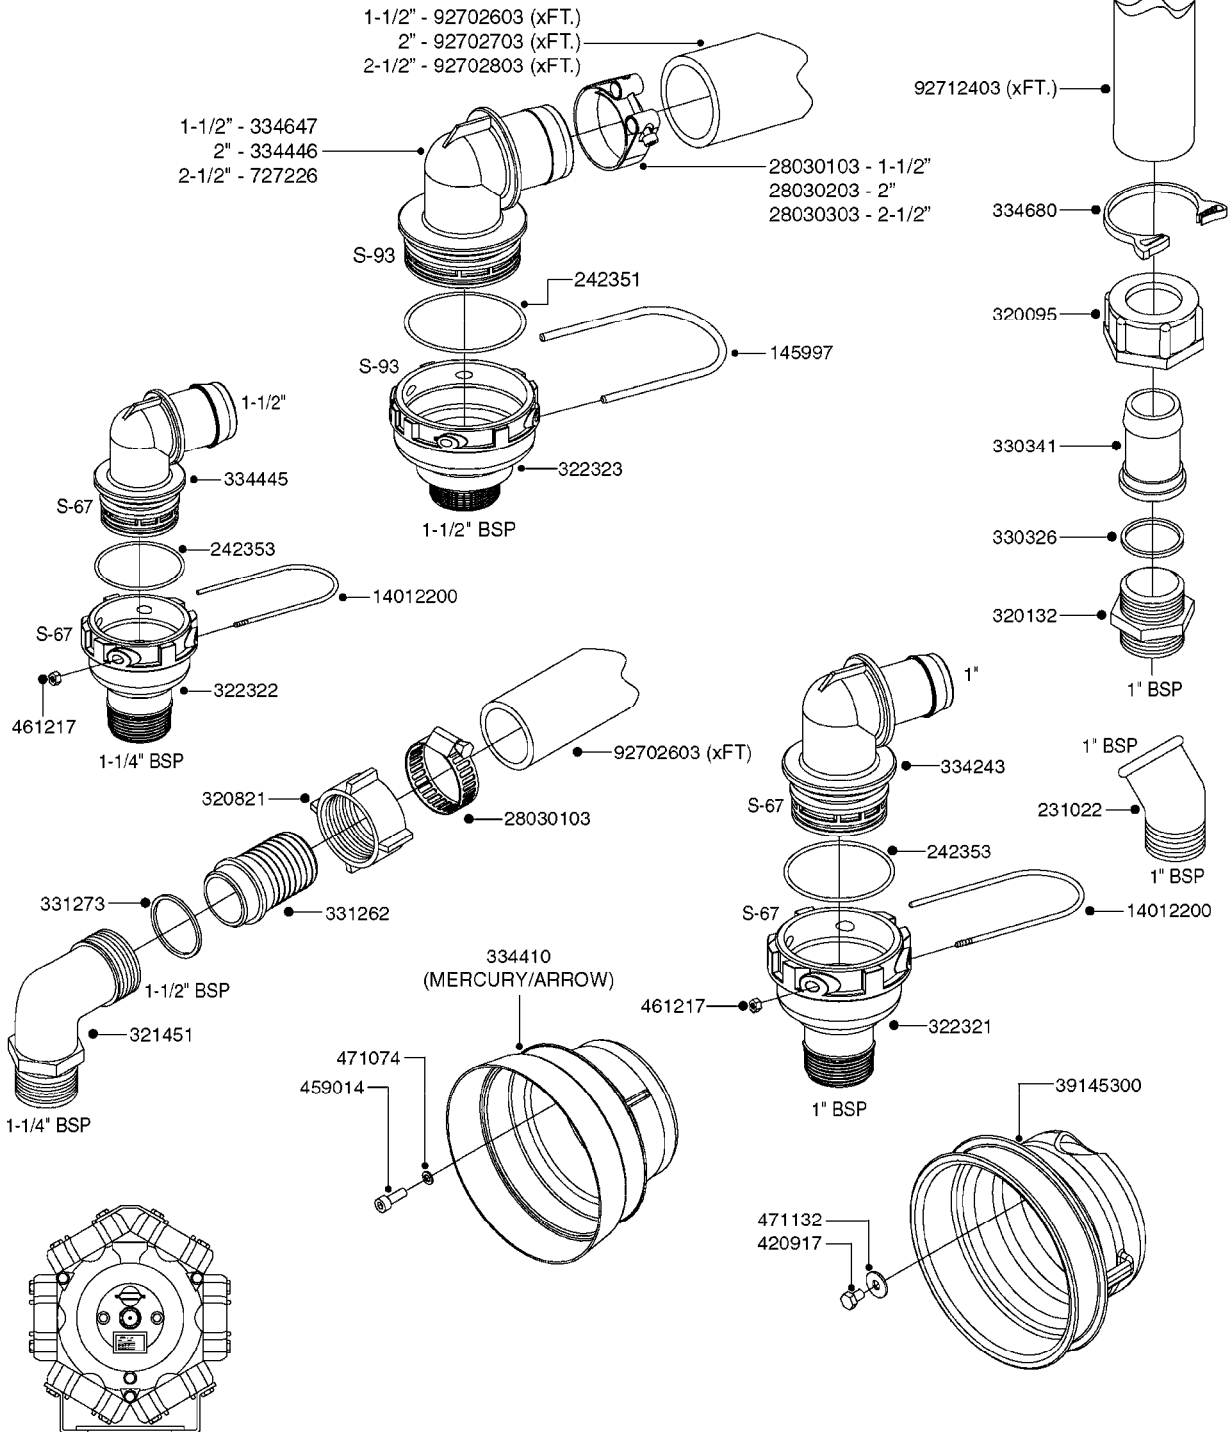

SUCTION SIDE OF PUMP

PRESSURE SIDE OF PUMP

COMPLETE PUMP
(NLA) REPLACED BY 364 PUMP (SEE PAGE A0280)

A0300

PUMP - 361/363 FITTINGS
A0300-HIN, 23:02:16

Page 1

Date 06.11.2017 10:57

parts-n°	order qty	description
145997	1	FITT.DK S-93 FORK
231022	1	FITT.DK ELB. 1' BSP GF 121
242351	1	O-RING D69.5X3.0 VITON F.S-93
242353	1	O-RING D44.2X3.0 VITON F.S-67
320095	1	FITT.DK NUT 1" BSP
320132	1	FITT.DK HN 1" BSP
320821	1	FITT.DK NUT 1-1/2" BSP
321451	1	FITT.DK ELB.1-1/2 X1-1/4 80DEG
322321	1	FITT.DK S-67 X 1"BSP MALE
322322	1	FITT.DK S-67 X 1-1/4"BSP MALE
322323	1	FITT.DK S-93 X 1-1/2"BSP MALE
330326	1	O-RING D30/D24X2 F.1"NUT
330341	1	FITT.DK HB 1" F. 1" NUT
331262	1	FITT.DK HB 1-1/2" F. 1-1/2"NUT
331273	1	O-RING D44/D38X2 F.1-1/2"
334243	1	HOSE TAIL 90° S67 1"
334410	1	PROTECTION PUM
334445	1	HOSE TAIL 90° S67 1"1/2
334446	1	FITT.DK S-93 ELB.2" PVC
334647	1	FITT.DK S93 ELB 1-1/2" 90 PVC
334680	1	CLAMP HOSE PLASTIC 1"
420917	1	BOLT HEX 8.8 RAW M8X12 FT
459014	1	ALLEN SCREW M8 X 15 GALV.DIN93
461217	1	NUT HEX M5 LOCK
471074	1	WASHER M8 ELZ
471132	1	WASHER D24/D8.4 X 2 SS
727226	1	FITT. S93 2-1/2" 90° S W/O-RING
14012200	1	FITT.DK S-67 FORK W/M5 THREADS
28030103	1	CLAMP HOSE GEAR P5/4-S1.5"6724
28030203	1	CLAMP HOSE T-BOLT S2" 235-67
28030303	1	CLAMP HOSE T-BOLT S2.5" 235-76
39145300	1	PTO SHIELD Ø203 4-POLET MACHINED
92702603	1	HOSE PVC SUCT GRAY 1-1/2"
92702703	1	HOSE PVC SUCT GRAY 2"
92702803	1	HOSE PVC SUCT GRAY 2.5"
92712403	1	HOSE R X1" X300PSI WP X0012"