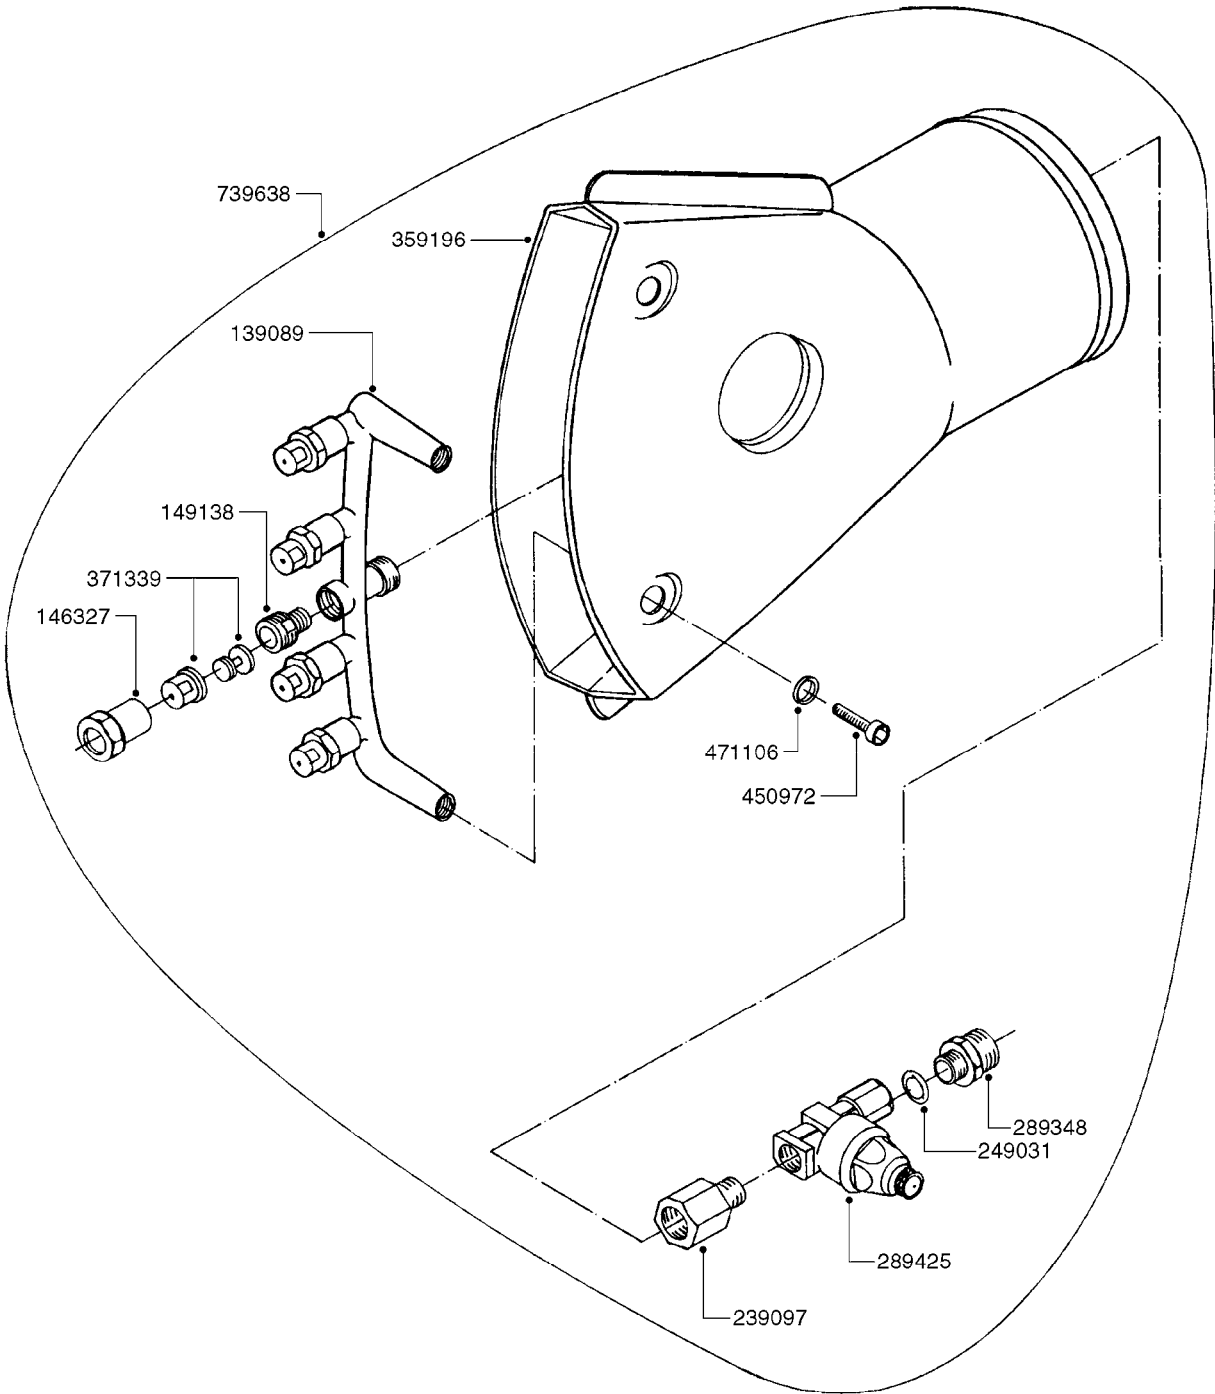

G0410

HYDROPNEUM. SPOUTS 5 OUTLETS
G0410-HIN, 01:01:16

Page 1

Date 06.11.2017 10:58

parts-n°	order qty	description
139089	1	NOZZLE HOLDER F/5 NOZZLES
146327	1	UNION NUT 3/8" BRASS
149138	1	ADAPTER FOR NOZZLE H
239097	1	HYDROPNEUMATIC MANIFOLD ADAPT.
249031	1	O-RING
289348	1	ADAPTER 1/2" - 1/4"
289425	1	NON-DRIP H1/4" ON/OFF
359196	1	FISHTAIL SPOUT 5 NOZZLE 120Ø
371339	1	NOZZLE ALBUZ BROWN WITH SWIRL
450972	1	SCREW M6X15 ALLEN GALV.
471106	1	WASHER D6
739638	1	NOZZLE OUTLET 5 NOZZ. D125 SPV