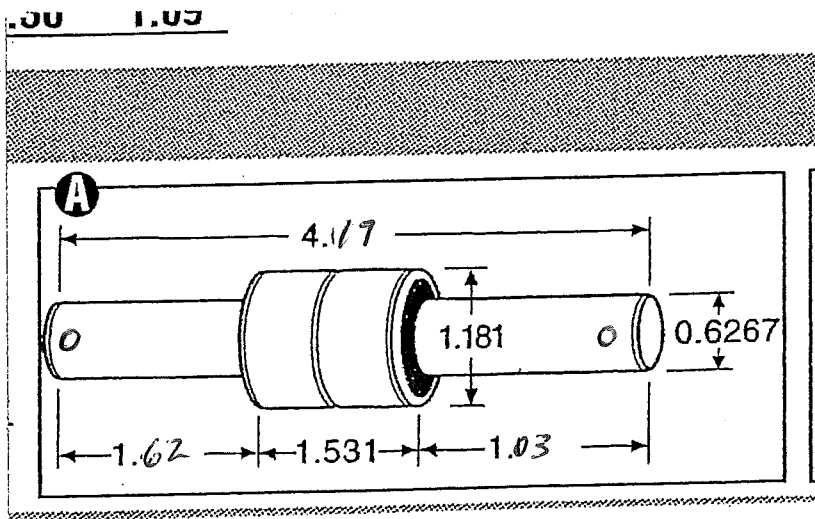

Same for 255 or 260 s/s wheel

To: Mike,

This is what I've got, do you have anything like this?

Brand name of  
original KINEX.  
part # 271103  
model # K 277

From: Chad - Sotex Corp.

Fax 707-678-9788