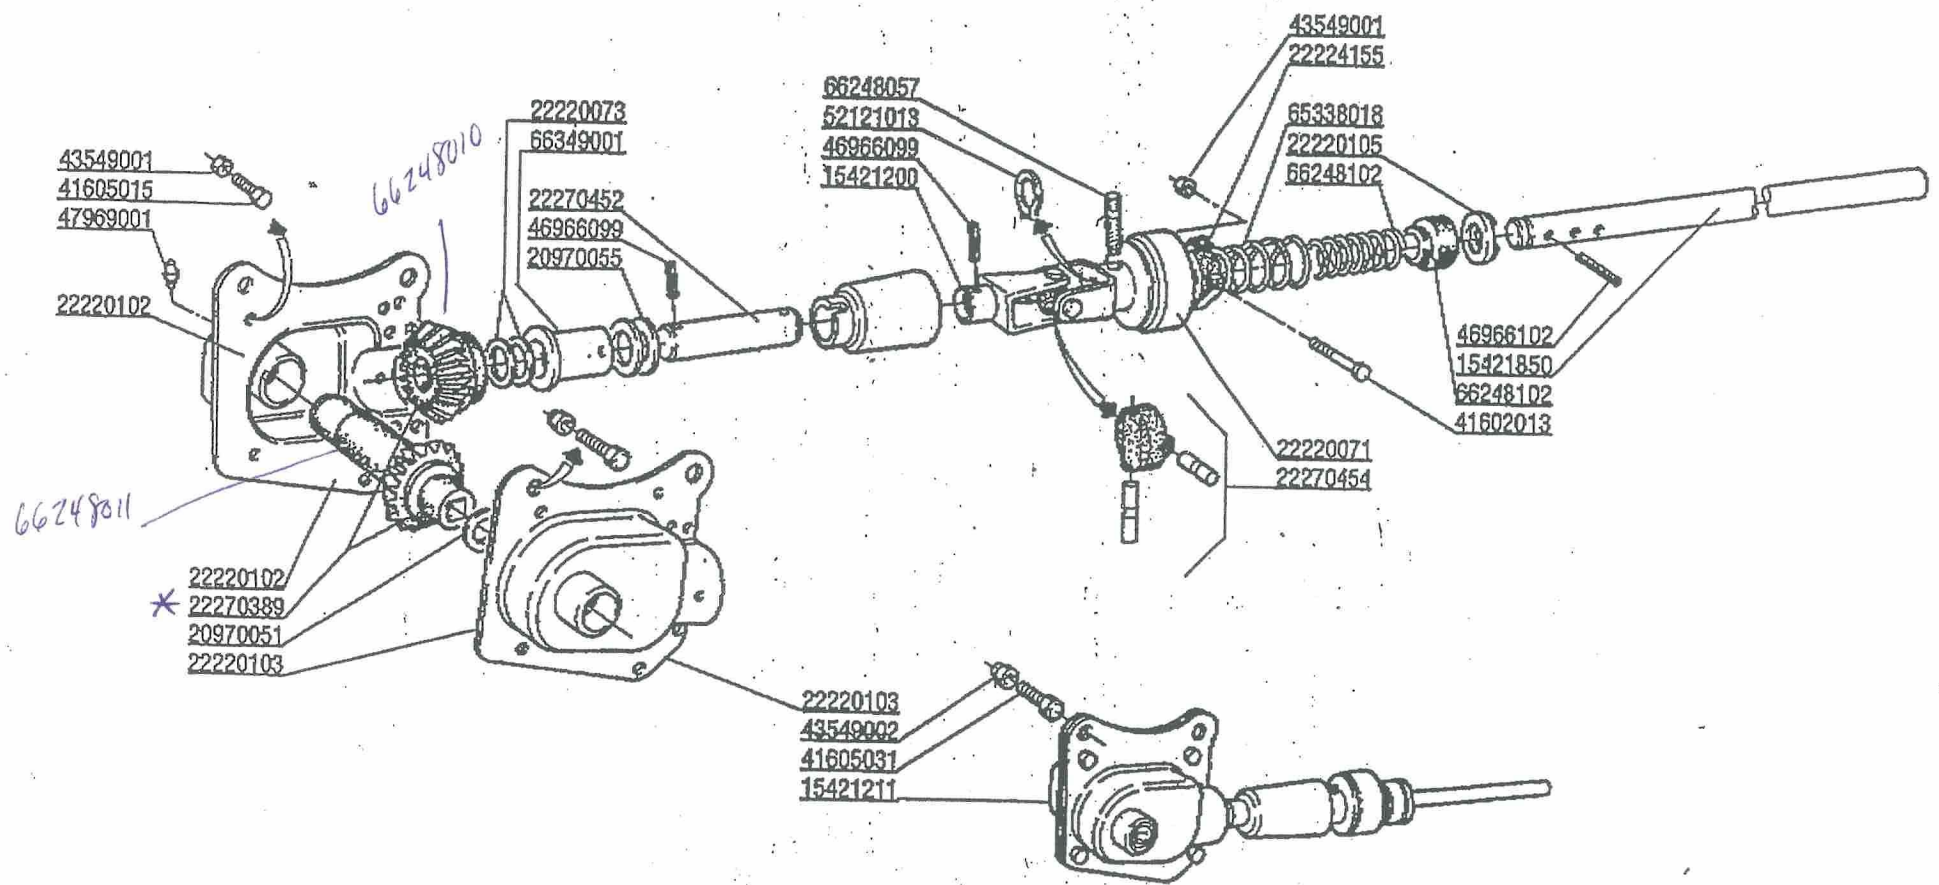

530

Pegs 20250141

Fan belt 54236002

Hopper & lid kit 15422241

"SD" parts in DF file

45mm hose 61209108

use 03106506

insert m/u  
66248147