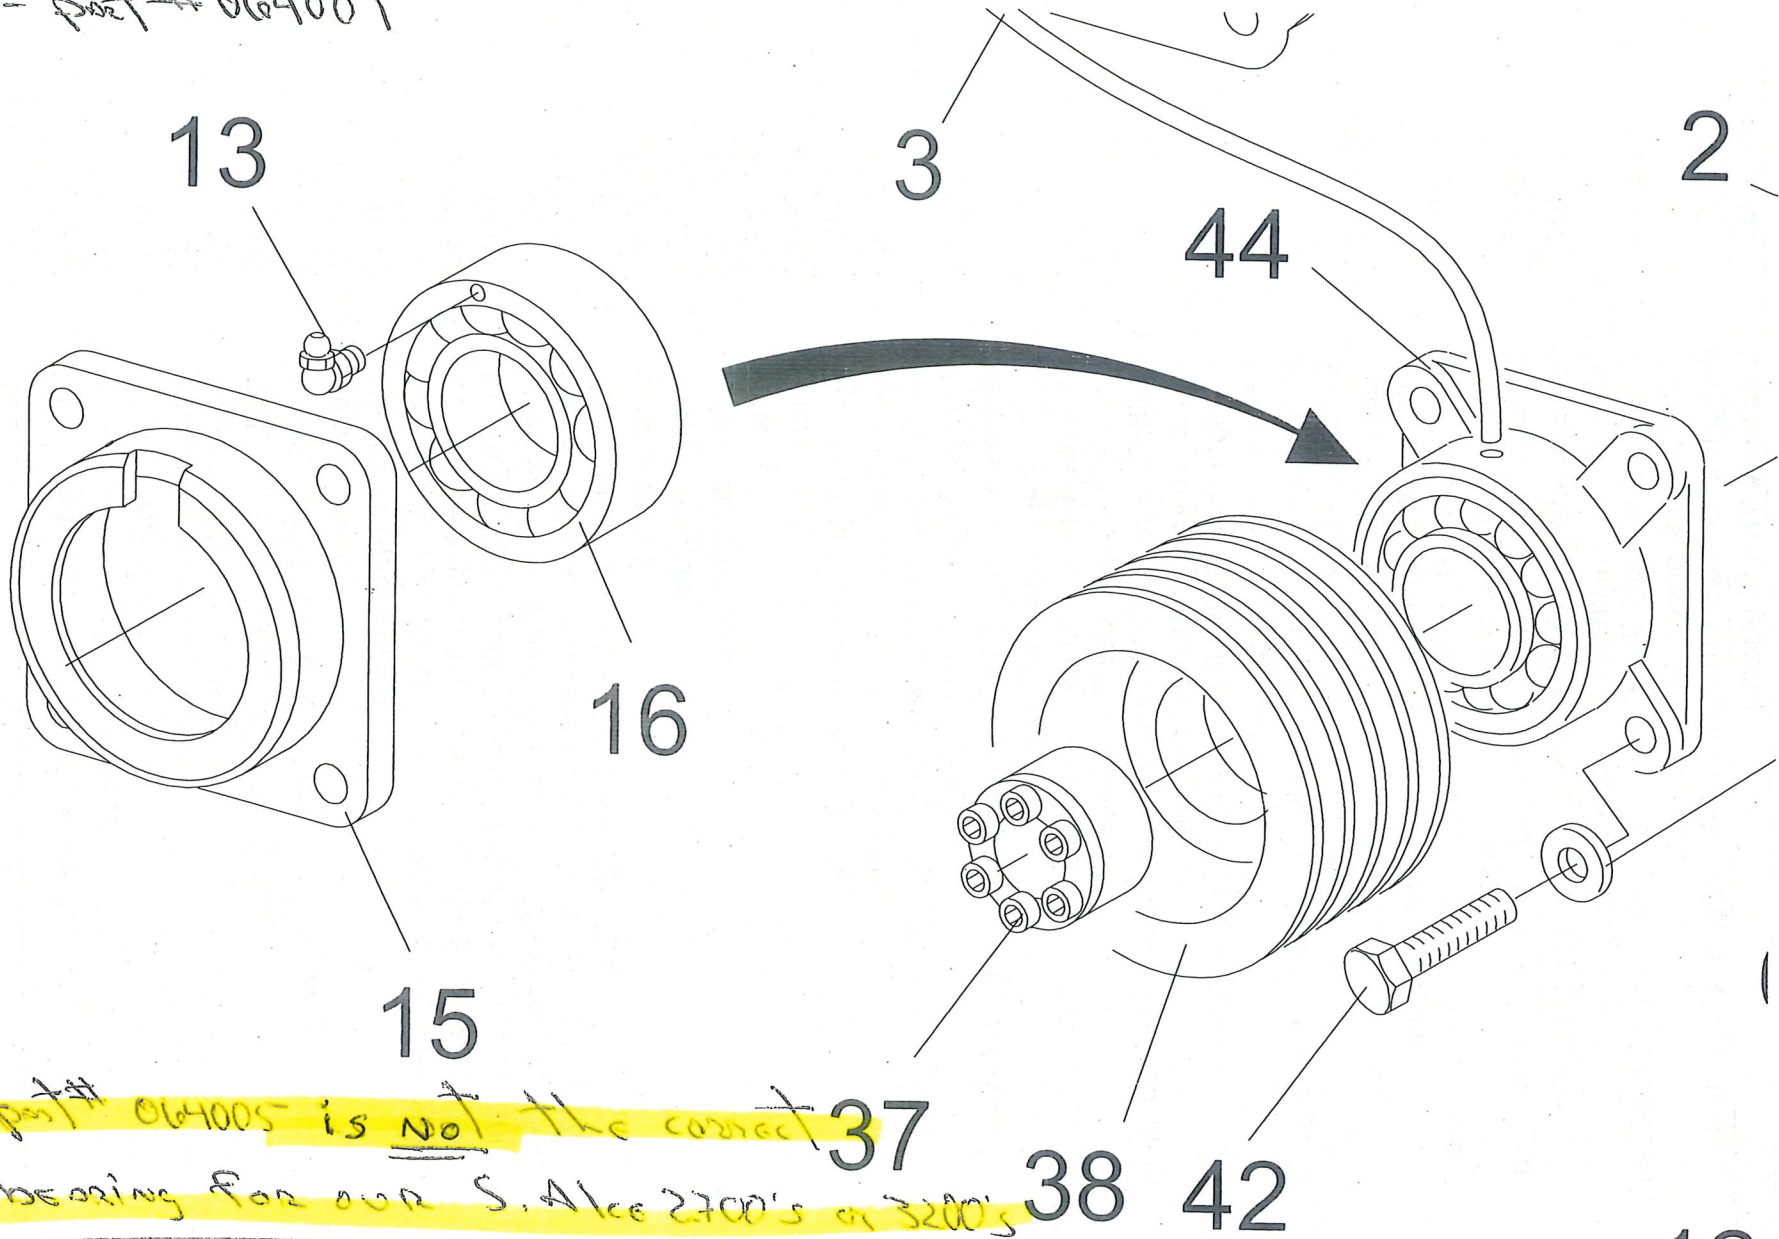

Super Alice 2700, 3200

item # 15 - part # 420930
item # 16 - part # 064001

item # 44, part # 064005 is not the correct

bearing for our S. Alice 2700's or 3200's