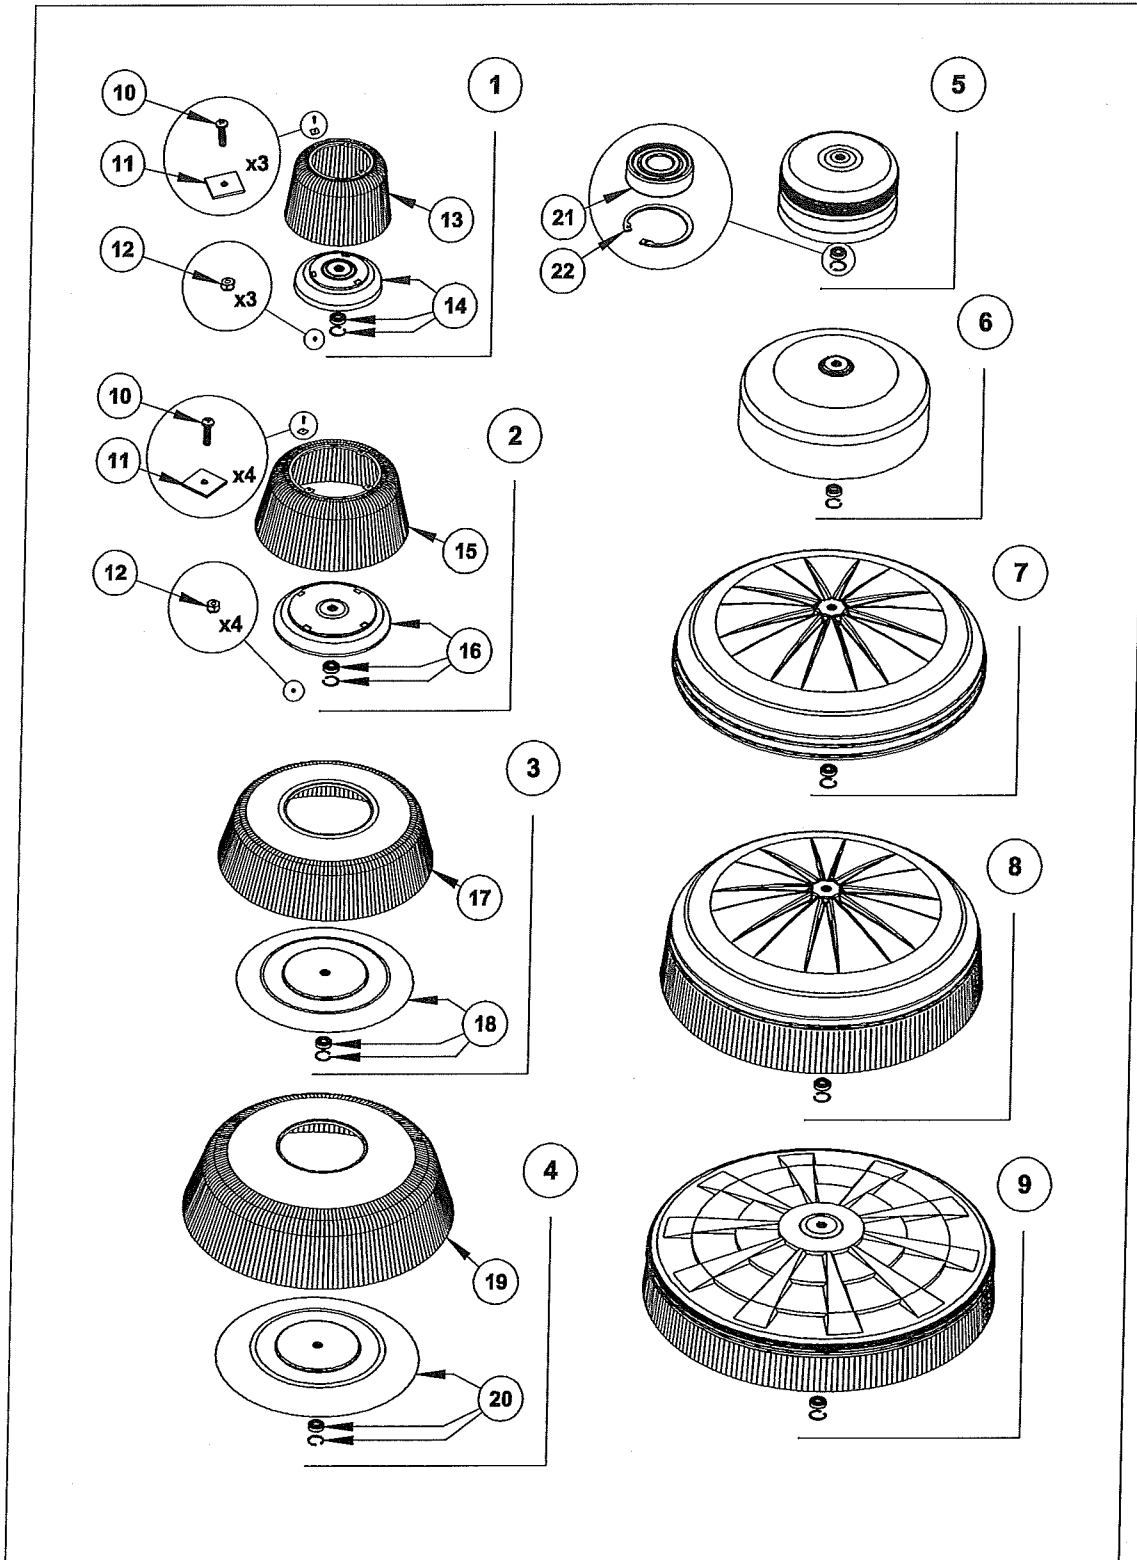

## 1.1 Shroud Spares

Figure 2 – Shroud Spares

### Shroud Spares - Parts List

ITEM	PART NO.	DESCRIPTION	QTY.
1	-	Undavina 250 Disc and Shroud (Including Bearing and Circlip)	1
2	ZU062	Undavina 400 Disc and Shroud (Including Bearing and Circlip)	1
3	ZU063	Undavina 600 Disc and Shroud (including Bearing and Circlip)	1
4	ZU064	Undavina 900 Disc and Shroud (Including Beaing and Circlip)	1
5	ZD020	400mm Dome (Including Bearing and Circlip)	1
6	ZD005	1000 mm Dome, Hard Edge, (Including Bearing and Circlip)	1
7	ZD002	1000mm Dome, Soft Edge (Including Bearing and Circlip)	1
8	ZU065	1200 mm Dome (Including Bearing and Circlip)	1
9	ZD010	600mm Dome (Including Bearing and Circlip)	1
10	UF102	Screw, 3/16 x 3/4	7
11	ZU050	Securing Plate, Shroud, 25 mm	7
12	UF120	Nut, 3/16 SS	7
13	-	Brush, Undavina, 250	1
14	-	250 Poly Disk (including Bearing and Circlip)	1
15	ZU037	Brush, Undavina 400	1
16	ZU036	400 Poly Disk (including Bearing and Circlip)	1
17	ZU033	Brush, Undavina 600	1
18	ZU032	600 mm Steel and Elastomer Disc (including Bearing and Circlip)	1
19	ZU018	Brush, Undavina 900	1
20	ZU017	900 mm Steel and Elastomer Disc (including Bearing and Circlip)	1
21	GB002	Bearing	5
22	GB003	Circlip	5