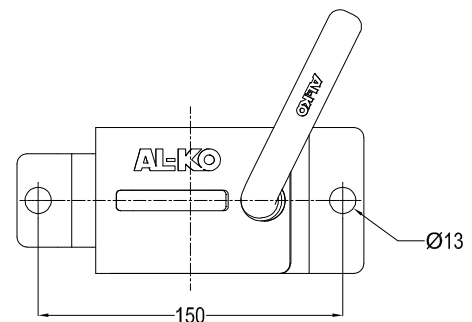

For soft ground surfaces we suggest a large diameter jockey wheel.

PREMIUM JOCKEY WHEELS (JW) WITH AND WITHOUT CLAMPS

PART NO	CODE NO	DESCRIPTION	WEIGHT (KG)	SURFACE FINISH	STATIC CAPACITY (KG)	OUTER TUBE DIAMETER	D (MM) (NOMINAL)	H (MM)	H2	G1	G2	L1
626100	JW6	J/Wheel 150mm (6") with clamp	5.5	Zinc Plated	400kg	48mm	150	507	772	202	467	182
626600	JW6X	J/Wheel 150mm (6") no clamp	4.5	Zinc Plated	400kg	48mm	150	507	772	202	467	182
628100	JW200	J/Wheel 200mm (8") with clamp	7	Zinc Plated	400kg	48mm	200	567	832	262	522	182
628600	JW200X	J/Wheel 200mm (8") no clamp	6	Zinc Plated	400kg	48mm	200	567	832	262	527	182
628325	JW200EH	J/Wheel 200mm (8") extra height with clamp	7	Zinc Plated	400kg	48mm	200	730	995	370	635	132
623650	JW250	J/Wheel 250mm (10") solid tyre with clamp	9	Zinc Plated	400kg	48mm	250	635	885	325	575	180
627600	JW200HDX	J/Wheel 200mm (8") Heavy Duty (weld on) no clamp	9	Zinc Plated	400kg	60mm	200	700	950	N/A	N/A	N/A

CLAMPS

PART NO	DESCRIPTION	WEIGHT (KG)	SURFACE FINISH	OUTER TUBE DIAMETER
629900	Clamp – Weld on - bolt on	1	Zinc Plated	48mm
629915	Clamp – Extra wide*	1.5	Zinc Plated	48mm
622200	Clamp – Cast base - bolt on	1	Zinc Plated	48mm