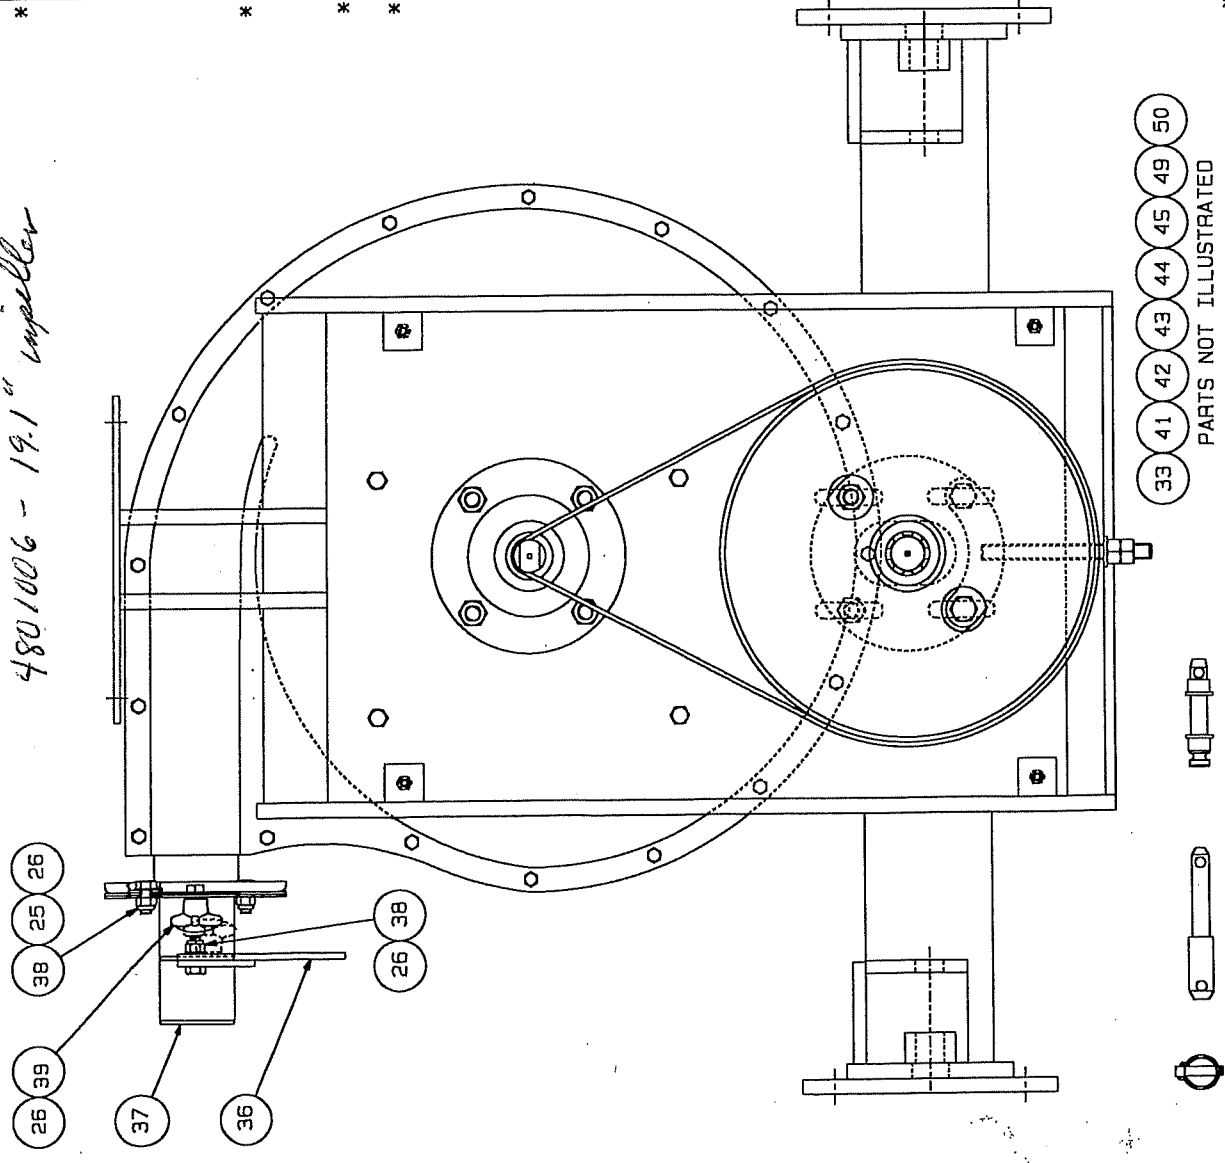

4801006 - 19.1" Impeller

1	7403500/	CAL. G. HEADSTOCK-WA	1
2	7703500	BOTTOM BRG. HOUS' G-AS	1
3	7403441	BELT TENSIONER-WA	1
4	2309084	HEXAGON SCREW	2
5	2303009	HEXAGON NUT	10
6	2311091	FLAT WASHER-FORM A	7
7	2311217	SPRING WASHER	4
8	2306515	COACH BOLT	2
9	2311114	FLAT WASHER-FORM B	2
10	6903049	PTO SHAFT BRG' SPACER	1
11	7703545	PTO SHAFT/PULL.-ASSY	1
12	2303079	SLOTTED NUT	1
13	2311094	FLAT WASHER-FORM A	1
14	2215613	SPLIT PIN	1
15	7703499	TOP BRG. HOUS' G-ASSY	1
16	6903048	IMP. SHAFT SPACER	1
17	7703544	IMP. SHAFT-ASSY 17R	1
18	2309061	HEXAGON SCREW	4
19	2311112	FLAT WASHER-FORM B	4
20	6413057	IMP./DRIVE SHAFT KEY	1
21	4801008	FAN	1
22	2303078	SLOTTED NUT	1
23	2311093	FLAT WASHER-FORM A	1
24	2215587	SPLIT PIN	1
25	2309047	HEXAGON SCREW	8
26	2311089	FLAT WASHER-FORM A	10
27	7403688	AIR MANIFOLD-WA	1
28	2303091	NYLOC NUT-FULL	10
29	2311088	FLAT WASHER-FORM A	10
30	1323005	17 RIB POLY-V BELT	1
31	7403944	DR. C/PLATE-780/650	1
32	6903491	PTO GUARD SHIELD	1
33	2390083	ROOFING BOLT	2
34	6902526	VACUUM BAFFLE GUIDE	1
35	7403439	VAC. BAFFLE PLATE-WA	1
36	7403436	PRESSURE OUTLET-WA	1
37	7403440	PRESSURE ADJUSTER-WA	1
38	2303092	NYLOC NUT-FULL	5
39	6404026	HANDWHEEL 302	2
40	4107124	FIRTREE HOSE CONNECTOR	2
41	6402007	PLASTIC PLUG 1020	8
42	6402041	PLASTIC PLUG 10154	8
43	6406307	LABEL-540 RPM MAX	1
44	6406325	LABEL-STANHAY LOGO	1
45	6406328	LABEL-FORM SW101	1
46	2314754	LINCH PIN	3
47	2314B10	CAT. 1/2 LOWER LINK PIN	2
48	2314B11	CAT. 1/2 TOP LINK CONY.	1
49	6903705	PRESSURE FEED HOSE-900L	1
50	2316012	PRESS.FEED HOSE CLIP	2

\*: -SEE OTHER PAGES FOR PARTS DETAILS

7403688 - manifold & barb

17 RIB FAN/HEADSTOCK

ASSEMBLY: -7703546 (ALL ITEMS)  
ALSO SEE PREVIOUS PAGE

PARTS NOT ILLUSTRATED

ASSEMBLIES: -  
 7703297 (TOOL BAR) (540 PTO SPEED) (ALL ITEMS)  
 7703388 (YOKE BAR) (540 PTO SPEED) (ALL ITEMS)  
 7703411 (TOOL BAR) (1000 PTO SPEED) (ALL ITEMS)