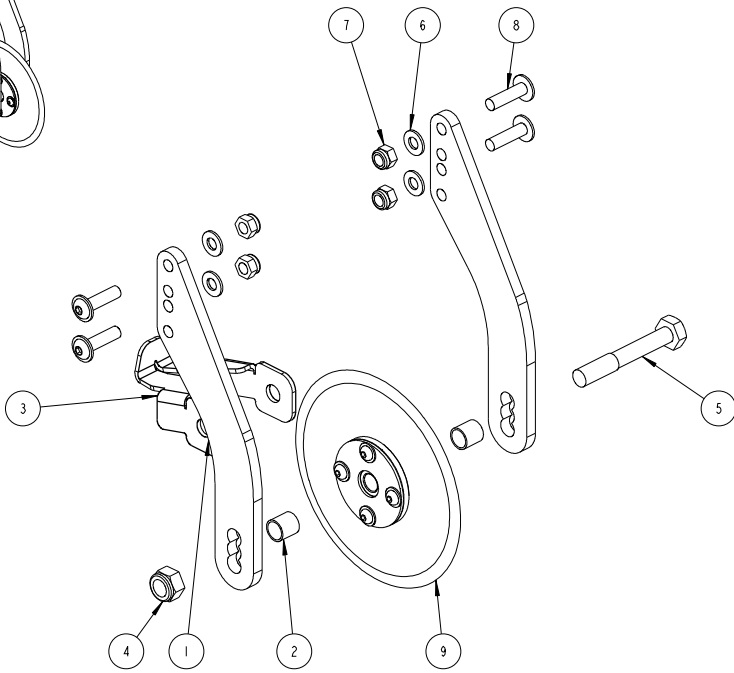

NUM	QTY	PART NUMBER	DESCRIPTION
1	2	S69-00602	2020 SLITTING DISC ARM
2	2	S69-00067	BOSS 15-12mm SPACER
3	1	S69-00796	X-SERIES KNIFE WHEEL SCRAPER
4	1	SHW2303110	NUT
5	1	SHW2306104	BOLT
6	4	SHW2311089	WASHER
7	4	SHW2303092	NUT
8	4	S23-00030	SCREW
9	1	S77-00347	SLITTING DISC KIT
10	1	S69-00603	250 DIA SLITTING DISC
11	1	S69-00604	SLITTING DISC HUB
12	1	S19-00007	BEARING
13	1	S69-00606	SLITTING DISC STONE GUARD PLATE
14	1	S69-00605	SLITTING DISC STONE GUARD BOSS
15	4	S23-00034	FLANGED DOME HEAD