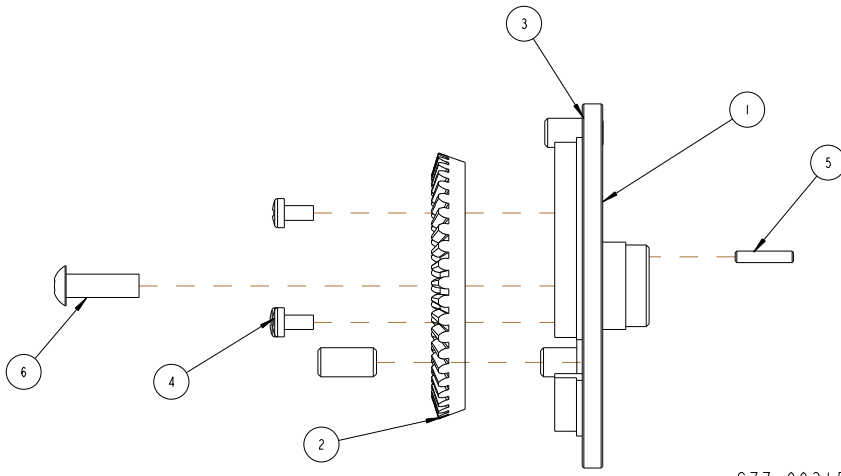

NUM	QTY	PART NUMBER	DESCRIPTION
1	1	S69-00540	MACHINED TURNTABLE - CLUTCH
2	1	SHW1502001	CROWNWHEEL 45T
3	3	SHW6409339	DOWN STEEL PIN
4	3	SHW2357022	SCREW
5	1	SHW2215253	TENSION PIN
6	1	SHW2377082	SCREW
7	1	S69-00288	MACHINED, 785 MU TURNTABLE
8	1	SHW2377084	SCREW

S77-00315
CLUTCHED TURNTABLE ASSY