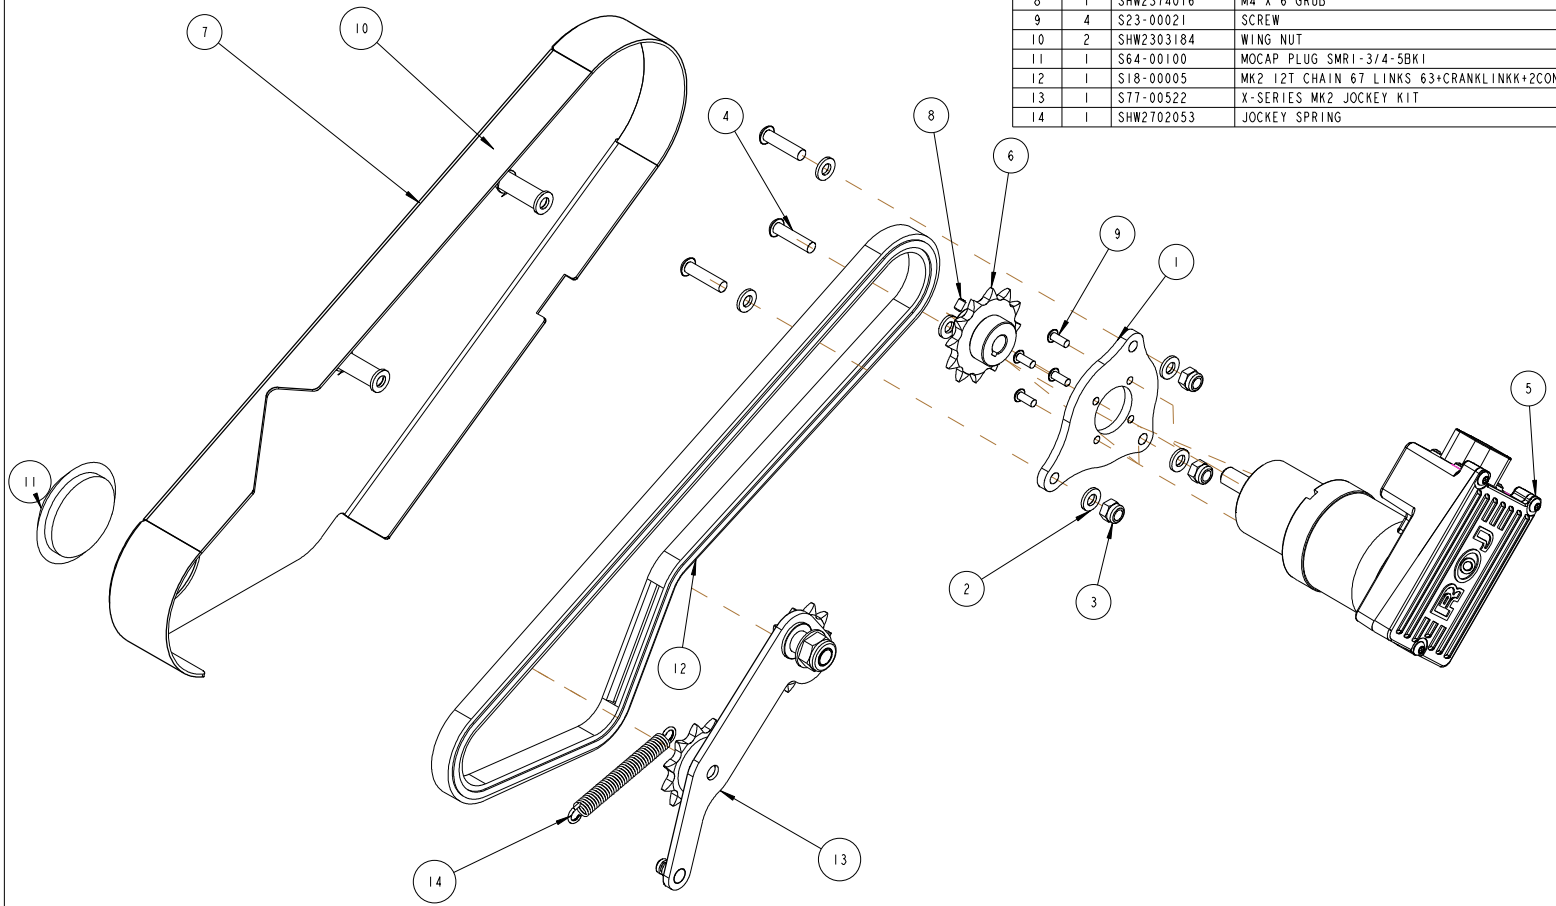

X-SERIES MK2 CHAIN DRIVE KIT

NUM	QTY	PART NUMBER	DESCRIPTION
1	1	S69-00620	2020 E DRIVE MOTOR MOUNT
2	8	SHW2311088	WASHER
3	3	SHW2303091	NUT
4	3	S23-00044	SCREW
5	1	S64-00086	ROJ DMD2 MOTOR
6	1	S74-00289	2020 E DRIVE SPRKLT W/A
7	1	S74-00433	X SERIES MU GUARD E DRIVE MK3
8	1	SHW2374016	M4 X 6 GRUB
9	4	S23-00021	SCREW
10	2	SHW2303184	WING NUT
11	1	S64-00100	MOCAP PLUG SMR1-3/4-5BK1
12	1	S18-00005	MK2 12T CHAIN 67 LINKS 63+CRANKLINK+2CONLINK
13	1	S77-00522	X-SERIES MK2 JOCKEY KIT
14	1	SHW2702053	JOCKEY SPRING