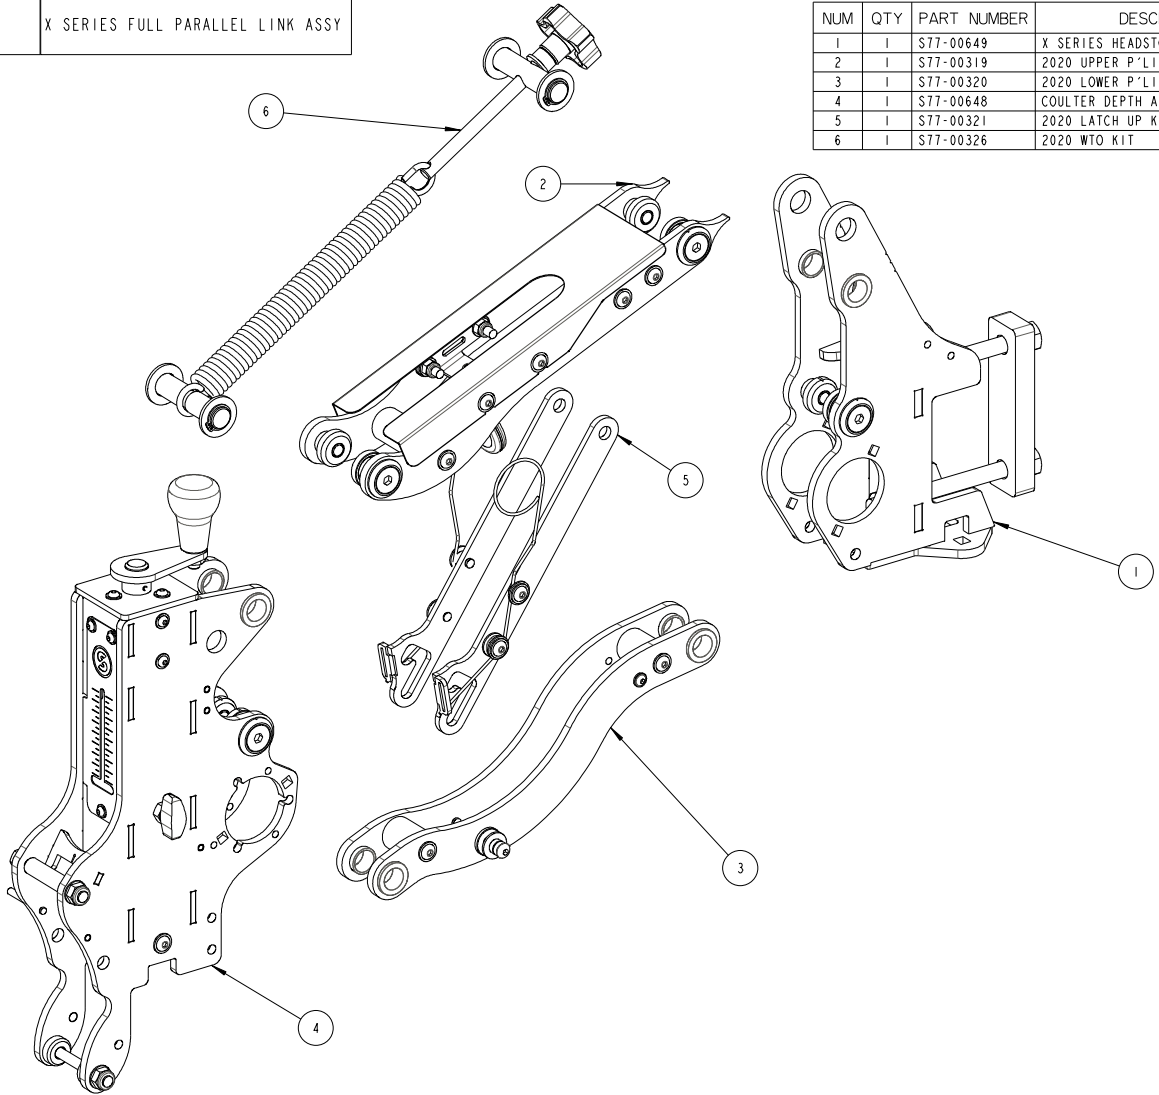

X SERIES FULL PARALLEL LINK ASSY

NUM	QTY	PART NUMBER	DESCRIPTION
1	1	S77-00649	X SERIES HEADSTOCK ASSY
2	1	S77-00319	2020 UPPER P'LINK KIT
3	1	S77-00320	2020 LOWER P'LINK KIT
4	1	S77-00648	COULTER DEPTH ADJUSTMENT BRKT
5	1	S77-00321	2020 LATCH UP KIT
6	1	S77-00326	2020 WTO KIT