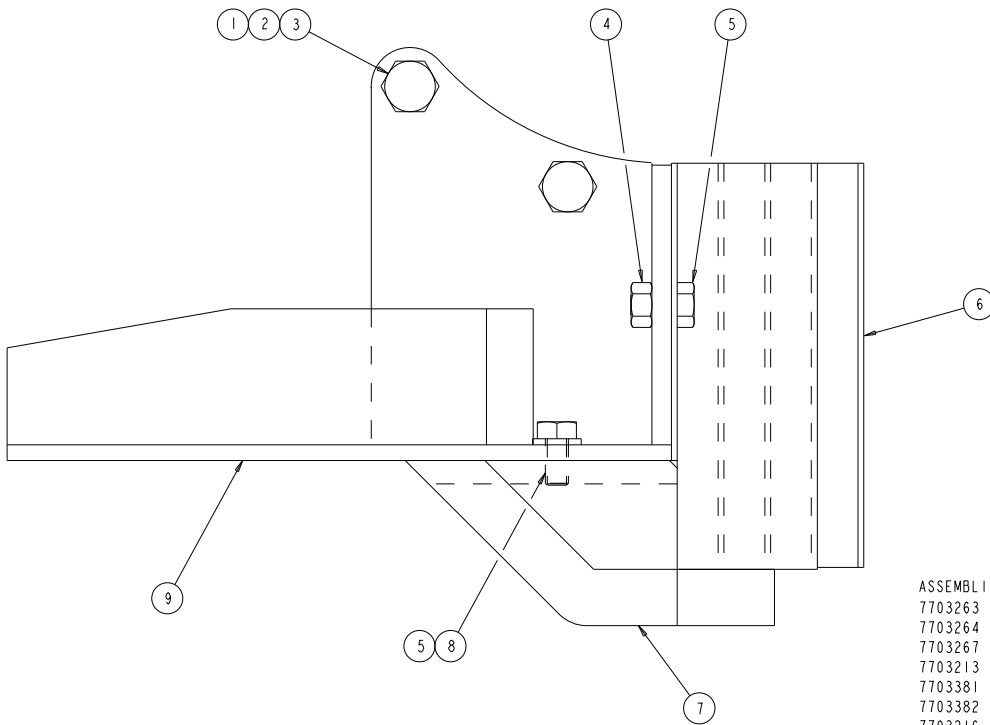

HYLINE DEEP FIN COULTERS

1	SHW2306038	HEX BOLT	2
2	SHW2303007	HEX NUT	2
3	SHW6902652	COULTER SCREW SPACER	2
4	SHW2303006	HEX NUT	2
5	SHW2309032	HEX SCREW	2
6	SHW7403418	75MM X 2 LINE CHUTE	1
	SHW7403417	75MM X 3 LINE CHUTE	1
	SHW7403414	100MM X 2 LINE CHUTE	1
	SHW7403413	100MM X 3 LINE CHUTE	1
	SHW7403513	125MM X 2 LINE CHUTE	1
	SHW7403514	125MM X 3 LINE CHUTE	1
7	SHW7403428	150MM X 3 LINE CHUTE	1
	* SHW8010063	75MM X 2 LINE BASE	1
	* SHW8010062	75MM X 3 LINE BASE	1
	* SHW8010055	100MM X 2 LINE BASE	1
	* SHW8010054	100MM X 3 LINE BASE	1
	* SHW8010057	125MM X 2 LINE BASE	1
8	* SHW8010056	125MM X 3 LINE BASE	1
	* SHW8010067	150MM X 3 LINE BASE	1
8	SHW2311133	WASHER	2
9	SHW7403421	75MM COULTER BODY	1
	SHW7403344	100MM COULTER BODY	1
	SHW7403515	125MM COULTER BODY	1
	SHW7403350	150MM COULTER BODY	1

*: -COMPLETE WITH ITEMS 5 & 8

ASSEMBLIES:-

7703263	75MM	X 2 LINE	DEEP FIN COULTER ASSEMBLY (ITEMS 1-9)
7703264	75MM	X 3 LINE	DEEP FIN COULTER ASSEMBLY (ITEMS 1-9)
7703267	100MM	X 2 LINE	DEEP FIN COULTER ASSEMBLY (ITEMS 1-9)
7703213	100MM	X 3 LINE	DEEP FIN COULTER ASSEMBLY (ITEMS 1-9)
7703381	125MM	X 2 LINE	DEEP FIN COULTER ASSEMBLY (ITEMS 1-9)
7703382	125MM	X 3 LINE	DEEP FIN COULTER ASSEMBLY (ITEMS 1-9)
7703216	150MM	X 3 LINE	DEEP FIN COULTER ASSEMBLY (ITEMS 1-9)