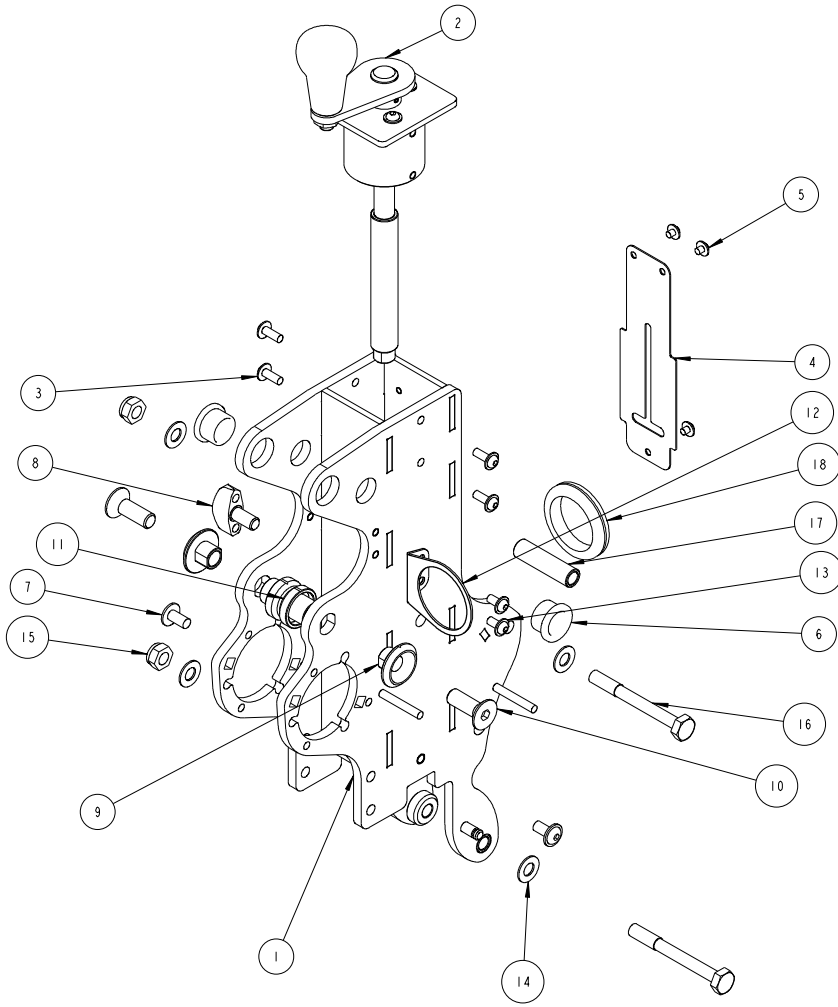

NUM	QTY	PART NUMBER	DESCRIPTION
1	1	S74-00276	2020 UPPER CHASSIS W/A
2	1	S77-00323	WINDER KIT
3	4	S23-00034	SCREW
4	1	S69-00561	2020 RULER
5	3	S23-00037	SCREW
6	2	S20-00012	BUSH
7	2	S23-00031	SCREW
8	1	S64-00077	M10X20 HAND KNOB
9	2	S69-00345	BOSS, PA2020 CS BOSS 20MM SHAFT
10	2	S23-00036	SCREW
11	2	S69-00346	BOSS, PA2020 M12 PIVOT
12	1	S69-00621	2020 PIPE BKT
13	2	S23-00002	SCREW
14	4	SHW2311112	WASHER
15	2	SHW2303109	NUT
16	2	SHW2306075	BOLT
17	1	S69-00676	2020 MU MOUNT BOSS
18	1	S64-00101	RUBBER GROMMET 44.41D 1.6 SHEET