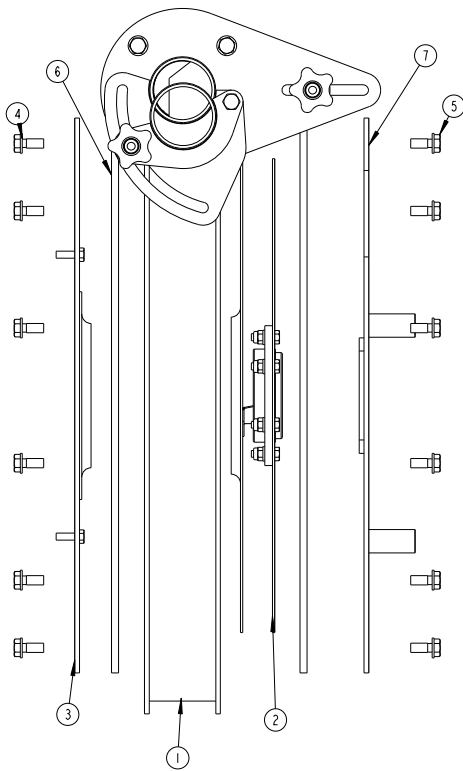

SMALL WELDED FAN KIT