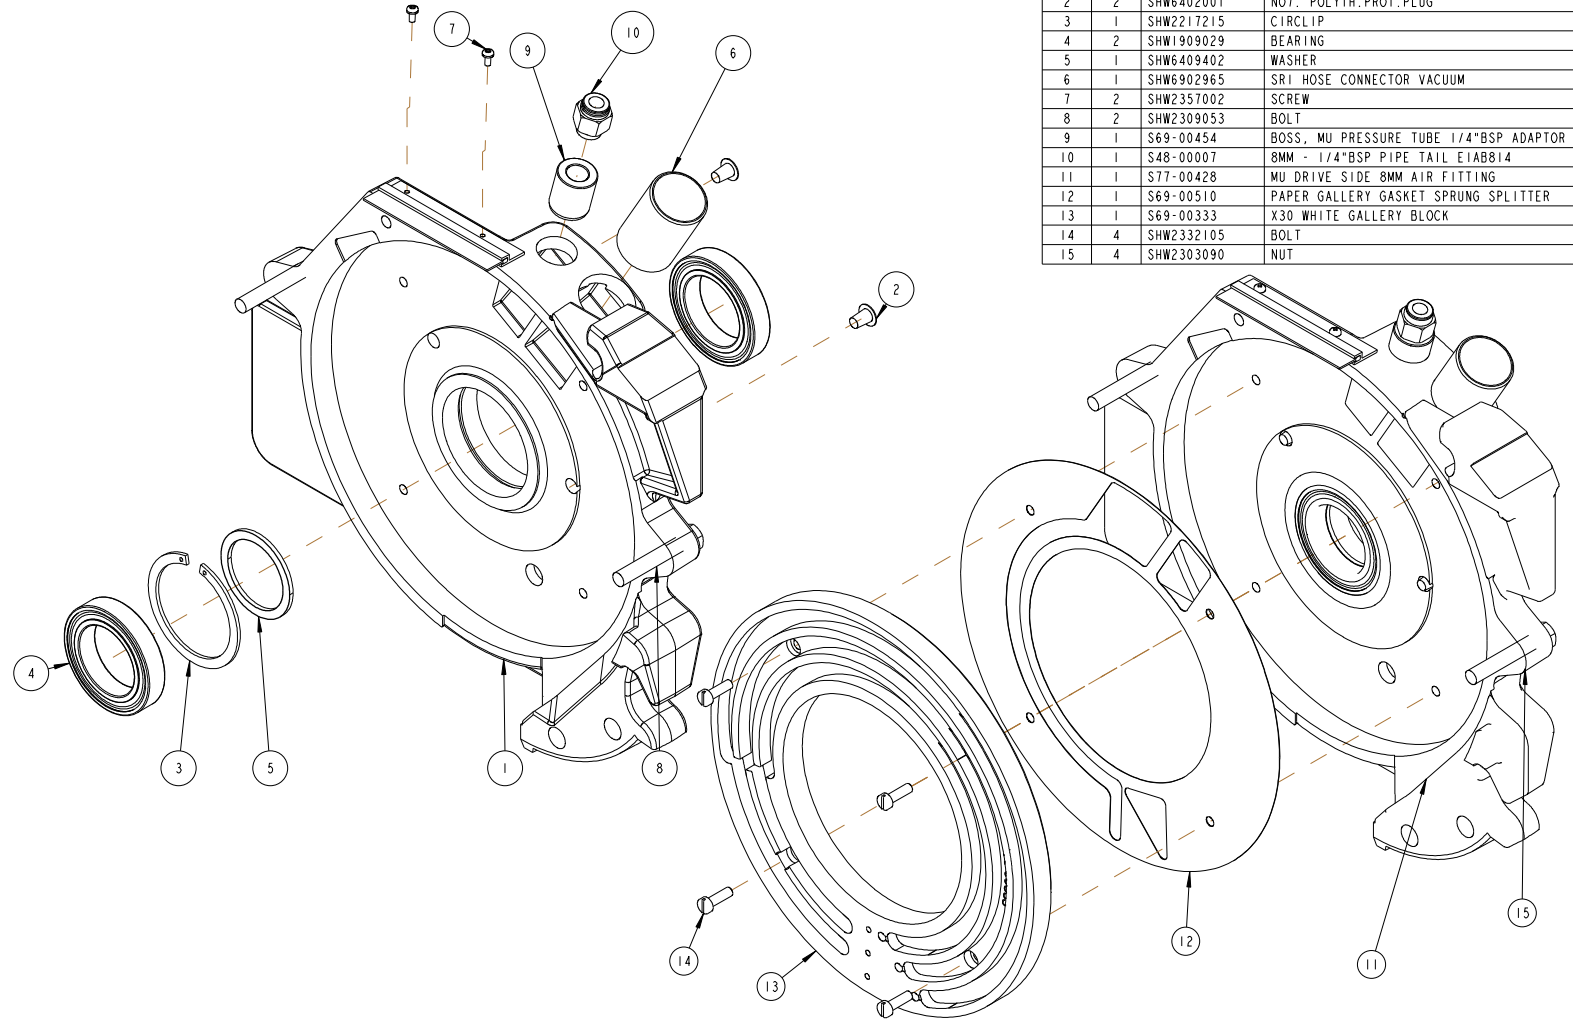

X SERIES MU DRIVE SIDE ASSY

NUM	QTY	PART NUMBER	DESCRIPTION
1	1	SHW3000690	BODY DRIVE SIDE MACHINED
2	2	SHW6402001	NO7. POLYTH. PROT. PLUG
3	1	SHW2217215	CIRCLIP
4	2	SHW1909029	BEARING
5	1	SHW6409402	WASHER
6	1	SHW6902965	SRI HOSE CONNECTOR VACUUM
7	2	SHW2357002	SCREW
8	2	SHW2309053	BOLT
9	1	S69-00454	BOSS, MU PRESSURE TUBE 1/4"BSP ADAPTOR
10	1	S48-00007	8MM - 1/4"BSP PIPE TAIL EIAB814
11	1	S77-00428	MU DRIVE SIDE 8MM AIR FITTING
12	1	S69-00510	PAPER GALLERY GASKET SPRUNG SPLITTER
13	1	S69-00333	X30 WHITE GALLERY BLOCK
14	4	SHW2332105	BOLT
15	4	SHW2303090	NUT