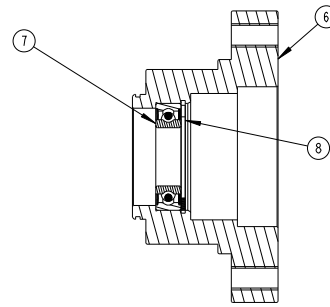

SLIMLINE FAN PTO INPUT BRG HSG
S77-00558