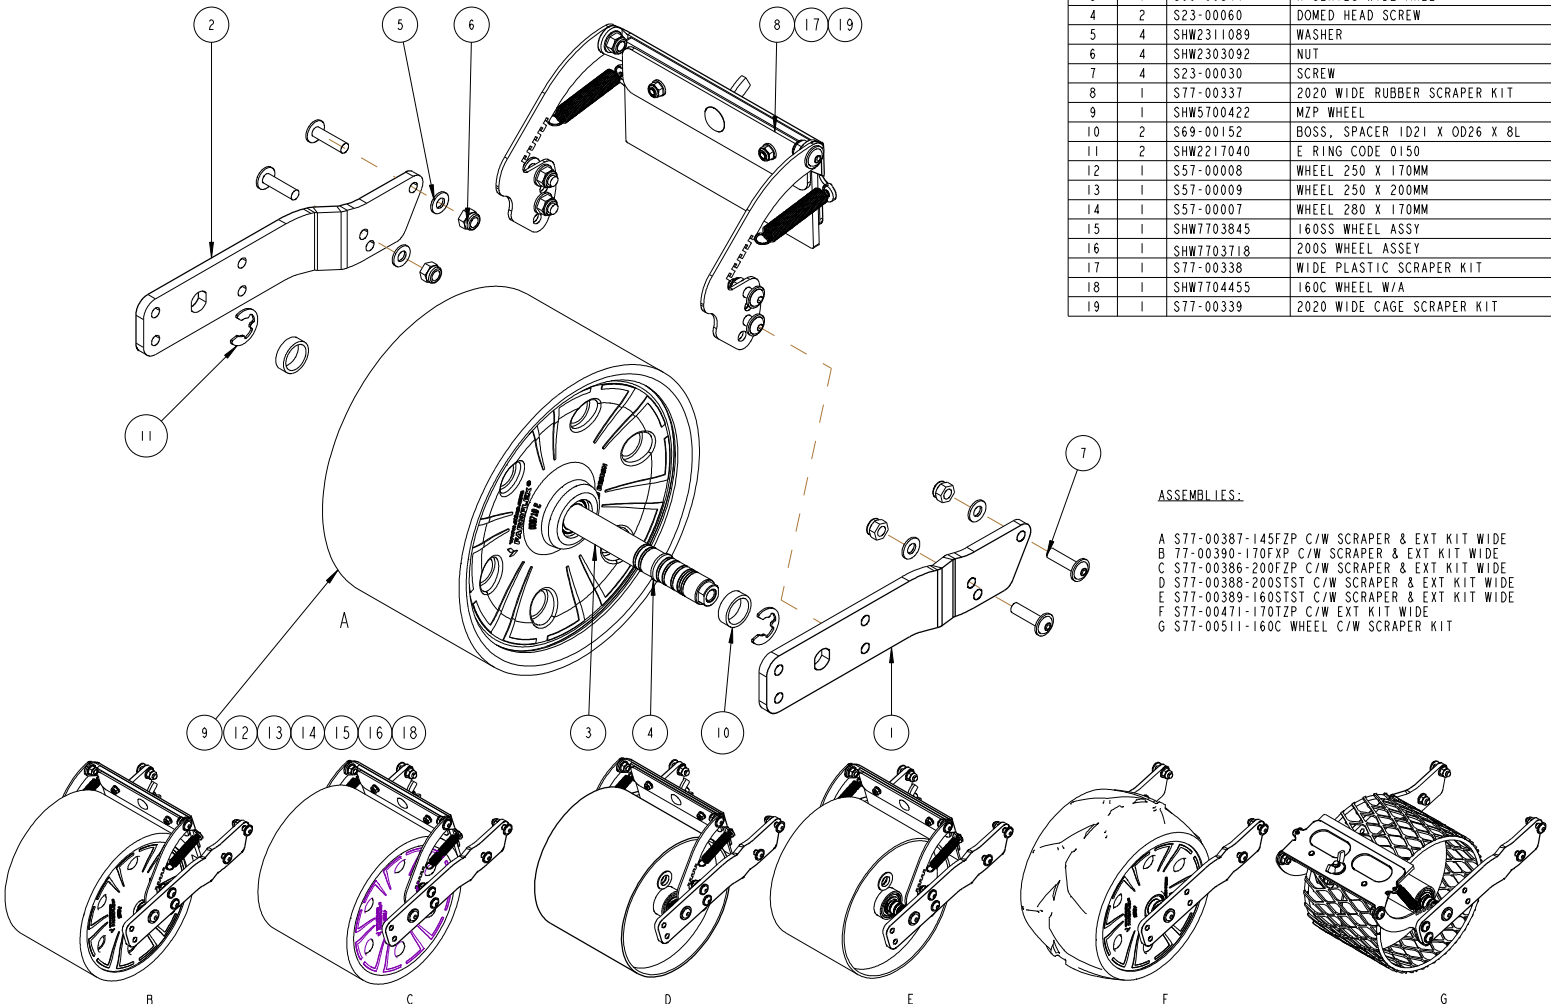

NUM	QTY	PART NUMBER	DESCRIPTION
1	1	S69-00563	2020 LH CHASSIS EXT
2	1	S69-00564	2020 RH CHASSIS EXT
3	1	S69-00344	X SERIES WIDE AXLE
4	2	S23-00060	DOMED HEAD SCREW
5	4	SHW2311089	WASHER
6	4	SHW2303092	NUT
7	4	S23-00030	SCREW
8	1	S77-00337	2020 WIDE RUBBER SCRAPER KIT
9	1	SHW5700422	MZP WHEEL
10	2	S69-00152	BOSS, SPACER 1D21 X OD26 X 8L
11	2	SHW2217040	E RING CODE 0150
12	1	S57-00008	WHEEL 250 X 170MM
13	1	S57-00009	WHEEL 250 X 200MM
14	1	S57-00007	WHEEL 280 X 170MM
15	1	SHW7703845	160SS WHEEL ASSY
16	1	SHW7703718	200S WHEEL ASSY
17	1	S77-00338	WIDE PLASTIC SCRAPER KIT
18	1	SHW7704455	160C WHEEL W/A
19	1	S77-00339	2020 WIDE CAGE SCRAPER KIT

ASSEMBLIES:

- A S77-00387-145FZP C/W SCRAPER & EXT KIT WIDE
- B 77-00390-170FXP C/W SCRAPER & EXT KIT WIDE
- C S77-00386-200FXP C/W SCRAPER & EXT KIT WIDE
- D S77-00388-200STST C/W SCRAPER & EXT KIT WIDE
- E S77-00389-160STST C/W SCRAPER & EXT KIT WIDE
- F S77-00471-170TZP C/W EXT KIT WIDE
- G S77-00511-160C WHEEL C/W SCRAPER KIT