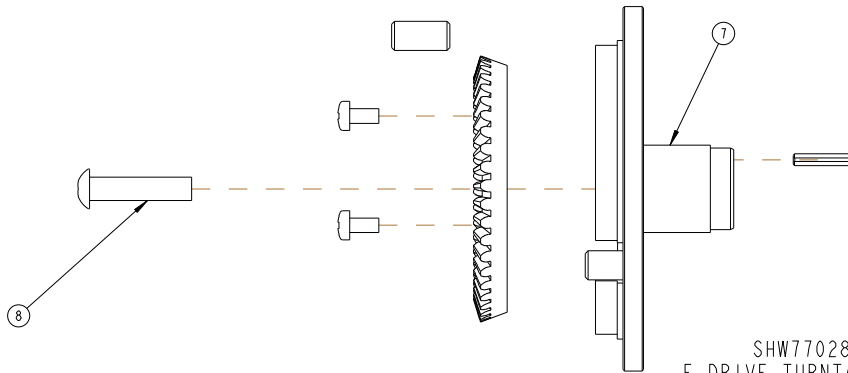

SHW7702879
E DRIVE TURNTABLE ASSY