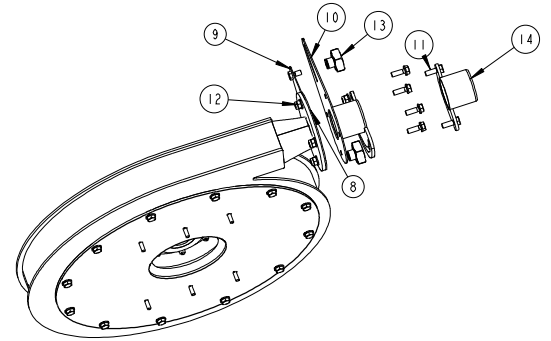

1	S74-00302	SMALL FAN WELDED SCROLL	1
2	S48-00010	SMALL FAN COMPLETE IMPELLER	1
3	S74-00470	INLET PLATE STANDARDISED MANIFOLD	1
4	SHW2311089	WASHER	35
5	SHW2309047	BOLT	24
6	S69-00671	FAN GASKET	2
7	S74-00460	SLIMLINE FAN HOUSING BACKPLATE 17 RIB WELDED BOSSES	1
8	SHW6902536	VACUUM BAFFLE GUIDE	1
9	SHW7403439	VACUUM BAFFLE PLATE W/A	1
10	SHW7403438	PRESSURE OUTLET W/A	1
11	SHW2309048	BOLT	4
12	SHW2303092	NUT	5
13	SHW6404026	HANDWHEEL	2
14	SHW7403440	PRESSURE ADJUSTER W/A	1