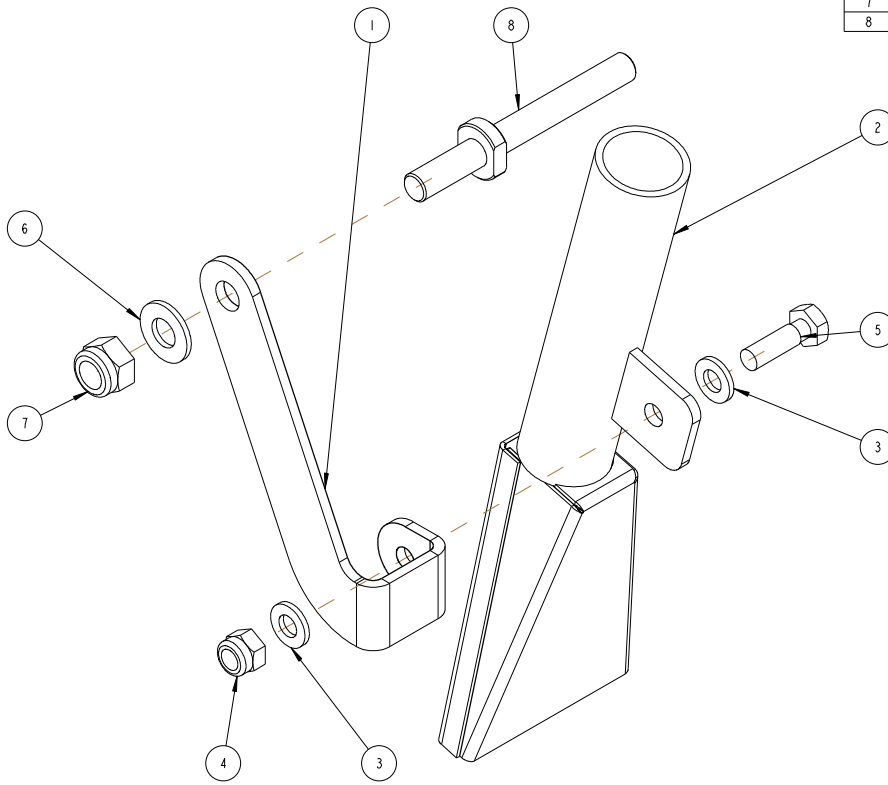

STRAIGHT 65MM FERT CHUTE KIT

NUM	QTY	PART NUMBER	DESCRIPTION
1	1	S69-00736	MU FERT BKT
2	1	S74-00338	65mm STRAIGHT CHUTE W/A
3	2	SHW2311088	WASHER
4	1	SHW2303091	NUT
5	1	SHW2306014	BOLT
6	1	SHW2311089	WASHER
7	1	SHW2303092	NUT
8	1	S69-00528	MU M8 FIXING

FURTHER OPTIONS:

PART NUMBER	DESCRIPTION
S77-00518	STRAIGHT 100MM FERT CHUTE KIT