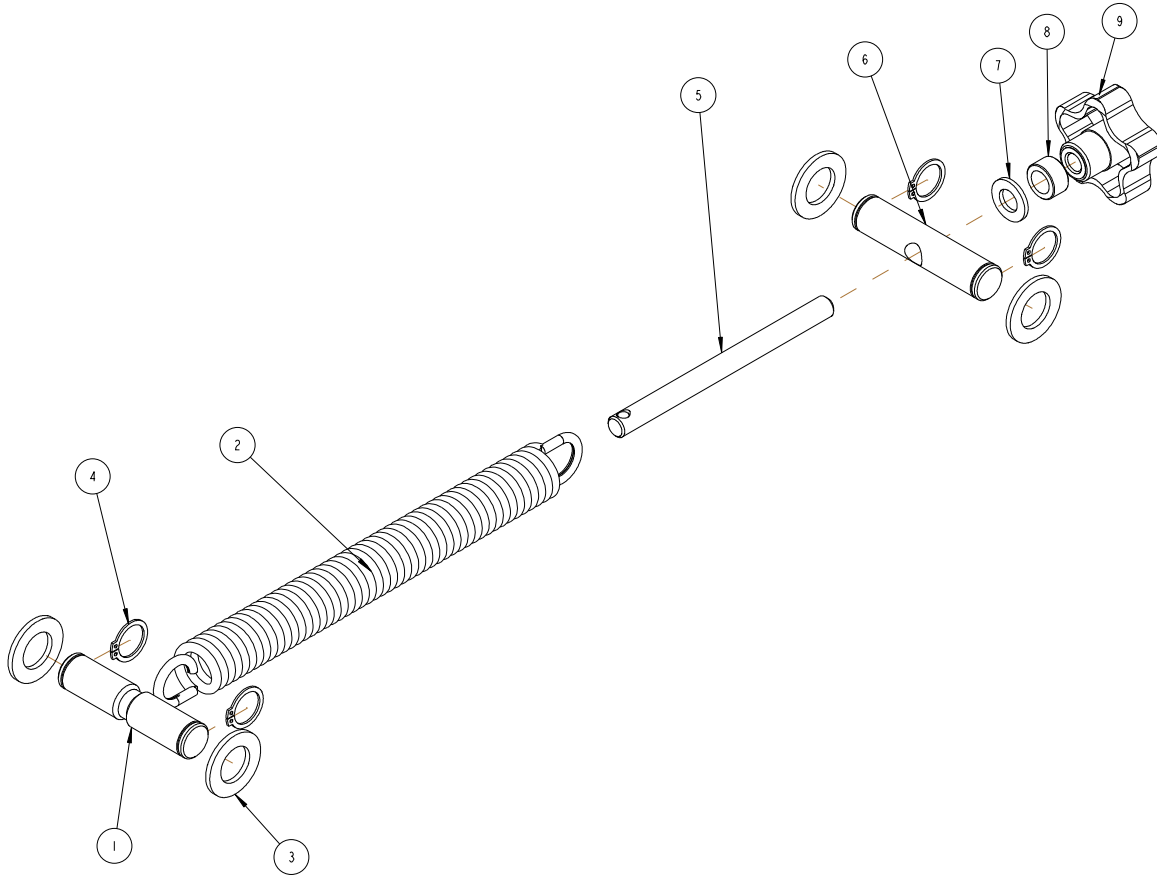

NUM	QTY	PART NUMBER	DESCRIPTION
1	1	S69-00374	BOSS, PA2020 LOWER SPRING BAR
2	1	S27-00009	WTO HIGH STRENGTH SPRING
3	4	SHW2311093	WASHER
4	4	SHW2217003	CIRCLIP
5	1	S69-00626	2020 WTO THREADED SHAFT
6	1	S69-00375	BOSS, PA2020 UPPER SPRING BAR
7	1	SHW2211091	WASHER
8	1	S69-00014	BOSS, SPACER 20mm 13mm DIA 11mmW
9	1	S64-00074	M12 X 63 FEMALE LOBE KNOB