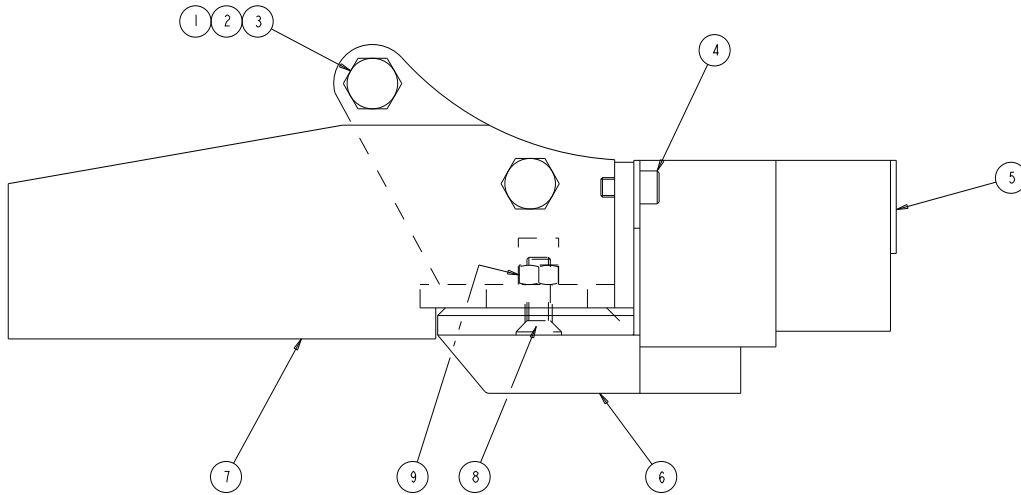

65MM LOLINE
SHALLOW FIN COULTERS

1	SHW2306038	HEX BOLT	2
2	SHW2303007	HEX NUT	2
3	SHW6902652	COULTER SCREW SPACER	2
4	SHW2375035	SOCKET CAP SCREW	2
5	SHW7402997	SEED CHUTE	1
6	SHW8010048	65MM X 2 LINE BASE	1
	SHW8010049	65MM X 3 LINE BASE	1
7	SHW7403073	65MM COULTER BODY	1
8	SHW2376046	SOCKET C'SUNK SCREW	2
9	SHW2303006	HEX NUT	2

* COMPLETE WITH ITEMS 8,9

ASSEMBLIES:-
7702963 65MM X 2 LINE SHALLOW FIN COULTER ASSEMBLY (ITEMS 1-9)
7702964 65MM X 3 LINE SHALLOW FIN COULTER ASSEMBLY (ITEMS 1-9)