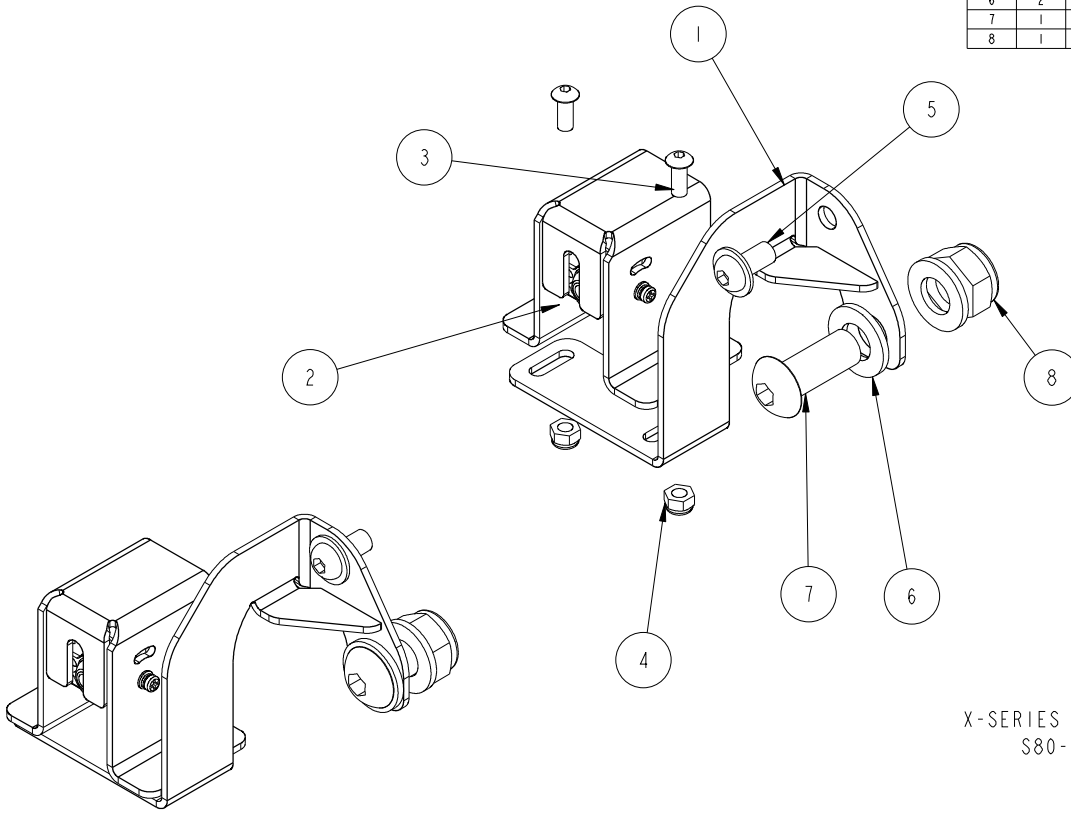

4 LINE CONVERSION KIT
S80-00092

X10 TO X30 MU CONVERSION KIT
S80-00102

CAMERA KIT

NUM	QTY	PART NUMBER	DESCRIPTION
1	1	S69-00778	X-SERIES CAMERA BKT
2	1	S53-00016	CAMERA
3	2	S23-00021	SCREW
4	2	SHW2303089	NUT
5	1	S23-00002	SCREW
6	2	SHW2311090	WASHER
7	1	SHW2304070	SCREW
8	1	SHW2303109	NUT