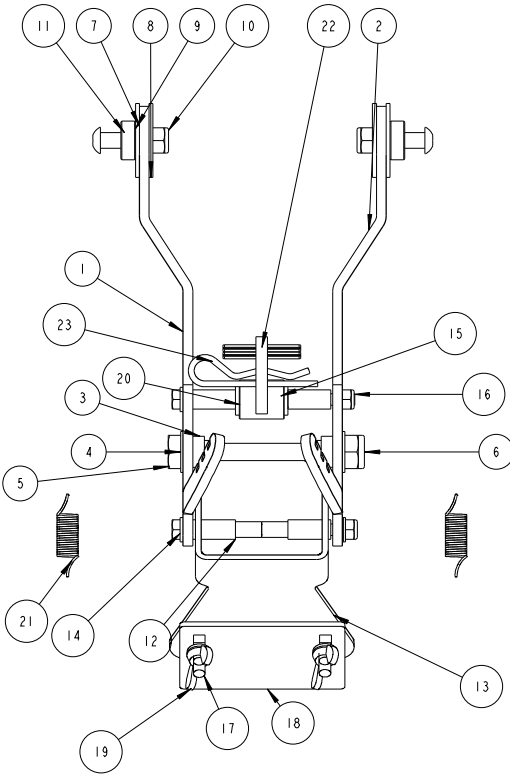

XSPWN 65 WIDE STST