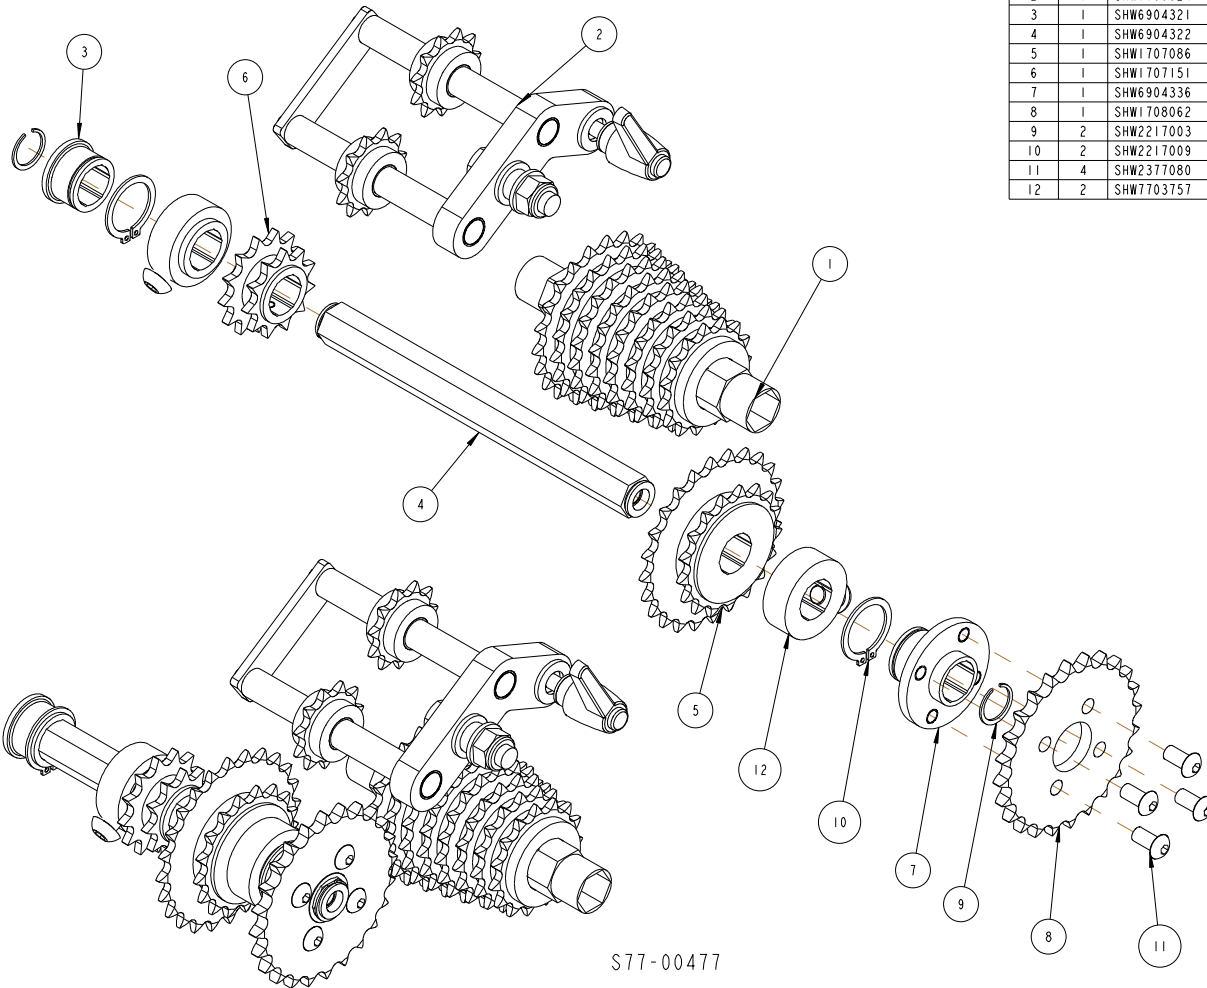

L'WHEEL DRIVE KIT

NUM	QTY	PART NUMBER	DESCRIPTION
1	1	SHW7404619	8 SPROCKET CLUSTER - W/A
2	1	SHW7700024	JOCKEY ASSY 2013
3	1	SHW6904321	INPUT SHAFT HUB
4	1	SHW6904322	INPUT SHAFT
5	1	SHW1707086	25T PLATEWHEEL - 35 BORE
6	1	SHW1707151	11/13T SLIDING SPROCKET
7	1	SHW6904336	PRIMARY DRIVEN HUB
8	1	SHW1708062	24T PRIMARY DRIVEN SPROCKET
9	2	SHW2217003	20MM EXTERNAL CIRCLIP
10	2	SHW2217009	CIRCLIP
11	4	SHW2377080	SCREW
12	2	SHW7703757	LOCKING COLLAR - ASSY

S77-00477