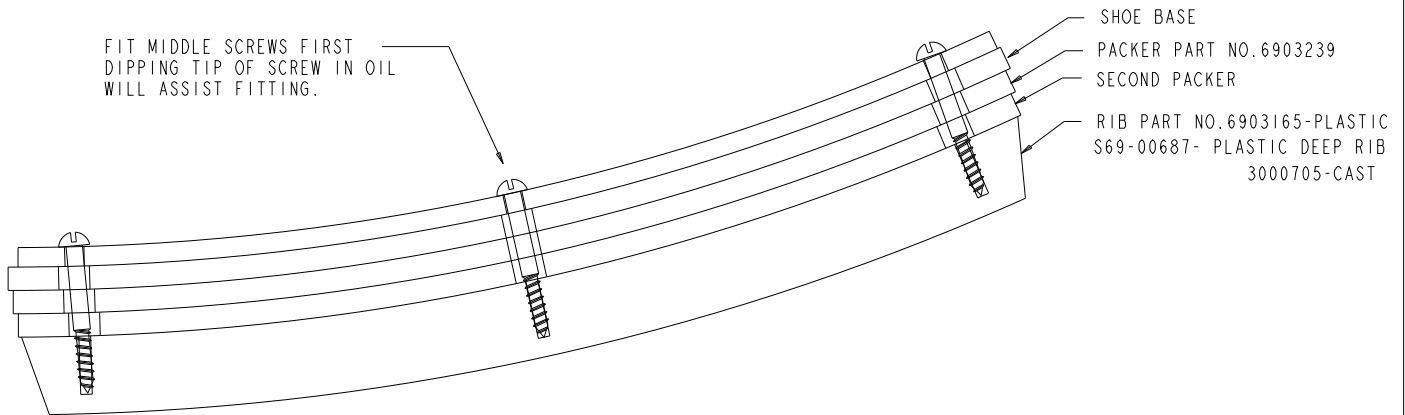

PLASTIC		2286008 1 INCH X NO.8 ROUND HEAD SCREW -USE WITH NO PACKERS
CAST		2309015 M4 X 16 SET SCREW
PLASTIC		2286009 1.1/4 INCH X NO.8 ROUND HEAD SCREW -USE WITH ONE PACKER
CAST		2309017 M4 X 25 SET SCREW
PLASTIC		2286010 1.1/2 INCH X NO.8 ROUND HEAD SCREW -USE WITH TWO PACKERS
CAST		2309018 M4 X 30 SET SCREW

FIT MIDDLE SCREWS FIRST
DIPPING TIP OF SCREW IN OIL
WILL ASSIST FITTING.