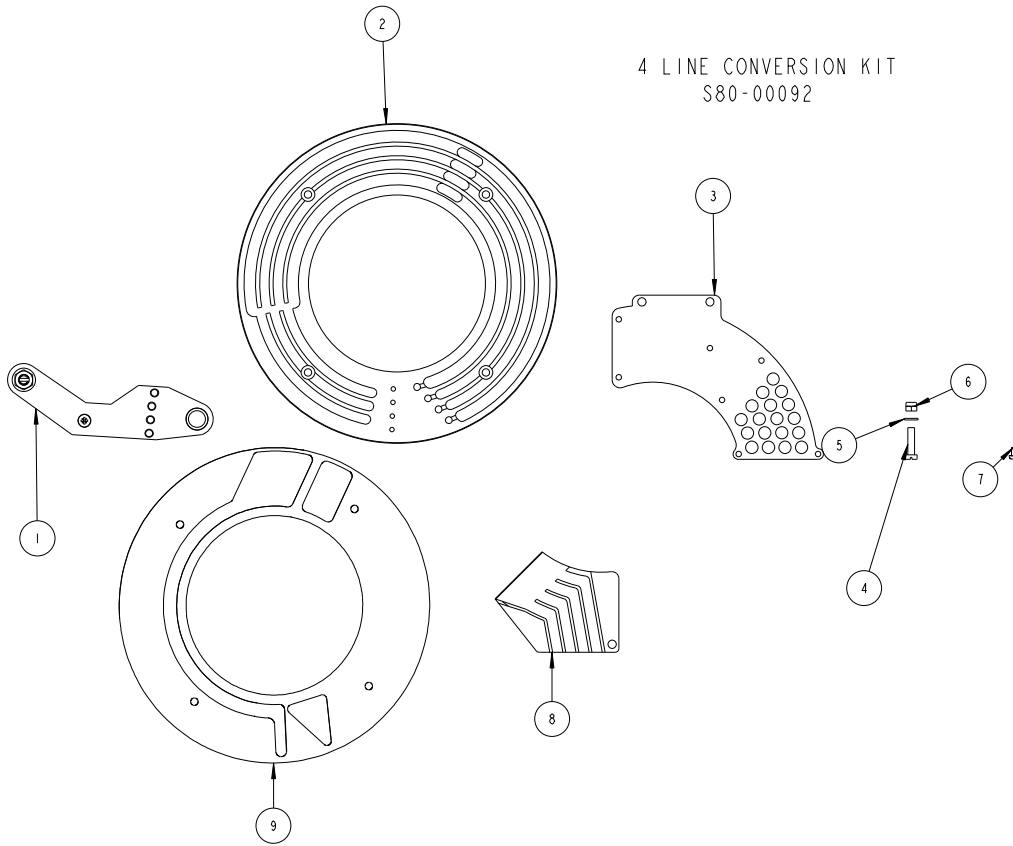

NUM	QTY	PART NUMBER	DESCRIPTION
1	1	SHW7703875	4 LINE SINGULATOR ASSY
2	1	S69-01002	4 LINE GALLERY BLOCK
3	1	S69-00999	MK2 PLASTIC SPLITTER MOUNT PLATE
4	1	SHW2332106	BOLT
5	1	SHW2310111	WASHER
6	1	SHW2303090	NUT
7	1	SHW2357002	SCREW
8	1	S69-01030	4 LINE MACHINED SEED SPLITTER
9	1	S69-00510	PAPER GALLERY GASKET SPRUNG SPLITTER
10	1	S77-00620	SPRUNG SPLITTER MOUNT 3 LINE
11	1	SHW7703032	SINGULATOR MULTI-LINE

4 LINE CONVERSION KIT
S80-00092