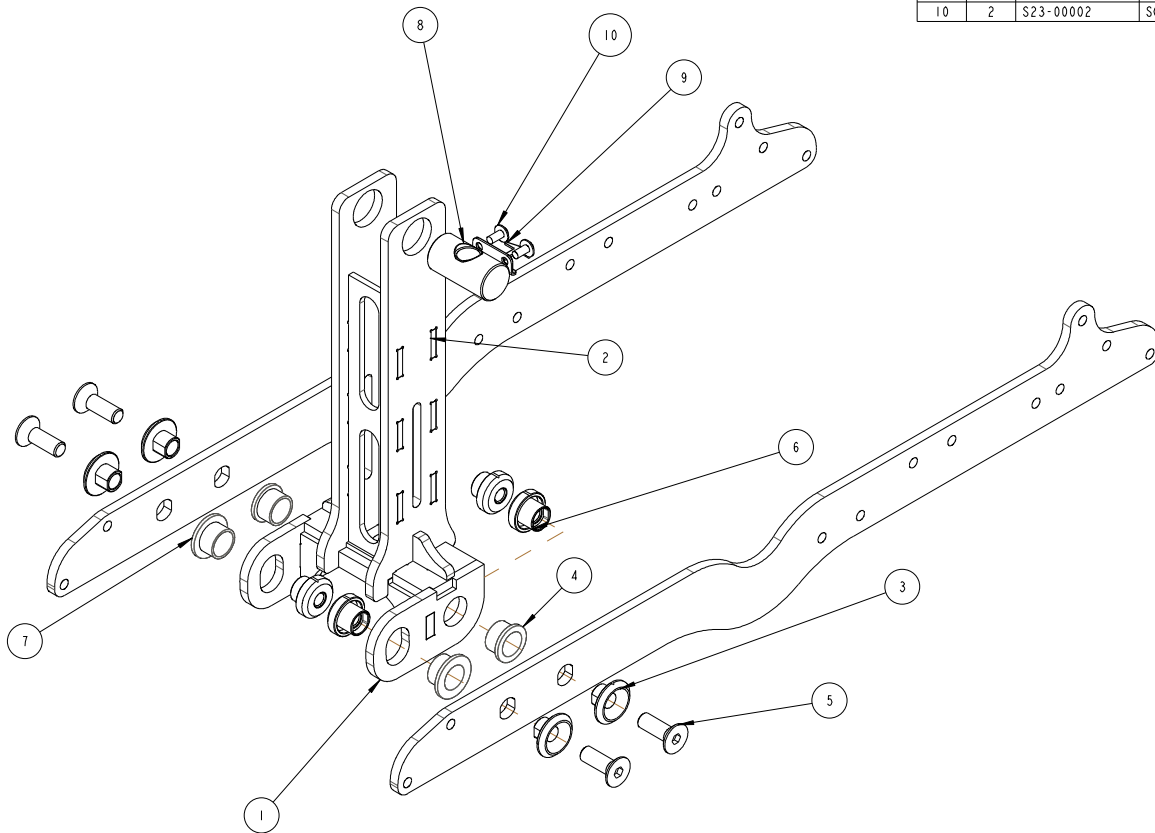

NUM	QTY	PART NUMBER	DESCRIPTION
1	1	S74-00278	2020 SLIDER/PIVOT NARROW W/A
2	2	S69-00562	2020 CHASSIS SIDE
3	4	S69-00345	BOSS, PA2020 CS BOSS 20MM SHAFT
4	2	S20-00012	BUSH
5	4	S23-00036	SCREW
6	4	S69-00346	BOSS, PA2020 M12 PIVOT
7	2	S69-00565	2020 STEEL PIVOT WEAR BUSH
8	1	S69-00416	BOSS, PA2020 BARREL NUT
9	1	S69-00359	PROFILE, PA2020 RULER MARKER
10	2	S23-00002	SCREW