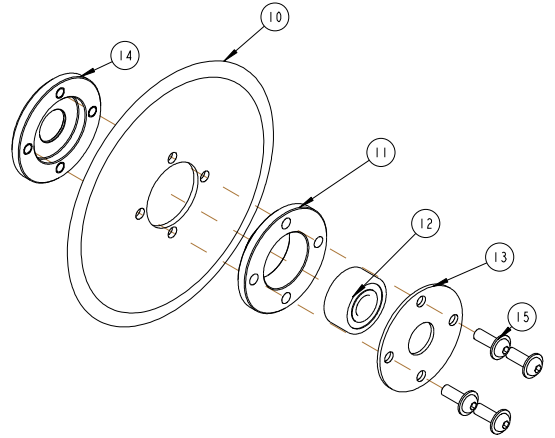

NUM	QTY	PART NUMBER	DESCRIPTION
1	2	S69-00602	2020 SLITTING DISC ARM
2	2	S69-00067	BOSS 15-12mm SPACER
3	1	S69-00796	X-SERIES KNIFE WHEEL SCRAPER
4	1	SHW2303110	NUT
5	1	SHW2306104	BOLT
6	4	SHW2311089	WASHER
7	4	SHW2303092	NUT
8	4	S23-00030	SCREW
9	1	S77-00347	SLITTING DISC KIT
10	1	S69-00603	250 DIA SLITTING DISC
11	1	S69-00604	SLITTING DISC HUB
12	1	S19-00007	BEARING
13	1	S69-00606	SLITTING DISC STONE GUARD PLATE
14	1	S69-00605	SLITTING DISC STONE GUARD BOSS
15	4	S23-00034	FLANGED DOME HEAD