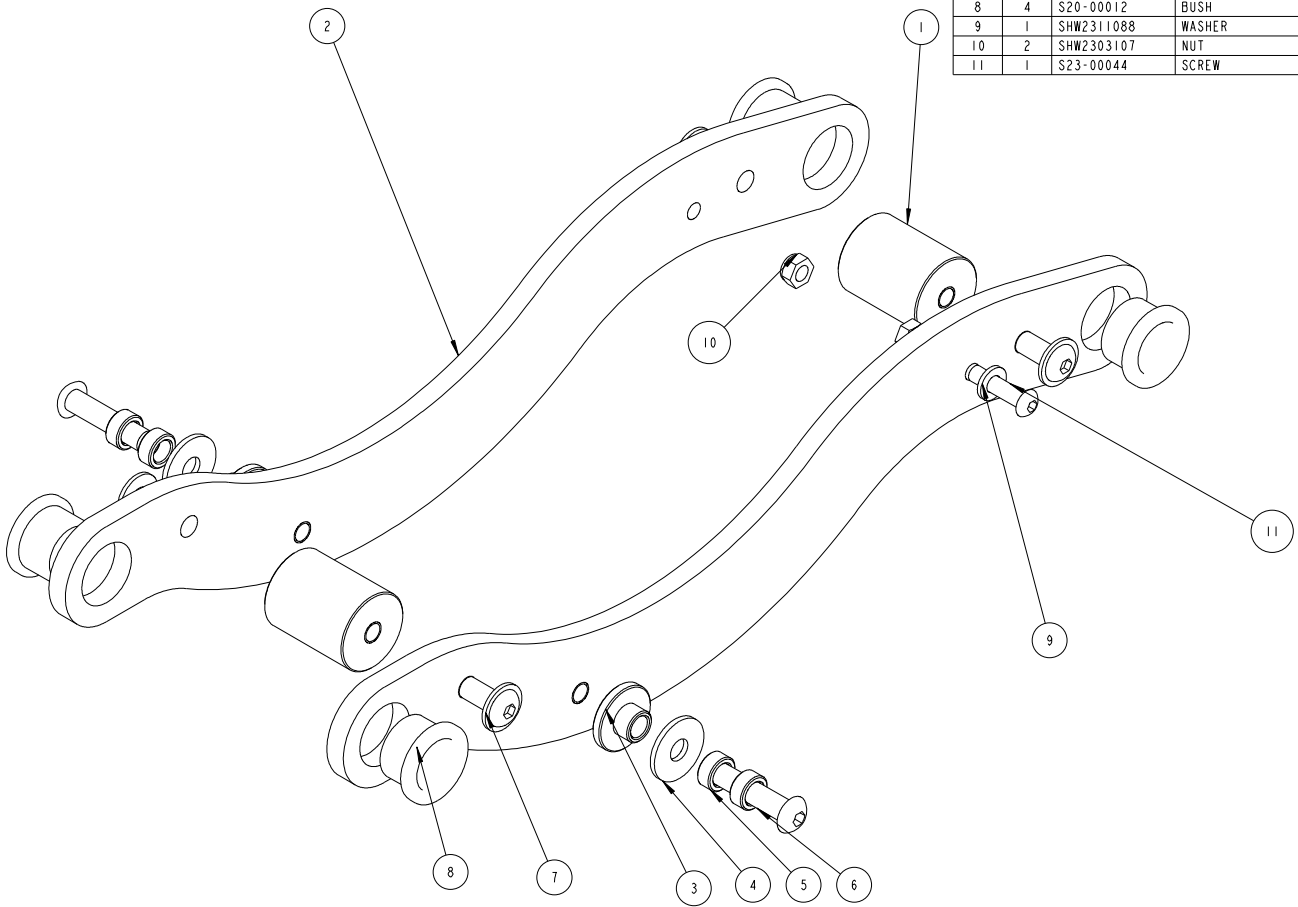

NUM	QTY	PART NUMBER	DESCRIPTION
1	2	S69-00553	2020 LOWER P-LINK JOINER BOSS
2	2	S69-00552	2020 LOWER P-LINK SIDE PLATE
3	2	S69-00550	2020 LATCH UP SLIDER BOSS
4	2	SHW2311369	WASHER
5	4	S69-00554	2020 LATCH UP SPRING BOSS
6	2	SHW2377084	SCREW
7	4	S23-00031	SCREW
8	4	S20-00012	BUSH
9	1	SHW2311088	WASHER
10	2	SHW2303107	NUT
11	1	S23-00044	SCREW