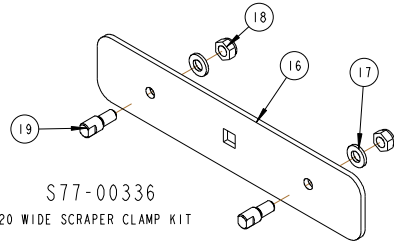

WIDE SCRAPER KITS