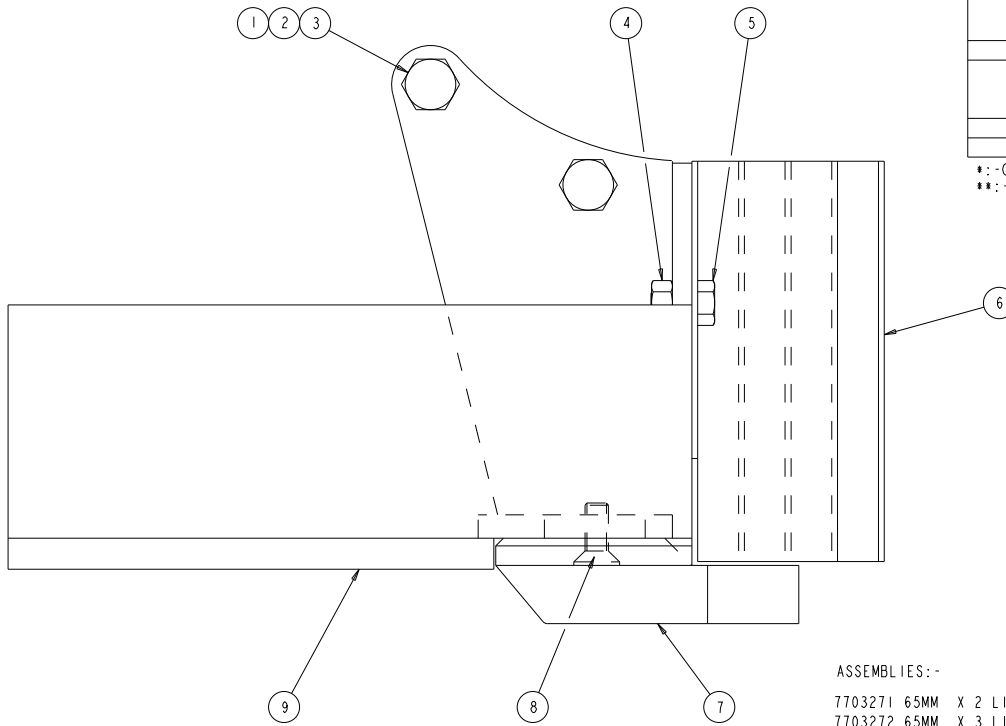

HYLINE SHALLOW FIN COULTERS

1	SHW2306038	HEX BOLT	2
2	SHW2303007	HEX NUT	2
3	SHW6902652	COULTER SCREW SPACER	2
4	SHW2303006	HEX NUT	2
5	SHW2309032	HEX SCREW	2
6	SHW7403420	65MM X 2 LINE CHUTE	1
	SHW7403419	65MM X 3 LINE CHUTE	1
	SHW7403418	75MM X 2 LINE CHUTE	1
	SHW7403417	75MM X 3 LINE CHUTE	1
7	SHW7403415	100MM X 3 LINE CHUTE	1
	SHW8010048	65MM X 2 LINE BASE	1
	SHW8010049	65MM X 3 LINE BASE	1
	SHW8010073	75MM X 2 LINE BASE	1
	SHW8010074	75MM X 3 LINE BASE	1
8	SHW8010050	100MM X 3 LINE BASE	1
	SHW2376046	SOCKET C'SUNK SCREW	2
	SHW7403422	65MM COULTER BODY	1
9	SHW7403521	75MM COULTER BODY	1
	SHW7403346	100MM COULTER BODY	1
10	SHW2376047	SOCKET C'SUNK SCREW	2
11	SHW2303006	HEX NUT	2

*:- COMPLETE WITH ITEM 8
**:- COMPLETE WITH ITEMS 10, 11

ASSEMBLIES:-

- 7703271 65MM X 2 LINE SHALLOW FIN COULTER ASSEMBLY (ITEMS 1-9)
- 7703272 65MM X 3 LINE SHALLOW FIN COULTER ASSEMBLY (ITEMS 1-9)
- 7703384 75MM X 2 LINE SHALLOW FIN COULTER ASSEMBLY (ITEMS 1-9)
- 7703387 75MM X 3 LINE SHALLOW FIN COULTER ASSEMBLY (ITEMS 1-9)
- 7703214 100MM X 3 LINE SHALLOW FIN COULTER ASSEMBLY (ITEMS 1-9)