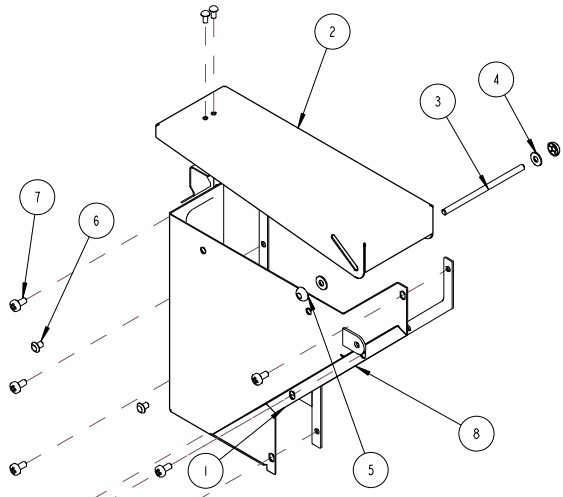

S77-00315
CLUTCHED TURNTABLE ASSY

SHW7702879
E DRIVE TURNTABLE ASSY

HOPPER KITS

NUM	QTY	PART NUMBER	DESCRIPTION
1	1	S74-00089	2L HOPPER NEW STYLE
2	1	SHW7702689	2L HOPPER LID ASSY
3	1	S69-01051	HOPPER HINGE PIN 96MM
4	2	SHW2311132	WASHER
5	2	S22-00016	STARLOCK
6	2	SHW2212570	POP RIVET AD612SB
7	8	SHW2357022	SCREW
8	1	S69-00111	SEED HOPPER EPDM GASKET
9	1	S74-00090	1L SLIMLINE HOPPER NEW STYLE
10	1	SHW7702688	1L HOPPER LID - ASSY
11	1	S69-01052	HOPPER HINGE PIN
12	1	S74-00132	NEW 2L HOPPER EXTENSION
13	1	SHW6902271	HOPPER LID
14	1	SHW6903012	HOPPER HINGE PIN
15	1	S74-00133	NEW 1L HOPPER EXTENSION
16	1	SHW6902271	HOPPER LID