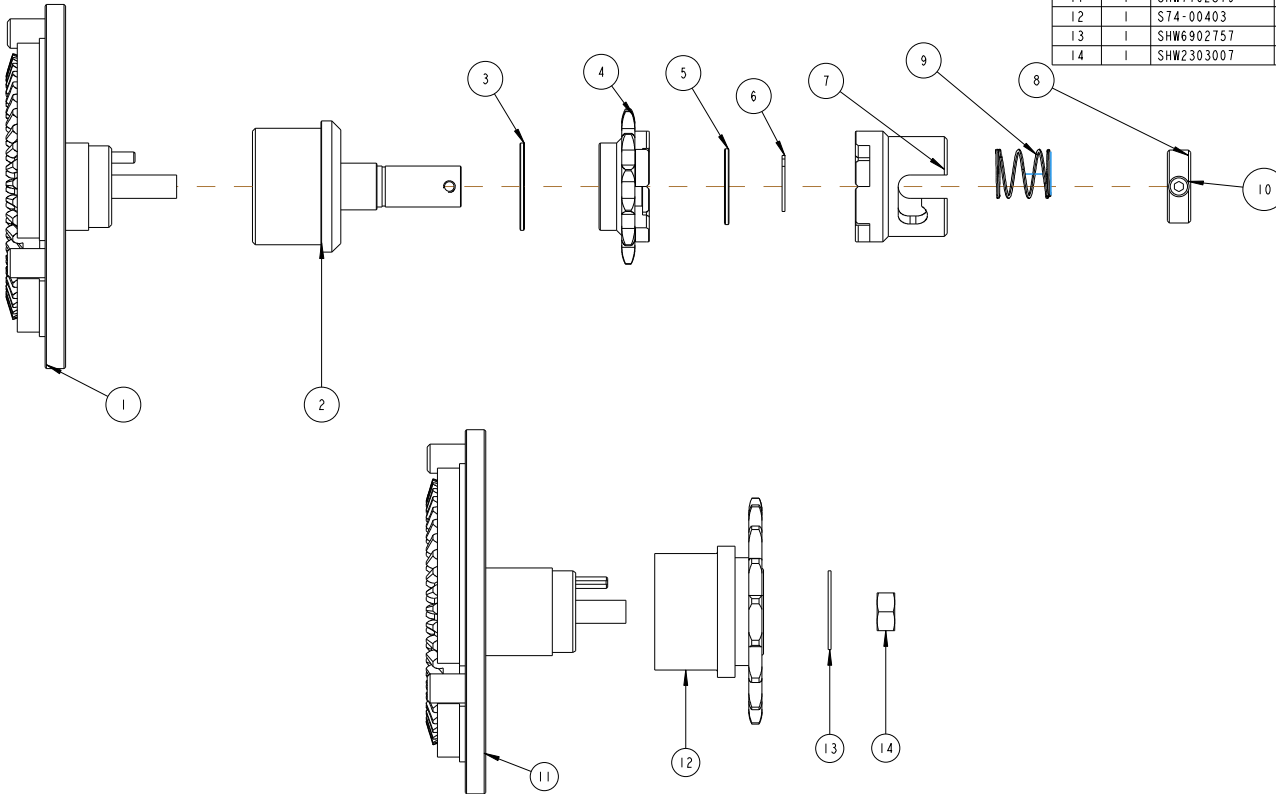

2020 DRIVE HUB KIT

NUM	QTY	PART NUMBER	DESCRIPTION
1	1	S69-00598	2020 DRIVE HUB HOUSING
2	1	SHW1901051	6006-2RS BALL BEARING
3	1	S69-00599	2020 DRIVE HUB CENTRE
4	1	SHW2217208	CIRCLIP
5	3	SHW2377082	SCREW
6	1	SHW2217009	CIRCLIP
7	3	SHW2311089	WASHER

TURNTABLE KITS

NUM	QTY	PART NUMBER	DESCRIPTION
1	1	S77-00315	CLUTCHED TURNTABLE ASSEY
2	1	S69-00541	MU CLUTCH SHAFT
3	1	S20-00017	THRUST WASHER
4	1	S77-00316	CLUTCH GEAR ASSEY
5	1	S20-00018	OILITE THRUST WASHER
6	1	S22-00007	EXT. CIRCLIP 14 X 1
7	1	S69-00542	MU CLUTCH HANDLE
8	1	S69-00543	MU CLUTCH END CAP
9	1	S27-00015	MK2 CLUTCH SPRING
10	2	S23-00045	SOCKET CAP M4X12
11	1	SHW7702879	785- TURNTABLE ASSY
12	1	S74-00403	17T UNIT SPROCKET W/A
13	1	SHW6902757	TAB WASHER
14	1	SHW2303007	NUT

NUM	QTY	PART NUMBER	DESCRIPTION
1	1	S69-00540	MACHINED TURNTABLE - CLUTCH
2	1	SHW1502001	CROWNWHEEL 45T
3	3	SHW6409339	DOWN STEEL PIN
4	3	SHW2357022	SCREW
5	1	SHW2215253	TENSION PIN
6	1	SHW2377082	SCREW
7	1	S69-00288	MACHINED, 785 MU TURNTABLE
8	1	SHW2377084	SCREW