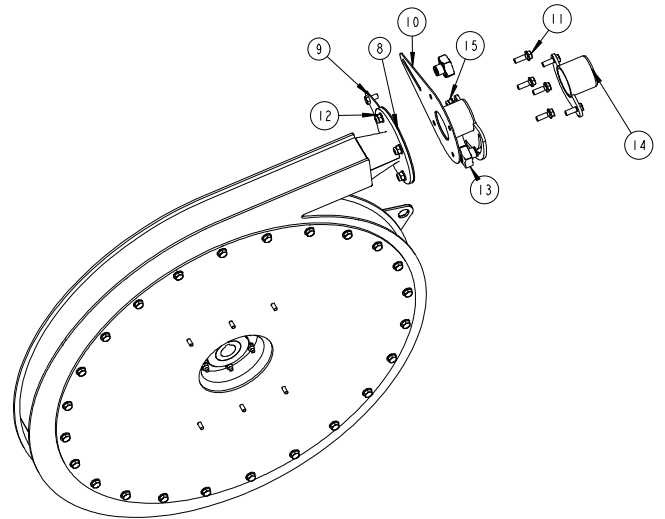

1	S74-00432	SLIMLINE FAN HOUSING BACKPLATE WELDED BOSSES	1
2	S69-00773	26 RIB FAN COVER PLATE	1
3	S69-00776	26 RIB FAN GASKET	2
4	S74-00373	26 RIB WELDED FAN CASE	1
5	S48-00015	26 RIB FAN IMPELLER-TAPERLOCK	1
6	SHW2311089	WASHER	59
7	SHW2309047	BOLT	48
8	SHW6902526	VACCUM BAFFLE GUIDE	1
9	SHW7403439	VACCUM BAFFLE PLATE W/A	1
10	SHW7403438	PERSSURE OUTLET	1
11	SHW2309048	METRIC BOLT	4
12	SHW2303092	NYLOC NUT	4
13	SHW6404026	HANDWHEEL	2
14	SHW7403440	PRESSURE ADJUSTER	1
15	SHW2303092	METRIC NYLOC NUT	1

S69-00866