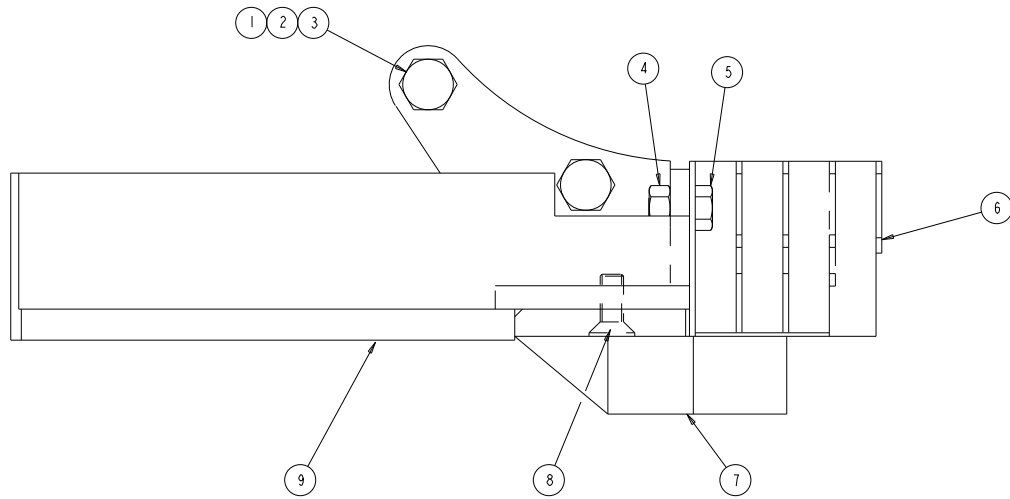

75MM LOLINE SHALLOW FIN COULTERS

1	SHW2306038	HEX BOLT	2
2	SHW2303007	HEX NUT	2
3	SHW6902652	COULTER SCREW SPACER	2
4	SHW2303006	HEX NUT	2
5	SHW2309032	HEX SCREW	2
6	SHW7403613	75MM X 2 LINE CHUTE	1
	SHW7403612	75MM X 3 LINE CHUTE	1
7	SHW8010073	75MM X 2 LINE BASE	1
	SHW8010074	75MM X 3 LINE BASE	1
8	SHW2376046	SOCKET C'SUNK SCREW	2
9	SHW7403611	75MM COULTER BODY-LL	1

* COMPLETE WITH ITEM 8

ASSEMBLIES:-
7703432 75MM X 2 LINE SHALLOW FIN COULTER ASSEMBLY (ITEMS 1-9)
7703433 75MM X 3 LINE SHALLOW FIN COULTER ASSEMBLY (ITEMS 1-9)