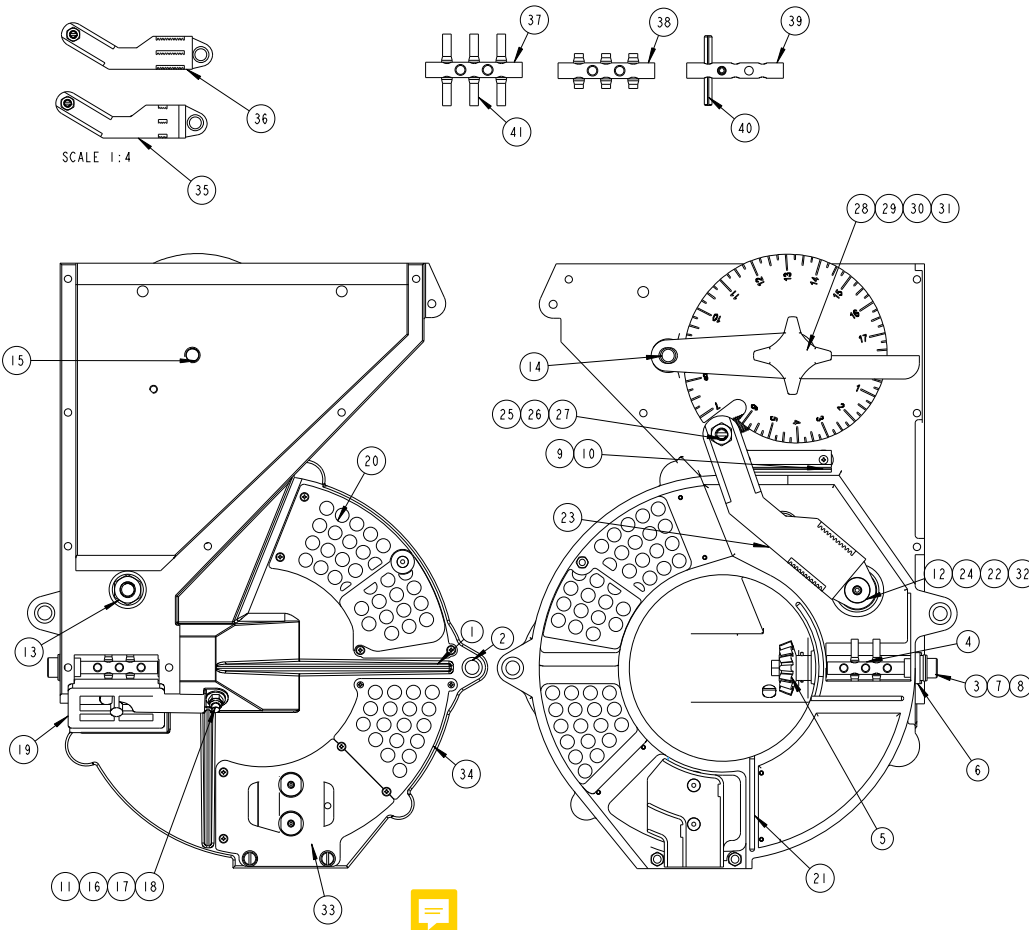

NUM	QTY	PART NUMBER	DESCRIPTION
1	1	SHW3000630	HOPPER_SIDE_WEBBED
2	2	SHW2001074	OILITE BRG 091414
3	2	SHW2002012	OILITE FLNGD BRG
4	1	SHW7702830	785 AGITATOR - ASSY
5	1	SHW7702880	15T PINION/SPINDLE - ASSY
6	1	SHW2311089	WASHER
7	1	SHW6902665	AGITATOR FIXING BOLT
8	1	SHW6402038	PROT. CAP 12165
9	1	SHW7702899	SINGULATOR BRUSH - HOPPER SIDE
10	4	SHW2357002	M3 X 6 TAPTITE POZ PAN HD SC
11	1	SHW2332105	BOLT
12	1	SHW6902822	SINGULATOR SPINDLE
13	1	SHW2301018	3/8 WHIT HEX NUT PLATED
14	1	SHW6409340	10 X 25 DOWEL PIN
15	1	SHW6902496	CAM STUD
16	1	SHW2705008	PLUG CLIP
17	1	SHW2311132	WASHER
18	2	SHW2303090	NUT
19	1	SHW2810206	UNIT PLUG
20	1	S77-00700	MK2 METERING UNIT WINDOW KIT
21	3	SHW6902687	FELT SEAL
22	1	SHW6902823	SINGULATOR END CAP
23	1	SHW2810203	MUTLI-LINE SINGULATOR
24	2	SHW2701060	SINGULATOR SPRING
25	1	SHW6902711	ECCENTRIC SINGULATOR PIN
26	1	SHW2203007	NUT M8 (UNPLATED)
27	1	SHW2702040	SINGULATOR ARM SPRING
28	1	SHW2311090	WASHER
29	1	SHW2810204	SINGULATOR CAM
30	1	SHW6902498	SINGULATOR SETTING ARM
31	1	SHW6404015	KNOBS HANDWHEEL
32	1	SHW2375009	SOCKET CAP M3 X 30
33	1	S77-00620	SPRUNG SPLITTER MOUNT 3 LINE
34	1	S69-00996	MK2 HOPPER SIDE STEEL COVER PLATE WINDOW
35	1	SHW7703032	SINGULATOR MULTI LINE
36	1	SHW7704026	RED BEET - SINGULATOR ASSY
37	1	SHW7702830	785 AGITATOR - ASSY
38	1	SHW7702861	785 AGITATOR - LARGE PELLET
39	1	SHW7702860	785 AGITATOR - RAW PARSNIP
40	1	SHW2215260	TENSION PIN
41	1	SHW6902664	AGITATOR FINGER

MU KITS

- S77-00622-X30 1L CLUTCHED MU KIT MK2
- S77-00624-X30 2L CLUTCHED MU KIT MK2
- S77-00630-X10 1L CLUTCHED MU KIT MK2
- S77-00631-X10 2L CLUTCHED MU KIT MK2
- S77-00632-X30 2L 17T E DRIVE MU KIT MK2
- S77-00730-X30 2L 4 LINE CLUTCHED MU KIT