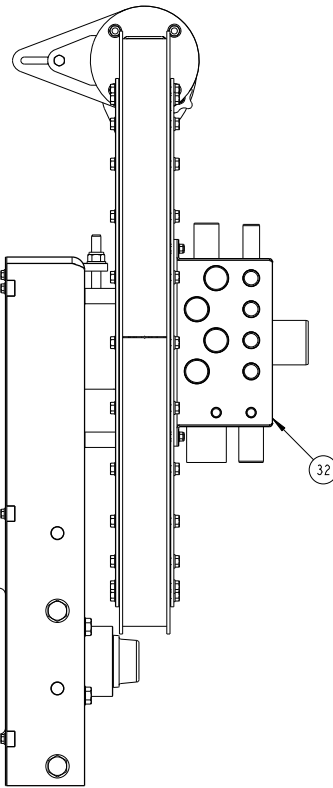

MANIFOLD PRESSURE CAP
S64-00075

MANIFOLD VACUUM CAP
S64-00076

LARGE SLIMLINE FAN KITS

LARGE SLIMLINE FAN 12 PORT MANIFOLD
S77-05619

LARGE SLIMLINE FAN 12+ PORT MANIFOLD
S77-00709

NUM	QTY	PART NUMBER	DESCRIPTION
1	1	S74-00431	SLIMLINE FAN MAIN CASING FABRICATION
2	1	S77-00558	SLIMLINE FAN PTO INPUT BRG HOUSING
3	4	SHW2311113	WASHER
4	4	SHW2309079	BOLT
5	1	S77-00554	PTO DRIVEN FAN INPUT SHAFT ASSY
6	1	SHW2311094	WASHER
7	1	SHW2303079	CASTLE NUT
8	1	SHW2214057	SPLIT PIN
9	1	S77-00560	SLIMLINE DRIVE SHAFT LARGE FAN ASSY
10	1	S69-00869	SLIMLINE FAN ADJUSTER ROD
11	1	S22-00015	DOG POINT SCREW
12	1	S64-00158	SKF ECB 505 BEARING COVER
13	1	S77-00562	SLIMLINE FAN FULL BLOWER HOUSING WITH ROTOR
14	4	SHW2311370	WASHER
15	4	SHW2309063	BOLT
16	1	S69-00868	SLIMLINE FAN ADJUSTER SLIDE PLATE
17	4	SHW2306072	BOLT
18	4	SHW2303093	NUT
19	1	S13-00001	SLIMLINE FAN DRIVE BELT 26 RIB PJ1397
20	1	SHW2211091	WASHER
21	1	SHW2303128	M12 PHILIDAS NUT
22	1	SHW6413059	8X7X38 WHEEL CENTRE DRIVE KEY
23	1	S77-00563	SLIMLINE FAN BELT AND PTO GUARD ASSY
24	7	SHW2311133	WASHER
25	7	SHW2309033	BOLT
26	4	SHW2309094	BOLT
27	4	SHW2311114	WASHER
28	1	S69-00921	STANDARDISED MANIFOLD GASKET
29	1	SHW7403444	12 PORT MANIOLD
30	6	SHW2311088	WASHER
31	6	SHW2303107	NUT
32	1	S74-00439	Z022FF SLIMLINE FAN MANIFOLD