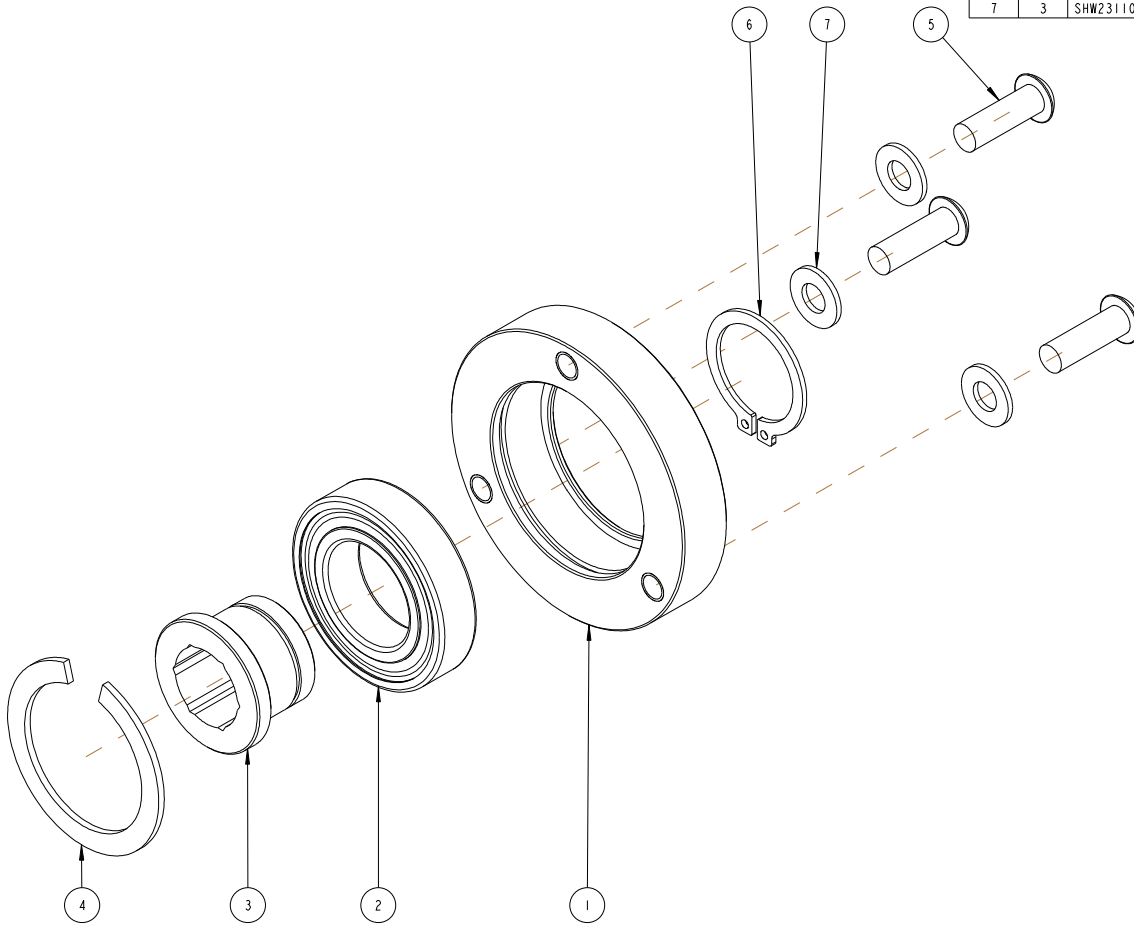

2020 DRIVE HUB KIT

NUM	QTY	PART NUMBER	DESCRIPTION
1	1	S69-00598	2020 DRIVE HUB HOUSING
2	1	SHW1901051	6006-2RS BALL BEARING
3	1	S69-00599	2020 DRIVE HUB CENTRE
4	1	SHW2217208	CIRCLIP
5	3	SHW2377082	SCREW
6	1	SHW2217009	CIRCLIP
7	3	SHW2311089	WASHER