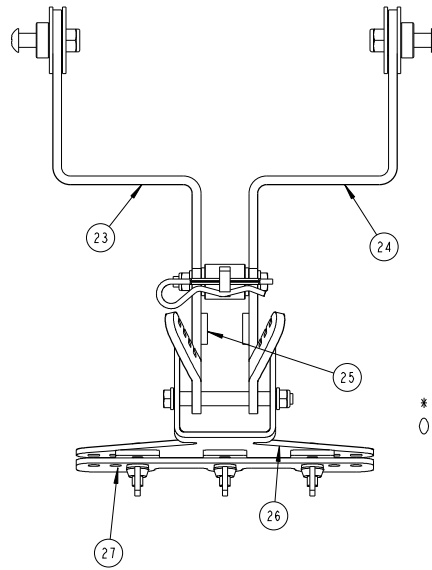

XSPWW

*IF PRESS WHEELS ARE STST USE S69-00577
OTHERWISE USE S69-00583