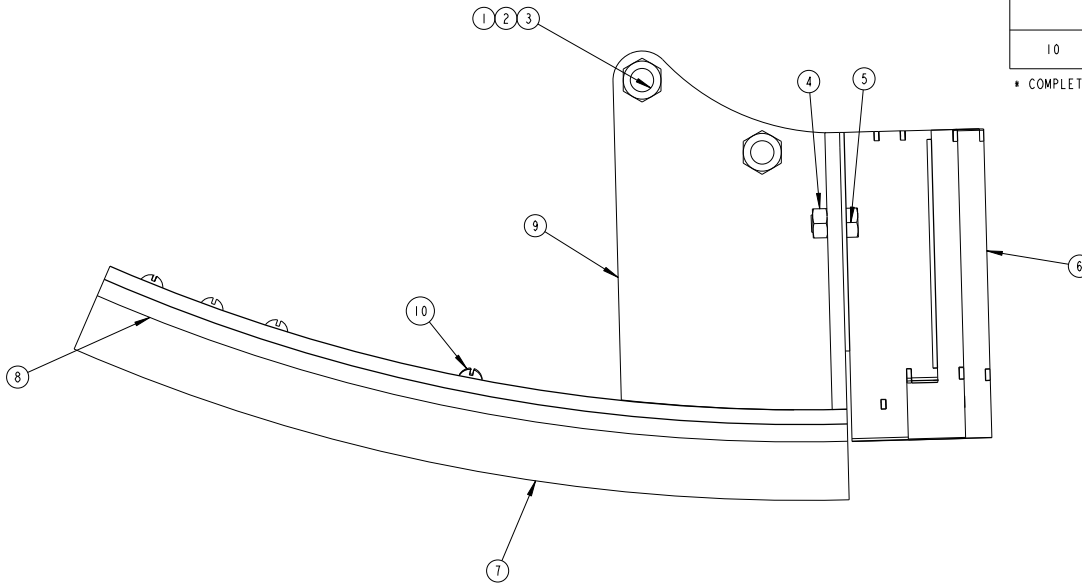

4 LINE COULTERS

ASSEMBLIES :-
SHW7703918 - 150MM X 4 LINE HYLINE SKI SHOE PLASTIC RIB
SHW7704251 - 4 LINE - 4.5" N.S COULTER STAGGERED CAST RIB
SHW7704204 - 4.5" 4L NS COULTER HYLINE CAST RIB
SHW7703971 - 100MM 4L NS COULTER HYLINE CAST RIB
SHW7703874 - 4" 4 LINE N.S HYLINE PLASTIC RIB
S77-00731 - 180MM X 4 LINE NON STICK COULTER

1	SHW2306038	HEXAGON BOLT	2
2	SHW2303007	HEXAGON NUT	2
3	SHW6902652	COULTER SCREW SPACER	2
4	SHW2303006	HEXAGON NUT	2
5	SHW2309032	HEXAGON SCREW	2
6	S74-00513	180MM X 4 LINE CHUTE	1
	SHW7404138	SEED CHUTE 4" 4 LINE	1
	SHW7404186	150MM X 4 LINE CHUTE	1
7	* SHW8010076	NS SHOE RIB-CAST IRON	2
	* SHW8010075	NS SHOE RIB-PLASTIC	2
8	S69-01031	180MM X 4 LINE NS BASE	1
	SHW6904287	NS BASE 4 LINE 4.5"	1
	SHW6903811	150MM X 4 LINE NS BASE	1
	SHW6904340	NS BASE 4L 4.5" -SR	1
	SHW6903746	N.S BASE 4" X 4 LINE	1
9	S74-00490	180MM NS COULTER BODY	1
	SHW7404578	4 LINE 4.5" SHOE BODY	1
	SHW7404185	150MM 4 NS COULTER BODY	1
	SHW7404630	4 LINE 4.5" NS SHOE BODY	1
	SHW7404139	N.S COULTER BODY 4L	1
10	SHW2286008	SLOTTED HEAD SCREW	6
	SHW2309015	HEXAGON SCREW	6

* COMPLETE WITH ITEM 10