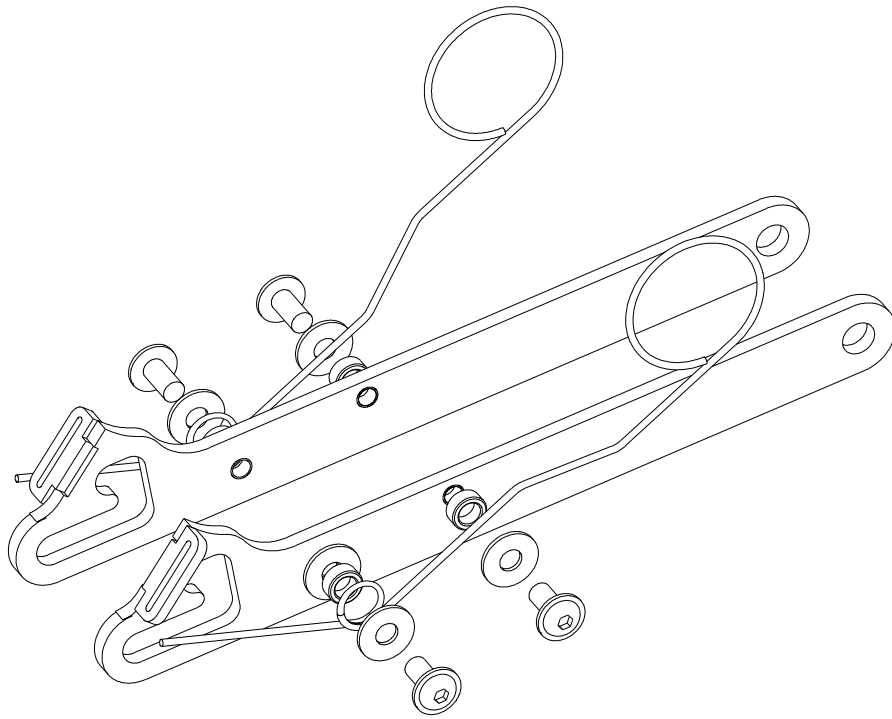

2020 LATCH UP KIT

NUM	QTY	PART NUMBER	DESCRIPTION
1	1	S74-00272	2020 LH LATCH UP ARM W/A
2	1	S74-00273	2020 RH LATCH UP ARM W/A
3	6	SHW2311134	WASHER
4	1	S69-00555	2020 RH LATCH UP SPRING
5	4	S69-00554	2020 LATCH UP SPRING BOSS
6	4	S23-00031	SCREW
7	1	S69-00556	2020 LH LATCH UP SPRING