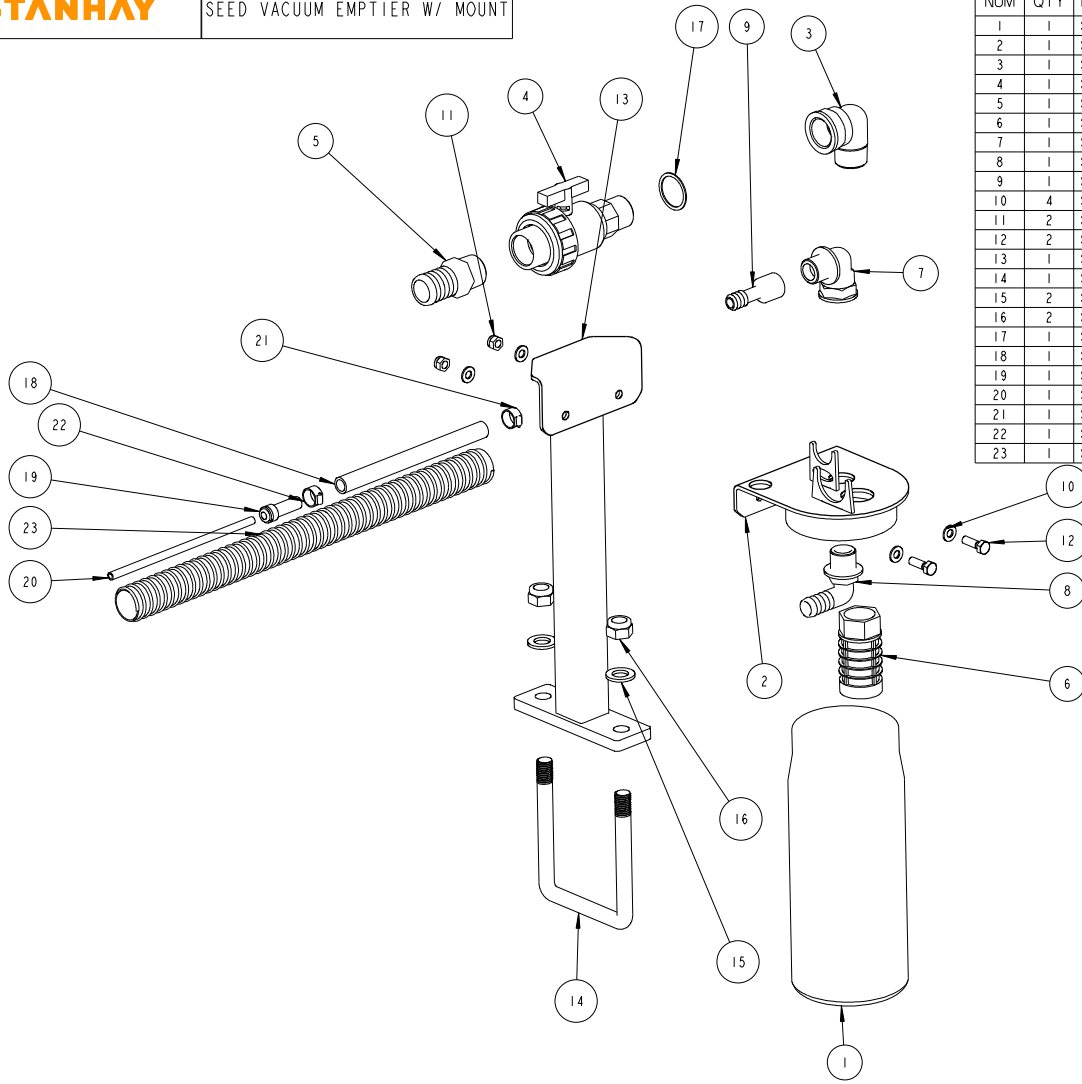

* COMPLETE WITH ITEM 10

- | | | |
|---------|---|--|
| PLASTIC |  | 2286008 1 INCH X NO.8 ROUND HEAD SCREW -USE WITH NO PACKERS |
| CAST |  | 2309015 M4 X 16 SET SCREW |
| PLASTIC |  | 2286009 1.1/4 INCH X NO.8 ROUND HEAD SCREW -USE WITH ONE PACKER |
| CAST |  | 2309017 M4 X 25 SET SCREW |
| PLASTIC |  | 2286010 1.1/2 INCH X NO.8 ROUND HEAD SCREW -USE WITH TWO PACKERS |
| CAST |  | 2309018 M4 X 30 SET SCREW |

FIT MIDDLE SCREWS FIRST
DIPPING TIP OF SCREW IN OIL
WILL ASSIST FITTING.

SEED VACUUM EMPTIER W/ MOUNT

NUM	QTY	PART NUMBER	DESCRIPTION
1	1	S64-00015	2L VACUUM CONTAINER
2	1	S74-00012	SEED VACUUM W/A
3	1	S64-00016	1" MALE-FEMALE ELBOW
4	1	S64-00017	1" MANUAL BALL VALVE TAP
5	1	S64-00018	1" MALE-HOSETAIL
6	1	S64-00019	1" SCREW ON FILTER
7	1	S64-00020	3/4" MALE-FEMALE ELBOW
8	1	S64-00021	3/4" MALE-HOSETAIL
9	1	S64-00022	3/4" FEMALE-13mm HOSETAIL
10	4	SHW2311089	WASHER
11	2	SHW2303092	NUT
12	2	SHW2309048	BOLT
13	1	S74-00021	SEED VACUUM MOUNT W/A
14	1	SHW7002006	YOKE BAR U BOLT (100X100)
15	2	SHW2311092	WASHER
16	2	SHW2303095	NUT
17	1	S69-00030	PROFILE, STAINLESS WASHER
18	1	S43-00001	HOSE, VAC 12.5mm ID YELLOW 2.5M
19	1	S64-00023	1/2" - 5/16 REDUCER COUPLING
20	1	SHW4300027	300mm 8mm NYLON TUBE
21	1	S23-00010	JUBILEE CLIP 18-25mm
22	1	S23-00001	JUBILEE CLIP 13-20mm
23	1	SHW4300029	32MM BORE SUPERFLEX VH HOSE