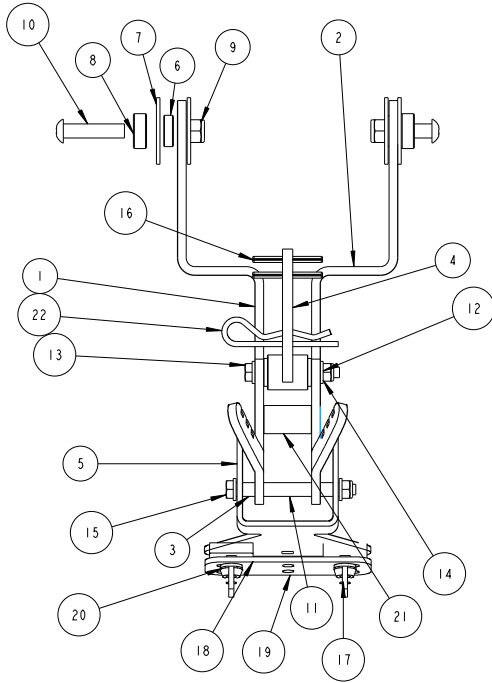

NUM	QTY	PART NUMBER	DESCRIPTION
1	1	S69-00959	2022 NAR LH PW FRAME SIDE
2	1	S69-00960	2022 RH PW FRAME SIDE NARROW
3	1	S69-00967	SCRAPER SPACER
4	1	S77-00701	PRESS WHEEL ADJUSTMENT FINGER
5	1	S69-00963	2022 PRESS WHEEL NRW SCRAPER
6	1	S69-00569	2020 PIVOT SPACER
7	1	S69-00570	2020 LARGE SUPPORT WASHER
8	1	S69-00677	2020 PRESS WHEEL FRAME SPACER
9	1	SHW2303108	NUT
10	1	SHW2377084	SCREW
11	1	S69-00571	2020 DEPTH CONTROL TUBE
12	1	SHW2311088	WASHER
13	1	SHW2306020	BOLT
14	1	SHW2303107	NUT
15	1	S23-00051	BOLT
16	1	SHW2215403	TENSION PIN
17	1	SHW2306440	COACH BOLT
18	1	S69-00583	2020 RUBBER PW SCRAPER
19	1	S69-00578	2020 NRW PW SCRAPER LOCK
20	1	SHW2303184	WING NUT
21	1	S69-00958	SPACER
22	1	S64-00157	R-CLIP
23	1	S69-00964	2022 WIDE LH PW FRAME SIDE
24	1	S69-00965	2022 WIDE RH PW FRAME SIDE
25	2	S69-00957	2022 PRESS WHEEL SPACER 3.75
26	1	S69-01016	2022 PRESS WHEEL WIDE SCRAPER
27	3	S69-00577	2020 PLASTIC PW SCRAPER
28	1	S69-00611	2020 WIDE PW SCRAPER LOCK

XSPWN