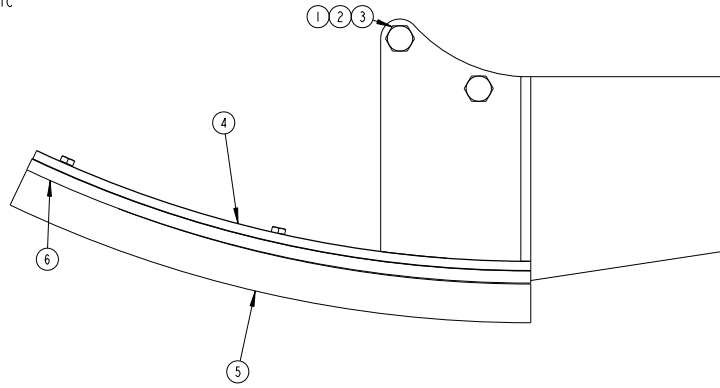

SINGLE LINE NONSTICK COULTERS

ASSEMBLY:-

SHW7703505 NON STICK COULTER ASSEMBLY CAST
SHW7703504 NON STICK COULTER ASSEMBLY PLASTIC