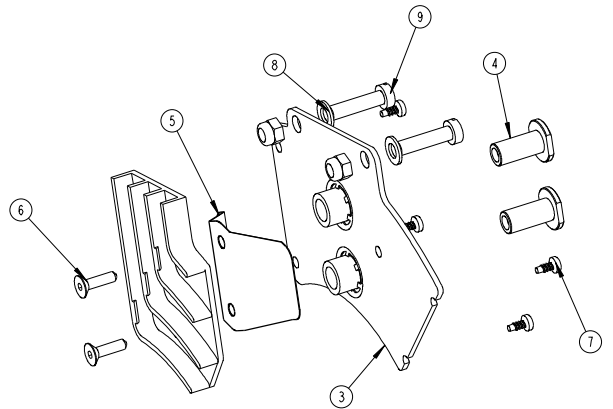

NUM	PART NUMBER	DESCRIPTION
1	S30-00007	MULTI LINE SPRUNG SPLITTER
2	S30-00009	SINGLE LINE SPRUNG SPLITTER

NUM	QTY	PART NUMBER	DESCRIPTION
1	1	S30-00007	SPRUNG SPLITTER - MACHINING
2	1	S30-00009	SL SPRUNG SPLITTER - MACHINED
3	1	S77-00635	SPRUNG SPLITTER MOUNT PLATE ASSY
4	1	S69-00710	SPRUNG SPLITTER TOP HAT
5	1	S27-00012	2 PRONG SPLITTER SPRING
6	1	S23-00043	COUNTERSUNK SCREW
7	1	SHW2357002	SCREW
8	1	SHW2310111	WASHER
9	1	SHW2332106	CHEESE HEAD BOLT
10	1	SHW2303090	NUT