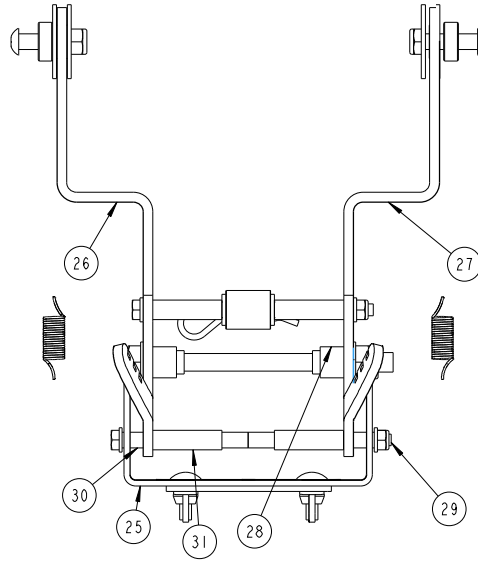

XSPWN

XSPWW

*IF PRESS WHEELS ARE STST USE S69-00577
OTHERWISE USE S69-00583

XSPWN 65 WIDE STST

XSPWW 80 WIDE STST

NUM	QTY	PART NUMBER	DESCRIPTION
1	1	S69-01020	65 WIDE PRESS WHEEL LH BRKT
2	1	S69-01021	65 WIDE PRESS WHEEL RH BRKT
3	2	S69-01022	65 WIDE PRESS WHEEL SPACER
4	2	SHW2311112	WASHER
5	1	SHW2306075	BOLT
6	1	SHW2303109	NUT
7	2	S69-00569	2020 PIVOT SPACER
8	4	S69-00570	2020 LARGE SUPPORT WASHER
9	2	S69-00677	2020 PRESS WHEEL FRAME SPACER
10	2	SHW2303108	NUT
11	2	SHW2377084	SCREW
12	4	S69-01038	DEPTH CONTRL SPACER 65 WIDE P/W
13	1	S69-01023	65 WIDE PRESS WHEEL SCRAPER
14	6	SHW2311088	WASHER
15	2	S23-00073	BOLT
16	2	SHW2303107	NUT
17	2	SHW2306440	COACH BOLT
18	1	S69-00622	2020 80MM PW SCRAPER
19	2	SHW2303184	WING NUT
20	1	S77-00701	PRESS WHEEL ADJUSTMENT FINGER
21	2	S27-00019	SPRING
22	2	SHW2215403	TENSION PIN
23	1	S64-00157	R-CLIP
25	1	S69-01019	WIDE PRESS WHEEL SCRAPER
26	1	S69-00959	2022 NARROW LH PRESS WHEEL FRAME
27	1	S69-00960	2022 NARROW RH PRESS WHEEL FRAME
28	2	S69-01017	80 WIDE PRESS WHEEL SPACER
29	1	SHW2306561	BOLT
30	2	S69-00967	SCRAPER SPACER
31	4	S69-01018	DEPTH CONTROL SPACER 80 WIDE P/W
32	2	S69-01040	2022 PRESS WHEEL SPACER 3.16
33	1	S69-01041	2022 PRESS WHEEL SPACER 24.6