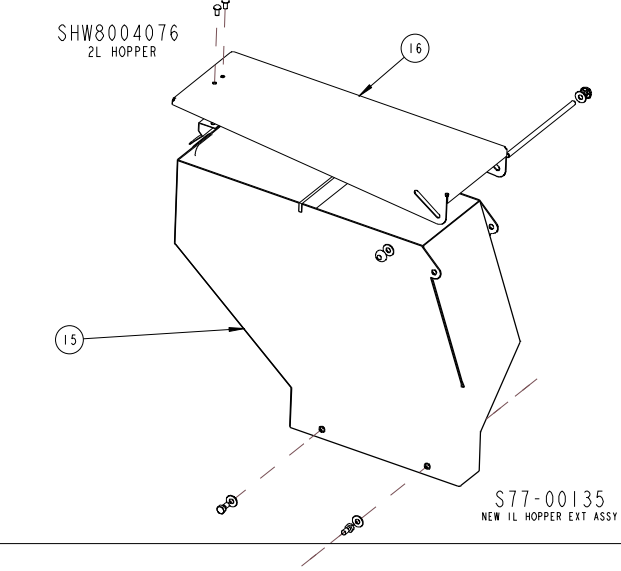

HOPPER KITS

NUM	QTY	PART NUMBER	DESCRIPTION
1	1	S74-00089	2L HOPPER NEW STYLE
2	1	SHW7702689	2L HOPPER LID ASSY
3	1	S69-01051	HOPPER HINGE PIN 96MM
4	2	SHW2311132	WASHER
5	2	S22-00016	STARLOCK
6	2	SHW2212570	POP RIVET AD612SB
7	8	SHW2357022	SCREW
8	1	S69-00111	SEED HOPPER EPDM GASKET
9	1	S74-00090	1L SLIMLINE HOPPER NEW STYLE
10	1	SHW7702688	1L HOPPER LID - ASSY
11	1	S69-01052	HOPPER HINGE PIN
12	1	S74-00132	NEW 2L HOPPER EXTENSION
13	1	SHW6902271	HOPPER LID
14	1	SHW6903012	HOPPER HINGE PIN
15	1	S74-00133	NEW 1L HOPPER EXTENSION
16	1	SHW6902271	HOPPER LID