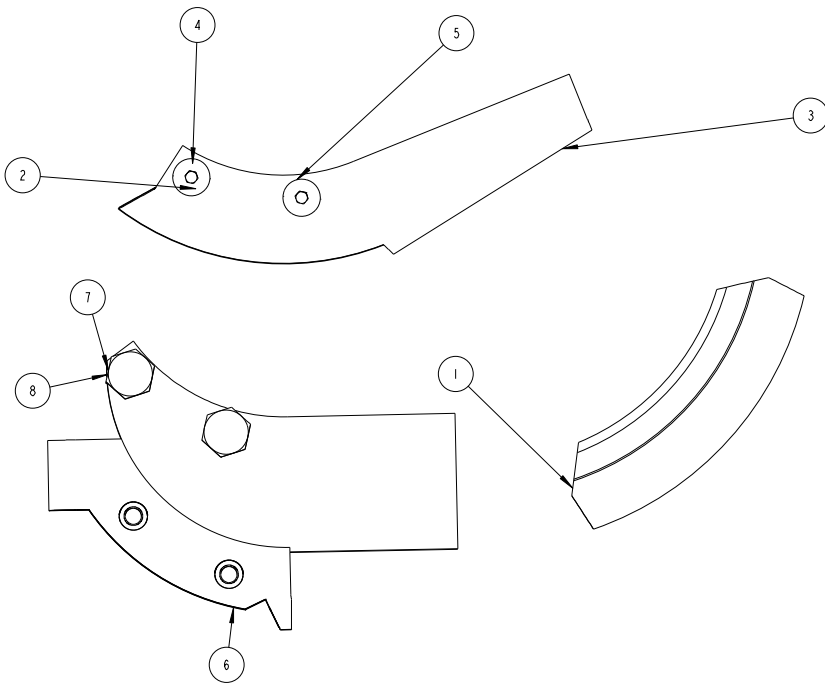

SINGLE LINE COULTERS

NUM	QTY	PART NUMBER	DESCRIPTION
1	1	SHW3240004	COULTER INSERT CERAMIC
2	1	SHW3210176	COULTER RH SIDE
3	1	SHW3210177	COULTER LH SIDE
4	2	SHW6902351	COULTER SCREW BOSS
5	4	SHW2377079	M8 X 12 SOCKET BUTTON HEAD SCREW
6	1	SHW7404003	SINGLE LINE HYLINE ADAPTOR W/A
7	2	SHW2306097	BOLT M12 x 45
8	2	SHW2303110	M12 NYLOC THIN
9	2	SHW6902652	COULTER SCREW SPACER
10	2	SHW2306038	BOLT
11	2	SHW2303108	NUT
12	1	S22-00010	RIVET
13	1	S22-00011	RIVET
14	1	ST4-00484	FERT SHOOT
15	2	SHW2311088	WASHER
16	1	SHW2303107	NUT
17	1	SHW2309038	BOLT

3000495 - CAST IRON
8010030 - CERAMIC

KITS:-
SHW8002617 COULTER KIT - CAST IRON (ITEMS 1-5)
SHW8002550 COULTER KIT - CERAMIC (ITEMS 1-5)
SHW8003510 HYLINE SINGLE LINE ADAPTOR (ITEMS 6-8)
S80-00046 SINGLE LINE COULTER