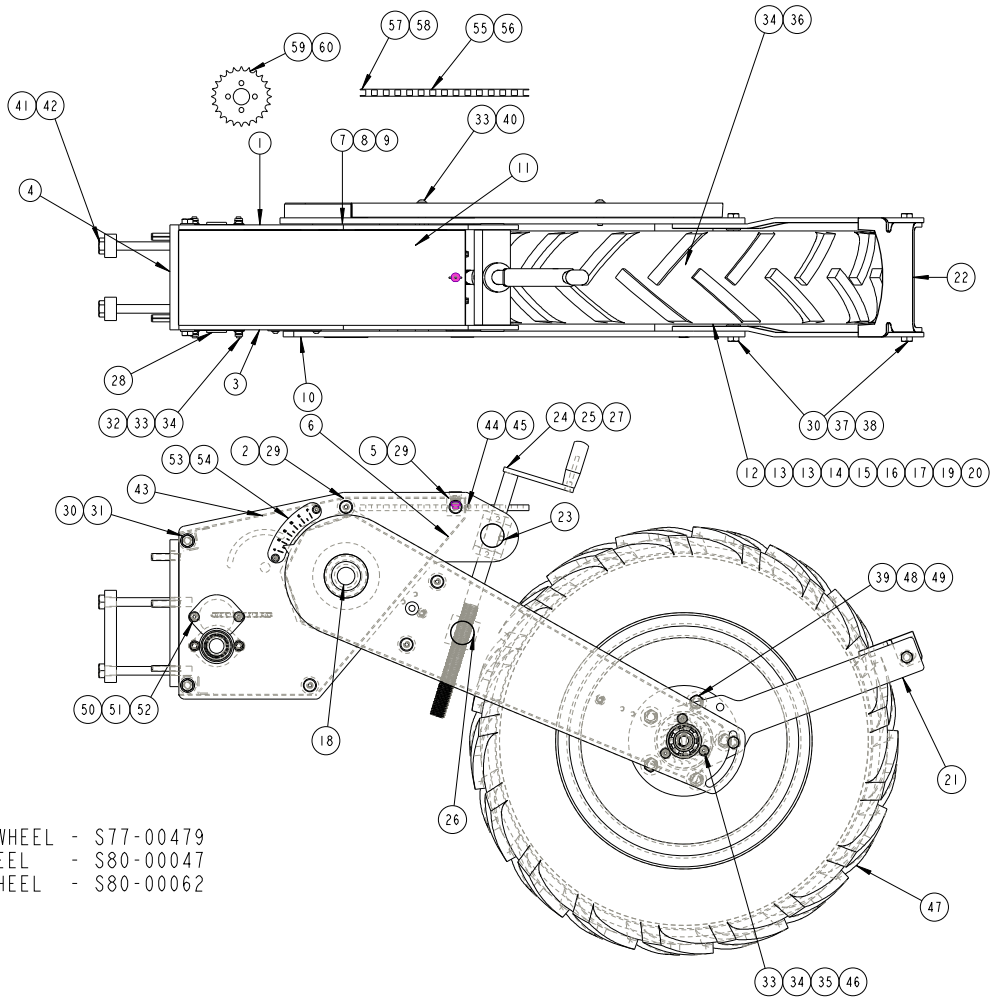

WIKA VACUUM GAUGE 0-100MB

WIKA PRESSURE GAUGE 0-100MB

- SUPPORT LAND WHEEL - S77-00479
- DRIVE LAND WHEEL - S80-00047
- SPRUNG LAND WHEEL - S80-00062

NUM	QTY	PART NUMBER	DESCRIPTION	NUM	QTY	PART NUMBER	DESCRIPTION
1	1	S74-00363	2021 ADJ L'WHEEL RH SIDE W/A	56	1	SHW1808086	137 PITCH CHAIN
2	2	SHW6904319	GEARBOX SPACER	57	1	SHW1808065	CONNECTING LINK
3	1	S74-00364	2021 ADJ L'WHEEL LH SIDE W/A	58	1	SHW1830001	CONNECTING LINK
4	1	SHW7704239	GEARBOX FRONT PLATE -100x100 - AS	59	1	SHW1708062	24T PRIMARY DRIVEN SPROCKET
5	1	SHW7704244	GEARBOX REAR SPACER - ASSY	60	1	SHW1708065	40T PRIMARY DRIVEN SPROCKET
6	1	SHW7404626	BOTTOM COVER W/A				
7	2	SHW6904331	WHEEL ARM WASHER				
8	1	SHW6904329	WHEEL ARM R/H				
9	1	SHW7404624	CHAIN GUARD - W/A				
10	1	S69-00318	HEIGHT GAUGE WHEEL SIDE				
11	2	SHW6904330	WHEEL ARM SPACER				
12	1	SHW7704311	WHEEL BEARING HUB - L/H ASSY				
13	1	SHW7404623	WHEEL HUB - W/A				
14	1	SHW7404622	19T WHEEL SPINDLE				
15	1	SHW6904409	WHEEL SPINDLE SPACER R/H - 25.32				
16	1	SHW6904408	WHEEL SPINDLE SPACER HL				
17	1	SHW7704310	WHEEL BEARING HUB - R/H ASSY				
18	2	SHW1901051	30-55-13 BEARING				
19	1	SHW2311093	WASHER				
20	1	SHW2303107	NYLOC NUT M20				
21	2	SHW6904332	SCRAPER ARM				
22	1	S69-00777	LAND WHEEL SCRAPER 2021				
23	1	SHW6904325	TRUNNION-PLAIN				
24	2	SHW6904327	JACK SCREW COLLAR				
25	1	SHW7404620	JACK SCREW				
26	1	SHW6904326	TRUNNION TAPPED				
27	1	SHW6404036	RENCOL HANDLE				
28	2	SHW1905006	RHP BRG SLFL 25				
29	10	SHW2376079	SCREW				
30	8	SHW2211091	WASHER				
31	4	SHW2309078	BOLT				
32	4	SHW2306464	COACH BOLT				
33	20	SHW2311089	WASHER				
34	11	SHW2303092	NUT				
35	6	SHW2376069	SCREW				
36	1	SHW2306043	BOLT				
37	4	SHW2306096	BOLT				
38	4	SHW2303094	NUT				
39	5	SHW2306560	BOLT				
40	2	SHW2377085	SCREW				
41	4	SHW2306141	BOLT				
42	2	SHW6903077	CLASP PLATE M16				
43	1	SHW7704246	TOP COVER ASSY				
44	2	SHW2311132	WASHER				
45	2	SHW2309022	BOLT				
46	1	SHW6904408	WHEEL SPINDLE SPACER LH				
47	1	SHW5700389	6.00-16 6PLY TYRE & WHEEL - R/H				
48	5	SHW2311392	M14 CONICAL WASHER				
49	5	SHW2303103	NUT				
50	2	S69-00695	L'WHEEL BRG BLANK PLATE				
51	4	SHW2303108	NUT				
52	4	SHW2377082	SCREW				
53	1	S69-00319	HEIGHT GAUGE				
54	2	S23-00002	SCREW				
55	1	SHW1808083	125 PITCH CHAIN