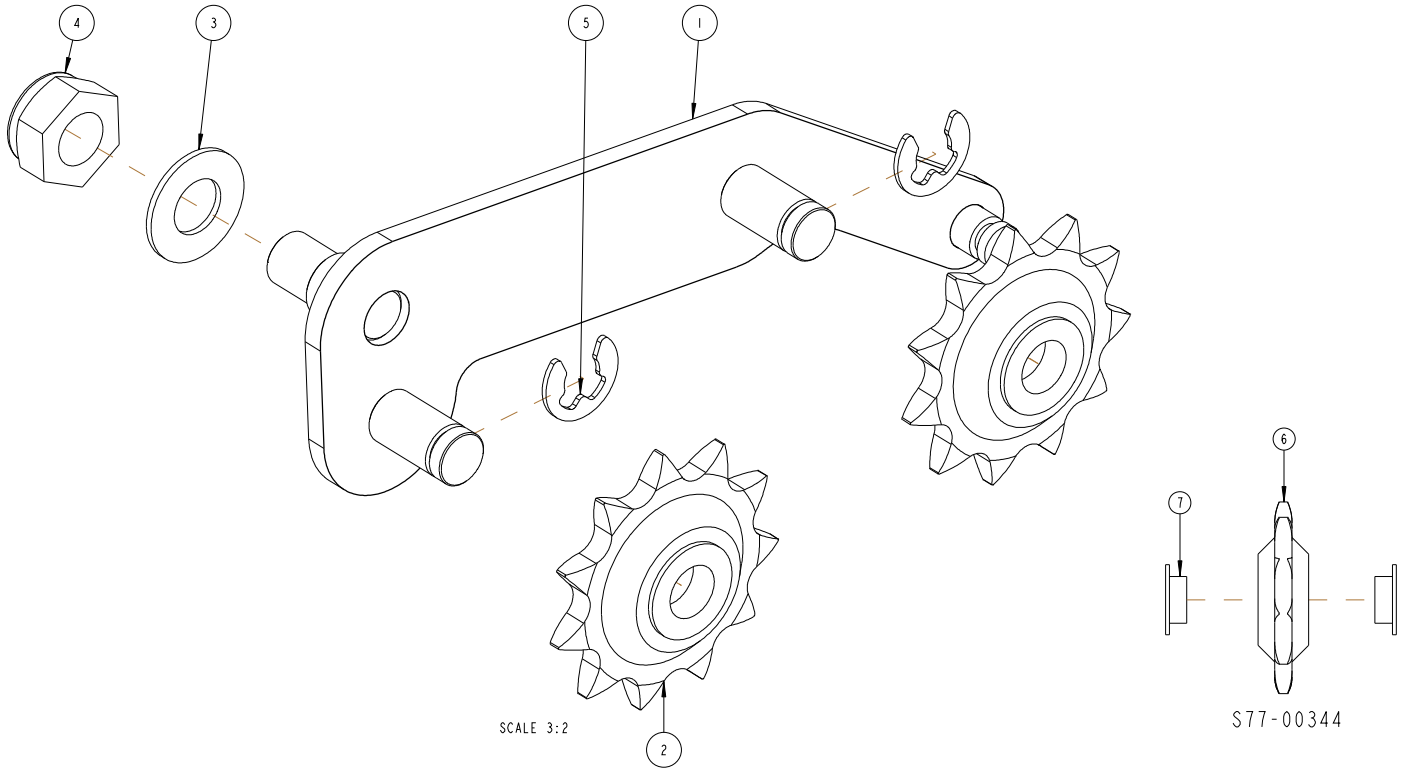

2020 11T SPRKT C/W BUSH KIT

NUM	QTY	PART NUMBER	DESCRIPTION
1	1	S74-00382	X-SERIES MK2 JOCKEY W/A
2	2	S77-00344	2020 11T SPRKT C/W BUSH KIT
3	1	SHW2311112	WASHER
4	1	SHW2303109	NUT
5	2	SHW2217001	E RING CODE 0080
6	1	S17-00002	2020 11T SPRKT
7	1	S20-00016	BRONZE BUSH 1012055