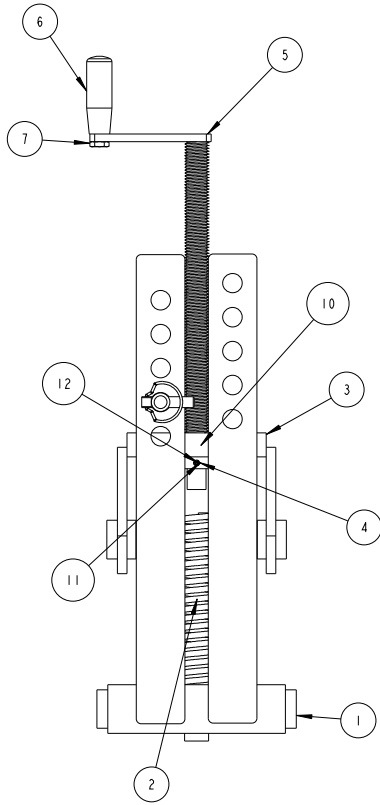

JACK SCREW SL ASSY

NUM	QTY	PART NUMBER	DESCRIPTION
1	1	SHW7404647	WHEEL ARM TRUNNION WA
2	1	SHW2701056	COMPRESSION SPRING
3	1	SHW7404648	GEARBOX TRUNNION WA
4	1	SHW6904365	JACK SCREW COLLAR SL
5	1	SHW7404649	JACK SCREW SL WA
6	1	SHW6404036	RENCOL HANDLE
7	1	SHW2303044	LOCKNUT
8	1	SHW2314820	TOP LINK PIN CAT I
9	1	SHW2314759	7/16 L/PIN & CHN
10	1	SHW6401006	M8 STRAIGHT GREASE NIPPLE
11	1	SHW2215306	6 X 50 TENSION PIN
12	1	SHW2215403	TENSION PIN