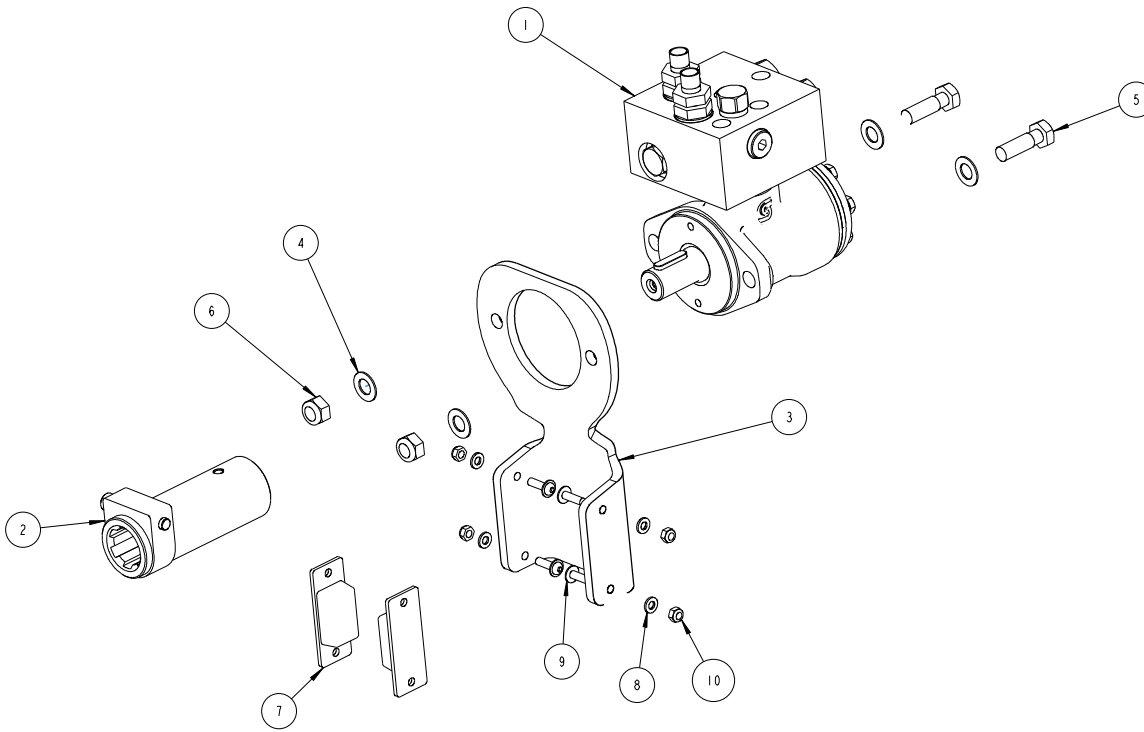

HYDRAULIC DRIVE KIT

NUM	QTY	PART NUMBER	DESCRIPTION
1	1	S80-00004	HYD FAN KIT OMP25, MANIFOLD, HOSES
2	1	S64-00030	PTO MOTOR ADAPTOR S15229
3	1	S69-00947	SLIMLINE FAN HYD MOTOR TORQUE REACTION ARM
4	4	SHW2311113	WASHER
5	2	SHW2306096	BOLT
6	2	SHW2303094	NUT
7	2	S64-00154	PB335 AVM
8	4	SHW2311088	WASHER
9	4	S23-00033	FLANGED DOME HEAD
10	4	SHW2303107	NUT