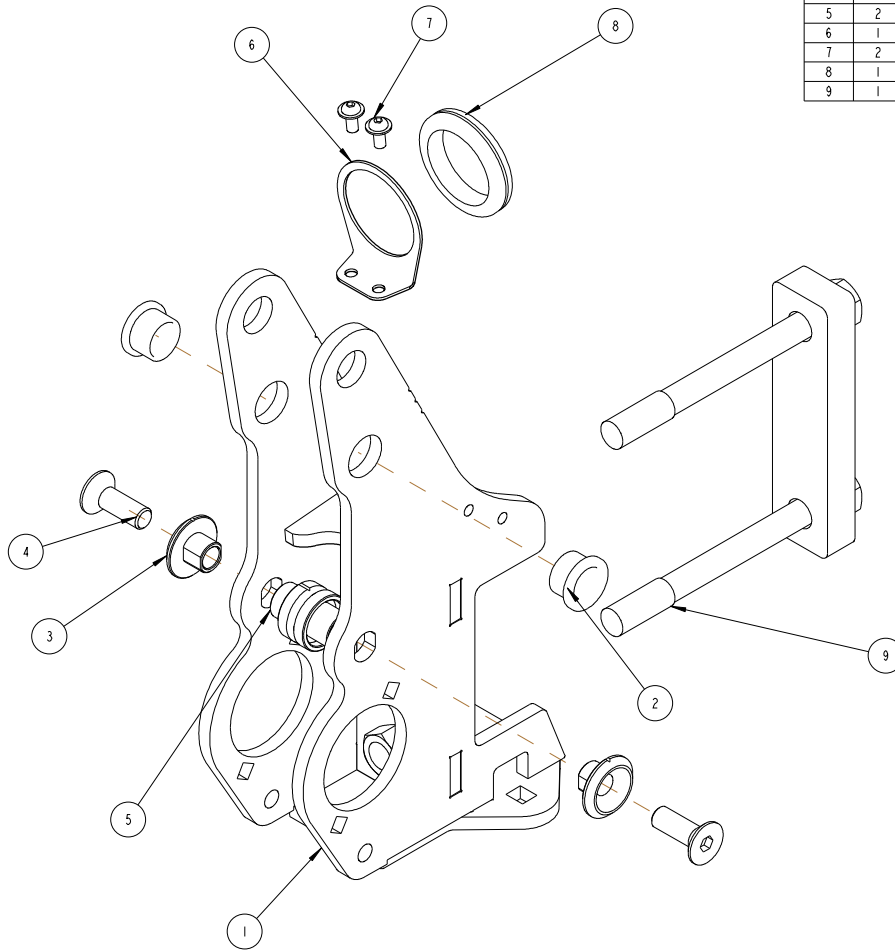

8.0 COULTERS

9.0 FANS

10.0 LANDWHEELS

11.0 OTHER

X-SERIES HEADSTOCK ASSY

NUM	QTY	PART NUMBER	DESCRIPTION
1	1	S74-00269	2020 HDSTK W/A2020 HDSTK W/A
2	2	S20-00012	BUSH
3	2	S69-00345	BOSS, PA2020 CS BOSS 20MM SHAFT
4	2	S23-00036	SCREW
5	2	S69-00346	BOSS, PA2020 M12 PIVOT
6	1	S69-00621	2020 PIPE BKT
7	2	S23-00002	SCREW
8	1	S64-00101	RUBBER GROMMET 44.41D 1.6 SHEET
9	1	S77-00569	100 TOOLBAR MOUNTING

NUM	QTY	PART NUMBER	DESCRIPTION
1	2	S69-00549	2020 UPPER P'LINK JOINER BOSS
2	2	S69-00548	2020 UPPER P'LINK SIDE PLATE
3	4	S69-00345	BOSS, PA2020 CS BOSS 20MM SHAFT
4	4	S23-00036	SCREW
5	4	S69-00346	BOSS, PA2020 M12 PIVOT
6	2	S69-00550	2020 LATCH UP SLIDER BOSS
7	2	SHW2311369	WASHER
8	1	S69-00625	2020 P'LINK PIPE RING BKT
9	10	S23-00030	SCREW
10	4	SHW2311089	WASHER
11	4	SHW2303092	NUT
12	1	S69-00621	2020 PIPE BKT
13	1	S64-00101	RUBBER GROMMET 44.41D 1.6 SHEET
14	2	S23-00002	SCREW
15	2	SHW2311088	WASHER
16	2	SHW2303107	NUT
17	1	S69-00551	2020 P'LINK GUARD
18	2	SHW2303108	NUT

NUM	QTY	PART NUMBER	DESCRIPTION
1	2	S69-00553	2020 LOWER P-LINK JOINER BOSS
2	2	S69-00552	2020 LOWER P-LINK SIDE PLATE
3	2	S69-00550	2020 LATCH UP SLIDER BOSS
4	2	SHW2311369	WASHER
5	4	S69-00554	2020 LATCH UP SPRING BOSS
6	2	SHW2377084	SCREW
7	4	S23-00031	SCREW
8	4	S20-00012	BUSH
9	1	SHW2311088	WASHER
10	2	SHW2303107	NUT
11	1	S23-00044	SCREW