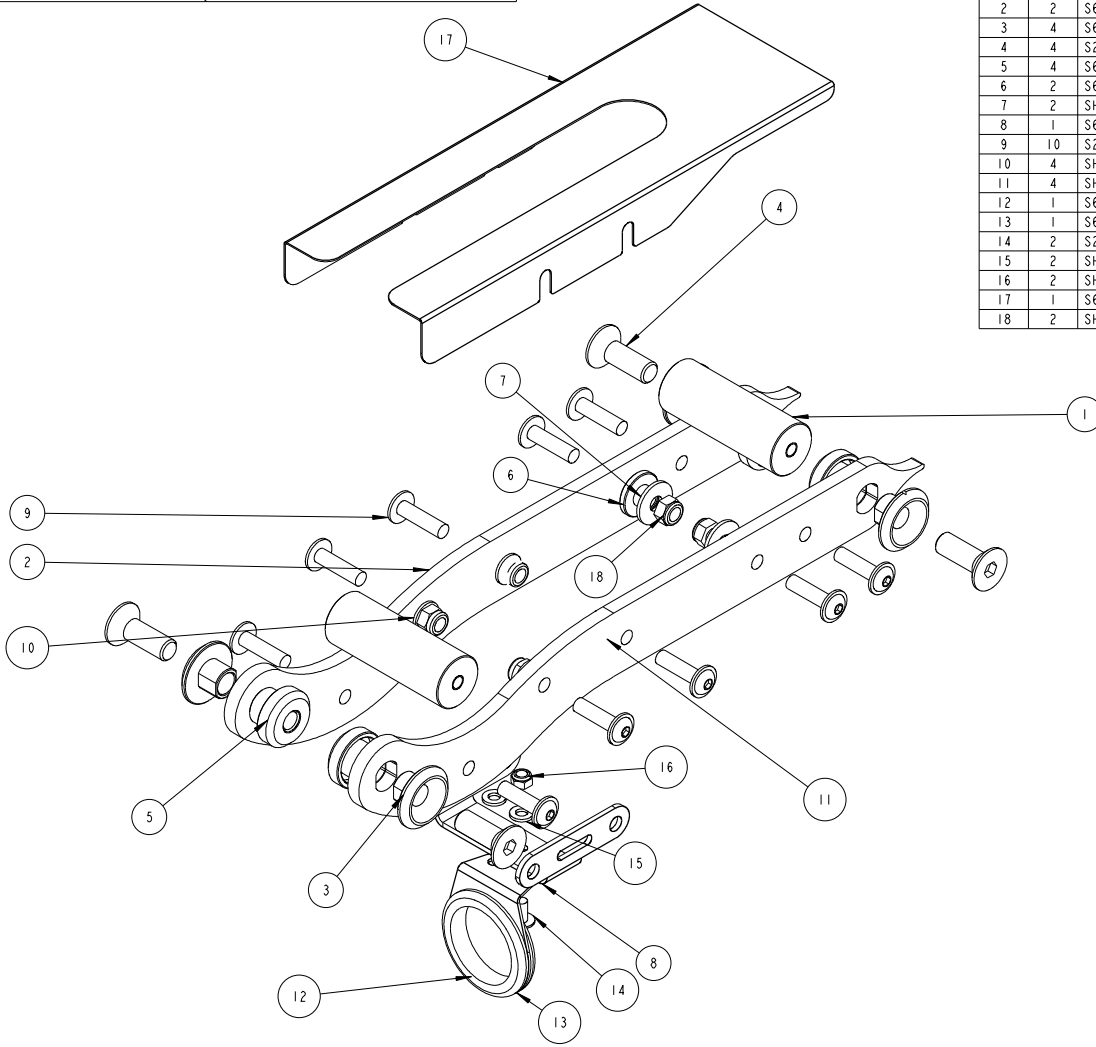

NUM	QTY	PART NUMBER	DESCRIPTION
1	2	S69-00549	2020 UPPER P'LINK JOINER BOSS
2	2	S69-00548	2020 UPPER P'LINK SIDE PLATE
3	4	S69-00345	BOSS, PA2020 CS BOSS 20MM SHAFT
4	4	S23-00036	SCREW
5	4	S69-00346	BOSS, PA2020 M12 PIVOT
6	2	S69-00550	2020 LATCH UP SLIDER BOSS
7	2	SHW2311369	WASHER
8	1	S69-00625	2020 P'LINK PIPE RING BKT
9	10	S23-00030	SCREW
10	4	SHW2311089	WASHER
11	4	SHW2303092	NUT
12	1	S69-00621	2020 PIPE BKT
13	1	S64-00101	RUBBER GROMMET 44.41D 1.6 SHEET
14	2	S23-00002	SCREW
15	2	SHW2311088	WASHER
16	2	SHW2303107	NUT
17	1	S69-00551	2020 P'LINK GUARD
18	2	SHW2303108	NUT