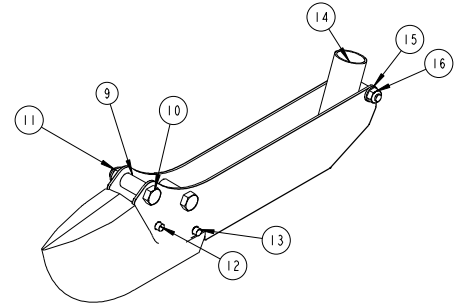

SINGLE LINE COULTERS

NUM	QTY	PART NUMBER	DESCRIPTION
1	1	SHW3240004	COULTER INSERT CERAMIC
2	1	SHW3210176	COULTER RH SIDE
3	1	SHW3210177	COULTER LH SIDE
4	2	SHW6902351	COULTER SCREW BOSS
5	4	SHW2377079	M8 X 12 SOCKET BUTTON HEAD SCREW
6	1	SHW7404003	SINGLE LINE HYLINE ADAPTOR W/A
7	2	SHW2306097	BOLT M12 x 45
8	2	SHW2303110	M12 NYLOC THIN
9	2	SHW6902652	COULTER SCREW SPACER
10	2	SHW2306038	BOLT
11	2	SHW2303108	NUT
12	1	S22-00010	RIVET
13	1	S22-00011	RIVET
14	1	ST4-00484	FERT SHOOT
15	2	SHW2311088	WASHER
16	1	SHW2303107	NUT
17	1	SHW2309038	BOLT

3000495 - CAST IRON
8010030 - CERAMIC

KITS:-
SHW8002617 COULTER KIT - CAST IRON (ITEMS 1-5)
SHW8002550 COULTER KIT - CERAMIC (ITEMS 1-5)
SHW8003510 HYLINE SINGLE LINE ADAPTOR (ITEMS 6-8)
S80-00046 SINGLE LINE COULTER