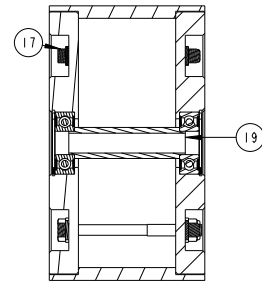

NUM	QTY	PART NUMBER	DESCRIPTION
1	1	S77-00601	MK2 LARGE ZP PW C/W BRG KIT
2	1	S77-00603	MK2 ZP PW C/W BRG KIT
3	1	S77-00606	MK2 145 STST PW C/W BRG KIT
4	1	S77-00707	LARGE STST CONCAVE
5	1	S77-00725	65MM WIDE PW C/W BRG KIT
6	1	S77-00352	80MM PW C/W BRG KIT
7	1	S69-00919	MK2 PRESS WHEEL CENTRE HUB
8	1	SHW2820017	PRESS WHEEL TYRE
9	1	SHW2820016	PRESS WHEEL TYRE
10	2	SHW1901101	BEARING
11	2	SHW2217206	INTERNAL CIRCLIP
12	8	SHW2311088	WASHER
13	4	SHW2303107	NYLOC NUT
14	4	S23-00050	BOLT
15	1	S69-00728	SPACER
16	2	S69-00977	NARROW PRESS WHEEL HANGER
17	4	S23-00009	BOLT
18	2	S69-01015	WIDE PRESS WHEEL HANGER
19	1	S69-00122	SPACER
20	1	S77-00739	LARGE STST P/W C/W BRG KIT