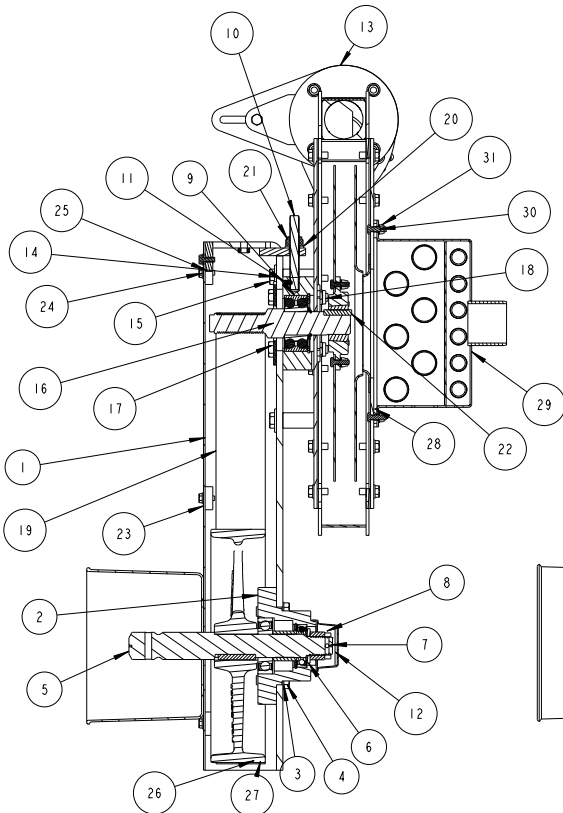

SLIMLINE FAN DRIVE SHAFT SMALL FAN
S69-00973

1	S74-00432	SLIMLINE FAN HOUSING BACKPLATE WELDED BOSSES	1
2	S69-00773	26 RIB FAN COVER PLATE	1
3	S69-00776	26 RIB FAN GASKET	2
4	S74-00373	26 RIB WELDED FAN CASE	1
5	S48-00015	26 RIB FAN IMPELLER-TAPERLOCK	1
6	SHW2311089	WASHER	59
7	SHW2309047	BOLT	48
8	SHW6902526	VACCUM BAFFLE GUIDE	1
9	SHW7403439	VACCUM BAFFLE PLATE W/A	1
10	SHW7403438	PERSSURE OUTLET	1
11	SHW2309048	METRIC BOLT	4
12	SHW2303092	NYLOC NUT	4
13	SHW6404026	HANDWHEEL	2
14	SHW7403440	PRESSURE ADJUSTER	1
15	SHW2303092	METRIC NYLOC NUT	1

SLIMLINE FAN DRIVE SHAFT LARGE FAN

S69-00866

SMALL SLIMLINE FAN KITS

SMALL SLIMLINE 12 PORT MANIFOLD
S77-00555

SMALL SLIMLINE 8 PORT MANIFOLD
S77-00710

NUM	QTY	PART NUMBER	DESCRIPTION
1	1	S74-00431	SLIMLINE FAN MAIN CASING FABRICATION
2	1	S77-00558	SLIMLINE FAN PTO INPUT BRG HOUSING
3	4	SHW2311113	WASHER
4	4	SHW2309079	BOLT
5	1	S77-00554	PTO DRIVEN FAN INPUT SHAFT ASSY
6	1	SHW2311094	WASHER
7	1	SHW2303079	CASTLE NUT
8	1	SHW2214057	SPLIT PIN
9	1	S77-00682	SLIMLINE DRIVE SHAFT SMALL FAN ASSY
10	1	S69-00869	SLIMLINE FAN ADJUSTER ROD
11	1	S22-00015	DOG POINT SCREW
12	1	S64-00158	SKF ECB 505 BEARING COVER
13	1	S77-00623	SMALL SLIMLINE FAN FULL BLOWER HOUSING WITH ROTOR
14	4	SHW2311370	WASHER
15	4	SHW2309063	BOLT
16	1	S69-00868	SLIMLINE FAN ADJUSTER SLIDE PLATE
17	4	SHW2306072	BOLT
18	4	SHW2303093	NUT
19	1	S13-00001	SLIMLINE FAN DRIVE BELT 26 RIB PJ1397
20	1	SHW2211091	WASHER
21	1	SHW2303128	M12 PHILIDAS NUT
22	1	SHW6413059	8X7X38 WHEEL CENTRE DRIVE KEY
23	1	S77-00563	SLIMLINE FAN BELT AND PTO GUARD ASSY
24	7	SHW2311133	WASHER
25	7	SHW2309033	BOLT
26	4	SHW2309094	BOLT
27	4	SHW2311114	WASHER
28	1	S69-00921	STANDARDISED MANIFOLD GASKET
29	1	SHW7403444	12 PORT MANIFOLD
30	6	SHW2311088	WASHER
31	6	SHW2303107	NUT
32	1	S74-00483	STANDARD 8 OUTLET MANIFOLD