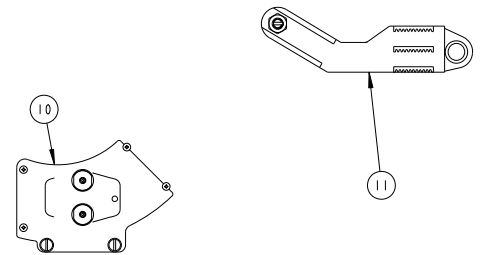

X10 TO X30 MU CONVERSION KIT
S80-00102