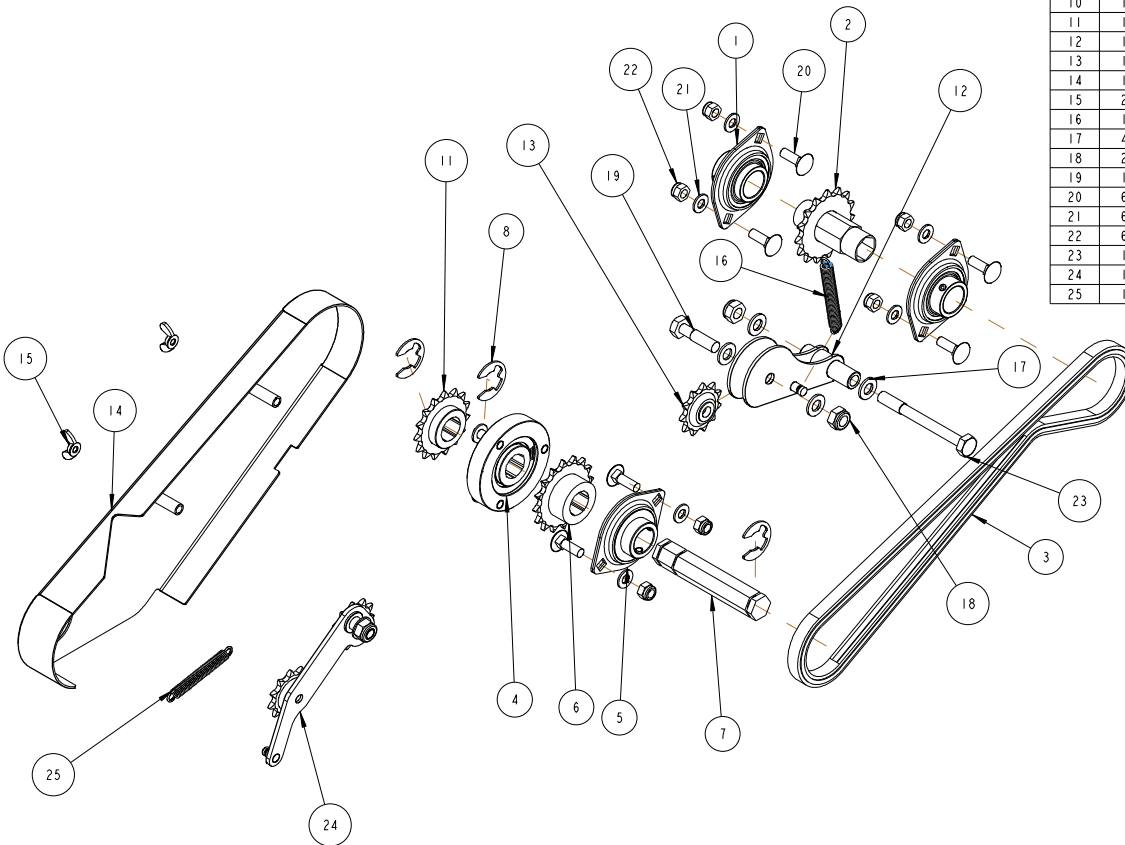

X SERIES MK2 CHAIN DRIVE KIT

NUM	QTY	PART NUMBER	DESCRIPTION
1	2	SHW1905006	RHP BRG SLFL 25
2	1	S74-00307	X-SERIES HDSTK 16T DRIVE W/A
3	1	S18-00001	P-LINK CHAIN 71 LINKS
4	1	S77-00343	2020 DRIVE HUB KIT
5	1	SHW1905025	RHP SLFL 1516
6	1	SHW7404049	16T INTERMED. SPROCKET HUB-WA
7	1	S69-00600	2020 HEX DRIVE SHAFT
8	3	SHW2217036	E RING CODE 0190
9	1	S74-00282	2020 12T SPRKT W/A
10	1	S74-00284	2020 16T SPRKT W/A
11	1	S74-00283	2020 15T SPRKT W/A
12	1	S74-00285	2020 PLINK JOCKEY W/A
13	1	S77-00344	2020 11T SPRKT C/W BUSH KIT
14	1	S74-00433	X-SERIES MU GUARD E DRIVE MK3
15	2	SHW2303184	WING NUT
16	1	SHW2702001	JOCKEY LEVER SPRING
17	4	SHW2311090	WASHER
18	2	SHW2303109	NUT
19	1	SHW2306066	BOLT
20	6	SHW2306464	COACH BOLT
21	6	SHW2311089	WASHER
22	6	SHW2303092	NUT
23	1	SHW2306076	BOLT
24	1	S77-00522	X-SERIES MK2 JOCKEY KIT
25	1	SHW2702053	JOCKEY SPRING