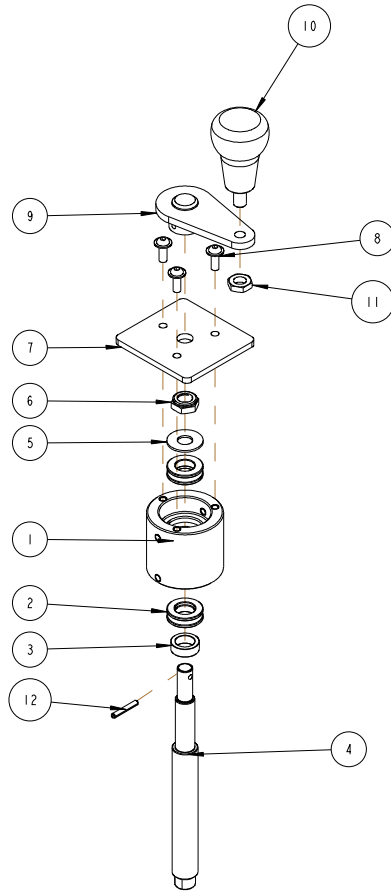

NUM	QTY	PART NUMBER	DESCRIPTION
1	1	S69-00354	BOSS, PA2020 WINDER BOSS
2	2	S19-00002	THRUST BEARING 15X28X9
3	1	S69-00329	PA 2.5 ADJUSTER BEARING SPACER
4	1	S69-00560	2020 M12 WINDER SHAFT
5	1	S23-00053	WASHER
6	1	S23-00056	NUT
7	1	S69-00357	PROFILE, PA2020 TOP COVER PLATE
8	3	S23-00034	SCREW
9	1	S74-00277	2020 HANDLE W/A
10	1	S64-00013	ROTATING HANDLE SOFT
11	1	SHW2303044	LOCKNUT
12	1	SHW2215256	TENSION PIN