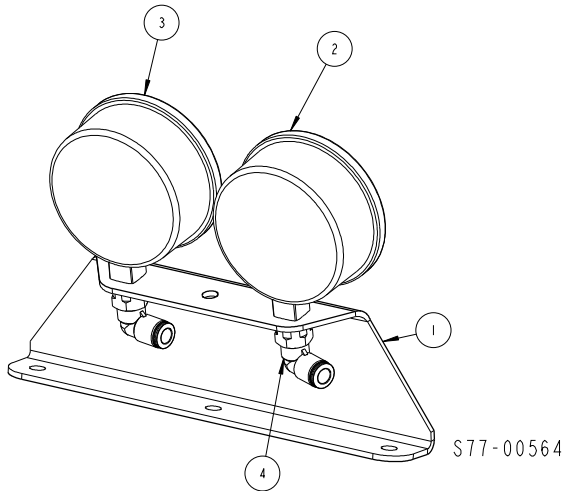

GAUGE KIT

NUM	QTY	PART NUMBER	DESCRIPTION
1	1	S69-00871	SLIMLINE FAN GAUGE MOUNTING PLATE
2	1	S48-00003	WIKA VACUUM GAUGE 0-100MB
3	1	S48-00004	WIKA PRESSURE GAUGE 0-100MB
4	2	S48-00012	FESTO QSLF-1/4-8-B FITTING