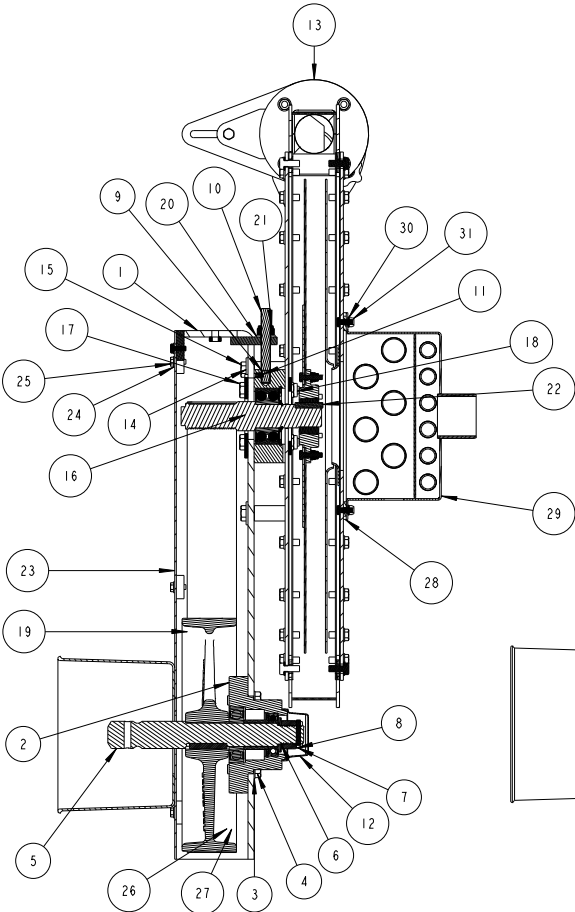

LARGE SLIMLINE FAN 12+ PORT MANIFOLD
S77-00709

LARGE SLIMLINE FAN KITS

LARGE SLIMLINE FAN 12 PORT MANIFOLD
S77-05619