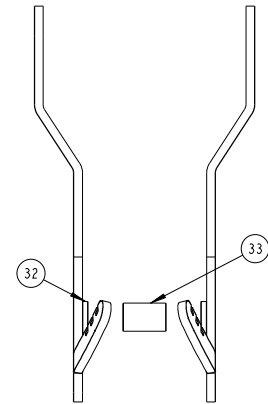

XSPWN

XSPWW

*IF PRESS WHEELS ARE STST USE S69-00577
OTHERWISE USE S69-00583

XSPWN 65 WIDE STST

XSPWW 80 WIDE STST

NUM	QTY	PART NUMBER	DESCRIPTION
1	1	S69-01020	65 WIDE PRESS WHEEL LH BRKT
2	1	S69-01021	65 WIDE PRESS WHEEL RH BRKT
3	2	S69-01022	65 WIDE PRESS WHEEL SPACER
4	2	SHW2311112	WASHER
5	1	SHW2306075	BOLT
6	1	SHW2303109	NUT
7	2	S69-00569	2020 PIVOT SPACER
8	4	S69-00570	2020 LARGE SUPPORT WASHER
9	2	S69-00677	2020 PRESS WHEEL FRAME SPACER
10	2	SHW2303108	NUT
11	2	SHW2377084	SCREW
12	4	S69-01038	DEPTH CONTRL SPACER 65 WIDE P/W
13	1	S69-01023	65 WIDE PRESS WHEEL SCRAPER
14	6	SHW2311088	WASHER
15	2	S23-00073	BOLT
16	2	SHW2303107	NUT
17	2	SHW2306440	COACH BOLT
18	1	S69-00622	2020 80MM PW SCRAPER
19	2	SHW2303184	WING NUT
20	1	S77-00701	PRESS WHEEL ADJUSTMENT FINGER
21	2	S27-00019	SPRING
22	2	SHW2215403	TENSION PIN
23	1	S64-00157	R-CLIP
25	1	S69-01019	WIDE PRESS WHEEL SCRAPER
26	1	S69-00959	2022 NARROW LH PRESS WHEEL FRAME
27	1	S69-00960	2022 NARROW RH PRESS WHEEL FRAME
28	2	S69-01017	80 WIDE PRESS WHEEL SPACER
29	1	SHW2306561	BOLT
30	2	S69-00967	SCRAPER SPACER
31	4	S69-01018	DEPTH CONTROL SPACER 80 WIDE P/W
32	2	S69-01040	2022 PRESS WHEEL SPACER 3.16
33	1	S69-01041	2022 PRESS WHEEL SPACER 24.6