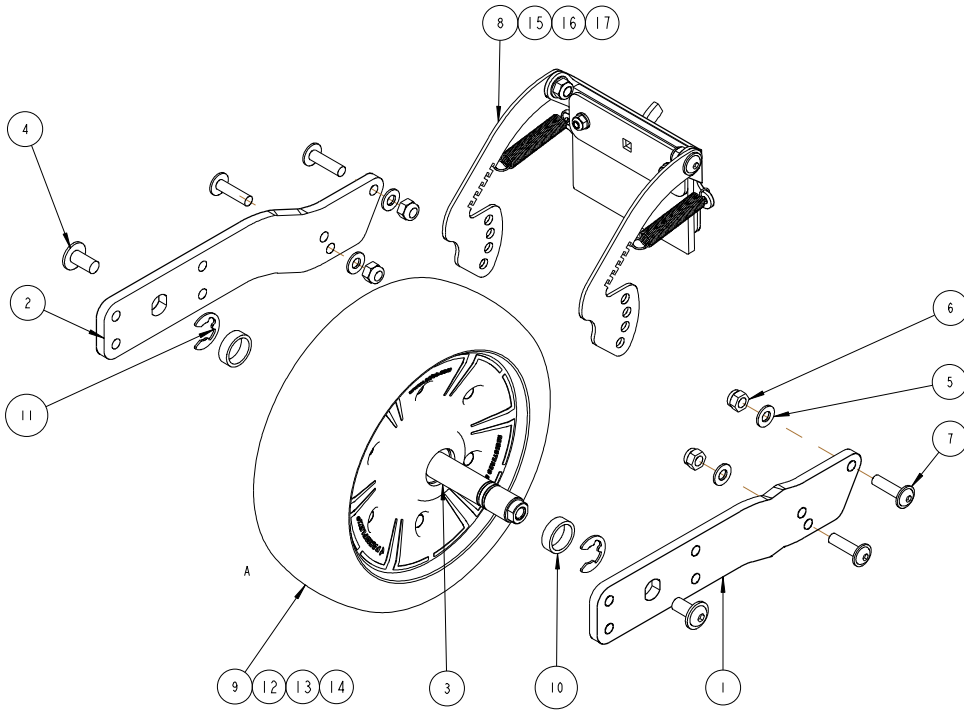

NARROW WHEEL KIT OPTIONS

NUM	QTY	PART NUMBER	DESCRIPTION
1	1	S69-00563	2020 LH CHASSIS EXT
2	1	S69-00564	2020 RH CHASSIS EXT
3	1	S69-00350	X SERIES NARROW AXLE
4	2	S23-00060	M10X 20 FLANGED DOME HEAD
5	4	SHW2311089	M8 FORM A
6	4	SHW2303092	M8 NYLOC NUT
7	4	S23-00030	M8X30 FLANGED DOME HEAD
8	1	S77-00334	2020 NRW RUBBER SCRAPER KIT
9	1	S57-00016	WHEEL 250 X 80mm FARMFLEX CURVED
10	2	S69-00152	BOSS, SPACER 1D21 X OD26 X 8L
11	2	SHW2217040	E RING CODE 0150
12	1	SHW5700422	MZP WHEEL
13	1	SHW7703705	120 STAINLESS WHEEL
14	1	SHW7704454	120C WHEEL ASSY
15	1	S77-00426	NARROW RUBBER SCRAPER KIT
16	1	S77-00335	NARROW PLASTIC SCRAPER KIT
17	1	S77-00340	NRW CAGE SCRAPER KIT

ASSEMBLIES:

- A S77-00385-80FZP C/W SCRAPER KIT
- B S77-00427-145FZP C/W SCRAPER KIT
- C S77-00391-120STST C/W SCRAPER KIT
- D S77-00517-120 CAGE C/W SCRAPER KIT