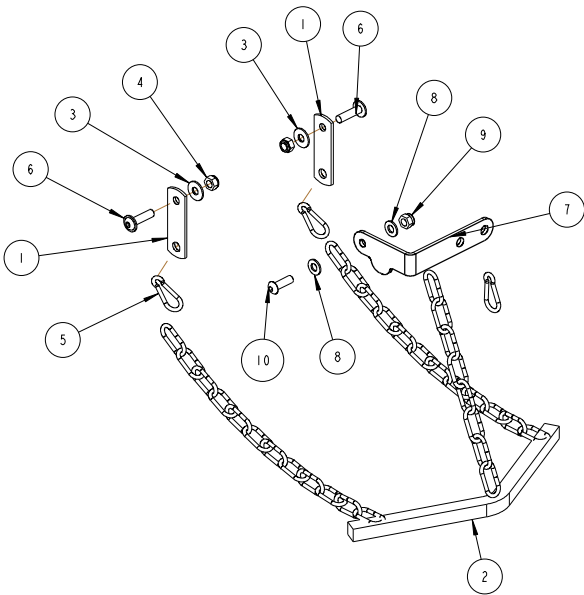

8.0 COULTERS

9.0 FANS

10.0 LANDWHEELS

11.0 OTHER

X-SERIES HEADSTOCK ASSY

NUM	QTY	PART NUMBER	DESCRIPTION
1	1	S74-00269	2020 HDSTK W/A2020 HDSTK W/A
2	2	S20-00012	BUSH
3	2	S69-00345	BOSS, PA2020 CS BOSS 20MM SHAFT
4	2	S23-00036	SCREW
5	2	S69-00346	BOSS, PA2020 M12 PIVOT
6	1	S69-00621	2020 PIPE BKT
7	2	S23-00002	SCREW
8	1	S64-00101	RUBBER GROMMET 44.41D 1.6 SHEET
9	1	S77-00569	100 TOOLBAR MOUNTING

S77-00329
SINGLE ARM LOLINE KIT

S77-00329
DOUBLE ARM COVERER KIT LOLINE

S77-00351
DOUBLE ARM COVERER KIT HILINE

DRAG COVERERS

NUM	QTY	PART NUMBER	DESCRIPTION
1	2	SHW6903175	MOUNTING PLATE
2	1	S74-00239	PA2.5 3 CHAIN WIDE DRAG COVERER W/A
3	2	SHW2311134	WASHER
4	2	SHW2303108	NUT
5	3	S64-00120	4MM CARBINE HOOK
6	2	S23-00030	SCREW
7	1	S69-00619	X SERIES DC 3RD CHAIN BKT
8	2	SHW2311089	WASHER
9	1	SHW2303092	NUT
10	1	SHW2377082	SCREW
11	1	SHW7403740	190 DRAG COVERER