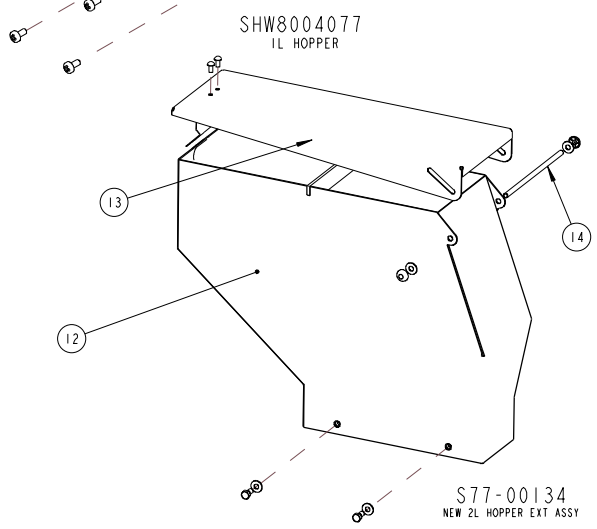

NUM	QTY	PART NUMBER	DESCRIPTION
1	1	S69-00540	MACHINED TURNTABLE - CLUTCH
2	1	SHW1502001	CROWNWHEEL 45T
3	3	SHW6409339	DOWN STEEL PIN
4	3	SHW2357022	SCREW
5	1	SHW2215253	TENSION PIN
6	1	SHW2377082	SCREW
7	1	S69-00288	MACHINED, 785 MU TURNTABLE
8	1	SHW2377084	SCREW

S77-00315
CLUTCHED TURNTABLE ASSY

SHW7702879
E DRIVE TURNTABLE ASSY

HOPPER KITS

NUM	QTY	PART NUMBER	DESCRIPTION
1	1	S74-00089	2L HOPPER NEW STYLE
2	1	SHW7702689	2L HOPPER LID ASSY
3	1	S69-01051	HOPPER HINGE PIN 96MM
4	2	SHW2311132	WASHER
5	2	S22-00016	STARLOCK
6	2	SHW2212570	POP RIVET AD612SB
7	8	SHW2357022	SCREW
8	1	S69-00111	SEED HOPPER EPDM GASKET
9	1	S74-00090	1L SLIMLINE HOPPER NEW STYLE
10	1	SHW7702688	1L HOPPER LID - ASSY
11	1	S69-01052	HOPPER HINGE PIN
12	1	S74-00132	NEW 2L HOPPER EXTENSION
13	1	SHW6902271	HOPPER LID
14	1	SHW6903012	HOPPER HINGE PIN
15	1	S74-00133	NEW 1L HOPPER EXTENSION
16	1	SHW6902271	HOPPER LID