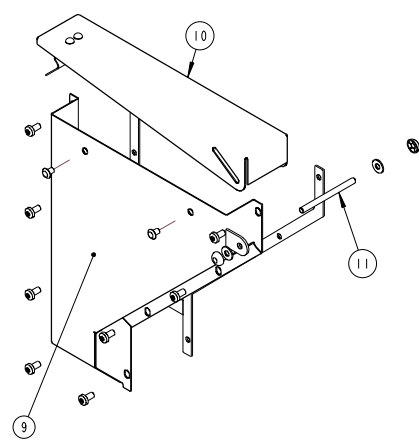

NUM	QTY	PART NUMBER	DESCRIPTION
1	1	S69-00540	MACHINED TURNTABLE - CLUTCH
2	1	SHW1502001	CROWNWHEEL 45T
3	3	SHW6409339	DOWN STEEL PIN
4	3	SHW2357022	SCREW
5	1	SHW2215253	TENSION PIN
6	1	SHW2377082	SCREW
7	1	S69-00288	MACHINED, 785 MU TURNTABLE
8	1	SHW2377084	SCREW

S77-00315
CLUTCHED TURNTABLE ASSY

SHW7702879
E DRIVE TURNTABLE ASSY

HOPPER KITS

NUM	QTY	PART NUMBER	DESCRIPTION
1	1	S74-00089	2L HOPPER NEW STYLE
2	1	SHW7702689	2L HOPPER LID ASSY
3	1	S69-01051	HOPPER HINGE PIN 96MM
4	2	SHW2311132	WASHER
5	2	S22-00016	STARLOCK
6	2	SHW2212570	POP RIVET AD612SB
7	8	SHW2357022	SCREW
8	1	S69-00111	SEED HOPPER EPDM GASKET
9	1	S74-00090	1L SLIMLINE HOPPER NEW STYLE
10	1	SHW7702688	1L HOPPER LID - ASSY
11	1	S69-01052	HOPPER HINGE PIN
12	1	S74-00132	NEW 2L HOPPER EXTENSION
13	1	SHW6902271	HOPPER LID
14	1	SHW6903012	HOPPER HINGE PIN
15	1	S74-00133	NEW 1L HOPPER EXTENSION
16	1	SHW6902271	HOPPER LID