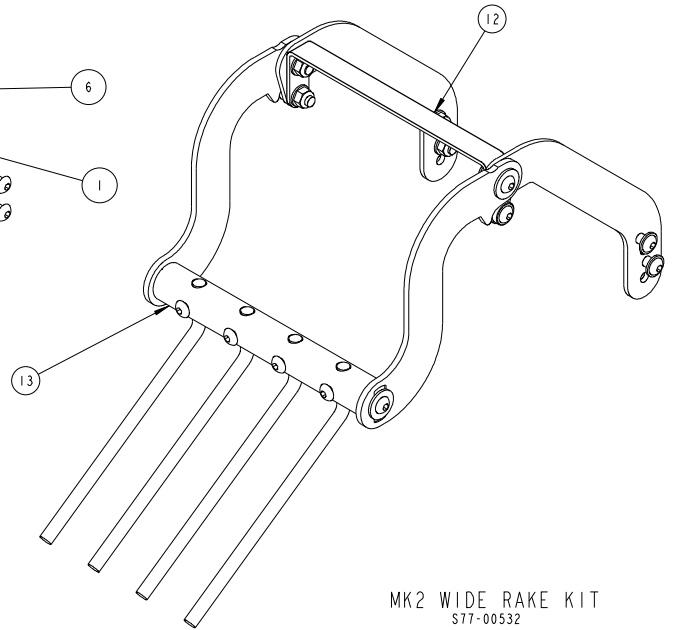

FURTHER OPTIONS:

PART NUMBER	DESCRIPTION
S77-00518	STRAIGHT 100MM FERT CHUTE KIT

NUM	QTY	PART NUMBER	DESCRIPTION
1	2	S69-00347	PROFILE, PA2020 SCRAPER SIDE
2	1	S69-00584	2020 NRW SCRAPER SWING PLATE
3	2	S23-00031	SCREW
4	2	S69-00399	PROFILE, PA2.5 SCRAPER PIVOT SPACER
5	2	SHW2311111	WASHER
6	6	SHW2303108	NUT
7	1	S69-00588	2020 NRW PLASTIC SCRAPER
8	2	S27-00007	EXTENSION SPRING 76mm CLOSED
9	1	S77-00333	2020 NRW SCRAPER CLAMP KIT
10	1	SHW2311369	WASHER
11	1	SHW2303165	Wing Nut M8 BZP
12	1	SHW2306464	COACH BOLT
13	8	SHW2311089	WASHER
14	4	SHW2377082	SCREW
15	1	S69-00585	NARROW RUBBER SCRAPER
16	1	S69-00586	NARROW SCRAPER CLAMP PLATE
17	2	SHW2311088	WASHER
18	2	SHW2303107	NYLOC THIN
19	2	S69-00587	SCRAPER GUIDE PIN

NUM	QTY	PART NUMBER	DESCRIPTION
1	2	S69-00594	2020 RAKE BKT
2	2	S69-00818	MK2 RAKE SIDE ARM
3	1	S69-00819	NRW RAKE CROSS
4	3	S69-00477	BAR, PA2020 RAKE TINE
5	5	SHW2377079	SCREW
6	4	S69-00569	2020 PIVOT SPACER
7	4	SHW2311369	WASHER
8	1	S69-00595	2020 RAKE CROSS BRACE
9	12	SHW2311089	WASHER
10	8	SHW2303108	NUT
11	8	SHW2377082	SCREW
12	1	S69-00654	WIDE RAKE CROSS BRACE
13	1	S69-00820	WIDE RAKE CROSS