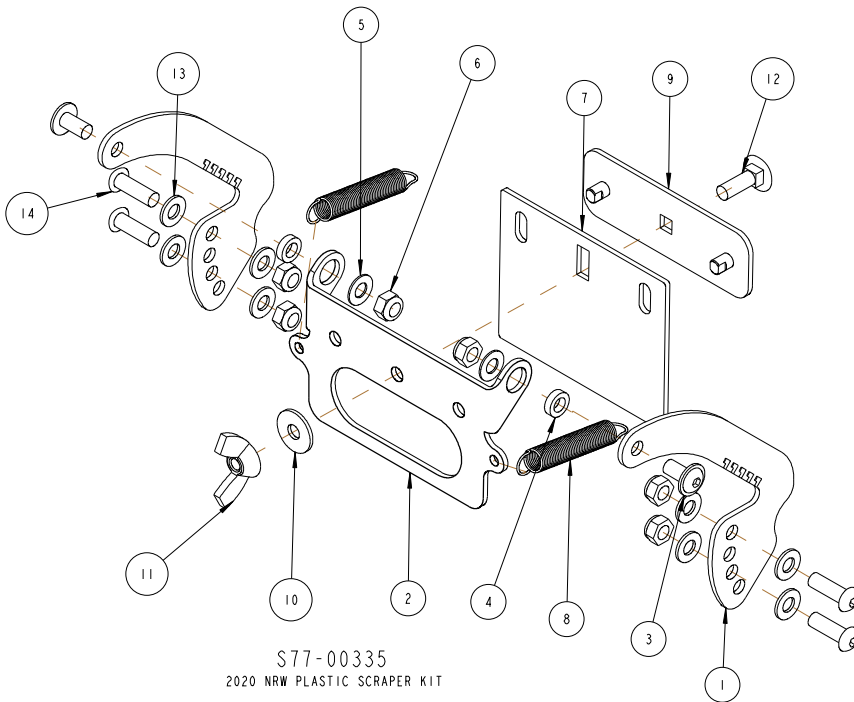

NUM	QTY	PART NUMBER	DESCRIPTION
1	2	S69-00347	PROFILE, PA2020 SCRAPER SIDE
2	1	S69-00584	2020 NRW SCRAPER SWING PLATE
3	2	S23-00031	SCREW
4	2	S69-00399	PROFILE, PA2.5 SCRAPER PIVOT SPACER
5	2	SHW2311111	WASHER
6	6	SHW2303108	NUT
7	1	S69-00588	2020 NRW PLASTIC SCRAPER
8	2	S27-00007	EXTENSION SPRING 76mm CLOSED
9	1	S77-00333	2020 NRW SCRAPER CLAMP KIT
10	1	SHW2311369	WASHER
11	1	SHW2303165	Wing Nut M8 BZP
12	1	SHW2306464	COACH BOLT
13	8	SHW2311089	WASHER
14	4	SHW2377082	SCREW
15	1	S69-00585	NARROW RUBBER SCRAPER
16	1	S69-00586	NARROW SCRAPER CLAMP PLATE
17	2	SHW2311088	WASHER
18	2	SHW2303107	NYLOC THIN
19	2	S69-00587	SCRAPER GUIDE PIN