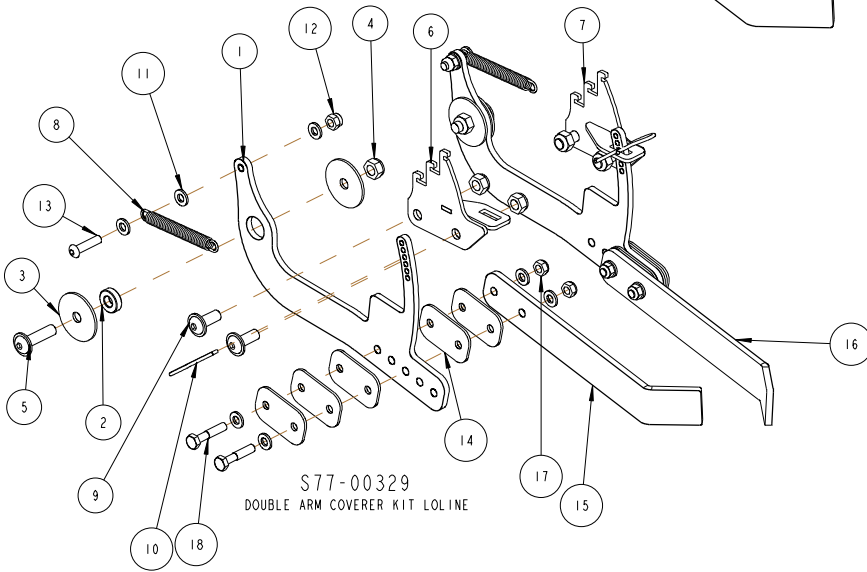

ARM COVERER KITS

NUM	QTY	PART NUMBER	DESCRIPTION
1	2	S69-00579	2020 UPPER SCRAPER ARM
2	2	S69-00569	2020 PIVOT SPACER
3	4	S69-00570	2020 LARGE SUPPORT WASHER
4	6	SHW2303108	NUT
5	2	S23-00030	SCREW
6	1	S74-00279	2020 LH AC LIMIT W/A
7	1	S74-00280	2020 RH AC LIMIT W/A
8	2	SHW2702053	JOCKEY SPRING
9	4	S23-00048	M8X20 FLANGED DOME HEAD
10	2	SHW2316031	R CLIP
11	14	SHW2311088	WASHER
12	2	SHW2303091	NUT
13	2	S23-00044	SCREW
14	10	S69-00580	2020 AC SPACER SHIM
15	1	S69-00581	2020 LH LOLINE AC
16	1	S69-00582	2020 RH LOLINE AC
17	4	SHW2303107	NUT
18	4	SHW2306016	BOLT
19	1	S69-00612	2020 LH HILINE AC
20	1	S69-00613	2020 RH HILINE AC

S77-00329
DOUBLE ARM COVERER KIT LOLINE