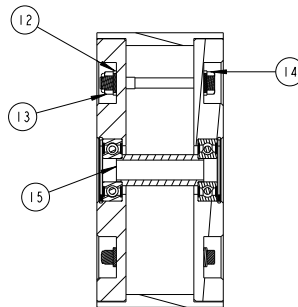

NUM	QTY	PART NUMBER	DESCRIPTION
1	1	S77-00601	MK2 LARGE ZP PW C/W BRG KIT
2	1	S77-00603	MK2 ZP PW C/W BRG KIT
3	1	S77-00606	MK2 145 STST PW C/W BRG KIT
4	1	S77-00707	LARGE STST CONCAVE
5	1	S77-00725	65MM WIDE PW C/W BRG KIT
6	1	S77-00352	80MM PW C/W BRG KIT
7	1	S69-00919	MK2 PRESS WHEEL CENTRE HUB
8	1	SHW2820017	PRESS WHEEL TYRE
9	1	SHW2820016	PRESS WHEEL TYRE
10	2	SHW1901101	BEARING
11	2	SHW2217206	INTERNAL CIRCLIP
12	8	SHW2311088	WASHER
13	4	SHW2303107	NYLOC NUT
14	4	S23-00050	BOLT
15	1	S69-00728	SPACER
16	2	S69-00977	NARROW PRESS WHEEL HANGER
17	4	S23-00009	BOLT
18	2	S69-01015	WIDE PRESS WHEEL HANGER
19	1	S69-00122	SPACER
20	1	S77-00739	LARGE STST P/W C/W BRG KIT