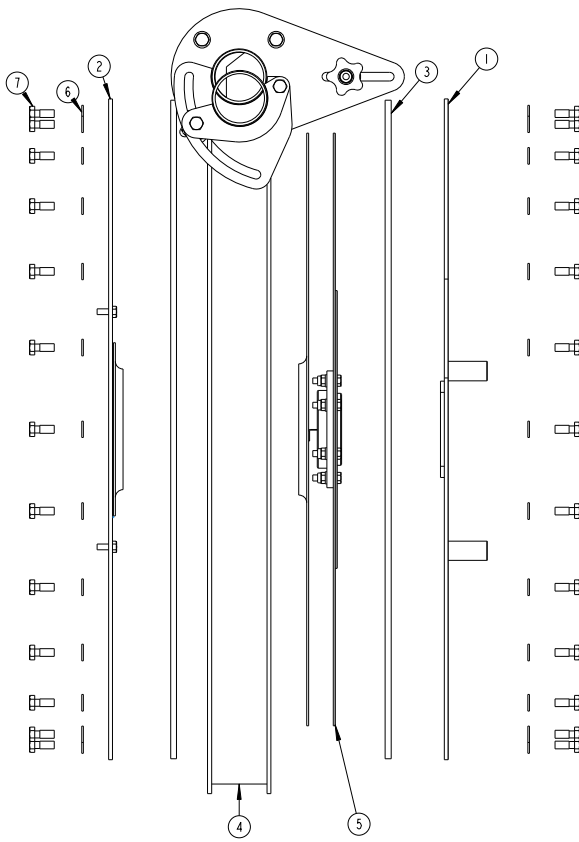

1	S74-00432	SLIMLINE FAN HOUSING BACKPLATE WELDED BOSSES	1
2	S69-00773	26 RIB FAN COVER PLATE	1
3	S69-00776	26 RIB FAN GASKET	2
4	S74-00373	26 RIB WELDED FAN CASE	1
5	S48-00015	26 RIB FAN IMPELLER-TAPERLOCK	1
6	SHW2311089	WASHER	59
7	SHW2309047	BOLT	48
8	SHW6902526	VACCUM BAFFLE GUIDE	1
9	SHW7403439	VACCUM BAFFLE PLATE W/A	1
10	SHW7403438	PERSSURE OUTLET	1
11	SHW2309048	METRIC BOLT	4
12	SHW2303092	NYLOC NUT	4
13	SHW6404026	HANDWHEEL	2
14	SHW7403440	PRESSURE ADJUSTER	1
15	SHW2303092	METRIC NYLOC NUT	1

S69-00866