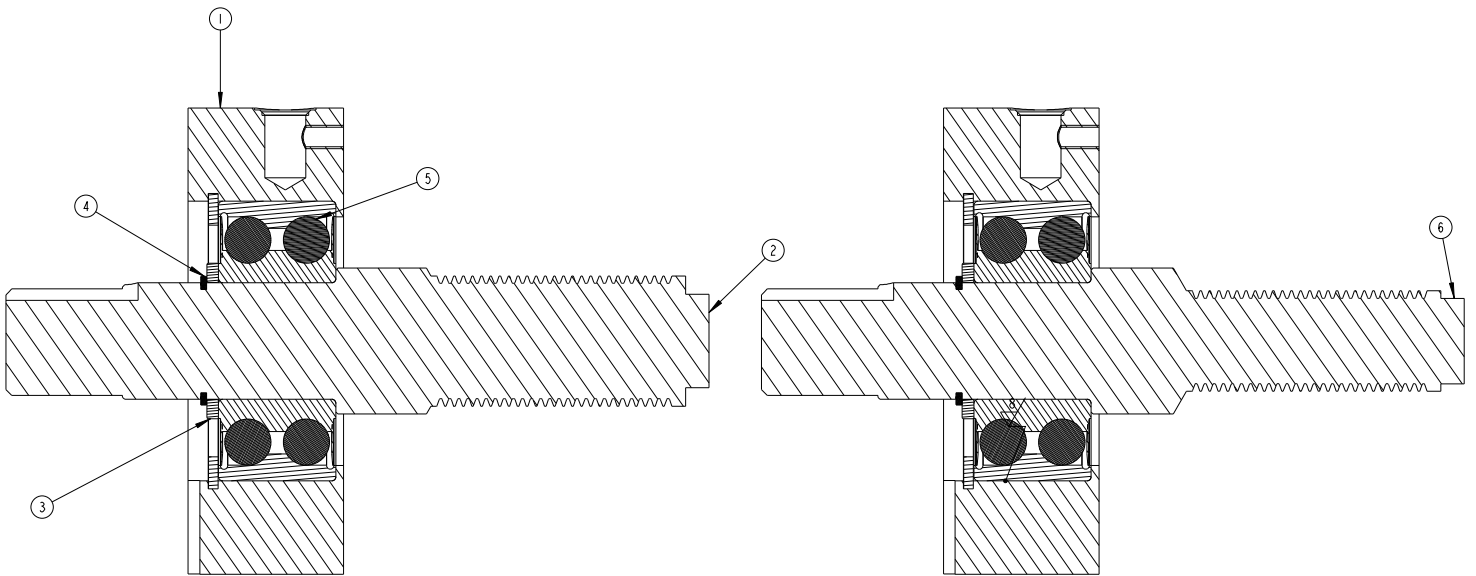

FAN INPUT SHAFTS

NUM	QTY	PART NUMBER	DESCRIPTION
1	1	S77-00559	SLIMLINE FAN BEARING HOUSING ASSY
2	1	S69-00866	SLIMLINE FAN DRIVE SHAFT LARGE FAN
3	1	S69-00867	SLIMLINE FAN DRIVE SHAFT BEARING SPACER
4	1	SHW2217034	CIRCLIP
5	1	S19-00009	BEARING
6	1	S69-00973	SLIMLINE FAN DRIVE SHAFT SMALL FAN

SLIMLINE DRIVE SHAFT LARGE FAN ASSY

S77-00560

SLIMLINE DRIVE SHAFT SMALL FAN ASSY

S77-00682