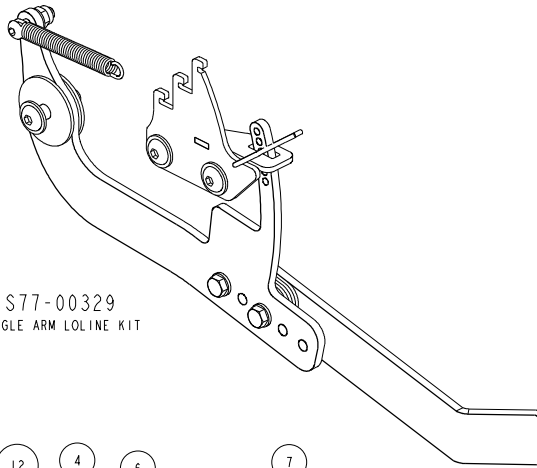

ARM COVERER KITS

NUM	QTY	PART NUMBER	DESCRIPTION
1	2	S69-00579	2020 UPPER SCRAPER ARM
2	2	S69-00569	2020 PIVOT SPACER
3	4	S69-00570	2020 LARGE SUPPORT WASHER
4	6	SHW2303108	NUT
5	2	S23-00030	SCREW
6	1	S74-00279	2020 LH AC LIMIT W/A
7	1	S74-00280	2020 RH AC LIMIT W/A
8	2	SHW2702053	JOCKEY SPRING
9	4	S23-00048	M8X20 FLANGED DOME HEAD
10	2	SHW2316031	R CLIP
11	14	SHW2311088	WASHER
12	2	SHW2303091	NUT
13	2	S23-00044	SCREW
14	10	S69-00580	2020 AC SPACER SHIM
15	1	S69-00581	2020 LH LOLINE AC
16	1	S69-00582	2020 RH LOLINE AC
17	4	SHW2303107	NUT
18	4	SHW2306016	BOLT
19	1	S69-00612	2020 LH HILINE AC
20	1	S69-00613	2020 RH HILINE AC

S77-00329
SINGLE ARM LOLINE KIT