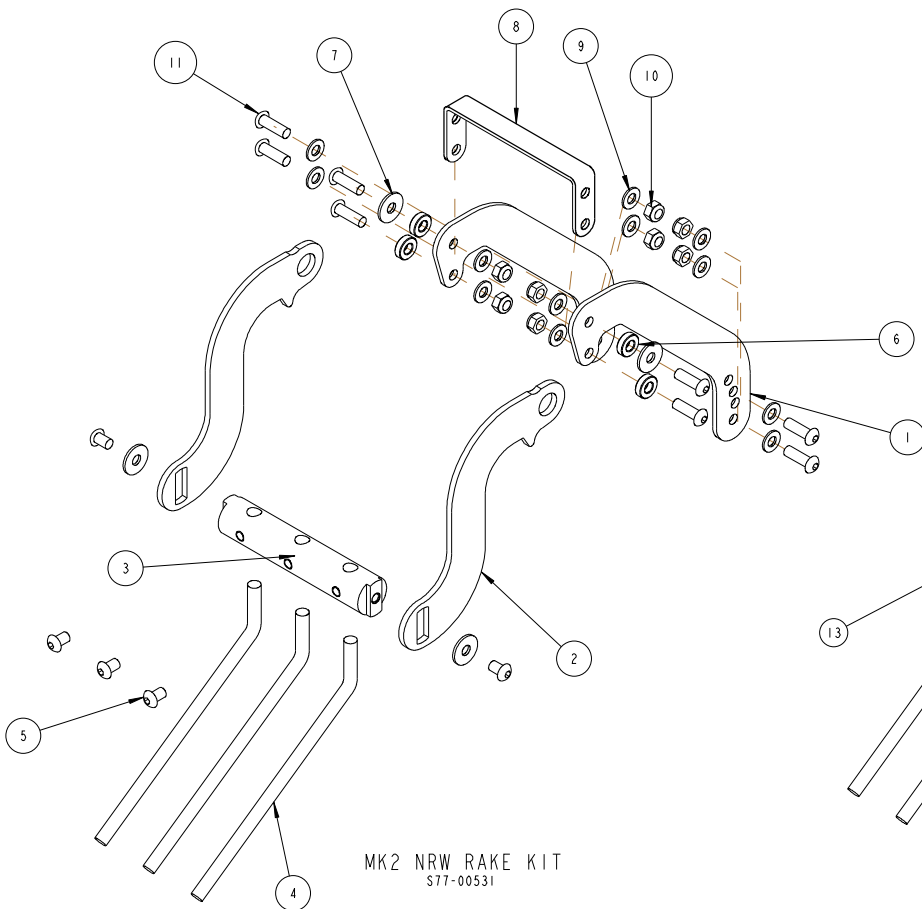

8.0 COULTERS

9.0 FANS

10.0 LANDWHEELS

11.0 OTHER

X-SERIES HEADSTOCK ASSY

NUM	QTY	PART NUMBER	DESCRIPTION
1	1	S74-00269	2020 HDSTK W/A2020 HDSTK W/A
2	2	S20-00012	BUSH
3	2	S69-00345	BOSS, PA2020 CS BOSS 20MM SHAFT
4	2	S23-00036	SCREW
5	2	S69-00346	BOSS, PA2020 M12 PIVOT
6	1	S69-00621	2020 PIPE BKT
7	2	S23-00002	SCREW
8	1	S64-00101	RUBBER GROMMET 44.41D 1.6 SHEET
9	1	S77-00569	100 TOOLBAR MOUNTING

FURTHER OPTIONS:

PART NUMBER	DESCRIPTION
S77-00518	STRAIGHT 100MM FERT CHUTE KIT

NUM	QTY	PART NUMBER	DESCRIPTION
1	2	S69-00347	PROFILE, PA2020 SCRAPER SIDE
2	1	S69-00584	2020 NRW SCRAPER SWING PLATE
3	2	S23-00031	SCREW
4	2	S69-00399	PROFILE, PA2.5 SCRAPER PIVOT SPACER
5	2	SHW2311111	WASHER
6	6	SHW2303108	NUT
7	1	S69-00588	2020 NRW PLASTIC SCRAPER
8	2	S27-00007	EXTENSION SPRING 76mm CLOSED
9	1	S77-00333	2020 NRW SCRAPER CLAMP KIT
10	1	SHW2311369	WASHER
11	1	SHW2303165	Wing Nut M8 BZP
12	1	SHW2306464	COACH BOLT
13	8	SHW2311089	WASHER
14	4	SHW2377082	SCREW
15	1	S69-00585	NARROW RUBBER SCRAPER
16	1	S69-00586	NARROW SCRAPER CLAMP PLATE
17	2	SHW2311088	WASHER
18	2	SHW2303107	NYLOC THIN
19	2	S69-00587	SCRAPER GUIDE PIN

NUM	QTY	PART NUMBER	DESCRIPTION
1	2	S69-00594	2020 RAKE BKT
2	2	S69-00818	MK2 RAKE SIDE ARM
3	1	S69-00819	NRW RAKE CROSS
4	3	S69-00477	BAR, PA2020 RAKE TINE
5	5	SHW2377079	SCREW
6	4	S69-00569	2020 PIVOT SPACER
7	4	SHW2311369	WASHER
8	1	S69-00595	2020 RAKE CROSS BRACE
9	12	SHW2311089	WASHER
10	8	SHW2303108	NUT
11	8	SHW2377082	SCREW
12	1	S69-00654	WIDE RAKE CROSS BRACE
13	1	S69-00820	WIDE RAKE CROSS