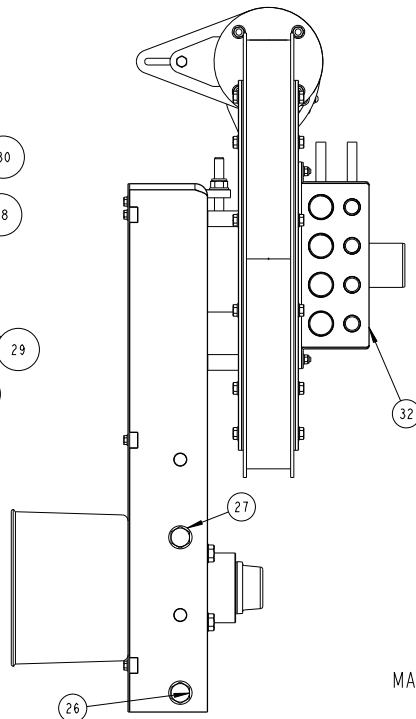

SLIMLINE FAN DRIVE SHAFT LARGE FAN

S69-00866

SMALL SLIMLINE FAN KITS

SMALL SLIMLINE 12 PORT MANIFOLD
S77-00555

SMALL SLIMLINE 8 PORT MANIFOLD
S77-00710

NUM	QTY	PART NUMBER	DESCRIPTION
1	1	S74-00431	SLIMLINE FAN MAIN CASING FABRICATION
2	1	S77-00558	SLIMLINE FAN PTO INPUT BRG HOUSING
3	4	SHW2311113	WASHER
4	4	SHW2309079	BOLT
5	1	S77-00554	PTO DRIVEN FAN INPUT SHAFT ASSY
6	1	SHW2311094	WASHER
7	1	SHW2303079	CASTLE NUT
8	1	SHW2214057	SPLIT PIN
9	1	S77-00682	SLIMLINE DRIVE SHAFT SMALL FAN ASSY
10	1	S69-00869	SLIMLINE FAN ADJUSTER ROD
11	1	S22-00015	DOG POINT SCREW
12	1	S64-00158	SKF ECB 505 BEARING COVER
13	1	S77-00623	SMALL SLIMLINE FAN FULL BLOWER HOUSING WITH ROTOR
14	4	SHW2311370	WASHER
15	4	SHW2309063	BOLT
16	1	S69-00868	SLIMLINE FAN ADJUSTER SLIDE PLATE
17	4	SHW2306072	BOLT
18	4	SHW2303093	NUT
19	1	S13-00001	SLIMLINE FAN DRIVE BELT 26 RIB PJ1397
20	1	SHW2211091	WASHER
21	1	SHW2303128	M12 PHILIDAS NUT
22	1	SHW6413059	8X7X38 WHEEL CENTRE DRIVE KEY
23	1	S77-00563	SLIMLINE FAN BELT AND PTO GUARD ASSY
24	7	SHW2311133	WASHER
25	7	SHW2309033	BOLT
26	4	SHW2309094	BOLT
27	4	SHW2311114	WASHER
28	1	S69-00921	STANDARDISED MANIFOLD GASKET
29	1	SHW7403444	12 PORT MANIFOLD
30	6	SHW2311088	WASHER
31	6	SHW2303107	NUT
32	1	S74-00483	STANDARD 8 OUTLET MANIFOLD