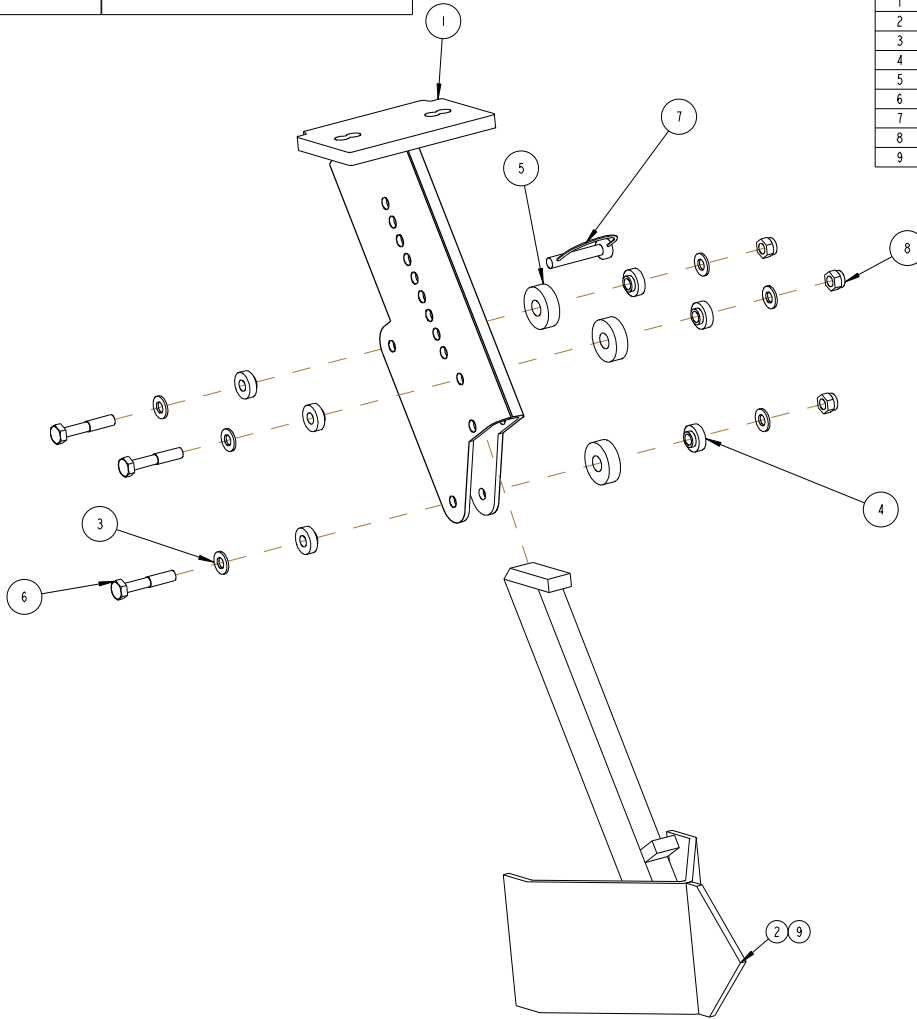

CLOD DEFLECTORS

NUM	QTY	PART NUMBER	DESCRIPTION
1	1	SHW7404457	CLOD DEFLECTOR TRACK
2	1	SHW7404458	150 CLOD DEFLECTOR
3	6	SHW2311089	WASHER
4	6	SHW6904132	BEARING SPACER
5	3	SHW1901101	6201-2RS BALL BEARING
6	3	SHW2306039	BOLT
7	1	S64-00099	8MM WIRE LOCK PIN
8	3	SHW2303092	NUT
9	1	SHW7404497	190 CLOD DEFLECTOR

ASSEMBLIES		
SHW7704140	150 CLOD DEFLECTOR	
SHW7704165	190 CLOD DEFLECTOR