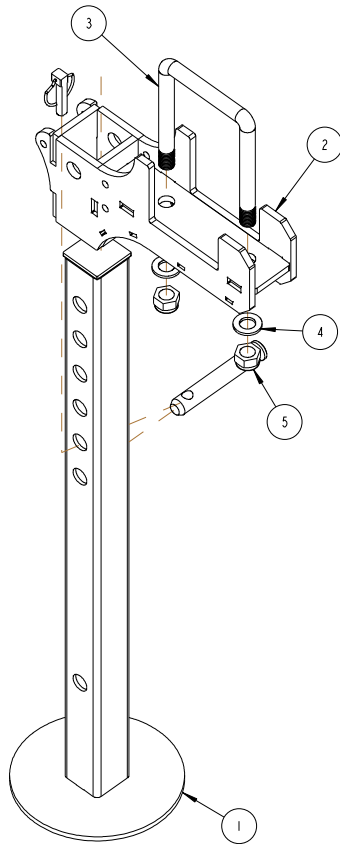

PARKING STAND KITS

NUM	QTY	PART NUMBER	DESCRIPTION
1	1	SHW7703501	PARKING STAND ASSY
2	1	S74-00173	HD PARKING STAND W/A
3	1	SHW7002006	YOKE BAR U BOLT (100X100)
4	2	SHW2311092	WASHER
5	2	SHW2303095	NUT
6	1	SHW7402141	STAND UPRIGHT WA
7	1	SHW6902100	STAND HANDLE
8	2	SHW2303009	NUT
9	1	S74-00172	PARKING STAND WA
10	2	SHW2311114	WASHER
11	1	SHW7402238	SUPPORT PIN WA
12	1	SHW2316033	R-CLIP
13	1	SHW2311217	SPRING WASHER
14	1	SHW6402018	PLASTIC PLUG

HD PARKING STAND KIT
S77-00177