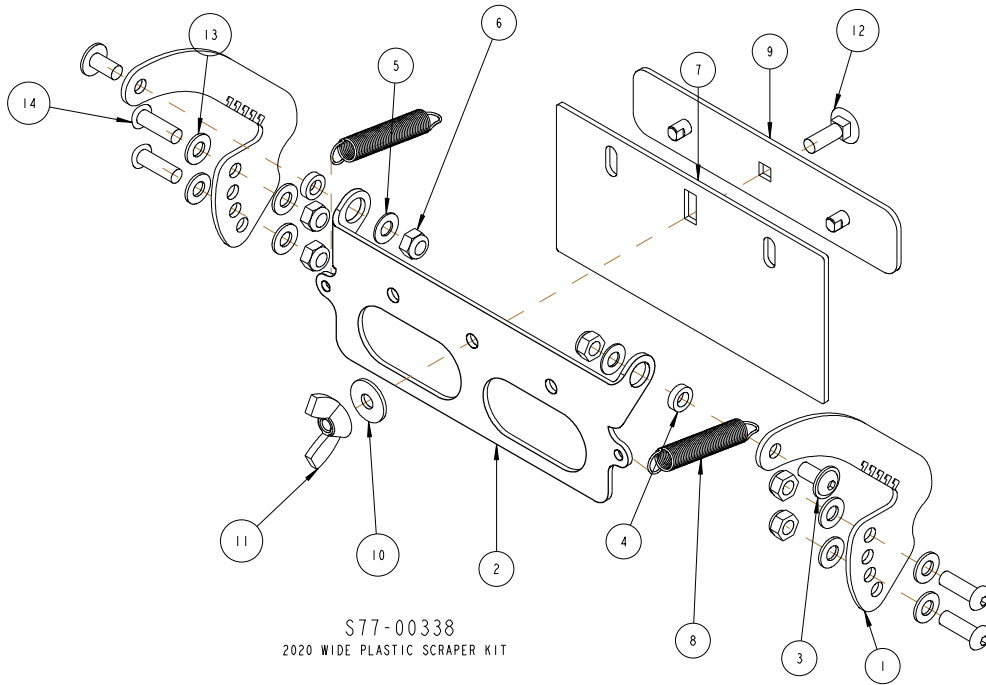

S77-00336
2020 WIDE SCRAPER CLAMP KIT

S77-00338
2020 WIDE PLASTIC SCRAPER KIT

NUM	QTY	PART NUMBER	DESCRIPTION
1	2	S69-00347	PROFILE, PA2020 SCRAPER SIDE
2	1	S69-00589	2020 WIDE SCRAPER SWING PLATE
3	2	S23-00031	SCREW
4	2	S69-00399	PROFILE, PA2.5 SCRAPER PIVOT SPACER
5	2	SHW2311111	WASHER
6	6	SHW2303108	NUT
7	1	S69-00592	2020 WIDE PLASTIC SCRAPER
8	2	S27-00007	EXTENSION SPRING 76mm CLOSED
9	1	S77-00336	2020 WIDE SCRAPER CLAMP KIT
10	1	SHW2311369	WASHER
11	1	SHW2303165	Wing Nut M8 BZP
12	1	SHW2306464	COACH BOLT
13	8	SHW2311089	WASHER
14	4	SHW2377082	SCREW
15	1	S69-00590	WIDE RUBBER SCRAPER
16	1	S69-00591	WIDE SCRAPER CLAMP PLATE
17	2	SHW2311088	WASHER
18	2	SHW2303107	NYLOC THIN
19	2	S69-00587	SCRAPER GUIDE PIN