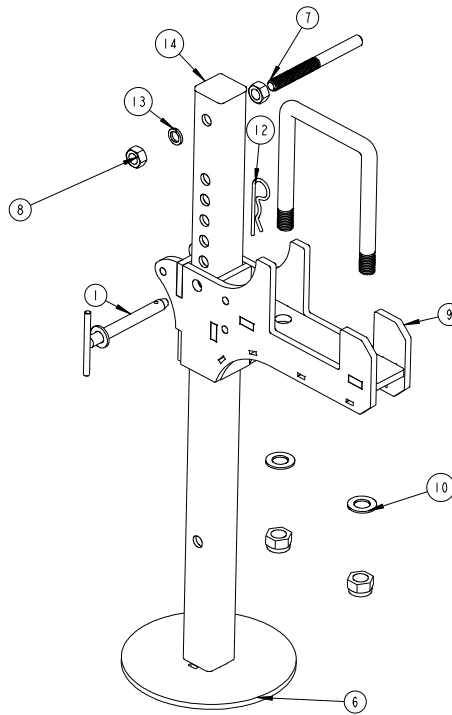

PARKING STAND KIT
S77-00176