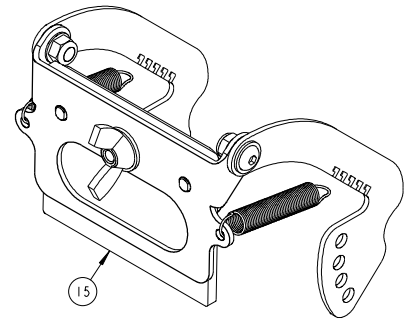

STRAIGHT 65MM FERT CHUTE KIT

NUM	QTY	PART NUMBER	DESCRIPTION
1	1	S69-00736	MU FERT BKT
2	1	S74-00338	65mm STRAIGHT CHUTE W/A
3	2	SHW2311088	WASHER
4	1	SHW2303091	NUT
5	1	SHW2306014	BOLT
6	1	SHW2311089	WASHER
7	1	SHW2303092	NUT
8	1	S69-00528	MU M8 FIXING

FURTHER OPTIONS:

PART NUMBER	DESCRIPTION
S77-00518	STRAIGHT 100MM FERT CHUTE KIT

NUM	QTY	PART NUMBER	DESCRIPTION
1	2	S69-00347	PROFILE, PA2020 SCRAPER SIDE
2	1	S69-00584	2020 NRW SCRAPER SWING PLATE
3	2	S23-00031	SCREW
4	2	S69-00399	PROFILE, PA2.5 SCRAPER PIVOT SPACER
5	2	SHW2311111	WASHER
6	6	SHW2303108	NUT
7	1	S69-00588	2020 NRW PLASTIC SCRAPER
8	2	S27-00007	EXTENSION SPRING 76mm CLOSED
9	1	S77-00333	2020 NRW SCRAPER CLAMP KIT
10	1	SHW2311369	WASHER
11	1	SHW2303165	Wing Nut M8 BZP
12	1	SHW2306464	COACH BOLT
13	8	SHW2311089	WASHER
14	4	SHW2377082	SCREW
15	1	S69-00585	NARROW RUBBER SCRAPER
16	1	S69-00586	NARROW SCRAPER CLAMP PLATE
17	2	SHW2311088	WASHER
18	2	SHW2303107	NYLOC THIN
19	2	S69-00587	SCRAPER GUIDE PIN