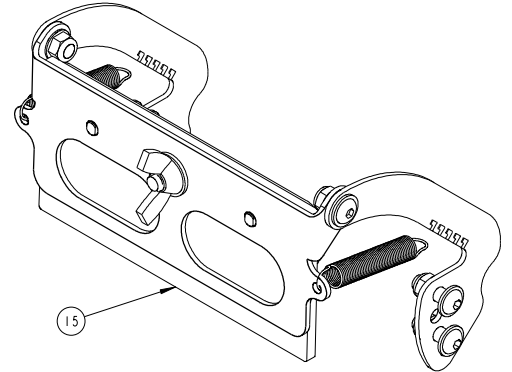

WIDE SCRAPER KITS

S77-00336
2020 WIDE SCRAPER CLAMP KIT

S77-00338
2020 WIDE PLASTIC SCRAPER KIT

NUM	QTY	PART NUMBER	DESCRIPTION
1	2	S69-00347	PROFILE, PA2020 SCRAPER SIDE
2	1	S69-00589	2020 WIDE SCRAPER SWING PLATE
3	2	S23-00031	SCREW
4	2	S69-00399	PROFILE, PA2.5 SCRAPER PIVOT SPACER
5	2	SHW2311111	WASHER
6	6	SHW2303108	NUT
7	1	S69-00592	2020 WIDE PLASTIC SCRAPER
8	2	S27-00007	EXTENSION SPRING 76mm CLOSED
9	1	S77-00336	2020 WIDE SCRAPER CLAMP KIT
10	1	SHW2311369	WASHER
11	1	SHW2303165	Wing Nut M8 BZP
12	1	SHW2306464	COACH BOLT
13	8	SHW2311089	WASHER
14	4	SHW2377082	SCREW
15	1	S69-00590	WIDE RUBBER SCRAPER
16	1	S69-00591	WIDE SCRAPER CLAMP PLATE
17	2	SHW2311088	WASHER
18	2	SHW2303107	NYLOC THIN
19	2	S69-00587	SCRAPER GUIDE PIN