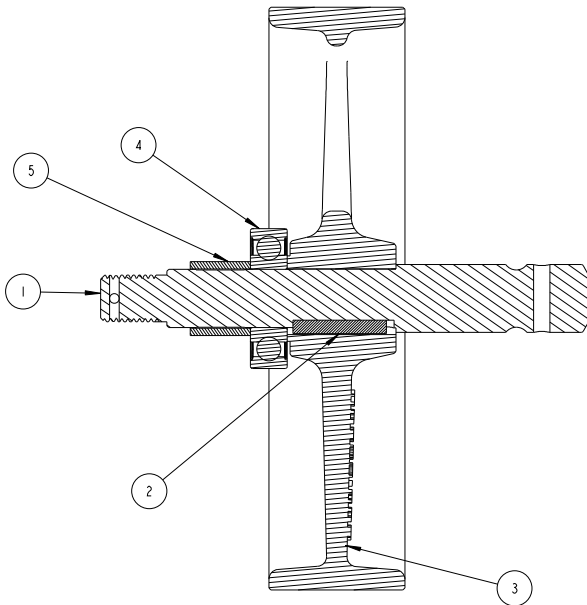

SLIMLINE DRIVE SHAFT LARGE FAN ASSY

S77-00560

SLIMLINE DRIVE SHAFT SMALL FAN ASSY

S77-00682

PULLEY, SHAFT AND BEARING HOUSING

NUM	QTY	PART NUMBER	DESCRIPTION
1	1	SHW6903046	PTO INPUT SHAFT
2	1	SHW6413057	DRIVE SHAFT KEY
3	1	S69-00864	MACHINED PTO SHAFT FAN PULLEY
4	1	SHW1901161	BALL BEARING
5	1	SHW6903049	PTO SHAFT BEARING SPACER
6	1	S69-00863	SLIMLINE FAN PTO BEARING HUB
7	1	SHW1901051	BEARING
7	1	SHW2217208	CIRCLIP