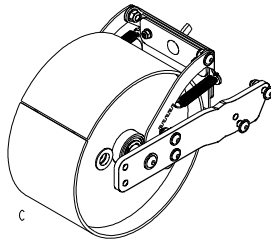

NARROW WHEEL KIT OPTIONS

NUM	QTY	PART NUMBER	DESCRIPTION
1	1	S69-00563	2020 LH CHASSIS EXT
2	1	S69-00564	2020 RH CHASSIS EXT
3	1	S69-00350	X SERIES NARROW AXLE
4	2	S23-00060	M10X 20 FLANGED DOME HEAD
5	4	SHW2311089	M8 FORM A
6	4	SHW2303092	M8 NYLOC NUT
7	4	S23-00030	M8X30 FLANGED DOME HEAD
8	1	S77-00334	2020 NRW RUBBER SCRAPER KIT
9	1	S57-00016	WHEEL 250 X 80mm FARMFLEX CURVED
10	2	S69-00152	BOSS, SPACER 1D21 X OD26 X 8L
11	2	SHW2217040	E RING CODE 0150
12	1	SHW5700422	MZP WHEEL
13	1	SHW7703705	120 STAINLESS WHEEL
14	1	SHW7704454	120C WHEEL ASSY
15	1	S77-00426	NARROW RUBBER SCRAPER KIT
16	1	S77-00335	NARROW PLASTIC SCRAPER KIT
17	1	S77-00340	NRW CAGE SCRAPER KIT

ASSEMBLIES:

- A S77-00385-80FZP C/W SCRAPER KIT
- B S77-00427-145FZP C/W SCRAPER KIT
- C S77-00391-120STST C/W SCRAPER KIT
- D S77-00517-120 CAGE C/W SCRAPER KIT