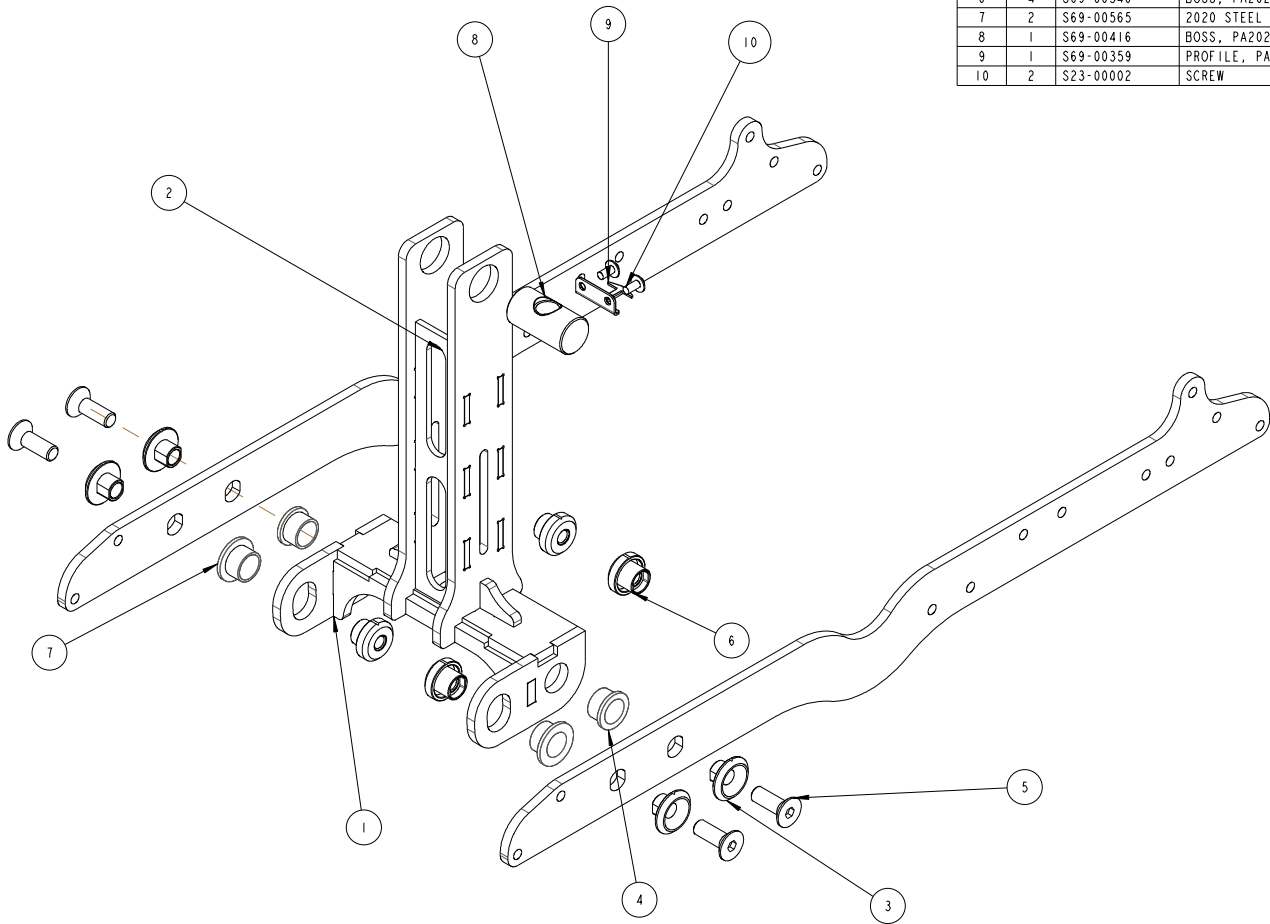

NUM	QTY	PART NUMBER	DESCRIPTION
1	1	S74-00288	2020 SLIDER/PIVOT WIDE W/A
2	2	S69-00562	2020 CHASSIS SIDE
3	4	S69-00345	BOSS, PA2020 CS BOSS 20MM SHAFT
4	2	S20-00012	BUSH
5	4	S23-00036	SCREW
6	4	S69-00346	BOSS, PA2020 M12 PIVOT
7	2	S69-00565	2020 STEEL PIVOT WEAR BUSH
8	1	S69-00416	BOSS, PA2020 BARREL NUT
9	1	S69-00359	PROFILE, PA2020 RULER MARKER
10	2	S23-00002	SCREW