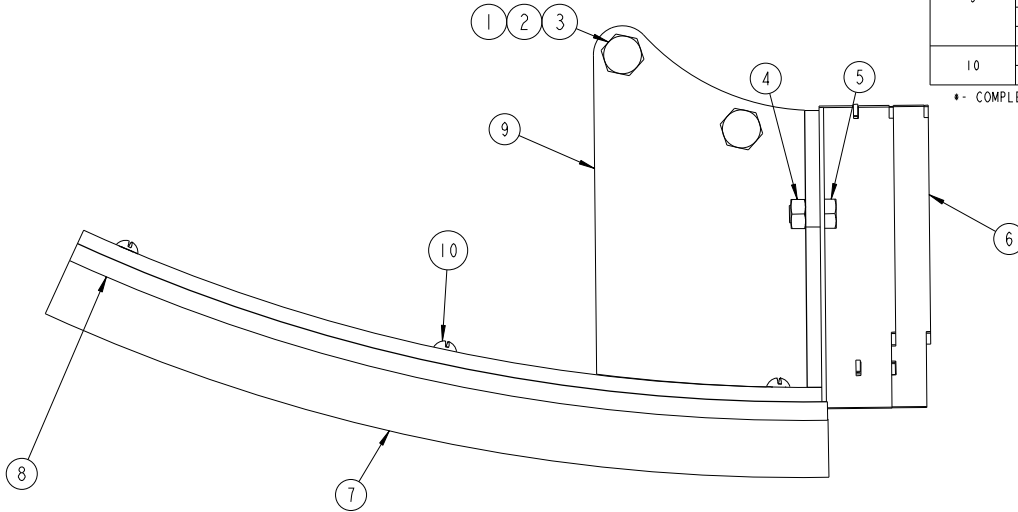

ASSEMBLIES :- THREE LINE CAST

- SHW7703515 65MM X 3 LINE NON STICK COULTER ASSEMBLY
- SHW7703517 75MM X 3 LINE NON STICK COULTER ASSEMBLY
- SHW7703917 100MM X 3 LINE NON STICK COULTER ASSEMBLY
- SHW7703521 125MM X 3 LINE NON STICK COULTER ASSEMBLY
- SHW7703523 150MM X 3 LINE NON STICK COULTER ASSEMBLY

1	SHW2306038	HEXAGON BOLT	2
2	SHW2303007	HEXAGON NUT	2
3	SHW6902652	COULTER SCREW SPACER	2
4	SHW2303006	HEXAGON NUT	2
5	SHW2309032	HEXAGON SCREW	2
6	SHW7403420	65MM X 2 LINE CHUTE	1
	SHW7403418	75MM X 2 LINE CHUTE	1
	SHW7403414	100MM X 2 LINE CHUTE	1
	SHW7403513	125MM X 2 LINE CHUTE	1
	SHW7403469	150MM X 2 LINE CHUTE	1
	SHW7403419	65MM X 3 LINE CHUTE	1
	SHW7403417	75MM X 3 LINE CHUTE	1
	SHW7403413	100MM X 3 LINE CHUTE	1
	SHW7403514	125MM X 3 LINE CHUTE	1
	SHW7403428	150MM X 3 LINE CHUTE	1
7	* SHW8010076	NS SHOE RIB-CAST IRON	2
	* SHW8010075	NS SHOE RIB-PLASTIC	2
8	SHW6903187	65MM X 2 LINE NS BASE	1
	SHW6903189	75MM X 2 LINE NS BASE	1
	SHW6903191	100MM X 2 LINE NS BASE	1
	SHW6903192	125MM X 2 LINE NS BASE	1
	SHW6903194	150MM X 2 LINE NS BASE	1
	SHW6903188	65MM X 3 LINE NS BASE	1
	SHW6903190	75MM X 3 LINE NS BASE	1
	SHW6903548	100MM X 3 LINE NS BASE	1
9	SHW6903193	125MM X 3 LINE NS BASE	1
	SHW6903195	150MM X 3 LINE NS BASE	1
	SHW7403462	65MM NS COULTER BODY	1
	SHW7403463	75MM NS COULTER BODY	1
	SHW7403464	100MM NS COULTER BODY	1
	SHW7403516	125MM NS COULTER BODY	1
10	SHW7403465	150MM NS COULTER BODY	1
	SHW2286008	SLOTTED HEAD SCREW	6
	SHW2309015	HEXAGON SCREW	6

*- COMPLETE WITH ITEM 10