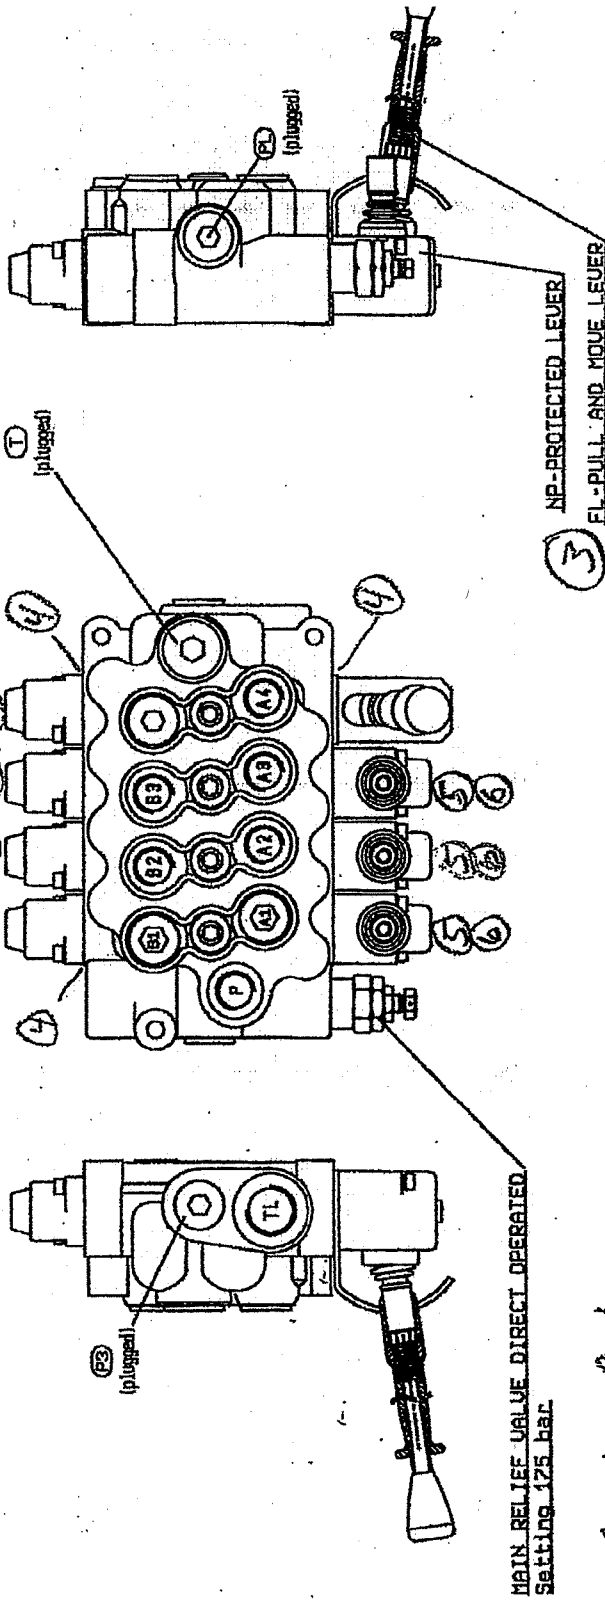

HD-10H-12H Shaver MFG# V-04-SP

Qty	Item	Service Parts Part Numbers	Description
1	1	UTD-G38DARV	Main relief valve
4	2	UTD-G38SCK	Spring Center kit
1	3	UTD-G38SL	Driver Lever Assy
4	4	UTD-G38SSK	Spool Seal kit
3	5	UTD-G38H	Handle
3	6	UTD-G38PL	Control Box