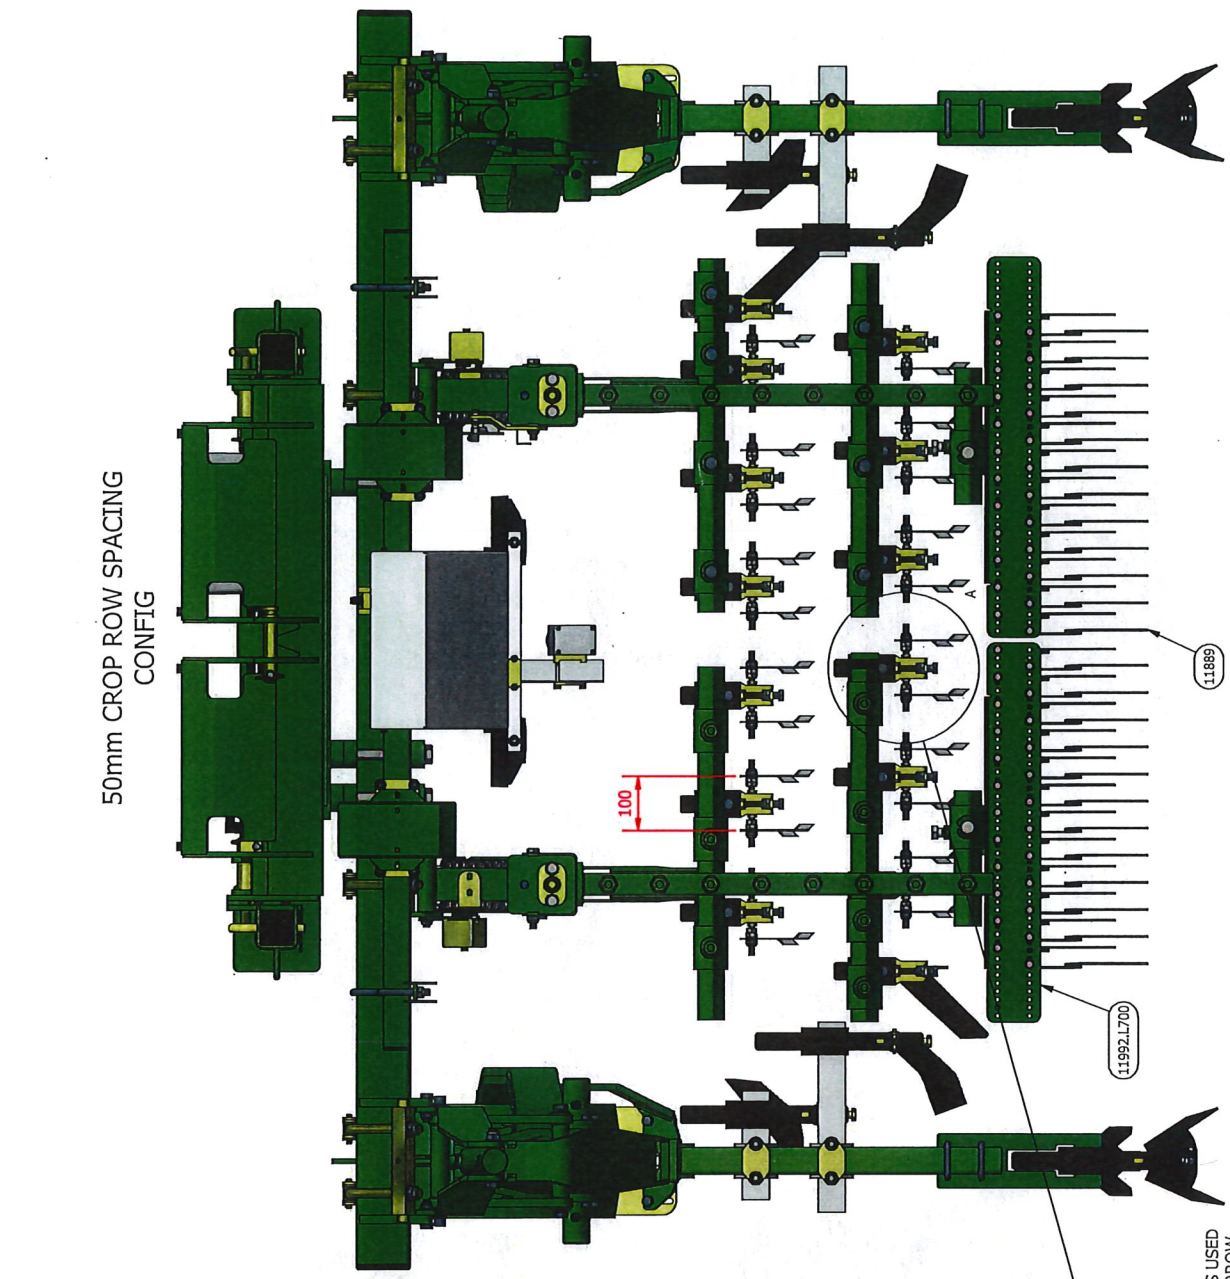

50mm CROP ROW SPACING  
CONFIG

A (1 : 3.5)

70mm CROP ROW SPACING  
CONFIG

B ( 1:4 )

BIGGER BLADE