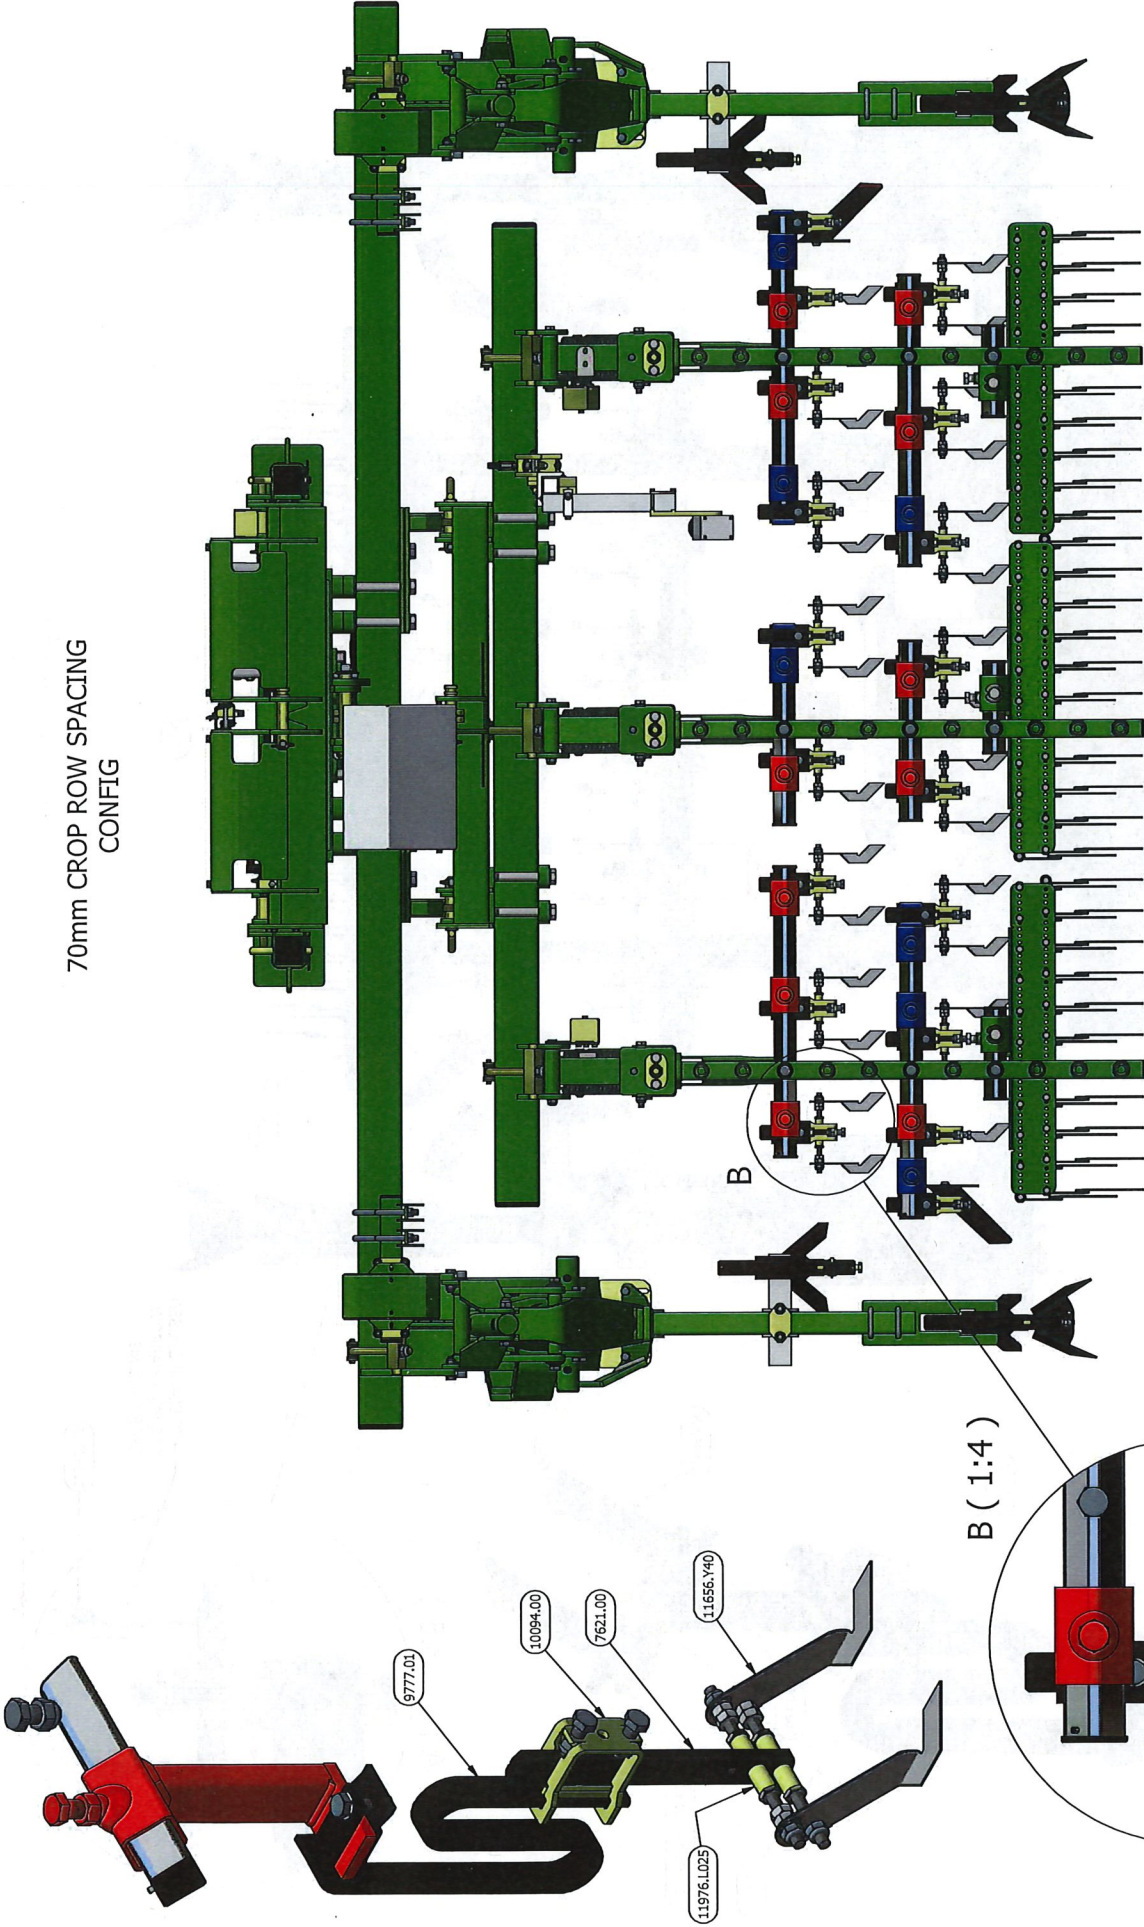

50mm CROP ROW SPACING  
CONFIG

A (1 : 3.5)

70mm CROP ROW SPACING  
CONFIG

B ( 1:4 )

BIGGER BLADE