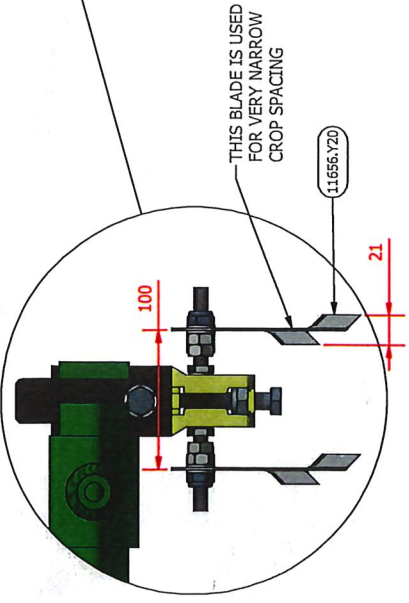

50mm CROP ROW SPACING  
CONFIG

A (1 : 3.5)

70mm CROP ROW SPACING  
CONFIG

B ( 1:4 )

BIGGER BLADE