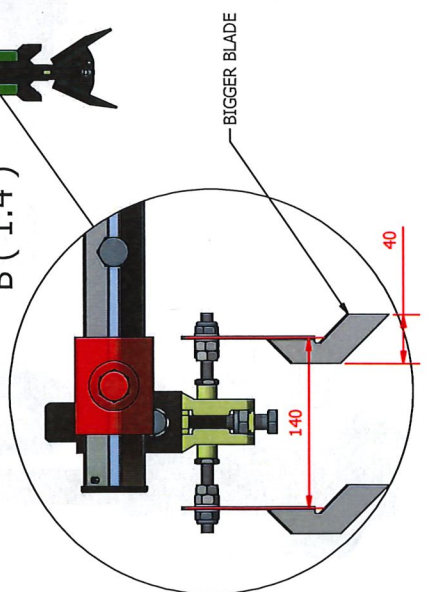

50mm CROP ROW SPACING  
CONFIG

A (1 : 3.5)

70mm CROP ROW SPACING  
CONFIG

B ( 1:4 )

BIGGER BLADE