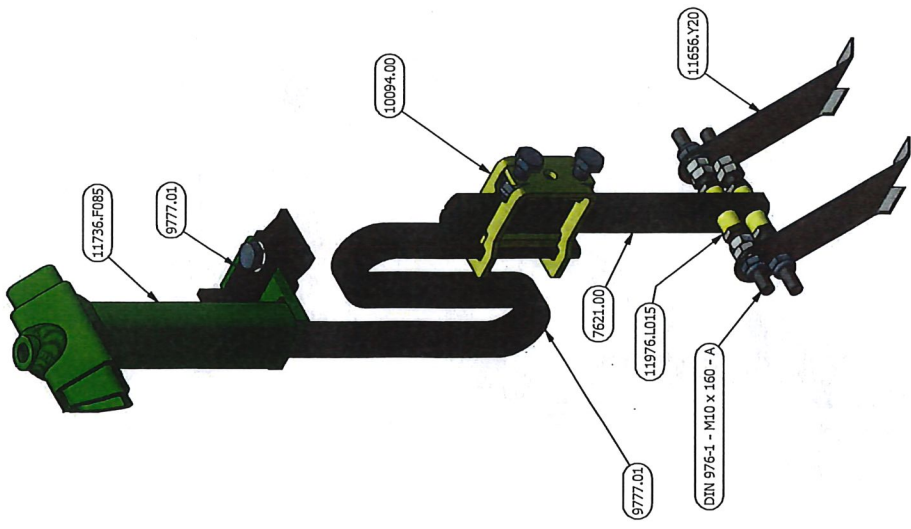

50mm CROP ROW SPACING  
CONFIG

A (1 : 3.5)

70mm CROP ROW SPACING  
CONFIG

B ( 1:4 )

BIGGER BLADE