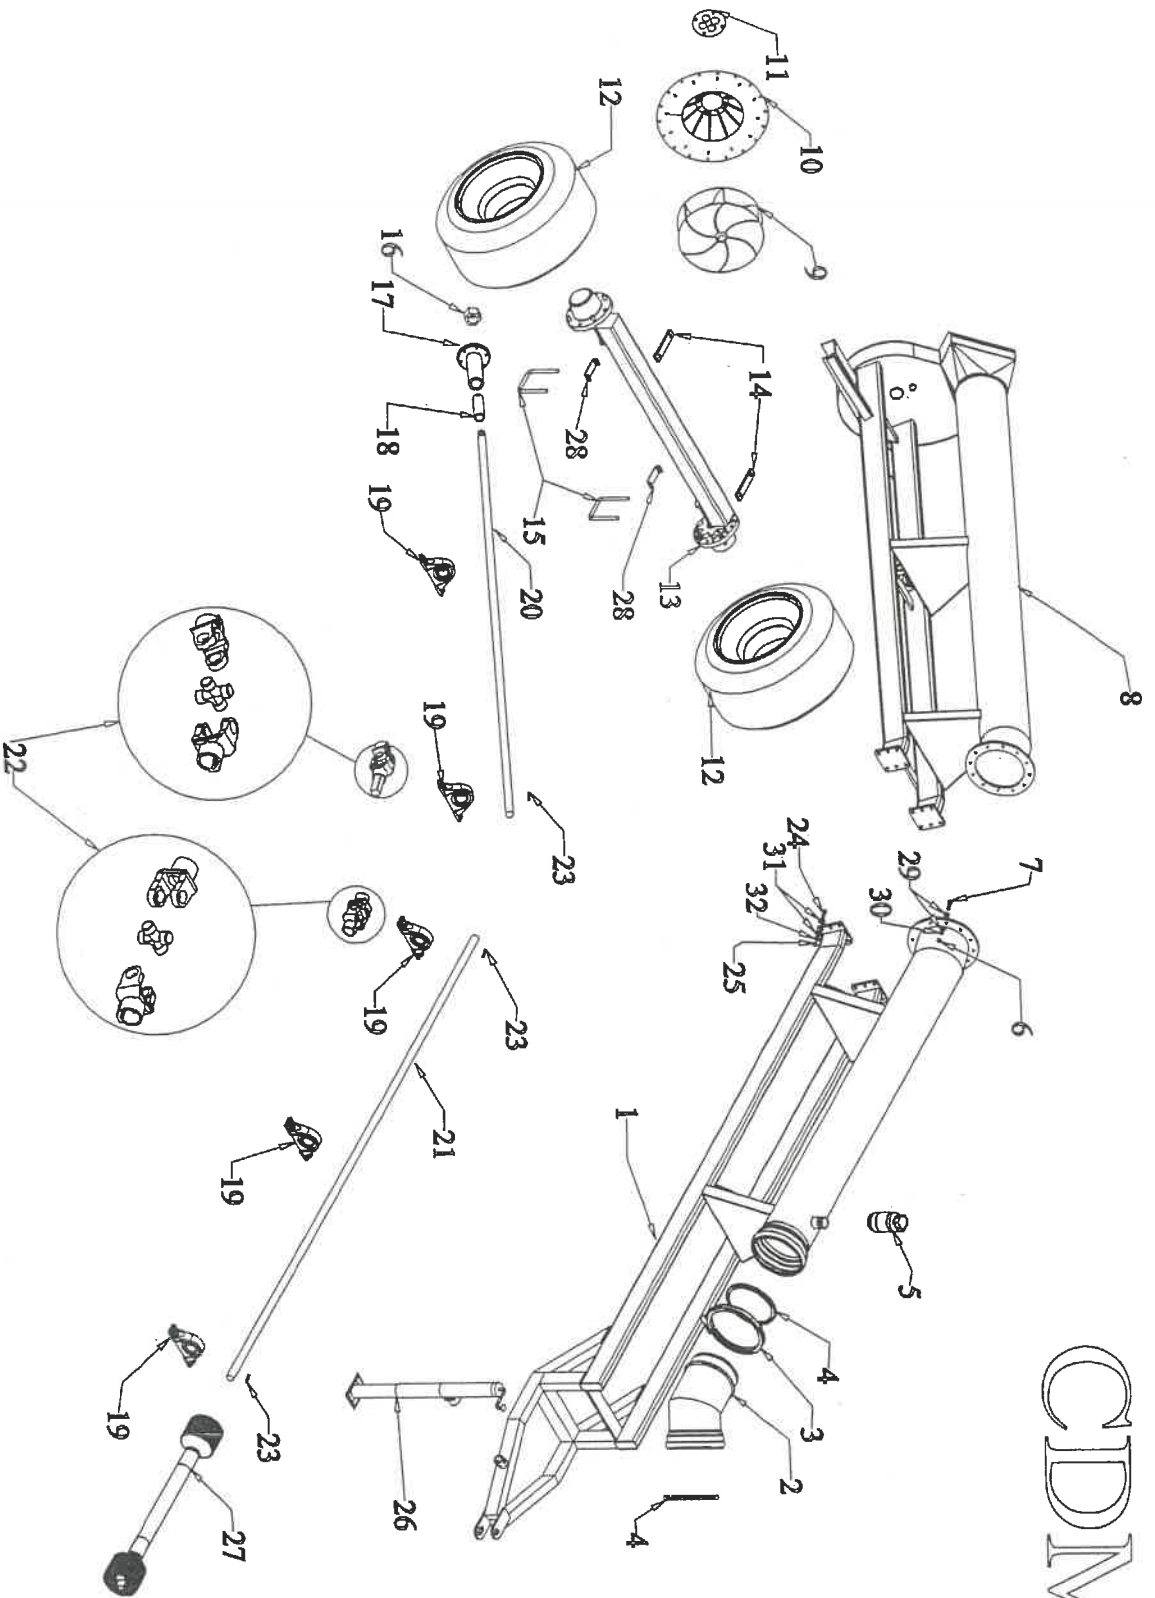

ECS
House
Industries

CD_M-F

SERIAL# _____

CDMI

REF#	CD_M-F		CD8M-F		CD10M-F		CD12M-F	
	DESCRIPTION	QTY	PART#	QTY	PART#	QTY	PART#	
1	Assembly, Front Pump	1	CD8MF	1	CD10MF	1	CD12MF	
2	Elbow, 45 Deg.	1	MFP01396	1	MFP01397	1	MFP01398	
3	Lock, Circle Ring	1	5PMP2123-03	1	5PMP2123-04	1	5PMP2123-05	
4	Gasket, Rubber	2	5PMP1622-01	2	5PMP1624-01	2	5PMP1625-01	
5	Vent, 2" Air	1	5PMP04801000	1	5PMP04801000	1	5PMP04801000	
6	Nut, 3/8" Brs	6	5NUT38HXBRS	12	5NUT38HXBRS	12	5NUT38HXBRS	
7	Bolt, 3/8"x 1-3/4"	6	5BLT38134NCHXS	12	5BLT38134NCHXS	12	5BLT38134NCHXS	
8	Assembly, Rear Pump	1	CD8MR	1	CD10MR	1	CD12MR	
9	Impeller, 17"	1	MFP06036	1	MFP06036	1	MFP06036	
10	Strainer, Intake	1	MPU002560	1	MPU002560	1	MPU002560	
11	Plate, Outer Strainer Intake	1	MPU002500	1	MPU002500	1	MPU002500	
12	Wheel Tire, 760x15	2	5WHLF1037410053311	2	5WHLF1037410053311	2	5WHLF1037410053311	
13	Axle	1	MPU01005	1	MPU01005	1	MPU01005	
14	Clamp, Axle	2	MFG000771	2	MFG000771	2	MFG000771	
15	U-Bolt 5/8" x 6-1/2" x 4-3/4"	2	5BLT58612434	2	5BLT58612434	2	5BLT58612434	
16	Nut 1-1/4" LH	1	5NUT1 1/4-10LHBRZ	1	5NUT1 1/4-10LHBRZ	1	5NUT1 1/4-10LHBRZ	
17	Holder, Flanged Marine Bearing	1	MFG002586	1	MFG002586	1	MFG002586	
18	Bearing 1-1/2"x2"x6" Marine	1	5BRG1 1/2x2x6	1	5BRG1 1/2x2x6	1	5BRG1 1/2x2x6	
19	Bearing, 1-1/2"	4	5BRGUCPL208-24	4	5BRGUCPL208-24	4	5BRGUCPL208-24	
20	Shaft, Rear Pump	1	MFP01449	1	MFP01449	1	MFP01449	
21	Shaft, Front Pump	1	MFP01448	1	MFP01448	1	MFP01448	
22	Assembly, Double Joint	1	PUJ01966	1	PUJ01966	1	PUJ01966	
23	Key, Shaft	3	MFP02998	3	MFP02998	3	MFP02998	
24	Bolt, 1/2"x 1-3/4"	12	5BLT12134NCHXS	12	5BLT12134NCHXS	12	5BLT12134NCHXS	
25	Nut, 1/2" Brs	12	5NUT12HXBRS	12	5NUT12HXBRS	12	5NUT12HXBRS	
26	Jack, Top Wind	1	5PORTWL158	1	5PORTWL158	1	5PORTWL158	
27	PTO, 1-1/2"x 1-3/8 (6) 2500		5UJT392687		5UJT392687		5UJT392687	
27	PTO, 1-1/2"x 1-3/8 (6) 44		5UJT14004424		5UJT14004424		5UJT14004424	
28	Channel, U-Bolt Spacer	2	MFG000714	2	MFG000714	2	MFG000714	
29	Washer, Flat 3/8" SS	24	5WSHFLT38S	24	5WSHFLT38S	24	5WSHFLT38S	
30	Washer, Lock 3/8" SS	12	5WSHLOCK38S	12	5WSHLOCK38S	12	5WSHLOCK38S	
31	Washer, Flat 1/2" SS	24	5WSHFLT12S	24	5WSHFLT12S	24	5WSHFLT12S	
32	Washer, Lock 1/2" SS	12	5WSHLOCK12S	12	5WSHLOCK12S	12	5WSHLOCK12S	
	KIT, OPTIONAL FLEX HOSE		MPU002497		MPU002499		MPU002498	
3	Lock, Circle Ring	1	5PMP2123-03	1	5PMP2123-04	1	5PMP2123-05	
33	Coupler, Male	1	5PMP1676-04	1	5PMP1676-05	1	5PMP1676-06	
34	Clamp, Ring	1	5HOSDB08	1	5HOSDB10	1	5HOSDB12	