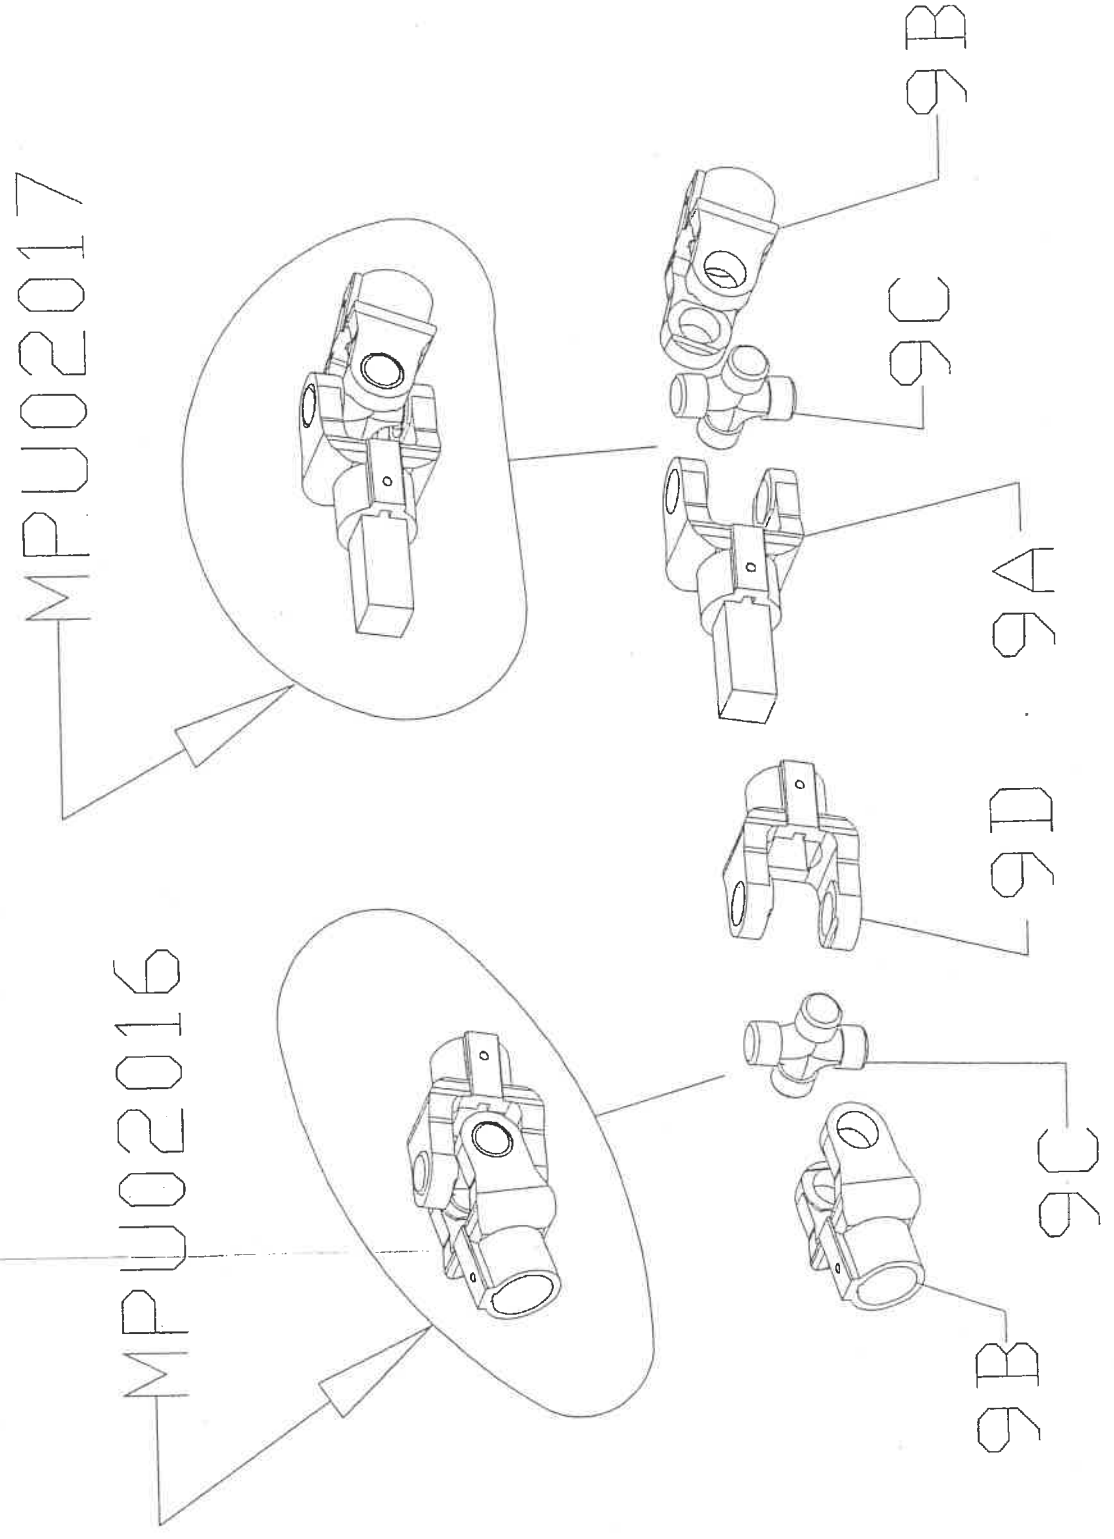

PUJ01966		
9A	Yoke / W Shaft	1	PUJ02004
9B	Yoke	2	5UJT34400183
9C	Universal Joint	2	5UJTHM431
9D	Yoke	1	5UJT177-4400