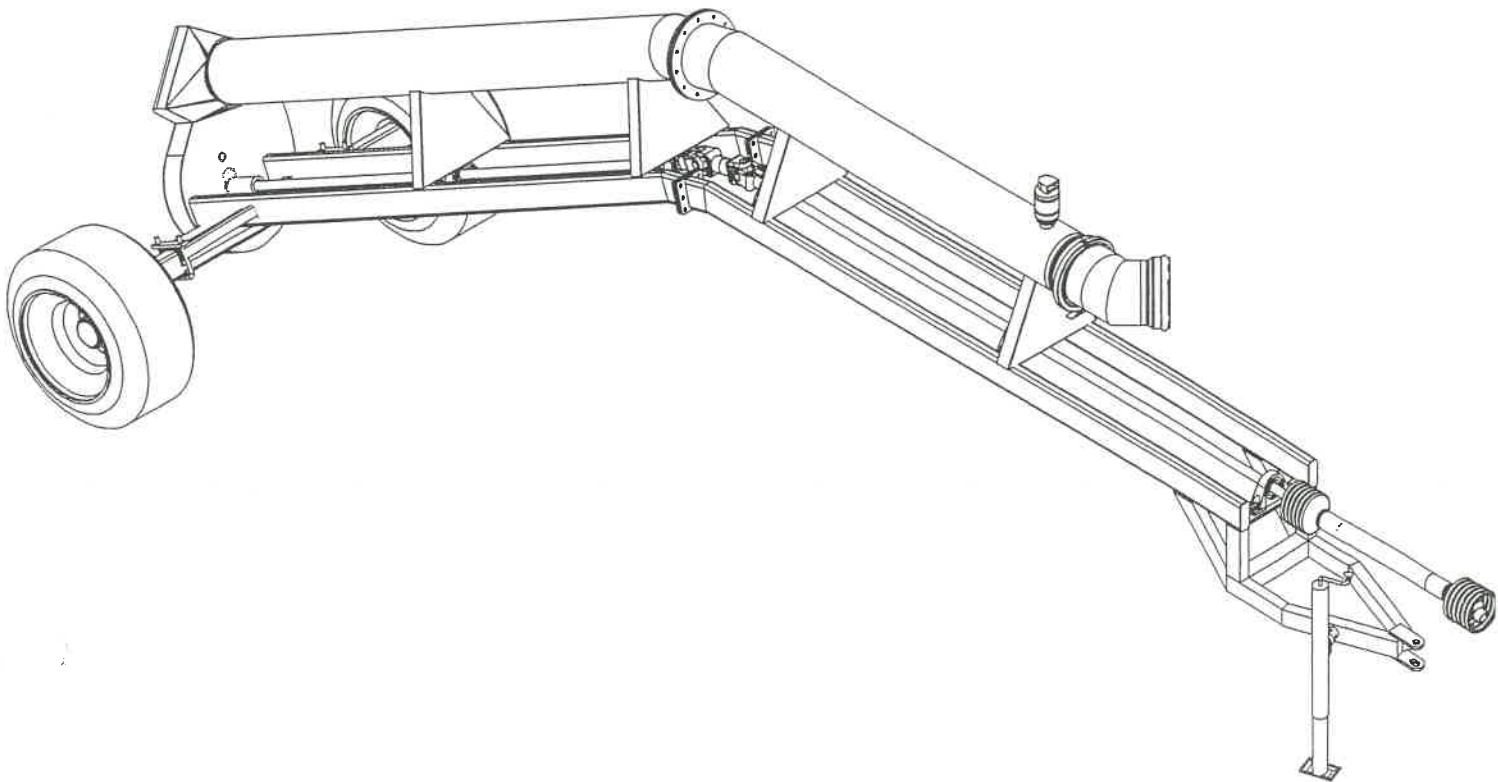

ECS
House
Industries

CD_M-F

SERIAL# _____

CDMI

REF#	CD_M-F		CD8M-F		CD10M-F		CD12M-F	
	DESCRIPTION	QTY	PART#	QTY	PART#	QTY	PART#	
1	Assembly, Front Pump	1	CD8MF	1	CD10MF	1	CD12MF	
2	Elbow, 45 Deg.	1	MFP01396	1	MFP01397	1	MFP01398	
3	Lock, Circle Ring	1	5PMP2123-03	1	5PMP2123-04	1	5PMP2123-05	
4	Gasket, Rubber	2	5PMP1622-01	2	5PMP1624-01	2	5PMP1625-01	
5	Vent, 2" Air	1	5PMP04801000	1	5PMP04801000	1	5PMP04801000	
6	Nut, 3/8" Brs	6	5NUT38HXBRS	12	5NUT38HXBRS	12	5NUT38HXBRS	
7	Bolt, 3/8"x 1-3/4"	6	5BLT38134NCHXS	12	5BLT38134NCHXS	12	5BLT38134NCHXS	
8	Assembly, Rear Pump	1	CD8MR	1	CD10MR	1	CD12MR	
9	Impeller, 17"	1	MFP06036	1	MFP06036	1	MFP06036	
10	Strainer, Intake	1	MPU002560	1	MPU002560	1	MPU002560	
11	Plate, Outer Strainer Intake	1	MPU002500	1	MPU002500	1	MPU002500	
12	Wheel Tire, 760x15	2	5WHLF1037410053311	2	5WHLF1037410053311	2	5WHLF1037410053311	
13	Axle	1	MPU01005	1	MPU01005	1	MPU01005	
14	Clamp, Axle	2	MFG000771	2	MFG000771	2	MFG000771	
15	U-Bolt 5/8" x 6-1/2" x 4-3/4"	2	5BLT58612434	2	5BLT58612434	2	5BLT58612434	
16	Nut 1-1/4" LH	1	5NUT1 1/4-10LHBRZ	1	5NUT1 1/4-10LHBRZ	1	5NUT1 1/4-10LHBRZ	
17	Holder, Flanged Marine Bearing	1	MFG002586	1	MFG002586	1	MFG002586	
18	Bearing 1-1/2"x2"x6" Marine	1	5BRG1 1/2x2x6	1	5BRG1 1/2x2x6	1	5BRG1 1/2x2x6	
19	Bearing, 1-1/2"	4	5BRGUCPL208-24	4	5BRGUCPL208-24	4	5BRGUCPL208-24	
20	Shaft, Rear Pump	1	MFP01449	1	MFP01449	1	MFP01449	
21	Shaft, Front Pump	1	MFP01448	1	MFP01448	1	MFP01448	
22	Assembly, Double Joint	1	PUJ01966	1	PUJ01966	1	PUJ01966	
23	Key, Shaft	3	MFP02998	3	MFP02998	3	MFP02998	
24	Bolt, 1/2"x 1-3/4"	12	5BLT12134NCHXS	12	5BLT12134NCHXS	12	5BLT12134NCHXS	
25	Nut, 1/2" Brs	12	5NUT12HXBRS	12	5NUT12HXBRS	12	5NUT12HXBRS	
26	Jack, Top Wind	1	5PORTWL158	1	5PORTWL158	1	5PORTWL158	
27	PTO, 1-1/2"x 1-3/8 (6) 2500		5UJT392687		5UJT392687		5UJT392687	
27	PTO, 1-1/2"x 1-3/8 (6) 44		5UJT14004424		5UJT14004424		5UJT14004424	
28	Channel, U-Bolt Spacer	2	MFG000714	2	MFG000714	2	MFG000714	
29	Washer, Flat 3/8" SS	24	5WSHFLT38S	24	5WSHFLT38S	24	5WSHFLT38S	
30	Washer, Lock 3/8" SS	12	5WSHLOCK38S	12	5WSHLOCK38S	12	5WSHLOCK38S	
31	Washer, Flat 1/2" SS	24	5WSHFLT12S	24	5WSHFLT12S	24	5WSHFLT12S	
32	Washer, Lock 1/2" SS	12	5WSHLOCK12S	12	5WSHLOCK12S	12	5WSHLOCK12S	
	KIT, OPTIONAL FLEX HOSE		MPU002497		MPU002499		MPU002498	
3	Lock, Circle Ring	1	5PMP2123-03	1	5PMP2123-04	1	5PMP2123-05	
33	Coupler, Male	1	5PMP1676-04	1	5PMP1676-05	1	5PMP1676-06	
34	Clamp, Ring	1	5HOSDB08	1	5HOSDB10	1	5HOSDB12	