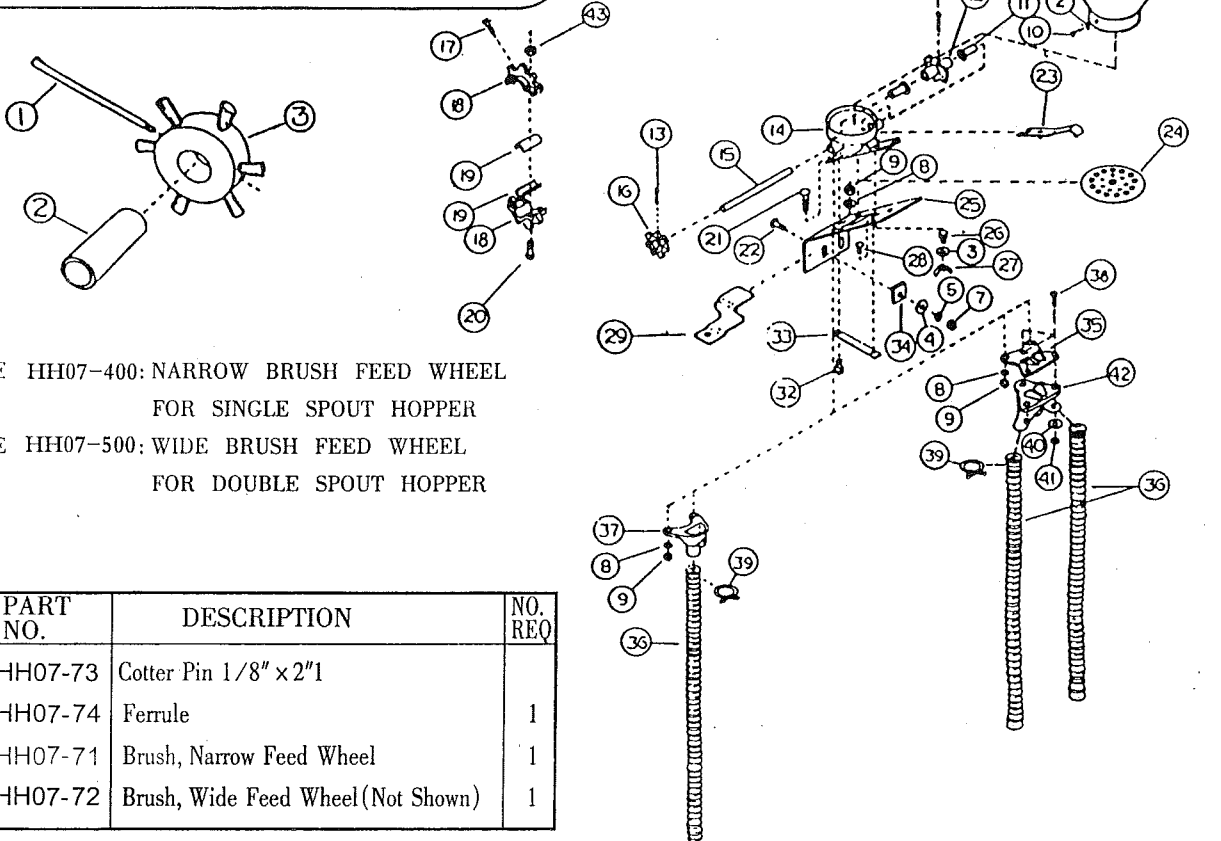

REPAIR PARTS CHAIN DRIVEN SEEDERS

HH07-600 Single Spout Hopper

HH07-700 Double Spout Hopper

BUNDLE HH07-400: NARROW BRUSH FEED WHEEL
FOR SINGLE SPOUT HOPPER

BUNDLE HH07-500: WIDE BRUSH FEED WHEEL
FOR DOUBLE SPOUT HOPPER

REF NO.	PART NO.	DESCRIPTION	NO. REQ
1	HH07-73	Cotter Pin 1/8" x 2"1	
2	HH07-74	Ferrule	1
3	HH07-71	Brush, Narrow Feed Wheel	1
	HH07-72	Brush, Wide Feed Wheel (Not Shown)	1

DIAGRAM NUMBER

PART NUMBER

DESCRIPTION