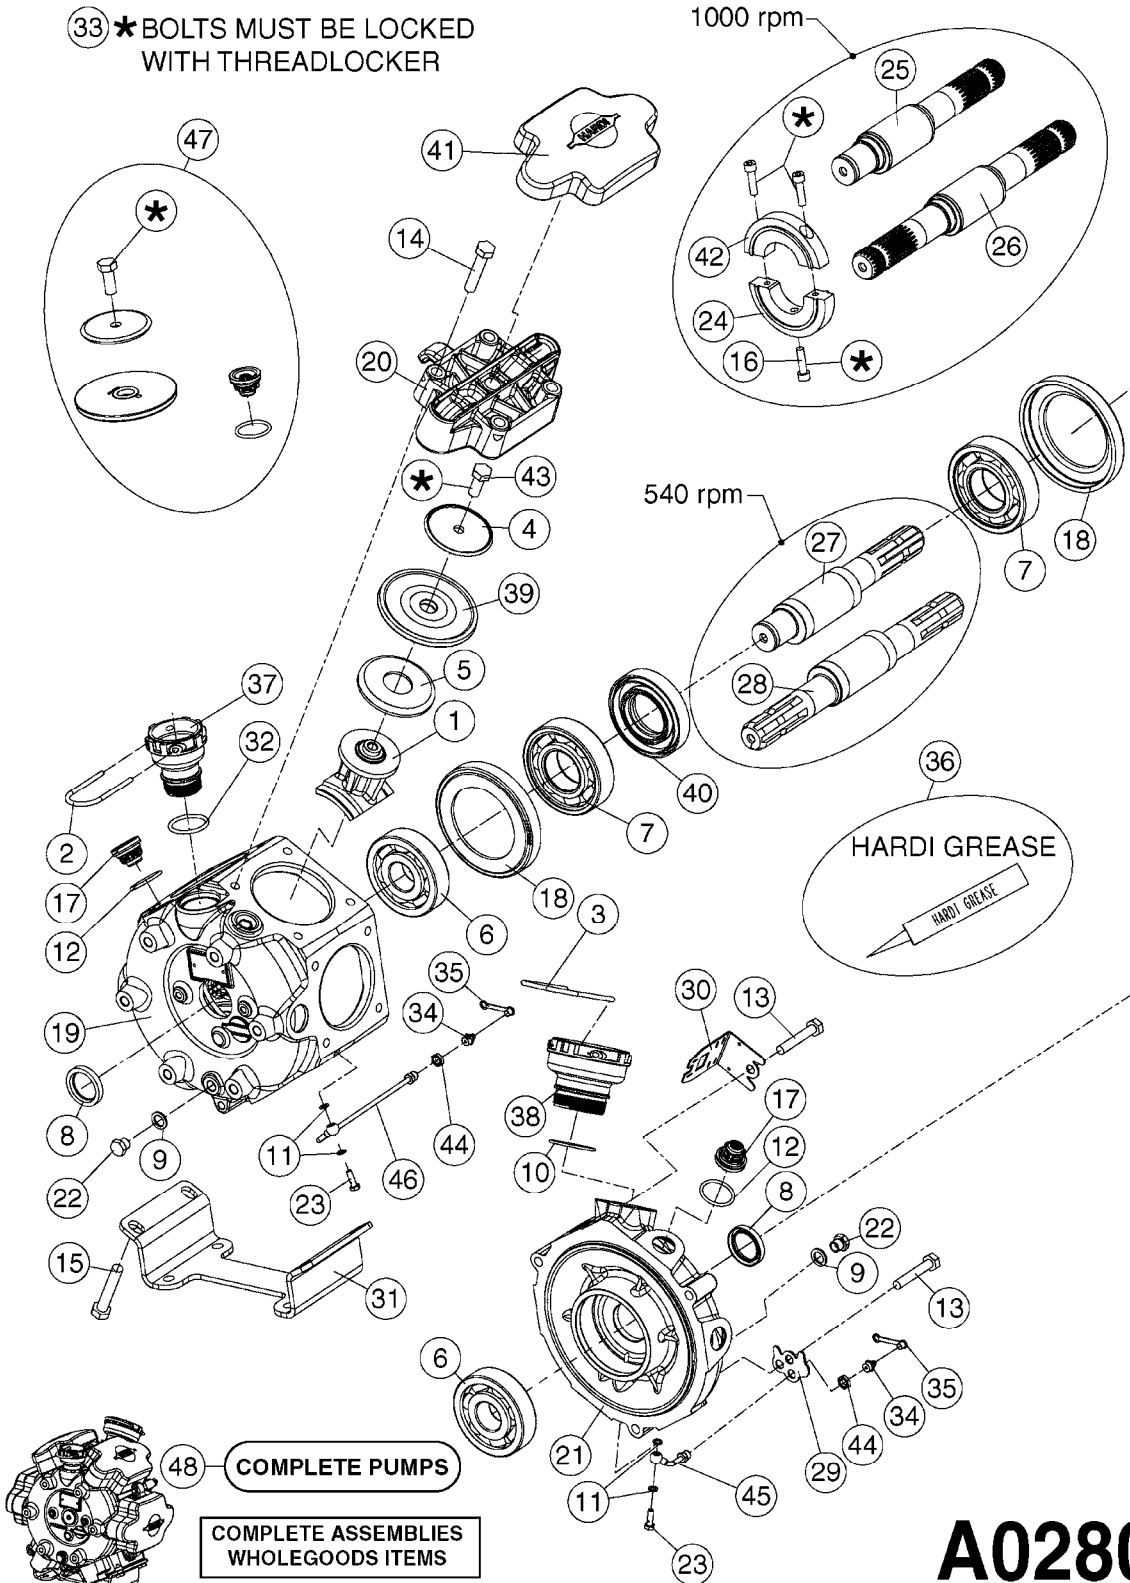

COMPLETE PUMPS
SEE PAGE A0300

A0260

PUMP - 363 W/MOUNTING BASE
A0260-HIN, 01:01:16

Page 1

Date 16.03.2016 14:53

parts-n°	order qty	description
110317	1	PUMP CASING MODEL 360/361 PNTD
111630	1	CONNECTING ROD 363/364-10 PUMP
111636	1	VALVE COVER 363 HEAVY DUTY
111651	1	CASTING F.363 1.5" PUMP(FRONT)
142037	1	CRANK SHAFT 361-20
143577	1	CRANK SHAFT F.363/462/463-10mm
147097	1	CRANK SHAFT 363-463/10 THROUGH
161174	1	DIAPHRAGM DISC SS 361/363/364 PUMP
161372	1	DIAPHRAGM BACKING DISC,320-361
161745	1	METAL SPACER F.363/463
210221	1	BEARING BALL 6407
210232	1	BEARING BALL 6310
210243	1	SEAL OIL 35 X 47 X 7
241404	1	DOWTY SEAL 1/4"
241684	1	DIAPHRAGM MODEL 361 NITRIL
242152	1	O-RING D18.2X3 EPDM
242215	1	O-RING D18X3 VITON
280011	1	GREASE NIPPLE 3/8' SAE H TR
330024	1	O-RING D41,1/D34.5 X 3,5
331192	1	SPACER, MODEL 361/363
334320	1	O-RING D18X3 POLYURETHANE
420626	1	BOLT HEX 8.8 DEL M10X20 FT
420895	1	BOLT HEX 8.8 RAW M10X60
420917	1	BOLT HEX 8.8 RAW M8X12 FT
430312	1	BOLT HEX 8.8 RAW M12X60
430437	1	BOLT HEX 8.8 RAW M12X65
460423	1	NUT HEX M10X1.5 LOCK
471122	1	WASHER, M10, Ø20/10.5X 2.0, SS
728146	1	VALVE FOR 361(726890/707932)
728147	1	VALVE FOR 361 WHITE WITH HOLE
14007900	1	CRANK 363/462/463-7mm 540/THRU
14010400	1	PLUG 1/4" BSP
17002400	1	FOOT F/363 PUMP (PAINTED)
33511400	1	DIAPHRAGM PUMP 361/361/363/364 PUR
43099200	1	BOLT HEX SS M12 X 30 DIN933 A4
75073700	1	PUMP KIT 361/363 "06"

33 * BOLTS MUST BE LOCKED WITH THREADLOCKER

1000 rpm

540 rpm

48 COMPLETE PUMPS
COMPLETE ASSEMBLIES
WHOLEGOODS ITEMS

A0280

PUMP - 364 540/1000 RPM
A0280-HIN, 16:02:16

Page

1