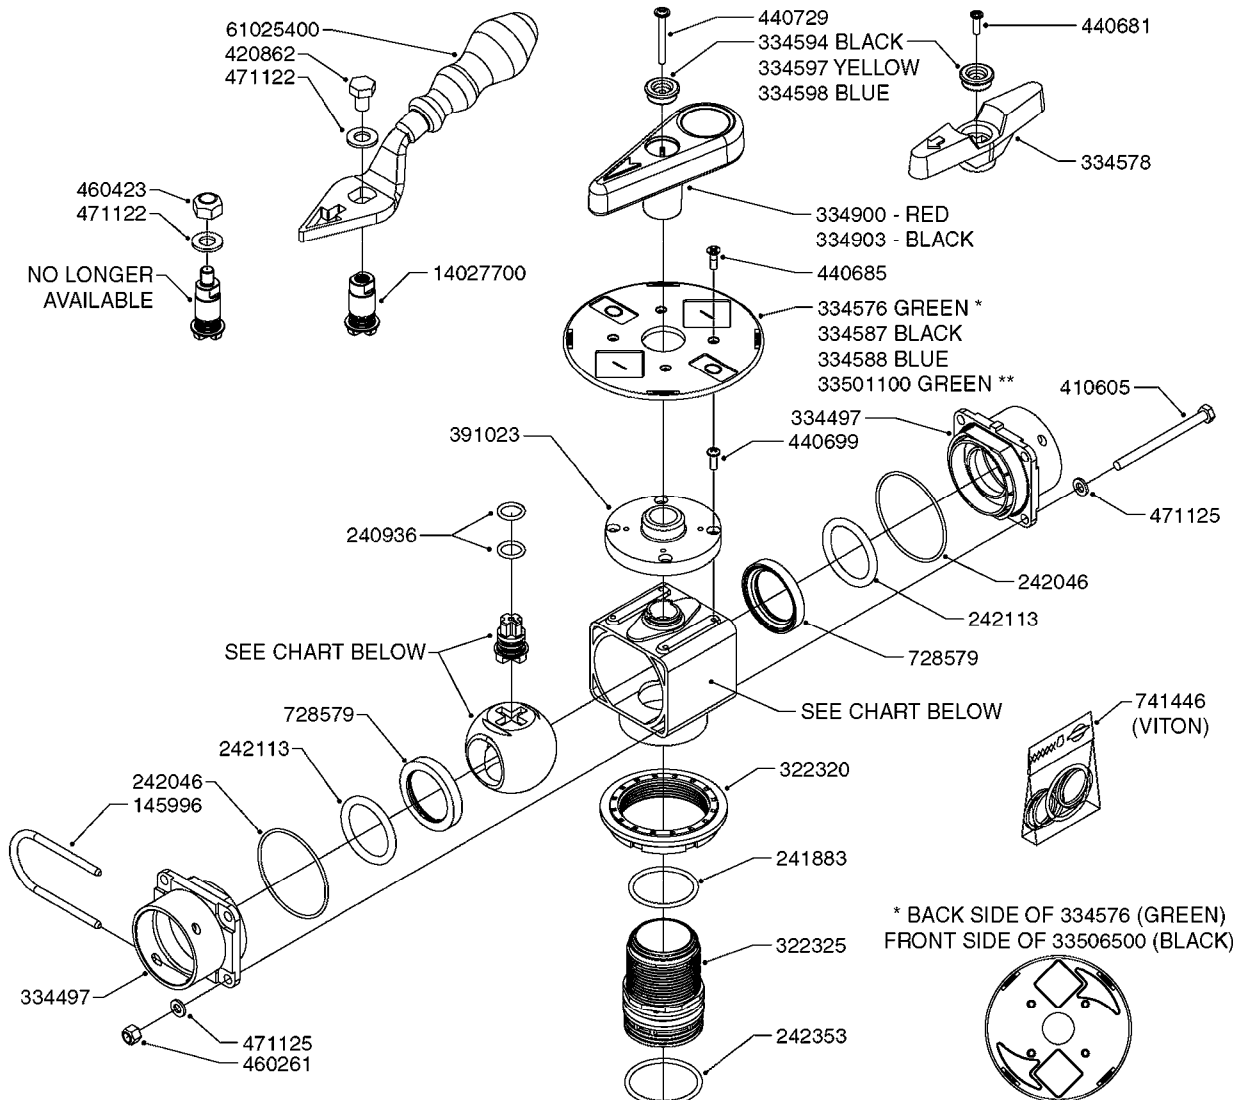

B0220

PRESSURE REG. VALVE - CB/2
B0220-HIN, 01:01:16

Page 1

Date 16.03.2016 14:53

parts-n°	order qty	description
219066	1	BALL F.VALVE CB/2
229022	1	SPRING FOR CB/2 VALVE DIAL
242161	1	O-RING 6 X 3.0
249031	1	O-RING
249058	1	O-RING
249059	1	O-RING D47.3 X 2.62
249060	1	O-RING
249061	1	O-RING
249063	1	SEAL
249064	1	O-RING
269023	1	CB/2 MOTOR F.PRESSURE VALVE
269024	1	MICRO SWITCH F. CB/2 MOTOR
269025	1	ELEC. CONNECTOR
269026	1	ELECTRIC CABLE
269027	1	NUT F.CABLE LOCK
269028	1	GROMMET
269030	1	MOTOR UNIT CB/2 PRESS. REG.
269034	1	VALVE ASSY. PRESS.REG. CB/2
289314	1	MOTOR HOUSING CB/2
289315	1	MOTOR HOUSING LID CB/2
289316	1	U-CLAMP
289317	1	SNAP RING
289318	1	GUIDE M20 x 1.5
289319	1	HINGED D. 14.95 x 9.2
289321	1	OUTLET FITT.3/4"BSP PRESS.REG
289323	1	SEAT F.BALL CB/2 VALVE
289324	1	SEAT F.BALL CB/2 VALVE
289326	1	MOTOR HOUSING F.PRES.REG.CB/2
289328	1	NUT F.PRESS.REG VALVE CB/2
289333	1	SLEEVE F.BALL SEAT CB/2
289334	1	REG.F.PRESS.REG VALVE CB/2
289335	1	SPACER F.PRESS.REG VALVE CB/2
289336	1	SPRING RET.CAP F.VALVE CB/2
289337	1	NUT F.PRESS.REG VALVE CB/2
289838	1	CAP F.PRESS.REG VALVE CB/2
459044	1	SCREW
459045	1	SCREW
759048	1	REPAIR KIT CB/2 PRESS.REG.VALV
978931	1	I.D. TAG

FOR S67 FITTINGS
SEE PAGE L0100

B0420

MANIFOLD SYSTEM - PRESSURE
B0420-HIN, 01:01:16

Page 1

Date 16.03.2016 14:53

parts-n°	order qty	description
145996	1	FITT.DK S-67 FORK
160353	1	BRACKET F.PRESSURE MANIFOLD
160918	1	BRACKET F. MANIFOLD CM
242353	1	O-RING D44.2X3.0 VITON F.S-67
322224	1	FITT.DK S-67 TEE
322320	1	NUT F.3 WAY VALVE S56
334250	1	FITT.DK S-67 PLUG
334573	1	FITT.DK S-67 CONNECTOR
440675	1	SCREW F. PLASTIC 5X16 SS
841062	1	VALVE KIT S67 PRESS. MANIFOLD
841067	1	VALVE S67 PRESS.W/TEE MANIFOLD

24002503 - Ø 5" (125mm)

24002403 - Ø 4" (100mm)

259034 - Ø 5" (125mm) L=29-1/2" (750mm) PVC

259035 - Ø 4-3/8" (110mm) L=39-3/8" (1000mm) PVC

349012 - Ø 4" (100mm) L=37-3/8" (950mm) PVC

349026 - Ø 5-1/2" (140mm) / Ø 4-3/8" (110mm) PVC