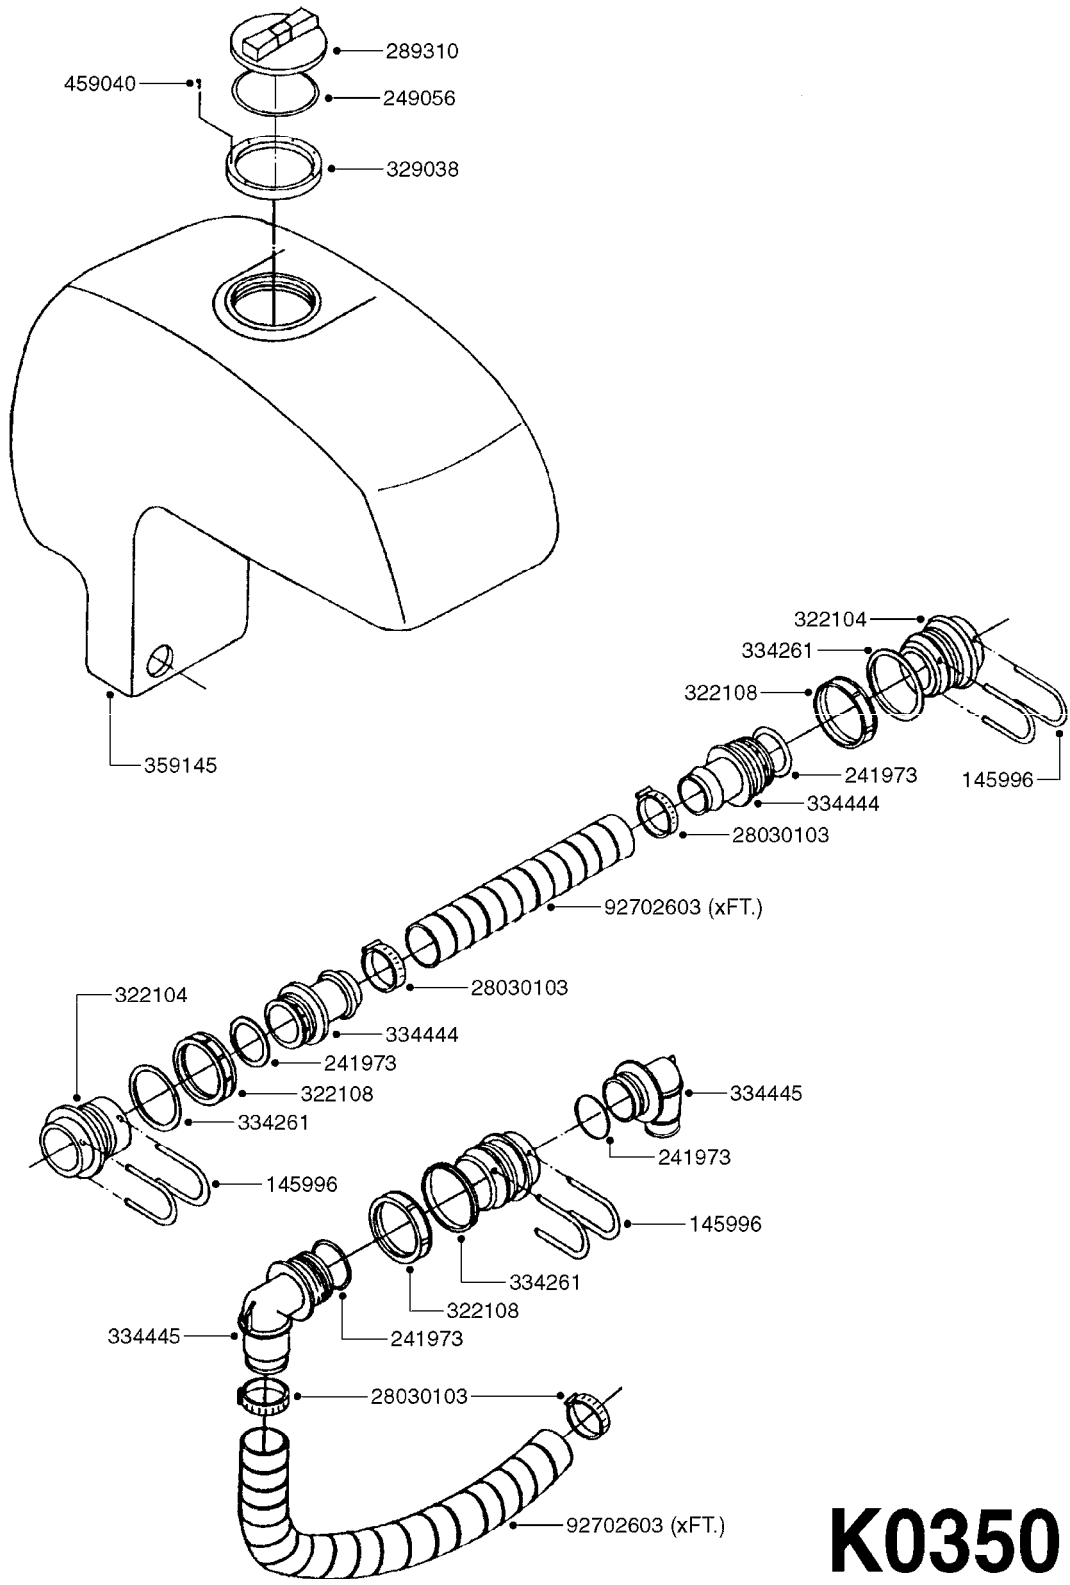

F0160

DRAWBAR - TURNABLE HITCH
F0160-HIN, 01:01:16

Page 1
Date 16.03.2016 14:53

parts-n°	order qty	description
149253	1	WASHER D.80X50X10 TURN.HITCH
149254	1	WASHER D.80X32X10 TURN.HITCH
149258	1	PIN F.TURNABLE HITCH
149303	1	DRAW BOLTS
169396	1	PLATE F. TURNABLE DRAWBAR
219071	1	BEARING 30208A TURN.HITCH
219072	1	BEARING
242203	1	O-RING 79.5X72.5
284235	1	ENGRASADOR M-6/100 RECTO
430507	1	BOLT HEX 8.8 DEL M16X45 FT
459047	1	SET SCREW ALLEN M12X25 DIN 914
459049	1	SET SCREW ALLEN M8X10 DIN 913
460585	1	NUT HEX M16X2 LOCK
469007	1	NUT 1" SAE
469021	1	CASTLE NUT 1-1/4"
469024	1	CASTLE NUT 1-3/4" TURN.HITCH
479024	1	WASHER LOCK D.26 DIN 127
480739	1	PIN SNAP D8 F.ROUND
489027	1	ROLL PIN 6 x 100
489028	1	COTTER PIN 6 X 8
619440	1	HEADTUBE FOR TURN.DRAWBAR
639366	1	CENTER BEAM TURN.HITCH
639367	1	CENTER PIVOT - TURN.HITCH
835185	1	DRAWBAR TURNABLE F.TG BV CR

24002503 - Ø 5" (125mm)

24002403 - Ø 4" (100mm)

259034 - Ø 5" (125mm) L=29-1/2" (750mm) PVC

259035 - Ø 4-3/8" (110mm) L=39-3/8" (1000mm) PVC

349012 - Ø 4" (100mm) L=37-3/8" (950mm) PVC

349026 - Ø 5-1/2" (140mm) / Ø 4-3/8" (110mm) PVC

349030 - Ø 5-1/2" (140mm) / Ø 3-1/2" (90mm) PVC

349025 - Ø 5" (125mm) / Ø 4-3/8" (110mm) PVC

349023 - Ø 5" (125mm) PVC

G0420

TUBES & HOSES
G0420-HIN, 01:01:16

Page 1

Date 16.03.2016 14:53

parts-n°	order qty	description
259034	1	PVC HOSE D125MM X 0.75M
259035	1	PVC HOSE D100MM X 1.0M
349012	1	PVC TUBE D100MM X 950MM
349023	1	GREY PVC LID D125MM
349025	1	CONNECT.PIECE PVC D125MM-110MM
349026	1	CONICAL REDUC.PVC D140MM-100MM
349030	1	140MM-90MM PVC ADAPTER
24002403	1	HOSE R X TPR 4" BLACK
24002503	1	HOSE R X TPR 5" BLACK