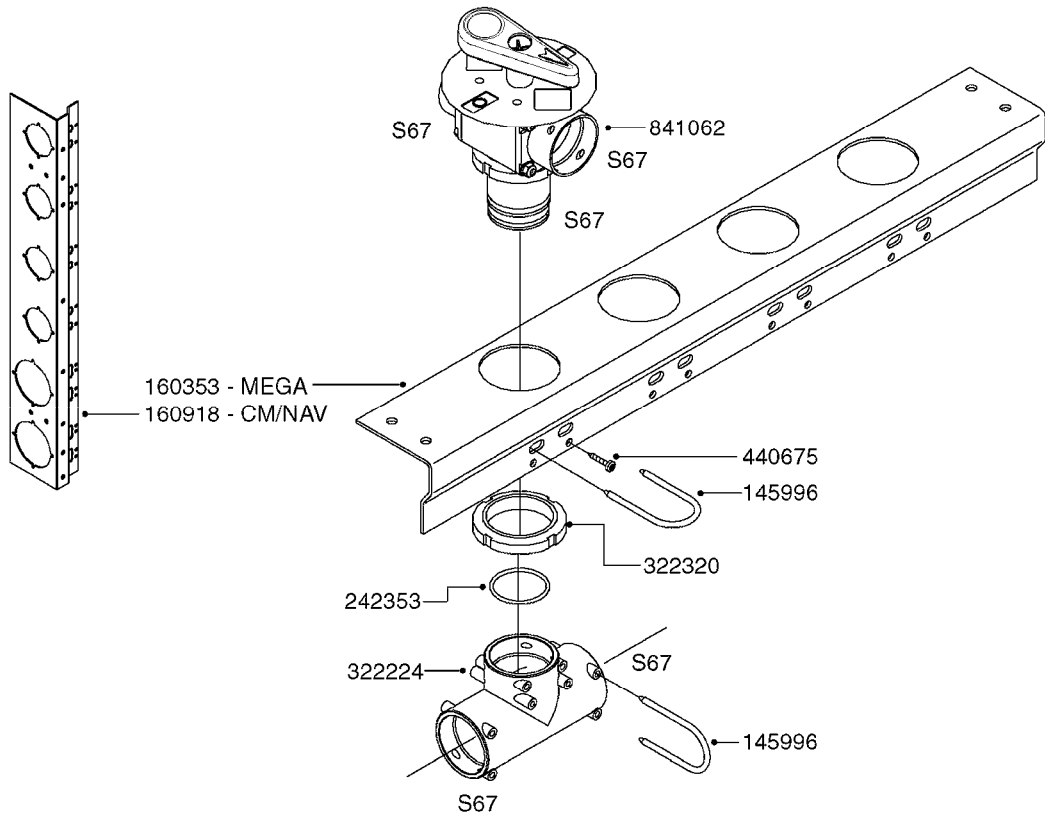

B0220

PRESSURE REG. VALVE - CB/2
B0220-HIN, 01:01:16

Page 1

Date 16.03.2016 14:53

parts-n°	order qty	description
219066	1	BALL F.VALVE CB/2
229022	1	SPRING FOR CB/2 VALVE DIAL
242161	1	O-RING 6 X 3.0
249031	1	O-RING
249058	1	O-RING
249059	1	O-RING D47.3 X 2.62
249060	1	O-RING
249061	1	O-RING
249063	1	SEAL
249064	1	O-RING
269023	1	CB/2 MOTOR F.PRESSURE VALVE
269024	1	MICRO SWITCH F. CB/2 MOTOR
269025	1	ELEC. CONNECTOR
269026	1	ELECTRIC CABLE
269027	1	NUT F.CABLE LOCK
269028	1	GROMMET
269030	1	MOTOR UNIT CB/2 PRESS. REG.
269034	1	VALVE ASSY. PRESS.REG. CB/2
289314	1	MOTOR HOUSING CB/2
289315	1	MOTOR HOUSING LID CB/2
289316	1	U-CLAMP
289317	1	SNAP RING
289318	1	GUIDE M20 x 1.5
289319	1	HINGED D. 14.95 x 9.2
289321	1	OUTLET FITT.3/4"BSP PRESS.REG
289323	1	SEAT F.BALL CB/2 VALVE
289324	1	SEAT F.BALL CB/2 VALVE
289326	1	MOTOR HOUSING F.PRES.REG.CB/2
289328	1	NUT F.PRESS.REG VALVE CB/2
289333	1	SLEEVE F.BALL SEAT CB/2
289334	1	REG.F.PRESS.REG VALVE CB/2
289335	1	SPACER F.PRESS.REG VALVE CB/2
289336	1	SPRING RET.CAP F.VALVE CB/2
289337	1	NUT F.PRESS.REG VALVE CB/2
289838	1	CAP F.PRESS.REG VALVE CB/2
459044	1	SCREW
459045	1	SCREW
759048	1	REPAIR KIT CB/2 PRESS.REG.VALV
978931	1	I.D. TAG