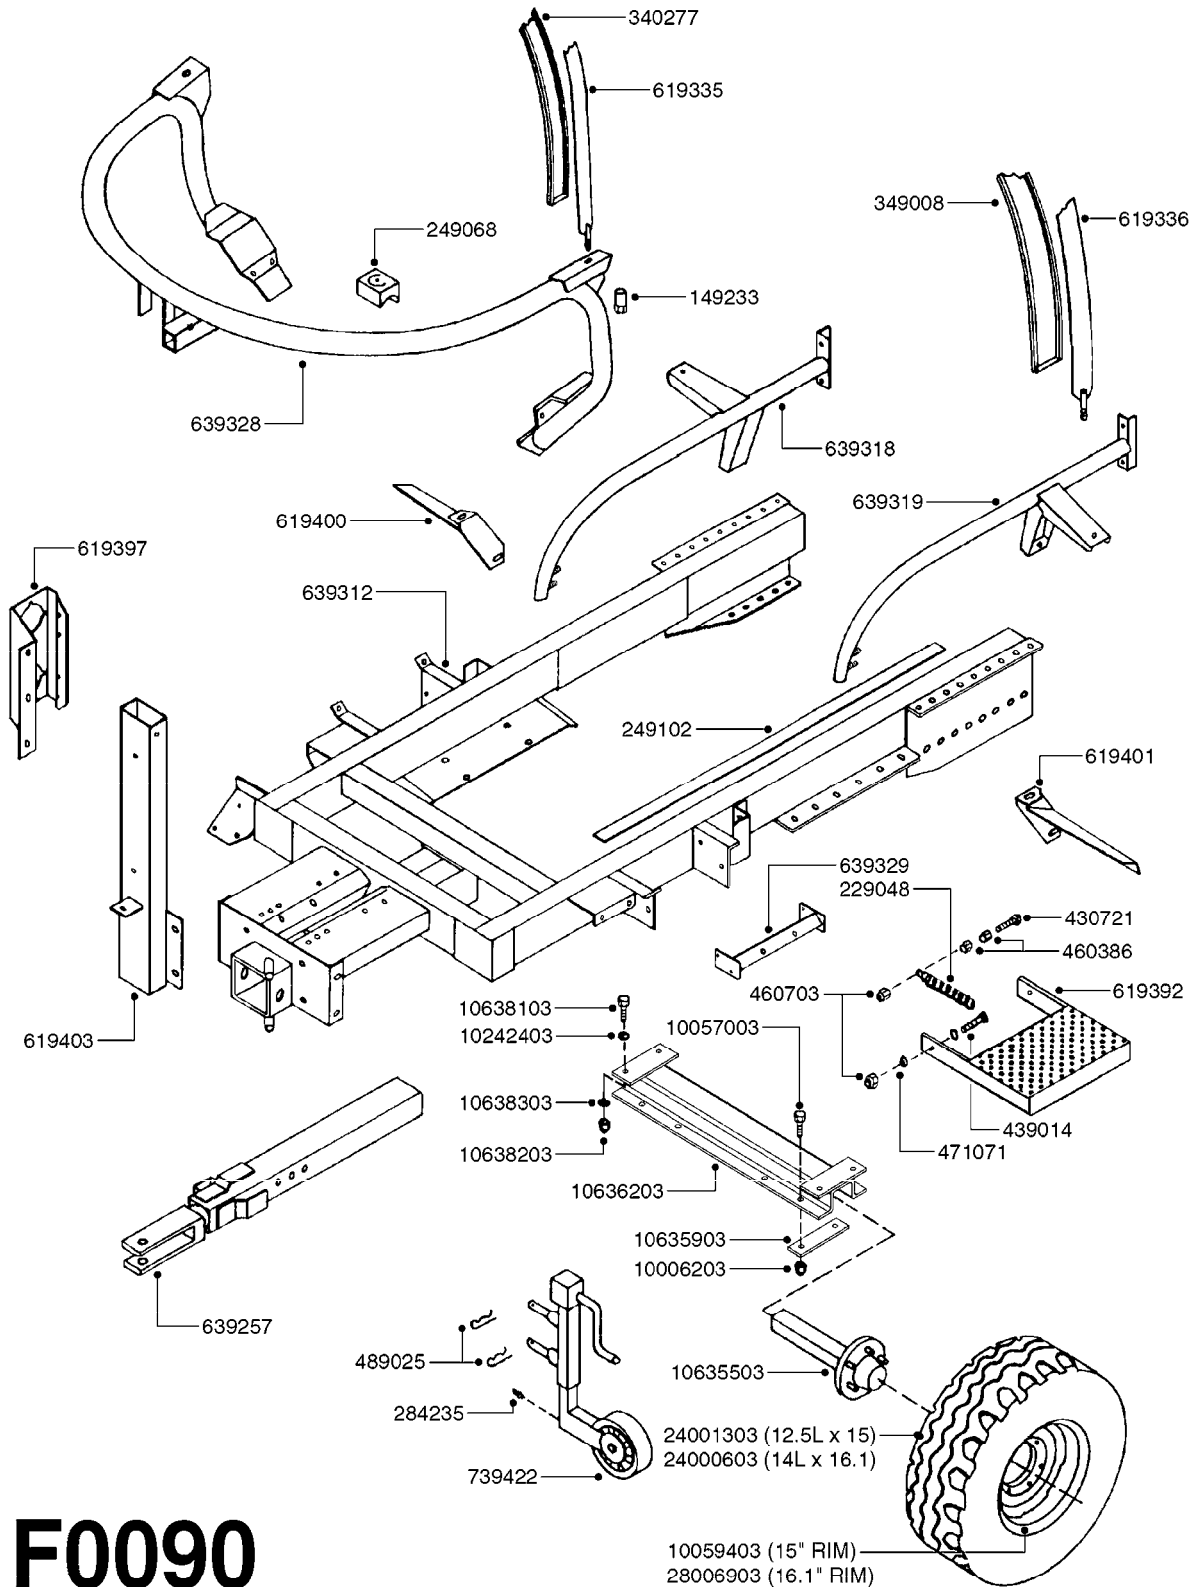

F0090

FRAME - TANGO/BRAVO/CONDOR 500
F0090-HIN, 01:01:16

Page 1

Date 16.03.2016 14:53

parts-n°	order qty	description
149233	1	SPACER NUT
229048	1	SPRING F.FOOT STEP
249068	1	RUBBER BLOCKS 63X63X29
249102	1	TANK PACKING 15X60 EPDM-70
284235	1	ENGRASADOR M-6/100 RECTO
340277	1	TANK PACKING - 40mm WIDE x 12"
349008	1	TANK PACKING - 120MM WIDEX12"
430721	1	BOLT HEX 8.8 DEL M12X40 FT
439014	1	BOLT HEX 8.8 DEL M12X35
460386	1	NUT HEX M12X1.75
460703	1	NUT HEX M12X1.75 LOCK DIN985
471071	1	WASHER M12 GALV
489025	1	'R' PIN D.4
619335	1	STEEL TANK STRAP L=1750 X 40
619336	1	STEEL TANK STRAP L=1950 X 120
619392	1	FOOT STEP TANGO/BRAVO/CONDOR
619397	1	MANIFOLD BRACKET CONDOR
619400	1	MUD SCRAPER CONDOR RH
619401	1	MUD SCRAPER CONDOR LH
619403	1	FRONT FRAME SUPPORT - CONDOR
639257	1	DRAWBAR F.TANGO/BRAVO/CONDOR
639312	1	FRAME CONDOR 500 GAL.
639318	1	TANK SUPPORT CONDOR 500 - RH
639319	1	TANK SUPPORT CONDOR 500 - LH
639328	1	FRONT TANK SUPPORT-CONDOR 500
639329	1	FOOT STEP MNT.BRKT. - CONDOR
739422	1	CPL. JACK STAND FOR TANGO
10006203	1	NUT HEX NC LOCK 5/8"
10057003	1	BOLT HEX 5/8 NC GR.5 02.50'
10059403	1	RIM 15X10 X 8-8-6 +1.062OFFSET
10242403	1	WASHER PLATE 9/16
10635503	1	INSERT ASSY MIST/BLWR 270/500G
10635903	1	CLAMP PLATE F.AXLE M/B 270/500
10636203	1	AXLE BEAM W/M M/B 270/500G
10638103	1	BOLT HEX 9/16 NF GR5 01.50'
10638203	1	NUT HEX NF 9/16'
10638303	1	WASHER LOCK 9/16'
24000603	1	TIRE 14L X 16.1 8 PLY
24001303	1	TIRE 12.5L-15SL 12 PLY
28006903	1	WHEEL RIM 16.1" X 11" 8-8-6"