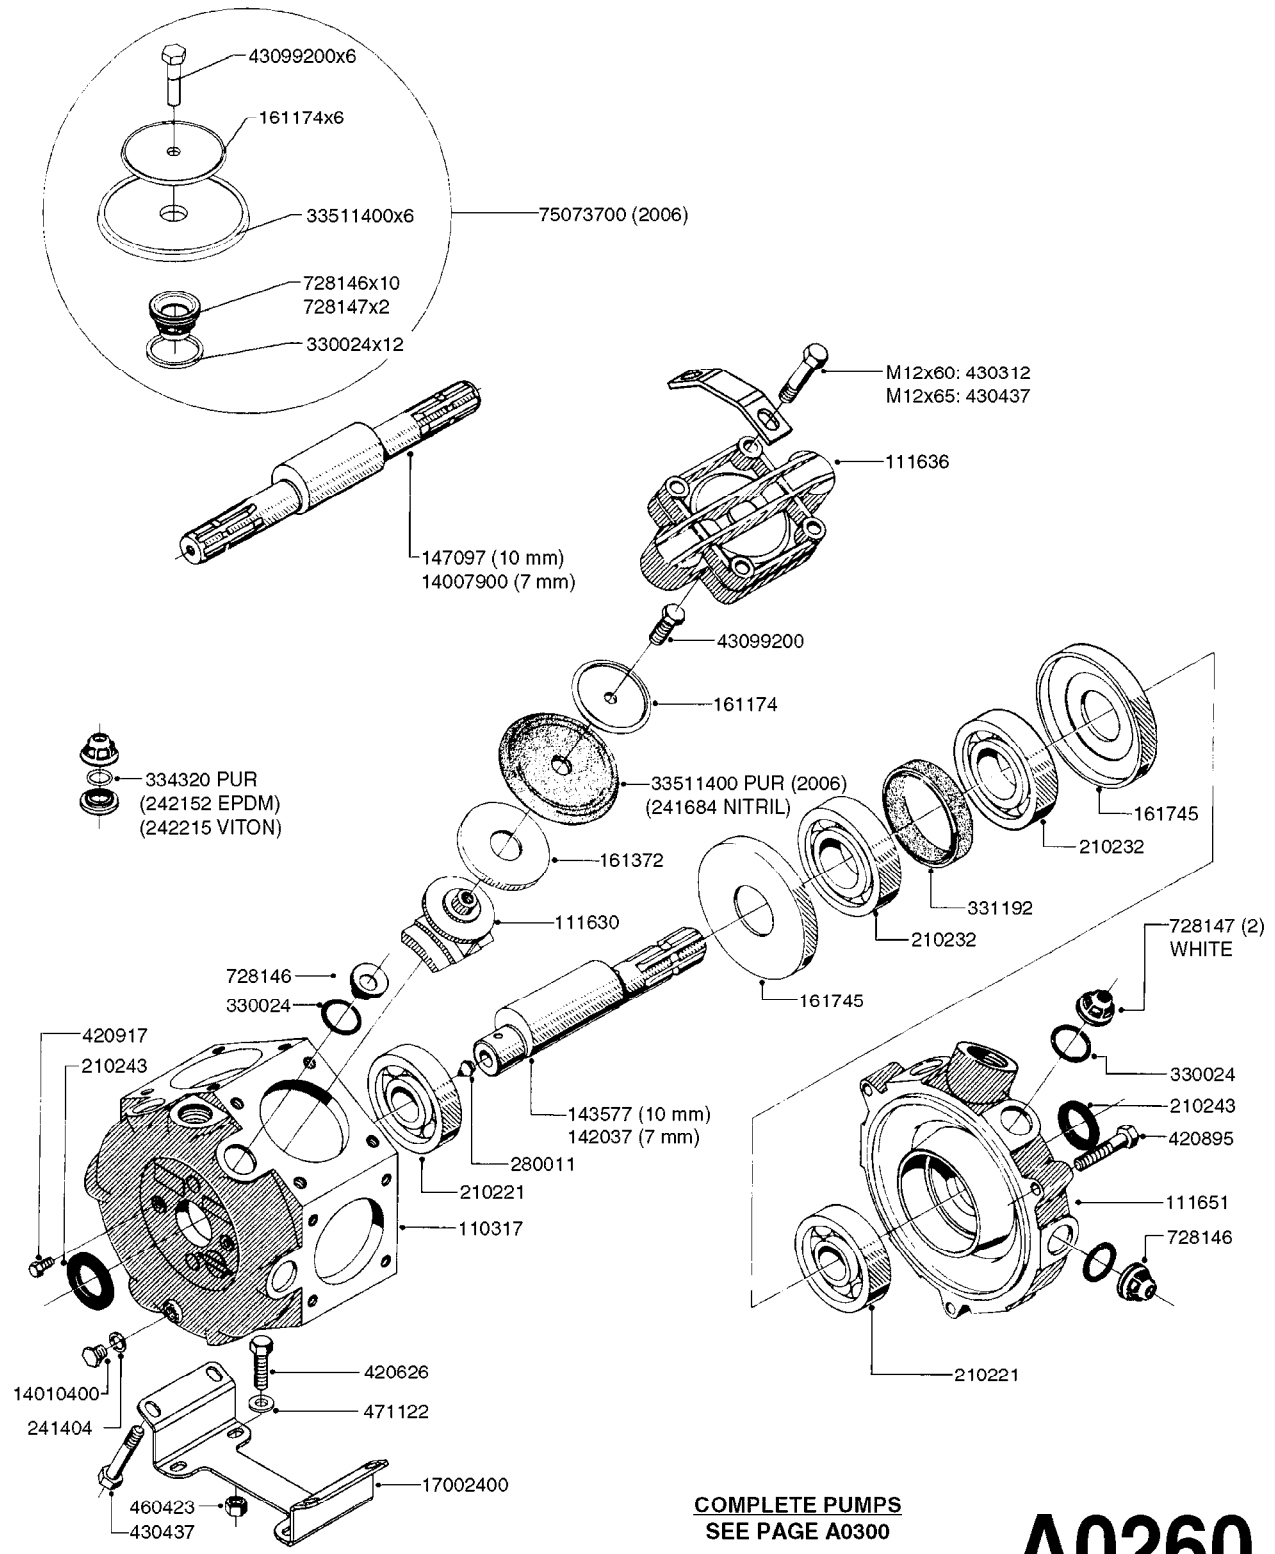

COMPLETE PUMPS
SEE PAGE A0300

A0260

PUMP - 363 W/MOUNTING BASE
A0260-HIN, 01:01:16

Page 1

Date 16.03.2016 14:53

parts-n°	order qty	description
110317	1	PUMP CASING MODEL 360/361 PNTD
111630	1	CONNECTING ROD 363/364-10 PUMP
111636	1	VALVE COVER 363 HEAVY DUTY
111651	1	CASTING F.363 1.5" PUMP(FRONT)
142037	1	CRANK SHAFT 361-20
143577	1	CRANK SHAFT F.363/462/463-10mm
147097	1	CRANK SHAFT 363-463/10 THROUGH
161174	1	DIAPHRAGM DISC SS 361/363/364 PUMP
161372	1	DIAPHRAGM BACKING DISC,320-361
161745	1	METAL SPACER F.363/463
210221	1	BEARING BALL 6407
210232	1	BEARING BALL 6310
210243	1	SEAL OIL 35 X 47 X 7
241404	1	DOWTY SEAL 1/4"
241684	1	DIAPHRAGM MODEL 361 NITRIL
242152	1	O-RING D18.2X3 EPDM
242215	1	O-RING D18X3 VITON
280011	1	GREASE NIPPLE 3/8' SAE H TR
330024	1	O-RING D41,1/D34.5 X 3,5
331192	1	SPACER, MODEL 361/363
334320	1	O-RING D18X3 POLYURETHANE
420626	1	BOLT HEX 8.8 DEL M10X20 FT
420895	1	BOLT HEX 8.8 RAW M10X60
420917	1	BOLT HEX 8.8 RAW M8X12 FT
430312	1	BOLT HEX 8.8 RAW M12X60
430437	1	BOLT HEX 8.8 RAW M12X65
460423	1	NUT HEX M10X1.5 LOCK
471122	1	WASHER, M10, Ø20/10.5X 2.0, SS
728146	1	VALVE FOR 361(726890/707932)
728147	1	VALVE FOR 361 WHITE WITH HOLE
14007900	1	CRANK 363/462/463-7mm 540/THRU
14010400	1	PLUG 1/4" BSP
17002400	1	FOOT F/363 PUMP (PAINTED)
33511400	1	DIAPHRAGM PUMP 361/361/363/364 PUR
43099200	1	BOLT HEX SS M12 X 30 DIN933 A4
75073700	1	PUMP KIT 361/363 "06"