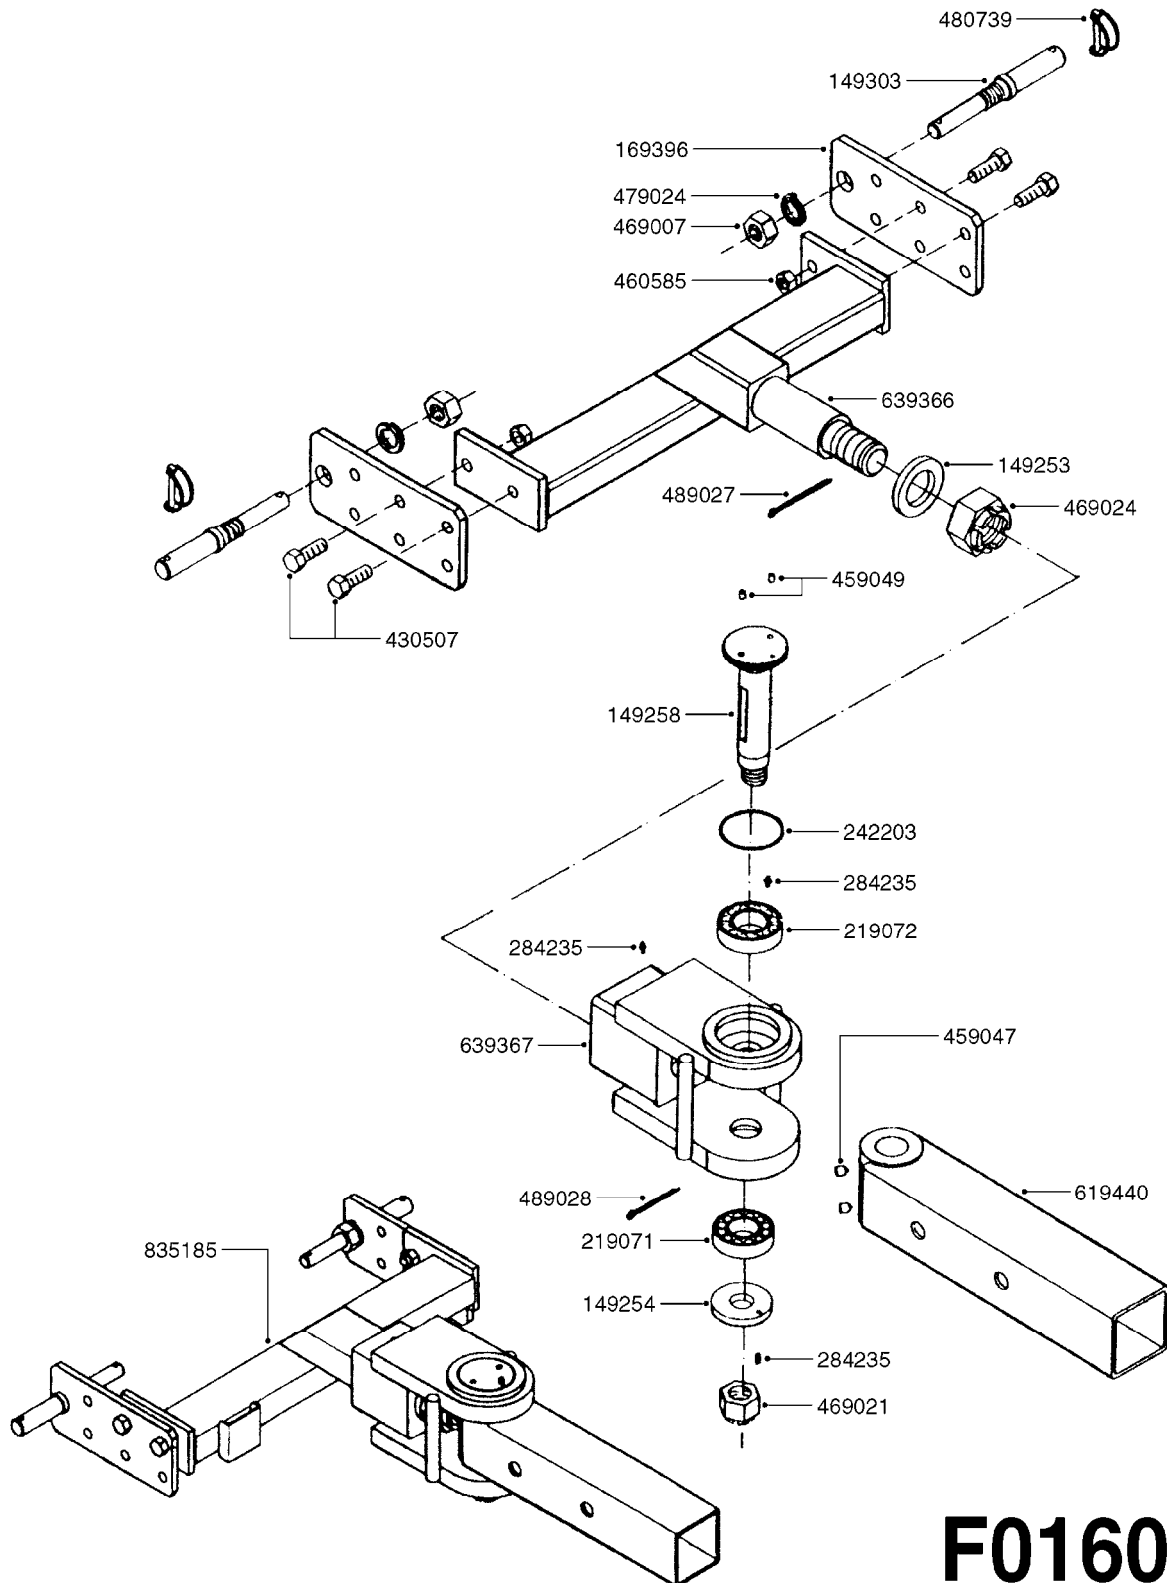

F0160

DRAWBAR - TURNABLE HITCH
F0160-HIN, 01:01:16

Page 1
Date 16.03.2016 14:53

parts-n°	order qty	description
149253	1	WASHER D.80X50X10 TURN.HITCH
149254	1	WASHER D.80X32X10 TURN.HITCH
149258	1	PIN F.TURNABLE HITCH
149303	1	DRAW BOLTS
169396	1	PLATE F. TURNABLE DRAWBAR
219071	1	BEARING 30208A TURN.HITCH
219072	1	BEARING
242203	1	O-RING 79.5X72.5
284235	1	ENGRASADOR M-6/100 RECTO
430507	1	BOLT HEX 8.8 DEL M16X45 FT
459047	1	SET SCREW ALLEN M12X25 DIN 914
459049	1	SET SCREW ALLEN M8X10 DIN 913
460585	1	NUT HEX M16X2 LOCK
469007	1	NUT 1" SAE
469021	1	CASTLE NUT 1-1/4"
469024	1	CASTLE NUT 1-3/4" TURN.HITCH
479024	1	WASHER LOCK D.26 DIN 127
480739	1	PIN SNAP D8 F.ROUND
489027	1	ROLL PIN 6 x 100
489028	1	COTTER PIN 6 X 8
619440	1	HEADTUBE FOR TURN.DRAWBAR
639366	1	CENTER BEAM TURN.HITCH
639367	1	CENTER PIVOT - TURN.HITCH
835185	1	DRAWBAR TURNABLE F.TG BV CR

24002503 - Ø 5" (125mm)

24002403 - Ø 4" (100mm)

259034 - Ø 5" (125mm) L=29-1/2" (750mm) PVC

259035 - Ø 4-3/8" (110mm) L=39-3/8" (1000mm) PVC

349012 - Ø 4" (100mm) L=37-3/8" (950mm) PVC

349026 - Ø 5-1/2" (140mm) / Ø 4-3/8" (110mm) PVC

349030 - Ø 5-1/2" (140mm) / Ø 3-1/2" (90mm) PVC

349025 - Ø 5" (125mm) / Ø 4-3/8" (110mm) PVC

349023 - Ø 5" (125mm) PVC

G0420

TUBES & HOSES
G0420-HIN, 01:01:16

Page 1

Date 16.03.2016 14:53

parts-n°	order qty	description
259034	1	PVC HOSE D125MM X 0.75M
259035	1	PVC HOSE D100MM X 1.0M
349012	1	PVC TUBE D100MM X 950MM
349023	1	GREY PVC LID D125MM
349025	1	CONNECT.PIECE PVC D125MM-110MM
349026	1	CONICAL REDUC.PVC D140MM-100MM
349030	1	140MM-90MM PVC ADAPTER
24002403	1	HOSE R X TPR 4" BLACK
24002503	1	HOSE R X TPR 5" BLACK