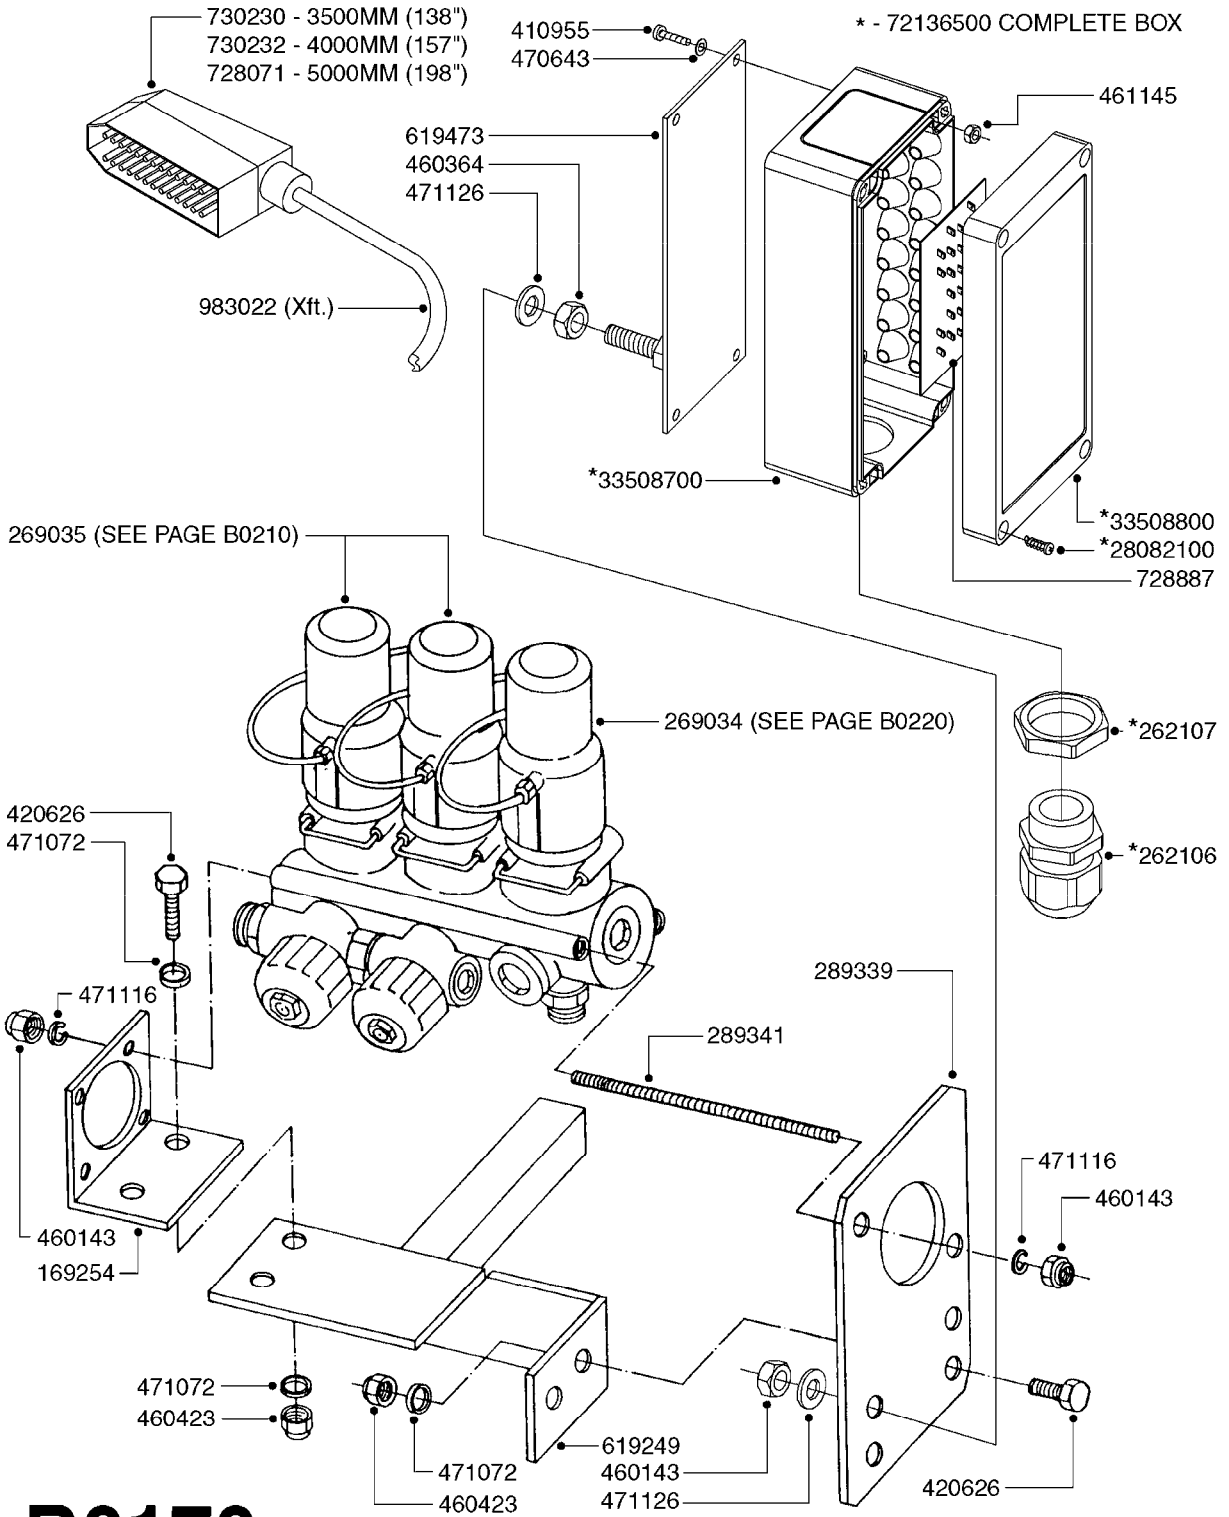

B0160

CB/2 CONTROL - ELECTRIC
B0160-HIN, 01:01:16

Page 1

Date 16.03.2016 14:53

parts-n°	order qty	description
200040	1	OMLØBER FOR FITTING 1"
231962	1	ELBOW BRASS 1/2"
232080	1	FITT. ELBOW 1/2"BSP M/F BRASS
241441	1	O-RING D29.3X3
242177	1	O-RING D25.4 X 20.2 X 2.6
284275	1	GAUGE 4"SS BOT.PSI200 28026103
284585	1	CLAMP HOSE GEAR 1" MINI 020
320084	1	FITT.DK NUT 1/2" BSP
320095	1	FITT.DK NUT 1" BSP
320106	1	FITT.DK CAPNUT 1" BSP
320283	1	FITT.DK NUT 3/4"BSP
320331	1	FITT.DK TEE 1" - 1" - 3/4" BSP
320821	1	FITT.DK NUT 1-1/2" BSP
321215	1	FITT.DK HOUSING F. AGITATION
322138	1	FITT.DK ELB 1"M X 1"F BSP
329016	1	BØJNING
330212	1	O-RING D19/D14X2.4 F.1/2"NUT
330315	1	O-RING D18.4/D13X.6
330326	1	O-RING D30/D24X2 F.1"NUT
330341	1	FITT.DK HB 1" F. 1" NUT
330595	1	O-RING D24.6/D20X2.1 -3/4"
330687	1	FITT.DK HB 1/2" F. 1/2" NUT
330691	1	FITT.DK HB 3/4'F.3/4' NUT
331111	1	VALVE SEAT FOR 1/2" DISTRIBUT.
334059	1	FITT.DK EL 1" 110 DEG.F.1-1/2"
334531	1	CLAMP HOSE PLASTIC 3/4"
334534	1	CLAMP HOSE PLASTIC 1/2"
709741	1	VALVE ASSY. 1/2" FLIP LEVER
841844	1	OP.UNIT CB/2
92702103	1	HOSE R X1/2" X300PSI WP X0012"
92702403	1	HOSE PVC SUCT GRAY 1"
92703203	1	HOSE R X3/4" X300PSI WP X0012"