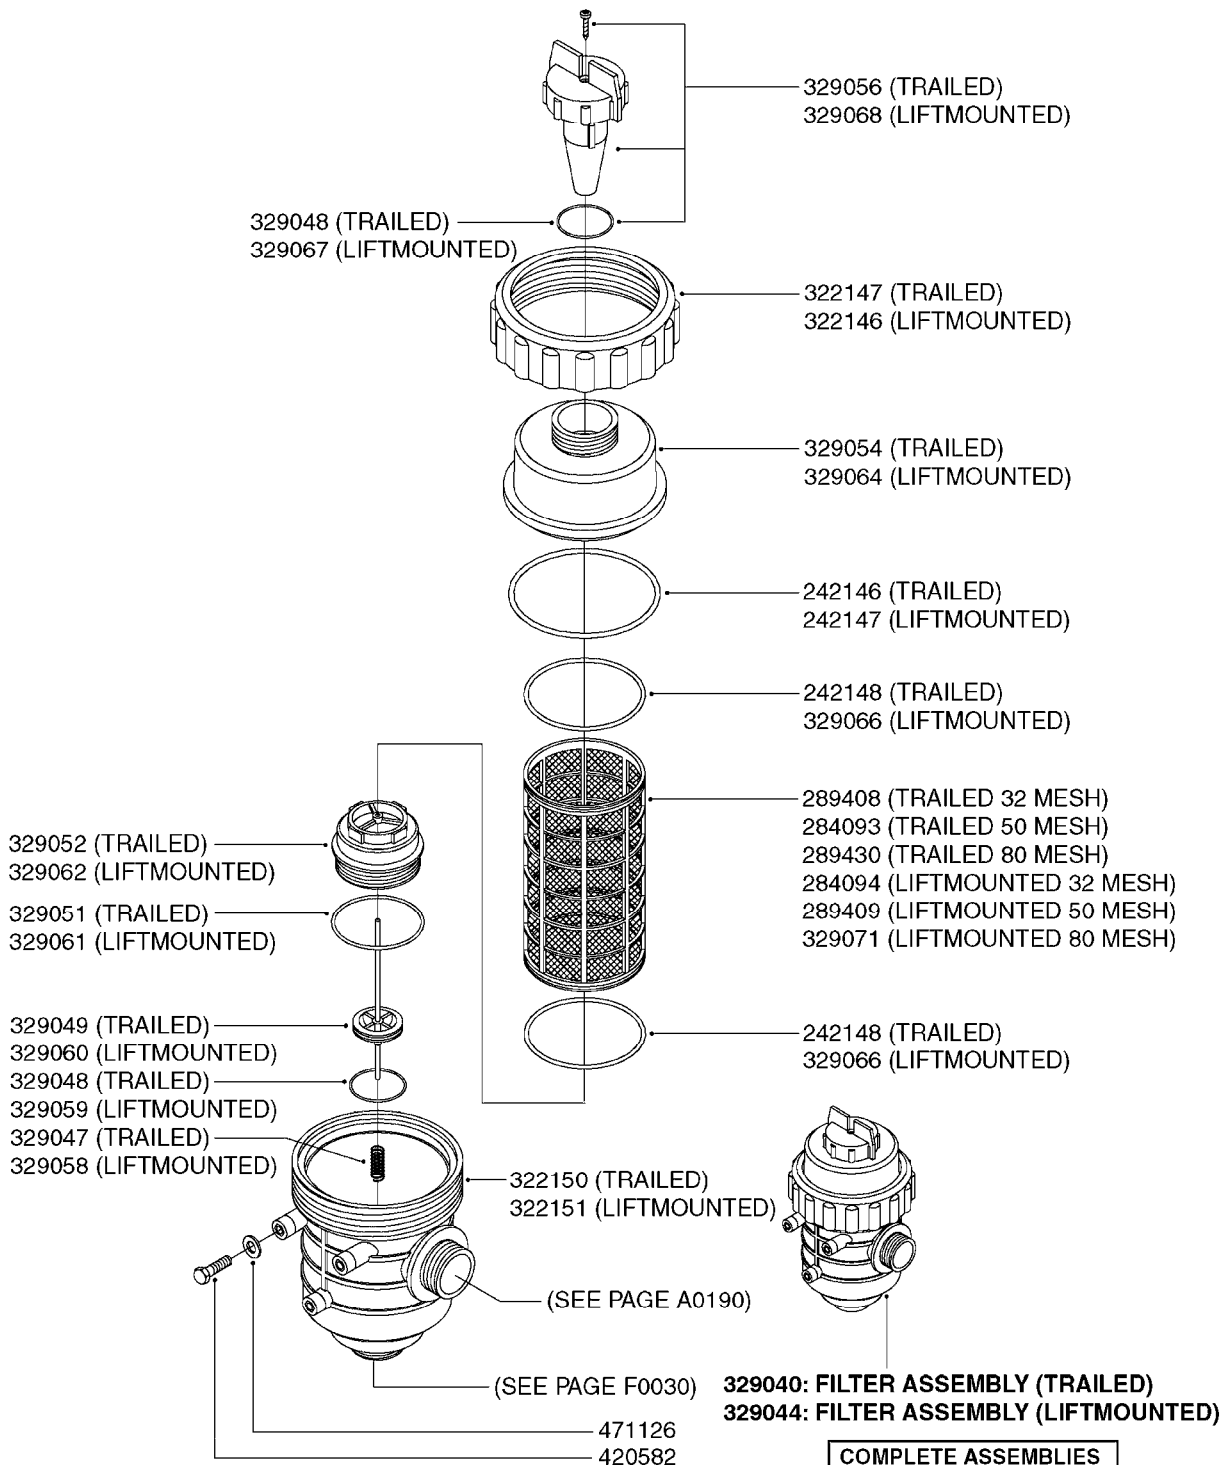

B0710

SUCTION FILT.-VINEYARD&ORCHARD
B0710-HIN, 01:01:16

Page 1

Date 16.03.2016 14:53

parts-n°	order qty	description
242146	1	O-RING 140 X 126 X 7
242147	1	O-RING 105,6x95X5.3
242148	1	O-RING 109.2 X 104 X 2
284093	1	FILTER SCRN ARAG 50 MESH BLUE
284094	1	FILTER SCRN ARAG 32 MESH WHITE
289408	1	FILTER SCRN ARAG 32 MESH WHITE
289409	1	FILTER SCRN ARAG 50 MESH BLUE
289430	1	FILTER SCRN ARAG 80 MESH RED
322146	1	THREADED RING F/FILTER 170
322147	1	THREADED RING F/FILTER 200
322150	1	FILTER CASING 1.5"BSP ARAG
322151	1	FILTER HOUSING 170
329040	1	FILTER ARAG 1.5" 32 MESH TRAIL
329044	1	FILTER ARAG 1.5" 32 MESH LIFT
329047	1	SPRING F. ARAG FILTER 1-1/2"
329048	1	O-RING F. 1-1/2" FILTER
329049	1	PLUNGER F. ARAG VALVE 1-1/2"
329051	1	O-RING F.ARAG FILTER 1-1/2"
329052	1	FITTING F.ARAG FILTER 1-1/2"
329054	1	FILTER HOUSING LID 1-1/2"
329056	1	YELLOW LOCKING RETAINER 1-1/2"
329058	1	SPRING F. ARAG FILTER 1"
329059	1	O-RING F. 1" FILTER
329060	1	PLUNGER F. ARAG VALVE 1"
329061	1	O-RING F.ARAG FILTER 1"
329062	1	FITTING F.ARAG FILTER 1"
329064	1	FILTER HOUSING LID 1"
329066	1	O-RING F.ARAG FILTER 1"
329067	1	O-RING F. 1" FILTER
329068	1	YELLOW LOCKING RETAINER 1"
329071	1	FILTER SCRN ARAG 80 MESH RED
420582	1	BOLT HEX 8.8 DEL M8X20 FT A2
471126	1	WASHER, M8, Ø16/ 8.4X 1.6, SS