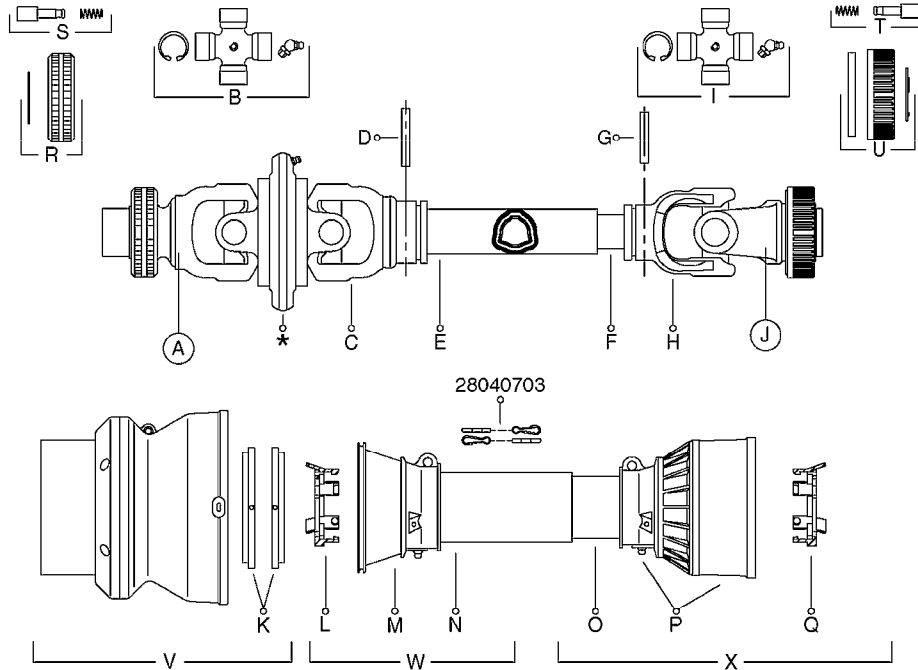

COMPLETE ASSEMBLIES
WHOLEGOODS ITEMS

A0300

PUMP - 361/363 FITTINGS
A0300-HIN, 01:01:16

Page 1

Date 16.03.2016 14:53

parts-n°	order qty	description
145997	1	FITT.DK S-93 FORK
231022	1	FITT.DK ELB. 1' BSP GF 121
242351	1	O-RING D69.5X3.0 VITON F.S-93
242353	1	O-RING D44.2X3.0 VITON F.S-67
320095	1	FITT.DK NUT 1" BSP
320132	1	FITT.DK HN 1" BSP
320821	1	FITT.DK NUT 1-1/2" BSP
321451	1	FITT.DK ELB.1-1/2 X1-1/4 80DEG
322321	1	FITT.DK S-67 X 1"BSP MALE
322322	1	FITT.DK S-67 X 1-1/4"BSP MALE
322323	1	FITT.DK S-93 X 1-1/2"BSP MALE
330326	1	O-RING D30/D24X2 F.1"NUT
330341	1	FITT.DK HB 1" F. 1" NUT
330746	1	GUARD PTO LOWER PART SHORT
330757	1	GUARD PTO UPPER PART SHORT
331262	1	FITT.DK HB 1-1/2" F. 1-1/2"NUT
331273	1	O-RING D44/D38X2 F.1-1/2"
334243	1	FITT.DK S-67 ELB.1"
334340	1	FITT.DK S-93 ELBOW 2.5"
334410	1	PROTECTION GUARD
334445	1	FITT.DK S-67 ELB.1-1/2"
334446	1	FITT.DK S-93 ELB.2" PVC
334647	1	FITT.DK S93 ELB 1-1/2" 90 PVC
334680	1	CLAMP HOSE PLASTIC 1"
410347	1	SCREW M6X20 8.8
420162	1	BOLT HEX 8.8 DEL 3/8"x15MM
459014	1	ALLEN SCREW M8 X 15 GALV.DIN93
460202	1	NUT HEX M6
461217	1	NUT HEX M5 LOCK
471074	1	WASHER M8 ELZ
471122	1	WASHER, M10, Ø20/10.5X 2.0, SS
821575	1	PUMP 363/5.5 THROUGH SHAFT
821580	1	PUMP 363/10 THROUGH SHAFT
821643	1	PUMP 363/10 1.5"SUC 540RPM OSP
821651	1	PUMP 363/5.5/1000 OSP
14012200	1	FITT.DK S-67 FORK W/M5 THREADS
28030103	1	CLAMP HOSE GEAR P5/4-S1.5"6724
28030203	1	CLAMP HOSE T-BOLT S2" 235-67
28030303	1	CLAMP HOSE T-BOLT S2.5" 235-76
82166100	1	PUMP 363/10 1.5"SUC 540RPM
82166200	1	PUMP 363/5.5 1.5"SUC 1000RPM
92702603	1	HOSE PVC SUCT GRAY 1-1/2"
92702703	1	HOSE PVC SUCT GRAY 2"
92702803	1	HOSE PVC SUCT GRAY 2.5"
92712403	1	HOSE R X1" X300PSI WP X0012"