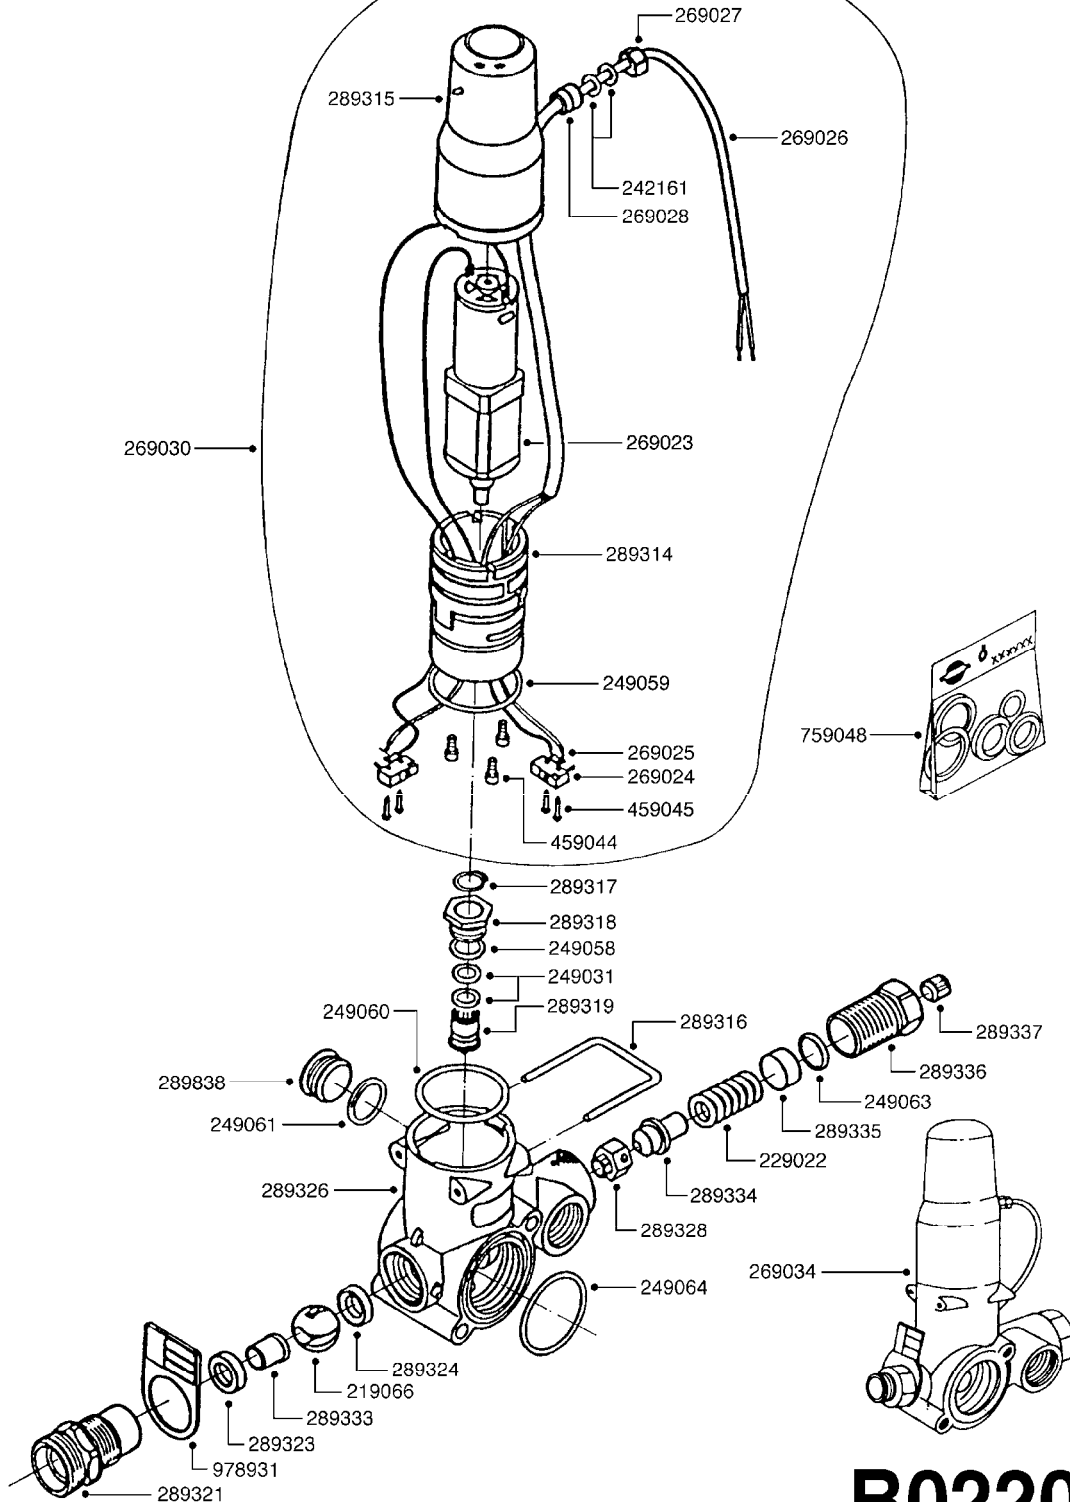

BOOM SECTION VALVE - CB/2
B0210-HIN, 01:01:16

Page 1

Date 16.03.2016 14:53

parts-n°	order qty	description
219067	1	BALL F.VALVE CB/2
229023	1	SPRING FOR CB/2 VALVE DIAL
242161	1	O-RING 6 X 3.0
249031	1	O-RING
249058	1	O-RING
249059	1	O-RING D47.3 X 2.62
249060	1	O-RING
249062	1	O-RING
249064	1	O-RING
269022	1	CB/2 MOTOR F.SECTION VALVE
269024	1	MICRO SWITCH F. CB/2 MOTOR
269025	1	ELEC. CONNECTOR
269026	1	ELECTRIC CABLE
269027	1	NUT F.CABLE LOCK
269028	1	GROMMET
269029	1	MOTOR UNIT CB/2 SECTION VALVE
269035	1	VALVE ASSY. BOOM SECTION CB/2
289313	1	PACKING CAP F. CB/2 SECT. VLV.
289314	1	MOTOR HOUSING CB/2
289315	1	MOTOR HOUSING LID CB/2
289316	1	U-CLAMP
289317	1	SNAP RING
289318	1	GUIDE M20 x 1.5
289319	1	HINGED D. 14.95 x 9.2
289320	1	OUTLET FITT.3/4"BSP SECT.VLV.
289322	1	SEAT F.BALL CB/2 VALVE
289325	1	HOUSING F.SECT.VLV.CB/2
289327	1	BUSHING CH-17 M11 x 1 D 8.5
289329	1	ADJUSTMENT HINGE
289330	1	CONNECTION PIECE D 35 M12
289331	1	KNOB F.CONSTANT PRESS. CB/2
289332	1	BUUBLE D.5
459044	1	SCREW
459045	1	SCREW
460703	1	NUT HEX M12X1.75 LOCK DIN985
759049	1	REPAIR KIT CB/2 BOOM SEC.VALVE
978931	1	I.D. TAG