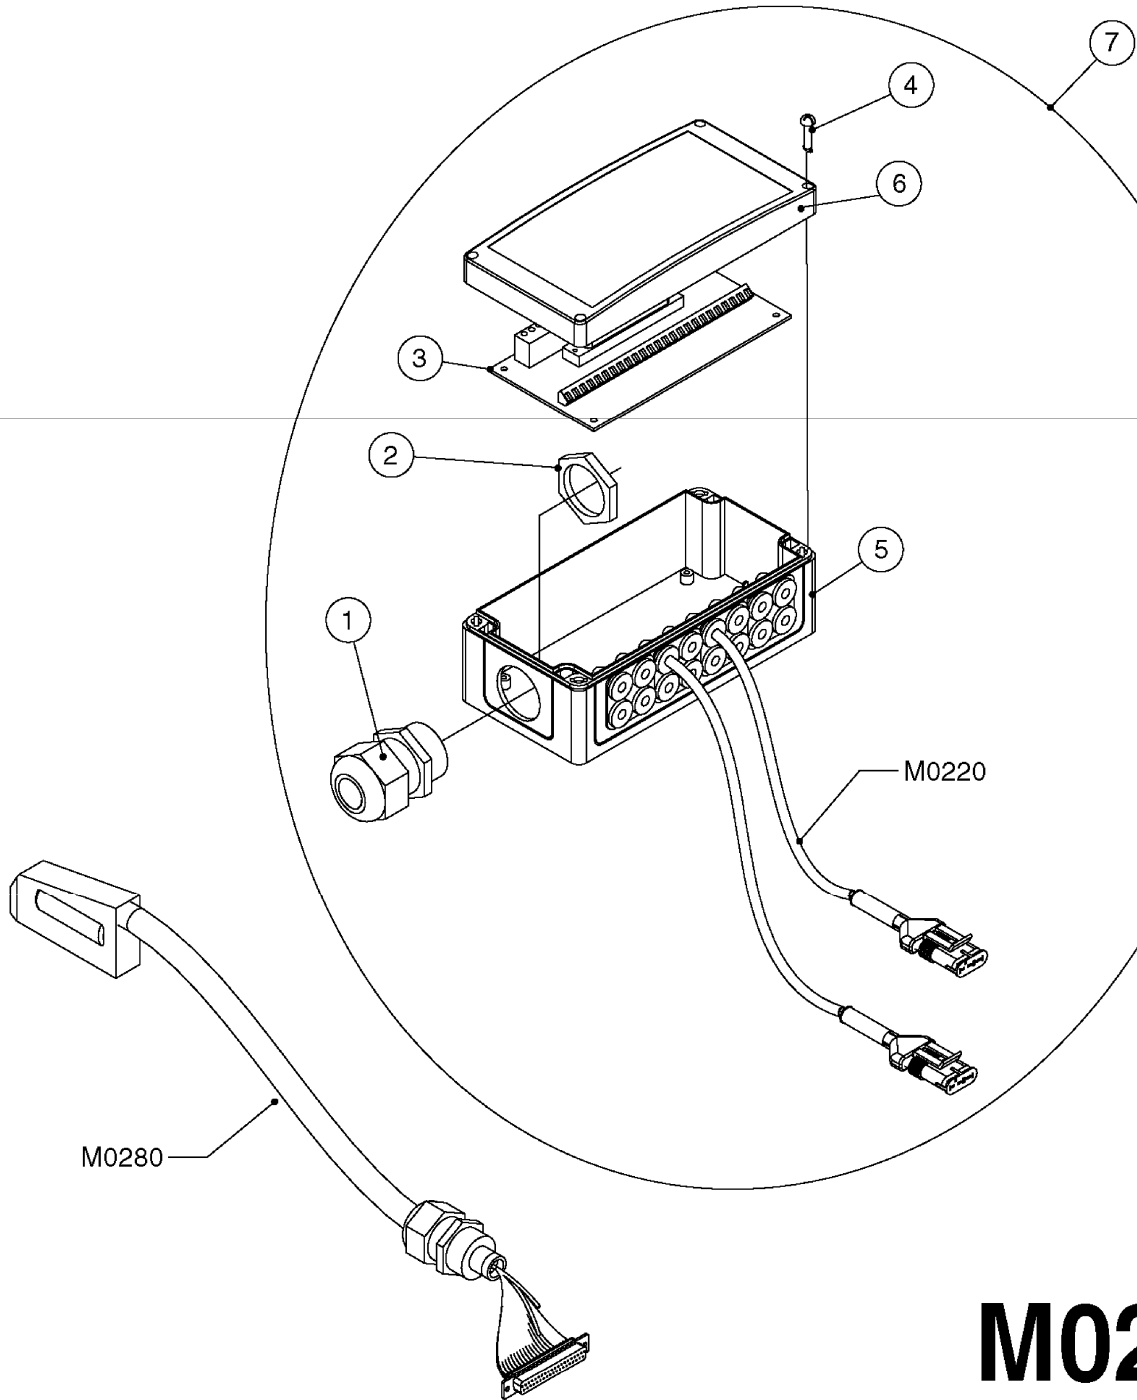

M0230

JUNCTION BOX - LIQUID
M0230-HIN, 01:01:16

Page 1

Date 09.08.2023 8:00

Pos.	parts-n°	order qty	description
1	262106	1	BULKHEAD FOR CABLE 6.5-14BLACK
2	262107	1	NUT PG21 BLACK
3	26004800	1	13 S EVC PRINT 13 SECTION
3	72173900	1	JUNCTION BOARD FOR HC5500 9 SECTION
4	28082100	1	SCREW F. BOX LID 1/4" L=20
5	33508700	1	BOTTOM BOX
6	33508800	1	LID 80 x 160 WITH SCREWS
7	72115400	1	JUNCTION BOX 9 SECT.