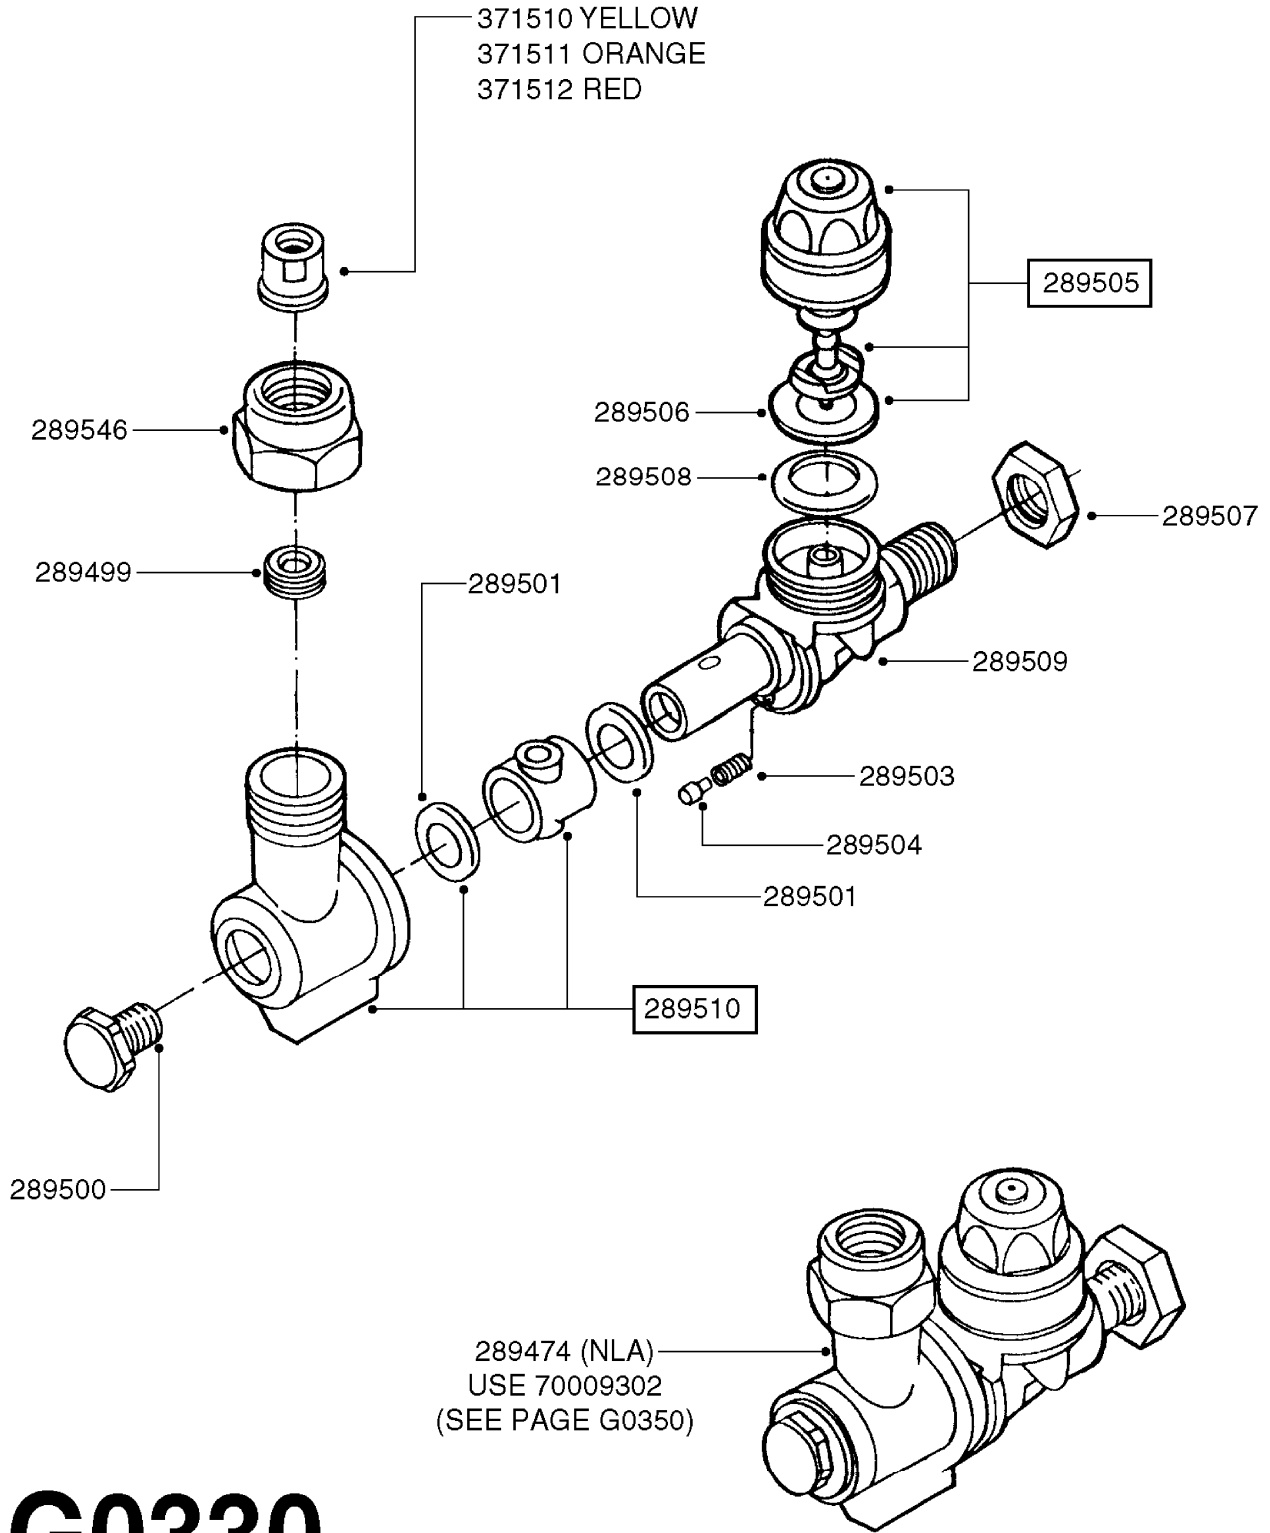

G0330

NOZZLES - AXIAL JET 1/4 X 1
G0330-HIN, 01:01:16

Page 1

Date 09.08.2023 8:00

parts-n°	order qty	description
289474	1	NOZZLE HOLDERS
289499	1	NUT M11X1
289500	1	BOLT FOR NOZZLE HOLDER
289501	1	O-RING 11 X 2.5
289503	1	SPRING
289504	1	NOZZLE POSITION LOCK
289505	1	N.D.VALVE
289506	1	NON-DRIP DIAPHRAM
289507	1	B/NUT
289508	1	O-RING F/NOZZLE HOLDER
289509	1	NOZZLE BODY
289510	1	SINGLE NOZZLE BODY
289546	1	NOZZLE CAP 3/8" FOR ZENIT/ZATU
371510	1	C-1299-12-S YELLOW CERAMIC
371511	1	C-1299-14-S ORANGE CERAMIC
371512	1	C-1299-16-S RED CERAMIC
70009302	1	SINGLE NOZZLE HOLDER