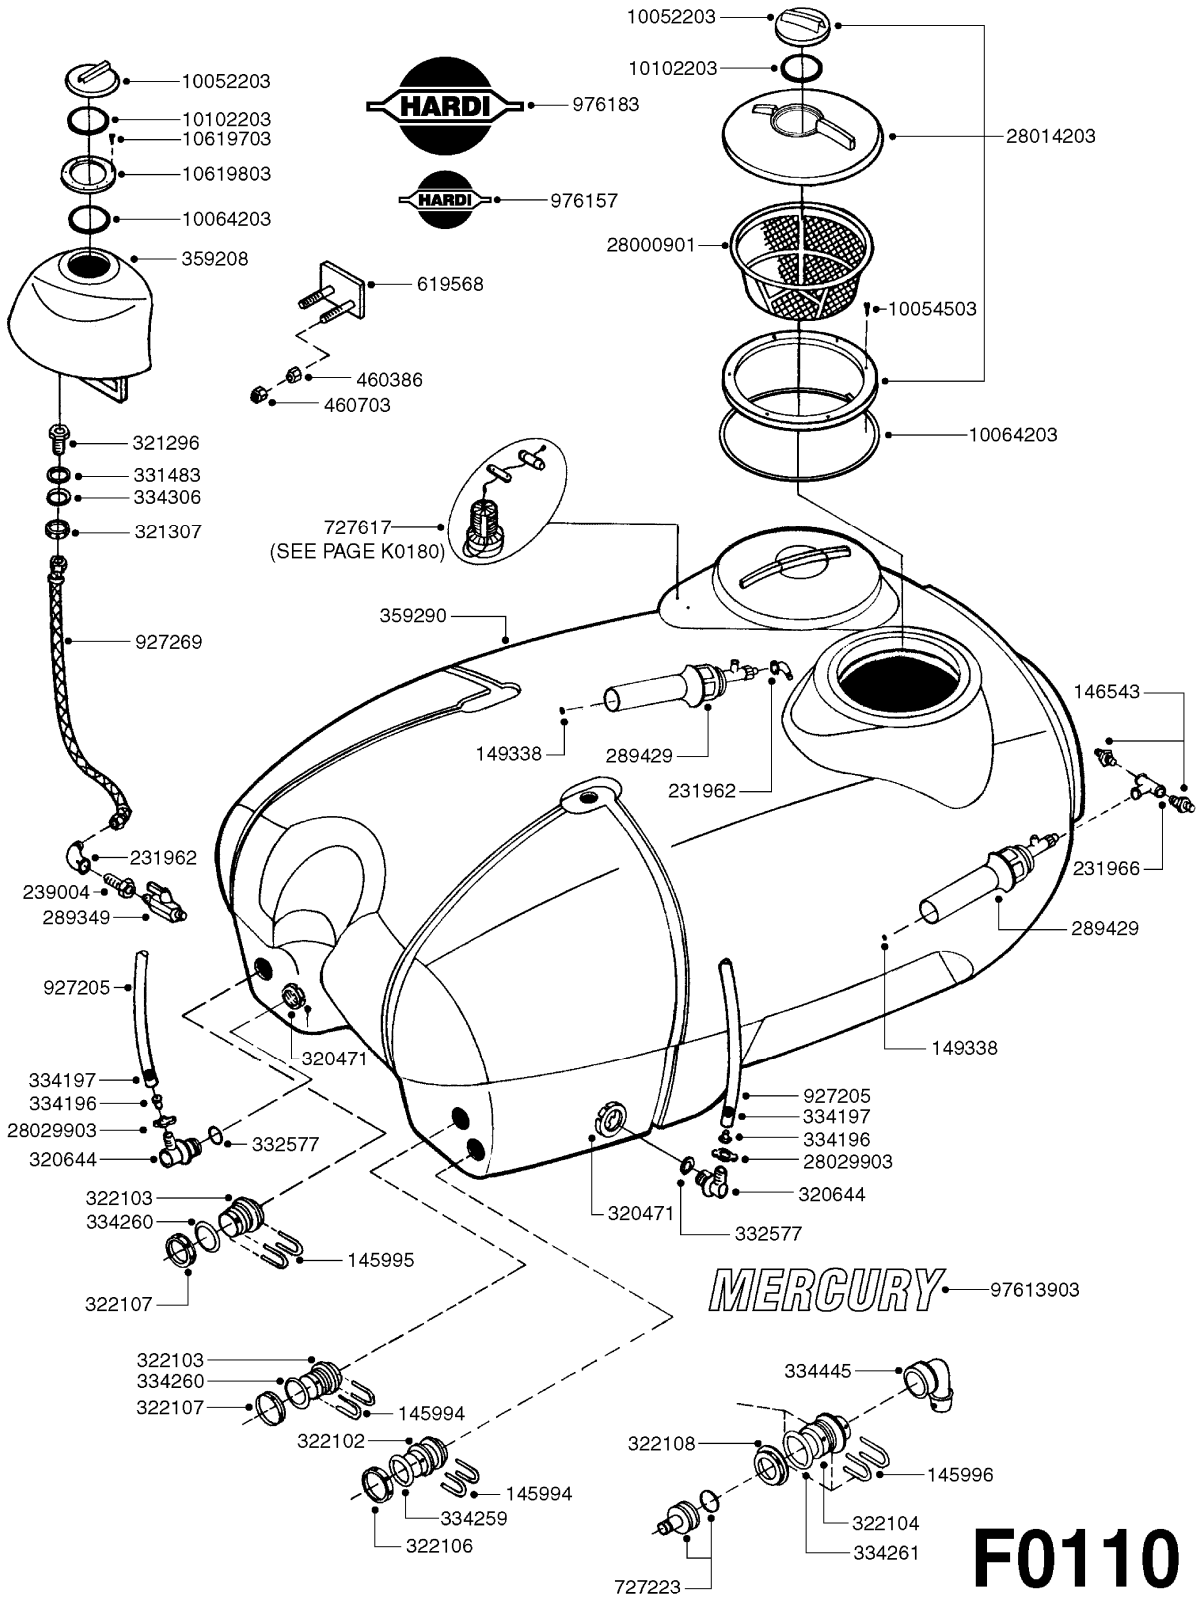

F0110

TANK - MERCURY 925
F0110-HIN, 01:01:16

parts-n°	order qty	description
145994	1	U-PIN S40
145995	1	U-PIN S53
145996	1	U-PIN S67
146543	1	NIPPLE 1/2BSP BRASS HEX
149338	1	INTERMIX JET 5MM
231962	1	ELBOW 1/2 M&F BRASS
231966	1	TEE 1/2 MMM BRASS
239004	1	BUSHING 1/2'-3/8'
289349	1	BALL-VALVE 3/8 M-H
289429	1	HIROMIXER EUROMIX (117500
320471	1	FLANGE NUT 1' RG
320644	1	ELBOW 3/4 'CONNECT.PIECE,
321296	1	1/2' RG TANK FITTING ....
321307	1	1/2' NUT
322102	1	FITT.DK S-40 BULKHEAD
322103	1	TANK FITTING S53
322104	1	LEAD - IN S67
322106	1	S40 FLANGE NUT
322107	1	S53 FLANGE NUT
322108	1	S67 FLANGE NUT
331483	1	O-RING 29.5 X 19.0 X 2.5 PUR
332577	1	O-RING 4 X 30 PUR
334196	1	PLUG F/LIQUID LEVEL INDIC
334197	1	BALL F/LIQUID LEVEL INDIC
334259	1	S40 O RING - LEAD IN
334260	1	S53 O RING - LEAD IN
334261	1	GASKET F. LEAD-IN S67
334306	1	DISC z 22 - PA PLAST TANK
334445	1	HOSE TAIL 90° S67 1"1/2
359208	1	TANK-MR-15-MERCURY
359290	1	TANK, DRILLED 925 GAL. MERCURY
460386	1	NUT M12 PLAIN G304 SS
460703	1	NUT M12 NYLOC G304 SS
619568	1	AUXILIARY TANK SUPPORT FO
727223	1	S67 1 1/2" STR SUCT.
727617	1	DRAIN ASSEMBLY - S93 MAIN TANK
927205	1	HOSE 3/4' CLEAR
927269	1	HOSE R X PVC X 1/2 X 0012"
976157	1	LOGO 11 X 17.5 HARDI
976183	1	LOGO D.18,2 X 29,6 CM.HARDI
10052203	1	LID FOR FLUSH TANK RANGER
10054503	1	SCREW 3/4" SELF TAPPING
10064203	1	SET SEALING SPONGE 1 Ft BULK
10102203	1	GASKET F.16" LID BREATHER
10619703	1	SCREW SS #6x3/4' SELF TAPPING
10619803	1	FLANGE FOR FLUSH TANK LID RANG
28000901	1	FILTER, TOP MAIN TANK, Ø400 L275 300130
28014203	1	LID ASSY. (3-PC.) 16" ARAG
28029903	1	CLAMP HOSE GEAR P3/4"-S1" 6712
97613903	1	DECAL MERCURY 2011