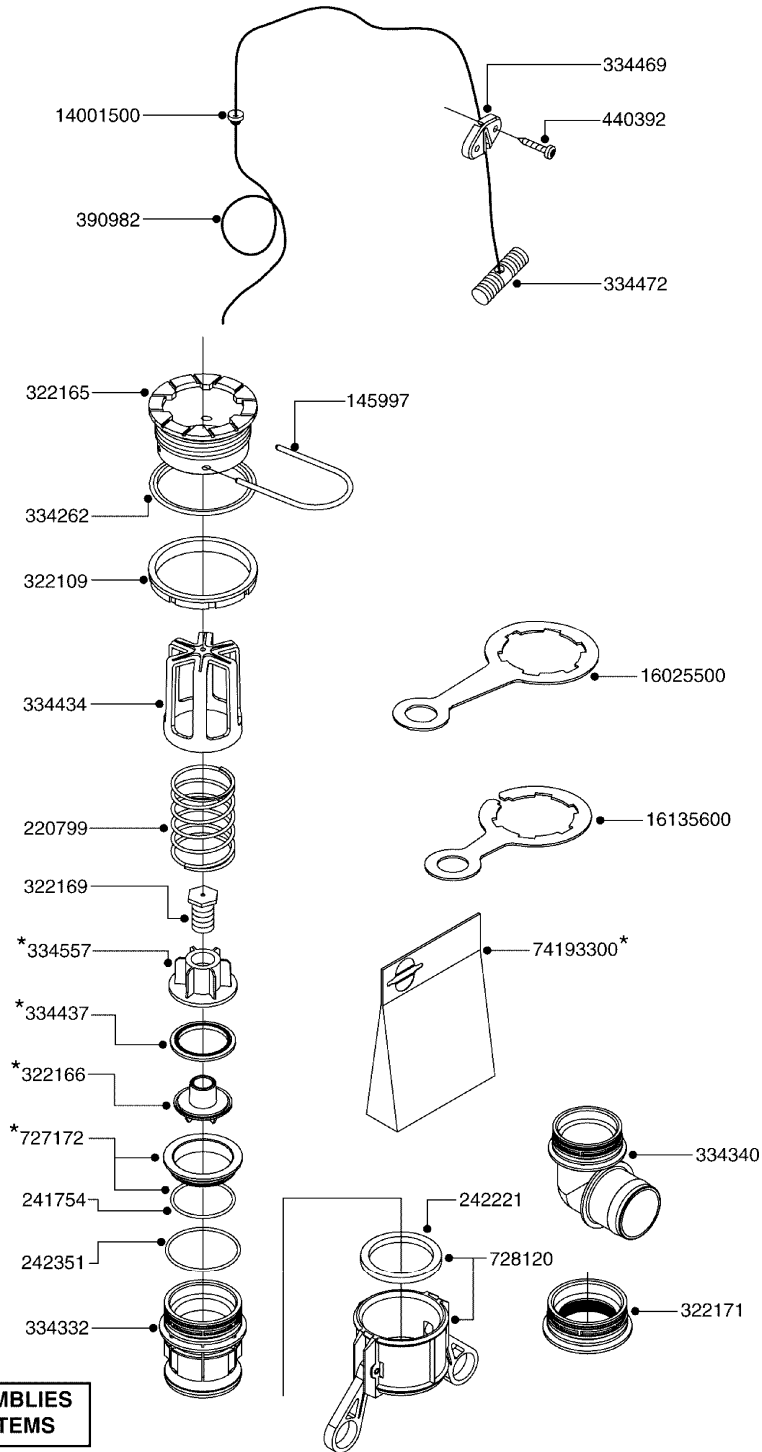

DRAWBAR - TURNABLE HITCH
F0160-HIN, 01:01:16

Page 1
Date 09.08.2023 8:00

parts-n°	order qty	description
149253	1	WASHER FOR DRAWBAR - MERCURY
149254	1	DISC
149258	1	PIN
149303	1	BOLT D.28 X 226
169396	1	PLATE
219071	1	BEARING
219072	1	BEARING
242203	1	O-RING D 79,5X72,5X3,5
284235	1	LUBRICATE NIPPLE M6x1.00
430507	1	SCREW M16 X 45 DIN933-8.8 MAGD
459047	1	SET SCREW ALLEN M12X25 DIN 913
459049	1	SET SCREW ALLEN M8X10 DIN 913
460585	1	LOCKING NUT M16 DIN985 A2 SS
469007	1	NUT
469021	1	SLOTTET NUT 1 1/4'
469024	1	NUT CASTELATED
479024	1	WASHER
480739	1	PIN D8 X 50 LINCH (LE)
489027	1	ROLL PIN 6 x 100
489028	1	SPLIT PIN
619440	1	HEAD TUBE F.DRAWDAR CONDOR
639366	1	DRAWBAR PIECE
639367	1	DRAWBAR CLAW FOR MERCURY
835185	1	TURNABLE DRAWBAR FORCE 10

G0360

NOZZLES - SINGLE & DOUBLE JETS
G0360-HIN, 01:01:16

Page 1

Date 09.08.2023 8:00

parts-n°	order qty	description
146326	1	CAP 1/2BSP F/MIST2 NOZZ
146327	1	CAP 3/8BSP NOZZLE
146328	1	NUT M12 BLANK.F/MIST2
146480	1	NUT TS NON-DRIP NOZZLE
149091	1	INNER CAP FOR NON-DRIP
149092	1	NOZZLE CAP FOR NON-DRIP
220788	1	SPRING FOR NON-DRIP
231964	1	NOZZLE NIPPLE MIST2
242239	1	DIAPHRAGM MIST2 NONDRIP
284161	1	CLIP MIST2 NOZZLE RING
330212	1	O-RING 19.0 X 14.0 X 2.4 PUR
471110	1	WASHER C2 N&T COPPER
726934	1	DOUBLE NOZZLEHOLDER 'I' .
726935	1	NOZZLE MIST2 E DOUBLE
727369	1	DOUBLE NON-DRIP NOZ.HOLDER - I
727370	1	DOUBLE NON-DRIP NOZ.HOLDER - E
727371	1	NOZZLE-MIST2 N-D I DOUBLE
727372	1	NOZZLE-MIST2 N-D E DOUBLE
739001	1	NOZZ.HOLDER SIMPLE "I" NON-DRIP
739002	1	SINGL.NOZ.HOLDER "D/E" NO-DRIP
739003	1	NOZZLE MIST2 I SINGLE
739004	1	NOZZLE MIST2 E SINGLE

COMPLETE ASSEMBLIES
WHOLEGOODS ITEMS

727617 - COMPLETE ASSEMBLY (2" BSP THREADED FITTING & 126" CORD)
727742 - COMPLETE ASSEMBLY (2-1/2" ELBOW & 157.5" CORD)

K0180

DRAIN ASSEMBLY-PULL CORD TYPE
K0180-HIN, 26:08:21