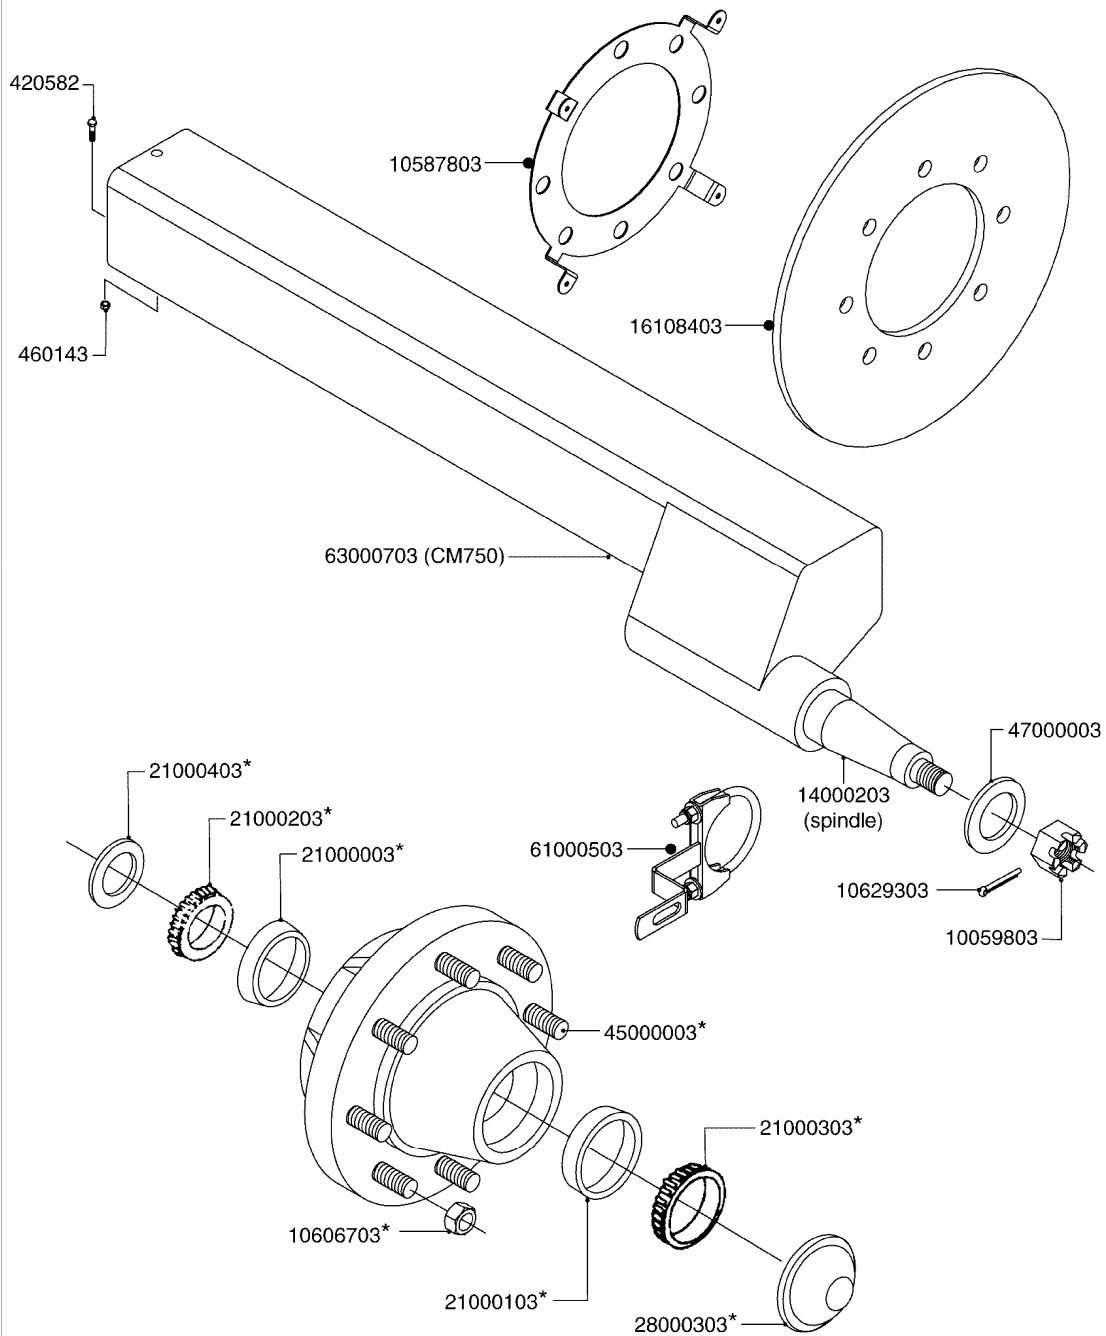

COMPLETE HUB W/BEARINGS:
*10531903

**COMPLETE ASSEMBLIES
WHOLEGOODS ITEMS**

E0730

HUB ASSEMBLY F.2 1/8" SPINDLE
E0730-HIN, 01:01:16

Page 1

Date 09.08.2023 8:00

parts-n°	order qty	description
10058803	1	BEARING INNER CONE E25590
10058903	1	SEAL HUB ESE41
10059003	1	DUST CAP 800/1000 GAL EDC17
10059203	1	BOLT WHEEL 9/16"x1-1/4"UNF 90D
10059703	1	BEARING OUTER CONE E25877
10059803	1	NUT HEX NF 1"
10320203	1	BEARING INNER CUP1000GAL.TR/TA
10320303	1	BEARING OUTER CUP1000GAL.TR/TA
10531903	1	HUB ASSY.COMP.F.2-1/8" SPINDLE
10587803	1	MAG MNT F. SPEED SNS 8 BOLT
10629303	1	PIN, COTTER 3/16" X 2.25" LONG
28020103	1	SPINDLE 2.125 CRS 14" 811
47000703	1	WASHER, SPNDL 1.1" 1.06x2 .19T

*28050103 - COMPLETE HUB ASSEMBLY

COMPLETE ASSEMBLIES
WHOLEGOODS ITEMS

E0750

HUB ASSY F. 3" SPINDLE CM750
E0750-HIN, 01:01:16

Page 1
Date 09.08.2023 8:00

parts-n°	order qty	description
420582	1	SCREW M8 X 20 G304 STAINLESS
460143	1	NUT, NYLOC M8 A2
10059803	1	NUT HEX NF 1"
10587803	1	MAG MNT F. SPEED SNS 8 BOLT
10606703	1	NUT HEX NF 5/8" FLANGED F.STUD
10629303	1	PIN, COTTER 3/16" X 2.25" LONG
14000203	1	SPINDLE 3" X 16" W/NUT &WASHER
16108403	1	REINFORCEMENT RING 8-8-6 HUB FOR NON-REINFORCED 3/8" RIMS ONLY
21000003	1	BEARING INNER CUP #382A
21000103	1	BEARING OUTER CUP #LM501310
21000203	1	BEARING INNER CONE #387AS
21000303	1	BEARING OUTER CONE #LM501349
21000403	1	SEAL GREASE #CR29968
28000303	1	DUST CAP #1609
28050103	1	HUB F 3" 758 7500# PACKAGE
45000003	1	STUD BOLT 5/8" X 2-1/2"
47000003	1	WASHER SPNDL 3" 1.12X2.1 .25TK
61000503	1	SPEED SNS MNT CLAMP - 3"
63000703	1	AXLE INSERT W/M CM750