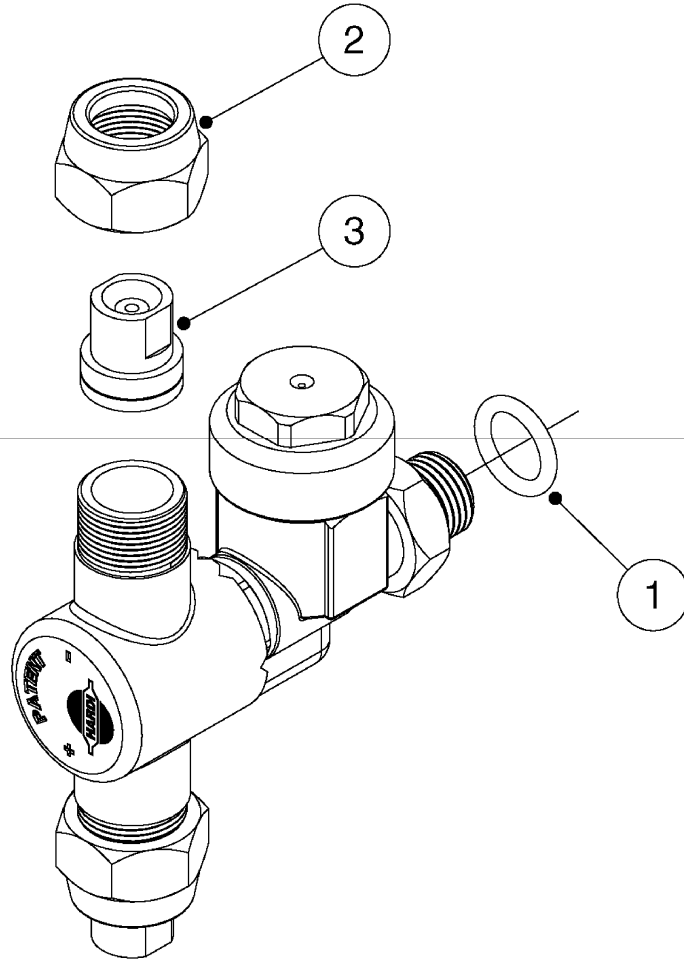

G0330

NOZZLES - AXIAL JET 1/4 X 1
G0330-HIN, 01:01:16

Page 1

Date 09.08.2023 8:00

parts-n°	order qty	description
289474	1	NOZZLE HOLDERS
289499	1	NUT M11X1
289500	1	BOLT FOR NOZZLE HOLDER
289501	1	O-RING 11 X 2.5
289503	1	SPRING
289504	1	NOZZLE POSITION LOCK
289505	1	N.D.VALVE
289506	1	NON-DRIP DIAPHRAM
289507	1	B/NUT
289508	1	O-RING F/NOZZLE HOLDER
289509	1	NOZZLE BODY
289510	1	SINGLE NOZZLE BODY
289546	1	NOZZLE CAP 3/8" FOR ZENIT/ZATU
371510	1	C-1299-12-S YELLOW CERAMIC
371511	1	C-1299-14-S ORANGE CERAMIC
371512	1	C-1299-16-S RED CERAMIC
70009302	1	SINGLE NOZZLE HOLDER

G0340

NOZZLES - AXIAL JET 1/4 X 2
G0340-HIN, 01:01:16

Page 1

Date 09.08.2023 8:00

parts-n°	order qty	description
289401	1	JET 1/4'' DOUBLE (756176)
289497	1	NOZZLE HOLDER - DOUBLE
289498	1	BRASS CAP- MERCURY
289499	1	NUT M11X1
289500	1	BOLT FOR NOZZLE HOLDER
289501	1	O-RING 11 X 2.5
289503	1	SPRING
289504	1	NOZZLE POSITION LOCK
289505	1	N.D.VALVE
289506	1	NON-DRIP DIAPHRAM
289507	1	B/NUT
289508	1	O-RING F/NOZZLE HOLDER
289509	1	NOZZLE BODY
371510	1	C-1299-12-S YELLOW CERAMIC
371511	1	C-1299-14-S ORANGE CERAMIC
371512	1	C-1299-16-S RED CERAMIC
70009602	1	DOUBLE NOZZLE HOLDER MR