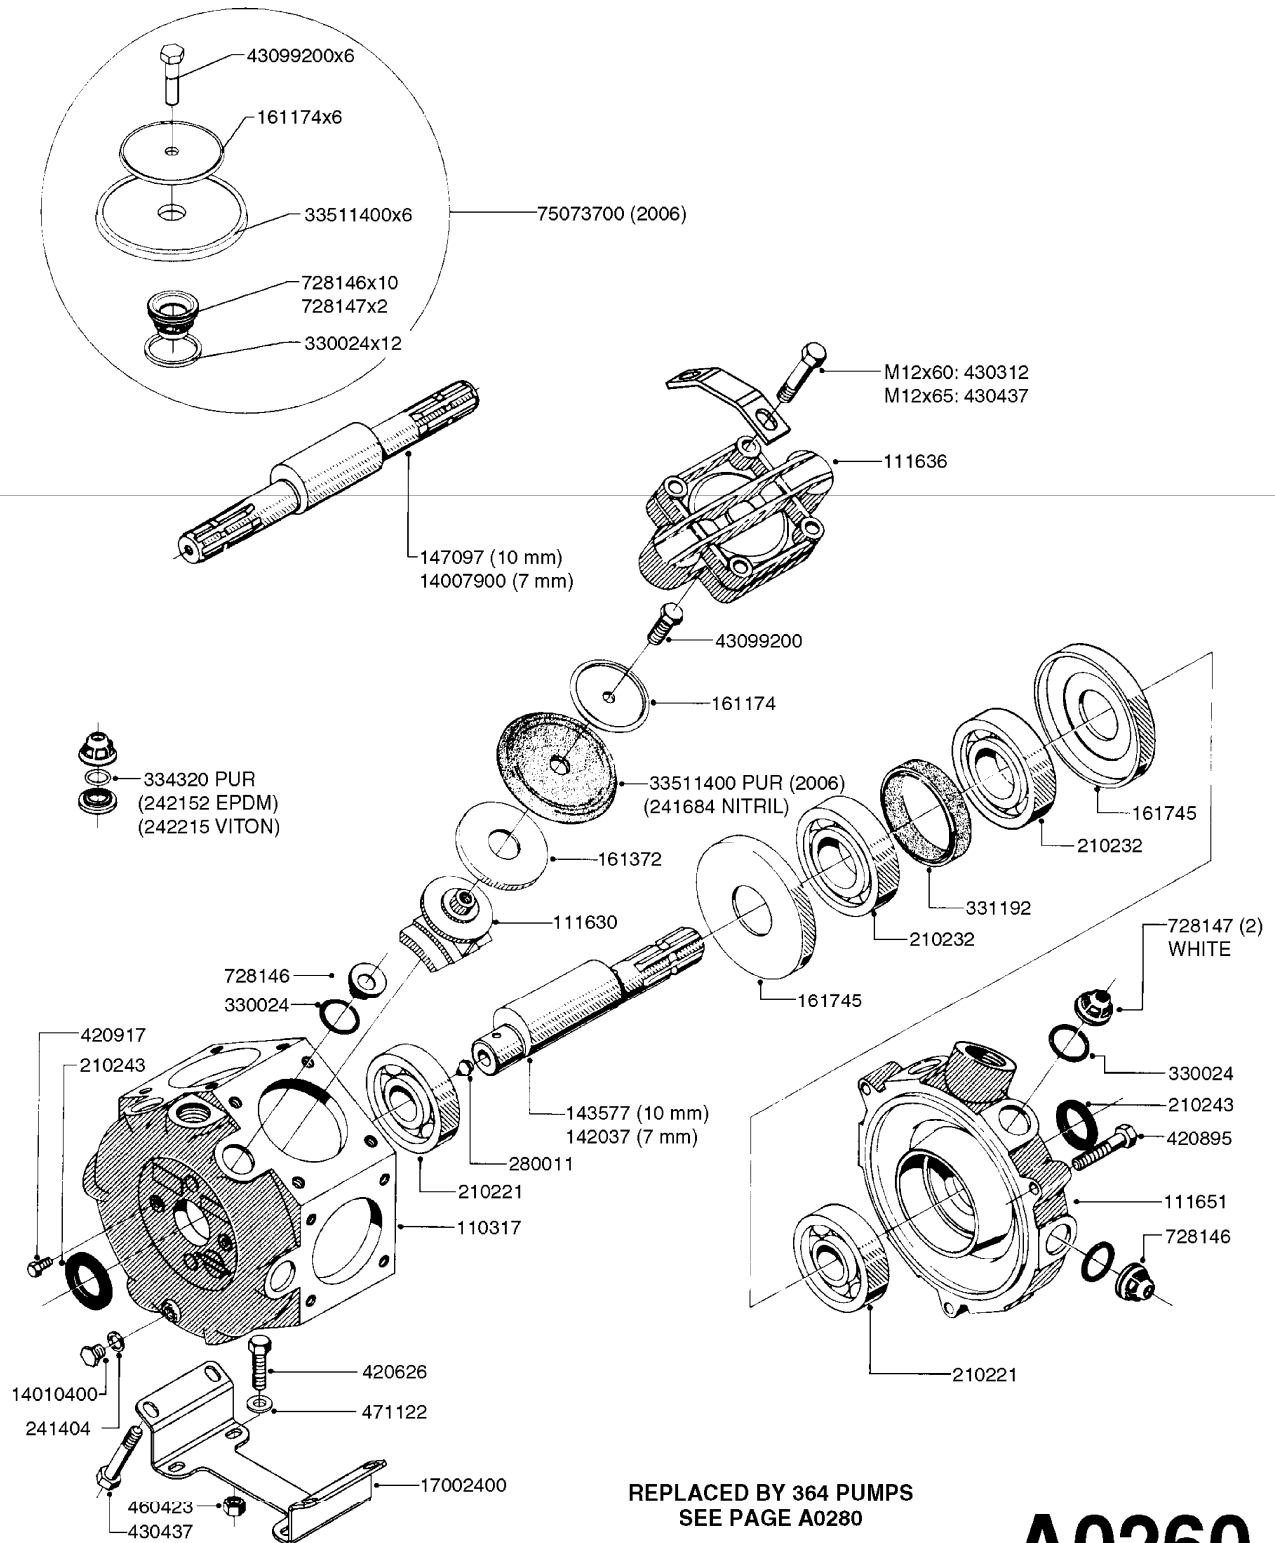

REPLACED BY 364 PUMPS
SEE PAGE A0280

A0260

PUMP - 363 W/MOUNTING BASE
A0260-HIN, 17:03:16

Page 1
Date 09.08.2023 8:00

parts-n°	order qty	description
110317	1	PUMP CASING 361 PAINTED
111630	1	CONROD 363-10 MACH.
111636	1	VALVE COVER 363 HEAVYDUT
111651	1	FRONT PART 363 PRIMED 1 1/2'
142037	1	CRANK SHAFT 361 - 20
143577	1	CRANK SHAFT 460 PUMP
147097	1	CRANK SHAFT 462/10 THROUG
161174	1	DRAW SHOE 363 STAINLES ST
161372	1	PRESSURE SHOE 320/360 ...
161745	1	DISC F.CONNEC.ROD PUMP 36
210221	1	BEARING - 361 PUMP
210232	1	BEARING 361
210243	1	OIL SEALING RING 35x47x7
241404	1	DOWTY SEAL 1/4"
241684	1	DIAPHRAGME F/361/5 HT NIT
242152	1	O-RING D 18,2X3 70 SH. EP
242215	1	O-RING D 18X3
280011	1	GREASE NIPPLE 3/8' SAE H TR .
330024	1	O-RING 41.1 X 34.5 X 3.3 PUR
331192	1	SPACER MODEL 361
334320	1	O-RING 18X3 PUR
420626	1	SCREW M10 X 20 DIN 933 S/LESS
420895	1	M 10 X 60 MACH.SCREW BLAC
420917	1	M 8 X 12 MACH.SCREW BLACK
430312	1	MAS.SCREW WITH 12X60
430437	1	M12 X 65 MACH.SCREW BLACK
460423	1	NUT M10 NYLOC SS G304
471122	1	WASHER 10MM 20X10.5X2 SS G304
728146	1	PUMP VALVE D 35
728147	1	VALVE D35/1,5 PUR 18X3
14007900	1	CRANK SHAFT 363/7 THROUGH
14010400	1	HY STOPPER 1/4'' SS
17002400	1	FOOT MODEL 361
33511400	1	DIAPHRAGME FOR 321/361 PUMP
43099200	1	BOLT, SET M12 X 30 DIN933 A4
75073700	1	PUMP KIT 363 06