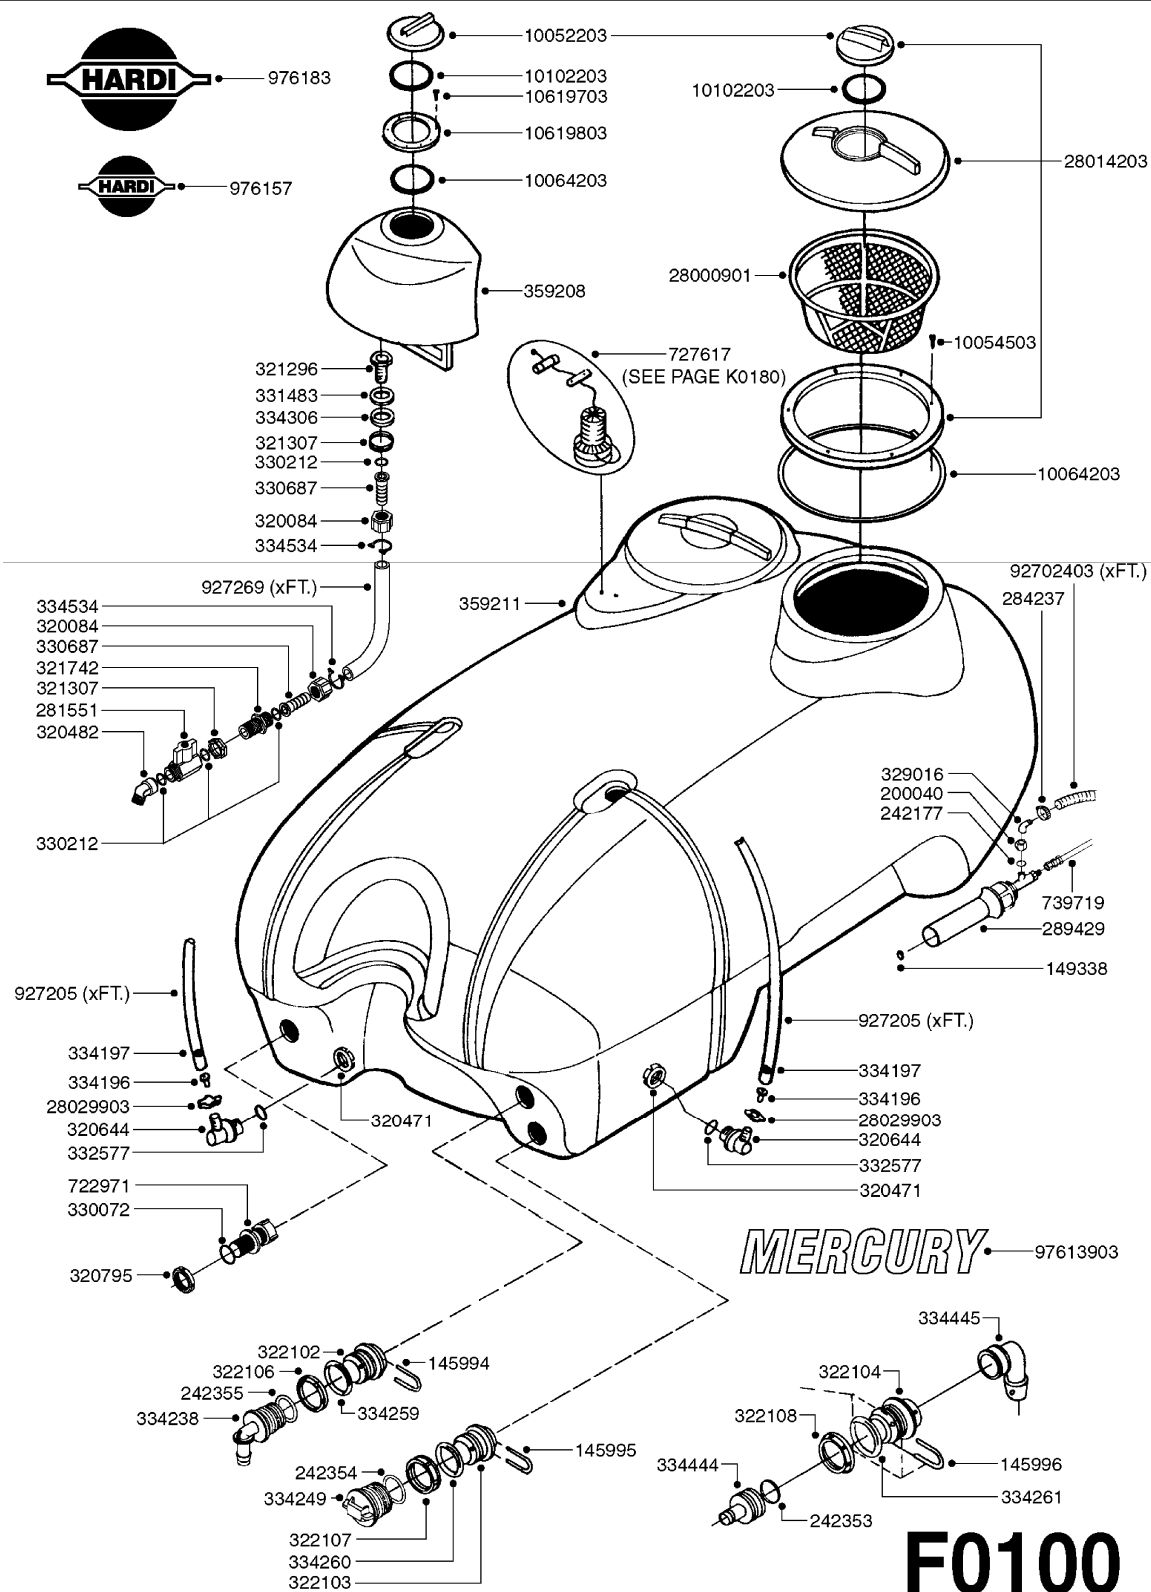

*28050103 - COMPLETE HUB ASSEMBLY

COMPLETE ASSEMBLIES
WHOLEGOODS ITEMS

E0750

HUB ASSY F. 3" SPINDLE CM750
E0750-HIN, 01:01:16

Page 1
Date 09.08.2023 8:00

parts-n°	order qty	description
420582	1	SCREW M8 X 20 G304 STAINLESS
460143	1	NUT, NYLOC M8 A2
10059803	1	NUT HEX NF 1"
10587803	1	MAG MNT F. SPEED SNS 8 BOLT
10606703	1	NUT HEX NF 5/8" FLANGED F.STUD
10629303	1	PIN, COTTER 3/16" X 2.25" LONG
14000203	1	SPINDLE 3" X 16" W/NUT &WASHER
16108403	1	REINFORCEMENT RING 8-8-6 HUB FOR NON-REINFORCED 3/8" RIMS ONLY
21000003	1	BEARING INNER CUP #382A
21000103	1	BEARING OUTER CUP #LM501310
21000203	1	BEARING INNER CONE #387AS
21000303	1	BEARING OUTER CONE #LM501349
21000403	1	SEAL GREASE #CR29968
28000303	1	DUST CAP #1609
28050103	1	HUB F 3" 758 7500# PACKAGE
45000003	1	STUD BOLT 5/8" X 2-1/2"
47000003	1	WASHER SPNDL 3" 1.12X2.1 .25TK
61000503	1	SPEED SNS MNT CLAMP - 3"
63000703	1	AXLE INSERT W/M CM750