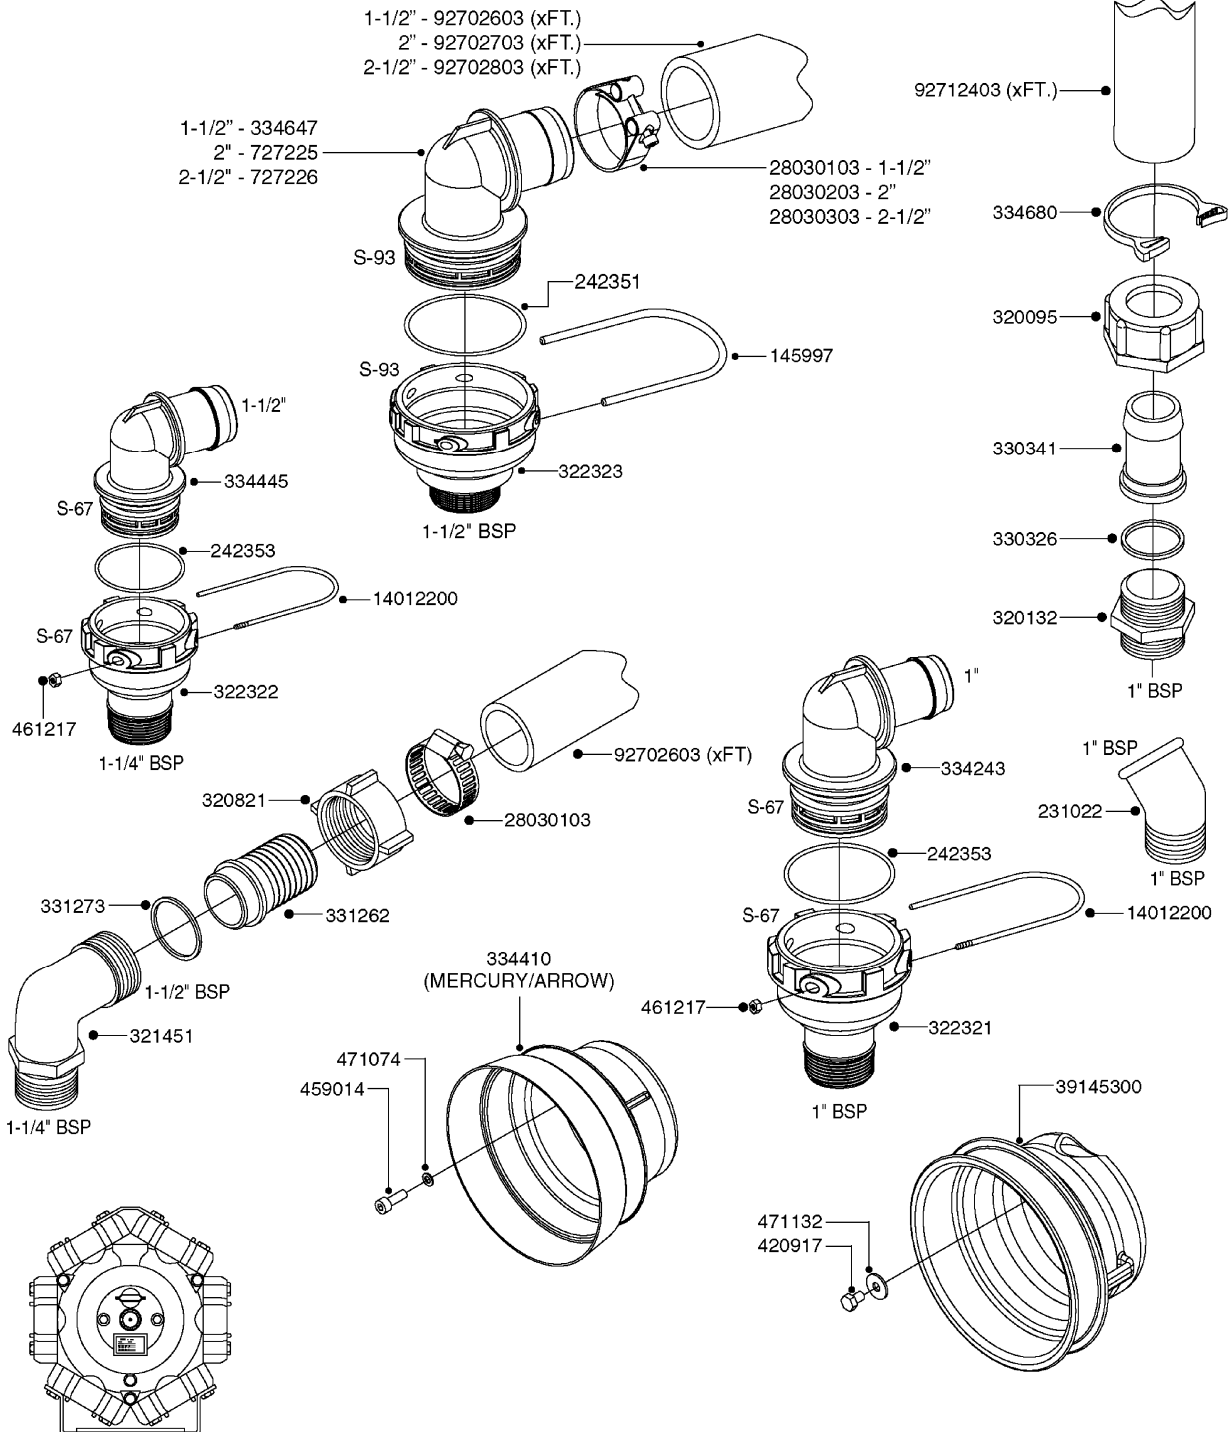

SUCTION SIDE OF PUMP

PRESSURE SIDE OF PUMP

COMPLETE PUMP
(NLA) REPLACED BY 364 PUMP (SEE PAGE A0280)

A0300

PUMP - 361/363FITTINGS
A0300-HIN, 28:05:19

Page 1

Date 09.08.2023 8:00

parts-n°	order qty	description
145997	1	U-PIN S93
231022	1	ANGLE 45' 1'
242351	1	O-RING D69,5X3,0 VITON F.
242353	1	O-RING 3 X 44.2 VITON
320095	1	1' RG CAP
320132	1	1' DOUBLE NIPPLE W/SEAT .
320821	1	CAP 1-1/2" BSP
321451	1	80 DEGREE ELBOW 5/4' X 1
322321	1	ADAPTOR S67 X 1" BSP
322322	1	ADAPTOR S67 X 1-1/4" BSP
322323	1	ADAPTOR S93 X 1-1/2" BSP
330326	1	O-RING 30.0 X 24.0 X 2.0 PUR
330341	1	TAIL - 1' FOR 1' RG CAP
331262	1	1 1/2' HOSE TAIL FOR 1 1/2'CAP
331273	1	O-RING 44.0 X 38.0 X 2.0 PUR
334243	1	HOSE TAIL 90° S67 1"
334410	1	PTO GUARD ON PUMP
334445	1	HOSE TAIL 90° S67 1"1/2
334647	1	FITT.DK S93 ELB 1-1/2" 90 PVC
334680	1	HOSE CLAMP 1'
420917	1	M 8 X 12 MACH.SCREW BLACK
459014	1	SCREW 8 X 15 ALLEN G304 SS
461217	1	NUT NYLOC M5 G304 SS
471074	1	WASHER FOR C2 HANDLE
471132	1	WASHER 8mm 24X8.4X2 STAINLESS
727225	1	S93 2" 90* SUCT.
727226	1	HOSETAIL S93 2"1/2 90°+O-RING
14012200	1	U-PIN S-67 M5
28030103	1	CLAMP HOSE GEAR P5/4-S1.5"6724
28030203	1	CLAMP HOSE T-BOLT S2" 235-67
28030303	1	CLAMP HOSE T-BOLT S2.5" 235-76
39145300	1	PTO SHIELD Ø203 4-POLET MACHINED
92702603	1	HOSE PVC SUCT GRAY 1-1/2"
92702703	1	HOSE PVC SUCT GRAY 2"
92702803	1	HOSE PVC SUCT GRAY 2.5"
92712403	1	HOSE R X1" X300PSI WP X0012"