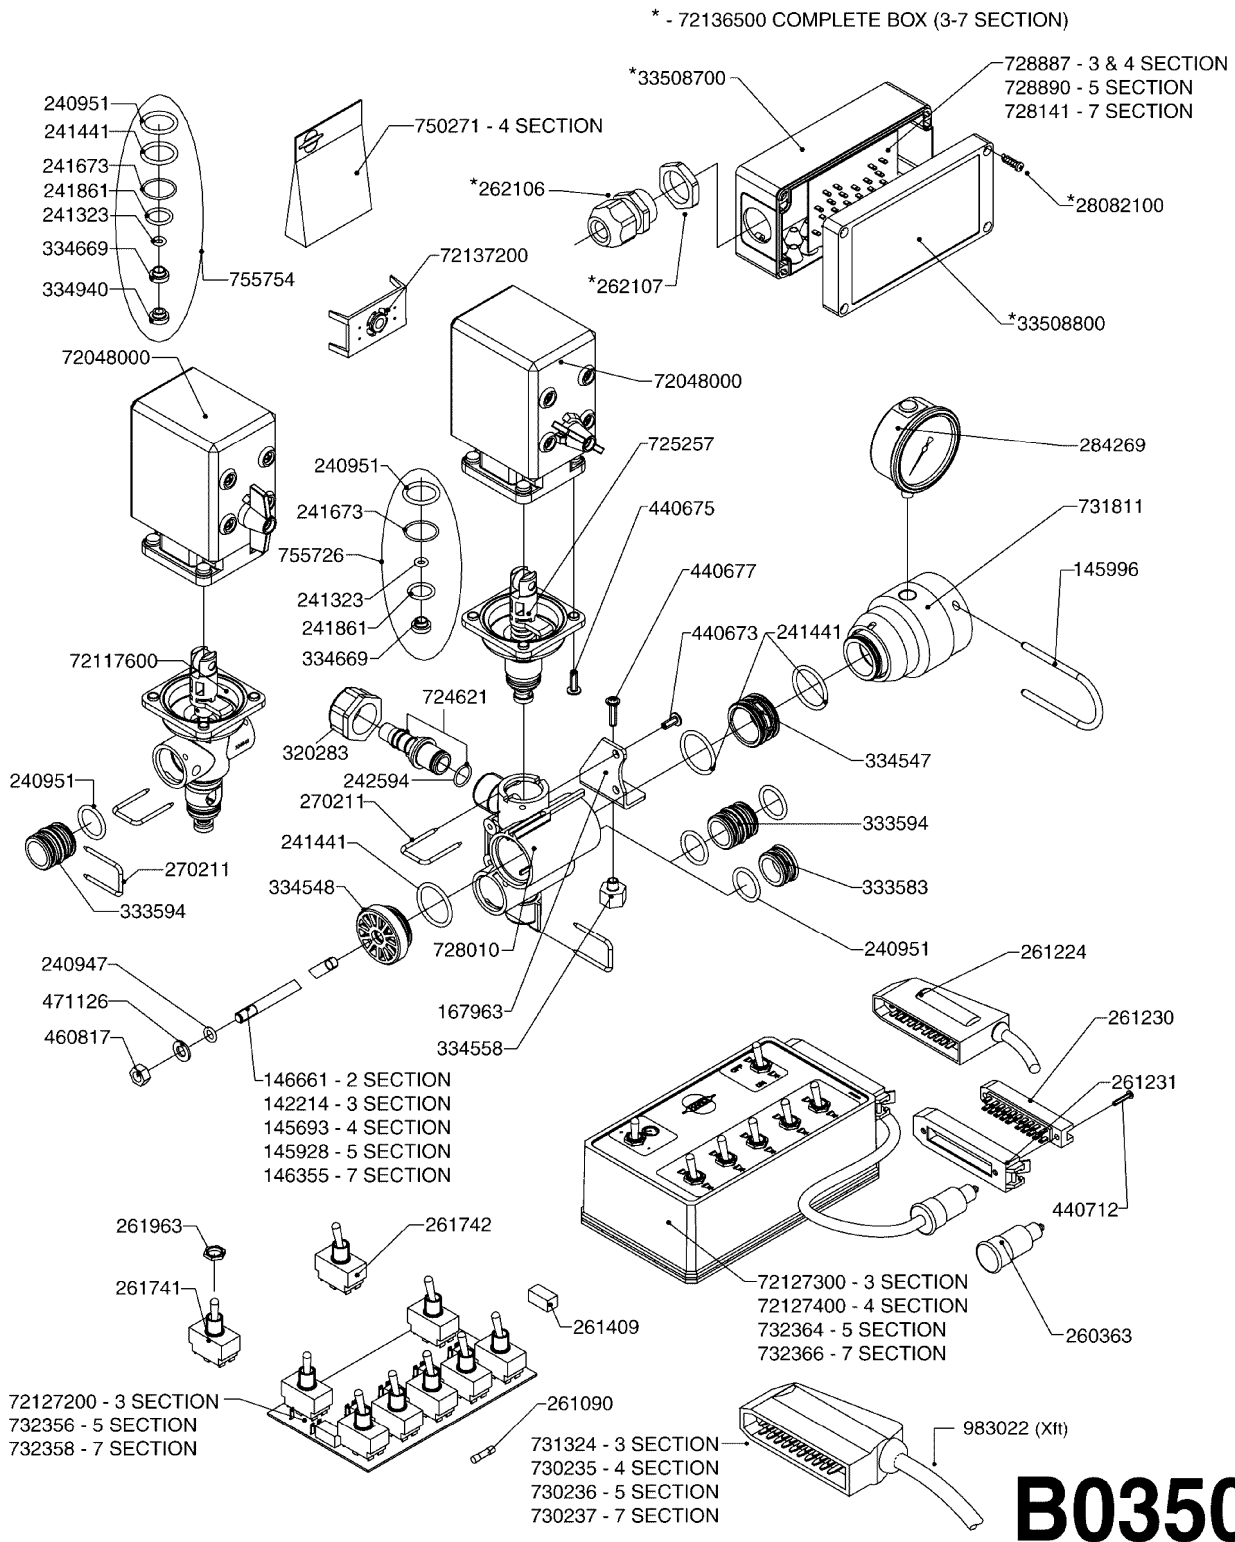

B0350

EVC, ECP, ECPC CONTROLS
B0350-HIN, 21:03:23

parts-n°	order qty	description
142214	1	STUD BOLT 8 X 257 - 5 MOD
145693	1	STUD BOLT M8 X 330 .....
145928	1	STUD BOLT M8 X 400 .....
145996	1	U-PIN S67
146355	1	STUD BOLT M8 - 540MM FOR EVC 7
146661	1	STUD BOLT M8 X 195
167963	1	DISTRIBUTION BRACKETS EC
240947	1	O-RING D 7,3 X 2,4 NITRIL
240951	1	O-RING 21.2 X 3.0
241323	1	O-RING D 5,3 X 2,4 NITRIL
241441	1	O-RING 29.2 X 3.0 N70 SH
241673	1	O-RING D 22,1 X 1,6 NITRI
241861	1	O-RING D15,3X2,4 85SH. VI
242594	1	O-RING 14 X 1.78-SH.70-EPDM
260363	1	PLUG
261090	1	FUSE CONTROL BOX MULTI ..
261224	1	CASING F/20-POLE PLUG MAL
261230	1	PLUG 20-TERMINALS FEMALE
261231	1	SWITCH HOUSE 20-POLED ...
261409	1	RELAY PRINT 1U 12V DC
261741	1	REVERS.SWITCH 2-POL.6GM5U
261742	1	REVERS.SWITCH 2-POL.2GL56
261963	1	NUT U-166
262106	1	BULKHEAD FOR CABLE 6.5-14BLACK
262107	1	NUT PG21 BLACK
270211	1	LOCK CLAMP .....
284269	1	PRESSURE GAUGE 0-8-16 BAR Ø2,5" 1/4"
320283	1	NUT 3/4" BSP
333583	1	BYPASS END CAP Ø28 L=13.5
333594	1	CONNECTING PIECE .....
334547	1	SEALING RING
334548	1	END COVER
334558	1	NUT D 4,2 FOR PT SCREW
334669	1	VALVE CONE D14/7-SH.63
334940	1	SEAT z14/6MM GREEN
440673	1	PT SCREW KB 50X12
440675	1	PT SCREW
440677	1	SCREW PT KB 50X20
440712	1	PT SCREW KB 30X16 STAINLE
460817	1	NUT M8 SS.
471126	1	WASHER M8 16X8.4X1.6 SS G304
724621	1	TAIL 3/4" UNION F 3/4" CAP
725257	1	SPINDLE SECT.F/EC DISTRI
728010	1	DISTR.HOUSE W/CONSTANT PR
728141	1	PRINT PLATE FOR CONNECTIO
728887	1	PRINT PLATE F/CONN.BOX EC
728890	1	PRINT PLATE F/CONN.BOX EC
730235	1	CABLE F.CONTRL BOX EC4 L=11500
730236	1	CABLE F.CONTRL BOX EC5 L=11500
730237	1	CABLE EC7 L=11500MM
731324	1	CONNECT.WIRE 11,5M EC/3
731811	1	CONNECTING.BRANCH S67 ASS
732356	1	PRINT BOARD EVC ESC 5 SECTION
732358	1	PRINT BOARD EVC ESC 7 SECTION
732364	1	CONTROL BOX ESC/EVC 5 SEC.CM+
732366	1	CONTROL BOX ESC/EVC 7 SEC.CM+
750271	1	EVC/EC spare kit 4 sections
755726	1	EVC/EFC spare parts kit (single bypass)
755754	1	EVC repair kit single valve (double bypass)
983022	1	WIRE 12X0,5 MM2 .....
28082100	1	SCREW F. BOX LID 1/4" L=20
33508700	1	BOTTOM BOX
33508800	1	LID 80 x 160 WITH SCREWS