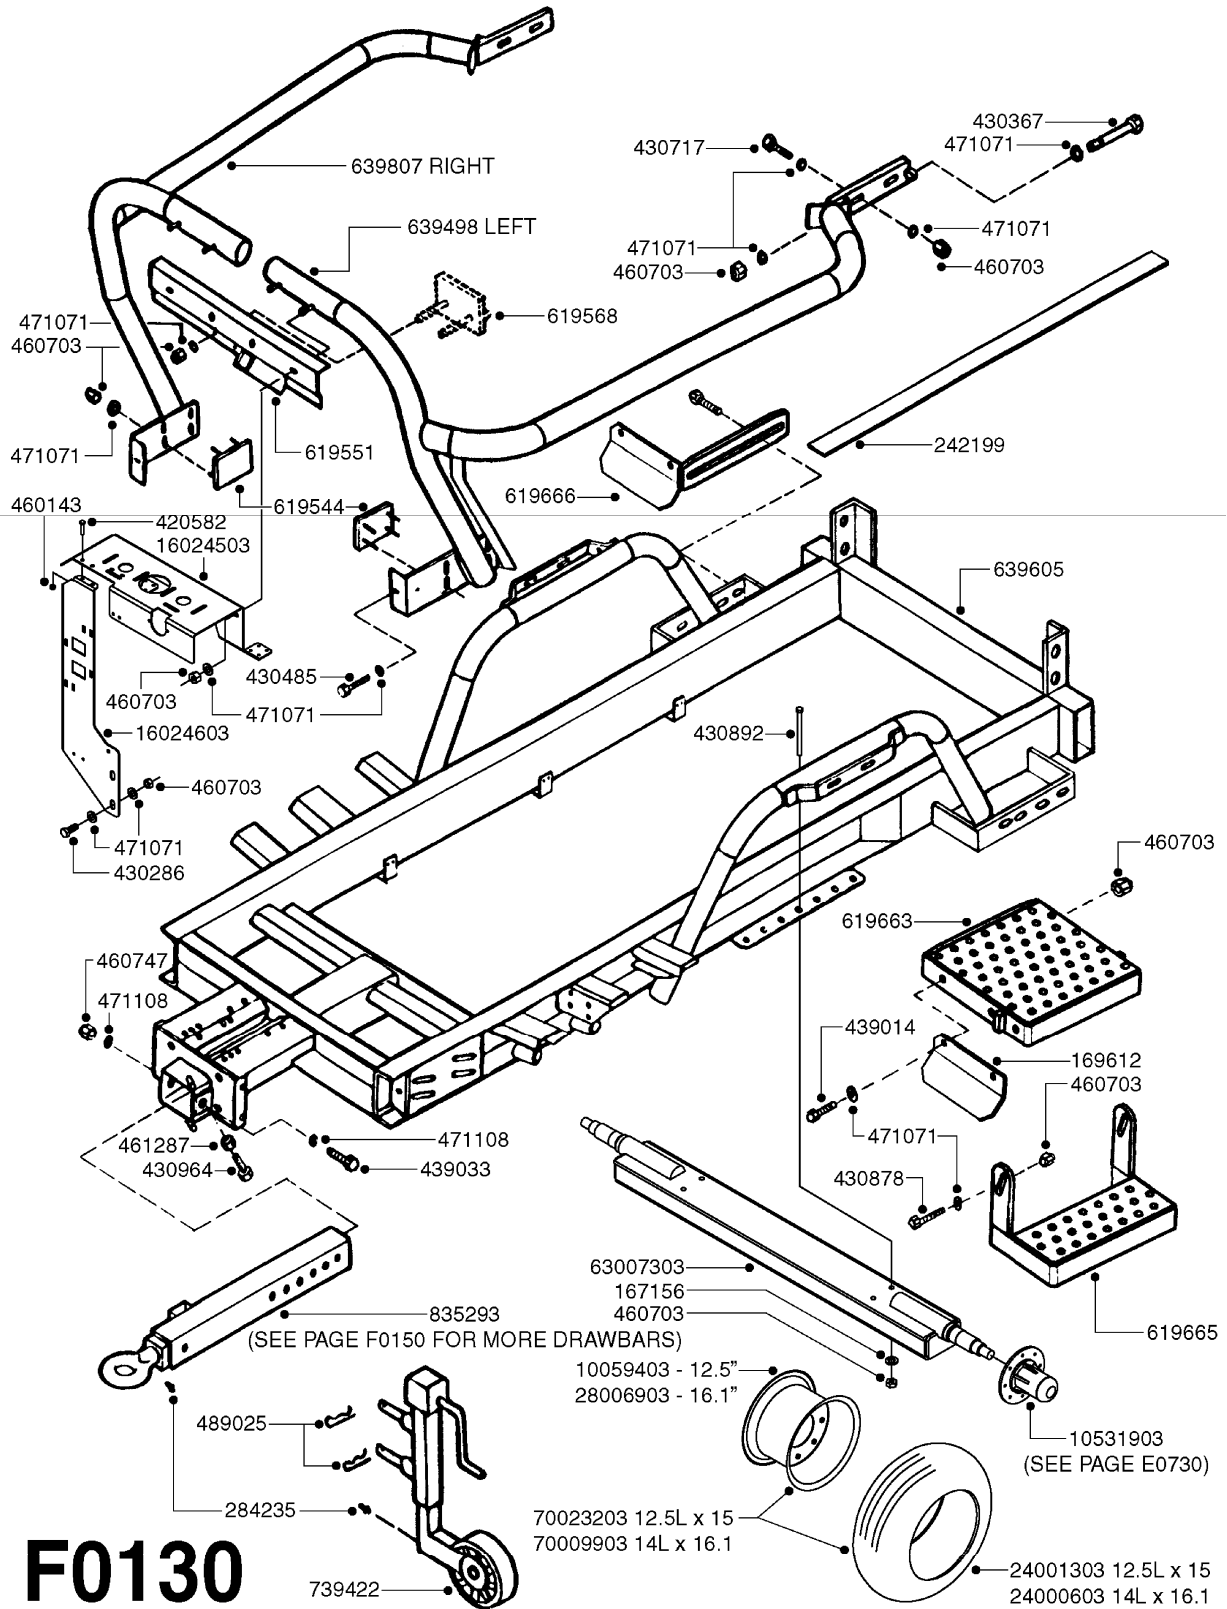

F0130

FRAME - MERCURY 600 '05
F0130-HIN, 01:01:16

Page 1

Date 09.08.2023 8:00

parts-n°	order qty	description
167156	1	WASHER OD 46.5 X ID 12.4 X 2.5
169612	1	BRACKET CORTABARROS MR-PLUS
242199	1	TANK FRAME PACKING 1300X4
284235	1	LUBRICATE NIPPLE M6x1.00
420582	1	SCREW M8 X 20 G304 STAINLESS
430286	1	BOLT M12 X 30 DIN933-8.8 DEL
430367	1	BOLT M12 X 100 DIN931-8.8 MGND
430485	1	BOLT M12 X 90 8.8 MAGNI DELTA
430717	1	SCREW 12 X 40 MACH. 8,8 SS
430878	1	BOLT M12 X 45 8.8 MAGNI DELTA
430892	1	SCREW HM 12-110/30 8.8 DEL DIN931
430964	1	SCREW 18 X 50 MACH. 8.8
439014	1	MACHINE SCREW M12X35 GALV
439033	1	SCREW 24 X 170 MACH. CAD
460143	1	NUT, NYLOC M8 A2
460703	1	NUT M12 NYLOC G304 SS
460747	1	LOCK NUT M24 SST A2 DIN985
461287	1	NUT M-18 CAD
471071	1	WASHER S/STEEL M12 304
471108	1	WASHER M24 TS BLOWER
489025	1	'R' PIN D.4
619544	1	UPPER FRONT PART OF CHASIS RAW
619551	1	FRONT BRACKET F/TUBES&OP.
619568	1	AUXILIARY TANK SUPPORT FO
619663	1	STEP MR-2000/3000-PLUS-
619665	1	SWINGDOWN STEP MR-PLUS
619666	1	GUARD MR-PLUS
639498	1	RAILING MERCURY-2000 LEFT
639605	1	FRAME MERCURY 2000 UNPAINTED
639807	1	RAILING MERCURY 2000 RIGHT
739422	1	WHEEL-JACK CPL.F.2000L PO
835293	1	STD MERCURY DRAWBAR
10059403	1	RIM 15X10 X 8-8-6 +1.062OFFSET
10531903	1	HUB ASSY.COMP.F.2-1/8" SPINDLE
16024503	1	SUPPORT MANIFOLD MERCURY
16024603	1	SUPPORT HYD VALVE MISTBLOWER
24000603	1	TIRE 14L X 16.1 8 PLY
24001303	1	TIRE 12.5L-15SL 12 PLY
28006903	1	WHEEL RIM 16.1" X 11" 8-8-6"
63007303	1	AXLE WELDMENT FIXD MERCURY 600
70009903	1	WHEEL ASSY. 14L x 16.1 8PLY
70023203	1	TIRE ASSY 12.5L-15 12PLY8-8-6