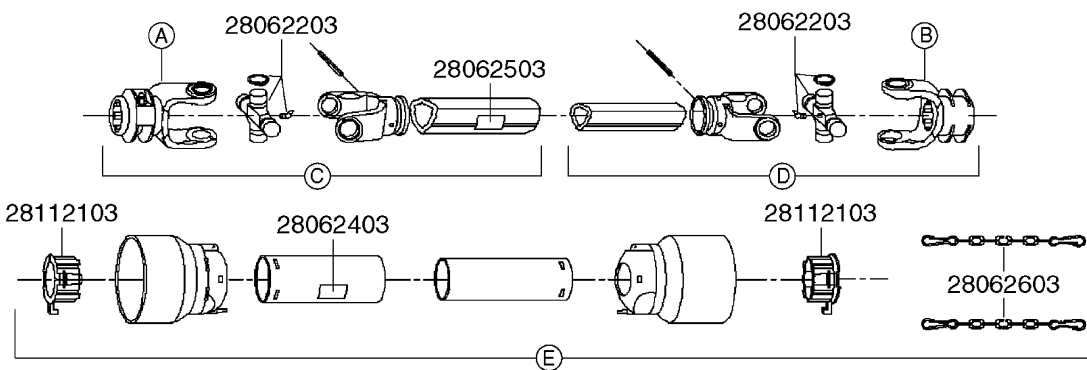

* Changed in 2016 from 100 series to G-Series (see page A0600).

A520

PTO SHAFTS - BONDIOLI CENT.
A0520-HIN, 23:10:18

Page 1
Date 09.08.2023 8:00

parts-n°	order qty	description
289042	1	TRANSMISS.JOINT F. 101 41
421024	1	BOLT M8 X 60 A2 STAINLESS
450015	1	3/8'X5/8' WG POIN. SCR.WS
460143	1	NUT, NYLOC M8 A2
28009803	1	PTO PIN TUBE RETAINER OUTER
28009903	1	PTO TUBE RETAINER INNER
28010103	1	PTO YOKE F.INNER TUBE CV PTO
28021403	1	PTO 1"STR/1-3/8" 6SPL B&P
28021503	1	PTO 1"STR/1-3/8" 21SPL B&P
28021603	1	PTO 1"STR/1-3/4" 20SPL B&P
28027903	1	PTO BALL LOCK.KIT F.1-3/8 YOKE
28040503	1	UNIV. JOINT 27x74.6mm
28040703	1	SAFETY CHAIN F.CV BLACK PTO
28041803	1	DECAL DANGER GUARD MISSING
28041903	1	DECAL DANGER ROT.DRIVELINE
28056703	1	PTO YOKE #1 1-3/8" X 6 SPLINE
28056803	1	PTO YOKE #1 1-3/8" X 21 SPLINE
28056903	1	PTO YOKE #4 1-3/4" X 20 SPLINE
28057003	1	PTO TUBE YOKE #1-G1 OUTER
28057103	1	PTO TUBE YOKE #4-G4 OUTER
28057203	1	PTO PIN TUBE RETAINER OUTER
28057303	1	PTO TUBE OUTER #1 745MM
28057403	1	PTO TUBE OUTER #4 720MM
28057503	1	PTO TUBE INNER #1 745MM
28057603	1	PTO TUBE INNER #4 720MM
28057703	1	PTO TUBE RETAINER INNER
28057803	1	PTO TUBE YOKE #1 Ø=1"
28057903	1	PTO TUBE YOKE #4 Ø=1"
28058003	1	PTO HALF SAFETY SHIELD OUTER
28058103	1	PTO HALF SAFETY SHIELD OUTER
28058203	1	PTO HALF SAFETY SHIELD INNER
28058303	1	PTO HALF SAFETY SHIELD INNER
28058403	1	PTO BALL LOCK.KIT F.1-3/4 YOKE
28058503	1	PTO TUBE YOKE #1-G1 INNER