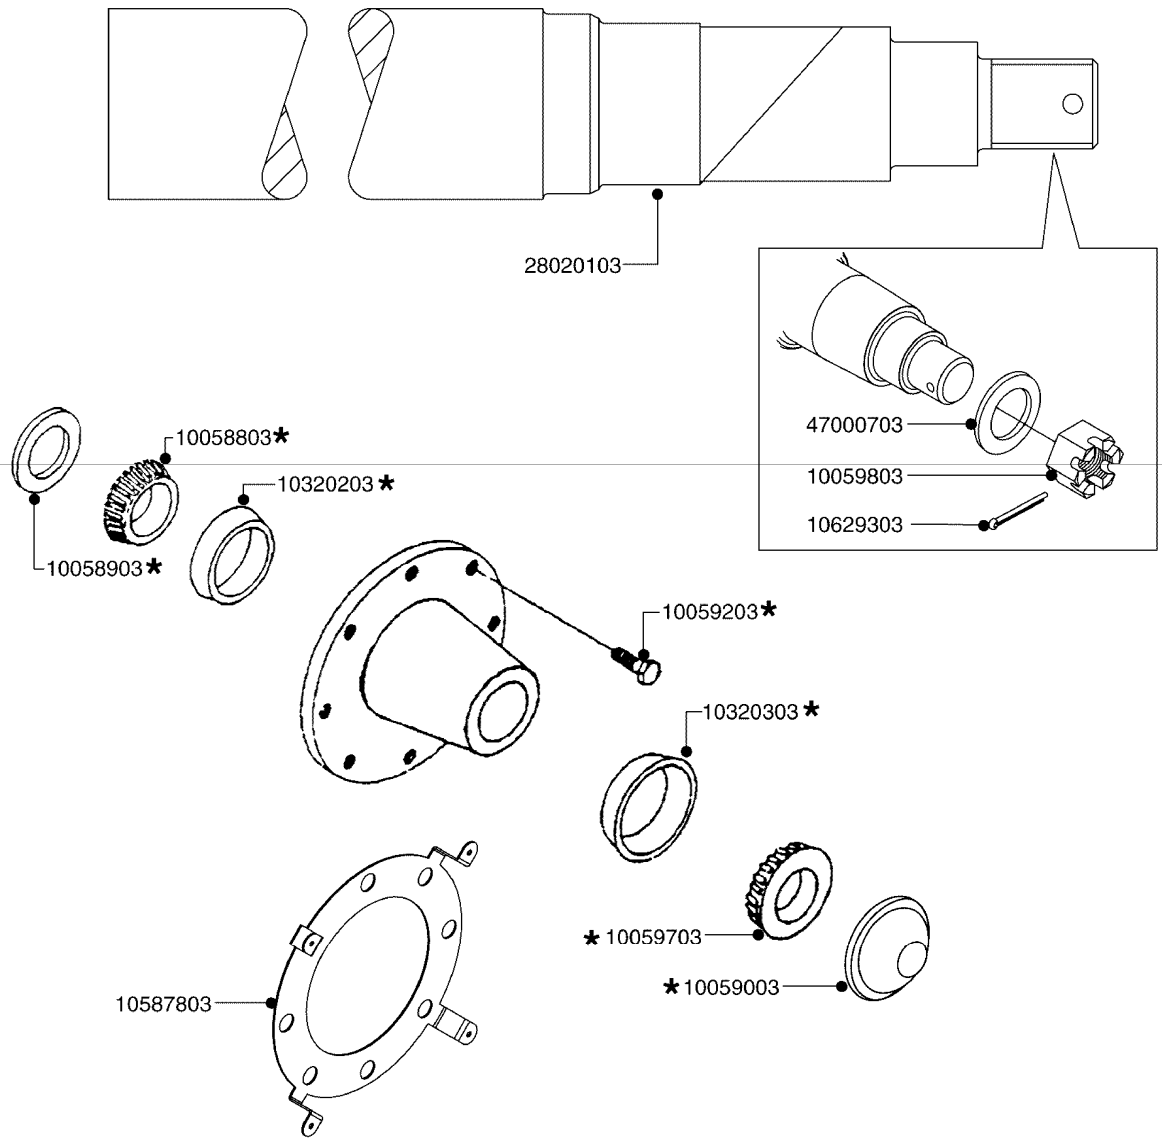

B0710

SUCTION FILT.-VINEYARD&ORCHARD
B0710-HIN, 01:01:16

Page 1

Date 09.08.2023 8:00

parts-n°	order qty	description
242146	1	O RING 200MM FILTER
242147	1	O RING 170MM FILTER
242148	1	O RING
284093	1	SCREEN BLUE 50 MESH
284094	1	PRESSURE FILTER
289408	1	FILTER SCR N ARAG 32 MESH WHITE
289409	1	FILTER SCR N ARAG 50 MESH BLUE
289430	1	FILTER SCR N ARAG 80 MESH RED
322146	1	THREADED RING F/FILTER 17
322147	1	THREADED RING F/FILTER 20
322150	1	FILTER CASING 200-1,5' ..
322151	1	FILTER HOUSING 170
329040	1	FILTER ARAG 1.5" 32 MESH TRAIL
329044	1	FILTER ASSY.
329047	1	SPRING F. ARAG FILTER 1-1/2"
329048	1	O-RING F. 1-1/2" FILTER
329049	1	PLUNGER F. ARAG VALVE 1-1/2"
329051	1	O-RING F.ARAG FILTER 1-1/2"
329052	1	FITTING F.ARAG FILTER 1-1/2"
329054	1	FILTER HOUSING LID 1-1/2"
329056	1	YELLOW LOCKING RETAINER 1-1/2"
329058	1	SPRING F. ARAG FILTER 1"
329059	1	O-RING F. 1" FILTER
329060	1	PLUNGER F. ARAG VALVE 1"
329061	1	O-RING F.ARAG FILTER 1"
329062	1	FITTING F.ARAG FILTER 1"
329064	1	FILTER HOUSING LID 1"
329066	1	O-RING F.ARAG FILTER 1"
329067	1	O-RING F. 1" FILTER
329068	1	YELLOW LOCKING RETAINER 1"
329071	1	FILTER SCR N ARAG 80 MESH RED
420582	1	SCREW M8 X 20 G304 STAINLESS
471126	1	WASHER M8 16X8.4X1.6 SS G304

COMPLETE HUB W/BEARINGS:
*10531903

**COMPLETE ASSEMBLIES
WHOLEGOODS ITEMS**

E0730

HUB ASSEMBLY F.2 1/8" SPINDLE
E0730-HIN, 01:01:16

Page 1

Date 09.08.2023 8:00

parts-n°	order qty	description
10058803	1	BEARING INNER CONE E25590
10058903	1	SEAL HUB ESE41
10059003	1	DUST CAP 800/1000 GAL EDC17
10059203	1	BOLT WHEEL 9/16"x1-1/4"UNF 90D
10059703	1	BEARING OUTER CONE E25877
10059803	1	NUT HEX NF 1"
10320203	1	BEARING INNER CUP1000GAL.TR/TA
10320303	1	BEARING OUTER CUP1000GAL.TR/TA
10531903	1	HUB ASSY.COMP.F.2-1/8" SPINDLE
10587803	1	MAG MNT F. SPEED SNS 8 BOLT
10629303	1	PIN, COTTER 3/16" X 2.25" LONG
28020103	1	SPINDLE 2.125 CRS 14" 811
47000703	1	WASHER, SPNDL 1.1" 1.06x2 .19T