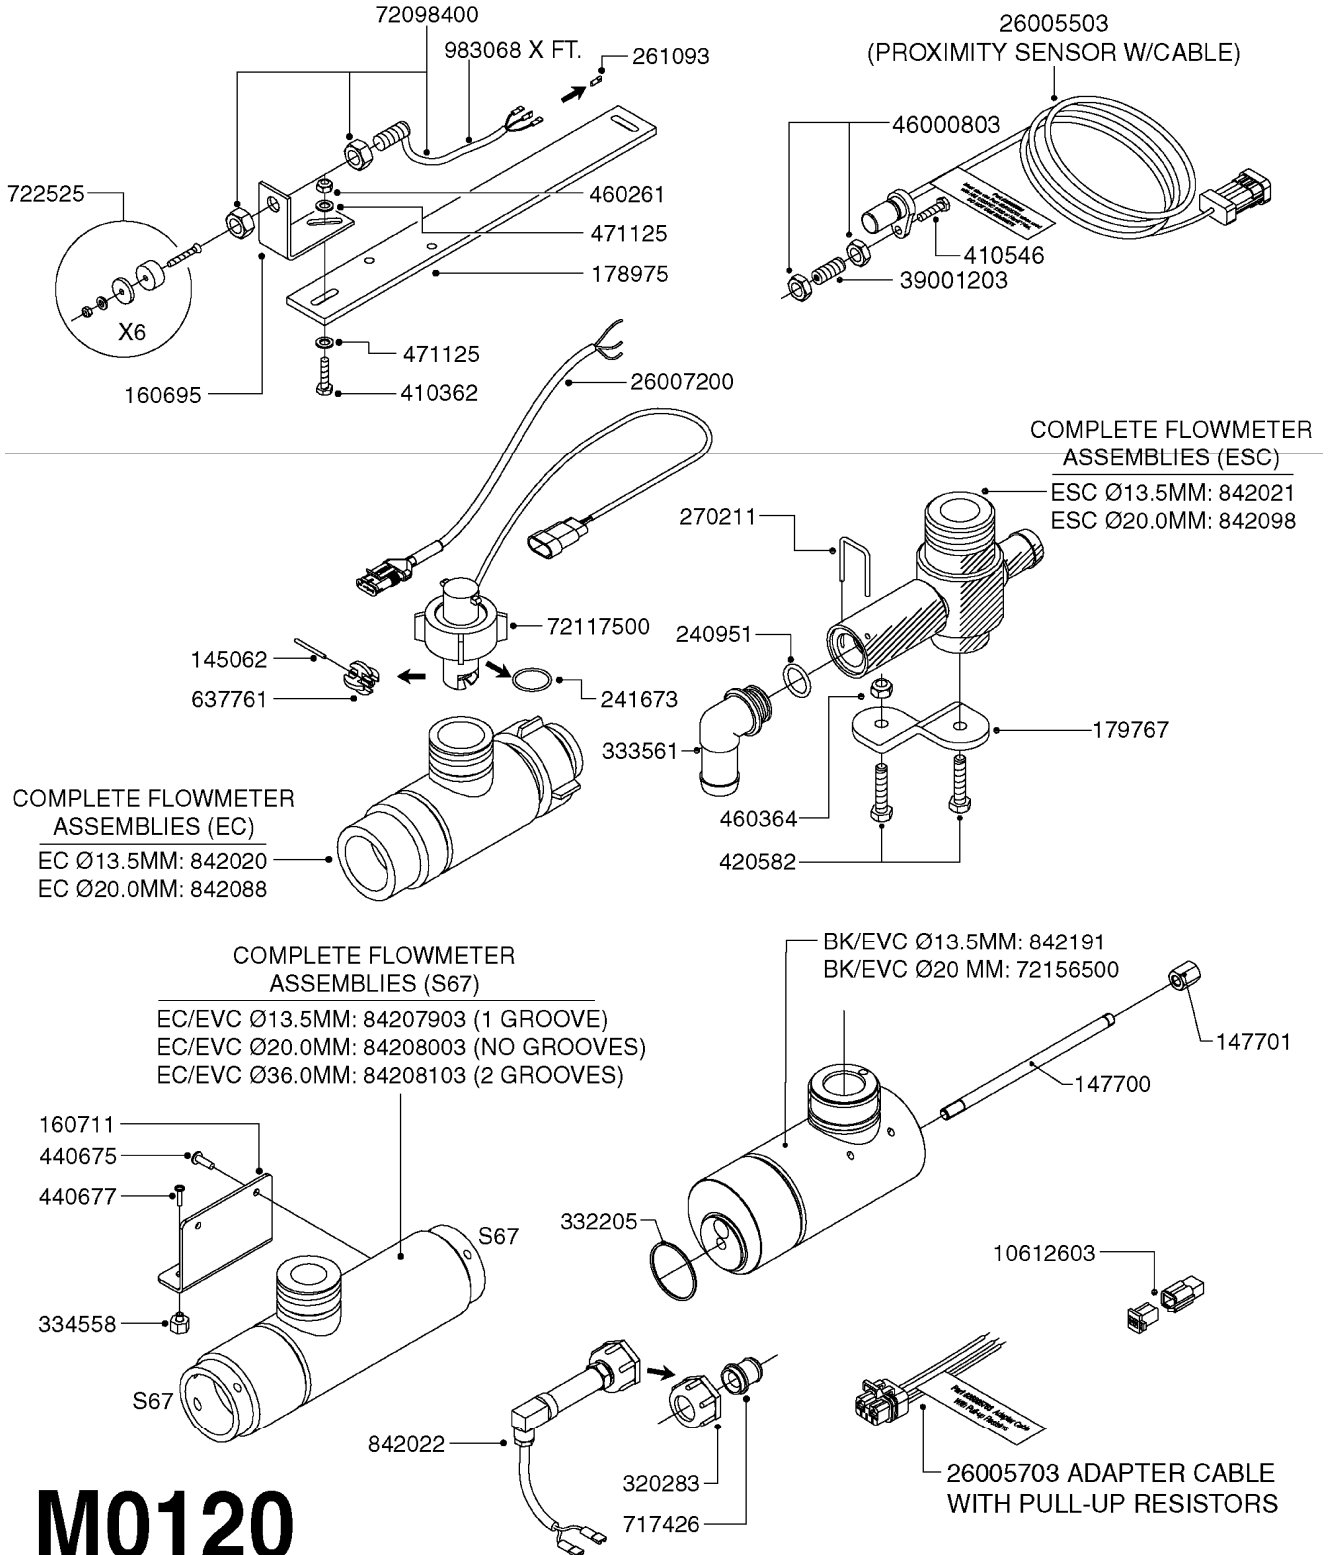

M0120

parts-n°	order qty	description
145062	1	ROTOR SHAFT D2,5 H7X26,6
147700	1	ROD
147701	1	NUT
160695	1	BRACKET FOR HALL-SENSOR
160711	1	BRACKET FOR FLOW-METER
178975	1	SUPPORT
179767	1	FLOW SENSOR MOUNTING BRACKET
240951	1	O-RING 21.2 X 3.0
241673	1	O-RING D 22,1 X 1,6 NITRI
261093	1	SPADE SHOE 2,8 X 0,8
270211	1	LOCK CLAMP
320283	1	NUT 3/4" BSP
332205	1	O-RING 43.0 X 39.0 X 2.2 PUR
333561	1	EC INLET X 1' ELBOW
334558	1	NUT D 4,2 FOR PT SCREW
410362	1	SCREW M6 X 20 SS G304
410546	1	SCREW HEX M6X12 A2 SS DIN933
420582	1	SCREW M8 X 20 G304 STAINLESS
440675	1	PT SCREW
440677	1	SCREW PT KB 50X20
460261	1	NUT HEX M6X1.00 LOCK DIN985 A2 SS
460364	1	M8 NYLOC NUT
471125	1	WASHER M6U 6.4X14X1.2,A2 SS
637761	1	ROTOR FOR FLOWMETER z4
717426	1	PIPE PLUG W/1/4'PI.THR.O-
722525	1	BAG F/MAGNETS MONITOR ...
842020	1	HP FLOW METER EC 2-30 GPM
842021	1	HP FLOW METER ESC 2-30 GPM
842022	1	PRESSURE TRANSDUCER,PILOT
842088	1	HP FLOW METER EC 4-70 GPM
842098	1	HP FLOW METER ESC 4-70 GPM
842191	1	HP FLOW METER BK/EVC 2-30 GPM
983068	1	ELEC. CABLE 3 WIRE X .25MM HP
10612603	1	KIT PLUG 6 PIN F.PILOT MONITOR
26005503	1	SPEED SENSOR/CABLE ASSY PROX
26005703	1	*SPEED SENS ADPT CBLE W PULLUP
26007200	1	CABLE 3POL AMP FEMALE L13M
39001203	1	THREAD PLST 1/2-13UNCXM6X1L=1"
46000803	1	NUT, 1/2-13 THIN
72098400	1	SPEED SENSOR W/CABLE L=10m
72117500	1	FLOW METER WITH CABLE L=1m
72156500	1	FLOW HOUSE 20mm EVC+BK+SC
84207903	1	FLOW METER,2-30 GPM,S67,CAL
84208003	1	FLOW METER,4-70 GPM,S67,CAL
84208103	1	FLOW METER,20-160 GPM,S67,CAL