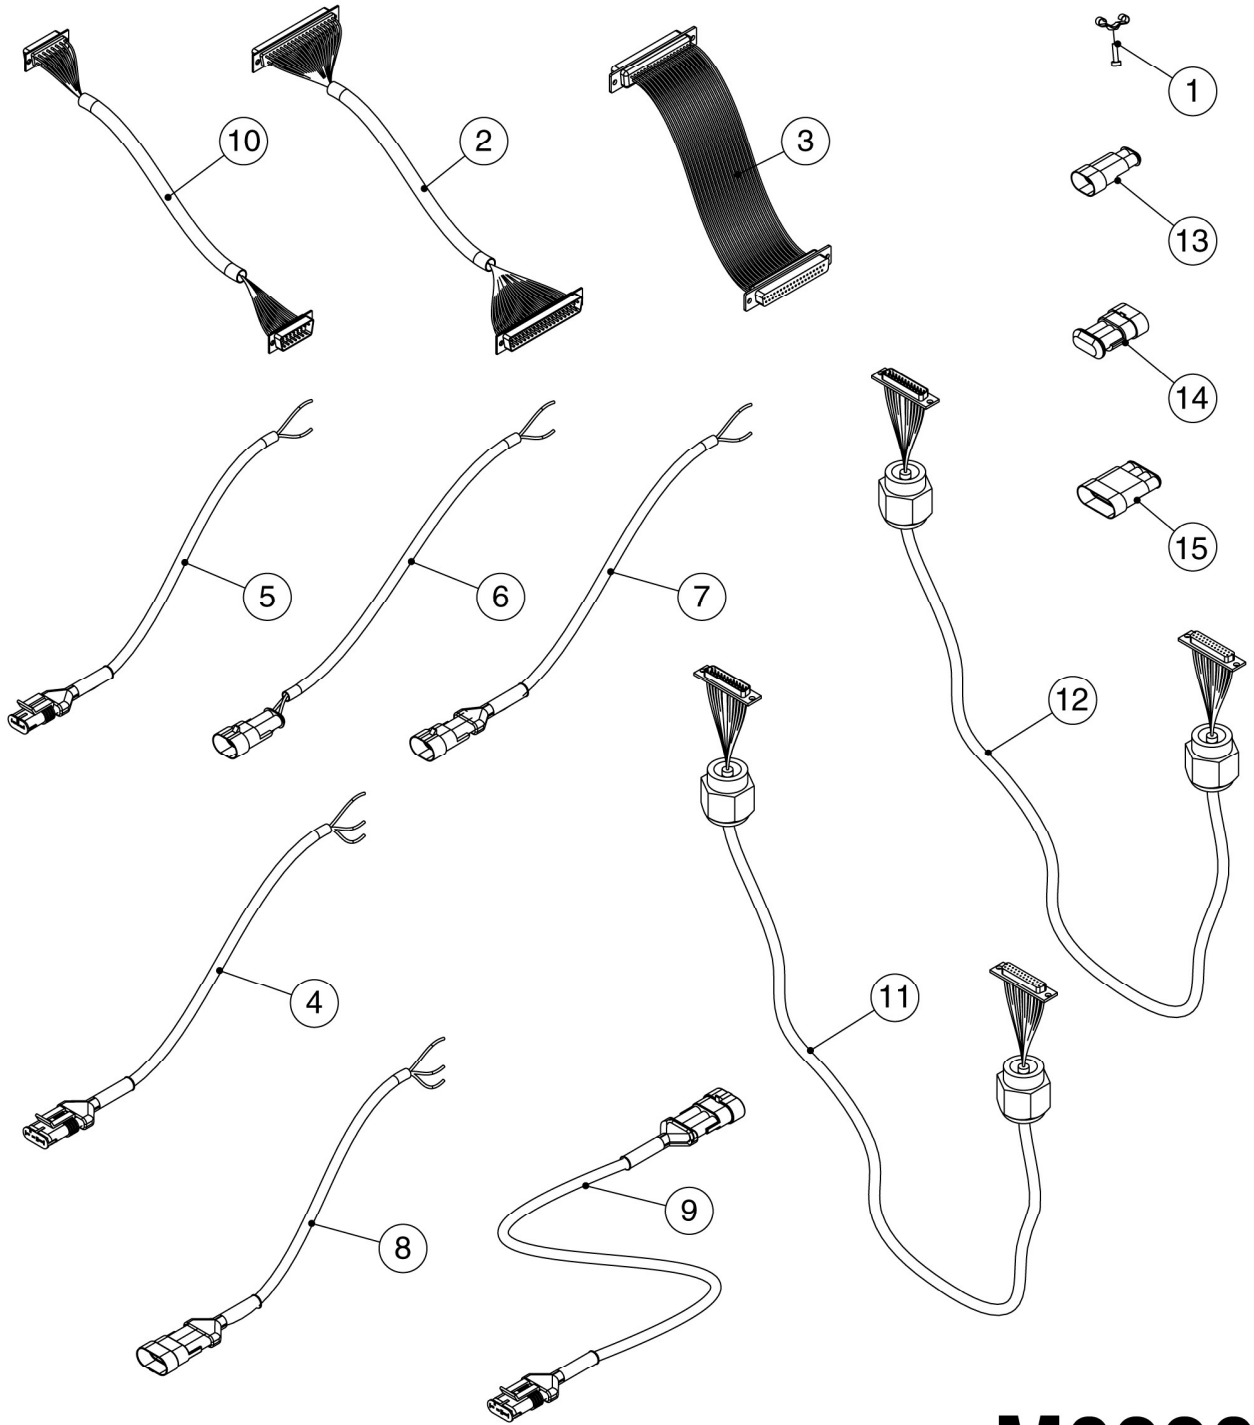

M0120

parts-n°	order qty	description
145062	1	ROTOR SHAFT D2,5 H7X26,6
147700	1	ROD
147701	1	NUT
160695	1	BRACKET FOR HALL-SENSOR
160711	1	BRACKET FOR FLOW-METER
178975	1	SUPPORT
179767	1	FLOW SENSOR MOUNTING BRACKET
240951	1	O-RING 21.2 X 3.0
241673	1	O-RING D 22,1 X 1,6 NITRI
261093	1	SPADE SHOE 2,8 X 0,8
270211	1	LOCK CLAMP
320283	1	NUT 3/4" BSP
332205	1	O-RING 43.0 X 39.0 X 2.2 PUR
333561	1	EC INLET X 1' ELBOW
334558	1	NUT D 4,2 FOR PT SCREW
410362	1	SCREW M6 X 20 SS G304
410546	1	SCREW HEX M6X12 A2 SS DIN933
420582	1	SCREW M8 X 20 G304 STAINLESS
440675	1	PT SCREW
440677	1	SCREW PT KB 50X20
460261	1	NUT HEX M6X1.00 LOCK DIN985 A2 SS
460364	1	M8 NYLOC NUT
471125	1	WASHER M6U 6.4X14X1.2,A2 SS
637761	1	ROTOR FOR FLOWMETER z4
717426	1	PIPE PLUG W/1/4'PI.THR.O-
722525	1	BAG F/MAGNETS MONITOR ...
842020	1	HP FLOW METER EC 2-30 GPM
842021	1	HP FLOW METER ESC 2-30 GPM
842022	1	PRESSURE TRANSDUCER,PILOT
842088	1	HP FLOW METER EC 4-70 GPM
842098	1	HP FLOW METER ESC 4-70 GPM
842191	1	HP FLOW METER BK/EVC 2-30 GPM
983068	1	ELEC. CABLE 3 WIRE X .25MM HP
10612603	1	KIT PLUG 6 PIN F.PILOT MONITOR
26005503	1	SPEED SENSOR/CABLE ASSY PROX
26005703	1	*SPEED SENS ADPT CBLE W PULLUP
26007200	1	CABLE 3POL AMP FEMALE L13M
39001203	1	THREAD PLST 1/2-13UNCXM6X1L=1"
46000803	1	NUT, 1/2-13 THIN
72098400	1	SPEED SENSOR W/CABLE L=10m
72117500	1	FLOW METER WITH CABLE L=1m
72156500	1	FLOW HOUSE 20mm EVC+BK+SC
84207903	1	FLOW METER,2-30 GPM,S67,CAL
84208003	1	FLOW METER,4-70 GPM,S67,CAL
84208103	1	FLOW METER,20-160 GPM,S67,CAL