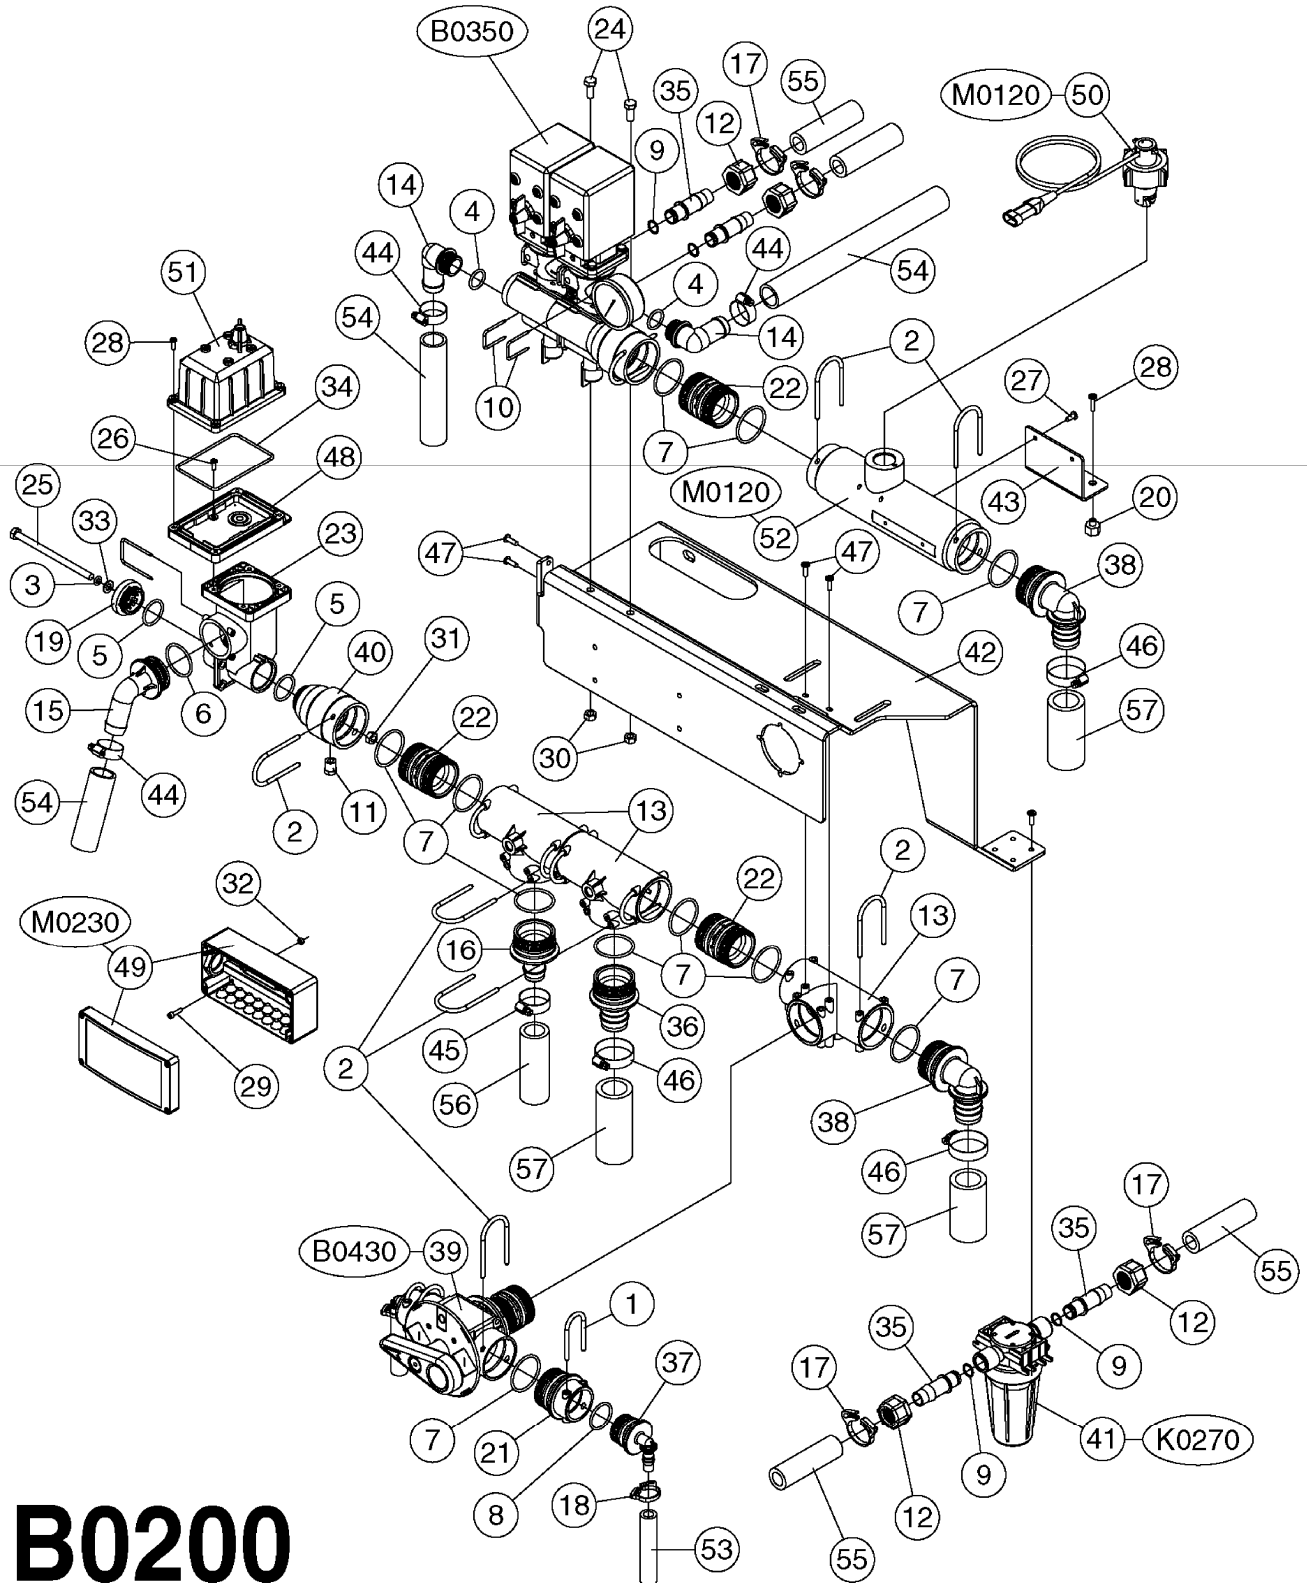

EC/2 MANIFOLD SYSTEM
B0200-HIN, 05:10:17

EC/2 MANIFOLD SYSTEM
B0200-HIN, 05:10:17

Page 1

Date 09.08.2023 8:00

Pos.	parts-n°	order qty	description
1	145995	1	U-PIN S53
2	145996	1	U-PIN S67
3	240947	1	O-RING D 7,3 X 2,4 NITRIL
4	240951	1	O-RING 21.2 X 3.0
5	241441	1	O-RING 29.2 X 3.0 N70 SH
6	242020	1	O-RING 39.2 X 3 VITON
7	242353	1	O-RING 3 X 44.2 VITON
8	242354	1	O-RING R 3 X 32,2 VITON
9	242594	1	O-RING 14 X 1.78-SH.70-EPDM
10	270211	1	LOCK CLAMP .....
11	285126	1	PLUG 1/4' PLAST
12	320283	1	NUT 3/4" BSP
13	322224	1	TEE S67
14	333561	1	EC INLET X 1' ELBOW
15	334100	1	1' HOSE UNION 110 DEGR. .
16	334231	1	HOSE TAIL S67 STRAIGHT 1"
17	334531	1	CLAMP 3/4" HOSE
18	334534	1	CLAMP 1/2" HOSE
19	334548	1	END COVER
20	334558	1	NUT D 4,2 FOR PT SCREW
21	334564	1	FITTING S67M-S53F
22	334573	1	UNION S67
23	334861	1	HUS F. EC HARDI-MATIC
24	420582	1	SCREW M8 X 20 G304 STAINLESS
25	421256	1	M 8 X 130 MACH.SCREW INOX
26	440307	1	SHEET METAL SCREW 3/4' NO
27	440673	1	PT SCREW KB 50X12
28	440677	1	SCREW PT KB 50X20
29	450902	1	Bolt Allen Head M4 x 16mm
30	460143	1	NUT, NYLOC M8 A2
31	460817	1	NUT M8 SS.
32	461145	1	NUT NYLOC M4 G304 SS
33	471126	1	WASHER M8 16X8.4X1.6 SS G304
34	614421	1	GASKET F/MOTORHOUSE ON-OF
35	724621	1	TAIL 3/4" UNION F 3/4" CAP
36	726561	1	HOSE TAIL S67 1"1/4 STRAIGHT + O-RING
37	726568	1	HOSE TAIL S53 90° 1/2" HOSE + O-RING
38	726573	1	HOSE TAIL S67 90° 1"1/4 + O-RING
39	729796	1	VALVE S-67 MANUAL D33 J-D
40	731811	1	CONNECTING.BRANCH S67 ASS
41	845218	1	FILTER, 3/4'' 50 MESH
42	16101803	1	CONTROL BRACKET F. MERCURY EC2
43	16101903	1	FLOW METER BRACKET ALIGNED
44	28029903	1	CLAMP HOSE GEAR P3/4"-S1" 6712
45	28030003	1	CLAMP HOSE GEAR P1" 6716
46	28030103	1	CLAMP HOSE GEAR P5/4-S1.5"6724
47	44076200	1	PT SCREW 50X16
48	70068303	1	BRKT. PLATE F/PRES. CONT.2XNUT
49	72115400	1	JUNCTION BOX 9 SECT.
50	72117500	1	FLOW METER WITH CABLE L=1m
51	72182900	1	PRESSURE CONTROL VALVE EVC AMP
52	84208003	1	FLOW METER, 4-70 GPM, S67, CAL
53	92702103	1	HOSE R X1/2" X300PSI WP X0012"
54	92702403	1	HOSE PVC SUCT GRAY 1"
55	92703203	1	HOSE R X3/4" X300PSI WP X0012"
56	92712403	1	HOSE R X1" X300PSI WP X0012"
57	92734403	1	HOSE R X5/4" X200PSI WP X0012"