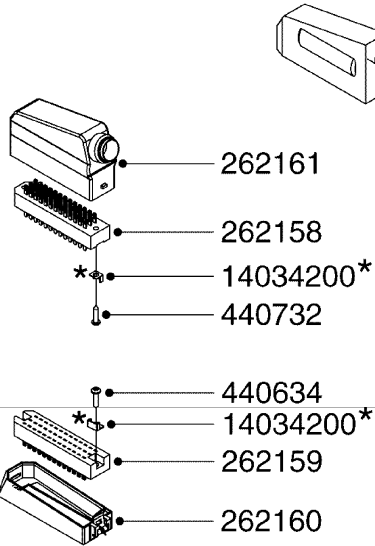

LIQUID SYSTEM