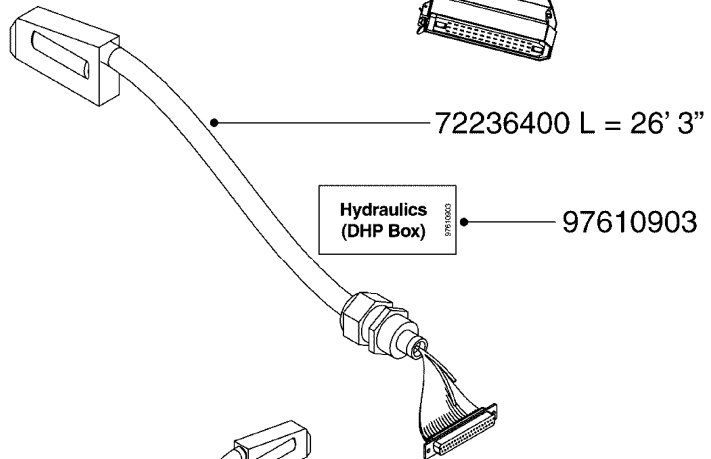

LIQUID SYSTEM

- 26004200 L = 57' 5"
- 28028700 L = 45' 11"
- 28027500 L = 37' 9"
- 28028900 L = 26' 3"
- 28028800 L = 16' 5"
- 26028300 L = 1' 8"

Spray
(Fluid box) 97610803

HYDRAULIC SYSTEM

*Note orientation of bracket
1 = Hydraulic system
2 = Liquid system

M0280

39 PIN CABLES
M0280-HIN, 11:05:21

Page 1
Date 09.08.2023 8:00

parts-n°	order qty	description
262158	1	PLUG 39 POLE MALE
262159	1	PLUG 39-POLE FEMALE
262160	1	FRAME 39 POLE
262161	1	HOUSING 39 POLE
440634	1	SKEET METAL SCREW 5/8' ..
440732	1	SCREW 35X12
14034200	1	CONNECTOR KEY
26004200	1	WIRE ASSY L=17M
26008400	1	CABLE-39-24-L=8000
26011903	1	WIRE 39-39 POLE EXT. 3660MM
26028300	1	KABEL 37-39 POL, L=0,5M
28027500	1	CABLE 11.5MTX39PIN
28028700	1	WIRE 37-39POL.L-14M
28028800	1	WIRE 37-39 POL L=5M
28028900	1	CABLE 37-39POL, L=8M
72236400	1	CABLE-DAH L=8000
97610803	1	DECAL-SRAY BOX 39-PIN
97610903	1	DECAL-HYDRAULIC BOX 39-PIN