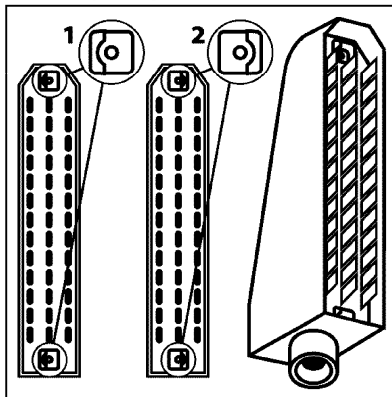

LIQUID SYSTEM

- 26004200 L = 57' 5"
- 28028700 L = 45' 11"
- 28027500 L = 37' 9"
- 28028900 L = 26' 3"
- 28028800 L = 16' 5"
- 26028300 L = 1' 8"

Spray
(Fluid box) 97610803

HYDRAULIC SYSTEM

*Note orientation of bracket
1 = Hydraulic system
2 = Liquid system

M0280

39 PIN CABLES
M0280-HIN, 11:05:21

Page 1
Date 09.08.2023 8:00

parts-n°	order qty	description
262158	1	PLUG 39 POLE MALE
262159	1	PLUG 39-POLE FEMALE
262160	1	FRAME 39 POLE
262161	1	HOUSING 39 POLE
440634	1	SKEET METAL SCREW 5/8' ..
440732	1	SCREW 35X12
14034200	1	CONNECTOR KEY
26004200	1	WIRE ASSY L=17M
26008400	1	CABLE-39-24-L=8000
26011903	1	WIRE 39-39 POLE EXT. 3660MM
26028300	1	KABEL 37-39 POL, L=0,5M
28027500	1	CABLE 11.5MTX39PIN
28028700	1	WIRE 37-39POL.L-14M
28028800	1	WIRE 37-39 POL L=5M
28028900	1	CABLE 37-39POL, L=8M
72236400	1	CABLE-DAH L=8000
97610803	1	DECAL-SRAY BOX 39-PIN
97610903	1	DECAL-HYDRAULIC BOX 39-PIN