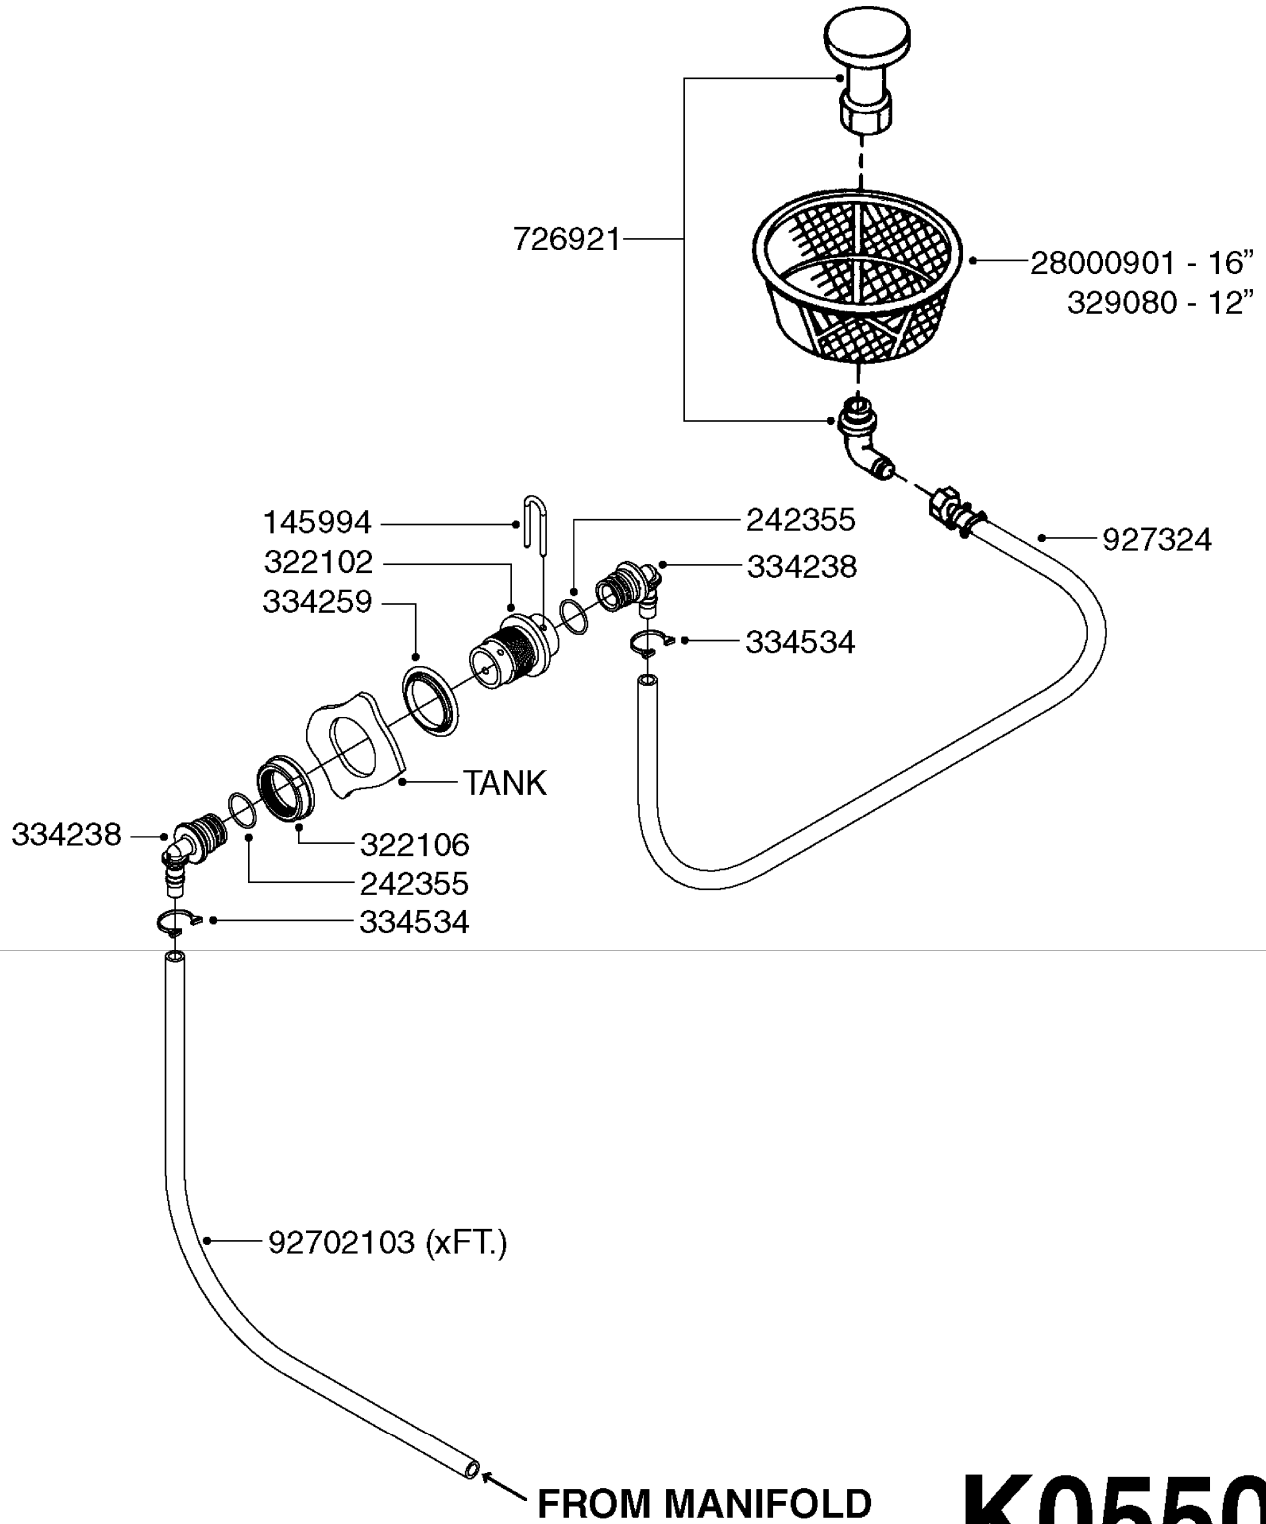

POWDER MIXER
K0550-HIN, 01:01:16

POWDER MIXER
K0550-HIN, 01:01:16

Page 1
Date 09.08.2023 8:00

parts-n°	order qty	description
145994	1	U-PIN S40
242355	1	O-RING D19,2X3,0 VITON F.
322102	1	FITT.DK S-40 BULKHEAD
322106	1	S40 FLANGE NUT
329080	1	FILTER BASKET
334238	1	HOSE TAIL 1/2' 90^ FOR S4
334259	1	S40 O RING - LEAD IN
334534	1	CLAMP 1/2" HOSE
726921	1	RINSING NOZZLE F/STRAINER
927324	1	HOSE 12MM 80WP/200BP
28000901	1	FILTER, TOP MAIN TANK, Ø400 L275 300130
92702103	1	HOSE R X1/2" X300PSI WP X0012"