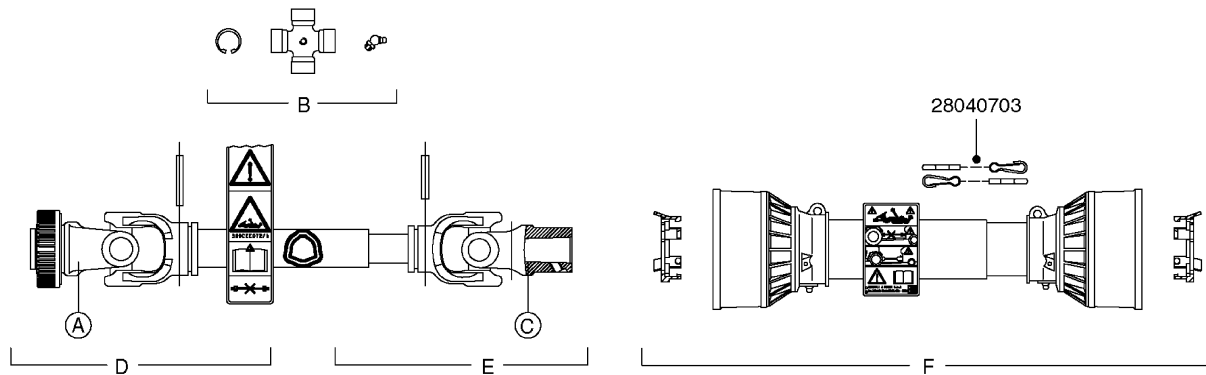

SUCTION SIDE OF PUMP

PRESSURE SIDE OF PUMP

COMPLETE PUMP
(NLA) REPLACED BY 364 PUMP (SEE PAGE A0280)

A0300

PUMP - 361/363FITTINGS
A0300-HIN, 28:05:19

Page 1

Date 09.08.2023 8:00

parts-n°	order qty	description
145997	1	U-PIN S93
231022	1	ANGLE 45' 1'
242351	1	O-RING D69,5X3,0 VITON F.
242353	1	O-RING 3 X 44.2 VITON
320095	1	1' RG CAP
320132	1	1' DOUBLE NIPPLE W/SEAT .
320821	1	CAP 1-1/2" BSP
321451	1	80 DEGREE ELBOW 5/4' X 1
322321	1	ADAPTOR S67 X 1" BSP
322322	1	ADAPTOR S67 X 1-1/4" BSP
322323	1	ADAPTOR S93 X 1-1/2" BSP
330326	1	O-RING 30.0 X 24.0 X 2.0 PUR
330341	1	TAIL - 1' FOR 1' RG CAP
331262	1	1 1/2' HOSE TAIL FOR 1 1/2'CAP
331273	1	O-RING 44.0 X 38.0 X 2.0 PUR
334243	1	HOSE TAIL 90° S67 1"
334410	1	PTO GUARD ON PUMP
334445	1	HOSE TAIL 90° S67 1"1/2
334647	1	FITT.DK S93 ELB 1-1/2" 90 PVC
334680	1	HOSE CLAMP 1'
420917	1	M 8 X 12 MACH.SCREW BLACK
459014	1	SCREW 8 X 15 ALLEN G304 SS
461217	1	NUT NYLOC M5 G304 SS
471074	1	WASHER FOR C2 HANDLE
471132	1	WASHER 8mm 24X8.4X2 STAINLESS
727225	1	S93 2" 90* SUCT.
727226	1	HOSETAIL S93 2"1/2 90°+O-RING
14012200	1	U-PIN S-67 M5
28030103	1	CLAMP HOSE GEAR P5/4-S1.5"6724
28030203	1	CLAMP HOSE T-BOLT S2" 235-67
28030303	1	CLAMP HOSE T-BOLT S2.5" 235-76
39145300	1	PTO SHIELD Ø203 4-POLET MACHINED
92702603	1	HOSE PVC SUCT GRAY 1-1/2"
92702703	1	HOSE PVC SUCT GRAY 2"
92702803	1	HOSE PVC SUCT GRAY 2.5"
92712403	1	HOSE R X1" X300PSI WP X0012"