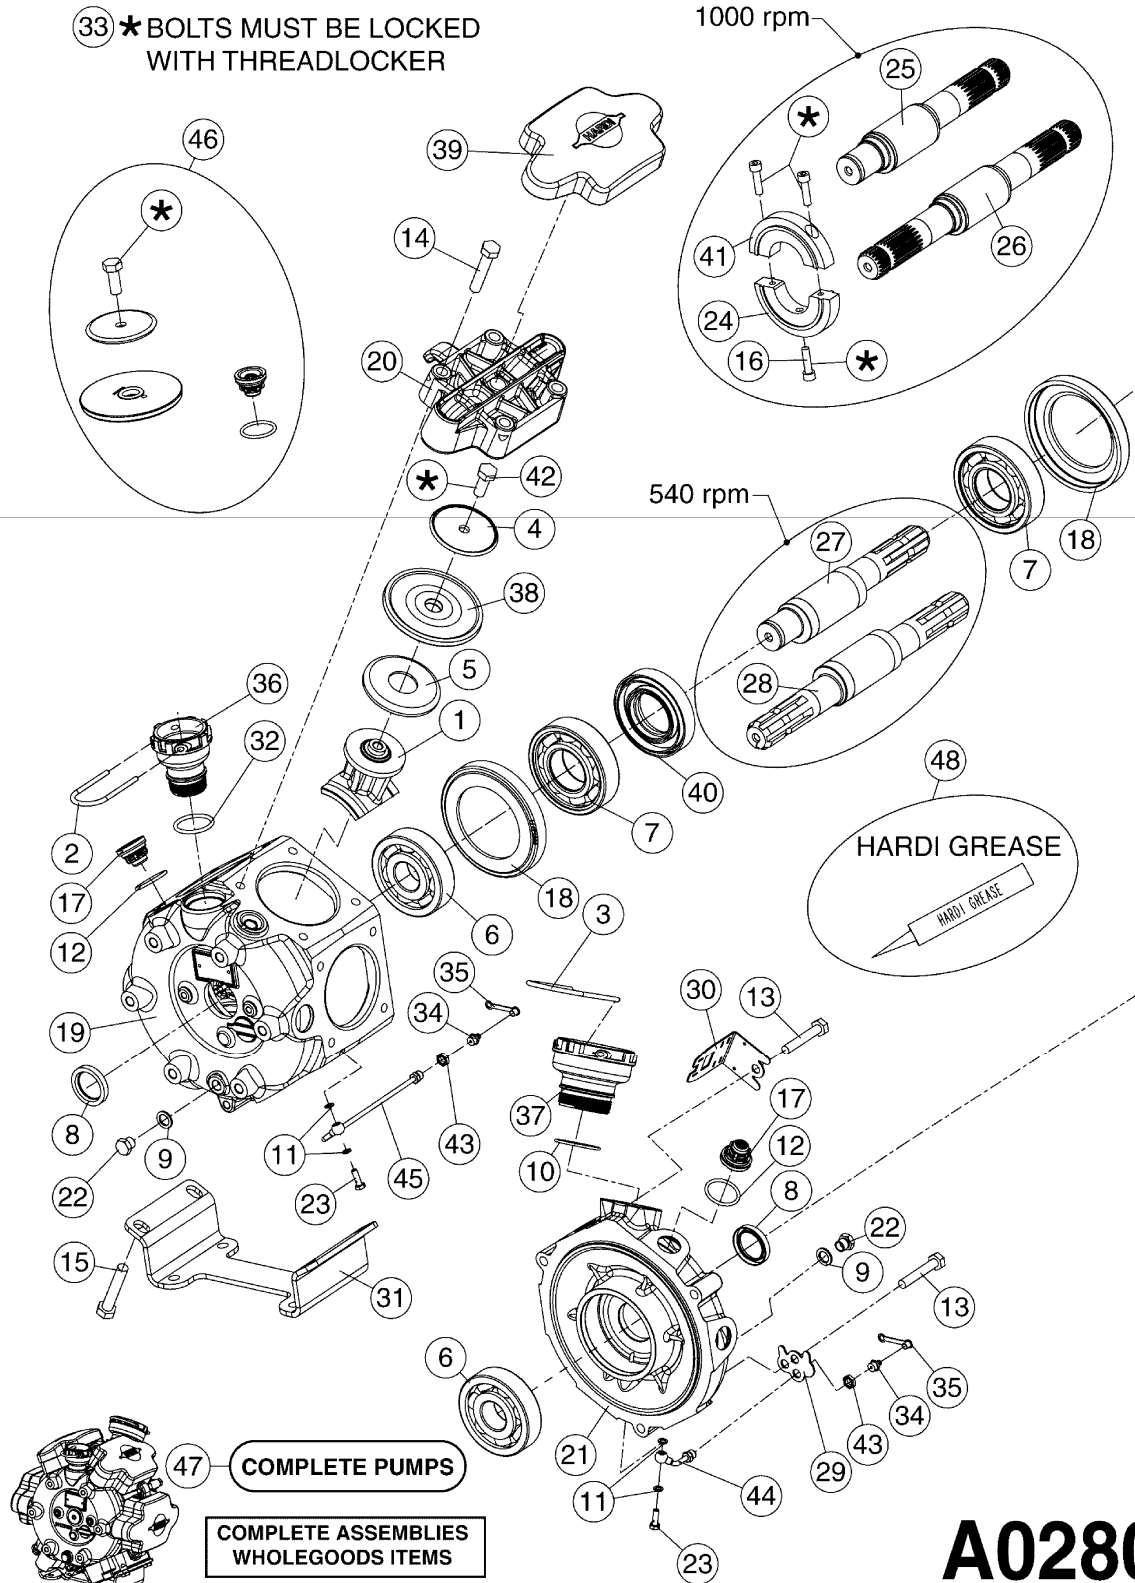

33 * BOLTS MUST BE LOCKED WITH THREADLOCKER

1000 rpm

540 rpm

Agroparts: www.HARDI-INTERNATIONAL.com

PUMP - 364 540/1000 RPM
A0280-HIN, 21:05:21

Page 1
Date 09.08.2023 8:00

Pos.	parts-n°	order qty	description
1	111622	1	CONROD 463-5,5
1	111628	1	CONNECTING BAR 363-5,5
1	111629	1	CONNECTING BAR 363-07
1	111630	1	CONROD 363-10 MACH.
2	145996	1	U-PIN S67
3	145997	1	U-PIN S93
4	161174	1	DRAW SHOE 363 STAINLES ST
5	161372	1	PRESSURE SHOE 320/360 ...
6	210221	1	BEARING - 361 PUMP
7	210232	1	BEARING 361
8	210243	1	OIL SEALING RING 35x47x7
9	241404	1	DOWTY SEAL 1/4"
10	242225	1	O RING - 45,0 X 4,0
11	242374	1	WASHER Ø10/ø6X1 COPPER
12	330024	1	O-RING 41.1 X 34.5 X 3.3 PUR
13	420895	1	M 10 X 60 MACH.SCREW BLAC
14	430312	1	MAS.SCREW WITH 12X60 ....
15	430438	1	SCREW HEX 8.8 DEL M12X65
16	450995	1	BOLT ALLEN M8X30 DIN 912 RAW
17	728146	1	PUMP VALVE D 35
18	11171900	1	CONROD RING 364/464 MACHINED
19	11172000	1	PUMP HOUSE 364 MACHINED 5/4" BSP RED
20	11172800	1	VALVE COVER 363/364 MACHINED RED
21	11173200	1	FRONTPART 364, 1½" BSP RED
22	14010400	1	HY STOPPER 1/4" SS
23	14120400	1	BANJOBOLT M6 X 19
24	14120700	1	COUNTERWEIGHT 364/464-1000
25	14137300	1	CRANKSHAFT 364/464-5.5 1000
26	14137900	1	CRANKSHAFT 364/464-5.5 GG 1000
27	14137500	1	CRANKSHAFT 364-07
27	14137600	1	CRANKSHAFT 364/464-10
28	14138100	1	KRUMTAP 364-7.0 GG
28	14138200	1	CRANKSHAFT 364/464-10 GG
29	16382900	1	GREASE NIPPLE PLATE, 364
30	16390600	1	BRACKET FOR RPM SENSOR
31	16410700	1	PUMP BASE 363/364 BLACK
31	17002400	1	FOOT MODEL 361
32	24266600	1	O-RING D 38,0 X 4,0 70SH.NITR
33	28045503	1	LOCTITE 262 .5ML (.017oz.)
34	28163300	1	GREASE NIPPLE H1 M6X1 DIN 7412
35	28163400	1	CAP F. GREASENIPPLE YELLOW M6X1
36	32242200	1	FITTING S67 5/4" KON. RG 2014
37	32242300	1	NIPPLE S93 1,5' KON.RG 2014
38	33511400	1	DIAPHRAGME FOR 321/361 PUMP
39	33524300	1	COVER PLASTIC 364 PUMP
40	33527200	1	GREASE SPLIT 364/464
41	39136200	1	HALFPART 364/464-1000
42	43099200	1	BOLT, SET M12 X 30 DIN933 A4
43	46134000	1	NUT HEX M10x1 H=2.3 NV=14 ELZIN
44	61096800	1	BANJOTUBE SHORT 364 COMPL.
45	61096900	1	BANJOTUBE LONG 364 COMPL.
46	75585900	1	PUMP KIT 364
47	82169500	1	PUMP 364-5.5-MED-1000
47	82169700	1	PUMP 364-5.5-MOD2-1000-OSP
47	82170000	1	PUMP 364-10-STD-540 FK
47	82170300	1	PUMP 364-10-MOD-540-GG THROUGH SHAFT
47	82170400	1	PUMP 364-10-MOD-540-OSP
48	75586500	1	GREASE, S3 V550L 1, CASE (12x28164600)