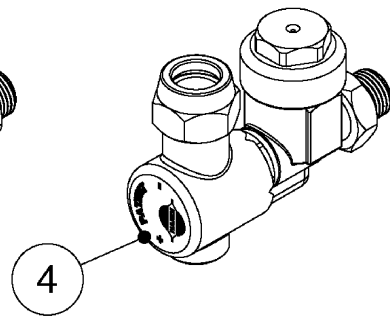

G0330

NOZZLES - AXIAL JET 1/4 X 1
G0330-HIN, 01:01:16

Page 1

Date 09.08.2023 8:00

parts-n°	order qty	description
289474	1	NOZZLE HOLDERS
289499	1	NUT M11X1
289500	1	BOLT FOR NOZZLE HOLDER
289501	1	O-RING 11 X 2.5
289503	1	SPRING
289504	1	NOZZLE POSITION LOCK
289505	1	N.D.VALVE
289506	1	NON-DRIP DIAPHRAM
289507	1	B/NUT
289508	1	O-RING F/NOZZLE HOLDER
289509	1	NOZZLE BODY
289510	1	SINGLE NOZZLE BODY
289546	1	NOZZLE CAP 3/8" FOR ZENIT/ZATU
371510	1	C-1299-12-S YELLOW CERAMIC
371511	1	C-1299-14-S ORANGE CERAMIC
371512	1	C-1299-16-S RED CERAMIC
70009302	1	SINGLE NOZZLE HOLDER

G0340

NOZZLES - AXIAL JET 1/4 X 2
G0340-HIN, 01:01:16

Page 1

Date 09.08.2023 8:00

parts-n°	order qty	description
289401	1	JET 1/4'' DOUBLE (756176)
289497	1	NOZZLE HOLDER - DOUBLE
289498	1	BRASS CAP- MERCURY
289499	1	NUT M11X1
289500	1	BOLT FOR NOZZLE HOLDER
289501	1	O-RING 11 X 2.5
289503	1	SPRING
289504	1	NOZZLE POSITION LOCK
289505	1	N.D.VALVE
289506	1	NON-DRIP DIAPHRAM
289507	1	B/NUT
289508	1	O-RING F/NOZZLE HOLDER
289509	1	NOZZLE BODY
371510	1	C-1299-12-S YELLOW CERAMIC
371511	1	C-1299-14-S ORANGE CERAMIC
371512	1	C-1299-16-S RED CERAMIC
70009602	1	DOUBLE NOZZLE HOLDER MR