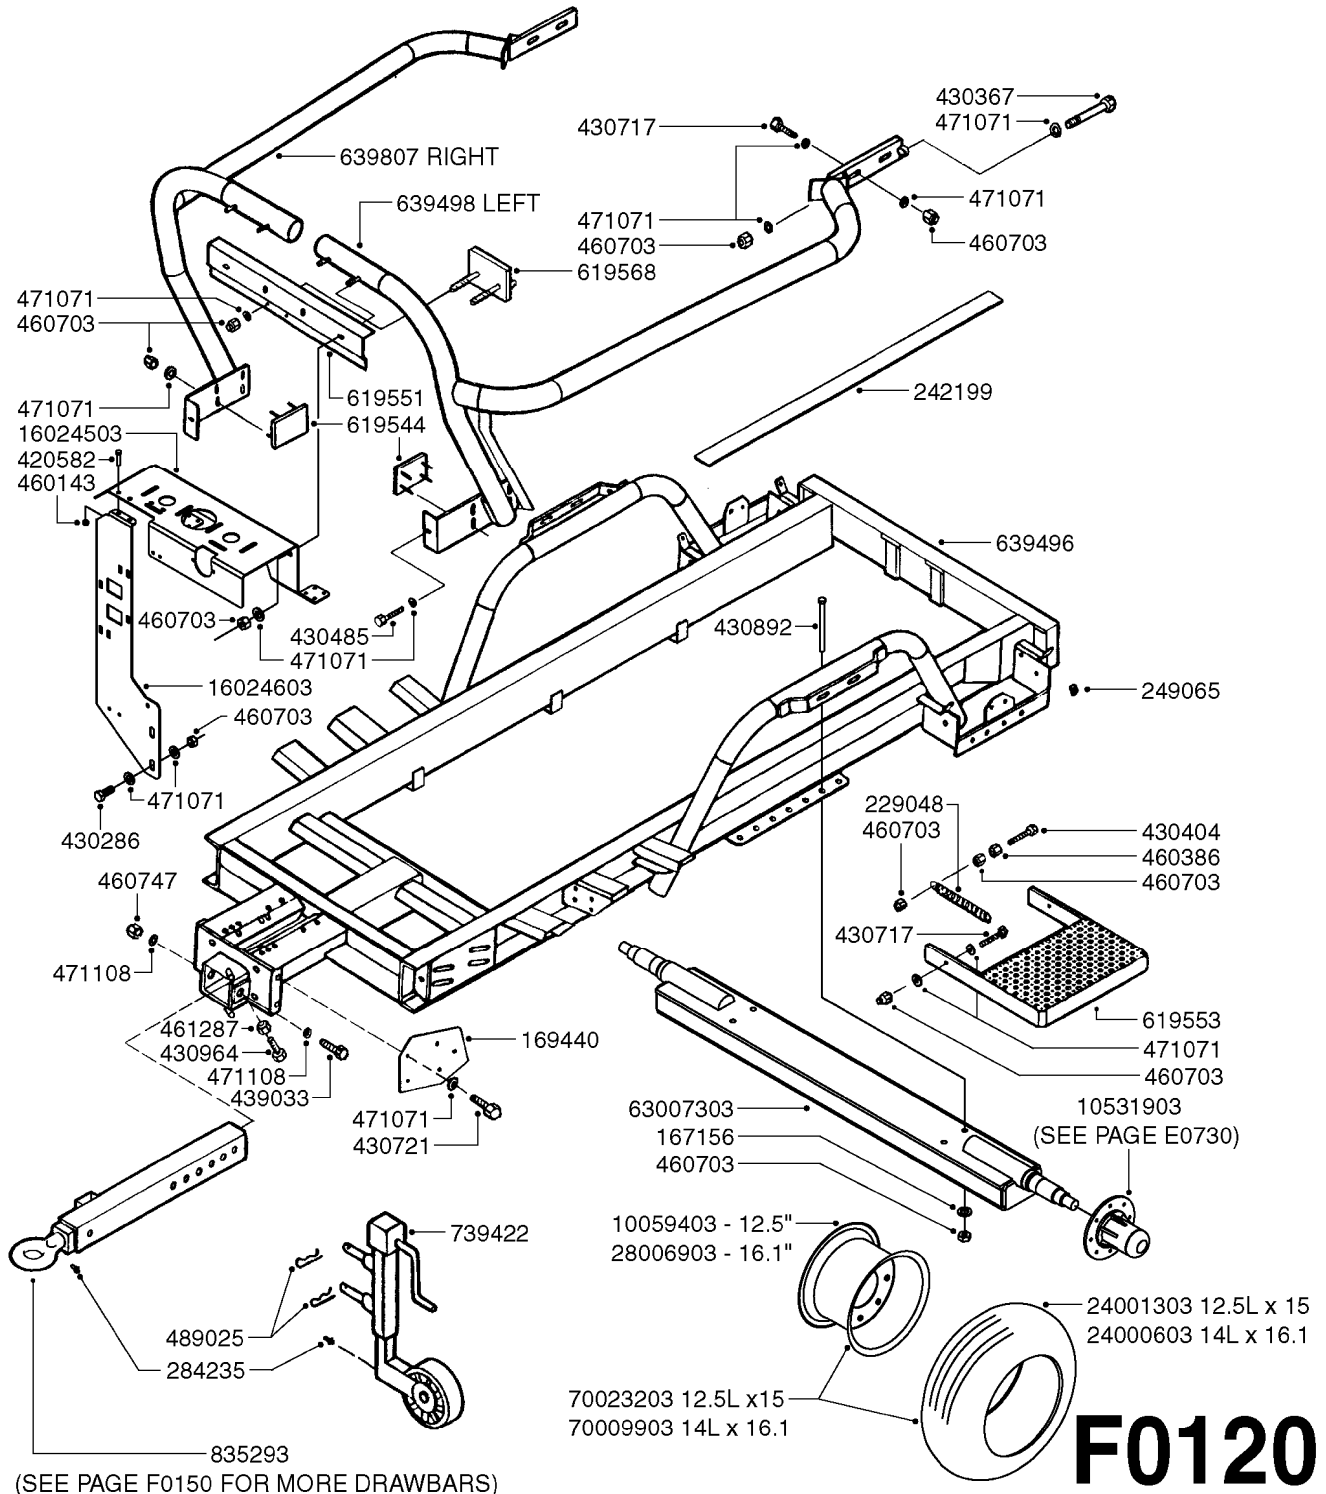

(SEE PAGE F0150 FOR MORE DRAWBARS)

F0120

FRAME - MERCURY 600
F0120-HIN, 01:01:16

Page 1

Date 09.08.2023 8:00

parts-n°	order qty	description
167156	1	WASHER OD 46.5 X ID 12.4 X 2.5
169440	1	BRACKET FOR SUCTION FILTER
229048	1	SPRING F/FOOT STEP MR
242199	1	TANK FRAME PACKING 1300X4
249065	1	TOP FOR FOOT STEP
284235	1	LUBRICATE NIPPLE M6x1.00
420582	1	SCREW M8 X 20 G304 STAINLESS
430286	1	BOLT M12 X 30 DIN933-8.8 DEL
430367	1	BOLT M12 X 100 DIN931-8.8 MGND
430404	1	BOLT M12 X 50 8.8 MAGND
430485	1	BOLT M12 X 90 8.8 MAGNI DELTA
430717	1	SCREW 12 X 40 MACH. 8,8 SS
430721	1	SCREW M12 X 40 DIN933-8.8 DEL
430892	1	SCREW HM 12-110/30 8.8 DEL DIN931
430964	1	SCREW 18 X 50 MACH. 8.8
439033	1	SCREW 24 X 170 MACH. CAD
460143	1	NUT, NYLOC M8 A2
460386	1	NUT M12 PLAIN G304 SS
460703	1	NUT M12 NYLOC G304 SS
460747	1	LOCK NUT M24 SST A2 DIN985
461287	1	NUT M-18 CAD
471071	1	WASHER S/STEEL M12 304
471108	1	WASHER M24 TS BLOWER
489025	1	'R' PIN D.4
619544	1	UPPER FRONT PART OF CHASIS RAW
619551	1	FRONT BRACKET F/TUBES&OP.
619553	1	FOOT STEP MR
619568	1	AUXILIARY TANK SUPPORT FO
639496	1	FRAME MERCURY 2000
639498	1	RAILING MERCURY-2000 LEFT
639807	1	RAILING MERCURY 2000 RIGHT
739422	1	WHEEL-JACK CPL.F.2000L PO
835293	1	STD MERCURY DRAWBAR
10059403	1	RIM 15X10 X 8-8-6 +1.062OFFSET
10531903	1	HUB ASSY.COMP.F.2-1/8" SPINDLE
16024503	1	SUPPORT MANIFOLD MERCURY
16024603	1	SUPPORT HYD VALVE MISTBLOWER
24000603	1	TIRE 14L X 16.1 8 PLY
24001303	1	TIRE 12.5L-15SL 12 PLY
28006903	1	WHEEL RIM 16.1" X 11" 8-8-6"
63007303	1	AXLE WELDMENT FIXD MERCURY 600
70009903	1	WHEEL ASSY. 14L x 16.1 8PLY
70023203	1	TIRE ASSY 12.5L-15 12PLY8-8-6