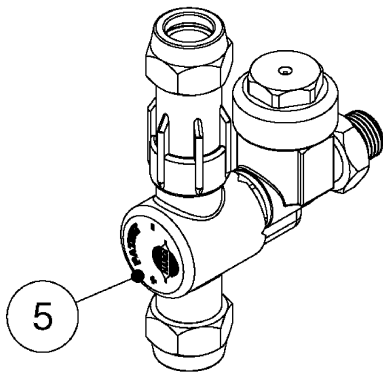

G0330

NOZZLES - AXIAL JET 1/4 X 1
G0330-HIN, 01:01:16

Page 1

Date 09.08.2023 8:00

parts-n°	order qty	description
289474	1	NOZZLE HOLDERS
289499	1	NUT M11X1
289500	1	BOLT FOR NOZZLE HOLDER
289501	1	O-RING 11 X 2.5
289503	1	SPRING
289504	1	NOZZLE POSITION LOCK
289505	1	N.D.VALVE
289506	1	NON-DRIP DIAPHRAM
289507	1	B/NUT
289508	1	O-RING F/NOZZLE HOLDER
289509	1	NOZZLE BODY
289510	1	SINGLE NOZZLE BODY
289546	1	NOZZLE CAP 3/8" FOR ZENIT/ZATU
371510	1	C-1299-12-S YELLOW CERAMIC
371511	1	C-1299-14-S ORANGE CERAMIC
371512	1	C-1299-16-S RED CERAMIC
70009302	1	SINGLE NOZZLE HOLDER

G0340

NOZZLES - AXIAL JET 1/4 X 2
G0340-HIN, 01:01:16

Page 1

Date 09.08.2023 8:00

parts-n°	order qty	description
289401	1	JET 1/4'' DOUBLE (756176)
289497	1	NOZZLE HOLDER - DOUBLE
289498	1	BRASS CAP- MERCURY
289499	1	NUT M11X1
289500	1	BOLT FOR NOZZLE HOLDER
289501	1	O-RING 11 X 2.5
289503	1	SPRING
289504	1	NOZZLE POSITION LOCK
289505	1	N.D.VALVE
289506	1	NON-DRIP DIAPHRAM
289507	1	B/NUT
289508	1	O-RING F/NOZZLE HOLDER
289509	1	NOZZLE BODY
371510	1	C-1299-12-S YELLOW CERAMIC
371511	1	C-1299-14-S ORANGE CERAMIC
371512	1	C-1299-16-S RED CERAMIC
70009602	1	DOUBLE NOZZLE HOLDER MR