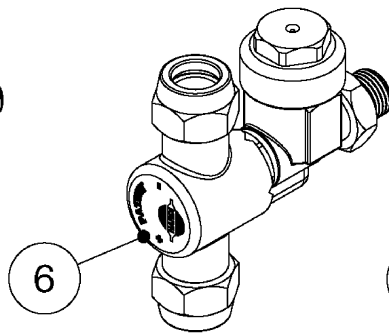

G0330

NOZZLES - AXIAL JET 1/4 X 1
G0330-HIN, 01:01:16

Page 1

Date 09.08.2023 8:00

parts-n°	order qty	description
289474	1	NOZZLE HOLDERS
289499	1	NUT M11X1
289500	1	BOLT FOR NOZZLE HOLDER
289501	1	O-RING 11 X 2.5
289503	1	SPRING
289504	1	NOZZLE POSITION LOCK
289505	1	N.D.VALVE
289506	1	NON-DRIP DIAPHRAM
289507	1	B/NUT
289508	1	O-RING F/NOZZLE HOLDER
289509	1	NOZZLE BODY
289510	1	SINGLE NOZZLE BODY
289546	1	NOZZLE CAP 3/8" FOR ZENIT/ZATU
371510	1	C-1299-12-S YELLOW CERAMIC
371511	1	C-1299-14-S ORANGE CERAMIC
371512	1	C-1299-16-S RED CERAMIC
70009302	1	SINGLE NOZZLE HOLDER

G0340

NOZZLES - AXIAL JET 1/4 X 2
G0340-HIN, 01:01:16

Page 1

Date 09.08.2023 8:00

parts-n°	order qty	description
289401	1	JET 1/4'' DOUBLE (756176)
289497	1	NOZZLE HOLDER - DOUBLE
289498	1	BRASS CAP- MERCURY
289499	1	NUT M11X1
289500	1	BOLT FOR NOZZLE HOLDER
289501	1	O-RING 11 X 2.5
289503	1	SPRING
289504	1	NOZZLE POSITION LOCK
289505	1	N.D.VALVE
289506	1	NON-DRIP DIAPHRAM
289507	1	B/NUT
289508	1	O-RING F/NOZZLE HOLDER
289509	1	NOZZLE BODY
371510	1	C-1299-12-S YELLOW CERAMIC
371511	1	C-1299-14-S ORANGE CERAMIC
371512	1	C-1299-16-S RED CERAMIC
70009602	1	DOUBLE NOZZLE HOLDER MR