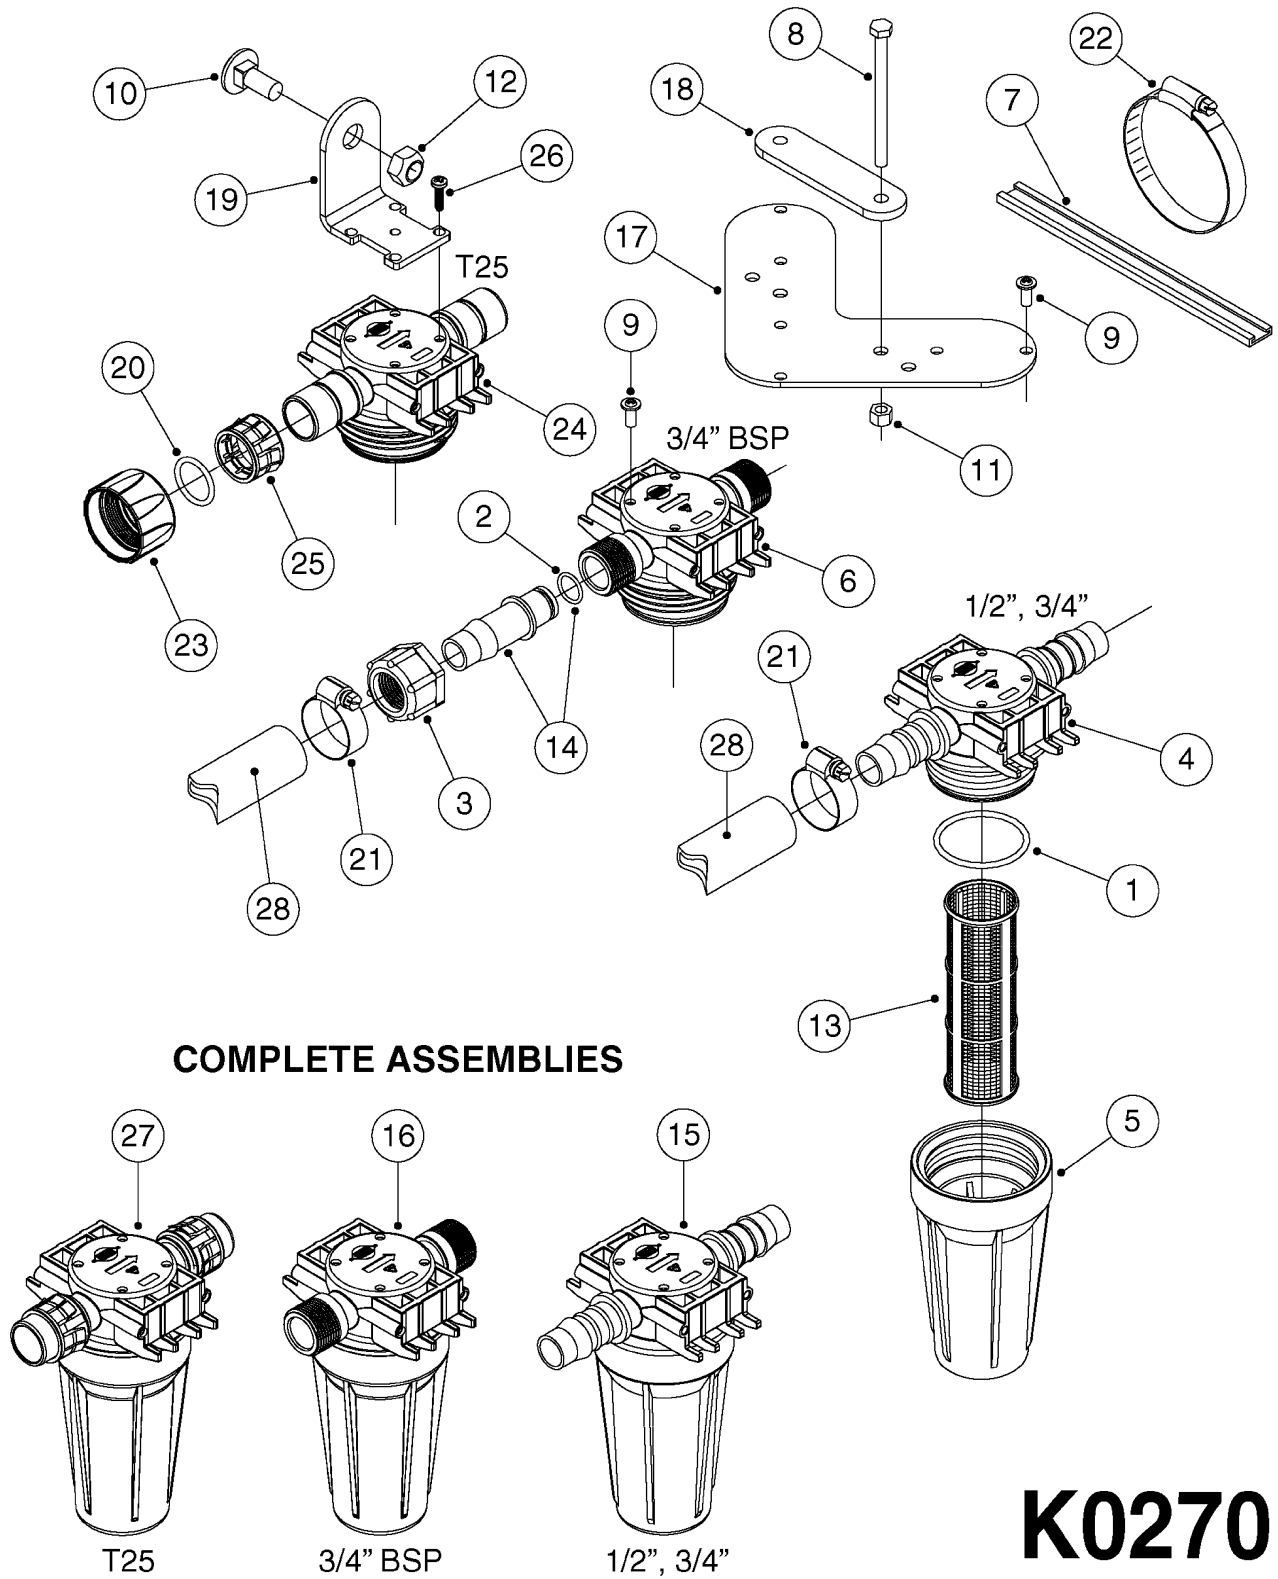

Pos.	parts-n°	order qty	description
1	240925	1	O-RING 49.5 X 3 NITRILE
2	242594	1	O-RING 14 X 1.78-SH.70-EPDM
3	320283	1	NUT 3/4" BSP
4	322241	1	HEAD INLINE FILTER 3/4" BARB
4	322249	1	HEAD INLINE FILTER 1/2" BARB
5	322242	1	HOUSE FOR IN-LINE FILTER
6	322250	1	TOP F.LINIEFILT. 3/4' THR
7	341291	1	RUBBER HOSE CLAMP COVER 130MM
7	341292	1	RUBBER HOSE CLAMP COVER 180MM
8	410605	1	TORN.M-6x 80 ALLEN DIN-912 8,8
9	440673	1	PT SCREW KB 50X12
10	440737	1	COACHHEAD BOLT-M10 X 25
11	460261	1	NUT HEX M6X1.00 LOCK DIN985 A2 SS
12	460423	1	NUT M10 NYLOC SS G304
13	615443	1	SCREEN INLINE #50 BLUE 38 x 117
13	615444	1	SCREEN INLINE #80 RED 38 x 117
13	615445	1	SCREEN INLINE #100 YELLOW 38 x 117
14	716236	1	TAIL 1/2" UNION F 3/4" CAP
14	724621	1	TAIL 3/4" UNION F 3/4" CAP
15	845205	1	FILTER INLINE 1/2" 50 MESH
15	845208	1	FILTER INLINE 3/4" 50 MESH
15	845209	1	FILTER INLINE 3/4" 80 MESH
15	845210	1	FILTER INLINE 3/4" 100 MESH
16	845218	1	FILTER, 3/4" 50 MESH
16	845219	1	IN-LINE FILTER 80 MESH 3/
17	16022203	1	PLATE 3.0 X 55 X 196
18	16022403	1	BRACKET 60MM TUBE
19	16321500	1	INLINEFILTER HOLDER
20	24263000	1	O-RING 24.4 X 3.1 NITRI SH70
21	28029903	1	CLAMP HOSE GEAR P3/4"-S1" 6712
22	28047103	1	CLAMP HOSE GEAR 50 X 50 6740
22	28047203	1	CLAMP HOSE GEAR 60 X 80 6756
23	32239700	1	NUT T25
24	32239800	1	FILTER INLINE T25 TOP
25	33515500	1	LOCKRING T25
26	44076200	1	PT SCREW 50X16
27	72700600	1	FILTER IN-LINE 80 MESH, T25
28	92702103	1	HOSE R X1/2" X300PSI WP X0012"
28	92703203	1	HOSE R X3/4" X300PSI WP X0012"