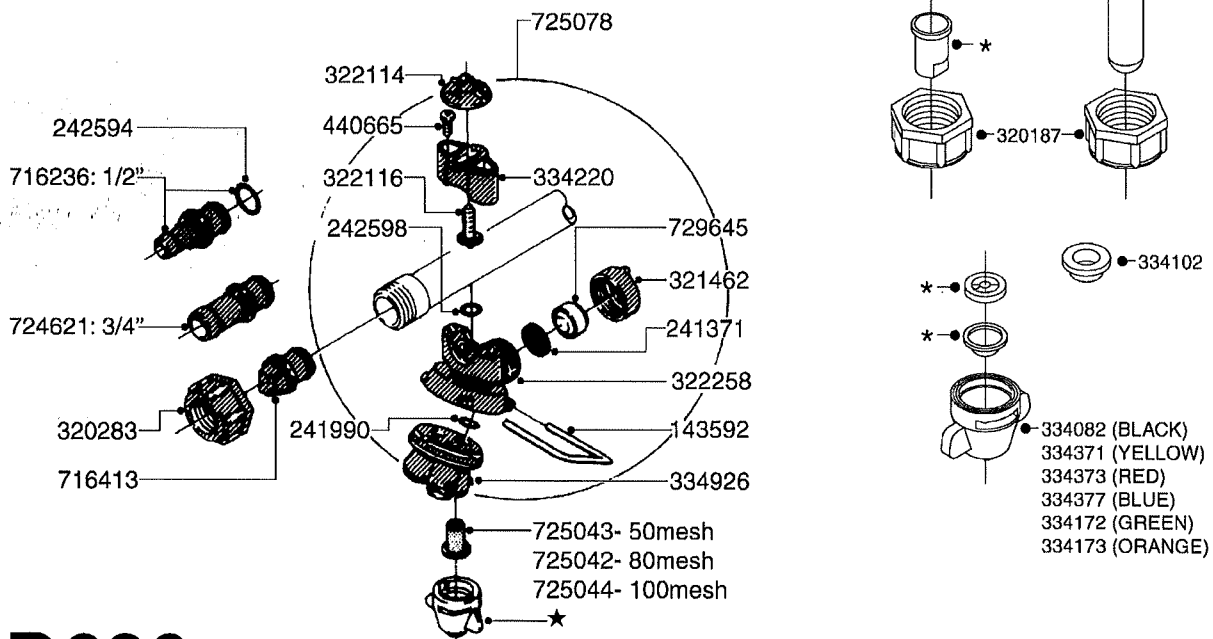

SINGLE NOZZLE BODY

D620

TRIPLET NOZZLE BODY

*=REFER TO HARDI NOZZLE CATALOG