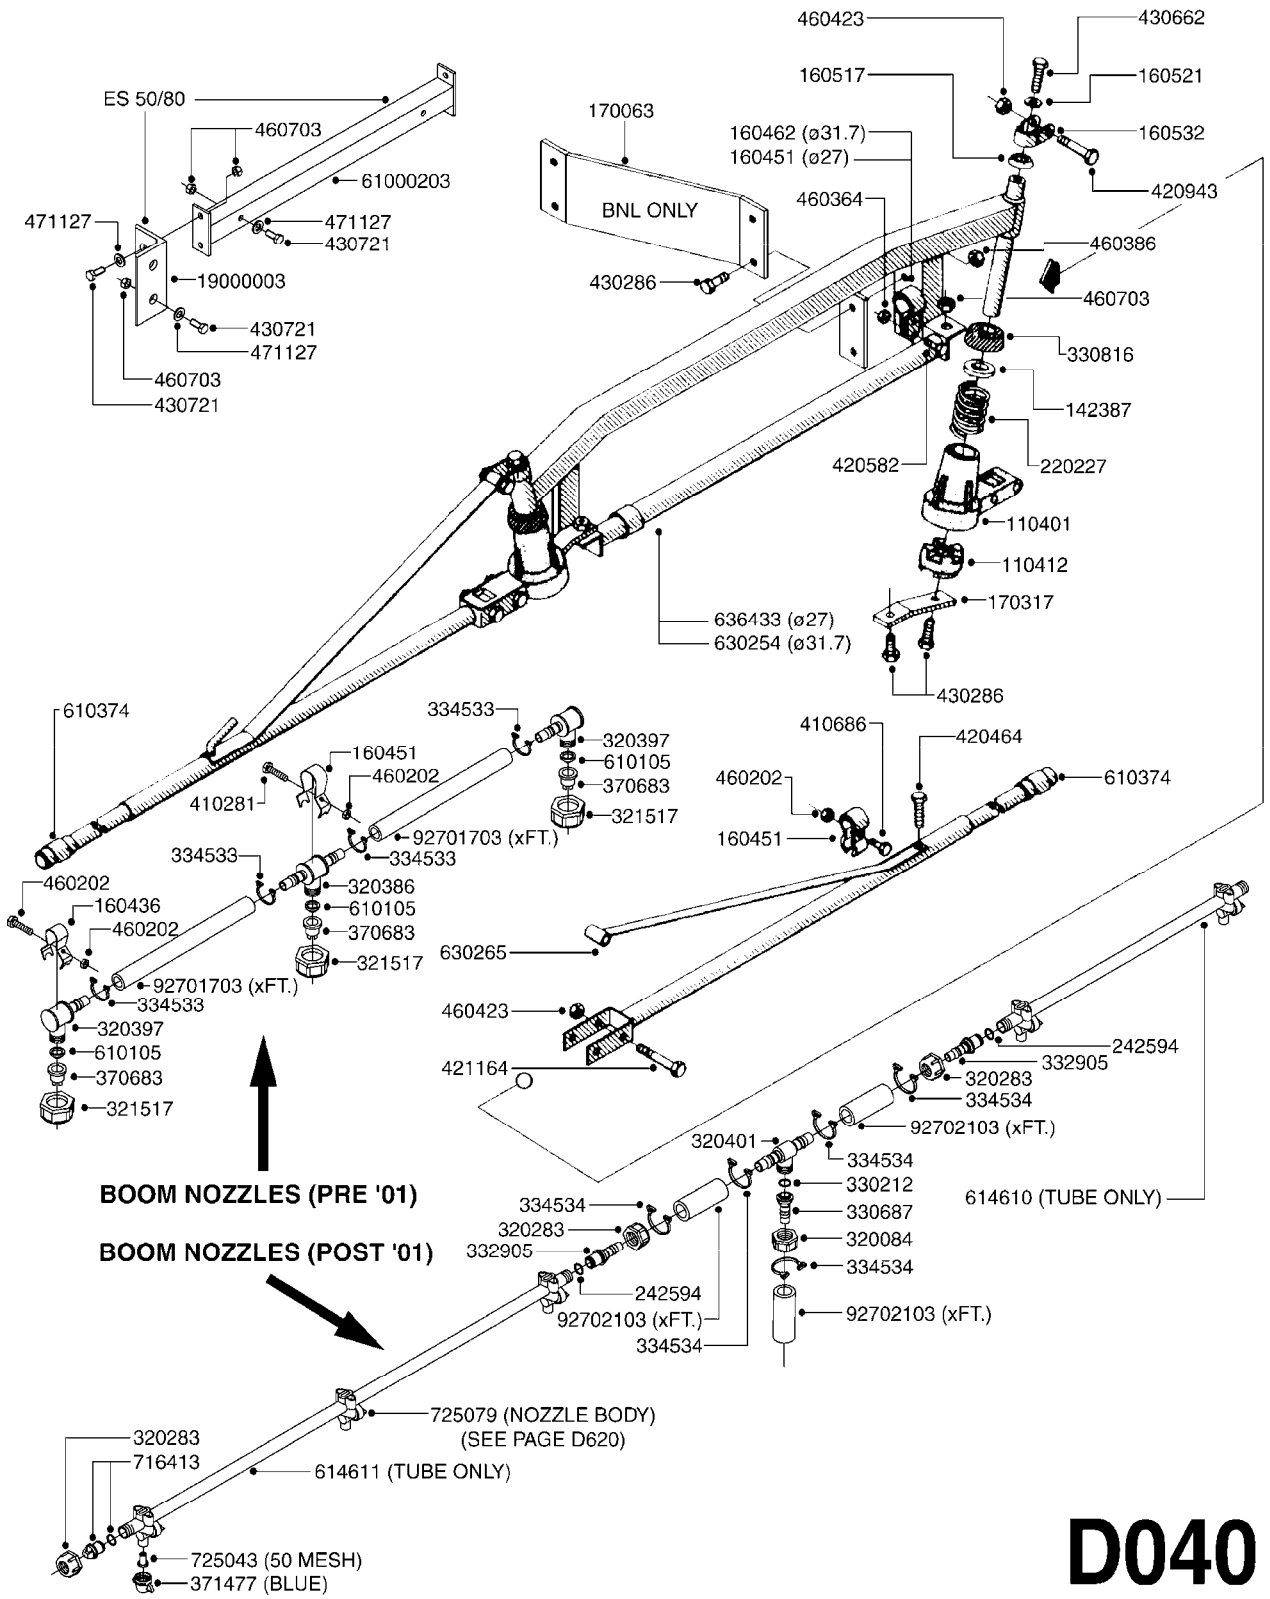

BOOM - 14' HD
D040-HIN, 06:12:11

Page 1
Date 18.03.2013 13:25

parts-n°	order qty	description
110401	1	SPRING HOUSING STD BOOM
110412	1	CLUTCH STANDARD BOOM
142387	1	WASHER D40D23X5
160436	1	PIPE BRANCH HOLDER D22,2
160451	1	PIPE BRANCH HOLDER D25,4
160462	1	PIPE BRANCH HOLDER D31,7
160517	1	SPACER COLLAR, STANDARD BOM
160521	1	WASHER D30.5/D13X2
160532	1	CLAMP SWIVEL F. BOOM 14'H.D.
170063	1	SUPPORT ARM FOR UNIT BOOM
170317	1	CROSSBAR FOR BOOM WINE II
220227	1	SPRING FOR PIVOT
242594	1	O-RING D14 X 1.78 SCH.70-EPDM
320084	1	FITT.DK NUT 1/2" BSP
320283	1	FITT.DK NUT 3/4"BSP
320386	1	FITT.DK TEE 3/8X3/8HB X3/8"BSP
320397	1	FITT.DK ELB 3/8"HB X 3/8" BSP
320401	1	FITT.DK TEE 1/2X1/2HB X1/2"BSP
321517	1	FITT.DK CAP 3/8" BSP WHITE
330212	1	O-RING D19/D14X2.4 F.1/2"NUT
330687	1	FITT.DK HB 1/2" F. 1/2" NUT
330816	1	DUST COVER PLASTIC/STD.BOOM
332905	1	FITT.DK HB 1/2" F. 3/4" CAP
334533	1	CLAMP HOSE PLASTIC 3/8"
334534	1	CLAMP HOSE PLASTIC 1/2"
370683	1	NOZZLE FLAT FAN 4110-16
371477	1	COLOR TIP S4110-30 BLUE
410281	1	BOLT HEX 8.8 DEL M6X25
410686	1	BOLT HEX 8.8 DEL M6X30
420464	1	BOLT HEX 8.8 DEL 3/8'X20MM
420582	1	BOLT HEX 8.8 DEL M8X20 FT
420943	1	BOLT HEX 8.8 DEL M10X50
421164	1	BOLT HEX 8.8 DEL M10X70
430286	1	BOLT HEX 8.8 DEL M12X30 FT
430662	1	BOLT HEX 8.8 DEL M12X20 FT
430721	1	BOLT HEX 8.8 DEL M12X40 FT
460202	1	NUT HEX M6
460364	1	NUT HEX M8 GALV.
460386	1	NUT HEX M12X1.75
460423	1	NUT HEX M10X1.5 LOCK
460703	1	NUT HEX M12X1.75 LOCK
471127	1	WASHER D24/D13X2.5 STAINLESS
610105	1	NOZZLE FILTER
610374	1	BOOM WING OUT.SECTION (WINE11)
614610	1	NOZZLE TUBE 2 HOLE L-24"/SP20"
614611	1	NOZZLE TUBE 3 HOLE L-44"/SP20"
630265	1	BOOM WING 14' BOOM
636433	1	CENTER SECTION 14' BOOM D27.0
716413	1	FITT.DK PLUG ASSY. F.NOZ TUBE
725043	1	SCREEN 50 MESH W.GASKET,BLUE
725079	1	NOZZLE ASSY.SING.SNAP-FIT GREN
19000003	1	MOUNT ANGLE BRACKET ES50/80
61000203	1	MOUNT BRACKET F.14' BOOM
92701703	1	HOSE R X3/8" X300PSI WP X0012"
92702103	1	HOSE R X1/2" X300PSI WP X0012"