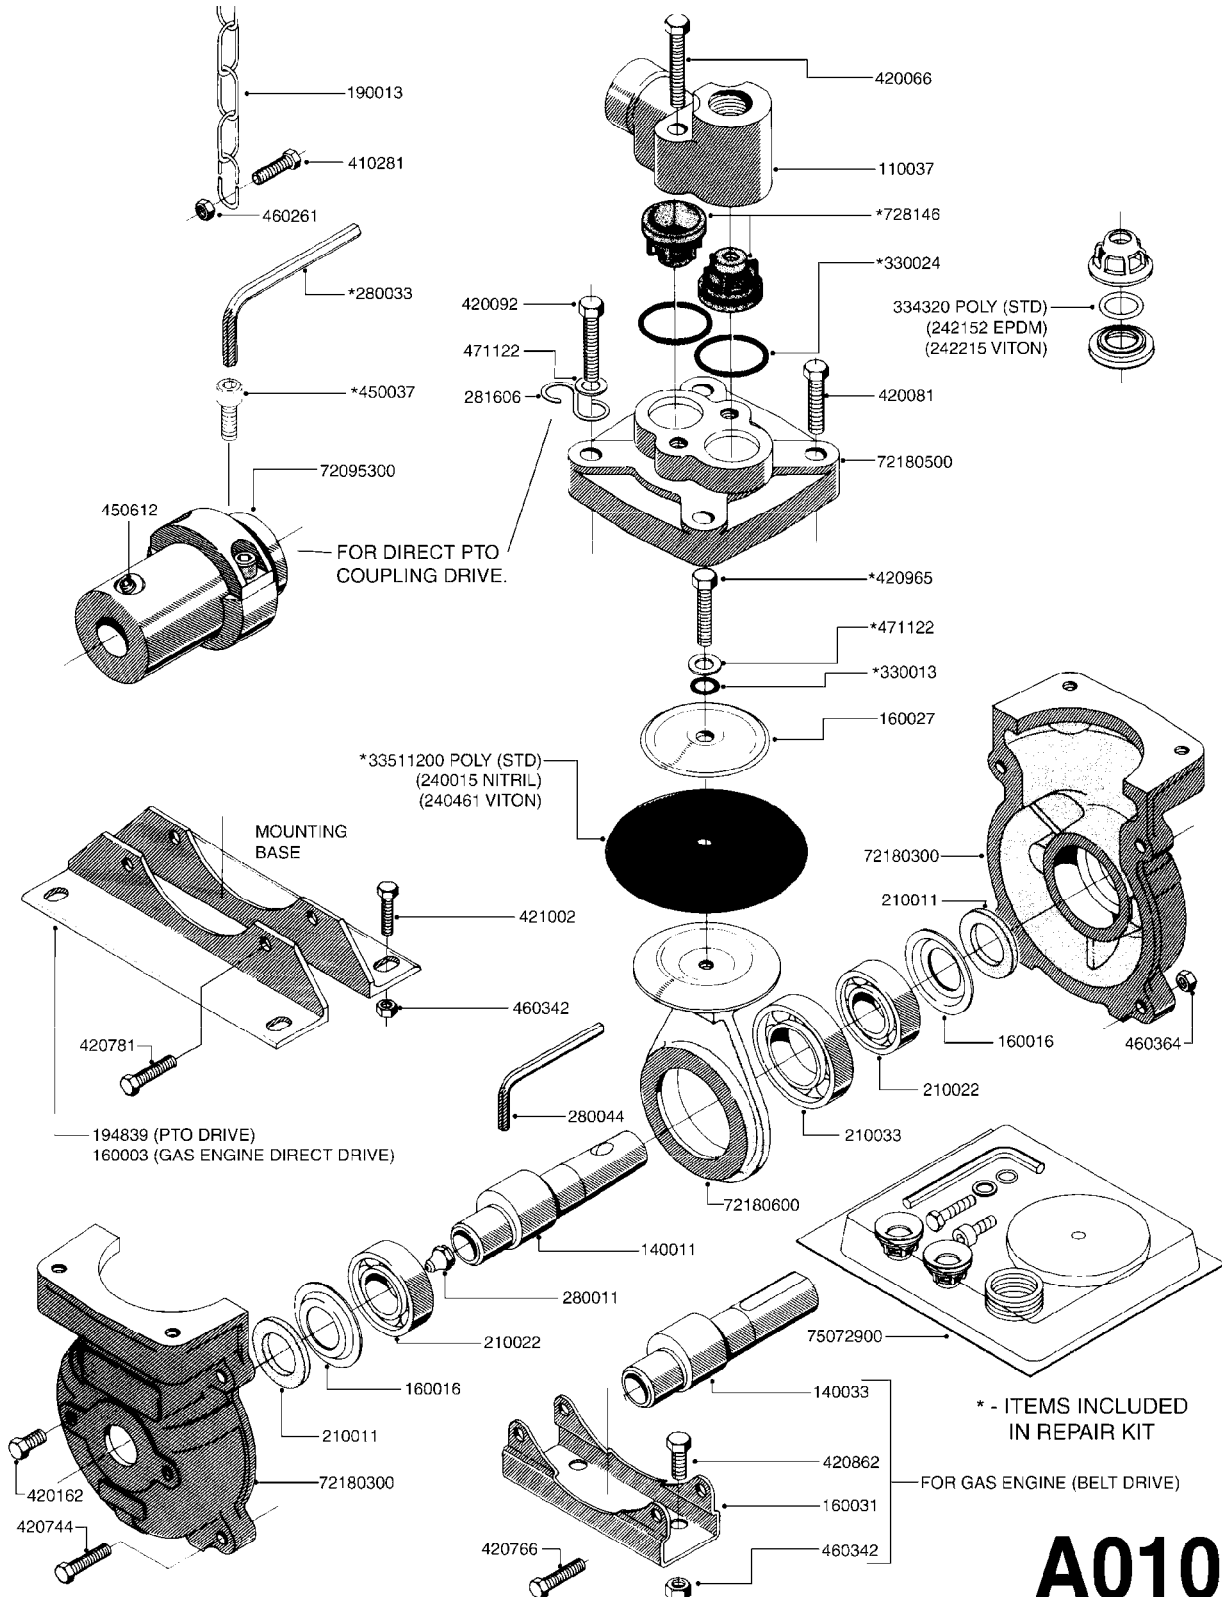

PUMP - 500
A010-HIN, 01:11:11

A010

PUMP - 500
A010-HIN, 01:11:11

Page 1
Date 18.03.2013 13:25

parts-n°	order qty	description
110037	1	VALVE CHAMBER MOD 500 PAINTED
140011	1	CRANK SHAFT MODEL 500
140033	1	CRANK SHAFT,MODEL 500/4
160003	1	PUMP MOUNT PLATE TALL 500/600
160016	1	DUST PLATE
160027	1	DIAPHRAGM UPPER DISC 500-600
160031	1	BASE PLATE MODEL 500-600
190013	1	CHAIN 35XL=800
194839	1	ANGLE IRON FOOT, M 500-600 RED
210011	1	SEAL FELT D39/23 X 4
210022	1	BEARING BALL 6205
210033	1	BEARING BALL 6007
240015	1	DIAPHRAGM MODEL 500-600 NITRIL
240461	1	DIAPHRAGM MODEL 500-600 VITON
242152	1	O-RING D18.2X3 EPDM
242215	1	O-RING D18X3 VITON
280011	1	GREASE NIPPLE 1/8' H TR
280033	1	KEY HEXAGON W9 5/16"
280044	1	KEY HEXAGON W6 3/16'
281606	1	S-HOOK GALVANIZED
330013	1	O-RING D15/D10X2.5 F.3/8"NUT
330024	1	O-RING D41,1/D34.5 X 3,5
334320	1	O-RING D18X3 POLYURETHANE
410281	1	BOLT HEX 8.8 DEL M6X25
420066	1	BOLT HEX 8.8 DEL 3/8"X50MM
420081	1	BOLT HEX 8.8 DEL 3/8"X40MM
420092	1	BOLT HEX 8.8 RAW 3/8"X45MM
420162	1	BOLT HEX 8.8 DEL 3/8"x15MM
420744	1	BOLT HEX 8.8 DEL M8X40
420766	1	BOLT HEX 8.8 DEL M8X45
420781	1	BOLT HEX 8.8 DEL M8X50
420862	1	BOLT HEX 8.8 DEL M10X16 FT
420965	1	BOLT HEX 8.8 DEL M10X40
421002	1	BOLT HEX 8.8 DEL M10X30 FT
450037	1	BOLT ROUND 3/8'X1' BLACK
450612	1	SCREW M10X16 POINTED
460261	1	NUT HEX M6X1 LOCK
460342	1	NUT HEX M10
460364	1	NUT HEX M8 GALV.
471122	1	WASHER D20/D10.5X2 SS
728146	1	VALVE FOR 361(726890/707932)
33511200	1	DIAPHRAGM 503/603 PUR 2006
72095300	1	COUPLING 1-3/8' X 25, PAINTED
72180300	1	PUMP HOUSING 503 RED W/BOLTS
72180500	1	DIAPHRAGM COVER 503 W/BOLTS
72180600	1	CONNECTING ROD FOR 503-603 M10
75072900	1	PUMP KIT F. 500 "06"