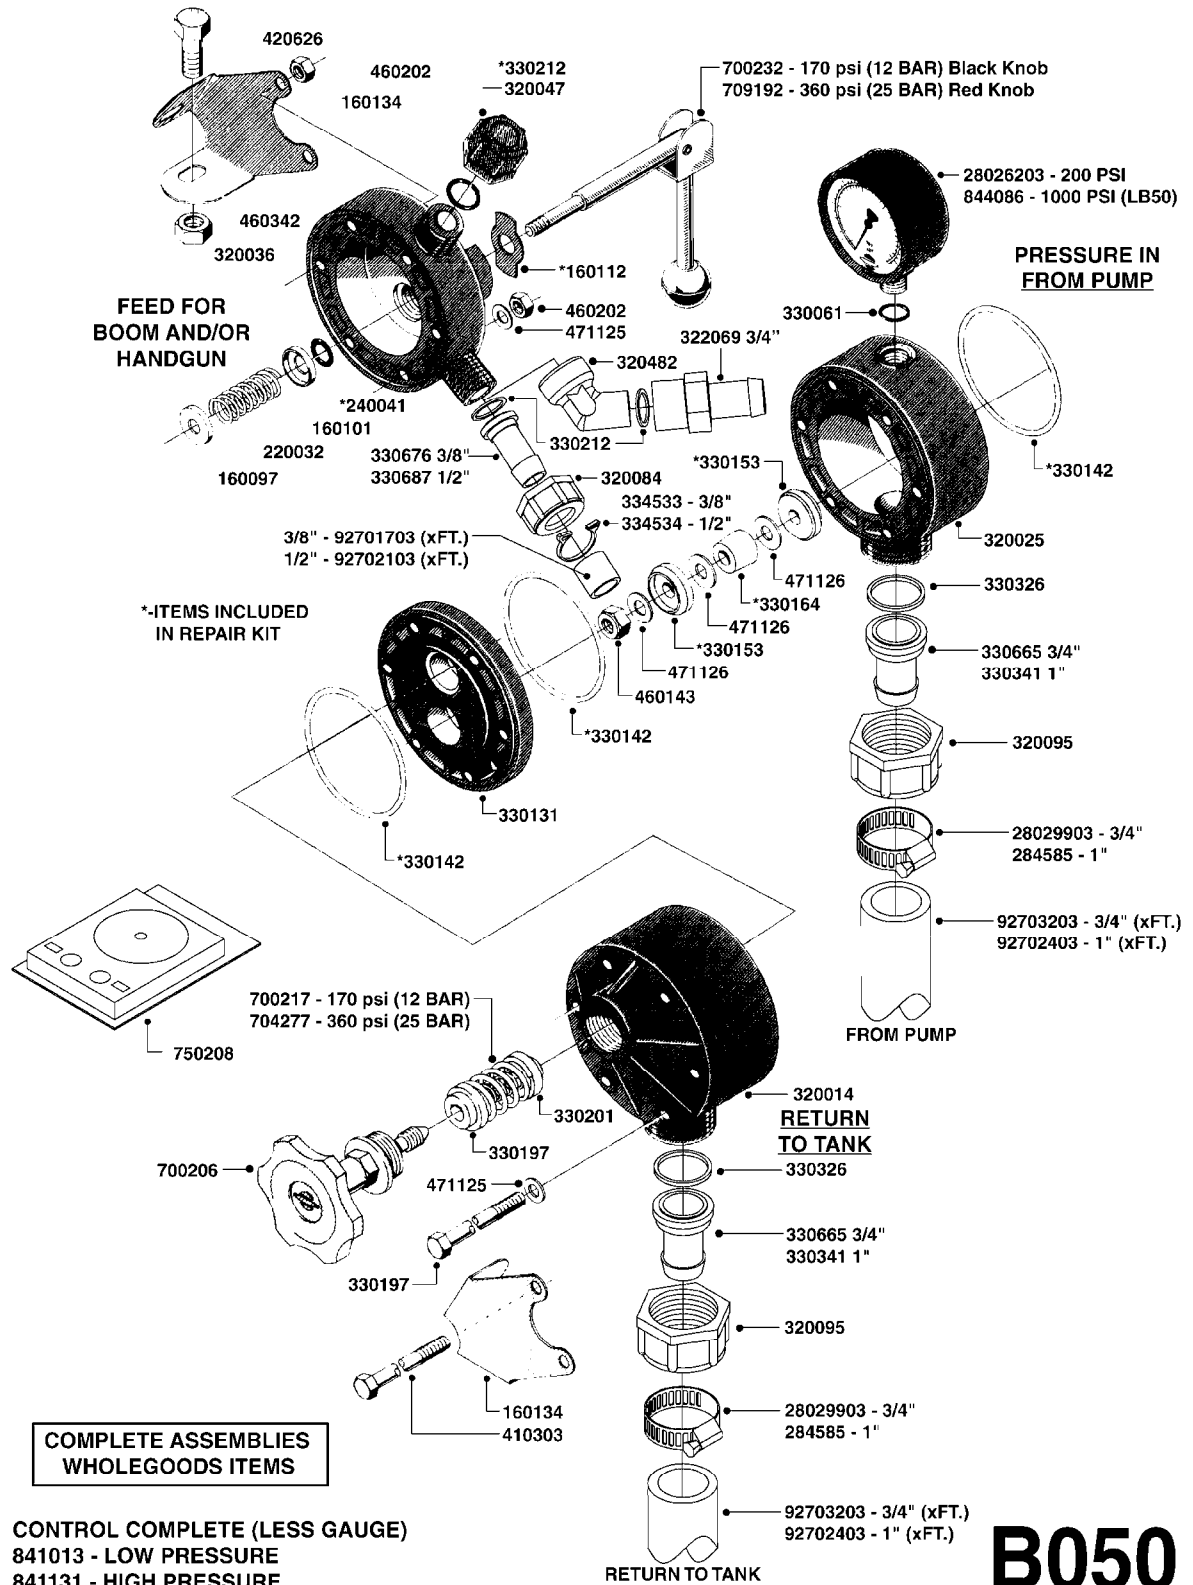

Note: For "Bondioli" PTO's (previous supplier) - see page A480.

COMPLETE ASSEMBLIES
WHOLEGOOD ITEMS

A560

PTO SHAFTS - AMA DIAPHRAGM
A560-HIN, 22:12:11

Page 1

Date 18.03.2013 13:25

parts-n°	order qty	description
829482	1	PTO 1-3/8/6X25MM X 600MM 1202
829483	1	PTO 1-3/8/6X30MM x 600MM 1302
829484	1	PTO 1-3/8/6X1-3/8/6X575MM 361
829487	1	PTO 1-3/8/6X1-3/8/6X870MM 361
28062103	1	PTO YOKE 1-3/8X6 AMA
28062203	1	UNIV.JOINT CAT.1 AMA
28062303	1	PTO YOKE D25 AMA
28062403	1	DECAL - DANGER ROTATING SHAFT
28062503	1	DECAL - DANGER MISSING GUARD
28062603	1	SAFETY CHAIN F.PTO AMA
28062703	1	WHEEL, MID-ROLLER (1401,1402)
28062803	1	PTO INNER D25 (NO SHIELD)
28062903	1	PTO SHIELD COMPLETE
28063003	1	TRACK LH 187" X 14" (30-1401)
28063103	1	TRACK RH 187" X 14" (30-1401)
28063203	1	PTO INNER 1-3/8X6 (NO SHIELD)
28063303	1	PTO SHIELD COMPLETE
28063403	1	WHEEL, MID-ROLLER(45-1801)
28063503	1	TRACK RH 187" X 14" (30-1401)

SEE
PAGE
B030

B040

parts-n°	order qty	description
146644	1	PIN D3X19 STAINLESS
160167	1	MOUNTING PLATE LP
160171	1	MOUNTING PLATE NK
241323	1	O-RING D5.3X2.4 NITRIL
320047	1	FITT.DK CAPNUT 1/2" BSP
320073	1	DISTRIBUTOR HOUSING 1/2"
320084	1	FITT.DK NUT 1/2" BSP
320095	1	FITT.DK NUT 1" BSP
320106	1	FITT.DK CAPNUT 1" BSP
320117	1	FITT.DK CONN.1/2"BSP F. 1" CAP
330212	1	O-RING D19/D14X2.4 F.1/2"NUT
330293	1	VALVE SEAT WITH 3/8" HOSE TAIL
330304	1	VALVE CONE D14
330315	1	O-RING D18.4/D13X.6
330326	1	O-RING D30/D24X2 F.1"NUT
330337	1	HANDLE F. FLIP VALVE
331122	1	VALVE SEAT WITH 1/2" HOSE TAIL
334533	1	CLAMP HOSE PLASTIC 3/8"
334534	1	CLAMP HOSE PLASTIC 1/2"
420582	1	BOLT HEX 8.8 DEL M8X20 FT
420626	1	BOLT HEX 8.8 DEL M10X20 FT
460342	1	NUT HEX M10
460364	1	NUT HEX M8 GALV.
702634	1	DIST.HOUSING ASSEMBLY (2-VALVE)
709741	1	VALVE ASSY. 1/2" FLIP LEVER
841072	1	DISTRIBUT. VALVE 1/2" NK
841094	1	DISTRIBUT. VALVE 1/2" LP,BL
92701703	1	HOSE R X3/8" X300PSI WP X0012"
92702103	1	HOSE R X1/2" X300PSI WP X0012"