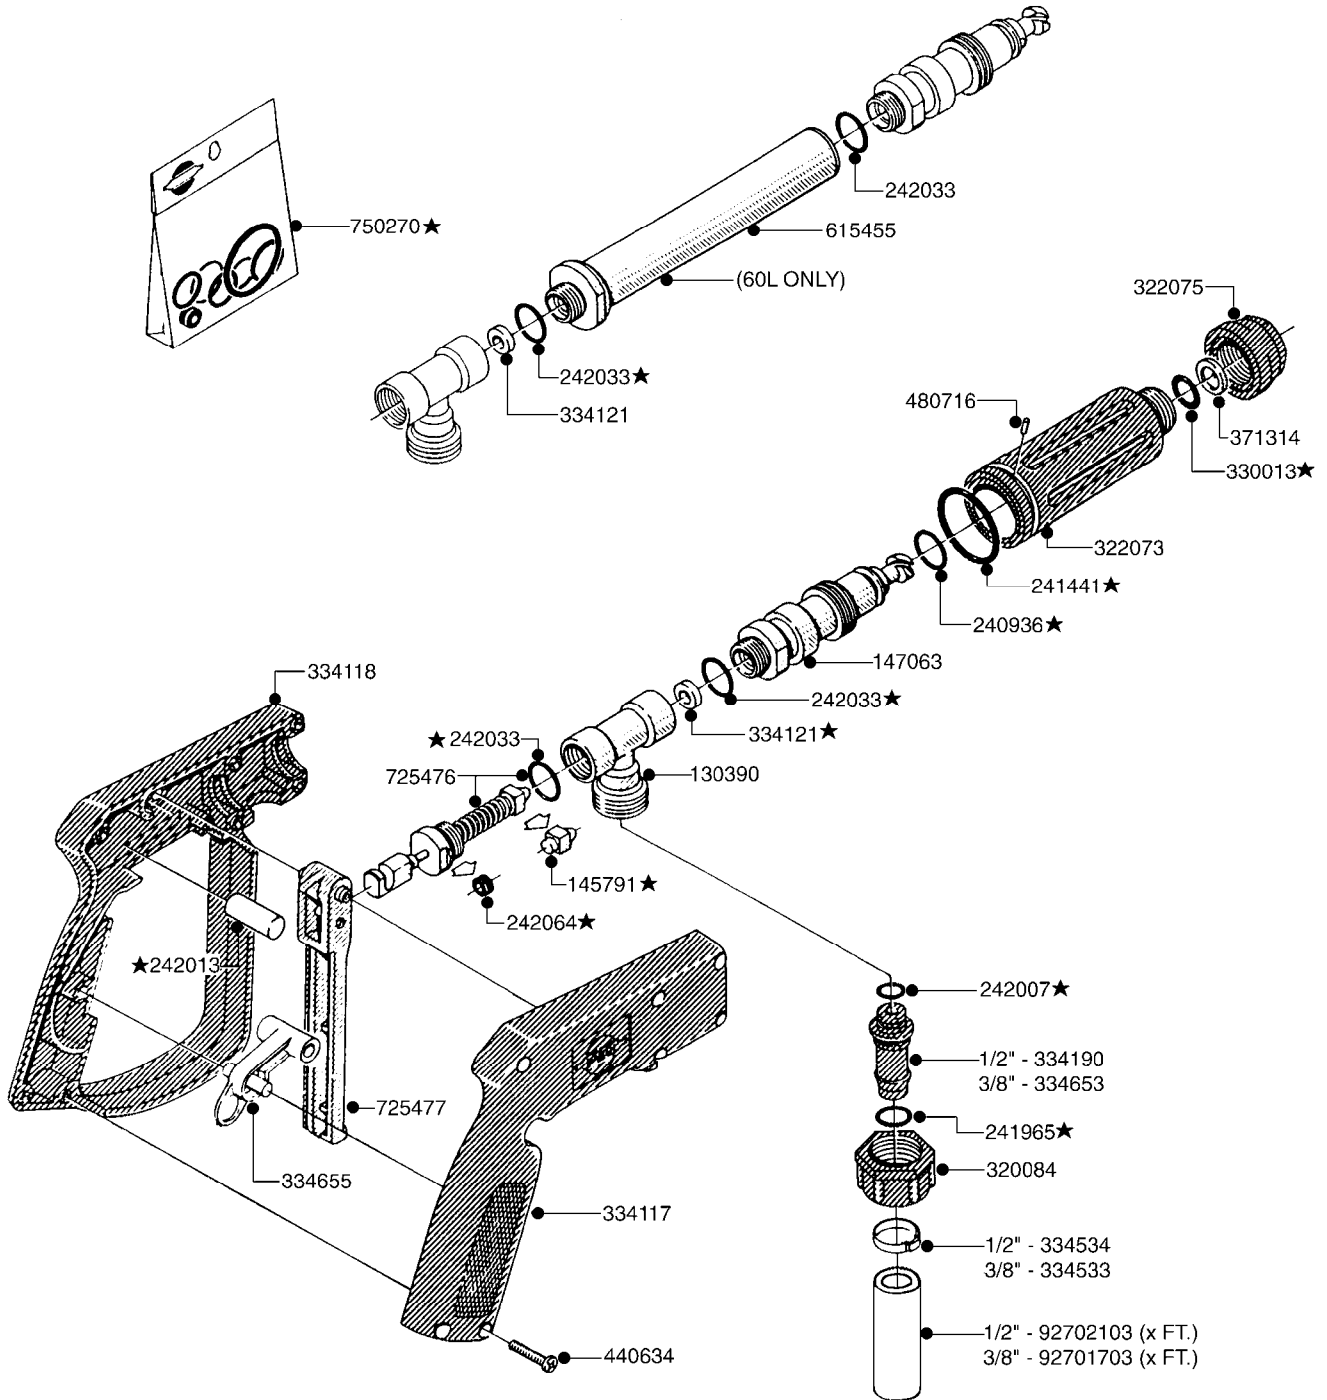

COMPLETE ASSEMBLY:
843197 - 60L
843196 - 60S

COMPLETE ASSEMBLIES
WHOLEGOODS ITEMS

G440

HANDGUN TYPE 60S/60L PRE 95
G440-HIN, 19:05:11

Page 1
Date 18.03.2013 13:26

parts-n°	order qty	description
130390	1	TEE 3/8'X 1/2' BSP F.TYPE 60S
145791	1	CONE FOR ON/OFF
147063	1	SWIRL F.SPRAY GUN TYPE 60
240936	1	O-RING D13.3X2.4 NITRIL
241441	1	O-RING D29.3X3
241965	1	O-RING 12.1 X 1.6
242007	1	O-RING D9.1X1.6
242013	1	SPRING RUBBER F/TRIGGER
242030	1	SPRING RUBBER
242033	1	O-RING
284582	1	CLmP HSE GEAR3/8" alt 28029803
320084	1	FITT.DK NUT 1/2" BSP
322073	1	HOUSING F.SWIRL TYPE 60S H.G.
322075	1	CASTING
330013	1	O-RING D15/D10X2.5 F.3/8"NUT
334117	1	HANDLE PIECE RIGHT F.60S/60L
334118	1	HANDLE PIECE LEFT F.60S/60L
334120	1	LOCK FOR TRIGGER
334121	1	SEAT FOR ON/OFF
334190	1	FITT.DK HB 1/2' F. PISTOL 60S
334653	1	FITT.DK HB 3/8' F.HANDGUN
371314	1	NOZZLE CERAMIC 1099-20
440634	1	SCREW 5/8"
480716	1	PIN D3X6 STAINLESS
615455	1	TUBE F.LANCE TYPE 60L
725476	1	SPINDLE
725477	1	TRIGGER
843196	1	HANDGUN KIT TYPE 60 SHORT
843197	1	HANDGUN KIT TYPE 60 LONG
28029803	1	CLAMP HOSE GEAR P1/2" 6708
92701703	1	HOSE R X3/8" X300PSI WP X0012"
92702103	1	HOSE R X1/2" X300PSI WP X0012"