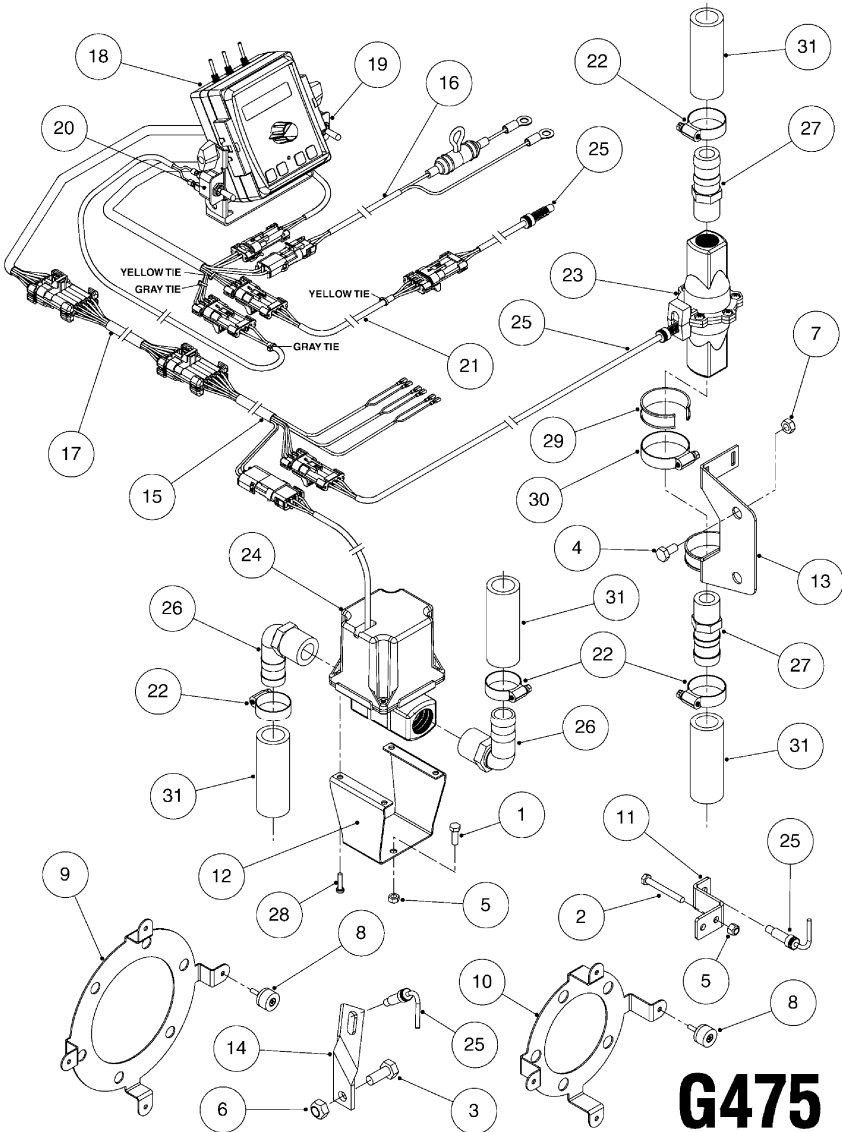

Pos.	parts-n°	order qty	description
1	410185	1	BOLT HEX 8.8 DEL M6X16
2	410561	1	BOLT HEX 8.8 DEL M6X50 FT
3	420604	1	BOLT HEX 8.8 DEL M10X25 FT
4	430522	1	BOLT HEX 8.8 DEL M12X25 FT USE WITH N-SERIES
4	430846	1	BOLT HEX 8.8 DEL M12X80 USE WITH ATV
5	460261	1	NUT HEX M6X1 LOCK
6	460423	1	NUT HEX M10X1.5 LOCK
7	460703	1	NUT HEX M12X1.75 LOCK
8	722525	1	MONITOR MAGNETS SET OF 8PCS
9	16056203	1	MAG MNT F. SPEED SNS 6 BOLT USE WITH ATV SINGLE AXLE
10	16097703	1	SPEED RING, 5 BOLT, 4.5" B.C. USE WITH ATV TANDEM AXLE
11	16098003	1	SPEED SENSOR BRACKET, ATV TNDM USE WITH ATV TANDEM AXLE
12	16098103	1	REGULATOR VAVLE BRKT, ATV ATV ONLY
13	16108803	1	FLOW METER BRKT, SPRAYMATE
14	16098903	1	SPD SNSR BRKT, ATV SINGLE AXLE USE WITH ATV SINGLE AXLE
15	26010603	1	SPRAYMATE II HARDI BRANCH CABL
16	26010703	1	SPRAYMATE II BATTERY CABLE
17	26010803	1	SPRAYMATE II 15'10PIN M/P CABL
18	26011203	1	SPRAYMATE II CONSOLE
19	26011303	1	SPRAYMATE II POWER SWITCH KIT INCLUDES SWITCH, BRACKET, WIRE
20	26011403	1	SPRAMAT II MAST.RN/HOLD SW KIT INCLUDES SWITCH, BRACKET, WIRE
21	26011503	1	SPRAYMATE II 15'3-PIN M/P CABL

Pos.	parts-n°	order qty	description
22	28030003	1	CLAMP HOSE GEAR P1" 6716
23	28032803	1	FLOW METER, SM II, 2-40 GPM
24	28032903	1	SPRAYMATE II 1"SERVOVALV 150M
25	28033003	1	SPRAYMATEII 5'FLOW/SPEED SEN C
26	28033803	1	FITTING, 1"X1"NPT 90° ELBOW
27	28033903	1	FITTING, 1"X3/4"NPT STRAIGHT
28	41000303	1	MACHINE SCREW #8-32x3/4" SS
29	341291	1	RUBBER HOSE CLAMP COVER 130MM
30	28030103	1	CLAMP HOSE GEAR P5/4-S1.5"6724
31	92712403	1	HOSE R X1" X300PSI WP X0012"