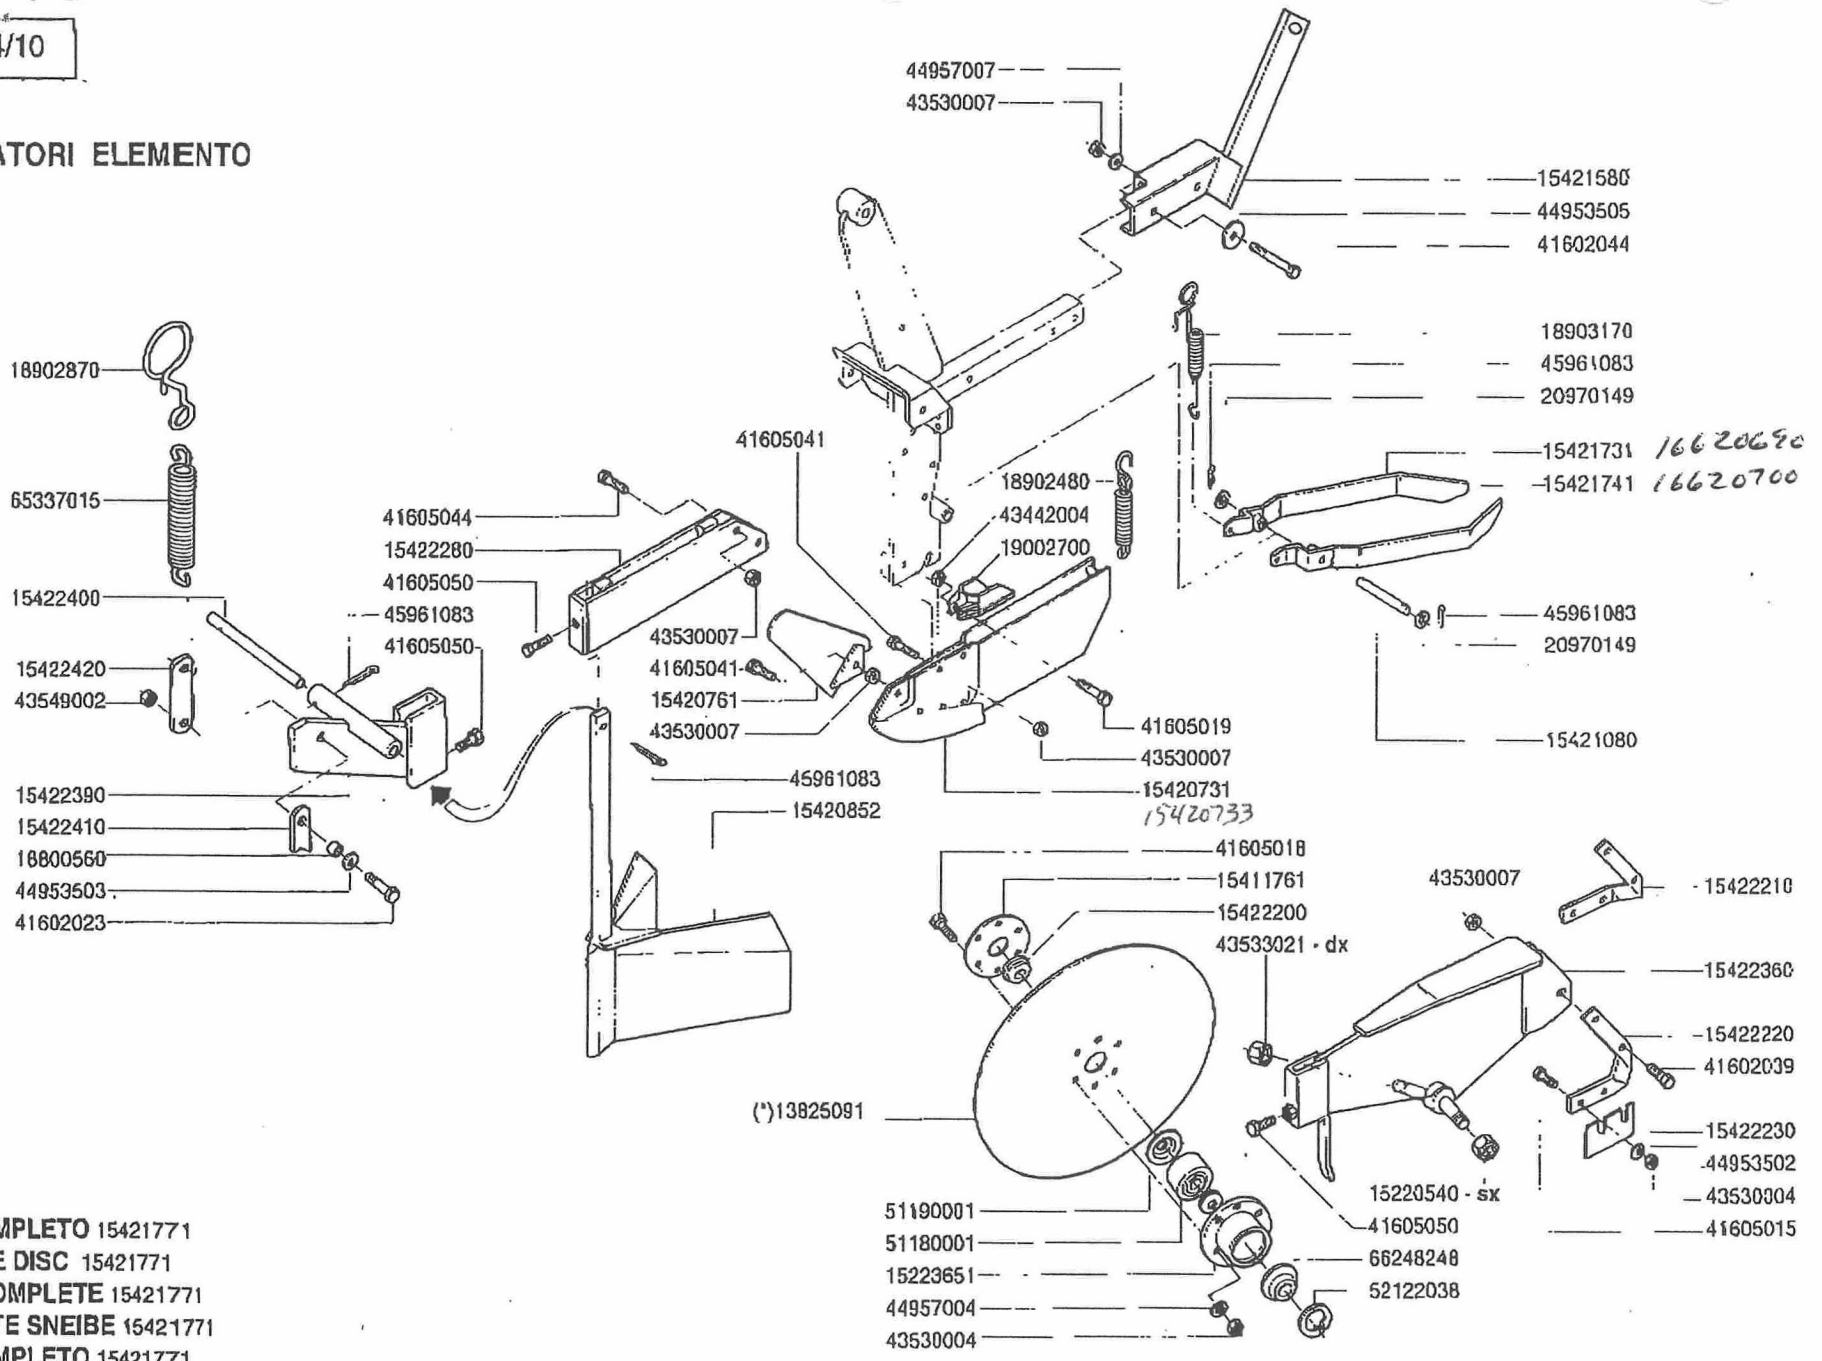

TAV. 54/10

ASSOLCATORI ELEMENTO

- (*) DISCO COMPLETO 15421771
- (*) COMPLETE DISC 15421771
- (*) DISQUE COMPLETE 15421771
- (*) KOMPLETTE SNEIBE 15421771
- (*) DISCO COMPLETO 15421771