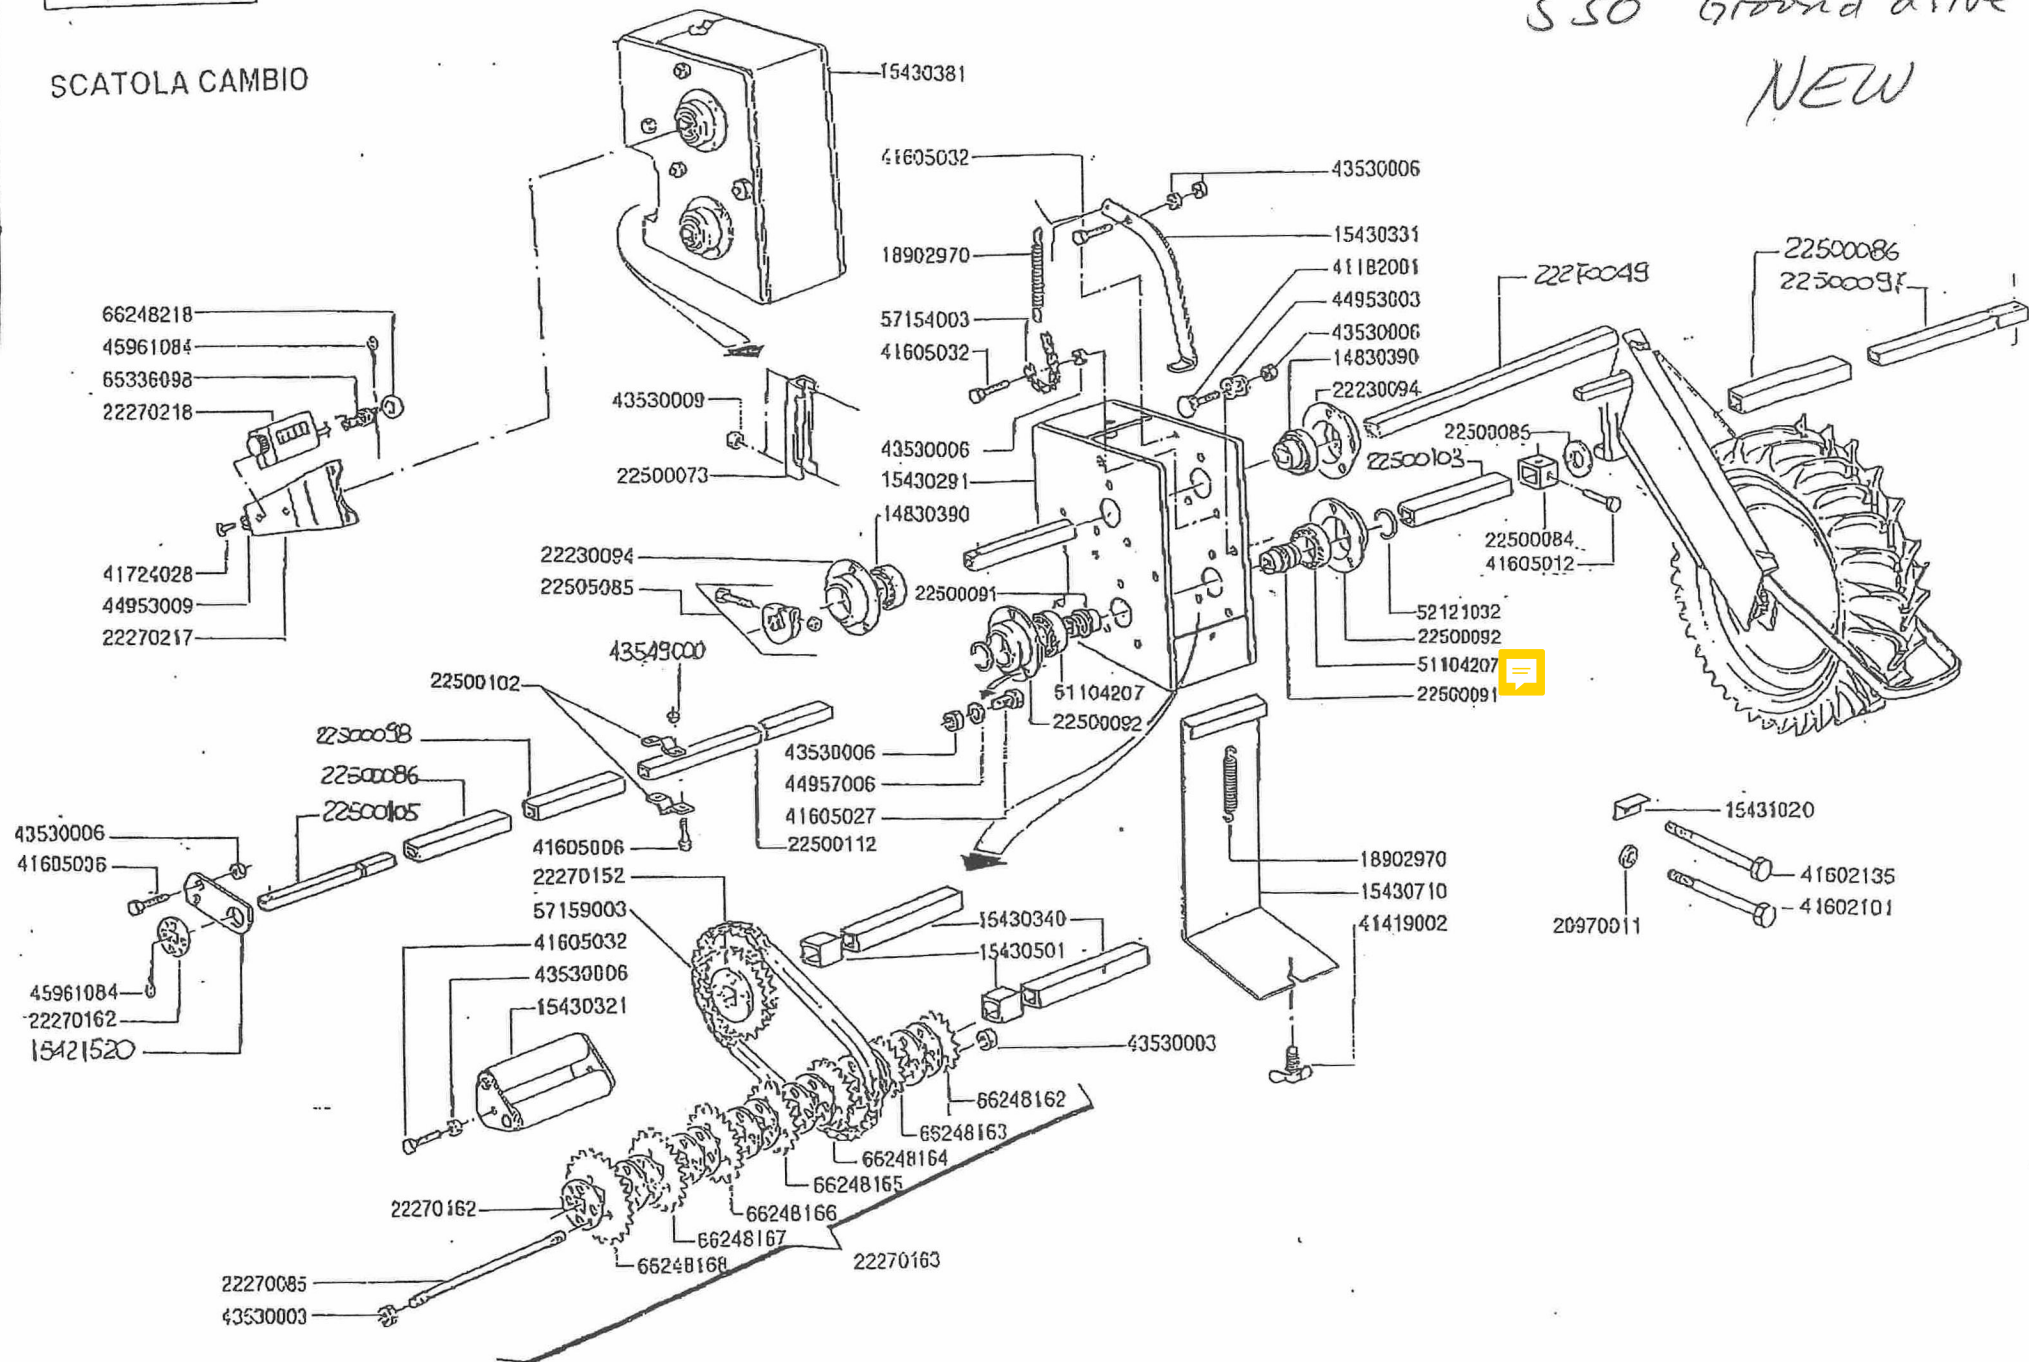

TAV.

SCATOLA CAMBIO

530 Ground drive
NEW