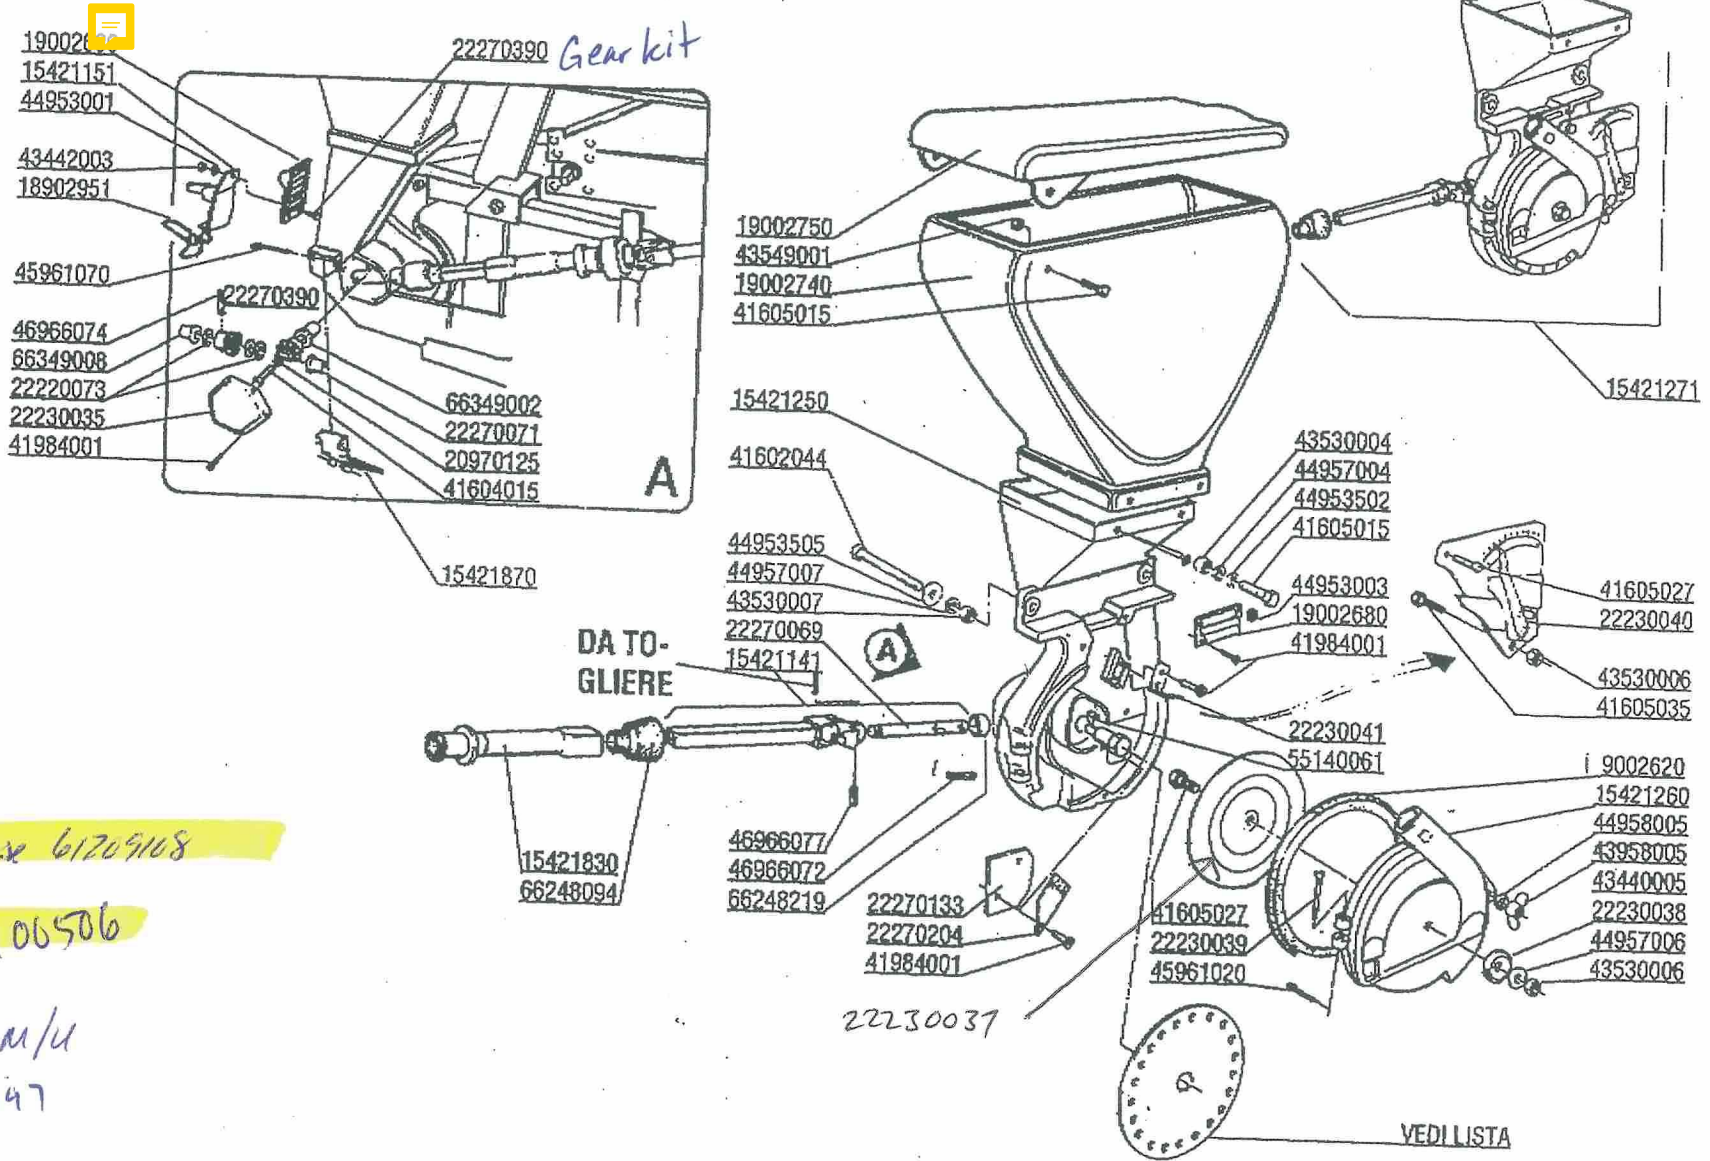

530

Pegs 20250141

Fan belt 54236002

Hopper & lid kit 15422241

"SD" parts in DF file

45mm hose 61209108

use 03106506

insert m/u
66248147