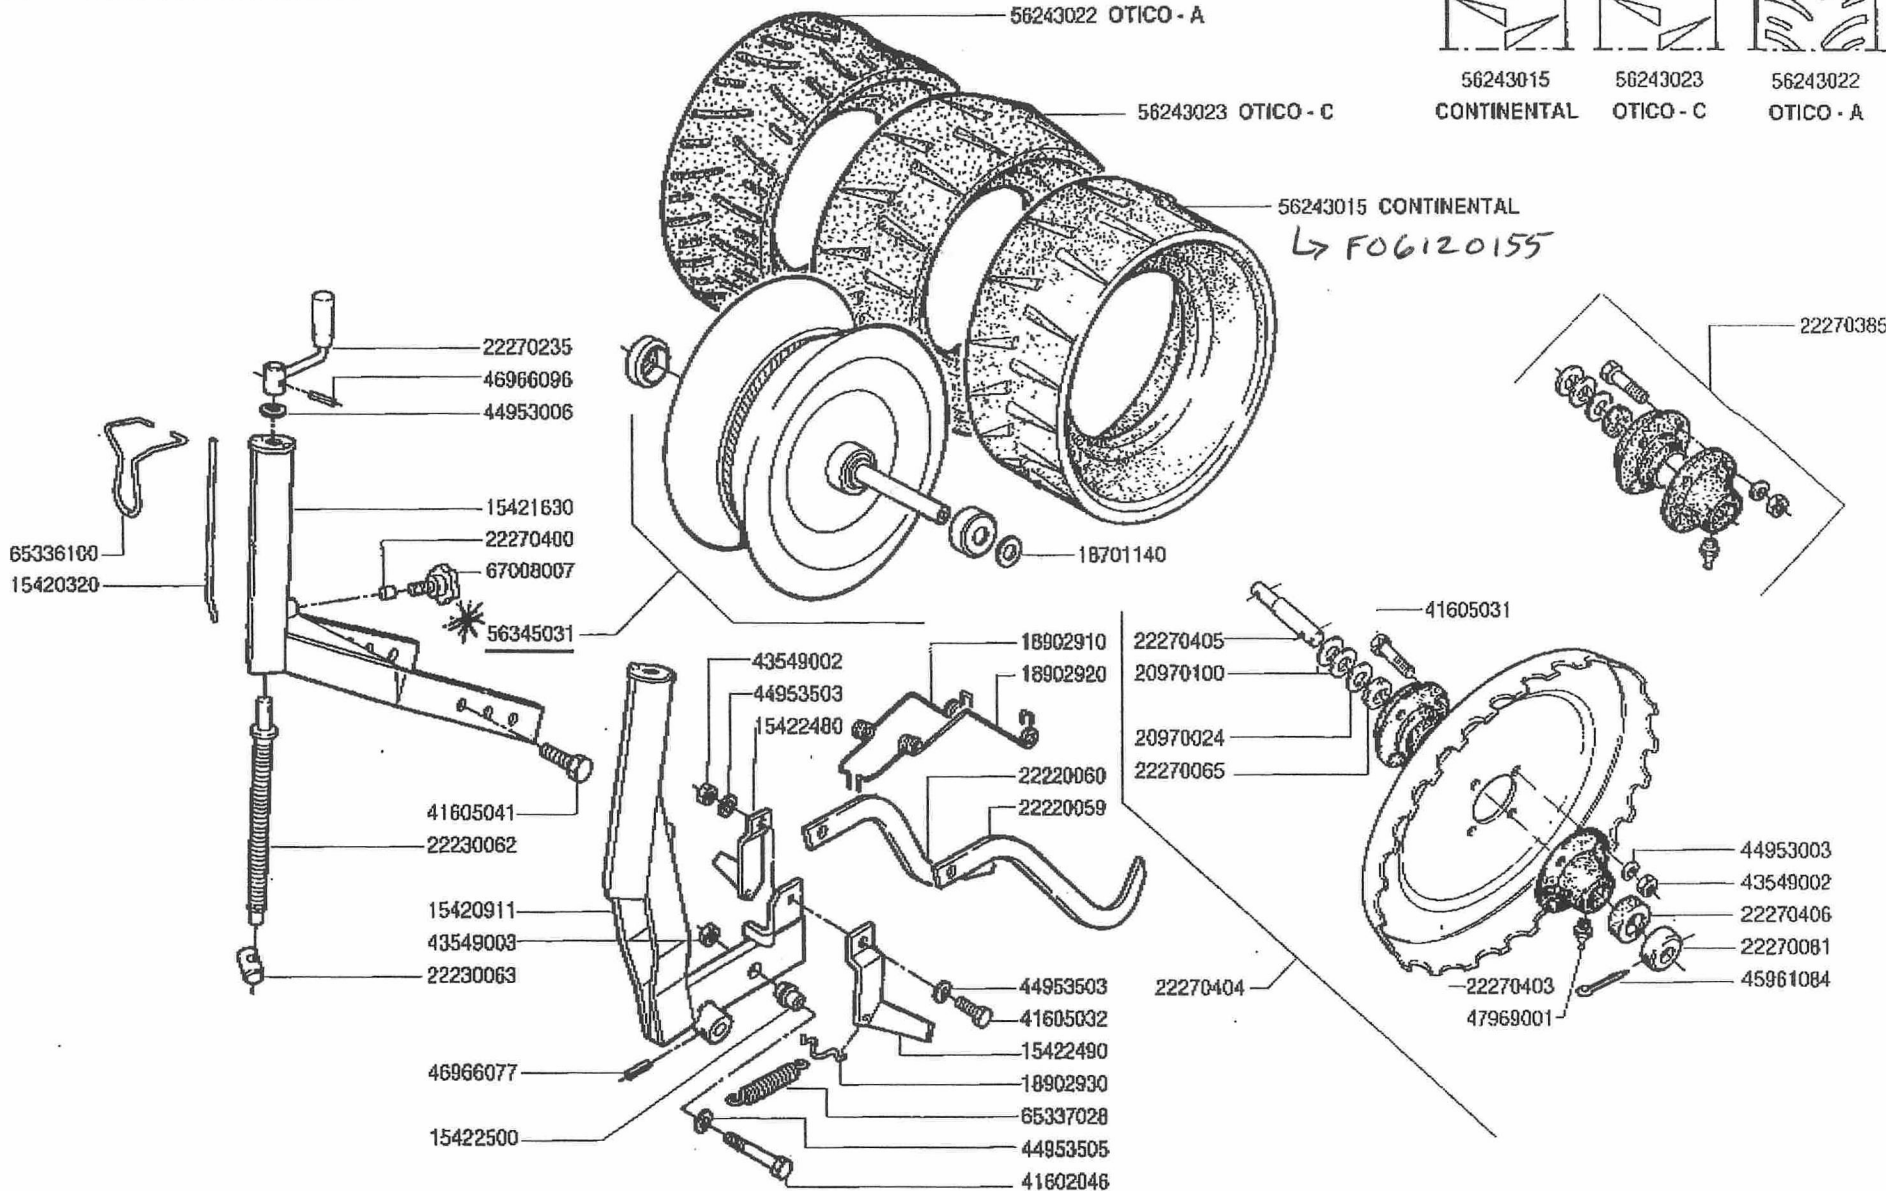

260

TAV. 54/11

RUOTE DI COMPRESIONE