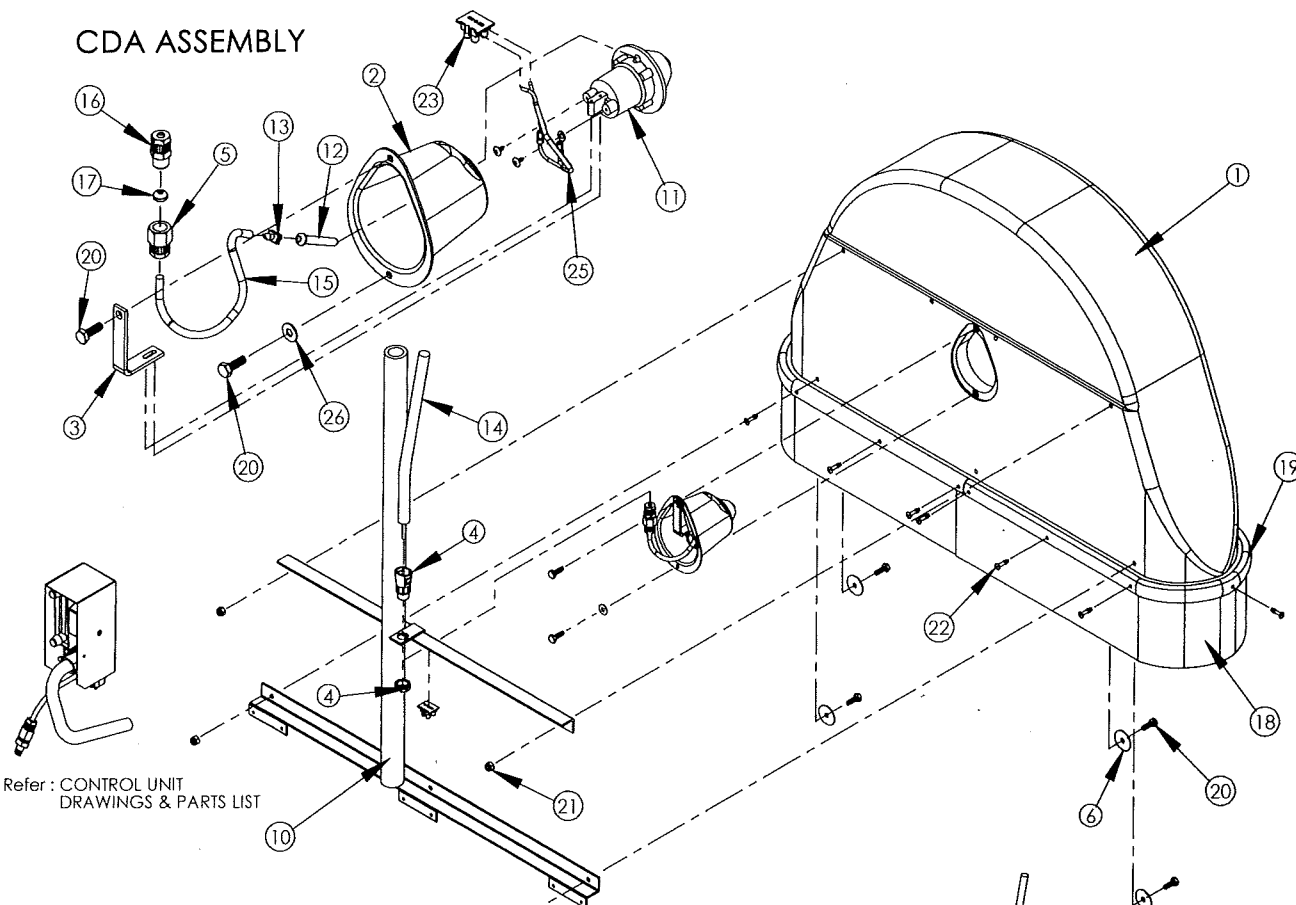

VEGEDOME®

CDA ASSEMBLY

Refer : CONTROL UNIT
DRAWINGS & PARTS LIST

ITEM NO.	PART NO.	DESCRIPTION
1	ZD014	Vegedome - Poly Cover
2	ZV001	Vegedome - CDA Housing
3	ZV002	Vegedome - CDA Head Bracket
4	GE038	16mm Straight Fitting
5	BI027	Adapter
6	UF053	1/4 Flat Washer
7	ZV005	Brush Mount Bracket
8	ZV007	Vegedome - Brush
9	UF014	Hex Hd Tek Screw
10	ZV003	Vegedome - Frame
11	ZD004	Ulva + CDA
12	MI013	Feed Nozzle - Blue
13	ZV010	JAB Barb Joiner - Modified
14	ZU031	Control Hose & Cable
15	ZV011	Vegedome - Feed Tube
16	BI028	Adapter (male)
17	ZU030	No. 8 Restrictor
18	ZV009	Vegedome - Skirt
19	ZV006	Aluminium Edging - Vegedome
20	UF016	1/4 x 3/4 Set Screw
21	UF028	1/4 Nyloc Nut
22	UF034	6-12 PopRivet
	UF002	3/16 x 1/2 x 20G Washer
23	ZE001	Twin Connector
24	ZV008	Vegedome - Skirt Mount Bracket
25	ZU028	CDA Head Wire
26	UF004	1/4 x 5/8 x 18G Flat Washer

AA256 BRUSH KIT