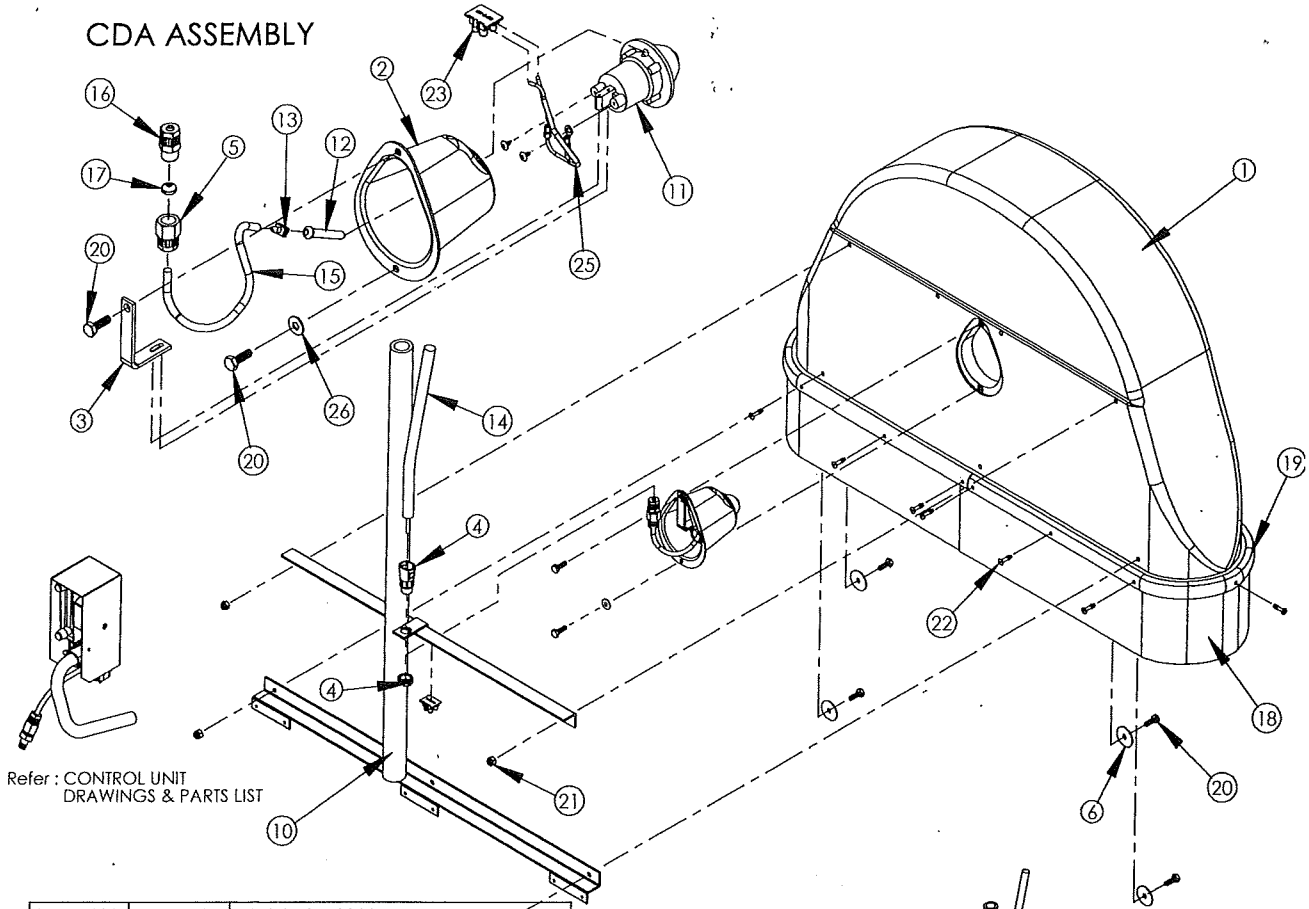

VEGEDOME®

CDA ASSEMBLY

Refer: CONTROL UNIT
DRAWINGS & PARTS LIST

ITEM NO.	PART NO.	DESCRIPTION
1	ZD014	Vegedome - Poly Cover
2	ZV001	Vegedome - CDA Housing
3	ZV002	Vegedome - CDA Head Bracket
4	GE038	16mm Straight Fitting
5	BI027	Adapter
6	UF053	1/4 Flat Washer
7	ZV005	Brush Mount Bracket
8	ZV007	Vegedome - Brush
9	UF014	Hex Hd Tek Screw
10	ZV003	Vegedome - Frame
11	ZD004	Ulva + CDA
12	MI013	Feed Nozzle - Blue
13	ZV010	JAB Barb Joiner - Modified
14	ZU031	Control Hose & Cable
15	ZV011	Vegedome - Feed Tube
16	BI028	Adapter (male)
17	ZU030	No. 8 Restrictor
18	ZV009	Vegedome - Skirt
19	ZV006	Aluminium Edging - Vegedome
20	UF016	1/4 x 3/4 Set Screw
21	UF028	1/4 Nyloc Nut
22	UF034	6-12 PopRivet
	UF002	3/16 x 1/2 x 20G Washer
23	ZE001	Twin Connector
24	ZV008	Vegedome - Skirt Mount Bracket
25	ZU028	CDA Head Wire
26	UF004	1/4 x 5/8 x 18G Flat Washer

AA256 BRUSH KIT