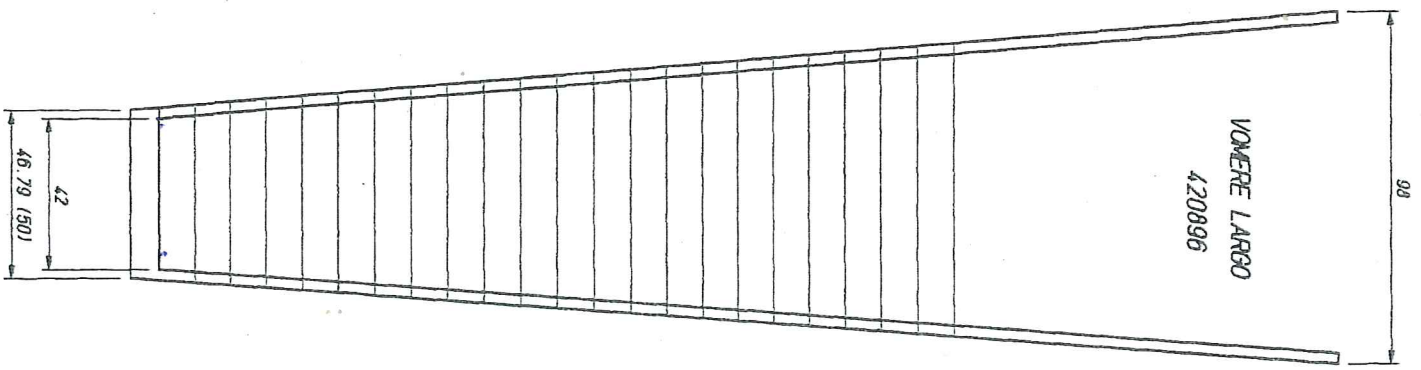

1 RIGHE

**UNITA' TRIUM-TOP-BEST-BABY-BABYTRIUM**

**421584** Trium runner, narrow w/cast bottom. IT.L=8  
 Inside width at bottom - 5/16"+  
 401749 Flex plate  
 cast bottom only # 402071  
 401415 plastic insert

**421601** Trium runner, std w/cast bottom O INT.L=14  
 Inside width at bottom - 9/16"  
 401230 Flex plate  
 cast bottom only # 402094  
 401259 plastic insert

**420885** Trium runner, medium w/mild steel bottom  
 Inside width at bottom - 1 5/16"  
 401785 Flex plate  
 401259 plastic insert