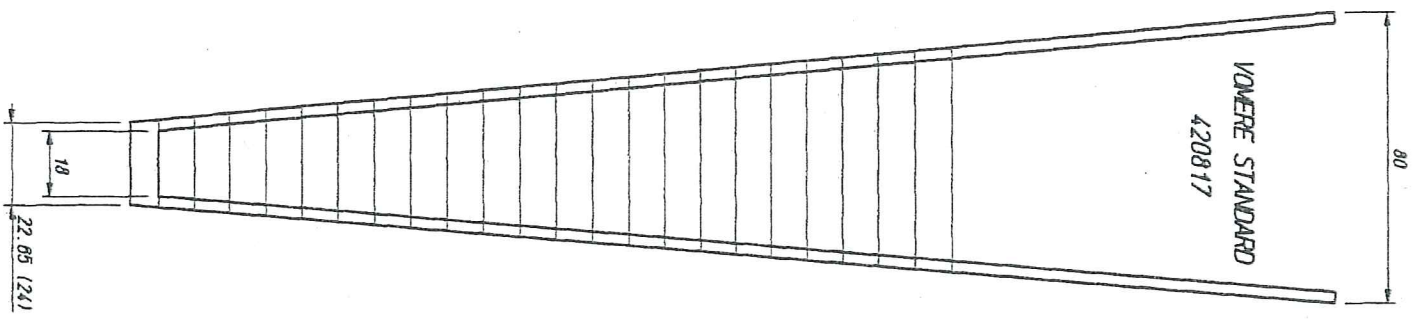

1 RIGHE

**UNITA' TRIUM-TOP-BEST-BABY-BABYTRIUM**

**421584** Trium runner, narrow w/cast bottom. IT.L=8  
 Inside width at bottom - 5/16"+  
 401749 Flex plate  
 cast bottom only # 402071  
 401415 plastic insert

**421601** Trium runner, std w/cast bottom O INT.L=14  
 Inside width at bottom - 9/16"  
 401230 Flex plate  
 cast bottom only # 402094  
 401259 plastic insert

**420885** Trium runner, medium w/mild steel bottom  
 Inside width at bottom - 1 5/16"  
 401785 Flex plate  
 401259 plastic insert