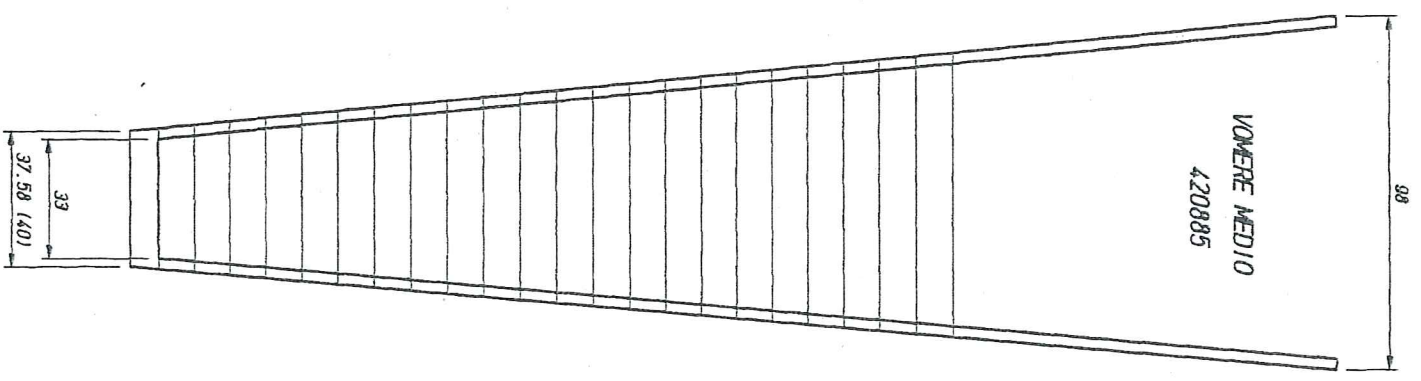

1 RIGHE

**UNITA' TRIUM-TOP-BEST-BABY-BABYTRIUM**

**421584** Trium runner, narrow w/cast bottom. IT.L=8  
 Inside width at bottom - 5/16"+  
 401749 Flex plate  
 cast bottom only # 402071  
 401415 plastic insert

**421601** Trium runner, std w/cast bottom O INT.L=14  
 Inside width at bottom - 9/16"  
 401230 Flex plate  
 cast bottom only # 402094  
 401259 plastic insert

**420885** Trium runner, medium w/mild steel bottom  
 Inside width at bottom - 1 5/16"  
 401785 Flex plate  
 401259 plastic insert