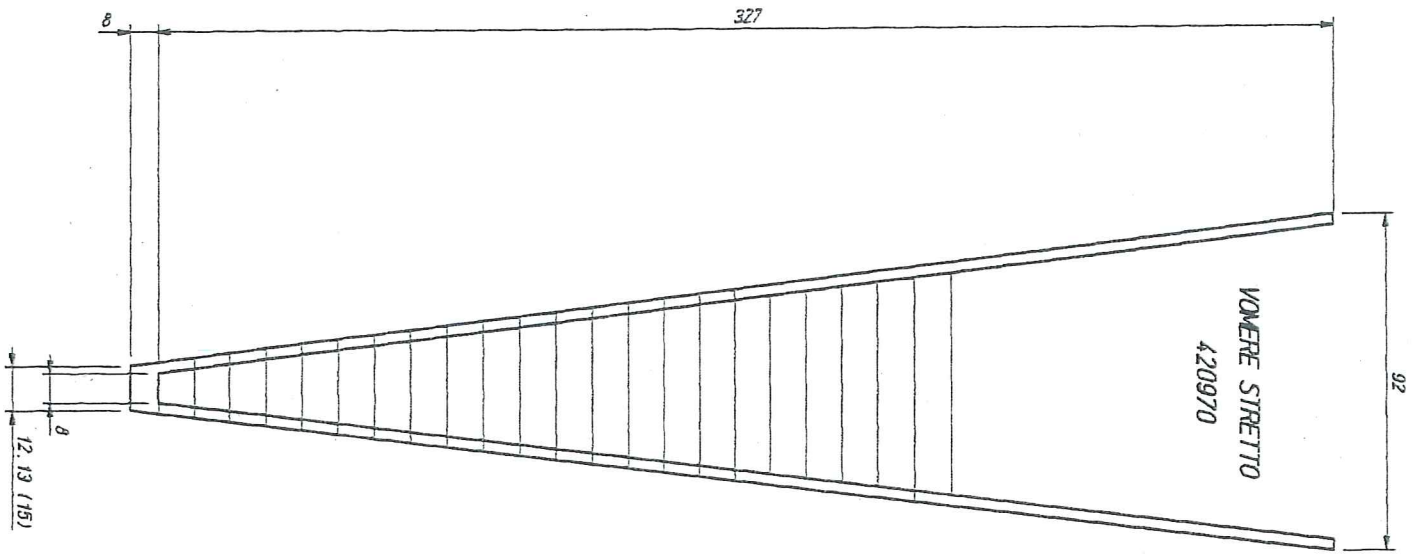

1 RIGHE

**UNITA' TRIUM-TOP-BEST-BABY-BABYTRIUM**

**421584** Trium runner, narrow w/cast bottom. IT.L=8  
 Inside width at bottom - 5/16"+  
 401749 Flex plate  
 cast bottom only # 402071  
 401415 plastic insert

**421601** Trium runner, std w/cast bottom O INT.L=14  
 Inside width at bottom - 9/16"  
 401230 Flex plate  
 cast bottom only # 402094  
 401259 plastic insert

**420885** Trium runner, medium w/mild steel bottom  
 Inside width at bottom - 1 5/16"  
 401785 Flex plate  
 401259 plastic insert