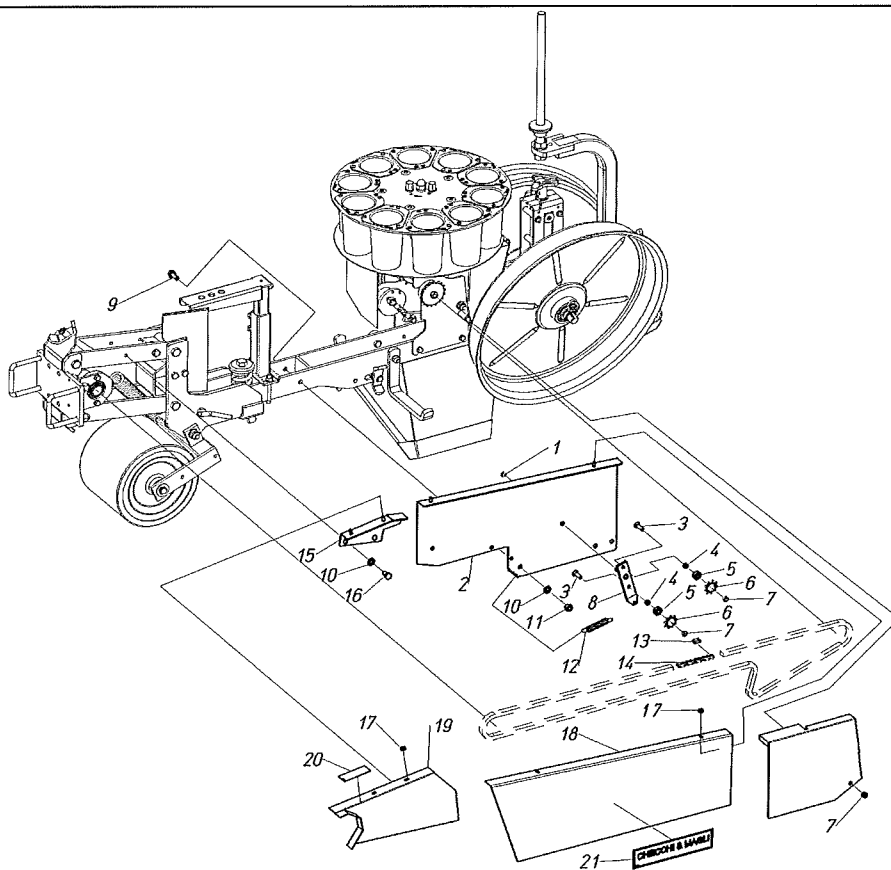

TAV.08 GEARBOX TRIUM 12 CUP

TAV.09 - COVERS AND CHAIN FOR DISTRI TRIUM

pos. part #	description	pos. part #	description
1	940527	SNAP RING D.8	
2	420649	SUPPORT, CHAIN IDLER	
3	904116	BOLT M 8X 30	
4	400263	SPACER 8,5x12x7,5	
5	910110	BEARING 2RS 608 (8-22-7)	
6	400239	SPROCKET Z 9	
7	905105	NUT M8	
8	420211	IDLER, CHAIN	
9	902140	BOLT M 10x25	
10	907106	FLAT WASHER 10	
11	905006	NUT M10	
12	800003	SPRING, IDLER	
13	930502	M/LINK 1/2x3/16	
14	930031	CHAIN 1/2x3/16 LINKS 193	
15	401242	COVER, LHTRIUM	
16	902137	BOLTM 10x18	
17	904963	NUT M 6 FL.	
18	401096	COVER, REAR CHAIN	
19	420641	COVER, FRONT CHAIN	
20	400650	DECAL	
21	400404	DECAL