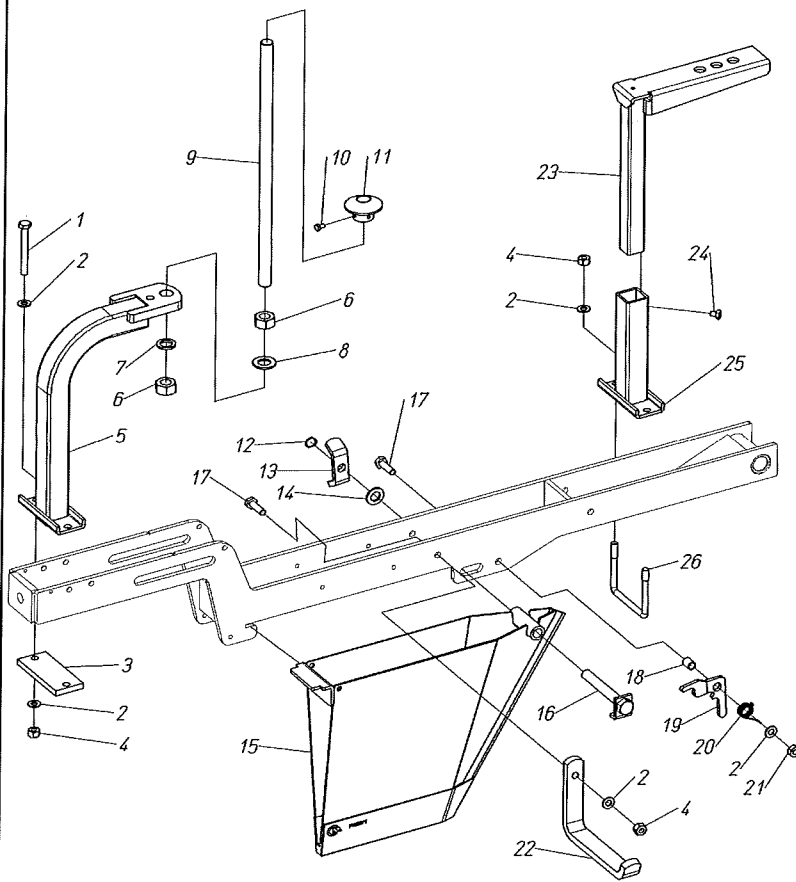

70220001

pos.	part #	description
1	900153	BOLT M 10x90
2	907106	FLAT WASHER 10
3	401657	PLATE 50x10x120
4	905006	NUT, HIGH 10MM
5	421441	SUPPORT, TRAY HOLDER
6	905111	NUT 20MM
7	907011	LOCKWASHER 20
8	907111	FALT WASHER 20
9	401487	SUPPORT SHAFT, TRAY HOLDER
10	902443	BOLT M 6x10
11	421138	BUSHING
12	940511	SNAP RING E 16
13	400255	STOP, SPRING
14	907109	FLAT WASHER 16
15	421584	RUNNER, NARROW CAST INT.L=8
15	421601	RUNNER, STD CAST INT.L=14
16	420829	BOLT, RUNNER MOUNT
17	902142	BOLT M 10x35
18	401270	SPACER 10,5x14x17
19	401243	LEVER, RUNNER RELEASE
20	800002	SPRING
21	905106	NUT 10MM
22	401266	FOOTREST
23	420692	SUPPORT, SEAT DUAL-TRIUM
24	902475	BOLT M 8x10
25	420170	SUPPORT, LOWER SEAT
26	400164	U-BOLT M 10 l= 99 (RETT.)

TAV.05 - SUPPORT FRAMES TRIUM