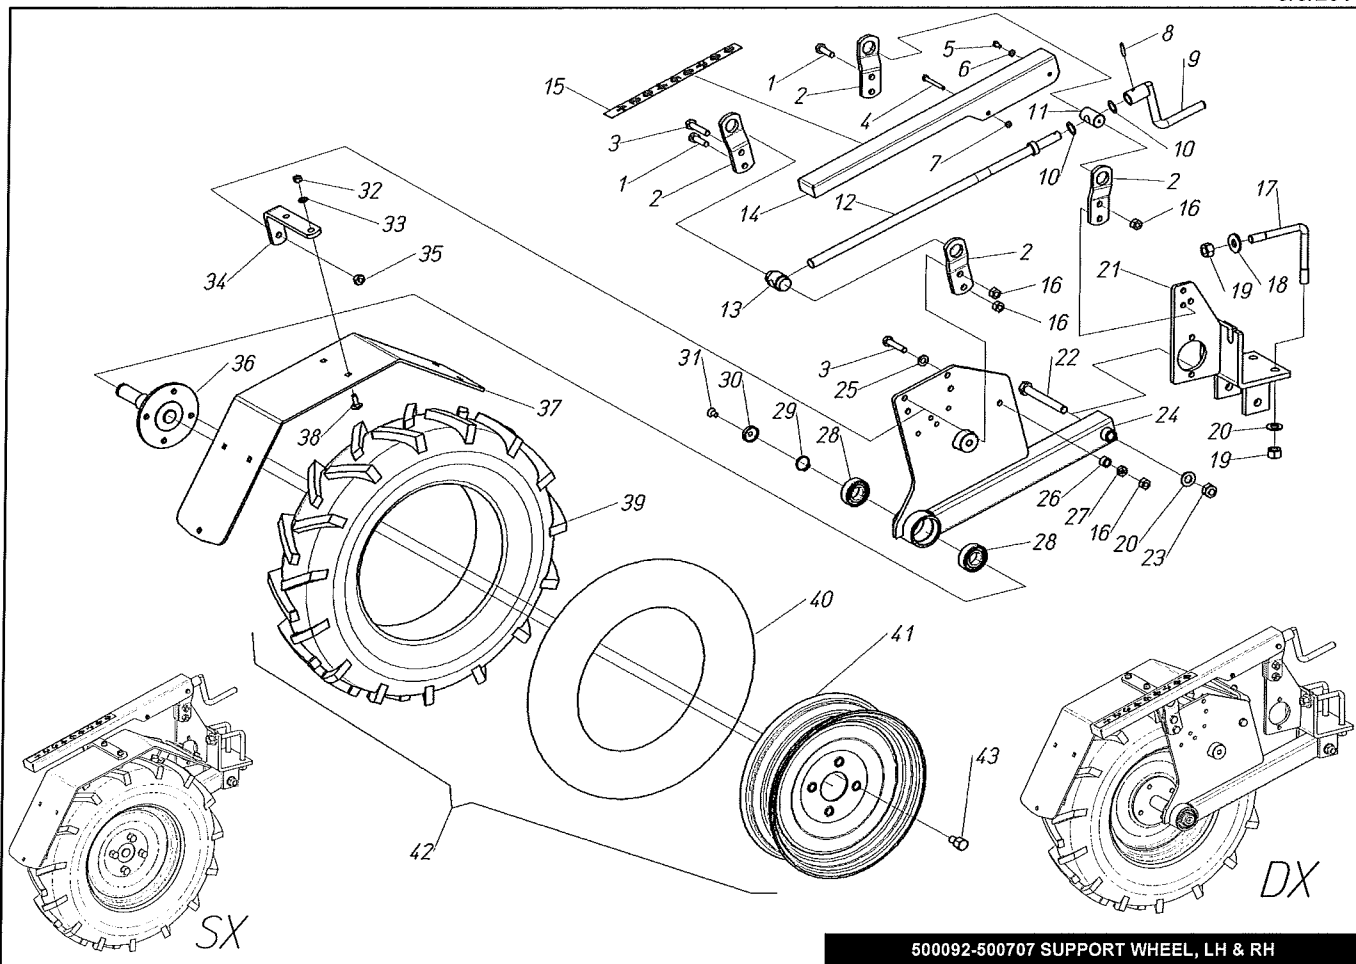

500092-500707 SUPPORT WHEEL, LH & RH

pos. part #	description	pos. part #	description
1	902142 BOLT 10X35MM	27	905206 NUT, 10MM, LOW
2	400467 PLATE, SUPPORT	28	910111 BEARING, 6205-2RS
3	900145 BOLT, 10X50MM	29	940505 SNAP RING
4	900078 BOLT, 6X55MM	30	401990 WASHER, SECURITY, 25MM
5	902466 BOLT, 6X12MM	31	904107 BOLT, 8X16
6	907104 WASHER, FLAT, 6MM	32	905005 NUT, 8MM, HIGH
7	906104 NUT, 6MM	33	907105 WASHER, FLAT, 8MM
8	941052 ROLL PIN	34	400465 BRACKET, FENDER
9	420172 HANDLE	35	905106 NUT, 10MM
10	400103 WASHER, 17.1X25X1MM	36	400386 HUB
11	400568 BARREL	37	400466 FENDER
12	420169 ADJUSTING SCREW	38	902583 CARRIAGE BOLT, 8X25MM
13	400470 BARREL	39	914089 TIRE, 5.00-12
14	400567 COVER	40	914090 TUBE, 5.00-12
15	400829 DECAL, DEPTH INDICATOR	41	914091 RIM, 3.00 D12
16	905006 NUT, 10MM, HIGH	42	914050 WHEEL, COMPLETE, 5.00-12
17	400042 L-BOLT, 10MM	43	402196 BOLT, WHEEL, 12X15MM
18	907308 WASHER, FLAT, 14X35X4MM		
19	905008 NUT, 14MM HIGH		
20	907108 WASHER, FLAT 14MM		
21	420177 BRACKET, MOUNT		
22	900225 BOLT, 14X120MM		
23	906108 NUT, 14MM, LOW		
24	420178 ARM, MAIN SUPPORT		
25	907106 WASHER, FLAT, 10MM		
26	400043 SPACER, 10.5X17X12MM		

500092-SUPPORT WHEEL, STD, LH

500707-SUPPORT WHEEL, STD, RH