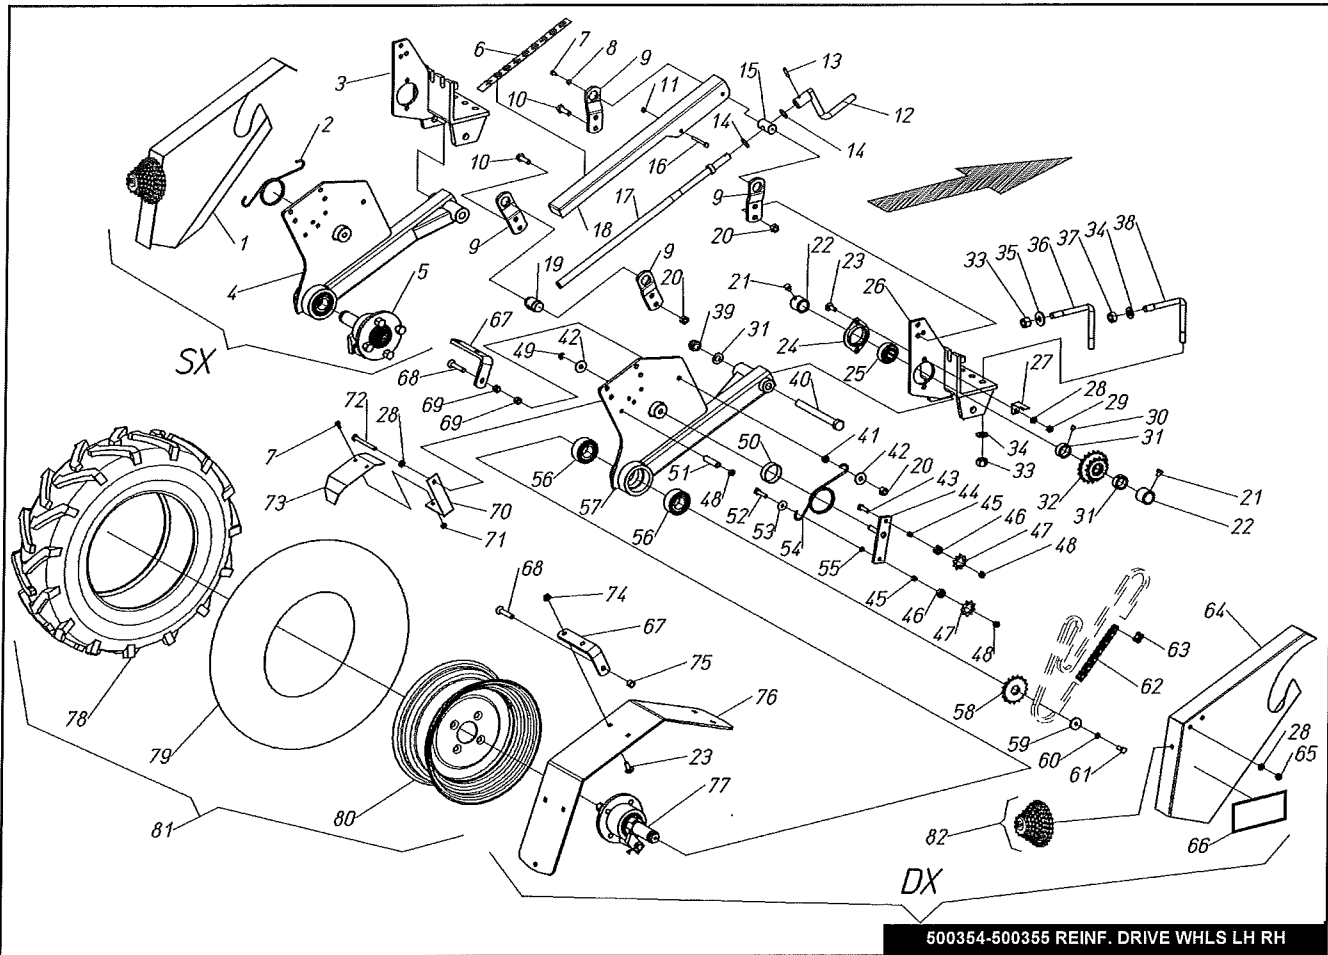

70204014 - 70204015

pos. part #	description	pos. part #	description	pos. part #	description
1	400713 COVER, CHAIN, LH	31	400717 COLLAR, 25.5X35X15	59	907316 WASHER, FLAT 8X30X4MM
2	800016 SPRING, TORSION, LH	32	420442 SPROCKET, DOUBLE 20/14T	60	907005 WASHER, LOCK 8MM
3	420544 BRACKET, REINF, LH	33	905008 NUT, 14MM	61	902104 BOLT 8X20MM
4	420543 ARM, REINF. LH	34	907108 WASHER, FLAT 14MM	62	930015 CHAIN, 1/2X5/16 93 LINKS
5	500608 HUB ASSY, REINF. LH	35	907308 WASHER, FLAT 14X35X4	63	930501 MASTERLINK, 1/2X5/16
6	400829 DECAL, DEPTH CONTROL	36	400042 L-BOLT, 14MM	64	400712 COVER, CHAIN RH
7	902466 BOLT, 6X12	37	905108 NUT, 14MM	65	905005 NUT, 8MM
8	907104 WASHER, FLAT, 6MM	38	400482 L-BOLT, 14MM 110X104	66	401441 DECAL, TRIUM, DUAL 12
9	400467 PLATE, DEPTH ADJ.	39	906109 NUT, 16MM	67	401500 BRACKET, FENDER
10	902142 BOLT10X35MM	40	902264 BOLT, 16X70	68	404170 BOLT, 10X55MM
11	906104 NUT, 6MM	41	400589 SPACER, 10.5X17X4.5	69	400332 SPACER, 10X16X9MM
12	420172 HANDLE, SCREW ADJ	42	907306 WASHER, FLAT 10X30X2.5	70	400260 BRACKET, FENDER
13	941052 ROLL PIN, 5X26	43	902107 BOLT 8X30MM	71	904963 NUT, 6MM
14	400103 WASHER, 17.1X25X1	44	420334 BRACKET, CHAIN TENSIONER	72	900118 BOLT, 8X85
15	400568 BARREL	45	400263 SPACER, 8.5X12X7.5MM	73	400261 SHIELD
16	900078 BOLT, 6X55MM	46	910110 BEARING, 608-2RS	74	904964 NUT, 8MM
17	420169 SCREW, DEPTH ADJ	47	400264 SPROCKET, 9T	75	400699 SPACER, 10X16X11
18	400567 COVER, SCREW ADJ	48	905105 NUT, 8MM	76	400466 FENDER
19	400470 BARRELL	49	940527 SNAPRING, 8MM	77	500607 HUB ASSY, REINF. RH
20	905006 NUT, 10MM	50	400468 BUSHING, SPRING GUIDE	78	914101 TIRE, 6.5-80-12
21	902475 BOLT, 8X10MM	51	400666 SPACER, 8X14X54MM	79	914102 TUBE, 6.5-80-12
22	400227 COLLAR, 25.5X35X30	52	900108 BOLT, 8X35MM	80	914103 RIM
23	902583 BOLT, 8X25MM	53	907305 WASHER, FLAT 8X24X2	81	914052 WHEEL, COMPL. 6.5-80-12
24	913050 FLANGE, BEARING	54	800017 SPRING, TORSION, RH	82	70104013 SPROCKET SET, FOXDRIVE
25	913006 BEARING, KRRB205	55	400535 SPACER, 8.2X12X4.5MM	82	70106011 SPROCKET SET, R14
26	420545 BRACKET, REINF. RH	56	910200 BEARING, 3206B-2RS	82	70204009 SPROCKET SET, TRIUM-D12
27	400638 INDICATOR, CHAIN POS.	57	420542 ARM, REINF. RH		
28	907105 WASHER, FLAT 8MM	58	400244 SPROCKET, HEX 18T		
29	906105 NUT, 8MM	58	400231 SPROCKET, HEX 19T		
30	904001 SETSCREW, 8X10MM	58	400243 SPROCKET, HEX 20T		

500354-500355 DRIVE WHL REINF. LH RH