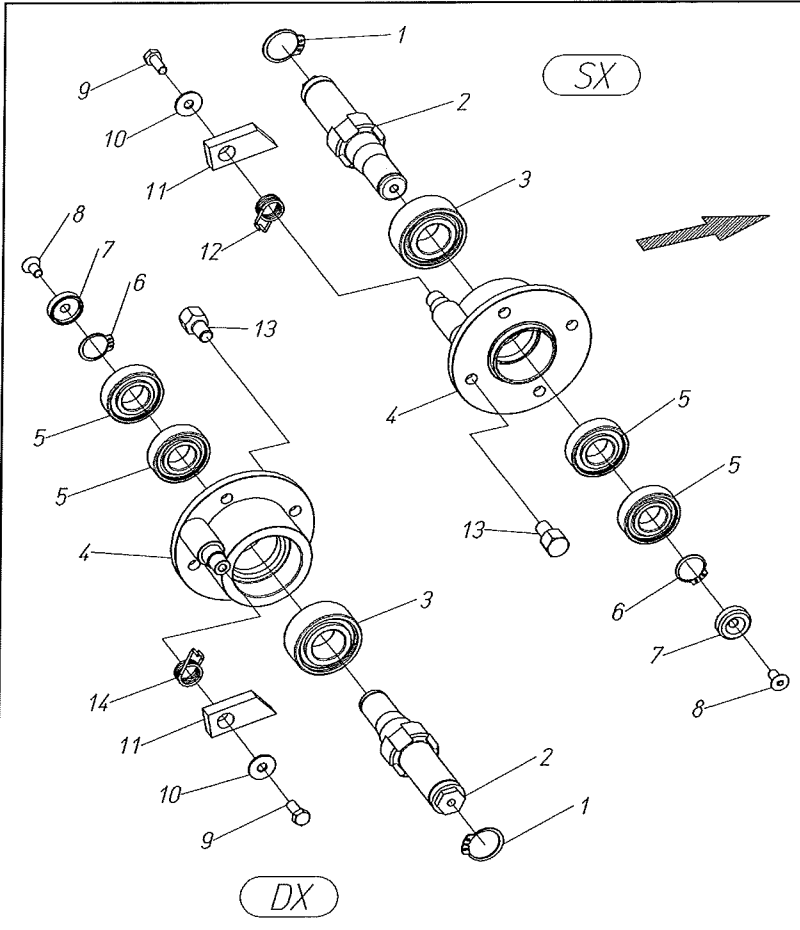

pos.	part #	description
1	940504	SNAP RING
2	400846	SHAFT W/RATCHET
3	910200	BEARING 3206-2RS
4	420538	HUB
5	910111	BEARING 6205-2RS
6	940505	SNAP RING
7	401990	WASHER, SAFETY
8	904107	SCREW 8X16
9	902104	BOLT 8X20
10	907305	WASHER, FLAT, 8X24X2MM
11	400848	PAWL
12	800002	SPRING, LH
13	402196	WHEEL BOLT, 12X15MM
14	800001	SPRING, RH

500607-HUB REINF.WHEEL, RH
500608-HUB REINF. WHEEL LH

60104053 / 60104054