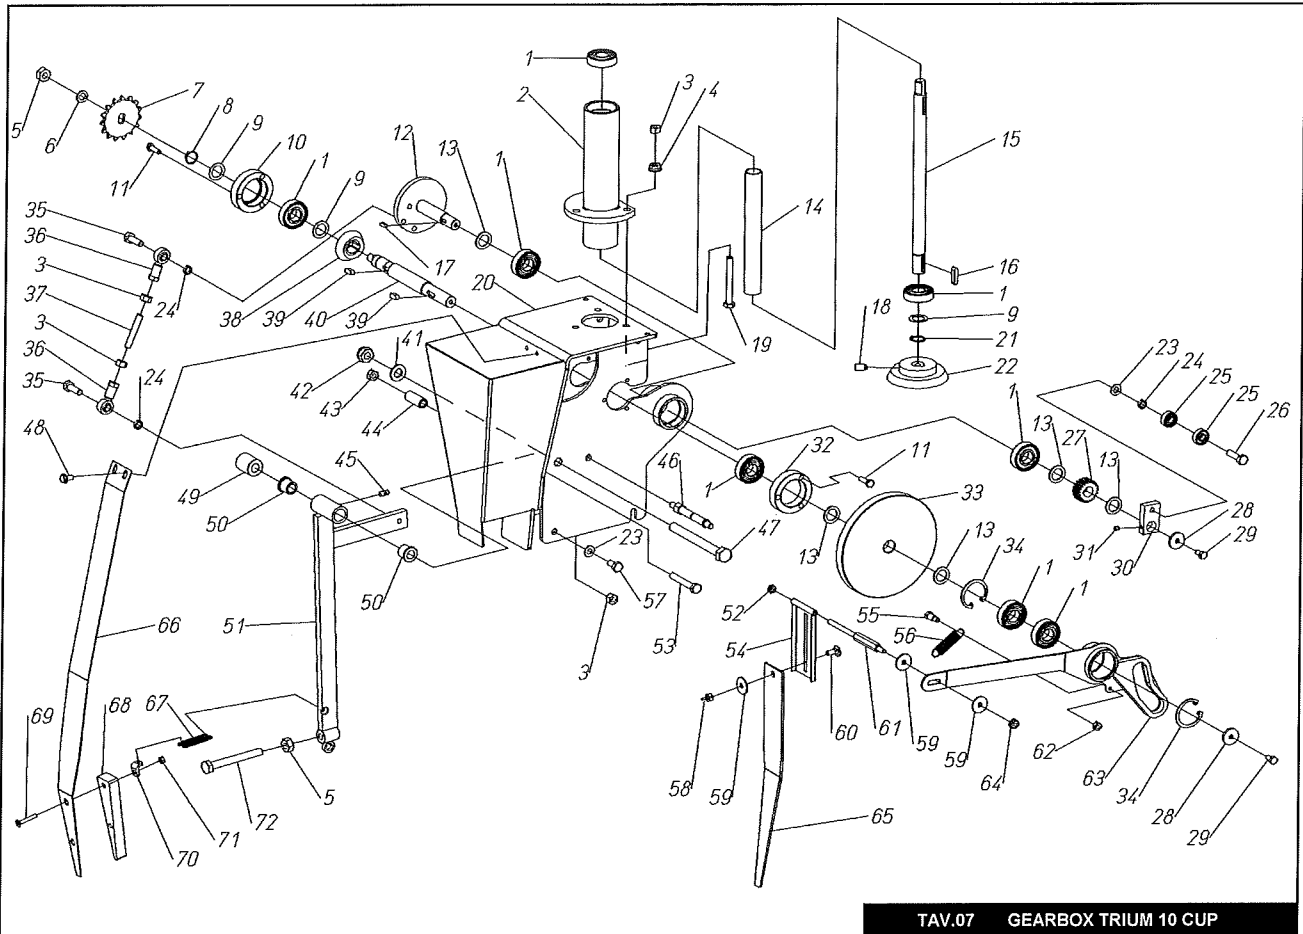

60220001

TAV.07 GEARBOX TRIUM 10 CUP

pos.	part #	description	pos.	part #	description	pos.	part #	description
1	910108	bearing 2RS 6203 (17- 40-12)	27	400155	GEAR Z 20	53	900112	BOLT M 8x55
2	420825	TUBE, VERTICLE.TRIUM	28	907311	FLAT WASHER 6x24x3	54	421003	SUPPORT, SHIELD.TRIUM
3	905005	NUT M 8	29	902466	BOLT M 6x12	55	400175	CAPSCREW
4	904964	NUT M 8 FL.	30	401229	CAM	56	800045	SPRING
5	905106	NUT M 10	31	904003	SETSCREW M 6x6	57	902479	BOLT M 8x16
6	907006	LOCKWASHER 10	32	401235	SUPPORT, BEARING	58	904127	NUT M 6
7	400786	SPROCKET Z 15	33	401228	GEAR Z=100 M.1,5	59	907304	FLAT WASHER 6x24x2
8	940507	SNAP RING E 17	34	940015	SNAP RING I 40	60	903006	BOLT M 6x16
9	400103	WASHER 17,1x25x1	35	902106	BOLTM 8x25	61	401368	SUPPORT, PLANT CONTR.
10	401225	SUPPORT, BEARING	36	913101	BALL JOINT, RH	62	905104	NUT6 MEDIO
11	902070	BOLT M 6x20	37	401236	ROD, THREADED M8x50	63	420819	LEVER, PLANT CONTROL
12	420818	ECCENTRIC SHAFT TRIUM	38	401226	GEAR Z 16	64	904963	NUT6 FL.
13	400289	WASHER 17x25x2	39	931028	KEY 6x6x14	65	401426	COVER, PLANT CONTROL
14	400184	SPACER 18x22x185	40	401224	SHAFTTRIUM	66	401749	PLATE, FLEX.TRIUM L=5 STR
15	401306	SHAFT, VERTICLE DRIVE.TRIUM	41	907107	FLAT WASHER 12	66	401230	PLATE, FLEX.TRIUM L=10 STD
16	931023	KEY 6x6x25	42	906107	NUT M 12	67	800042	SPRING
17	931026	KEY 4x4x12	43	905105	NUT M 8	68	401415	INSERT, PLASTIC NARROW
18	904009	SETSCREW M 8x16	44	400097	SPACER 8.5x14x35	68	401259	INSERT, PLASTIC, STD
19	902115	BOLT M 8x70	45	923001	GREASE FITTING	69	904103	SCREW 5x30
20	420816	HOUSING TRIUM	46	401546	SUPPORT, COVER	70	401414	ANCHOR, SPRING
21	940513	SNAP RING E 17 (PES.)	47	900191	BOLT M 12x120	71	905103	NUT M 5
22	401227	GEAR	48	904697	BOLT M 6x12 FLANG.	72	900152	BOLT M 10x85
23	907105	FLAT WASHER 8	49	401271	SPACER 12,5x25x30			
24	400535	SPACER 8,2x12x4,5	50	985002	BUSHING 12-18x18-22x3			
25	910110	BEARING 2RS 608 (8-22-7)	51	420820	LEVER, EJECTOR TRIUM			
26	902107	BOLT M 8x30	52	906104	NUT M 6