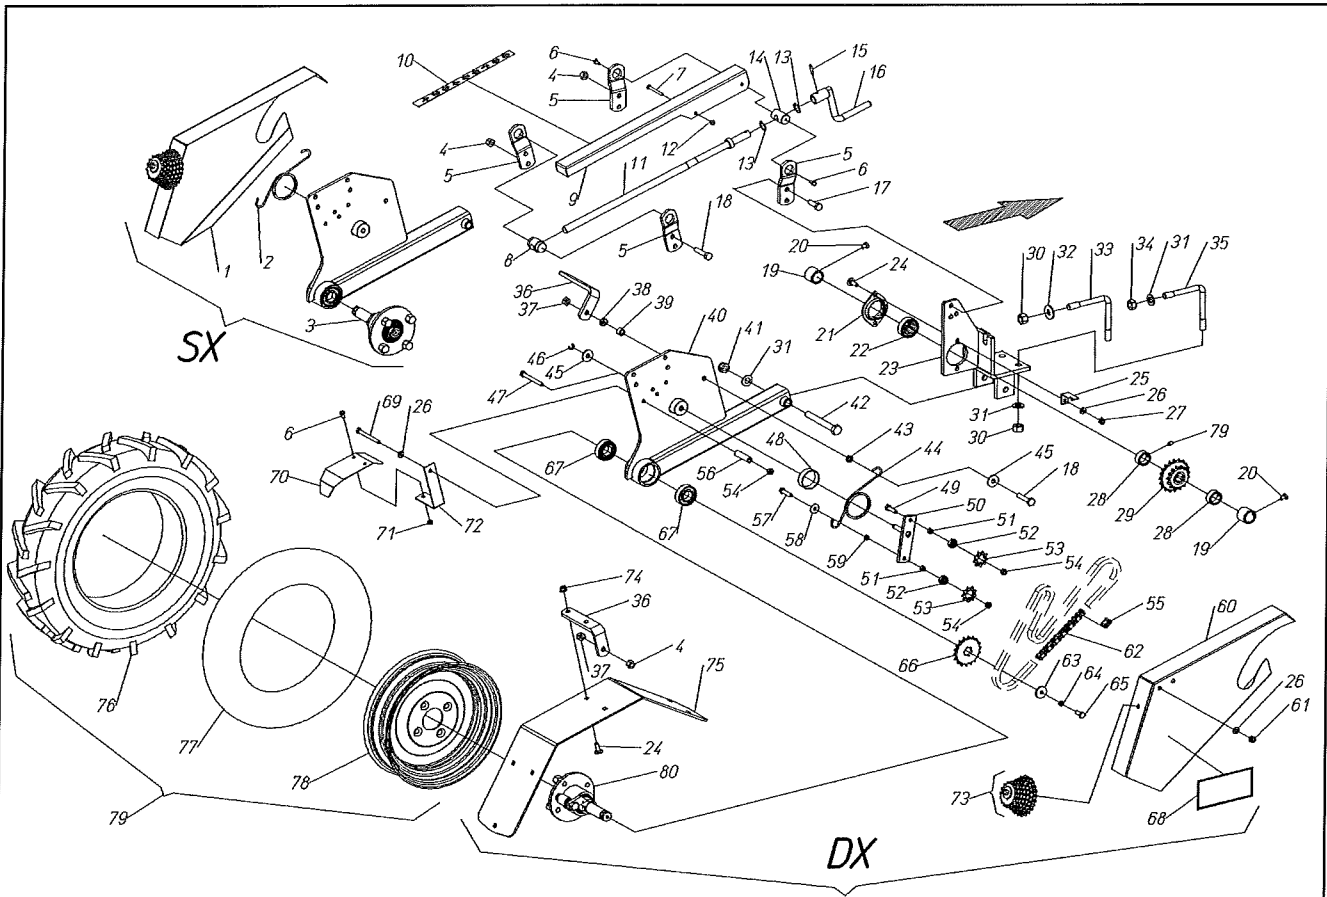

70104020-70104021 / 70106020-70106021 / 70204010-70204011

500268-269 DRIVE WHEEL RH LH FOXDRIVE

500274-276 DRIVE WHEEL RH LH TOP-TRIUM

500345-346 DRIVE WHEEL RH LH R14

pos. part #	description	pos. part #	description	pos. part #	descrizione
1	400713 CHAIN COVER LH	31	907108 WASHER, FLAT 14MM	61	905005 NUT, 8MM
2	800016 SPRING, TORSION LH	32	907308 WASHER, FLAT 14X25X4	62	930015 CHAIN, 1/2X5/16X93 LINKS
3	500122 HUB, DRIVE WHEEL, LH	33	400042 L-BOLT, 14MM	63	907316 WASHER, FLAT 8X30X4
4	905006 NUT, 10MM	34	905108 NUT, 14MM	64	907005 WASHER, LOCK 8MM
5	400467 PLATE, DEPTH ADJUST.	35	400482 L-BOLT 14MM 110X104	65	902104 BOLT 8X20MM
6	902466 BOLT, 6X12MM	36	400465 BRACKET, FENDER	66	400244 SPROCKET, HEX, 18T
7	900078 BOLT, 6X55MM	37	905106 NUT, 10MM	66	400231 SPROCKET, HEX, 19T
8	400470 BARREL, DEPTH ADJUST.	38	905206 NUT, 10, LOW	66	400243 SPROCKET, HEX, 20T
9	400567 COVER, DEPTH ADJ. ROD	39	400043 SPACER, 10.5X17X12MM	67	910111 BEARING, 6205-2RS
10	400829 DECAL DEPTH SCALE	40	420178 ARM, WHEEL SUPPORT	68	401441 DECAL, TRIUM, DUAL 12
11	420169 SCREW, DEPTH ADJUST.	41	906108 NUT, 14MM LOW	68	400658 DECAL, FOXDRIVE
12	906104 NUT, 6MM	42	900225 BOLT, 14X120MM	69	900118 BOLT, 8X85MM
13	400103 WASHER, 17.1X25X1MM	43	400589 SPACER, 10.5X17X4.5	70	400261 SHIELD
14	400568 BARREL, ROD SUPPORT	44	800017 SPRING, TORSION RH	71	904963 NUT, 6MM
15	941052 ROLL PIN, 5X26MM	45	907306 WASHER, FLAT 10X30X2.5	72	400260 BRACKET, SHIELD
16	420172 HANDLE, SCREW ADJUST.	46	940527 SNAP RING	73	70104013 SPROCKET SET FOX DRIVE
17	902142 BOLT, 10X35MM	47	900117 BOLT, 8X80MM	73	70204009 SPROCKET SET TRIUM GOLD
18	900145 BOLT, 10X50MM	48	400468 BUSHING, SPRING GUIDE	73	70106011 SPROCKET SET R14
19	400227 SPACER, 25.5X35X30MM	49	902107 BOLT, 8X30MM	74	904964 NUT, 8MM
20	902475 BOLT, 8X25MM	50	420334 BRACKET, CHAIN TENSIONER	75	400466 FENDER
21	913050 FLANGE, BRG SUPPORT	51	400263 SPACER, 8.5X12X7.5	76	914089 TIRE, 5X12
22	913006 BEARING, KRRB 205	52	910110 BEARING, 608-2RS	77	914090 TUBE, 5.00X12
23	420177 MOUNT, WHEEL ARM	53	400264 SPROCKET, 9T	78	914091 RIM, 3.00X12
24	902583 BOLT, 8X25MM	54	905105 NUT, 8MM	79	914050 WHEEL COMPLETE 500X12
25	400638 INDEX, CHAIN POSITION	55	930501 MASTER LINK, 1/2X5/16	80	500121 HUB, DRIVE WHEEL RH
26	907105 WASHER, FLAT, 8MM	56	400666 SPACER, 8X14X54		
27	906105 NUT, 8MM	57	900108 BOLT, 8X35MM		
28	400717 SPACER, 25.5X35X15	58	907305 WASHER, FLAT 8X24X2		
29	420442 SPROCKET, DOUBLE 20/14T	59	400535 SPACER, 8.2X12X4.5		
30	905008 NUT, 14MM	60	400712 COVER, CHAIN RH		

500268-269 DRIVE WHEEL RH LH FOXDRIVE

500274-276 DRIVE WHEEL RH LH TOP-TRIUM

500345-346 DRIVE WHEEL RH LH R14