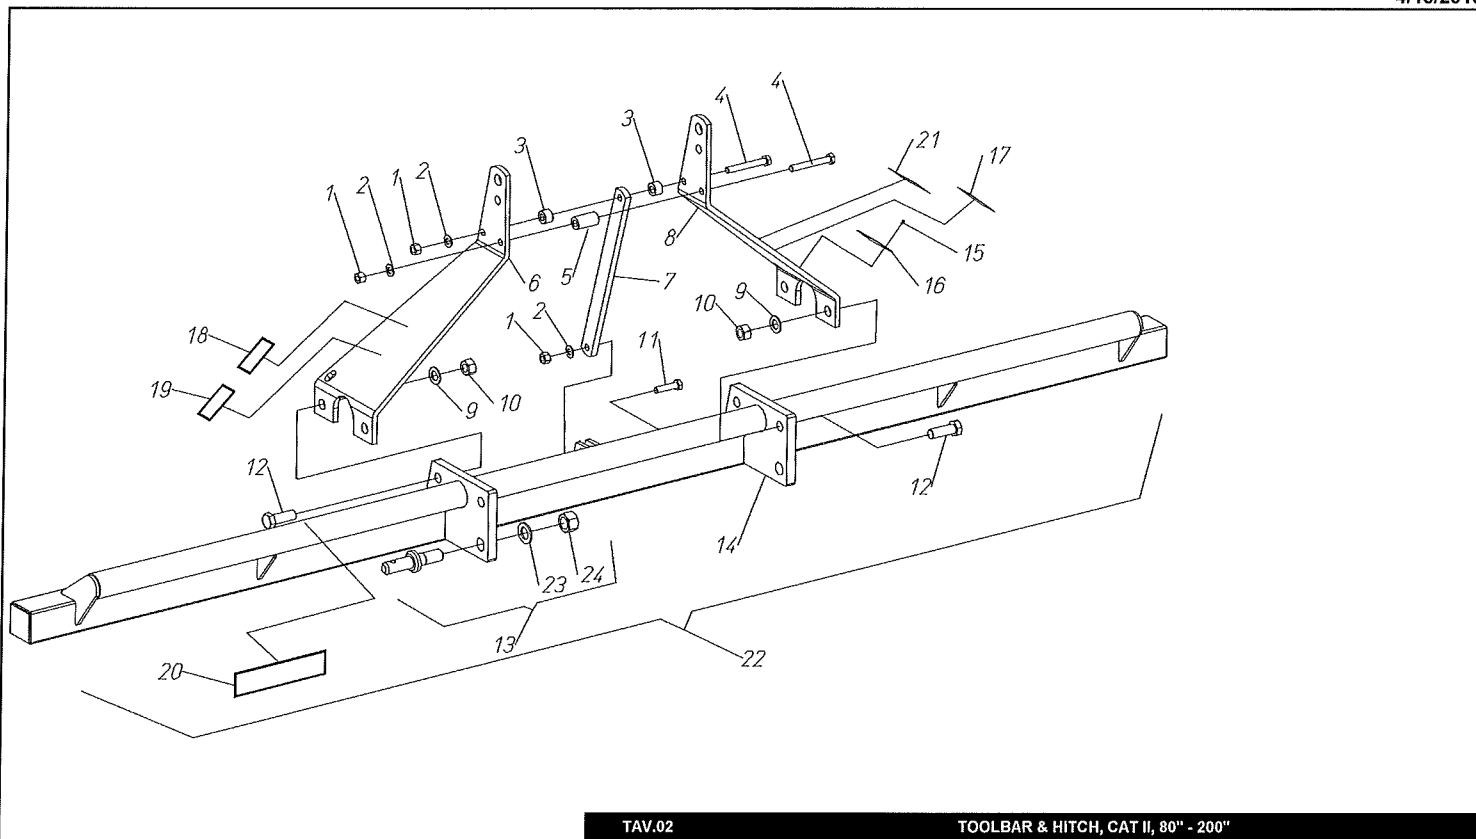

TAV.01

TOOLBAR AND HITCH, CAT I, 60" - 120"

70102006-007-008-011-012-015-019

TAV.02

TOOLBAR & HITCH, CAT II, 80" - 200"

pos. part #	description	pos. part #	description
1	905008 NUT, HIGH, 14MM	21	401440 DECAL, DUAL 12 GOLD
2	907108 WASHER, FLAT, 14MM	22	500055 TOOLBAR & HITCH, CAT II, 80"
3	400168 SPACER, 15X30X19.5MM	22	500056 TOOLBAR & HITCH, CAT II, 100"
4	900223 BOLT, 14X100MM	22	500057 TOOLBAR & HITCH, CAT II, 120"
5	400059 SPACER, 15X30X54MM	22	500058 TOOLBAR & HITCH, CAT II, 140"
6	400221 SIDE FRAME, REINFORCED, RH	22	500059 TOOLBAR & HITCH, CAT II, 160"
7	400166 BRACE, 3 POINT	22	500543 TOOLBAR & HITCH, CAT II, 180"
8	400642 SIDE FRAME, REINFORCED, LH	22	500544 TOOLBAR & HITCH, CAT II, 200"
9	907112 WASHER, FLAT, 22MM	23	907014 LOCKWASHER, 27MM
10	905112 NUT, 22MM	24	905515 NUT, 27MM X 1.5
11	900214 BOLT, 14X55MM		
12	902351 BOLT, 22X60MM		
13	992010 PIN ASSY, LOWER HITCH		
14	420152 TOOLBAR, REINFORCED, 80"		
14	420153 TOOLBAR, REINFORCED, 100"		
14	420154 TOOLBAR, REINFORCED, 120"		
14	420155 TOOLBAR, REINFORCED, 140"		
14	420156 TOOLBAR, REINFORCED, 160"		
14	420397 TOOLBAR, REINFORCED, 180"		
14	420565 TOOLBAR, REINFORCED, 200"		
15	941300 RIVET, 2.9X7MM		
16	400644 DATA PLATE		
17	400654 DECAL, MAINTANENCE		
18	400653 DECAL, INSTRUCTION		
19	400655 DECAL, WARNING		
20	400404 DECAL, C-M		

TAV.02

TOOLBAR & HITCH, CAT II, 80" - 200"