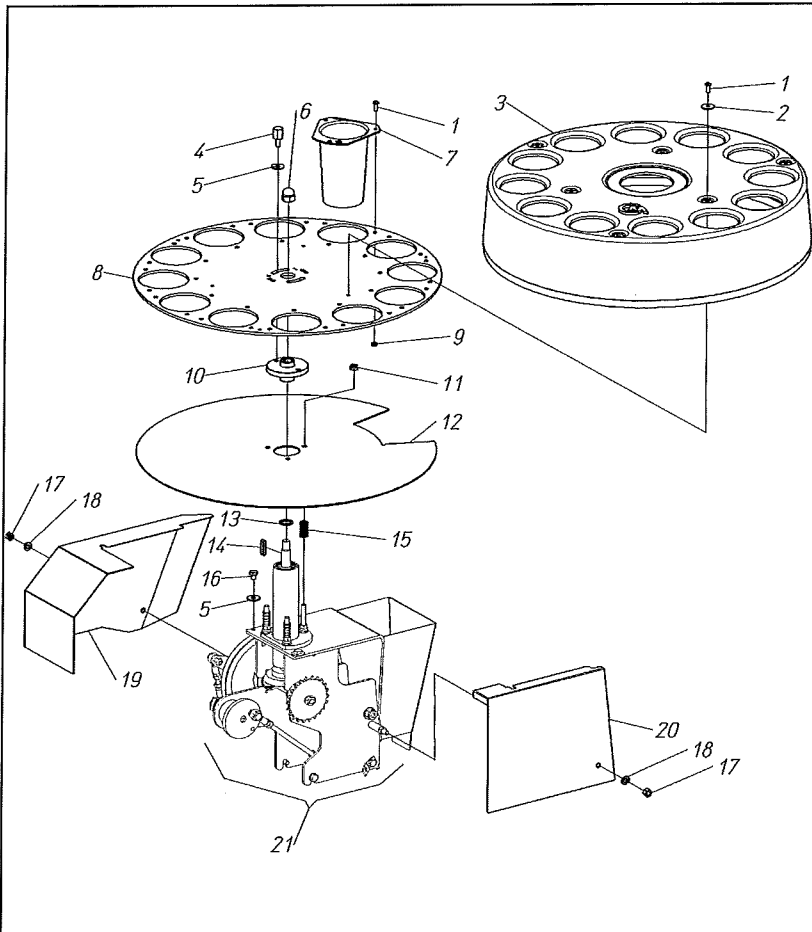

pos.	part #	description
1	904132	BOLT M 6x16
2	907304	FLAT WASHER 6x24x2
3	400979	COVER, PLASTIC 12 HOLE
4	401917	BOLT TALL HEAD M8x18
5	907305	FALT WASHER8x24x2
6	905608	NUT, BLIND M 14
7	401216	CUP, PLANT
8	401537	DISC, CUP SUPPORT, 12 HOLE
9	906104	NUT, 6MM
10	400994	HUB
11	906105	NUT M 8
12	401540	DISC OUTLET, 12 HOLE
13	400289	WASHER 17x25x2
14	931024	KEY 6x6x32
15	800005	SPRING
16	902475	BOLT M 8x10
17	905005	NUT M 8
18	907105	FLAT WASHER 8
19	401563	COVER, GEARBOX RH
20	401564	COVER, GEARBOX LH
21	TAV.08	GEARBOX

TAV.06 DISTRIBUTOR TRIUM 12 HOLE

60220003