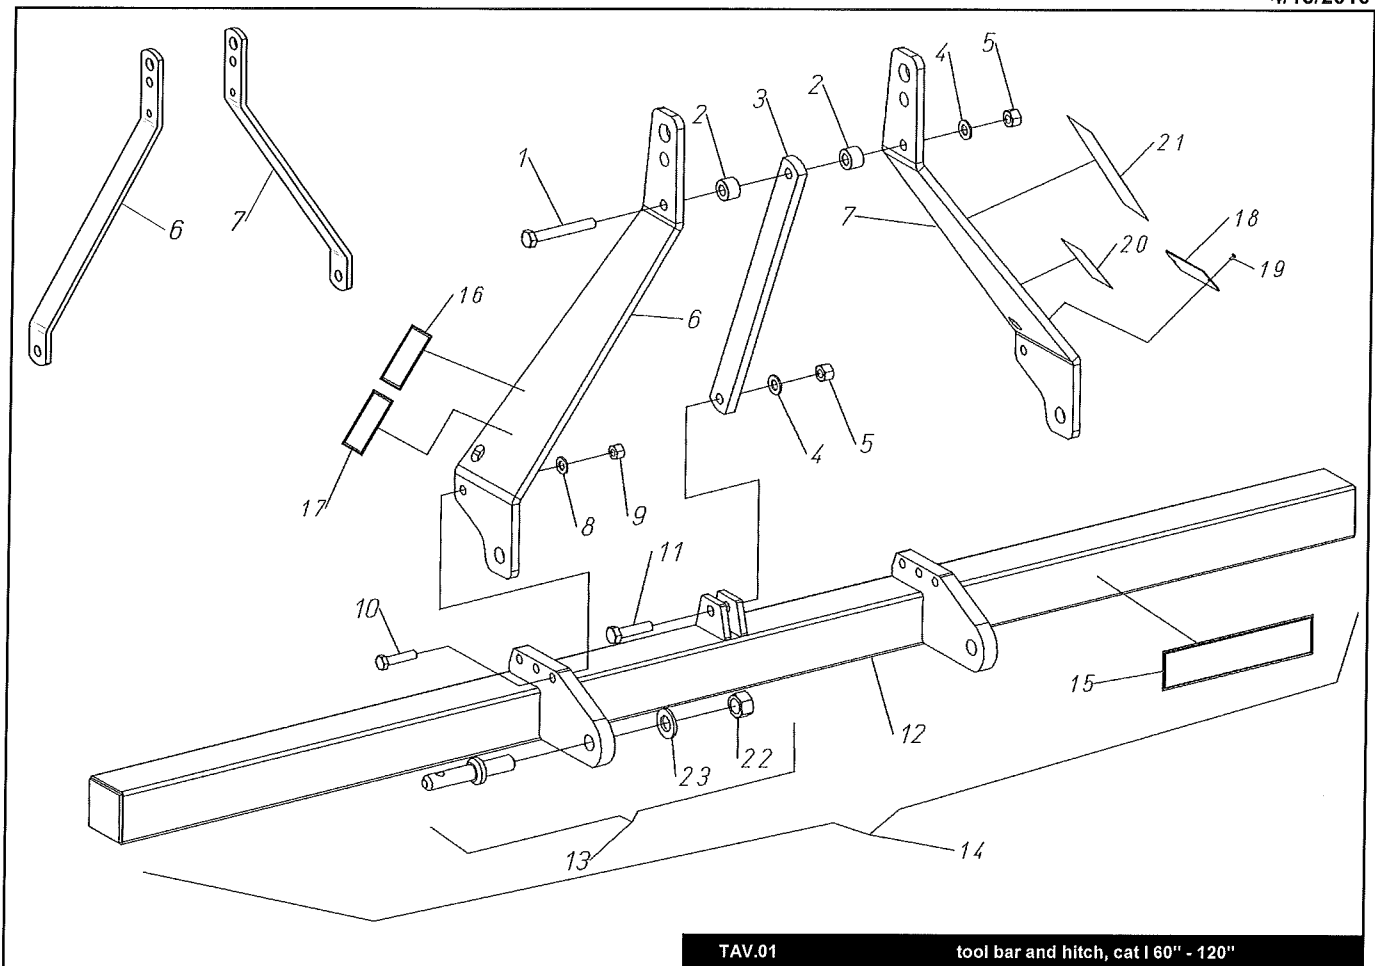

TRIUM TRANSPLANTER

TAV.01

tool bar and hitch, cat I 60" - 120"

pos. part #	description	pos. part #	description
1	900223 BOLT, 14X100MM	19	941300 RIVET, 2.9X7MM
2	400168 SPACER 15X30X19.5	20	400654 DECAL, MAINTENANCE
3	400166 BRACE, 3 POINT	21	400167 DECAL, TEX
4	907108 WASHER, FLAT 14MM	21	400340 DECAL, TEXDRIVE
5	905008 NUT, HIGH 14MM	21	401561 DECAL, TEXDRIVE BEST
6	401457 BRACE, REINFORCED, RH	21	401261 DECAL TRIUM
6	400645 BRACE, RH	21	401692 DECAL, UNITRIUM
7	401458 BRACE, REINFORCED, LH	21	402031 DECAL, BABY
7	400022 BRACE, LH	21	400077 DECAL, FOX
8	907107 WASHER, FLAT 12MM	21	400257 DECAL, FOXDRIVE
9	905007 NUT, HIGH 12MM	21	400326 DECAL, WOLF
10	900179 BOLT, 12X50MM	21	400771 DECAL, WOLF COMPACT
11	900214 BOLT, 14X55MM	21	401440 DECAL, DUAL 12 GOLD
12	420059 TOOLBAR, CAT I, 60"	21	400607 DECAL R14
12	420060 TOOLBAR, CAT I, 80"	21	400517 DECAL PS 14
12	420061 TOOLBAR, CAT I, 100"	22	905408 NUT, 22MMX1.5
12	420062 TOOLBAR, CAT I, 120"	23	907012 LOCKWASHER, 22MM
13	992001 PIN, LOWER HITCH		
14	500062 TOOLBAR W/HITCH, 60"		
14	500063 TOOLBAR W/HITCH, 80"		
14	500064 TOOLBAR W/HITCH, 100"		
14	500105 TOOLBAR W/HITCH, 120"		
15	400404 DECAL C & M 245x60		
16	400653 DECAL, INSTRUCTIONS		
17	400655 DECAL, WARNING		
18	400644 DATA PLATE