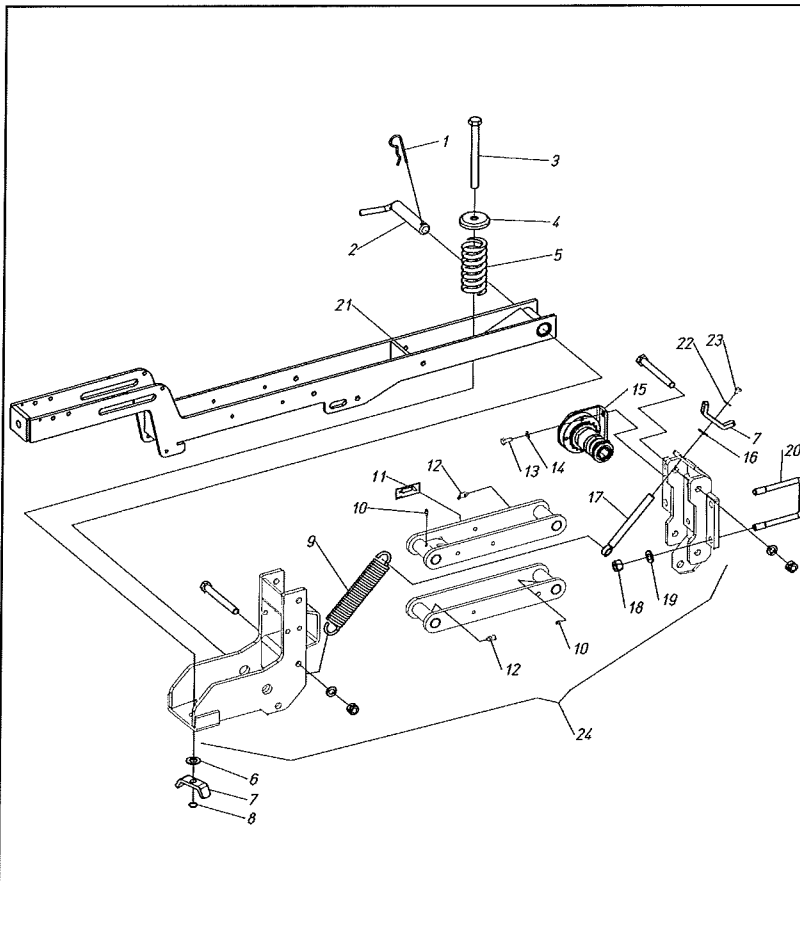

500354-500355 DRIVE WHL REINF. LH RH

pos.	part #	description
1	940504	SNAP RING
2	400846	SHAFT W/RATCHET
3	910200	BEARING 3206-2RS
4	420538	HUB
5	910111	BEARING 6205-2RS
6	940505	SNAP RING
7	401990	WASHER, SAFETY
8	904107	SCREW 8X16
9	902104	BOLT 8X20
10	907305	WASHER, FLAT, 8X24X2MM
11	400848	PAWL
12	800002	SPRING, LH
13	402196	WHEEL BOLT, 12X15MM
14	800001	SPRING, RH

500607-HUB REINF.WHEEL, RH  
 500608-HUB REINF. WHEEL LH

60104053 / 60104054

pos. part #	description
1	941202 CLIP
2	420066 PIN, W/HANDLE 25X130MM
3	902264 BOLT, 16X70MM
4	400171 CAP
5	800006 SPRING L=125MM
6	907109 WASHER, FLAT 16MM
7	400255 HANDLE, SPRING ADJ.
8	940511 SNAP RING
9	800026 SPRING WT ADJUST. d.m.34 f.6 L=222
10	923001 GREASE FIT. M 6 STRAIGHT
11	400690 DECAL GREASE
12	923003 GREASE FIT. M 6 45 DEGREE
13	902103 CP SCREW M 8x18
14	907105 WASHER, FLAT 8
15	500431 SAFETY CLUTCH
16	400103 WASHER 17,1x25x1
17	420350 BOLT, SPRING ADJ. L=125
18	905008 NUT 14MM HIGH
19	907108 WASHER, FLAT 14
20	400041 U BOLT M14 (Q.80)
21	420815 FRAME, SUPPORT
22	907204 WASHER FLAT 6x18x2
23	902443 CP SCREW M 6x10
24	60206001 PARALLEL LINK ASSY