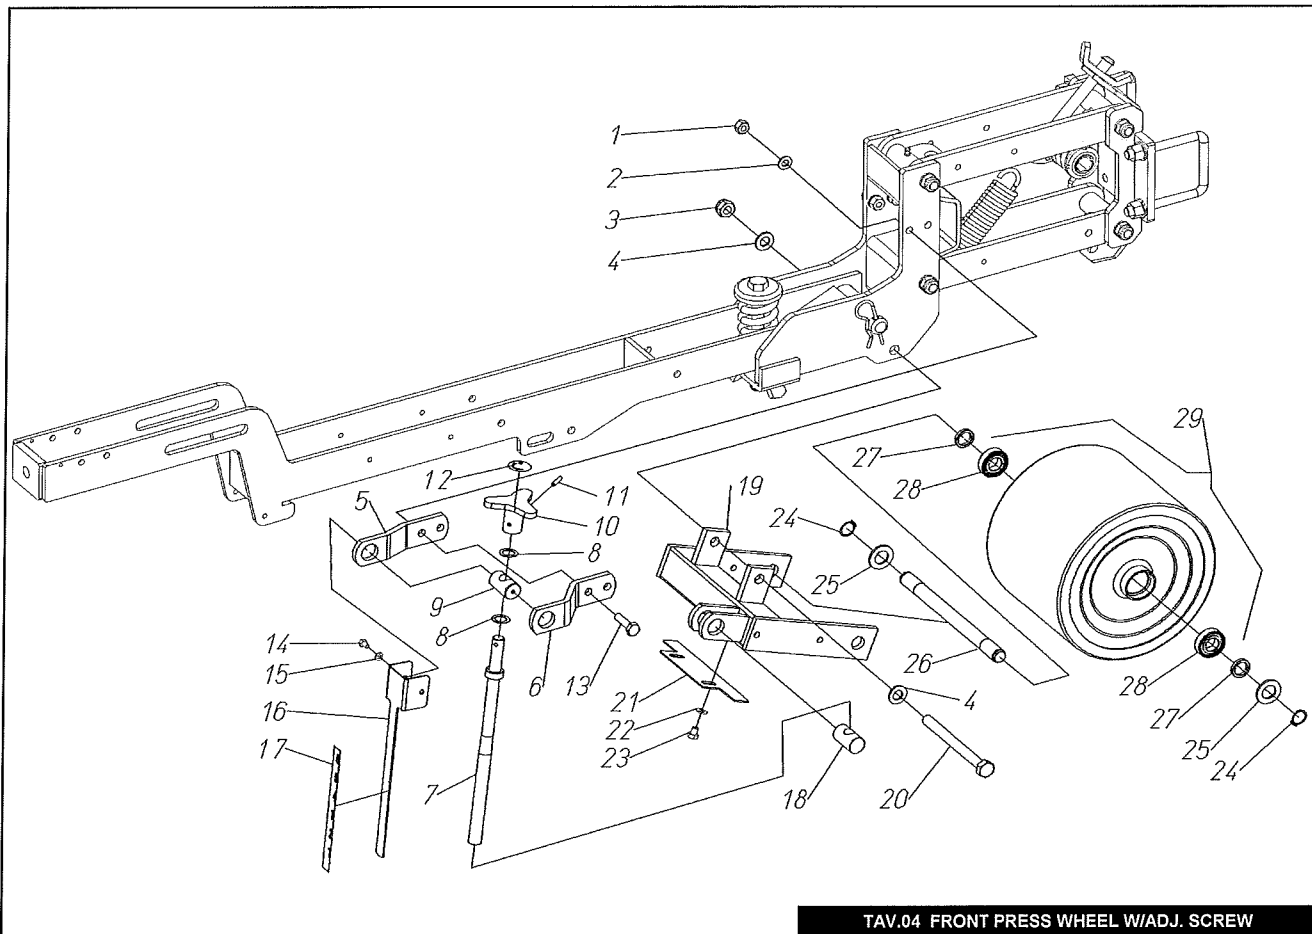

60206001-PARALLEL LINK

60206001

pos.	part #	description
1	902104	CP SCREW M 8x20
2	907105	WASHER, FLAT 8
3	400983	SUPPORT
4	401013	SUPPORT, BEARING
5	940501	SNAP RING E 32
6	940502	SNAP RING E 40
7	910116	BEARING 2RS 6008 (40- 68-15)
8	420669	JAW, CLUTCH W/SPROCKET
9	400926	JAW, CLUTCH W/SPROCKET
10	400927	TUBE
11	800027	SPRING
12	910050	NUTM 30x1,5

60206002 / 500431

**500431-AUTOMATICI SAFETY CLUTCH**  
**GOLD - TOP - TRIUM - BEST**

60208007 / 60206016

TAV.04 FRONT PRESS WHEEL W/ADJ. SCREW

pos. part #	description	pos. part #	description
1	905006 NUT M 10 HIGH	27	400919 SPACER 20,5x28x6
2	907106 WASHER, FLAT 10	28	910112 BEARING 2RS 6004 (20- 42-12)
3	906108 NUT M 14 LOW	29	914047 WHEEL ASSY. 250x200 FLEX
4	907108 WASHER, FLAT 14		
5	401061 SUPPORT, INSIDE		
6	401062 SUPPORT, OUTSIDE		
7	420726 SCREW, PRESS WHEEL ADJUST.		
8	400103 WASHER 17,1x25x1		
9	400568 BARREL		
10	420836 KNOW, SCREW ADJ.		
11	941052 ROLL PIN 5x26		
12	401265 DECAL + E -		
13	900143 CP SCREW M 10x40		
14	902443 CP SCREW M 6x10		
15	907104 WASHER, FLAT 6		
16	401084 SUPPORT, DEPTH DECAL		
17	400942 DECAL, DEPTH ADJ.		
18	400220 BARREL M18		
19	420648 FORK, WHEEL SUPPORT		
20	900229 CP SCREW M 14x160		
21	401063 SCRAPER, PRESS WHEEL		
22	907105 WASHER, FLAT 8		
23	902475 CP SCREW M 8x10		
24	940506 SNAP RING E 20		
25	907111 WASHER, FLAT 20		
26	400918 AXLE, PRESS WHEEL. D.20x265		