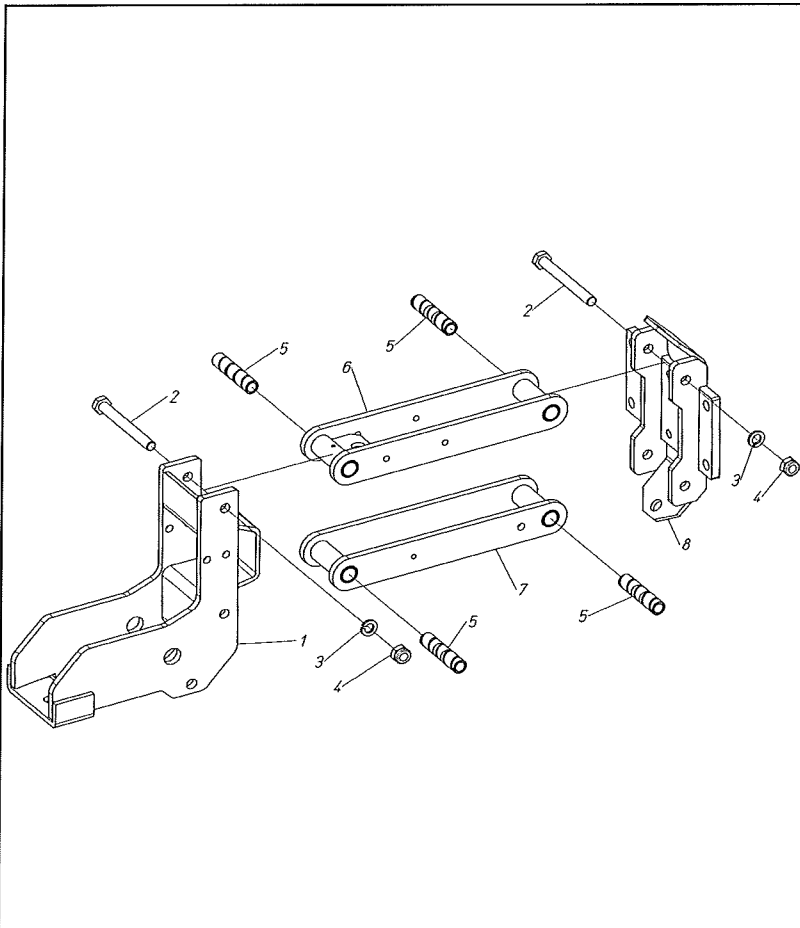

500354-500355 DRIVE WHL REINF. LH RH

pos.	part #	description
1	940504	SNAP RING
2	400846	SHAFT W/RATCHET
3	910200	BEARING 3206-2RS
4	420538	HUB
5	910111	BEARING 6205-2RS
6	940505	SNAP RING
7	401990	WASHER, SAFETY
8	904107	SCREW 8X16
9	902104	BOLT 8X20
10	907305	WASHER, FLAT, 8X24X2MM
11	400848	PAWL
12	800002	SPRING, LH
13	402196	WHEEL BOLT, 12X15MM
14	800001	SPRING, RH

500607-HUB REINF.WHEEL, RH  
 500608-HUB REINF. WHEEL LH

60104053 / 60104054

pos. part #	description
1	941202 CLIP
2	420066 PIN, W/HANDLE 25X130MM
3	902264 BOLT, 16X70MM
4	400171 CAP
5	800006 SPRING L=125MM
6	907109 WASHER, FLAT 16MM
7	400255 HANDLE, SPRING ADJ.
8	940511 SNAP RING
9	800026 SPRING WT ADJUST. d.m.34 f.6 L=222
10	923001 GREASE FIT. M 6 STRAIGHT
11	400690 DECAL GREASE
12	923003 GREASE FIT. M 6 45 DEGREE
13	902103 CP SCREW M 8x18
14	907105 WASHER, FLAT 8
15	500431 SAFETY CLUTCH
16	400103 WASHER 17,1x25x1
17	420350 BOLT, SPRING ADJ. L=125
18	905008 NUT 14MM HIGH
19	907108 WASHER, FLAT 14
20	400041 U BOLT M14 (Q.80)
21	420815 FRAME, SUPPORT
22	907204 WASHER FLAT 6x18x2
23	902443 CP SCREW M 6x10
24	60206001 PARALLEL LINK ASSY

TAV.03 PARALLEL LINK-FRAME TRIUM

70220004

pos. part #	description
1	420644 SUPPORT, REAR
2	900226 CP SCREW M 14x130
3	907008 WASHER, LOCK 14
4	906108 NUT M 14 LOW
5	401033 BUSHING 14x20x9
6	420645 LINK, UPPER
7	420646 LINK, LOWER
8	420643 SUPPORT FRONT