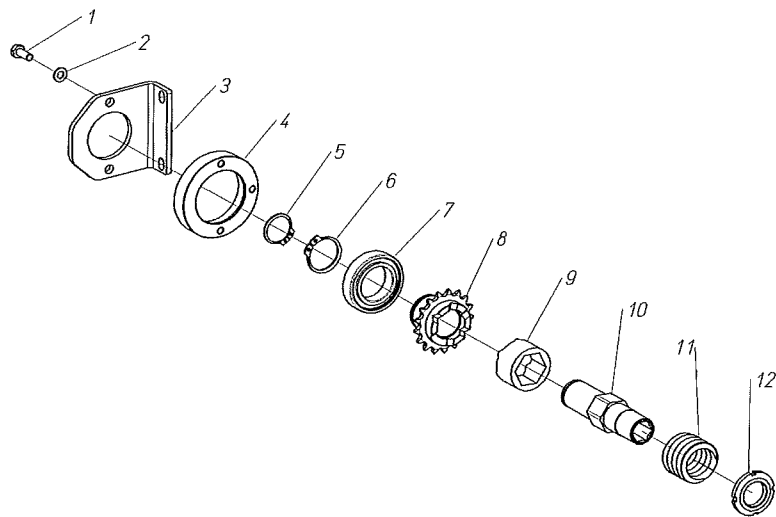

500607-HUB REINF.WHEEL, RH  
 500608-HUB REINF. WHEEL LH

60104053 / 60104054

pos. part #	description
1	941202 CLIP
2	420066 PIN, W/HANDLE 25X130MM
3	902264 BOLT, 16X70MM
4	400171 CAP
5	800006 SPRING L=125MM
6	907109 WASHER, FLAT 16MM
7	400255 HANDLE, SPRING ADJ.
8	940511 SNAP RING
9	800026 SPRING WT ADJUST. d.m.34 f.6 L=222
10	923001 GREASE FIT. M 6 STRAIGHT
11	400690 DECAL GREASE
12	923003 GREASE FIT. M 6 45 DEGREE
13	902103 CP SCREW M 8x18
14	907105 WASHER, FLAT 8
15	500431 SAFETY CLUTCH
16	400103 WASHER 17,1x25x1
17	420350 BOLT, SPRING ADJ. L=125
18	905008 NUT 14MM HIGH
19	907108 WASHER, FLAT 14
20	400041 U BOLT M14 (Q.80)
21	420815 FRAME, SUPPORT
22	907204 WASHER FLAT 6x18x2
23	902443 CP SCREW M 6x10
24	60206001 PARALLEL LINK ASSY

TAV.03 PARALLEL LINK-FRAME TRIUM

70220004

pos. part #	description
1	420644 SUPPORT, REAR
2	900226 CP SCREW M 14x130
3	907008 WASHER, LOCK 14
4	906108 NUT M 14 LOW
5	401033 BUSHING 14x20x9
6	420645 LINK, UPPER
7	420646 LINK, LOWER
8	420643 SUPPORT FRONT

60206001-PARALLEL LINK

60206001

pos.	part #	description
1	902104	CP SCREW M 8x20
2	907105	WASHER, FLAT 8
3	400983	SUPPORT
4	401013	SUPPORT, BEARING
5	940501	SNAP RING E 32
6	940502	SNAP RING E 40
7	910116	BEARING 2RS 6008 (40- 68-15)
8	420669	JAW, CLUTCH W/SPROCKET
9	400926	JAW, CLUTCH W/SPROCKET
10	400927	TUBE
11	800027	SPRING
12	910050	NUTM 30x1,5