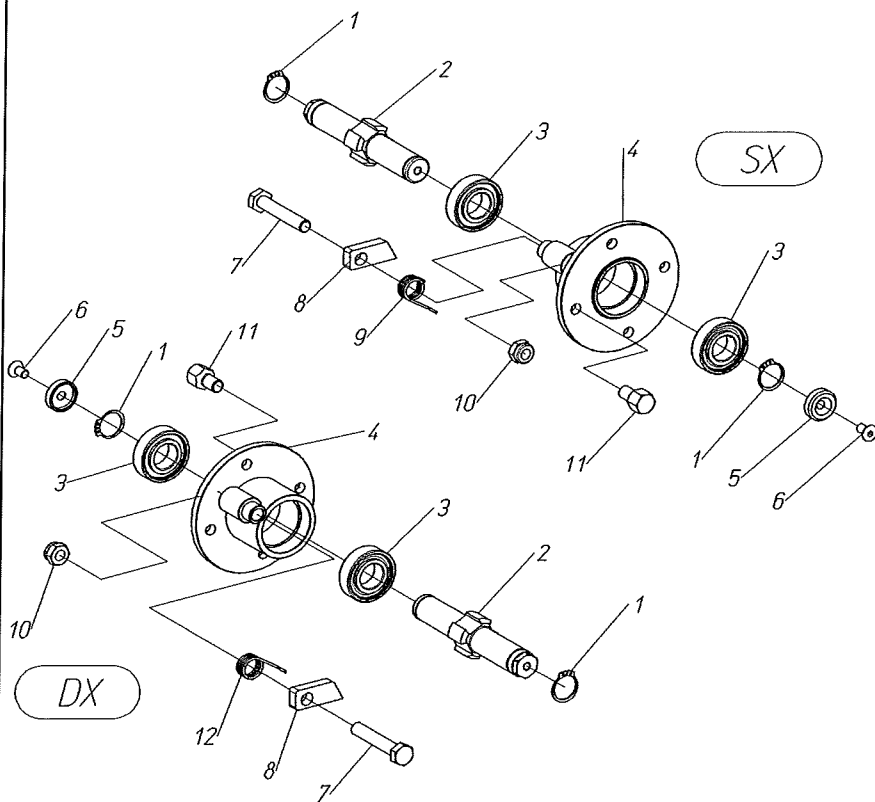

pos. codice descrizione

1	940505	SNAP RING
2	400262	SHAFT W/RATCHET
3	910111	BEARING 6205-2RS
4	420185	HUB, WHEEL
5	401990	WASHER, SAFETY
6	904107	BOLT 8X16MM
7	900183	BOLT 12X70MM
8	400265	PAWL
9	800002	SPRING, PAWL, LH
10	906107	NUT 12MM
11	402196	STUD, WHEEL 12X15MM
12	800001	SPRING, PAWL, RH

60104003 / 60104004

500121-HUB, RH, STD

500122-HUB, LH, STD