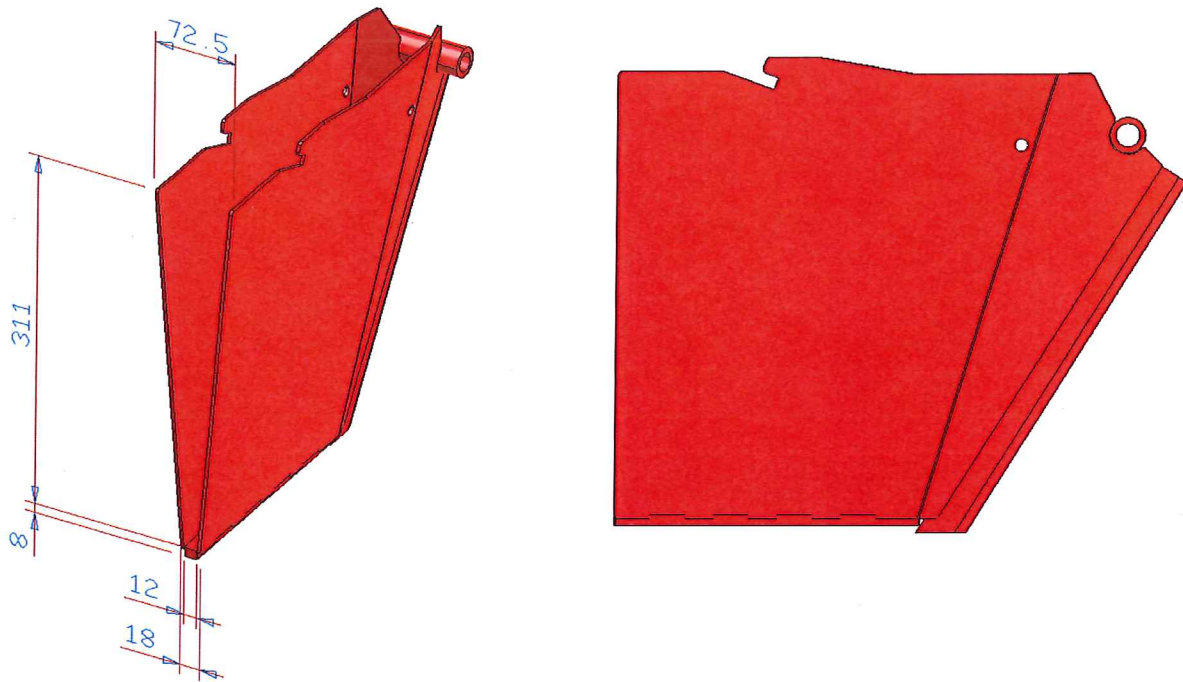

422141 VOMERE DUAL 12 GOLD CON SCASSI INTERNO L=12

The runner above is a new runner available for the Dual 12 Gold, and is intended for very small plant plugs only. It is NOT recommended that this runner be promoted as a "standard" runner as it has the same high wear characteristics as the early Dual 12 runners. The standard runner, #421586, should still be recommended in all normal situations.