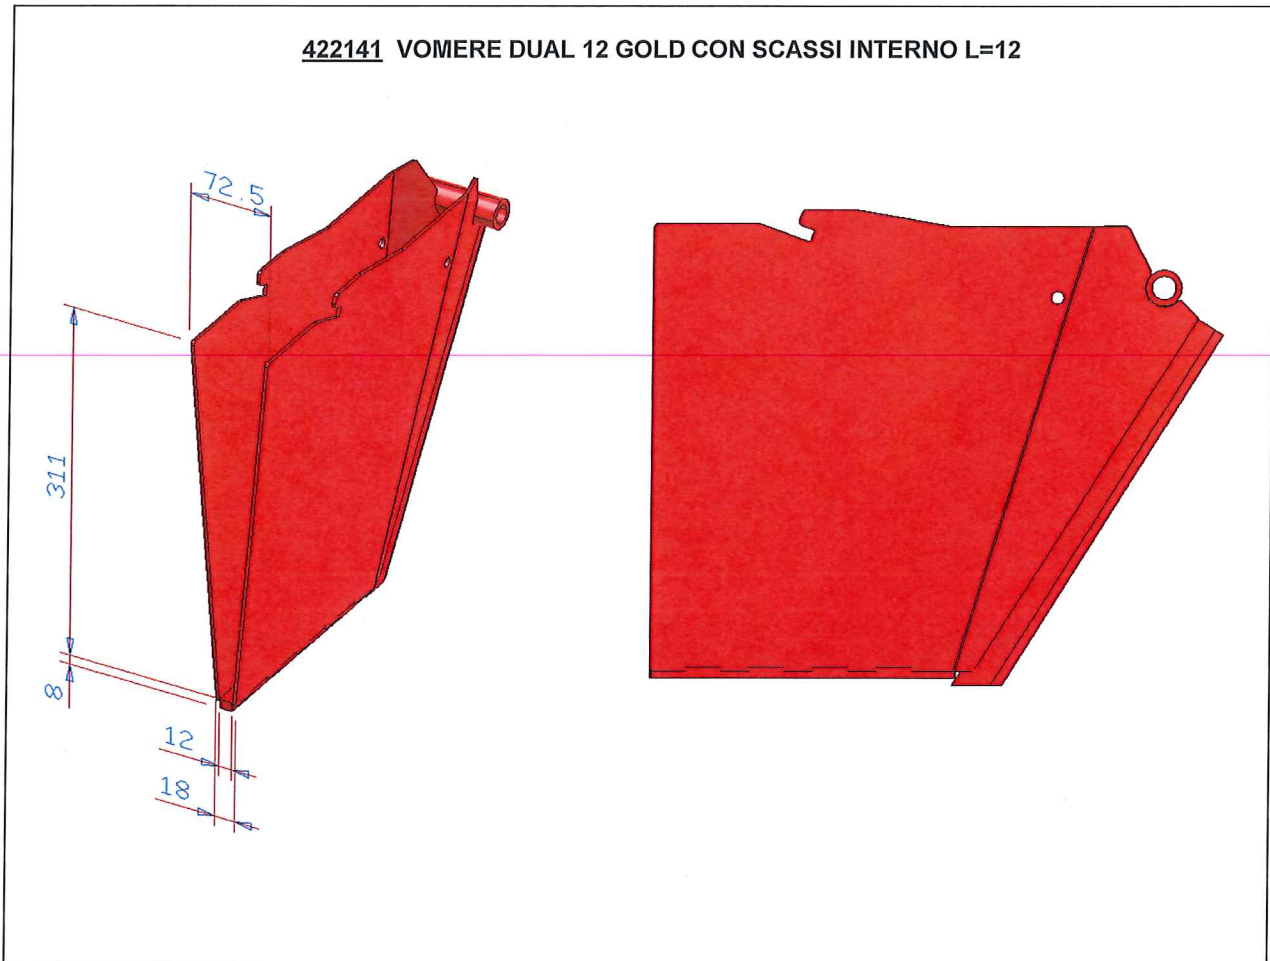

422141 VOMERE DUAL 12 GOLD CON SCASSI INTERNO L=12

The runner above is a new runner available for the Dual 12 Gold, and is intended for very small plant plugs only. It is NOT recommended that this runner be promoted as a "standard" runner as it has the same high wear characteristics as the early Dual 12 runners. The standard runner, #421586, should still be recommended in all normal situations.