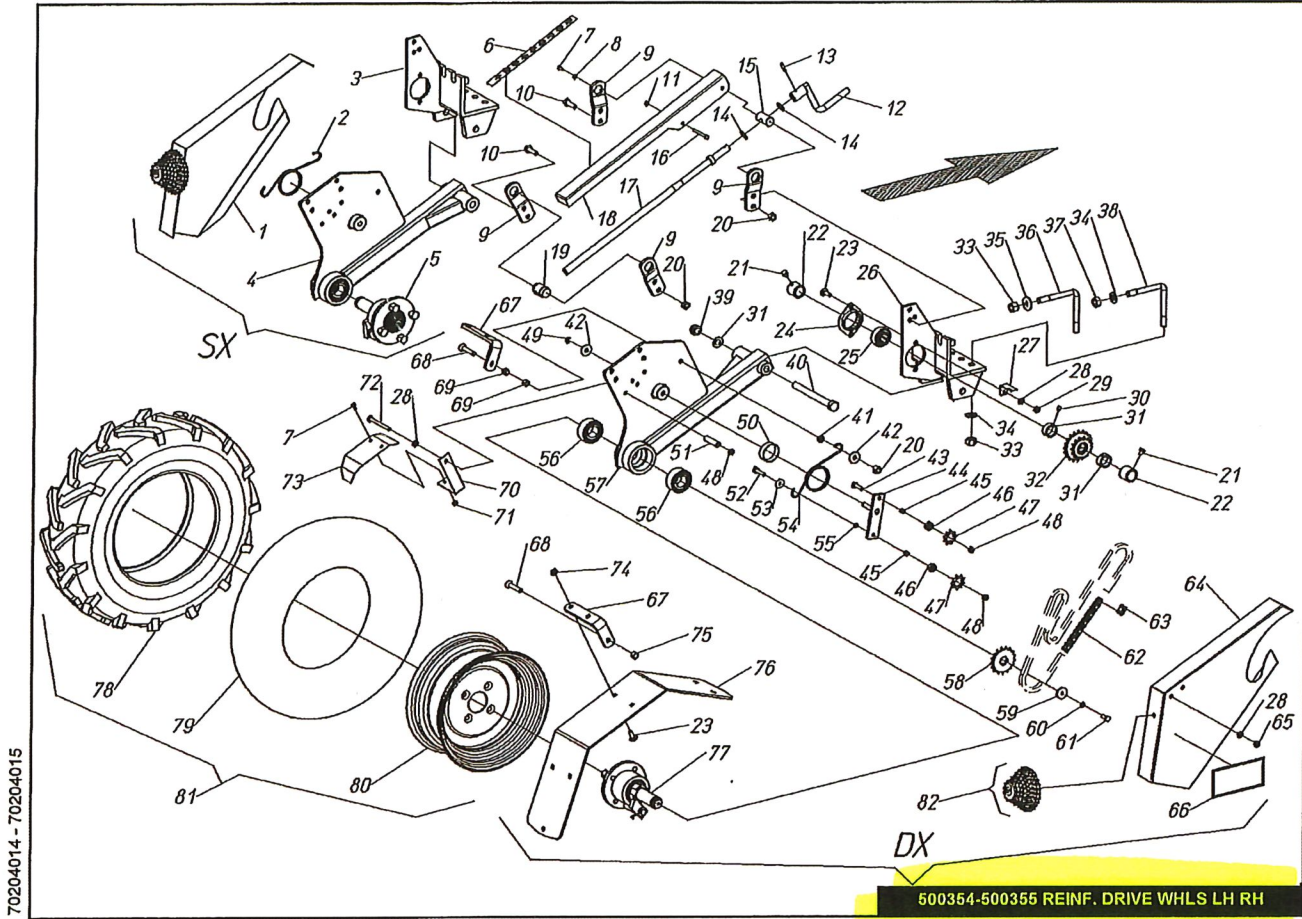

Heavy duty wheel

10/12/2010

70204014 - 70204015

500354-500355 REINF. DRIVE WHLS LH RH

10/12/2010

pos.	part #	description	pos.	part #	description	pos.	part #	description
1	400713	COVER, CHAIN, LH	31	400717	COLLAR, 25.5X35X15	59	907316	WASHER, FLAT 8X30X4MM
2	800016	SPRING, TORSION, LH	32	420442	SPROCKET, DOUBLE 20/14T	60	907005	WASHER, LOCK 8MM
3	420544	BRACKET, REINF, LH	33	905008	NUT, 14MM	61	902104	BOLT 8X20MM
4	420543	ARM, REINF. LH	34	907108	WASHER, FLAT 14MM	62	930015	CHAIN, 1/2X5/16 93 LINKS
5	500608	HUB ASSY, REINF. LH	35	907308	WASHER, FLAT 14X35X4	63	930501	MASTERLINK, 1/2X5/16
6	400829	DECAL, DEPTH CONTROL	36	400042	L-BOLT, 14MM	64	400712	COVER, CHAIN RH
7	902466	BOLT, 6X12	37	905108	NUT, 14MM	65	905005	NUT, 8MM
8	907104	WASHER, FLAT, 6MM	38	400482	L-BOLT, 14MM 110X104	66	401441	DECAL, TRIUM, DUAL 12
9	400467	PLATE, DEPTH ADJ.	39	906109	NUT, 16MM	67	401500	BRACKET, FENDER
10	902142	BOLT 10X35MM	40	902264	BOLT, 16X70	68	904170	BOLT, 10X55MM
11	906104	NUT, 6MM	41	400589	SPACER, 10.5X17X4.5	69	400332	SPACER, 10X16X9MM
12	420172	HANDLE, SCREW ADJ	42	907306	WASHER, FLAT 10X30X2.5	70	400260	BRACKET, FENDER
13	941052	ROLL PIN, 5X26	43	902107	BOLT 8X30MM	71	904963	NUT, 6MM
14	400103	WASHER, 17.1X25X1	44	420334	BRACKET, CHAIN TENSIONER	72	900118	BOLT, 8X85
15	400568	BARREL	45	400263	SPACER, 8.5X12X7.5MM	73	400261	SHIELD
16	900078	BOLT, 6X55MM	46	910110	BEARING, 608-2RS	74	904964	NUT, 8MM
17	420169	SCREW, DEPTH ADJ	47	400264	SPROCKET, 9T	75	400699	SPACER, 10X16X11
18	400567	COVER, SCREW ADJ	48	905105	NUT, 8MM	76	400466	FENDER
19	400470	BARRELL	49	940527	SNAPRING, 8MM	77	500607	HUB ASSY, REINF. RH
20	905006	NUT, 10MM	50	400468	BUSHING, SPRING GUIDE	78	914101	TIRE, 6.5-80-12
21	902475	BOLT, 8X10MM	51	400666	SPACER, 8X14X54MM	79	914102	TUBE, 6.5-80-12
22	400227	COLLAR, 25.5X35X30	52	900108	BOLT, 8X35MM	80	914103	RIM
23	902583	BOLT, 8X25MM	53	907305	WASHER, FLAT 8X24X2	81	914052	WHEEL, COMPL. 6.5-80-12
24	913050	FLANGE, BEARING	54	800017	SPRING, TORSION, RH	82	70104013	SPROCKET SET, FOXDRIVE
25	913006	BEARING, KRRB205	55	400535	SPACER, 8.2X12X4.5MM	82	70106011	SPROCKET SET, R14
26	420545	BRACKET, REINF. RH	56	910200	BEARING, 3206B-2RS	82	70204009	SPROCKET SET, TRIUM-D12
27	400638	INDICATOR, CHAIN POS.	57	420542	ARM, REINF. RH			
28	907105	WASHER, FLAT 8MM	58	400244	SPROCKET, HEX 18T			
29	906105	NUT, 8MM	58	400231	SPROCKET, HEX 19T			
30	904001	SETSCREW, 8X10MM	58	400243	SPROCKET, HEX 20T			

500354-500355 DRIVE WHL REINF. LH RH