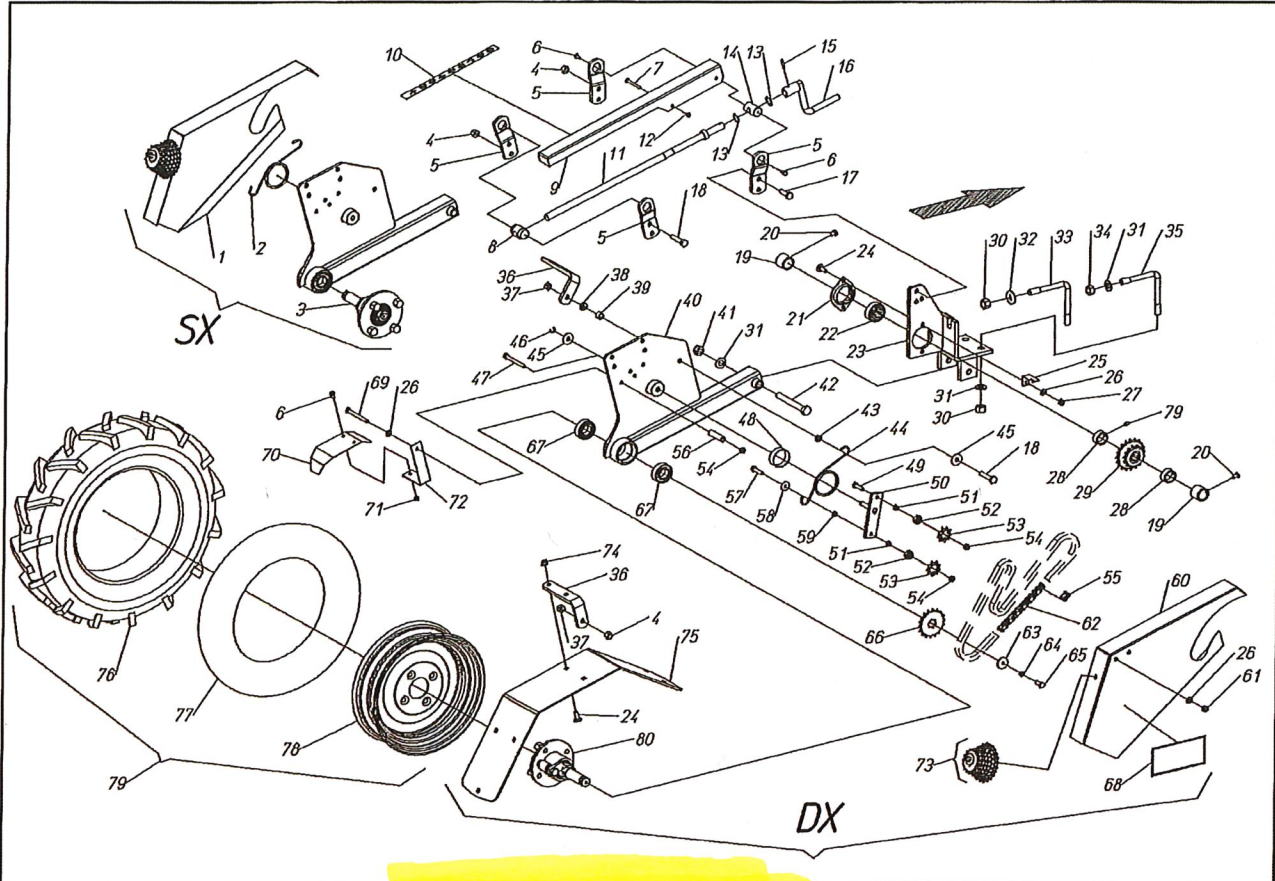

standard duty drive wheel

7/29/2010

70104020-70104021 / 70106020-70106021 / 70204010-70204011

500268-269 DRIVE WHEEL RH LH FOXDRIVE

500274-276 DRIVE WHEEL RH LH TOP-TRIUM

500345-346 DRIVE WHEEL RH LH R14

7/29/2010