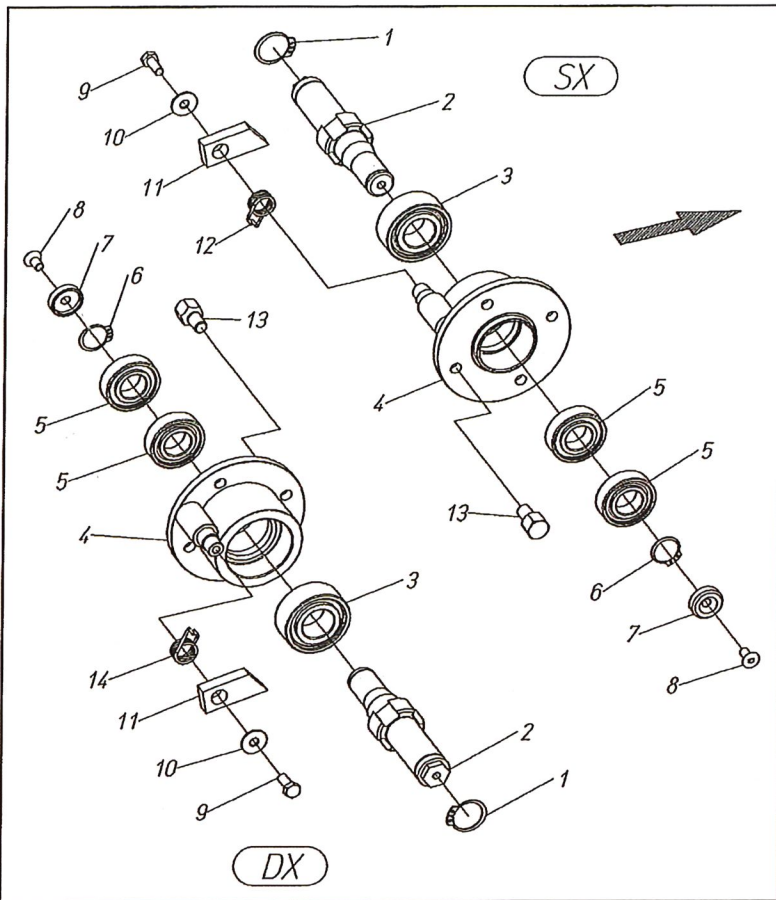

500268-269 DRIVE WHEEL RH LH FOXDRIVE

500274-276 DRIVE WHEEL RH LH TOP-TRIUM

500345-346 DRIVE WHEEL RH LH R14

std. duty hub

9/2/2010

 Cherchi & Magli

pos. codice	descrizione
1	940505 SNAP RING
2	400262 SHAFT WRATCHET
3	910111 BEARING 6205-2RS
4	420185 HUB, WHEEL
5	401990 WASHER, SAFETY
6	904107 BOLT 8X16MM
7	900183 BOLT 12X70MM
8	400265 PAWL
9	800002 SPRING, PAWL, LH
10	906107 NUT 12MM
11	402196 STUD, WHEEL 12X15MM
12	800001 SPRING, PAWL, RH

500354-500355 DRIVE WHL REINF. LH RH

HD hub.

9/2/2010

Checcchi & Magli

pos.	part #	description
1	940504	SNAP RING
2	400846	SHAFT W/RATCHET
3	910200	BEARING 3206-2RS
4	420538	HUB
5	910111	BEARING 6205-2RS
6	940505	SNAP RING
7	401990	WASHER, SAFETY
8	904107	SCREW 8X16
9	902104	BOLT 8X20
10	907305	WASHER, FLAT, 8X24X2MM
11	400848	PAWL
12	800002	SPRING, LH
13	402196	WHEEL BOLT, 12X15MM
14	800001	SPRING, RH