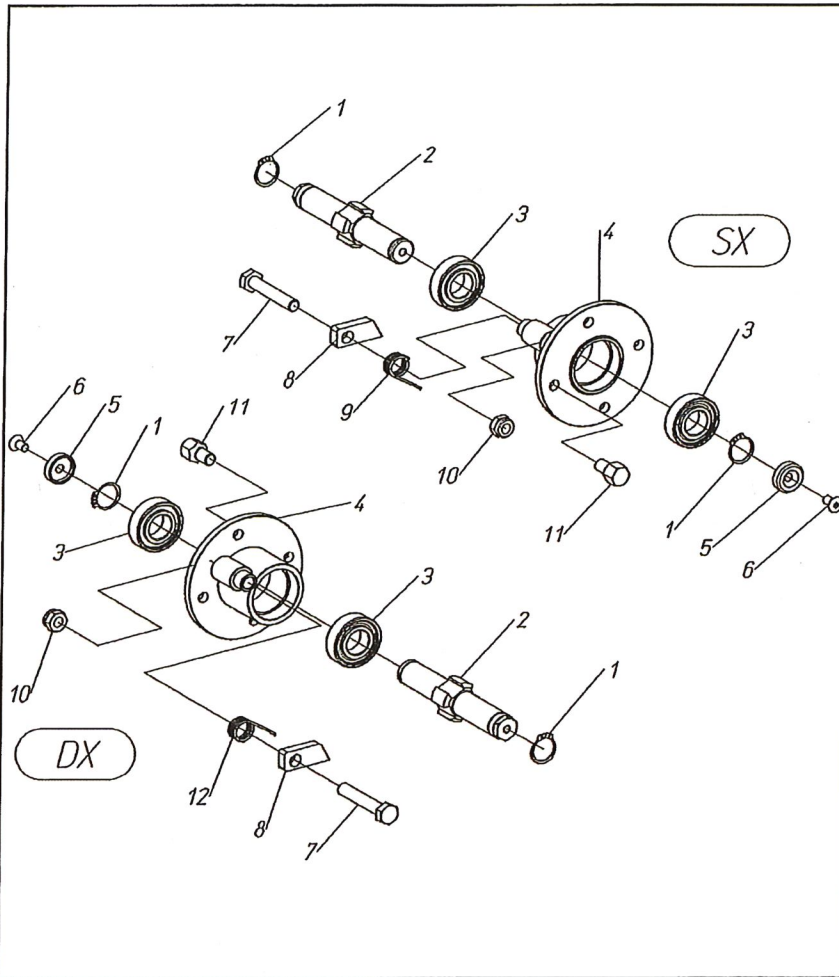

500268-269 DRIVE WHEEL RH LH FOXDRIVE

500274-276 DRIVE WHEEL RH LH TOP-TRIUM

500345-346 DRIVE WHEEL RH LH R14

std. duty hub

9/2/2010

 Cherchi & Magli

pos. codice	descrizione
1	940505 SNAP RING
2	400262 SHAFT WRATCHET
3	910111 BEARING 6205-2RS
4	420185 HUB, WHEEL
5	401990 WASHER, SAFETY
6	904107 BOLT 8X16MM
7	900183 BOLT 12X70MM
8	400265 PAWL
9	800002 SPRING, PAWL, LH
10	906107 NUT 12MM
11	402196 STUD, WHEEL 12X15MM
12	800001 SPRING, PAWL, RH