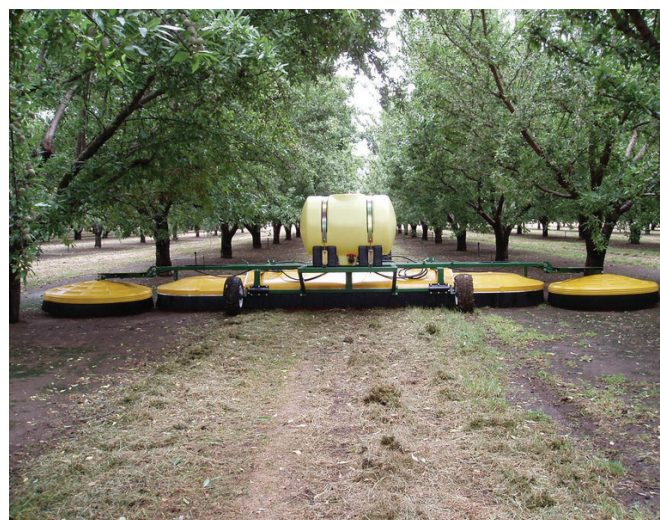

- Up to 7.2m variable spray width enables to treat the centre row in one pass
- Eliminated drift due to shielded design
- CDA technology ensures efficient chemical usage
- Reduced refilling requirements and increased productivity
- No calibration required
- Can be tractor or ATV mounted

## Flexible and effective centre-row weed control

Featuring extendable wings, the Spraydome CDA range of drift reducing sprayers have been specifically designed for treating weeds growing between rows of trees in orchards. The sprayers' adjustable width and wide reach make them ideal for use in almonds, pistachios, walnuts and other tree crops. Spraydome 1524 CDA is also a highly popular choice for controlling weeds in vineyards with varying row widths, as well as a host of amenity situations including spraying roadsides, parks and fence lines.

## Advanced technology for optimised spraying

The sprayers' shields are fitted with Micron's proven CDA (Controlled Droplet Application) atomisers which break down the spray into optimum sized droplets and evenly distribute them in the target area. Micron's CDA technology uses 90% water compared to traditional pressure nozzle spraying which, in turn, increases productivity.

The base units can be adjusted to their minimum width and the extension arms tilted up for trouble-free transportation and storage.

All Spraydome CDA models can be ATV or tractor mounted. A 200 litre tank with built-in freshwater flushing system is available.