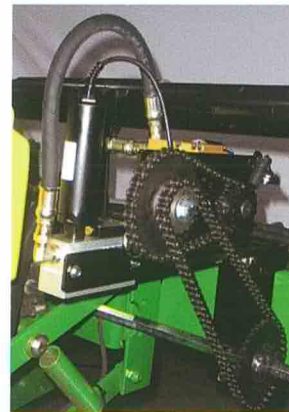

Turn your planter into a precision planting machine....

ProPlant™

Seed Rate Controller

Simple to Calibrate;

Easy to use!

The ProPlant™ features:

- Three pre-set seed rates (user programmable)
- On-the-go seed rate adjustment
- Standard bracket fits most planters
- VRA seeding capability
- Less than 3 gallons of Hydraulic Flow required per planter section
- Wireless Remote Control makes calibration a one-person task
- Eliminates changing chains and sprockets
- Eliminates the inaccuracies of a drive wheel
- Auto Section Control • As Applied Maps

Hydraulic Set-ups

Seed Rate Drive

Hydraulic Flow Control Valve

MICRO-TRAK®
SYSTEMS, INC.

PO Box 99 • 111 East LeRay Avenue
Eagle Lake, MN 56024

If performance, reliability and versatility are what you are looking for, look no further. Micro-Trak controllers simply outperform the competition. And they do it with the easiest setup, easiest to operate and most cost-effective systems available. Improving productivity and your bottom line has never been this easy!