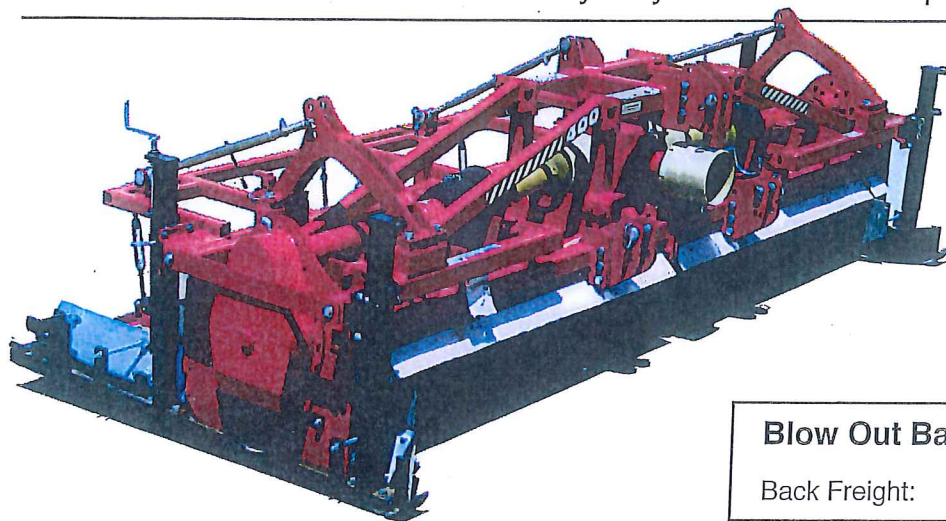

Solex Bargain Sale:

MASSANO

Bed Shaping Tiller

Model RSE Plus 400

Heavy Duty Tiller with Bedshapers for 4 - 40" beds.

- Weight: 4500 lbs.
- 1000 rpm PTO
- 280 HP gearbox
- Dual end drives

~~Standard List Price: \$57,385.00~~

Back-Freight: ~~\$855.00~~

Blow Out Bargain Net Price: \$36,040

Back Freight: \$855.00